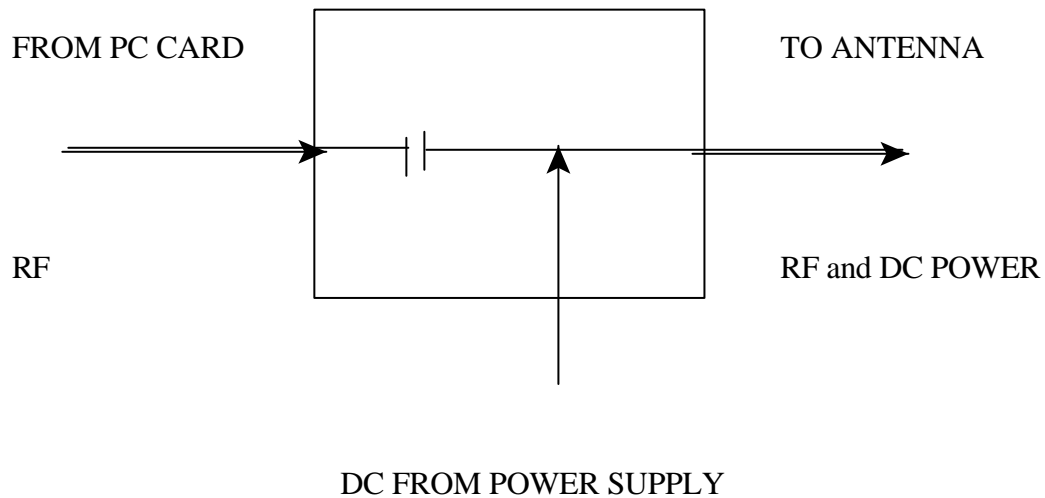

SYSTEM BLOCK DIAGRAM
FCC ID: MYF-WL-2401
HYPERLINK TECHNOLOGIES, INC.

The overall system configuration is shown below:

Block diagramm Lucent 2.4 GHz WaveLAN

DC INJECTOR BLOCK DIAGRAM
FCC ID: MYF-WL-2401
HYPERLINK TECHNOLOGIES, INC.
DC Injector Model BT2404

AMPLIFIER BLOCK DIAGRAM
FCC ID: MYF-WL-2401
HYPERLINK TECHNOLOGIES, INC.
Amplifier Model HA2401