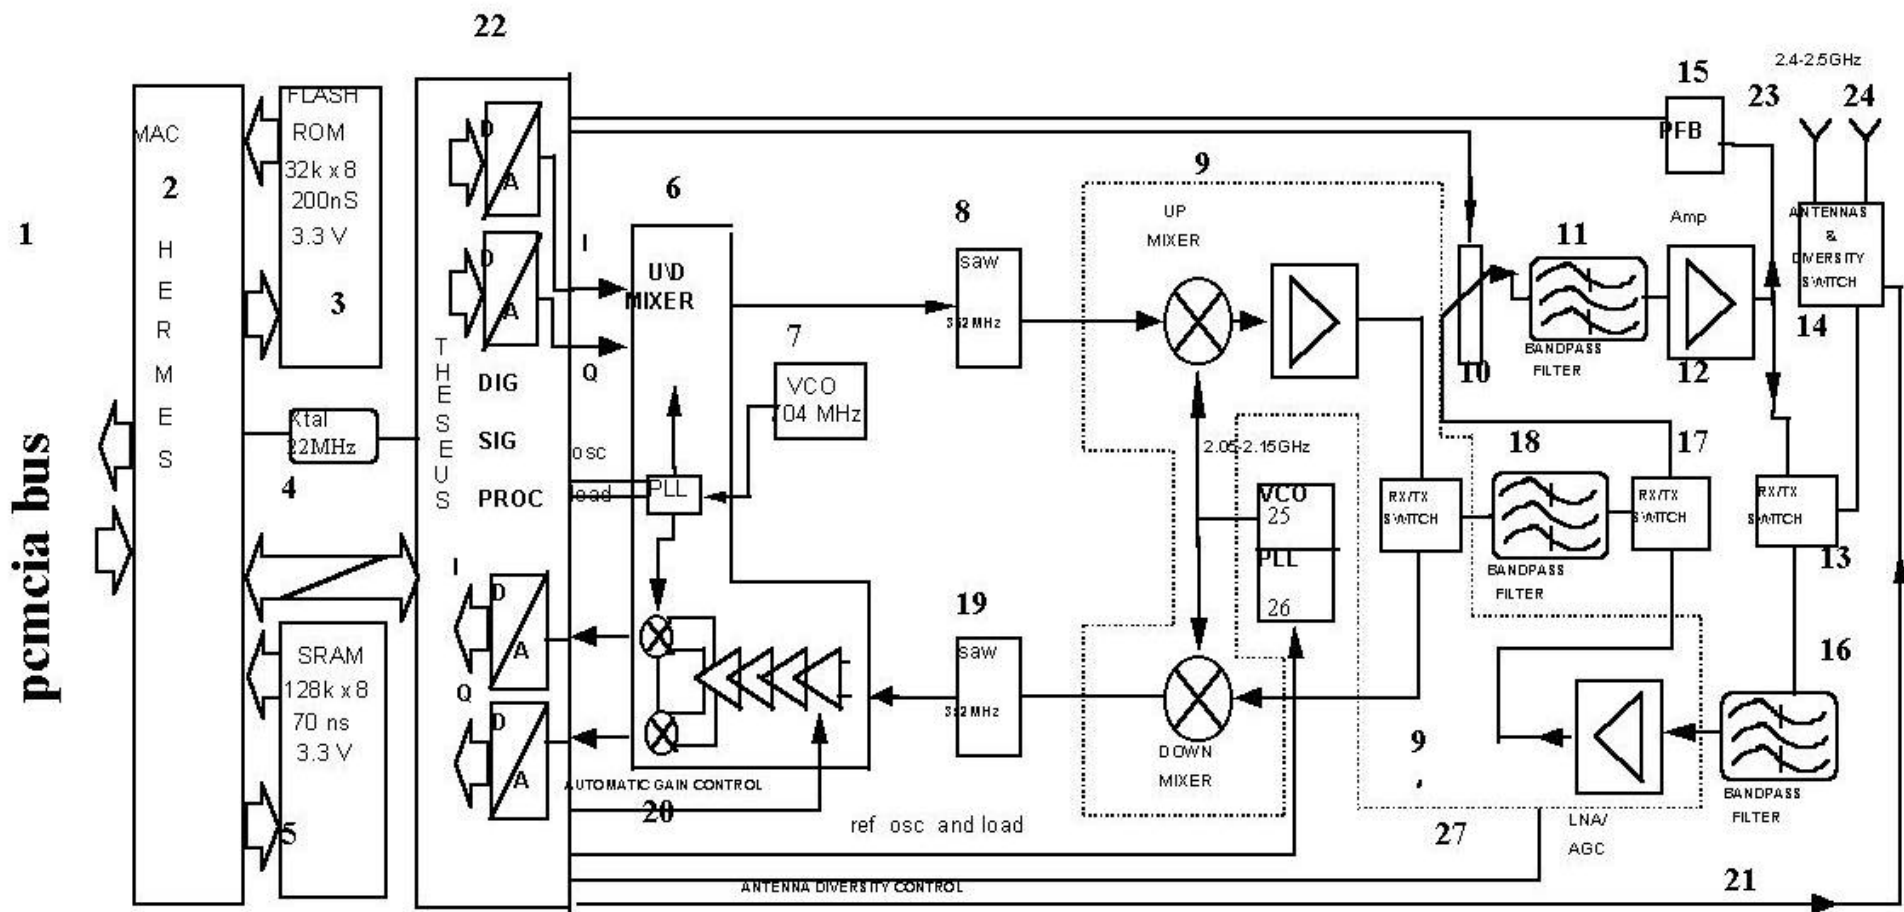

SYSTEM BLOCK DIAGRAM
FCC ID: MYF-WL-2401
HYPERLINK TECHNOLOGIES, INC.

The overall system configuration is shown below:

Block diagramm Lucent 2.4 GHz WaveLAN

DC INJECTOR BLOCK DIAGRAM
FCC ID: MYF-WL-2401
HYPERLINK TECHNOLOGIES, INC.
DC Injector Model BT2404

AMPLIFIER BLOCK DIAGRAM
FCC ID: MYF-WL-2401
HYPERLINK TECHNOLOGIES, INC.
Amplifier Model HA2401