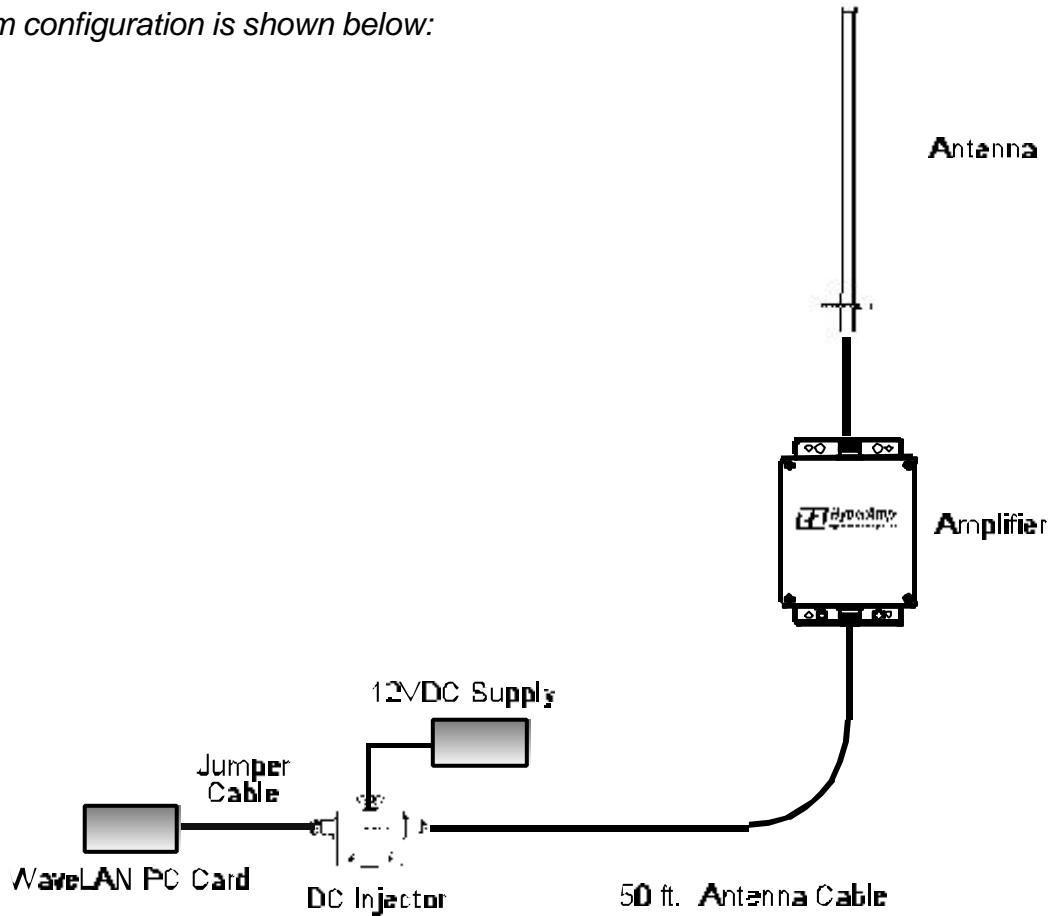

SYSTEM BLOCK DIAGRAM
FCC ID: MYF-WL-2401
HYPERLINK TECHNOLOGIES, INC.

The overall system configuration is shown below:

Block diagramm Lucent 2.4 GHz WaveLAN

DC INJECTOR BLOCK DIAGRAM
FCC ID: MYF-WL-2401
HYPERLINK TECHNOLOGIES, INC.
DC Injector Model BT2404

AMPLIFIER BLOCK DIAGRAM
FCC ID: MYF-WL-2401
HYPERLINK TECHNOLOGIES, INC.
Amplifier Model HA2401