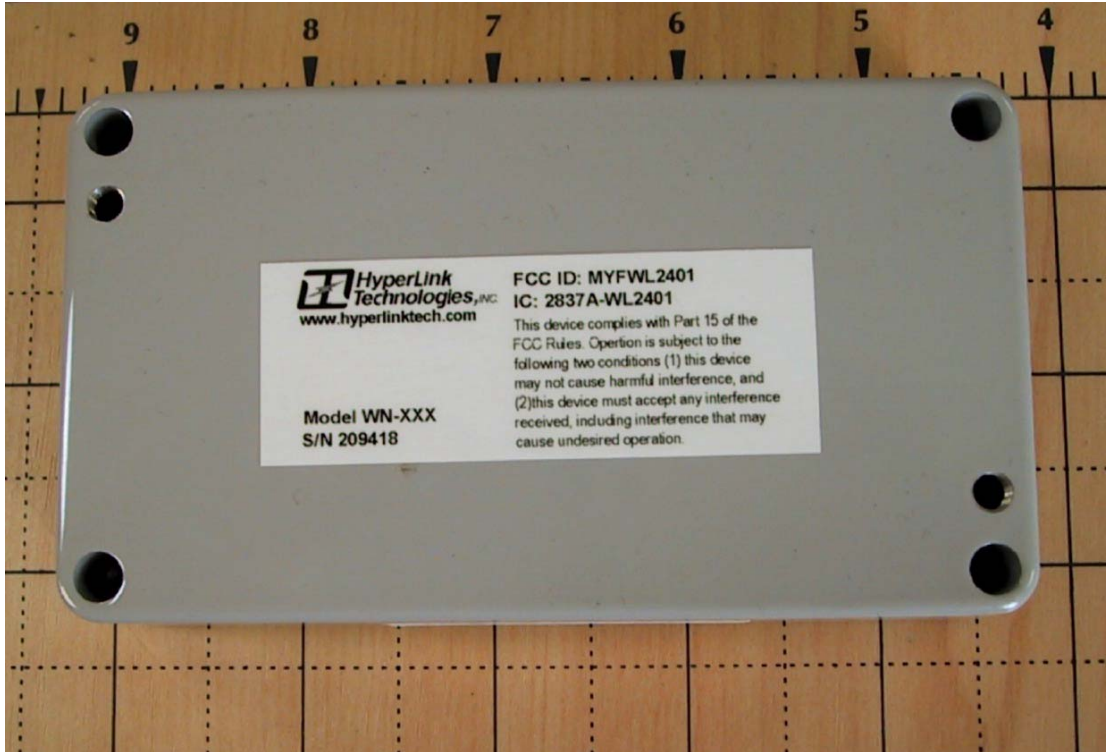

LUC PC21E-H-
SN 909900005

/

Lucent Technologies

B8 (64x91)

3 4 5 6 7 8 9 30 1 2 3 4 5 6 7

D6 (128x182)

HyperLink AGC Amplifier (Top)

Location of FCC ID Label