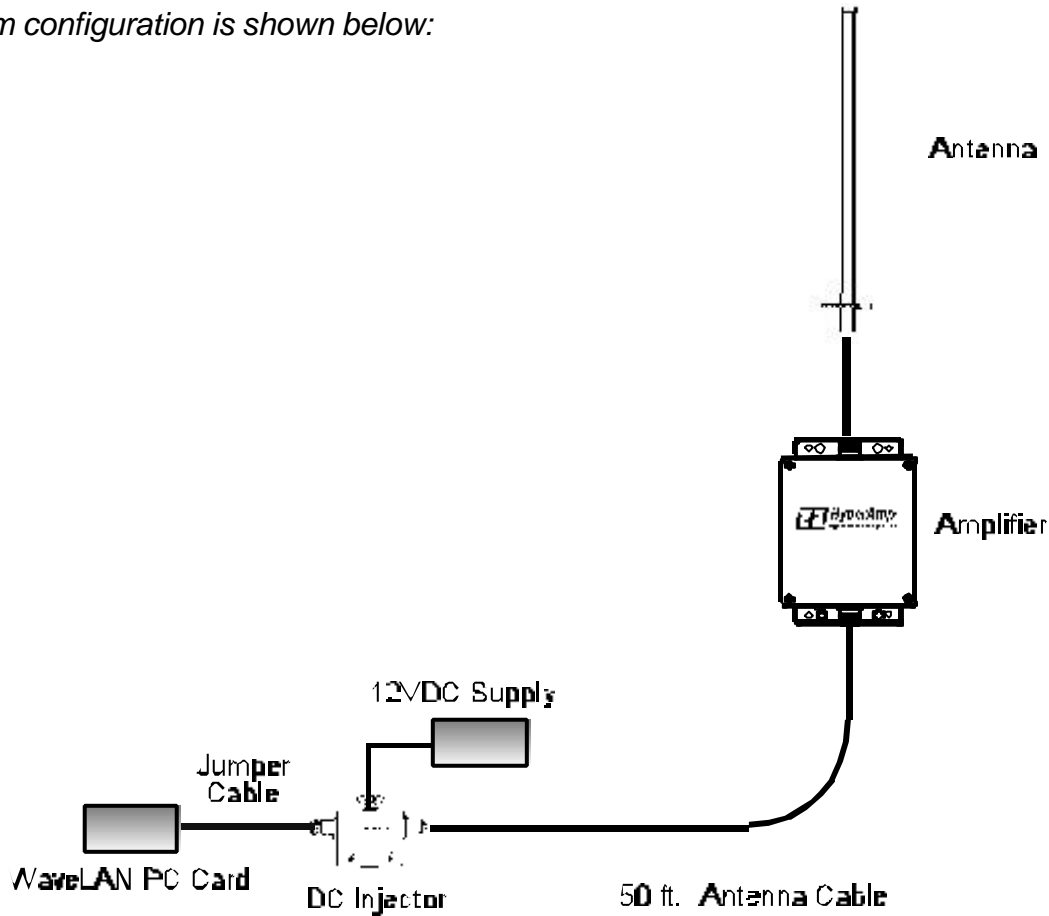

SYSTEM BLOCK DIAGRAM
FCC ID: MYF-WL2401
HYPERLINK TECHNOLOGIES, INC.

The overall system configuration is shown below:

1
pencia bus

Block diagramm Lucent 2.4 GHz WaveLAN

DC INJECTOR BLOCK DIAGRAM
FCC ID: MYF-WL2401
HYPERLINK TECHNOLOGIES, INC.
DC Injector Model BT2404

AMPLIFIER BLOCK DIAGRAM
FCC ID: MYF-WL2401
HYPERLINK TECHNOLOGIES, INC.
Amplifier Model HA2401