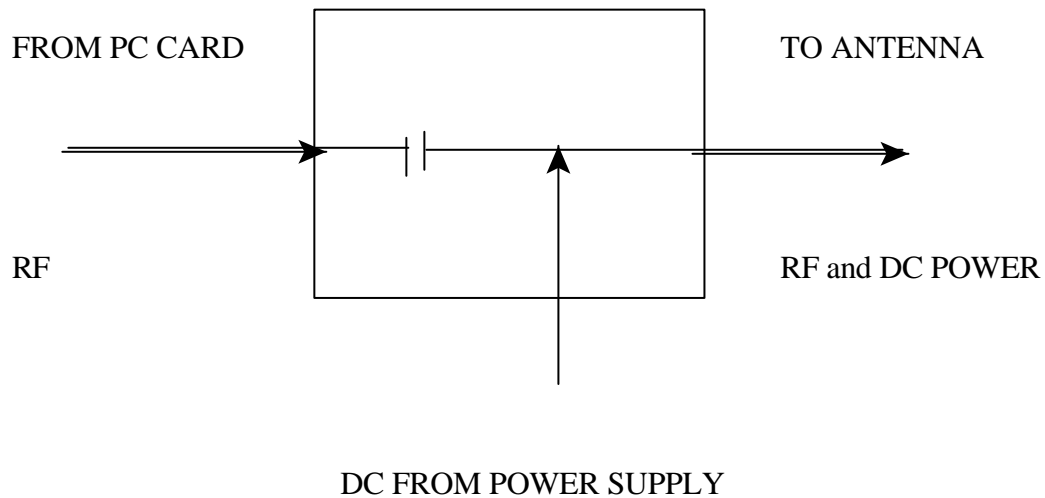

SYSTEM BLOCK DIAGRAM
FCC ID: MYF-WL2401
HYPERLINK TECHNOLOGIES, INC.

The overall system configuration is shown below:

1
pencia bus

Block diagramm Lucent 2.4 GHz WaveLAN

DC INJECTOR BLOCK DIAGRAM
FCC ID: MYF-WL2401
HYPERLINK TECHNOLOGIES, INC.
DC Injector Model BT2404

AMPLIFIER BLOCK DIAGRAM
FCC ID: MYF-WL2401
HYPERLINK TECHNOLOGIES, INC.
Amplifier Model HA2401