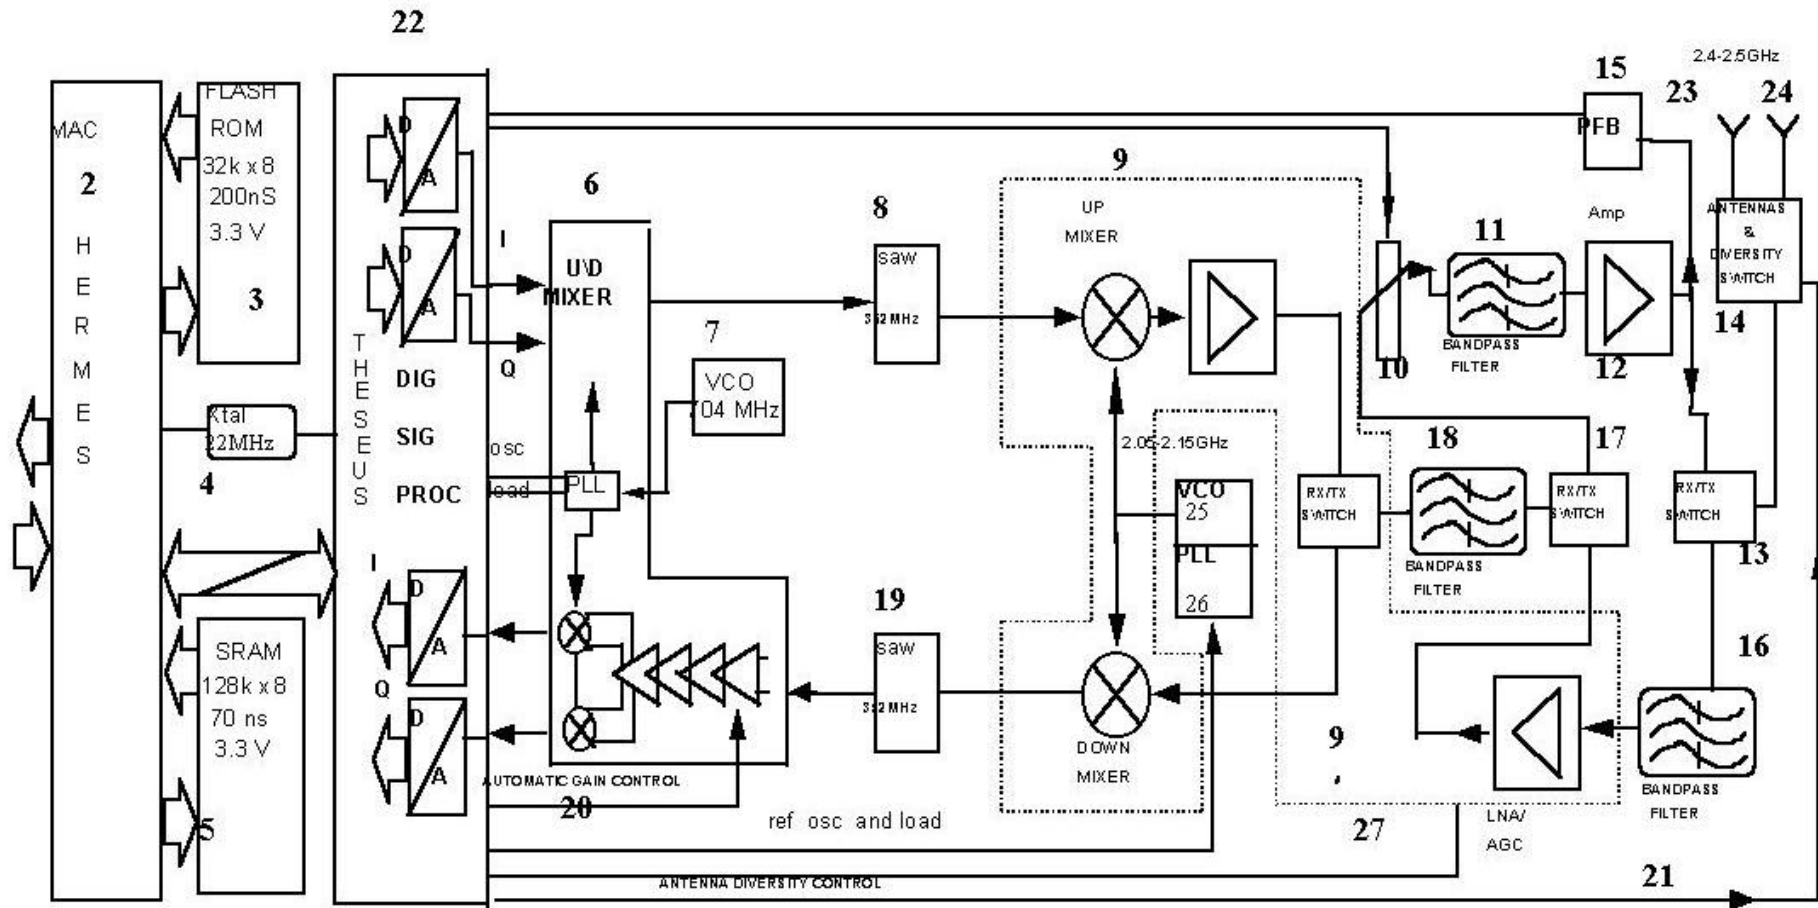

SYSTEM BLOCK DIAGRAM
FCC ID: MYF-WL2401
HYPERLINK TECHNOLOGIES, INC.

The overall system configuration is shown below:

1
pencia bus

Block diagramm Lucent 2.4 GHz WaveLAN

DC INJECTOR BLOCK DIAGRAM
FCC ID: MYF-WL2401
HYPERLINK TECHNOLOGIES, INC.
DC Injector Model BT2404

AMPLIFIER BLOCK DIAGRAM
FCC ID: MYF-WL2401
HYPERLINK TECHNOLOGIES, INC.
Amplifier Model HA2401