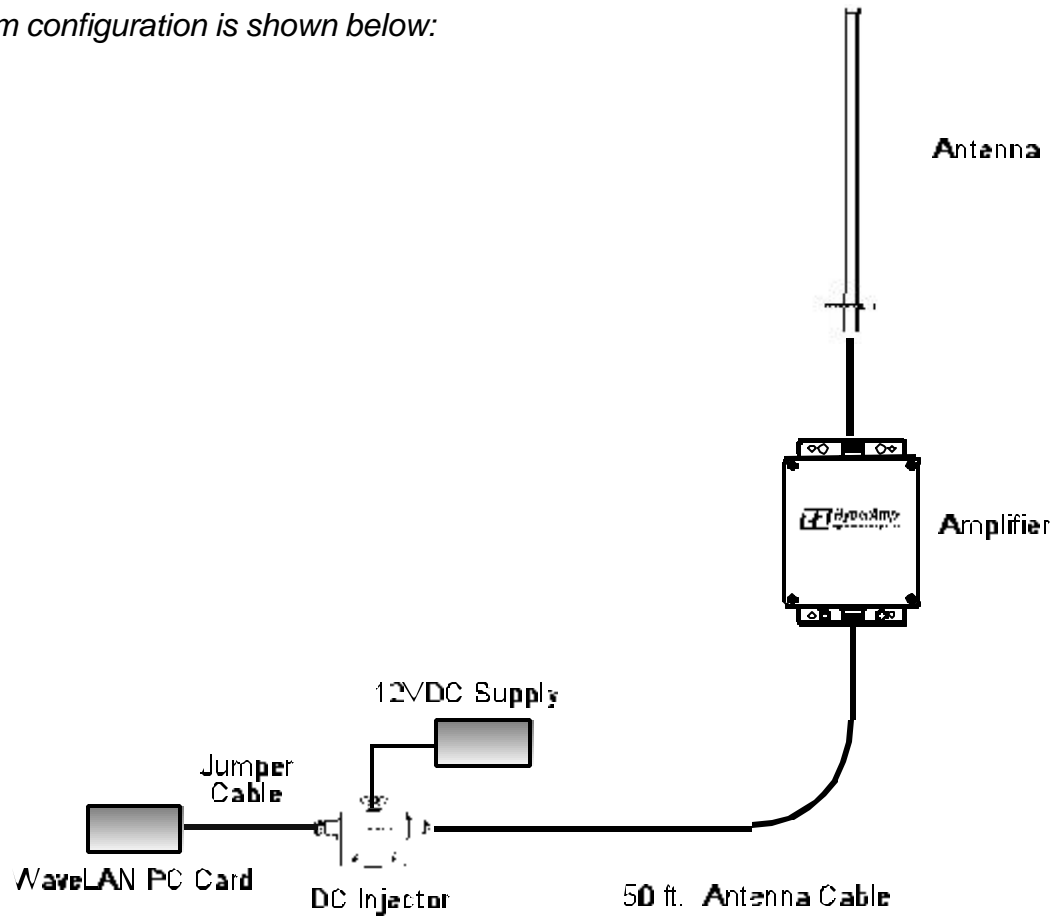

SYSTEM BLOCK DIAGRAM  
FCC ID: MYF-WL2401  
HYPERLINK TECHNOLOGIES, INC.

The overall system configuration is shown below:

Block diagramm Lucent 2.4 GHz WaveLAN

DC INJECTOR BLOCK DIAGRAM  
FCC ID: MYF-WL2401  
HYPERLINK TECHNOLOGIES, INC.  
DC Injector Model BT2404

AMPLIFIER BLOCK DIAGRAM  
FCC ID: MYF-WL2401  
HYPERLINK TECHNOLOGIES, INC.  
Amplifier Model HA2401