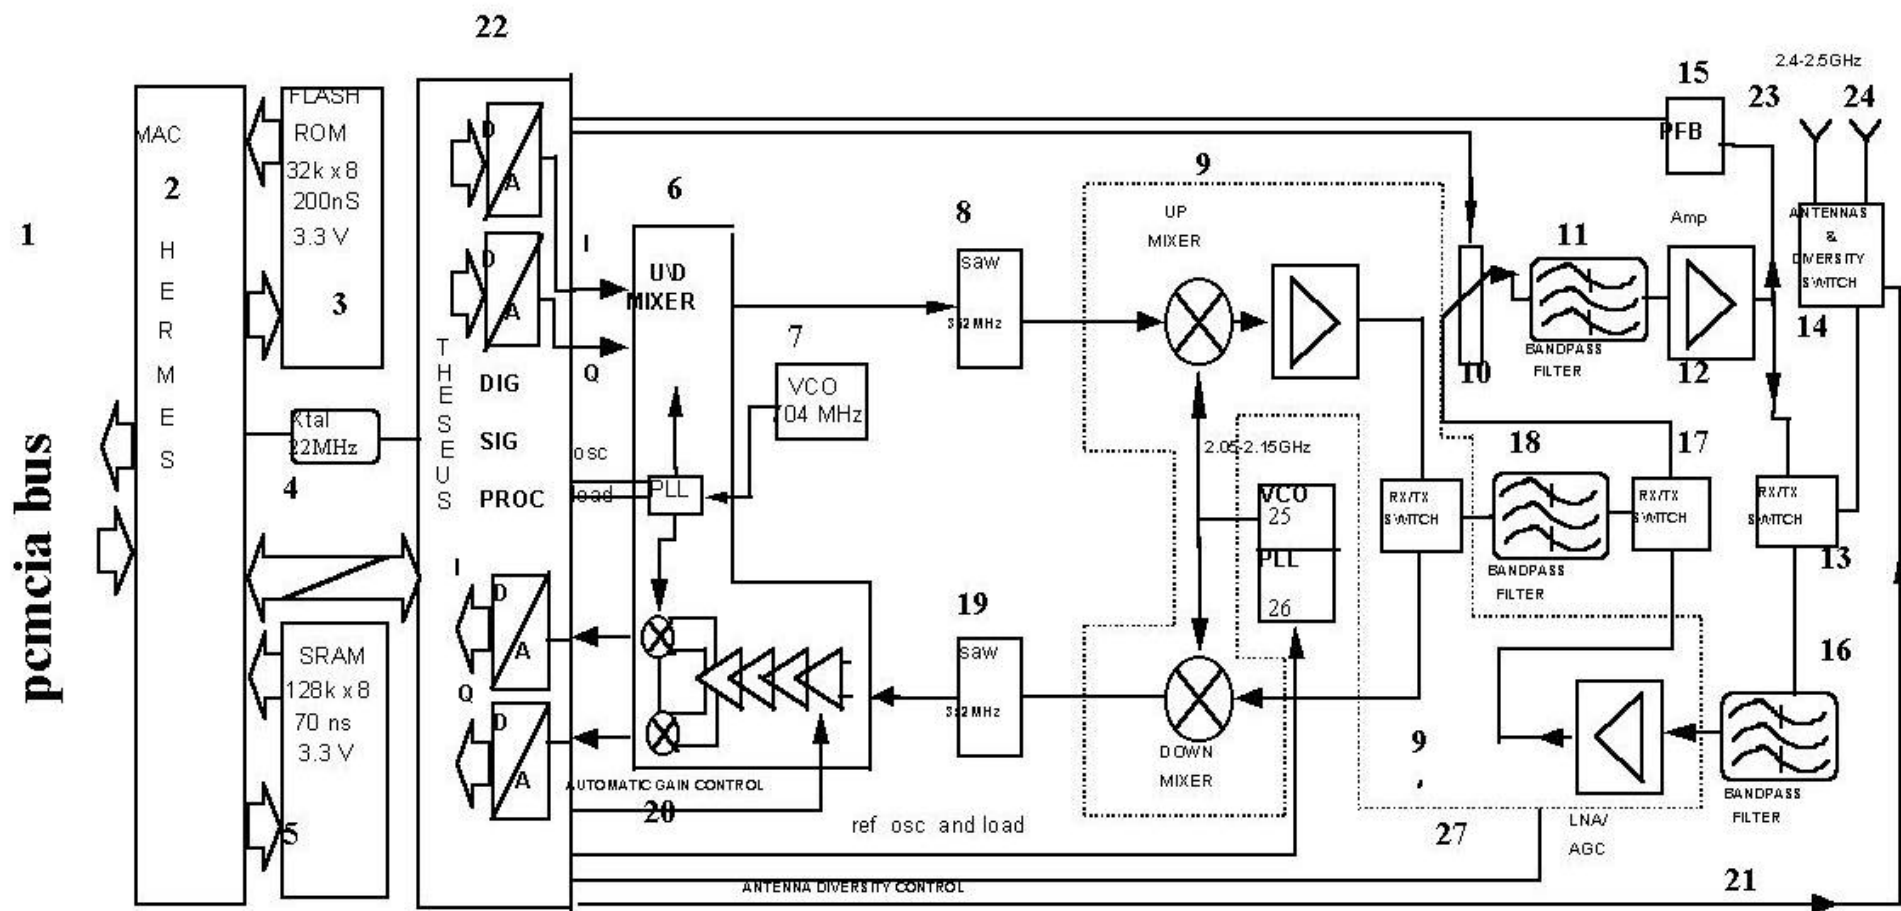

SYSTEM BLOCK DIAGRAM  
FCC ID: MYF-WL2401  
HYPERLINK TECHNOLOGIES, INC.

The overall system configuration is shown below:

Block diagramm Lucent 2.4 GHz WaveLAN

DC INJECTOR BLOCK DIAGRAM  
FCC ID: MYF-WL2401  
HYPERLINK TECHNOLOGIES, INC.  
DC Injector Model BT2404

AMPLIFIER BLOCK DIAGRAM  
FCC ID: MYF-WL2401  
HYPERLINK TECHNOLOGIES, INC.  
Amplifier Model HA2401