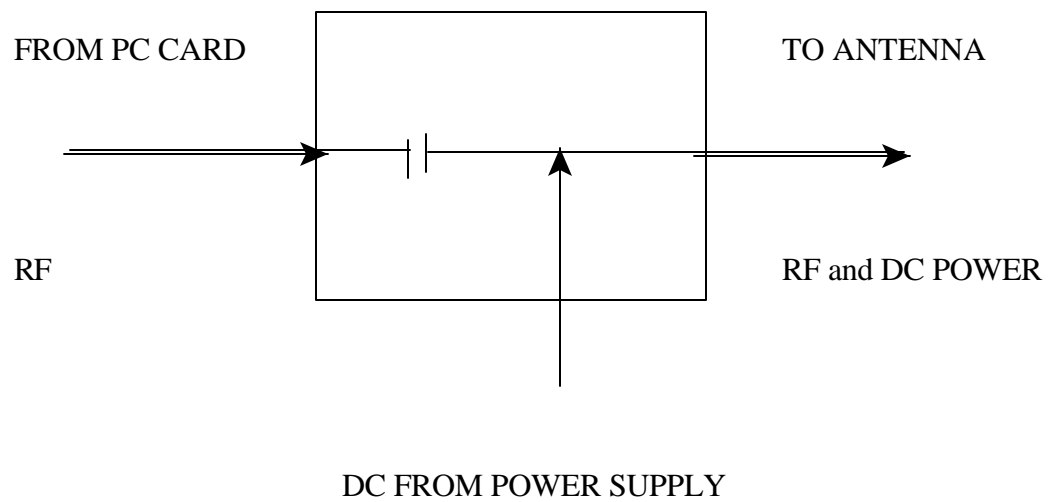

SYSTEM BLOCK DIAGRAM  
FCC ID: MYF-WL2401  
HYPERLINK TECHNOLOGIES, INC.

The overall system configuration is shown below:

Block diagramm Lucent 2.4 GHz WaveLAN

DC INJECTOR BLOCK DIAGRAM  
FCC ID: MYF-WL2401  
HYPERLINK TECHNOLOGIES, INC.  
DC Injector Model BT2404

AMPLIFIER BLOCK DIAGRAM  
FCC ID: MYF-WL2401  
HYPERLINK TECHNOLOGIES, INC.  
Amplifier Model HA2401