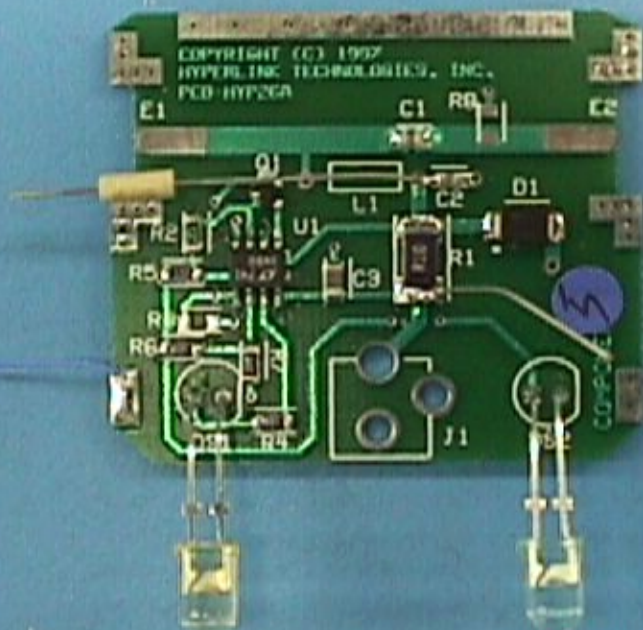

FCC ID: MYF-HYPER24CLA

HYPERLINK DC POWER INJECTOR
PC BOARD FRONT VIEW
MODEL BT-CL01

FCC ID: MYF-HYPER24CLA

HYPERLINK DC POWER INJECTOR
PC BOARD BACK SIDE
MODEL BT-CL01