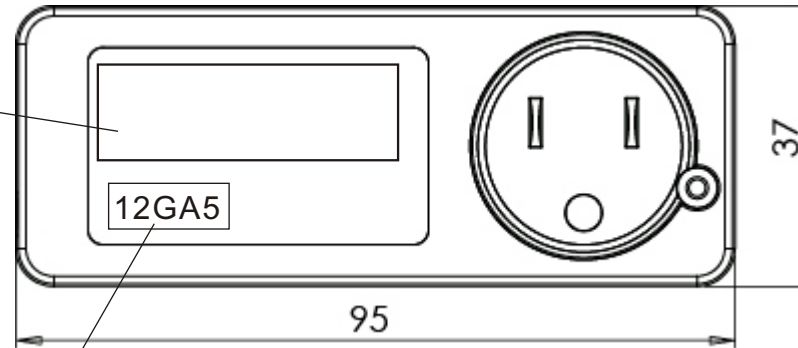

PROPRIETARY INFORMATION

SkylinkHome™ Model : PM-318-2 Assembled in China
120 V~ AC60Hz 12.5A
FOR INDOOR USE ONLY
CONFORMS TO UL STD. 498A
CERTIFIED TO CSA STD. C22.2 No.42
FCC ID: MY5PM3182 IC: 3133B-PM3182
CAN RSS-Gen/CNR-Gen

SIZE : 40X13mm

SkylinkHome™ Model : PM-318-2 Assembled in China
120 V~ AC 60Hz 12.5A
FOR INDOOR USE ONLY
CONFORMS TO UL STD. 498A
CERTIFIED TO CSA STD. C22.2 No.42
FCC ID: MY5PM3182 IC: 3133B-PM3182
CAN RSS-Gen/CNR-Gen

DATE CODE
Label size = 6 x 15mm

FORMAT : MMGY

MM = Month
G = Production line
YY = Year. First digit - A=1, B=2, C=3, D=4, E=5,
F=6, G=7, H=8, J=9 & K=0
Second digit - 0 - 9.

2X for easy reference

CPL CAPITAL PROSPECT LTD.
MODEL : PM-318-2 LABEL DIAGRAM
DATE : 28 DEC 2015