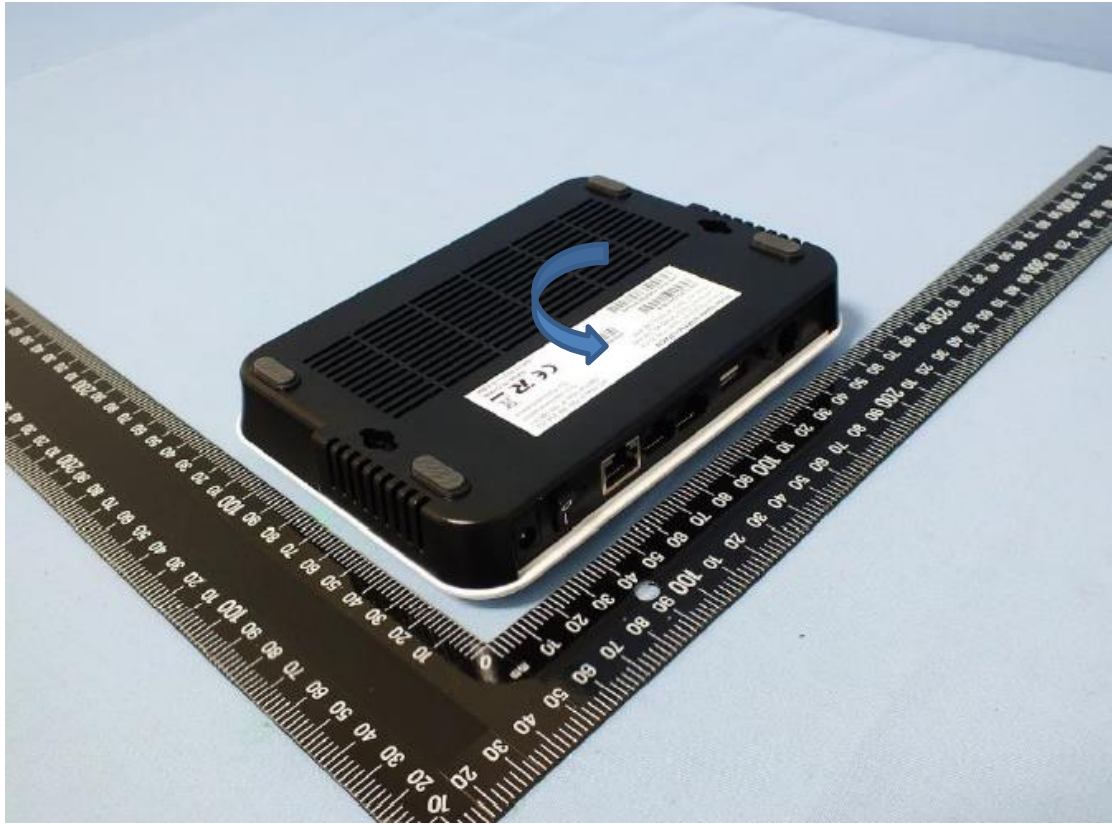

Model Name:WVRTM-127ACN

Indoor Wi-Fi Router

2.4GHz WiFi SSID:Telrad2.4G_XXXXXX

5GHz WiFi SSID:Telrad5G_XXXXXX

S/N:TLRXXXXXXXXXX

P/N:700263

LAN MAC:XXXXXXXXXXXX

INPUT:56V $\overline{=}$ 0.536A

IAD Web IP:192.168.254.252

Backup Web IP:192.168.0.1

GUI Username:admin

GUI Password:admin

FCC ID: MXF-WVRTM127ACN

IC: 3069B-WVRTM127ACN

This device complies with Part 15 of the FCC Rules. Operation is subject to the following two conditions:
(1) This device may not cause harmful interference, and (2) this device must accept any interference received, including interference that may cause undesired operation.

MADE IN CHINA

Label Location

FCC ID: MXF-WVRTM127ACN

IC: 3069B-WVRTM127ACN