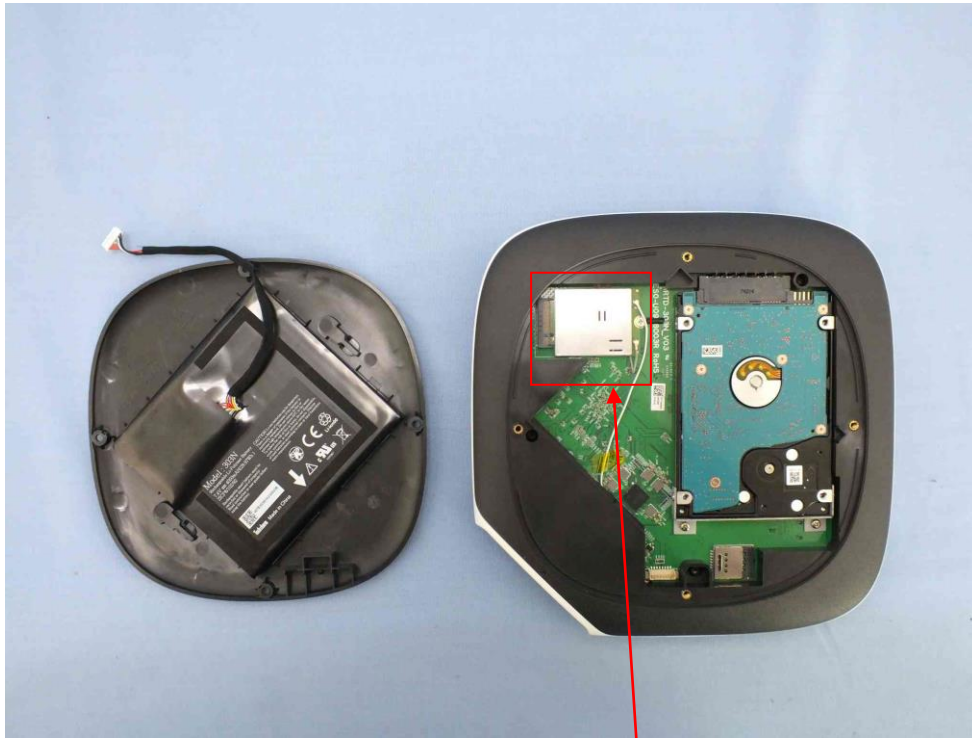

Photographs of Specific host

(Brand: Gemtek, Model name: WRTD-303N, FCC ID: MXF-WRTD303N)

FCC ID: MXF-WRTD303NMU736