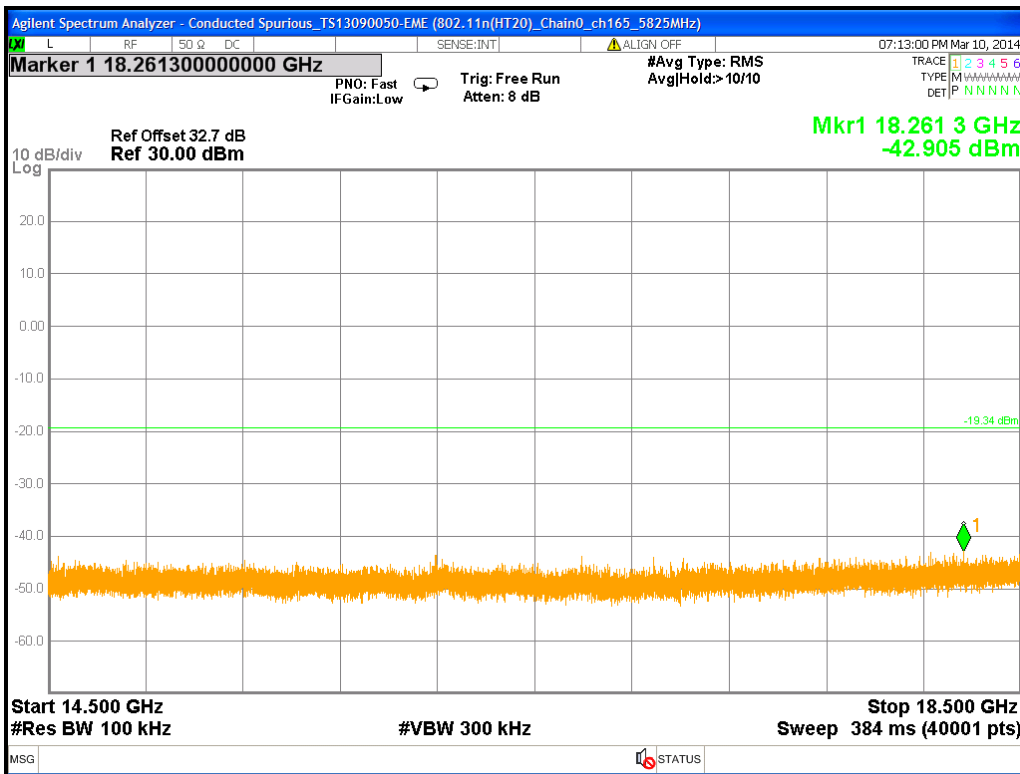

Chain0 : Conducted Spurious @ 802.11a Mode ch149 (10.5G~14.5G)

Chain0 : Conducted Spurious @ 802.11a Mode ch149 (14.5G~18.5G)

Chain0 : Conducted Spurious @ 802.11a Mode ch149 (18.5G~22.5G)

Chain0 : Conducted Spurious @ 802.11a Mode ch149 (22.5G~26.5G)

Chain0 : Conducted Spurious @ 802.11a Mode ch157

Chain0 : Conducted Spurious @ 802.11a Mode ch157 (30M~2.5G)

Chain0 : Conducted Spurious @ 802.11a Mode ch157 (2.5G~6.5G)

Chain0 : Conducted Spurious @ 802.11a Mode ch157 (6.5G~10.5G)

Chain0 : Conducted Spurious @ 802.11a Mode ch157 (10.5G~14.5G)

Chain0 : Conducted Spurious @ 802.11a Mode ch157 (14.5G~18.5G)

Chain0 : Conducted Spurious @ 802.11a Mode ch157 (18.5G~22.5G)

Chain0 : Conducted Spurious @ 802.11a Mode ch157 (22.5G~26.5G)

Chain0 : Conducted Spurious @ 802.11a Mode ch165

Chain0 : Conducted Spurious @ 802.11a Mode ch165 (30M~2.5G)

Chain0 : Conducted Spurious @ 802.11a Mode ch165 (2.5G~6.5G)

Chain0 : Conducted Spurious @ 802.11a Mode ch165 (6.5G~10.5G)