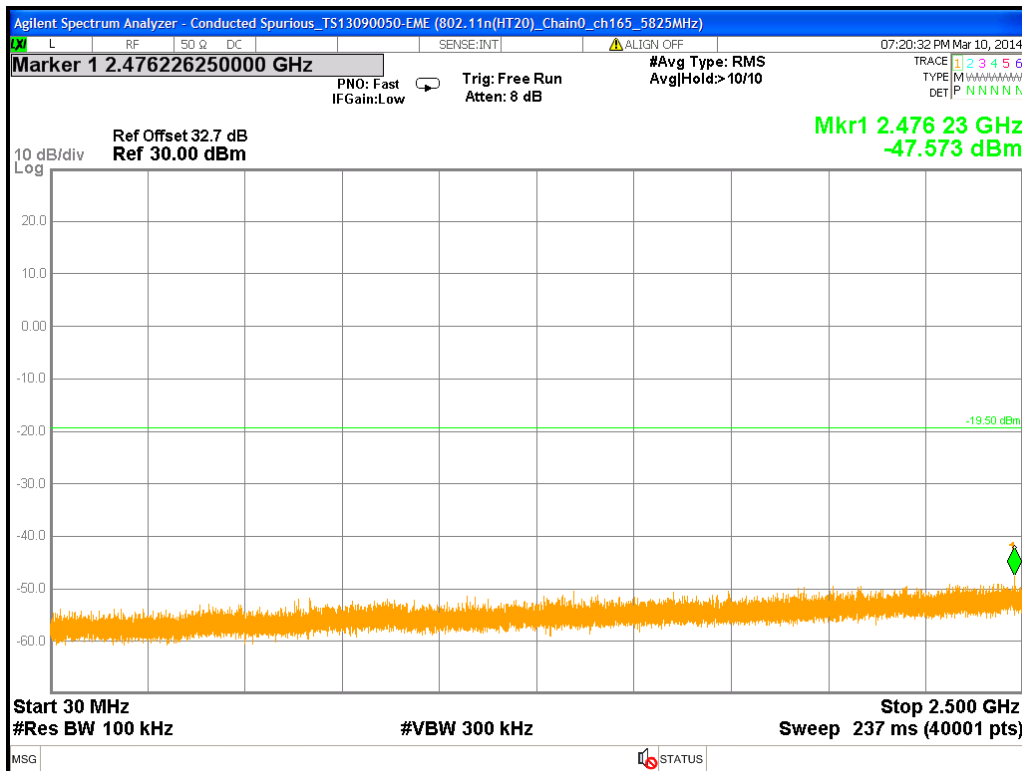

Chain1 : Conducted Spurious @ 802.11a Mode ch157

Chain1 : Conducted Spurious @ 802.11a Mode ch157 (30M~2.5G)

Chain1 : Conducted Spurious @ 802.11a Mode ch157 (2.5G~6.5G)

Chain1 : Conducted Spurious @ 802.11a Mode ch157 (6.5G~10.5G)

Chain1 : Conducted Spurious @ 802.11a Mode ch157 (10.5G~14.5G)

Chain1 : Conducted Spurious @ 802.11a Mode ch157 (14.5G~18.5G)

Chain1 : Conducted Spurious @ 802.11a Mode ch157 (18.5G~22.5G)

Chain1 : Conducted Spurious @ 802.11a Mode ch157 (22.5G~26.5G)

Chain1 : Conducted Spurious @ 802.11a Mode ch165

Chain1 : Conducted Spurious @ 802.11a Mode ch165 (30M~2.5G)

Chain1 : Conducted Spurious @ 802.11a Mode ch165 (2.5G~6.5G)

Chain1 : Conducted Spurious @ 802.11a Mode ch165 (6.5G~10.5G)

Chain1 : Conducted Spurious @ 802.11a Mode ch165 (10.5G~14.5G)

Chain1 : Conducted Spurious @ 802.11a Mode ch165 (14.5G~18.5G)

Chain1 : Conducted Spurious @ 802.11a Mode ch165 (18.5G~22.5G)

Chain1 : Conducted Spurious @ 802.11a Mode ch165 (22.5G~26.5G)