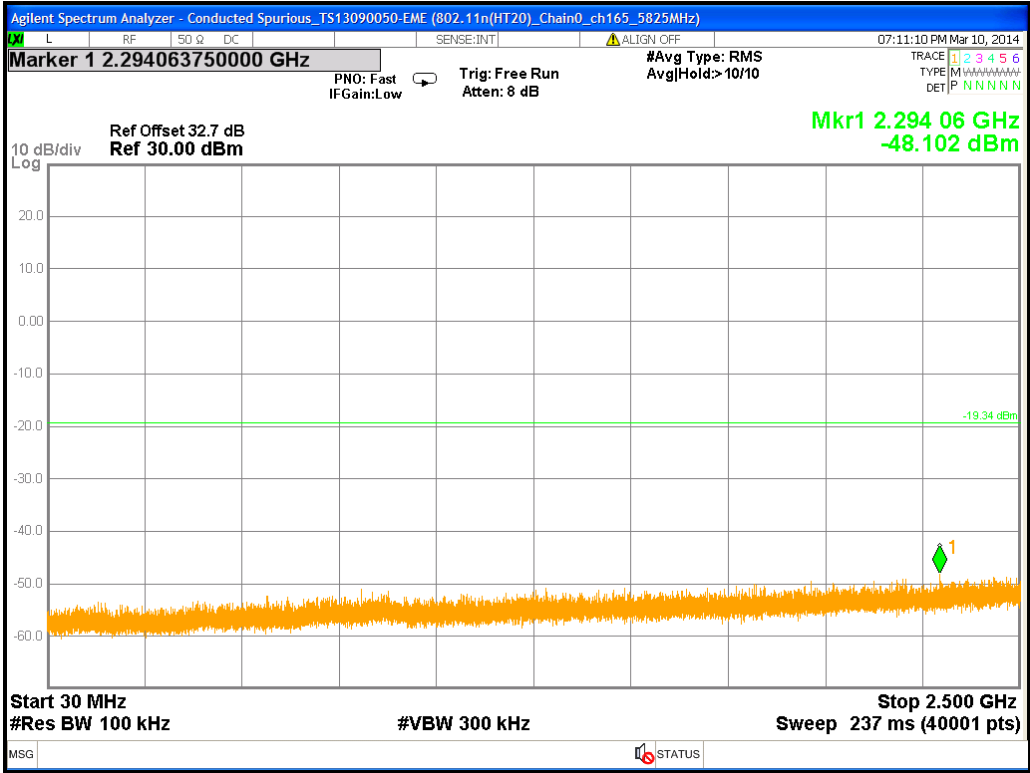

Chain0 : Conducted Spurious @ 802.11a Mode ch149

Chain0 : Conducted Spurious @ 802.11a Mode ch149 (30M~2.5G)

Chain0 : Conducted Spurious @ 802.11a Mode ch149 (2.5G~6.5G)

Chain0 : Conducted Spurious @ 802.11a Mode ch149 (6.5G~10.5G)

Chain0 : Conducted Spurious @ 802.11a Mode ch149 (10.5G~14.5G)

Chain0 : Conducted Spurious @ 802.11a Mode ch149 (14.5G~18.5G)

Chain0 : Conducted Spurious @ 802.11a Mode ch149 (18.5G~22.5G)

Chain0 : Conducted Spurious @ 802.11a Mode ch149 (22.5G~26.5G)

Chain0 : Conducted Spurious @ 802.11a Mode ch157

Chain0 : Conducted Spurious @ 802.11a Mode ch157 (30M~2.5G)

Chain0 : Conducted Spurious @ 802.11a Mode ch157 (2.5G~6.5G)

Chain0 : Conducted Spurious @ 802.11a Mode ch157 (6.5G~10.5G)

Chain0 : Conducted Spurious @ 802.11a Mode ch157 (10.5G~14.5G)

Chain0 : Conducted Spurious @ 802.11a Mode ch157 (14.5G~18.5G)

Chain0 : Conducted Spurious @ 802.11a Mode ch157 (18.5G~22.5G)

Chain0 : Conducted Spurious @ 802.11a Mode ch157 (22.5G~26.5G)