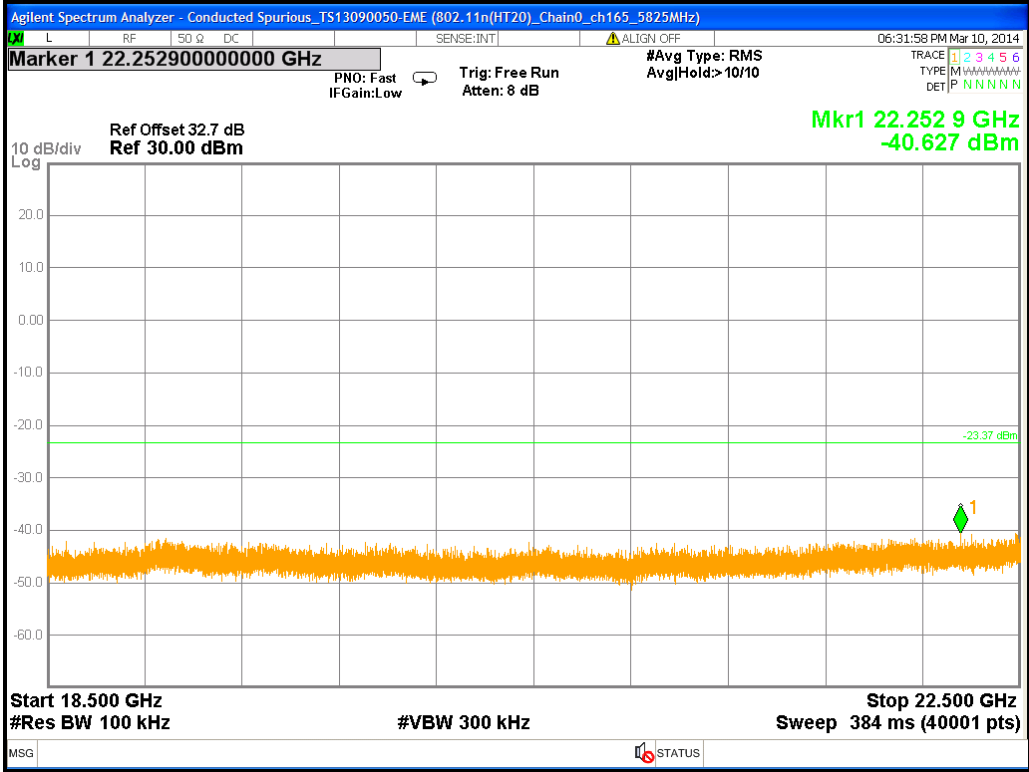

Chain0 : Conducted Spurious @ 802.11n(HT20) Mode ch149 (22.5G~26.5G)

Chain0 : Conducted Spurious @ 802.11n(HT20) Mode ch157

Chain0 : Conducted Spurious @ 802.11n(HT20) Mode ch157 (30M~2.5G)

Chain0 : Conducted Spurious @ 802.11n(HT20) Mode ch157 (2.5G~6.5G)

Chain0 : Conducted Spurious @ 802.11n(HT20) Mode ch157 (6.5G~10.5G)

Chain0 : Conducted Spurious @ 802.11n(HT20) Mode ch157 (10.5G~14.5G)

Chain0 : Conducted Spurious @ 802.11n(HT20) Mode ch157 (14.5G~18.5G)

Chain0 : Conducted Spurious @ 802.11n(HT20) Mode ch157 (18.5G~22.5G)

Chain0 : Conducted Spurious @ 802.11n(HT20) Mode ch157 (22.5G~26.5G)

Chain0 : Conducted Spurious @ 802.11n(HT20) Mode ch165

Chain0 : Conducted Spurious @ 802.11n(HT20) Mode ch165 (30M~2.5G)