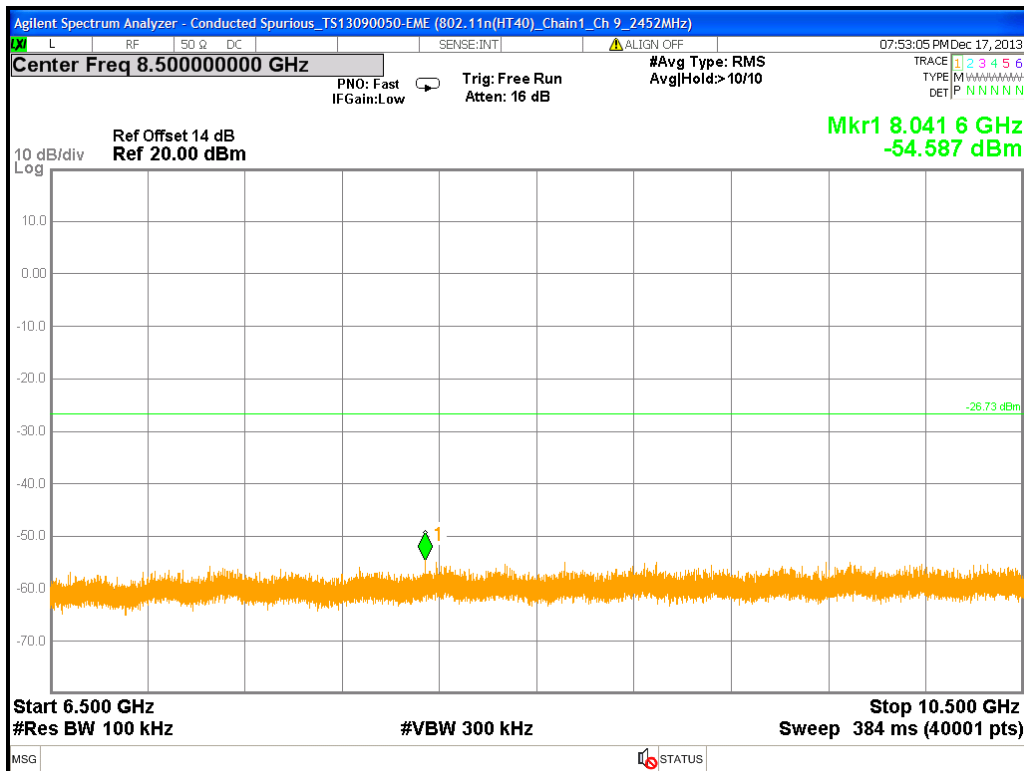

Chain1 : Conducted Spurious @ 802.11n(HT40) Mode Ch 6 (6.5G~10.5G)

Chain1 : Conducted Spurious @ 802.11n(HT40) Mode Ch 6 (10.5G~14.5G)

Chain1 : Conducted Spurious @ 802.11n(HT40) Mode Ch 6 (14.5G~18.5G)

Chain1 : Conducted Spurious @ 802.11n(HT40) Mode Ch 6 (18.5G~22.5G)

Chain1 : Conducted Spurious @ 802.11n(HT40) Mode Ch 6 (22.5G~26.5G)

Chain1 : Conducted Spurious @ 802.11n(HT40) Mode Ch 9

Chain1 : Conducted Spurious @ 802.11n(HT40) Mode Ch 9 (30M~2.5G)

Chain1 : Conducted Spurious @ 802.11n(HT40) Mode Ch 9 (2.5G~6.5G)

Chain1 : Conducted Spurious @ 802.11n(HT40) Mode Ch 9 (6.5G~10.5G)

Chain1 : Conducted Spurious @ 802.11n(HT40) Mode Ch 9 (10.5G~14.5G)

Chain1 : Conducted Spurious @ 802.11n(HT40) Mode Ch 9 (14.5G~18.5G)

Chain1 : Conducted Spurious @ 802.11n(HT40) Mode Ch 9 (18.5G~22.5G)

Chain1 : Conducted Spurious @ 802.11n(HT40) Mode Ch 9 (22.5G~26.5G)

Chain1 : Conducted Spurious Bandedge @ 802.11n(HT40) Mode Ch 3

Chain1 : Conducted Spurious Bandedge @ 802.11n(HT40) Mode Ch 9