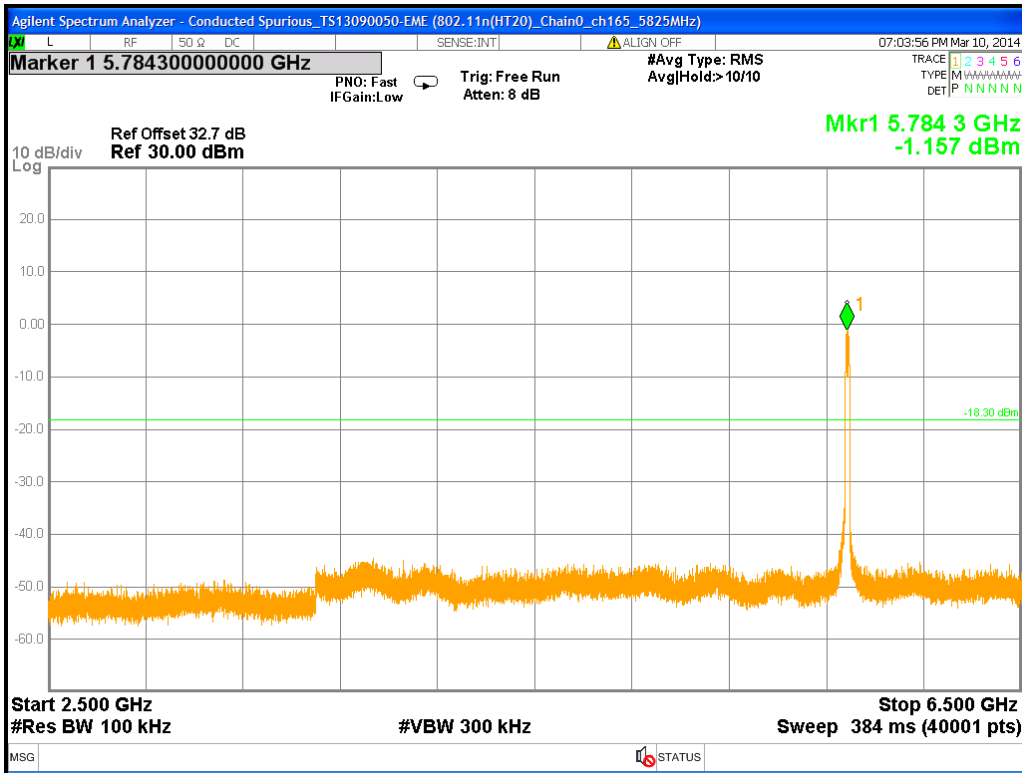

Chain1 : Conducted Spurious @ 802.11a Mode ch149

Chain1 : Conducted Spurious @ 802.11a Mode ch149 (30M~2.5G)

Chain1 : Conducted Spurious @ 802.11a Mode ch149 (2.5G~6.5G)

Chain1 : Conducted Spurious @ 802.11a Mode ch149 (6.5G~10.5G)

Chain1 : Conducted Spurious @ 802.11a Mode ch149 (10.5G~14.5G)

Chain1 : Conducted Spurious @ 802.11a Mode ch149 (14.5G~18.5G)

Chain1 : Conducted Spurious @ 802.11a Mode ch149 (18.5G~22.5G)

Chain1 : Conducted Spurious @ 802.11a Mode ch149 (22.5G~26.5G)

Chain1 : Conducted Spurious @ 802.11a Mode ch157

Chain1 : Conducted Spurious @ 802.11a Mode ch157 (30M~2.5G)

Chain1 : Conducted Spurious @ 802.11a Mode ch157 (2.5G~6.5G)

Chain1 : Conducted Spurious @ 802.11a Mode ch157 (6.5G~10.5G)