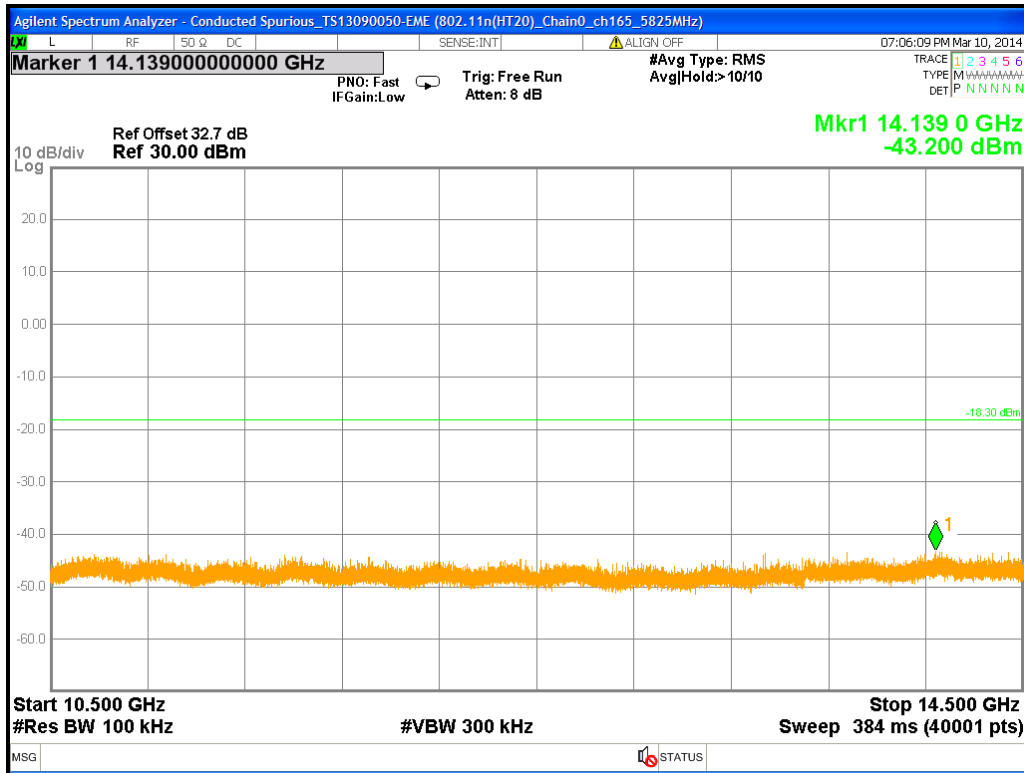

Chain1 : Conducted Spurious @ 802.11a Mode ch149 (10.5G~14.5G)

Chain1 : Conducted Spurious @ 802.11a Mode ch149 (14.5G~18.5G)

Chain1 : Conducted Spurious @ 802.11a Mode ch149 (18.5G~22.5G)

Chain1 : Conducted Spurious @ 802.11a Mode ch149 (22.5G~26.5G)

Chain1 : Conducted Spurious @ 802.11a Mode ch157

Chain1 : Conducted Spurious @ 802.11a Mode ch157 (30M~2.5G)

Chain1 : Conducted Spurious @ 802.11a Mode ch157 (2.5G~6.5G)

Chain1 : Conducted Spurious @ 802.11a Mode ch157 (6.5G~10.5G)

Chain1 : Conducted Spurious @ 802.11a Mode ch157 (10.5G~14.5G)

Chain1 : Conducted Spurious @ 802.11a Mode ch157 (14.5G~18.5G)

Chain1 : Conducted Spurious @ 802.11a Mode ch157 (18.5G~22.5G)

Chain1 : Conducted Spurious @ 802.11a Mode ch157 (22.5G~26.5G)