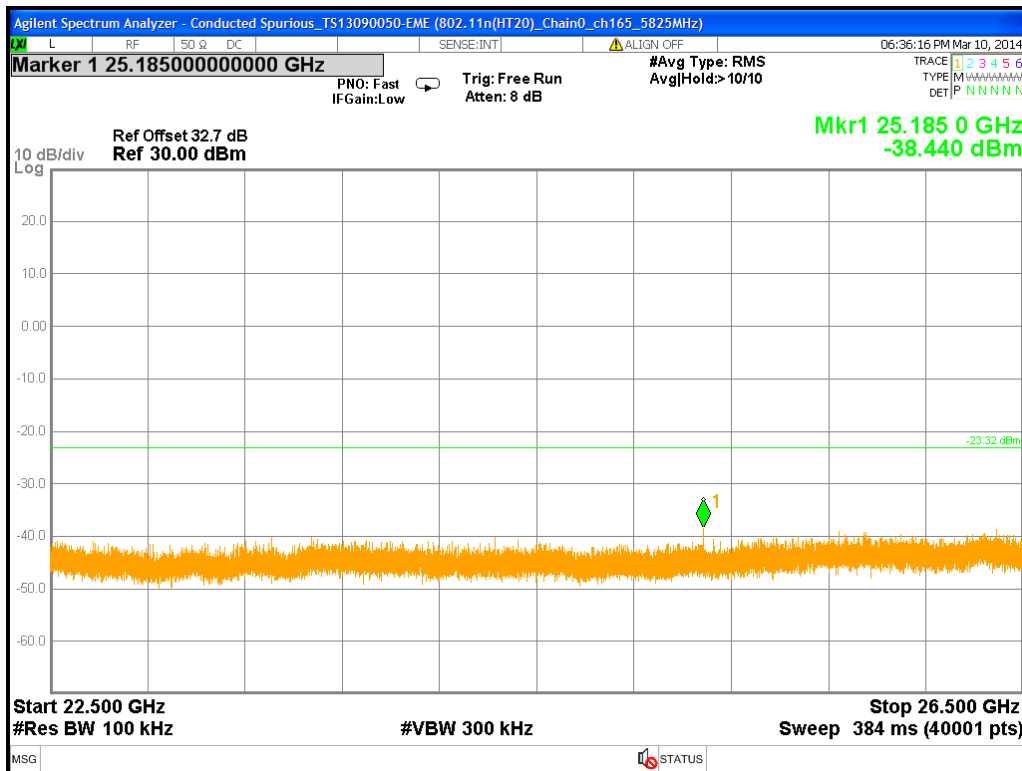

Chain0 : Conducted Spurious @ 802.11n(HT20) Mode ch149

Chain0 : Conducted Spurious @ 802.11n(HT20) Mode ch149 (30M~2.5G)

Chain0 : Conducted Spurious @ 802.11n(HT20) Mode ch149 (2.5G~6.5G)

Chain0 : Conducted Spurious @ 802.11n(HT20) Mode ch149 (6.5G~10.5G)

Chain0 : Conducted Spurious @ 802.11n(HT20) Mode ch149 (10.5G~14.5G)

Chain0 : Conducted Spurious @ 802.11n(HT20) Mode ch149 (14.5G~18.5G)

Chain0 : Conducted Spurious @ 802.11n(HT20) Mode ch149 (18.5G~22.5G)

Chain0 : Conducted Spurious @ 802.11n(HT20) Mode ch149 (22.5G~26.5G)

Chain0 : Conducted Spurious @ 802.11n(HT20) Mode ch157

Chain0 : Conducted Spurious @ 802.11n(HT20) Mode ch157 (30M~2.5G)

Chain0 : Conducted Spurious @ 802.11n(HT20) Mode ch157 (2.5G~6.5G)