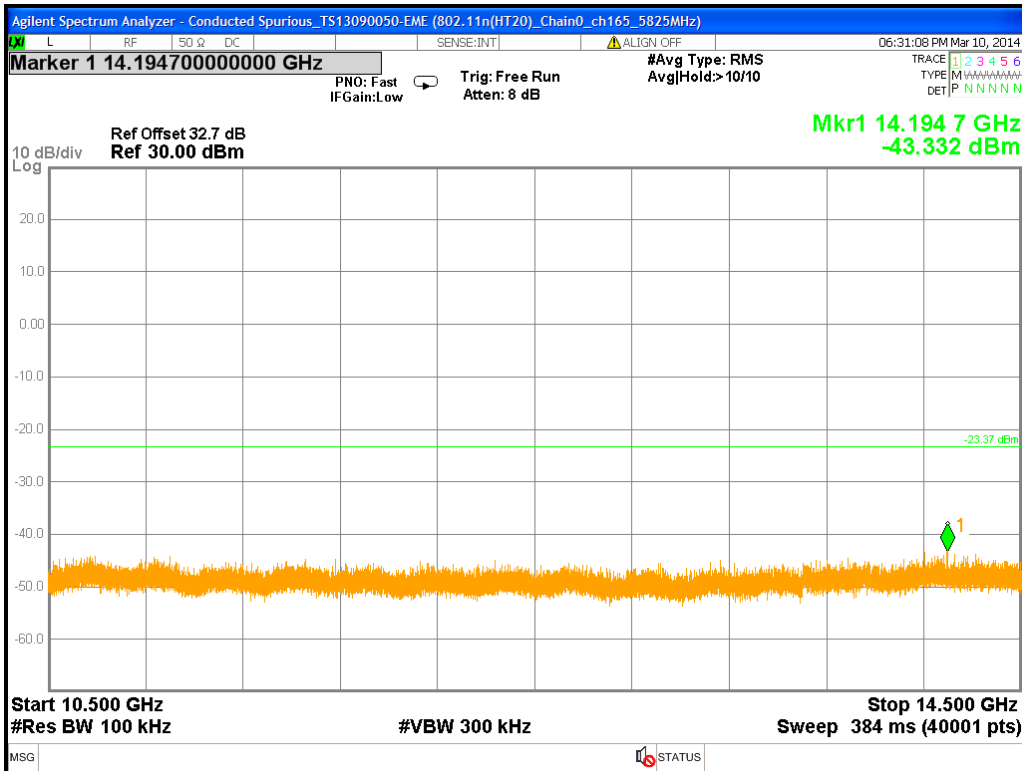

Chain0 : Conducted Spurious @ 802.11n(HT20) Mode ch149 (10.5G~14.5G)

Chain0 : Conducted Spurious @ 802.11n(HT20) Mode ch149 (14.5G~18.5G)

Chain0 : Conducted Spurious @ 802.11n(HT20) Mode ch149 (18.5G~22.5G)

Chain0 : Conducted Spurious @ 802.11n(HT20) Mode ch149 (22.5G~26.5G)

Chain0 : Conducted Spurious @ 802.11n(HT20) Mode ch157

Chain0 : Conducted Spurious @ 802.11n(HT20) Mode ch157 (30M~2.5G)

Chain0 : Conducted Spurious @ 802.11n(HT20) Mode ch157 (2.5G~6.5G)

Chain0 : Conducted Spurious @ 802.11n(HT20) Mode ch157 (6.5G~10.5G)

Chain0 : Conducted Spurious @ 802.11n(HT20) Mode ch157 (10.5G~14.5G)

Chain0 : Conducted Spurious @ 802.11n(HT20) Mode ch157 (14.5G~18.5G)