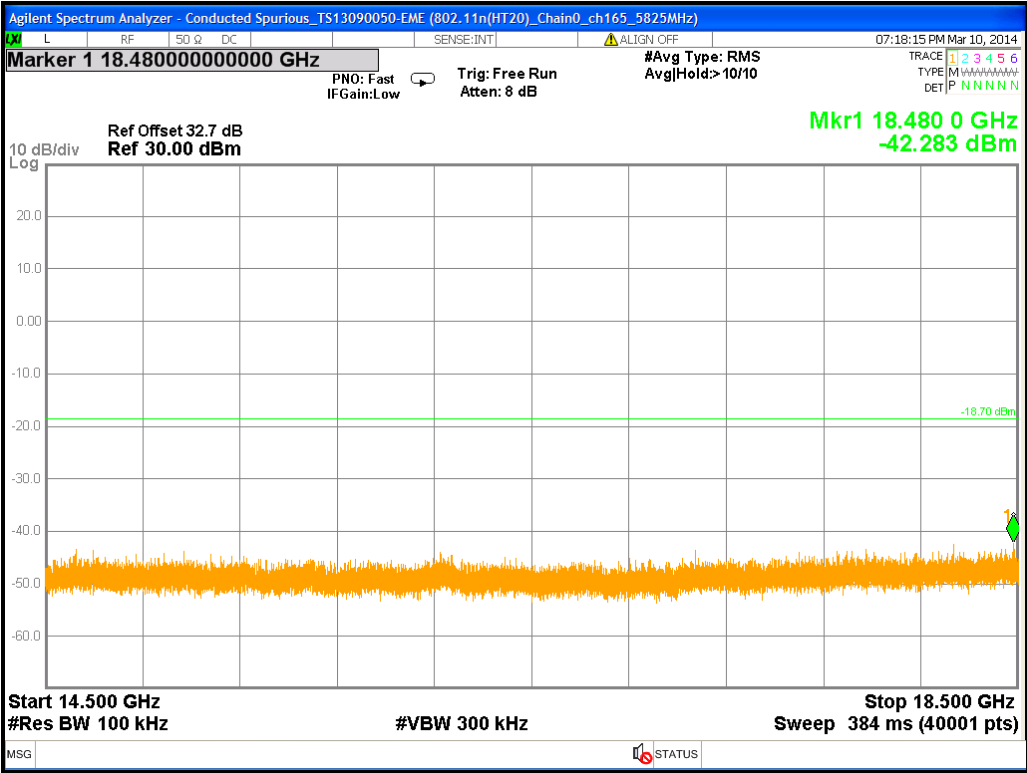

Chain0 : Conducted Spurious @ 802.11a Mode ch157 (10.5G~14.5G)

Chain0 : Conducted Spurious @ 802.11a Mode ch157 (14.5G~18.5G)

Chain0 : Conducted Spurious @ 802.11a Mode ch157 (18.5G~22.5G)

Chain0 : Conducted Spurious @ 802.11a Mode ch157 (22.5G~26.5G)

Chain0 : Conducted Spurious @ 802.11a Mode ch165

Chain0 : Conducted Spurious @ 802.11a Mode ch165 (30M~2.5G)

Chain0 : Conducted Spurious @ 802.11a Mode ch165 (2.5G~6.5G)

Chain0 : Conducted Spurious @ 802.11a Mode ch165 (6.5G~10.5G)

Chain0 : Conducted Spurious @ 802.11a Mode ch165 (10.5G~14.5G)

Chain0 : Conducted Spurious @ 802.11a Mode ch165 (14.5G~18.5G)

Chain0 : Conducted Spurious @ 802.11a Mode ch165 (18.5G~22.5G)

Chain0 : Conducted Spurious @ 802.11a Mode ch165 (22.5G~26.5G)