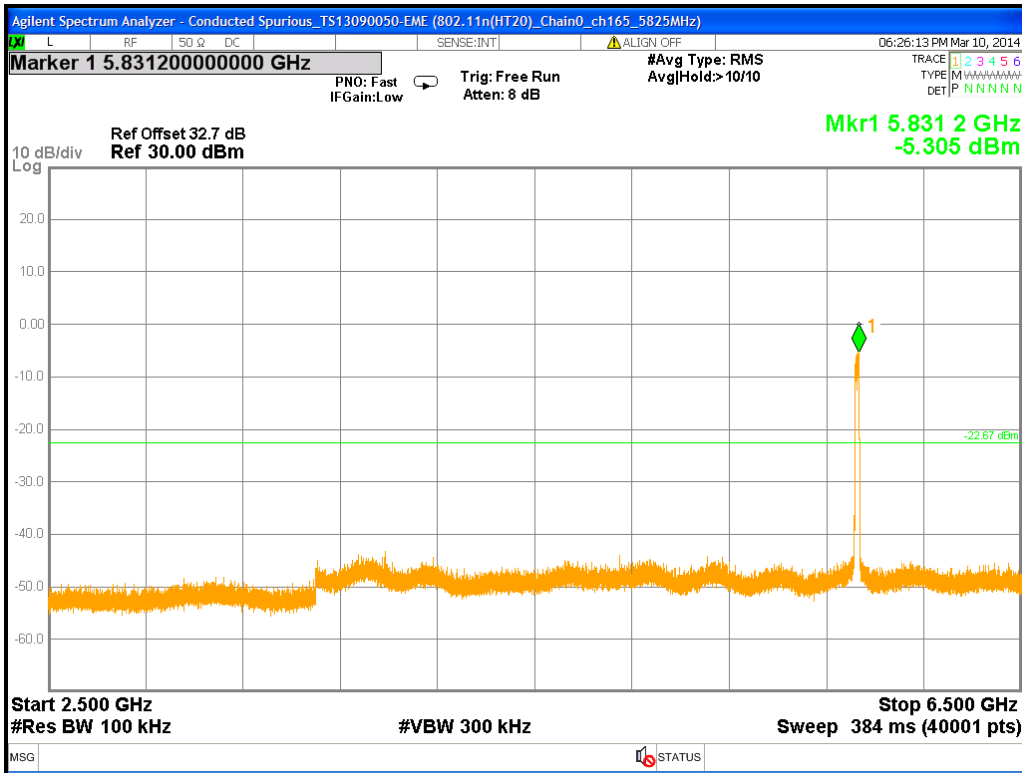

Chain0 : Conducted Spurious @ 802.11n(HT20) Mode ch157 (6.5G~10.5G)

Chain0 : Conducted Spurious @ 802.11n(HT20) Mode ch157 (10.5G~14.5G)

Chain0 : Conducted Spurious @ 802.11n(HT20) Mode ch157 (14.5G~18.5G)

Chain0 : Conducted Spurious @ 802.11n(HT20) Mode ch157 (18.5G~22.5G)

Chain0 : Conducted Spurious @ 802.11n(HT20) Mode ch157 (22.5G~26.5G)

Chain0 : Conducted Spurious @ 802.11n(HT20) Mode ch165

Chain0 : Conducted Spurious @ 802.11n(HT20) Mode ch165 (30M~2.5G)

Chain0 : Conducted Spurious @ 802.11n(HT20) Mode ch165 (2.5G~6.5G)

Chain0 : Conducted Spurious @ 802.11n(HT20) Mode ch165 (6.5G~10.5G)

Chain0 : Conducted Spurious @ 802.11n(HT20) Mode ch165 (10.5G~14.5G)