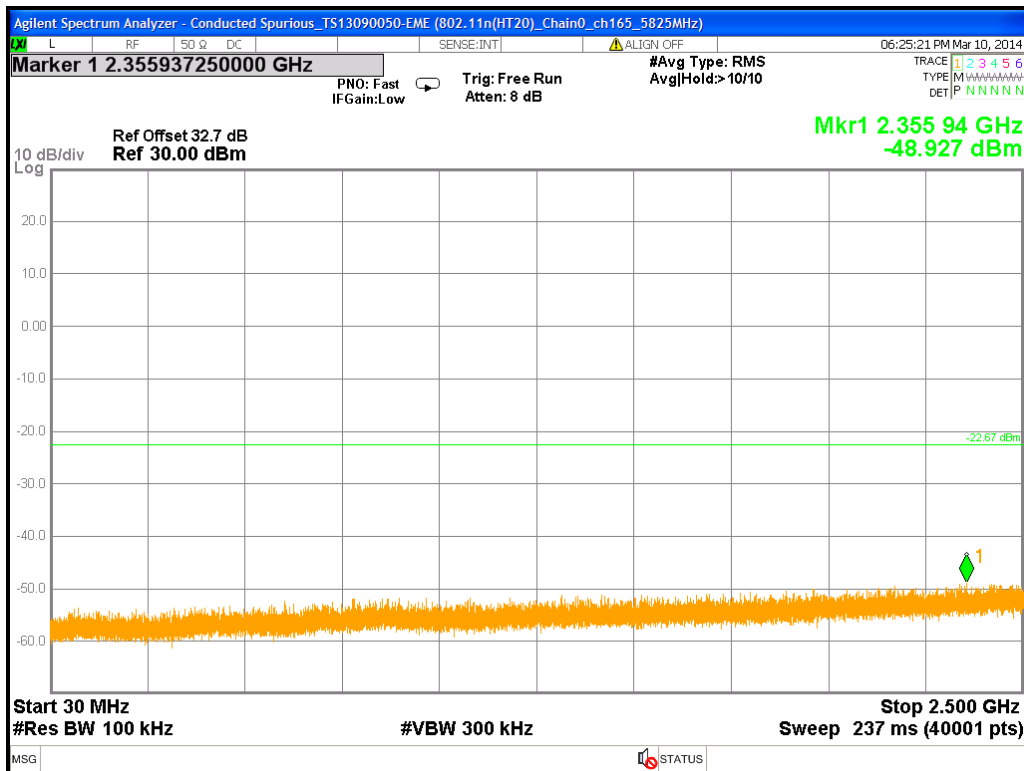

Chain0 : Conducted Spurious @ 802.11n(HT20) Mode ch157 (6.5G~10.5G)

Chain0 : Conducted Spurious @ 802.11n(HT20) Mode ch157 (10.5G~14.5G)

Chain0 : Conducted Spurious @ 802.11n(HT20) Mode ch157 (14.5G~18.5G)

Chain0 : Conducted Spurious @ 802.11n(HT20) Mode ch157 (18.5G~22.5G)

Chain0 : Conducted Spurious @ 802.11n(HT20) Mode ch157 (22.5G~26.5G)

Chain0 : Conducted Spurious @ 802.11n(HT20) Mode ch165

Chain0 : Conducted Spurious @ 802.11n(HT20) Mode ch165 (30M~2.5G)

Chain0 : Conducted Spurious @ 802.11n(HT20) Mode ch165 (2.5G~6.5G)

Chain0 : Conducted Spurious @ 802.11n(HT20) Mode ch165 (6.5G~10.5G)

Chain0 : Conducted Spurious @ 802.11n(HT20) Mode ch165 (10.5G~14.5G)