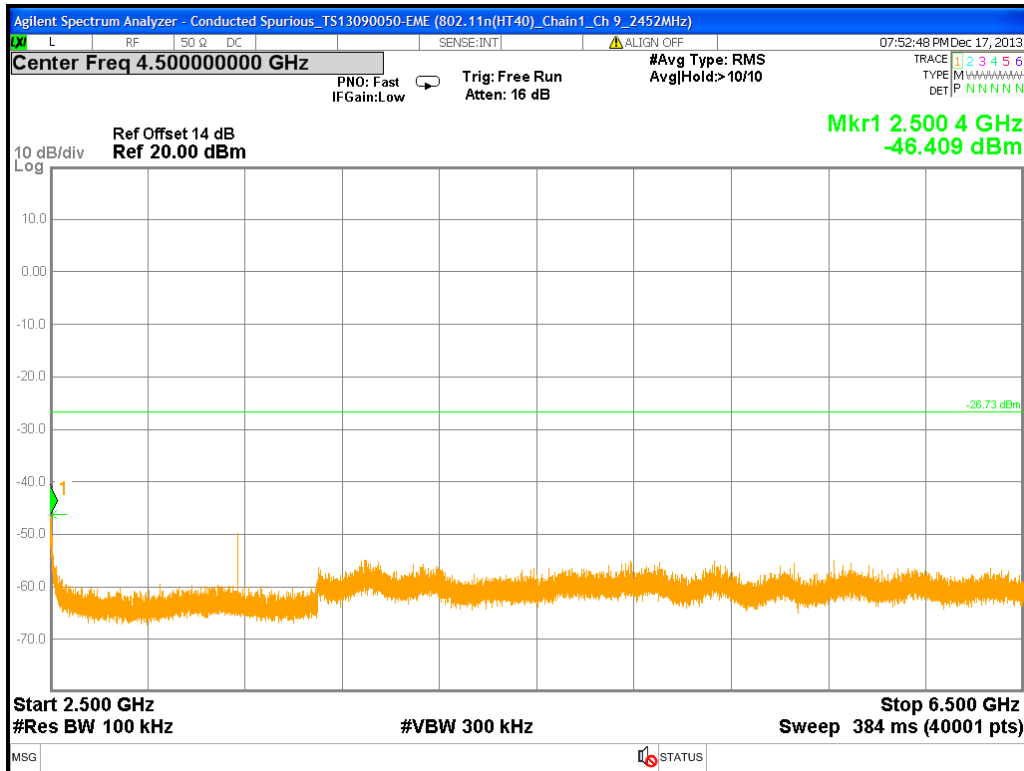

Chain1 : Conducted Spurious @ 802.11n(HT40) Mode Ch 6 (6.5G~10.5G)

Chain1 : Conducted Spurious @ 802.11n(HT40) Mode Ch 6 (10.5G~14.5G)

Chain1 : Conducted Spurious @ 802.11n(HT40) Mode Ch 6 (14.5G~18.5G)

Chain1 : Conducted Spurious @ 802.11n(HT40) Mode Ch 6 (18.5G~22.5G)

Chain1 : Conducted Spurious @ 802.11n(HT40) Mode Ch 6 (22.5G~26.5G)

Chain1 : Conducted Spurious @ 802.11n(HT40) Mode Ch 9

Chain1 : Conducted Spurious @ 802.11n(HT40) Mode Ch 9 (30M~2.5G)

Chain1 : Conducted Spurious @ 802.11n(HT40) Mode Ch 9 (2.5G~6.5G)

Chain1 : Conducted Spurious @ 802.11n(HT40) Mode Ch 9 (6.5G~10.5G)

Chain1 : Conducted Spurious @ 802.11n(HT40) Mode Ch 9 (10.5G~14.5G)

Chain1 : Conducted Spurious @ 802.11n(HT40) Mode Ch 9 (14.5G~18.5G)