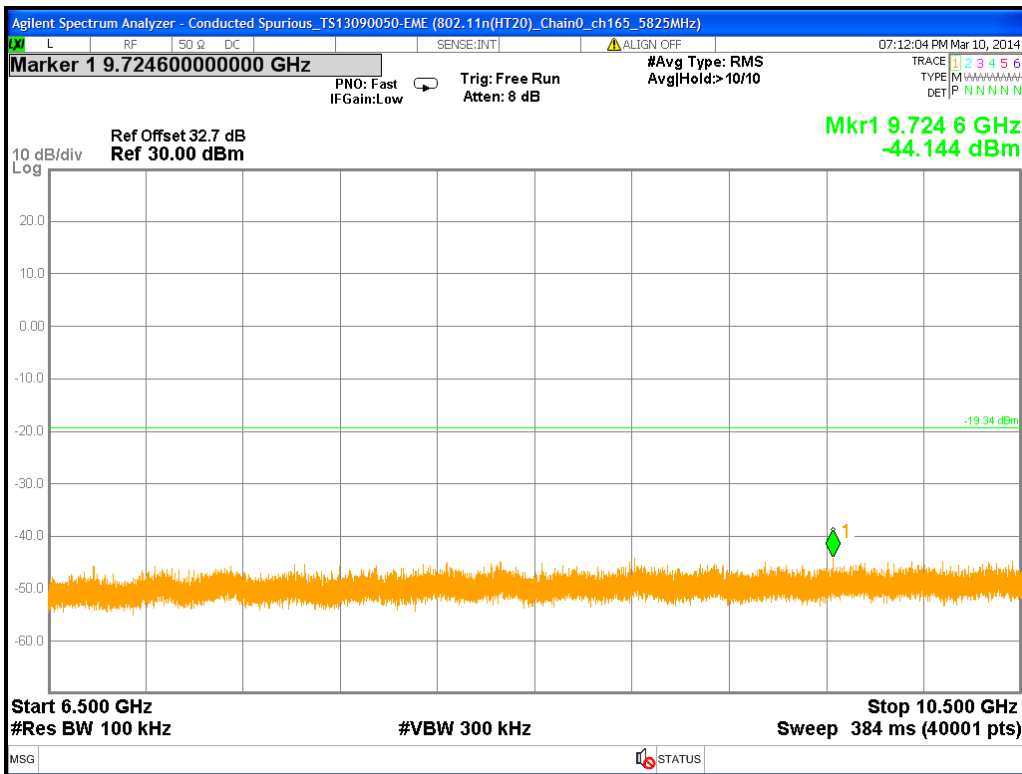

Chain0 : Conducted Spurious @ 802.11a Mode ch149 (10.5G~14.5G)

Chain0 : Conducted Spurious @ 802.11a Mode ch149 (14.5G~18.5G)

Chain0 : Conducted Spurious @ 802.11a Mode ch149 (18.5G~22.5G)

Chain0 : Conducted Spurious @ 802.11a Mode ch149 (22.5G~26.5G)

Chain0 : Conducted Spurious @ 802.11a Mode ch157

Chain0 : Conducted Spurious @ 802.11a Mode ch157 (30M~2.5G)

Chain0 : Conducted Spurious @ 802.11a Mode ch157 (2.5G~6.5G)

Chain0 : Conducted Spurious @ 802.11a Mode ch157 (6.5G~10.5G)

Chain0 : Conducted Spurious @ 802.11a Mode ch157 (10.5G~14.5G)

Chain0 : Conducted Spurious @ 802.11a Mode ch157 (14.5G~18.5G)

Chain0 : Conducted Spurious @ 802.11a Mode ch157 (18.5G~22.5G)

Chain0 : Conducted Spurious @ 802.11a Mode ch157 (22.5G~26.5G)

Chain0 : Conducted Spurious @ 802.11a Mode ch165

Chain0 : Conducted Spurious @ 802.11a Mode ch165 (30M~2.5G)

Chain0 : Conducted Spurious @ 802.11a Mode ch165 (2.5G~6.5G)

Chain0 : Conducted Spurious @ 802.11a Mode ch165 (6.5G~10.5G)