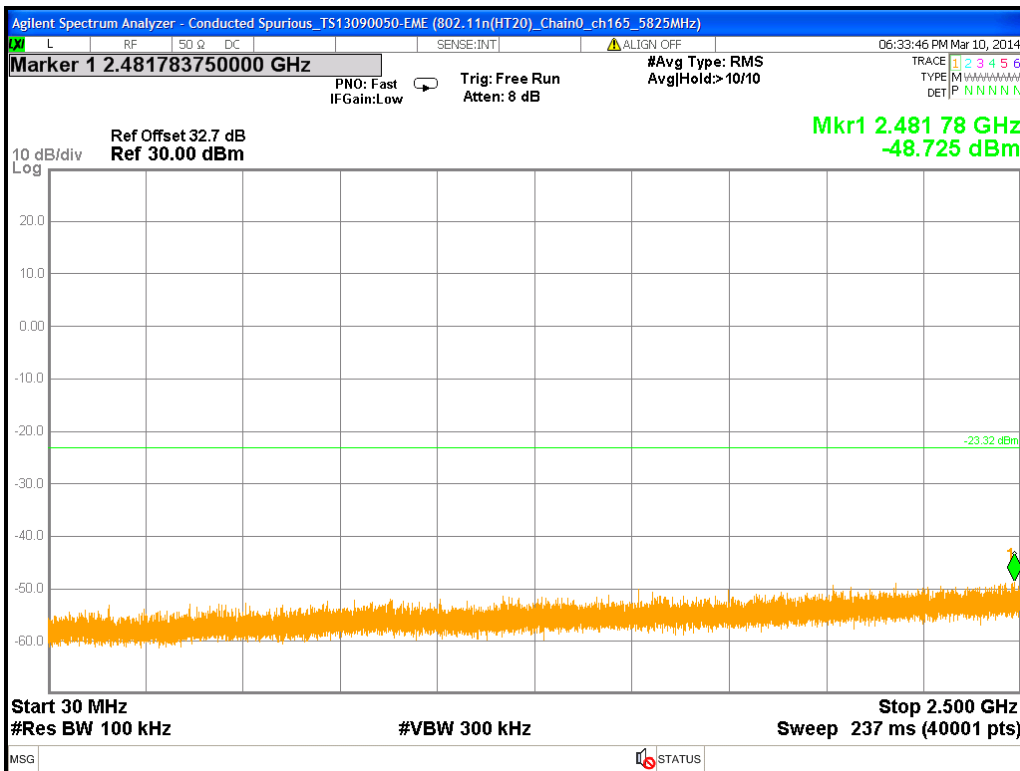

Chain1 : Conducted Spurious @ 802.11a Mode ch165

Chain1 : Conducted Spurious @ 802.11a Mode ch165 (30M~2.5G)

Chain1 : Conducted Spurious @ 802.11a Mode ch165 (2.5G~6.5G)

Chain1 : Conducted Spurious @ 802.11a Mode ch165 (6.5G~10.5G)

Chain1 : Conducted Spurious @ 802.11a Mode ch165 (10.5G~14.5G)

Chain1 : Conducted Spurious @ 802.11a Mode ch165 (14.5G~18.5G)

Chain1 : Conducted Spurious @ 802.11a Mode ch165 (18.5G~22.5G)

Chain1 : Conducted Spurious @ 802.11a Mode ch165 (22.5G~26.5G)

Chain0 : Conducted Spurious @ 802.11n(HT20) Mode ch149

Chain0 : Conducted Spurious @ 802.11n(HT20) Mode ch149 (30M~2.5G)

Chain0 : Conducted Spurious @ 802.11n(HT20) Mode ch149 (2.5G~6.5G)

Chain0 : Conducted Spurious @ 802.11n(HT20) Mode ch149 (6.5G~10.5G)