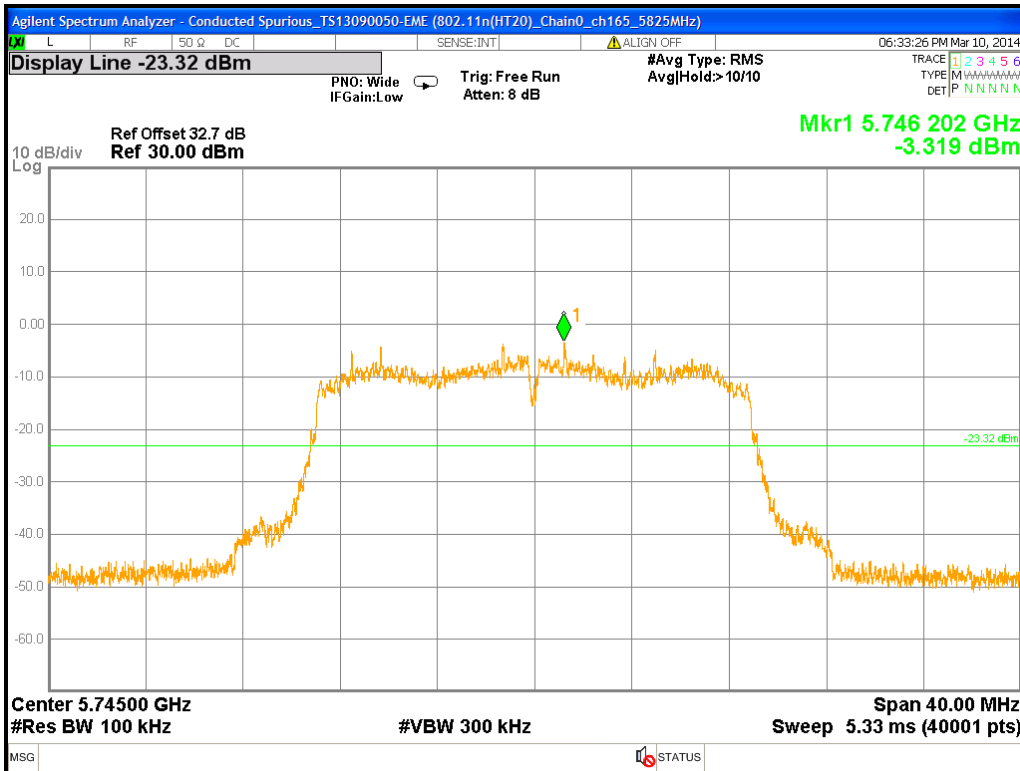

Chain1 : Conducted Spurious @ 802.11a Mode ch165

Chain1 : Conducted Spurious @ 802.11a Mode ch165 (30M~2.5G)

Chain1 : Conducted Spurious @ 802.11a Mode ch165 (2.5G~6.5G)

Chain1 : Conducted Spurious @ 802.11a Mode ch165 (6.5G~10.5G)

Chain1 : Conducted Spurious @ 802.11a Mode ch165 (10.5G~14.5G)

Chain1 : Conducted Spurious @ 802.11a Mode ch165 (14.5G~18.5G)

Chain1 : Conducted Spurious @ 802.11a Mode ch165 (18.5G~22.5G)

Chain1 : Conducted Spurious @ 802.11a Mode ch165 (22.5G~26.5G)

Chain0 : Conducted Spurious @ 802.11n(HT20) Mode ch149

Chain0 : Conducted Spurious @ 802.11n(HT20) Mode ch149 (30M~2.5G)

Chain0 : Conducted Spurious @ 802.11n(HT20) Mode ch149 (2.5G~6.5G)

Chain0 : Conducted Spurious @ 802.11n(HT20) Mode ch149 (6.5G~10.5G)

Chain0 : Conducted Spurious @ 802.11n(HT20) Mode ch149 (10.5G~14.5G)

Chain0 : Conducted Spurious @ 802.11n(HT20) Mode ch149 (14.5G~18.5G)

Chain0 : Conducted Spurious @ 802.11n(HT20) Mode ch149 (18.5G~22.5G)