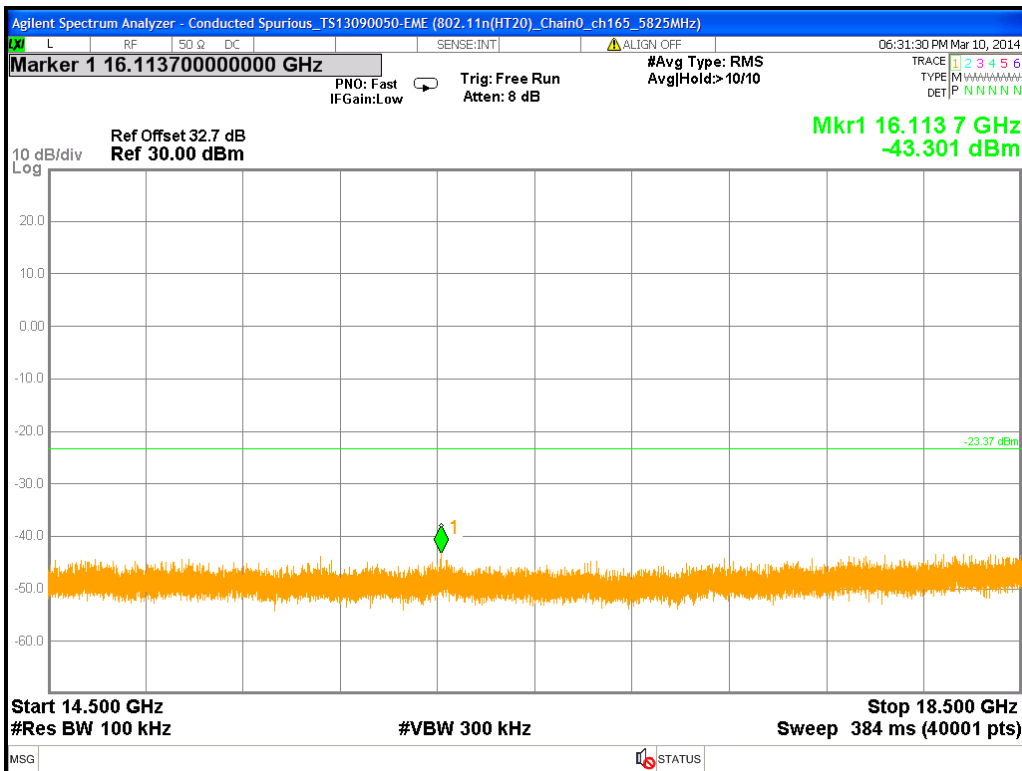

Chain0 : Conducted Spurious @ 802.11n(HT20) Mode ch149 (10.5G~14.5G)

Chain0 : Conducted Spurious @ 802.11n(HT20) Mode ch149 (14.5G~18.5G)

Chain0 : Conducted Spurious @ 802.11n(HT20) Mode ch149 (18.5G~22.5G)

Chain0 : Conducted Spurious @ 802.11n(HT20) Mode ch149 (22.5G~26.5G)

Chain0 : Conducted Spurious @ 802.11n(HT20) Mode ch157

Chain0 : Conducted Spurious @ 802.11n(HT20) Mode ch157 (30M~2.5G)

Chain0 : Conducted Spurious @ 802.11n(HT20) Mode ch157 (2.5G~6.5G)

Chain0 : Conducted Spurious @ 802.11n(HT20) Mode ch157 (6.5G~10.5G)

Chain0 : Conducted Spurious @ 802.11n(HT20) Mode ch157 (10.5G~14.5G)

Chain0 : Conducted Spurious @ 802.11n(HT20) Mode ch157 (14.5G~18.5G)