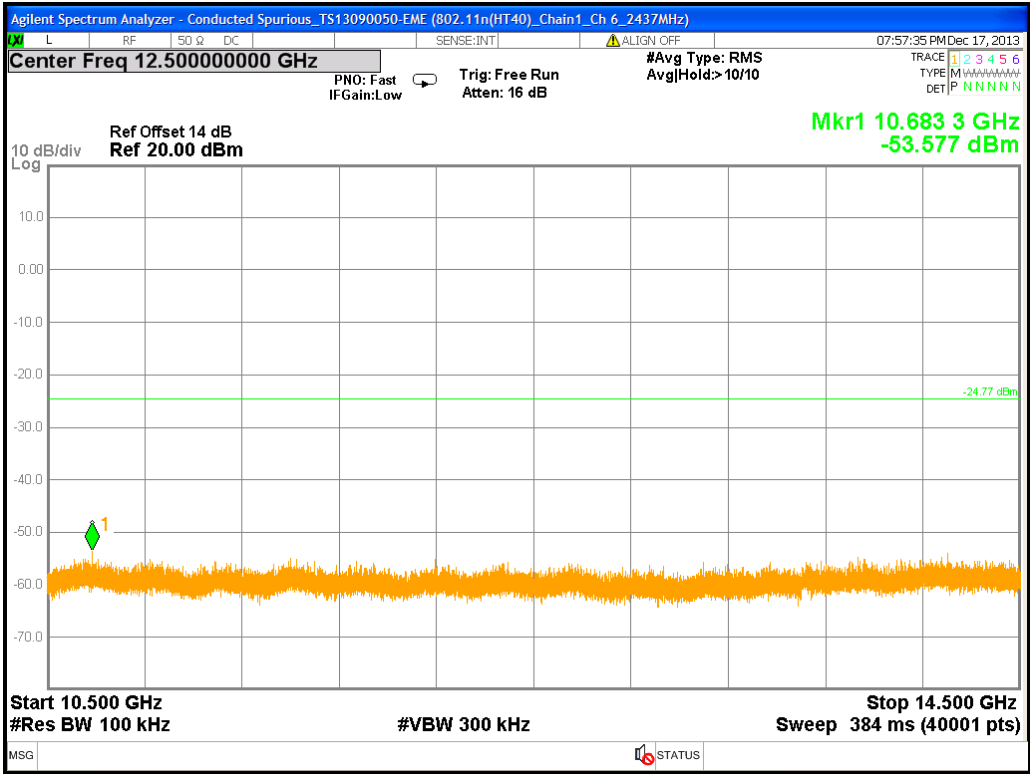

Chain1 : Conducted Spurious @ 802.11n(HT40) Mode Ch 3 (10.5G~14.5G)

Chain1 : Conducted Spurious @ 802.11n(HT40) Mode Ch 3 (14.5G~18.5G)

Chain1 : Conducted Spurious @ 802.11n(HT40) Mode Ch 3 (18.5G~22.5G)

Chain1 : Conducted Spurious @ 802.11n(HT40) Mode Ch 3 (22.5G~26.5G)

Chain1 : Conducted Spurious @ 802.11n(HT40) Mode Ch 6

Chain1 : Conducted Spurious @ 802.11n(HT40) Mode Ch 6 (30M~2.5G)

Chain1 : Conducted Spurious @ 802.11n(HT40) Mode Ch 6 (2.5G~6.5G)

Chain1 : Conducted Spurious @ 802.11n(HT40) Mode Ch 6 (6.5G~10.5G)

Chain1 : Conducted Spurious @ 802.11n(HT40) Mode Ch 6 (10.5G~14.5G)

Chain1 : Conducted Spurious @ 802.11n(HT40) Mode Ch 6 (14.5G~18.5G)