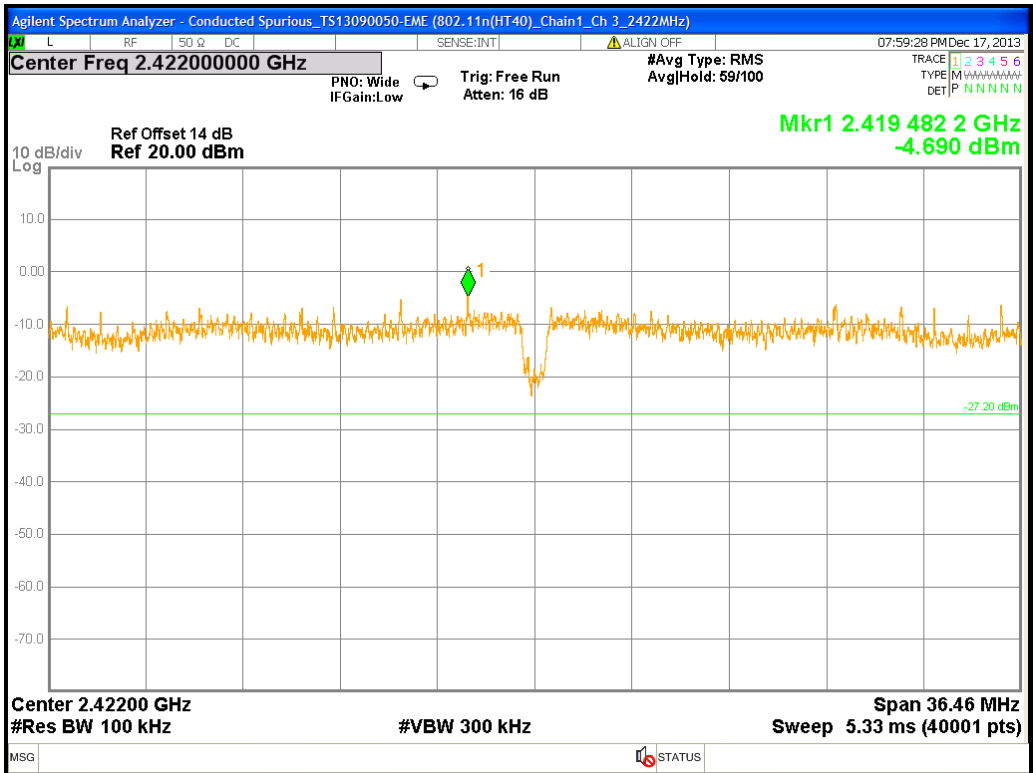

Chain0 : Conducted Spurious @ 802.11n(HT40) Mode Ch 9 (18.5G~22.5G)

Chain0 : Conducted Spurious @ 802.11n(HT40) Mode Ch 9 (22.5G~26.5G)

Chain0 : Conducted Spurious Bandedge @ 802.11n(HT40) Mode Ch 3

Chain0 : Conducted Spurious Bandedge @ 802.11n(HT40) Mode Ch 9

Chain1 : Conducted Spurious @ 802.11n(HT40) Mode Ch 3

Chain1 : Conducted Spurious @ 802.11n(HT40) Mode Ch 3 (30M~2.5G)

Chain1 : Conducted Spurious @ 802.11n(HT40) Mode Ch 3 (2.5G~6.5G)

Chain1 : Conducted Spurious @ 802.11n(HT40) Mode Ch 3 (6.5G~10.5G)

Chain1 : Conducted Spurious @ 802.11n(HT40) Mode Ch 3 (10.5G~14.5G)

Chain1 : Conducted Spurious @ 802.11n(HT40) Mode Ch 3 (14.5G~18.5G)

Chain1 : Conducted Spurious @ 802.11n(HT40) Mode Ch 3 (18.5G~22.5G)