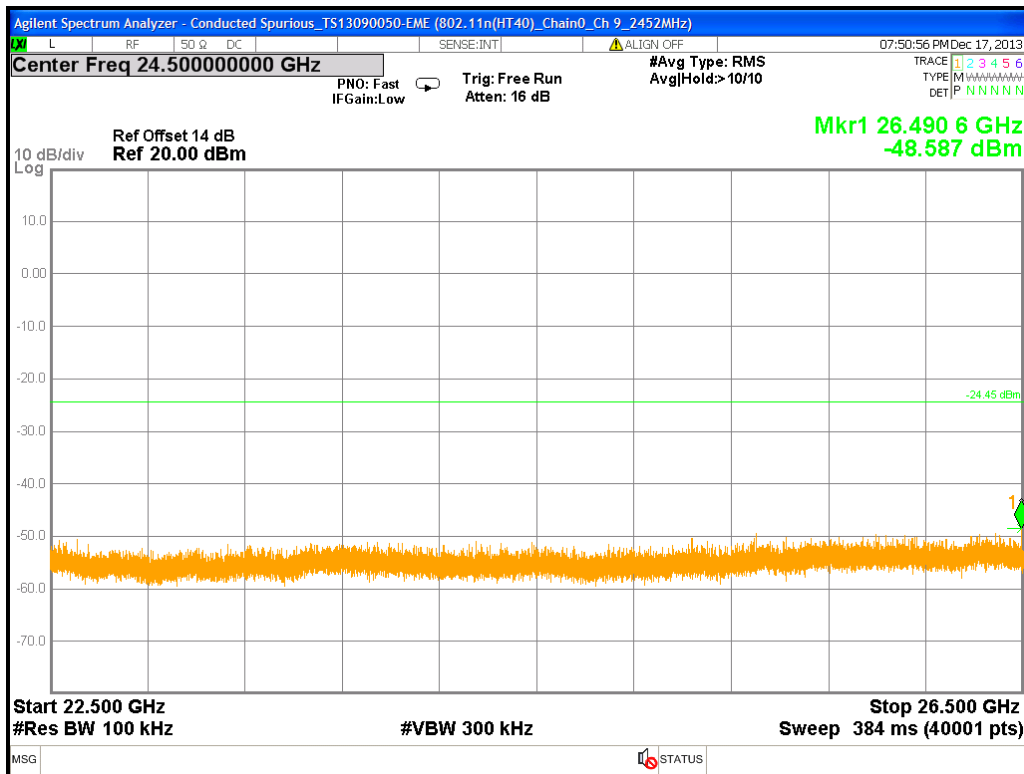

Chain0 : Conducted Spurious @ 802.11n(HT40) Mode Ch 9 (18.5G~22.5G)

Chain0 : Conducted Spurious @ 802.11n(HT40) Mode Ch 9 (22.5G~26.5G)

Chain0 : Conducted Spurious Bandedge @ 802.11n(HT40) Mode Ch 3

Chain0 : Conducted Spurious Bandedge @ 802.11n(HT40) Mode Ch 9

Chain1 : Conducted Spurious @ 802.11n(HT40) Mode Ch 3

Chain1 : Conducted Spurious @ 802.11n(HT40) Mode Ch 3 (30M~2.5G)

Chain1 : Conducted Spurious @ 802.11n(HT40) Mode Ch 3 (2.5G~6.5G)

Chain1 : Conducted Spurious @ 802.11n(HT40) Mode Ch 3 (6.5G~10.5G)