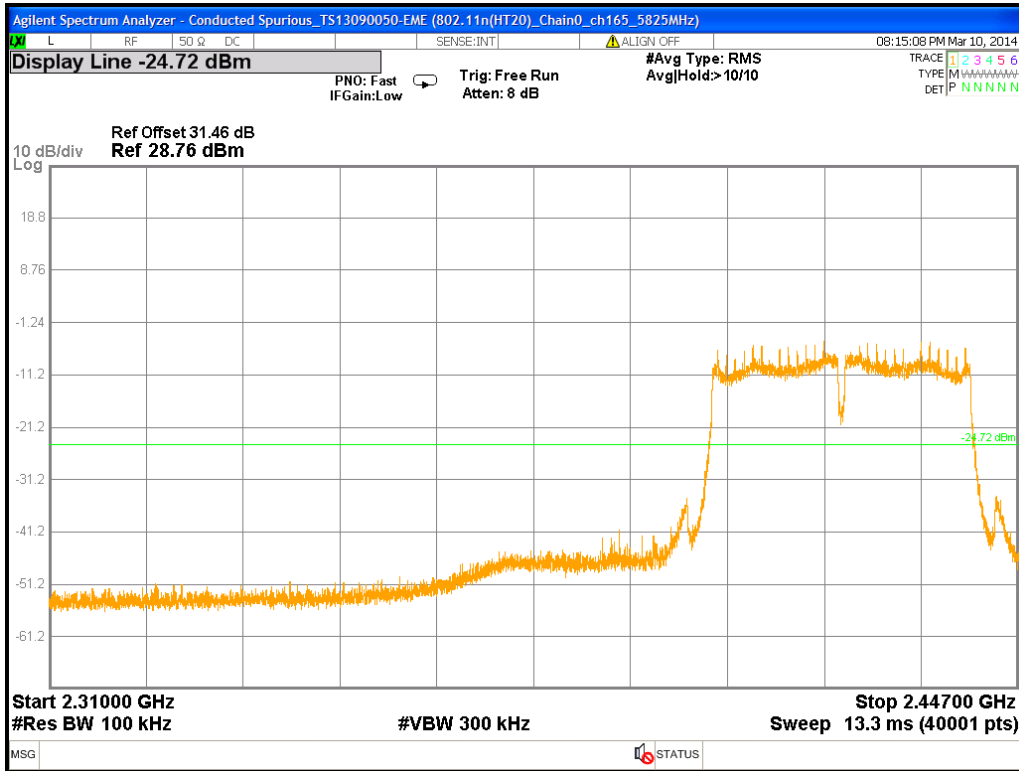

Chain0 : Conducted Spurious @ 802.11n(HT40) Mode Ch 9 (18.5G~22.5G)

Chain0 : Conducted Spurious @ 802.11n(HT40) Mode Ch 9 (22.5G~26.5G)

Chain0 : Conducted Spurious Bandedge @ 802.11n(HT40) Mode Ch 3

Chain0 : Conducted Spurious Bandedge @ 802.11n(HT40) Mode Ch 9

Chain1 : Conducted Spurious @ 802.11n(HT40) Mode Ch 3

Chain1 : Conducted Spurious @ 802.11n(HT40) Mode Ch 3 (30M~2.5G)

Chain1 : Conducted Spurious @ 802.11n(HT40) Mode Ch 3 (2.5G~6.5G)

Chain1 : Conducted Spurious @ 802.11n(HT40) Mode Ch 3 (6.5G~10.5G)