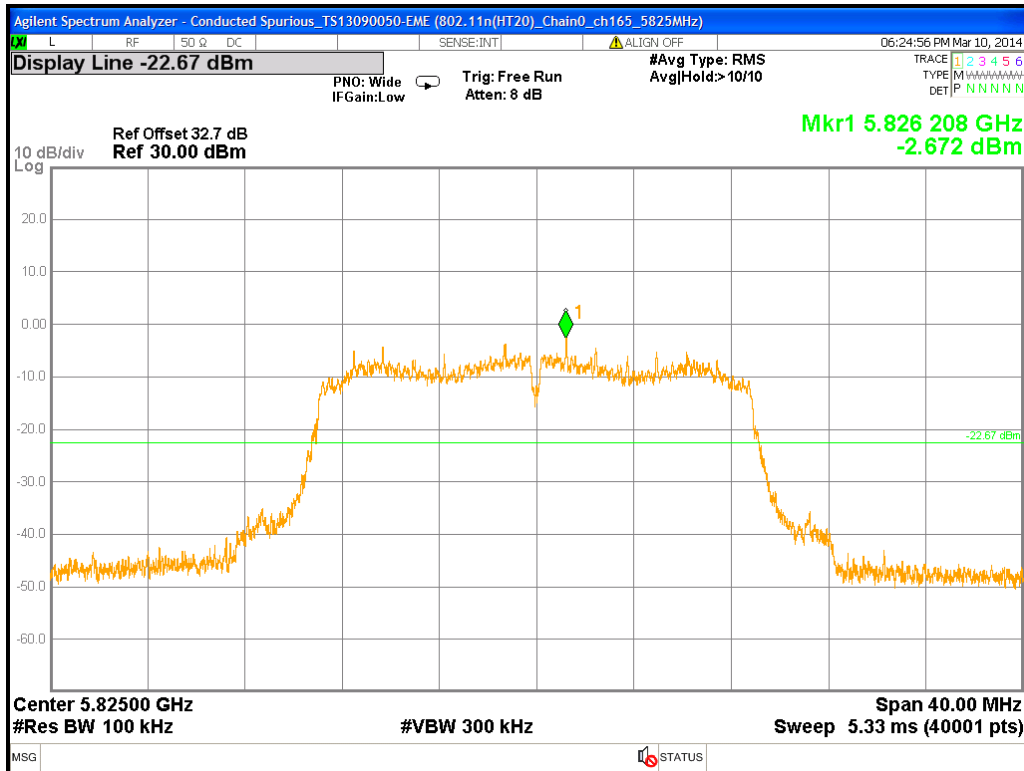

Chain0 : Conducted Spurious @ 802.11n(HT20) Mode ch149 (22.5G~26.5G)

Chain0 : Conducted Spurious @ 802.11n(HT20) Mode ch157

Chain0 : Conducted Spurious @ 802.11n(HT20) Mode ch157 (30M~2.5G)

Chain0 : Conducted Spurious @ 802.11n(HT20) Mode ch157 (2.5G~6.5G)

Chain0 : Conducted Spurious @ 802.11n(HT20) Mode ch157 (6.5G~10.5G)

Chain0 : Conducted Spurious @ 802.11n(HT20) Mode ch157 (10.5G~14.5G)

Chain0 : Conducted Spurious @ 802.11n(HT20) Mode ch157 (14.5G~18.5G)

Chain0 : Conducted Spurious @ 802.11n(HT20) Mode ch157 (18.5G~22.5G)

Chain0 : Conducted Spurious @ 802.11n(HT20) Mode ch157 (22.5G~26.5G)

Chain0 : Conducted Spurious @ 802.11n(HT20) Mode ch165

Chain0 : Conducted Spurious @ 802.11n(HT20) Mode ch165 (30M~2.5G)

Chain0 : Conducted Spurious @ 802.11n(HT20) Mode ch165 (2.5G~6.5G)

Chain0 : Conducted Spurious @ 802.11n(HT20) Mode ch165 (6.5G~10.5G)

Chain0 : Conducted Spurious @ 802.11n(HT20) Mode ch165 (10.5G~14.5G)