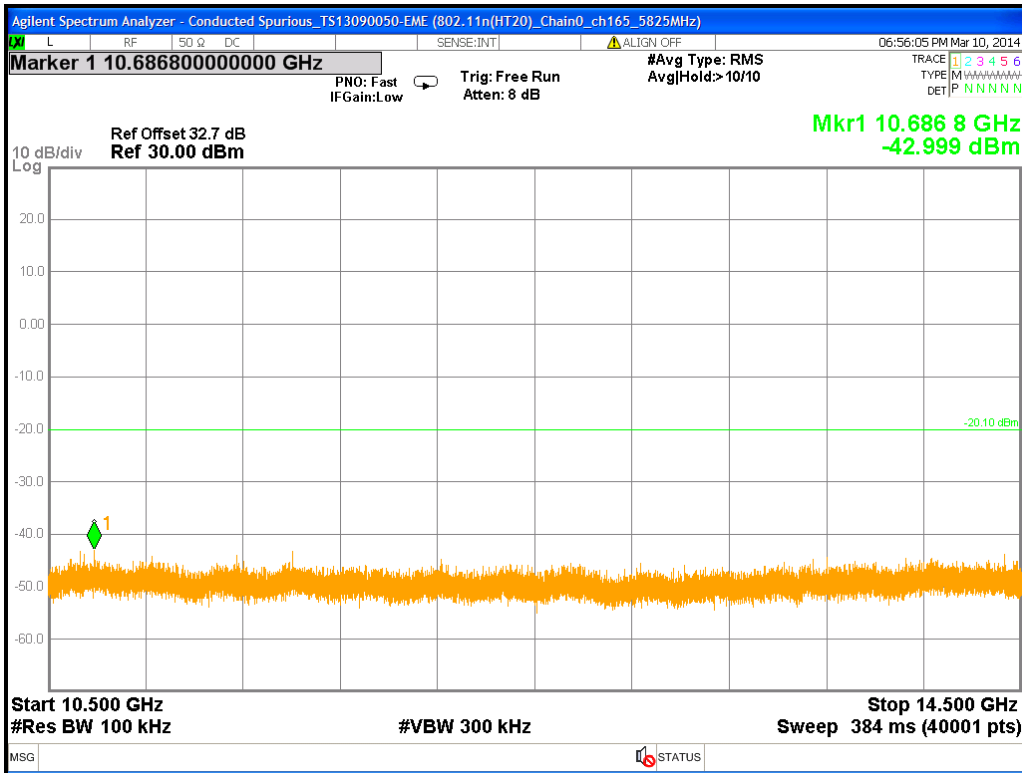

Chain1 : Conducted Spurious @ 802.11n(HT40) Mode Ch 9 (18.5G~22.5G)

Chain1 : Conducted Spurious @ 802.11n(HT40) Mode Ch 9 (22.5G~26.5G)

Chain1 : Conducted Spurious Bandedge @ 802.11n(HT40) Mode Ch 3

Chain1 : Conducted Spurious Bandedge @ 802.11n(HT40) Mode Ch 9

Chain0 : Conducted Spurious @ 802.11a Mode ch149

Chain0 : Conducted Spurious @ 802.11a Mode ch149 (30M~2.5G)

Chain0 : Conducted Spurious @ 802.11a Mode ch149 (2.5G~6.5G)

Chain0 : Conducted Spurious @ 802.11a Mode ch149 (6.5G~10.5G)

Chain0 : Conducted Spurious @ 802.11a Mode ch149 (10.5G~14.5G)

Chain0 : Conducted Spurious @ 802.11a Mode ch149 (14.5G~18.5G)

Chain0 : Conducted Spurious @ 802.11a Mode ch149 (18.5G~22.5G)

Chain0 : Conducted Spurious @ 802.11a Mode ch149 (22.5G~26.5G)

Chain0 : Conducted Spurious @ 802.11a Mode ch157

Chain0 : Conducted Spurious @ 802.11a Mode ch157 (30M~2.5G)

Chain0 : Conducted Spurious @ 802.11a Mode ch157 (2.5G~6.5G)

Chain0 : Conducted Spurious @ 802.11a Mode ch157 (6.5G~10.5G)