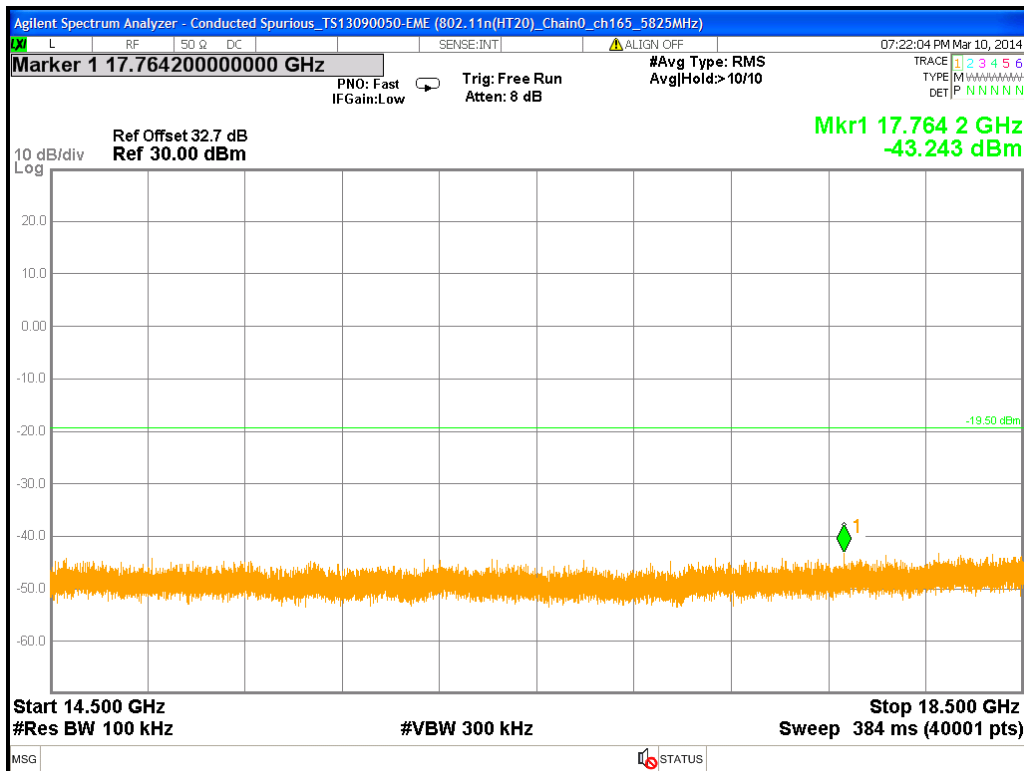

Chain1 : Conducted Spurious @ 802.11a Mode ch157 (10.5G~14.5G)

Chain1 : Conducted Spurious @ 802.11a Mode ch157 (14.5G~18.5G)

Chain1 : Conducted Spurious @ 802.11a Mode ch157 (18.5G~22.5G)

Chain1 : Conducted Spurious @ 802.11a Mode ch157 (22.5G~26.5G)

Chain1 : Conducted Spurious @ 802.11a Mode ch165

Chain1 : Conducted Spurious @ 802.11a Mode ch165 (30M~2.5G)

Chain1 : Conducted Spurious @ 802.11a Mode ch165 (2.5G~6.5G)

Chain1 : Conducted Spurious @ 802.11a Mode ch165 (6.5G~10.5G)

Chain1 : Conducted Spurious @ 802.11a Mode ch165 (10.5G~14.5G)

Chain1 : Conducted Spurious @ 802.11a Mode ch165 (14.5G~18.5G)

Chain1 : Conducted Spurious @ 802.11a Mode ch165 (18.5G~22.5G)

Chain1 : Conducted Spurious @ 802.11a Mode ch165 (22.5G~26.5G)