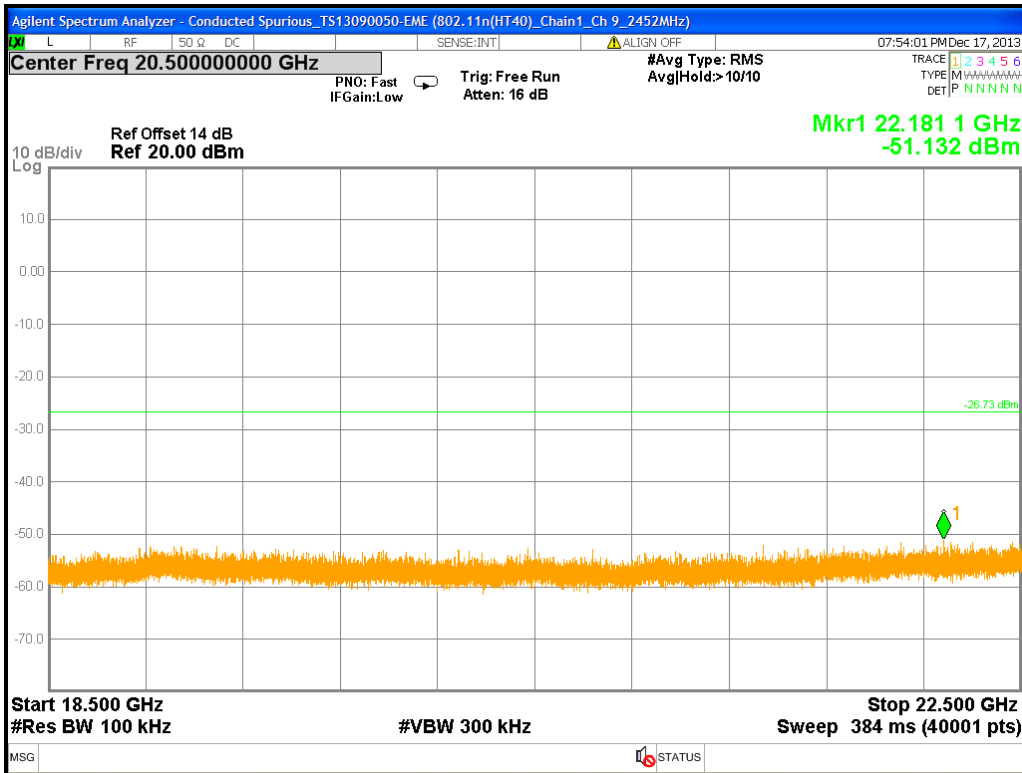

Chain1 : Conducted Spurious @ 802.11n(HT40) Mode Ch 6 (18.5G~22.5G)

Chain1 : Conducted Spurious @ 802.11n(HT40) Mode Ch 6 (22.5G~26.5G)

Chain1 : Conducted Spurious @ 802.11n(HT40) Mode Ch 9

Chain1 : Conducted Spurious @ 802.11n(HT40) Mode Ch 9 (30M~2.5G)

Chain1 : Conducted Spurious @ 802.11n(HT40) Mode Ch 9 (2.5G~6.5G)

Chain1 : Conducted Spurious @ 802.11n(HT40) Mode Ch 9 (6.5G~10.5G)

Chain1 : Conducted Spurious @ 802.11n(HT40) Mode Ch 9 (10.5G~14.5G)

Chain1 : Conducted Spurious @ 802.11n(HT40) Mode Ch 9 (14.5G~18.5G)

Chain1 : Conducted Spurious @ 802.11n(HT40) Mode Ch 9 (18.5G~22.5G)

Chain1 : Conducted Spurious @ 802.11n(HT40) Mode Ch 9 (22.5G~26.5G)

Chain1 : Conducted Spurious Bandedge @ 802.11n(HT40) Mode Ch 3

Chain1 : Conducted Spurious Bandedge @ 802.11n(HT40) Mode Ch 9

Chain0 : Conducted Spurious @ 802.11a Mode ch149

Chain0 : Conducted Spurious @ 802.11a Mode ch149 (30M~2.5G)

Chain0 : Conducted Spurious @ 802.11a Mode ch149 (2.5G~6.5G)

Chain0 : Conducted Spurious @ 802.11a Mode ch149 (6.5G~10.5G)