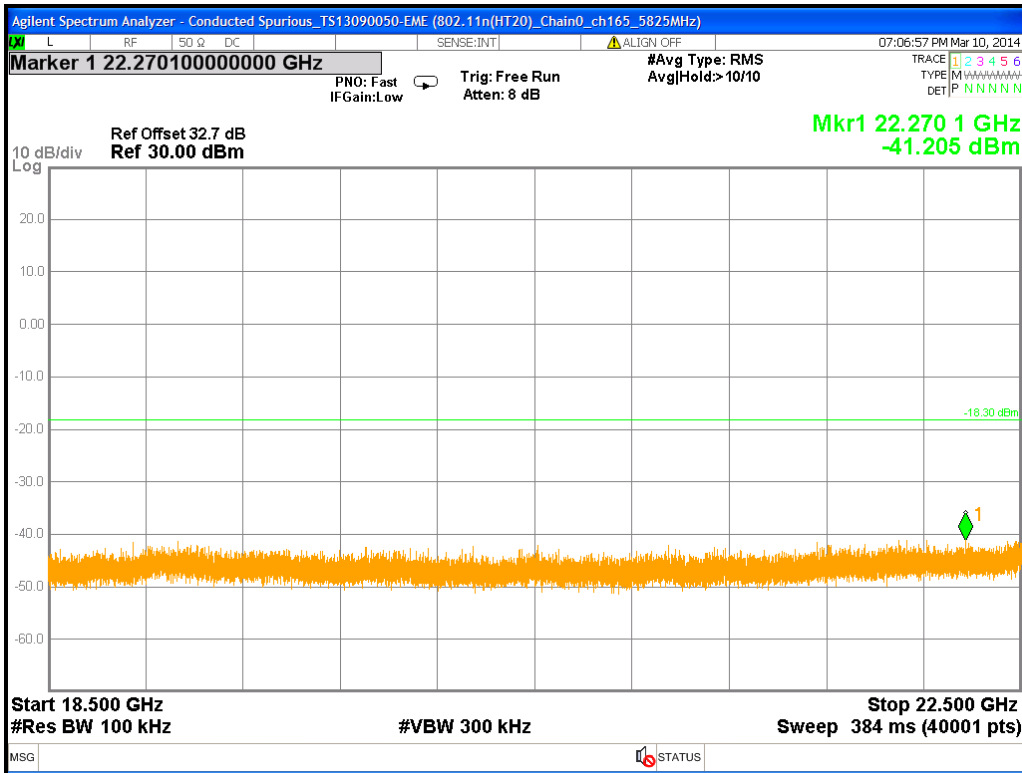

Chain1 : Conducted Spurious @ 802.11a Mode ch149 (10.5G~14.5G)

Chain1 : Conducted Spurious @ 802.11a Mode ch149 (14.5G~18.5G)

Chain1 : Conducted Spurious @ 802.11a Mode ch149 (18.5G~22.5G)

Chain1 : Conducted Spurious @ 802.11a Mode ch149 (22.5G~26.5G)

Chain1 : Conducted Spurious @ 802.11a Mode ch157

Chain1 : Conducted Spurious @ 802.11a Mode ch157 (30M~2.5G)

Chain1 : Conducted Spurious @ 802.11a Mode ch157 (2.5G~6.5G)

Chain1 : Conducted Spurious @ 802.11a Mode ch157 (6.5G~10.5G)

Chain1 : Conducted Spurious @ 802.11a Mode ch157 (10.5G~14.5G)

Chain1 : Conducted Spurious @ 802.11a Mode ch157 (14.5G~18.5G)

Chain1 : Conducted Spurious @ 802.11a Mode ch157 (18.5G~22.5G)

Chain1 : Conducted Spurious @ 802.11a Mode ch157 (22.5G~26.5G)