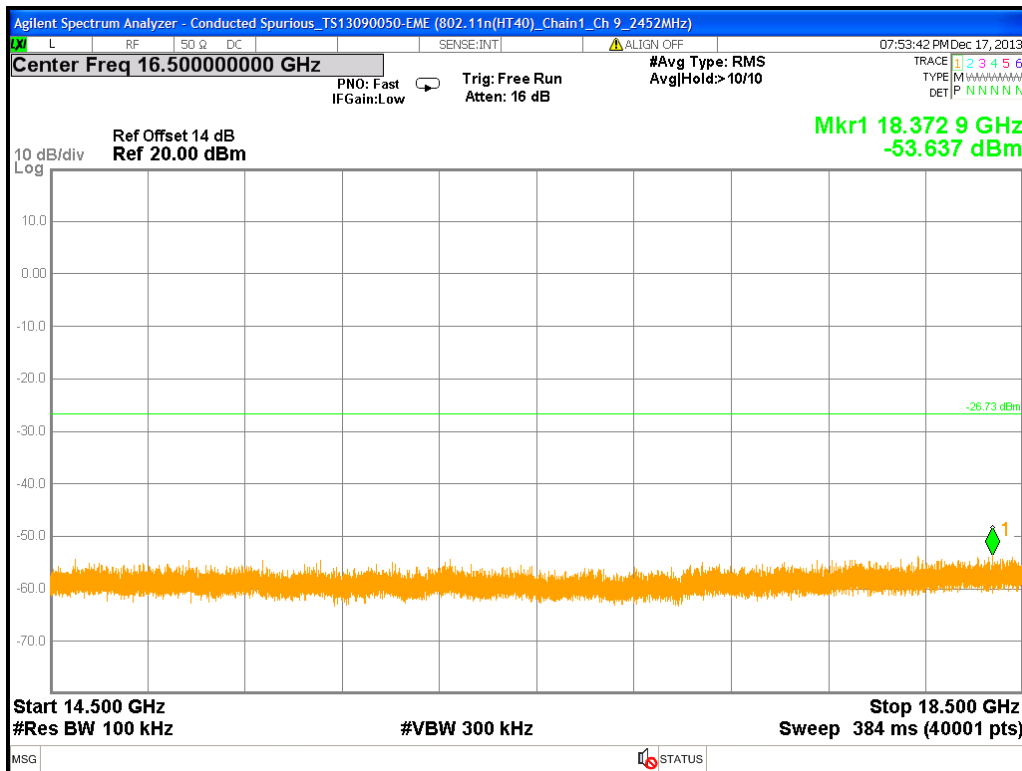

Chain1 : Conducted Spurious @ 802.11n(HT40) Mode Ch 6 (18.5G~22.5G)

Chain1 : Conducted Spurious @ 802.11n(HT40) Mode Ch 6 (22.5G~26.5G)

Chain1 : Conducted Spurious @ 802.11n(HT40) Mode Ch 9

Chain1 : Conducted Spurious @ 802.11n(HT40) Mode Ch 9 (30M~2.5G)

Chain1 : Conducted Spurious @ 802.11n(HT40) Mode Ch 9 (2.5G~6.5G)

Chain1 : Conducted Spurious @ 802.11n(HT40) Mode Ch 9 (6.5G~10.5G)

Chain1 : Conducted Spurious @ 802.11n(HT40) Mode Ch 9 (10.5G~14.5G)

Chain1 : Conducted Spurious @ 802.11n(HT40) Mode Ch 9 (14.5G~18.5G)

Chain1 : Conducted Spurious @ 802.11n(HT40) Mode Ch 9 (18.5G~22.5G)

Chain1 : Conducted Spurious @ 802.11n(HT40) Mode Ch 9 (22.5G~26.5G)

Chain1 : Conducted Spurious Bandedge @ 802.11n(HT40) Mode Ch 3

Chain1 : Conducted Spurious Bandedge @ 802.11n(HT40) Mode Ch 9

Chain0 : Conducted Spurious @ 802.11a Mode ch149

Chain0 : Conducted Spurious @ 802.11a Mode ch149 (30M~2.5G)

Chain0 : Conducted Spurious @ 802.11a Mode ch149 (2.5G~6.5G)

Chain0 : Conducted Spurious @ 802.11a Mode ch149 (6.5G~10.5G)