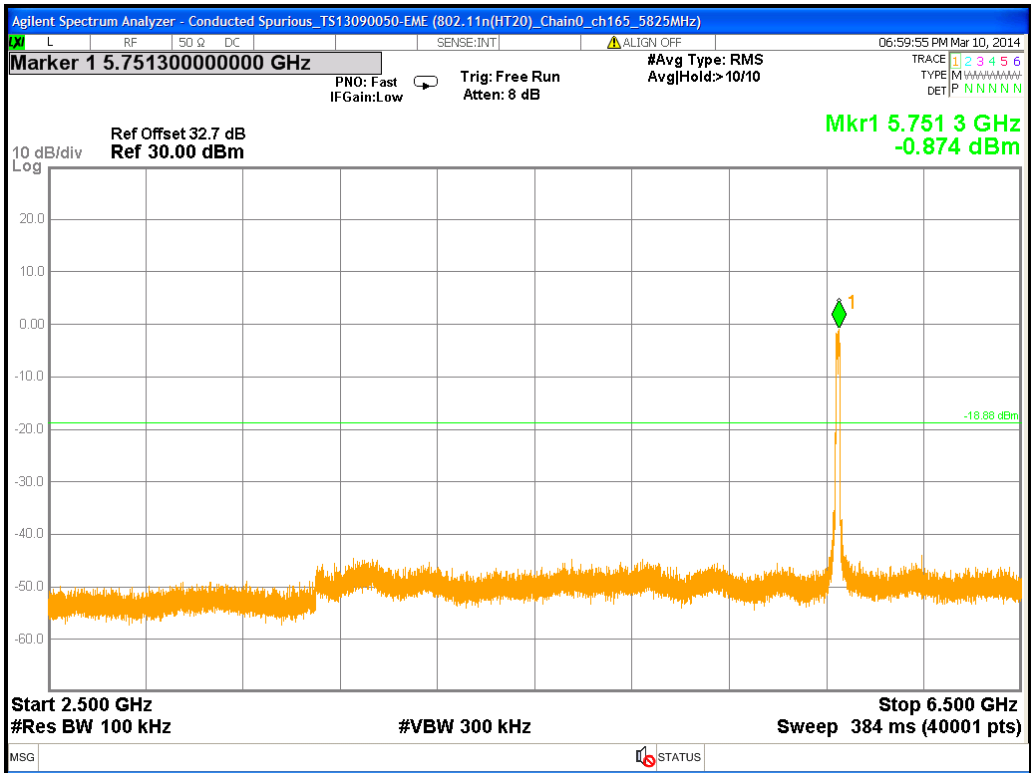

Chain0 : Conducted Spurious @ 802.11a Mode ch165

Chain0 : Conducted Spurious @ 802.11a Mode ch165 (30M~2.5G)

Chain0 : Conducted Spurious @ 802.11a Mode ch165 (2.5G~6.5G)

Chain0 : Conducted Spurious @ 802.11a Mode ch165 (6.5G~10.5G)

Chain0 : Conducted Spurious @ 802.11a Mode ch165 (10.5G~14.5G)

Chain0 : Conducted Spurious @ 802.11a Mode ch165 (14.5G~18.5G)

Chain0 : Conducted Spurious @ 802.11a Mode ch165 (18.5G~22.5G)

Chain0 : Conducted Spurious @ 802.11a Mode ch165 (22.5G~26.5G)

Chain1 : Conducted Spurious @ 802.11a Mode ch149

Chain1 : Conducted Spurious @ 802.11a Mode ch149 (30M~2.5G)

Chain1 : Conducted Spurious @ 802.11a Mode ch149 (2.5G~6.5G)

Chain1 : Conducted Spurious @ 802.11a Mode ch149 (6.5G~10.5G)

Chain1 : Conducted Spurious @ 802.11a Mode ch149 (10.5G~14.5G)

Chain1 : Conducted Spurious @ 802.11a Mode ch149 (14.5G~18.5G)

Chain1 : Conducted Spurious @ 802.11a Mode ch149 (18.5G~22.5G)

Chain1 : Conducted Spurious @ 802.11a Mode ch149 (22.5G~26.5G)