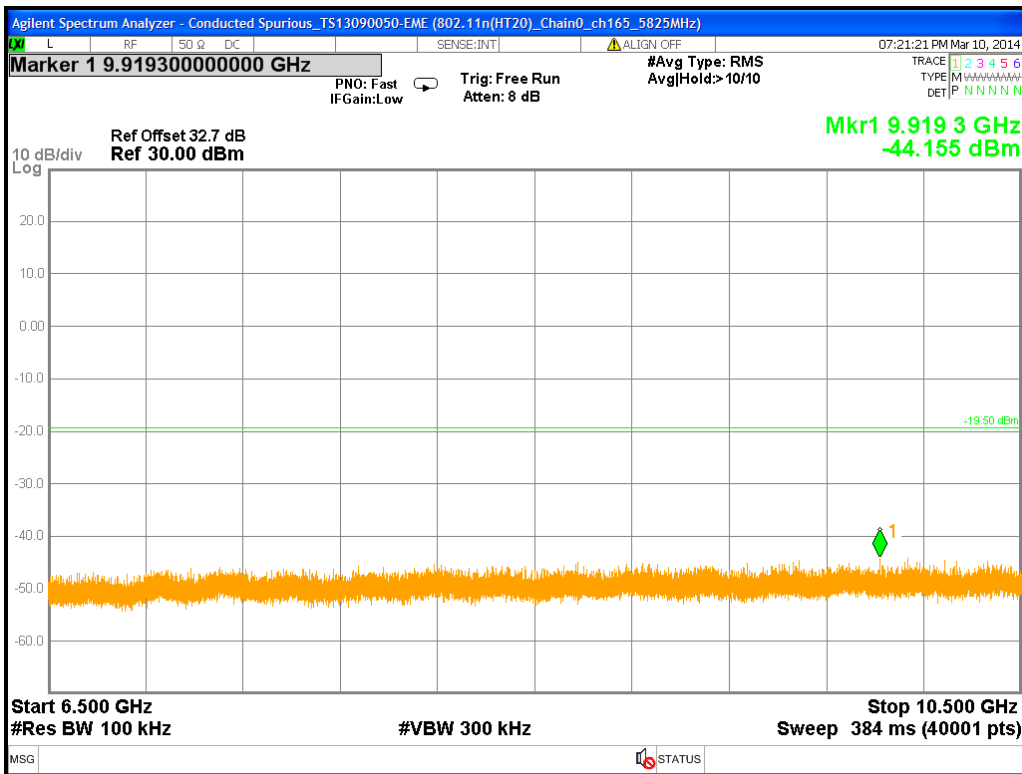

Chain1 : Conducted Spurious @ 802.11a Mode ch157 (10.5G~14.5G)

Chain1 : Conducted Spurious @ 802.11a Mode ch157 (14.5G~18.5G)

Chain1 : Conducted Spurious @ 802.11a Mode ch157 (18.5G~22.5G)

Chain1 : Conducted Spurious @ 802.11a Mode ch157 (22.5G~26.5G)

Chain1 : Conducted Spurious @ 802.11a Mode ch165

Chain1 : Conducted Spurious @ 802.11a Mode ch165 (30M~2.5G)

Chain1 : Conducted Spurious @ 802.11a Mode ch165 (2.5G~6.5G)

Chain1 : Conducted Spurious @ 802.11a Mode ch165 (6.5G~10.5G)

Chain1 : Conducted Spurious @ 802.11a Mode ch165 (10.5G~14.5G)

Chain1 : Conducted Spurious @ 802.11a Mode ch165 (14.5G~18.5G)

Chain1 : Conducted Spurious @ 802.11a Mode ch165 (18.5G~22.5G)

Chain1 : Conducted Spurious @ 802.11a Mode ch165 (22.5G~26.5G)