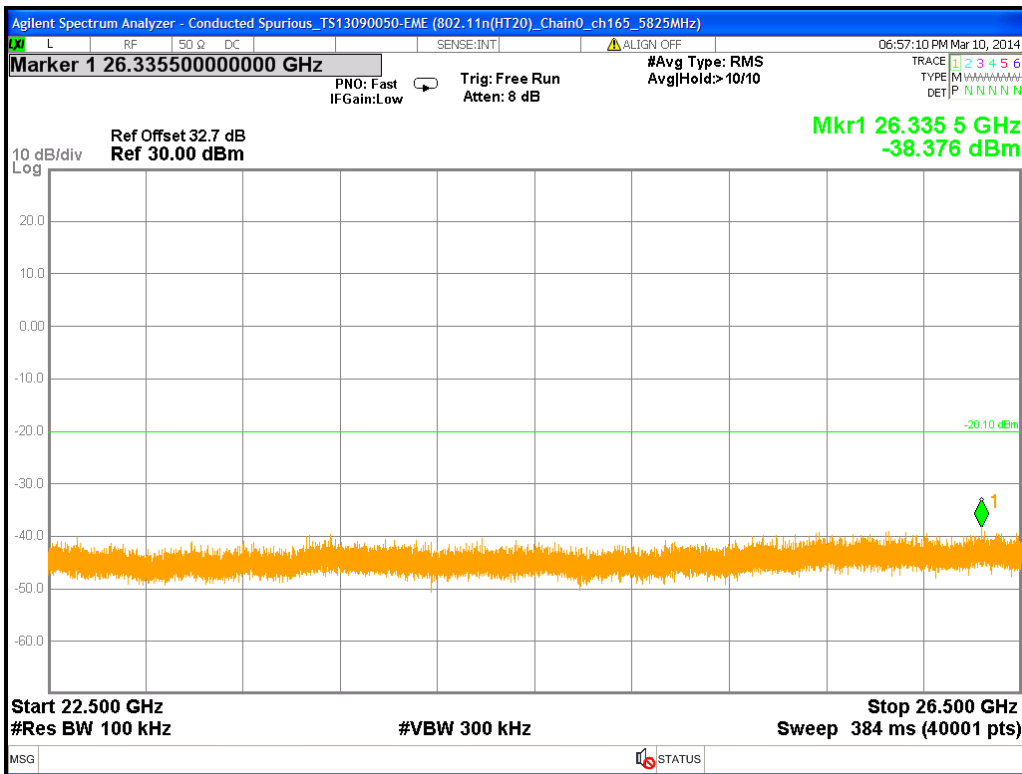

Chain0 : Conducted Spurious @ 802.11a Mode ch149

Chain0 : Conducted Spurious @ 802.11a Mode ch149 (30M~2.5G)

Chain0 : Conducted Spurious @ 802.11a Mode ch149 (2.5G~6.5G)

Chain0 : Conducted Spurious @ 802.11a Mode ch149 (6.5G~10.5G)

Chain0 : Conducted Spurious @ 802.11a Mode ch149 (10.5G~14.5G)

Chain0 : Conducted Spurious @ 802.11a Mode ch149 (14.5G~18.5G)

Chain0 : Conducted Spurious @ 802.11a Mode ch149 (18.5G~22.5G)

Chain0 : Conducted Spurious @ 802.11a Mode ch149 (22.5G~26.5G)

Chain0 : Conducted Spurious @ 802.11a Mode ch157

Chain0 : Conducted Spurious @ 802.11a Mode ch157 (30M~2.5G)

Chain0 : Conducted Spurious @ 802.11a Mode ch157 (2.5G~6.5G)

Chain0 : Conducted Spurious @ 802.11a Mode ch157 (6.5G~10.5G)

Chain0 : Conducted Spurious @ 802.11a Mode ch157 (10.5G~14.5G)

Chain0 : Conducted Spurious @ 802.11a Mode ch157 (14.5G~18.5G)

Chain0 : Conducted Spurious @ 802.11a Mode ch157 (18.5G~22.5G)

Chain0 : Conducted Spurious @ 802.11a Mode ch157 (22.5G~26.5G)