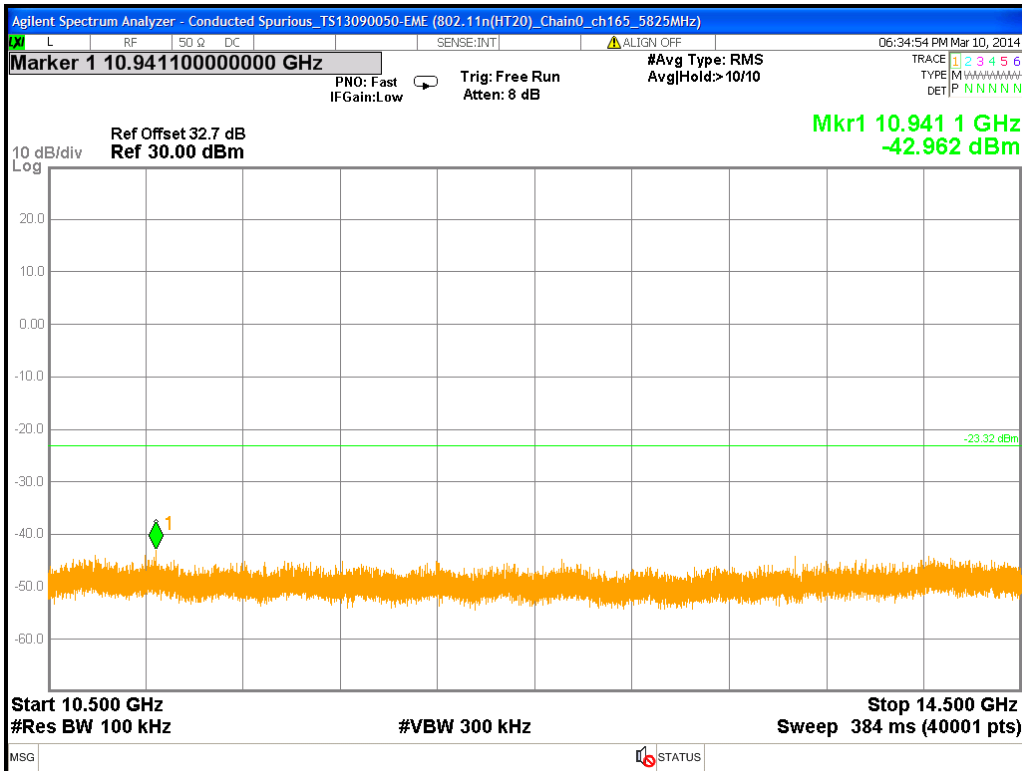

Chain1 : Conducted Spurious @ 802.11a Mode ch165 (10.5G~14.5G)

Chain1 : Conducted Spurious @ 802.11a Mode ch165 (14.5G~18.5G)

Chain1 : Conducted Spurious @ 802.11a Mode ch165 (18.5G~22.5G)

Chain1 : Conducted Spurious @ 802.11a Mode ch165 (22.5G~26.5G)

Chain0 : Conducted Spurious @ 802.11n(HT20) Mode ch149

Chain0 : Conducted Spurious @ 802.11n(HT20) Mode ch149 (30M~2.5G)

Chain0 : Conducted Spurious @ 802.11n(HT20) Mode ch149 (2.5G~6.5G)

Chain0 : Conducted Spurious @ 802.11n(HT20) Mode ch149 (6.5G~10.5G)

Chain0 : Conducted Spurious @ 802.11n(HT20) Mode ch149 (10.5G~14.5G)

Chain0 : Conducted Spurious @ 802.11n(HT20) Mode ch149 (14.5G~18.5G)

Chain0 : Conducted Spurious @ 802.11n(HT20) Mode ch149 (18.5G~22.5G)