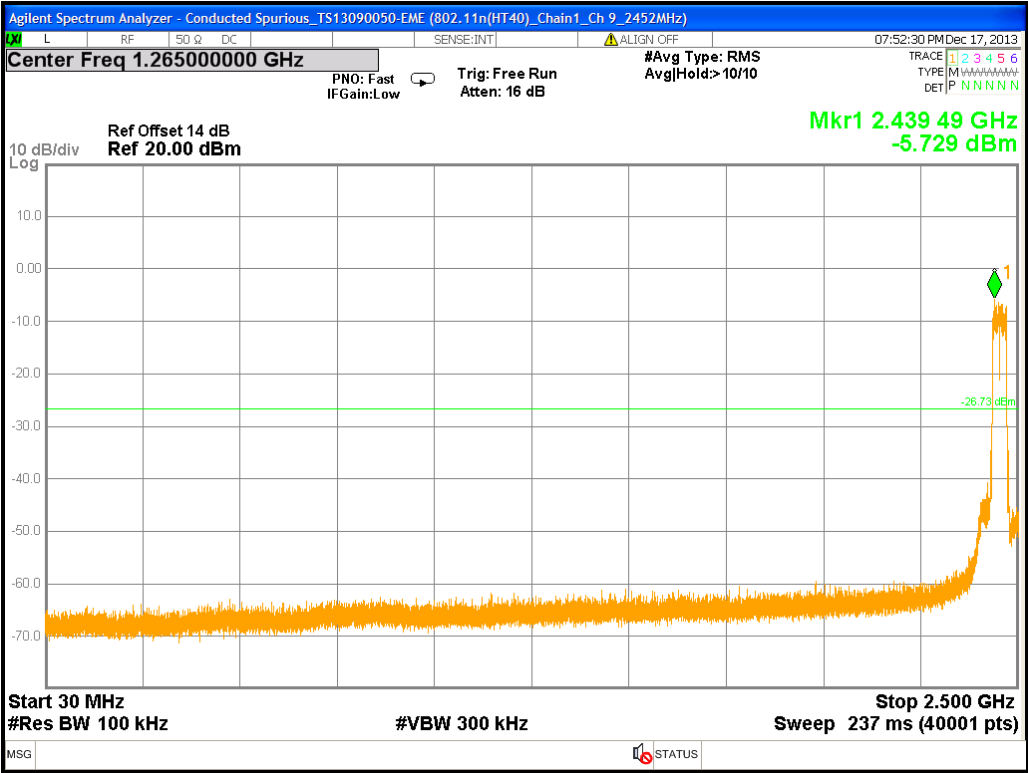

Chain1 : Conducted Spurious @ 802.11n(HT40) Mode Ch 6 (6.5G~10.5G)

Chain1 : Conducted Spurious @ 802.11n(HT40) Mode Ch 6 (10.5G~14.5G)

Chain1 : Conducted Spurious @ 802.11n(HT40) Mode Ch 6 (14.5G~18.5G)

Chain1 : Conducted Spurious @ 802.11n(HT40) Mode Ch 6 (18.5G~22.5G)

Chain1 : Conducted Spurious @ 802.11n(HT40) Mode Ch 6 (22.5G~26.5G)

Chain1 : Conducted Spurious @ 802.11n(HT40) Mode Ch 9

Chain1 : Conducted Spurious @ 802.11n(HT40) Mode Ch 9 (30M~2.5G)

Chain1 : Conducted Spurious @ 802.11n(HT40) Mode Ch 9 (2.5G~6.5G)

Chain1 : Conducted Spurious @ 802.11n(HT40) Mode Ch 9 (6.5G~10.5G)

Chain1 : Conducted Spurious @ 802.11n(HT40) Mode Ch 9 (10.5G~14.5G)

Chain1 : Conducted Spurious @ 802.11n(HT40) Mode Ch 9 (14.5G~18.5G)