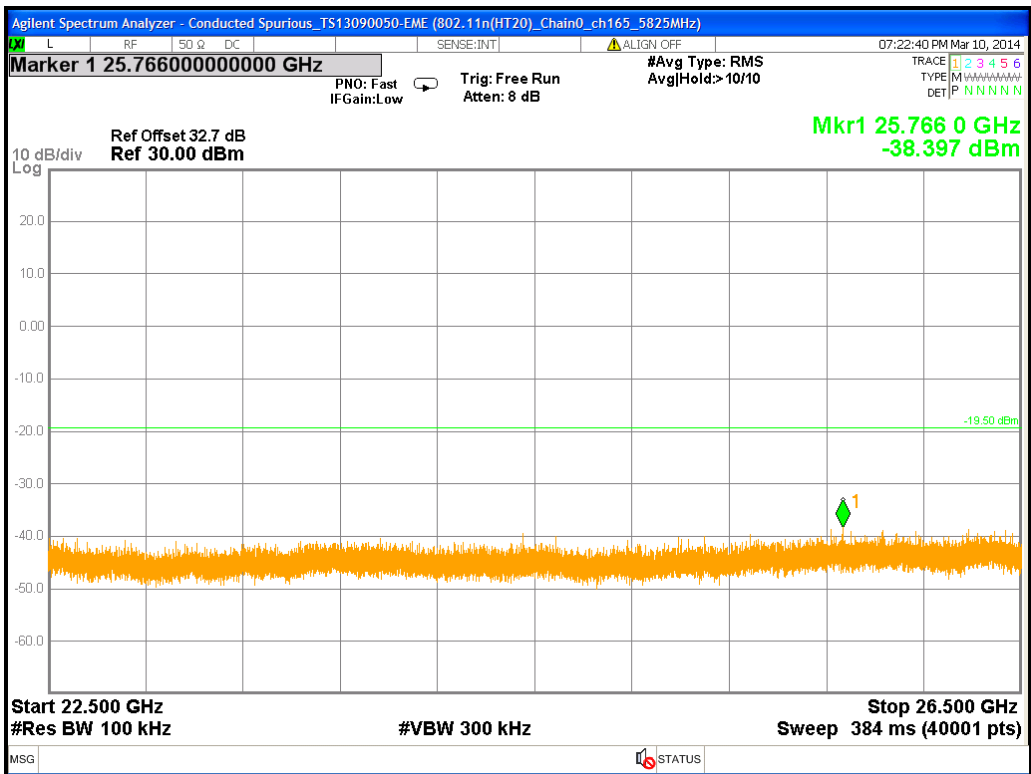

Chain1 : Conducted Spurious @ 802.11a Mode ch165

Chain1 : Conducted Spurious @ 802.11a Mode ch165 (30M~2.5G)

Chain1 : Conducted Spurious @ 802.11a Mode ch165 (2.5G~6.5G)

Chain1 : Conducted Spurious @ 802.11a Mode ch165 (6.5G~10.5G)

Chain1 : Conducted Spurious @ 802.11a Mode ch165 (10.5G~14.5G)

Chain1 : Conducted Spurious @ 802.11a Mode ch165 (14.5G~18.5G)

Chain1 : Conducted Spurious @ 802.11a Mode ch165 (18.5G~22.5G)

Chain1 : Conducted Spurious @ 802.11a Mode ch165 (22.5G~26.5G)

Chain0 : Conducted Spurious @ 802.11n(HT20) Mode ch149

Chain0 : Conducted Spurious @ 802.11n(HT20) Mode ch149 (30M~2.5G)

Chain0 : Conducted Spurious @ 802.11n(HT20) Mode ch149 (2.5G~6.5G)

Chain0 : Conducted Spurious @ 802.11n(HT20) Mode ch149 (6.5G~10.5G)