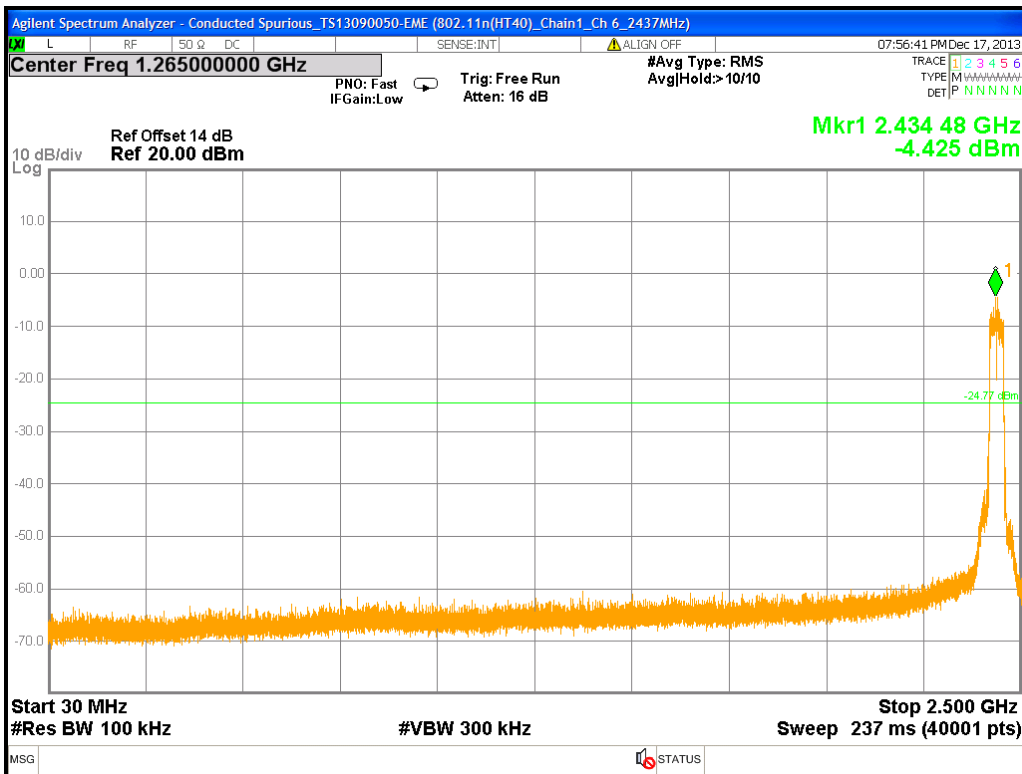

Chain1 : Conducted Spurious @ 802.11n(HT40) Mode Ch 3

Chain1 : Conducted Spurious @ 802.11n(HT40) Mode Ch 3 (30M~2.5G)

Chain1 : Conducted Spurious @ 802.11n(HT40) Mode Ch 3 (2.5G~6.5G)

Chain1 : Conducted Spurious @ 802.11n(HT40) Mode Ch 3 (6.5G~10.5G)

Chain1 : Conducted Spurious @ 802.11n(HT40) Mode Ch 3 (10.5G~14.5G)

Chain1 : Conducted Spurious @ 802.11n(HT40) Mode Ch 3 (14.5G~18.5G)

Chain1 : Conducted Spurious @ 802.11n(HT40) Mode Ch 3 (18.5G~22.5G)

Chain1 : Conducted Spurious @ 802.11n(HT40) Mode Ch 3 (22.5G~26.5G)

Chain1 : Conducted Spurious @ 802.11n(HT40) Mode Ch 6

Chain1 : Conducted Spurious @ 802.11n(HT40) Mode Ch 6 (30M~2.5G)

Chain1 : Conducted Spurious @ 802.11n(HT40) Mode Ch 6 (2.5G~6.5G)