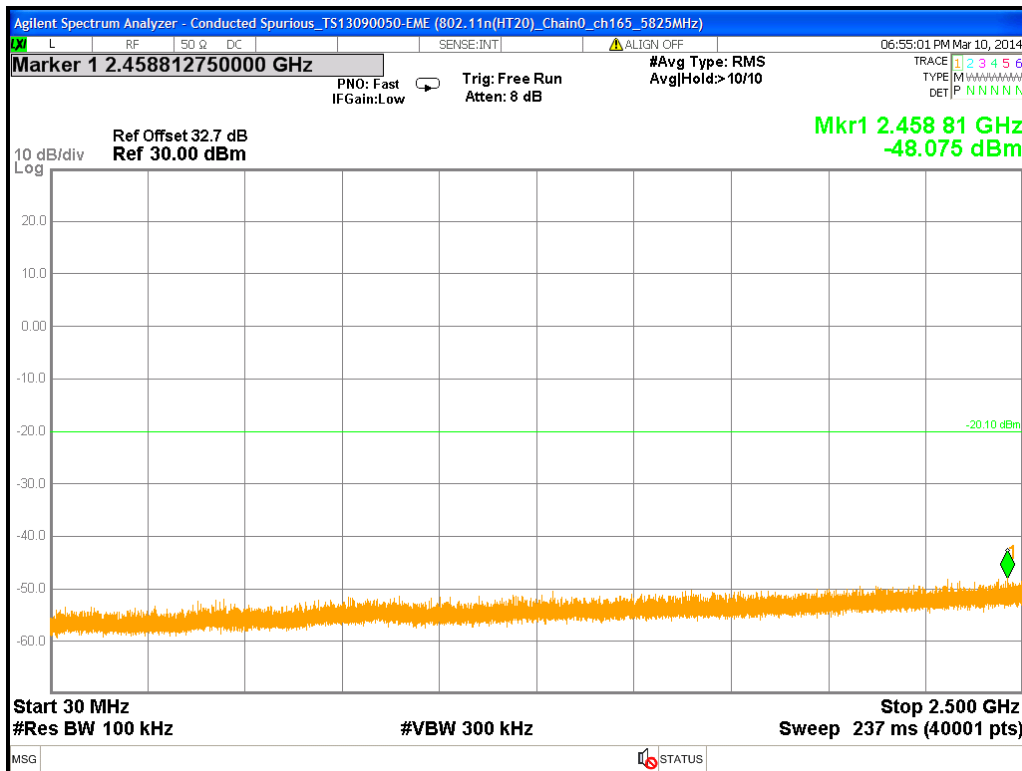

Chain1 : Conducted Spurious @ 802.11n(HT40) Mode Ch 9 (2.5G~6.5G)

Chain1 : Conducted Spurious @ 802.11n(HT40) Mode Ch 9 (6.5G~10.5G)

Chain1 : Conducted Spurious @ 802.11n(HT40) Mode Ch 9 (10.5G~14.5G)

Chain1 : Conducted Spurious @ 802.11n(HT40) Mode Ch 9 (14.5G~18.5G)

Chain1 : Conducted Spurious @ 802.11n(HT40) Mode Ch 9 (18.5G~22.5G)

Chain1 : Conducted Spurious @ 802.11n(HT40) Mode Ch 9 (22.5G~26.5G)

Chain1 : Conducted Spurious Bandedge @ 802.11n(HT40) Mode Ch 3

Chain1 : Conducted Spurious Bandedge @ 802.11n(HT40) Mode Ch 9

Chain0 : Conducted Spurious @ 802.11a Mode ch149

Chain0 : Conducted Spurious @ 802.11a Mode ch149 (30M~2.5G)

Chain0 : Conducted Spurious @ 802.11a Mode ch149 (2.5G~6.5G)

Chain0 : Conducted Spurious @ 802.11a Mode ch149 (6.5G~10.5G)

Chain0 : Conducted Spurious @ 802.11a Mode ch149 (10.5G~14.5G)

Chain0 : Conducted Spurious @ 802.11a Mode ch149 (14.5G~18.5G)

Chain0 : Conducted Spurious @ 802.11a Mode ch149 (18.5G~22.5G)

Chain0 : Conducted Spurious @ 802.11a Mode ch149 (22.5G~26.5G)