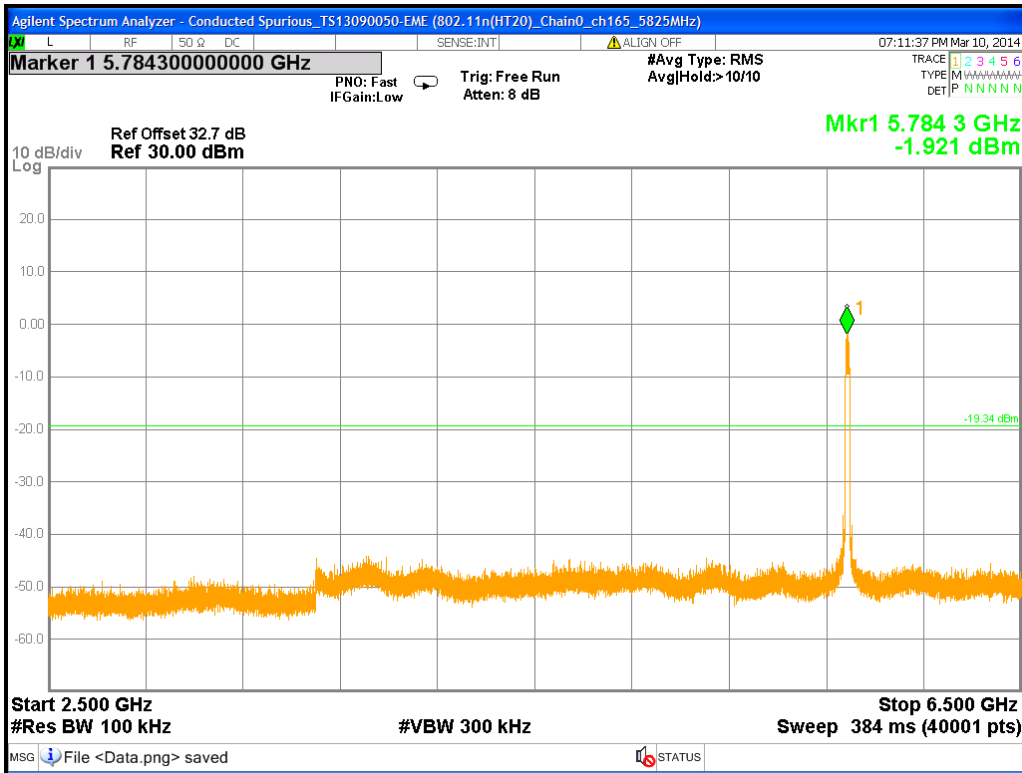

Chain0 : Conducted Spurious @ 802.11a Mode ch149

Chain0 : Conducted Spurious @ 802.11a Mode ch149 (30M~2.5G)

Chain0 : Conducted Spurious @ 802.11a Mode ch149 (2.5G~6.5G)

Chain0 : Conducted Spurious @ 802.11a Mode ch149 (6.5G~10.5G)

Chain0 : Conducted Spurious @ 802.11a Mode ch149 (10.5G~14.5G)

Chain0 : Conducted Spurious @ 802.11a Mode ch149 (14.5G~18.5G)

Chain0 : Conducted Spurious @ 802.11a Mode ch149 (18.5G~22.5G)

Chain0 : Conducted Spurious @ 802.11a Mode ch149 (22.5G~26.5G)

Chain0 : Conducted Spurious @ 802.11a Mode ch157

Chain0 : Conducted Spurious @ 802.11a Mode ch157 (30M~2.5G)

Chain0 : Conducted Spurious @ 802.11a Mode ch157 (2.5G~6.5G)

Chain0 : Conducted Spurious @ 802.11a Mode ch157 (6.5G~10.5G)

Chain0 : Conducted Spurious @ 802.11a Mode ch157 (10.5G~14.5G)

Chain0 : Conducted Spurious @ 802.11a Mode ch157 (14.5G~18.5G)

Chain0 : Conducted Spurious @ 802.11a Mode ch157 (18.5G~22.5G)

Chain0 : Conducted Spurious @ 802.11a Mode ch157 (22.5G~26.5G)