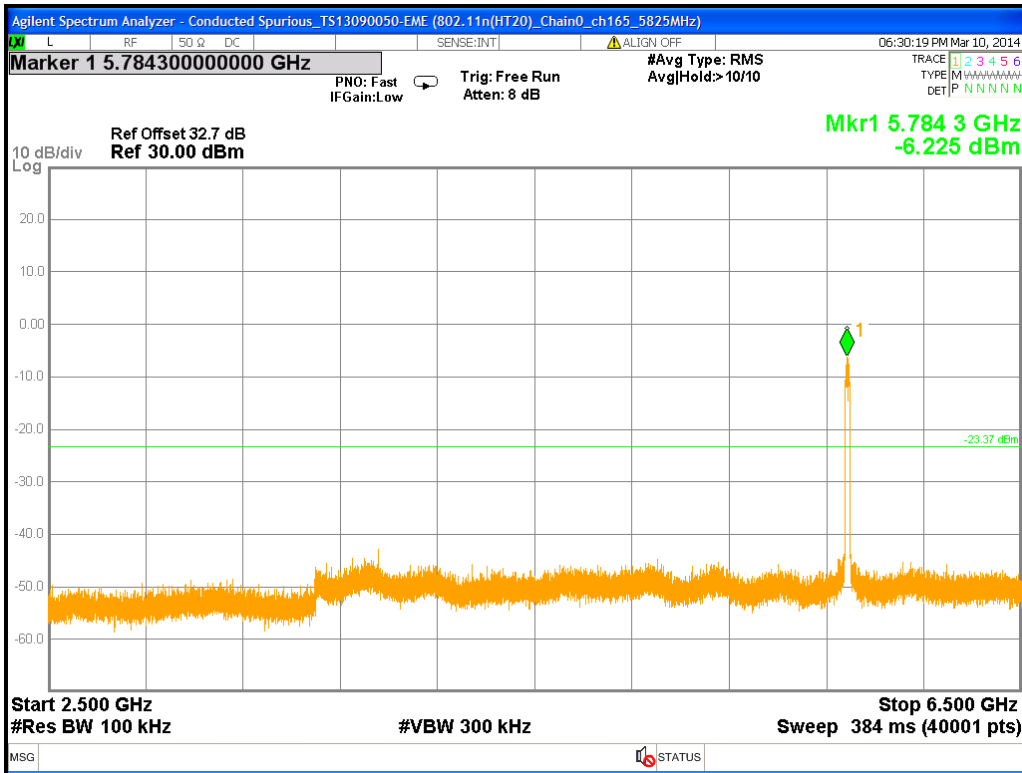

Chain0 : Conducted Spurious @ 802.11n(HT20) Mode ch149 (10.5G~14.5G)

Chain0 : Conducted Spurious @ 802.11n(HT20) Mode ch149 (14.5G~18.5G)

Chain0 : Conducted Spurious @ 802.11n(HT20) Mode ch149 (18.5G~22.5G)

Chain0 : Conducted Spurious @ 802.11n(HT20) Mode ch149 (22.5G~26.5G)

Chain0 : Conducted Spurious @ 802.11n(HT20) Mode ch157

Chain0 : Conducted Spurious @ 802.11n(HT20) Mode ch157 (30M~2.5G)

Chain0 : Conducted Spurious @ 802.11n(HT20) Mode ch157 (2.5G~6.5G)

Chain0 : Conducted Spurious @ 802.11n(HT20) Mode ch157 (6.5G~10.5G)

Chain0 : Conducted Spurious @ 802.11n(HT20) Mode ch157 (10.5G~14.5G)

Chain0 : Conducted Spurious @ 802.11n(HT20) Mode ch157 (14.5G~18.5G)