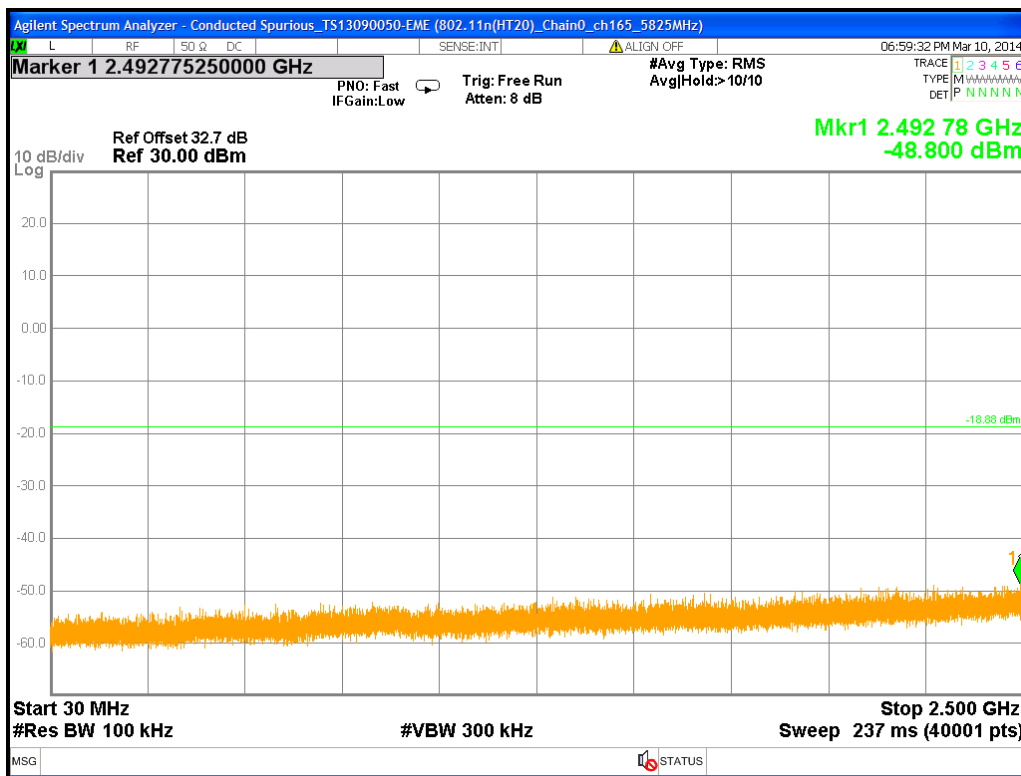

Chain0 : Conducted Spurious @ 802.11a Mode ch165

Chain0 : Conducted Spurious @ 802.11a Mode ch165 (30M~2.5G)

Chain0 : Conducted Spurious @ 802.11a Mode ch165 (2.5G~6.5G)

Chain0 : Conducted Spurious @ 802.11a Mode ch165 (6.5G~10.5G)

Chain0 : Conducted Spurious @ 802.11a Mode ch165 (10.5G~14.5G)

Chain0 : Conducted Spurious @ 802.11a Mode ch165 (14.5G~18.5G)

Chain0 : Conducted Spurious @ 802.11a Mode ch165 (18.5G~22.5G)

Chain0 : Conducted Spurious @ 802.11a Mode ch165 (22.5G~26.5G)

Chain1 : Conducted Spurious @ 802.11a Mode ch149

Chain1 : Conducted Spurious @ 802.11a Mode ch149 (30M~2.5G)

Chain1 : Conducted Spurious @ 802.11a Mode ch149 (2.5G~6.5G)

Chain1 : Conducted Spurious @ 802.11a Mode ch149 (6.5G~10.5G)

Chain1 : Conducted Spurious @ 802.11a Mode ch149 (10.5G~14.5G)

Chain1 : Conducted Spurious @ 802.11a Mode ch149 (14.5G~18.5G)

Chain1 : Conducted Spurious @ 802.11a Mode ch149 (18.5G~22.5G)

Chain1 : Conducted Spurious @ 802.11a Mode ch149 (22.5G~26.5G)