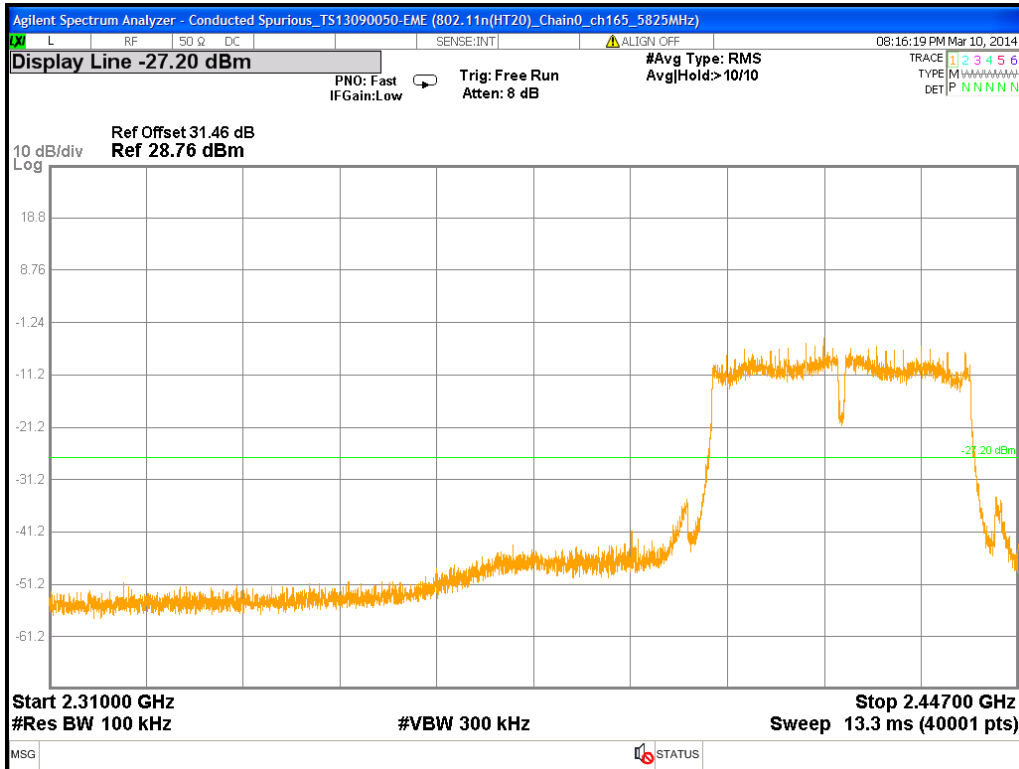

Chain1 : Conducted Spurious @ 802.11n(HT40) Mode Ch 6 (18.5G~22.5G)

Chain1 : Conducted Spurious @ 802.11n(HT40) Mode Ch 6 (22.5G~26.5G)

Chain1 : Conducted Spurious @ 802.11n(HT40) Mode Ch 9

Chain1 : Conducted Spurious @ 802.11n(HT40) Mode Ch 9 (30M~2.5G)

Chain1 : Conducted Spurious @ 802.11n(HT40) Mode Ch 9 (2.5G~6.5G)

Chain1 : Conducted Spurious @ 802.11n(HT40) Mode Ch 9 (6.5G~10.5G)

Chain1 : Conducted Spurious @ 802.11n(HT40) Mode Ch 9 (10.5G~14.5G)

Chain1 : Conducted Spurious @ 802.11n(HT40) Mode Ch 9 (14.5G~18.5G)

Chain1 : Conducted Spurious @ 802.11n(HT40) Mode Ch 9 (18.5G~22.5G)

Chain1 : Conducted Spurious @ 802.11n(HT40) Mode Ch 9 (22.5G~26.5G)

Chain1 : Conducted Spurious Bandedge @ 802.11n(HT40) Mode Ch 3

Chain1 : Conducted Spurious Bandedge @ 802.11n(HT40) Mode Ch 9

Chain0 : Conducted Spurious @ 802.11a Mode ch149

Chain0 : Conducted Spurious @ 802.11a Mode ch149 (30M~2.5G)

Chain0 : Conducted Spurious @ 802.11a Mode ch149 (2.5G~6.5G)

Chain0 : Conducted Spurious @ 802.11a Mode ch149 (6.5G~10.5G)