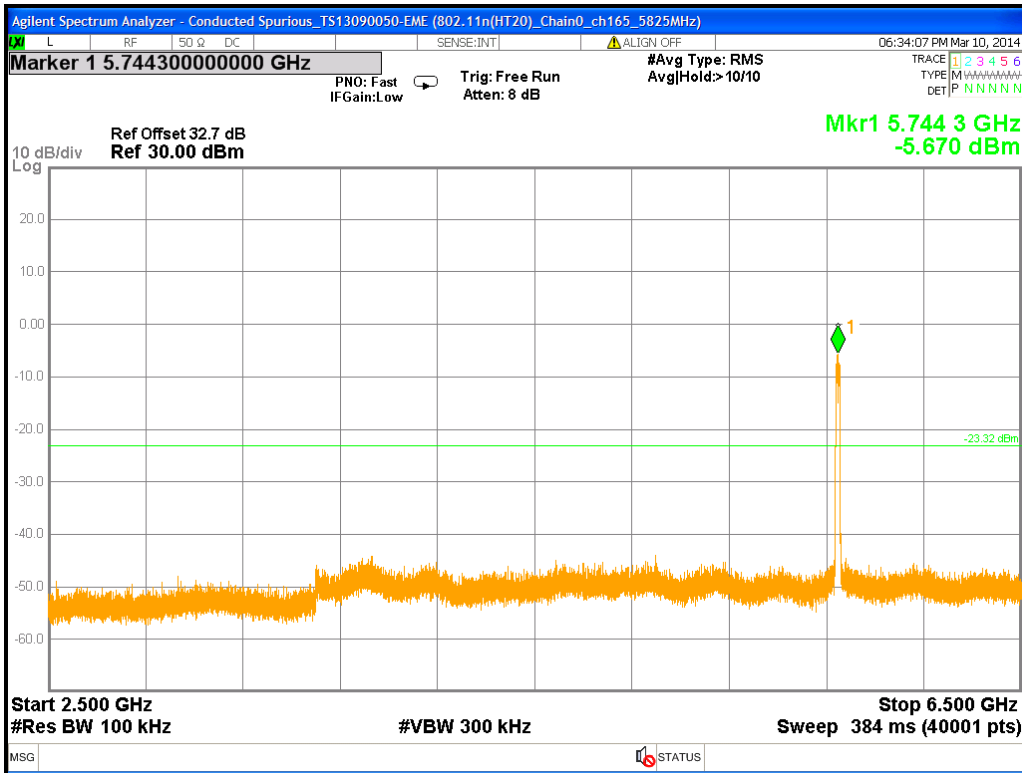

Chain1 : Conducted Spurious @ 802.11a Mode ch165

Chain1 : Conducted Spurious @ 802.11a Mode ch165 (30M~2.5G)

Chain1 : Conducted Spurious @ 802.11a Mode ch165 (2.5G~6.5G)

Chain1 : Conducted Spurious @ 802.11a Mode ch165 (6.5G~10.5G)

Chain1 : Conducted Spurious @ 802.11a Mode ch165 (10.5G~14.5G)

Chain1 : Conducted Spurious @ 802.11a Mode ch165 (14.5G~18.5G)

Chain1 : Conducted Spurious @ 802.11a Mode ch165 (18.5G~22.5G)

Chain1 : Conducted Spurious @ 802.11a Mode ch165 (22.5G~26.5G)

Chain0 : Conducted Spurious @ 802.11n(HT20) Mode ch149

Chain0 : Conducted Spurious @ 802.11n(HT20) Mode ch149 (30M~2.5G)

Chain0 : Conducted Spurious @ 802.11n(HT20) Mode ch149 (2.5G~6.5G)

Chain0 : Conducted Spurious @ 802.11n(HT20) Mode ch149 (6.5G~10.5G)

Chain0 : Conducted Spurious @ 802.11n(HT20) Mode ch149 (10.5G~14.5G)

Chain0 : Conducted Spurious @ 802.11n(HT20) Mode ch149 (14.5G~18.5G)

Chain0 : Conducted Spurious @ 802.11n(HT20) Mode ch149 (18.5G~22.5G)