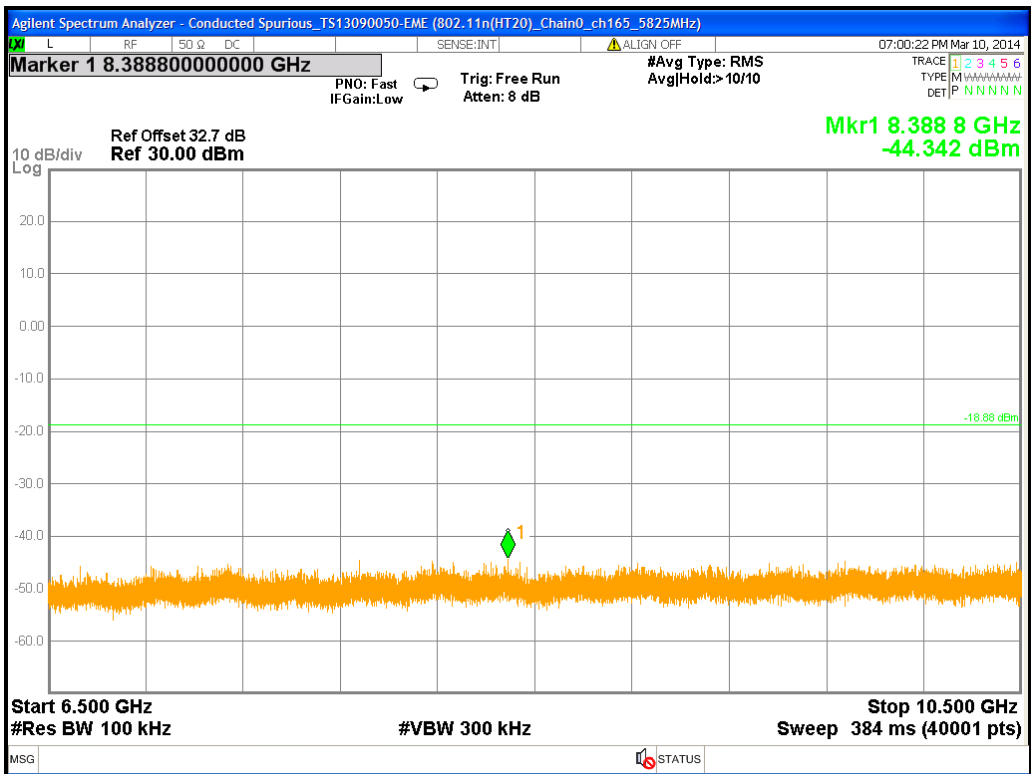

Chain0 : Conducted Spurious @ 802.11a Mode ch165 (10.5G~14.5G)

Chain0 : Conducted Spurious @ 802.11a Mode ch165 (14.5G~18.5G)

Chain0 : Conducted Spurious @ 802.11a Mode ch165 (18.5G~22.5G)

Chain0 : Conducted Spurious @ 802.11a Mode ch165 (22.5G~26.5G)

Chain1 : Conducted Spurious @ 802.11a Mode ch149

Chain1 : Conducted Spurious @ 802.11a Mode ch149 (30M~2.5G)

Chain1 : Conducted Spurious @ 802.11a Mode ch149 (2.5G~6.5G)

Chain1 : Conducted Spurious @ 802.11a Mode ch149 (6.5G~10.5G)

Chain1 : Conducted Spurious @ 802.11a Mode ch149 (10.5G~14.5G)

Chain1 : Conducted Spurious @ 802.11a Mode ch149 (14.5G~18.5G)

Chain1 : Conducted Spurious @ 802.11a Mode ch149 (18.5G~22.5G)

Chain1 : Conducted Spurious @ 802.11a Mode ch149 (22.5G~26.5G)

Chain1 : Conducted Spurious @ 802.11a Mode ch157

Chain1 : Conducted Spurious @ 802.11a Mode ch157 (30M~2.5G)

Chain1 : Conducted Spurious @ 802.11a Mode ch157 (2.5G~6.5G)

Chain1 : Conducted Spurious @ 802.11a Mode ch157 (6.5G~10.5G)