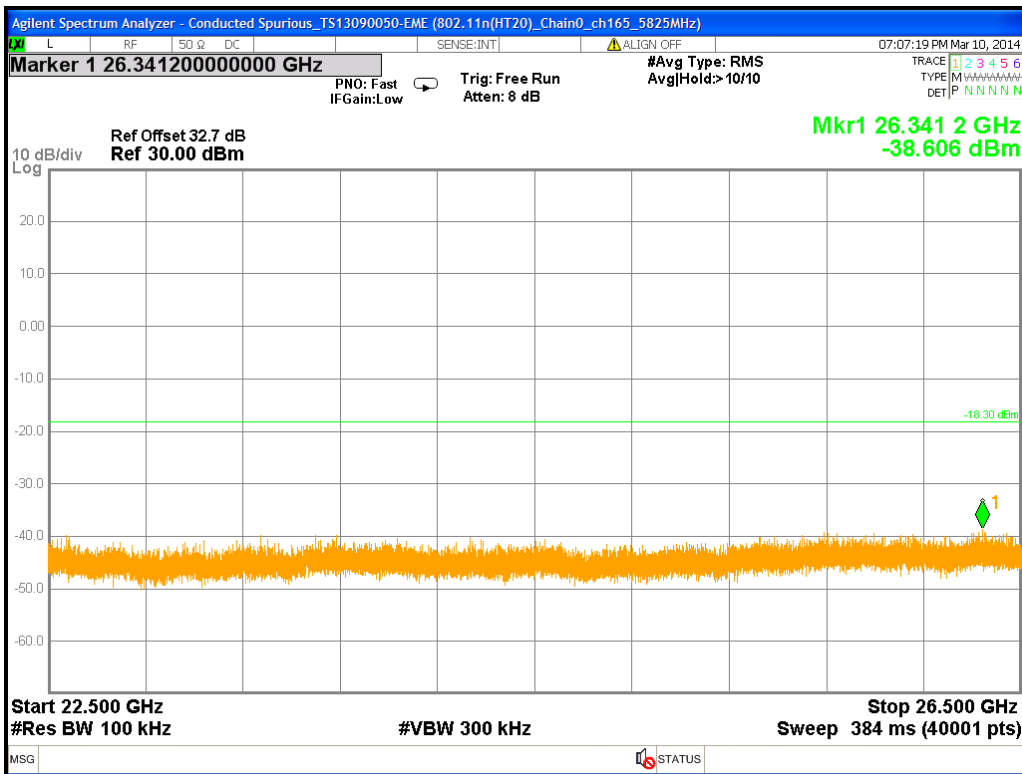

Chain1 : Conducted Spurious @ 802.11a Mode ch157

Chain1 : Conducted Spurious @ 802.11a Mode ch157 (30M~2.5G)

Chain1 : Conducted Spurious @ 802.11a Mode ch157 (2.5G~6.5G)

Chain1 : Conducted Spurious @ 802.11a Mode ch157 (6.5G~10.5G)

Chain1 : Conducted Spurious @ 802.11a Mode ch157 (10.5G~14.5G)

Chain1 : Conducted Spurious @ 802.11a Mode ch157 (14.5G~18.5G)

Chain1 : Conducted Spurious @ 802.11a Mode ch157 (18.5G~22.5G)

Chain1 : Conducted Spurious @ 802.11a Mode ch157 (22.5G~26.5G)

Chain1 : Conducted Spurious @ 802.11a Mode ch165

Chain1 : Conducted Spurious @ 802.11a Mode ch165 (30M~2.5G)

Chain1 : Conducted Spurious @ 802.11a Mode ch165 (2.5G~6.5G)

Chain1 : Conducted Spurious @ 802.11a Mode ch165 (6.5G~10.5G)