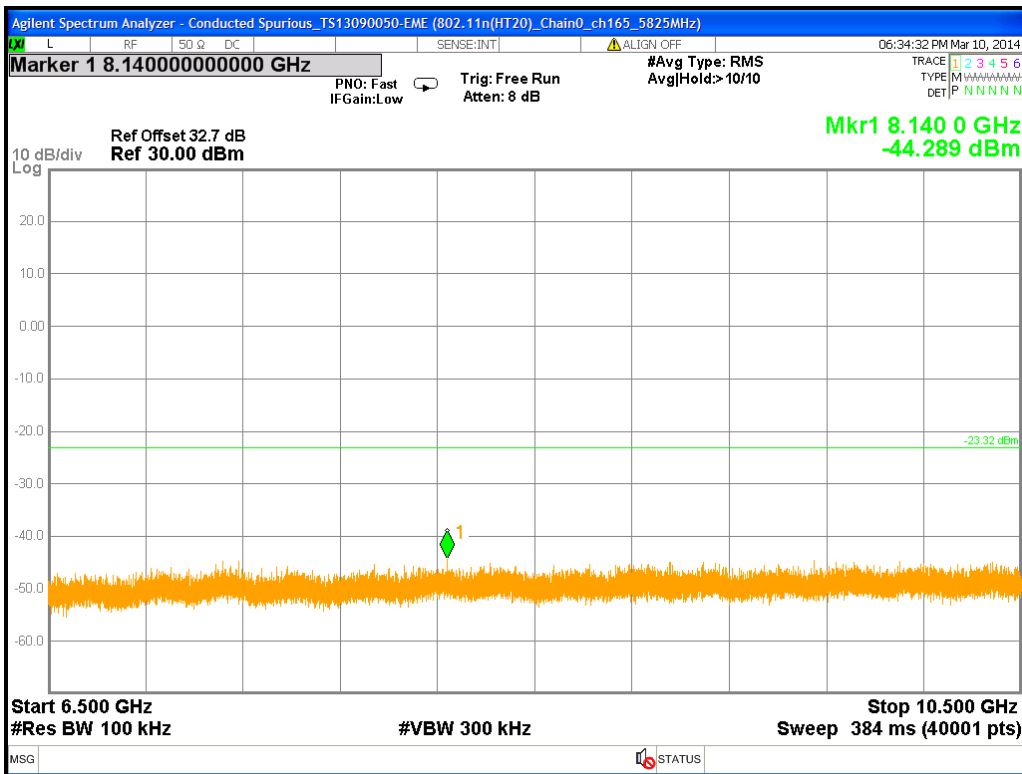

Chain1 : Conducted Spurious @ 802.11a Mode ch165 (10.5G~14.5G)

Chain1 : Conducted Spurious @ 802.11a Mode ch165 (14.5G~18.5G)

Chain1 : Conducted Spurious @ 802.11a Mode ch165 (18.5G~22.5G)

Chain1 : Conducted Spurious @ 802.11a Mode ch165 (22.5G~26.5G)

Chain0 : Conducted Spurious @ 802.11n(HT20) Mode ch149

Chain0 : Conducted Spurious @ 802.11n(HT20) Mode ch149 (30M~2.5G)

Chain0 : Conducted Spurious @ 802.11n(HT20) Mode ch149 (2.5G~6.5G)

Chain0 : Conducted Spurious @ 802.11n(HT20) Mode ch149 (6.5G~10.5G)

Chain0 : Conducted Spurious @ 802.11n(HT20) Mode ch149 (10.5G~14.5G)

Chain0 : Conducted Spurious @ 802.11n(HT20) Mode ch149 (14.5G~18.5G)

Chain0 : Conducted Spurious @ 802.11n(HT20) Mode ch149 (18.5G~22.5G)