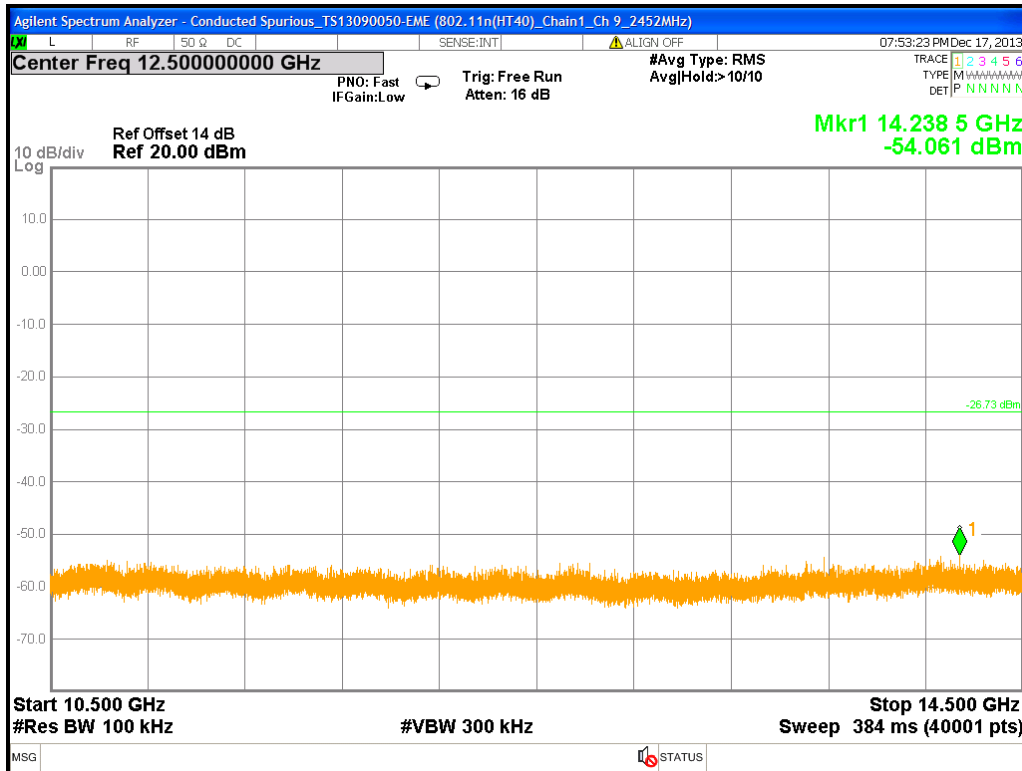

Chain1 : Conducted Spurious @ 802.11n(HT40) Mode Ch 6 (6.5G~10.5G)

Chain1 : Conducted Spurious @ 802.11n(HT40) Mode Ch 6 (10.5G~14.5G)

Chain1 : Conducted Spurious @ 802.11n(HT40) Mode Ch 6 (14.5G~18.5G)

Chain1 : Conducted Spurious @ 802.11n(HT40) Mode Ch 6 (18.5G~22.5G)

Chain1 : Conducted Spurious @ 802.11n(HT40) Mode Ch 6 (22.5G~26.5G)

Chain1 : Conducted Spurious @ 802.11n(HT40) Mode Ch 9

Chain1 : Conducted Spurious @ 802.11n(HT40) Mode Ch 9 (30M~2.5G)

Chain1 : Conducted Spurious @ 802.11n(HT40) Mode Ch 9 (2.5G~6.5G)

Chain1 : Conducted Spurious @ 802.11n(HT40) Mode Ch 9 (6.5G~10.5G)

Chain1 : Conducted Spurious @ 802.11n(HT40) Mode Ch 9 (10.5G~14.5G)

Chain1 : Conducted Spurious @ 802.11n(HT40) Mode Ch 9 (14.5G~18.5G)