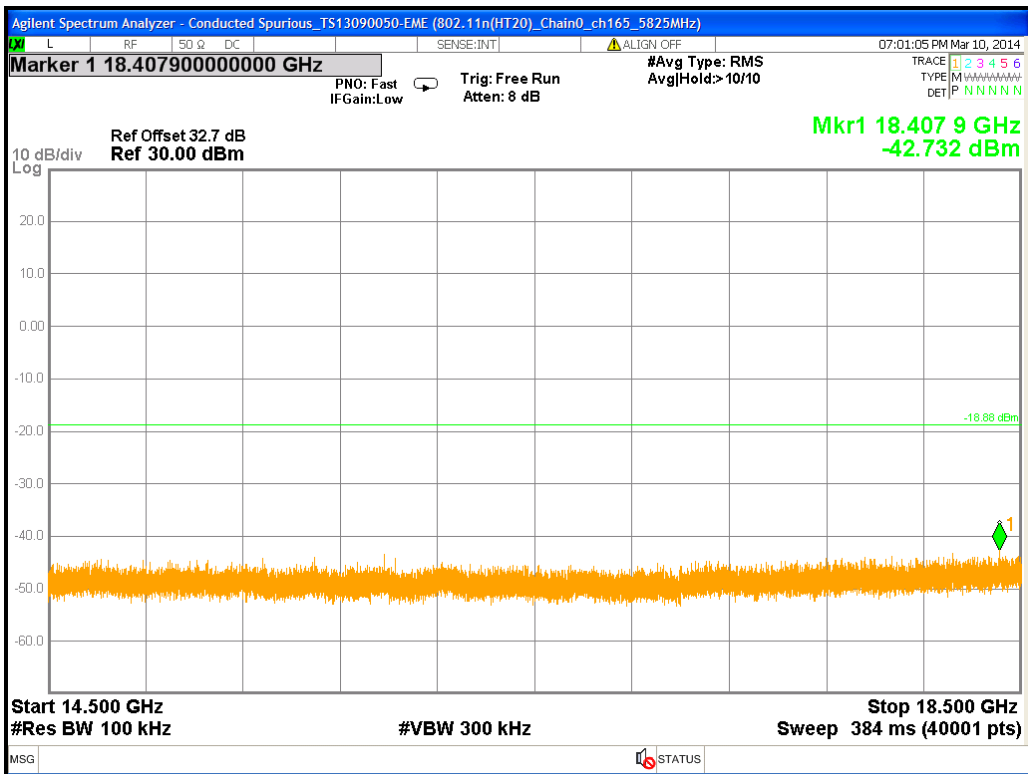

Chain0 : Conducted Spurious @ 802.11a Mode ch165 (10.5G~14.5G)

Chain0 : Conducted Spurious @ 802.11a Mode ch165 (14.5G~18.5G)

Chain0 : Conducted Spurious @ 802.11a Mode ch165 (18.5G~22.5G)

Chain0 : Conducted Spurious @ 802.11a Mode ch165 (22.5G~26.5G)

Chain1 : Conducted Spurious @ 802.11a Mode ch149

Chain1 : Conducted Spurious @ 802.11a Mode ch149 (30M~2.5G)

Chain1 : Conducted Spurious @ 802.11a Mode ch149 (2.5G~6.5G)

Chain1 : Conducted Spurious @ 802.11a Mode ch149 (6.5G~10.5G)

Chain1 : Conducted Spurious @ 802.11a Mode ch149 (10.5G~14.5G)

Chain1 : Conducted Spurious @ 802.11a Mode ch149 (14.5G~18.5G)

Chain1 : Conducted Spurious @ 802.11a Mode ch149 (18.5G~22.5G)

Chain1 : Conducted Spurious @ 802.11a Mode ch149 (22.5G~26.5G)

Chain1 : Conducted Spurious @ 802.11a Mode ch157

Chain1 : Conducted Spurious @ 802.11a Mode ch157 (30M~2.5G)

Chain1 : Conducted Spurious @ 802.11a Mode ch157 (2.5G~6.5G)

Chain1 : Conducted Spurious @ 802.11a Mode ch157 (6.5G~10.5G)