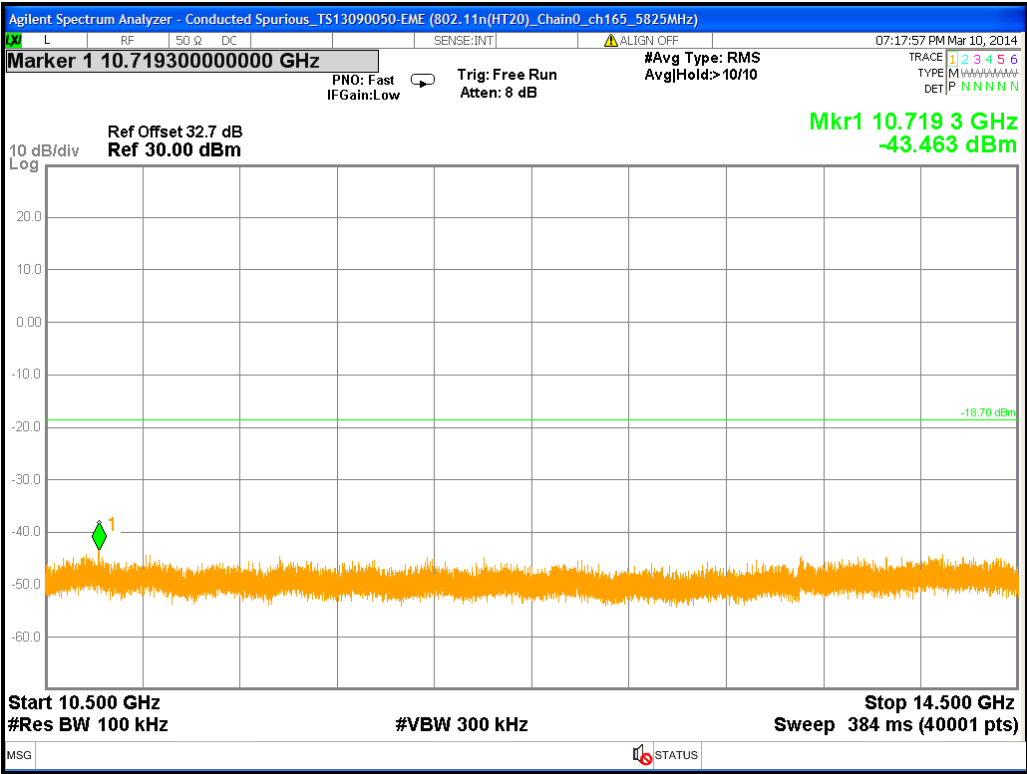

Chain0 : Conducted Spurious @ 802.11a Mode ch157 (10.5G~14.5G)

Chain0 : Conducted Spurious @ 802.11a Mode ch157 (14.5G~18.5G)

Chain0 : Conducted Spurious @ 802.11a Mode ch157 (18.5G~22.5G)

Chain0 : Conducted Spurious @ 802.11a Mode ch157 (22.5G~26.5G)

Chain0 : Conducted Spurious @ 802.11a Mode ch165

Chain0 : Conducted Spurious @ 802.11a Mode ch165 (30M~2.5G)

Chain0 : Conducted Spurious @ 802.11a Mode ch165 (2.5G~6.5G)

Chain0 : Conducted Spurious @ 802.11a Mode ch165 (6.5G~10.5G)

Chain0 : Conducted Spurious @ 802.11a Mode ch165 (10.5G~14.5G)

Chain0 : Conducted Spurious @ 802.11a Mode ch165 (14.5G~18.5G)

Chain0 : Conducted Spurious @ 802.11a Mode ch165 (18.5G~22.5G)

Chain0 : Conducted Spurious @ 802.11a Mode ch165 (22.5G~26.5G)