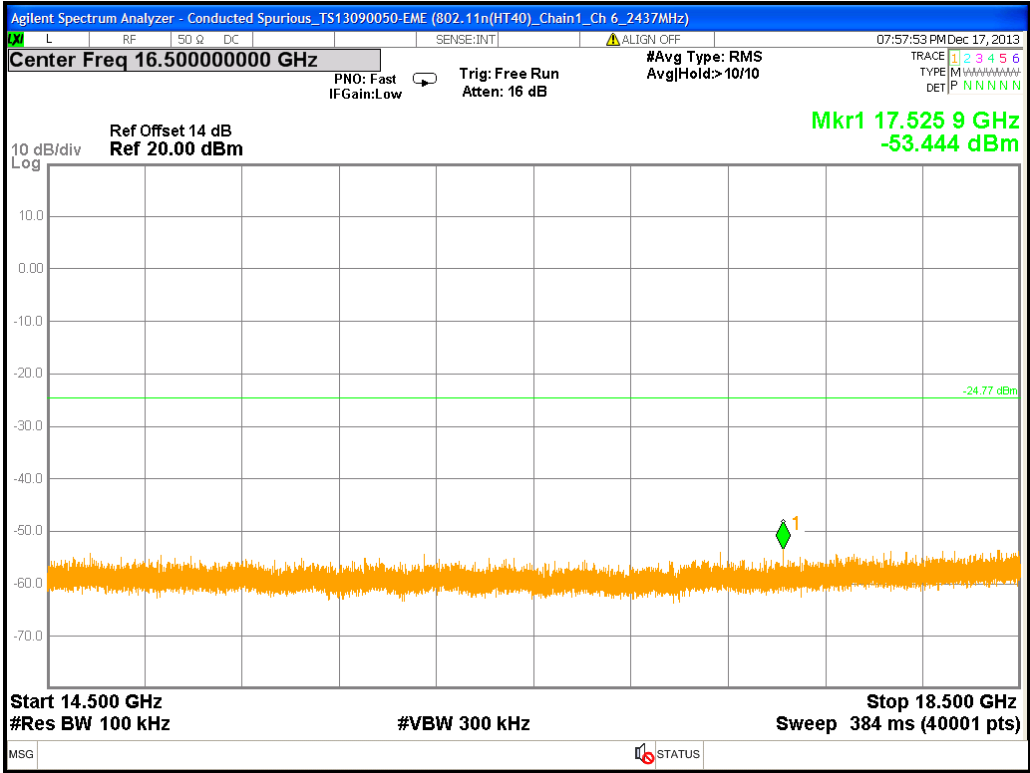

Chain1 : Conducted Spurious @ 802.11n(HT40) Mode Ch 3 (22.5G~26.5G)

Chain1 : Conducted Spurious @ 802.11n(HT40) Mode Ch 6

Chain1 : Conducted Spurious @ 802.11n(HT40) Mode Ch 6 (30M~2.5G)

Chain1 : Conducted Spurious @ 802.11n(HT40) Mode Ch 6 (2.5G~6.5G)

Chain1 : Conducted Spurious @ 802.11n(HT40) Mode Ch 6 (6.5G~10.5G)

Chain1 : Conducted Spurious @ 802.11n(HT40) Mode Ch 6 (10.5G~14.5G)

Chain1 : Conducted Spurious @ 802.11n(HT40) Mode Ch 6 (14.5G~18.5G)