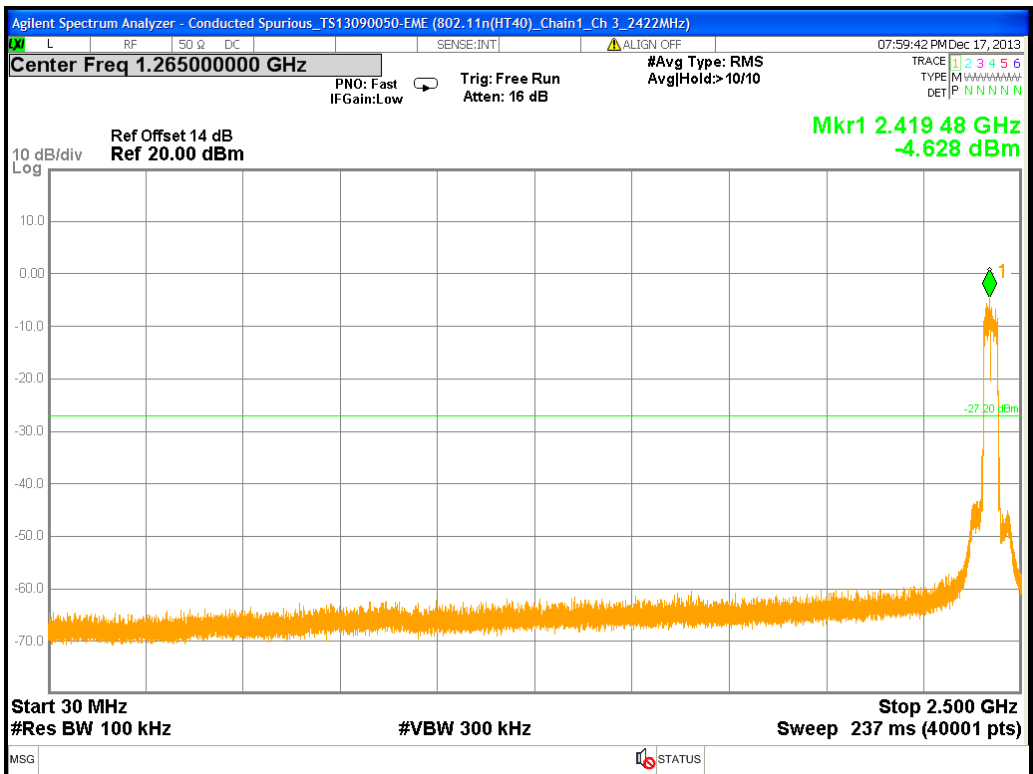

Chain0 : Conducted Spurious @ 802.11n(HT40) Mode Ch 9 (18.5G~22.5G)

Chain0 : Conducted Spurious @ 802.11n(HT40) Mode Ch 9 (22.5G~26.5G)

Chain0 : Conducted Spurious Bandedge @ 802.11n(HT40) Mode Ch 3

Chain0 : Conducted Spurious Bandedge @ 802.11n(HT40) Mode Ch 9

Chain1 : Conducted Spurious @ 802.11n(HT40) Mode Ch 3

Chain1 : Conducted Spurious @ 802.11n(HT40) Mode Ch 3 (30M~2.5G)

Chain1 : Conducted Spurious @ 802.11n(HT40) Mode Ch 3 (2.5G~6.5G)

Chain1 : Conducted Spurious @ 802.11n(HT40) Mode Ch 3 (6.5G~10.5G)

Chain1 : Conducted Spurious @ 802.11n(HT40) Mode Ch 3 (10.5G~14.5G)

Chain1 : Conducted Spurious @ 802.11n(HT40) Mode Ch 3 (14.5G~18.5G)

Chain1 : Conducted Spurious @ 802.11n(HT40) Mode Ch 3 (18.5G~22.5G)