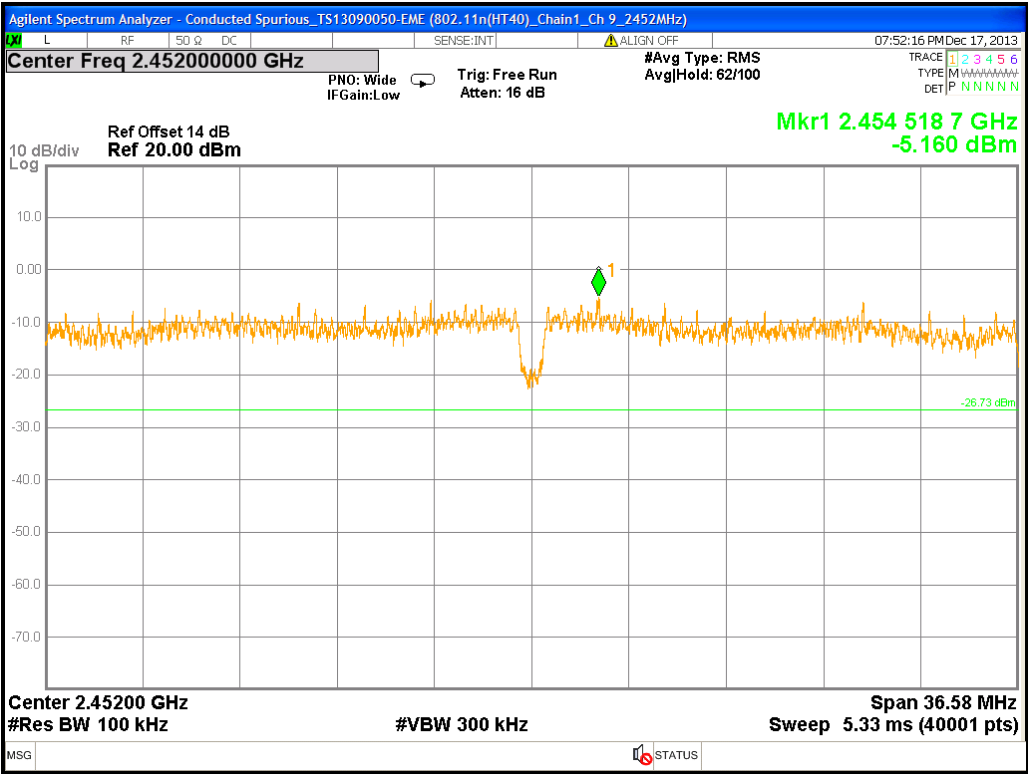

Chain1 : Conducted Spurious @ 802.11n(HT40) Mode Ch 3 (22.5G~26.5G)

Chain1 : Conducted Spurious @ 802.11n(HT40) Mode Ch 6

Chain1 : Conducted Spurious @ 802.11n(HT40) Mode Ch 6 (30M~2.5G)

Chain1 : Conducted Spurious @ 802.11n(HT40) Mode Ch 6 (2.5G~6.5G)

Chain1 : Conducted Spurious @ 802.11n(HT40) Mode Ch 6 (6.5G~10.5G)

Chain1 : Conducted Spurious @ 802.11n(HT40) Mode Ch 6 (10.5G~14.5G)

Chain1 : Conducted Spurious @ 802.11n(HT40) Mode Ch 6 (14.5G~18.5G)

Chain1 : Conducted Spurious @ 802.11n(HT40) Mode Ch 6 (18.5G~22.5G)

Chain1 : Conducted Spurious @ 802.11n(HT40) Mode Ch 6 (22.5G~26.5G)

Chain1 : Conducted Spurious @ 802.11n(HT40) Mode Ch 9

Chain1 : Conducted Spurious @ 802.11n(HT40) Mode Ch 9 (30M~2.5G)