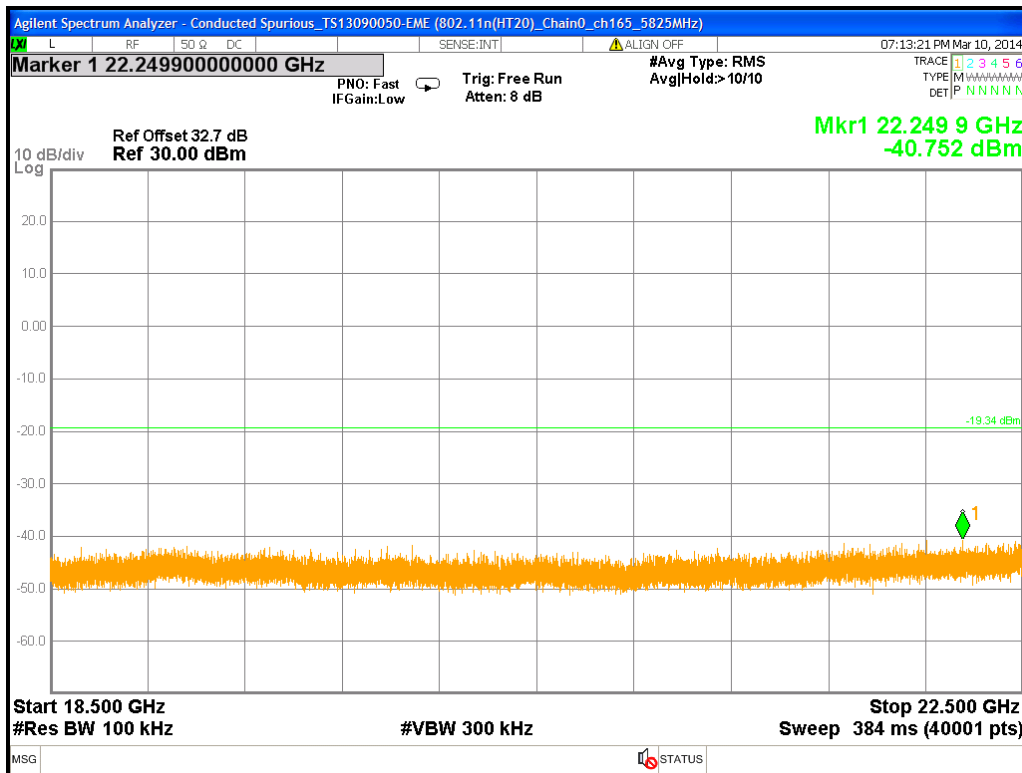

Chain0 : Conducted Spurious @ 802.11a Mode ch149 (10.5G~14.5G)

Chain0 : Conducted Spurious @ 802.11a Mode ch149 (14.5G~18.5G)

Chain0 : Conducted Spurious @ 802.11a Mode ch149 (18.5G~22.5G)

Chain0 : Conducted Spurious @ 802.11a Mode ch149 (22.5G~26.5G)

Chain0 : Conducted Spurious @ 802.11a Mode ch157

Chain0 : Conducted Spurious @ 802.11a Mode ch157 (30M~2.5G)

Chain0 : Conducted Spurious @ 802.11a Mode ch157 (2.5G~6.5G)

Chain0 : Conducted Spurious @ 802.11a Mode ch157 (6.5G~10.5G)

Chain0 : Conducted Spurious @ 802.11a Mode ch157 (10.5G~14.5G)

Chain0 : Conducted Spurious @ 802.11a Mode ch157 (14.5G~18.5G)

Chain0 : Conducted Spurious @ 802.11a Mode ch157 (18.5G~22.5G)

Chain0 : Conducted Spurious @ 802.11a Mode ch157 (22.5G~26.5G)

Chain0 : Conducted Spurious @ 802.11a Mode ch165

Chain0 : Conducted Spurious @ 802.11a Mode ch165 (30M~2.5G)

Chain0 : Conducted Spurious @ 802.11a Mode ch165 (2.5G~6.5G)

Chain0 : Conducted Spurious @ 802.11a Mode ch165 (6.5G~10.5G)