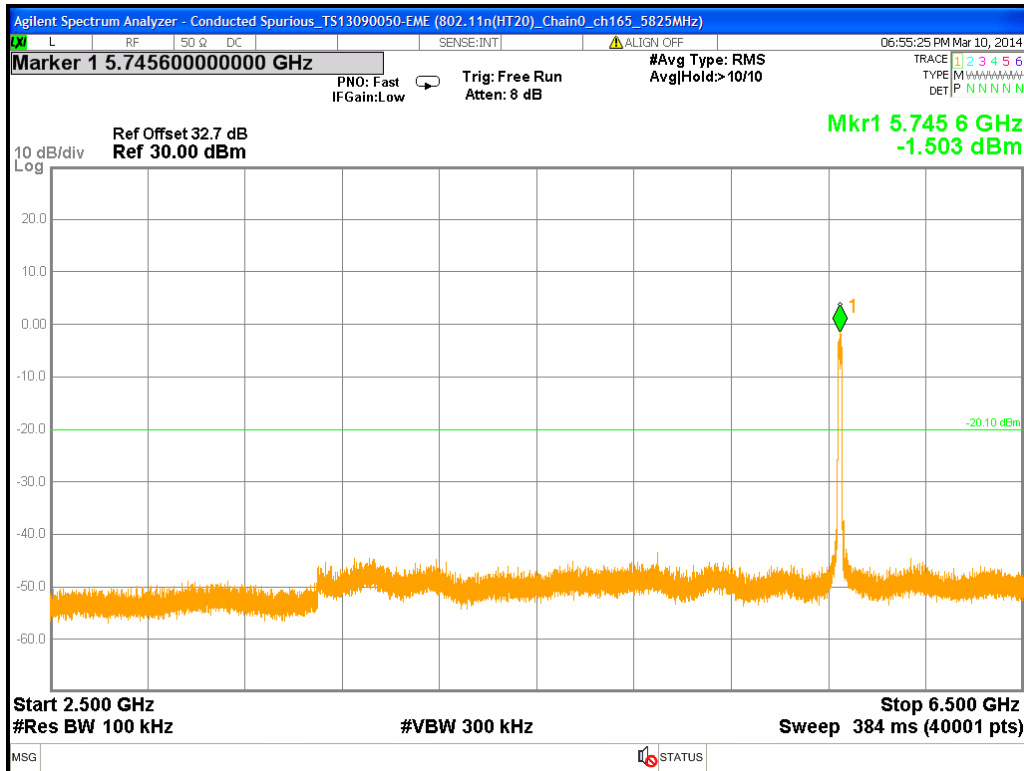

Chain1 : Conducted Spurious @ 802.11n(HT40) Mode Ch 9 (2.5G~6.5G)

Chain1 : Conducted Spurious @ 802.11n(HT40) Mode Ch 9 (6.5G~10.5G)

Chain1 : Conducted Spurious @ 802.11n(HT40) Mode Ch 9 (10.5G~14.5G)

Chain1 : Conducted Spurious @ 802.11n(HT40) Mode Ch 9 (14.5G~18.5G)

Chain1 : Conducted Spurious @ 802.11n(HT40) Mode Ch 9 (18.5G~22.5G)

Chain1 : Conducted Spurious @ 802.11n(HT40) Mode Ch 9 (22.5G~26.5G)

Chain1 : Conducted Spurious Bandedge @ 802.11n(HT40) Mode Ch 3

Chain1 : Conducted Spurious Bandedge @ 802.11n(HT40) Mode Ch 9

Chain0 : Conducted Spurious @ 802.11a Mode ch149

Chain0 : Conducted Spurious @ 802.11a Mode ch149 (30M~2.5G)

Chain0 : Conducted Spurious @ 802.11a Mode ch149 (2.5G~6.5G)

Chain0 : Conducted Spurious @ 802.11a Mode ch149 (6.5G~10.5G)

Chain0 : Conducted Spurious @ 802.11a Mode ch149 (10.5G~14.5G)

Chain0 : Conducted Spurious @ 802.11a Mode ch149 (14.5G~18.5G)

Chain0 : Conducted Spurious @ 802.11a Mode ch149 (18.5G~22.5G)

Chain0 : Conducted Spurious @ 802.11a Mode ch149 (22.5G~26.5G)