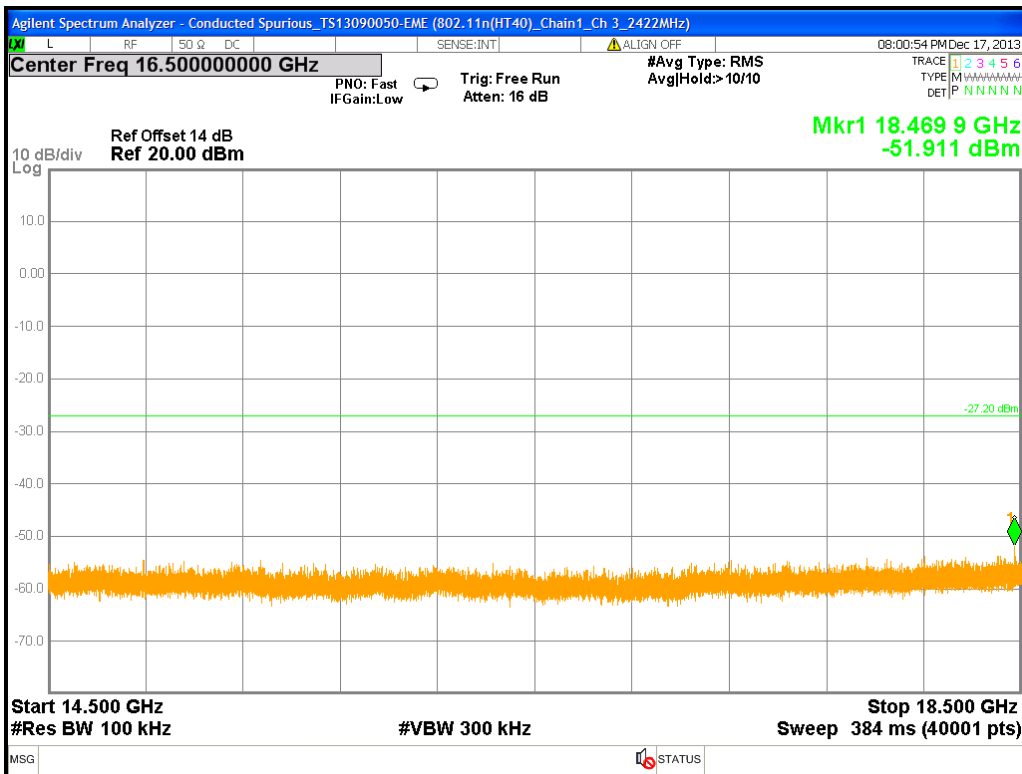

Chain0 : Conducted Spurious @ 802.11n(HT40) Mode Ch 9 (18.5G~22.5G)

Chain0 : Conducted Spurious @ 802.11n(HT40) Mode Ch 9 (22.5G~26.5G)

Chain0 : Conducted Spurious Bandedge @ 802.11n(HT40) Mode Ch 3

Chain0 : Conducted Spurious Bandedge @ 802.11n(HT40) Mode Ch 9

Chain1 : Conducted Spurious @ 802.11n(HT40) Mode Ch 3

Chain1 : Conducted Spurious @ 802.11n(HT40) Mode Ch 3 (30M~2.5G)

Chain1 : Conducted Spurious @ 802.11n(HT40) Mode Ch 3 (2.5G~6.5G)

Chain1 : Conducted Spurious @ 802.11n(HT40) Mode Ch 3 (6.5G~10.5G)

Chain1 : Conducted Spurious @ 802.11n(HT40) Mode Ch 3 (10.5G~14.5G)

Chain1 : Conducted Spurious @ 802.11n(HT40) Mode Ch 3 (14.5G~18.5G)

Chain1 : Conducted Spurious @ 802.11n(HT40) Mode Ch 3 (18.5G~22.5G)