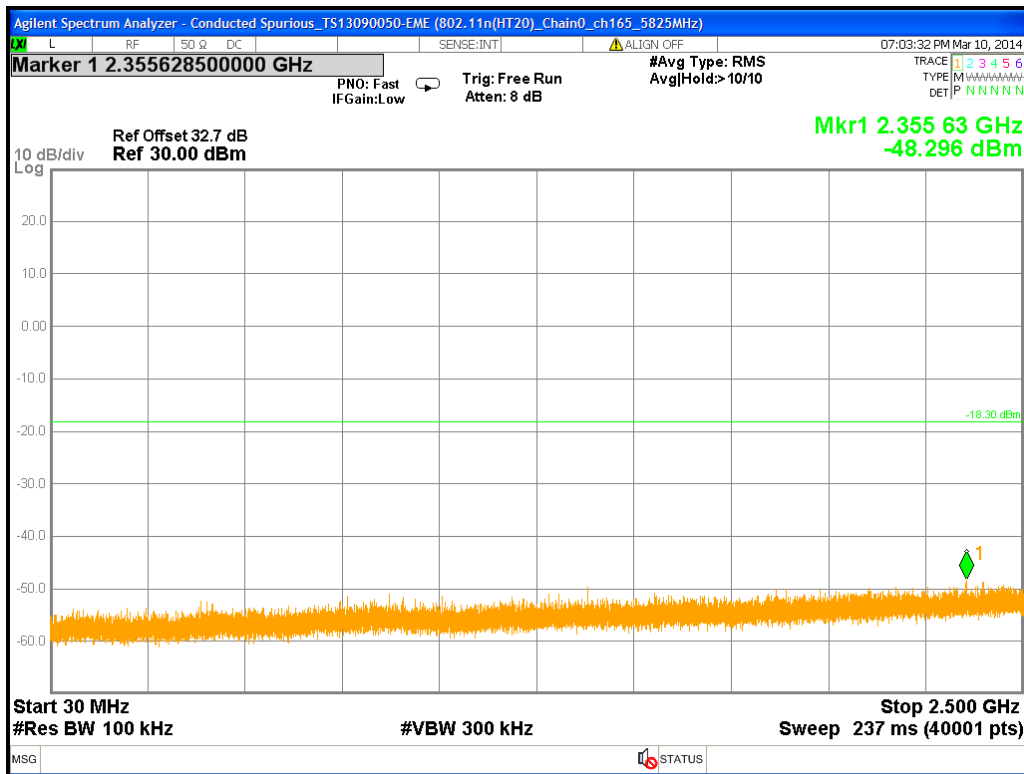

Chain1 : Conducted Spurious @ 802.11a Mode ch149

Chain1 : Conducted Spurious @ 802.11a Mode ch149 (30M~2.5G)

Chain1 : Conducted Spurious @ 802.11a Mode ch149 (2.5G~6.5G)

Chain1 : Conducted Spurious @ 802.11a Mode ch149 (6.5G~10.5G)

Chain1 : Conducted Spurious @ 802.11a Mode ch149 (10.5G~14.5G)

Chain1 : Conducted Spurious @ 802.11a Mode ch149 (14.5G~18.5G)

Chain1 : Conducted Spurious @ 802.11a Mode ch149 (18.5G~22.5G)

Chain1 : Conducted Spurious @ 802.11a Mode ch149 (22.5G~26.5G)

Chain1 : Conducted Spurious @ 802.11a Mode ch157

Chain1 : Conducted Spurious @ 802.11a Mode ch157 (30M~2.5G)

Chain1 : Conducted Spurious @ 802.11a Mode ch157 (2.5G~6.5G)

Chain1 : Conducted Spurious @ 802.11a Mode ch157 (6.5G~10.5G)

Chain1 : Conducted Spurious @ 802.11a Mode ch157 (10.5G~14.5G)

Chain1 : Conducted Spurious @ 802.11a Mode ch157 (14.5G~18.5G)

Chain1 : Conducted Spurious @ 802.11a Mode ch157 (18.5G~22.5G)

Chain1 : Conducted Spurious @ 802.11a Mode ch157 (22.5G~26.5G)