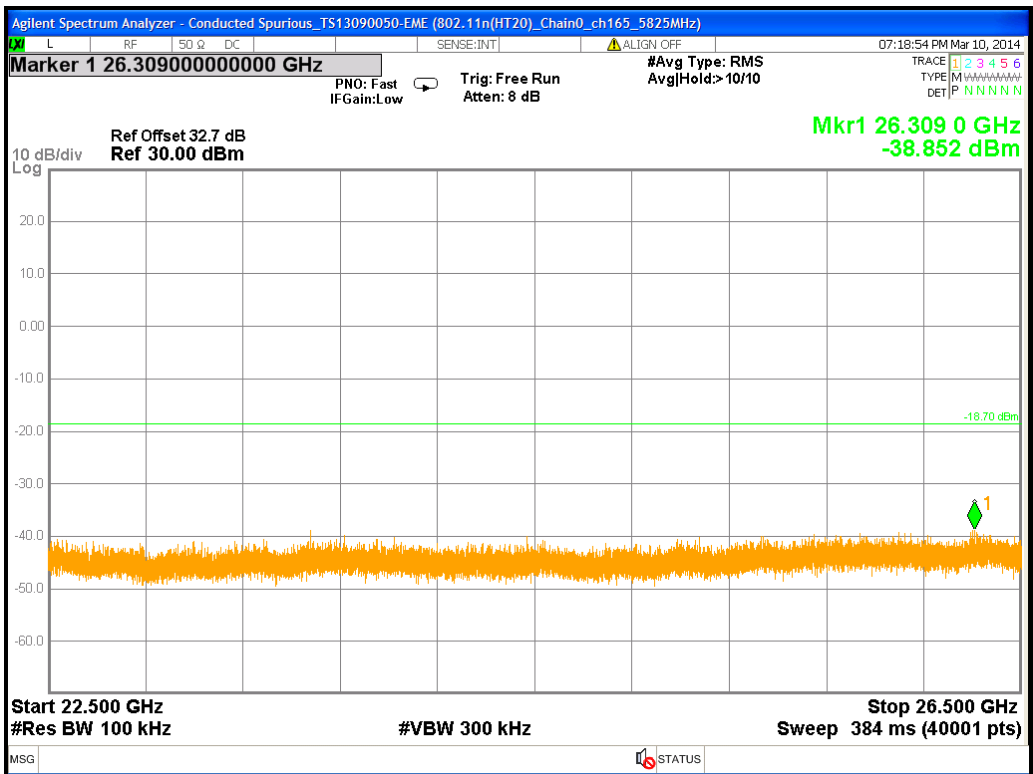

Chain0 : Conducted Spurious @ 802.11a Mode ch165

Chain0 : Conducted Spurious @ 802.11a Mode ch165 (30M~2.5G)

Chain0 : Conducted Spurious @ 802.11a Mode ch165 (2.5G~6.5G)

Chain0 : Conducted Spurious @ 802.11a Mode ch165 (6.5G~10.5G)

Chain0 : Conducted Spurious @ 802.11a Mode ch165 (10.5G~14.5G)

Chain0 : Conducted Spurious @ 802.11a Mode ch165 (14.5G~18.5G)

Chain0 : Conducted Spurious @ 802.11a Mode ch165 (18.5G~22.5G)

Chain0 : Conducted Spurious @ 802.11a Mode ch165 (22.5G~26.5G)

Chain1 : Conducted Spurious @ 802.11a Mode ch149

Chain1 : Conducted Spurious @ 802.11a Mode ch149 (30M~2.5G)

Chain1 : Conducted Spurious @ 802.11a Mode ch149 (2.5G~6.5G)

Chain1 : Conducted Spurious @ 802.11a Mode ch149 (6.5G~10.5G)

Chain1 : Conducted Spurious @ 802.11a Mode ch149 (10.5G~14.5G)

Chain1 : Conducted Spurious @ 802.11a Mode ch149 (14.5G~18.5G)

Chain1 : Conducted Spurious @ 802.11a Mode ch149 (18.5G~22.5G)

Chain1 : Conducted Spurious @ 802.11a Mode ch149 (22.5G~26.5G)