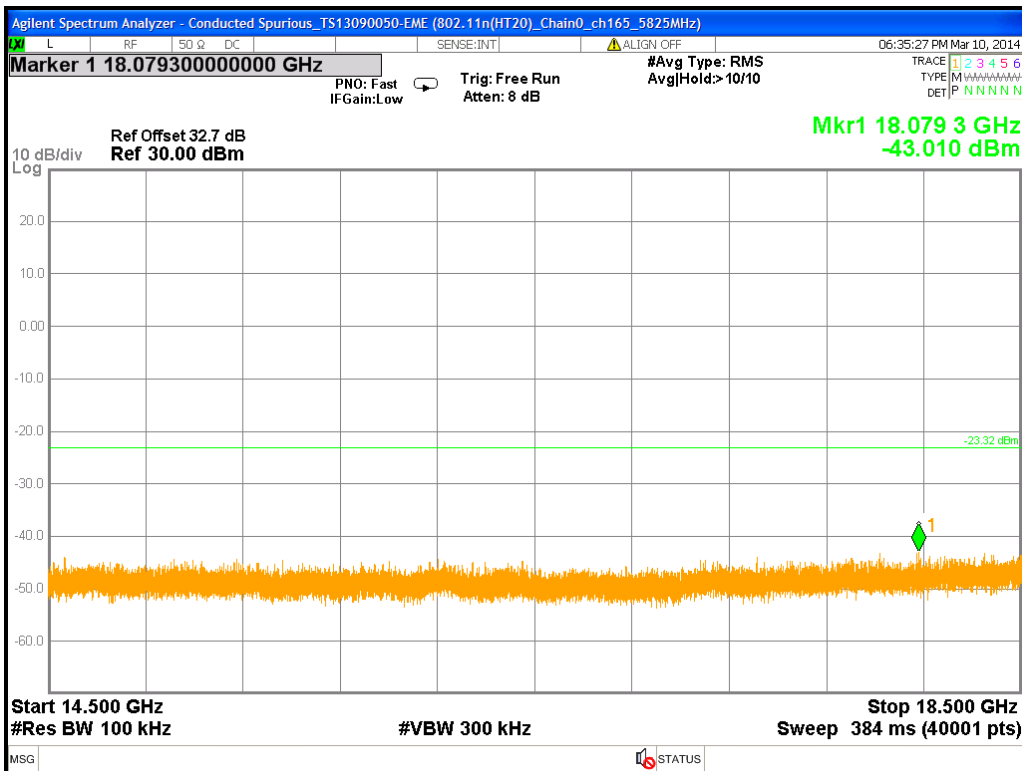

Chain1 : Conducted Spurious @ 802.11a Mode ch165 (10.5G~14.5G)

Chain1 : Conducted Spurious @ 802.11a Mode ch165 (14.5G~18.5G)

Chain1 : Conducted Spurious @ 802.11a Mode ch165 (18.5G~22.5G)

Chain1 : Conducted Spurious @ 802.11a Mode ch165 (22.5G~26.5G)

Chain0 : Conducted Spurious @ 802.11n(HT20) Mode ch149

Chain0 : Conducted Spurious @ 802.11n(HT20) Mode ch149 (30M~2.5G)

Chain0 : Conducted Spurious @ 802.11n(HT20) Mode ch149 (2.5G~6.5G)

Chain0 : Conducted Spurious @ 802.11n(HT20) Mode ch149 (6.5G~10.5G)

Chain0 : Conducted Spurious @ 802.11n(HT20) Mode ch149 (10.5G~14.5G)

Chain0 : Conducted Spurious @ 802.11n(HT20) Mode ch149 (14.5G~18.5G)

Chain0 : Conducted Spurious @ 802.11n(HT20) Mode ch149 (18.5G~22.5G)