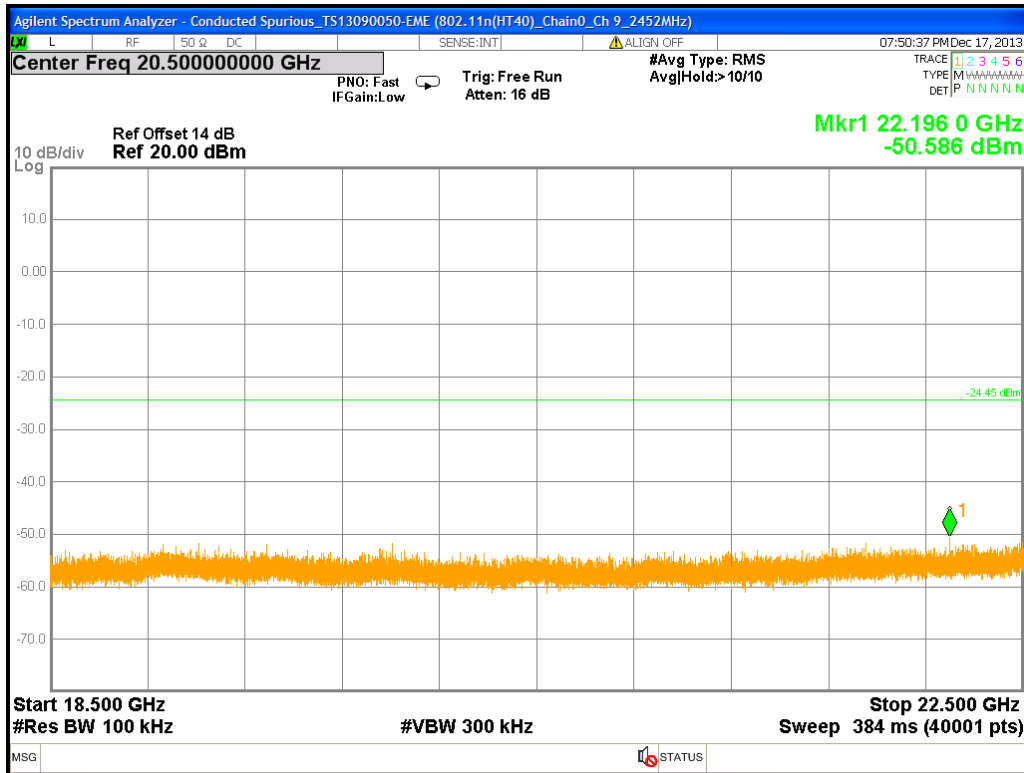

Chain0 : Conducted Spurious @ 802.11n(HT40) Mode Ch 9 (18.5G~22.5G)

Chain0 : Conducted Spurious @ 802.11n(HT40) Mode Ch 9 (22.5G~26.5G)

Chain0 : Conducted Spurious Bandedge @ 802.11n(HT40) Mode Ch 3

Chain0 : Conducted Spurious Bandedge @ 802.11n(HT40) Mode Ch 9

Chain1 : Conducted Spurious @ 802.11n(HT40) Mode Ch 3

Chain1 : Conducted Spurious @ 802.11n(HT40) Mode Ch 3 (30M~2.5G)

Chain1 : Conducted Spurious @ 802.11n(HT40) Mode Ch 3 (2.5G~6.5G)

Chain1 : Conducted Spurious @ 802.11n(HT40) Mode Ch 3 (6.5G~10.5G)