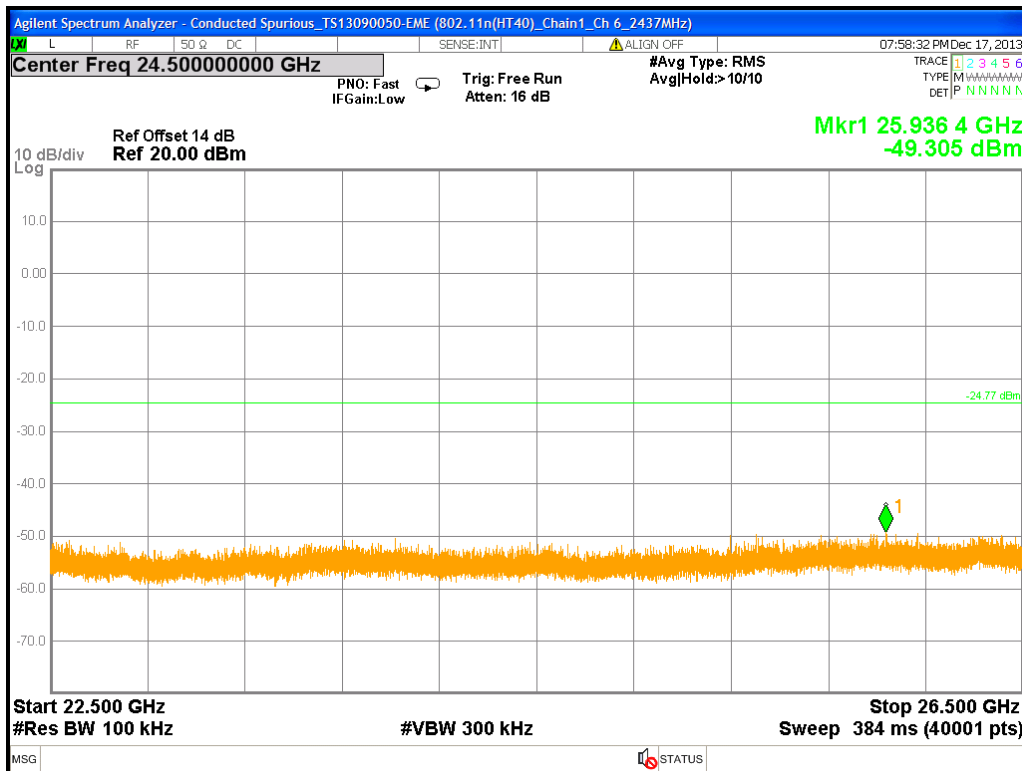

Chain1 : Conducted Spurious @ 802.11n(HT40) Mode Ch 3 (22.5G~26.5G)

Chain1 : Conducted Spurious @ 802.11n(HT40) Mode Ch 6

Chain1 : Conducted Spurious @ 802.11n(HT40) Mode Ch 6 (30M~2.5G)

Chain1 : Conducted Spurious @ 802.11n(HT40) Mode Ch 6 (2.5G~6.5G)

Chain1 : Conducted Spurious @ 802.11n(HT40) Mode Ch 6 (6.5G~10.5G)

Chain1 : Conducted Spurious @ 802.11n(HT40) Mode Ch 6 (10.5G~14.5G)

Chain1 : Conducted Spurious @ 802.11n(HT40) Mode Ch 6 (14.5G~18.5G)

Chain1 : Conducted Spurious @ 802.11n(HT40) Mode Ch 6 (18.5G~22.5G)

Chain1 : Conducted Spurious @ 802.11n(HT40) Mode Ch 6 (22.5G~26.5G)

Chain1 : Conducted Spurious @ 802.11n(HT40) Mode Ch 9

Chain1 : Conducted Spurious @ 802.11n(HT40) Mode Ch 9 (30M~2.5G)