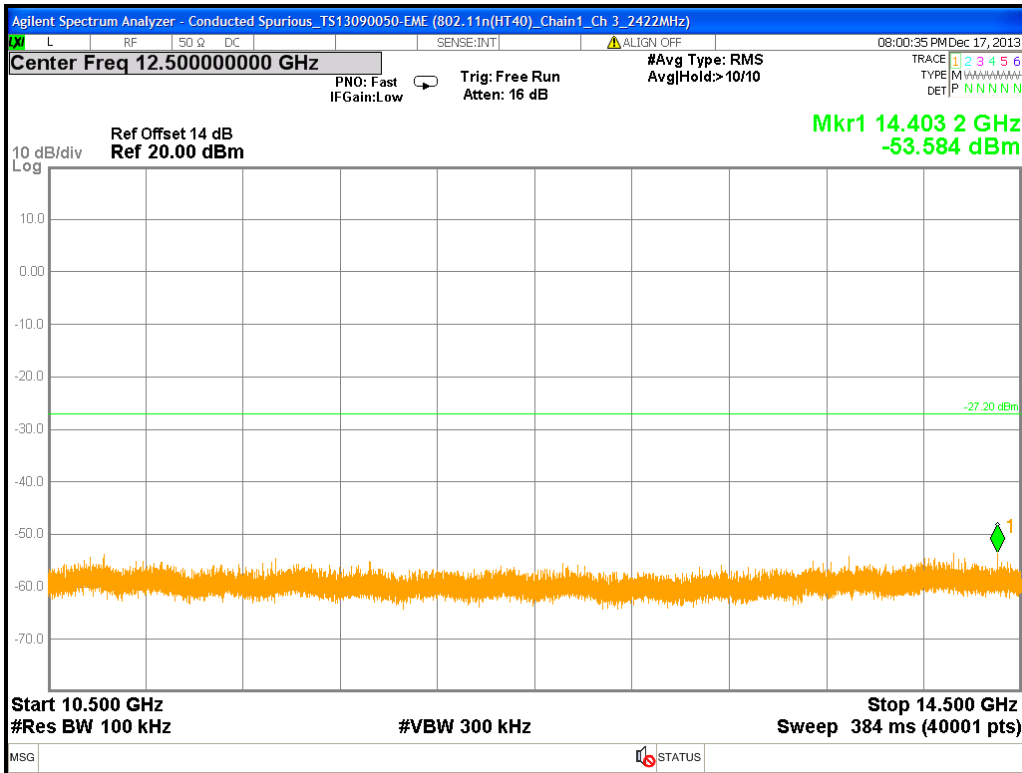

Chain0 : Conducted Spurious @ 802.11n(HT40) Mode Ch 9 (18.5G~22.5G)

Chain0 : Conducted Spurious @ 802.11n(HT40) Mode Ch 9 (22.5G~26.5G)

Chain0 : Conducted Spurious Bandedge @ 802.11n(HT40) Mode Ch 3

Chain0 : Conducted Spurious Bandedge @ 802.11n(HT40) Mode Ch 9

Chain1 : Conducted Spurious @ 802.11n(HT40) Mode Ch 3

Chain1 : Conducted Spurious @ 802.11n(HT40) Mode Ch 3 (30M~2.5G)

Chain1 : Conducted Spurious @ 802.11n(HT40) Mode Ch 3 (2.5G~6.5G)

Chain1 : Conducted Spurious @ 802.11n(HT40) Mode Ch 3 (6.5G~10.5G)

Chain1 : Conducted Spurious @ 802.11n(HT40) Mode Ch 3 (10.5G~14.5G)

Chain1 : Conducted Spurious @ 802.11n(HT40) Mode Ch 3 (14.5G~18.5G)

Chain1 : Conducted Spurious @ 802.11n(HT40) Mode Ch 3 (18.5G~22.5G)