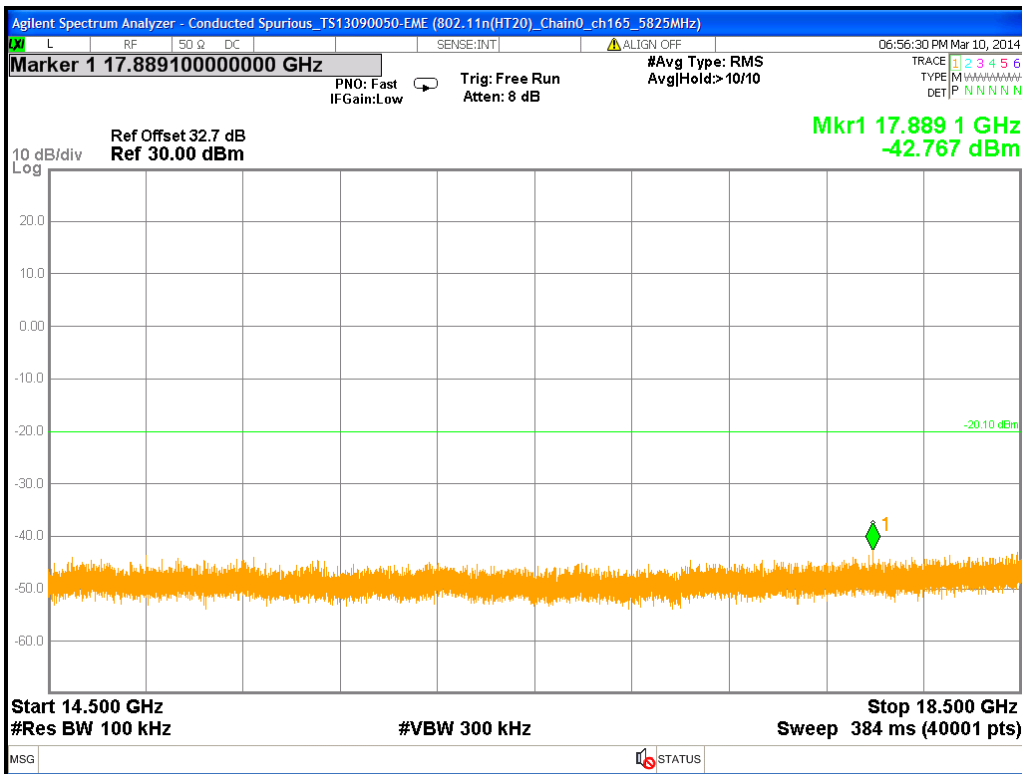

Chain1 : Conducted Spurious @ 802.11n(HT40) Mode Ch 9 (18.5G~22.5G)

Chain1 : Conducted Spurious @ 802.11n(HT40) Mode Ch 9 (22.5G~26.5G)

Chain1 : Conducted Spurious Bandedge @ 802.11n(HT40) Mode Ch 3

Chain1 : Conducted Spurious Bandedge @ 802.11n(HT40) Mode Ch 9

Chain0 : Conducted Spurious @ 802.11a Mode ch149

Chain0 : Conducted Spurious @ 802.11a Mode ch149 (30M~2.5G)

Chain0 : Conducted Spurious @ 802.11a Mode ch149 (2.5G~6.5G)

Chain0 : Conducted Spurious @ 802.11a Mode ch149 (6.5G~10.5G)

Chain0 : Conducted Spurious @ 802.11a Mode ch149 (10.5G~14.5G)

Chain0 : Conducted Spurious @ 802.11a Mode ch149 (14.5G~18.5G)

Chain0 : Conducted Spurious @ 802.11a Mode ch149 (18.5G~22.5G)

Chain0 : Conducted Spurious @ 802.11a Mode ch149 (22.5G~26.5G)

Chain0 : Conducted Spurious @ 802.11a Mode ch157

Chain0 : Conducted Spurious @ 802.11a Mode ch157 (30M~2.5G)

Chain0 : Conducted Spurious @ 802.11a Mode ch157 (2.5G~6.5G)

Chain0 : Conducted Spurious @ 802.11a Mode ch157 (6.5G~10.5G)