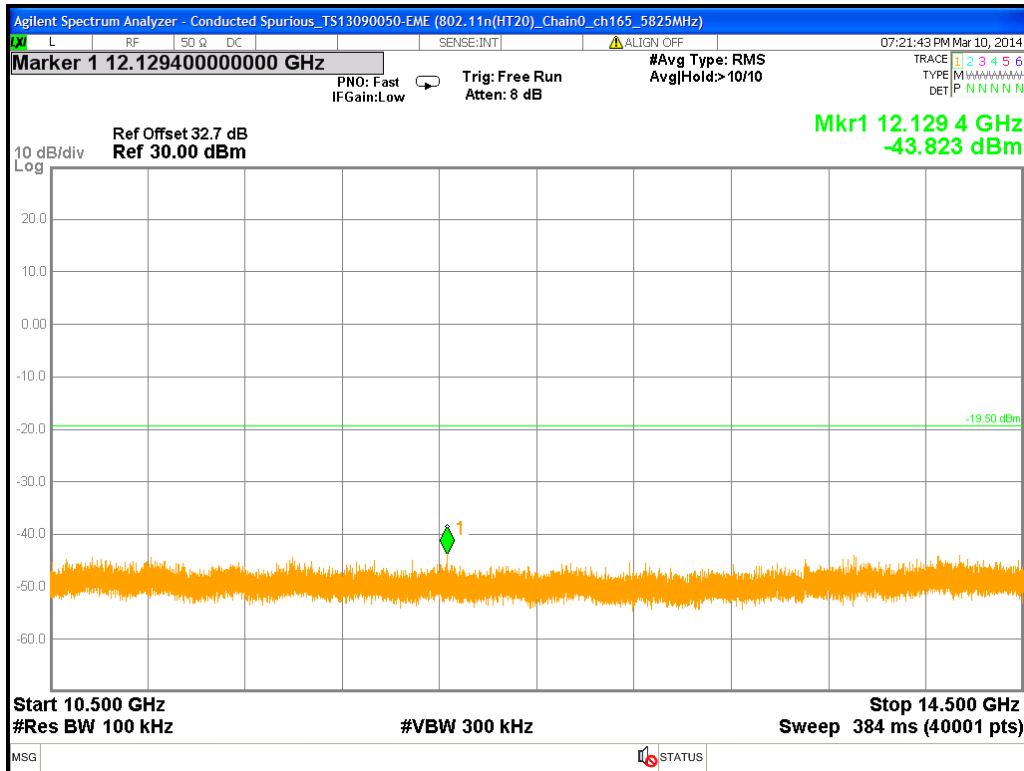

Chain1 : Conducted Spurious @ 802.11a Mode ch157 (10.5G~14.5G)

Chain1 : Conducted Spurious @ 802.11a Mode ch157 (14.5G~18.5G)

Chain1 : Conducted Spurious @ 802.11a Mode ch157 (18.5G~22.5G)

Chain1 : Conducted Spurious @ 802.11a Mode ch157 (22.5G~26.5G)

Chain1 : Conducted Spurious @ 802.11a Mode ch165

Chain1 : Conducted Spurious @ 802.11a Mode ch165 (30M~2.5G)

Chain1 : Conducted Spurious @ 802.11a Mode ch165 (2.5G~6.5G)

Chain1 : Conducted Spurious @ 802.11a Mode ch165 (6.5G~10.5G)

Chain1 : Conducted Spurious @ 802.11a Mode ch165 (10.5G~14.5G)

Chain1 : Conducted Spurious @ 802.11a Mode ch165 (14.5G~18.5G)

Chain1 : Conducted Spurious @ 802.11a Mode ch165 (18.5G~22.5G)

Chain1 : Conducted Spurious @ 802.11a Mode ch165 (22.5G~26.5G)

Chain0 : Conducted Spurious @ 802.11n(HT20) Mode ch149

Chain0 : Conducted Spurious @ 802.11n(HT20) Mode ch149 (30M~2.5G)

Chain0 : Conducted Spurious @ 802.11n(HT20) Mode ch149 (2.5G~6.5G)

Chain0 : Conducted Spurious @ 802.11n(HT20) Mode ch149 (6.5G~10.5G)