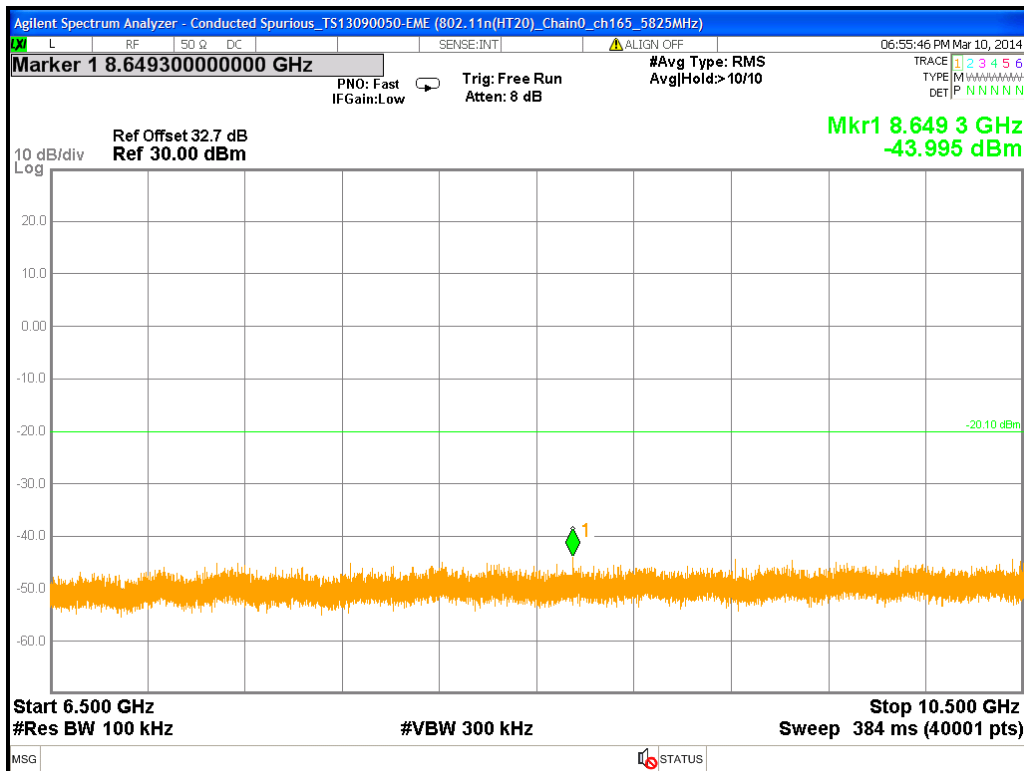

Chain1 : Conducted Spurious @ 802.11n(HT40) Mode Ch 9 (18.5G~22.5G)

Chain1 : Conducted Spurious @ 802.11n(HT40) Mode Ch 9 (22.5G~26.5G)

Chain1 : Conducted Spurious Bandedge @ 802.11n(HT40) Mode Ch 3

Chain1 : Conducted Spurious Bandedge @ 802.11n(HT40) Mode Ch 9

Chain0 : Conducted Spurious @ 802.11a Mode ch149

Chain0 : Conducted Spurious @ 802.11a Mode ch149 (30M~2.5G)

Chain0 : Conducted Spurious @ 802.11a Mode ch149 (2.5G~6.5G)

Chain0 : Conducted Spurious @ 802.11a Mode ch149 (6.5G~10.5G)

Chain0 : Conducted Spurious @ 802.11a Mode ch149 (10.5G~14.5G)

Chain0 : Conducted Spurious @ 802.11a Mode ch149 (14.5G~18.5G)

Chain0 : Conducted Spurious @ 802.11a Mode ch149 (18.5G~22.5G)

Chain0 : Conducted Spurious @ 802.11a Mode ch149 (22.5G~26.5G)

Chain0 : Conducted Spurious @ 802.11a Mode ch157

Chain0 : Conducted Spurious @ 802.11a Mode ch157 (30M~2.5G)

Chain0 : Conducted Spurious @ 802.11a Mode ch157 (2.5G~6.5G)

Chain0 : Conducted Spurious @ 802.11a Mode ch157 (6.5G~10.5G)