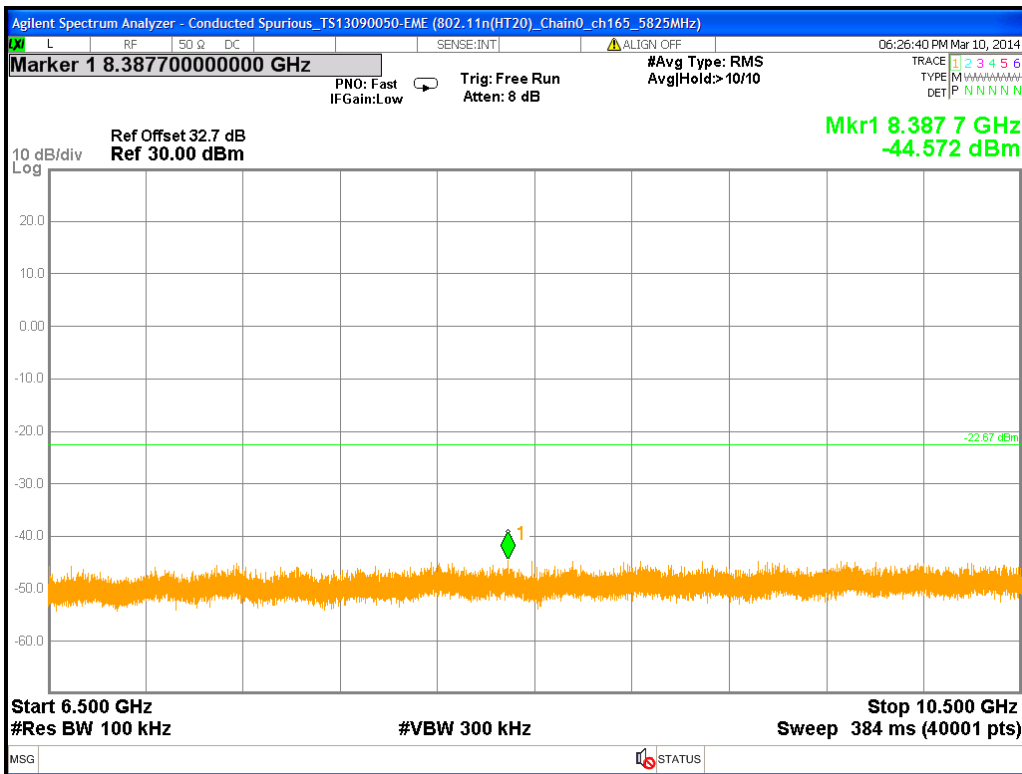

Chain0 : Conducted Spurious @ 802.11n(HT20) Mode ch157 (6.5G~10.5G)

Chain0 : Conducted Spurious @ 802.11n(HT20) Mode ch157 (10.5G~14.5G)

Chain0 : Conducted Spurious @ 802.11n(HT20) Mode ch157 (14.5G~18.5G)

Chain0 : Conducted Spurious @ 802.11n(HT20) Mode ch157 (18.5G~22.5G)

Chain0 : Conducted Spurious @ 802.11n(HT20) Mode ch157 (22.5G~26.5G)

Chain0 : Conducted Spurious @ 802.11n(HT20) Mode ch165

Chain0 : Conducted Spurious @ 802.11n(HT20) Mode ch165 (30M~2.5G)

Chain0 : Conducted Spurious @ 802.11n(HT20) Mode ch165 (2.5G~6.5G)

Chain0 : Conducted Spurious @ 802.11n(HT20) Mode ch165 (6.5G~10.5G)

Chain0 : Conducted Spurious @ 802.11n(HT20) Mode ch165 (10.5G~14.5G)