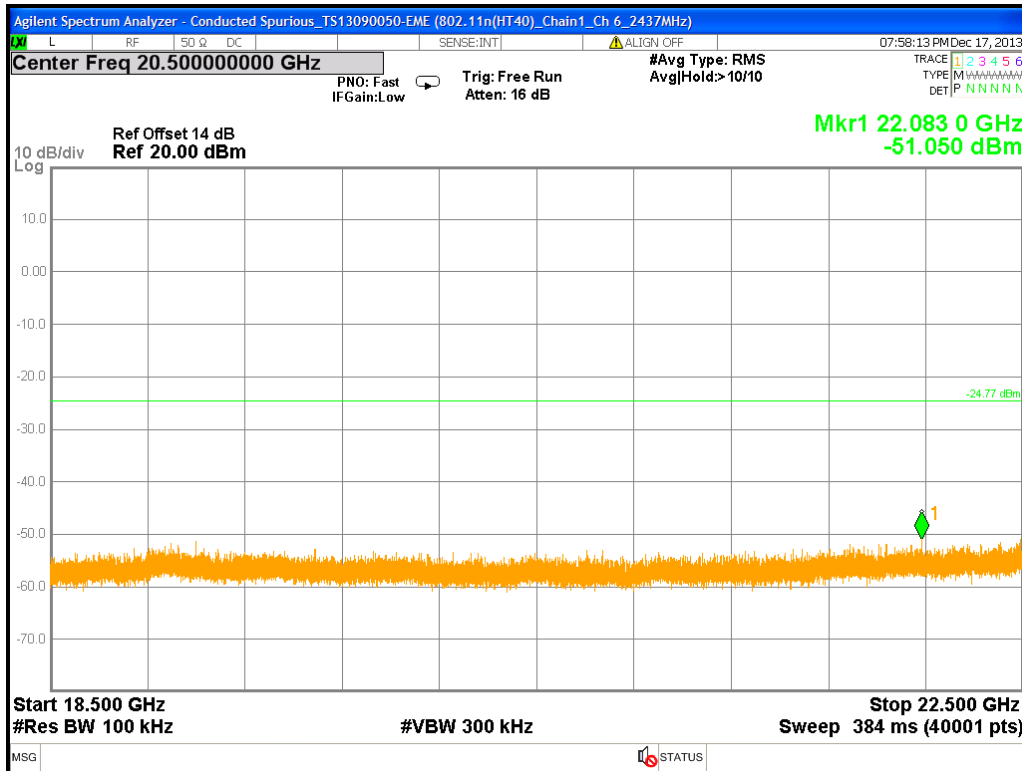

Chain1 : Conducted Spurious @ 802.11n(HT40) Mode Ch 3 (22.5G~26.5G)

Chain1 : Conducted Spurious @ 802.11n(HT40) Mode Ch 6

Chain1 : Conducted Spurious @ 802.11n(HT40) Mode Ch 6 (30M~2.5G)

Chain1 : Conducted Spurious @ 802.11n(HT40) Mode Ch 6 (2.5G~6.5G)

Chain1 : Conducted Spurious @ 802.11n(HT40) Mode Ch 6 (6.5G~10.5G)

Chain1 : Conducted Spurious @ 802.11n(HT40) Mode Ch 6 (10.5G~14.5G)

Chain1 : Conducted Spurious @ 802.11n(HT40) Mode Ch 6 (14.5G~18.5G)

Chain1 : Conducted Spurious @ 802.11n(HT40) Mode Ch 6 (18.5G~22.5G)

Chain1 : Conducted Spurious @ 802.11n(HT40) Mode Ch 6 (22.5G~26.5G)

Chain1 : Conducted Spurious @ 802.11n(HT40) Mode Ch 9

Chain1 : Conducted Spurious @ 802.11n(HT40) Mode Ch 9 (30M~2.5G)