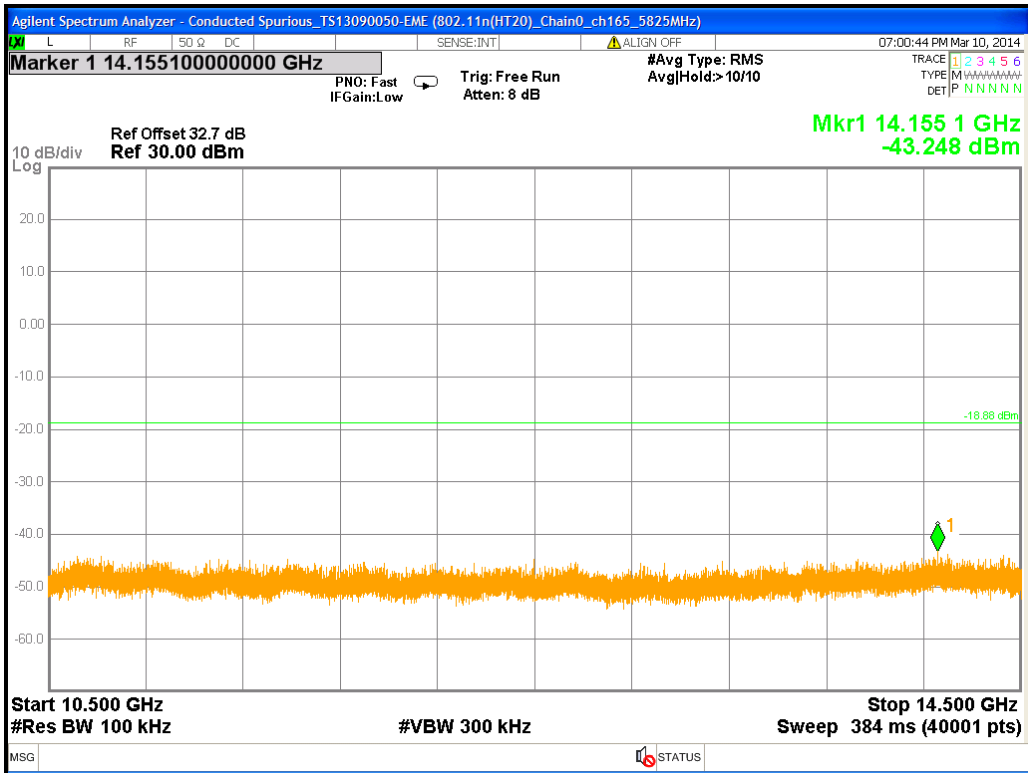

Chain0 : Conducted Spurious @ 802.11a Mode ch165 (10.5G~14.5G)

Chain0 : Conducted Spurious @ 802.11a Mode ch165 (14.5G~18.5G)

Chain0 : Conducted Spurious @ 802.11a Mode ch165 (18.5G~22.5G)

Chain0 : Conducted Spurious @ 802.11a Mode ch165 (22.5G~26.5G)

Chain1 : Conducted Spurious @ 802.11a Mode ch149

Chain1 : Conducted Spurious @ 802.11a Mode ch149 (30M~2.5G)

Chain1 : Conducted Spurious @ 802.11a Mode ch149 (2.5G~6.5G)

Chain1 : Conducted Spurious @ 802.11a Mode ch149 (6.5G~10.5G)

Chain1 : Conducted Spurious @ 802.11a Mode ch149 (10.5G~14.5G)

Chain1 : Conducted Spurious @ 802.11a Mode ch149 (14.5G~18.5G)

Chain1 : Conducted Spurious @ 802.11a Mode ch149 (18.5G~22.5G)

Chain1 : Conducted Spurious @ 802.11a Mode ch149 (22.5G~26.5G)

Chain1 : Conducted Spurious @ 802.11a Mode ch157

Chain1 : Conducted Spurious @ 802.11a Mode ch157 (30M~2.5G)

Chain1 : Conducted Spurious @ 802.11a Mode ch157 (2.5G~6.5G)

Chain1 : Conducted Spurious @ 802.11a Mode ch157 (6.5G~10.5G)