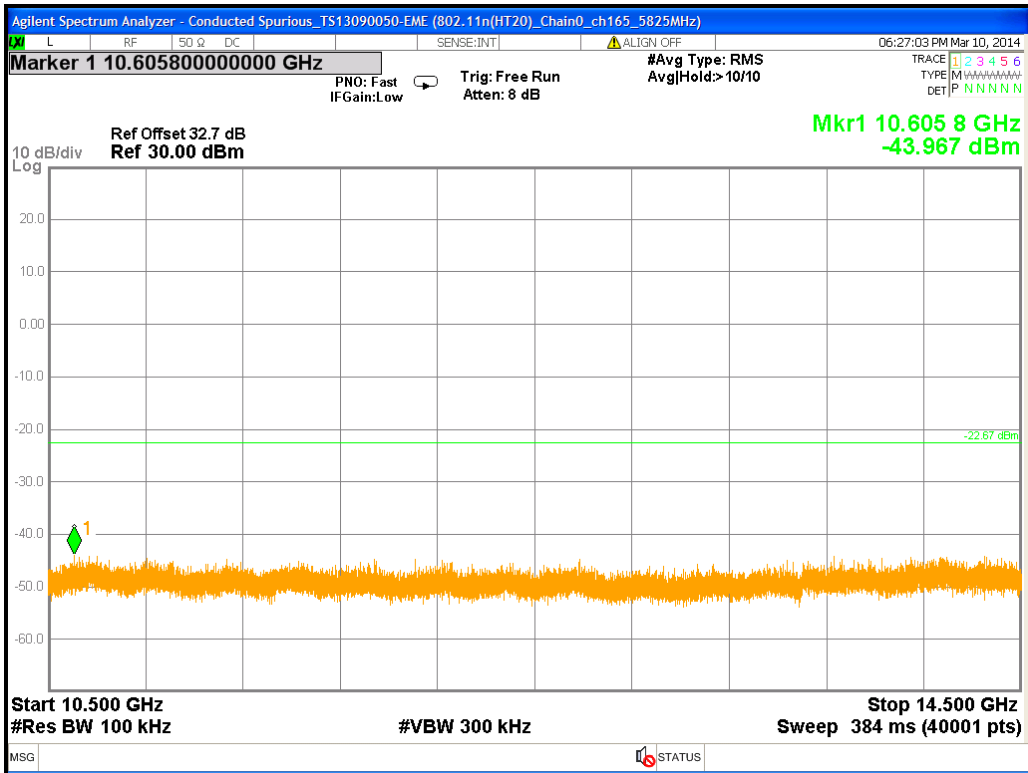

Chain0 : Conducted Spurious @ 802.11n(HT20) Mode ch157 (6.5G~10.5G)

Chain0 : Conducted Spurious @ 802.11n(HT20) Mode ch157 (10.5G~14.5G)

Chain0 : Conducted Spurious @ 802.11n(HT20) Mode ch157 (14.5G~18.5G)

Chain0 : Conducted Spurious @ 802.11n(HT20) Mode ch157 (18.5G~22.5G)

Chain0 : Conducted Spurious @ 802.11n(HT20) Mode ch157 (22.5G~26.5G)

Chain0 : Conducted Spurious @ 802.11n(HT20) Mode ch165

Chain0 : Conducted Spurious @ 802.11n(HT20) Mode ch165 (30M~2.5G)

Chain0 : Conducted Spurious @ 802.11n(HT20) Mode ch165 (2.5G~6.5G)

Chain0 : Conducted Spurious @ 802.11n(HT20) Mode ch165 (6.5G~10.5G)

Chain0 : Conducted Spurious @ 802.11n(HT20) Mode ch165 (10.5G~14.5G)