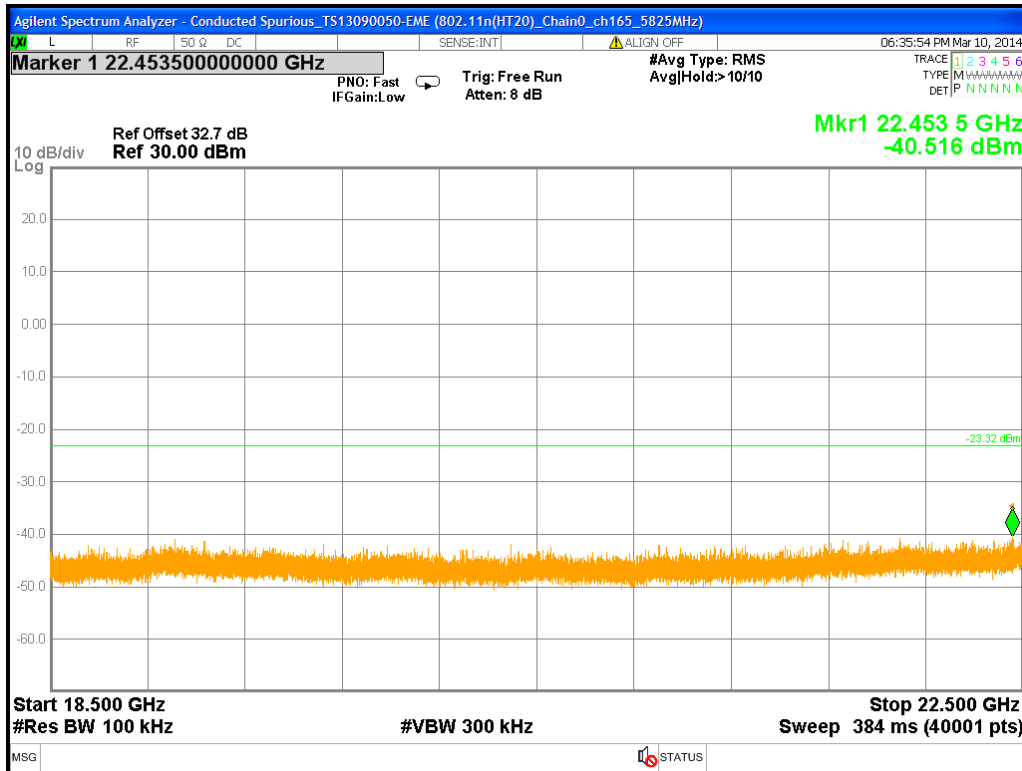

Chain1 : Conducted Spurious @ 802.11a Mode ch165 (10.5G~14.5G)

Chain1 : Conducted Spurious @ 802.11a Mode ch165 (14.5G~18.5G)

Chain1 : Conducted Spurious @ 802.11a Mode ch165 (18.5G~22.5G)

Chain1 : Conducted Spurious @ 802.11a Mode ch165 (22.5G~26.5G)

Chain0 : Conducted Spurious @ 802.11n(HT20) Mode ch149

Chain0 : Conducted Spurious @ 802.11n(HT20) Mode ch149 (30M~2.5G)

Chain0 : Conducted Spurious @ 802.11n(HT20) Mode ch149 (2.5G~6.5G)

Chain0 : Conducted Spurious @ 802.11n(HT20) Mode ch149 (6.5G~10.5G)

Chain0 : Conducted Spurious @ 802.11n(HT20) Mode ch149 (10.5G~14.5G)

Chain0 : Conducted Spurious @ 802.11n(HT20) Mode ch149 (14.5G~18.5G)

Chain0 : Conducted Spurious @ 802.11n(HT20) Mode ch149 (18.5G~22.5G)