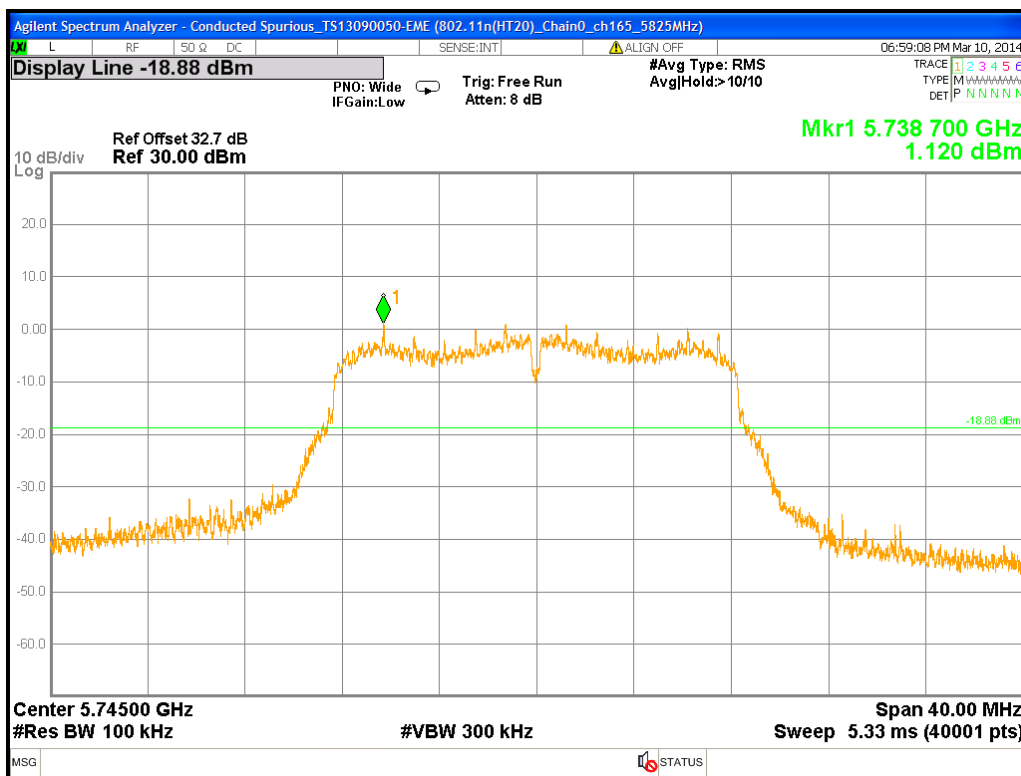

Chain0 : Conducted Spurious @ 802.11a Mode ch165

Chain0 : Conducted Spurious @ 802.11a Mode ch165 (30M~2.5G)

Chain0 : Conducted Spurious @ 802.11a Mode ch165 (2.5G~6.5G)

Chain0 : Conducted Spurious @ 802.11a Mode ch165 (6.5G~10.5G)

Chain0 : Conducted Spurious @ 802.11a Mode ch165 (10.5G~14.5G)

Chain0 : Conducted Spurious @ 802.11a Mode ch165 (14.5G~18.5G)

Chain0 : Conducted Spurious @ 802.11a Mode ch165 (18.5G~22.5G)

Chain0 : Conducted Spurious @ 802.11a Mode ch165 (22.5G~26.5G)

Chain1 : Conducted Spurious @ 802.11a Mode ch149

Chain1 : Conducted Spurious @ 802.11a Mode ch149 (30M~2.5G)

Chain1 : Conducted Spurious @ 802.11a Mode ch149 (2.5G~6.5G)

Chain1 : Conducted Spurious @ 802.11a Mode ch149 (6.5G~10.5G)

Chain1 : Conducted Spurious @ 802.11a Mode ch149 (10.5G~14.5G)

Chain1 : Conducted Spurious @ 802.11a Mode ch149 (14.5G~18.5G)

Chain1 : Conducted Spurious @ 802.11a Mode ch149 (18.5G~22.5G)

Chain1 : Conducted Spurious @ 802.11a Mode ch149 (22.5G~26.5G)