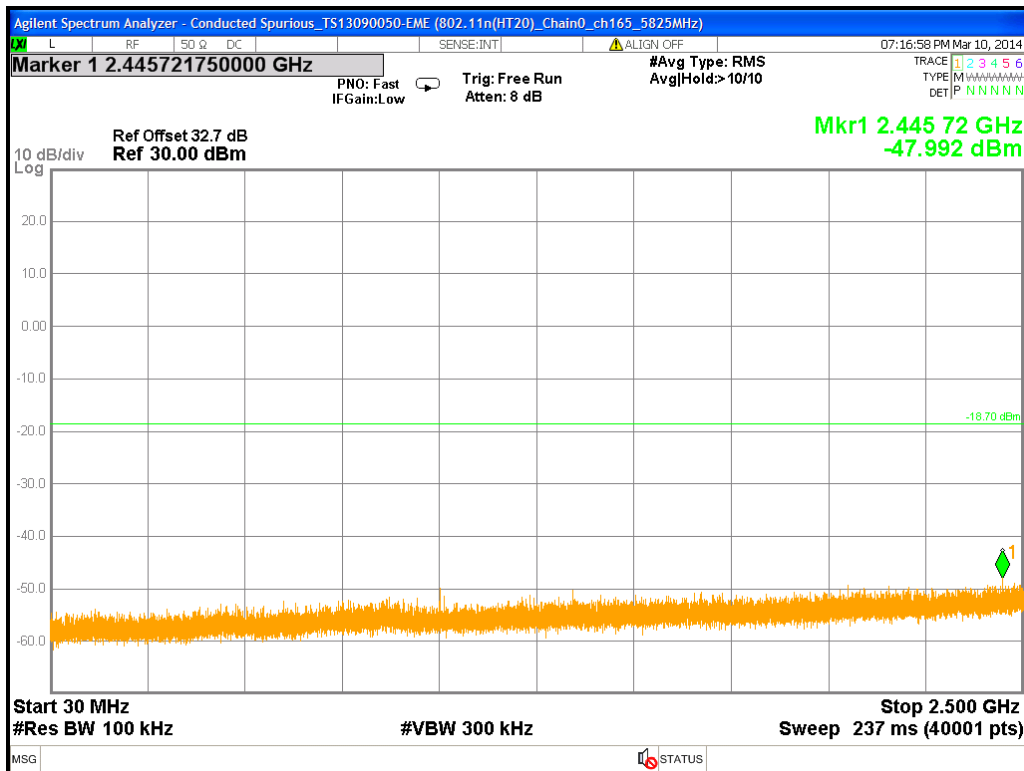

Chain0 : Conducted Spurious @ 802.11a Mode ch157

Chain0 : Conducted Spurious @ 802.11a Mode ch157 (30M~2.5G)

Chain0 : Conducted Spurious @ 802.11a Mode ch157 (2.5G~6.5G)

Chain0 : Conducted Spurious @ 802.11a Mode ch157 (6.5G~10.5G)

Chain0 : Conducted Spurious @ 802.11a Mode ch157 (10.5G~14.5G)

Chain0 : Conducted Spurious @ 802.11a Mode ch157 (14.5G~18.5G)

Chain0 : Conducted Spurious @ 802.11a Mode ch157 (18.5G~22.5G)

Chain0 : Conducted Spurious @ 802.11a Mode ch157 (22.5G~26.5G)

Chain0 : Conducted Spurious @ 802.11a Mode ch165

Chain0 : Conducted Spurious @ 802.11a Mode ch165 (30M~2.5G)

Chain0 : Conducted Spurious @ 802.11a Mode ch165 (2.5G~6.5G)

Chain0 : Conducted Spurious @ 802.11a Mode ch165 (6.5G~10.5G)

Chain0 : Conducted Spurious @ 802.11a Mode ch165 (10.5G~14.5G)

Chain0 : Conducted Spurious @ 802.11a Mode ch165 (14.5G~18.5G)

Chain0 : Conducted Spurious @ 802.11a Mode ch165 (18.5G~22.5G)

Chain0 : Conducted Spurious @ 802.11a Mode ch165 (22.5G~26.5G)