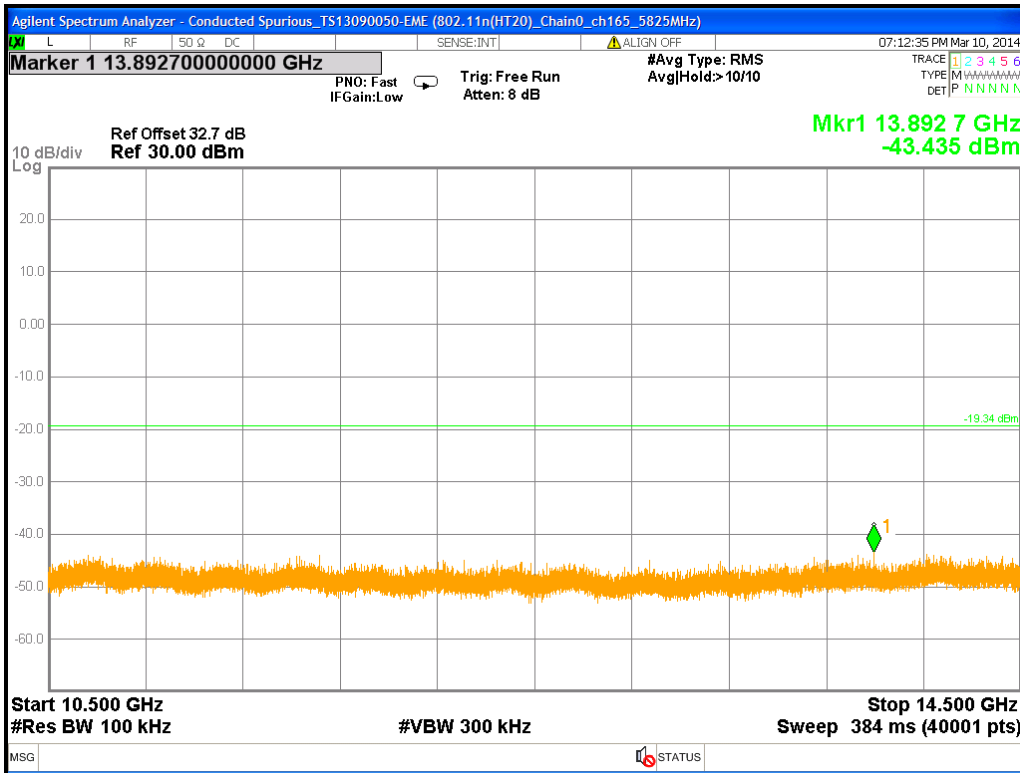

Chain0 : Conducted Spurious @ 802.11a Mode ch149 (10.5G~14.5G)

Chain0 : Conducted Spurious @ 802.11a Mode ch149 (14.5G~18.5G)

Chain0 : Conducted Spurious @ 802.11a Mode ch149 (18.5G~22.5G)

Chain0 : Conducted Spurious @ 802.11a Mode ch149 (22.5G~26.5G)

Chain0 : Conducted Spurious @ 802.11a Mode ch157

Chain0 : Conducted Spurious @ 802.11a Mode ch157 (30M~2.5G)

Chain0 : Conducted Spurious @ 802.11a Mode ch157 (2.5G~6.5G)

Chain0 : Conducted Spurious @ 802.11a Mode ch157 (6.5G~10.5G)

Chain0 : Conducted Spurious @ 802.11a Mode ch157 (10.5G~14.5G)

Chain0 : Conducted Spurious @ 802.11a Mode ch157 (14.5G~18.5G)

Chain0 : Conducted Spurious @ 802.11a Mode ch157 (18.5G~22.5G)

Chain0 : Conducted Spurious @ 802.11a Mode ch157 (22.5G~26.5G)

Chain0 : Conducted Spurious @ 802.11a Mode ch165

Chain0 : Conducted Spurious @ 802.11a Mode ch165 (30M~2.5G)

Chain0 : Conducted Spurious @ 802.11a Mode ch165 (2.5G~6.5G)

Chain0 : Conducted Spurious @ 802.11a Mode ch165 (6.5G~10.5G)