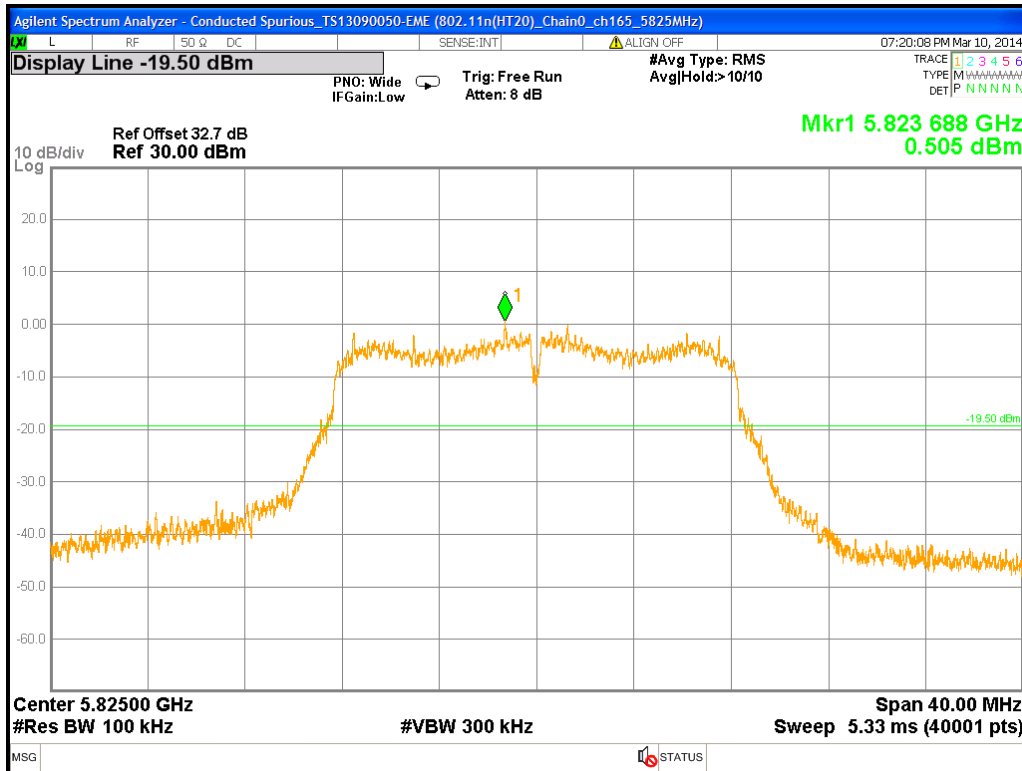

Chain1 : Conducted Spurious @ 802.11a Mode ch157

Chain1 : Conducted Spurious @ 802.11a Mode ch157 (30M~2.5G)

Chain1 : Conducted Spurious @ 802.11a Mode ch157 (2.5G~6.5G)

Chain1 : Conducted Spurious @ 802.11a Mode ch157 (6.5G~10.5G)

Chain1 : Conducted Spurious @ 802.11a Mode ch157 (10.5G~14.5G)

Chain1 : Conducted Spurious @ 802.11a Mode ch157 (14.5G~18.5G)

Chain1 : Conducted Spurious @ 802.11a Mode ch157 (18.5G~22.5G)

Chain1 : Conducted Spurious @ 802.11a Mode ch157 (22.5G~26.5G)

Chain1 : Conducted Spurious @ 802.11a Mode ch165

Chain1 : Conducted Spurious @ 802.11a Mode ch165 (30M~2.5G)

Chain1 : Conducted Spurious @ 802.11a Mode ch165 (2.5G~6.5G)

Chain1 : Conducted Spurious @ 802.11a Mode ch165 (6.5G~10.5G)

Chain1 : Conducted Spurious @ 802.11a Mode ch165 (10.5G~14.5G)

Chain1 : Conducted Spurious @ 802.11a Mode ch165 (14.5G~18.5G)

Chain1 : Conducted Spurious @ 802.11a Mode ch165 (18.5G~22.5G)

Chain1 : Conducted Spurious @ 802.11a Mode ch165 (22.5G~26.5G)