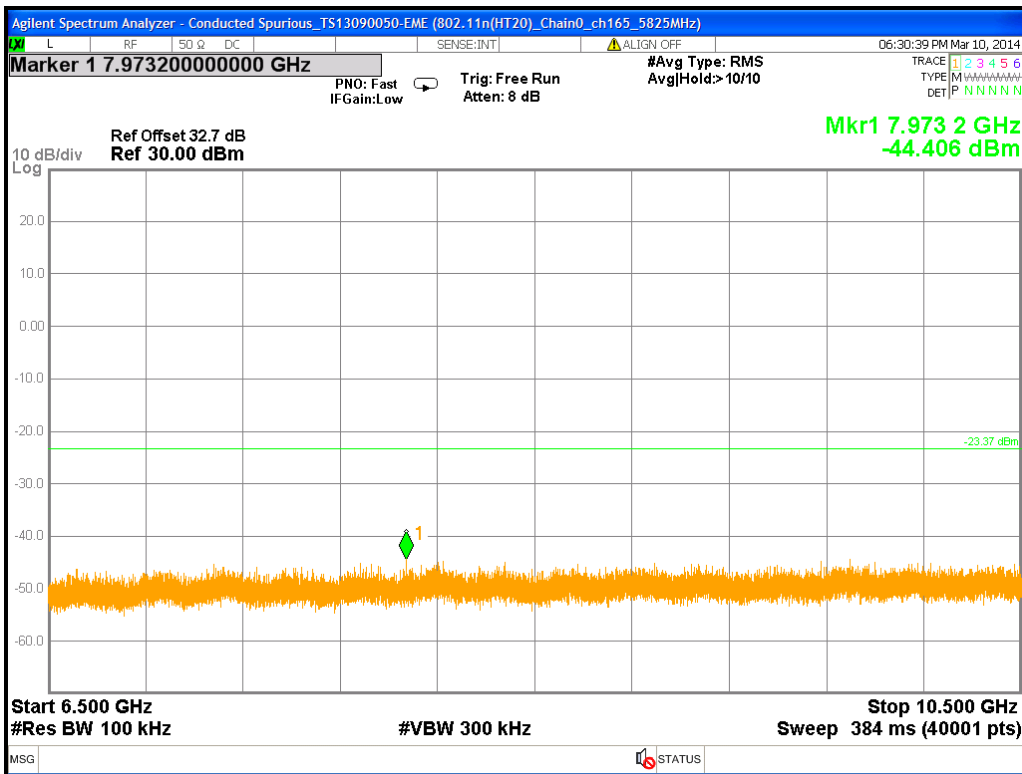

Chain0 : Conducted Spurious @ 802.11n(HT20) Mode ch149 (10.5G~14.5G)

Chain0 : Conducted Spurious @ 802.11n(HT20) Mode ch149 (14.5G~18.5G)

Chain0 : Conducted Spurious @ 802.11n(HT20) Mode ch149 (18.5G~22.5G)

Chain0 : Conducted Spurious @ 802.11n(HT20) Mode ch149 (22.5G~26.5G)

Chain0 : Conducted Spurious @ 802.11n(HT20) Mode ch157

Chain0 : Conducted Spurious @ 802.11n(HT20) Mode ch157 (30M~2.5G)

Chain0 : Conducted Spurious @ 802.11n(HT20) Mode ch157 (2.5G~6.5G)

Chain0 : Conducted Spurious @ 802.11n(HT20) Mode ch157 (6.5G~10.5G)

Chain0 : Conducted Spurious @ 802.11n(HT20) Mode ch157 (10.5G~14.5G)

Chain0 : Conducted Spurious @ 802.11n(HT20) Mode ch157 (14.5G~18.5G)