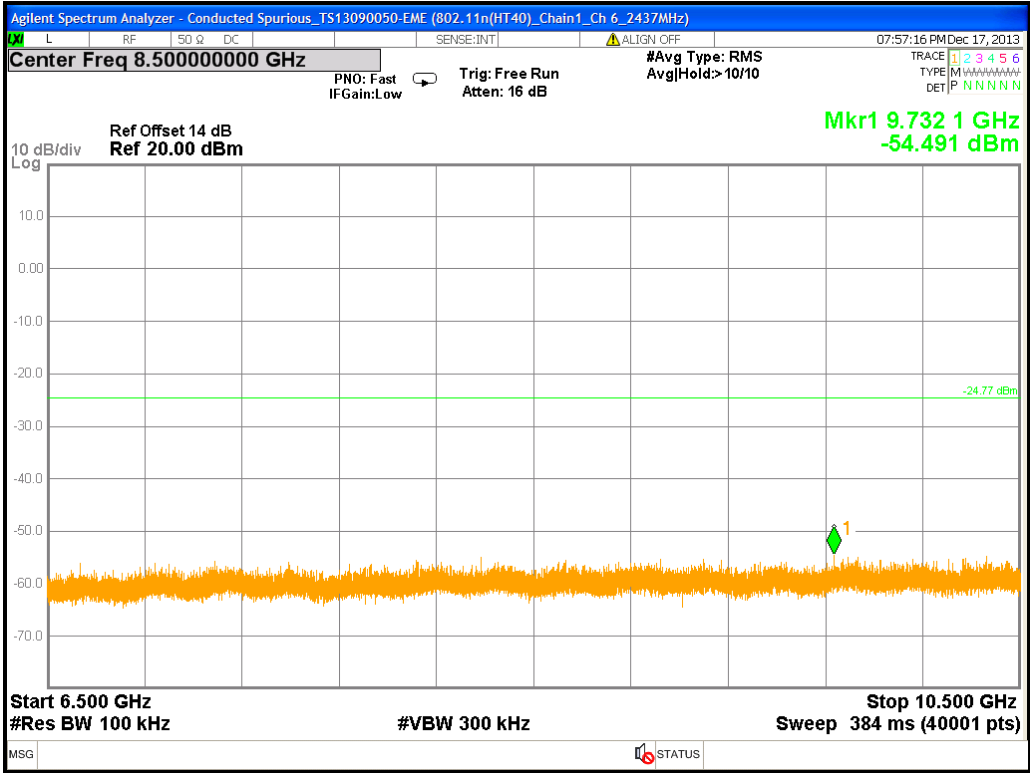

Chain1 : Conducted Spurious @ 802.11n(HT40) Mode Ch 3 (22.5G~26.5G)

Chain1 : Conducted Spurious @ 802.11n(HT40) Mode Ch 6

Chain1 : Conducted Spurious @ 802.11n(HT40) Mode Ch 6 (30M~2.5G)

Chain1 : Conducted Spurious @ 802.11n(HT40) Mode Ch 6 (2.5G~6.5G)

Chain1 : Conducted Spurious @ 802.11n(HT40) Mode Ch 6 (6.5G~10.5G)

Chain1 : Conducted Spurious @ 802.11n(HT40) Mode Ch 6 (10.5G~14.5G)

Chain1 : Conducted Spurious @ 802.11n(HT40) Mode Ch 6 (14.5G~18.5G)