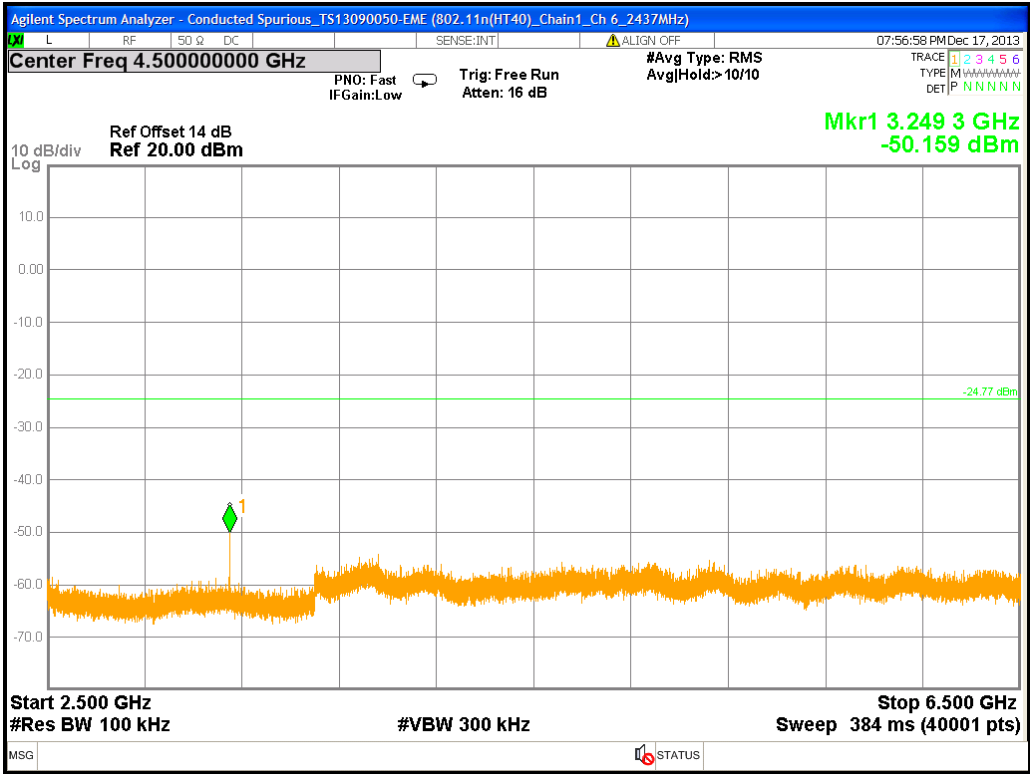

Chain1 : Conducted Spurious @ 802.11n(HT40) Mode Ch 3 (10.5G~14.5G)

Chain1 : Conducted Spurious @ 802.11n(HT40) Mode Ch 3 (14.5G~18.5G)

Chain1 : Conducted Spurious @ 802.11n(HT40) Mode Ch 3 (18.5G~22.5G)

Chain1 : Conducted Spurious @ 802.11n(HT40) Mode Ch 3 (22.5G~26.5G)

Chain1 : Conducted Spurious @ 802.11n(HT40) Mode Ch 6

Chain1 : Conducted Spurious @ 802.11n(HT40) Mode Ch 6 (30M~2.5G)

Chain1 : Conducted Spurious @ 802.11n(HT40) Mode Ch 6 (2.5G~6.5G)

Chain1 : Conducted Spurious @ 802.11n(HT40) Mode Ch 6 (6.5G~10.5G)

Chain1 : Conducted Spurious @ 802.11n(HT40) Mode Ch 6 (10.5G~14.5G)

Chain1 : Conducted Spurious @ 802.11n(HT40) Mode Ch 6 (14.5G~18.5G)