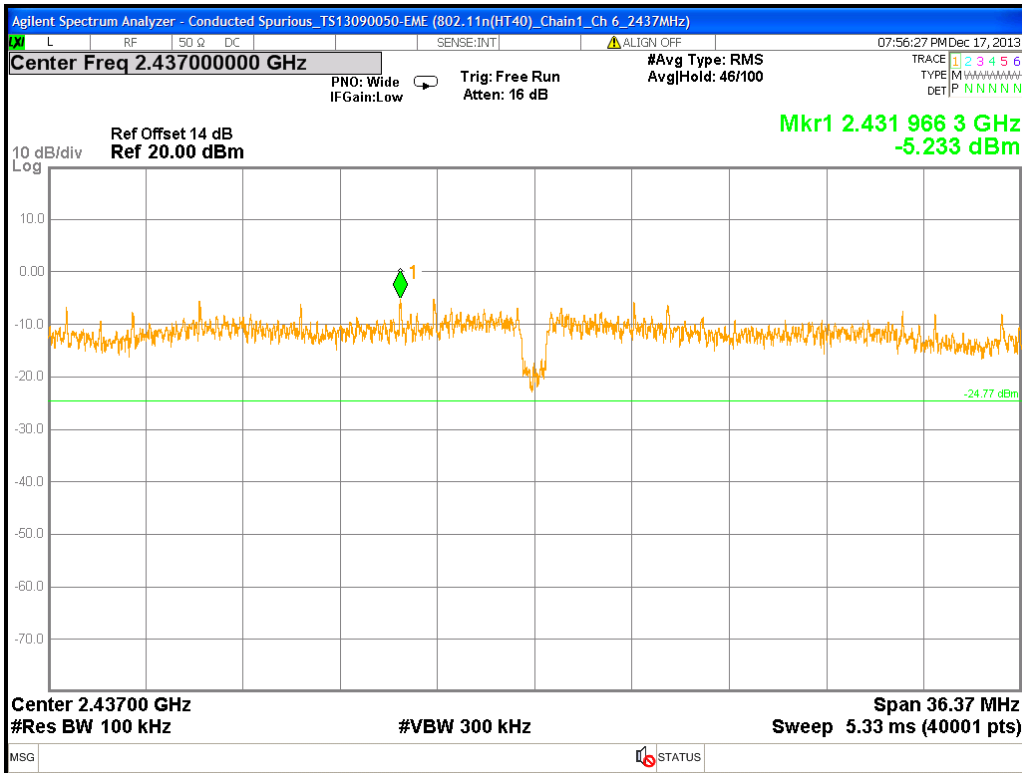

Chain1 : Conducted Spurious @ 802.11n(HT40) Mode Ch 3

Chain1 : Conducted Spurious @ 802.11n(HT40) Mode Ch 3 (30M~2.5G)

Chain1 : Conducted Spurious @ 802.11n(HT40) Mode Ch 3 (2.5G~6.5G)

Chain1 : Conducted Spurious @ 802.11n(HT40) Mode Ch 3 (6.5G~10.5G)

Chain1 : Conducted Spurious @ 802.11n(HT40) Mode Ch 3 (10.5G~14.5G)

Chain1 : Conducted Spurious @ 802.11n(HT40) Mode Ch 3 (14.5G~18.5G)

Chain1 : Conducted Spurious @ 802.11n(HT40) Mode Ch 3 (18.5G~22.5G)

Chain1 : Conducted Spurious @ 802.11n(HT40) Mode Ch 3 (22.5G~26.5G)

Chain1 : Conducted Spurious @ 802.11n(HT40) Mode Ch 6

Chain1 : Conducted Spurious @ 802.11n(HT40) Mode Ch 6 (30M~2.5G)

Chain1 : Conducted Spurious @ 802.11n(HT40) Mode Ch 6 (2.5G~6.5G)