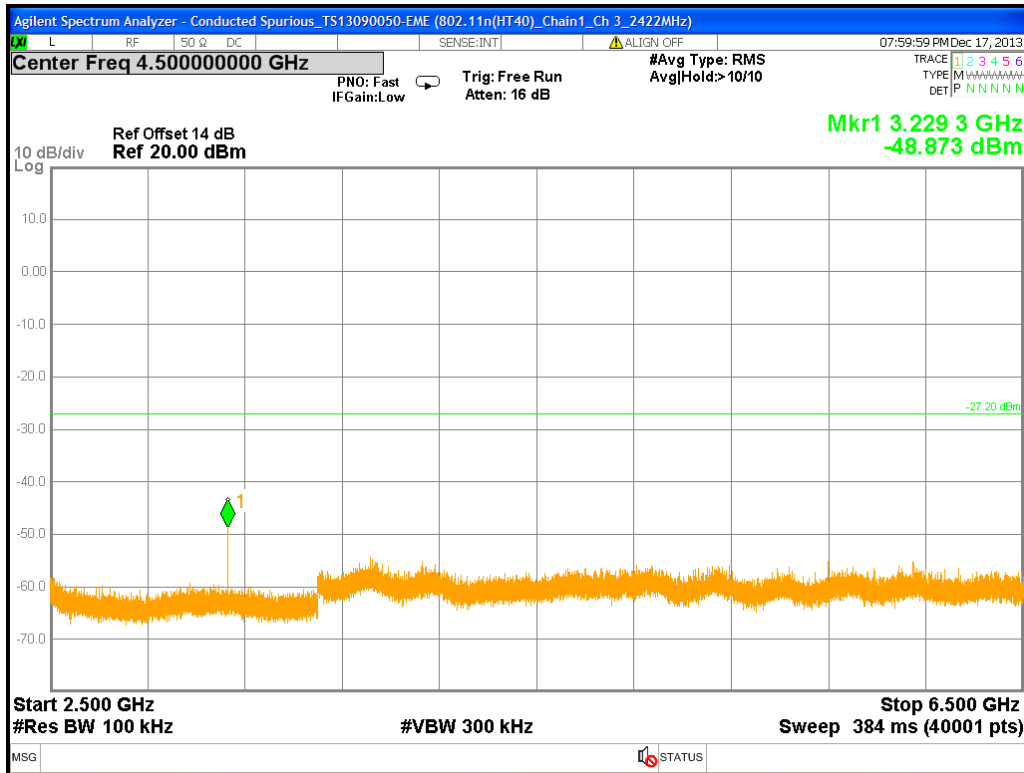

Chain0 : Conducted Spurious @ 802.11n(HT40) Mode Ch 9 (18.5G~22.5G)

Chain0 : Conducted Spurious @ 802.11n(HT40) Mode Ch 9 (22.5G~26.5G)

Chain0 : Conducted Spurious Bandedge @ 802.11n(HT40) Mode Ch 3

Chain0 : Conducted Spurious Bandedge @ 802.11n(HT40) Mode Ch 9

Chain1 : Conducted Spurious @ 802.11n(HT40) Mode Ch 3

Chain1 : Conducted Spurious @ 802.11n(HT40) Mode Ch 3 (30M~2.5G)

Chain1 : Conducted Spurious @ 802.11n(HT40) Mode Ch 3 (2.5G~6.5G)

Chain1 : Conducted Spurious @ 802.11n(HT40) Mode Ch 3 (6.5G~10.5G)