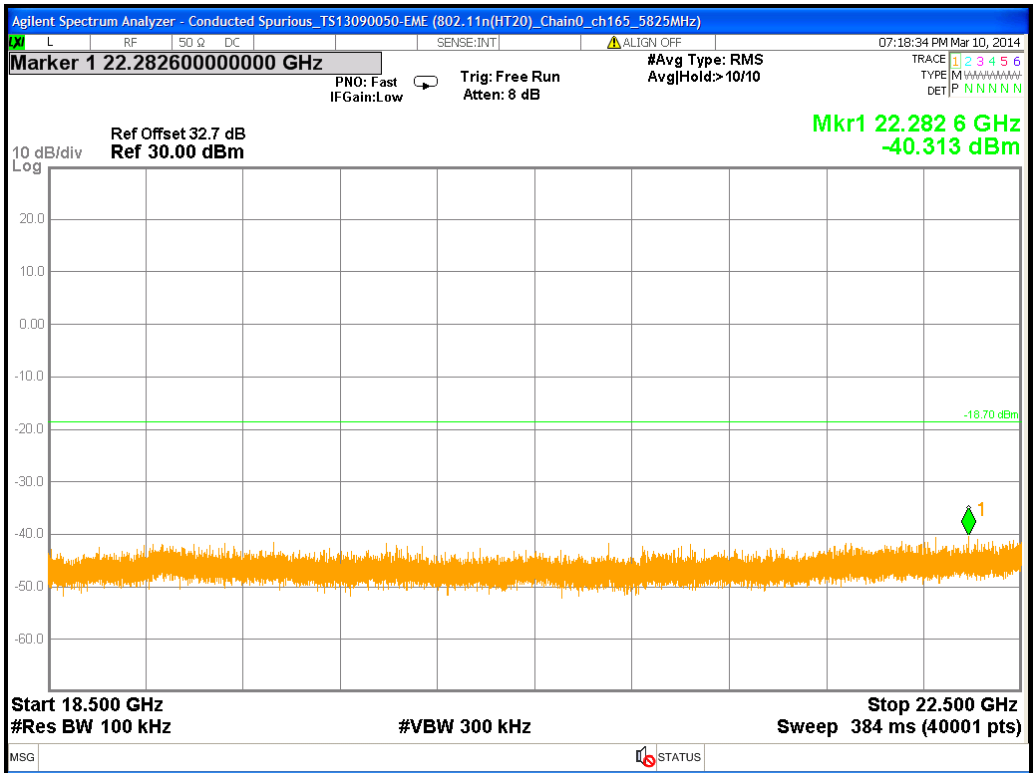

Chain0 : Conducted Spurious @ 802.11a Mode ch157 (10.5G~14.5G)

Chain0 : Conducted Spurious @ 802.11a Mode ch157 (14.5G~18.5G)

Chain0 : Conducted Spurious @ 802.11a Mode ch157 (18.5G~22.5G)

Chain0 : Conducted Spurious @ 802.11a Mode ch157 (22.5G~26.5G)

Chain0 : Conducted Spurious @ 802.11a Mode ch165

Chain0 : Conducted Spurious @ 802.11a Mode ch165 (30M~2.5G)

Chain0 : Conducted Spurious @ 802.11a Mode ch165 (2.5G~6.5G)

Chain0 : Conducted Spurious @ 802.11a Mode ch165 (6.5G~10.5G)

Chain0 : Conducted Spurious @ 802.11a Mode ch165 (10.5G~14.5G)

Chain0 : Conducted Spurious @ 802.11a Mode ch165 (14.5G~18.5G)

Chain0 : Conducted Spurious @ 802.11a Mode ch165 (18.5G~22.5G)

Chain0 : Conducted Spurious @ 802.11a Mode ch165 (22.5G~26.5G)

Chain1 : Conducted Spurious @ 802.11a Mode ch149

Chain1 : Conducted Spurious @ 802.11a Mode ch149 (30M~2.5G)

Chain1 : Conducted Spurious @ 802.11a Mode ch149 (2.5G~6.5G)

Chain1 : Conducted Spurious @ 802.11a Mode ch149 (6.5G~10.5G)