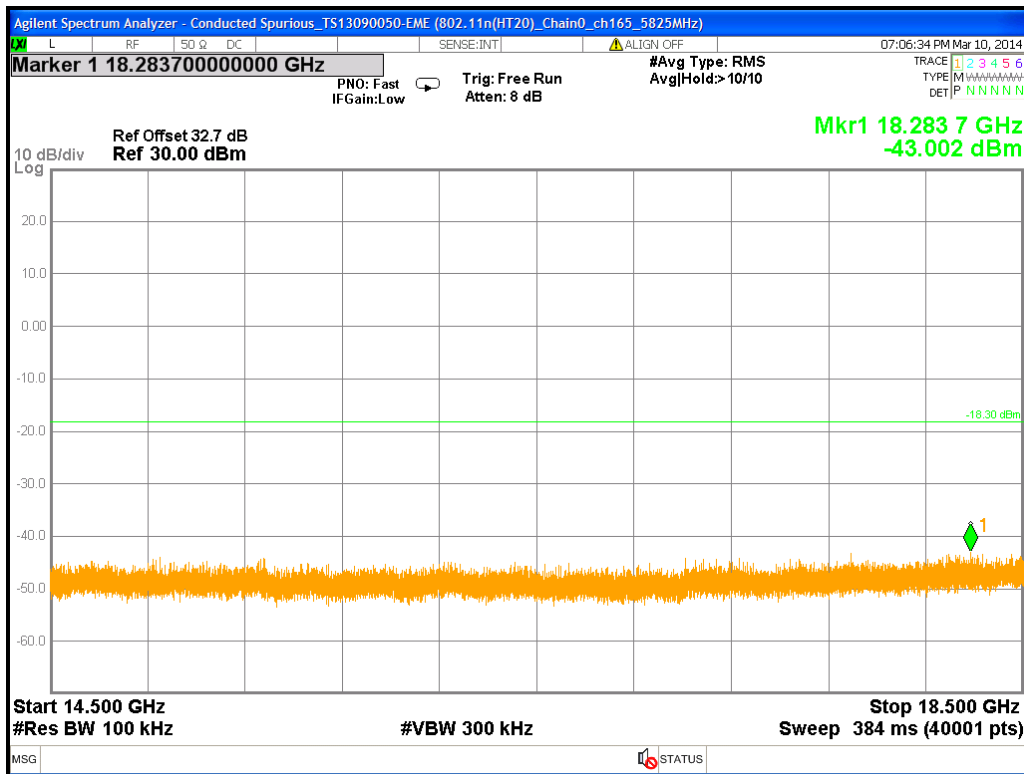

Chain1 : Conducted Spurious @ 802.11a Mode ch149 (10.5G~14.5G)

Chain1 : Conducted Spurious @ 802.11a Mode ch149 (14.5G~18.5G)

Chain1 : Conducted Spurious @ 802.11a Mode ch149 (18.5G~22.5G)

Chain1 : Conducted Spurious @ 802.11a Mode ch149 (22.5G~26.5G)

Chain1 : Conducted Spurious @ 802.11a Mode ch157

Chain1 : Conducted Spurious @ 802.11a Mode ch157 (30M~2.5G)

Chain1 : Conducted Spurious @ 802.11a Mode ch157 (2.5G~6.5G)

Chain1 : Conducted Spurious @ 802.11a Mode ch157 (6.5G~10.5G)

Chain1 : Conducted Spurious @ 802.11a Mode ch157 (10.5G~14.5G)

Chain1 : Conducted Spurious @ 802.11a Mode ch157 (14.5G~18.5G)

Chain1 : Conducted Spurious @ 802.11a Mode ch157 (18.5G~22.5G)

Chain1 : Conducted Spurious @ 802.11a Mode ch157 (22.5G~26.5G)