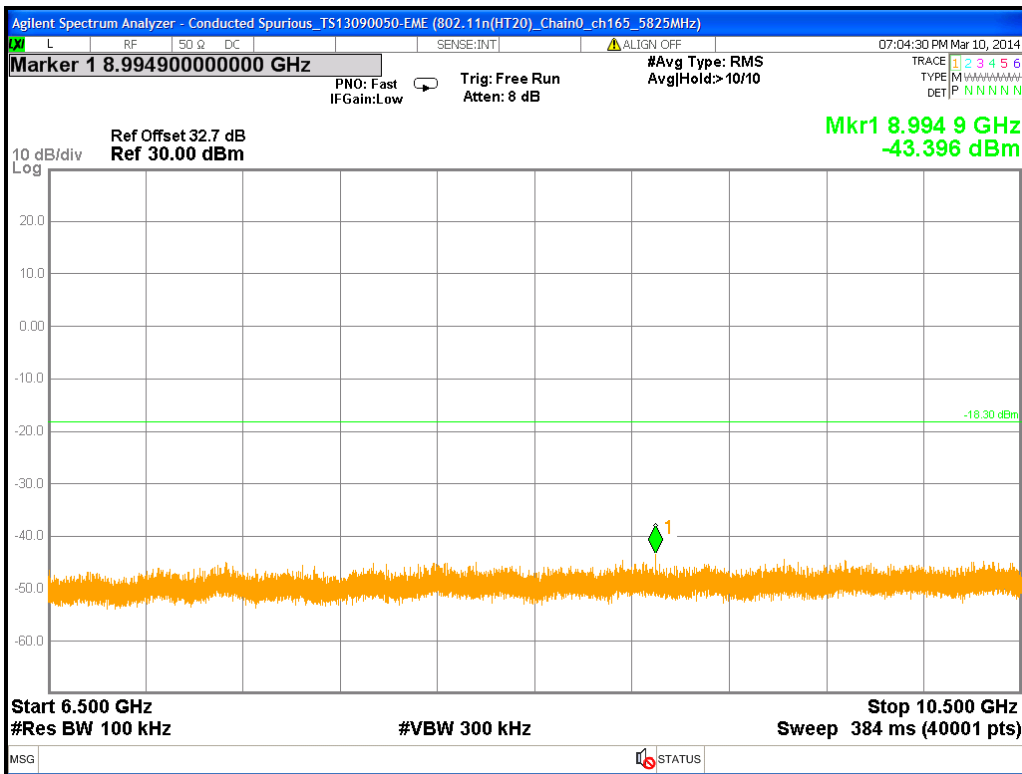

Chain1 : Conducted Spurious @ 802.11a Mode ch149 (10.5G~14.5G)

Chain1 : Conducted Spurious @ 802.11a Mode ch149 (14.5G~18.5G)

Chain1 : Conducted Spurious @ 802.11a Mode ch149 (18.5G~22.5G)

Chain1 : Conducted Spurious @ 802.11a Mode ch149 (22.5G~26.5G)

Chain1 : Conducted Spurious @ 802.11a Mode ch157

Chain1 : Conducted Spurious @ 802.11a Mode ch157 (30M~2.5G)

Chain1 : Conducted Spurious @ 802.11a Mode ch157 (2.5G~6.5G)

Chain1 : Conducted Spurious @ 802.11a Mode ch157 (6.5G~10.5G)

Chain1 : Conducted Spurious @ 802.11a Mode ch157 (10.5G~14.5G)

Chain1 : Conducted Spurious @ 802.11a Mode ch157 (14.5G~18.5G)

Chain1 : Conducted Spurious @ 802.11a Mode ch157 (18.5G~22.5G)

Chain1 : Conducted Spurious @ 802.11a Mode ch157 (22.5G~26.5G)