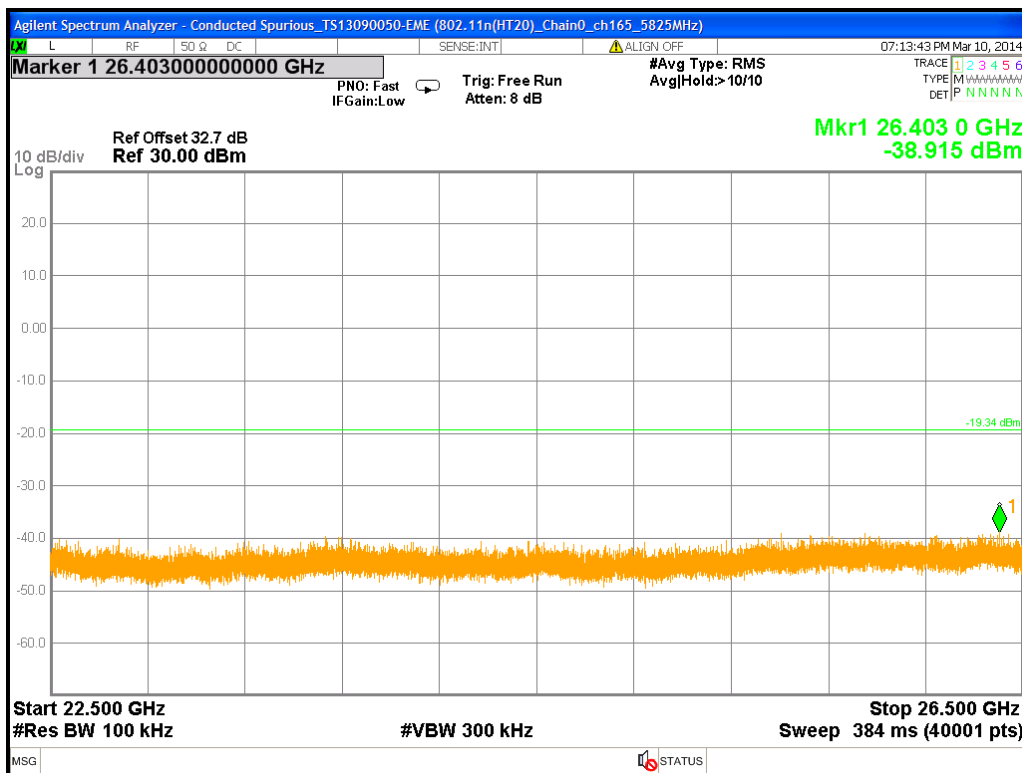

Chain0 : Conducted Spurious @ 802.11a Mode ch157

Chain0 : Conducted Spurious @ 802.11a Mode ch157 (30M~2.5G)

Chain0 : Conducted Spurious @ 802.11a Mode ch157 (2.5G~6.5G)

Chain0 : Conducted Spurious @ 802.11a Mode ch157 (6.5G~10.5G)

Chain0 : Conducted Spurious @ 802.11a Mode ch157 (10.5G~14.5G)

Chain0 : Conducted Spurious @ 802.11a Mode ch157 (14.5G~18.5G)

Chain0 : Conducted Spurious @ 802.11a Mode ch157 (18.5G~22.5G)

Chain0 : Conducted Spurious @ 802.11a Mode ch157 (22.5G~26.5G)

Chain0 : Conducted Spurious @ 802.11a Mode ch165

Chain0 : Conducted Spurious @ 802.11a Mode ch165 (30M~2.5G)

Chain0 : Conducted Spurious @ 802.11a Mode ch165 (2.5G~6.5G)

Chain0 : Conducted Spurious @ 802.11a Mode ch165 (6.5G~10.5G)

Chain0 : Conducted Spurious @ 802.11a Mode ch165 (10.5G~14.5G)

Chain0 : Conducted Spurious @ 802.11a Mode ch165 (14.5G~18.5G)

Chain0 : Conducted Spurious @ 802.11a Mode ch165 (18.5G~22.5G)

Chain0 : Conducted Spurious @ 802.11a Mode ch165 (22.5G~26.5G)