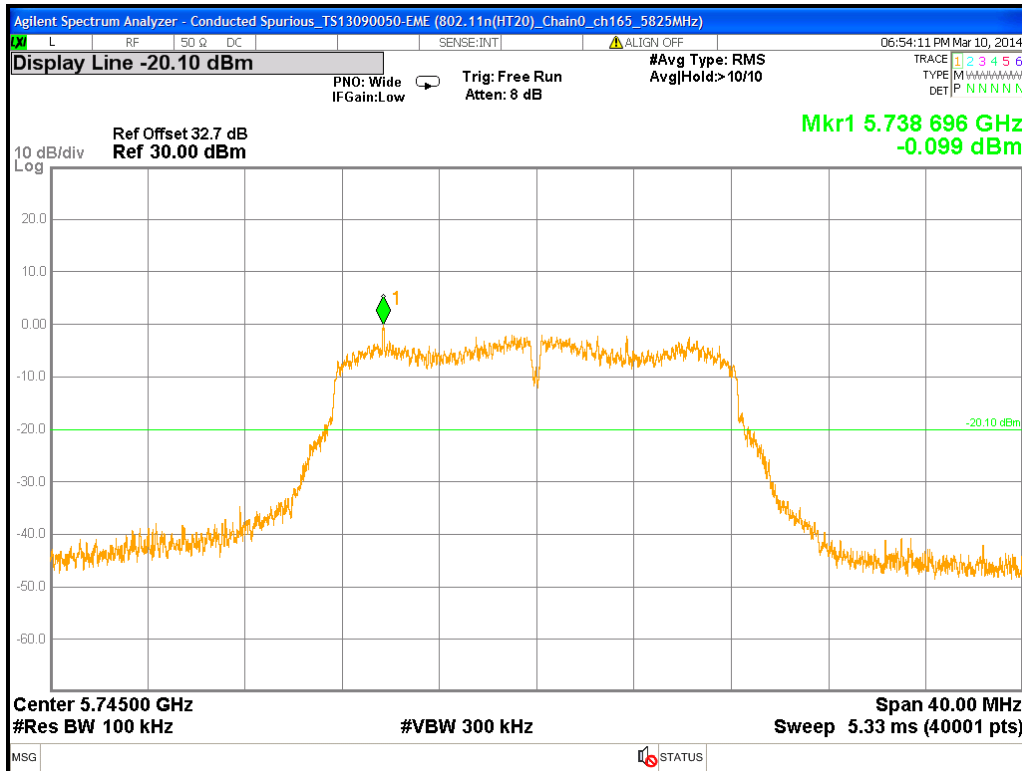

Chain1 : Conducted Spurious @ 802.11n(HT40) Mode Ch 9 (2.5G~6.5G)

Chain1 : Conducted Spurious @ 802.11n(HT40) Mode Ch 9 (6.5G~10.5G)

Chain1 : Conducted Spurious @ 802.11n(HT40) Mode Ch 9 (10.5G~14.5G)

Chain1 : Conducted Spurious @ 802.11n(HT40) Mode Ch 9 (14.5G~18.5G)

Chain1 : Conducted Spurious @ 802.11n(HT40) Mode Ch 9 (18.5G~22.5G)

Chain1 : Conducted Spurious @ 802.11n(HT40) Mode Ch 9 (22.5G~26.5G)

Chain1 : Conducted Spurious Bandedge @ 802.11n(HT40) Mode Ch 3

Chain1 : Conducted Spurious Bandedge @ 802.11n(HT40) Mode Ch 9

Chain0 : Conducted Spurious @ 802.11a Mode ch149

Chain0 : Conducted Spurious @ 802.11a Mode ch149 (30M~2.5G)

Chain0 : Conducted Spurious @ 802.11a Mode ch149 (2.5G~6.5G)

Chain0 : Conducted Spurious @ 802.11a Mode ch149 (6.5G~10.5G)

Chain0 : Conducted Spurious @ 802.11a Mode ch149 (10.5G~14.5G)

Chain0 : Conducted Spurious @ 802.11a Mode ch149 (14.5G~18.5G)

Chain0 : Conducted Spurious @ 802.11a Mode ch149 (18.5G~22.5G)

Chain0 : Conducted Spurious @ 802.11a Mode ch149 (22.5G~26.5G)