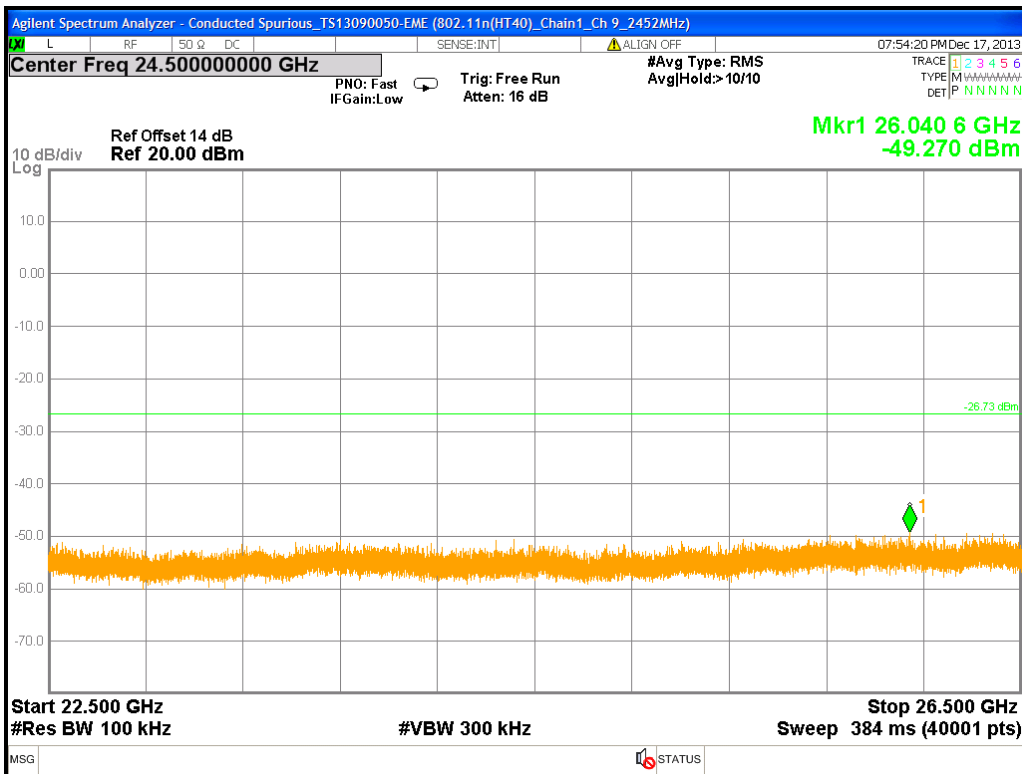

Chain1 : Conducted Spurious @ 802.11n(HT40) Mode Ch 6 (18.5G~22.5G)

Chain1 : Conducted Spurious @ 802.11n(HT40) Mode Ch 6 (22.5G~26.5G)

Chain1 : Conducted Spurious @ 802.11n(HT40) Mode Ch 9

Chain1 : Conducted Spurious @ 802.11n(HT40) Mode Ch 9 (30M~2.5G)

Chain1 : Conducted Spurious @ 802.11n(HT40) Mode Ch 9 (2.5G~6.5G)

Chain1 : Conducted Spurious @ 802.11n(HT40) Mode Ch 9 (6.5G~10.5G)

Chain1 : Conducted Spurious @ 802.11n(HT40) Mode Ch 9 (10.5G~14.5G)

Chain1 : Conducted Spurious @ 802.11n(HT40) Mode Ch 9 (14.5G~18.5G)

Chain1 : Conducted Spurious @ 802.11n(HT40) Mode Ch 9 (18.5G~22.5G)

Chain1 : Conducted Spurious @ 802.11n(HT40) Mode Ch 9 (22.5G~26.5G)

Chain1 : Conducted Spurious Bandedge @ 802.11n(HT40) Mode Ch 3

Chain1 : Conducted Spurious Bandedge @ 802.11n(HT40) Mode Ch 9

Chain0 : Conducted Spurious @ 802.11a Mode ch149

Chain0 : Conducted Spurious @ 802.11a Mode ch149 (30M~2.5G)

Chain0 : Conducted Spurious @ 802.11a Mode ch149 (2.5G~6.5G)

Chain0 : Conducted Spurious @ 802.11a Mode ch149 (6.5G~10.5G)