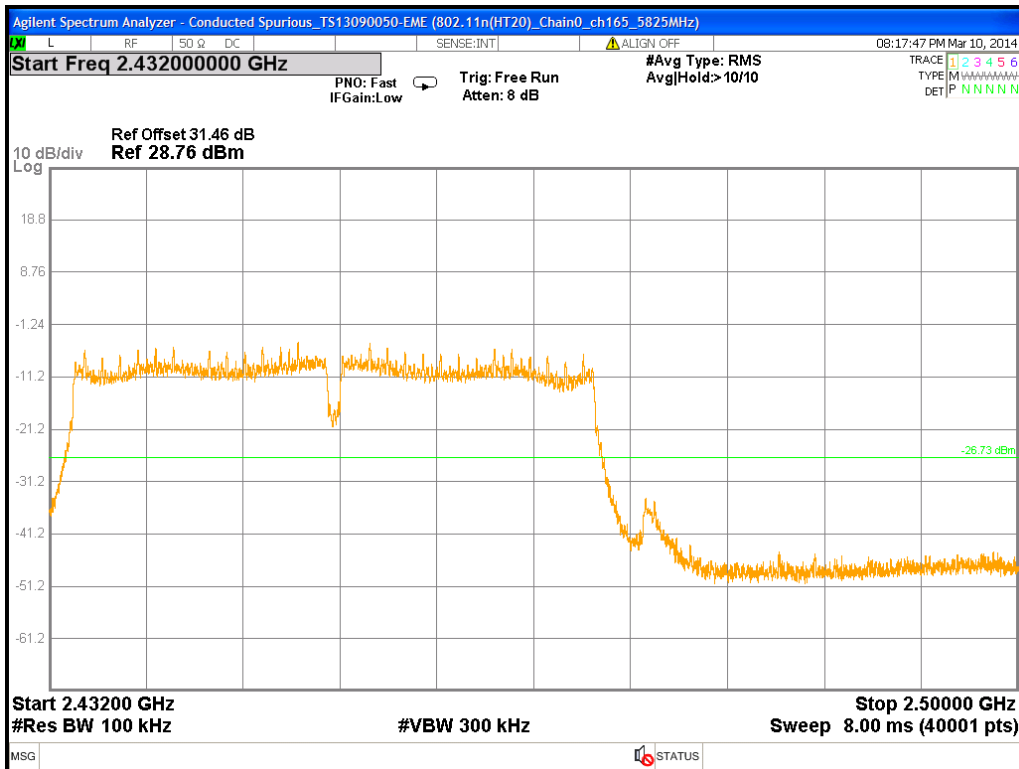

Chain1 : Conducted Spurious @ 802.11n(HT40) Mode Ch 9 (2.5G~6.5G)

Chain1 : Conducted Spurious @ 802.11n(HT40) Mode Ch 9 (6.5G~10.5G)

Chain1 : Conducted Spurious @ 802.11n(HT40) Mode Ch 9 (10.5G~14.5G)

Chain1 : Conducted Spurious @ 802.11n(HT40) Mode Ch 9 (14.5G~18.5G)

Chain1 : Conducted Spurious @ 802.11n(HT40) Mode Ch 9 (18.5G~22.5G)

Chain1 : Conducted Spurious @ 802.11n(HT40) Mode Ch 9 (22.5G~26.5G)

Chain1 : Conducted Spurious Bandedge @ 802.11n(HT40) Mode Ch 3

Chain1 : Conducted Spurious Bandedge @ 802.11n(HT40) Mode Ch 9

Chain0 : Conducted Spurious @ 802.11a Mode ch149

Chain0 : Conducted Spurious @ 802.11a Mode ch149 (30M~2.5G)

Chain0 : Conducted Spurious @ 802.11a Mode ch149 (2.5G~6.5G)

Chain0 : Conducted Spurious @ 802.11a Mode ch149 (6.5G~10.5G)

Chain0 : Conducted Spurious @ 802.11a Mode ch149 (10.5G~14.5G)

Chain0 : Conducted Spurious @ 802.11a Mode ch149 (14.5G~18.5G)

Chain0 : Conducted Spurious @ 802.11a Mode ch149 (18.5G~22.5G)

Chain0 : Conducted Spurious @ 802.11a Mode ch149 (22.5G~26.5G)