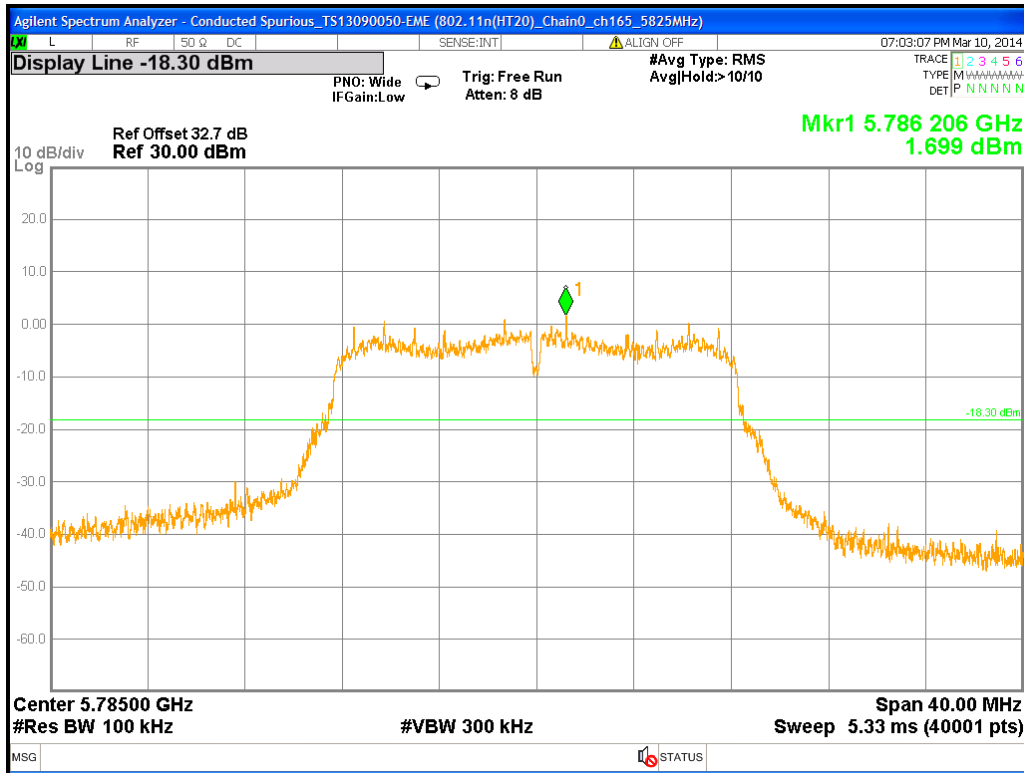

Chain1 : Conducted Spurious @ 802.11a Mode ch149

Chain1 : Conducted Spurious @ 802.11a Mode ch149 (30M~2.5G)

Chain1 : Conducted Spurious @ 802.11a Mode ch149 (2.5G~6.5G)

Chain1 : Conducted Spurious @ 802.11a Mode ch149 (6.5G~10.5G)

Chain1 : Conducted Spurious @ 802.11a Mode ch149 (10.5G~14.5G)

Chain1 : Conducted Spurious @ 802.11a Mode ch149 (14.5G~18.5G)

Chain1 : Conducted Spurious @ 802.11a Mode ch149 (18.5G~22.5G)

Chain1 : Conducted Spurious @ 802.11a Mode ch149 (22.5G~26.5G)

Chain1 : Conducted Spurious @ 802.11a Mode ch157

Chain1 : Conducted Spurious @ 802.11a Mode ch157 (30M~2.5G)

Chain1 : Conducted Spurious @ 802.11a Mode ch157 (2.5G~6.5G)

Chain1 : Conducted Spurious @ 802.11a Mode ch157 (6.5G~10.5G)

Chain1 : Conducted Spurious @ 802.11a Mode ch157 (10.5G~14.5G)

Chain1 : Conducted Spurious @ 802.11a Mode ch157 (14.5G~18.5G)

Chain1 : Conducted Spurious @ 802.11a Mode ch157 (18.5G~22.5G)

Chain1 : Conducted Spurious @ 802.11a Mode ch157 (22.5G~26.5G)