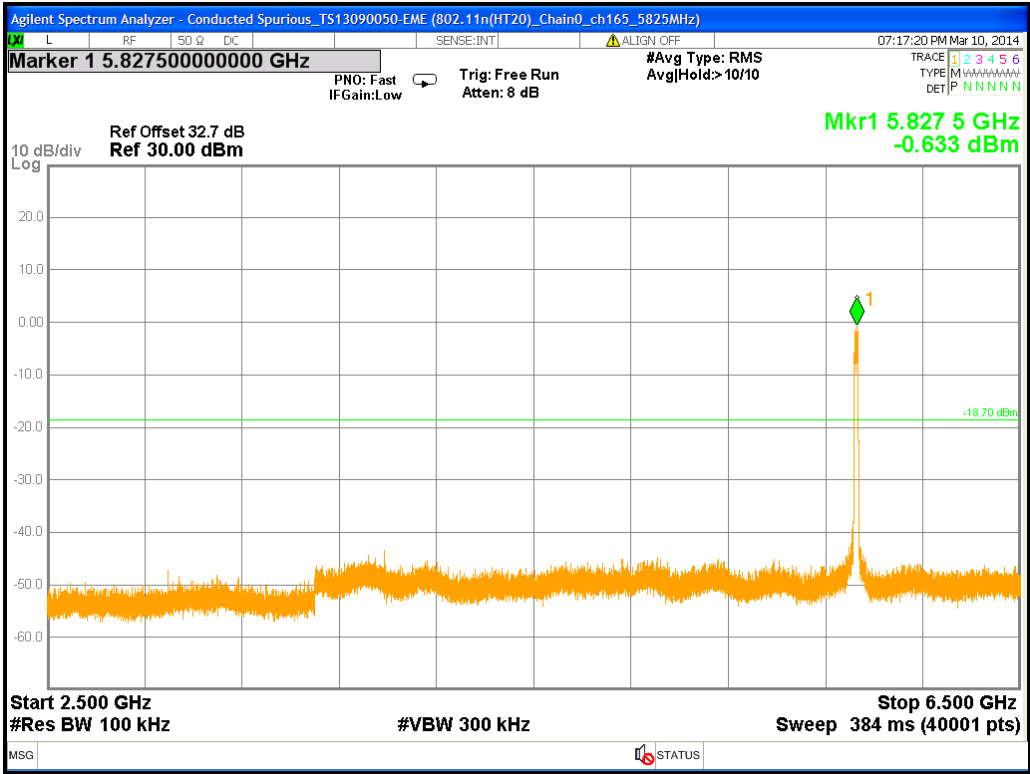

Chain0 : Conducted Spurious @ 802.11a Mode ch157

Chain0 : Conducted Spurious @ 802.11a Mode ch157 (30M~2.5G)

Chain0 : Conducted Spurious @ 802.11a Mode ch157 (2.5G~6.5G)

Chain0 : Conducted Spurious @ 802.11a Mode ch157 (6.5G~10.5G)

Chain0 : Conducted Spurious @ 802.11a Mode ch157 (10.5G~14.5G)

Chain0 : Conducted Spurious @ 802.11a Mode ch157 (14.5G~18.5G)

Chain0 : Conducted Spurious @ 802.11a Mode ch157 (18.5G~22.5G)

Chain0 : Conducted Spurious @ 802.11a Mode ch157 (22.5G~26.5G)

Chain0 : Conducted Spurious @ 802.11a Mode ch165

Chain0 : Conducted Spurious @ 802.11a Mode ch165 (30M~2.5G)

Chain0 : Conducted Spurious @ 802.11a Mode ch165 (2.5G~6.5G)

Chain0 : Conducted Spurious @ 802.11a Mode ch165 (6.5G~10.5G)

Chain0 : Conducted Spurious @ 802.11a Mode ch165 (10.5G~14.5G)

Chain0 : Conducted Spurious @ 802.11a Mode ch165 (14.5G~18.5G)

Chain0 : Conducted Spurious @ 802.11a Mode ch165 (18.5G~22.5G)

Chain0 : Conducted Spurious @ 802.11a Mode ch165 (22.5G~26.5G)