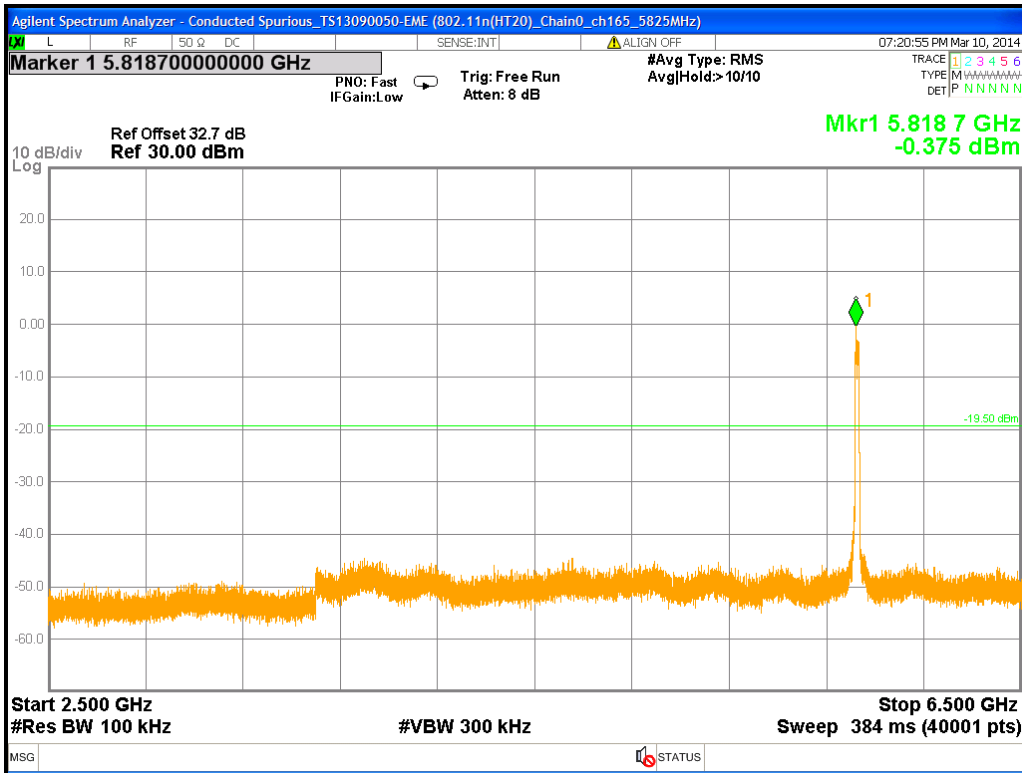

Chain1 : Conducted Spurious @ 802.11a Mode ch157

Chain1 : Conducted Spurious @ 802.11a Mode ch157 (30M~2.5G)

Chain1 : Conducted Spurious @ 802.11a Mode ch157 (2.5G~6.5G)

Chain1 : Conducted Spurious @ 802.11a Mode ch157 (6.5G~10.5G)

Chain1 : Conducted Spurious @ 802.11a Mode ch157 (10.5G~14.5G)

Chain1 : Conducted Spurious @ 802.11a Mode ch157 (14.5G~18.5G)

Chain1 : Conducted Spurious @ 802.11a Mode ch157 (18.5G~22.5G)

Chain1 : Conducted Spurious @ 802.11a Mode ch157 (22.5G~26.5G)

Chain1 : Conducted Spurious @ 802.11a Mode ch165

Chain1 : Conducted Spurious @ 802.11a Mode ch165 (30M~2.5G)

Chain1 : Conducted Spurious @ 802.11a Mode ch165 (2.5G~6.5G)

Chain1 : Conducted Spurious @ 802.11a Mode ch165 (6.5G~10.5G)