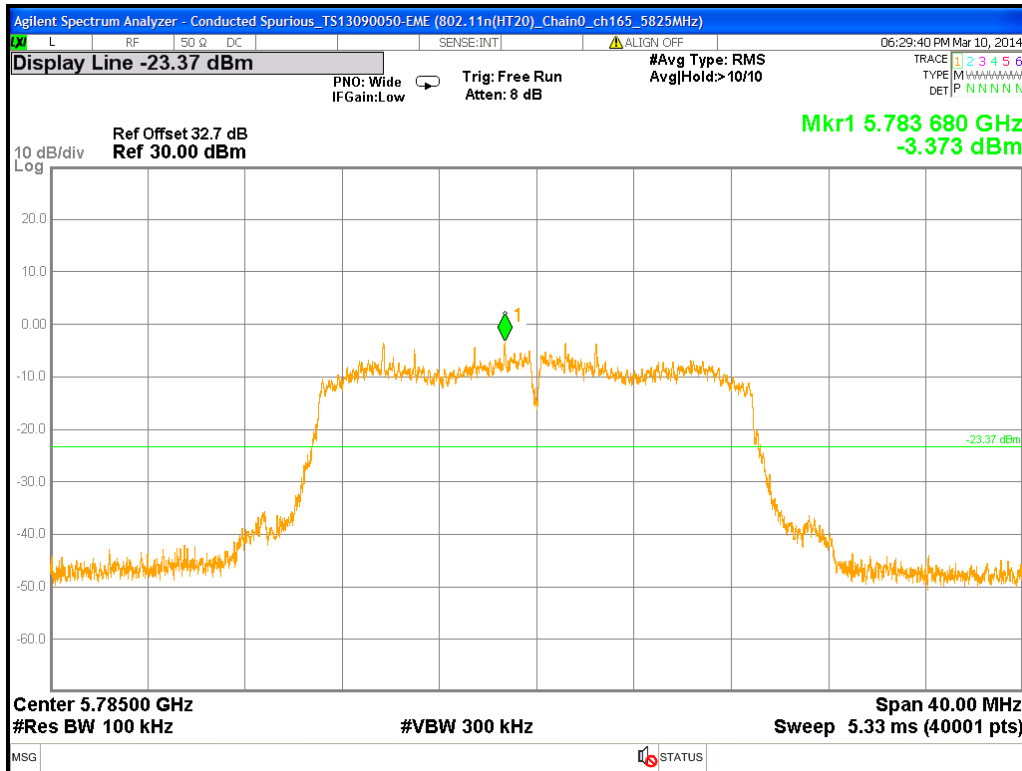

Chain0 : Conducted Spurious @ 802.11n(HT20) Mode ch149

Chain0 : Conducted Spurious @ 802.11n(HT20) Mode ch149 (30M~2.5G)

Chain0 : Conducted Spurious @ 802.11n(HT20) Mode ch149 (2.5G~6.5G)

Chain0 : Conducted Spurious @ 802.11n(HT20) Mode ch149 (6.5G~10.5G)

Chain0 : Conducted Spurious @ 802.11n(HT20) Mode ch149 (10.5G~14.5G)

Chain0 : Conducted Spurious @ 802.11n(HT20) Mode ch149 (14.5G~18.5G)

Chain0 : Conducted Spurious @ 802.11n(HT20) Mode ch149 (18.5G~22.5G)

Chain0 : Conducted Spurious @ 802.11n(HT20) Mode ch149 (22.5G~26.5G)

Chain0 : Conducted Spurious @ 802.11n(HT20) Mode ch157

Chain0 : Conducted Spurious @ 802.11n(HT20) Mode ch157 (30M~2.5G)

Chain0 : Conducted Spurious @ 802.11n(HT20) Mode ch157 (2.5G~6.5G)

Chain0 : Conducted Spurious @ 802.11n(HT20) Mode ch157 (6.5G~10.5G)

Chain0 : Conducted Spurious @ 802.11n(HT20) Mode ch157 (10.5G~14.5G)

Chain0 : Conducted Spurious @ 802.11n(HT20) Mode ch157 (14.5G~18.5G)