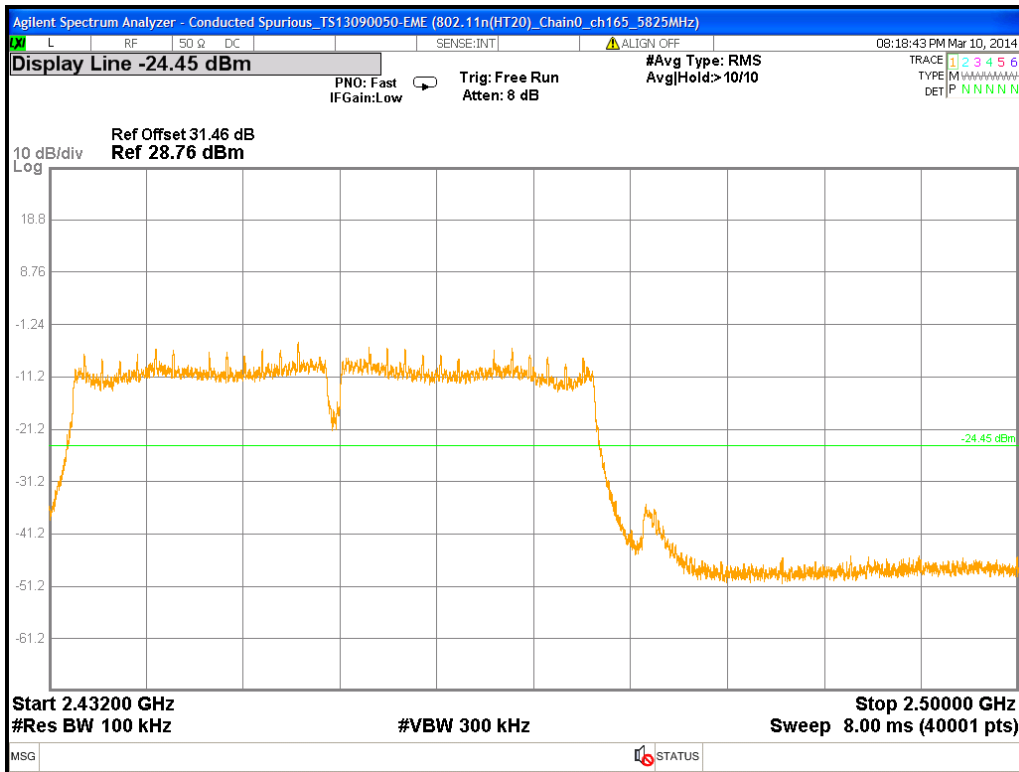

Chain0 : Conducted Spurious @ 802.11n(HT40) Mode Ch 9 (18.5G~22.5G)

Chain0 : Conducted Spurious @ 802.11n(HT40) Mode Ch 9 (22.5G~26.5G)

Chain0 : Conducted Spurious Bandedge @ 802.11n(HT40) Mode Ch 3

Chain0 : Conducted Spurious Bandedge @ 802.11n(HT40) Mode Ch 9

Chain1 : Conducted Spurious @ 802.11n(HT40) Mode Ch 3

Chain1 : Conducted Spurious @ 802.11n(HT40) Mode Ch 3 (30M~2.5G)

Chain1 : Conducted Spurious @ 802.11n(HT40) Mode Ch 3 (2.5G~6.5G)

Chain1 : Conducted Spurious @ 802.11n(HT40) Mode Ch 3 (6.5G~10.5G)