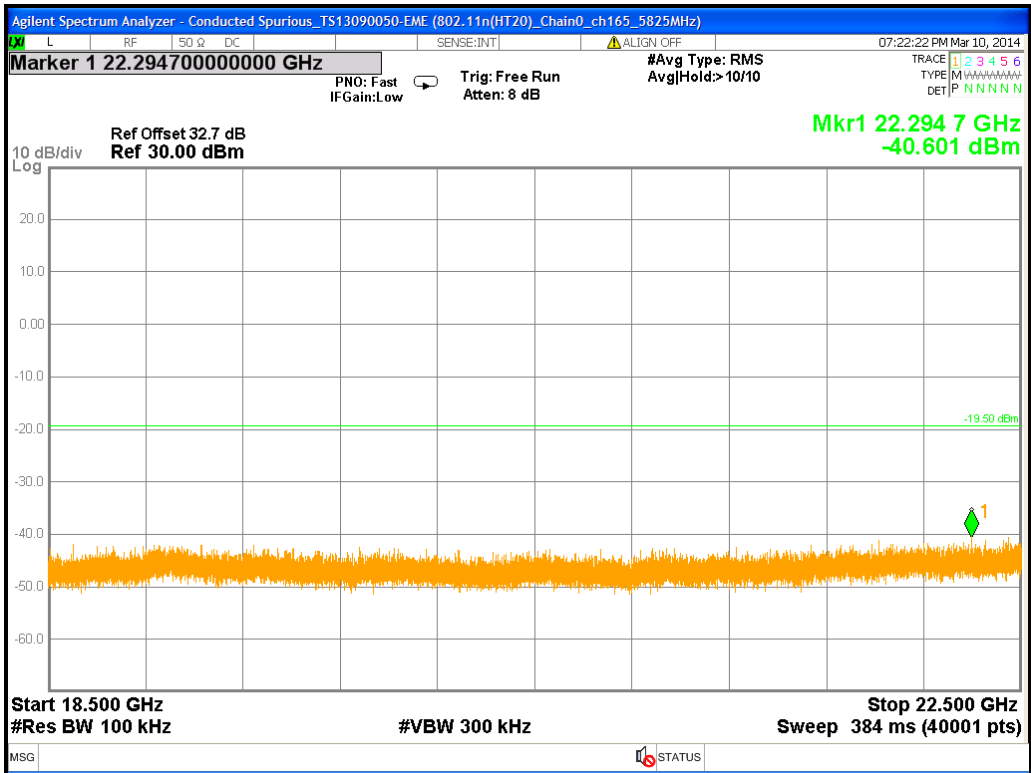

Chain1 : Conducted Spurious @ 802.11a Mode ch157 (10.5G~14.5G)

Chain1 : Conducted Spurious @ 802.11a Mode ch157 (14.5G~18.5G)

Chain1 : Conducted Spurious @ 802.11a Mode ch157 (18.5G~22.5G)

Chain1 : Conducted Spurious @ 802.11a Mode ch157 (22.5G~26.5G)

Chain1 : Conducted Spurious @ 802.11a Mode ch165

Chain1 : Conducted Spurious @ 802.11a Mode ch165 (30M~2.5G)

Chain1 : Conducted Spurious @ 802.11a Mode ch165 (2.5G~6.5G)

Chain1 : Conducted Spurious @ 802.11a Mode ch165 (6.5G~10.5G)

Chain1 : Conducted Spurious @ 802.11a Mode ch165 (10.5G~14.5G)

Chain1 : Conducted Spurious @ 802.11a Mode ch165 (14.5G~18.5G)

Chain1 : Conducted Spurious @ 802.11a Mode ch165 (18.5G~22.5G)

Chain1 : Conducted Spurious @ 802.11a Mode ch165 (22.5G~26.5G)