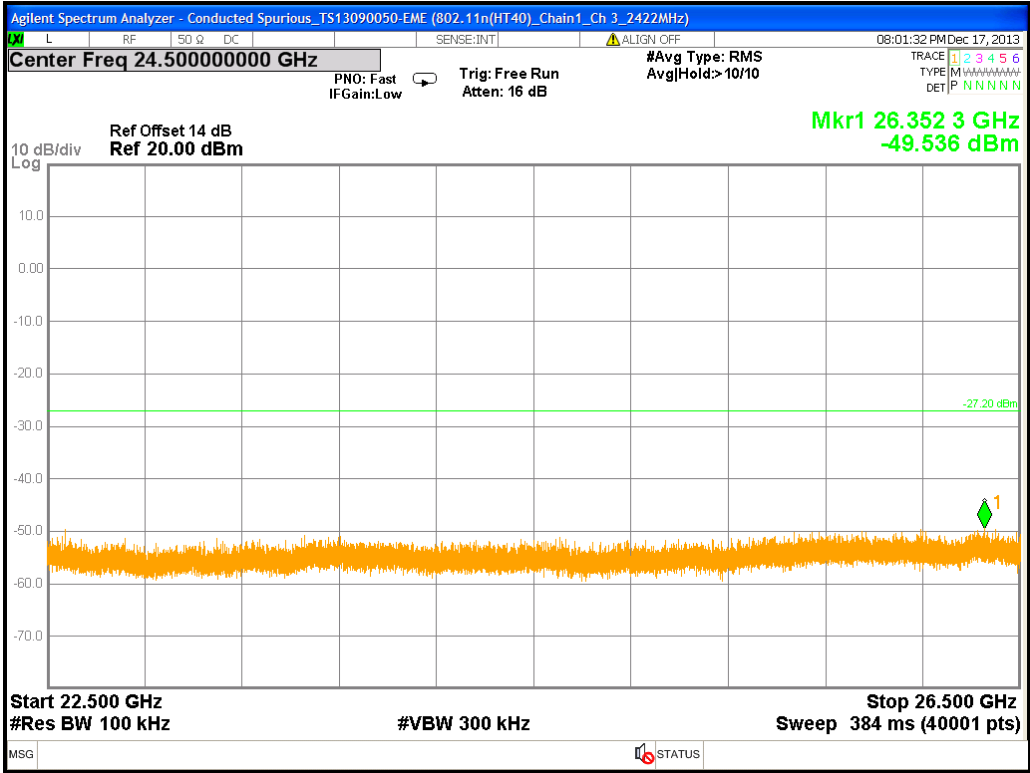

Chain1 : Conducted Spurious @ 802.11n(HT40) Mode Ch 3

Chain1 : Conducted Spurious @ 802.11n(HT40) Mode Ch 3 (30M~2.5G)

Chain1 : Conducted Spurious @ 802.11n(HT40) Mode Ch 3 (2.5G~6.5G)

Chain1 : Conducted Spurious @ 802.11n(HT40) Mode Ch 3 (6.5G~10.5G)

Chain1 : Conducted Spurious @ 802.11n(HT40) Mode Ch 3 (10.5G~14.5G)

Chain1 : Conducted Spurious @ 802.11n(HT40) Mode Ch 3 (14.5G~18.5G)

Chain1 : Conducted Spurious @ 802.11n(HT40) Mode Ch 3 (18.5G~22.5G)

Chain1 : Conducted Spurious @ 802.11n(HT40) Mode Ch 3 (22.5G~26.5G)

Chain1 : Conducted Spurious @ 802.11n(HT40) Mode Ch 6

Chain1 : Conducted Spurious @ 802.11n(HT40) Mode Ch 6 (30M~2.5G)

Chain1 : Conducted Spurious @ 802.11n(HT40) Mode Ch 6 (2.5G~6.5G)