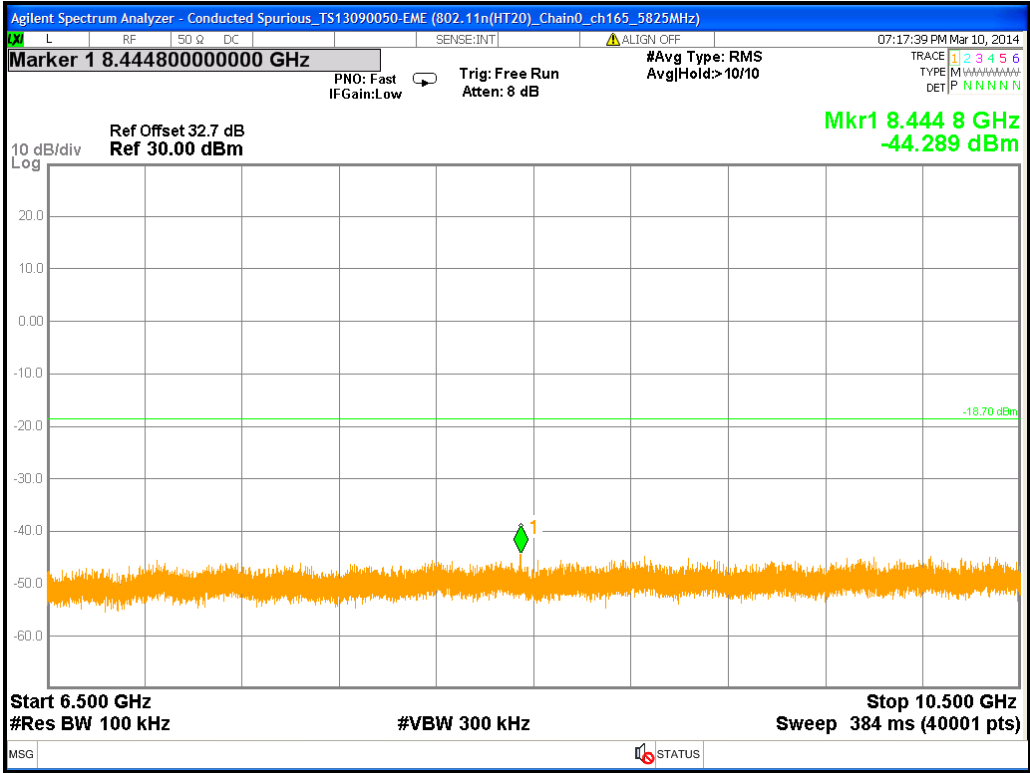

Chain0 : Conducted Spurious @ 802.11a Mode ch157 (10.5G~14.5G)

Chain0 : Conducted Spurious @ 802.11a Mode ch157 (14.5G~18.5G)

Chain0 : Conducted Spurious @ 802.11a Mode ch157 (18.5G~22.5G)

Chain0 : Conducted Spurious @ 802.11a Mode ch157 (22.5G~26.5G)

Chain0 : Conducted Spurious @ 802.11a Mode ch165

Chain0 : Conducted Spurious @ 802.11a Mode ch165 (30M~2.5G)

Chain0 : Conducted Spurious @ 802.11a Mode ch165 (2.5G~6.5G)

Chain0 : Conducted Spurious @ 802.11a Mode ch165 (6.5G~10.5G)

Chain0 : Conducted Spurious @ 802.11a Mode ch165 (10.5G~14.5G)

Chain0 : Conducted Spurious @ 802.11a Mode ch165 (14.5G~18.5G)

Chain0 : Conducted Spurious @ 802.11a Mode ch165 (18.5G~22.5G)

Chain0 : Conducted Spurious @ 802.11a Mode ch165 (22.5G~26.5G)

Chain1 : Conducted Spurious @ 802.11a Mode ch149

Chain1 : Conducted Spurious @ 802.11a Mode ch149 (30M~2.5G)

Chain1 : Conducted Spurious @ 802.11a Mode ch149 (2.5G~6.5G)

Chain1 : Conducted Spurious @ 802.11a Mode ch149 (6.5G~10.5G)