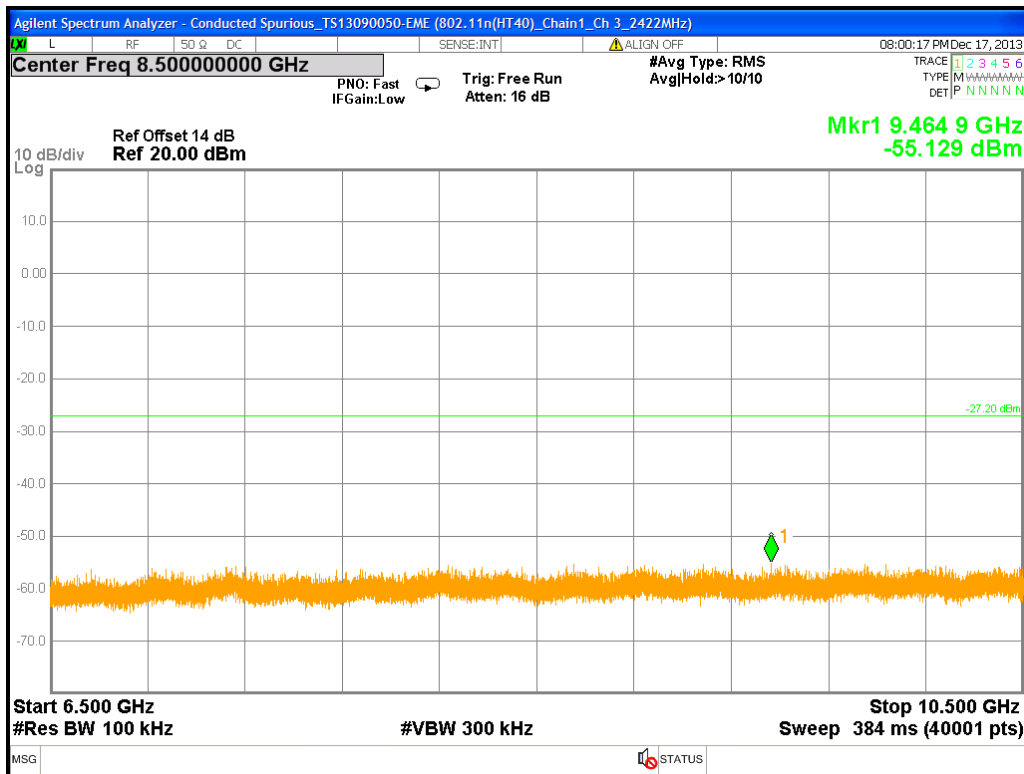

Chain0 : Conducted Spurious @ 802.11n(HT40) Mode Ch 9 (18.5G~22.5G)

Chain0 : Conducted Spurious @ 802.11n(HT40) Mode Ch 9 (22.5G~26.5G)

Chain0 : Conducted Spurious Bandedge @ 802.11n(HT40) Mode Ch 3

Chain0 : Conducted Spurious Bandedge @ 802.11n(HT40) Mode Ch 9

Chain1 : Conducted Spurious @ 802.11n(HT40) Mode Ch 3

Chain1 : Conducted Spurious @ 802.11n(HT40) Mode Ch 3 (30M~2.5G)

Chain1 : Conducted Spurious @ 802.11n(HT40) Mode Ch 3 (2.5G~6.5G)

Chain1 : Conducted Spurious @ 802.11n(HT40) Mode Ch 3 (6.5G~10.5G)

Chain1 : Conducted Spurious @ 802.11n(HT40) Mode Ch 3 (10.5G~14.5G)

Chain1 : Conducted Spurious @ 802.11n(HT40) Mode Ch 3 (14.5G~18.5G)

Chain1 : Conducted Spurious @ 802.11n(HT40) Mode Ch 3 (18.5G~22.5G)