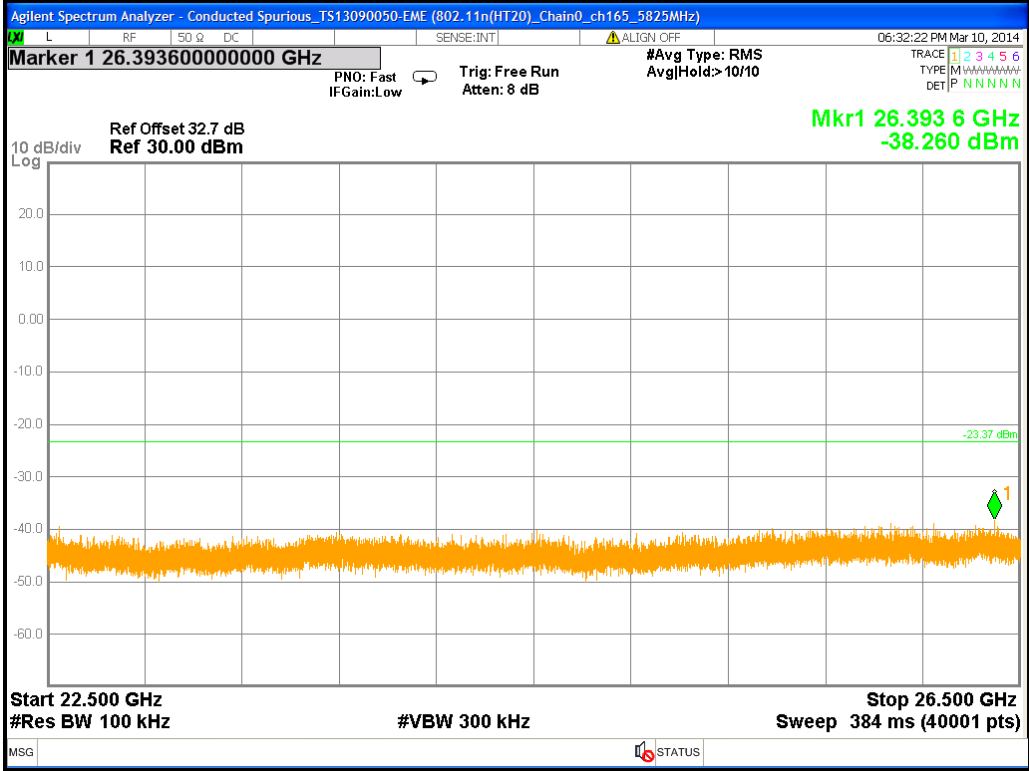

Chain0 : Conducted Spurious @ 802.11n(HT20) Mode ch149 (22.5G~26.5G)

Chain0 : Conducted Spurious @ 802.11n(HT20) Mode ch157

Chain0 : Conducted Spurious @ 802.11n(HT20) Mode ch157 (30M~2.5G)

Chain0 : Conducted Spurious @ 802.11n(HT20) Mode ch157 (2.5G~6.5G)

Chain0 : Conducted Spurious @ 802.11n(HT20) Mode ch157 (6.5G~10.5G)

Chain0 : Conducted Spurious @ 802.11n(HT20) Mode ch157 (10.5G~14.5G)

Chain0 : Conducted Spurious @ 802.11n(HT20) Mode ch157 (14.5G~18.5G)

Chain0 : Conducted Spurious @ 802.11n(HT20) Mode ch157 (18.5G~22.5G)

Chain0 : Conducted Spurious @ 802.11n(HT20) Mode ch157 (22.5G~26.5G)

Chain0 : Conducted Spurious @ 802.11n(HT20) Mode ch165

Chain0 : Conducted Spurious @ 802.11n(HT20) Mode ch165 (30M~2.5G)