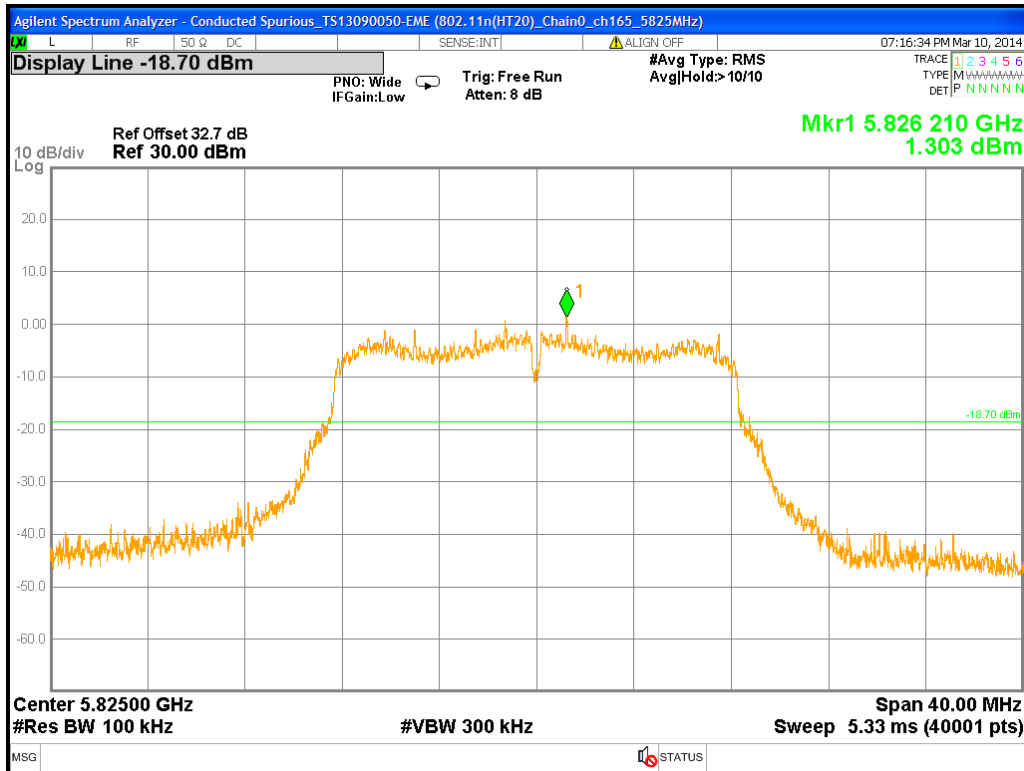

Chain0 : Conducted Spurious @ 802.11a Mode ch157

Chain0 : Conducted Spurious @ 802.11a Mode ch157 (30M~2.5G)

Chain0 : Conducted Spurious @ 802.11a Mode ch157 (2.5G~6.5G)

Chain0 : Conducted Spurious @ 802.11a Mode ch157 (6.5G~10.5G)

Chain0 : Conducted Spurious @ 802.11a Mode ch157 (10.5G~14.5G)

Chain0 : Conducted Spurious @ 802.11a Mode ch157 (14.5G~18.5G)

Chain0 : Conducted Spurious @ 802.11a Mode ch157 (18.5G~22.5G)

Chain0 : Conducted Spurious @ 802.11a Mode ch157 (22.5G~26.5G)

Chain0 : Conducted Spurious @ 802.11a Mode ch165

Chain0 : Conducted Spurious @ 802.11a Mode ch165 (30M~2.5G)

Chain0 : Conducted Spurious @ 802.11a Mode ch165 (2.5G~6.5G)

Chain0 : Conducted Spurious @ 802.11a Mode ch165 (6.5G~10.5G)

Chain0 : Conducted Spurious @ 802.11a Mode ch165 (10.5G~14.5G)

Chain0 : Conducted Spurious @ 802.11a Mode ch165 (14.5G~18.5G)

Chain0 : Conducted Spurious @ 802.11a Mode ch165 (18.5G~22.5G)

Chain0 : Conducted Spurious @ 802.11a Mode ch165 (22.5G~26.5G)