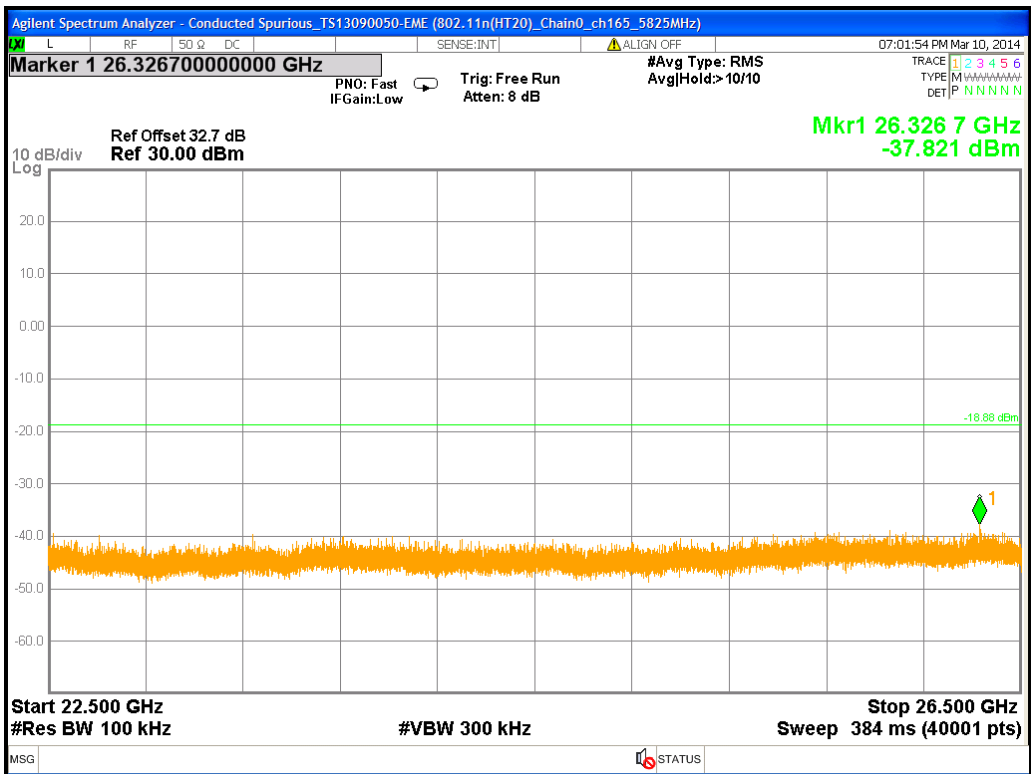

Chain1 : Conducted Spurious @ 802.11a Mode ch149

Chain1 : Conducted Spurious @ 802.11a Mode ch149 (30M~2.5G)

Chain1 : Conducted Spurious @ 802.11a Mode ch149 (2.5G~6.5G)

Chain1 : Conducted Spurious @ 802.11a Mode ch149 (6.5G~10.5G)

Chain1 : Conducted Spurious @ 802.11a Mode ch149 (10.5G~14.5G)

Chain1 : Conducted Spurious @ 802.11a Mode ch149 (14.5G~18.5G)

Chain1 : Conducted Spurious @ 802.11a Mode ch149 (18.5G~22.5G)

Chain1 : Conducted Spurious @ 802.11a Mode ch149 (22.5G~26.5G)

Chain1 : Conducted Spurious @ 802.11a Mode ch157

Chain1 : Conducted Spurious @ 802.11a Mode ch157 (30M~2.5G)

Chain1 : Conducted Spurious @ 802.11a Mode ch157 (2.5G~6.5G)

Chain1 : Conducted Spurious @ 802.11a Mode ch157 (6.5G~10.5G)

Chain1 : Conducted Spurious @ 802.11a Mode ch157 (10.5G~14.5G)

Chain1 : Conducted Spurious @ 802.11a Mode ch157 (14.5G~18.5G)

Chain1 : Conducted Spurious @ 802.11a Mode ch157 (18.5G~22.5G)

Chain1 : Conducted Spurious @ 802.11a Mode ch157 (22.5G~26.5G)