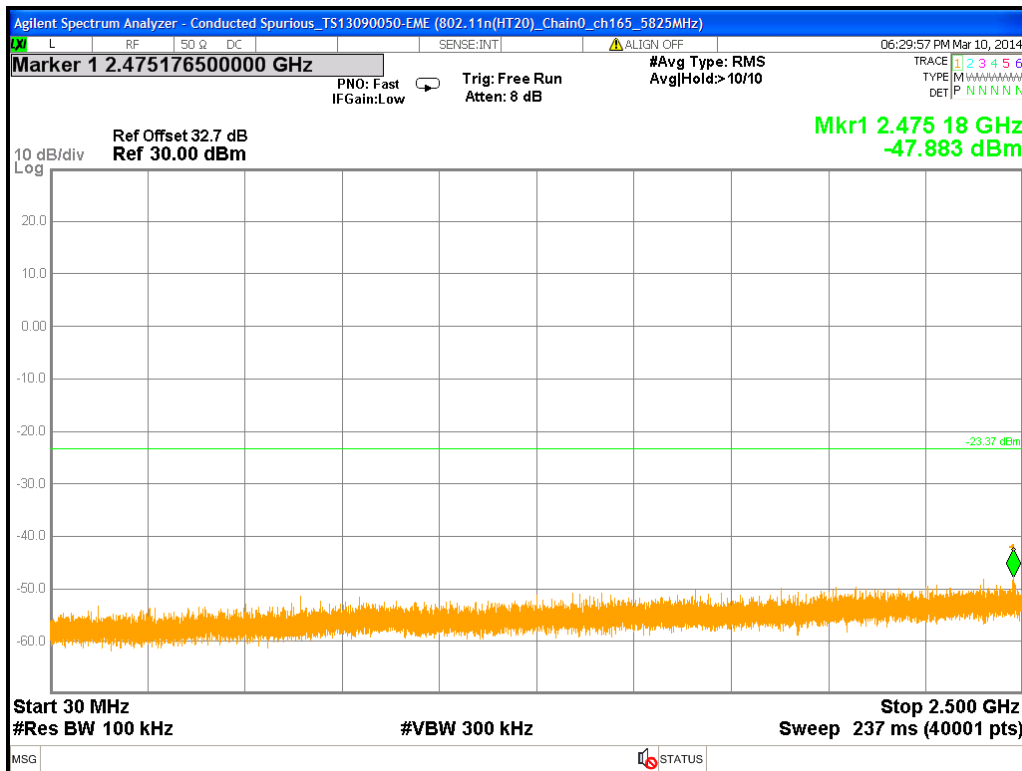

Chain0 : Conducted Spurious @ 802.11n(HT20) Mode ch149

Chain0 : Conducted Spurious @ 802.11n(HT20) Mode ch149 (30M~2.5G)

Chain0 : Conducted Spurious @ 802.11n(HT20) Mode ch149 (2.5G~6.5G)

Chain0 : Conducted Spurious @ 802.11n(HT20) Mode ch149 (6.5G~10.5G)

Chain0 : Conducted Spurious @ 802.11n(HT20) Mode ch149 (10.5G~14.5G)

Chain0 : Conducted Spurious @ 802.11n(HT20) Mode ch149 (14.5G~18.5G)

Chain0 : Conducted Spurious @ 802.11n(HT20) Mode ch149 (18.5G~22.5G)

Chain0 : Conducted Spurious @ 802.11n(HT20) Mode ch149 (22.5G~26.5G)

Chain0 : Conducted Spurious @ 802.11n(HT20) Mode ch157

Chain0 : Conducted Spurious @ 802.11n(HT20) Mode ch157 (30M~2.5G)

Chain0 : Conducted Spurious @ 802.11n(HT20) Mode ch157 (2.5G~6.5G)