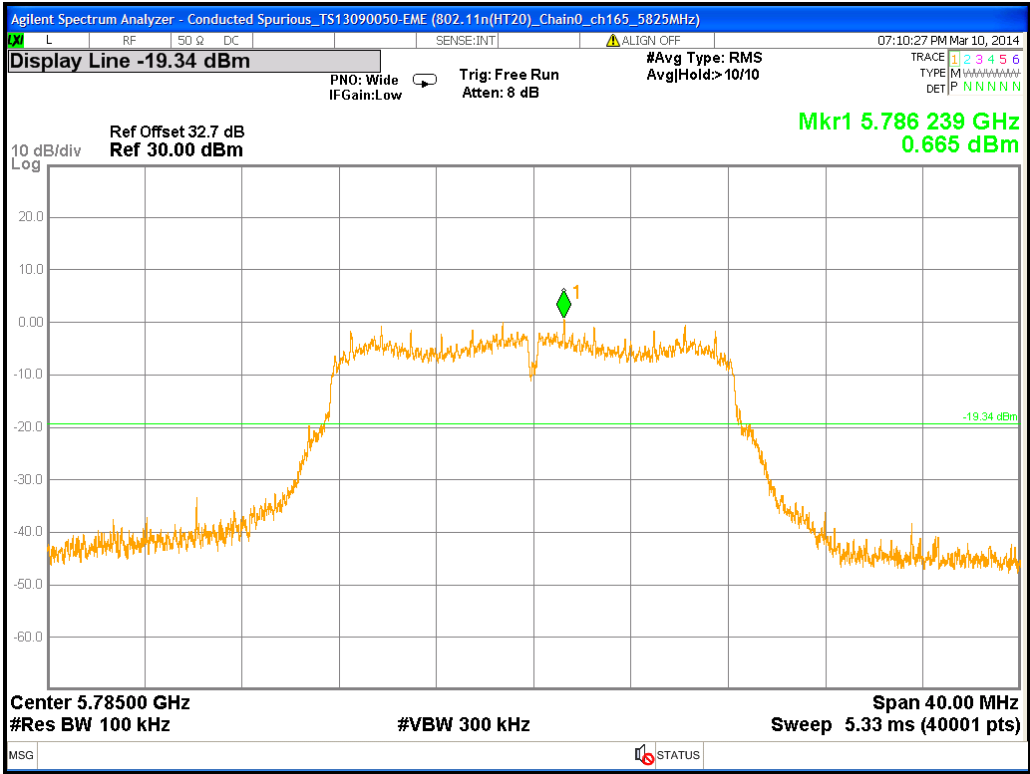

Chain0 : Conducted Spurious @ 802.11a Mode ch149

Chain0 : Conducted Spurious @ 802.11a Mode ch149 (30M~2.5G)

Chain0 : Conducted Spurious @ 802.11a Mode ch149 (2.5G~6.5G)

Chain0 : Conducted Spurious @ 802.11a Mode ch149 (6.5G~10.5G)

Chain0 : Conducted Spurious @ 802.11a Mode ch149 (10.5G~14.5G)

Chain0 : Conducted Spurious @ 802.11a Mode ch149 (14.5G~18.5G)

Chain0 : Conducted Spurious @ 802.11a Mode ch149 (18.5G~22.5G)

Chain0 : Conducted Spurious @ 802.11a Mode ch149 (22.5G~26.5G)

Chain0 : Conducted Spurious @ 802.11a Mode ch157

Chain0 : Conducted Spurious @ 802.11a Mode ch157 (30M~2.5G)

Chain0 : Conducted Spurious @ 802.11a Mode ch157 (2.5G~6.5G)

Chain0 : Conducted Spurious @ 802.11a Mode ch157 (6.5G~10.5G)

Chain0 : Conducted Spurious @ 802.11a Mode ch157 (10.5G~14.5G)

Chain0 : Conducted Spurious @ 802.11a Mode ch157 (14.5G~18.5G)

Chain0 : Conducted Spurious @ 802.11a Mode ch157 (18.5G~22.5G)

Chain0 : Conducted Spurious @ 802.11a Mode ch157 (22.5G~26.5G)