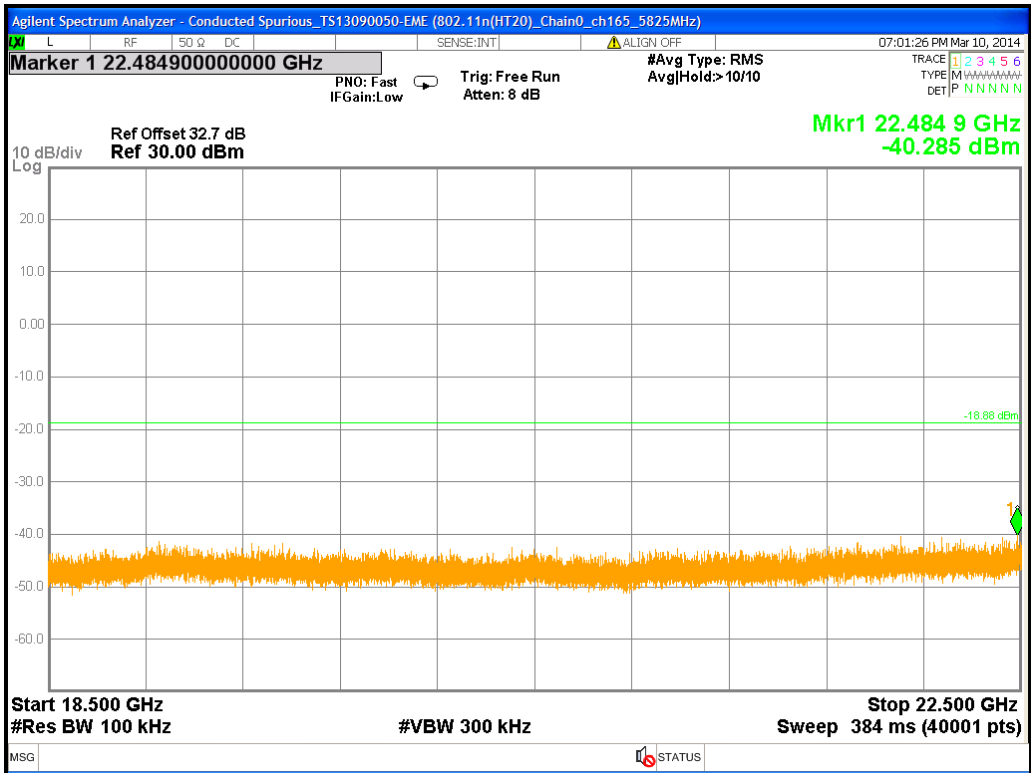

Chain0 : Conducted Spurious @ 802.11a Mode ch165 (10.5G~14.5G)

Chain0 : Conducted Spurious @ 802.11a Mode ch165 (14.5G~18.5G)

Chain0 : Conducted Spurious @ 802.11a Mode ch165 (18.5G~22.5G)

Chain0 : Conducted Spurious @ 802.11a Mode ch165 (22.5G~26.5G)

Chain1 : Conducted Spurious @ 802.11a Mode ch149

Chain1 : Conducted Spurious @ 802.11a Mode ch149 (30M~2.5G)

Chain1 : Conducted Spurious @ 802.11a Mode ch149 (2.5G~6.5G)

Chain1 : Conducted Spurious @ 802.11a Mode ch149 (6.5G~10.5G)

Chain1 : Conducted Spurious @ 802.11a Mode ch149 (10.5G~14.5G)

Chain1 : Conducted Spurious @ 802.11a Mode ch149 (14.5G~18.5G)

Chain1 : Conducted Spurious @ 802.11a Mode ch149 (18.5G~22.5G)

Chain1 : Conducted Spurious @ 802.11a Mode ch149 (22.5G~26.5G)

Chain1 : Conducted Spurious @ 802.11a Mode ch157

Chain1 : Conducted Spurious @ 802.11a Mode ch157 (30M~2.5G)

Chain1 : Conducted Spurious @ 802.11a Mode ch157 (2.5G~6.5G)

Chain1 : Conducted Spurious @ 802.11a Mode ch157 (6.5G~10.5G)