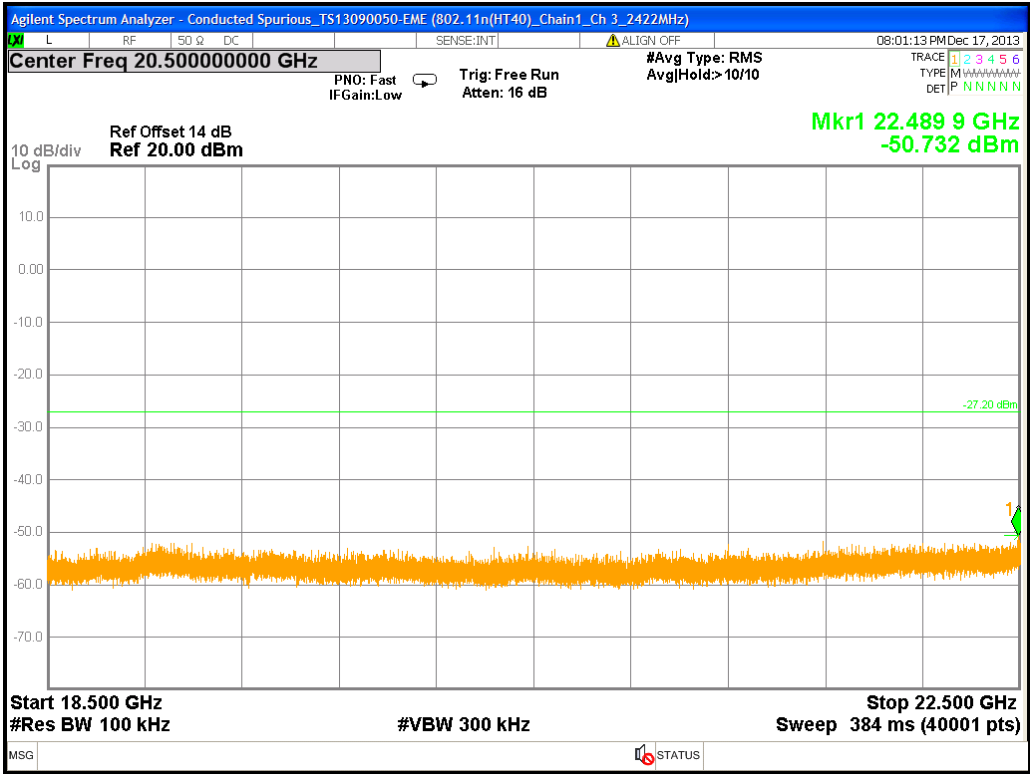

Chain0 : Conducted Spurious @ 802.11n(HT40) Mode Ch 9 (18.5G~22.5G)

Chain0 : Conducted Spurious @ 802.11n(HT40) Mode Ch 9 (22.5G~26.5G)

Chain0 : Conducted Spurious Bandedge @ 802.11n(HT40) Mode Ch 3

Chain0 : Conducted Spurious Bandedge @ 802.11n(HT40) Mode Ch 9

Chain1 : Conducted Spurious @ 802.11n(HT40) Mode Ch 3

Chain1 : Conducted Spurious @ 802.11n(HT40) Mode Ch 3 (30M~2.5G)

Chain1 : Conducted Spurious @ 802.11n(HT40) Mode Ch 3 (2.5G~6.5G)

Chain1 : Conducted Spurious @ 802.11n(HT40) Mode Ch 3 (6.5G~10.5G)

Chain1 : Conducted Spurious @ 802.11n(HT40) Mode Ch 3 (10.5G~14.5G)

Chain1 : Conducted Spurious @ 802.11n(HT40) Mode Ch 3 (14.5G~18.5G)

Chain1 : Conducted Spurious @ 802.11n(HT40) Mode Ch 3 (18.5G~22.5G)