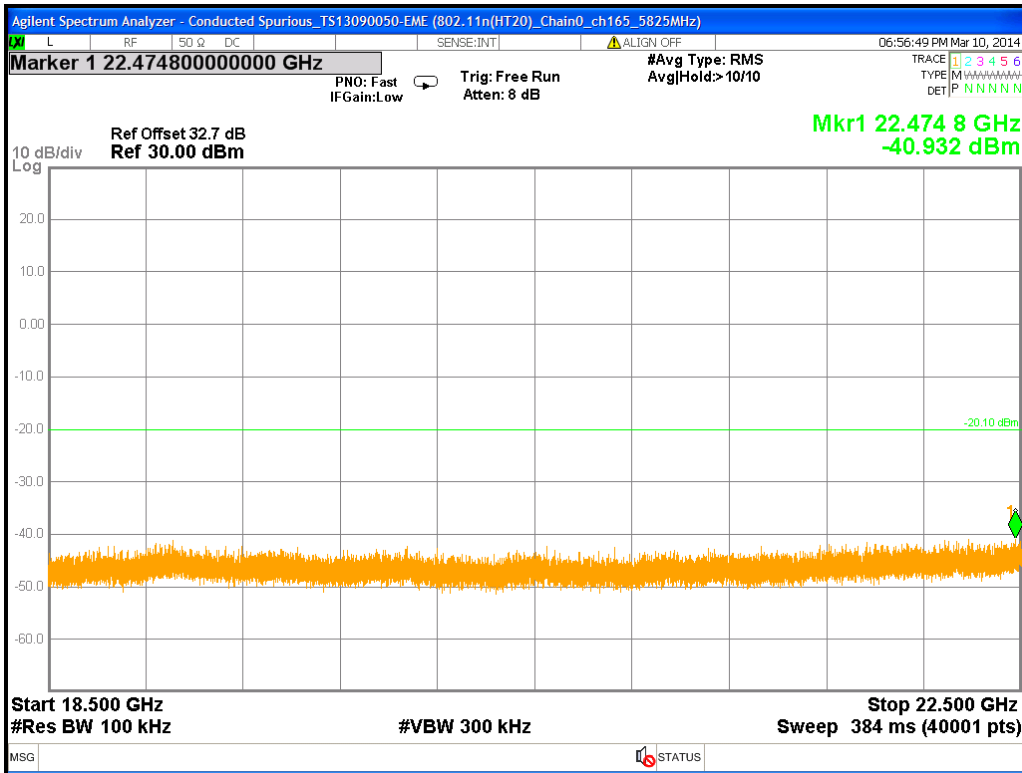

Chain1 : Conducted Spurious @ 802.11n(HT40) Mode Ch 9 (18.5G~22.5G)

Chain1 : Conducted Spurious @ 802.11n(HT40) Mode Ch 9 (22.5G~26.5G)

Chain1 : Conducted Spurious Bandedge @ 802.11n(HT40) Mode Ch 3

Chain1 : Conducted Spurious Bandedge @ 802.11n(HT40) Mode Ch 9

Chain0 : Conducted Spurious @ 802.11a Mode ch149

Chain0 : Conducted Spurious @ 802.11a Mode ch149 (30M~2.5G)

Chain0 : Conducted Spurious @ 802.11a Mode ch149 (2.5G~6.5G)

Chain0 : Conducted Spurious @ 802.11a Mode ch149 (6.5G~10.5G)

Chain0 : Conducted Spurious @ 802.11a Mode ch149 (10.5G~14.5G)

Chain0 : Conducted Spurious @ 802.11a Mode ch149 (14.5G~18.5G)

Chain0 : Conducted Spurious @ 802.11a Mode ch149 (18.5G~22.5G)

Chain0 : Conducted Spurious @ 802.11a Mode ch149 (22.5G~26.5G)

Chain0 : Conducted Spurious @ 802.11a Mode ch157

Chain0 : Conducted Spurious @ 802.11a Mode ch157 (30M~2.5G)

Chain0 : Conducted Spurious @ 802.11a Mode ch157 (2.5G~6.5G)

Chain0 : Conducted Spurious @ 802.11a Mode ch157 (6.5G~10.5G)