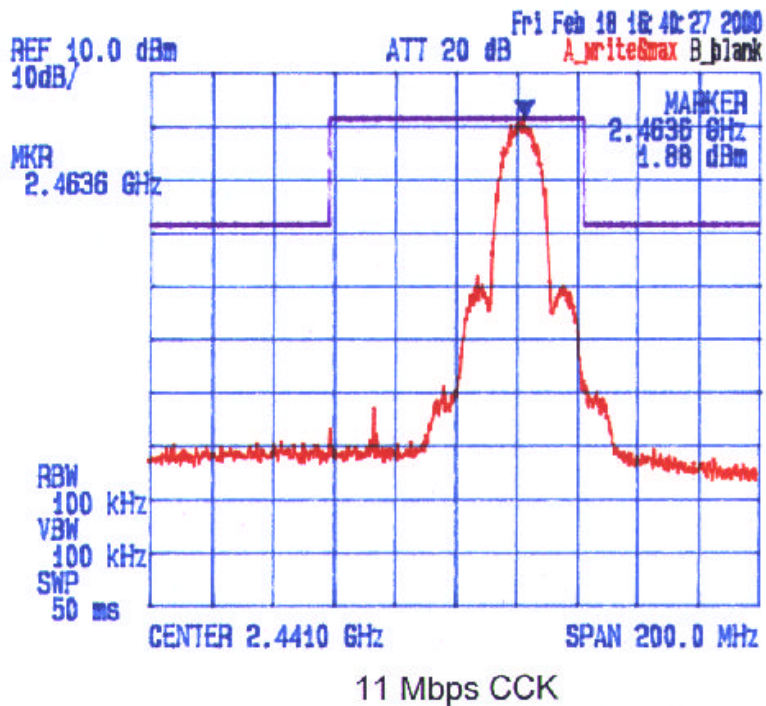

Date: Feb. 18 2000
Tested by: Hung Trinh

GemTek Technology Co., Ltd./ NgeeAnn Polytechnic
PCMCIA Wireless LAN Card, Model: WL-211F
IN Link Wireless LAN Card, Model: IN Link-2001
Channel: 11, Tx Frequency: 2463.6 MHz
Modulation: [M] 2Mbps DQPSK, [V] 11 Mbps CCK
Transmitter Antenna Power Conducted Emissions