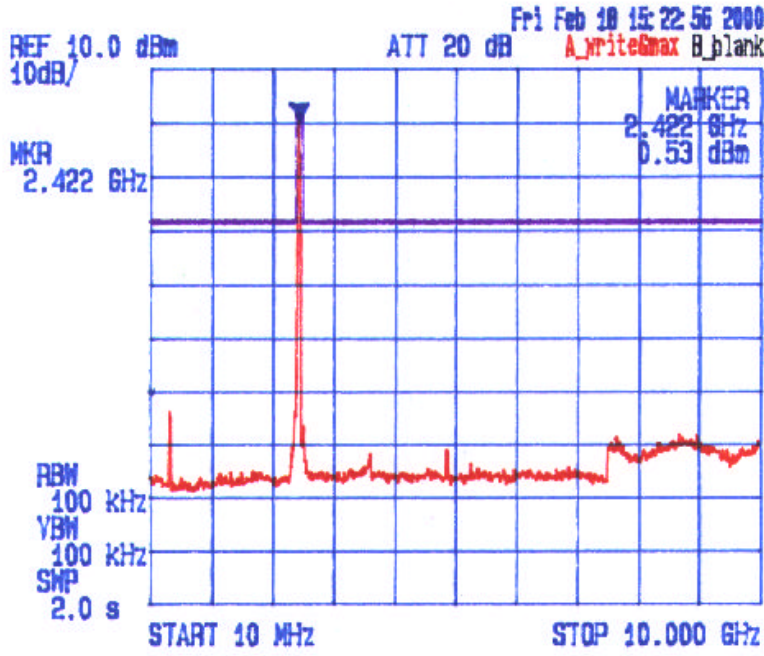

Date: Feb. 18, 2000  
Tested by: Hung Trinh

GemTek Technology Co., Ltd./ NgeeAnn Polytechnic  
PCMCIA Wireless LAN Card, Model: WL-211F  
IN Link Wireless LAN Card, Model: IN Link-2001  
Channel: 1, Tx Frequency: 24.12 MHz  
Modulation: [ ] 2Mbps DQPSK, [X] 11 Mbps CCK  
Transmitter Antenna Power Conducted Emissions

Date: Feb 18 2000  
Tested by: Hung Trinh

GemTek Technology Co., Ltd./ NgeeAnn Polytechnic  
PCMCIA Wireless LAN Card, Model: WL-211F  
IN Link Wireless LAN Card, Model: IN Link-2001  
Channel: 6, Tx Frequency: 2437 MHz  
Modulation:  2Mbps DQPSK,  11 Mbps CCK  
Transmitter Antenna Power Conducted Emissions

Date: Feb. 18 2000  
Tested by: Hung Trinh

GemTek Technology Co., Ltd. / NgeeAnn Polytechnic  
PCMCIA Wireless LAN Card, Model: WL-211F  
IN Link Wireless LAN Card, Model: IN Link-2001  
Channel: 6, Tx Frequency: 2453.7 MHz  
Modulation: [X] 2Mbps DQPSK, [ ] 11 Mbps CCK  
Transmitter Antenna Power Conducted Emissions

Date: Feb. 18 2000  
Tested by: Hung Trinh

GemTek Technology Co., Ltd./ NgeeAnn Polytechnic  
PCMCIA Wireless LAN Card, Model: WL-211F  
IN Link Wireless LAN Card, Model: IN Link-2001  
Channel: 6, Tx Frequency: 2437 MHz  
Modulation: [ ] 2Mbps DQPSK, [X] 11 Mbps CCK  
Transmitter Antenna Power Conducted Emissions