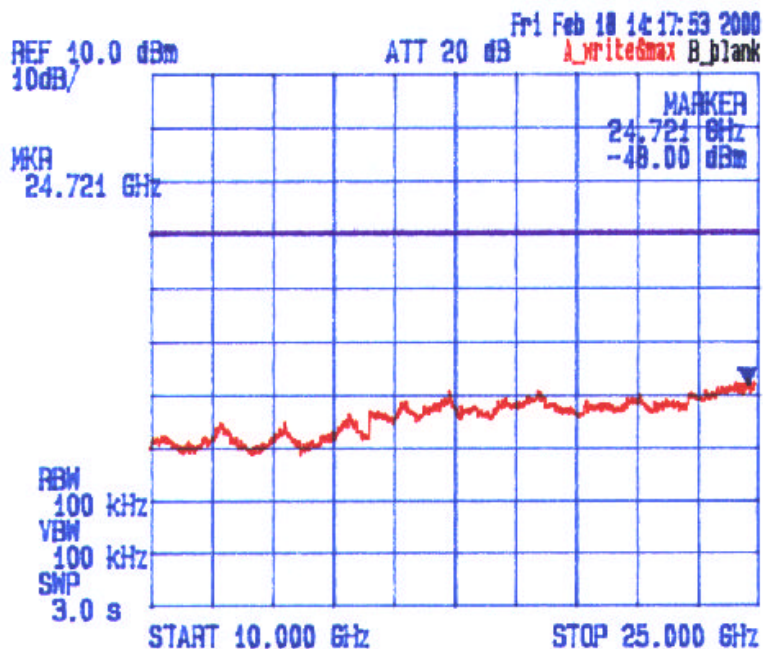

Date: Feb. 18 2000
Tested by: Hung Trinh

GemTek Technology Co., Ltd./ NgeeAnn Polytechnic
PCMCIA Wireless LAN Card, Model: WL-211F
IN Link Wireless LAN Card, Model: IN Link-2001
Channel: 11, Tx Frequency: 2.463 MHz
Modulation: [x] 2Mbps DQPSK, [ ] 11 Mbps CCK
Transmitter Antenna Power Conducted Emissions