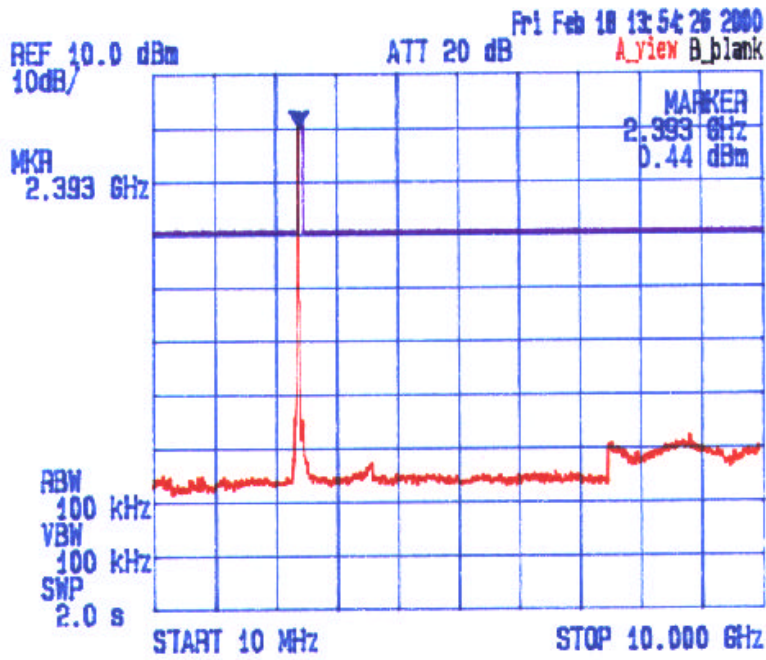

Date: Feb. 18 2000  
Tested by: Hung Trinh

GemTek Technology Co., Ltd./ NgeeAnn Polytechnic  
PCMCIA Wireless LAN Card, Model: WL-211F  
IN Link Wireless LAN Card, Model: IN Link-2001  
Channel: 1, Tx Frequency: 2.412 MHz  
Modulation: M 2Mbps DQPSK, M 11 Mbps CCK  
Transmitter Antenna Power Conducted Emissions

2 Mbps DQPSK

11 Mbps CCK

Date: Feb. 18, 2000  
Tested by: Hung Trinh

GemTek Technology Co., Ltd. / NgeeAnn Polytechnic  
PCMCIA Wireless LAN Card, Model: WL-211F  
IN Link Wireless LAN Card, Model: IN Link-2001  
Channel: 1, Tx Frequency: 2.412 MHz  
Modulation: [X] 2Mbps DQPSK, [ ] 11 Mbps CCK  
Transmitter Antenna Power Conducted Emissions

Date: Feb. 18, 2000  
Tested by: Hung Trinh

GemTek Technology Co., Ltd./ NgeeAnn Polytechnic  
PCMCIA Wireless LAN Card, Model: WL-211F  
IN Link Wireless LAN Card, Model: IN Link-2001  
Channel: 1, Tx Frequency: 24.12 MHz  
Modulation: [ ] 2Mbps DQPSK, [X] 11 Mbps CCK  
Transmitter Antenna Power Conducted Emissions

Date: Feb 18 2000  
Tested by: Hung Trinh

GemTek Technology Co., Ltd./ NgeeAnn Polytechnic  
PCMCIA Wireless LAN Card, Model: WL-211F  
IN Link Wireless LAN Card, Model: IN Link-2001  
Channel: 6, Tx Frequency: 2437 MHz  
Modulation:  2Mbps DQPSK,  11 Mbps CCK  
Transmitter Antenna Power Conducted Emissions