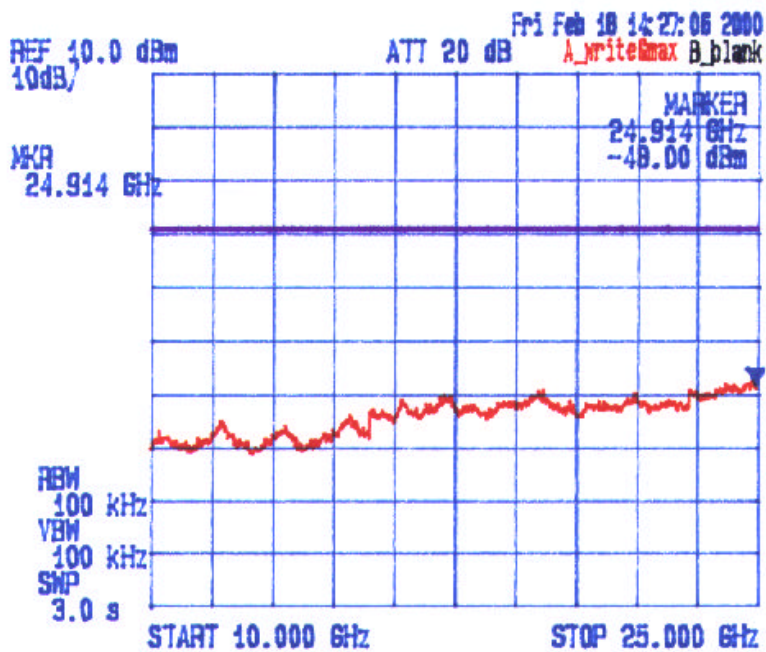

Date: Feb. 18 2000  
Tested by: Hung Trinh

GemTek Technology Co., Ltd./ NgeeAnn Polytechnic  
PCMCIA Wireless LAN Card, Model: WL-211F  
IN Link Wireless LAN Card, Model: IN Link-2001  
Channel: 1, Tx Frequency: 2.412 MHz  
Modulation: M 2Mbps DQPSK, M 11 Mbps CCK  
Transmitter Antenna Power Conducted Emissions

2 Mbps DQPSK

11 Mbps CCK

Date: Feb. 18, 2000  
Tested by: Hung Trinh

GemTek Technology Co., Ltd. / NgeeAnn Polytechnic  
PCMCIA Wireless LAN Card, Model: WL-211F  
IN Link Wireless LAN Card, Model: IN Link-2001  
Channel: 1, Tx Frequency: 2.412 MHz  
Modulation: [X] 2Mbps DQPSK, [ ] 11 Mbps CCK  
Transmitter Antenna Power Conducted Emissions

Date: Feb. 18, 2000  
Tested by: Hung Trinh

GemTek Technology Co., Ltd./ NgeeAnn Polytechnic  
PCMCIA Wireless LAN Card, Model: WL-211F  
IN Link Wireless LAN Card, Model: IN Link-2001  
Channel: 1, Tx Frequency: 24.12 MHz  
Modulation: [ ] 2Mbps DQPSK, [X] 11 Mbps CCK  
Transmitter Antenna Power Conducted Emissions

Date: Feb 18 2000  
Tested by: Hung Trinh

GemTek Technology Co., Ltd./ NgeeAnn Polytechnic  
PCMCIA Wireless LAN Card, Model: WL-211F  
IN Link Wireless LAN Card, Model: IN Link-2001  
Channel: 6, Tx Frequency: 2437 MHz  
Modulation:  2Mbps DQPSK,  11 Mbps CCK  
Transmitter Antenna Power Conducted Emissions