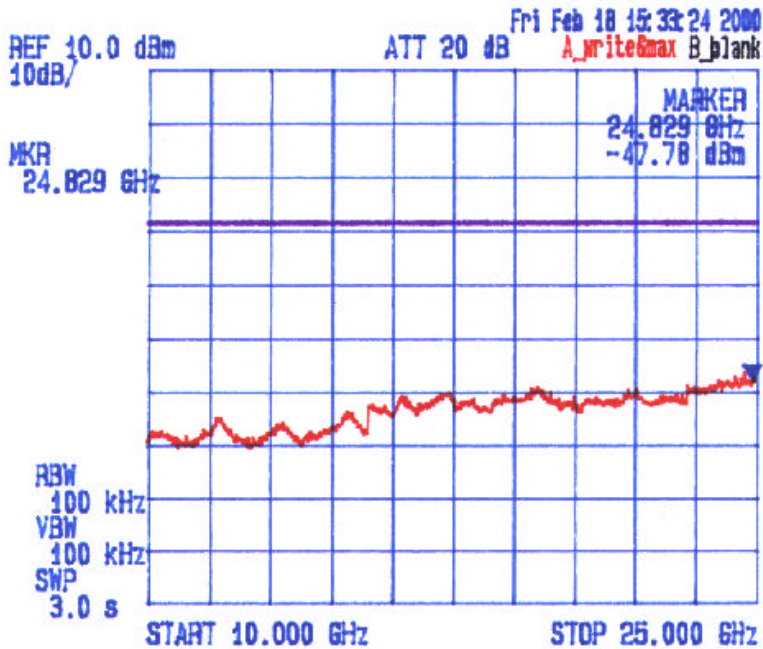

Date: Feb. 18, 2000  
Tested by: Hung Trinh

GemTek Technology Co., Ltd./ NgeeAnn Polytechnic  
PCMCIA Wireless LAN Card, Model: WL-211F  
IN Link Wireless LAN Card, Model: IN Link-2001  
Channel: 1, Tx Frequency: 24.12 MHz  
Modulation: [ ] 2Mbps DQPSK, [X] 11 Mbps CCK  
Transmitter Antenna Power Conducted Emissions

Date: Feb 18 2000  
Tested by: Hung Trinh

GemTek Technology Co., Ltd./ NgeeAnn Polytechnic  
PCMCIA Wireless LAN Card, Model: WL-211F  
IN Link Wireless LAN Card, Model: IN Link-2001  
Channel: 6, Tx Frequency: 2437 MHz  
Modulation:  2Mbps DQPSK,  11 Mbps CCK  
Transmitter Antenna Power Conducted Emissions

Date: Feb. 18 2000  
Tested by: Hung Trinh

GemTek Technology Co., Ltd. / NgeeAnn Polytechnic  
PCMCIA Wireless LAN Card, Model: WL-211F  
IN Link Wireless LAN Card, Model: IN Link-2001  
Channel: 6, Tx Frequency: 2453.7 MHz  
Modulation: [X] 2Mbps DQPSK, [ ] 11 Mbps CCK  
Transmitter Antenna Power Conducted Emissions

Date: Feb. 18 2000  
Tested by: Hung Trinh

GemTek Technology Co., Ltd./ NgeeAnn Polytechnic  
PCMCIA Wireless LAN Card, Model: WL-211F  
IN Link Wireless LAN Card, Model: IN Link-2001  
Channel: 6, Tx Frequency: 2437 MHz  
Modulation: [ ] 2Mbps DQPSK, [X] 11 Mbps CCK  
Transmitter Antenna Power Conducted Emissions