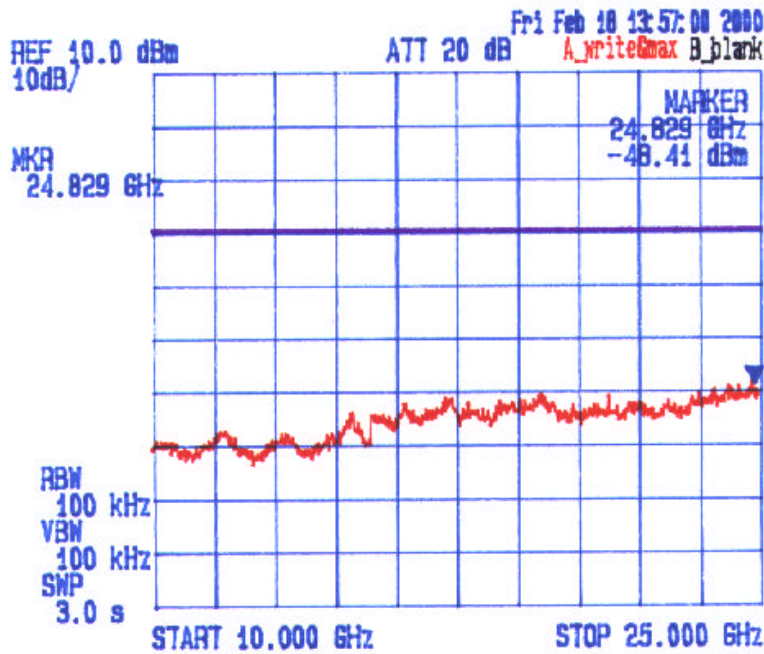

Date: Feb. 18 2000  
Tested by: Hung Trinh

GemTek Technology Co., Ltd./ NgeeAnn Polytechnic  
PCMCIA Wireless LAN Card, Model: WL-211F  
IN Link Wireless LAN Card, Model: IN Link-2001  
Channel: 1, Tx Frequency: 2.412 MHz  
Modulation: M 2Mbps DQPSK, M 11 Mbps CCK  
Transmitter Antenna Power Conducted Emissions

2 Mbps DQPSK

11 Mbps CCK

Date: Feb. 18, 2000  
Tested by: Hung Trinh

GemTek Technology Co., Ltd. / NgeeAnn Polytechnic  
PCMCIA Wireless LAN Card, Model: WL-211F  
IN Link Wireless LAN Card, Model: IN Link-2001  
Channel: 1, Tx Frequency: 2.412 MHz  
Modulation: [X] 2Mbps DQPSK, [ ] 11 Mbps CCK  
Transmitter Antenna Power Conducted Emissions

Date: Feb. 18, 2000  
Tested by: Hung Trinh

GemTek Technology Co., Ltd./ NgeeAnn Polytechnic  
PCMCIA Wireless LAN Card, Model: WL-211F  
IN Link Wireless LAN Card, Model: IN Link-2001  
Channel: 1, Tx Frequency: 24.12 MHz  
Modulation: [ ] 2Mbps DQPSK, [X] 11 Mbps CCK  
Transmitter Antenna Power Conducted Emissions

Date: Feb 18 2000  
Tested by: Hung Trinh

GemTek Technology Co., Ltd./ NgeeAnn Polytechnic  
PCMCIA Wireless LAN Card, Model: WL-211F  
IN Link Wireless LAN Card, Model: IN Link-2001  
Channel: 6, Tx Frequency: 2437 MHz  
Modulation:  2Mbps DQPSK,  11 Mbps CCK  
Transmitter Antenna Power Conducted Emissions