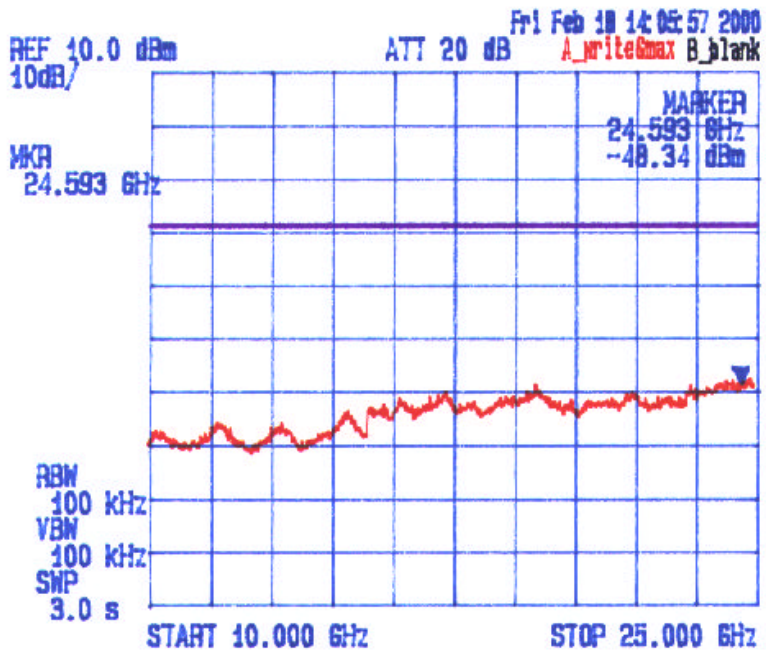

Date: Feb. 18 2000
Tested by: Hung Trinh

GemTek Technology Co., Ltd. / NgeeAnn Polytechnic
PCMCIA Wireless LAN Card, Model: WL-211F
IN Link Wireless LAN Card, Model: IN Link-2001
Channel: 6, Tx Frequency: 2453.7 MHz
Modulation: [X] 2Mbps DQPSK, [ ] 11 Mbps CCK
Transmitter Antenna Power Conducted Emissions