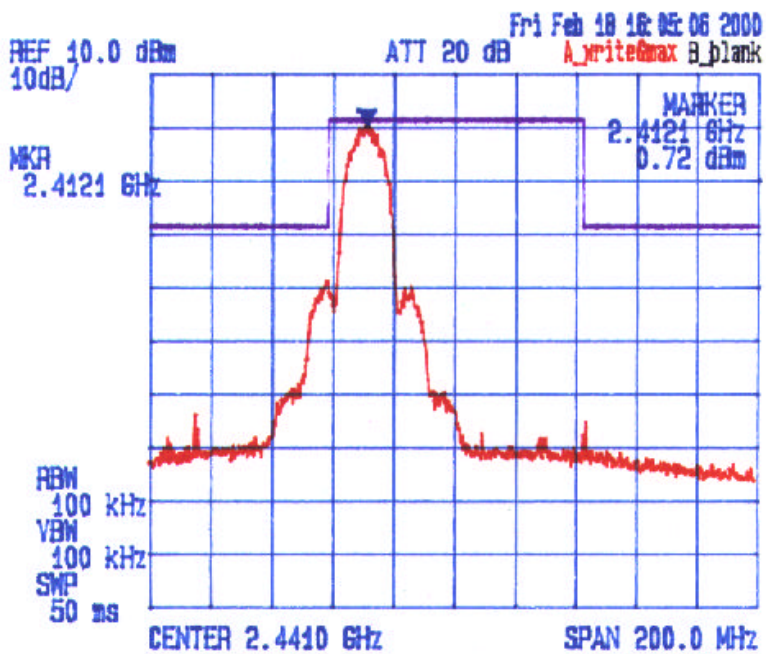

Date: Feb. 18 2000  
Tested by: Hung Trinh

GemTek Technology Co., Ltd./ NgeeAnn Polytechnic  
PCMCIA Wireless LAN Card, Model: WL-211F  
IN Link Wireless LAN Card, Model: IN Link-2001  
Channel: 1, Tx Frequency: 2.412 MHz  
Modulation: M 2Mbps DQPSK, M 11 Mbps CCK  
Transmitter Antenna Power Conducted Emissions

2 Mbps DQPSK

11 Mbps CCK

Date: Feb. 18, 2000  
Tested by: Hung Trinh

GemTek Technology Co., Ltd. / NgeeAnn Polytechnic  
PCMCIA Wireless LAN Card, Model: WL-211F  
IN Link Wireless LAN Card, Model: IN Link-2001  
Channel: 1, Tx Frequency: 2.412 MHz  
Modulation: [X] 2Mbps DQPSK, [ ] 11 Mbps CCK  
Transmitter Antenna Power Conducted Emissions

Date: Feb. 18, 2000  
Tested by: Hung Trinh

GemTek Technology Co., Ltd./ NgeeAnn Polytechnic  
PCMCIA Wireless LAN Card, Model: WL-211F  
IN Link Wireless LAN Card, Model: IN Link-2001  
Channel: 1, Tx Frequency: 24.12 MHz  
Modulation: [ ] 2Mbps DQPSK, [X] 11 Mbps CCK  
Transmitter Antenna Power Conducted Emissions

Date: Feb 18 2000  
Tested by: Hung Trinh

GemTek Technology Co., Ltd./ NgeeAnn Polytechnic  
PCMCIA Wireless LAN Card, Model: WL-211F  
IN Link Wireless LAN Card, Model: IN Link-2001  
Channel: 6, Tx Frequency: 2437 MHz  
Modulation:  2Mbps DQPSK,  11 Mbps CCK  
Transmitter Antenna Power Conducted Emissions