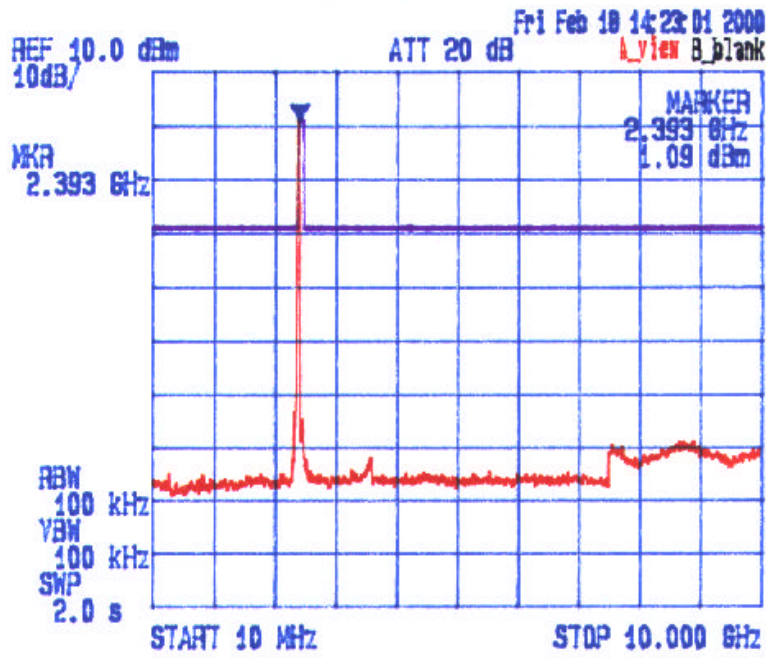

Date: Feb. 18 2000  
Tested by: Hung Trinh

GemTek Technology Co., Ltd./ NgeeAnn Polytechnic  
PCMCIA Wireless LAN Card, Model: WL-211F  
IN Link Wireless LAN Card, Model: IN Link-2001  
Channel: 1, Tx Frequency: 2.412 MHz  
Modulation: M 2Mbps DQPSK, M 11 Mbps CCK  
Transmitter Antenna Power Conducted Emissions

2 Mbps DQPSK

11 Mbps CCK

Date: Feb. 18, 2000  
Tested by: Hung Trinh

GemTek Technology Co., Ltd. / NgeeAnn Polytechnic  
PCMCIA Wireless LAN Card, Model: WL-211F  
IN Link Wireless LAN Card, Model: IN Link-2001  
Channel: 1, Tx Frequency: 2.412 MHz  
Modulation: [X] 2Mbps DQPSK, [ ] 11 Mbps CCK  
Transmitter Antenna Power Conducted Emissions

Date: Feb. 18, 2000  
Tested by: Hung Trinh

GemTek Technology Co., Ltd./ NgeeAnn Polytechnic  
PCMCIA Wireless LAN Card, Model: WL-211F  
IN Link Wireless LAN Card, Model: IN Link-2001  
Channel: 1, Tx Frequency: 24.12 MHz  
Modulation: [ ] 2Mbps DQPSK, [X] 11 Mbps CCK  
Transmitter Antenna Power Conducted Emissions

Date: Feb 18 2000  
Tested by: Hung Trinh

GemTek Technology Co., Ltd./ NgeeAnn Polytechnic  
PCMCIA Wireless LAN Card, Model: WL-211F  
IN Link Wireless LAN Card, Model: IN Link-2001  
Channel: 6, Tx Frequency: 2437 MHz  
Modulation:  2Mbps DQPSK,  11 Mbps CCK  
Transmitter Antenna Power Conducted Emissions