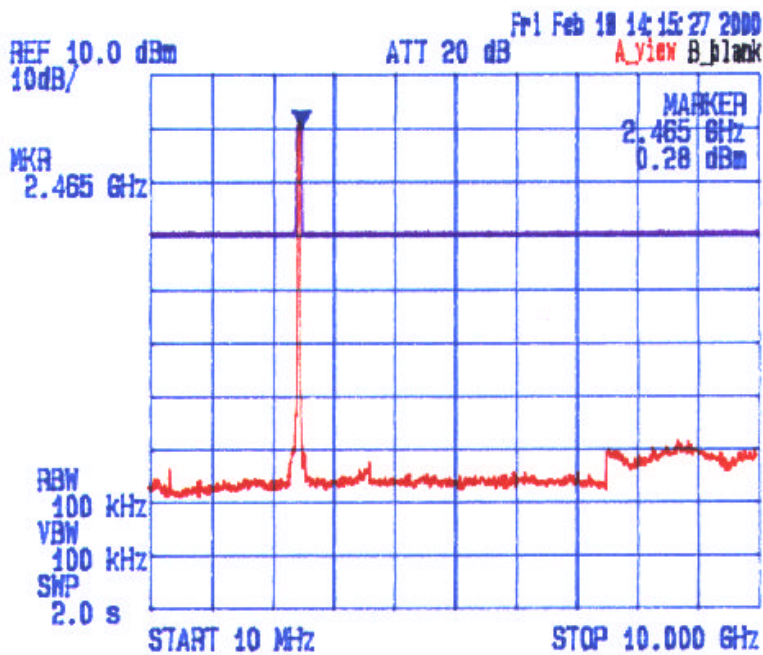

Date: Feb. 18 2000
Tested by: Hung Trinh

GemTek Technology Co., Ltd./ NgeeAnn Polytechnic
PCMCIA Wireless LAN Card, Model: WL-211F
IN Link Wireless LAN Card, Model: IN Link-2001
Channel: 11, Tx Frequency: 2.463 MHz
Modulation: [x] 2Mbps DQPSK, [ ] 11 Mbps CCK
Transmitter Antenna Power Conducted Emissions