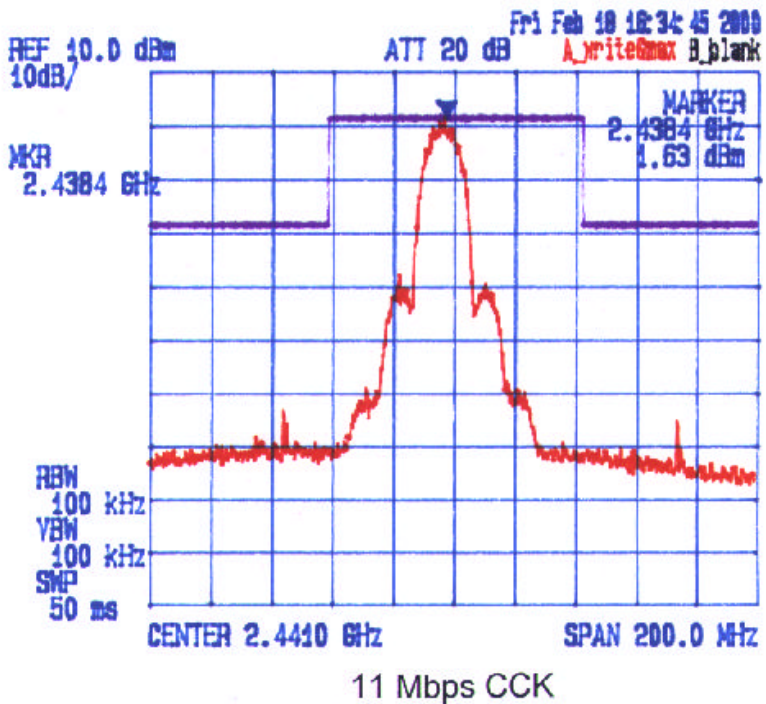

Date: Feb. 18 2000  
Tested by: Hung Trinh

GemTek Technology Co., Ltd./ NgeeAnn Polytechnic  
PCMCIA Wireless LAN Card, Model: WL-211F  
IN Link Wireless LAN Card, Model: IN Link-2001  
Channel: 1, Tx Frequency: 2.412 MHz  
Modulation: M 2Mbps DQPSK, M 11 Mbps CCK  
Transmitter Antenna Power Conducted Emissions

2 Mbps DQPSK

11 Mbps CCK

Date: Feb. 18, 2000  
Tested by: Hung Trinh

GemTek Technology Co., Ltd. / NgeeAnn Polytechnic  
PCMCIA Wireless LAN Card, Model: WL-211F  
IN Link Wireless LAN Card, Model: IN Link-2001  
Channel: 1, Tx Frequency: 2.412 MHz  
Modulation: [X] 2Mbps DQPSK, [ ] 11 Mbps CCK  
Transmitter Antenna Power Conducted Emissions

Date: Feb. 18, 2000  
Tested by: Hung Trinh

GemTek Technology Co., Ltd./ NgeeAnn Polytechnic  
PCMCIA Wireless LAN Card, Model: WL-211F  
IN Link Wireless LAN Card, Model: IN Link-2001  
Channel: 1, Tx Frequency: 24.12 MHz  
Modulation: [ ] 2Mbps DQPSK, [X] 11 Mbps CCK  
Transmitter Antenna Power Conducted Emissions

Date: Feb 18 2000  
Tested by: Hung Trinh

GemTek Technology Co., Ltd./ NgeeAnn Polytechnic  
PCMCIA Wireless LAN Card, Model: WL-211F  
IN Link Wireless LAN Card, Model: IN Link-2001  
Channel: 6, Tx Frequency: 2437 MHz  
Modulation:  2Mbps DQPSK,  11 Mbps CCK  
Transmitter Antenna Power Conducted Emissions