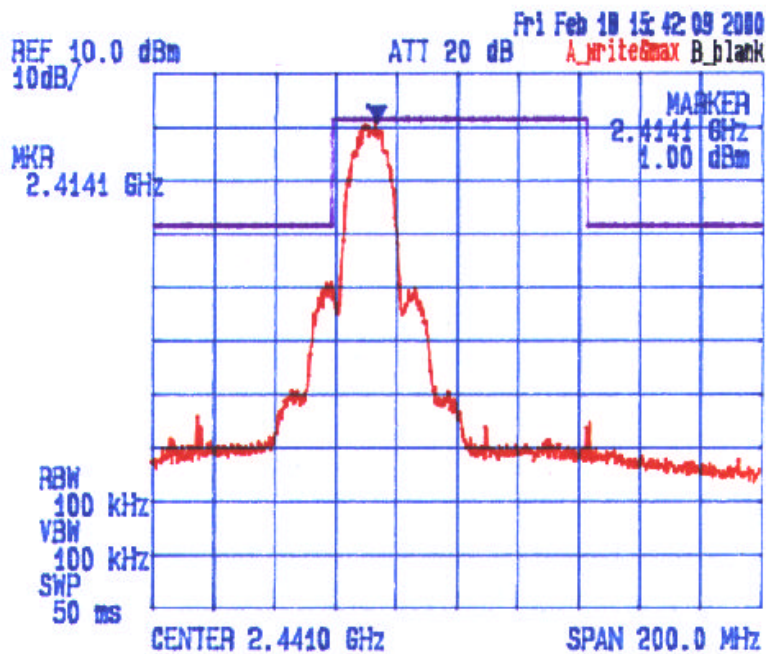

Date: Feb. 18 2000  
Tested by: Hung Trinh

GemTek Technology Co., Ltd./ NgeeAnn Polytechnic  
PCMCIA Wireless LAN Card, Model: WL-211F  
IN Link Wireless LAN Card, Model: IN Link-2001  
Channel: 1, Tx Frequency: 2.412 MHz  
Modulation: M 2Mbps DQPSK, M 11 Mbps CCK  
Transmitter Antenna Power Conducted Emissions

2 Mbps DQPSK

11 Mbps CCK

Date: Feb. 18, 2000  
Tested by: Hung Trinh

GemTek Technology Co., Ltd. / NgeeAnn Polytechnic  
PCMCIA Wireless LAN Card, Model: WL-211F  
IN Link Wireless LAN Card, Model: IN Link-2001  
Channel: 1, Tx Frequency: 2.412 MHz  
Modulation: [X] 2Mbps DQPSK, [ ] 11 Mbps CCK  
Transmitter Antenna Power Conducted Emissions

Date: Feb. 18, 2000  
Tested by: Hung Trinh

GemTek Technology Co., Ltd./ NgeeAnn Polytechnic  
PCMCIA Wireless LAN Card, Model: WL-211F  
IN Link Wireless LAN Card, Model: IN Link-2001  
Channel: 1, Tx Frequency: 24.12 MHz  
Modulation: [ ] 2Mbps DQPSK, [X] 11 Mbps CCK  
Transmitter Antenna Power Conducted Emissions

Date: Feb 18 2000  
Tested by: Hung Trinh

GemTek Technology Co., Ltd./ NgeeAnn Polytechnic  
PCMCIA Wireless LAN Card, Model: WL-211F  
IN Link Wireless LAN Card, Model: IN Link-2001  
Channel: 6, Tx Frequency: 2437 MHz  
Modulation:  2Mbps DQPSK,  11 Mbps CCK  
Transmitter Antenna Power Conducted Emissions