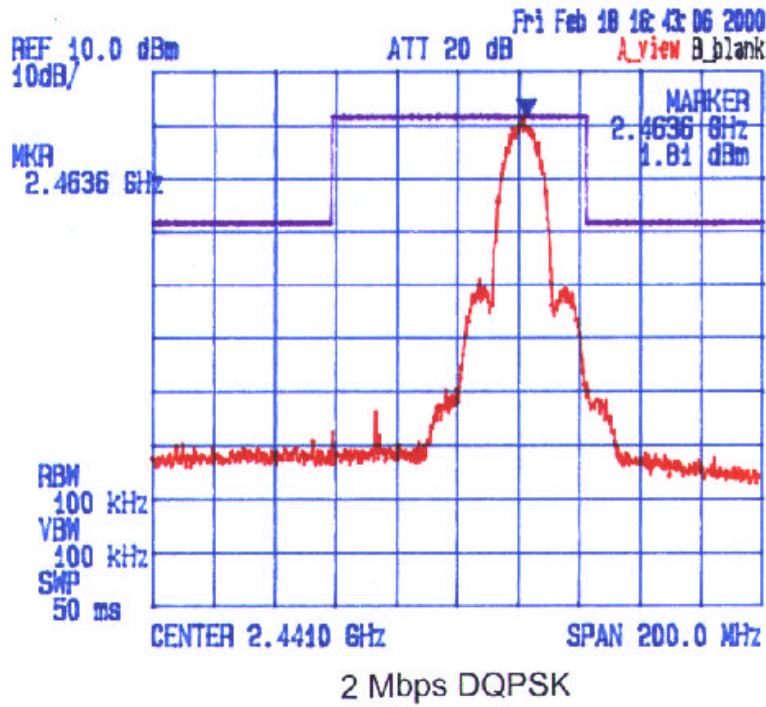

Date: Feb 18 2000  
Tested by: Hung Trinh

GemTek Technology Co., Ltd./ NgeeAnn Polytechnic  
PCMCIA Wireless LAN Card, Model: WL-211F  
IN Link Wireless LAN Card, Model: IN Link-2001  
Channel: 6, Tx Frequency: 2437 MHz  
Modulation:  2Mbps DQPSK,  11 Mbps CCK  
Transmitter Antenna Power Conducted Emissions

Date: Feb. 18 2000  
Tested by: Hung Trinh

GemTek Technology Co., Ltd. / NgeeAnn Polytechnic  
PCMCIA Wireless LAN Card, Model: WL-211F  
IN Link Wireless LAN Card, Model: IN Link-2001  
Channel: 6, Tx Frequency: 2453.7 MHz  
Modulation: [X] 2Mbps DQPSK, [ ] 11 Mbps CCK  
Transmitter Antenna Power Conducted Emissions

Date: Feb. 18 2000  
Tested by: Hung Trinh

GemTek Technology Co., Ltd./ NgeeAnn Polytechnic  
PCMCIA Wireless LAN Card, Model: WL-211F  
IN Link Wireless LAN Card, Model: IN Link-2001  
Channel: 6, Tx Frequency: 2437 MHz  
Modulation: [ ] 2Mbps DQPSK, [X] 11 Mbps CCK  
Transmitter Antenna Power Conducted Emissions

Date: Feb. 18 2000  
Tested by: Hung Trinh

GemTek Technology Co., Ltd./ NgeeAnn Polytechnic  
PCMCIA Wireless LAN Card, Model: WL-211F  
IN Link Wireless LAN Card, Model: IN Link-2001  
Channel: 11, Tx Frequency: 2463.6 MHz  
Modulation: [M] 2Mbps DQPSK, [V] 11 Mbps CCK  
Transmitter Antenna Power Conducted Emissions