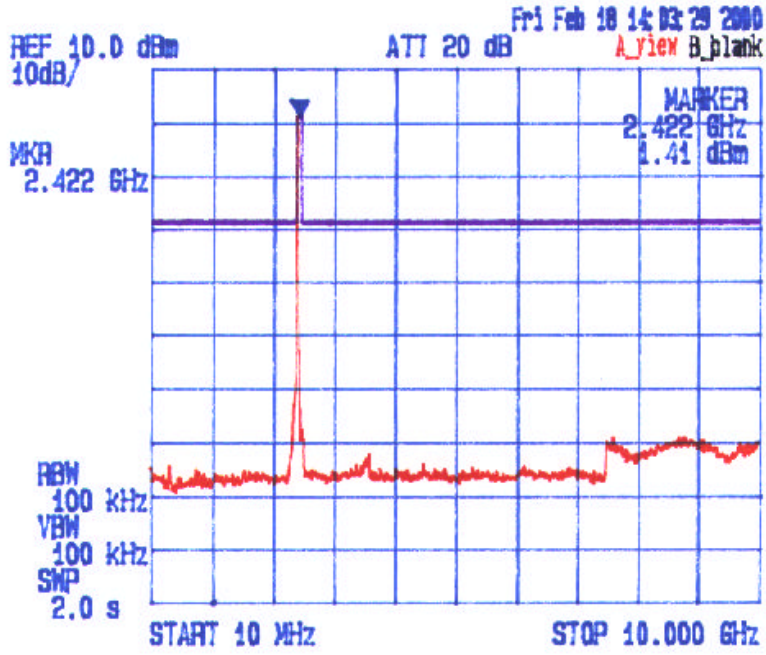

2 Mbps DQPSK

11 Mbps CCK

Date: Feb. 18, 2000  
Tested by: Hung Trinh

GemTek Technology Co., Ltd. / NgeeAnn Polytechnic  
PCMCIA Wireless LAN Card, Model: WL-211F  
IN Link Wireless LAN Card, Model: IN Link-2001  
Channel: 1, Tx Frequency: 2.412 MHz  
Modulation: [X] 2Mbps DQPSK, [ ] 11 Mbps CCK  
Transmitter Antenna Power Conducted Emissions

Date: Feb. 18, 2000  
Tested by: Hung Trinh

GemTek Technology Co., Ltd./ NgeeAnn Polytechnic  
PCMCIA Wireless LAN Card, Model: WL-211F  
IN Link Wireless LAN Card, Model: IN Link-2001  
Channel: 1, Tx Frequency: 24.12 MHz  
Modulation: [ ] 2Mbps DQPSK, [X] 11 Mbps CCK  
Transmitter Antenna Power Conducted Emissions

Date: Feb 18 2000  
Tested by: Hung Trinh

GemTek Technology Co., Ltd./ NgeeAnn Polytechnic  
PCMCIA Wireless LAN Card, Model: WL-211F  
IN Link Wireless LAN Card, Model: IN Link-2001  
Channel: 6, Tx Frequency: 2437 MHz  
Modulation:  2Mbps DQPSK,  11 Mbps CCK  
Transmitter Antenna Power Conducted Emissions

Date: Feb. 18 2000  
Tested by: Hung Trinh

GemTek Technology Co., Ltd. / NgeeAnn Polytechnic  
PCMCIA Wireless LAN Card, Model: WL-211F  
IN Link Wireless LAN Card, Model: IN Link-2001  
Channel: 6, Tx Frequency: 2453.7 MHz  
Modulation: [X] 2Mbps DQPSK, [ ] 11 Mbps CCK  
Transmitter Antenna Power Conducted Emissions