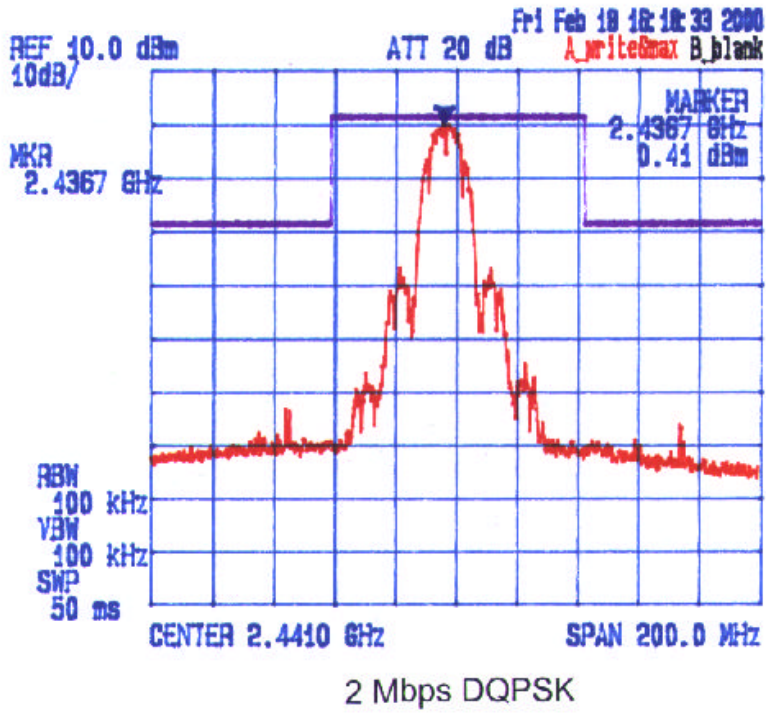

Date: Feb. 18 2000  
Tested by: Hung Trinh

GemTek Technology Co., Ltd./ NgeeAnn Polytechnic  
PCMCIA Wireless LAN Card, Model: WL-211F  
IN Link Wireless LAN Card, Model: IN Link-2001  
Channel: 1, Tx Frequency: 2.412 MHz  
Modulation: M 2Mbps DQPSK, M 11 Mbps CCK  
Transmitter Antenna Power Conducted Emissions

2 Mbps DQPSK

11 Mbps CCK

Date: Feb. 18, 2000  
Tested by: Hung Trinh

GemTek Technology Co., Ltd. / NgeeAnn Polytechnic  
PCMCIA Wireless LAN Card, Model: WL-211F  
IN Link Wireless LAN Card, Model: IN Link-2001  
Channel: 1, Tx Frequency: 2.412 MHz  
Modulation: [X] 2Mbps DQPSK, [ ] 11 Mbps CCK  
Transmitter Antenna Power Conducted Emissions

Date: Feb. 18, 2000  
Tested by: Hung Trinh

GemTek Technology Co., Ltd./ NgeeAnn Polytechnic  
PCMCIA Wireless LAN Card, Model: WL-211F  
IN Link Wireless LAN Card, Model: IN Link-2001  
Channel: 1, Tx Frequency: 24.12 MHz  
Modulation: [ ] 2Mbps DQPSK, [X] 11 Mbps CCK  
Transmitter Antenna Power Conducted Emissions

Date: Feb 18 2000  
Tested by: Hung Trinh

GemTek Technology Co., Ltd./ NgeeAnn Polytechnic  
PCMCIA Wireless LAN Card, Model: WL-211F  
IN Link Wireless LAN Card, Model: IN Link-2001  
Channel: 6, Tx Frequency: 2437 MHz  
Modulation:  2Mbps DQPSK,  11 Mbps CCK  
Transmitter Antenna Power Conducted Emissions