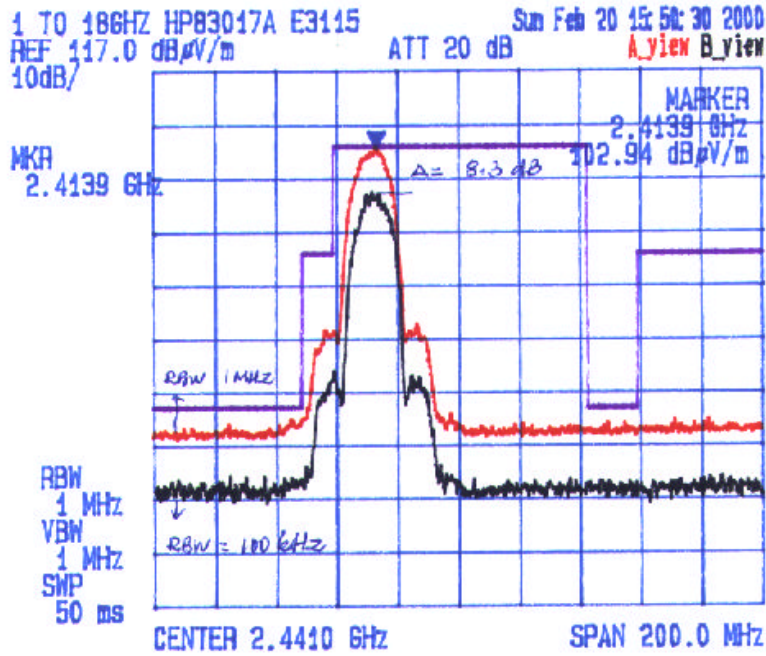

UltraTech
 Engineering Labs Inc.

Radiated Emissions Measurements @ 3 Meters

VERTICAL

HORIZONTAL

Date: Feb: 21, 2000
 Tested by: Hung Trinh

GemTek Technology Co., Ltd. / NgeeAnn Polytechnic
 PCMCIA Wireless LAN Card, Model: WL-211F
 IN Link Wireless LAN Card, Model: IN Link-2001
 Channel: 11, Tx Frequency: 2462 MHz
 Modulation: [M] 2Mbps DQPSK, [] 11 Mbps CCK

UltraTech
 Engineering Labs Inc.

Radiated Emissions Measurements @ 3 Meters

VERTICAL

HORIZONTAL

Date: Feb.: BL 2000
 Tested by: Hung Trinh

GemTek Technology Co., Ltd. / NgeeAnn Polytechnic
 PCMCIA Wireless LAN Card, Model: WL-211F
 IN Link Wireless LAN Card, Model: IN Link-2001
 Channel: 1 Tx Frequency: 2412 MHz
 Modulation: [] 2Mbps DQPSK, [] 11 Mbps CCK

Radiated Emissions Measurements @ 3 Meters

VERTICAL

HORIZONTAL

Date: Feb: 21 2000
Tested by: Hung Trinh

GemTek Technology Co., Ltd./ NgeeAnn Polytechnic
PCMCIA Wireless LAN Card, Model: WL-211F
IN Link Wireless LAN Card, Model: IN Link-2001
Channel: 6, Tx Frequency: 2437 MHz
Modulation: [] 2Mbps DQPSK, [] 11 Mbps CCK

Radiated Emissions Measurements @ 3 Meters

VERTICAL

HORIZONTAL

Date: Feb: 21 / 2000
 Tested by: Hung Trinh

GemTek Technology Co., Ltd./ NgeeAnn Polytechnic
 PCMCIA Wireless LAN Card, Model: WL-211F
 IN Link Wireless LAN Card, Model: IN Link-2001
 Channel: 1 / Tx Frequency: 2463.2 MHz
 Modulation: [] 2Mbps DQPSK, [] 11 Mbps CCK