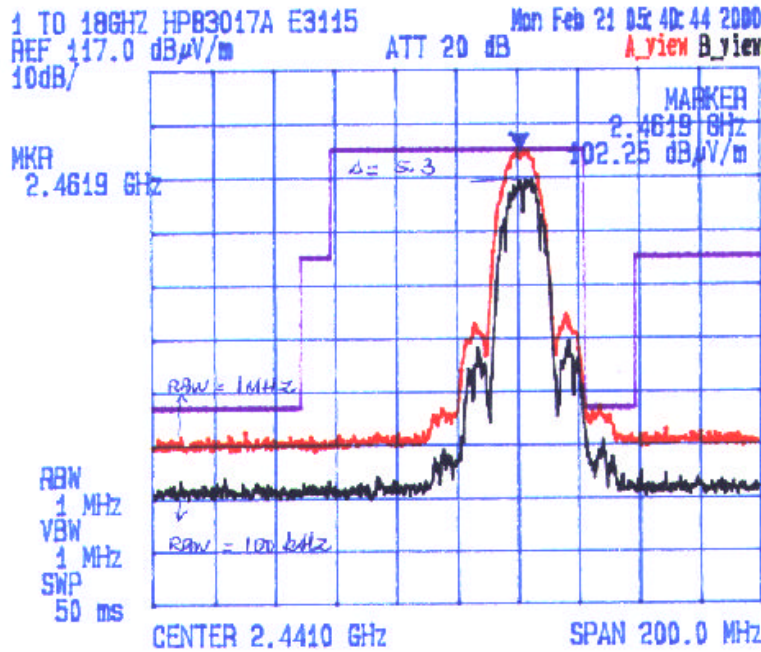

Radiated Emissions Measurements @ 3 Meters

VERTICAL

HORIZONTAL

Date: Feb: 21 2000
Tested by: Hung Trinh

GemTek Technology Co., Ltd./ NgeeAnn Polytechnic
PCMCIA Wireless LAN Card, Model: WL-211F
IN Link Wireless LAN Card, Model: IN Link-2001
Channel: 6, Tx Frequency: 2437 MHz
Modulation: [] 2Mbps DQPSK, [] 11 Mbps CCK

Radiated Emissions Measurements @ 3 Meters

VERTICAL

HORIZONTAL

Date: Feb: 21 / 2000
 Tested by: Hung Trinh

GemTek Technology Co., Ltd./ NgeeAnn Polytechnic
 PCMCIA Wireless LAN Card, Model: WL-211F
 IN Link Wireless LAN Card, Model: IN Link-2001
 Channel: 1 / Tx Frequency: 2463.2 MHz
 Modulation: [] 2Mbps DQPSK, [] 11 Mbps CCK

Radiated Emissions Measurements @ 3 Meters

VERTICAL

HORIZONTAL