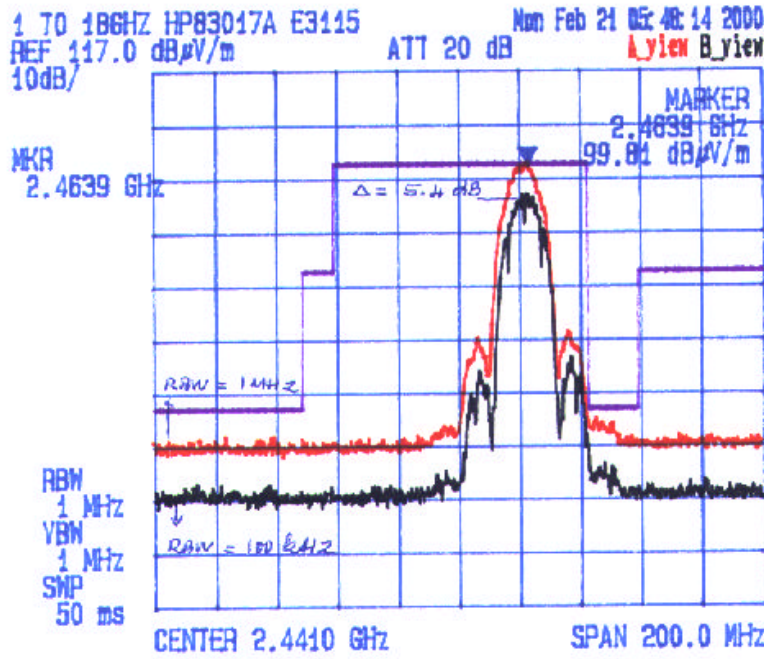

Radiated Emissions Measurements @ 3 Meters

VERTICAL

HORIZONTAL

Date: Feb: 21 2000
Tested by: Hung Trinh

GemTek Technology Co., Ltd./ NgeeAnn Polytechnic
PCMCIA Wireless LAN Card, Model: WL-211F
IN Link Wireless LAN Card, Model: IN Link-2001
Channel: 6, Tx Frequency: 2437 MHz
Modulation: [] 2Mbps DQPSK, [] 11 Mbps CCK

Radiated Emissions Measurements @ 3 Meters

VERTICAL

HORIZONTAL

Date: Feb: 21 / 2000
 Tested by: Hung Trinh

GemTek Technology Co., Ltd./ NgeeAnn Polytechnic
 PCMCIA Wireless LAN Card, Model: WL-211F
 IN Link Wireless LAN Card, Model: IN Link-2001
 Channel: 1 / Tx Frequency: 2463.2 MHz
 Modulation: [] 2Mbps DQPSK, [] 11 Mbps CCK

Radiated Emissions Measurements @ 3 Meters

VERTICAL

HORIZONTAL