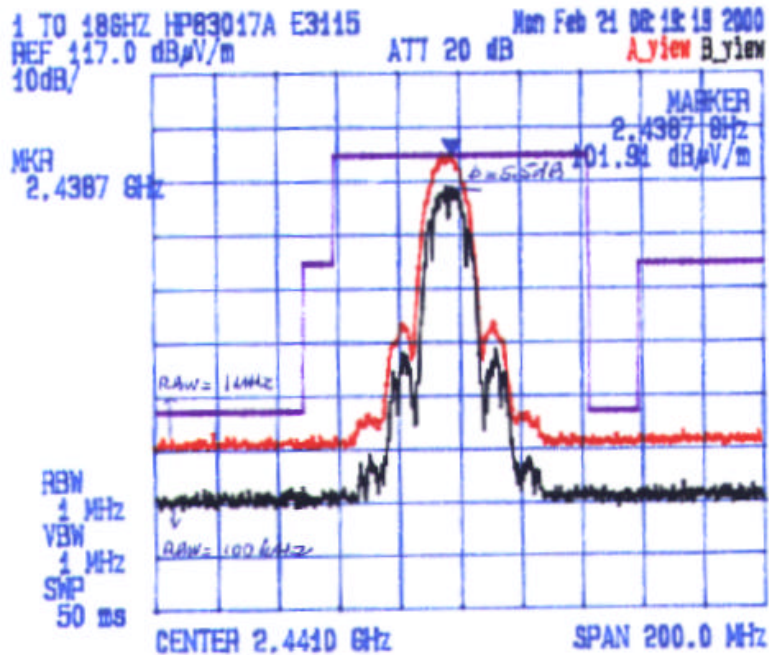

Date: Feb. 21, 2000
 Tested by: Hung Trinh

GemTek Technology Co., Ltd./ NgeeAnn Polytechnic
 PCMCIA Wireless LAN Card, Model: WL-211F
 IN Link Wireless LAN Card, Model: IN Link-2001
 Channel: 1 Tx Frequency: 2.412 MHz
 Modulation: [✓] 2Mbps DQPSK, [] 11 Mbps CCK

Radiated Emissions Measurements @ 3 Meters

VERTICAL

HORIZONTAL

Date: Feb. 21, 2000
 Tested by: Hung Trinh

GemTek Technology Co., Ltd./ NgeeAnn Polytechnic
 PCMCIA Wireless LAN Card, Model: WL-211F
 IN Link Wireless LAN Card, Model: IN Link-2001
 Channel: 6, Tx Frequency: 2437 MHz
 Modulation: [X] 2Mbps DQPSK, [] 11 Mbps CCK

UltraTech
 Engineering Labs Inc.

Radiated Emissions Measurements @ 3 Meters

VERTICAL

HORIZONTAL

Date: Feb: 21, 2000
 Tested by: Hung Trinh

GemTek Technology Co., Ltd. / NgeeAnn Polytechnic
 PCMCIA Wireless LAN Card, Model: WL-211F
 IN Link Wireless LAN Card, Model: IN Link-2001
 Channel: 11, Tx Frequency: 2462 MHz
 Modulation: [M] 2Mbps DQPSK, [] 11 Mbps CCK

UltraTech
 Engineering Labs Inc.

Radiated Emissions Measurements @ 3 Meters

VERTICAL

HORIZONTAL

Date: Feb.: BL 2000
 Tested by: Hung Trinh

GemTek Technology Co., Ltd. / NgeeAnn Polytechnic
 PCMCIA Wireless LAN Card, Model: WL-211F
 IN Link Wireless LAN Card, Model: IN Link-2001
 Channel: 1 Tx Frequency: 2412 MHz
 Modulation: [] 2Mbps DQPSK, [] 11 Mbps CCK