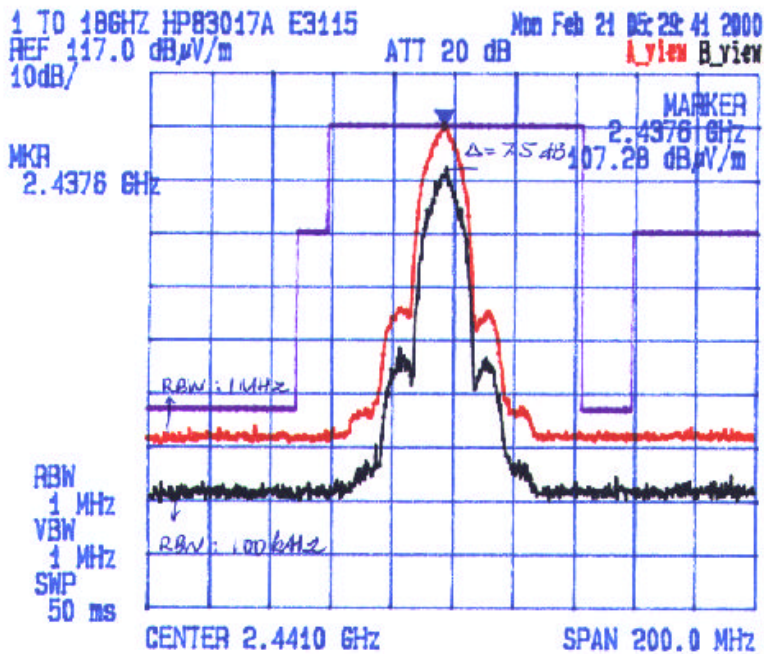

UltraTech
 Engineering Labs Inc.

Radiated Emissions Measurements @ 3 Meters

VERTICAL

HORIZONTAL

Date: Feb.: BL 2000
 Tested by: Hung Trinh

GemTek Technology Co., Ltd. / NgeeAnn Polytechnic
 PCMCIA Wireless LAN Card, Model: WL-211F
 IN Link Wireless LAN Card, Model: IN Link-2001
 Channel: 1 Tx Frequency: 2412 MHz
 Modulation: [] 2Mbps DQPSK, [] 11 Mbps CCK

Radiated Emissions Measurements @ 3 Meters

VERTICAL

HORIZONTAL

Date: Feb: 21 2000
Tested by: Hung Trinh

GemTek Technology Co., Ltd./ NgeeAnn Polytechnic
PCMCIA Wireless LAN Card, Model: WL-211F
IN Link Wireless LAN Card, Model: IN Link-2001
Channel: 6, Tx Frequency: 2437 MHz
Modulation: [] 2Mbps DQPSK, [] 11 Mbps CCK

Radiated Emissions Measurements @ 3 Meters

VERTICAL

HORIZONTAL

Date: Feb: 21 / 2000
 Tested by: Hung Trinh

GemTek Technology Co., Ltd./ NgeeAnn Polytechnic
 PCMCIA Wireless LAN Card, Model: WL-211F
 IN Link Wireless LAN Card, Model: IN Link-2001
 Channel: 1 / Tx Frequency: 2463.2 MHz
 Modulation: [] 2Mbps DQPSK, [] 11 Mbps CCK