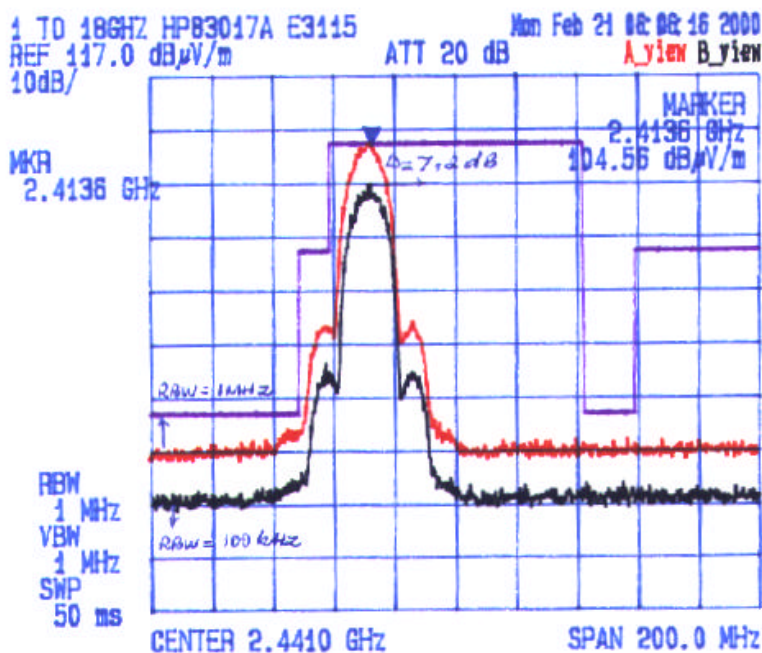

Date: Feb. 21, 2000
 Tested by: Hung Trinh

GemTek Technology Co., Ltd./ NgeeAnn Polytechnic
 PCMCIA Wireless LAN Card, Model: WL-211F
 IN Link Wireless LAN Card, Model: IN Link-2001
 Channel: 1 Tx Frequency: 2.412 MHz
 Modulation: [✓] 2Mbps DQPSK, [] 11 Mbps CCK

Radiated Emissions Measurements @ 3 Meters

VERTICAL

HORIZONTAL

Date: Feb. 21, 2000
 Tested by: Hung Trinh

GemTek Technology Co., Ltd./ NgeeAnn Polytechnic
 PCMCIA Wireless LAN Card, Model: WL-211F
 IN Link Wireless LAN Card, Model: IN Link-2001
 Channel: 6, Tx Frequency: 2437 MHz
 Modulation: [X] 2Mbps DQPSK, [] 11 Mbps CCK

UltraTech
 Engineering Labs Inc.

Radiated Emissions Measurements @ 3 Meters

VERTICAL

HORIZONTAL

Date: Feb: 21, 2000
 Tested by: Hung Trinh

GemTek Technology Co., Ltd. / NgeeAnn Polytechnic
 PCMCIA Wireless LAN Card, Model: WL-211F
 IN Link Wireless LAN Card, Model: IN Link-2001
 Channel: 11, Tx Frequency: 2462 MHz
 Modulation: [M] 2Mbps DQPSK, [] 11 Mbps CCK

UltraTech
 Engineering Labs Inc.

Radiated Emissions Measurements @ 3 Meters

VERTICAL

HORIZONTAL

Date: Feb.: BL 2000
 Tested by: Hung Trinh

GemTek Technology Co., Ltd. / NgeeAnn Polytechnic
 PCMCIA Wireless LAN Card, Model: WL-211F
 IN Link Wireless LAN Card, Model: IN Link-2001
 Channel: 1 Tx Frequency: 2412 MHz
 Modulation: [] 2Mbps DQPSK, [] 11 Mbps CCK