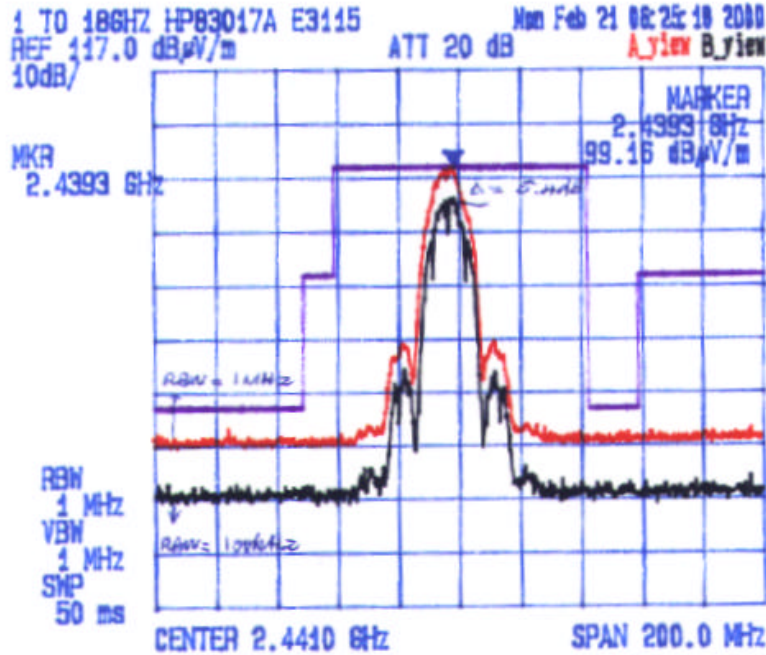

Date: Feb. 21, 2000
 Tested by: Hung Trinh

GemTek Technology Co., Ltd./ NgeeAnn Polytechnic
 PCMCIA Wireless LAN Card, Model: WL-211F
 IN Link Wireless LAN Card, Model: IN Link-2001
 Channel: 1 Tx Frequency: 2.412 MHz
 Modulation: [✓] 2Mbps DQPSK, [] 11 Mbps CCK

Radiated Emissions Measurements @ 3 Meters

VERTICAL

HORIZONTAL

Date: Feb. 21, 2000
 Tested by: Hung Trinh

GemTek Technology Co., Ltd./ NgeeAnn Polytechnic
 PCMCIA Wireless LAN Card, Model: WL-211F
 IN Link Wireless LAN Card, Model: IN Link-2001
 Channel: 6, Tx Frequency: 2437 MHz
 Modulation: [X] 2Mbps DQPSK, [] 11 Mbps CCK

UltraTech
 Engineering Labs Inc.

Radiated Emissions Measurements @ 3 Meters

VERTICAL

HORIZONTAL

Date: Feb: 21, 2000
 Tested by: Hung Trinh

GemTek Technology Co., Ltd. / NgeeAnn Polytechnic
 PCMCIA Wireless LAN Card, Model: WL-211F
 IN Link Wireless LAN Card, Model: IN Link-2001
 Channel: 11, Tx Frequency: 2462 MHz
 Modulation: [M] 2Mbps DQPSK, [] 11 Mbps CCK

UltraTech
 Engineering Labs Inc.

Radiated Emissions Measurements @ 3 Meters

VERTICAL

HORIZONTAL

Date: Feb.: BL 2000
 Tested by: Hung Trinh

GemTek Technology Co., Ltd. / NgeeAnn Polytechnic
 PCMCIA Wireless LAN Card, Model: WL-211F
 IN Link Wireless LAN Card, Model: IN Link-2001
 Channel: 1 Tx Frequency: 2412 MHz
 Modulation: [] 2Mbps DQPSK, [] 11 Mbps CCK