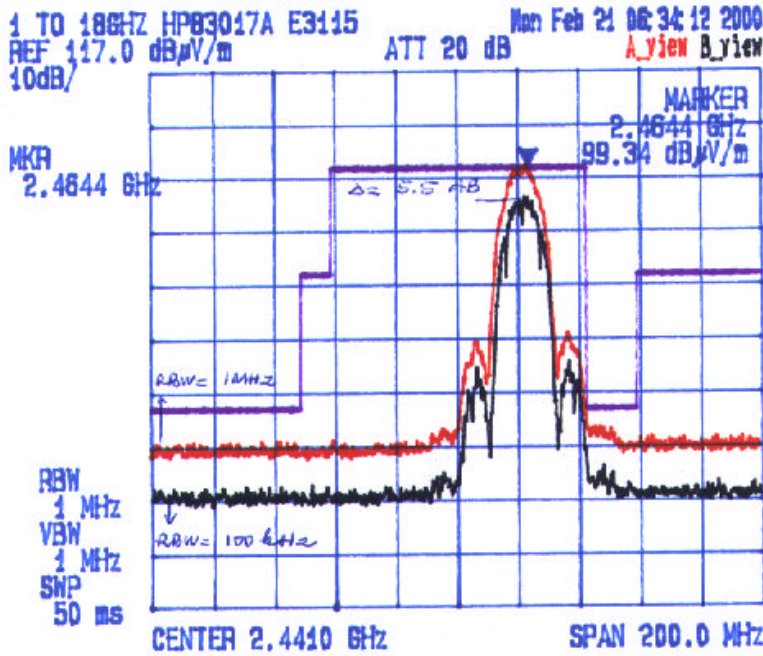

Radiated Emissions Measurements @ 3 Meters

VERTICAL

HORIZONTAL

Date: Feb. 21, 2000
 Tested by: Hung Trinh

GemTek Technology Co., Ltd./ NgeeAnn Polytechnic
 PCMCIA Wireless LAN Card, Model: WL-211F
 IN Link Wireless LAN Card, Model: IN Link-2001
 Channel: 6, Tx Frequency: 2437 MHz
 Modulation: [X] 2Mbps DQPSK, [] 11 Mbps CCK

UltraTech
 Engineering Labs Inc.

Radiated Emissions Measurements @ 3 Meters

VERTICAL

HORIZONTAL

Date: Feb: 21, 2000
 Tested by: Hung Trinh

GemTek Technology Co., Ltd. / NgeeAnn Polytechnic
 PCMCIA Wireless LAN Card, Model: WL-211F
 IN Link Wireless LAN Card, Model: IN Link-2001
 Channel: 11, Tx Frequency: 2462 MHz
 Modulation: [M] 2Mbps DQPSK, [] 11 Mbps CCK

UltraTech
 Engineering Labs Inc.

Radiated Emissions Measurements @ 3 Meters

VERTICAL

HORIZONTAL

Date: Feb.: BL 2000
 Tested by: Hung Trinh

GemTek Technology Co., Ltd. / NgeeAnn Polytechnic
 PCMCIA Wireless LAN Card, Model: WL-211F
 IN Link Wireless LAN Card, Model: IN Link-2001
 Channel: 1 Tx Frequency: 2412 MHz
 Modulation: [] 2Mbps DQPSK, [] 11 Mbps CCK

Radiated Emissions Measurements @ 3 Meters

VERTICAL

HORIZONTAL

Date: Feb: 21 2000
Tested by: Hung Trinh

GemTek Technology Co., Ltd./ NgeeAnn Polytechnic
PCMCIA Wireless LAN Card, Model: WL-211F
IN Link Wireless LAN Card, Model: IN Link-2001
Channel: 6, Tx Frequency: 2437 MHz
Modulation: [] 2Mbps DQPSK, [] 11 Mbps CCK