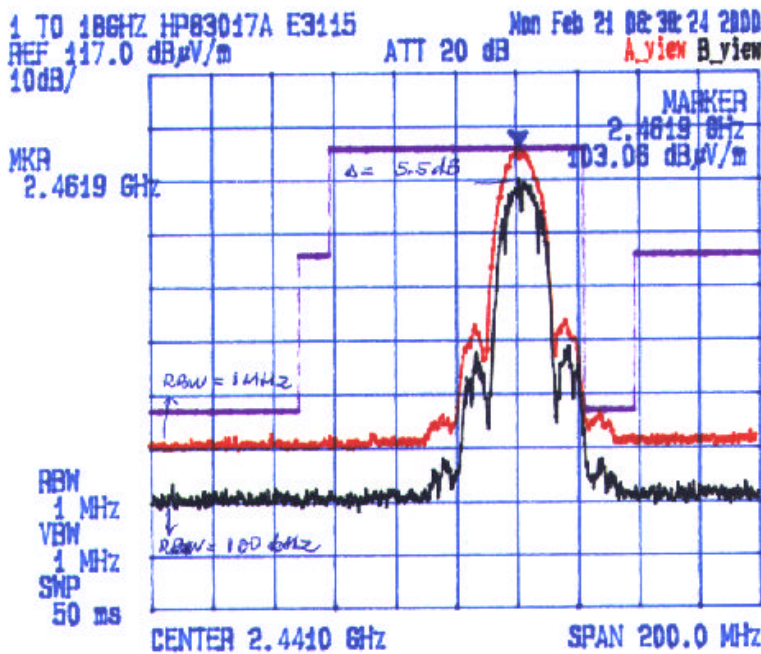

Radiated Emissions Measurements @ 3 Meters

VERTICAL

HORIZONTAL

Date: Feb. 21, 2000
 Tested by: Hung Trinh

GemTek Technology Co., Ltd./ NgeeAnn Polytechnic
 PCMCIA Wireless LAN Card, Model: WL-211F
 IN Link Wireless LAN Card, Model: IN Link-2001
 Channel: 6, Tx Frequency: 2437 MHz
 Modulation: [X] 2Mbps DQPSK, [] 11 Mbps CCK

UltraTech
 Engineering Labs Inc.

Radiated Emissions Measurements @ 3 Meters

VERTICAL

HORIZONTAL

Date: Feb: 21, 2000
 Tested by: Hung Trinh

GemTek Technology Co., Ltd. / NgeeAnn Polytechnic
 PCMCIA Wireless LAN Card, Model: WL-211F
 IN Link Wireless LAN Card, Model: IN Link-2001
 Channel: 11, Tx Frequency: 2462 MHz
 Modulation: [M] 2Mbps DQPSK, [] 11 Mbps CCK

UltraTech
 Engineering Labs Inc.

Radiated Emissions Measurements @ 3 Meters

VERTICAL

HORIZONTAL

Date: Feb.: BL 2000
 Tested by: Hung Trinh

GemTek Technology Co., Ltd. / NgeeAnn Polytechnic
 PCMCIA Wireless LAN Card, Model: WL-211F
 IN Link Wireless LAN Card, Model: IN Link-2001
 Channel: 1 Tx Frequency: 2412 MHz
 Modulation: [] 2Mbps DQPSK, [] 11 Mbps CCK

Radiated Emissions Measurements @ 3 Meters

VERTICAL

HORIZONTAL

Date: Feb: 21 2000
Tested by: Hung Trinh

GemTek Technology Co., Ltd./ NgeeAnn Polytechnic
PCMCIA Wireless LAN Card, Model: WL-211F
IN Link Wireless LAN Card, Model: IN Link-2001
Channel: 6, Tx Frequency: 2437 MHz
Modulation: [] 2Mbps DQPSK, [] 11 Mbps CCK