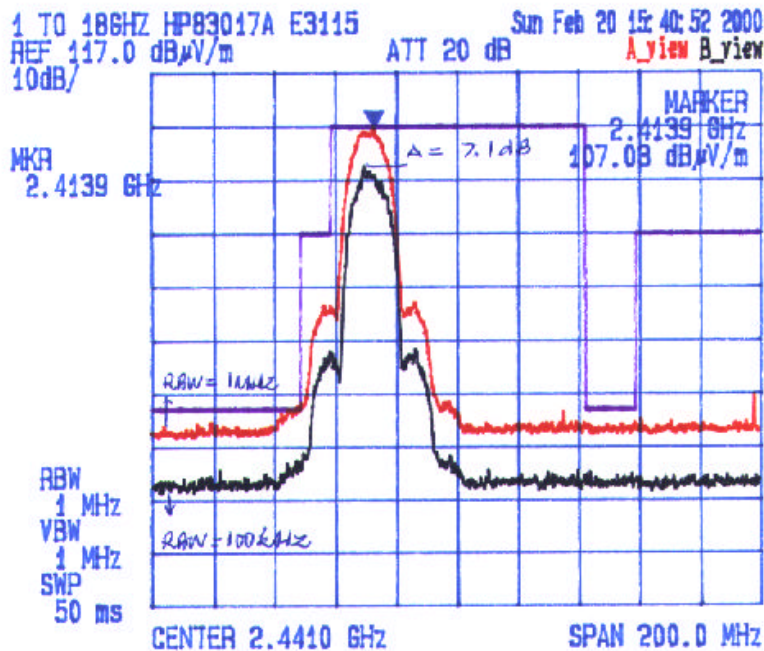

Radiated Emissions Measurements @ 3 Meters

VERTICAL

HORIZONTAL

Date: Feb. 21, 2000
 Tested by: Hung Trinh

GemTek Technology Co., Ltd./ NgeeAnn Polytechnic
 PCMCIA Wireless LAN Card, Model: WL-211F
 IN Link Wireless LAN Card, Model: IN Link-2001
 Channel: 6, Tx Frequency: 2437 MHz
 Modulation: [X] 2Mbps DQPSK, [] 11 Mbps CCK

UltraTech
 Engineering Labs Inc.

Radiated Emissions Measurements @ 3 Meters

VERTICAL

HORIZONTAL

Date: Feb: 21, 2000
 Tested by: Hung Trinh

GemTek Technology Co., Ltd. / NgeeAnn Polytechnic
 PCMCIA Wireless LAN Card, Model: WL-211F
 IN Link Wireless LAN Card, Model: IN Link-2001
 Channel: 11, Tx Frequency: 2462 MHz
 Modulation: [M] 2Mbps DQPSK, [] 11 Mbps CCK

UltraTech
 Engineering Labs Inc.

Radiated Emissions Measurements @ 3 Meters

VERTICAL

HORIZONTAL

Date: Feb.: BL 2000
 Tested by: Hung Trinh

GemTek Technology Co., Ltd. / NgeeAnn Polytechnic
 PCMCIA Wireless LAN Card, Model: WL-211F
 IN Link Wireless LAN Card, Model: IN Link-2001
 Channel: 1 Tx Frequency: 2412 MHz
 Modulation: [] 2Mbps DQPSK, [] 11 Mbps CCK

Radiated Emissions Measurements @ 3 Meters

VERTICAL

HORIZONTAL

Date: Feb: 21 2000
Tested by: Hung Trinh

GemTek Technology Co., Ltd./ NgeeAnn Polytechnic
PCMCIA Wireless LAN Card, Model: WL-211F
IN Link Wireless LAN Card, Model: IN Link-2001
Channel: 6, Tx Frequency: 2437 MHz
Modulation: [] 2Mbps DQPSK, [] 11 Mbps CCK