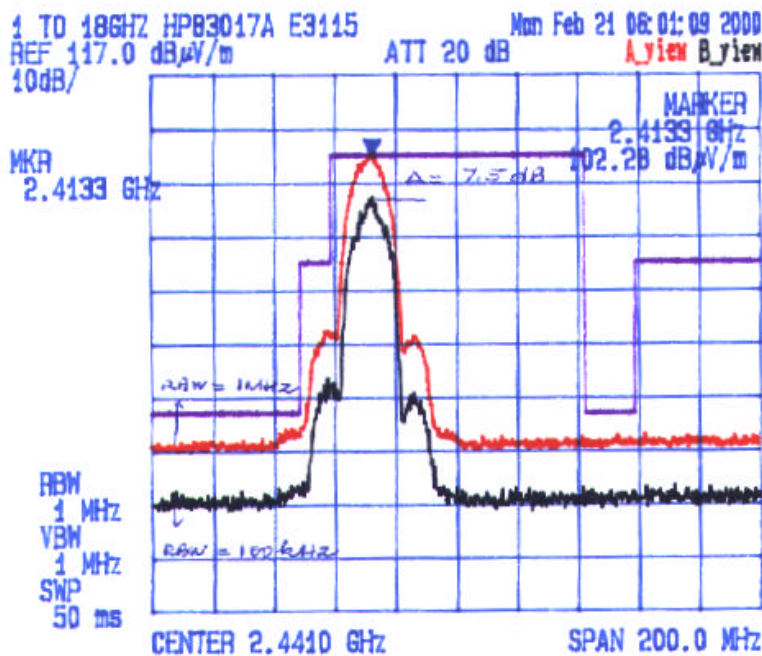

Date: Feb. 21, 2000
 Tested by: Hung Trinh

GemTek Technology Co., Ltd./ NgeeAnn Polytechnic
 PCMCIA Wireless LAN Card, Model: WL-211F
 IN Link Wireless LAN Card, Model: IN Link-2001
 Channel: 1 Tx Frequency: 2.412 MHz
 Modulation: [✓] 2Mbps DQPSK, [] 11 Mbps CCK

Radiated Emissions Measurements @ 3 Meters

VERTICAL

HORIZONTAL

Date: Feb. 21, 2000
 Tested by: Hung Trinh

GemTek Technology Co., Ltd./ NgeeAnn Polytechnic
 PCMCIA Wireless LAN Card, Model: WL-211F
 IN Link Wireless LAN Card, Model: IN Link-2001
 Channel: 6, Tx Frequency: 2437 MHz
 Modulation: [X] 2Mbps DQPSK, [] 11 Mbps CCK

UltraTech
 Engineering Labs Inc.

Radiated Emissions Measurements @ 3 Meters

VERTICAL

HORIZONTAL

Date: Feb: 21, 2000
 Tested by: Hung Trinh

GemTek Technology Co., Ltd. / NgeeAnn Polytechnic
 PCMCIA Wireless LAN Card, Model: WL-211F
 IN Link Wireless LAN Card, Model: IN Link-2001
 Channel: 11, Tx Frequency: 2462 MHz
 Modulation: [M] 2Mbps DQPSK, [] 11 Mbps CCK

UltraTech
 Engineering Labs Inc.

Radiated Emissions Measurements @ 3 Meters

VERTICAL

HORIZONTAL

Date: Feb.: BL 2000
 Tested by: Hung Trinh

GemTek Technology Co., Ltd. / NgeeAnn Polytechnic
 PCMCIA Wireless LAN Card, Model: WL-211F
 IN Link Wireless LAN Card, Model: IN Link-2001
 Channel: 1 Tx Frequency: 2412 MHz
 Modulation: [] 2Mbps DQPSK, [] 11 Mbps CCK