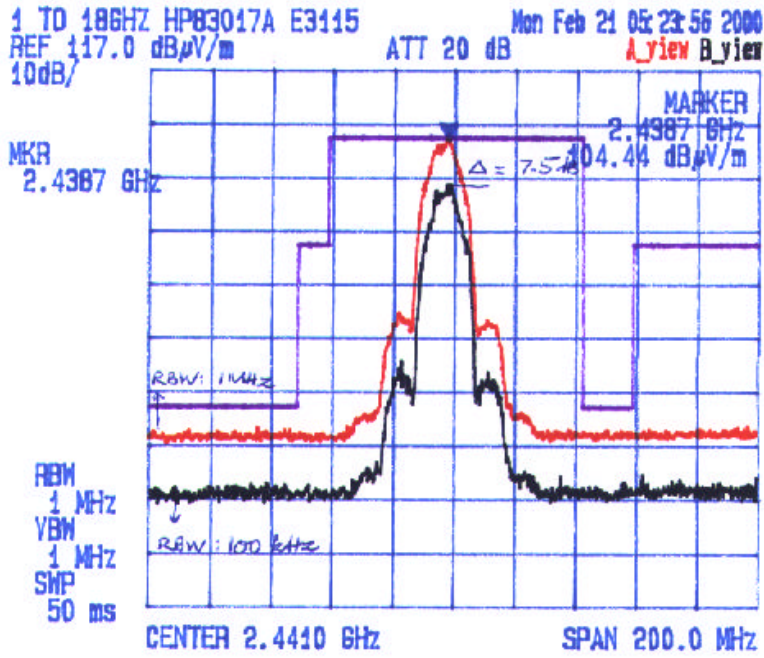

UltraTech
 Engineering Labs Inc.

Radiated Emissions Measurements @ 3 Meters

VERTICAL

HORIZONTAL

Date: Feb.: BL 2000
 Tested by: Hung Trinh

GemTek Technology Co., Ltd. / NgeeAnn Polytechnic
 PCMCIA Wireless LAN Card, Model: WL-211F
 IN Link Wireless LAN Card, Model: IN Link-2001
 Channel: 1 Tx Frequency: 2412 MHz
 Modulation: [] 2Mbps DQPSK, [] 11 Mbps CCK

Radiated Emissions Measurements @ 3 Meters

VERTICAL

HORIZONTAL

Date: Feb: 21 2000
Tested by: Hung Trinh

GemTek Technology Co., Ltd./ NgeeAnn Polytechnic
PCMCIA Wireless LAN Card, Model: WL-211F
IN Link Wireless LAN Card, Model: IN Link-2001
Channel: 6, Tx Frequency: 2437 MHz
Modulation: [] 2Mbps DQPSK, [] 11 Mbps CCK

Radiated Emissions Measurements @ 3 Meters

VERTICAL

HORIZONTAL

Date: Feb: 21 / 2000
 Tested by: Hung Trinh

GemTek Technology Co., Ltd./ NgeeAnn Polytechnic
 PCMCIA Wireless LAN Card, Model: WL-211F
 IN Link Wireless LAN Card, Model: IN Link-2001
 Channel: 1 / Tx Frequency: 2463.2 MHz
 Modulation: [] 2Mbps DQPSK, [] 11 Mbps CCK