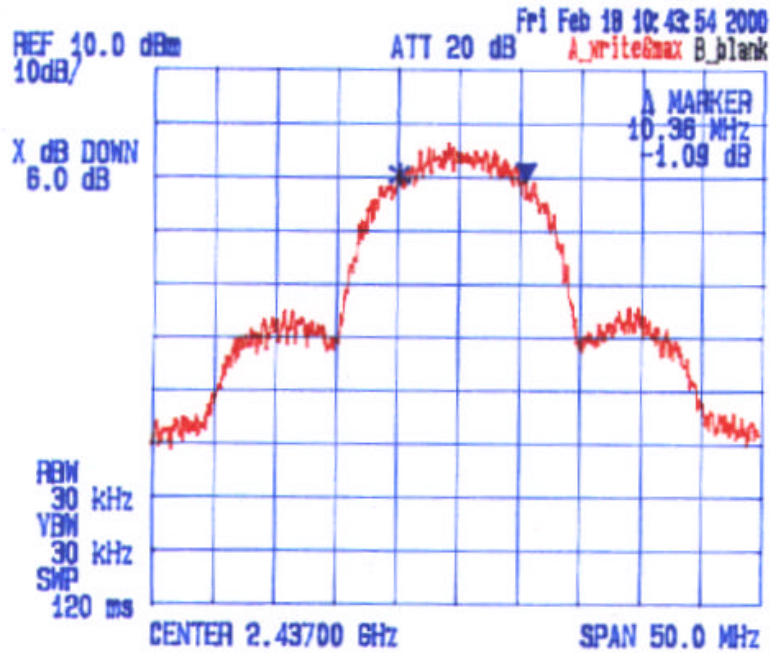

Date: Feb. 18, 2000
Tested by: Hung Trinh

GemTek Technology Co., Ltd. / NgeeAnn Polytechnic
PCMCIA Wireless LAN Card, Model: WL-211F
IN Link Wireless LAN Card, Model: IN Link-2001
Channel: LOWEST, Tx Frequency: 2.412 MHz
Modulation: [M] 2Mbps DQPSK, [N] 11 Mbps CCK
6 dB Bandwidth

Date: Feb. 18 2000
Tested by: Hung Trinh

GemTek Technology Co., Ltd./ NgeeAnn Polytechnic
PCMCIA Wireless LAN Card, Model: WL-211F
IN Link Wireless LAN Card, Model: IN Link-2001
Channel: 11 Tx Frequency: 2437 MHz
Modulation: 2Mbps DQPSK, 11 Mbps CCK
6 dB Bandwidth

2 Mbps DQPSK

11 Mbps CCK

Date: Feb. 18, 2000
Tested by: Hung Trinh

GemTek Technology Co., Ltd./ NgeeAnn Polytechnic
PCMCIA Wireless LAN Card, Model: WL-211F
IN Link Wireless LAN Card, Model: IN Link-2001
Channel: HIGHEST, Tx Frequency: 2462 MHz
Modulation: [✓] 2Mbps DQPSK, [] 11 Mbps CCK
6 dB Bandwidth