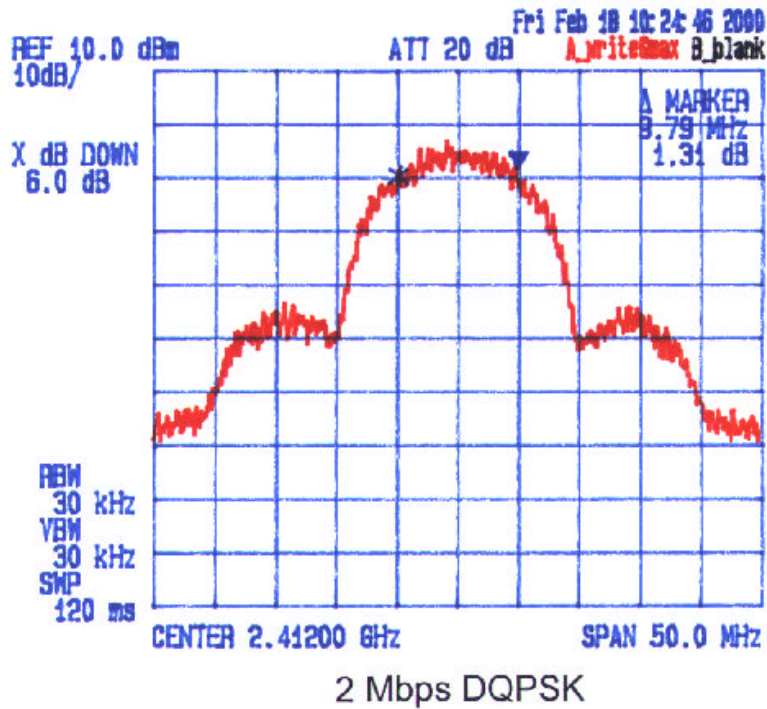

Date: Feb. 18, 2000
Tested by: Hung Trinh

GemTek Technology Co., Ltd. / NgeeAnn Polytechnic
PCMCIA Wireless LAN Card, Model: WL-211F
IN Link Wireless LAN Card, Model: IN Link-2001
Channel: LOWEST, Tx Frequency: 2.412 MHz
Modulation: [M] 2Mbps DQPSK, [N] 11 Mbps CCK
6 dB Bandwidth

Date: Feb. 18 2000
Tested by: Hung Trinh

GemTek Technology Co., Ltd./ NgeeAnn Polytechnic
PCMCIA Wireless LAN Card, Model: WL-211F
IN Link Wireless LAN Card, Model: IN Link-2001
Channel: 11 Tx Frequency: 2437 MHz
Modulation: 2Mbps DQPSK, 11 Mbps CCK
6 dB Bandwidth

2 Mbps DQPSK

11 Mbps CCK

Date: Feb. 18, 2000
Tested by: Hung Trinh

GemTek Technology Co., Ltd./ NgeeAnn Polytechnic
PCMCIA Wireless LAN Card, Model: WL-211F
IN Link Wireless LAN Card, Model: IN Link-2001
Channel: HIGHEST, Tx Frequency: 2462 MHz
Modulation: [✓] 2Mbps DQPSK, [] 11 Mbps CCK
6 dB Bandwidth