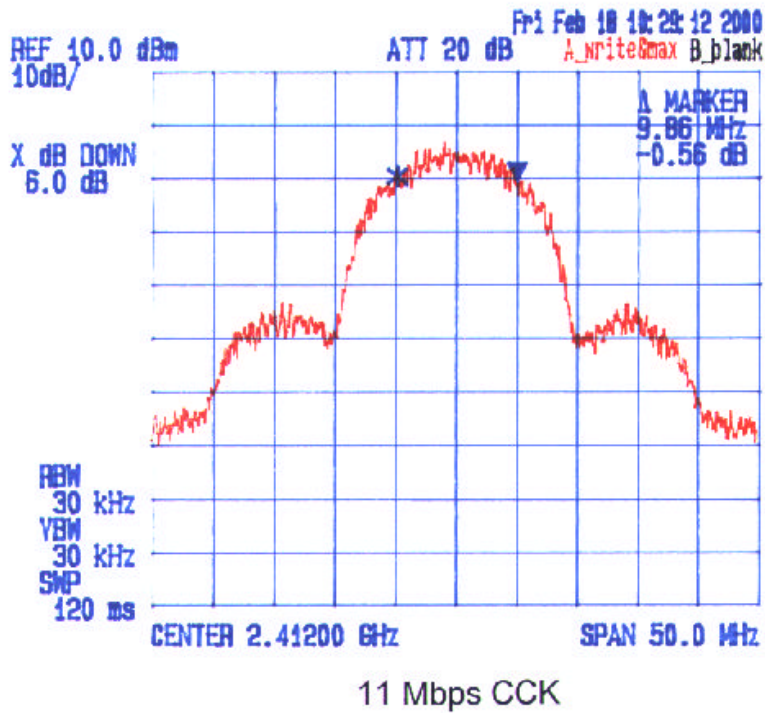

Date: Feb. 18, 2000
Tested by: Hung Trinh

GemTek Technology Co., Ltd. / NgeeAnn Polytechnic
PCMCIA Wireless LAN Card, Model: WL-211F
IN Link Wireless LAN Card, Model: IN Link-2001
Channel: LOWEST, Tx Frequency: 2.412 MHz
Modulation: [M] 2Mbps DQPSK, [N] 11 Mbps CCK
6 dB Bandwidth

Date: Feb. 18 2000
Tested by: Hung Trinh

GemTek Technology Co., Ltd./ NgeeAnn Polytechnic
PCMCIA Wireless LAN Card, Model: WL-211F
IN Link Wireless LAN Card, Model: IN Link-2001
Channel: 11 Tx Frequency: 2437 MHz
Modulation: 2Mbps DQPSK, 11 Mbps CCK
6 dB Bandwidth

2 Mbps DQPSK

11 Mbps CCK

Date: Feb. 18, 2000
Tested by: Hung Trinh

GemTek Technology Co., Ltd./ NgeeAnn Polytechnic
PCMCIA Wireless LAN Card, Model: WL-211F
IN Link Wireless LAN Card, Model: IN Link-2001
Channel: HIGHEST, Tx Frequency: 2462 MHz
Modulation: [✓] 2Mbps DQPSK, [] 11 Mbps CCK
6 dB Bandwidth