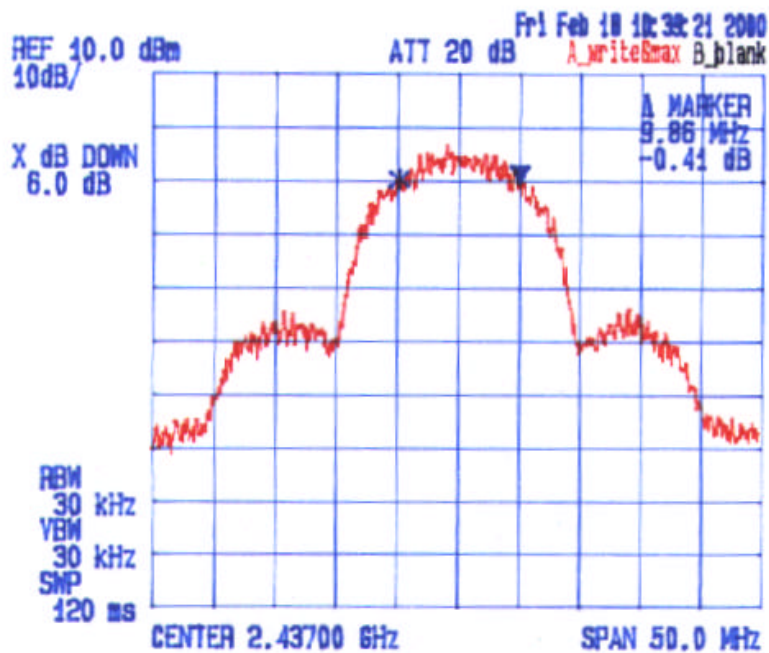

Date: Feb. 18, 2000
Tested by: Hung Trinh

GemTek Technology Co., Ltd. / NgeeAnn Polytechnic
PCMCIA Wireless LAN Card, Model: WL-211F
IN Link Wireless LAN Card, Model: IN Link-2001
Channel: LOWEST, Tx Frequency: 2.412 MHz
Modulation: [M] 2Mbps DQPSK, [N] 11 Mbps CCK
6 dB Bandwidth

Date: Feb. 18 2000
Tested by: Hung Trinh

GemTek Technology Co., Ltd./ NgeeAnn Polytechnic
PCMCIA Wireless LAN Card, Model: WL-211F
IN Link Wireless LAN Card, Model: IN Link-2001
Channel: 11 Tx Frequency: 2437 MHz
Modulation: 2Mbps DQPSK, 11 Mbps CCK
6 dB Bandwidth

2 Mbps DQPSK

11 Mbps CCK

Date: Feb. 18, 2000
Tested by: Hung Trinh

GemTek Technology Co., Ltd./ NgeeAnn Polytechnic
PCMCIA Wireless LAN Card, Model: WL-211F
IN Link Wireless LAN Card, Model: IN Link-2001
Channel: HIGHEST, Tx Frequency: 2462 MHz
Modulation: [✓] 2Mbps DQPSK, [] 11 Mbps CCK
6 dB Bandwidth