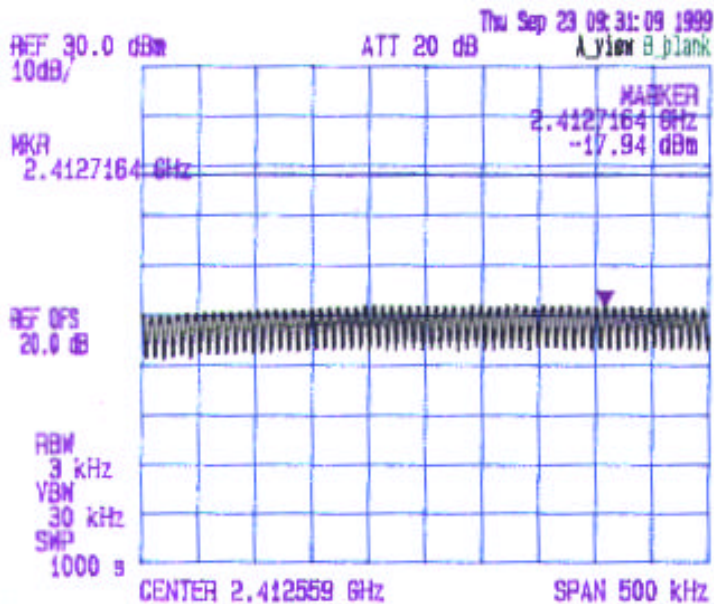

**Transmitted Power Density Plots  
Channel #1, Transmitter Frequency at 2412 MHz  
Modulation: 1 Mbps DBPSK**

Date: Sept. 23, 1999  
Tested by: Hung Trinh

**GEMTEK TECHNOLOGY CO. LTD.**  
PCMCIA WIRELESS LAN CARD, MODEL WL-205  
Channel #: 1, Tx Frequency: 2412 MHz  
Modulation: 1 Mbps DBPSK, [ ] 2 Mb/s DQPSK.

**Transmitted Power Density Plots**  
**Channel #6, Transmitter Frequency at 2437 MHz**  
**Modulation: 1 Mbps DBPSK**

Date: Sept. 23 1999  
 Tested by: Hung Trinh

**GEMTEK TECHNOLOGY CO. LTD.**  
 PCMCIA WIRELESS LAN CARD, MODEL WL-205  
 Channel #: 6, Tx Frequency: 2437 MHz  
 Modulation: 1Mbps DBPSK, [ ] 2 Mb/s DQPSK.

Transmitted Power Density Plots  
 Channel #11, Transmitter Frequency at 2462 MHz  
 Modulation: 1 Mbps DBPSK

Date: Sept. 23, 1999  
 Tested by: Hrang Trinh

GEMTEK TECHNOLOGY CO. LTD.  
 PCMCIA WIRELESS LAN CARD, MODEL WL-205  
 Channel #: 11, Tx Frequency: 2462 MHz  
 Modulation: [✓] 1Mb/s DBPSK, [ ] 2 Mb/s DQPSK.

**Transmitted Power Density Plots  
 Channel #1, Transmitter Frequency at 2412 MHz  
 Modulation: 2 Mbps DQPSK**

Date: Sept. 23, 1999  
 Tested by: Hung Trinh

**GEMTEK TECHNOLOGY CO. LTD.**  
 PCMCIA WIRELESS LAN CARD, MODEL WL-205  
 Channel #: 1, Tx Frequency: 2412 MHz  
 Modulation: [ ] 1Mb/s DBPSK, [x] 2 Mb/s DQPSK.