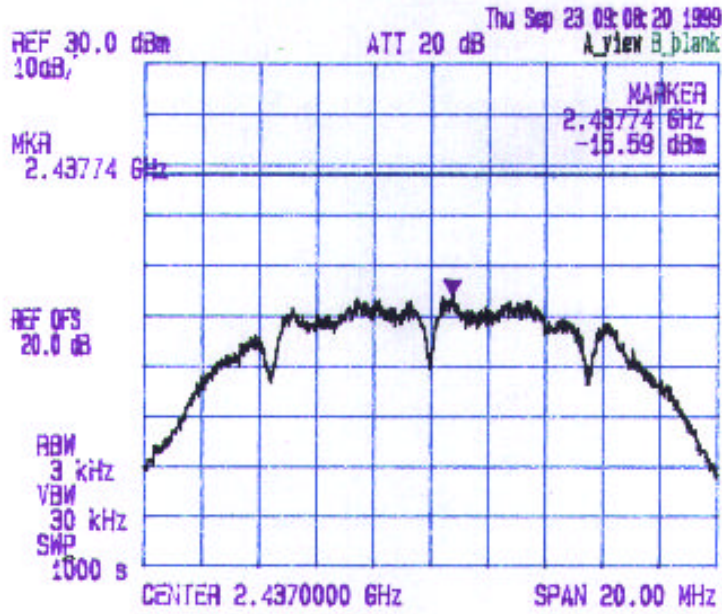

**Transmitted Power Density Plots  
Channel #1, Transmitter Frequency at 2412 MHz  
Modulation: 1 Mbps DBPSK**

Date: Sept. 23, 1999  
Tested by: Hung Trinh

**GEMTEK TECHNOLOGY CO. LTD.**  
PCMCIA WIRELESS LAN CARD, MODEL WL-205  
Channel #: 1, Tx Frequency: 2412 MHz  
Modulation: 1 Mbps DBPSK, [ ] 2 Mb/s DQPSK.

**Transmitted Power Density Plots**  
**Channel #6, Transmitter Frequency at 2437 MHz**  
**Modulation: 1 Mbps DBPSK**

Date: Sept. 23 1999  
 Tested by: Hung Trinh

**GEMTEK TECHNOLOGY CO. LTD.**  
 PCMCIA WIRELESS LAN CARD, MODEL WL-205  
 Channel #: 6, Tx Frequency: 2437 MHz  
 Modulation: 1Mbps DBPSK, [ ] 2 Mb/s DQPSK.

Transmitted Power Density Plots  
 Channel #11, Transmitter Frequency at 2462 MHz  
 Modulation: 1 Mbps DBPSK

Date: Sept. 23, 1999  
 Tested by: Hrang Trinh

GEMTEK TECHNOLOGY CO. LTD.  
 PCMCIA WIRELESS LAN CARD, MODEL WL-205  
 Channel #: 11, Tx Frequency: 2462 MHz  
 Modulation: [✓] 1Mb/s DBPSK, [ ] 2 Mb/s DQPSK.

**Transmitted Power Density Plots  
 Channel #1, Transmitter Frequency at 2412 MHz  
 Modulation: 2 Mbps DQPSK**

Date: Sept. 23, 1999  
 Tested by: Hung Trinh

**GEMTEK TECHNOLOGY CO. LTD.**  
 PCMCIA WIRELESS LAN CARD, MODEL WL-205  
 Channel #: 1, Tx Frequency: 2412 MHz  
 Modulation: [ ] 1Mb/s DBPSK, [x] 2 Mb/s DQPSK.