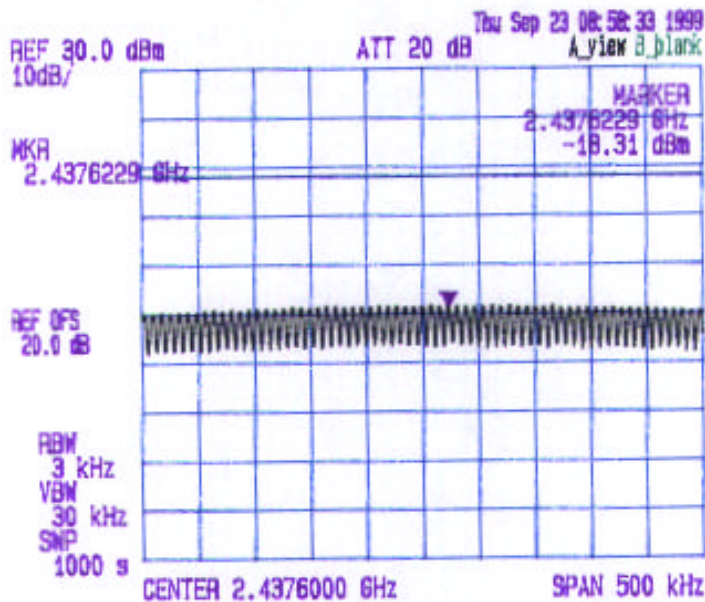

**Transmitted Power Density Plots**  
**Channel #6, Transmitter Frequency at 2437 MHz**  
**Modulation: 1 Mbps DBPSK**

Date: Sept. 23 1999  
 Tested by: Hung Trinh

**GEMTEK TECHNOLOGY CO. LTD.**  
 PCMCIA WIRELESS LAN CARD, MODEL WL-205  
 Channel #: 6, Tx Frequency: 2437 MHz  
 Modulation: 1Mbps DBPSK, [ ] 2 Mb/s DQPSK.

Transmitted Power Density Plots  
 Channel #11, Transmitter Frequency at 2462 MHz  
 Modulation: 1 Mbps DBPSK

Date: Sept. 23, 1999  
 Tested by: Hrang Trinh

GEMTEK TECHNOLOGY CO. LTD.  
 PCMCIA WIRELESS LAN CARD, MODEL WL-205  
 Channel #: 11, Tx Frequency: 2462 MHz  
 Modulation: [✓] 1Mb/s DBPSK, [ ] 2 Mb/s DQPSK.

**Transmitted Power Density Plots  
 Channel #1, Transmitter Frequency at 2412 MHz  
 Modulation: 2 Mbps DQPSK**

Date: Sept. 23, 1999  
 Tested by: Hung Trinh

**GEMTEK TECHNOLOGY CO. LTD.**  
 PCMCIA WIRELESS LAN CARD, MODEL WL-205  
 Channel #: 1, Tx Frequency: 2412 MHz  
 Modulation: [ ] 1Mb/s DBPSK, [x] 2 Mb/s DQPSK.

**Transmitted Power Density Plots  
Channel #6, Transmitter Frequency at 2437 MHz  
Modulation: 2 Mbps DQPSK**

Date: Sept. 23, 1999  
Tested by: Hong Trinh

**GEMTEK TECHNOLOGY CO. LTD.**  
PCMCIA WIRELESS LAN CARD, MODEL WL-205  
Channel #: 6, Tx Frequency: 2437 MHz  
Modulation: [ ] 1Mb/s DBPSK, [X] 2 Mb/s DQPSK.