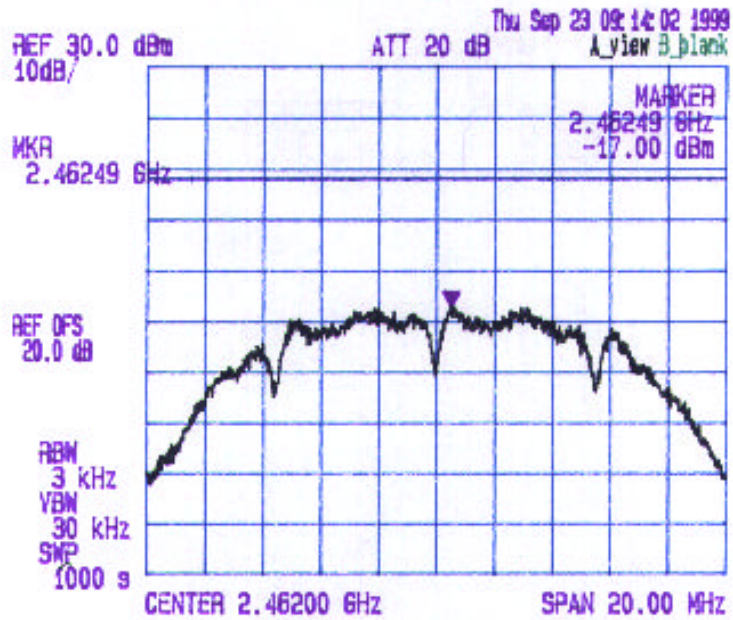

**Transmitted Power Density Plots  
Channel #1, Transmitter Frequency at 2412 MHz  
Modulation: 1 Mbps DBPSK**

Date: Sept. 23, 1999  
Tested by: Hung Trinh

**GEMTEK TECHNOLOGY CO. LTD.**  
PCMCIA WIRELESS LAN CARD, MODEL WL-205  
Channel #: 1, Tx Frequency: 2412 MHz  
Modulation: 1 Mbps DBPSK, [ ] 2 Mb/s DQPSK.

**Transmitted Power Density Plots**  
**Channel #6, Transmitter Frequency at 2437 MHz**  
**Modulation: 1 Mbps DBPSK**

Date: Sept. 23 1999  
 Tested by: Hung Trinh

**GEMTEK TECHNOLOGY CO. LTD.**  
 PCMCIA WIRELESS LAN CARD, MODEL WL-205  
 Channel #: 6, Tx Frequency: 2437 MHz  
 Modulation: 1Mbps DBPSK, [ ] 2 Mb/s DQPSK.

Transmitted Power Density Plots  
 Channel #11, Transmitter Frequency at 2462 MHz  
 Modulation: 1 Mbps DBPSK

Date: Sept. 23, 1999  
 Tested by: Hrang Trinh

GEMTEK TECHNOLOGY CO. LTD.  
 PCMCIA WIRELESS LAN CARD, MODEL WL-205  
 Channel #: 11, Tx Frequency: 2462 MHz  
 Modulation: [✓] 1Mb/s DBPSK, [ ] 2 Mb/s DQPSK.

**Transmitted Power Density Plots  
 Channel #1, Transmitter Frequency at 2412 MHz  
 Modulation: 2 Mbps DQPSK**

Date: Sept. 23, 1999  
 Tested by: Hung Trinh

**GEMTEK TECHNOLOGY CO. LTD.**  
 PCMCIA WIRELESS LAN CARD, MODEL WL-205  
 Channel #: 1, Tx Frequency: 2412 MHz  
 Modulation: [ ] 1Mb/s DBPSK, [x] 2 Mb/s DQPSK.