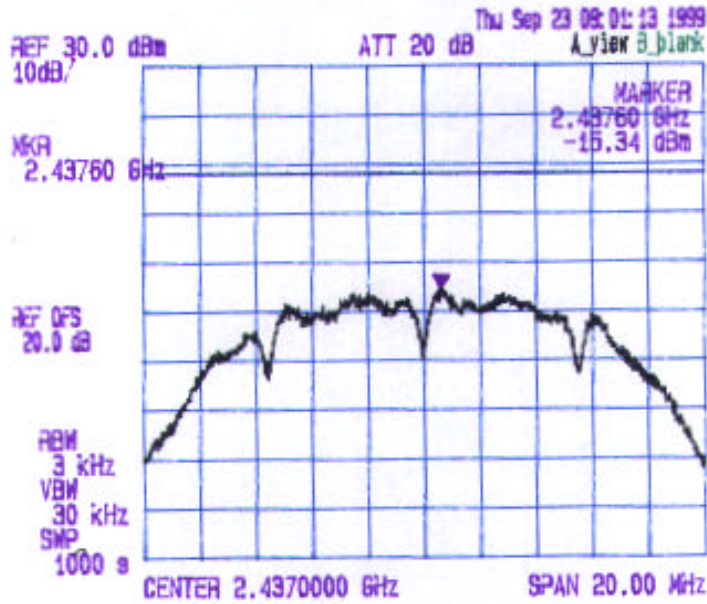

**Transmitted Power Density Plots**  
**Channel #6, Transmitter Frequency at 2437 MHz**  
**Modulation: 1 Mbps DBPSK**

Date: Sept. 23 1999  
 Tested by: Hung Trinh

**GEMTEK TECHNOLOGY CO. LTD.**  
 PCMCIA WIRELESS LAN CARD, MODEL WL-205  
 Channel #: 6, Tx Frequency: 2437 MHz  
 Modulation: 1Mbps DBPSK, [ ] 2 Mb/s DQPSK.

Transmitted Power Density Plots  
 Channel #11, Transmitter Frequency at 2462 MHz  
 Modulation: 1 Mbps DBPSK

Date: Sept. 23, 1999  
 Tested by: Hrang Trinh

GEMTEK TECHNOLOGY CO. LTD.  
 PCMCIA WIRELESS LAN CARD, MODEL WL-205  
 Channel #: 11, Tx Frequency: 2462 MHz  
 Modulation: [✓] 1Mb/s DBPSK, [ ] 2 Mb/s DQPSK.

**Transmitted Power Density Plots  
 Channel #1, Transmitter Frequency at 2412 MHz  
 Modulation: 2 Mbps DQPSK**

Date: Sept. 23, 1999  
 Tested by: Hung Trinh

**GEMTEK TECHNOLOGY CO. LTD.**  
 PCMCIA WIRELESS LAN CARD, MODEL WL-205  
 Channel #: 1, Tx Frequency: 2412 MHz  
 Modulation: [ ] 1Mb/s DBPSK, [x] 2 Mb/s DQPSK.

**Transmitted Power Density Plots  
Channel #6, Transmitter Frequency at 2437 MHz  
Modulation: 2 Mbps DQPSK**

Date: Sept. 23, 1999  
Tested by: Hong Trinh

**GEMTEK TECHNOLOGY CO. LTD.**  
PCMCIA WIRELESS LAN CARD, MODEL WL-205  
Channel #: 6, Tx Frequency: 2437 MHz  
Modulation: [ ] 1Mb/s DBPSK, [X] 2 Mb/s DQPSK.