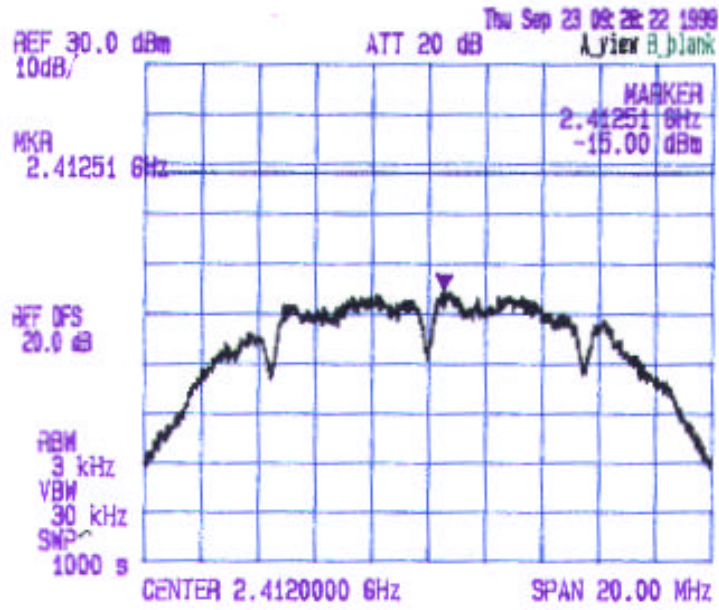

**Transmitted Power Density Plots  
Channel #1, Transmitter Frequency at 2412 MHz  
Modulation: 1 Mbps DBPSK**

Date: Sept. 23, 1999  
Tested by: Hung Trinh

**GEMTEK TECHNOLOGY CO. LTD.**  
PCMCIA WIRELESS LAN CARD, MODEL WL-205  
Channel #: 1, Tx Frequency: 2412 MHz  
Modulation: 1 Mbps DBPSK, [ ] 2 Mb/s DQPSK.

**Transmitted Power Density Plots**  
**Channel #6, Transmitter Frequency at 2437 MHz**  
**Modulation: 1 Mbps DBPSK**

Date: Sept. 23 1999  
 Tested by: Hung Trinh

**GEMTEK TECHNOLOGY CO. LTD.**  
 PCMCIA WIRELESS LAN CARD, MODEL WL-205  
 Channel #: 6, Tx Frequency: 2437 MHz  
 Modulation: 1Mbps DBPSK, [ ] 2 Mb/s DQPSK.

Transmitted Power Density Plots  
 Channel #11, Transmitter Frequency at 2462 MHz  
 Modulation: 1 Mbps DBPSK

Date: Sept. 23, 1999  
 Tested by: Hrang Trinh

GEMTEK TECHNOLOGY CO. LTD.  
 PCMCIA WIRELESS LAN CARD, MODEL WL-205  
 Channel #: 11, Tx Frequency: 2462 MHz  
 Modulation: [✓] 1Mb/s DBPSK, [ ] 2 Mb/s DQPSK.

**Transmitted Power Density Plots  
 Channel #1, Transmitter Frequency at 2412 MHz  
 Modulation: 2 Mbps DQPSK**

Date: Sept. 23, 1999  
 Tested by: Hung Trinh

**GEMTEK TECHNOLOGY CO. LTD.**  
 PCMCIA WIRELESS LAN CARD, MODEL WL-205  
 Channel #: 1, Tx Frequency: 2412 MHz  
 Modulation: [ ] 1Mb/s DBPSK, [x] 2 Mb/s DQPSK.