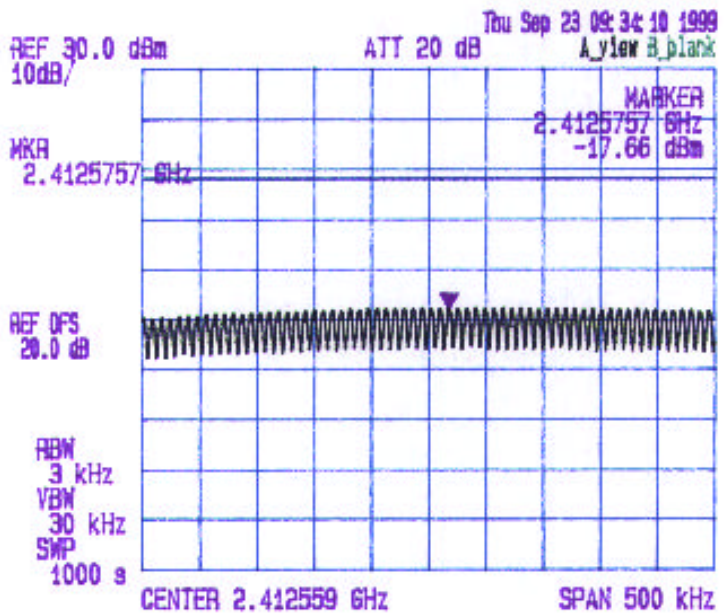

**Transmitted Power Density Plots  
Channel #1, Transmitter Frequency at 2412 MHz  
Modulation: 1 Mbps DBPSK**

Date: Sept. 23, 1999  
Tested by: Hung Trinh

**GEMTEK TECHNOLOGY CO. LTD.**  
PCMCIA WIRELESS LAN CARD, MODEL WL-205  
Channel #: 1, Tx Frequency: 2412 MHz  
Modulation: 1 Mbps DBPSK, [ ] 2 Mb/s DQPSK.

**Transmitted Power Density Plots**  
**Channel #6, Transmitter Frequency at 2437 MHz**  
**Modulation: 1 Mbps DBPSK**

Date: Sept. 23 1999  
 Tested by: Hung Trinh

**GEMTEK TECHNOLOGY CO. LTD.**  
 PCMCIA WIRELESS LAN CARD, MODEL WL-205  
 Channel #: 6, Tx Frequency: 2437 MHz  
 Modulation: 1Mbps DBPSK, [ ] 2 Mb/s DQPSK.

Transmitted Power Density Plots  
 Channel #11, Transmitter Frequency at 2462 MHz  
 Modulation: 1 Mbps DBPSK

Date: Sept. 23, 1999  
 Tested by: Hrang Trinh

GEMTEK TECHNOLOGY CO. LTD.  
 PCMCIA WIRELESS LAN CARD, MODEL WL-205  
 Channel #: 11, Tx Frequency: 2462 MHz  
 Modulation: [✓] 1Mb/s DBPSK, [ ] 2 Mb/s DQPSK.

**Transmitted Power Density Plots  
 Channel #1, Transmitter Frequency at 2412 MHz  
 Modulation: 2 Mbps DQPSK**

Date: Sept. 23, 1999  
 Tested by: Hung Trinh

**GEMTEK TECHNOLOGY CO. LTD.**  
 PCMCIA WIRELESS LAN CARD, MODEL WL-205  
 Channel #: 1, Tx Frequency: 2412 MHz  
 Modulation: [ ] 1Mb/s DBPSK, [x] 2 Mb/s DQPSK.