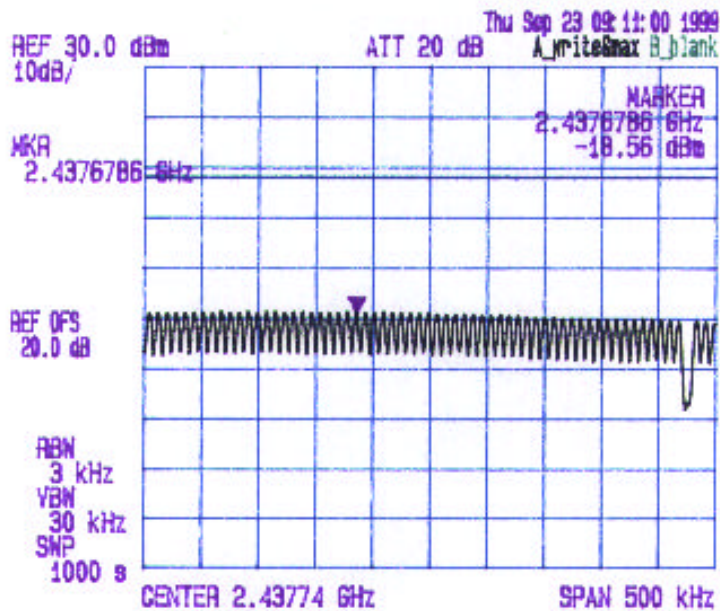

**Transmitted Power Density Plots  
Channel #1, Transmitter Frequency at 2412 MHz  
Modulation: 1 Mbps DBPSK**

Date: Sept. 23, 1999  
Tested by: Hung Trinh

**GEMTEK TECHNOLOGY CO. LTD.**  
PCMCIA WIRELESS LAN CARD, MODEL WL-205  
Channel #: 1, Tx Frequency: 2412 MHz  
Modulation: 1 Mbps DBPSK, [ ] 2 Mb/s DQPSK.

**Transmitted Power Density Plots**  
**Channel #6, Transmitter Frequency at 2437 MHz**  
**Modulation: 1 Mbps DBPSK**

Date: Sept. 23 1999  
 Tested by: Hung Trinh

**GEMTEK TECHNOLOGY CO. LTD.**  
 PCMCIA WIRELESS LAN CARD, MODEL WL-205  
 Channel #: 6, Tx Frequency: 2437 MHz  
 Modulation: 1Mbps DBPSK, [ ] 2 Mb/s DQPSK.

Transmitted Power Density Plots  
 Channel #11, Transmitter Frequency at 2462 MHz  
 Modulation: 1 Mbps DBPSK

Date: Sept. 23, 1999  
 Tested by: Hrang Trinh

GEMTEK TECHNOLOGY CO. LTD.  
 PCMCIA WIRELESS LAN CARD, MODEL WL-205  
 Channel #: 11, Tx Frequency: 2462 MHz  
 Modulation: [✓] 1Mb/s DBPSK, [ ] 2 Mb/s DQPSK.

**Transmitted Power Density Plots  
 Channel #1, Transmitter Frequency at 2412 MHz  
 Modulation: 2 Mbps DQPSK**

Date: Sept. 23, 1999  
 Tested by: Hung Trinh

**GEMTEK TECHNOLOGY CO. LTD.**  
 PCMCIA WIRELESS LAN CARD, MODEL WL-205  
 Channel #: 1, Tx Frequency: 2412 MHz  
 Modulation: [ ] 1Mb/s DBPSK, [x] 2 Mb/s DQPSK.