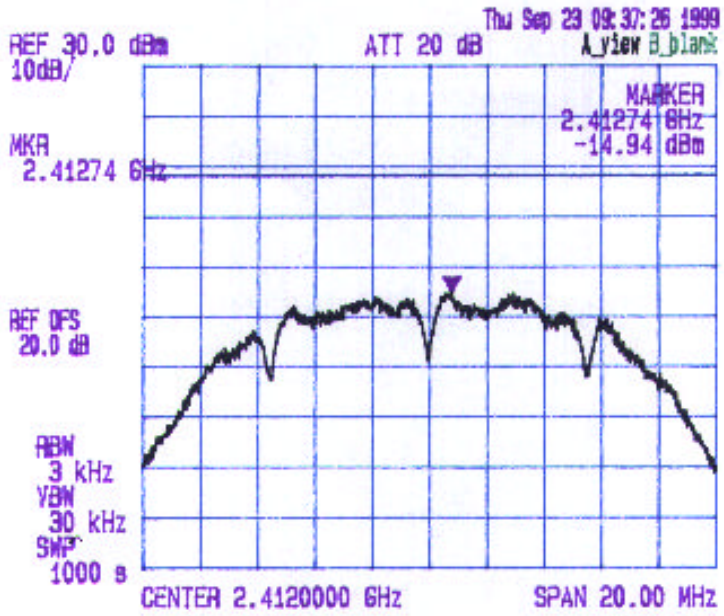

**Transmitted Power Density Plots  
Channel #1, Transmitter Frequency at 2412 MHz  
Modulation: 1 Mbps DBPSK**

Date: Sept. 23, 1999  
Tested by: Hung Trinh

**GEMTEK TECHNOLOGY CO. LTD.**  
PCMCIA WIRELESS LAN CARD, MODEL WL-205  
Channel #: 1, Tx Frequency: 2412 MHz  
Modulation: 1 Mbps DBPSK, [ ] 2 Mb/s DQPSK.

**Transmitted Power Density Plots**  
**Channel #6, Transmitter Frequency at 2437 MHz**  
**Modulation: 1 Mbps DBPSK**

Date: Sept. 23 1999  
 Tested by: Hung Trinh

**GEMTEK TECHNOLOGY CO. LTD.**  
 PCMCIA WIRELESS LAN CARD, MODEL WL-205  
 Channel #: 6, Tx Frequency: 2437 MHz  
 Modulation: 1Mbps DBPSK, [ ] 2 Mb/s DQPSK.

Transmitted Power Density Plots  
 Channel #11, Transmitter Frequency at 2462 MHz  
 Modulation: 1 Mbps DBPSK

Date: Sept. 23, 1999  
 Tested by: Hrang Trinh

GEMTEK TECHNOLOGY CO. LTD.  
 PCMCIA WIRELESS LAN CARD, MODEL WL-205  
 Channel #: 11, Tx Frequency: 2462 MHz  
 Modulation: [✓] 1Mb/s DBPSK, [ ] 2 Mb/s DQPSK.

**Transmitted Power Density Plots  
 Channel #1, Transmitter Frequency at 2412 MHz  
 Modulation: 2 Mbps DQPSK**

Date: Sept. 23, 1999  
 Tested by: Hung Trinh

**GEMTEK TECHNOLOGY CO. LTD.**  
 PCMCIA WIRELESS LAN CARD, MODEL WL-205  
 Channel #: 1, Tx Frequency: 2412 MHz  
 Modulation: [ ] 1Mb/s DBPSK, [x] 2 Mb/s DQPSK.