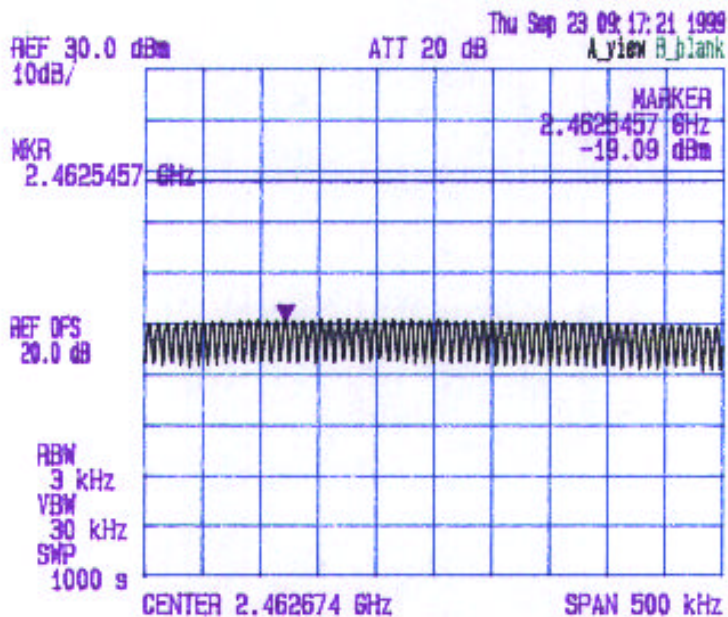

**Transmitted Power Density Plots  
Channel #1, Transmitter Frequency at 2412 MHz  
Modulation: 1 Mbps DBPSK**

Date: Sept. 23, 1999  
Tested by: Hung Trinh

**GEMTEK TECHNOLOGY CO. LTD.**  
PCMCIA WIRELESS LAN CARD, MODEL WL-205  
Channel #: 1, Tx Frequency: 2412 MHz  
Modulation: 1 Mbps DBPSK, [ ] 2 Mb/s DQPSK.

**Transmitted Power Density Plots**  
**Channel #6, Transmitter Frequency at 2437 MHz**  
**Modulation: 1 Mbps DBPSK**

Date: Sept. 23 1999  
 Tested by: Hung Trinh

**GEMTEK TECHNOLOGY CO. LTD.**  
 PCMCIA WIRELESS LAN CARD, MODEL WL-205  
 Channel #: 6, Tx Frequency: 2437 MHz  
 Modulation: 1Mbps DBPSK, [ ] 2 Mb/s DQPSK.

Transmitted Power Density Plots  
 Channel #11, Transmitter Frequency at 2462 MHz  
 Modulation: 1 Mbps DBPSK

Date: Sept. 23, 1999  
 Tested by: Hrang Trinh

GEMTEK TECHNOLOGY CO. LTD.  
 PCMCIA WIRELESS LAN CARD, MODEL WL-205  
 Channel #: 11, Tx Frequency: 2462 MHz  
 Modulation: [✓] 1Mb/s DBPSK, [ ] 2 Mb/s DQPSK.

**Transmitted Power Density Plots  
 Channel #1, Transmitter Frequency at 2412 MHz  
 Modulation: 2 Mbps DQPSK**

Date: Sept. 23, 1999  
 Tested by: Hung Trinh

**GEMTEK TECHNOLOGY CO. LTD.**  
 PCMCIA WIRELESS LAN CARD, MODEL WL-205  
 Channel #: 1, Tx Frequency: 2412 MHz  
 Modulation: [ ] 1Mb/s DBPSK, [x] 2 Mb/s DQPSK.