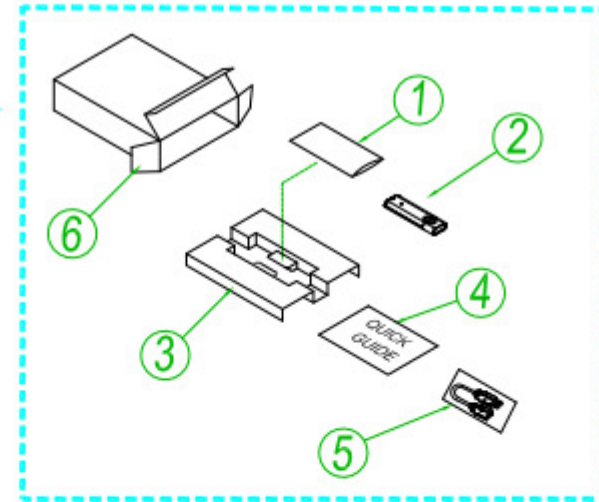

● Packing

Note: 1. Pallet-layer height: Air transportation: 4 layers
Sea transportation: 5 layers

No	TITLE	Q'TY
1	PE BAG	1
2	WIXUBB-110X187	1
3	HOLD	1
4	QUICK GUIDE	1
5	USB CABLE	1
6	BOX	1
7	PAD	3/40
8	CARTON(484*286*360mm)	1/40
9	PALLET(1200*1100*150mm)	1/1280