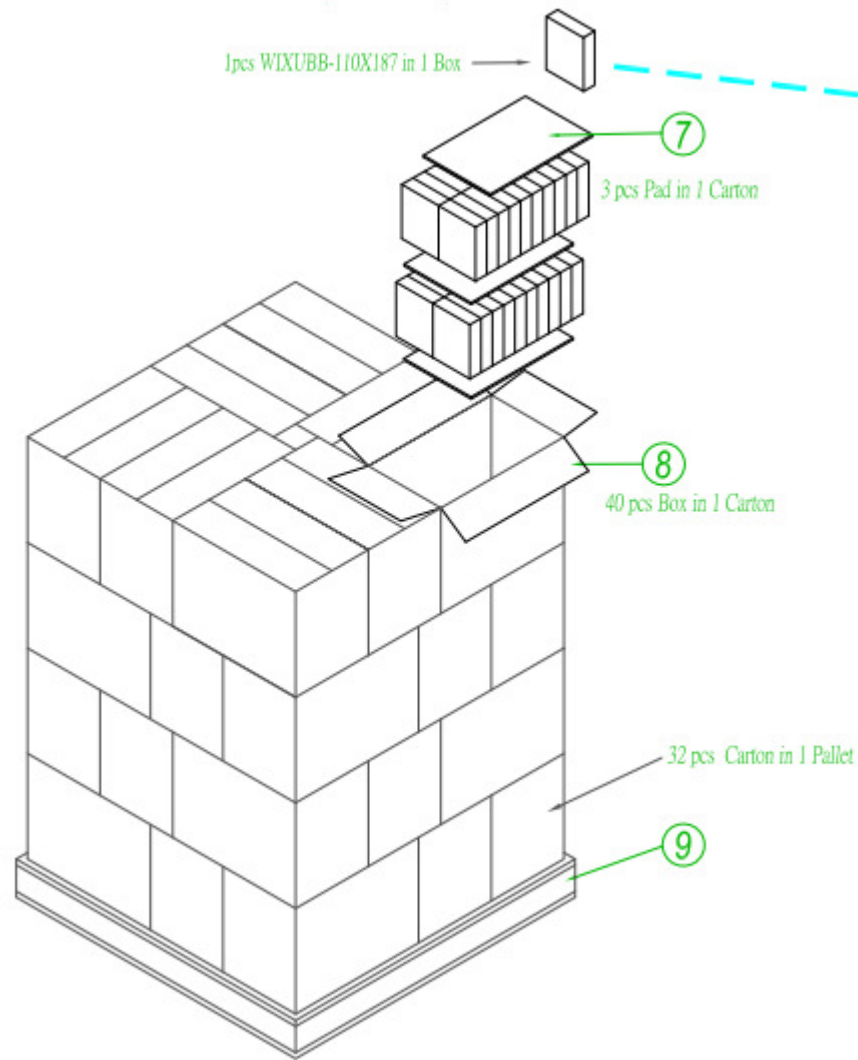

● Packing

Note: 1. Pallet-layer height: Air transportation: 4 layers
Sea transportation: 5 layers

No	TITLE	Q'TY
1	PE BAG	1
2	WIXUBB-110X187	1
3	HOLD	1
4	QUICK GUIDE	1
5	USB CABLE	1
6	BOX	1
7	PAD	3/40
8	CARTON(484*286*360mm)	1/40
9	PALLET(1200*1100*150mm)	1/1280