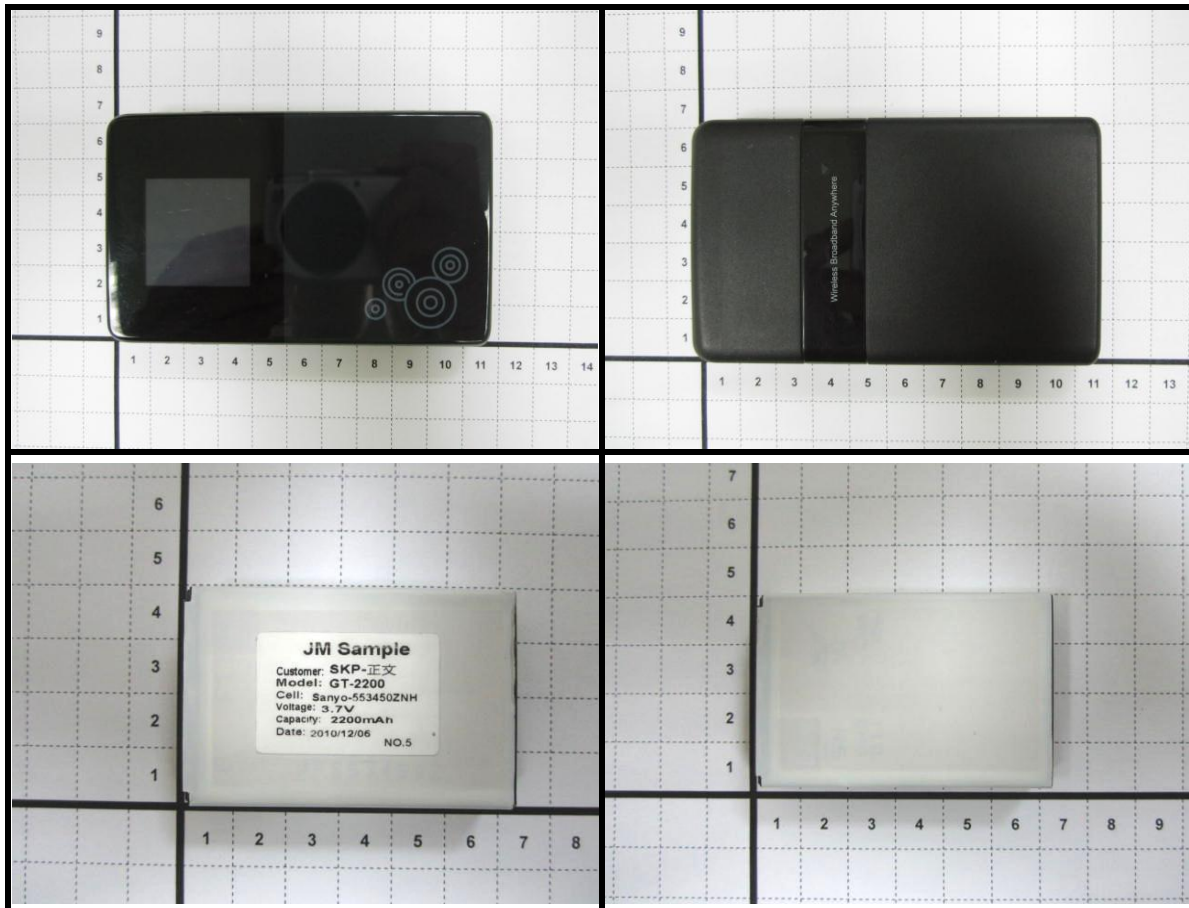

# PHOTOGRAPHS OF THE TEST CONFIGURATION

## (SAR Test Set Up Photos)

A D T

Front Face (with 1 cm Gap)

REAR Face (with 1 cm Gap)

Left Edge (with 1 cm Gap)

Right Edge (with 1 cm Gap)

Top Edge (with 1 cm Gap)