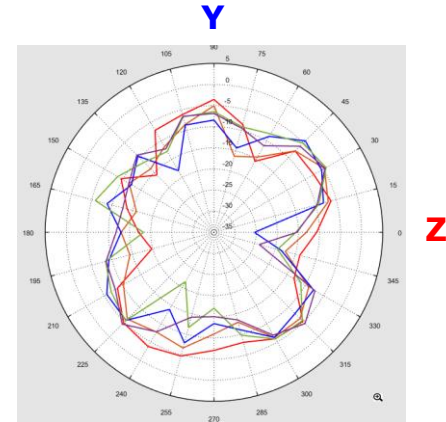

DFS_ANT Gain (dBi) Pattern (Vertical Polarization)

- 5100MHz —
- 5300MHz —
- 5500MHz —
- 5700MHz —
- 5900MHz —