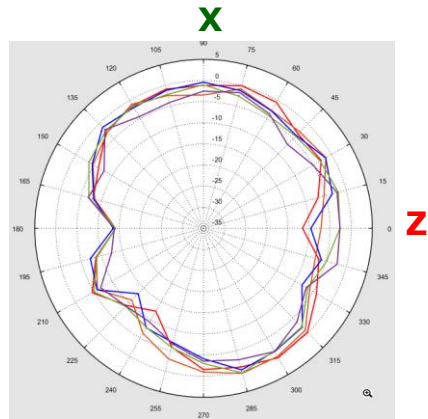

WREM-129AX Antenna Test Report

2023/06/20

Antenna Set Definition

BT Antenna Return Loss

DFS Antenna Return Loss

6E_ANT5 GainTotal (dBi) Pattern

- 5900MHz —
- 6200MHz —
- 6500MHz —
- 6800MHz —
- 7100MHz —

BT_ANT GainTotal (dBi) Pattern