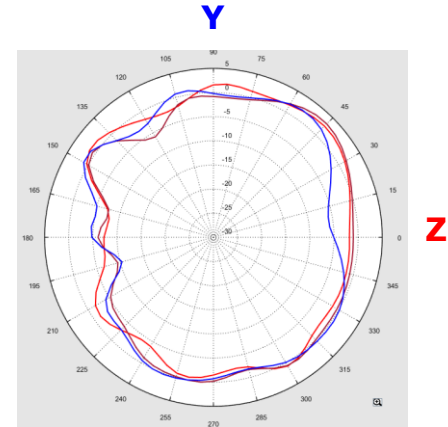

BT_ANT GainTotal (dBi) Pattern

2400MHz ———
2450MHz ———
2500MHz ———