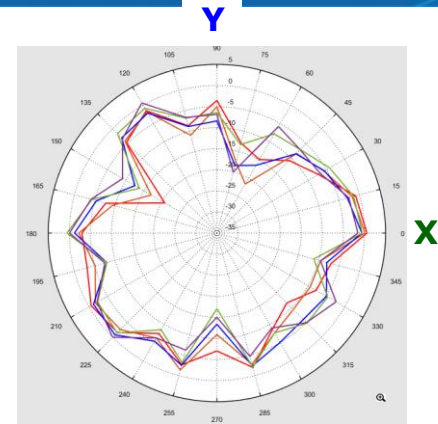

DFS_ANT Gain (dBi) Pattern (Vertical Polarization)

- 5100MHz —
- 5300MHz —
- 5500MHz —
- 5700MHz —
- 5900MHz —