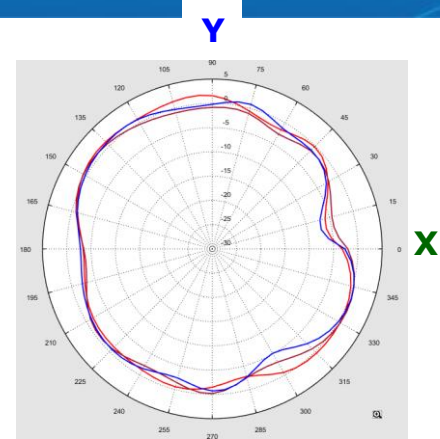

BT_ANT GainTotal (dBi) Pattern

2400MHz ———
2450MHz ———
2500MHz ———