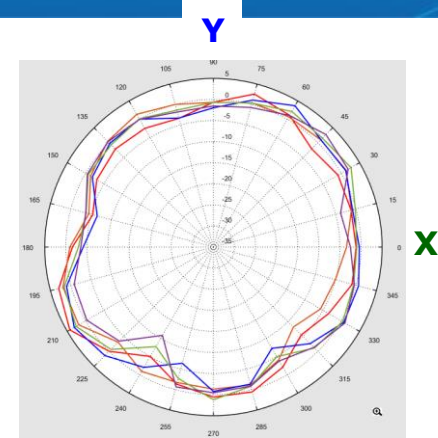

WREM-129AX Antenna Test Report

2023/06/20

Antenna Set Definition

BT Antenna Return Loss

DFS Antenna Return Loss

6E_ANT5 GainTotal (dBi) Pattern

- 5900MHz —
- 6200MHz —
- 6500MHz —
- 6800MHz —
- 7100MHz —

BT_ANT GainTotal (dBi) Pattern