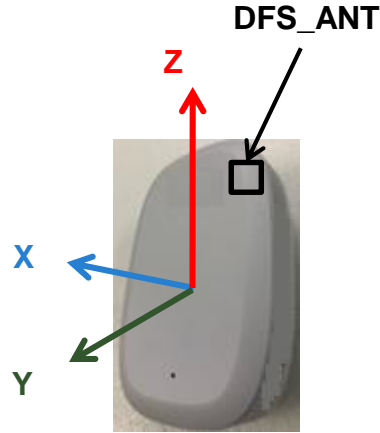

DFS_ANT Gain (dBi) Pattern (Vertical Polarization)

- 5100MHz —
- 5300MHz —
- 5500MHz —
- 5700MHz —
- 5900MHz —