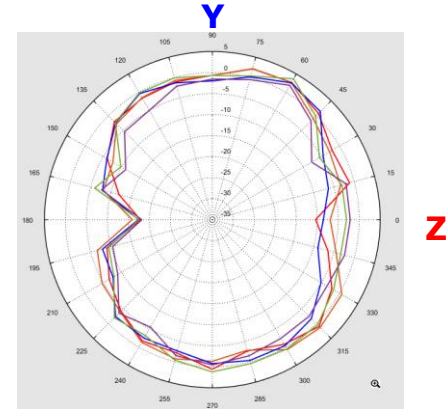

WREM-129AX Antenna Test Report

2023/06/20

Antenna Set Definition

BT Antenna Return Loss

DFS Antenna Return Loss

6E_ANT5 GainTotal (dBi) Pattern

- 5900MHz —
- 6200MHz —
- 6500MHz —
- 6800MHz —
- 7100MHz —

BT_ANT GainTotal (dBi) Pattern