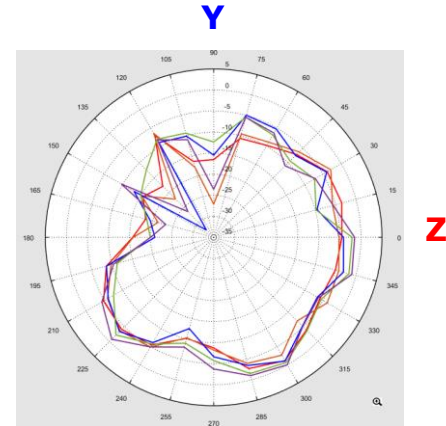

WREM-129AX Antenna Test Report

2023/06/20

Antenna Set Definition

BT Antenna Return Loss

DFS Antenna Return Loss

6E_ANT5 GainTotal (dBi) Pattern

- 5900MHz —
- 6200MHz —
- 6500MHz —
- 6800MHz —
- 7100MHz —

BT_ANT GainTotal (dBi) Pattern

2400MHz ———
2450MHz ———
2500MHz ———

DFS_ANT Gain (dBi) Pattern (Vertical Polarization)

- 5100MHz —
- 5300MHz —
- 5500MHz —
- 5700MHz —
- 5900MHz —

DFS_ANT Gain (dBi) Pattern (Horizontal Polarization)

- 5100MHz
- 5300MHz
- 5500MHz
- 5700MHz
- 5900MHz

BT Antenna Efficiency & Peak Gain

WIFI G Band Antenna Efficiency (%)			
Frequency (MHz)	2400	2450	2500
BT_ANT	70.55	71.92	70.34

WIFI G Band Antenna Peak Gain (dB)			
Frequency (MHz)	2400	2450	2500
BT_ANT	2.4	2.82	2.75