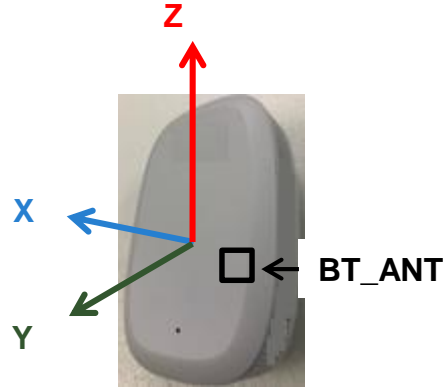

WREM-129AX Antenna Test Report

2023/06/20

Antenna Set Definition

BT Antenna Return Loss

DFS Antenna Return Loss

6E_ANT5 GainTotal (dBi) Pattern

- 5900MHz —
- 6200MHz —
- 6500MHz —
- 6800MHz —
- 7100MHz —

BT_ANT GainTotal (dBi) Pattern