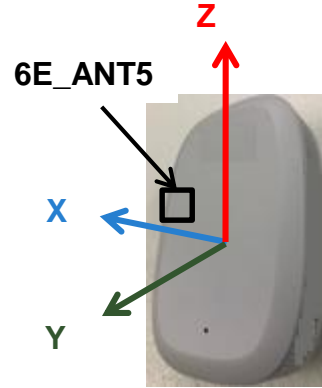

WREM-129AX Antenna Test Report

2023/06/20

Antenna Set Definition

BT Antenna Return Loss

DFS Antenna Return Loss

6E_ANT5 GainTotal (dBi) Pattern

- 5900MHz —
- 6200MHz —
- 6500MHz —
- 6800MHz —
- 7100MHz —

BT_ANT GainTotal (dBi) Pattern