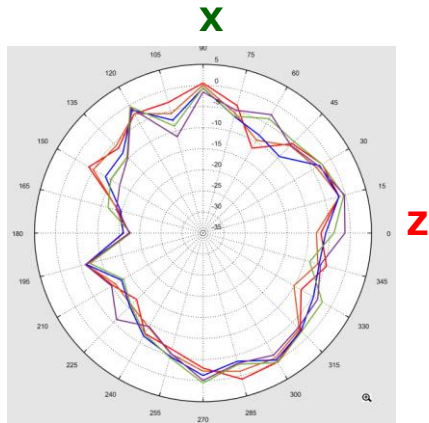

DFS_ANT Gain (dBi) Pattern (Vertical Polarization)

- 5100MHz —
- 5300MHz —
- 5500MHz —
- 5700MHz —
- 5900MHz —