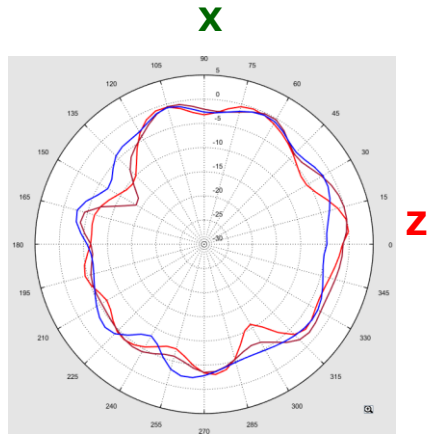

WREM-129AX Antenna Test Report

2023/06/20

Antenna Set Definition

BT Antenna Return Loss

DFS Antenna Return Loss

6E_ANT5 GainTotal (dBi) Pattern

- 5900MHz —
- 6200MHz —
- 6500MHz —
- 6800MHz —
- 7100MHz —

BT_ANT GainTotal (dBi) Pattern