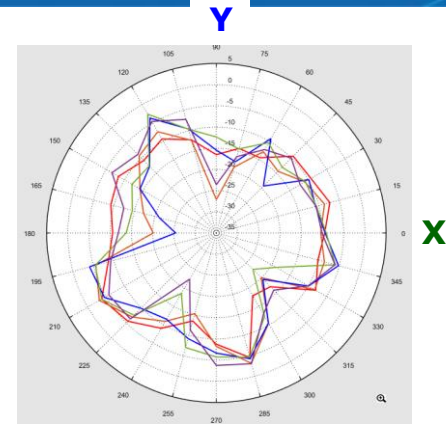

WREM-129AX Antenna Test Report

2023/06/20

Antenna Set Definition

BT Antenna Return Loss

DFS Antenna Return Loss

6E_ANT5 GainTotal (dBi) Pattern

- 5900MHz —
- 6200MHz —
- 6500MHz —
- 6800MHz —
- 7100MHz —

BT_ANT GainTotal (dBi) Pattern

2400MHz ———
2450MHz ———
2500MHz ———

DFS_ANT Gain (dBi) Pattern (Vertical Polarization)

- 5100MHz —
- 5300MHz —
- 5500MHz —
- 5700MHz —
- 5900MHz —

DFS_ANT Gain (dBi) Pattern (Horizontal Polarization)

- 5100MHz
- 5300MHz
- 5500MHz
- 5700MHz
- 5900MHz

BT Antenna Efficiency & Peak Gain

WIFI G Band Antenna Efficiency (%)			
Frequency (MHz)	2400	2450	2500
BT_ANT	70.55	71.92	70.34

WIFI G Band Antenna Peak Gain (dB)			
Frequency (MHz)	2400	2450	2500
BT_ANT	2.4	2.82	2.75