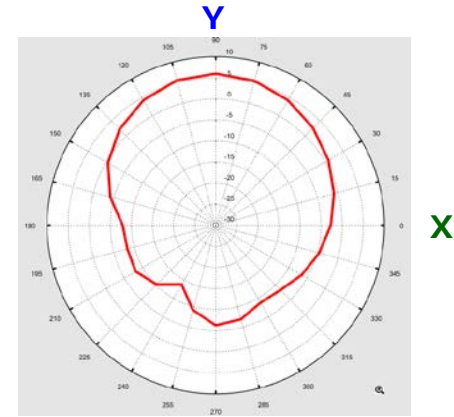

GPS_ANT GainTotal (dBi) Pattern

Z

1575MHz

X

Z