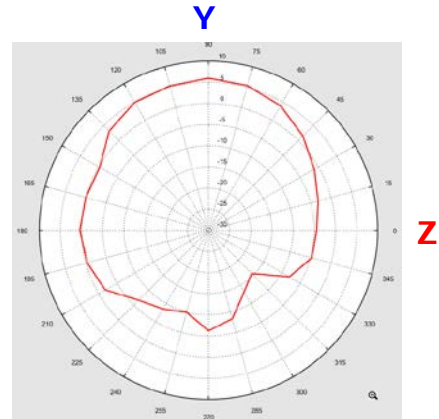

GPS_ANT GainTotal (dBi) Pattern

Z

1575MHz

X

Z

BT Antenna Efficiency & Peak Gain

WIFI G Band Antenna Efficiency (%)			
Frequency (MHz)	2400	2450	2500
BT_ANT	70.45	72.27	71.21

WIFI G Band Antenna Peak Gain (dB)			
Frequency (MHz)	2400	2450	2500
BT_ANT	2.82	2.88	2.94