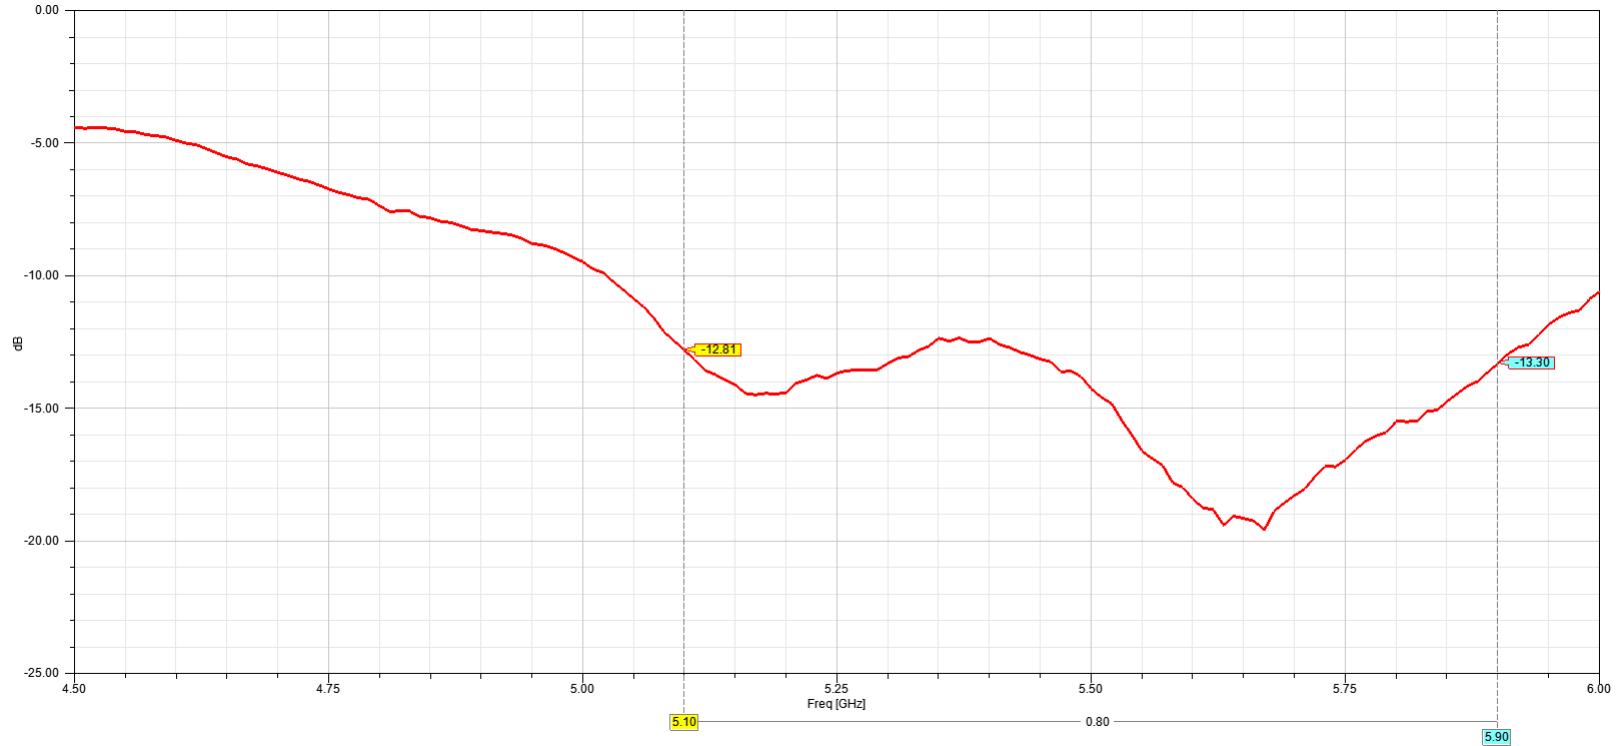

DFS Antenna Return Loss