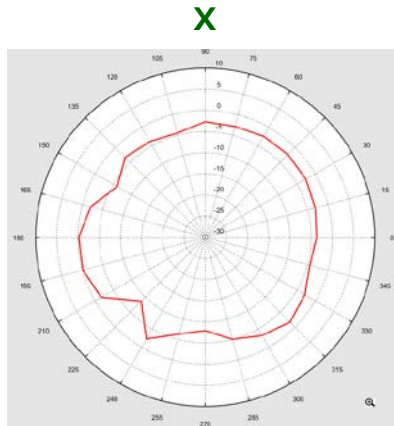

GPS_ANT GainTotal (dBi) Pattern

Z

1575MHz