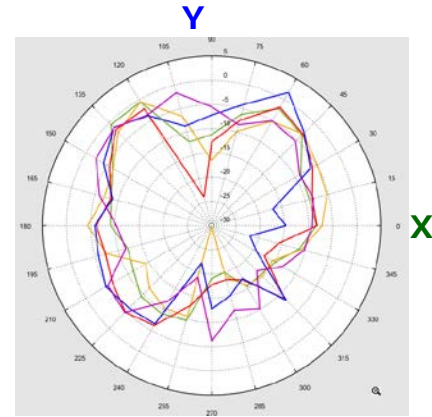

DFS_ANT Gain (dBi) Pattern (Vertical Polarization)

- 5100MHz —
- 5300MHz —
- 5500MHz —
- 5700MHz —
- 5900MHz —

DFS_ANT Gain (dBi) Pattern (Horizontal Polarization)

- 5100MHz —
- 5300MHz —
- 5500MHz —
- 5700MHz —
- 5900MHz —

GPS_ANT GainTotal (dBi) Pattern

Z

1575MHz

X

Z

BT Antenna Efficiency & Peak Gain

WIFI G Band Antenna Efficiency (%)			
Frequency (MHz)	2400	2450	2500
BT_ANT	70.45	72.27	71.21

WIFI G Band Antenna Peak Gain (dB)			
Frequency (MHz)	2400	2450	2500
BT_ANT	2.82	2.88	2.94