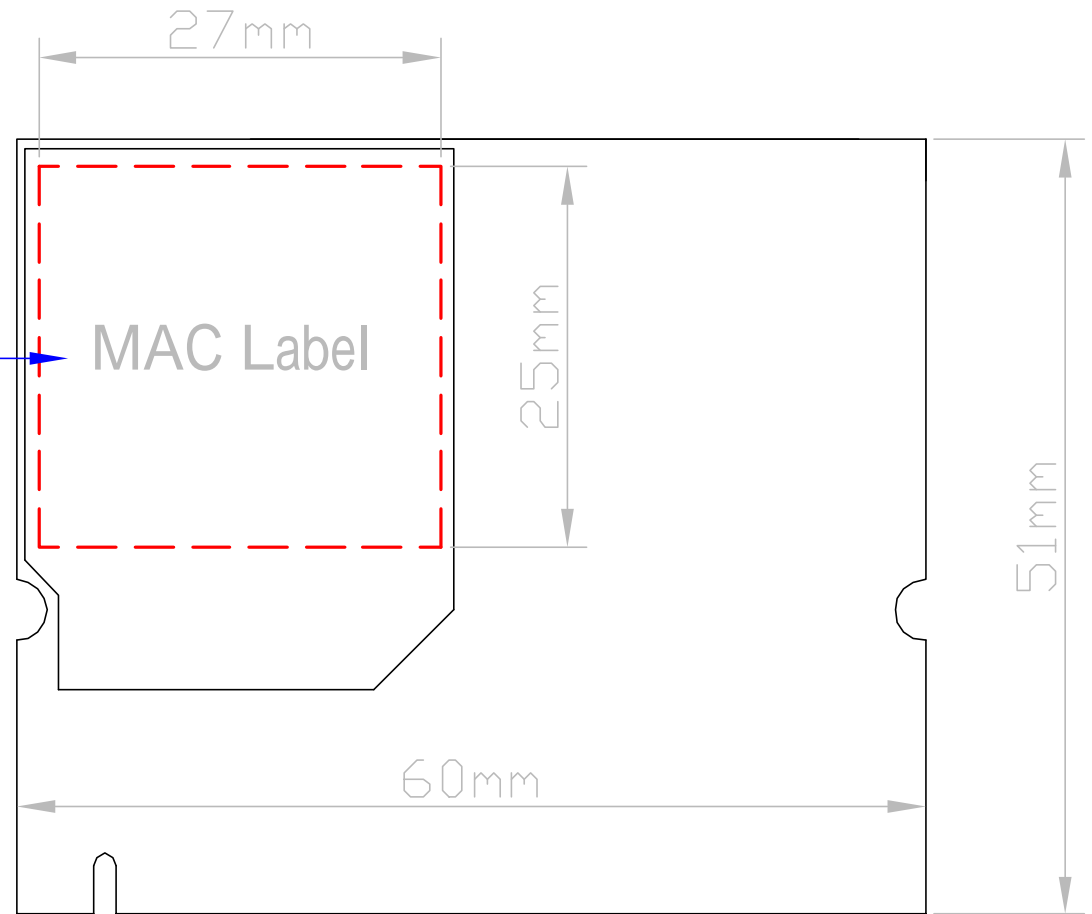

Gemtek

Model : WL-850F

FCC ID : MXF-M920403G

Tested To Comply
With FCC Standards
For Home Or Office Use

2.4 DS . OF 4

03NYCAXXXX

03GZCAXXXX

MAC : 002B31234567

Made in Taiwan

MAC Label

MAC Label

WL-850F