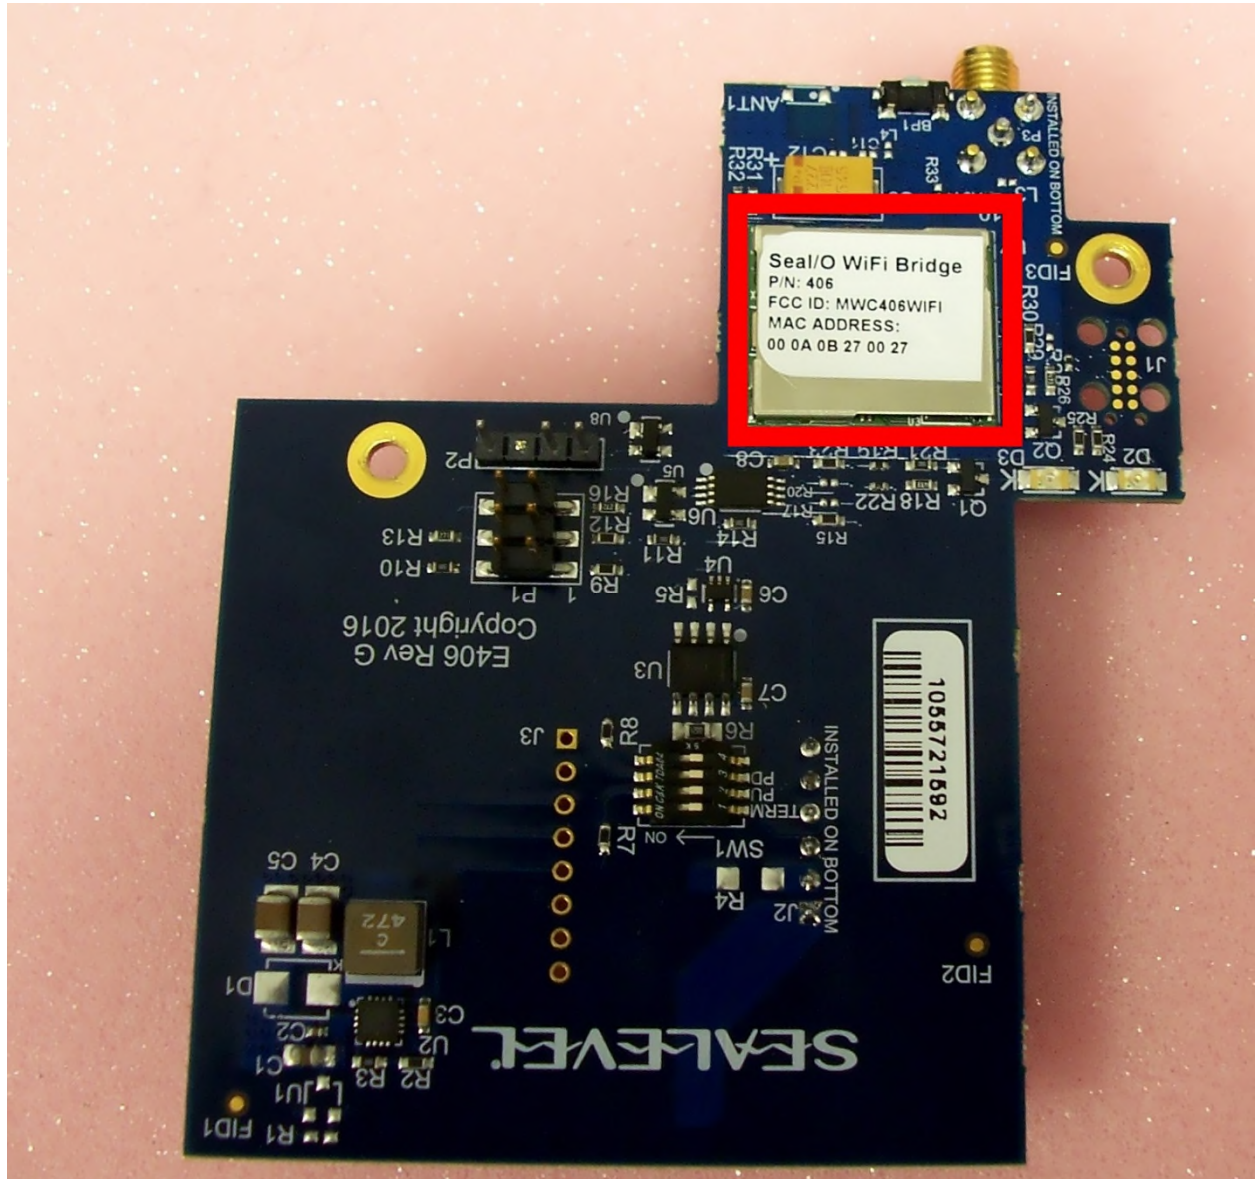

America

Certification Exhibit

FCC ID: MWC406WIFI

FCC Rule Part: 15.247

TÜV SÜD Project Number: 16-3095

Manufacturer: Sealevel Systems Inc.
Model: 406

Label

Figure 1: Label Sample and Location