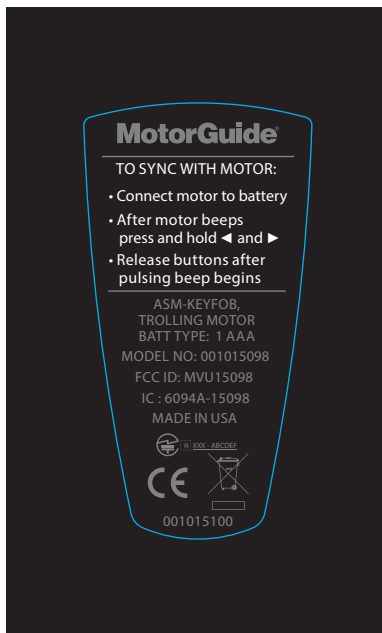

PMS 8400

bright white

black

LABEL LOCATION