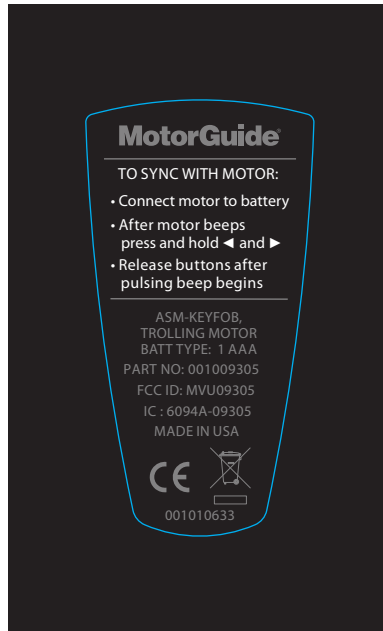

PMS 8400

bright white

black

Label Location