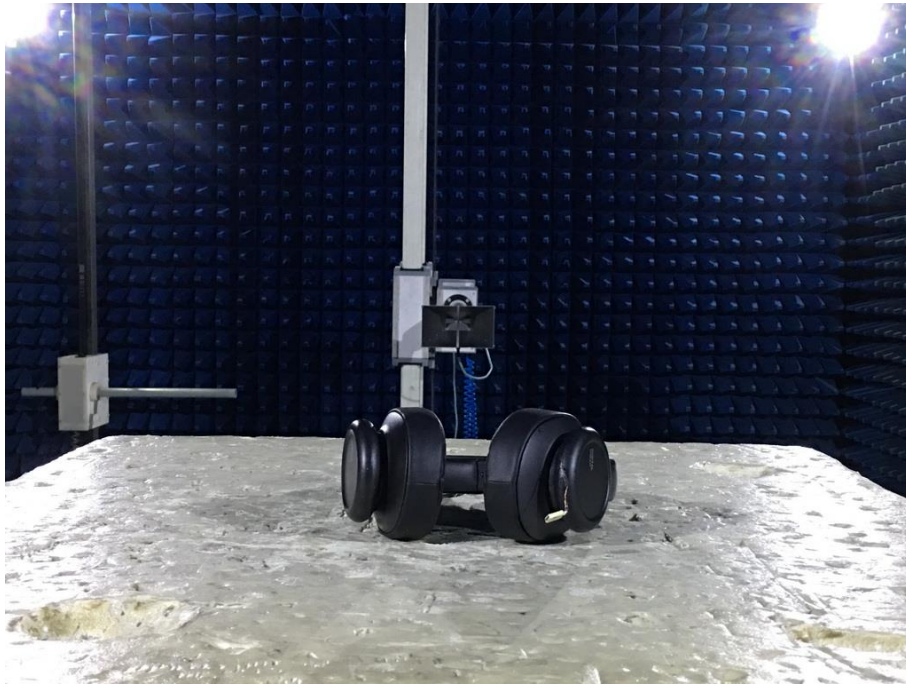

**Photograph : Set-up for Radiated Spurious Emission, 9KHz - 30MHz**

**Photograph : Set-up for Radiated Spurious Emission, 30MHz - 1GHz**

**Photograph : Set-up for Radiated Spurious Emission, 1GHz - 18GHz**

**Photograph : Set-up for Radiated Spurious Emission, 18GHz - 26.5GHz**