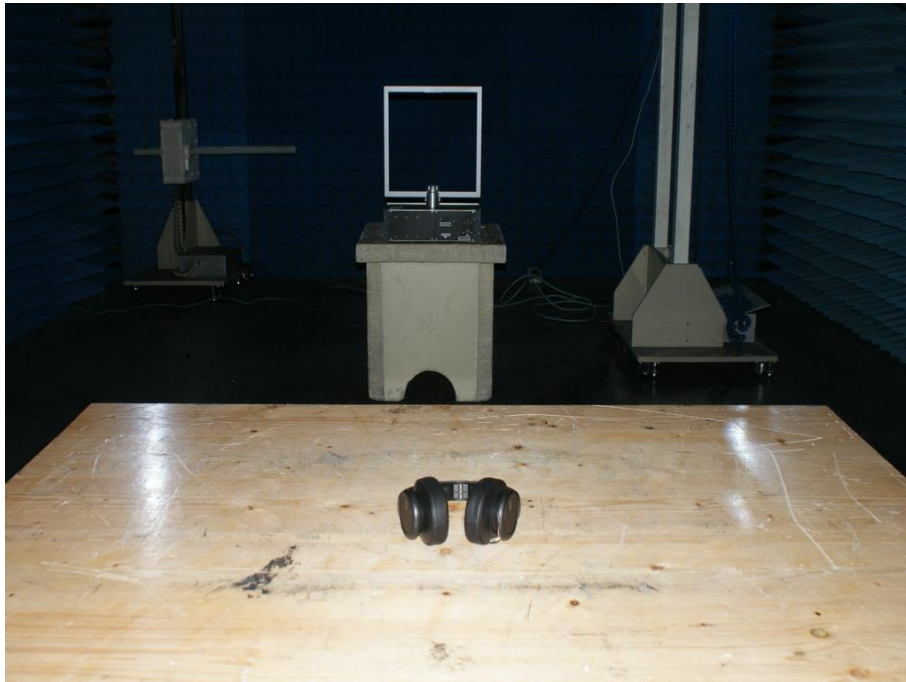

**Photograph : Set-up for Radiated Spurious Emission, 9KHz - 30MHz**

**Photograph : Set-up for Radiated Spurious Emission, 30MHz - 1GHz**

**Photograph : Set-up for Radiated Spurious Emission, 1GHz - 18GHz**

**Photograph : Set-up for Radiated Spurious Emission, 18GHz - 26.5GHz**