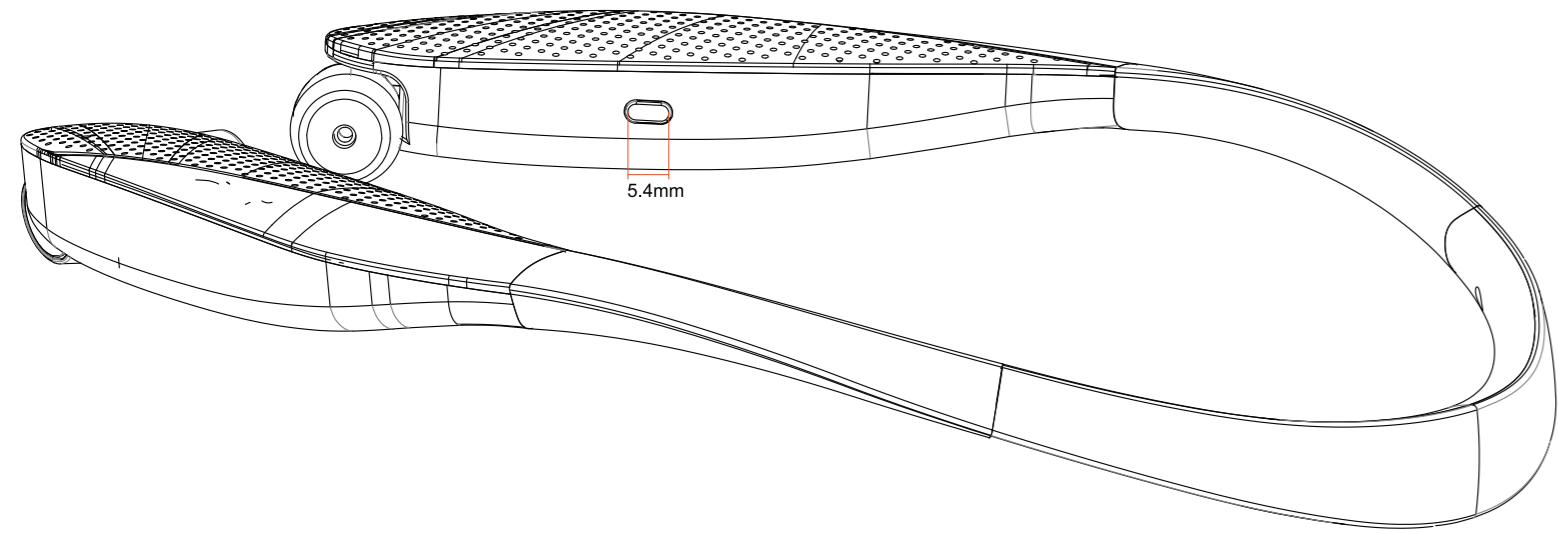

GWP-NHE-BT

4.7mm **WALKER'S** → PANTONE Black 7C
36.4mm

→ Pantone 404C

→ PANTONE Black 7C

BC Li-Ion CE WALKER'S
DC 5V=500mA
FCC ID: M13-GWP/NHE
IC: 9029A-GWP/NHE
Razor XV BT
Model GWP-NHE-BT
Made in China v3

→ Cool Gray 8C

171600001 → Label: WWY00001