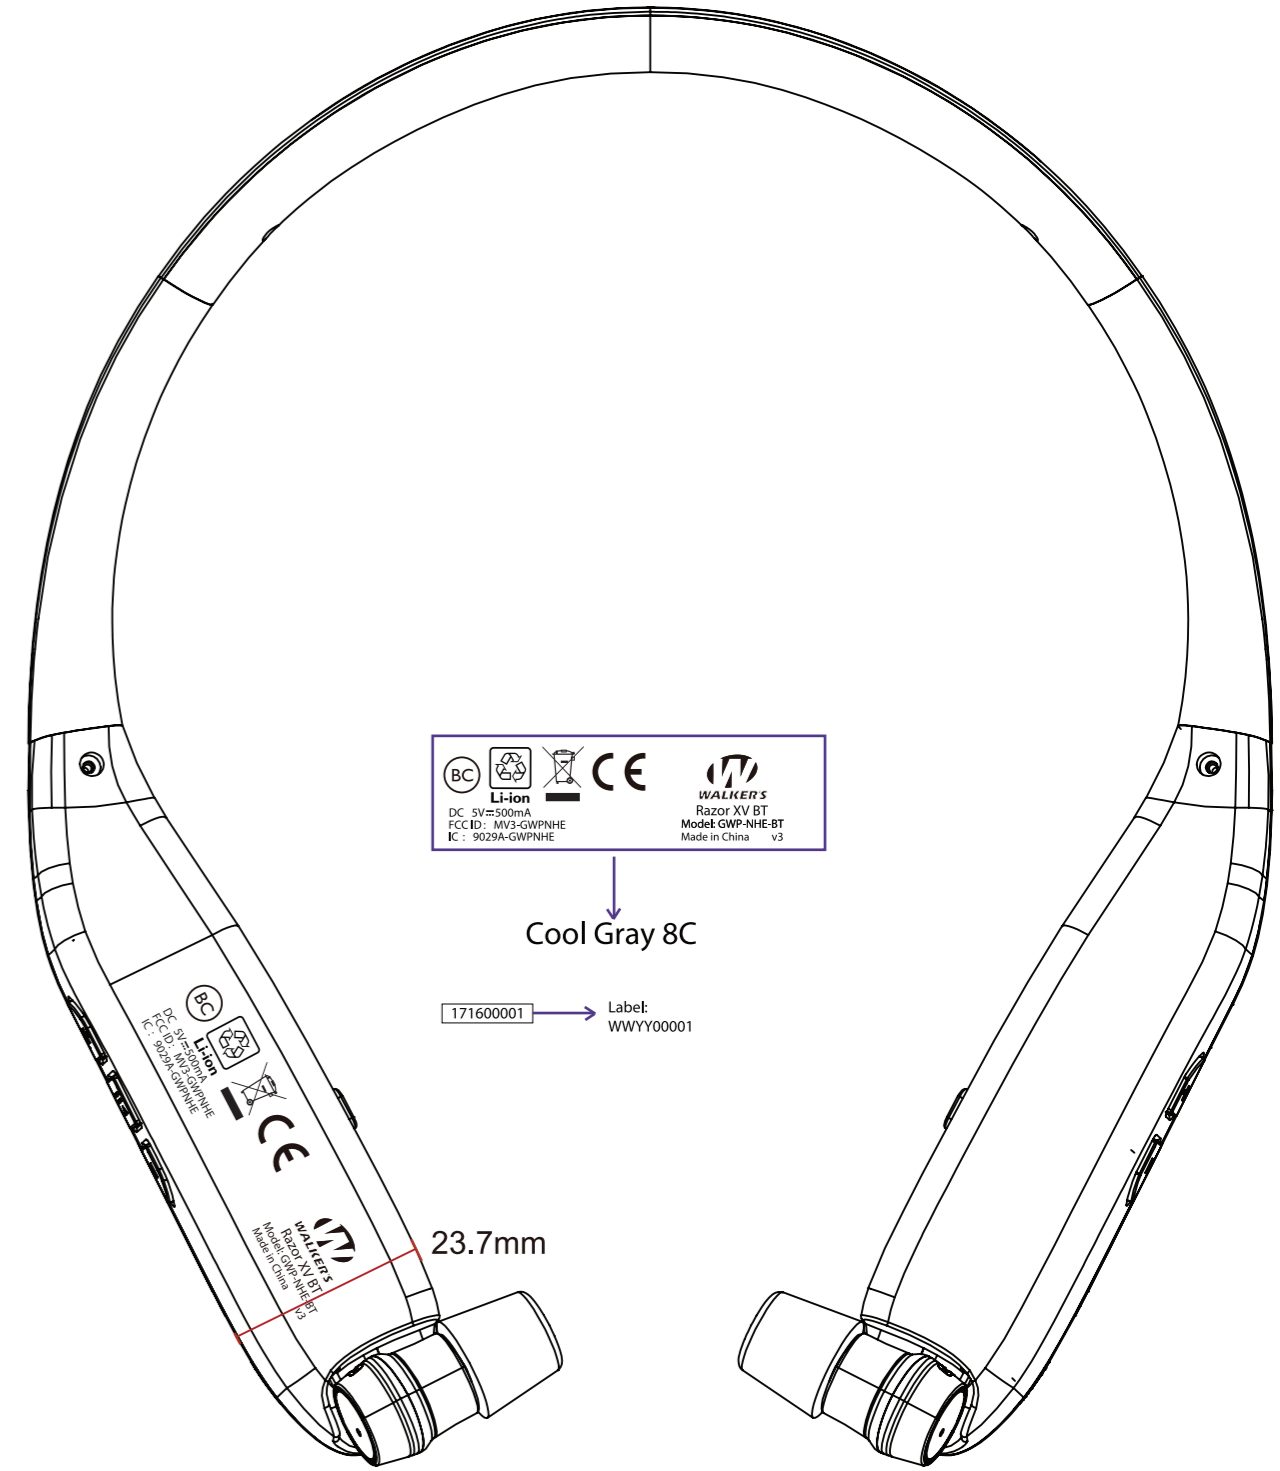

GWP-NHE-BT

4.7mm **WALKER'S** → PANTONE Black 7C
36.4mm

→ Pantone 404C

→ PANTONE Black 7C

BC Li-Ion CE WALKER'S
DC 5V=500mA
FCC ID: M13-GWP/NHE
IC: 9029A-GWP/NHE
Razor XV BT
Model GWP-NHE-BT
Made in China v3

→ Cool Gray 8C

171600001 → Label: WWY00001