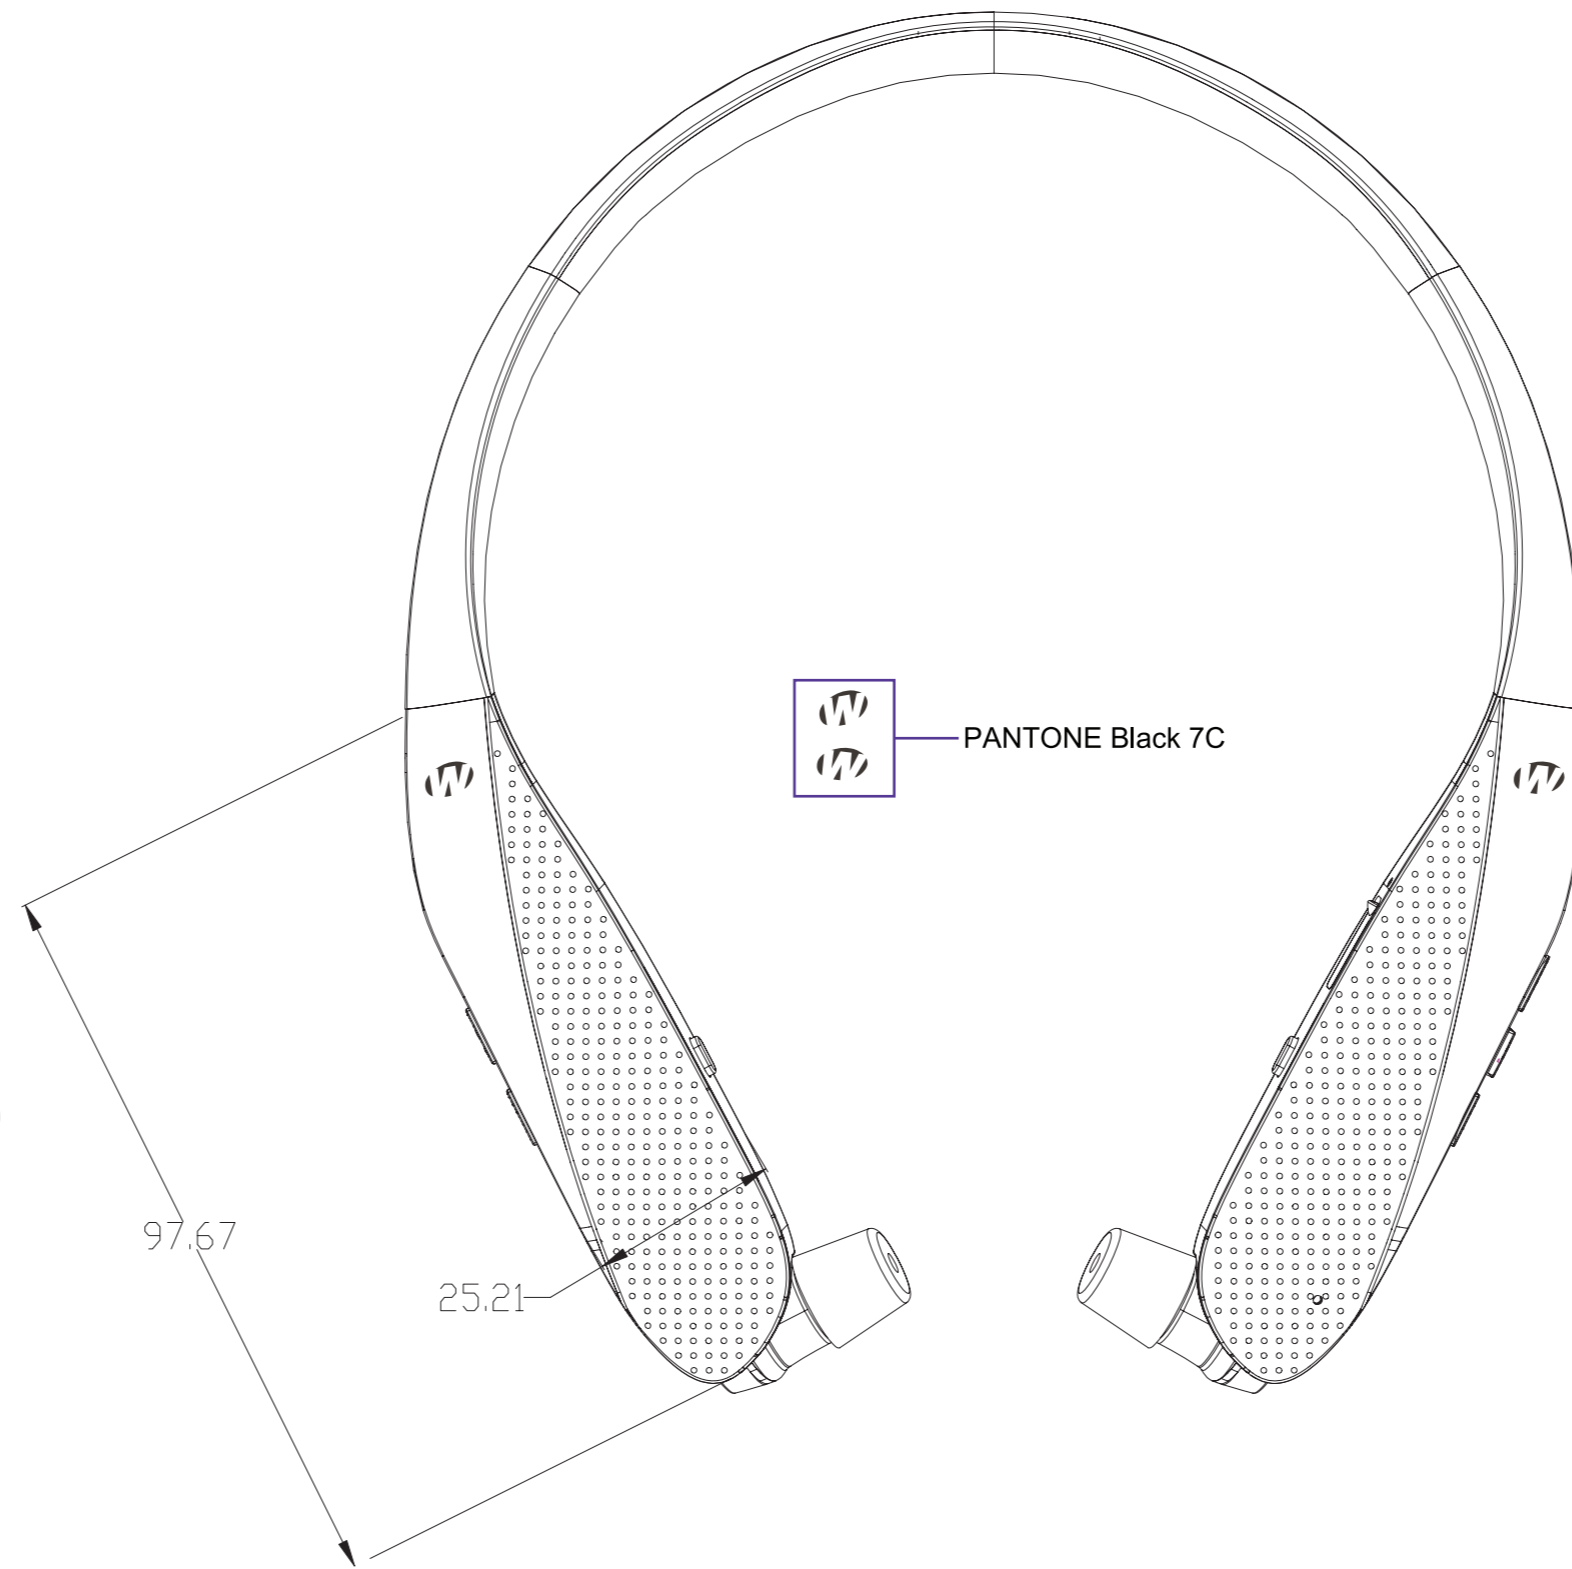

GWP-NHE-BT

4.7mm **WALKER'S** → PANTONE Black 7C
36.4mm

→ Pantone 404C

→ PANTONE Black 7C

BC Li-Ion CE WALKER'S
DC 5V=500mA
FCC ID: M13-GWP/NHE
IC: 9029A-GWP/NHE
Razor XV BT
Model GWP-NHE-BT
Made in China v3

→ Cool Gray 8C

171600001 → Label: WWY00001