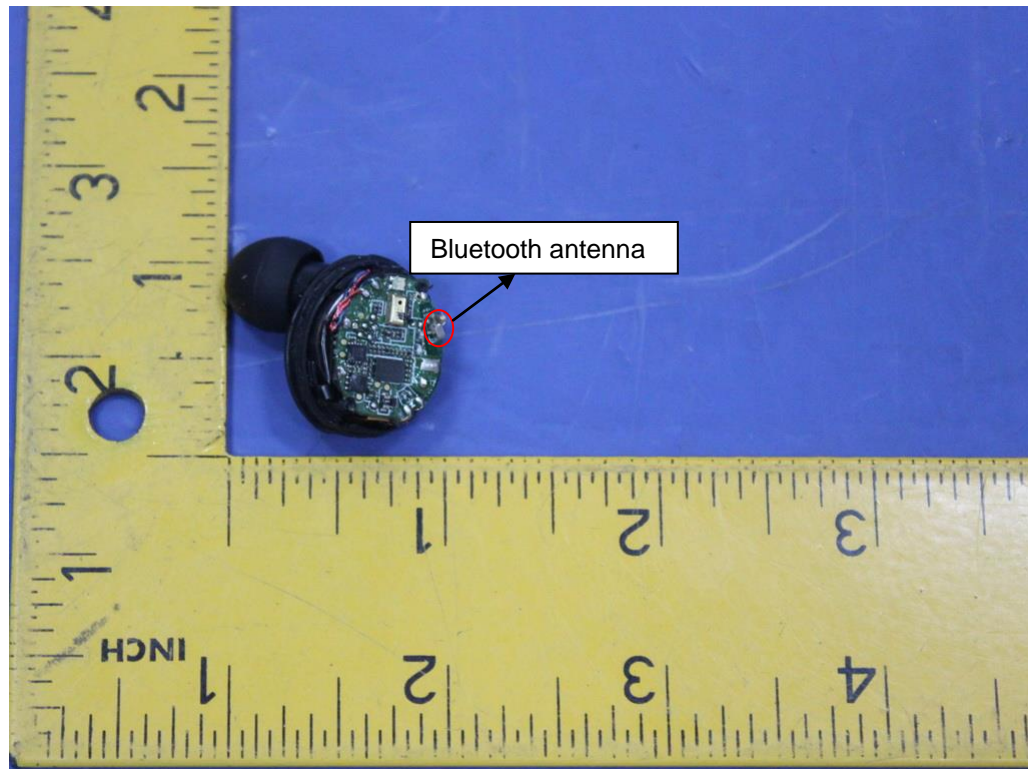

Type Designation:

NS-CAHBTAP, NS-CAHBTAP-C

FCC ID:

MV3-CAHBTAPR

IC:

9029A-CAHBTAPR

Fig. 1: Internal view

Fig. 2: Internal view

Type Designation:  
FCC ID:  
IC:

NS-CAHBTAP, NS-CAHBTAP-C  
MV3-CAHBTAPR  
9029A-CAHBTAPR

Fig. 3: Internal view

Fig. 4: Internal view

Type Designation:  
FCC ID:  
IC:

NS-CAHBTAP, NS-CAHBTAP-C  
MV3-CAHBTAPR  
9029A-CAHBTAPR

Fig. 5: Internal view

Fig. 6: Internal view

Type Designation:  
FCC ID:  
IC:

NS-CAHBTAP, NS-CAHBTAP-C  
MV3-CAHBTAPR  
9029A-CAHBTAPR

Fig. 7: Internal view

Fig. 8: Internal view

Type Designation:  
FCC ID:  
IC: