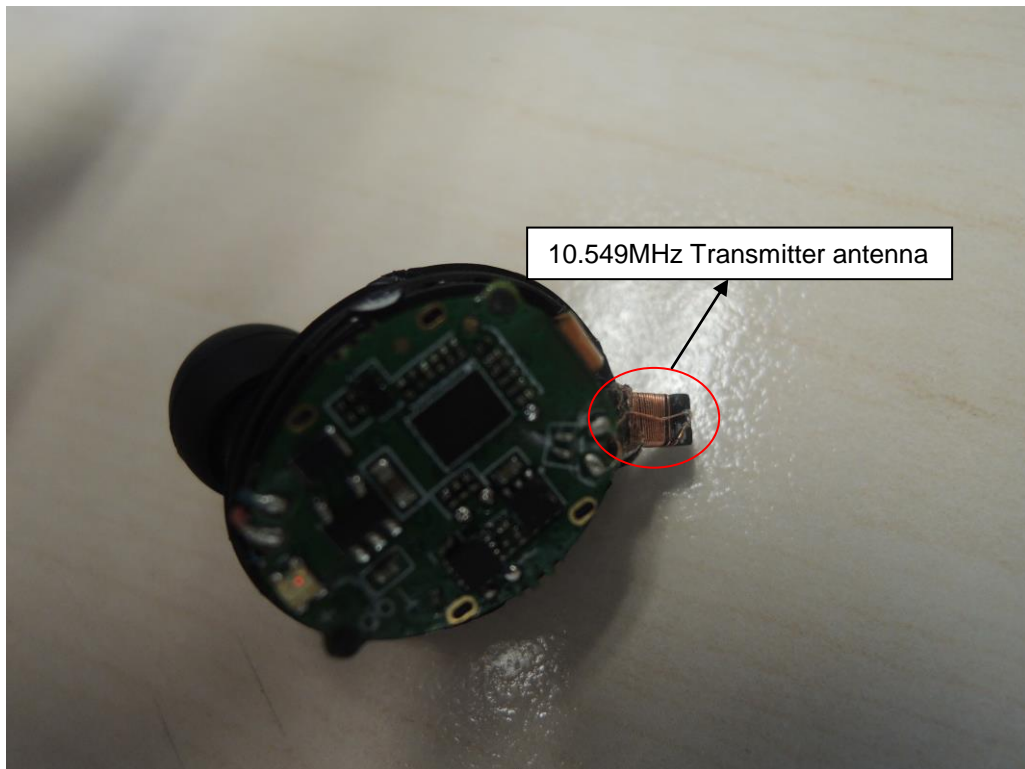

Type Designation:
FCC ID:
IC:

NS-CAHBTAP, NS-CAHBTAP-C
MV3-CAHBTAPL
9029A-CAHBTAPL

Fig. 1: Internal view

Fig. 2: Internal view

Type Designation:
FCC ID:
IC:

NS-CAHBTAP, NS-CAHBTAP-C
MV3-CAHBTAPL
9029A-CAHBTAPL

Fig. 3: Internal view

Fig. 4: Internal view

Type Designation:
FCC ID:
IC:

NS-CAHBTAP, NS-CAHBTAP-C
MV3-CAHBTAPL
9029A-CAHBTAPL

Fig. 5: Internal view

Fig. 6: Internal view

Type Designation:
FCC ID:
IC:

NS-CAHBTAP, NS-CAHBTAP-C
MV3-CAHBTAPL
9029A-CAHBTAPL

Fig. 7: Internal view