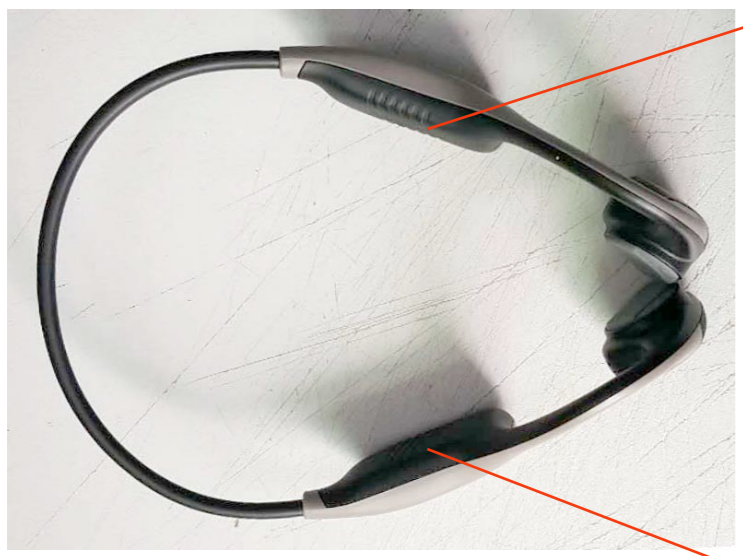

Rev.	Description	Appr.
1.0	first issue	ChenLin

右边

Silk screen printing
Pantone:Cool gray 9 C

Silk screen printing
Pantone:Black

左边

Silk screen printing
Pantone:Cool gray 9 C

L边

Label: 10x2.5mm
Material: clear PET
Print: white

Laser(鐳雕)

R边

結構確認   電子確認   安規確認

CONCORD ELECTRONIC LTD.

TITLE
GWP-BCON絲印圖紙

MATERIAL: QTY/SET: 1

DRAW N BY	APPR. BY	
Chenlin 2020-05-09	Steven	

Part No:		A4
Drawing No:		

UNIT:mm