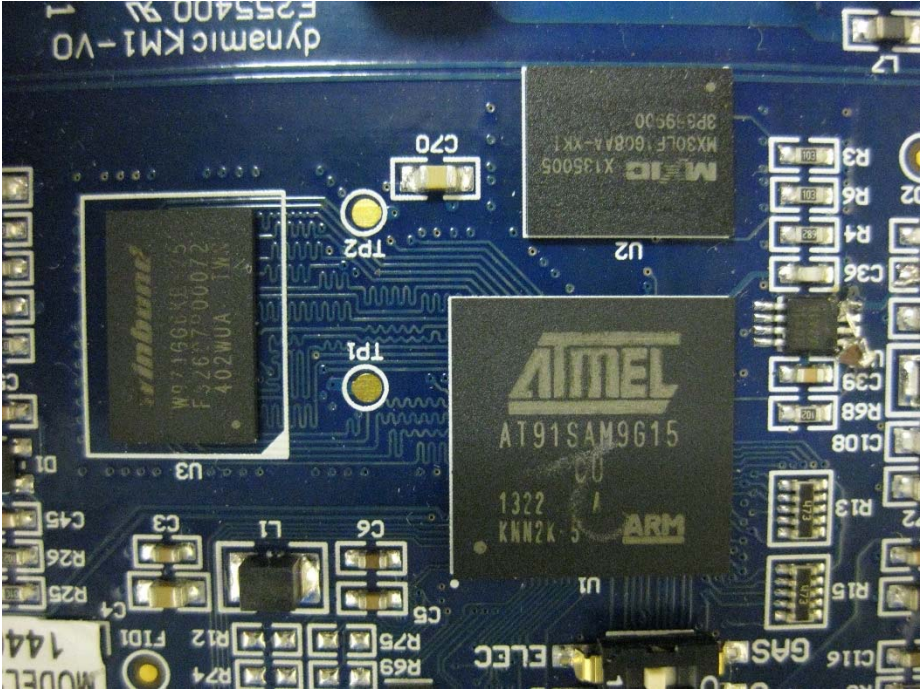

INTERNAL PHOTOS	
Company Name	Venstar Inc.
Model #	THERM-500, THERM-500B, T7850,T7900, T8850, T8900
FCC ID #	MUH-SKYPORT2
IC #	12547A-SKYPORT2

Inside view of back cover plate

INTERNAL PHOTOS

Company Name	Venstar Inc.
Model #	THERM-500, THERM-500B, T7850, T7900, T8850, T8900
FCC ID #	MUH-SKYPORT2
IC #	12547A-SKYPORT2

Close up with shield top removed

INTERNAL PHOTOS	
Company Name	Venstar Inc.
Model #	THERM-500, THERM-500B, T7850,T7900, T8850, T8900
FCC ID #	MUH-SKYPORT2
IC #	12547A-SKYPORT2

Close up with shield completely removed