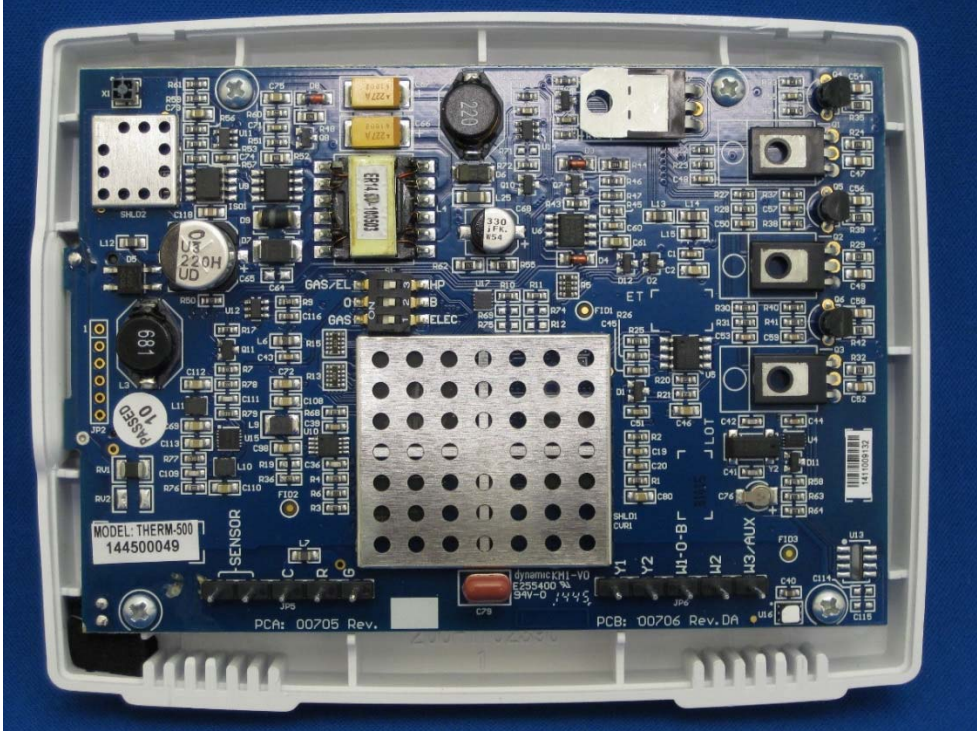

INTERNAL PHOTOS	
Company Name	Venstar Inc.
Model #	THERM-500, THERM-500B, T7850,T7900, T8850, T8900
FCC ID #	MUH-SKYPORT2
IC #	12547A-SKYPORT2

Inside view of back cover plate

INTERNAL PHOTOS

Company Name	Venstar Inc.
Model #	THERM-500, THERM-500B, T7850, T7900, T8850, T8900
FCC ID #	MUH-SKYPORT2
IC #	12547A-SKYPORT2

Close up with shield top removed

INTERNAL PHOTOS	
Company Name	Venstar Inc.
Model #	THERM-500, THERM-500B, T7850,T7900, T8850, T8900
FCC ID #	MUH-SKYPORT2
IC #	12547A-SKYPORT2

Close up with shield completely removed

INTERNAL PHOTOS	
Company Name	Venstar Inc.
Model #	THERM-500, THERM-500B, T7850,T7900, T8850, T8900
FCC ID #	MUH-SKYPOR2
IC #	12547A-SKYPOR2

Antenna Close up

INTERNAL PHOTOS

Company Name	Venstar Inc.
Model #	THERM-500, THERM-500B, T7850,T7900, T8850, T8900
FCC ID #	MUH-SKYPORT2
IC #	12547A-SKYPORT2