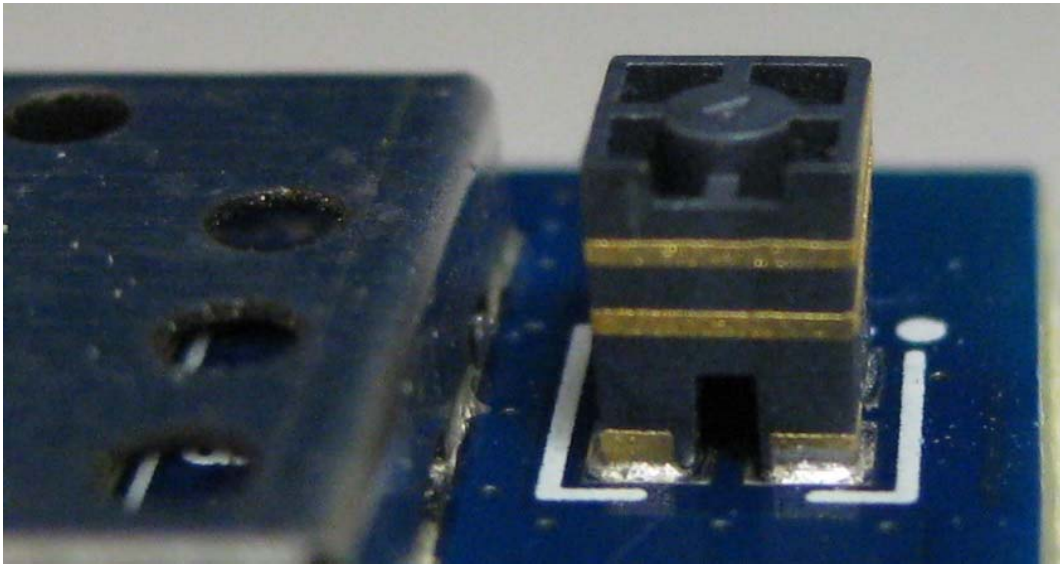

INTERNAL PHOTOS	
Company Name	Venstar Inc.
Model #	THERM-500, THERM-500B, T7850,T7900, T8850, T8900
FCC ID #	MUH-SKYPORT2
IC #	12547A-SKYPORT2

Inside view of back cover plate

INTERNAL PHOTOS

Company Name	Venstar Inc.
Model #	THERM-500, THERM-500B, T7850, T7900, T8850, T8900
FCC ID #	MUH-SKYPORT2
IC #	12547A-SKYPORT2

Close up with shield top removed

INTERNAL PHOTOS	
Company Name	Venstar Inc.
Model #	THERM-500, THERM-500B, T7850,T7900, T8850, T8900
FCC ID #	MUH-SKYPORT2
IC #	12547A-SKYPORT2

Close up with shield completely removed

INTERNAL PHOTOS	
Company Name	Venstar Inc.
Model #	THERM-500, THERM-500B, T7850,T7900, T8850, T8900
FCC ID #	MUH-SKYPOR2
IC #	12547A-SKYPOR2

Antenna Close up

INTERNAL PHOTOS

Company Name	Venstar Inc.
Model #	THERM-500, THERM-500B, T7850,T7900, T8850, T8900
FCC ID #	MUH-SKYPORT2
IC #	12547A-SKYPORT2