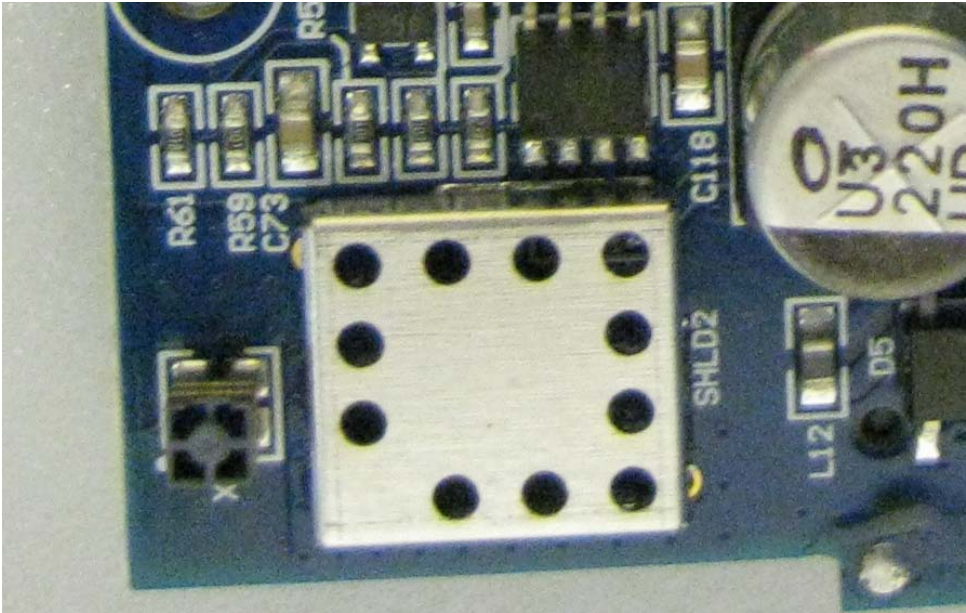

INTERNAL PHOTOS	
Company Name	Venstar Inc.
Model #	THERM-500, THERM-500B, T7850,T7900, T8850, T8900
FCC ID #	MUH-SKYPORT2
IC #	12547A-SKYPORT2

Inside view of back cover plate

INTERNAL PHOTOS

Company Name	Venstar Inc.
Model #	THERM-500, THERM-500B, T7850, T7900, T8850, T8900
FCC ID #	MUH-SKYPORT2
IC #	12547A-SKYPORT2

Close up with shield top removed

INTERNAL PHOTOS	
Company Name	Venstar Inc.
Model #	THERM-500, THERM-500B, T7850,T7900, T8850, T8900
FCC ID #	MUH-SKYPORT2
IC #	12547A-SKYPORT2

Close up with shield completely removed

INTERNAL PHOTOS	
Company Name	Venstar Inc.
Model #	THERM-500, THERM-500B, T7850,T7900, T8850, T8900
FCC ID #	MUH-SKYPOR2
IC #	12547A-SKYPOR2

Antenna Close up

INTERNAL PHOTOS

Company Name	Venstar Inc.
Model #	THERM-500, THERM-500B, T7850,T7900, T8850, T8900
FCC ID #	MUH-SKYPORT2
IC #	12547A-SKYPORT2