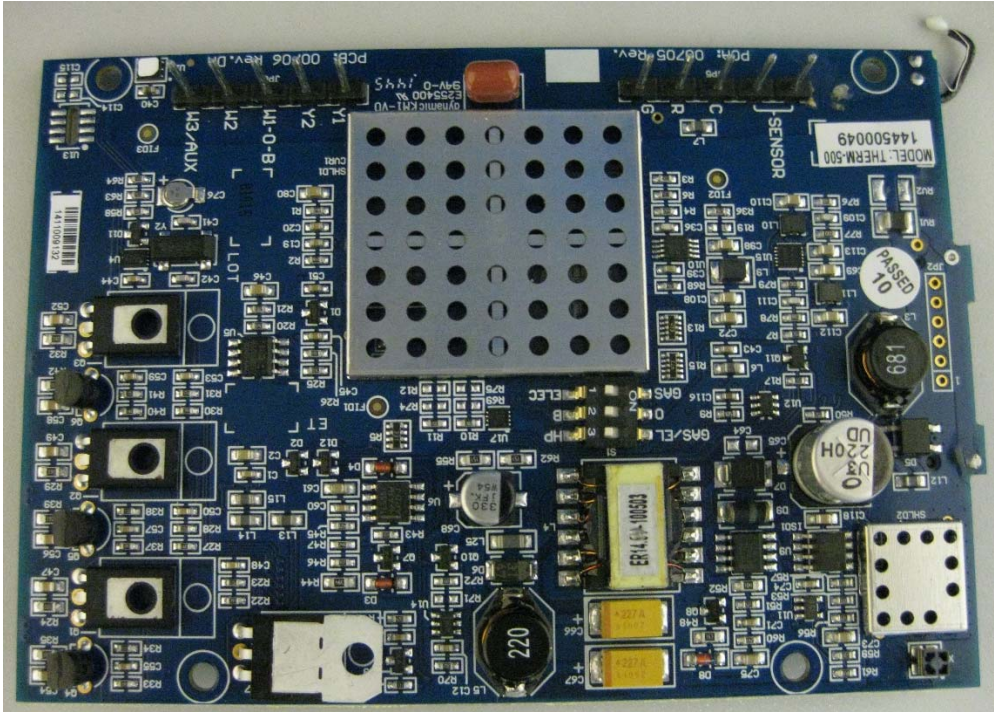

INTERNAL PHOTOS	
Company Name	Venstar Inc.
Model #	THERM-500, THERM-500B, T7850,T7900, T8850, T8900
FCC ID #	MUH-SKYPORT2
IC #	12547A-SKYPORT2

Inside view of back cover plate

INTERNAL PHOTOS

Company Name	Venstar Inc.
Model #	THERM-500, THERM-500B, T7850, T7900, T8850, T8900
FCC ID #	MUH-SKYPORT2
IC #	12547A-SKYPORT2

Close up with shield top removed

INTERNAL PHOTOS	
Company Name	Venstar Inc.
Model #	THERM-500, THERM-500B, T7850,T7900, T8850, T8900
FCC ID #	MUH-SKYPORT2
IC #	12547A-SKYPORT2

Close up with shield completely removed

INTERNAL PHOTOS	
Company Name	Venstar Inc.
Model #	THERM-500, THERM-500B, T7850,T7900, T8850, T8900
FCC ID #	MUH-SKYPOR2
IC #	12547A-SKYPOR2

Antenna Close up

INTERNAL PHOTOS

Company Name	Venstar Inc.
Model #	THERM-500, THERM-500B, T7850,T7900, T8850, T8900
FCC ID #	MUH-SKYPORT2
IC #	12547A-SKYPORT2