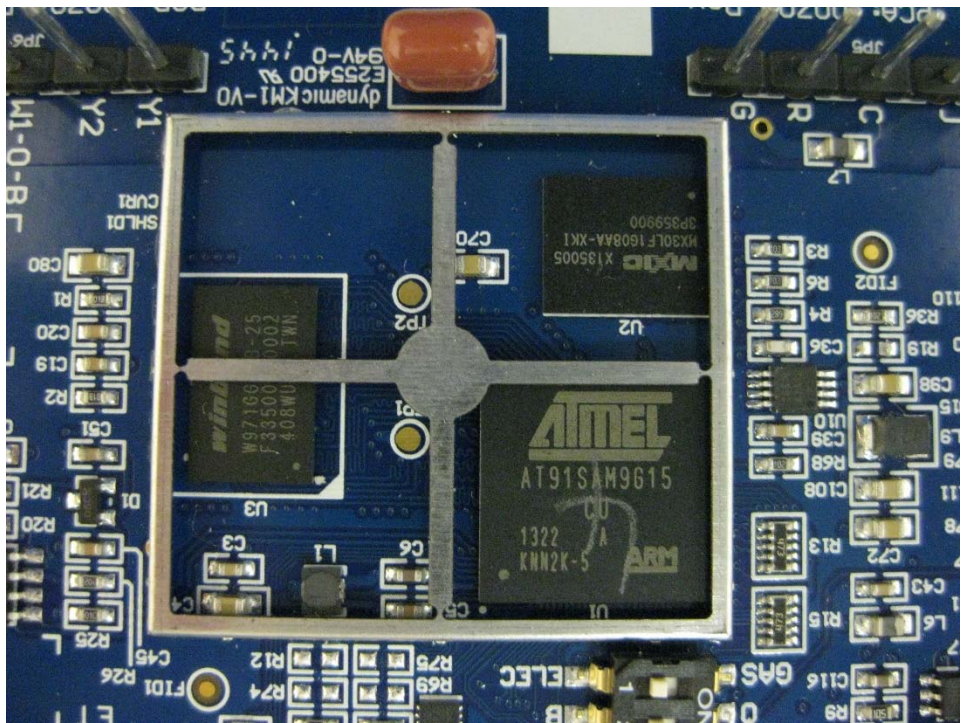

INTERNAL PHOTOS	
Company Name	Venstar Inc.
Model #	THERM-500, THERM-500B, T7850,T7900, T8850, T8900
FCC ID #	MUH-SKYPORT2
IC #	12547A-SKYPORT2

Inside view of back cover plate

INTERNAL PHOTOS

Company Name	Venstar Inc.
Model #	THERM-500, THERM-500B, T7850, T7900, T8850, T8900
FCC ID #	MUH-SKYPORT2
IC #	12547A-SKYPORT2

Close up with shield top removed

INTERNAL PHOTOS	
Company Name	Venstar Inc.
Model #	THERM-500, THERM-500B, T7850,T7900, T8850, T8900
FCC ID #	MUH-SKYPORT2
IC #	12547A-SKYPORT2

Close up with shield completely removed

INTERNAL PHOTOS	
Company Name	Venstar Inc.
Model #	THERM-500, THERM-500B, T7850,T7900, T8850, T8900
FCC ID #	MUH-SKYPOR2
IC #	12547A-SKYPOR2

Antenna Close up

INTERNAL PHOTOS

Company Name	Venstar Inc.
Model #	THERM-500, THERM-500B, T7850,T7900, T8850, T8900
FCC ID #	MUH-SKYPORT2
IC #	12547A-SKYPORT2