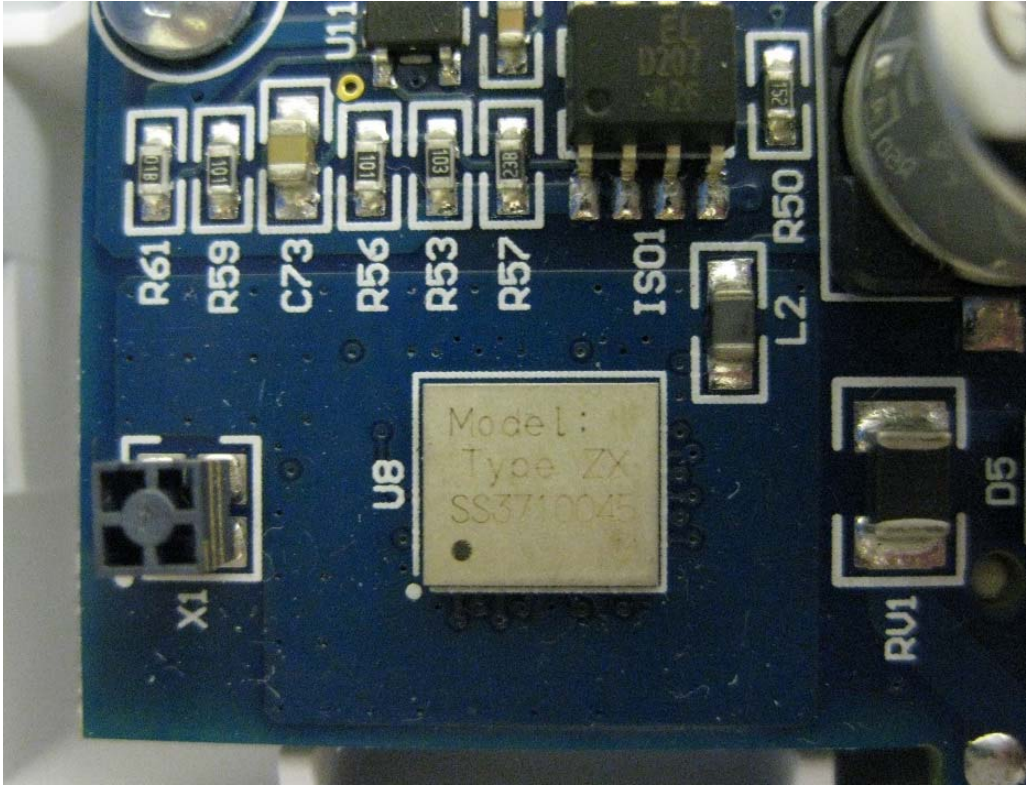

INTERNAL PHOTOS	
Company Name	Venstar Inc.
Model #	THERM-500, THERM-500B, T7850,T7900, T8850, T8900
FCC ID #	MUH-SKYPORT2
IC #	12547A-SKYPORT2

Inside view of back cover plate

INTERNAL PHOTOS

Company Name	Venstar Inc.
Model #	THERM-500, THERM-500B, T7850, T7900, T8850, T8900
FCC ID #	MUH-SKYPORT2
IC #	12547A-SKYPORT2

Close up with shield top removed

INTERNAL PHOTOS	
Company Name	Venstar Inc.
Model #	THERM-500, THERM-500B, T7850,T7900, T8850, T8900
FCC ID #	MUH-SKYPORT2
IC #	12547A-SKYPORT2

Close up with shield completely removed

INTERNAL PHOTOS	
Company Name	Venstar Inc.
Model #	THERM-500, THERM-500B, T7850,T7900, T8850, T8900
FCC ID #	MUH-SKYPOR2
IC #	12547A-SKYPOR2

Antenna Close up

INTERNAL PHOTOS

Company Name	Venstar Inc.
Model #	THERM-500, THERM-500B, T7850,T7900, T8850, T8900
FCC ID #	MUH-SKYPORT2
IC #	12547A-SKYPORT2