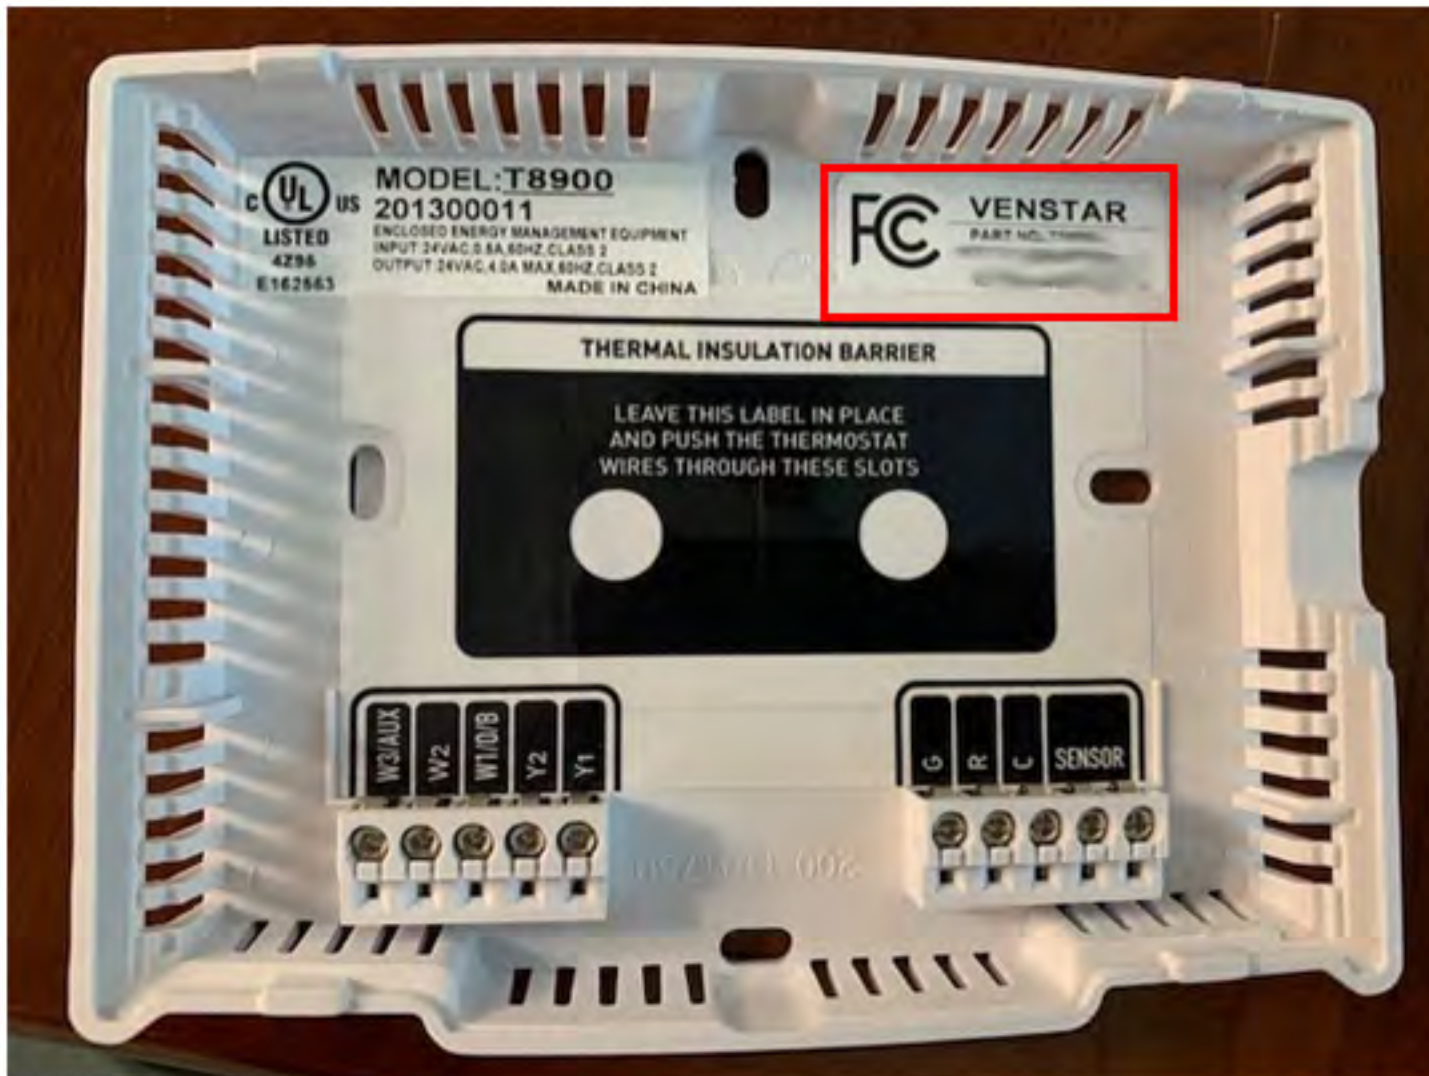

Colortouch Labels

Label Location

Colortouch Backplate

ColorTouch Model	FCC Drawing	Label Samples
T7850	 <p>VENSTAR PART NO. T7850 FCC ID: MUH-SKYPOR 15 IC: 12547A-SKYPOR 2</p>	 <p>VENSTAR PART NO. T7850 FCC ID: MUH-SKYPOR 15 IC: 12547A-SKYPOR 2</p>
T7900	 <p>VENSTAR PART NO. T7900 FCC ID: MUH-SKYPOR 15 IC: 12547A-SKYPOR 2</p>	 <p>VENSTAR PART NO. T7900 FCC ID: MUH-SKYPOR 15 IC: 12547A-SKYPOR 2</p>
T8850	 <p>VENSTAR PART NO. T8850 FCC ID: MUH-SKYPOR 15 IC: 12547A-SKYPOR 2</p>	 <p>VENSTAR PART NO. T8850 FCC ID: MUH-SKYPOR 15 IC: 12547A-SKYPOR 2</p>
T8900	 <p>VENSTAR PART NO. T8900 FCC ID: MUH-SKYPOR 15 IC: 12547A-SKYPOR 2</p>	 <p>VENSTAR PART NO. T8900 FCC ID: MUH-SKYPOR 15 IC: 12547A-SKYPOR 2</p>