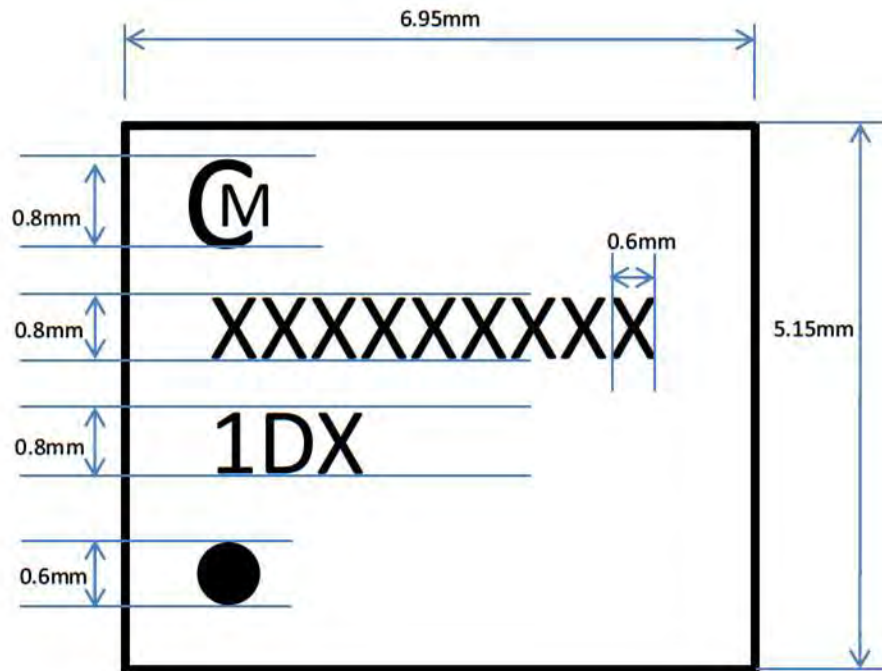

## Label Design

08/27/20

FCC ID: MUH-DAIKIN1P2

Since there is no space which indicates FCC ID, FCC ID is indicated in a manual.

 mark is murata Logo mark.  
Please accept a logo mark as a manufacturer name.

1DX	: Product Name
XXXXXXXXXX	: The information of Lot trace
	: Name of manufacture(muRataLogomark)
	: Direction display