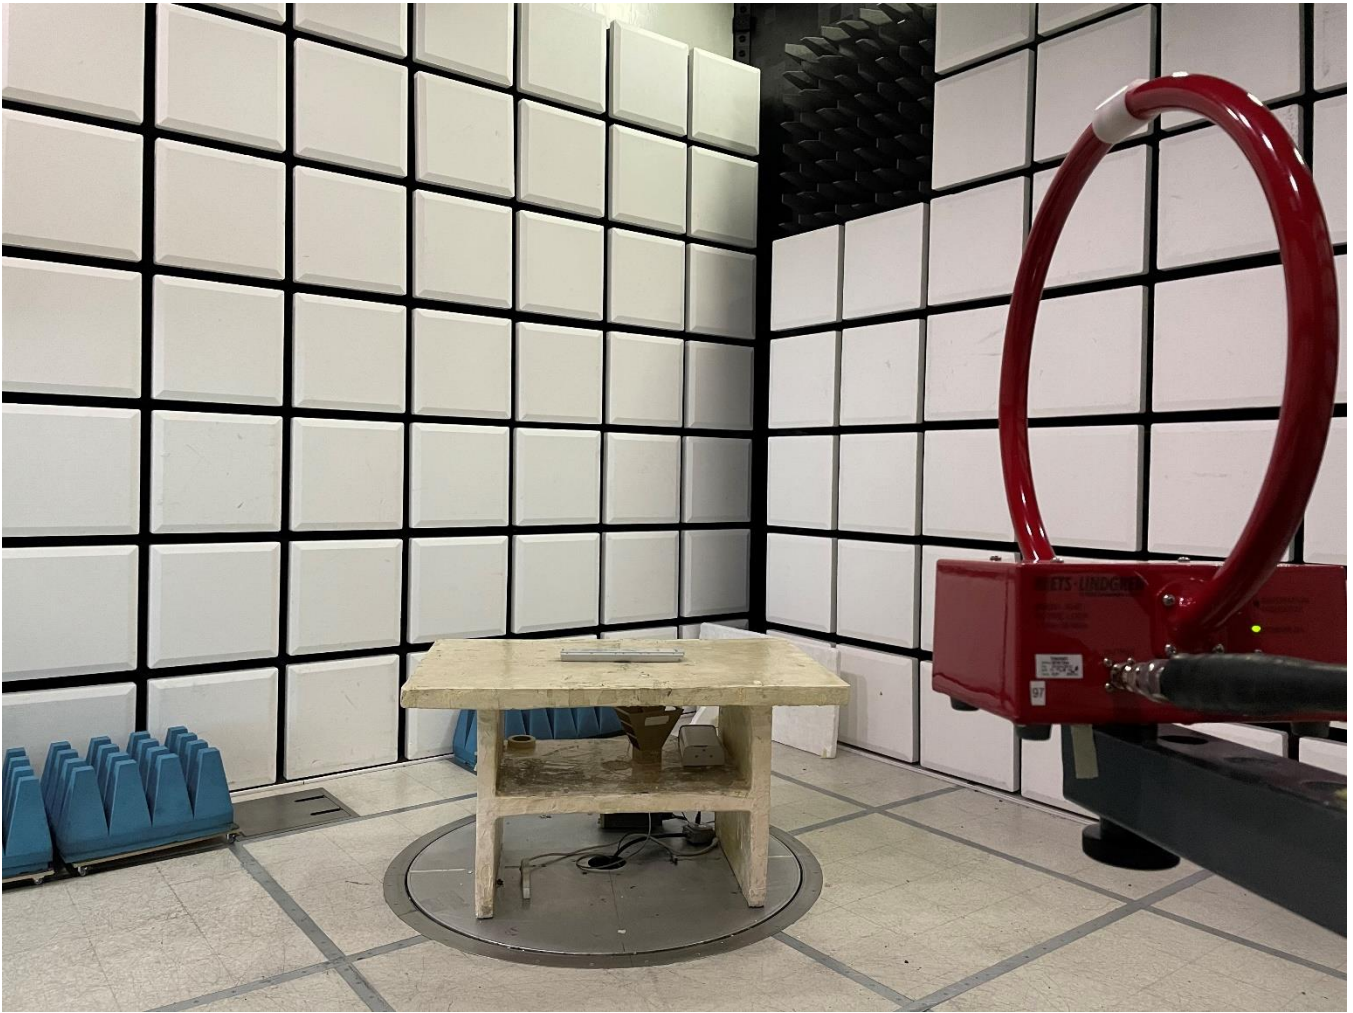

Radiated Measurements
9 KHz to 30 MHz