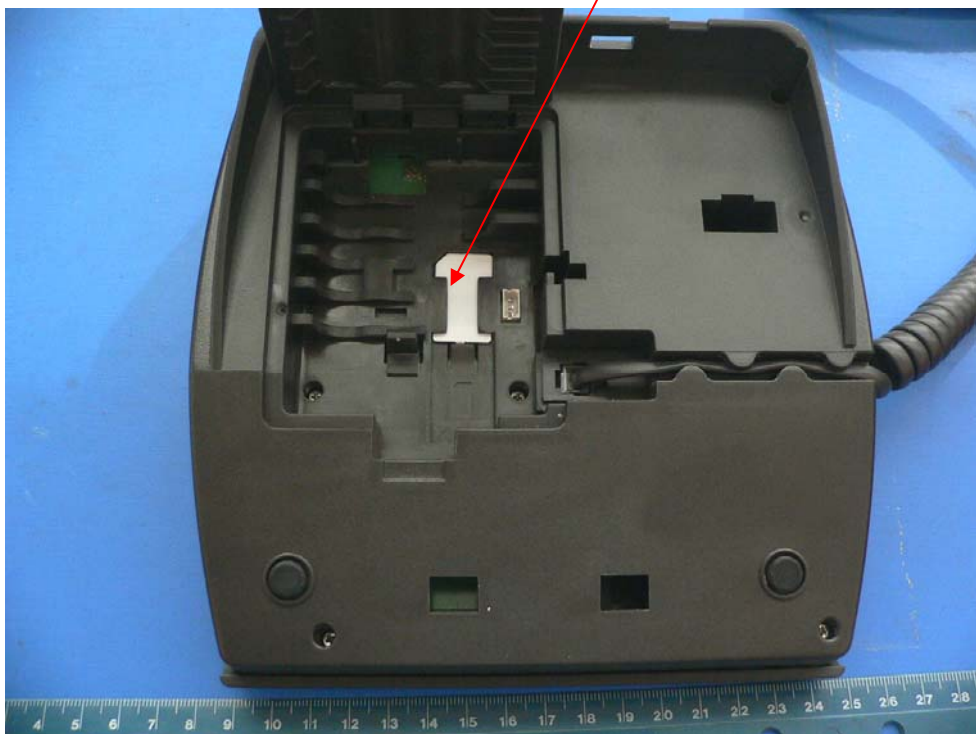

9 - EXHIBIT C - EUT PHOTOGRAPHS

9.1 EUT – External Front View with Wall Mount Bracket, Back up Battery and AC/DC Adapter

9.2 EUT – External Front View

9.3 EUT – External Rear View

9.4 EUT – Backup Battery Compartment/Port and SIM Card Slot

9.5 EUT – Head Set Port View

9.6 EUT - Cover off View (keypad and speaker connected)