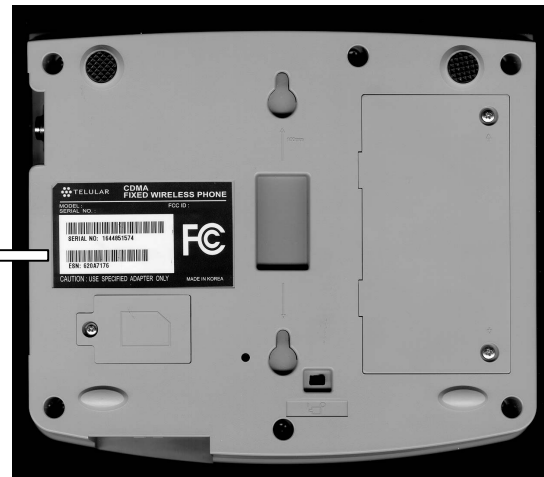

SX4T 800MHz Main Label

Label Information	
Description:	SX4T CDMA2000 1X FIXED WIRELESS TERMINAL
Model:	T4X80D
FCC ID:	MTF010147

SX4T 1900MHz Main Label

Label Information	
Description:	SX4T CDMA2000 1X FIXED WIRELESS TERMINAL
Model:	T4X09D
FCC ID:	MTF071473