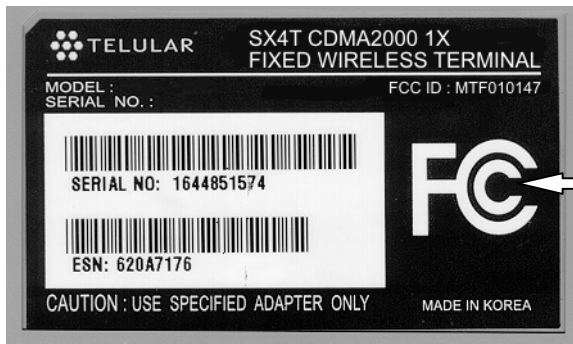

SX4T 800MHz Main Label

Label Information	
Description:	SX4T CDMA2000 1X FIXED WIRELESS TERMINAL
Model:	T4X80D
FCC ID:	MTF010147

SX4T 1900MHz Main Label

Label Information	
Description:	SX4T CDMA2000 1X FIXED WIRELESS TERMINAL
Model:	T4X09D
FCC ID:	MTF071473