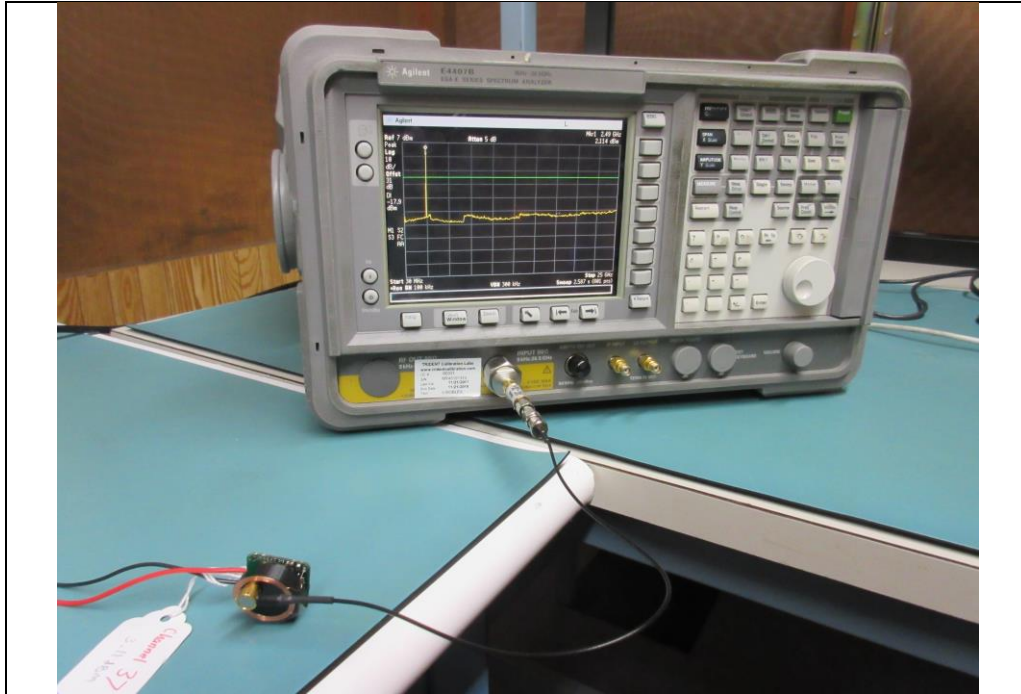

Test Setup Photos
FCC ID: MTD-0006
IC: 12375-0006

RF Conducted

Test Setup Photos
FCC ID: MTD-0006
IC: 12375-0006

RF Radiated #1

RF Radiated #2

Test Setup Photos
FCC ID: MTD-0006
IC: 12375-0006

RF Radiated #3