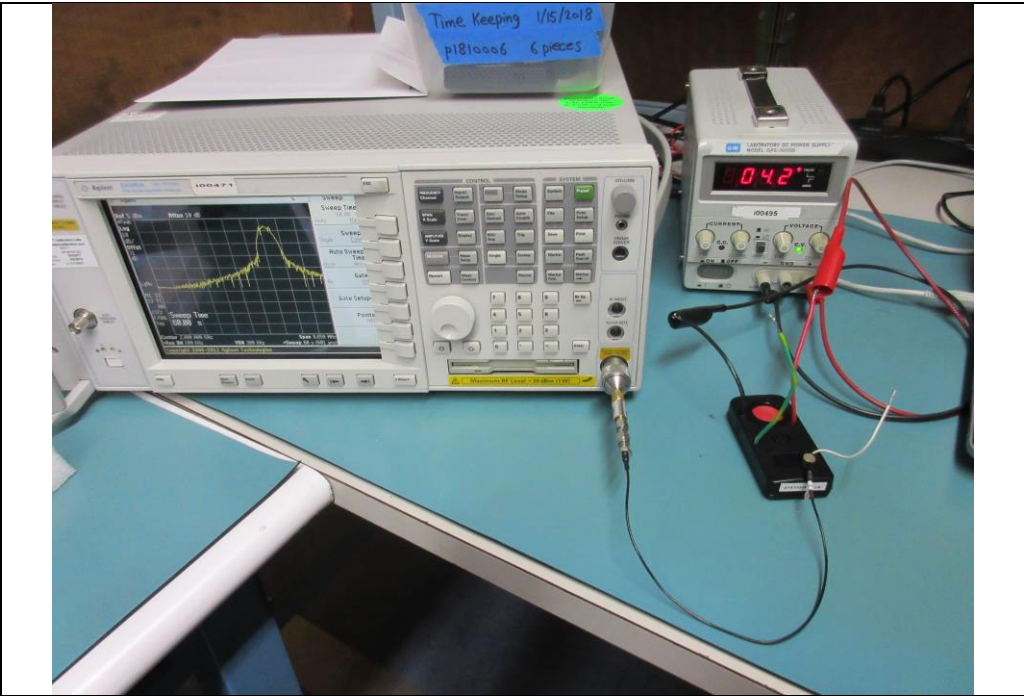

Test Setup Photos  
FCC ID: MTD-0004  
IC: 12375A-0004

**RF Conducted**

Test Setup Photos  
FCC ID: MTD-0004  
IC: 12375A-0004

**RF Radiated #1**

**RF Radiated #2**

Test Setup Photos  
FCC ID: MTD-0004  
IC: 12375A-0004

**RF Radiated #3 (Radiated Testing for Restricted Band Edge)**

**RF Radiated #4 (Radiated Testing for Restricted Band Edge)**

Test Setup Photos  
FCC ID: MTD-0004  
IC: 12375A-0004

RF Radiated #5

RF Radiated #6

Test Setup Photos  
FCC ID: MTD-0004  
IC: 12375A-0004

**AC Conducted #1**

**AC Conducted #2**