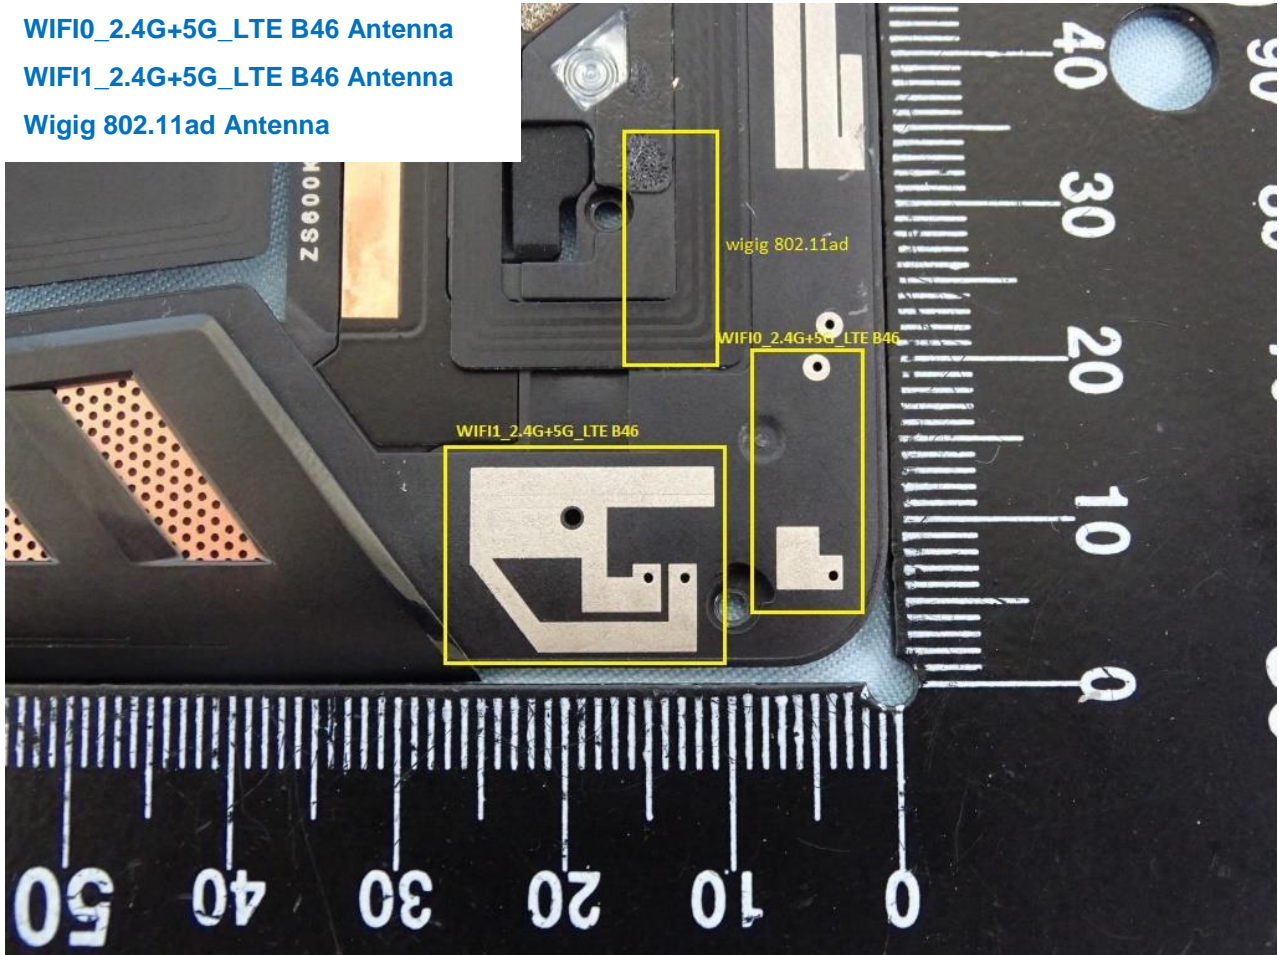

Brand Name: ASUS / Model Name: ASUS_Z01QD

WIFI0_2.4G+5G_LTE B46 Antenna
WIFI1_2.4G+5G_LTE B46 Antenna
Wigig 802.11ad Antenna