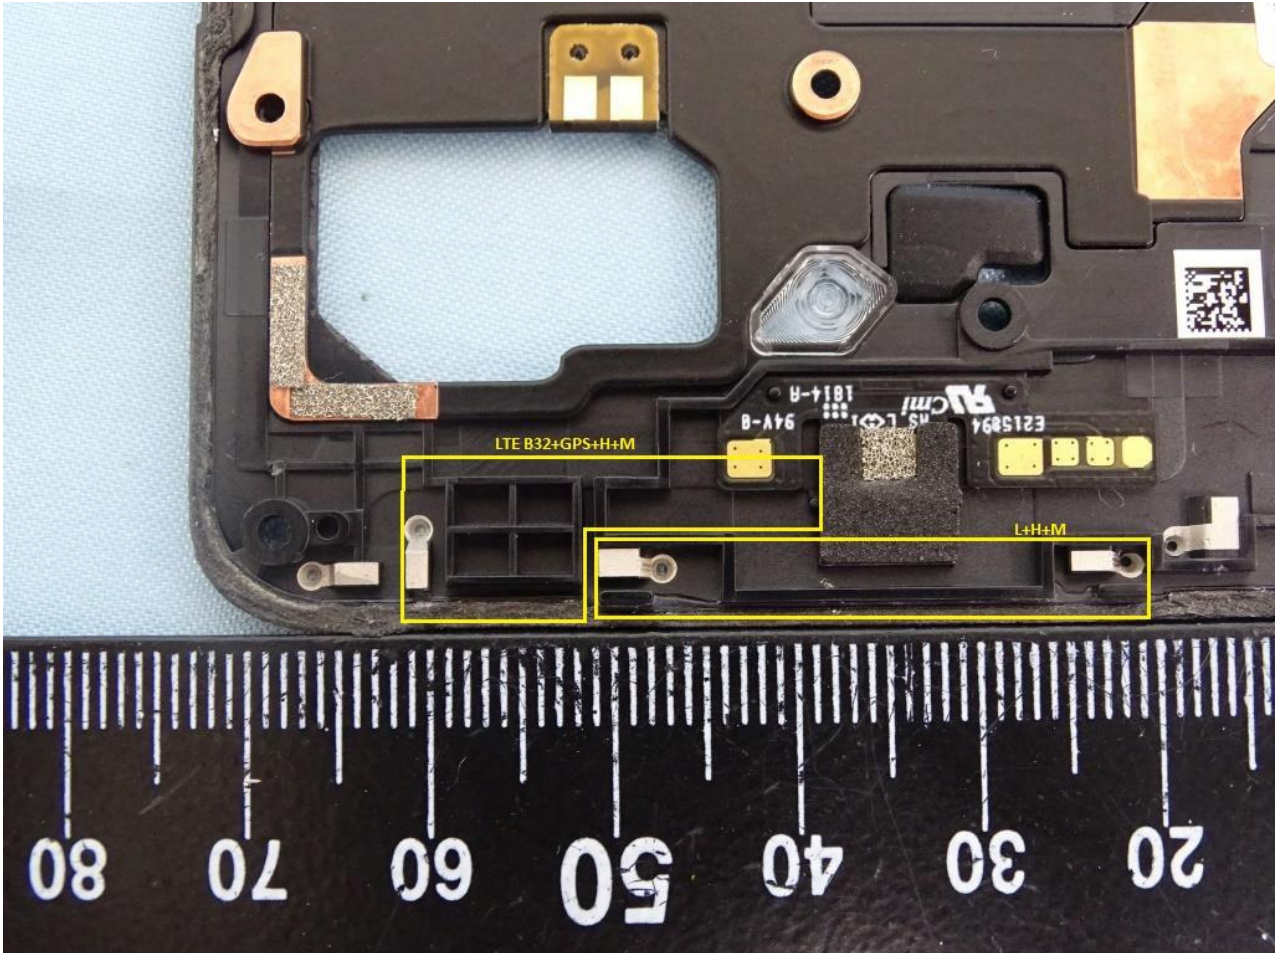

Brand Name: ASUS / Model Name: ASUS_Z01QD

L+M Antenna

M+H+LTE B32 Antenna

Brand Name: ASUS / Model Name: ASUS_Z01QD

Brand Name: ASUS / Model Name: ASUS_Z01QD

L+M+H Antenna

LTE B32 + GPS + H + M Antenna

Brand Name: ASUS / Model Name: ASUS_Z01QD