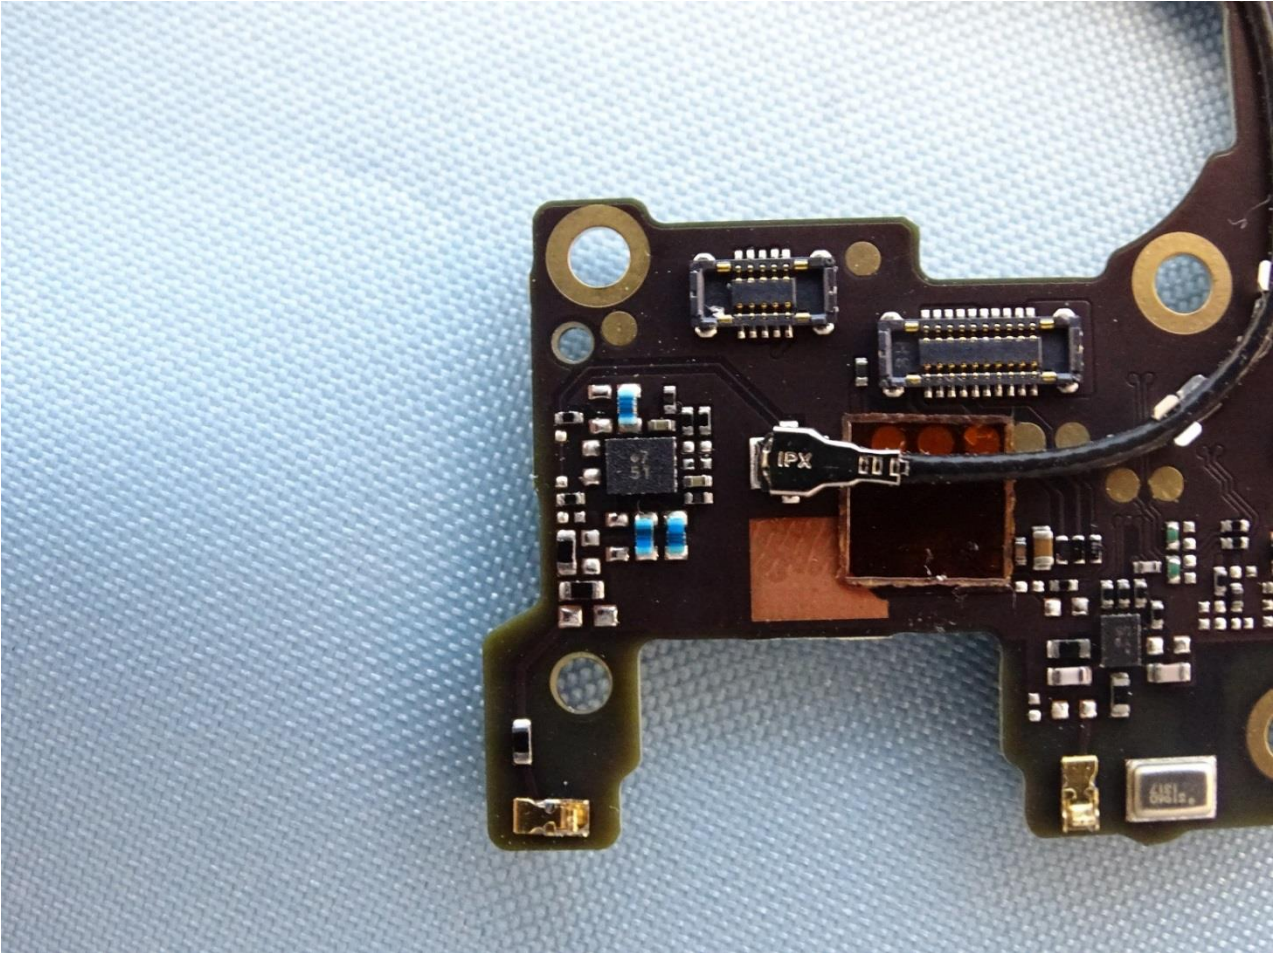

Brand Name: ASUS / Model Name: ASUS_Z01QD

L+M Antenna

M+H+LTE B32 Antenna

Brand Name: ASUS / Model Name: ASUS_Z01QD

Brand Name: ASUS / Model Name: ASUS_Z01QD

L+M+H Antenna

LTE B32 + GPS + H + M Antenna

Brand Name: ASUS / Model Name: ASUS_Z01QD