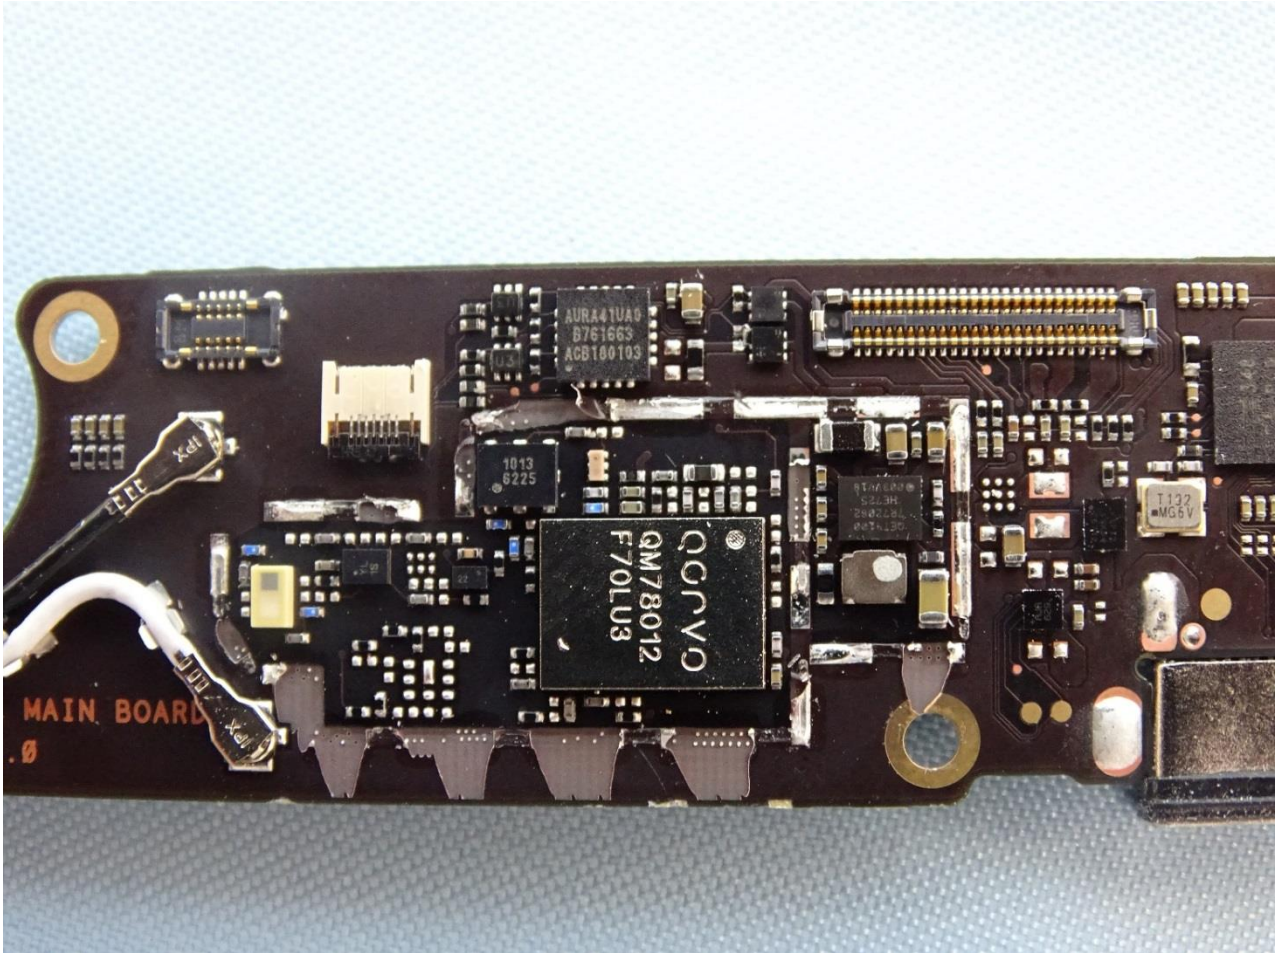

Brand Name: ASUS / Model Name: ASUS_Z01QD

Brand Name: ASUS / Model Name: ASUS_Z01QD

Brand Name: ASUS / Model Name: ASUS_Z01QD

Brand Name: ASUS / Model Name: ASUS_Z01QD

Brand Name: ASUS / Model Name: ASUS_Z01QD

Brand Name: ASUS / Model Name: ASUS_Z01QD

L+M Antenna

M+H+LTE B32 Antenna

Brand Name: ASUS / Model Name: ASUS_Z01QD

Brand Name: ASUS / Model Name: ASUS_Z01QD

L+M+H Antenna

LTE B32 + GPS + H + M Antenna

Brand Name: ASUS / Model Name: ASUS_Z01QD