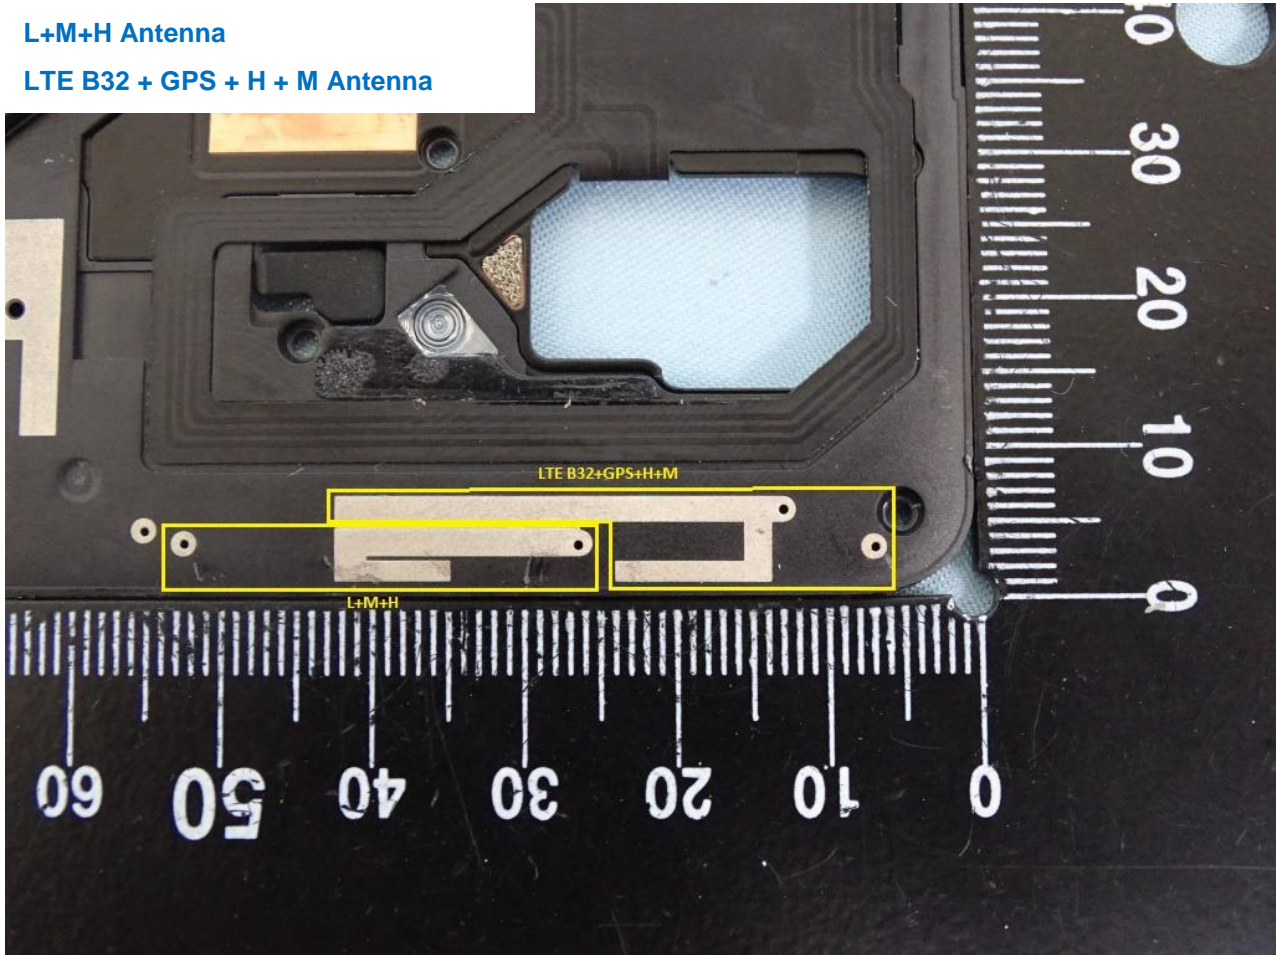

Brand Name: ASUS / Model Name: ASUS_Z01QD

L+M Antenna

M+H+LTE B32 Antenna

Brand Name: ASUS / Model Name: ASUS_Z01QD

Brand Name: ASUS / Model Name: ASUS_Z01QD

L+M+H Antenna

LTE B32 + GPS + H + M Antenna

Brand Name: ASUS / Model Name: ASUS_Z01QD