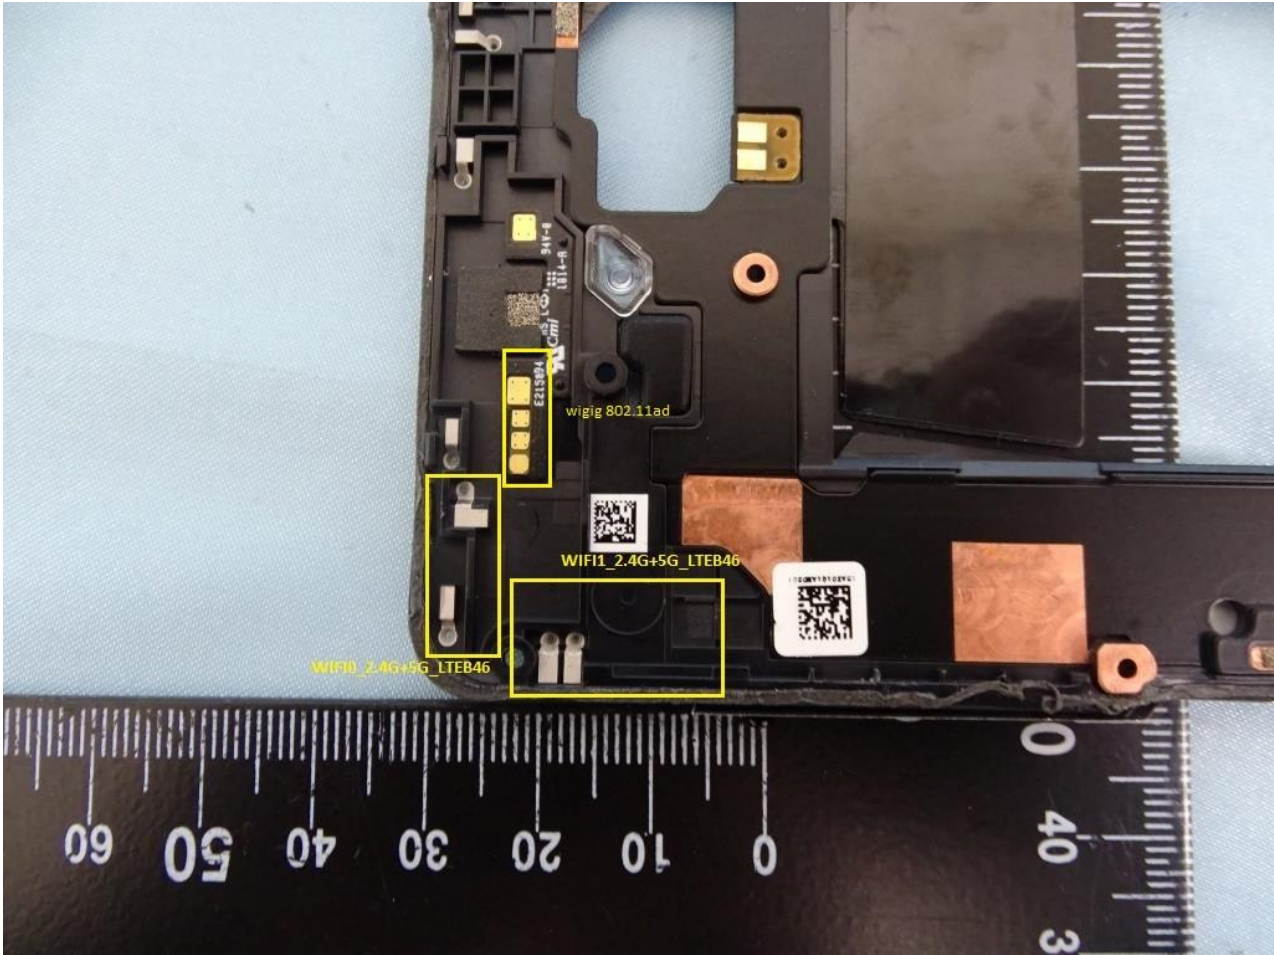

Brand Name: ASUS / Model Name: ASUS_Z01QD