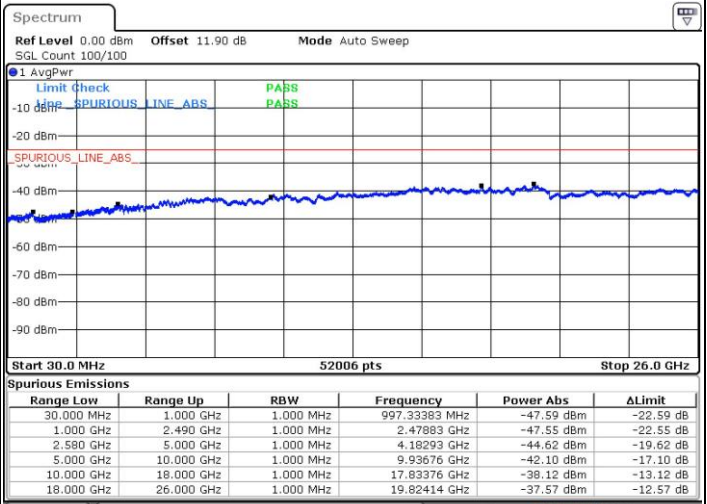

Date: 24.JUL.2018 06:19:03

Date: 24.JUL.2018 06:17:56

Highest Channel / FullIRB

N/A

Date: 24.JUL.2018 06:25:08

LTE Band 7 / 15MHz+15MHz

64QAM

Lowest Channel / 1RB0 and 1RB74

Lowest Channel / 1RB74 and 1RB0

Date: 24.JUL.2018 04:00:45

Date: 24.JUL.2018 03:55:11

Lowest Channel / FullIRB

N/A

Date: 24.JUL.2018 04:01:52

LTE Band 7 / 15MHz+15MHz

64QAM

Middle Channel / 1RB0 and 1RB74

Middle Channel / 1RB74 and 1RB0

Date: 24.JUL.2018 04:08:34

Date: 24.JUL.2018 04:14:09

Middle Channel / FullIRB

N/A

Date: 24.JUL.2018 04:07:27

LTE Band 7 / 15MHz+15MHz