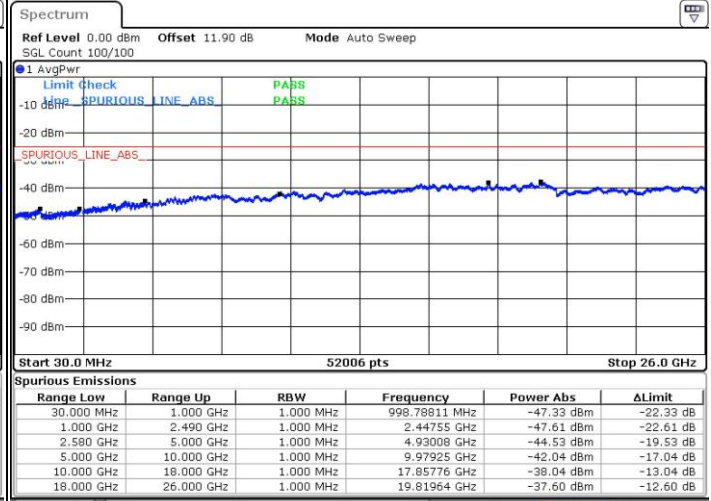

Date: 24.JUL.2018 06:40:24

Middle Channel / FullIRB

N/A

Date: 24.JUL.2018 06:33:26

LTE Band 7 / 15MHz+10MHz

64QAM

Highest Channel / 1RB0 and 1RB49

Highest Channel / 1RB74 and 1RB0

Date: 24.JUL.2018 06:19:03

Date: 24.JUL.2018 06:17:56

Highest Channel / FullIRB

N/A

Date: 24.JUL.2018 06:25:08

LTE Band 7 / 15MHz+15MHz

64QAM

Lowest Channel / 1RB0 and 1RB74

Lowest Channel / 1RB74 and 1RB0

Date: 24.JUL.2018 04:00:45

Date: 24.JUL.2018 03:55:11

Lowest Channel / FullIRB

N/A

Date: 24.JUL.2018 04:01:52

LTE Band 7 / 15MHz+15MHz

64QAM