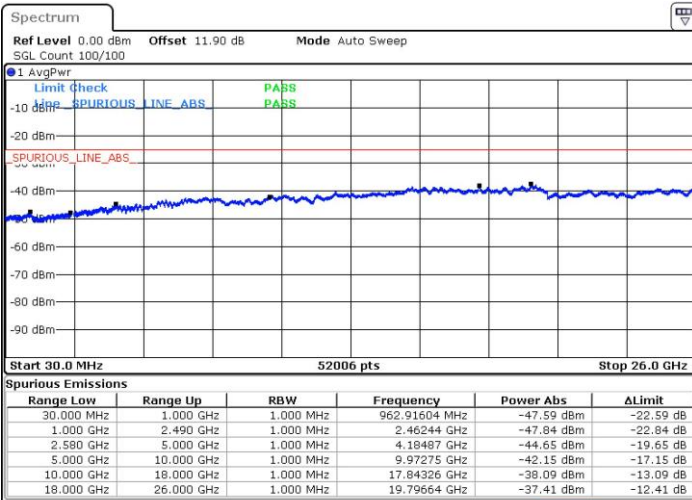

Date: 24 JUL 2018 03:16:26

Lowest Channel / FullIRB

N/A

Date: 24 JUL 2018 03:24:54

LTE Band 7 / 20MHz+10MHz

64QAM

Middle Channel / 1RB0 and 1RB49

Middle Channel / 1RB99 and 1RB0

Date: 24 JUL 2018 03:32:25

Date: 24 JUL 2018 03:44:00

Middle Channel / FullIRB

N/A

Date: 24 JUL 2018 03:31:12

LTE Band 7 / 20MHz+10MHz

64QAM

Highest Channel / 1RB0 and 1RB49

Highest Channel / 1RB99 and 1RB0

Date: 24.JUL.2018 03:48:29

Date: 24.JUL.2018 03:47:22

Highest Channel / FullIRB

N/A

Date: 24.JUL.2018 03:54:04

LTE Band 7 / 20MHz+15MHz

64QAM

Lowest Channel / 1RB0 and 1RB74

Lowest Channel / 1RB99 and 1RB0

Date: 24.JUL.2018 03:54:04

Date: 24.JUL.2018 04:57:37

Lowest Channel / FullIRB

N/A

Date: 24.JUL.2018 05:04:48

LTE Band 7 / 20MHz+15MHz