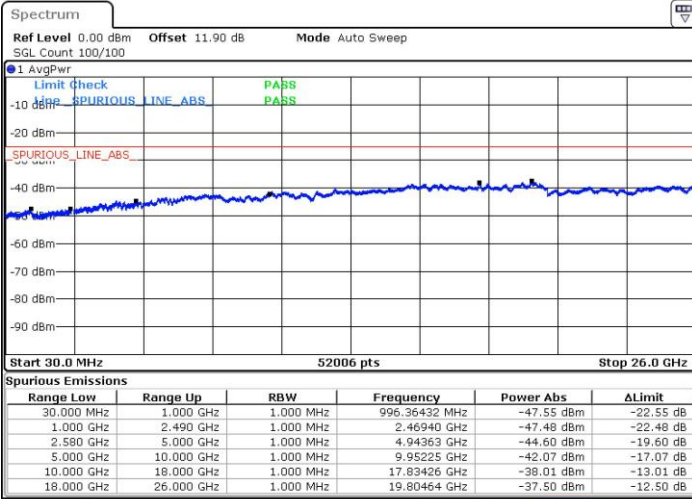

LTE Band 7 / 20MHz+15MHz

64QAM

MiddleChannel / 1RB0 and 1RB74

Middle Channel / 1RB99 and 1RB0

Date: 24.JUL.2018 05:13:45

Date: 24.JUL.2018 05:19:24