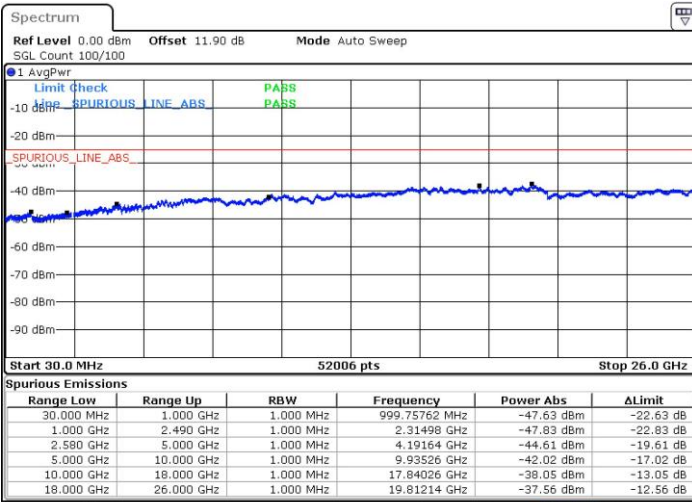

Highest Channel / FullIRB

N/A

Date: 24.JUL.2018 04:56:27

LTE Band 7 / 20MHz+10MHz

64QAM

Lowest Channel / 1RB0 and 1RB49

Lowest Channel / 1RB99 and 1RB0

Date: 24 JUL 2018 03:23:06

Date: 24 JUL 2018 03:16:26

Lowest Channel / FullIRB

N/A

Date: 24 JUL 2018 03:24:54

LTE Band 7 / 20MHz+10MHz

64QAM

Middle Channel / 1RB0 and 1RB49

Middle Channel / 1RB99 and 1RB0

Date: 24 JUL 2018 03:32:25

Date: 24 JUL 2018 03:44:00

Middle Channel / FullIRB

N/A

Date: 24 JUL 2018 03:31:12

LTE Band 7 / 20MHz+10MHz

64QAM

Highest Channel / 1RB0 and 1RB49

Highest Channel / 1RB99 and 1RB0

Date: 24.JUL.2018 03:48:29

Date: 24.JUL.2018 03:47:22

Highest Channel / FullIRB

N/A

Date: 24.JUL.2018 03:54:04

LTE Band 7 / 20MHz+15MHz

64QAM