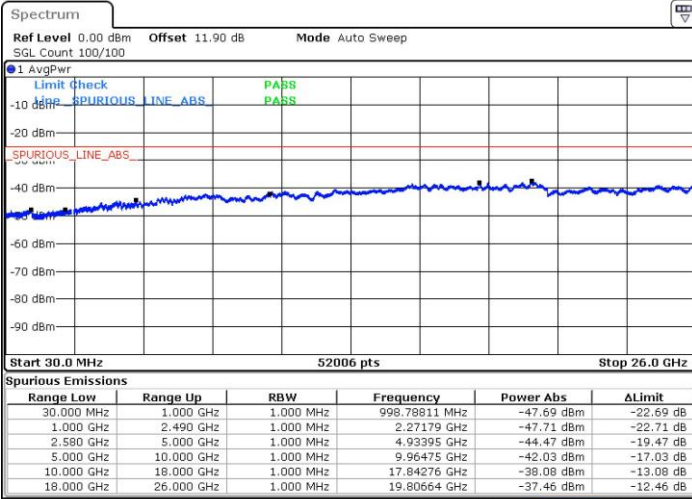

Lowest Channel / FullIRB

N/A

Date: 24 JUL 2018 06:11:16

LTE Band 7 / 15MHz+10MHz

64QAM

Middle Channel / 1RB0 and 1RB49

Middle Channel / 1RB74 and 1RB0

Date: 24.JUL.2018 06:32:10

Date: 24.JUL.2018 06:40:24

Middle Channel / FullIRB

N/A

Date: 24.JUL.2018 06:33:26

LTE Band 7 / 15MHz+10MHz

64QAM

Highest Channel / 1RB0 and 1RB49

Highest Channel / 1RB74 and 1RB0

Date: 24.JUL.2018 06:19:03

Date: 24.JUL.2018 06:17:56

Highest Channel / FullIRB

N/A

Date: 24.JUL.2018 06:25:08

LTE Band 7 / 15MHz+15MHz

64QAM

Lowest Channel / 1RB0 and 1RB74

Lowest Channel / 1RB74 and 1RB0

Date: 24.JUL.2018 04:00:45

Date: 24.JUL.2018 03:55:11

Lowest Channel / FullIRB

N/A

Date: 24.JUL.2018 04:01:52

LTE Band 7 / 15MHz+15MHz

64QAM