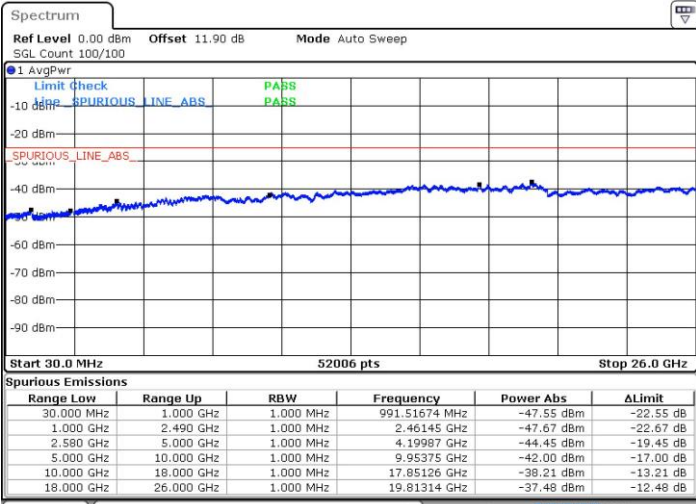

Lowest Channel / 1RB74 and 1RB0

Date: 24.JUL.2018 04:00:45

Date: 24.JUL.2018 03:55:11

Lowest Channel / FullIRB

N/A

Date: 24.JUL.2018 04:01:52

LTE Band 7 / 15MHz+15MHz

64QAM

Middle Channel / 1RB0 and 1RB74

Middle Channel / 1RB74 and 1RB0

Date: 24.JUL.2018 04:08:34

Date: 24.JUL.2018 04:14:09

Middle Channel / FullIRB

N/A

Date: 24.JUL.2018 04:07:27

LTE Band 7 / 15MHz+15MHz