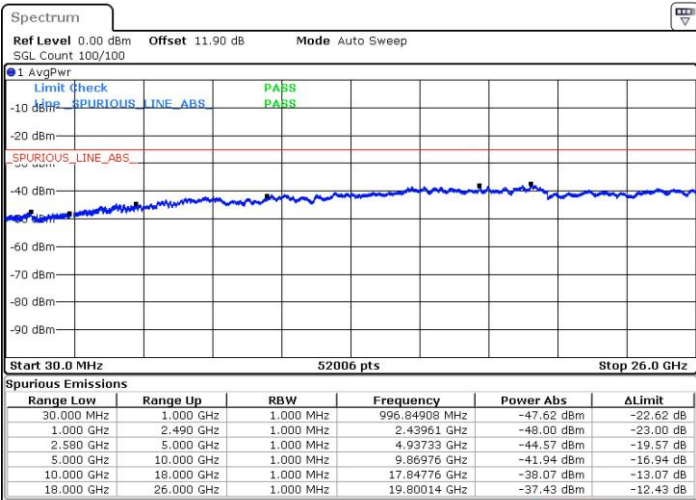

LTE Band 7 / 20MHz+15MHz

64QAM

Highest Channel / 1RB0 and 1RB74

Highest Channel / 1RB99 and 1RB0

Date: 24.JUL.2018 05:24:20

Date: 24.JUL.2018 05:23:06

Highest Channel / FullIRB

N/A

Date: 24.JUL.2018 05:30:09

LTE Band 7 / 20MHz+20MHz

64QAM

Lowest Channel / 1RB0 and 1RB99

Lowest Channel / 1RB99 and 1RB0

Date: 24.JUL.2018 05:37:14

Date: 24.JUL.2018 05:31:18

Lowest Channel / FullIRB

N/A

Date: 24.JUL.2018 05:38:40

LTE Band 7 / 20MHz+20MHz

64QAM

Middle Channel / 1RB0 and 1RB9

Middle Channel / 1RB99 and 1RB0

Date: 24.JUL.2018 05:46:33

Date: 24.JUL.2018 05:53:12

Middle Channel / FullRB

N/A

Date: 24.JUL.2018 05:45:25

LTE Band 7 / 20MHz+20MHz

64QAM

Highest Channel / 1RB0 and 1RB99

Highest Channel / 1RB99 and 1RB0

Date: 24 JUL 2018 05:57:42