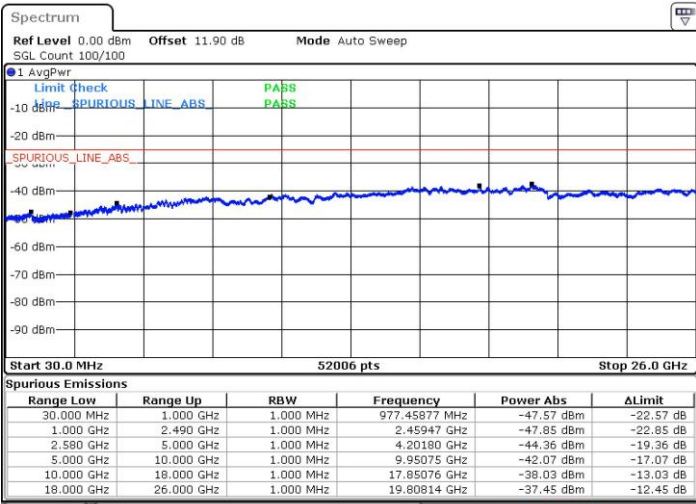

Date: 24.JUL.2018 05:30:09

LTE Band 7 / 20MHz+20MHz

64QAM

Lowest Channel / 1RB0 and 1RB99

Lowest Channel / 1RB99 and 1RB0

Date: 24.JUL.2018 05:37:14

Date: 24.JUL.2018 05:31:18

Lowest Channel / FullIRB

N/A

Date: 24.JUL.2018 05:38:40

LTE Band 7 / 20MHz+20MHz

64QAM

Middle Channel / 1RB0 and 1RB9

Middle Channel / 1RB99 and 1RB0

Date: 24.JUL.2018 05:46:33

Date: 24.JUL.2018 05:53:12

Middle Channel / FullRB

N/A

Date: 24.JUL.2018 05:45:25

LTE Band 7 / 20MHz+20MHz

64QAM

Highest Channel / 1RB0 and 1RB99

Highest Channel / 1RB99 and 1RB0

Date: 24 JUL 2018 05:57:42

Date: 24 JUL 2018 05:56:35

Highest Channel / FullIRB

N/A

Date: 24 JUL 2018 06:03:20

LTE Band 12

Peak-to-Average Ratio

Mode	LTE Band 12 / 10MHz				
Mod.	QPSK		16QAM		Limit: 13dB
RB Size	1RB	Full RB	1RB	Full RB	Result
Lowest CH	3.65	4.70	5.39	5.94	PASS
Middle CH	3.59	4.58	5.30	6.03	
Highest CH	3.59	4.72	5.13	5.97	
Mode	LTE Band 12 / 10MHz				
Mod.	64QAM				Limit: 13dB
RB Size	1RB	Full RB			Result
Lowest CH	5.36	5.97	-	-	PASS
Middle CH	5.51	5.86	-	-	
Highest CH	5.51	5.88	-	-	