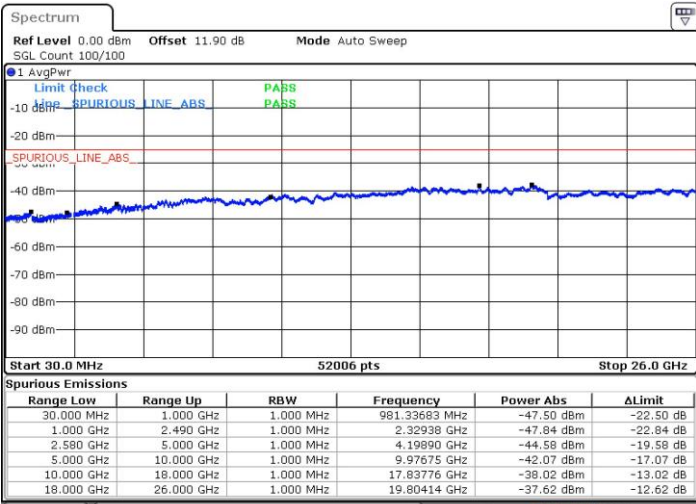

Date: 24.JUL.2018 06:19:03

Date: 24.JUL.2018 06:17:56

Highest Channel / FullIRB

N/A

Date: 24.JUL.2018 06:25:08

LTE Band 7 / 15MHz+15MHz

64QAM

Lowest Channel / 1RB0 and 1RB74

Lowest Channel / 1RB74 and 1RB0

Date: 24.JUL.2018 04:00:45

Date: 24.JUL.2018 03:55:11

Lowest Channel / FullIRB

N/A

Date: 24.JUL.2018 04:01:52

LTE Band 7 / 15MHz+15MHz

64QAM

Middle Channel / 1RB0 and 1RB74

Middle Channel / 1RB74 and 1RB0

Date: 24.JUL.2018 04:08:34

Date: 24.JUL.2018 04:14:09

Middle Channel / FullIRB

N/A

Date: 24.JUL.2018 04:07:27

LTE Band 7 / 15MHz+15MHz