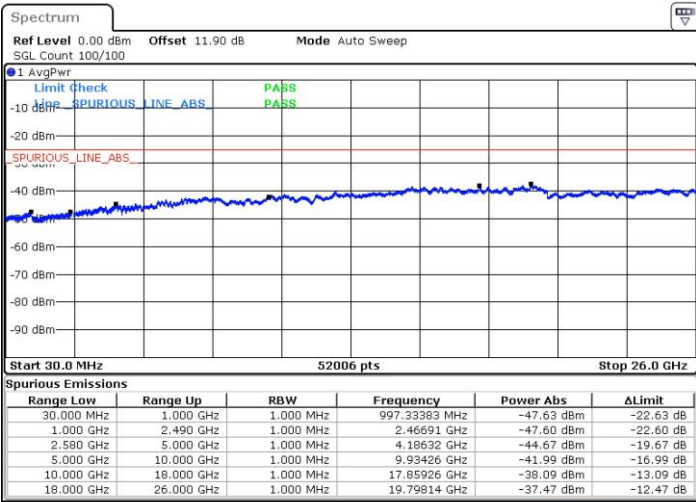

LTE Band 7 / 20MHz+15MHz

64QAM

Highest Channel / 1RB0 and 1RB74

Highest Channel / 1RB99 and 1RB0

Date: 24.JUL.2018 05:24:20

Date: 24.JUL.2018 05:23:06

Highest Channel / FullIRB

N/A

Date: 24.JUL.2018 05:30:09

LTE Band 7 / 20MHz+20MHz

64QAM

Lowest Channel / 1RB0 and 1RB99

Lowest Channel / 1RB99 and 1RB0

Date: 24.JUL.2018 05:37:14

Date: 24.JUL.2018 05:31:18

Lowest Channel / FullIRB

N/A

Date: 24.JUL.2018 05:38:40

LTE Band 7 / 20MHz+20MHz

64QAM

Middle Channel / 1RB0 and 1RB9

Middle Channel / 1RB99 and 1RB0

Date: 24.JUL.2018 05:46:33

Date: 24.JUL.2018 05:53:12