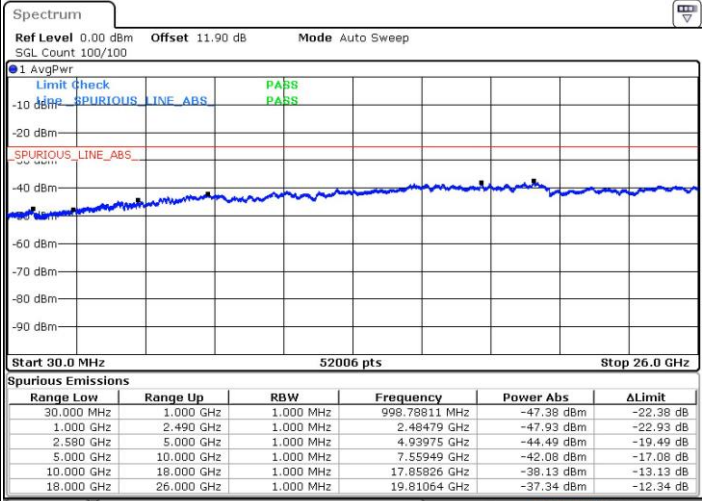

Lowest Channel / 1RB74 and 1RB0

Date: 24.JUL.2018 04:00:45

Date: 24.JUL.2018 03:55:11

Lowest Channel / FullIRB

N/A

Date: 24.JUL.2018 04:01:52

LTE Band 7 / 15MHz+15MHz

64QAM

Middle Channel / 1RB0 and 1RB74

Middle Channel / 1RB74 and 1RB0

Date: 24.JUL.2018 04:08:34

Date: 24.JUL.2018 04:14:09

Middle Channel / FullIRB

N/A

Date: 24.JUL.2018 04:07:27

LTE Band 7 / 15MHz+15MHz

64QAM

Highest Channel / 1RB0 and 1RB74

Highest Channel / 1RB74 and 1RB0

Date: 24.JUL.2018 04:18:36

Date: 24.JUL.2018 04:17:29

Highest Channel / FullIRB

N/A

Date: 24.JUL.2018 04:24:11

LTE Band 7 / 15MHz+20MHz

64QAM

Lowest Channel / 1RB0 and 1RB99

Lowest Channel / 1RB74 and 1RB0

Date: 24 JUL 2018 04:30:53

Date: 24 JUL 2018 04:25:18

Lowest Channel / FullIRB

N/A