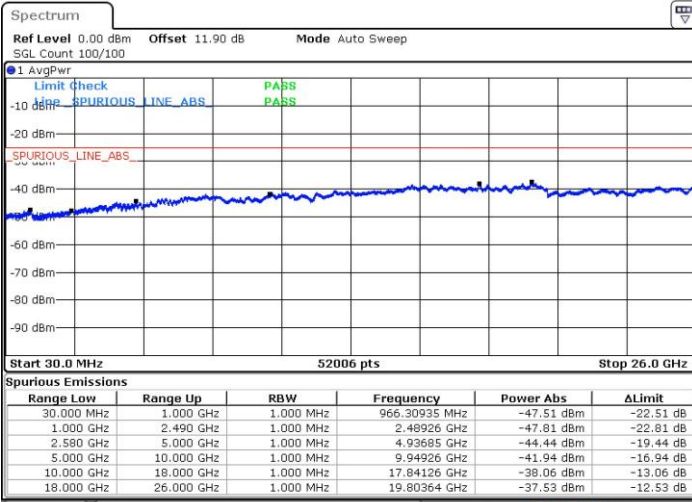

Date: 24.JUL.2018 06:19:03

Date: 24.JUL.2018 06:17:56

Highest Channel / FullIRB

N/A

Date: 24.JUL.2018 06:25:08

LTE Band 7 / 15MHz+15MHz

64QAM

Lowest Channel / 1RB0 and 1RB74

Lowest Channel / 1RB74 and 1RB0

Date: 24.JUL.2018 04:00:45

Date: 24.JUL.2018 03:55:11

Lowest Channel / FullIRB

N/A

Date: 24.JUL.2018 04:01:52

LTE Band 7 / 15MHz+15MHz

64QAM

Middle Channel / 1RB0 and 1RB74

Middle Channel / 1RB74 and 1RB0

Date: 24.JUL.2018 04:08:34

Date: 24.JUL.2018 04:14:09

Middle Channel / FullIRB

N/A

Date: 24.JUL.2018 04:07:27

LTE Band 7 / 15MHz+15MHz