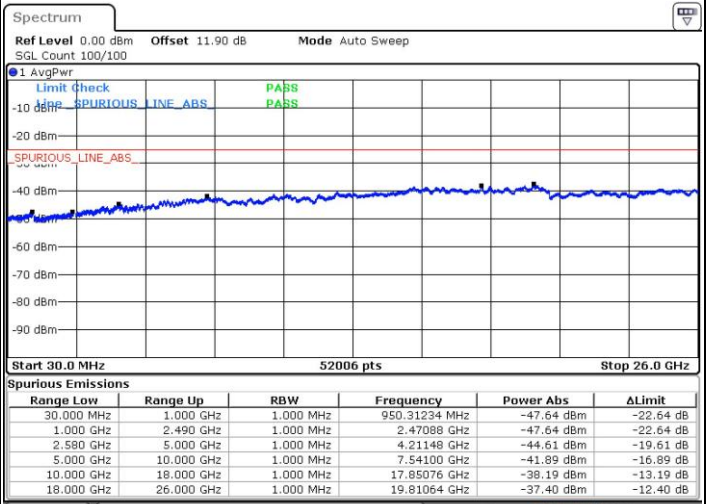

Date: 24.JUL.2018 05:30:09

LTE Band 7 / 20MHz+20MHz

64QAM

Lowest Channel / 1RB0 and 1RB99

Lowest Channel / 1RB99 and 1RB0

Date: 24.JUL.2018 05:37:14

Date: 24.JUL.2018 05:31:18

Lowest Channel / FullIRB

N/A

Date: 24.JUL.2018 05:38:40

LTE Band 7 / 20MHz+20MHz

64QAM

Middle Channel / 1RB0 and 1RB9

Middle Channel / 1RB99 and 1RB0

Date: 24.JUL.2018 05:46:33

Date: 24.JUL.2018 05:53:12

Middle Channel / FullRB

N/A

Date: 24.JUL.2018 05:45:25

LTE Band 7 / 20MHz+20MHz

64QAM

Highest Channel / 1RB0 and 1RB99

Highest Channel / 1RB99 and 1RB0

Date: 24 JUL 2018 05:57:42

Date: 24 JUL 2018 05:56:35

Highest Channel / FullIRB

N/A

Date: 24 JUL 2018 06:03:20

LTE Band 12

Peak-to-Average Ratio

Mode	LTE Band 12 / 10MHz				
Mod.	QPSK		16QAM		Limit: 13dB
RB Size	1RB	Full RB	1RB	Full RB	Result
Lowest CH	3.65	4.70	5.39	5.94	PASS
Middle CH	3.59	4.58	5.30	6.03	
Highest CH	3.59	4.72	5.13	5.97	
Mode	LTE Band 12 / 10MHz				
Mod.	64QAM				Limit: 13dB
RB Size	1RB	Full RB			Result
Lowest CH	5.36	5.97	-	-	PASS
Middle CH	5.51	5.86	-	-	
Highest CH	5.51	5.88	-	-	