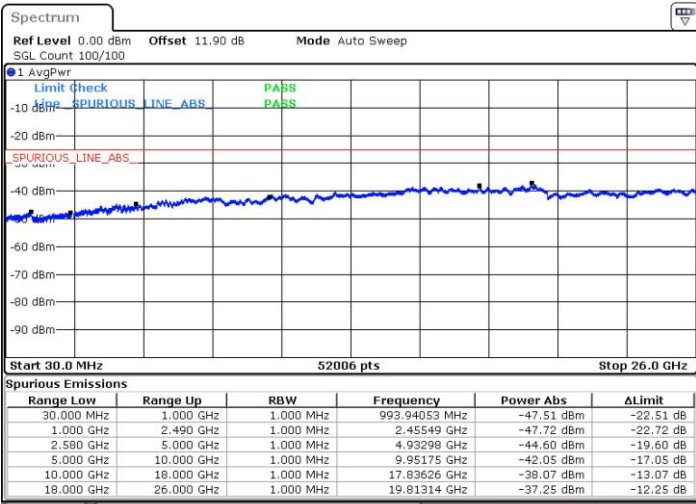

Date: 24.JUL.2018 05:30:09

LTE Band 7 / 20MHz+20MHz

64QAM

Lowest Channel / 1RB0 and 1RB99

Lowest Channel / 1RB99 and 1RB0

Date: 24.JUL.2018 05:37:14

Date: 24.JUL.2018 05:31:18

Lowest Channel / FullIRB

N/A

Date: 24.JUL.2018 05:38:40

LTE Band 7 / 20MHz+20MHz

64QAM

Middle Channel / 1RB0 and 1RB9

Middle Channel / 1RB99 and 1RB0

Date: 24.JUL.2018 05:46:33

Date: 24.JUL.2018 05:53:12

Middle Channel / FullRB

N/A

Date: 24.JUL.2018 05:45:25

LTE Band 7 / 20MHz+20MHz

64QAM

Highest Channel / 1RB0 and 1RB99

Highest Channel / 1RB99 and 1RB0

Date: 24 JUL 2018 05:57:42

Date: 24 JUL 2018 05:56:35

Highest Channel / FullIRB

N/A

Date: 24 JUL 2018 06:03:20

LTE Band 12

Peak-to-Average Ratio

Mode	LTE Band 12 / 10MHz				
Mod.	QPSK		16QAM		Limit: 13dB
RB Size	1RB	Full RB	1RB	Full RB	Result
Lowest CH	3.65	4.70	5.39	5.94	PASS
Middle CH	3.59	4.58	5.30	6.03	
Highest CH	3.59	4.72	5.13	5.97	
Mode	LTE Band 12 / 10MHz				
Mod.	64QAM				Limit: 13dB
RB Size	1RB	Full RB			Result
Lowest CH	5.36	5.97	-	-	PASS
Middle CH	5.51	5.86	-	-	
Highest CH	5.51	5.88	-	-	