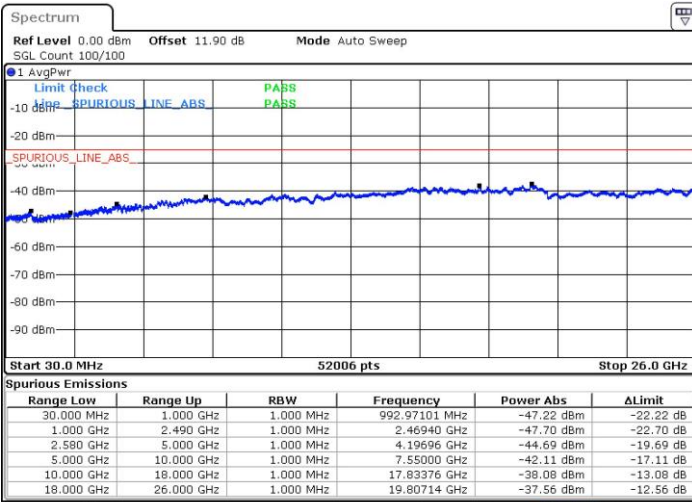

Highest Channel / FullIRB

N/A

Date: 24.JUL.2018 04:56:27

LTE Band 7 / 20MHz+10MHz

64QAM

Lowest Channel / 1RB0 and 1RB49

Lowest Channel / 1RB99 and 1RB0

Date: 24 JUL 2018 03:23:06

Date: 24 JUL 2018 03:16:26

Lowest Channel / FullIRB

N/A

Date: 24 JUL 2018 03:24:54

LTE Band 7 / 20MHz+10MHz

64QAM

Middle Channel / 1RB0 and 1RB49

Middle Channel / 1RB99 and 1RB0

Date: 24 JUL 2018 03:32:25

Date: 24 JUL 2018 03:44:00

Middle Channel / FullIRB

N/A

Date: 24 JUL 2018 03:31:12

LTE Band 7 / 20MHz+10MHz

64QAM

Highest Channel / 1RB0 and 1RB49

Highest Channel / 1RB99 and 1RB0

Date: 24.JUL.2018 03:48:29

Date: 24.JUL.2018 03:47:22

Highest Channel / FullIRB

N/A

Date: 24.JUL.2018 03:54:04

LTE Band 7 / 20MHz+15MHz

64QAM