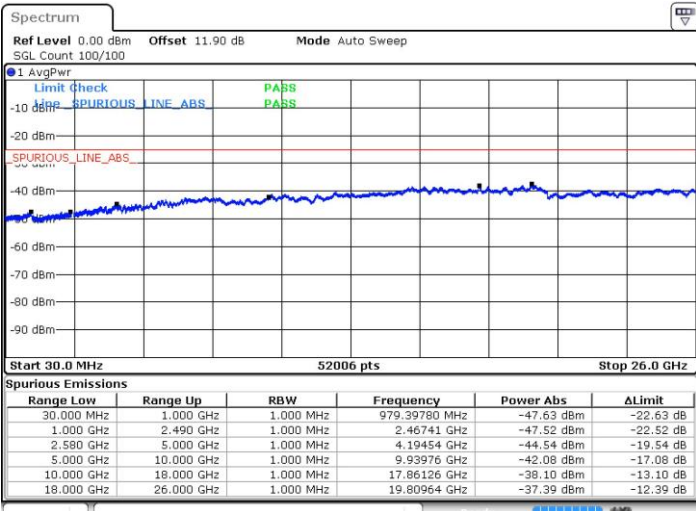

Lowest Channel / FullIRB

N/A

Date: 24 JUL 2018 06:11:16

LTE Band 7 / 15MHz+10MHz

64QAM

Middle Channel / 1RB0 and 1RB49

Middle Channel / 1RB74 and 1RB0

Date: 24.JUL.2018 06:32:10

Date: 24.JUL.2018 06:40:24

Middle Channel / FullIRB

N/A

Date: 24.JUL.2018 06:33:26

LTE Band 7 / 15MHz+10MHz

64QAM

Highest Channel / 1RB0 and 1RB49

Highest Channel / 1RB74 and 1RB0

Date: 24.JUL.2018 06:19:03

Date: 24.JUL.2018 06:17:56

Highest Channel / FullIRB

N/A

Date: 24.JUL.2018 06:25:08

LTE Band 7 / 15MHz+15MHz

64QAM

Lowest Channel / 1RB0 and 1RB74