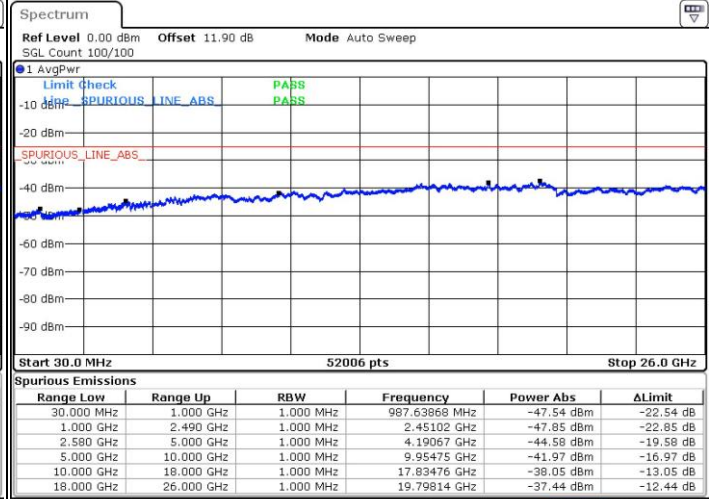

Lowest Channel / FullIRB

N/A

Date: 24 JUL 2018 06:11:16

LTE Band 7 / 15MHz+10MHz

64QAM

Middle Channel / 1RB0 and 1RB49

Middle Channel / 1RB74 and 1RB0

Date: 24.JUL.2018 06:32:10

Date: 24.JUL.2018 06:40:24

Middle Channel / FullIRB

N/A

Date: 24.JUL.2018 06:33:26

LTE Band 7 / 15MHz+10MHz

64QAM

Highest Channel / 1RB0 and 1RB49

Highest Channel / 1RB74 and 1RB0

Date: 24.JUL.2018 06:19:03

Date: 24.JUL.2018 06:17:56

Highest Channel / FullIRB

N/A

Date: 24.JUL.2018 06:25:08

LTE Band 7 / 15MHz+15MHz

64QAM

Lowest Channel / 1RB0 and 1RB74

Lowest Channel / 1RB74 and 1RB0

Date: 24.JUL.2018 04:00:45

Date: 24.JUL.2018 03:55:11

Lowest Channel / FullIRB

N/A

Date: 24.JUL.2018 04:01:52

LTE Band 7 / 15MHz+15MHz

64QAM