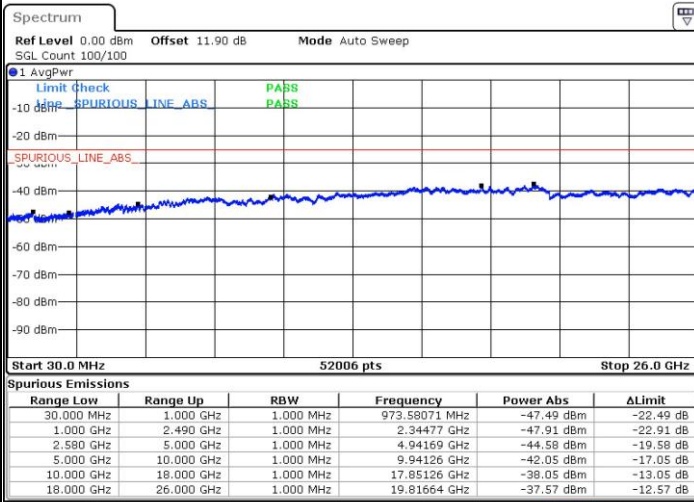

Date: 24 JUL 2018 04:32:00

LTE Band 7 / 15MHz+20MHz

64QAM

Middle Channel / 1RB0 and 1RB9

Middle Channel / 1RB74 and 1RB0

Date: 24.JUL.2018 04:38:42

Date: 24.JUL.2018 04:44:17

Middle Channel / FullRB

N/A

Date: 24.JUL.2018 04:37:35

LTE Band 7 / 15MHz+20MHz

64QAM

Highest Channel / 1RB0 and 1RB99

Highest Channel / 1RB74 and 1RB0

Date: 24.JUL.2018 04:48:45

Date: 24.JUL.2018 04:47:38

Highest Channel / FullIRB

N/A

Date: 24.JUL.2018 04:56:27

LTE Band 7 / 20MHz+10MHz

64QAM

Lowest Channel / 1RB0 and 1RB49

Lowest Channel / 1RB99 and 1RB0

Date: 24 JUL 2018 03:23:06

Date: 24 JUL 2018 03:16:26

Lowest Channel / FullIRB

N/A

Date: 24 JUL 2018 03:24:54

LTE Band 7 / 20MHz+10MHz

64QAM

Middle Channel / 1RB0 and 1RB49

Middle Channel / 1RB99 and 1RB0