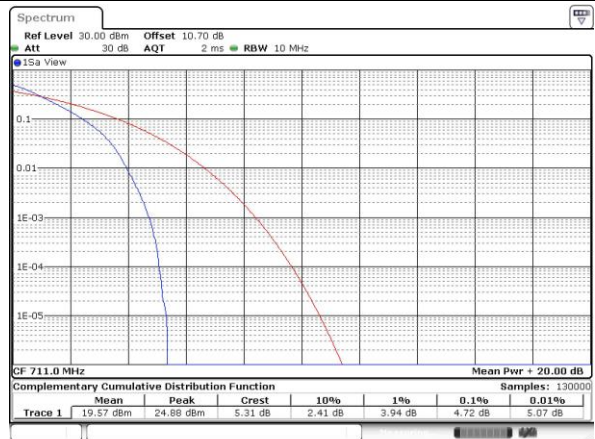

Date: 24 JUL 2018 05:56:35

Highest Channel / FullIRB

N/A

Date: 24 JUL 2018 06:03:20

LTE Band 12

Peak-to-Average Ratio

Mode	LTE Band 12 / 10MHz				
Mod.	QPSK		16QAM		Limit: 13dB
RB Size	1RB	Full RB	1RB	Full RB	Result
Lowest CH	3.65	4.70	5.39	5.94	PASS
Middle CH	3.59	4.58	5.30	6.03	
Highest CH	3.59	4.72	5.13	5.97	
Mode	LTE Band 12 / 10MHz				
Mod.	64QAM				Limit: 13dB
RB Size	1RB	Full RB			Result
Lowest CH	5.36	5.97	-	-	PASS
Middle CH	5.51	5.86	-	-	
Highest CH	5.51	5.88	-	-	

LTE Band 12 / 10MHz / QPSK

Lowest Channel / 1RB

Date: 6 JUL 2018 22:14:37

Lowest Channel / Full RB

Date: 6 JUL 2018 22:14:26

Middle Channel / 1RB

Date: 6 JUL 2018 22:14:57

Middle Channel / Full RB

Date: 6 JUL 2018 22:15:10

Highest Channel / 1RB

Date: 6 JUL 2018 22:15:56

Highest Channel / Full RB

Date: 6 JUL 2018 22:15:26