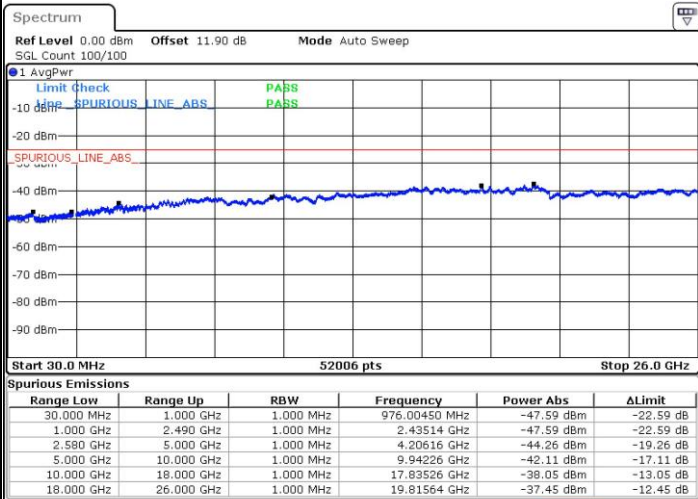

Lowest Channel / 1RB0 and 1RB74

Lowest Channel / 1RB99 and 1RB0

Date: 24.JUL.2018 03:54:04

Date: 24.JUL.2018 04:57:37

Lowest Channel / FullIRB

N/A

Date: 24.JUL.2018 05:04:48

LTE Band 7 / 20MHz+15MHz

LTE Band 7 / 20MHz+15MHz

64QAM

Highest Channel / 1RB0 and 1RB74

Highest Channel / 1RB99 and 1RB0

Date: 24.JUL.2018 05:24:20

Date: 24.JUL.2018 05:23:06

Highest Channel / FullIRB

N/A

Date: 24.JUL.2018 05:30:09

LTE Band 7 / 20MHz+20MHz

64QAM

Lowest Channel / 1RB0 and 1RB99

Lowest Channel / 1RB99 and 1RB0

Date: 24.JUL.2018 05:37:14

Date: 24.JUL.2018 05:31:18

Lowest Channel / FullIRB