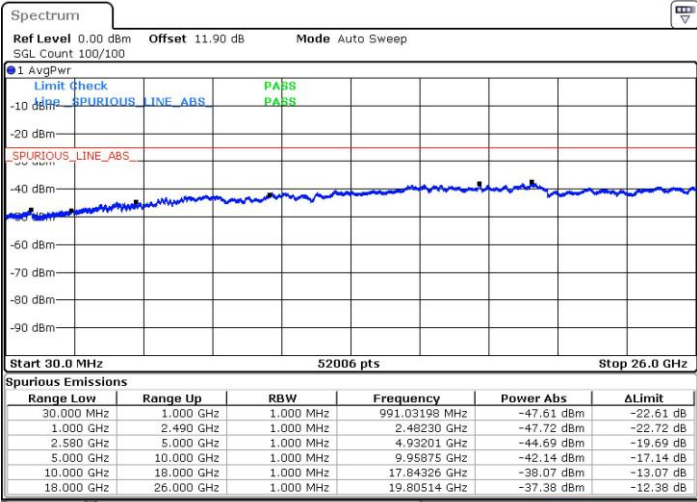

N/A

Date: 24.JUL.2018 04:37:35

LTE Band 7 / 15MHz+20MHz

64QAM

Highest Channel / 1RB0 and 1RB99

Highest Channel / 1RB74 and 1RB0

Date: 24.JUL.2018 04:48:45

Date: 24.JUL.2018 04:47:38

Highest Channel / FullIRB

N/A

Date: 24.JUL.2018 04:56:27

LTE Band 7 / 20MHz+10MHz

64QAM

Lowest Channel / 1RB0 and 1RB49

Lowest Channel / 1RB99 and 1RB0

Date: 24 JUL 2018 03:23:06

Date: 24 JUL 2018 03:16:26

Lowest Channel / FullIRB

N/A

Date: 24 JUL 2018 03:24:54

LTE Band 7 / 20MHz+10MHz

64QAM

Middle Channel / 1RB0 and 1RB49

Middle Channel / 1RB99 and 1RB0

Date: 24 JUL 2018 03:32:25

Date: 24 JUL 2018 03:44:00

Middle Channel / FullIRB

N/A

Date: 24 JUL 2018 03:31:12

LTE Band 7 / 20MHz+10MHz

64QAM

Highest Channel / 1RB0 and 1RB49