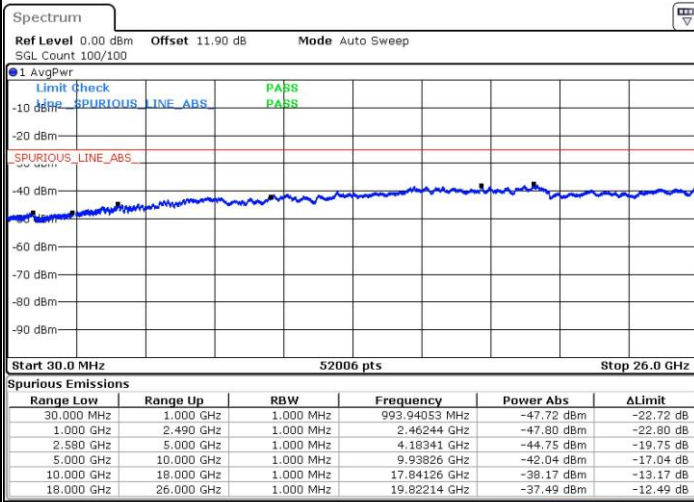

Date: 24 JUL 2018 04:32:00

LTE Band 7 / 15MHz+20MHz

64QAM

Middle Channel / 1RB0 and 1RB9

Middle Channel / 1RB74 and 1RB0

Date: 24.JUL.2018 04:38:42

Date: 24.JUL.2018 04:44:17

Middle Channel / FullRB

N/A

Date: 24.JUL.2018 04:37:35

LTE Band 7 / 15MHz+20MHz

64QAM

Highest Channel / 1RB0 and 1RB99

Highest Channel / 1RB74 and 1RB0

Date: 24.JUL.2018 04:48:45

Date: 24.JUL.2018 04:47:38

Highest Channel / FullIRB

N/A

Date: 24.JUL.2018 04:56:27

LTE Band 7 / 20MHz+10MHz

64QAM

Lowest Channel / 1RB0 and 1RB49

Lowest Channel / 1RB99 and 1RB0

Date: 24 JUL 2018 03:23:06

Date: 24 JUL 2018 03:16:26

Lowest Channel / FullIRB

N/A

Date: 24 JUL 2018 03:24:54

LTE Band 7 / 20MHz+10MHz

64QAM

Middle Channel / 1RB0 and 1RB49

Middle Channel / 1RB99 and 1RB0