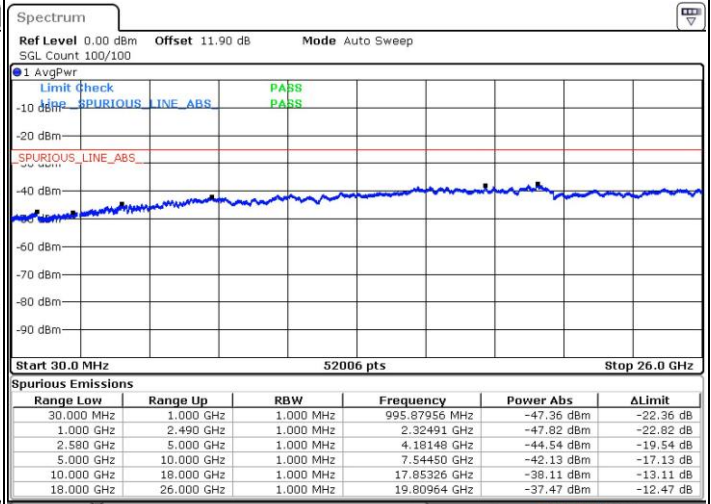

LTE Band 7 / 10MHz+20MHz

64QAM

MiddleChannel / 1RB0 and 1RB99

Middle Channel / 1RB49 and 1RB0

Date: 24 JUL 2018 02:37:39

Date: 24 JUL 2018 03:04:17

Middle Channel / FullIRB

N/A

Date: 24 JUL 2018 02:46:40

LTE Band 7 / 10MHz+20MHz

64QAM

Highest Channel / 1RB0 and 1RB99

Highest Channel / 1RB49 and 1RB0

Date: 24 JUL 2018 03:09:25

Date: 24 JUL 2018 03:08:16

Highest Channel / FullIRB

N/A

Date: 24 JUL 2018 03:15:19

LTE Band 7 / 15MHz+10MHz

64QAM

Lowest Channel / 1RB0 and 1RB49

Lowest Channel / 1RB74 and 1RB0

Date: 24 JUL 2018 06:10:09

Date: 24 JUL 2018 06:04:28