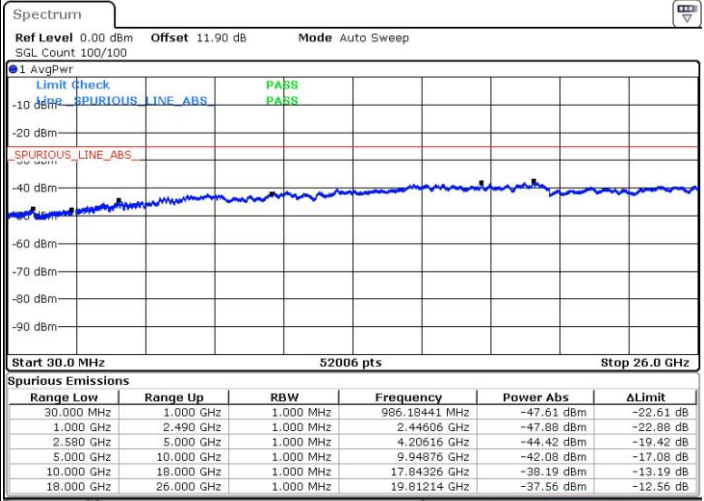

N/A

Date: 24.JUL.2018 04:37:35

LTE Band 7 / 15MHz+20MHz

64QAM

Highest Channel / 1RB0 and 1RB99

Highest Channel / 1RB74 and 1RB0

Date: 24.JUL.2018 04:48:45

Date: 24.JUL.2018 04:47:38

Highest Channel / FullIRB

N/A

Date: 24.JUL.2018 04:56:27

LTE Band 7 / 20MHz+10MHz

64QAM

Lowest Channel / 1RB0 and 1RB49

Lowest Channel / 1RB99 and 1RB0

Date: 24 JUL 2018 03:23:06

Date: 24 JUL 2018 03:16:26

Lowest Channel / FullIRB

N/A

Date: 24 JUL 2018 03:24:54

LTE Band 7 / 20MHz+10MHz

64QAM

Middle Channel / 1RB0 and 1RB49

Middle Channel / 1RB99 and 1RB0

Date: 24 JUL 2018 03:32:25

Date: 24 JUL 2018 03:44:00

Middle Channel / FullIRB

N/A

Date: 24 JUL 2018 03:31:12

LTE Band 7 / 20MHz+10MHz

64QAM

Highest Channel / 1RB0 and 1RB49