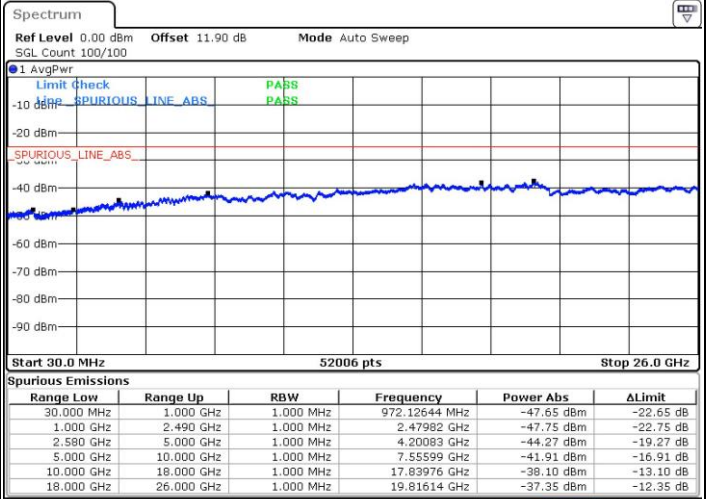

LTE Band 7 / 20MHz+15MHz

64QAM

MiddleChannel / 1RB0 and 1RB74

Middle Channel / 1RB99 and 1RB0

Date: 24.JUL.2018 05:13:45

Date: 24.JUL.2018 05:19:24