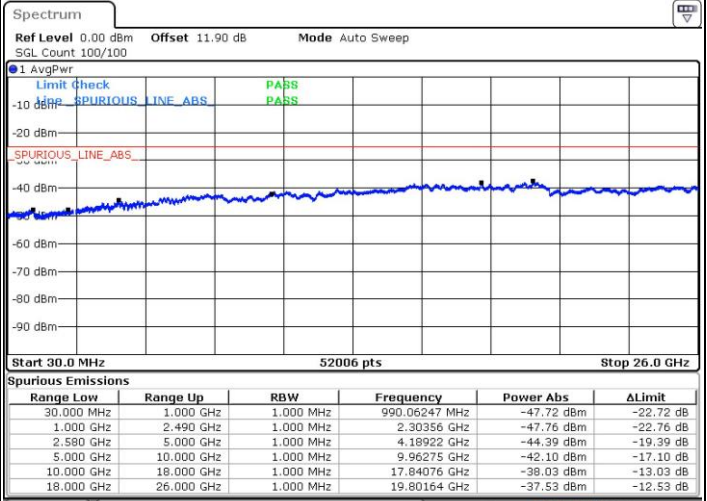

Date: 24 JUL 2018 03:32:25

Date: 24 JUL 2018 03:44:00

Middle Channel / FullIRB

N/A

Date: 24 JUL 2018 03:31:12

LTE Band 7 / 20MHz+10MHz

64QAM

Highest Channel / 1RB0 and 1RB49

Highest Channel / 1RB99 and 1RB0

Date: 24.JUL.2018 03:48:29

Date: 24.JUL.2018 03:47:22

Highest Channel / FullIRB

N/A

Date: 24.JUL.2018 03:54:04

LTE Band 7 / 20MHz+15MHz

64QAM

Lowest Channel / 1RB0 and 1RB74

Lowest Channel / 1RB99 and 1RB0

Date: 24.JUL.2018 03:54:04

Date: 24.JUL.2018 04:57:37

Lowest Channel / FullIRB

N/A

Date: 24.JUL.2018 05:04:48

LTE Band 7 / 20MHz+15MHz