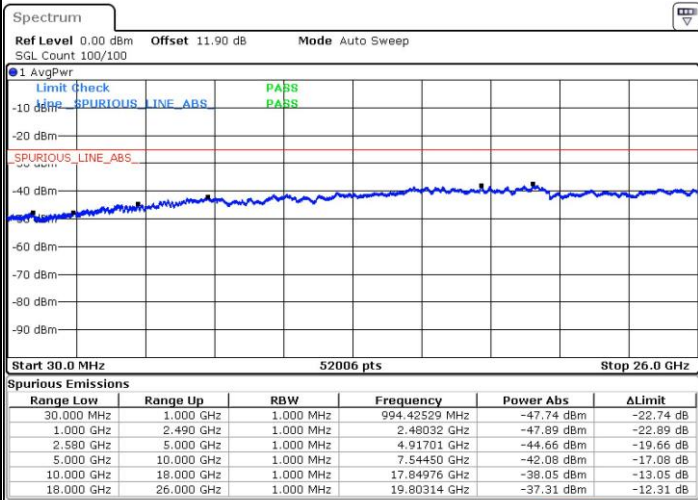

Highest Channel / 1RB99 and 1RB0

Date: 24.JUL.2018 03:48:29

Date: 24.JUL.2018 03:47:22

Highest Channel / FullIRB

N/A

Date: 24.JUL.2018 03:54:04

LTE Band 7 / 20MHz+15MHz

64QAM

Lowest Channel / 1RB0 and 1RB74

Lowest Channel / 1RB99 and 1RB0

Date: 24.JUL.2018 03:54:04

Date: 24.JUL.2018 04:57:37

Lowest Channel / FullIRB

N/A

Date: 24.JUL.2018 05:04:48

LTE Band 7 / 20MHz+15MHz

64QAM

MiddleChannel / 1RB0 and 1RB74

Middle Channel / 1RB99 and 1RB0

Date: 24.JUL.2018 05:13:45

Date: 24.JUL.2018 05:19:24

Middle Channel / FullIRB

N/A

Date: 24.JUL.2018 05:12:23

LTE Band 7 / 20MHz+15MHz

64QAM

Highest Channel / 1RB0 and 1RB74

Highest Channel / 1RB99 and 1RB0

Date: 24.JUL.2018 05:24:20

Date: 24.JUL.2018 05:23:06

Highest Channel / FullIRB

N/A