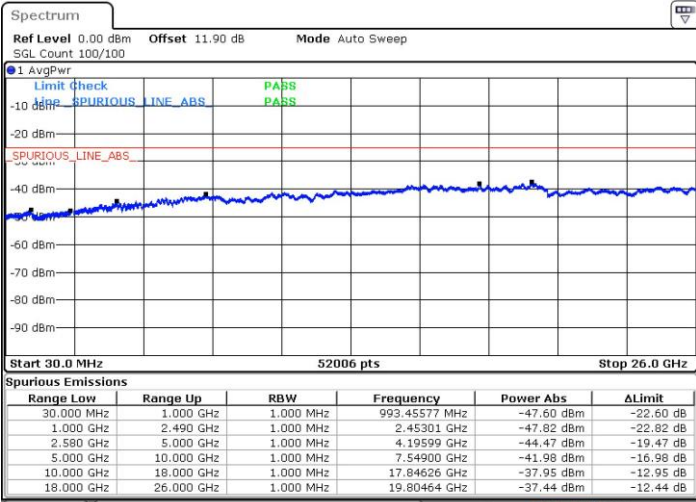

LTE Band 7 / 15MHz+20MHz

64QAM

Lowest Channel / 1RB0 and 1RB99

Lowest Channel / 1RB74 and 1RB0

Date: 24 JUL 2018 04:30:53

Date: 24 JUL 2018 04:25:18

Lowest Channel / FullIRB

N/A

Date: 24 JUL 2018 04:32:00

LTE Band 7 / 15MHz+20MHz

64QAM

Middle Channel / 1RB0 and 1RB9

Middle Channel / 1RB74 and 1RB0

Date: 24.JUL.2018 04:38:42

Date: 24.JUL.2018 04:44:17

Middle Channel / FullRB

N/A

Date: 24.JUL.2018 04:37:35

LTE Band 7 / 15MHz+20MHz

64QAM

Highest Channel / 1RB0 and 1RB99

Highest Channel / 1RB74 and 1RB0

Date: 24.JUL.2018 04:48:45

Date: 24.JUL.2018 04:47:38

Highest Channel / FullIRB

N/A

Date: 24.JUL.2018 04:56:27

LTE Band 7 / 20MHz+10MHz

64QAM

Lowest Channel / 1RB0 and 1RB49

Lowest Channel / 1RB99 and 1RB0

Date: 24 JUL 2018 03:23:06