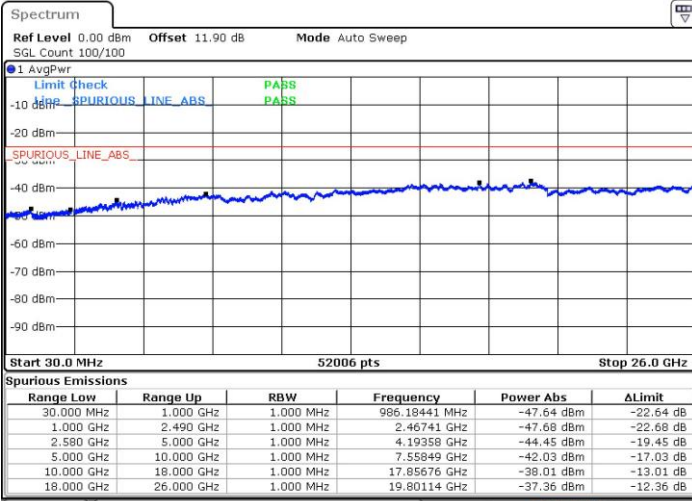

Date: 24.JUL.2018 06:40:24

Middle Channel / FullIRB

N/A

Date: 24.JUL.2018 06:33:26

LTE Band 7 / 15MHz+10MHz

64QAM

Highest Channel / 1RB0 and 1RB49

Highest Channel / 1RB74 and 1RB0

Date: 24.JUL.2018 06:19:03

Date: 24.JUL.2018 06:17:56

Highest Channel / FullIRB

N/A

Date: 24.JUL.2018 06:25:08

LTE Band 7 / 15MHz+15MHz

64QAM

Lowest Channel / 1RB0 and 1RB74

Lowest Channel / 1RB74 and 1RB0

Date: 24.JUL.2018 04:00:45

Date: 24.JUL.2018 03:55:11

Lowest Channel / FullIRB

N/A

Date: 24.JUL.2018 04:01:52

LTE Band 7 / 15MHz+15MHz

64QAM