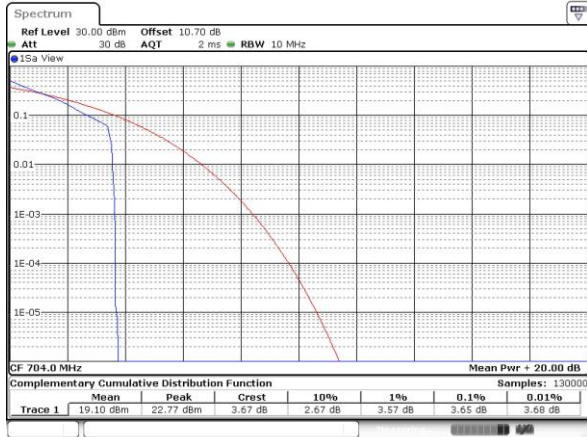

Middle Channel / FullRB

N/A

Date: 24.JUL.2018 05:45:25

LTE Band 7 / 20MHz+20MHz

64QAM

Highest Channel / 1RB0 and 1RB99

Highest Channel / 1RB99 and 1RB0

Date: 24 JUL 2018 05:57:42

Date: 24 JUL 2018 05:56:35

Highest Channel / FullIRB

N/A

Date: 24 JUL 2018 06:03:20

LTE Band 12

Peak-to-Average Ratio

Mode	LTE Band 12 / 10MHz				
Mod.	QPSK		16QAM		Limit: 13dB
RB Size	1RB	Full RB	1RB	Full RB	Result
Lowest CH	3.65	4.70	5.39	5.94	PASS
Middle CH	3.59	4.58	5.30	6.03	
Highest CH	3.59	4.72	5.13	5.97	
Mode	LTE Band 12 / 10MHz				
Mod.	64QAM				Limit: 13dB
RB Size	1RB	Full RB			Result
Lowest CH	5.36	5.97	-	-	PASS
Middle CH	5.51	5.86	-	-	
Highest CH	5.51	5.88	-	-	

LTE Band 12 / 10MHz / QPSK

Lowest Channel / 1RB

Date: 6 JUL 2018 22:14:37

Lowest Channel / Full RB

Date: 6 JUL 2018 22:14:26

Middle Channel / 1RB

Date: 6 JUL 2018 22:14:57

Middle Channel / Full RB