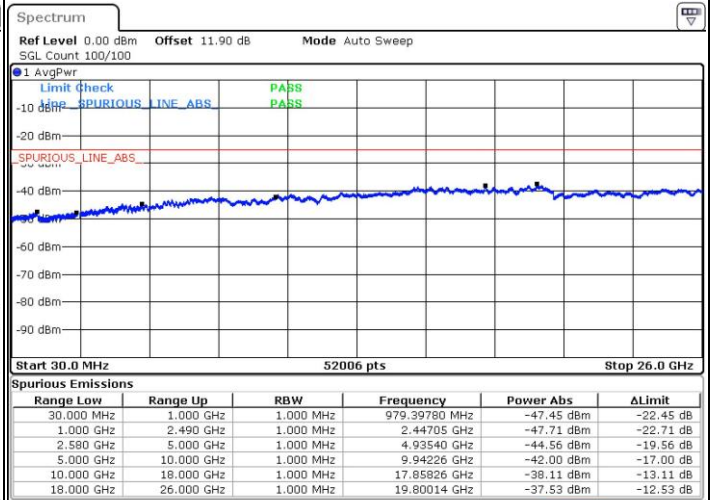

LTE Band 7 / 10MHz+20MHz

64QAM

MiddleChannel / 1RB0 and 1RB99

Middle Channel / 1RB49 and 1RB0

Date: 24 JUL 2018 02:37:39

Date: 24 JUL 2018 03:04:17

Middle Channel / FullIRB

N/A

Date: 24 JUL 2018 02:46:40

LTE Band 7 / 10MHz+20MHz

64QAM

Highest Channel / 1RB0 and 1RB99

Highest Channel / 1RB49 and 1RB0

Date: 24 JUL 2018 03:09:25

Date: 24 JUL 2018 03:08:16

Highest Channel / FullIRB

N/A

Date: 24 JUL 2018 03:15:19

LTE Band 7 / 15MHz+10MHz

64QAM

Lowest Channel / 1RB0 and 1RB49

Lowest Channel / 1RB74 and 1RB0

Date: 24 JUL 2018 06:10:09

Date: 24 JUL 2018 06:04:28

Lowest Channel / FullIRB

N/A

Date: 24 JUL 2018 06:11:16

LTE Band 7 / 15MHz+10MHz

64QAM

Middle Channel / 1RB0 and 1RB49

Middle Channel / 1RB74 and 1RB0

Date: 24.JUL.2018 06:32:10