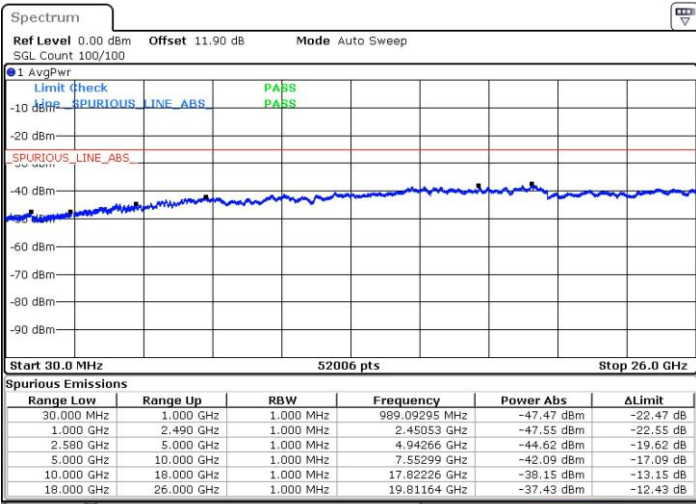

LTE Band 7 / 10MHz+20MHz

64QAM

MiddleChannel / 1RB0 and 1RB99

Middle Channel / 1RB49 and 1RB0

Date: 24 JUL 2018 02:37:39

Date: 24 JUL 2018 03:04:17

Middle Channel / FullIRB

N/A

Date: 24 JUL 2018 02:46:40

LTE Band 7 / 10MHz+20MHz

64QAM

Highest Channel / 1RB0 and 1RB99

Highest Channel / 1RB49 and 1RB0

Date: 24 JUL 2018 03:09:25

Date: 24 JUL 2018 03:08:16

Highest Channel / FullIRB

N/A

Date: 24 JUL 2018 03:15:19

LTE Band 7 / 15MHz+10MHz

64QAM

Lowest Channel / 1RB0 and 1RB49

Lowest Channel / 1RB74 and 1RB0

Date: 24 JUL 2018 06:10:09

Date: 24 JUL 2018 06:04:28