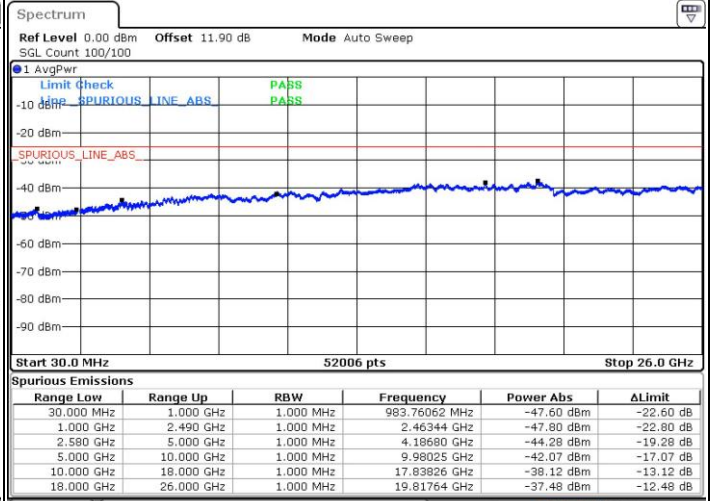

LTE Band 7 / 15MHz+20MHz

64QAM

Lowest Channel / 1RB0 and 1RB99

Lowest Channel / 1RB74 and 1RB0

Date: 24 JUL 2018 04:30:53

Date: 24 JUL 2018 04:25:18

Lowest Channel / FullIRB

N/A

Date: 24 JUL 2018 04:32:00

LTE Band 7 / 15MHz+20MHz

64QAM

Middle Channel / 1RB0 and 1RB9

Middle Channel / 1RB74 and 1RB0

Date: 24.JUL.2018 04:38:42

Date: 24.JUL.2018 04:44:17

Middle Channel / FullRB

N/A

Date: 24.JUL.2018 04:37:35

LTE Band 7 / 15MHz+20MHz

64QAM

Highest Channel / 1RB0 and 1RB99

Highest Channel / 1RB74 and 1RB0

Date: 24.JUL.2018 04:48:45

Date: 24.JUL.2018 04:47:38

Highest Channel / FullIRB

N/A

Date: 24.JUL.2018 04:56:27

LTE Band 7 / 20MHz+10MHz

64QAM

Lowest Channel / 1RB0 and 1RB49

Lowest Channel / 1RB99 and 1RB0

Date: 24 JUL 2018 03:23:06