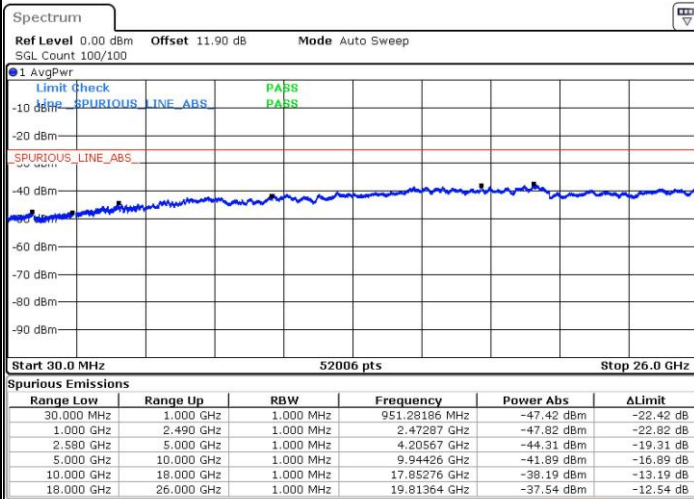

N/A

Date: 24.JUL.2018 05:38:40

LTE Band 7 / 20MHz+20MHz

64QAM

Middle Channel / 1RB0 and 1RB9

Middle Channel / 1RB99 and 1RB0

Date: 24.JUL.2018 05:46:33

Date: 24.JUL.2018 05:53:12

Middle Channel / FullRB

N/A

Date: 24.JUL.2018 05:45:25

LTE Band 7 / 20MHz+20MHz

64QAM

Highest Channel / 1RB0 and 1RB99

Highest Channel / 1RB99 and 1RB0

Date: 24 JUL 2018 05:57:42

Date: 24 JUL 2018 05:56:35

Highest Channel / FullIRB

N/A

Date: 24 JUL 2018 06:03:20

LTE Band 12

Peak-to-Average Ratio

Mode	LTE Band 12 / 10MHz				
Mod.	QPSK		16QAM		Limit: 13dB
RB Size	1RB	Full RB	1RB	Full RB	Result
Lowest CH	3.65	4.70	5.39	5.94	PASS
Middle CH	3.59	4.58	5.30	6.03	
Highest CH	3.59	4.72	5.13	5.97	
Mode	LTE Band 12 / 10MHz				
Mod.	64QAM				Limit: 13dB
RB Size	1RB	Full RB			Result
Lowest CH	5.36	5.97	-	-	PASS
Middle CH	5.51	5.86	-	-	
Highest CH	5.51	5.88	-	-	

LTE Band 12 / 10MHz / QPSK

Lowest Channel / 1RB

Date: 6 JUL 2018 22:14:37

Lowest Channel / Full RB

Date: 6 JUL 2018 22:14:26

Middle Channel / 1RB

Date: 6 JUL 2018 22:14:57

Middle Channel / Full RB