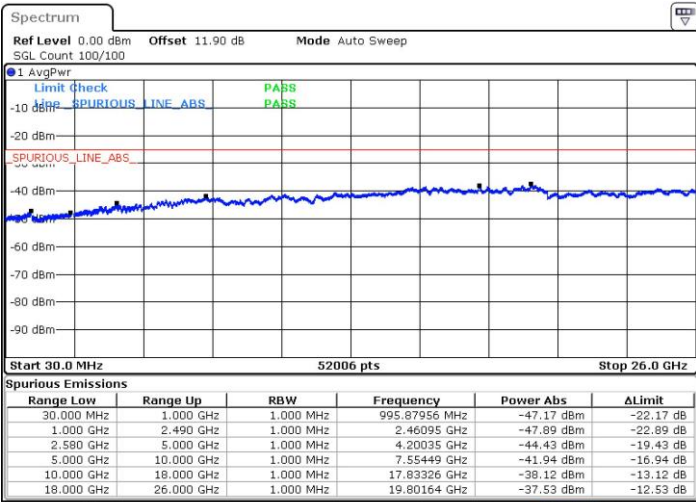

LTE Band 7 / 10MHz+20MHz

64QAM

MiddleChannel / 1RB0 and 1RB99

Middle Channel / 1RB49 and 1RB0

Date: 24 JUL 2018 02:37:39

Date: 24 JUL 2018 03:04:17

Middle Channel / FullIRB

N/A

Date: 24 JUL 2018 02:46:40

LTE Band 7 / 10MHz+20MHz

64QAM

Highest Channel / 1RB0 and 1RB99

Highest Channel / 1RB49 and 1RB0

Date: 24 JUL 2018 03:09:25

Date: 24 JUL 2018 03:08:16

Highest Channel / FullIRB

N/A

Date: 24 JUL 2018 03:15:19

LTE Band 7 / 15MHz+10MHz

64QAM

Lowest Channel / 1RB0 and 1RB49

Lowest Channel / 1RB74 and 1RB0

Date: 24 JUL 2018 06:10:09

Date: 24 JUL 2018 06:04:28

Lowest Channel / FullIRB

N/A

Date: 24 JUL 2018 06:11:16

LTE Band 7 / 15MHz+10MHz

64QAM

Middle Channel / 1RB0 and 1RB49

Middle Channel / 1RB74 and 1RB0

Date: 24.JUL.2018 06:32:10