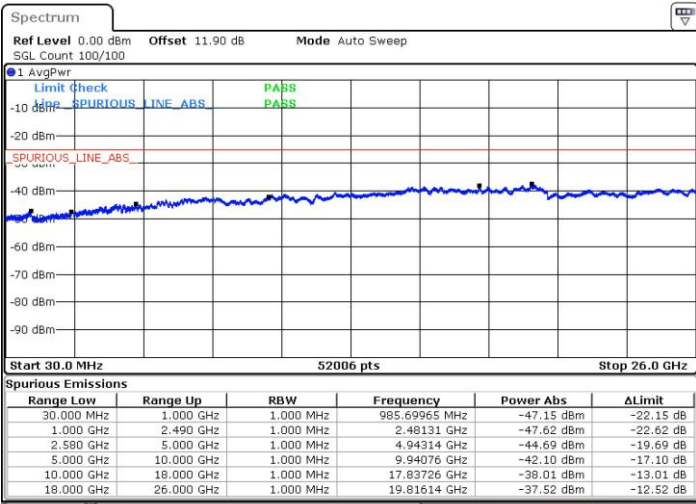

LTE Band 7 / 10MHz+20MHz

64QAM

MiddleChannel / 1RB0 and 1RB99

Middle Channel / 1RB49 and 1RB0

Date: 24 JUL 2018 02:37:39

Date: 24 JUL 2018 03:04:17

Middle Channel / FullIRB

N/A

Date: 24 JUL 2018 02:46:40

LTE Band 7 / 10MHz+20MHz

64QAM

Highest Channel / 1RB0 and 1RB99

Highest Channel / 1RB49 and 1RB0

Date: 24 JUL 2018 03:09:25

Date: 24 JUL 2018 03:08:16

Highest Channel / FullIRB

N/A

Date: 24 JUL 2018 03:15:19

LTE Band 7 / 15MHz+10MHz

64QAM

Lowest Channel / 1RB0 and 1RB49

Lowest Channel / 1RB74 and 1RB0

Date: 24 JUL 2018 06:10:09

Date: 24 JUL 2018 06:04:28