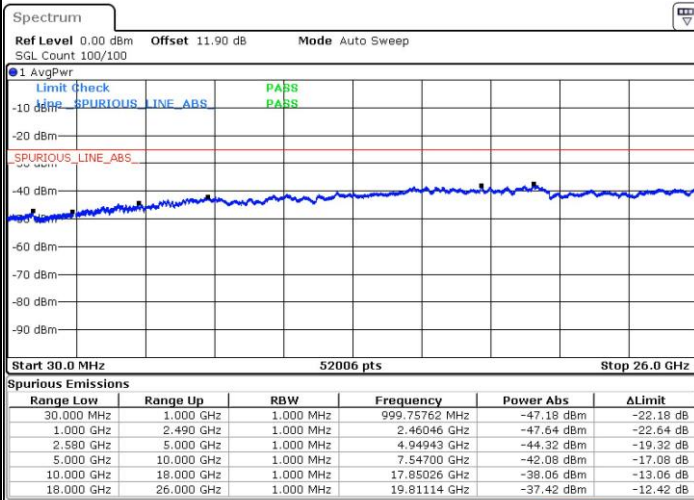

N/A

Date: 24.JUL.2018 05:38:40

LTE Band 7 / 20MHz+20MHz

64QAM

Middle Channel / 1RB0 and 1RB9

Middle Channel / 1RB99 and 1RB0

Date: 24.JUL.2018 05:46:33

Date: 24.JUL.2018 05:53:12

Middle Channel / FullRB

N/A

Date: 24.JUL.2018 05:45:25

LTE Band 7 / 20MHz+20MHz

64QAM

Highest Channel / 1RB0 and 1RB99

Highest Channel / 1RB99 and 1RB0

Date: 24 JUL 2018 05:57:42

Date: 24 JUL 2018 05:56:35

Highest Channel / FullIRB

N/A

Date: 24 JUL 2018 06:03:20

LTE Band 12

Peak-to-Average Ratio

Mode	LTE Band 12 / 10MHz				
Mod.	QPSK		16QAM		Limit: 13dB
RB Size	1RB	Full RB	1RB	Full RB	Result
Lowest CH	3.65	4.70	5.39	5.94	PASS
Middle CH	3.59	4.58	5.30	6.03	
Highest CH	3.59	4.72	5.13	5.97	
Mode	LTE Band 12 / 10MHz				
Mod.	64QAM				Limit: 13dB
RB Size	1RB	Full RB			Result
Lowest CH	5.36	5.97	-	-	PASS
Middle CH	5.51	5.86	-	-	
Highest CH	5.51	5.88	-	-	

LTE Band 12 / 10MHz / QPSK

Lowest Channel / 1RB

Date: 6 JUL 2018 22:14:37

Lowest Channel / Full RB

Date: 6 JUL 2018 22:14:26

Middle Channel / 1RB

Date: 6 JUL 2018 22:14:57

Middle Channel / Full RB