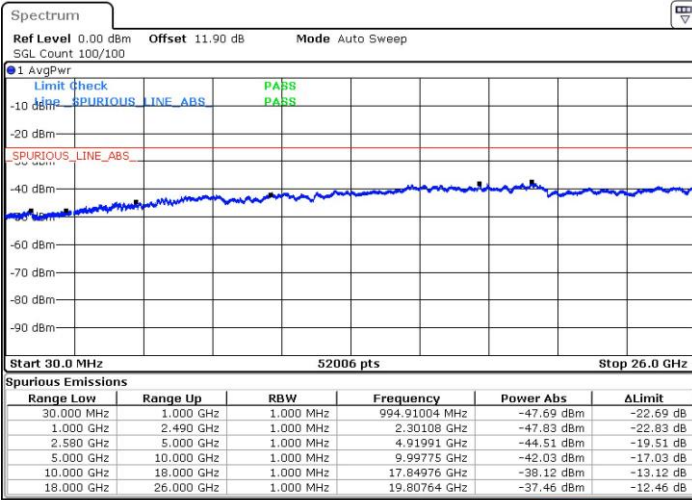

Highest Channel / 1RB99 and 1RB0

Date: 24.JUL.2018 03:48:29

Date: 24.JUL.2018 03:47:22

Highest Channel / FullIRB

N/A

Date: 24.JUL.2018 03:54:04

LTE Band 7 / 20MHz+15MHz

64QAM

Lowest Channel / 1RB0 and 1RB74

Lowest Channel / 1RB99 and 1RB0

Date: 24.JUL.2018 03:54:04

Date: 24.JUL.2018 04:57:37

Lowest Channel / FullIRB

N/A

Date: 24.JUL.2018 05:04:48

LTE Band 7 / 20MHz+15MHz

64QAM

MiddleChannel / 1RB0 and 1RB74

Middle Channel / 1RB99 and 1RB0

Date: 24.JUL.2018 05:13:45

Date: 24.JUL.2018 05:19:24

Middle Channel / FullIRB

N/A

Date: 24.JUL.2018 05:12:23

LTE Band 7 / 20MHz+15MHz

64QAM

Highest Channel / 1RB0 and 1RB74

Highest Channel / 1RB99 and 1RB0

Date: 24.JUL.2018 05:24:20

Date: 24.JUL.2018 05:23:06

Highest Channel / FullIRB

N/A