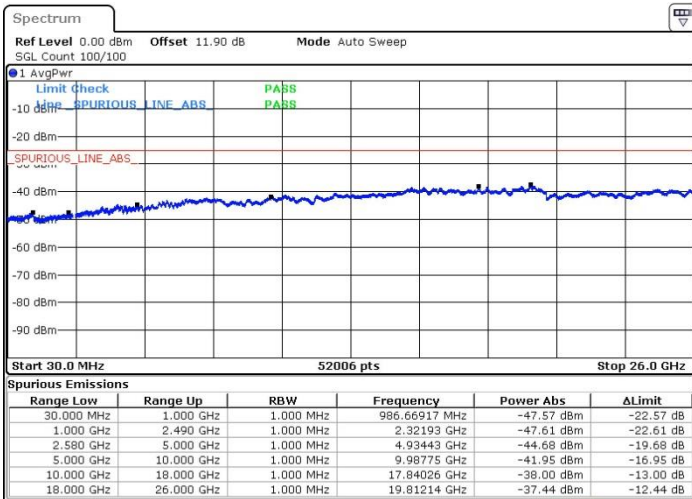

Date: 24 JUL 2018 03:32:25

Date: 24 JUL 2018 03:44:00

Middle Channel / FullIRB

N/A

Date: 24 JUL 2018 03:31:12

LTE Band 7 / 20MHz+10MHz

64QAM

Highest Channel / 1RB0 and 1RB49

Highest Channel / 1RB99 and 1RB0

Date: 24.JUL.2018 03:48:29

Date: 24.JUL.2018 03:47:22

Highest Channel / FullIRB

N/A

Date: 24.JUL.2018 03:54:04

LTE Band 7 / 20MHz+15MHz

64QAM

Lowest Channel / 1RB0 and 1RB74

Lowest Channel / 1RB99 and 1RB0

Date: 24.JUL.2018 03:54:04

Date: 24.JUL.2018 04:57:37

Lowest Channel / FullIRB

N/A

Date: 24.JUL.2018 05:04:48

LTE Band 7 / 20MHz+15MHz