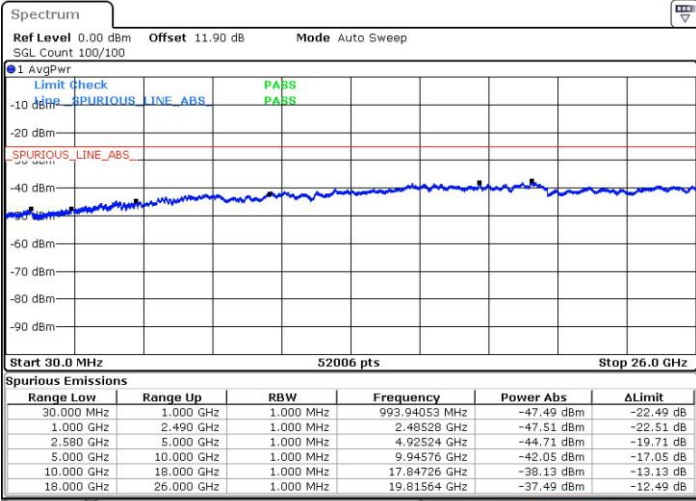

LTE Band 7 / 15MHz+20MHz

64QAM

Lowest Channel / 1RB0 and 1RB99

Lowest Channel / 1RB74 and 1RB0

Date: 24 JUL 2018 04:30:53

Date: 24 JUL 2018 04:25:18

Lowest Channel / FullIRB

N/A

Date: 24 JUL 2018 04:32:00

LTE Band 7 / 15MHz+20MHz

64QAM

Middle Channel / 1RB0 and 1RB9

Middle Channel / 1RB74 and 1RB0

Date: 24.JUL.2018 04:38:42

Date: 24.JUL.2018 04:44:17

Middle Channel / FullRB

N/A

Date: 24.JUL.2018 04:37:35

LTE Band 7 / 15MHz+20MHz

64QAM

Highest Channel / 1RB0 and 1RB99

Highest Channel / 1RB74 and 1RB0

Date: 24.JUL.2018 04:48:45

Date: 24.JUL.2018 04:47:38

Highest Channel / FullIRB

N/A

Date: 24.JUL.2018 04:56:27

LTE Band 7 / 20MHz+10MHz

64QAM

Lowest Channel / 1RB0 and 1RB49

Lowest Channel / 1RB99 and 1RB0

Date: 24 JUL 2018 03:23:06