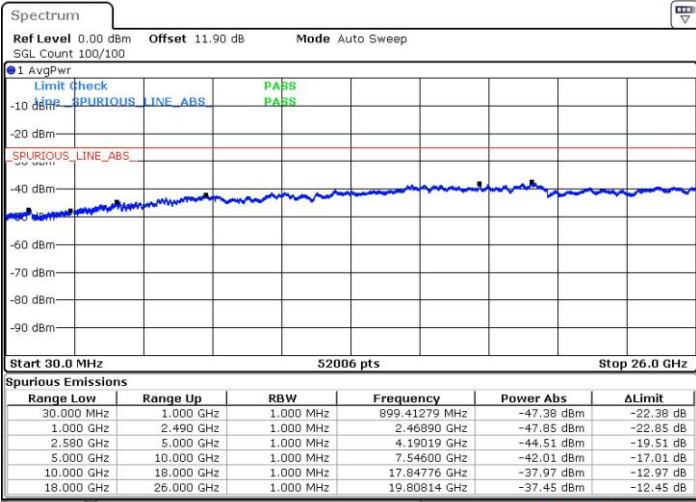

Highest Channel / 1RB99 and 1RB0

Date: 24.JUL.2018 03:48:29

Date: 24.JUL.2018 03:47:22

Highest Channel / FullIRB

N/A

Date: 24.JUL.2018 03:54:04

LTE Band 7 / 20MHz+15MHz

64QAM

Lowest Channel / 1RB0 and 1RB74

Lowest Channel / 1RB99 and 1RB0

Date: 24.JUL.2018 03:54:04

Date: 24.JUL.2018 04:57:37

Lowest Channel / FullIRB

N/A

Date: 24.JUL.2018 05:04:48

LTE Band 7 / 20MHz+15MHz

LTE Band 7 / 20MHz+15MHz

64QAM

Highest Channel / 1RB0 and 1RB74

Highest Channel / 1RB99 and 1RB0

Date: 24.JUL.2018 05:24:20

Date: 24.JUL.2018 05:23:06

Highest Channel / FullIRB

N/A