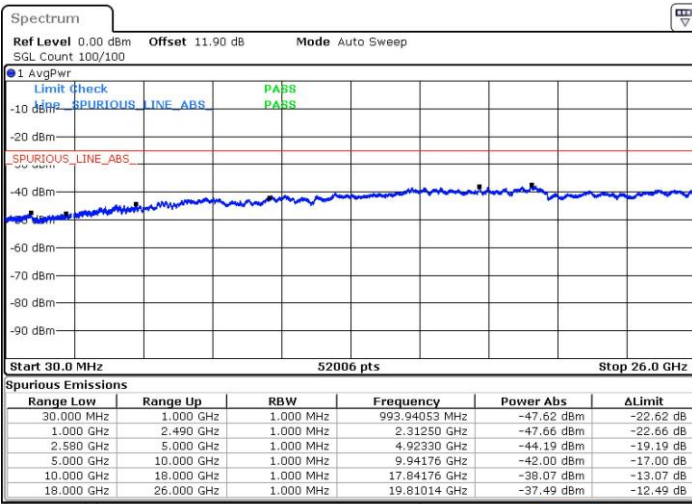

Date: 24 JUL 2018 02:46:40

LTE Band 7 / 10MHz+20MHz

64QAM

Highest Channel / 1RB0 and 1RB99

Highest Channel / 1RB49 and 1RB0

Date: 24 JUL 2018 03:09:25

Date: 24 JUL 2018 03:08:16

Highest Channel / FullIRB

N/A

Date: 24 JUL 2018 03:15:19

LTE Band 7 / 15MHz+10MHz

64QAM

Lowest Channel / 1RB0 and 1RB49

Lowest Channel / 1RB74 and 1RB0

Date: 24 JUL 2018 06:10:09

Date: 24 JUL 2018 06:04:28

Lowest Channel / FullIRB

N/A

Date: 24 JUL 2018 06:11:16

LTE Band 7 / 15MHz+10MHz

64QAM

Middle Channel / 1RB0 and 1RB49

Middle Channel / 1RB74 and 1RB0

Date: 24.JUL.2018 06:32:10

Date: 24.JUL.2018 06:40:24

Middle Channel / FullIRB

N/A

Date: 24.JUL.2018 06:33:26

LTE Band 7 / 15MHz+10MHz

64QAM

Highest Channel / 1RB0 and 1RB49

Highest Channel / 1RB74 and 1RB0