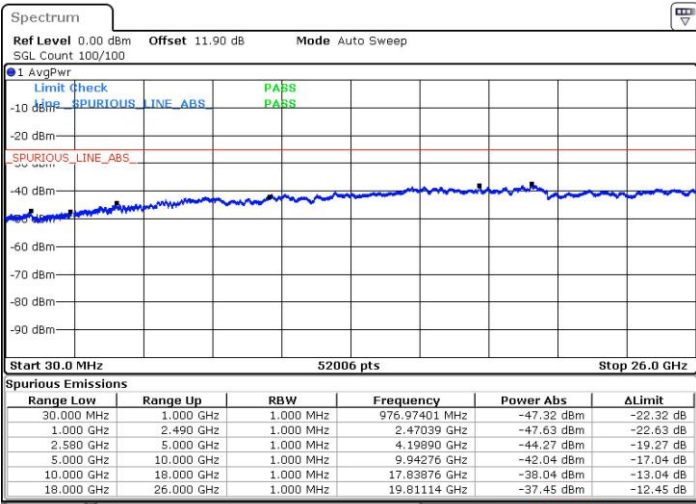

LTE Band 7 / 15MHz+20MHz

64QAM

Lowest Channel / 1RB0 and 1RB99

Lowest Channel / 1RB74 and 1RB0

Date: 24 JUL 2018 04:30:53

Date: 24 JUL 2018 04:25:18

Lowest Channel / FullIRB

N/A

Date: 24 JUL 2018 04:32:00

LTE Band 7 / 15MHz+20MHz

64QAM

Middle Channel / 1RB0 and 1RB9

Middle Channel / 1RB74 and 1RB0

Date: 24.JUL.2018 04:38:42

Date: 24.JUL.2018 04:44:17

Middle Channel / FullRB

N/A

Date: 24.JUL.2018 04:37:35

LTE Band 7 / 15MHz+20MHz

64QAM

Highest Channel / 1RB0 and 1RB99

Highest Channel / 1RB74 and 1RB0

Date: 24.JUL.2018 04:48:45

Date: 24.JUL.2018 04:47:38