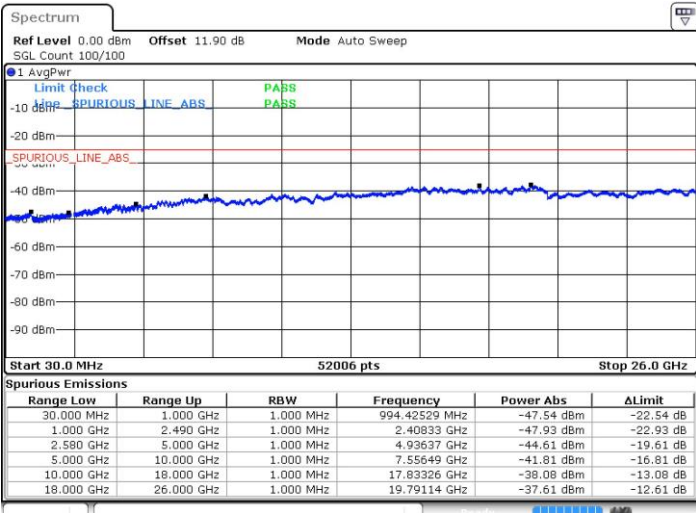

Lowest Channel / FullIRB

N/A

Date: 24 JUL 2018 06:11:16

LTE Band 7 / 15MHz+10MHz

64QAM

Middle Channel / 1RB0 and 1RB49

Middle Channel / 1RB74 and 1RB0

Date: 24.JUL.2018 06:32:10

Date: 24.JUL.2018 06:40:24

Middle Channel / FullIRB

N/A

Date: 24.JUL.2018 06:33:26

LTE Band 7 / 15MHz+10MHz

64QAM

Highest Channel / 1RB0 and 1RB49

Highest Channel / 1RB74 and 1RB0

Date: 24.JUL.2018 06:19:03

Date: 24.JUL.2018 06:17:56

Highest Channel / FullIRB

N/A

Date: 24.JUL.2018 06:25:08

LTE Band 7 / 15MHz+15MHz

64QAM

Lowest Channel / 1RB0 and 1RB74