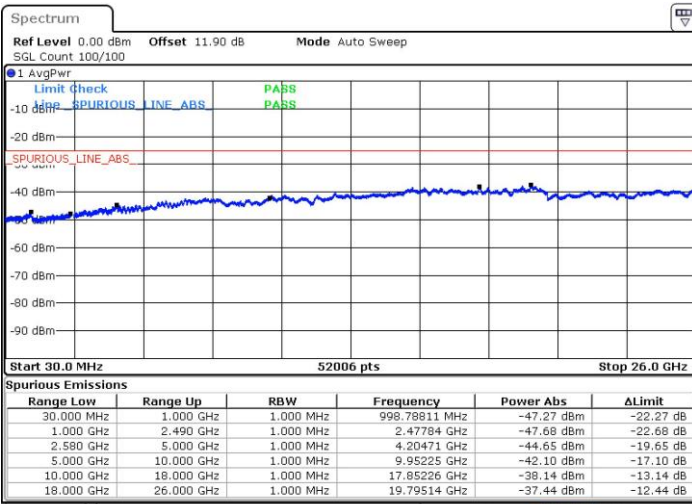

Date: 24 JUL 2018 02:46:40

LTE Band 7 / 10MHz+20MHz

64QAM

Highest Channel / 1RB0 and 1RB99

Highest Channel / 1RB49 and 1RB0

Date: 24 JUL 2018 03:09:25

Date: 24 JUL 2018 03:08:16

Highest Channel / FullIRB

N/A

Date: 24 JUL 2018 03:15:19

LTE Band 7 / 15MHz+10MHz

64QAM

Lowest Channel / 1RB0 and 1RB49

Lowest Channel / 1RB74 and 1RB0

Date: 24 JUL 2018 06:10:09

Date: 24 JUL 2018 06:04:28

Lowest Channel / FullIRB

N/A

Date: 24 JUL 2018 06:11:16

LTE Band 7 / 15MHz+10MHz

64QAM

Middle Channel / 1RB0 and 1RB49

Middle Channel / 1RB74 and 1RB0

Date: 24.JUL.2018 06:32:10

Date: 24.JUL.2018 06:40:24

Middle Channel / FullIRB

N/A

Date: 24.JUL.2018 06:33:26

LTE Band 7 / 15MHz+10MHz

64QAM

Highest Channel / 1RB0 and 1RB49

Highest Channel / 1RB74 and 1RB0