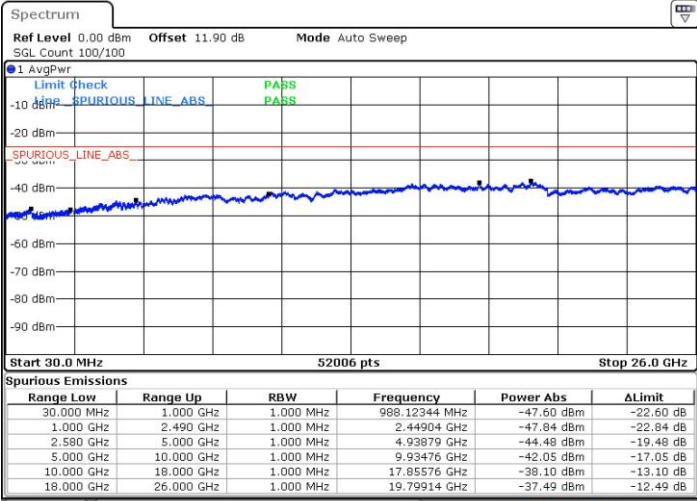

N/A

Date: 24.JUL.2018 04:37:35

LTE Band 7 / 15MHz+20MHz

64QAM

Highest Channel / 1RB0 and 1RB99

Highest Channel / 1RB74 and 1RB0

Date: 24.JUL.2018 04:48:45

Date: 24.JUL.2018 04:47:38

Highest Channel / FullIRB

N/A

Date: 24.JUL.2018 04:56:27

LTE Band 7 / 20MHz+10MHz

64QAM

Lowest Channel / 1RB0 and 1RB49

Lowest Channel / 1RB99 and 1RB0

Date: 24 JUL 2018 03:23:06

Date: 24 JUL 2018 03:16:26

Lowest Channel / FullIRB

N/A

Date: 24 JUL 2018 03:24:54

LTE Band 7 / 20MHz+10MHz

64QAM

Middle Channel / 1RB0 and 1RB49

Middle Channel / 1RB99 and 1RB0

Date: 24 JUL 2018 03:32:25

Date: 24 JUL 2018 03:44:00

Middle Channel / FullIRB

N/A

Date: 24 JUL 2018 03:31:12

LTE Band 7 / 20MHz+10MHz

64QAM

Highest Channel / 1RB0 and 1RB49