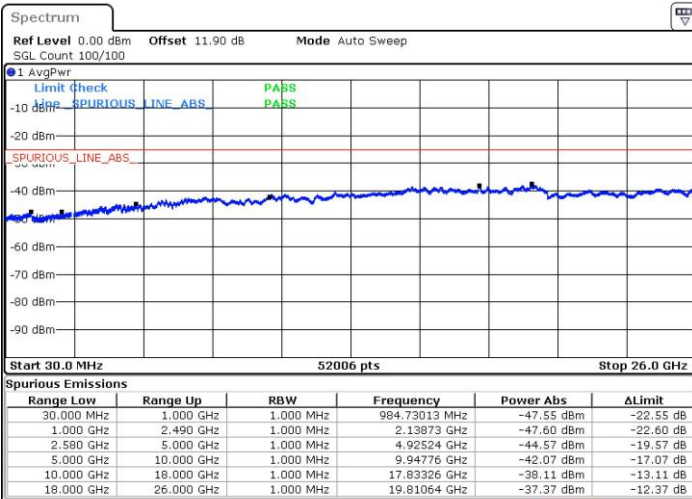

Lowest Channel / FullIRB

N/A

Date: 24 JUL 2018 06:11:16

LTE Band 7 / 15MHz+10MHz

64QAM

Middle Channel / 1RB0 and 1RB49

Middle Channel / 1RB74 and 1RB0

Date: 24.JUL.2018 06:32:10

Date: 24.JUL.2018 06:40:24

Middle Channel / FullIRB

N/A

Date: 24.JUL.2018 06:33:26

LTE Band 7 / 15MHz+10MHz

64QAM

Highest Channel / 1RB0 and 1RB49

Highest Channel / 1RB74 and 1RB0

Date: 24.JUL.2018 06:19:03

Date: 24.JUL.2018 06:17:56

Highest Channel / FullIRB

N/A

Date: 24.JUL.2018 06:25:08

LTE Band 7 / 15MHz+15MHz

64QAM

Lowest Channel / 1RB0 and 1RB74

Lowest Channel / 1RB74 and 1RB0

Date: 24.JUL.2018 04:00:45

Date: 24.JUL.2018 03:55:11

Lowest Channel / FullIRB

N/A

Date: 24.JUL.2018 04:01:52

LTE Band 7 / 15MHz+15MHz

64QAM