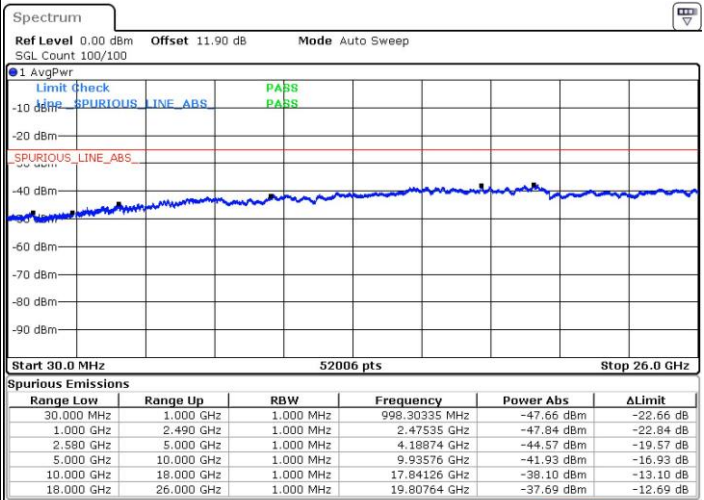

Date: 24 JUL 2018 03:16:26

Lowest Channel / FullIRB

N/A

Date: 24 JUL 2018 03:24:54

LTE Band 7 / 20MHz+10MHz

64QAM

Middle Channel / 1RB0 and 1RB49

Middle Channel / 1RB99 and 1RB0

Date: 24 JUL 2018 03:32:25

Date: 24 JUL 2018 03:44:00

Middle Channel / FullIRB

N/A

Date: 24 JUL 2018 03:31:12

LTE Band 7 / 20MHz+10MHz

64QAM

Highest Channel / 1RB0 and 1RB49

Highest Channel / 1RB99 and 1RB0

Date: 24.JUL.2018 03:48:29

Date: 24.JUL.2018 03:47:22

Highest Channel / FullIRB

N/A

Date: 24.JUL.2018 03:54:04

LTE Band 7 / 20MHz+15MHz

64QAM

Lowest Channel / 1RB0 and 1RB74

Lowest Channel / 1RB99 and 1RB0

Date: 24.JUL.2018 03:54:04

Date: 24.JUL.2018 04:57:37

Lowest Channel / FullIRB

N/A

Date: 24.JUL.2018 05:04:48

LTE Band 7 / 20MHz+15MHz