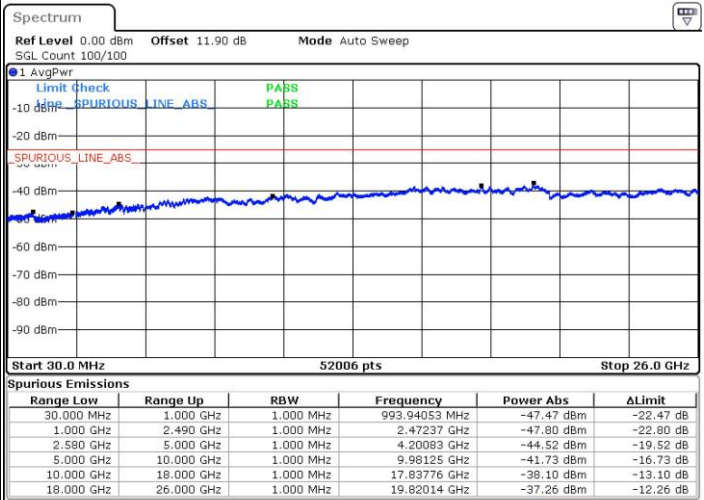

Lowest Channel / 1RB0 and 1RB74

Lowest Channel / 1RB99 and 1RB0

Date: 24.JUL.2018 03:54:04

Date: 24.JUL.2018 04:57:37

Lowest Channel / FullIRB

N/A

Date: 24.JUL.2018 05:04:48

LTE Band 7 / 20MHz+15MHz

LTE Band 7 / 20MHz+15MHz

64QAM

Highest Channel / 1RB0 and 1RB74

Highest Channel / 1RB99 and 1RB0

Date: 24.JUL.2018 05:24:20

Date: 24.JUL.2018 05:23:06

Highest Channel / FullIRB

N/A

Date: 24.JUL.2018 05:30:09

LTE Band 7 / 20MHz+20MHz

64QAM

Lowest Channel / 1RB0 and 1RB99

Lowest Channel / 1RB99 and 1RB0

Date: 24.JUL.2018 05:37:14

Date: 24.JUL.2018 05:31:18

Lowest Channel / FullIRB