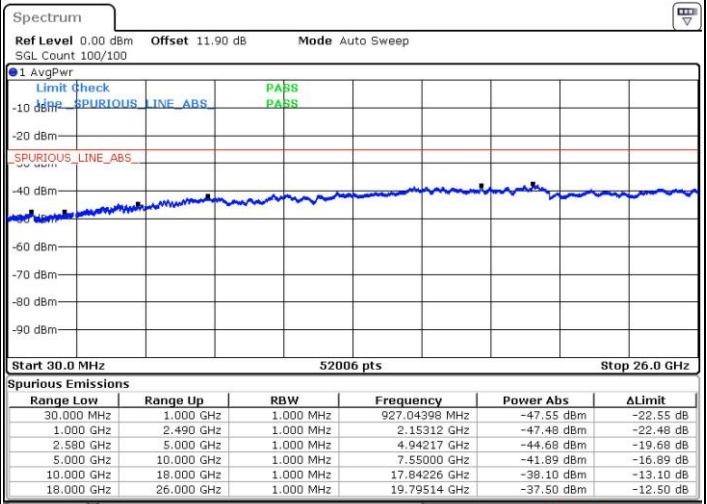

LTE Band 7 / 15MHz+20MHz

64QAM

Lowest Channel / 1RB0 and 1RB99

Lowest Channel / 1RB74 and 1RB0

Date: 24 JUL 2018 04:30:53

Date: 24 JUL 2018 04:25:18

Lowest Channel / FullIRB

N/A

Date: 24 JUL 2018 04:32:00

LTE Band 7 / 15MHz+20MHz

64QAM

Middle Channel / 1RB0 and 1RB9

Middle Channel / 1RB74 and 1RB0

Date: 24.JUL.2018 04:38:42

Date: 24.JUL.2018 04:44:17

Middle Channel / FullRB

N/A

Date: 24.JUL.2018 04:37:35

LTE Band 7 / 15MHz+20MHz

64QAM

Highest Channel / 1RB0 and 1RB99

Highest Channel / 1RB74 and 1RB0

Date: 24.JUL.2018 04:48:45

Date: 24.JUL.2018 04:47:38