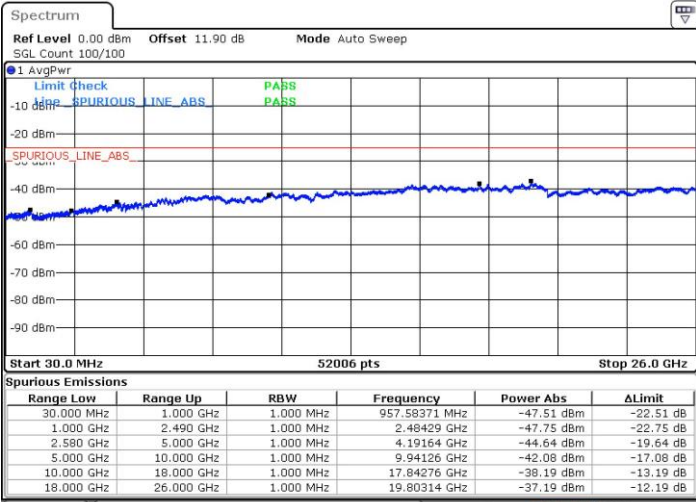

Middle Channel / 1RB0 and 1RB74

Middle Channel / 1RB74 and 1RB0

Date: 24.JUL.2018 04:08:34

Date: 24.JUL.2018 04:14:09

Middle Channel / FullIRB

N/A

Date: 24.JUL.2018 04:07:27

LTE Band 7 / 15MHz+15MHz

64QAM

Highest Channel / 1RB0 and 1RB74

Highest Channel / 1RB74 and 1RB0

Date: 24.JUL.2018 04:18:36

Date: 24.JUL.2018 04:17:29

Highest Channel / FullIRB

N/A

Date: 24.JUL.2018 04:24:11

LTE Band 7 / 15MHz+20MHz

64QAM

Lowest Channel / 1RB0 and 1RB99

Lowest Channel / 1RB74 and 1RB0

Date: 24 JUL 2018 04:30:53

Date: 24 JUL 2018 04:25:18

Lowest Channel / FullIRB

N/A