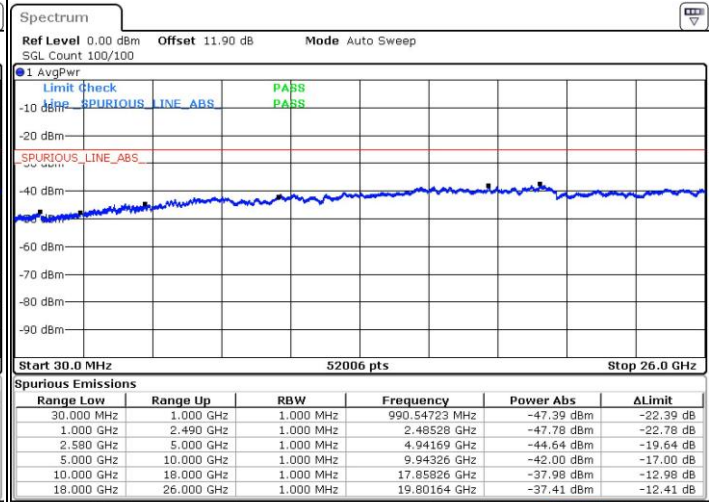

Highest Channel / FullIRB

N/A

Date: 24.JUL.2018 04:56:27

LTE Band 7 / 20MHz+10MHz

64QAM

Lowest Channel / 1RB0 and 1RB49

Lowest Channel / 1RB99 and 1RB0

Date: 24 JUL 2018 03:23:06

Date: 24 JUL 2018 03:16:26

Lowest Channel / FullIRB

N/A

Date: 24 JUL 2018 03:24:54

LTE Band 7 / 20MHz+10MHz

64QAM

Middle Channel / 1RB0 and 1RB49

Middle Channel / 1RB99 and 1RB0

Date: 24 JUL 2018 03:32:25

Date: 24 JUL 2018 03:44:00

Middle Channel / FullIRB

N/A

Date: 24 JUL 2018 03:31:12

LTE Band 7 / 20MHz+10MHz

64QAM

Highest Channel / 1RB0 and 1RB49

Highest Channel / 1RB99 and 1RB0

Date: 24.JUL.2018 03:48:29

Date: 24.JUL.2018 03:47:22

Highest Channel / FullIRB

N/A

Date: 24.JUL.2018 03:54:04

LTE Band 7 / 20MHz+15MHz

64QAM