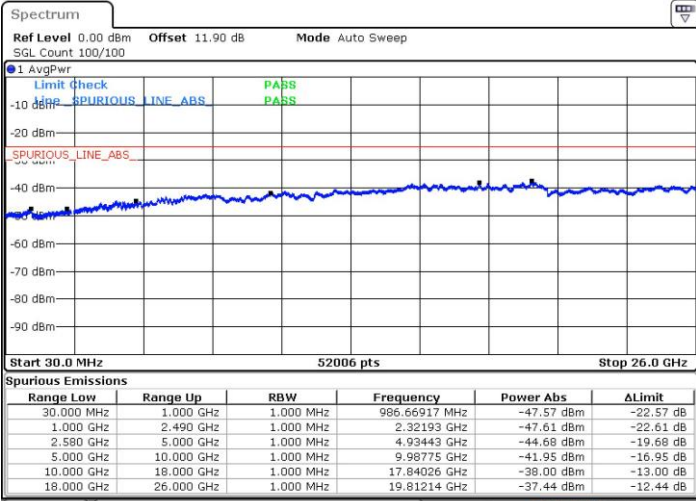

Date: 24 JUL 2018 03:32:25

Date: 24 JUL 2018 03:44:00

Middle Channel / FullIRB

N/A

Date: 24 JUL 2018 03:31:12

LTE Band 7 / 20MHz+10MHz

64QAM

Highest Channel / 1RB0 and 1RB49

Highest Channel / 1RB99 and 1RB0

Date: 24.JUL.2018 03:48:29

Date: 24.JUL.2018 03:47:22

Highest Channel / FullIRB

N/A

Date: 24.JUL.2018 03:54:04

LTE Band 7 / 20MHz+15MHz

64QAM

Lowest Channel / 1RB0 and 1RB74

Lowest Channel / 1RB99 and 1RB0

Date: 24.JUL.2018 03:54:04

Date: 24.JUL.2018 04:57:37

Lowest Channel / FullIRB

N/A

Date: 24.JUL.2018 05:04:48

LTE Band 7 / 20MHz+15MHz