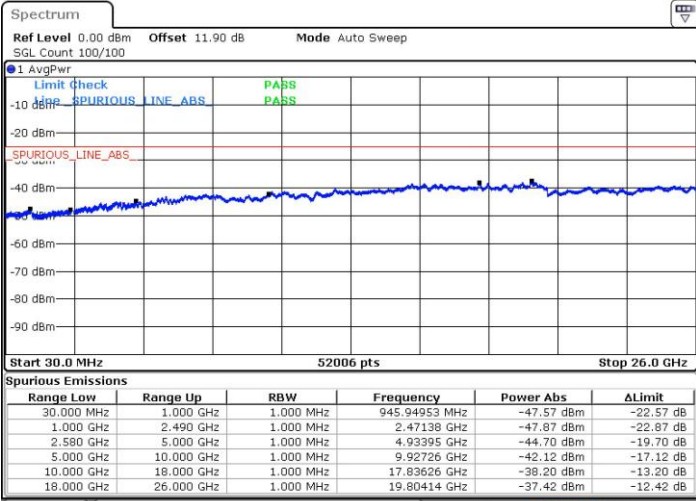

Lowest Channel / 1RB74 and 1RB0

Date: 24.JUL.2018 04:00:45

Date: 24.JUL.2018 03:55:11

Lowest Channel / FullIRB

N/A

Date: 24.JUL.2018 04:01:52

LTE Band 7 / 15MHz+15MHz

64QAM

Middle Channel / 1RB0 and 1RB74

Middle Channel / 1RB74 and 1RB0

Date: 24.JUL.2018 04:08:34

Date: 24.JUL.2018 04:14:09

Middle Channel / FullIRB

N/A

Date: 24.JUL.2018 04:07:27

LTE Band 7 / 15MHz+15MHz

64QAM

Highest Channel / 1RB0 and 1RB74

Highest Channel / 1RB74 and 1RB0

Date: 24.JUL.2018 04:18:36

Date: 24.JUL.2018 04:17:29

Highest Channel / FullIRB

N/A

Date: 24.JUL.2018 04:24:11

LTE Band 7 / 15MHz+20MHz

64QAM

Lowest Channel / 1RB0 and 1RB99

Lowest Channel / 1RB74 and 1RB0

Date: 24 JUL 2018 04:30:53

Date: 24 JUL 2018 04:25:18

Lowest Channel / FullIRB

N/A