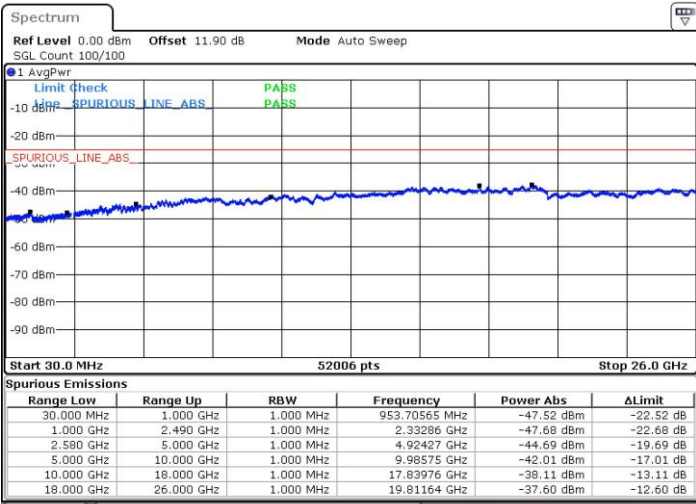

Middle Channel / 1RB0 and 1RB74

Middle Channel / 1RB74 and 1RB0

Date: 24.JUL.2018 04:08:34

Date: 24.JUL.2018 04:14:09

Middle Channel / FullIRB

N/A

Date: 24.JUL.2018 04:07:27

LTE Band 7 / 15MHz+15MHz

64QAM

Highest Channel / 1RB0 and 1RB74

Highest Channel / 1RB74 and 1RB0

Date: 24.JUL.2018 04:18:36

Date: 24.JUL.2018 04:17:29

Highest Channel / FullIRB

N/A

Date: 24.JUL.2018 04:24:11

LTE Band 7 / 15MHz+20MHz

64QAM

Lowest Channel / 1RB0 and 1RB99

Lowest Channel / 1RB74 and 1RB0

Date: 24 JUL 2018 04:30:53

Date: 24 JUL 2018 04:25:18

Lowest Channel / FullIRB

N/A