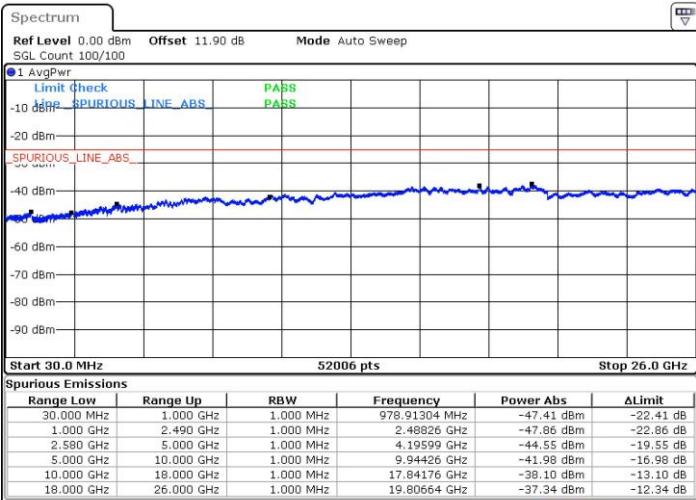

LTE Band 7 / 10MHz+20MHz

64QAM

MiddleChannel / 1RB0 and 1RB99

Middle Channel / 1RB49 and 1RB0

Date: 24 JUL 2018 02:37:39

Date: 24 JUL 2018 03:04:17

Middle Channel / FullIRB

N/A

Date: 24 JUL 2018 02:46:40

LTE Band 7 / 10MHz+20MHz

64QAM

Highest Channel / 1RB0 and 1RB99

Highest Channel / 1RB49 and 1RB0

Date: 24 JUL 2018 03:09:25

Date: 24 JUL 2018 03:08:16

Highest Channel / FullIRB

N/A

Date: 24 JUL 2018 03:15:19

LTE Band 7 / 15MHz+10MHz

64QAM

Lowest Channel / 1RB0 and 1RB49

Lowest Channel / 1RB74 and 1RB0

Date: 24 JUL 2018 06:10:09

Date: 24 JUL 2018 06:04:28

Lowest Channel / FullIRB

N/A

Date: 24 JUL 2018 06:11:16

LTE Band 7 / 15MHz+10MHz

64QAM

Middle Channel / 1RB0 and 1RB49

Middle Channel / 1RB74 and 1RB0

Date: 24.JUL.2018 06:32:10