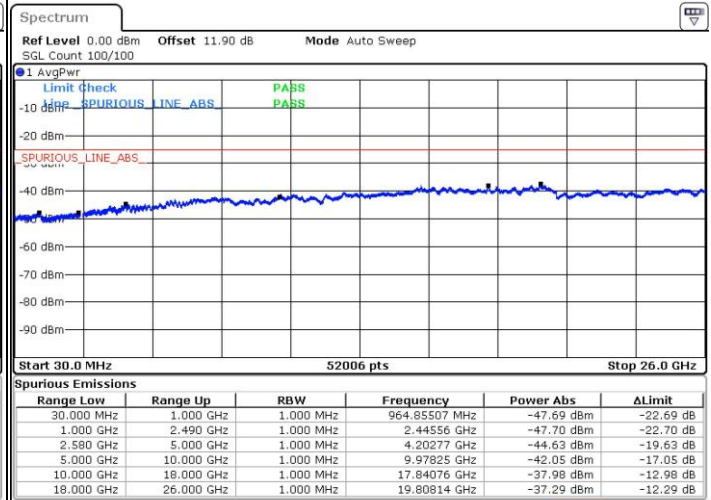

Date: 24.JUL.2018 05:30:09

LTE Band 7 / 20MHz+20MHz

64QAM

Lowest Channel / 1RB0 and 1RB99

Lowest Channel / 1RB99 and 1RB0

Date: 24.JUL.2018 05:37:14

Date: 24.JUL.2018 05:31:18

Lowest Channel / FullIRB

Middle Channel / FullRB

N/A

Date: 24.JUL.2018 05:45:25

LTE Band 7 / 20MHz+20MHz

64QAM

Highest Channel / 1RB0 and 1RB99

Highest Channel / 1RB99 and 1RB0

Date: 24 JUL 2018 05:57:42

Date: 24 JUL 2018 05:56:35

Highest Channel / FullIRB

N/A

Date: 24 JUL 2018 06:03:20

LTE Band 12

Peak-to-Average Ratio

Mode	LTE Band 12 / 10MHz				
Mod.	QPSK		16QAM		Limit: 13dB
RB Size	1RB	Full RB	1RB	Full RB	Result
Lowest CH	3.65	4.70	5.39	5.94	PASS
Middle CH	3.59	4.58	5.30	6.03	
Highest CH	3.59	4.72	5.13	5.97	
Mode	LTE Band 12 / 10MHz				
Mod.	64QAM				Limit: 13dB
RB Size	1RB	Full RB			Result
Lowest CH	5.36	5.97	-	-	PASS
Middle CH	5.51	5.86	-	-	
Highest CH	5.51	5.88	-	-	

LTE Band 12 / 10MHz / QPSK

Lowest Channel / 1RB

Date: 6 JUL 2018 22:14:37

Lowest Channel / Full RB

Date: 6 JUL 2018 22:14:26

Middle Channel / 1RB

Date: 6 JUL 2018 22:14:57

Middle Channel / Full RB