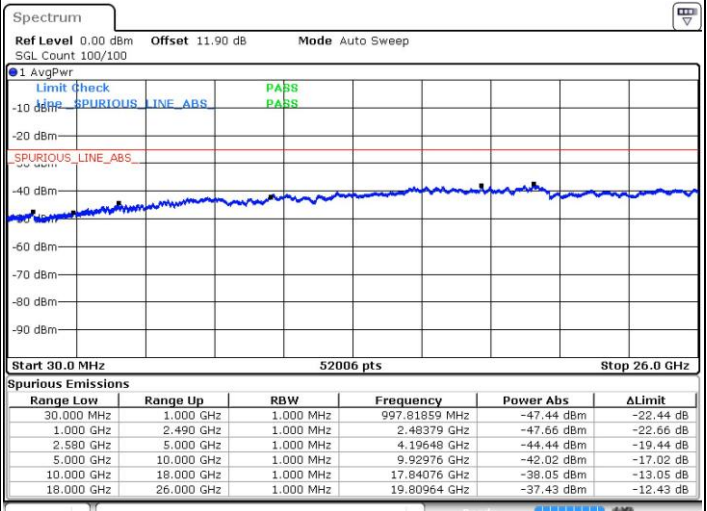

N/A

Date: 24 JUL 2018 03:15:19

LTE Band 7 / 15MHz+10MHz

64QAM

Lowest Channel / 1RB0 and 1RB49

Lowest Channel / 1RB74 and 1RB0

Date: 24 JUL 2018 06:10:09

Date: 24 JUL 2018 06:04:28

Lowest Channel / FullIRB

N/A

Date: 24 JUL 2018 06:11:16

LTE Band 7 / 15MHz+10MHz

64QAM

Middle Channel / 1RB0 and 1RB49

Middle Channel / 1RB74 and 1RB0

Date: 24.JUL.2018 06:32:10

Date: 24.JUL.2018 06:40:24

Middle Channel / FullIRB

N/A

Date: 24.JUL.2018 06:33:26

LTE Band 7 / 15MHz+10MHz

64QAM

Highest Channel / 1RB0 and 1RB49

Highest Channel / 1RB74 and 1RB0

Date: 24.JUL.2018 06:19:03

Date: 24.JUL.2018 06:17:56

Highest Channel / FullIRB

N/A

Date: 24.JUL.2018 06:25:08

LTE Band 7 / 15MHz+15MHz

64QAM

Lowest Channel / 1RB0 and 1RB74