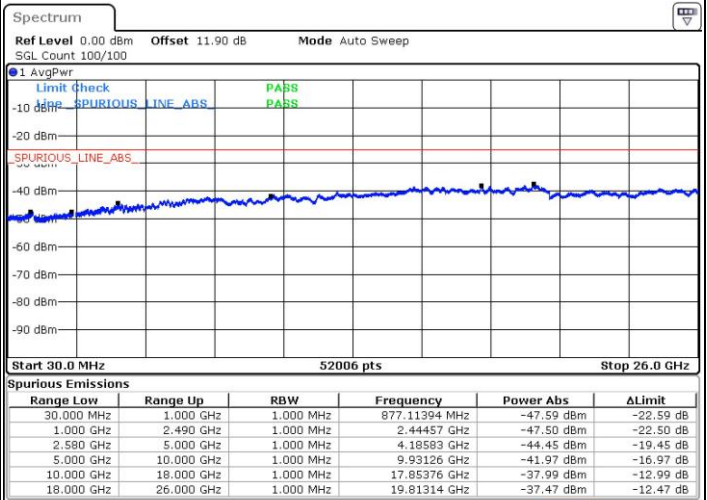

LTE Band 7 / 20MHz+15MHz

64QAM

Highest Channel / 1RB0 and 1RB74

Highest Channel / 1RB99 and 1RB0

Date: 24.JUL.2018 05:24:20

Date: 24.JUL.2018 05:23:06

Highest Channel / FullIRB

N/A

Date: 24.JUL.2018 05:30:09

LTE Band 7 / 20MHz+20MHz

64QAM

Lowest Channel / 1RB0 and 1RB99

Lowest Channel / 1RB99 and 1RB0

Date: 24.JUL.2018 05:37:14

Date: 24.JUL.2018 05:31:18

Lowest Channel / FullIRB

N/A

Date: 24.JUL.2018 05:38:40

LTE Band 7 / 20MHz+20MHz

64QAM

Middle Channel / 1RB0 and 1RB9

Middle Channel / 1RB99 and 1RB0

Date: 24.JUL.2018 05:46:33

Date: 24.JUL.2018 05:53:12

Middle Channel / FullRB

N/A

Date: 24.JUL.2018 05:45:25

LTE Band 7 / 20MHz+20MHz

64QAM

Highest Channel / 1RB0 and 1RB99

Highest Channel / 1RB99 and 1RB0

Date: 24 JUL 2018 05:57:42