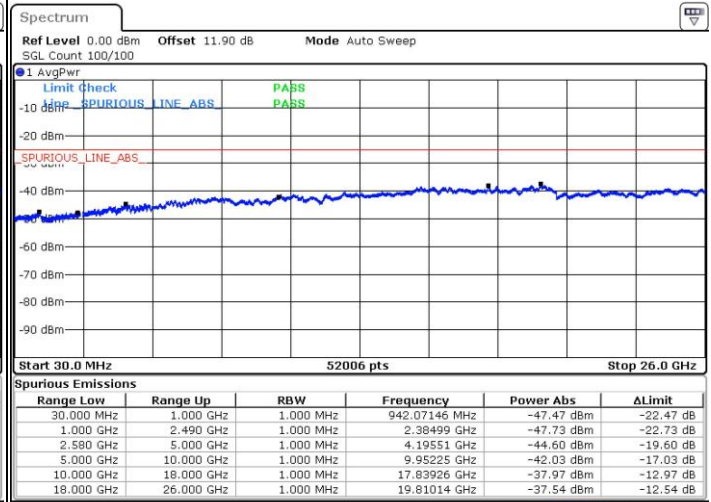

Date: 24 JUL 2018 04:32:00

LTE Band 7 / 15MHz+20MHz

64QAM

Middle Channel / 1RB0 and 1RB9

Middle Channel / 1RB74 and 1RB0

Date: 24.JUL.2018 04:38:42

Date: 24.JUL.2018 04:44:17

Middle Channel / FullRB

N/A

Date: 24.JUL.2018 04:37:35

LTE Band 7 / 15MHz+20MHz

64QAM

Highest Channel / 1RB0 and 1RB99

Highest Channel / 1RB74 and 1RB0

Date: 24.JUL.2018 04:48:45

Date: 24.JUL.2018 04:47:38

Highest Channel / FullIRB

N/A

Date: 24.JUL.2018 04:56:27

LTE Band 7 / 20MHz+10MHz

64QAM

Lowest Channel / 1RB0 and 1RB49

Lowest Channel / 1RB99 and 1RB0

Date: 24 JUL 2018 03:23:06

Date: 24 JUL 2018 03:16:26

Lowest Channel / FullIRB

N/A

Date: 24 JUL 2018 03:24:54

LTE Band 7 / 20MHz+10MHz

64QAM

Middle Channel / 1RB0 and 1RB49

Middle Channel / 1RB99 and 1RB0