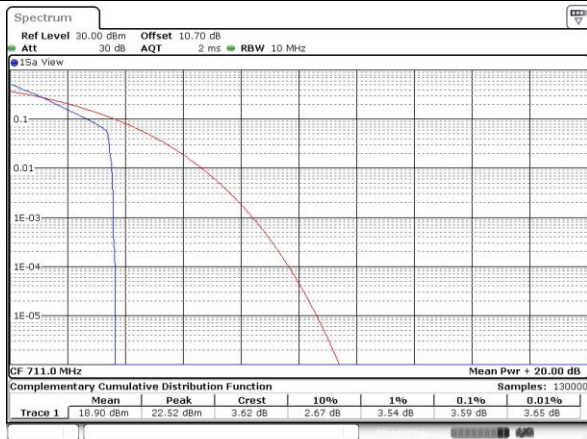

Date: 24 JUL 2018 05:56:35

Highest Channel / FullIRB

N/A

Date: 24 JUL 2018 06:03:20

LTE Band 12

Peak-to-Average Ratio

Mode	LTE Band 12 / 10MHz				
Mod.	QPSK		16QAM		Limit: 13dB
RB Size	1RB	Full RB	1RB	Full RB	Result
Lowest CH	3.65	4.70	5.39	5.94	PASS
Middle CH	3.59	4.58	5.30	6.03	
Highest CH	3.59	4.72	5.13	5.97	
Mode	LTE Band 12 / 10MHz				
Mod.	64QAM				Limit: 13dB
RB Size	1RB	Full RB			Result
Lowest CH	5.36	5.97	-	-	PASS
Middle CH	5.51	5.86	-	-	
Highest CH	5.51	5.88	-	-	

LTE Band 12 / 10MHz / QPSK

Lowest Channel / 1RB

Date: 6 JUL 2018 22:14:37

Lowest Channel / Full RB

Date: 6 JUL 2018 22:14:26

Middle Channel / 1RB

Date: 6 JUL 2018 22:14:57

Middle Channel / Full RB

Date: 6 JUL 2018 22:15:10

Highest Channel / 1RB

Date: 6 JUL 2018 22:15:56

Highest Channel / Full RB

Date: 6 JUL 2018 22:15:26