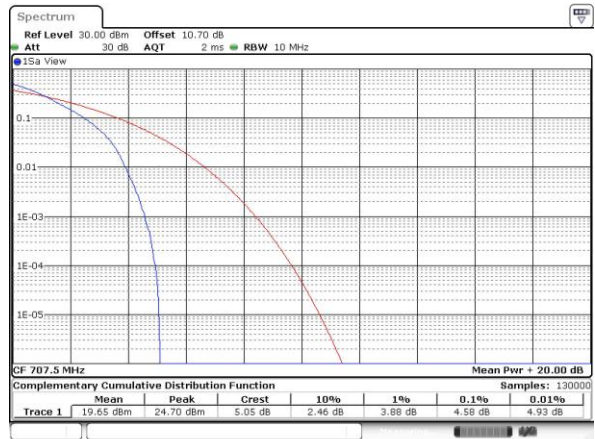

Date: 24 JUL 2018 05:56:35

Highest Channel / FullIRB

N/A

Date: 24 JUL 2018 06:03:20

LTE Band 12

Peak-to-Average Ratio

Mode	LTE Band 12 / 10MHz				
Mod.	QPSK		16QAM		Limit: 13dB
RB Size	1RB	Full RB	1RB	Full RB	Result
Lowest CH	3.65	4.70	5.39	5.94	PASS
Middle CH	3.59	4.58	5.30	6.03	
Highest CH	3.59	4.72	5.13	5.97	
Mode	LTE Band 12 / 10MHz				
Mod.	64QAM				Limit: 13dB
RB Size	1RB	Full RB			Result
Lowest CH	5.36	5.97	-	-	PASS
Middle CH	5.51	5.86	-	-	
Highest CH	5.51	5.88	-	-	

LTE Band 12 / 10MHz / QPSK

Lowest Channel / 1RB

Date: 6 JUL 2018 22:14:37

Lowest Channel / Full RB

Date: 6 JUL 2018 22:14:26

Middle Channel / 1RB

Date: 6 JUL 2018 22:14:57

Middle Channel / Full RB

Date: 6 JUL 2018 22:15:10

Highest Channel / 1RB

Date: 6 JUL 2018 22:15:56

Highest Channel / Full RB

Date: 6 JUL 2018 22:15:26