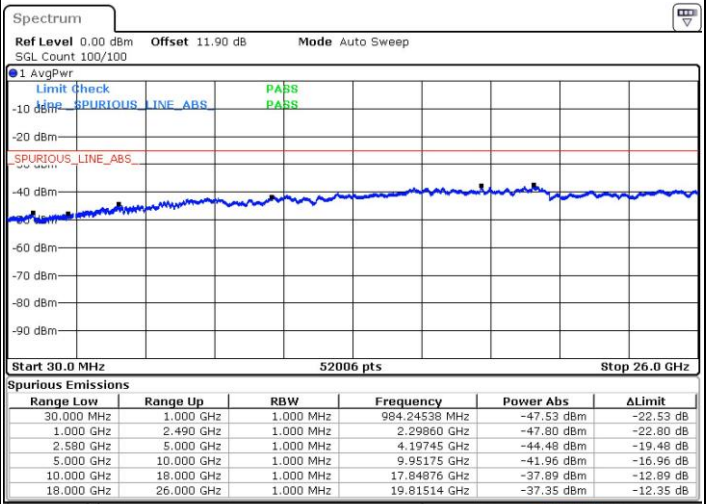

Date: 24 JUL 2018 02:46:40

LTE Band 7 / 10MHz+20MHz

64QAM

Highest Channel / 1RB0 and 1RB99

Highest Channel / 1RB49 and 1RB0

Date: 24 JUL 2018 03:09:25

Date: 24 JUL 2018 03:08:16

Highest Channel / FullIRB

N/A

Date: 24 JUL 2018 03:15:19

LTE Band 7 / 15MHz+10MHz

64QAM

Lowest Channel / 1RB0 and 1RB49

Lowest Channel / 1RB74 and 1RB0

Date: 24 JUL 2018 06:10:09

Date: 24 JUL 2018 06:04:28

Lowest Channel / FullIRB

N/A

Date: 24 JUL 2018 06:11:16

LTE Band 7 / 15MHz+10MHz

64QAM

Middle Channel / 1RB0 and 1RB49

Middle Channel / 1RB74 and 1RB0

Date: 24.JUL.2018 06:32:10

Date: 24.JUL.2018 06:40:24

Middle Channel / FullIRB

N/A

Date: 24.JUL.2018 06:33:26

LTE Band 7 / 15MHz+10MHz

64QAM

Highest Channel / 1RB0 and 1RB49

Highest Channel / 1RB74 and 1RB0