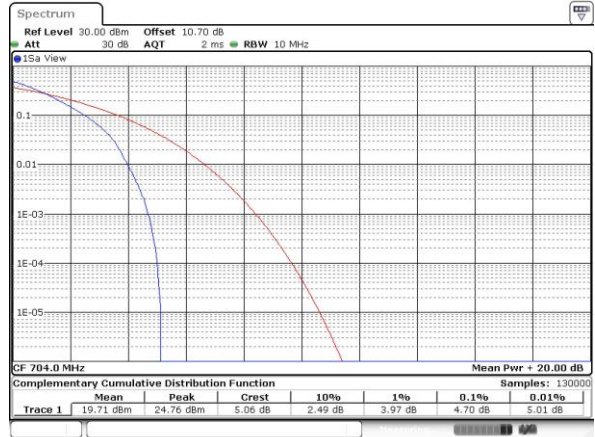

Middle Channel / FullRB

N/A

Date: 24.JUL.2018 05:45:25

LTE Band 7 / 20MHz+20MHz

64QAM

Highest Channel / 1RB0 and 1RB99

Highest Channel / 1RB99 and 1RB0

Date: 24 JUL 2018 05:57:42

Date: 24 JUL 2018 05:56:35

Highest Channel / FullIRB

N/A

Date: 24 JUL 2018 06:03:20

LTE Band 12

Peak-to-Average Ratio

Mode	LTE Band 12 / 10MHz				
Mod.	QPSK		16QAM		Limit: 13dB
RB Size	1RB	Full RB	1RB	Full RB	Result
Lowest CH	3.65	4.70	5.39	5.94	PASS
Middle CH	3.59	4.58	5.30	6.03	
Highest CH	3.59	4.72	5.13	5.97	
Mode	LTE Band 12 / 10MHz				
Mod.	64QAM				Limit: 13dB
RB Size	1RB	Full RB			Result
Lowest CH	5.36	5.97	-	-	PASS
Middle CH	5.51	5.86	-	-	
Highest CH	5.51	5.88	-	-	

LTE Band 12 / 10MHz / QPSK

Lowest Channel / 1RB

Date: 6 JUL 2018 22:14:37

Lowest Channel / Full RB

Date: 6 JUL 2018 22:14:26

Middle Channel / 1RB

Date: 6 JUL 2018 22:14:57

Middle Channel / Full RB