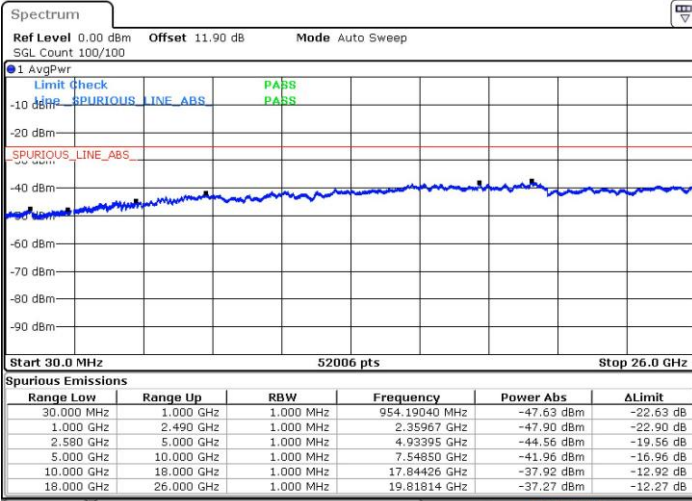

Date: 24 JUL 2018 05:28:58

LTE Band 7 / 20MHz+20MHz

16QAM

Lowest Channel / 1RB0 and 1RB99

Lowest Channel / 1RB99 and 1RB0

Date: 24.JUL.2018 05:38:05

Date: 24.JUL.2018 05:32:41

Lowest Channel / FullIRB

N/A

Date: 24.JUL.2018 05:40:33

LTE Band 7 / 20MHz+20MHz

16QAM

Middle Channel / 1RB0 and 1RB9

Middle Channel / 1RB99 and 1RB0

Date: 24.JUL.2018 05:47:41

Date: 24.JUL.2018 05:52:05

Middle Channel / FullIRB

N/A

Date: 24.JUL.2018 05:43:57

LTE Band 7 / 20MHz+20MHz

16QAM

Highest Channel / 1RB0 and 1RB99

Highest Channel / 1RB99 and 1RB0

Date: 24 JUL 2018 05:58:49

Date: 24 JUL 2018 05:55:26

Highest Channel / FullIRB

N/A

Date: 24 JUL 2018 06:02:13

LTE Band 7 / 10MHz+20MHz

64QAM

Lowest Channel / 1RB0 and 1RB99

Lowest Channel / 1RB49 and 1RB0