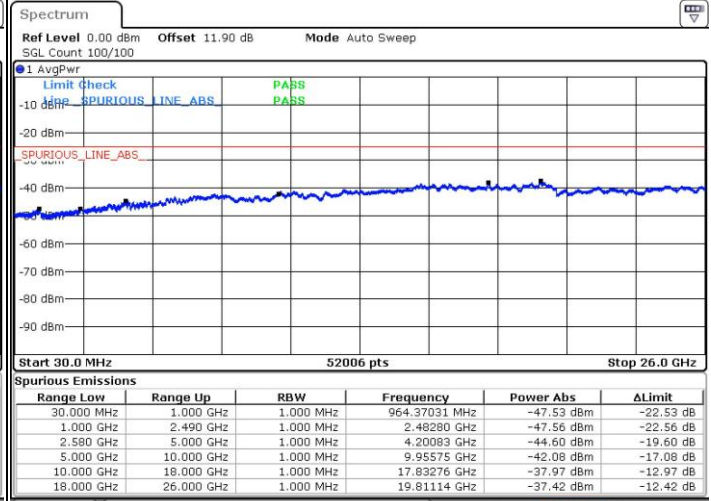

Date: 24 JUL 2018 05:28:58

LTE Band 7 / 20MHz+20MHz

16QAM

Lowest Channel / 1RB0 and 1RB99

Lowest Channel / 1RB99 and 1RB0

Date: 24.JUL.2018 05:38:05

Date: 24.JUL.2018 05:32:41

Lowest Channel / FullIRB

N/A

Date: 24.JUL.2018 05:40:33

LTE Band 7 / 20MHz+20MHz

16QAM

Middle Channel / 1RB0 and 1RB9

Middle Channel / 1RB99 and 1RB0

Date: 24.JUL.2018 05:47:41

Date: 24.JUL.2018 05:52:05

Middle Channel / FullIRB

N/A

Date: 24.JUL.2018 05:43:57

LTE Band 7 / 20MHz+20MHz

16QAM

Highest Channel / 1RB0 and 1RB99

Highest Channel / 1RB99 and 1RB0

Date: 24 JUL 2018 05:58:49

Date: 24 JUL 2018 05:55:26

Highest Channel / FullIRB

N/A

Date: 24 JUL 2018 06:02:13

LTE Band 7 / 10MHz+20MHz

64QAM

Lowest Channel / 1RB0 and 1RB99

Lowest Channel / 1RB49 and 1RB0