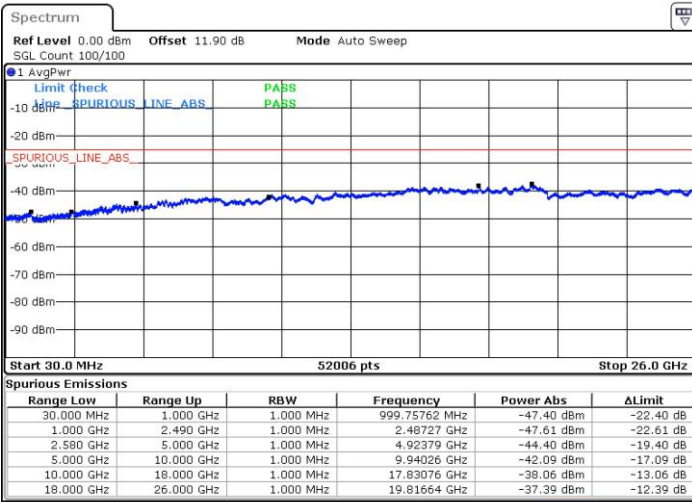

Middle Channel / FullIRB

N/A

Date: 24.JUL.2018 05:43:57

LTE Band 7 / 20MHz+20MHz

16QAM

Highest Channel / 1RB0 and 1RB99

Highest Channel / 1RB99 and 1RB0

Date: 24 JUL 2018 05:58:49

Date: 24 JUL 2018 05:55:26

Highest Channel / FullIRB

N/A

Date: 24 JUL 2018 06:02:13

LTE Band 7 / 10MHz+20MHz

64QAM

Lowest Channel / 1RB0 and 1RB99

Lowest Channel / 1RB49 and 1RB0

Date: 24.JUL.2018 02:36:29

Date: 24.JUL.2018 02:27:42

Lowest Channel / FullIRB

N/A

Date: 24.JUL.2018 02:37:39