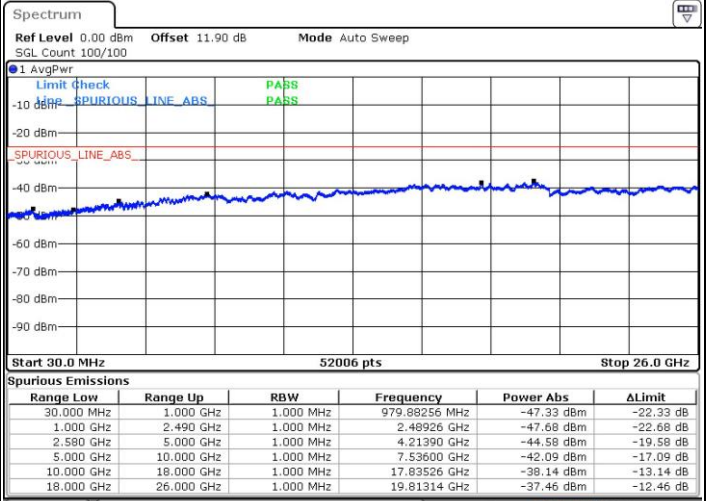

LTE Band 7 / 20MHz+15MHz

16QAM

Highest Channel / 1RB0 and 1RB74

Highest Channel / 1RB99 and 1RB0

Date: 24 JUL 2018 05:25:29

Date: 24 JUL 2018 05:21:52

Highest Channel / FullIRB

N/A

Date: 24 JUL 2018 05:28:58

LTE Band 7 / 20MHz+20MHz

16QAM

Lowest Channel / 1RB0 and 1RB99

Lowest Channel / 1RB99 and 1RB0

Date: 24.JUL.2018 05:38:05

Date: 24.JUL.2018 05:32:41

Lowest Channel / FullIRB

N/A

Date: 24.JUL.2018 05:40:33

LTE Band 7 / 20MHz+20MHz

16QAM

Middle Channel / 1RB0 and 1RB9

Middle Channel / 1RB99 and 1RB0

Date: 24.JUL.2018 05:47:41

Date: 24.JUL.2018 05:52:05

Middle Channel / FullIRB

N/A

Date: 24.JUL.2018 05:43:57

LTE Band 7 / 20MHz+20MHz

16QAM

Highest Channel / 1RB0 and 1RB99

Highest Channel / 1RB99 and 1RB0

Date: 24 JUL 2018 05:58:49