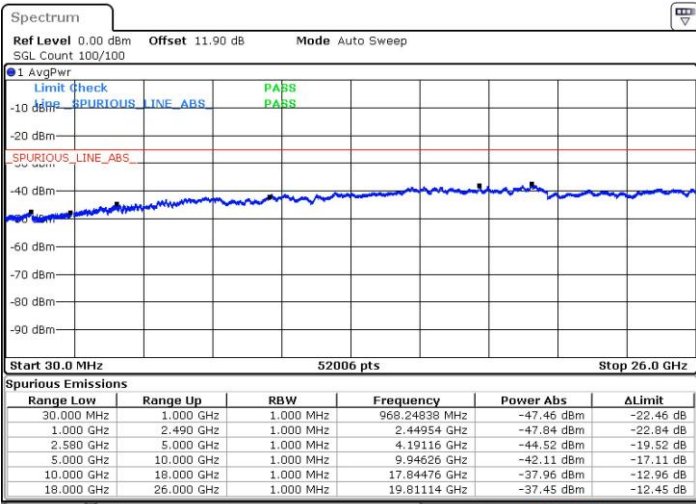

Date: 24 JUL 2018 02:45:30

LTE Band 7 / 10MHz+20MHz

16QAM

Highest Channel / 1RB0 and 1RB99

Highest Channel / 1RB49 and 1RB0

Date: 24 JUL 2018 03:10:36

Date: 24 JUL 2018 03:06:42

Highest Channel / FullIRB

N/A

Date: 24 JUL 2018 03:14:12

LTE Band 7 / 15MHz+10MHz

16QAM

Lowest Channel / 1RB0 and 1RB49

Lowest Channel / 1RB74 and 1RB0

Date: 24.JUL.2018 06:09:01

Date: 24.JUL.2018 06:05:35

Lowest Channel / FullIRB

N/A

Date: 24.JUL.2018 06:12:25

LTE Band 7 / 15MHz+10MHz

16QAM

Middle Channel / 1RB0 and 1RB49

Middle Channel / 1RB74 and 1RB0

Date: 24.JUL.2018 06:30:45

Date: 24.JUL.2018 06:39:05

Middle Channel / FullIRB

N/A

Date: 24.JUL.2018 06:34:41

LTE Band 7 / 15MHz+10MHz

16QAM

Highest Channel / 1RB0 and 1RB49

Highest Channel / 1RB74 and 1RB0