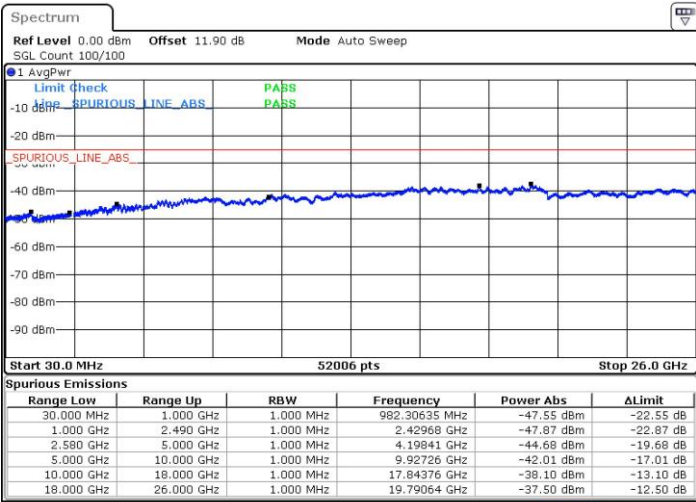

Highest Channel / 1RB99 and 1RB0

Date: 24 JUL 2018 03:49:36

Date: 24 JUL 2018 03:46:15

Highest Channel / FullIRB

N/A

Date: 24 JUL 2018 03:52:57

LTE Band 7 / 20MHz+15MHz

16QAM

Lowest Channel / 1RB0 and 1RB74

Lowest Channel / 1RB99 and 1RB0

Date: 24 JUL 2018 05:02:18

Date: 24 JUL 2018 04:58:47

Lowest Channel / FullIRB

N/A

Date: 24 JUL 2018 05:06:23

LTE Band 7 / 20MHz+15MHz

LTE Band 7 / 20MHz+15MHz

16QAM

Highest Channel / 1RB0 and 1RB74

Highest Channel / 1RB99 and 1RB0

Date: 24 JUL 2018 05:25:29

Date: 24 JUL 2018 05:21:52

Highest Channel / FullIRB

N/A