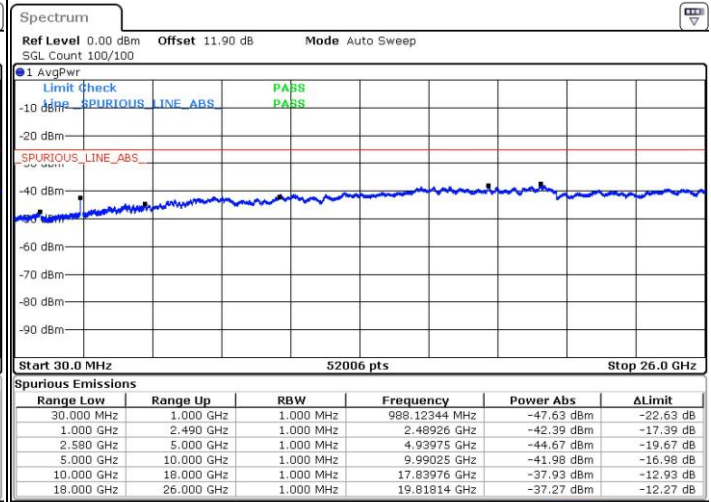

Middle Channel / FullIRB

N/A

Date: 24.JUL.2018 05:43:57

LTE Band 7 / 20MHz+20MHz

16QAM

Highest Channel / 1RB0 and 1RB99

Highest Channel / 1RB99 and 1RB0

Date: 24 JUL 2018 05:58:49

Date: 24 JUL 2018 05:55:26

Highest Channel / FullIRB

N/A

Date: 24 JUL 2018 06:02:13

LTE Band 7 / 10MHz+20MHz

64QAM

Lowest Channel / 1RB0 and 1RB99

Lowest Channel / 1RB49 and 1RB0

Date: 24.JUL.2018 02:36:29

Date: 24.JUL.2018 02:27:42

Lowest Channel / FullIRB

N/A

Date: 24.JUL.2018 02:37:39