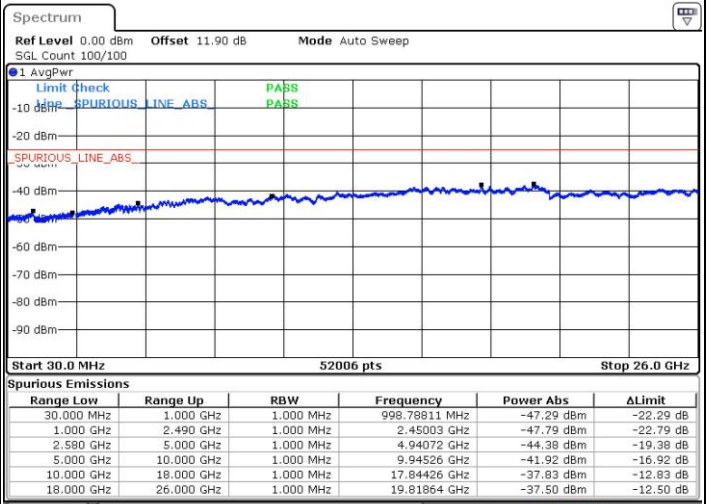

LTE Band 7 / 15MHz+20MHz

16QAM

Lowest Channel / 1RB0 and 1RB99

Lowest Channel / 1RB74 and 1RB0

Date: 24.JUL.2018 04:29:47

Date: 24.JUL.2018 04:26:25

Lowest Channel / FullIRB

N/A

Date: 24.JUL.2018 04:33:07

LTE Band 7 / 15MHz+20MHz

16QAM

Middle Channel / 1RB0 and 1RB9

Middle Channel / 1RB74 and 1RB0

Date: 24.JUL.2018 04:39:49

Date: 24.JUL.2018 04:43:09

Middle Channel / FullIRB

N/A

Date: 24.JUL.2018 04:36:28

LTE Band 7 / 15MHz+20MHz

16QAM

Highest Channel / 1RB0 and 1RB99

Highest Channel / 1RB74 and 1RB0

Date: 24 JUL 2018 04:49:52

Date: 24 JUL 2018 04:46:31