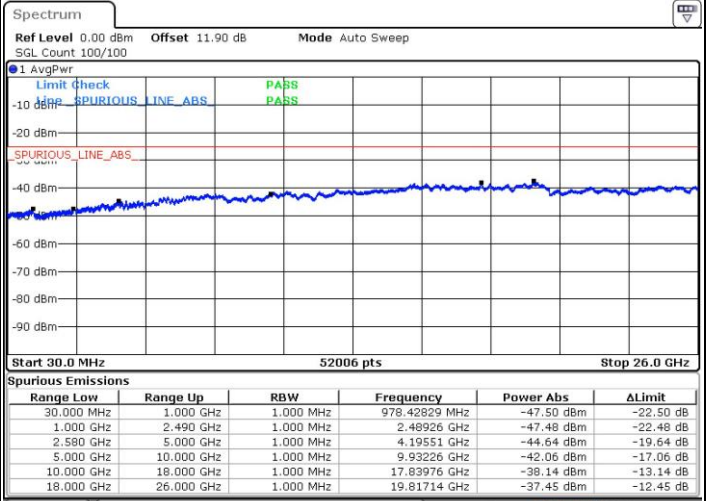

Date: 24.JUL.2018 04:33:07

LTE Band 7 / 15MHz+20MHz

16QAM

Middle Channel / 1RB0 and 1RB9

Middle Channel / 1RB74 and 1RB0

Date: 24.JUL.2018 04:39:49

Date: 24.JUL.2018 04:43:09

Middle Channel / FullIRB

N/A

Date: 24.JUL.2018 04:36:28

LTE Band 7 / 15MHz+20MHz

16QAM

Highest Channel / 1RB0 and 1RB99

Highest Channel / 1RB74 and 1RB0

Date: 24 JUL 2018 04:49:52

Date: 24 JUL 2018 04:46:31

Highest Channel / FullIRB

N/A

Date: 24 JUL 2018 04:54:01

LTE Band 7 / 20MHz+10MHz

16QAM

Lowest Channel / 1RB0 and 1RB49

Lowest Channel / 1RB99 and 1RB0

Date: 24.JUL.2018 03:21:58

Date: 24.JUL.2018 03:17:33

Lowest Channel / FullIRB

N/A

Date: 24.JUL.2018 03:26:02

LTE Band 7 / 20MHz+10MHz

16QAM

Middle Channel / 1RB0 and 1RB49

Middle Channel / 1RB99 and 1RB0