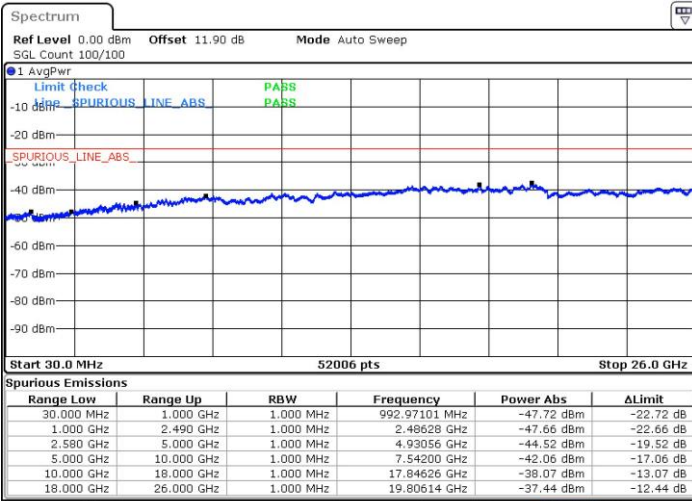

Lowest Channel / 1RB74 and 1RB0

Date: 24 JUL 2018 03:59:39

Date: 24 JUL 2018 03:56:18

Lowest Channel / FullIRB

N/A

Date: 24 JUL 2018 04:02:59

LTE Band 7 / 15MHz+15MHz

16QAM

Middle Channel / 1RB0 and 1RB74

Middle Channel / 1RB74 and 1RB0

Date: 24.JUL.2018 04:09:41

Date: 24.JUL.2018 04:13:02

Middle Channel / FullIRB

N/A

Date: 24.JUL.2018 04:06:20

LTE Band 7 / 15MHz+15MHz

16QAM

Highest Channel / 1RB0 and 1RB74

Highest Channel / 1RB74 and 1RB0

Date: 24.JUL.2018 04:19:43

Date: 24.JUL.2018 04:16:22

Highest Channel / FullIRB

N/A

Date: 24.JUL.2018 04:23:04

LTE Band 7 / 15MHz+20MHz

16QAM

Lowest Channel / 1RB0 and 1RB99

Lowest Channel / 1RB74 and 1RB0

Date: 24.JUL.2018 04:29:47

Date: 24.JUL.2018 04:26:25

Lowest Channel / FullIRB

N/A