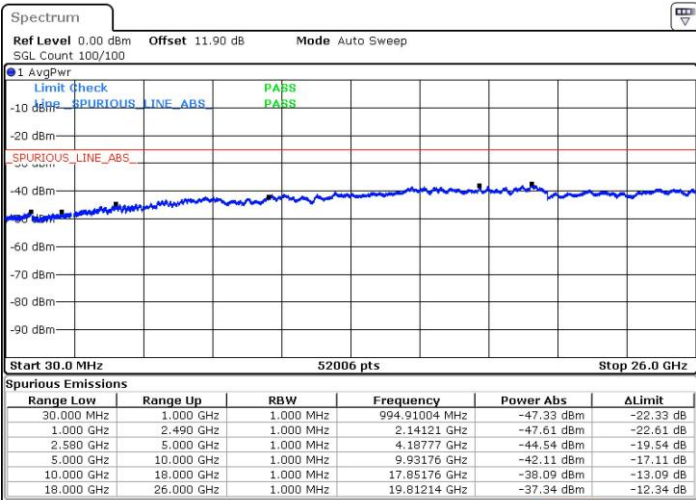

N/A

Date: 24 JUL 2018 03:14:12

LTE Band 7 / 15MHz+10MHz

16QAM

Lowest Channel / 1RB0 and 1RB49

Lowest Channel / 1RB74 and 1RB0

Date: 24.JUL.2018 06:09:01

Date: 24.JUL.2018 06:05:35

Lowest Channel / FullIRB

N/A

Date: 24.JUL.2018 06:12:25

LTE Band 7 / 15MHz+10MHz

16QAM

Middle Channel / 1RB0 and 1RB49

Middle Channel / 1RB74 and 1RB0

Date: 24.JUL.2018 06:30:45

Date: 24.JUL.2018 06:39:05

Middle Channel / FullIRB

N/A

Date: 24.JUL.2018 06:34:41

LTE Band 7 / 15MHz+10MHz

16QAM

Highest Channel / 1RB0 and 1RB49

Highest Channel / 1RB74 and 1RB0

Date: 24 JUL 2018 06:20:12

Date: 24 JUL 2018 06:16:23

Highest Channel / FullIRB

N/A

Date: 24 JUL 2018 06:23:58

LTE Band 7 / 15MHz+15MHz

16QAM

Lowest Channel / 1RB0 and 1RB74