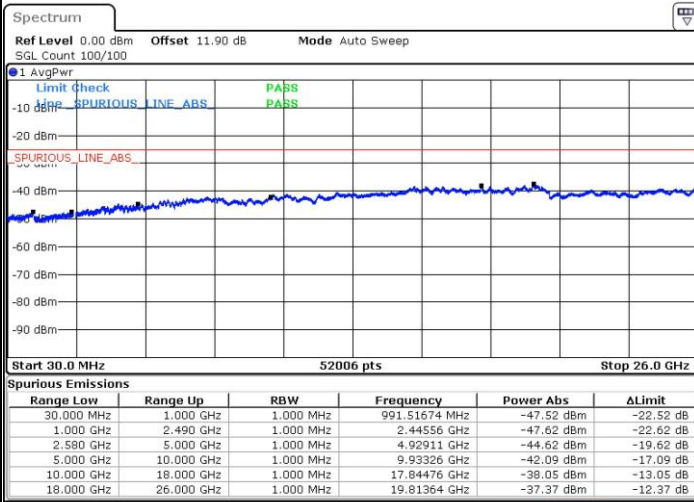

Lowest Channel / 1RB0 and 1RB74

Lowest Channel / 1RB99 and 1RB0

Date: 24 JUL 2018 05:02:18

Date: 24 JUL 2018 04:58:47

Lowest Channel / FullIRB

N/A

Date: 24 JUL 2018 05:06:23

LTE Band 7 / 20MHz+15MHz

LTE Band 7 / 20MHz+15MHz

16QAM

Highest Channel / 1RB0 and 1RB74

Highest Channel / 1RB99 and 1RB0

Date: 24 JUL 2018 05:25:29

Date: 24 JUL 2018 05:21:52

Highest Channel / FullIRB

N/A

Date: 24 JUL 2018 05:28:58

LTE Band 7 / 20MHz+20MHz

16QAM

Lowest Channel / 1RB0 and 1RB99

Lowest Channel / 1RB99 and 1RB0

Date: 24.JUL.2018 05:38:05

Date: 24.JUL.2018 05:32:41

Lowest Channel / FullIRB