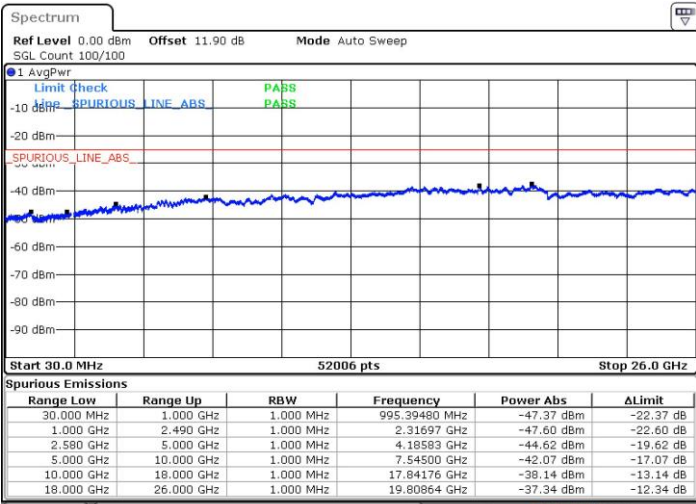

Middle Channel / 1RB0 and 1RB74

Middle Channel / 1RB74 and 1RB0

Date: 24.JUL.2018 04:09:41

Date: 24.JUL.2018 04:13:02

Middle Channel / FullIRB

N/A

Date: 24.JUL.2018 04:06:20

LTE Band 7 / 15MHz+15MHz

16QAM

Highest Channel / 1RB0 and 1RB74

Highest Channel / 1RB74 and 1RB0

Date: 24.JUL.2018 04:19:43

Date: 24.JUL.2018 04:16:22

Highest Channel / FullIRB

N/A

Date: 24.JUL.2018 04:23:04

LTE Band 7 / 15MHz+20MHz

16QAM

Lowest Channel / 1RB0 and 1RB99

Lowest Channel / 1RB74 and 1RB0

Date: 24.JUL.2018 04:29:47

Date: 24.JUL.2018 04:26:25

Lowest Channel / FullIRB

N/A