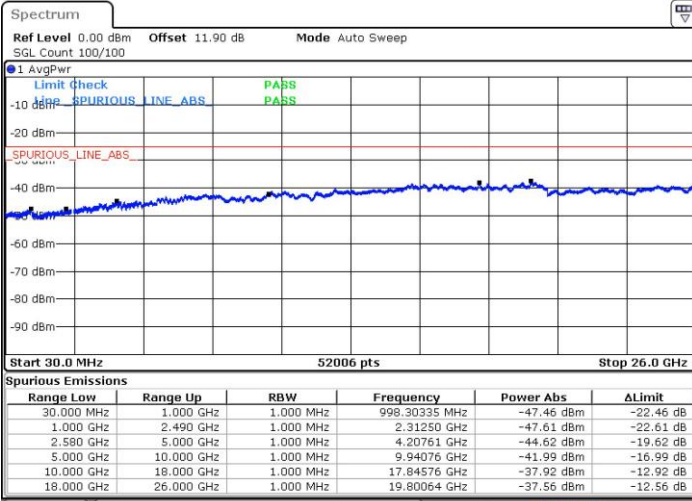

Date: 24.JUL.2018 04:33:07

LTE Band 7 / 15MHz+20MHz

16QAM

Middle Channel / 1RB0 and 1RB9

Middle Channel / 1RB74 and 1RB0

Date: 24.JUL.2018 04:39:49

Date: 24.JUL.2018 04:43:09

Middle Channel / FullIRB

N/A

Date: 24.JUL.2018 04:36:28

LTE Band 7 / 15MHz+20MHz

16QAM

Highest Channel / 1RB0 and 1RB99

Highest Channel / 1RB74 and 1RB0

Date: 24 JUL 2018 04:49:52

Date: 24 JUL 2018 04:46:31

Highest Channel / FullIRB

N/A

Date: 24 JUL 2018 04:54:01

LTE Band 7 / 20MHz+10MHz

16QAM

Lowest Channel / 1RB0 and 1RB49

Lowest Channel / 1RB99 and 1RB0

Date: 24.JUL.2018 03:21:58

Date: 24.JUL.2018 03:17:33

Lowest Channel / FullIRB

N/A

Date: 24.JUL.2018 03:26:02

LTE Band 7 / 20MHz+10MHz

16QAM

Middle Channel / 1RB0 and 1RB49

Middle Channel / 1RB99 and 1RB0