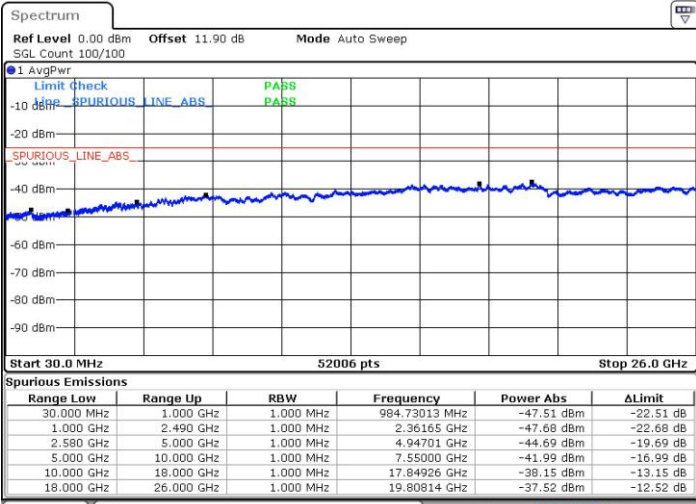

Date: 24 JUL 2018 05:28:58

LTE Band 7 / 20MHz+20MHz

16QAM

Lowest Channel / 1RB0 and 1RB99

Lowest Channel / 1RB99 and 1RB0

Date: 24.JUL.2018 05:38:05

Date: 24.JUL.2018 05:32:41

Lowest Channel / FullIRB

N/A

Date: 24.JUL.2018 05:40:33

LTE Band 7 / 20MHz+20MHz

16QAM

Middle Channel / 1RB0 and 1RB9

Middle Channel / 1RB99 and 1RB0

Date: 24.JUL.2018 05:47:41

Date: 24.JUL.2018 05:52:05

Middle Channel / FullIRB

N/A

Date: 24.JUL.2018 05:43:57

LTE Band 7 / 20MHz+20MHz

16QAM

Highest Channel / 1RB0 and 1RB99

Highest Channel / 1RB99 and 1RB0

Date: 24 JUL 2018 05:58:49

Date: 24 JUL 2018 05:55:26

Highest Channel / FullIRB

N/A

Date: 24 JUL 2018 06:02:13

LTE Band 7 / 10MHz+20MHz

64QAM

Lowest Channel / 1RB0 and 1RB99

Lowest Channel / 1RB49 and 1RB0