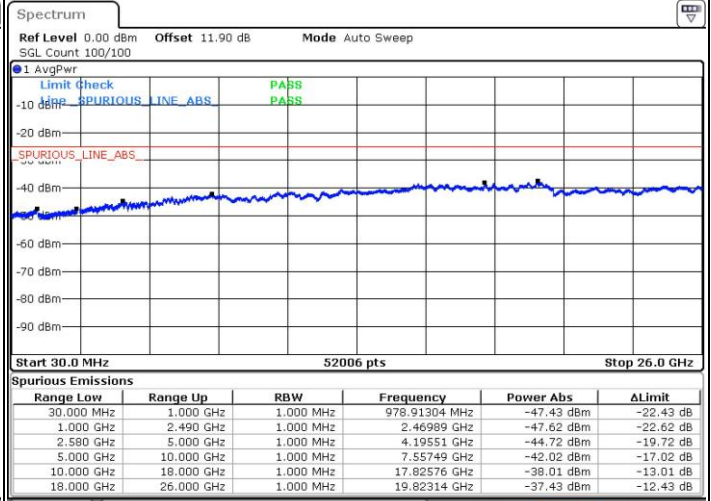

Lowest Channel / FullIRB

N/A

Date: 24.JUL.2018 06:12:25

LTE Band 7 / 15MHz+10MHz

16QAM

Middle Channel / 1RB0 and 1RB49

Middle Channel / 1RB74 and 1RB0

Date: 24.JUL.2018 06:30:45

Date: 24.JUL.2018 06:39:05

Middle Channel / FullIRB

N/A

Date: 24.JUL.2018 06:34:41

LTE Band 7 / 15MHz+10MHz

16QAM

Highest Channel / 1RB0 and 1RB49

Highest Channel / 1RB74 and 1RB0

Date: 24 JUL 2018 06:20:12

Date: 24 JUL 2018 06:16:23

Highest Channel / FullIRB

N/A

Date: 24 JUL 2018 06:23:58

LTE Band 7 / 15MHz+15MHz

16QAM

Lowest Channel / 1RB0 and 1RB74

Lowest Channel / 1RB74 and 1RB0

Date: 24 JUL 2018 03:59:39

Date: 24 JUL 2018 03:56:18

Lowest Channel / FullIRB

N/A

Date: 24 JUL 2018 04:02:59

LTE Band 7 / 15MHz+15MHz

16QAM