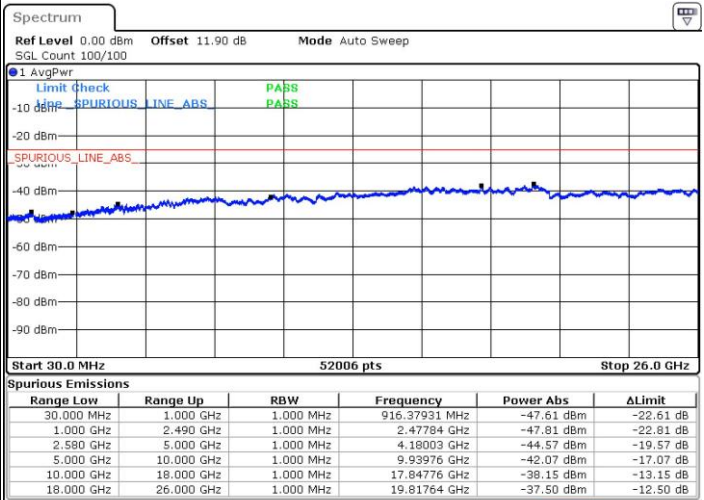

LTE Band 7 / 10MHz+20MHz

16QAM

MiddleChannel / 1RB0 and 1RB99

Middle Channel / 1RB49 and 1RB0

Date: 24 JUL 2018 02:48:59

Date: 24 JUL 2018 03:02:28

Middle Channel / FullIRB

N/A

Date: 24 JUL 2018 02:45:30

LTE Band 7 / 10MHz+20MHz

16QAM

Highest Channel / 1RB0 and 1RB99

Highest Channel / 1RB49 and 1RB0

Date: 24 JUL 2018 03:10:36

Date: 24 JUL 2018 03:06:42

Highest Channel / FullIRB

N/A

Date: 24 JUL 2018 03:14:12

LTE Band 7 / 15MHz+10MHz

16QAM

Lowest Channel / 1RB0 and 1RB49

Lowest Channel / 1RB74 and 1RB0

Date: 24.JUL.2018 06:09:01

Date: 24.JUL.2018 06:05:35

Lowest Channel / FullIRB

N/A

Date: 24.JUL.2018 06:12:25

LTE Band 7 / 15MHz+10MHz

16QAM

Middle Channel / 1RB0 and 1RB49

Middle Channel / 1RB74 and 1RB0

Date: 24.JUL.2018 06:30:45