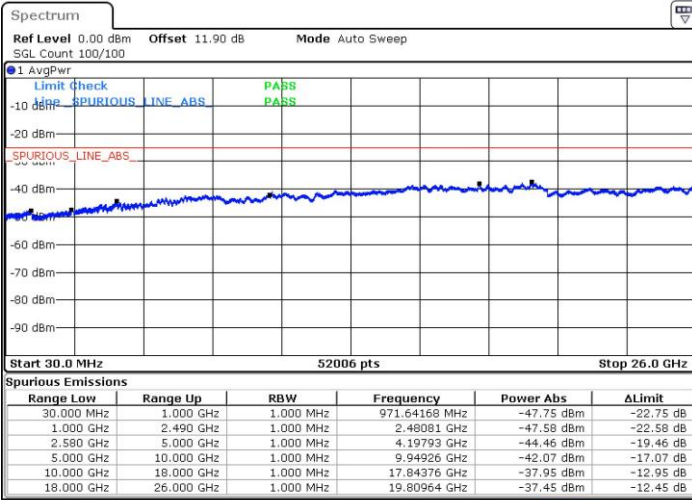

Date: 24 JUL 2018 03:34:54

Date: 24 JUL 2018 03:41:49

Middle Channel / FullIRB

N/A

Date: 24 JUL 2018 03:29:56

LTE Band 7 / 20MHz+10MHz

16QAM

Highest Channel / 1RB0 and 1RB49

Highest Channel / 1RB99 and 1RB0

Date: 24 JUL 2018 03:49:36

Date: 24 JUL 2018 03:46:15

Highest Channel / FullIRB

N/A

Date: 24 JUL 2018 03:52:57

LTE Band 7 / 20MHz+15MHz

16QAM

Lowest Channel / 1RB0 and 1RB74

Lowest Channel / 1RB99 and 1RB0

Date: 24 JUL 2018 05:02:18

Date: 24 JUL 2018 04:58:47

Lowest Channel / FullIRB

N/A

Date: 24 JUL 2018 05:06:23

LTE Band 7 / 20MHz+15MHz