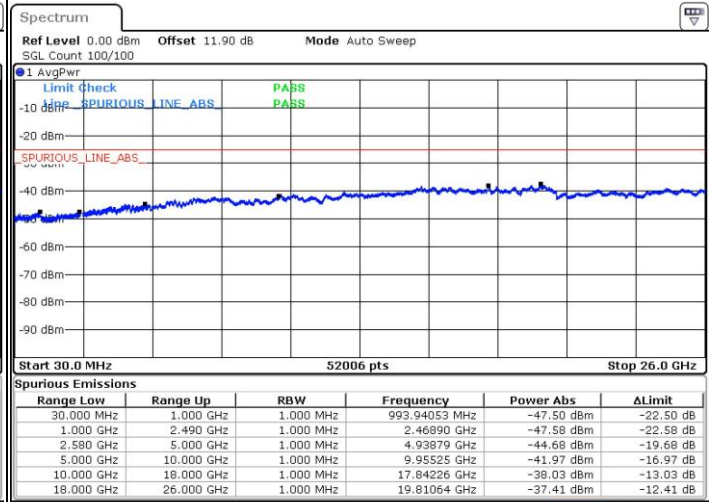

Lowest Channel / 1RB0 and 1RB74

Lowest Channel / 1RB99 and 1RB0

Date: 24 JUL 2018 05:02:18

Date: 24 JUL 2018 04:58:47

Lowest Channel / FullIRB

N/A

Date: 24 JUL 2018 05:06:23

LTE Band 7 / 20MHz+15MHz

LTE Band 7 / 20MHz+15MHz

16QAM

Highest Channel / 1RB0 and 1RB74

Highest Channel / 1RB99 and 1RB0

Date: 24 JUL 2018 05:25:29

Date: 24 JUL 2018 05:21:52

Highest Channel / FullIRB

N/A

Date: 24 JUL 2018 05:28:58

LTE Band 7 / 20MHz+20MHz

16QAM

Lowest Channel / 1RB0 and 1RB99

Lowest Channel / 1RB99 and 1RB0

Date: 24.JUL.2018 05:38:05

Date: 24.JUL.2018 05:32:41

Lowest Channel / FullIRB