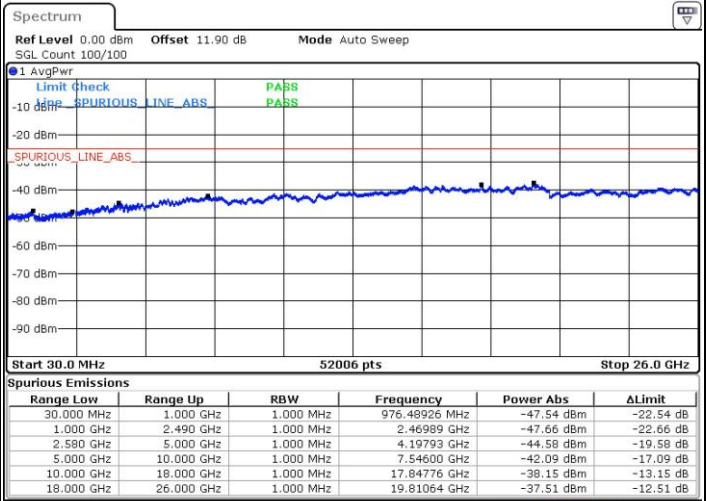

Lowest Channel / 1RB74 and 1RB0

Date: 24 JUL 2018 03:59:39

Date: 24 JUL 2018 03:56:18

Lowest Channel / FullIRB

N/A

Date: 24 JUL 2018 04:02:59

LTE Band 7 / 15MHz+15MHz

16QAM

Middle Channel / 1RB0 and 1RB74

Middle Channel / 1RB74 and 1RB0

Date: 24.JUL.2018 04:09:41

Date: 24.JUL.2018 04:13:02

Middle Channel / FullIRB

N/A

Date: 24.JUL.2018 04:06:20

LTE Band 7 / 15MHz+15MHz

16QAM

Highest Channel / 1RB0 and 1RB74

Highest Channel / 1RB74 and 1RB0

Date: 24.JUL.2018 04:19:43

Date: 24.JUL.2018 04:16:22

Highest Channel / FullIRB

N/A

Date: 24.JUL.2018 04:23:04

LTE Band 7 / 15MHz+20MHz

16QAM

Lowest Channel / 1RB0 and 1RB99

Lowest Channel / 1RB74 and 1RB0

Date: 24.JUL.2018 04:29:47

Date: 24.JUL.2018 04:26:25

Lowest Channel / FullIRB

N/A