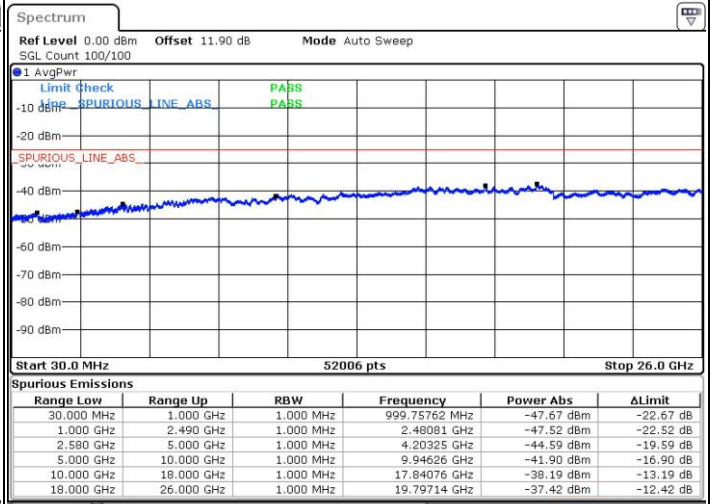

Date: 24 JUL 2018 05:28:58

LTE Band 7 / 20MHz+20MHz

16QAM

Lowest Channel / 1RB0 and 1RB99

Lowest Channel / 1RB99 and 1RB0

Date: 24.JUL.2018 05:38:05

Date: 24.JUL.2018 05:32:41

Lowest Channel / FullIRB

N/A

Date: 24.JUL.2018 05:40:33

LTE Band 7 / 20MHz+20MHz

16QAM

Middle Channel / 1RB0 and 1RB9

Middle Channel / 1RB99 and 1RB0

Date: 24.JUL.2018 05:47:41

Date: 24.JUL.2018 05:52:05

Middle Channel / FullIRB

N/A

Date: 24.JUL.2018 05:43:57

LTE Band 7 / 20MHz+20MHz

16QAM

Highest Channel / 1RB0 and 1RB99

Highest Channel / 1RB99 and 1RB0

Date: 24 JUL 2018 05:58:49

Date: 24 JUL 2018 05:55:26

Highest Channel / FullIRB

N/A

Date: 24 JUL 2018 06:02:13

LTE Band 7 / 10MHz+20MHz

64QAM

Lowest Channel / 1RB0 and 1RB99

Lowest Channel / 1RB49 and 1RB0