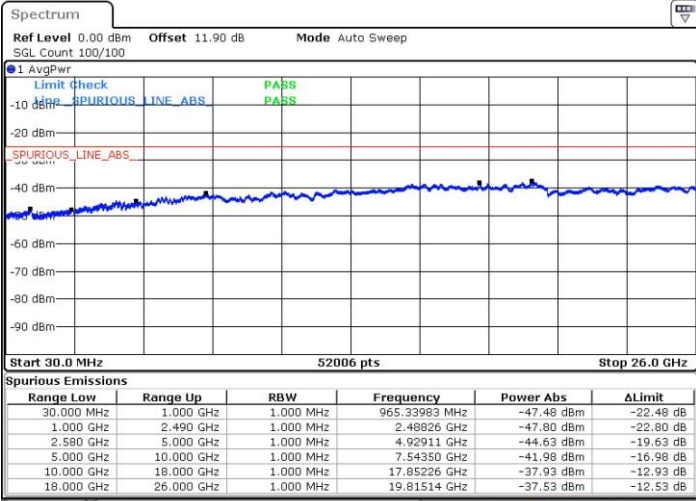

Date: 24.JUL.2018 06:39:05

Middle Channel / FullIRB

N/A

Date: 24.JUL.2018 06:34:41

LTE Band 7 / 15MHz+10MHz

16QAM

Highest Channel / 1RB0 and 1RB49

Highest Channel / 1RB74 and 1RB0

Date: 24 JUL 2018 06:20:12

Date: 24 JUL 2018 06:16:23

Highest Channel / FullIRB

N/A

Date: 24 JUL 2018 06:23:58

LTE Band 7 / 15MHz+15MHz

16QAM

Lowest Channel / 1RB0 and 1RB74

Lowest Channel / 1RB74 and 1RB0

Date: 24 JUL 2018 03:59:39

Date: 24 JUL 2018 03:56:18

Lowest Channel / FullIRB

N/A

Date: 24 JUL 2018 04:02:59

LTE Band 7 / 15MHz+15MHz

16QAM