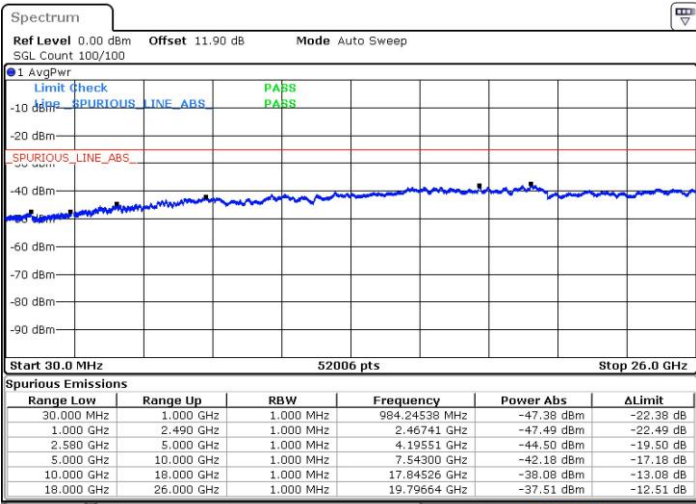

LTE Band 7 / 15MHz+20MHz

16QAM

Lowest Channel / 1RB0 and 1RB99

Lowest Channel / 1RB74 and 1RB0

Date: 24.JUL.2018 04:29:47

Date: 24.JUL.2018 04:26:25

Lowest Channel / FullIRB

N/A

Date: 24.JUL.2018 04:33:07

LTE Band 7 / 15MHz+20MHz

16QAM

Middle Channel / 1RB0 and 1RB9

Middle Channel / 1RB74 and 1RB0

Date: 24.JUL.2018 04:39:49

Date: 24.JUL.2018 04:43:09

Middle Channel / FullIRB

N/A

Date: 24.JUL.2018 04:36:28

LTE Band 7 / 15MHz+20MHz

16QAM

Highest Channel / 1RB0 and 1RB99

Highest Channel / 1RB74 and 1RB0

Date: 24 JUL 2018 04:49:52

Date: 24 JUL 2018 04:46:31