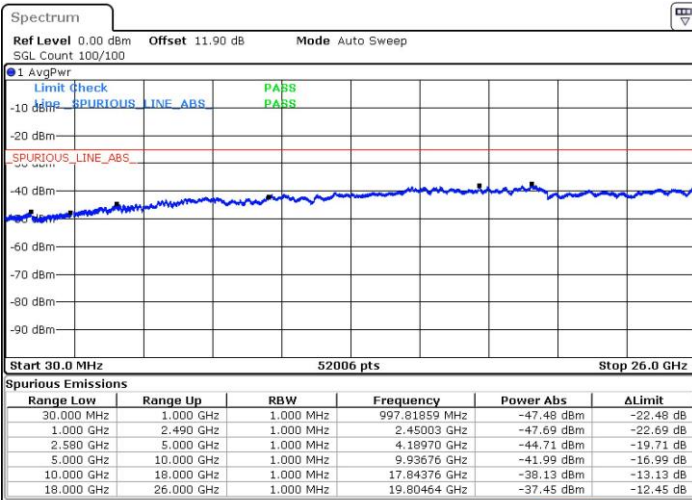

Middle Channel / 1RB0 and 1RB74

Middle Channel / 1RB74 and 1RB0

Date: 24.JUL.2018 04:09:41

Date: 24.JUL.2018 04:13:02

Middle Channel / FullIRB

N/A

Date: 24.JUL.2018 04:06:20

LTE Band 7 / 15MHz+15MHz

16QAM

Highest Channel / 1RB0 and 1RB74

Highest Channel / 1RB74 and 1RB0

Date: 24.JUL.2018 04:19:43

Date: 24.JUL.2018 04:16:22

Highest Channel / FullIRB

N/A

Date: 24.JUL.2018 04:23:04

LTE Band 7 / 15MHz+20MHz

16QAM

Lowest Channel / 1RB0 and 1RB99

Lowest Channel / 1RB74 and 1RB0

Date: 24.JUL.2018 04:29:47

Date: 24.JUL.2018 04:26:25

Lowest Channel / FullIRB

N/A