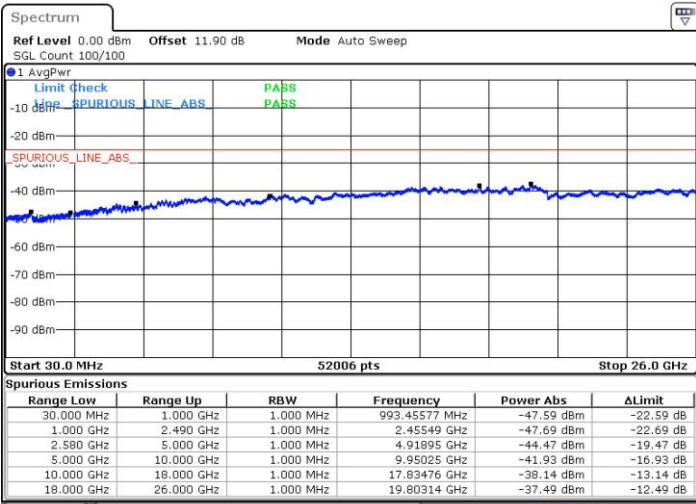

LTE Band 7 / 15MHz+20MHz

16QAM

Lowest Channel / 1RB0 and 1RB99

Lowest Channel / 1RB74 and 1RB0

Date: 24.JUL.2018 04:29:47

Date: 24.JUL.2018 04:26:25

Lowest Channel / FullIRB

N/A

Date: 24.JUL.2018 04:33:07

LTE Band 7 / 15MHz+20MHz

16QAM

Middle Channel / 1RB0 and 1RB9

Middle Channel / 1RB74 and 1RB0

Date: 24.JUL.2018 04:39:49

Date: 24.JUL.2018 04:43:09

Middle Channel / FullIRB

N/A

Date: 24.JUL.2018 04:36:28

LTE Band 7 / 15MHz+20MHz

16QAM

Highest Channel / 1RB0 and 1RB99

Highest Channel / 1RB74 and 1RB0

Date: 24 JUL 2018 04:49:52

Date: 24 JUL 2018 04:46:31

Highest Channel / FullIRB

N/A

Date: 24 JUL 2018 04:54:01

LTE Band 7 / 20MHz+10MHz

16QAM

Lowest Channel / 1RB0 and 1RB49

Lowest Channel / 1RB99 and 1RB0

Date: 24.JUL.2018 03:21:58