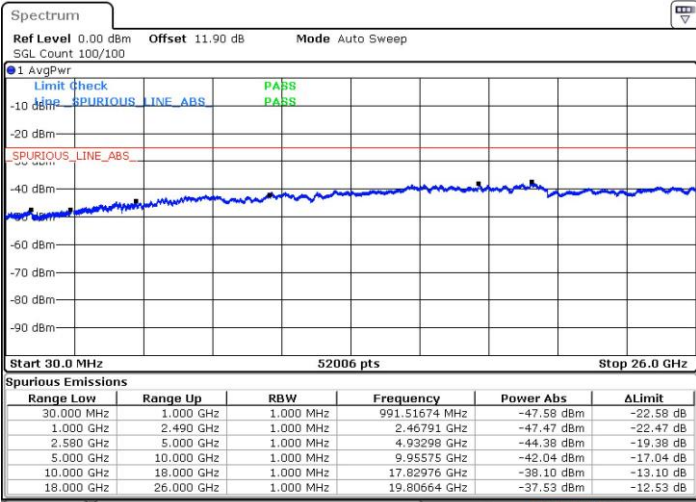

LTE Band 7 / 10MHz+20MHz

16QAM

MiddleChannel / 1RB0 and 1RB99

Middle Channel / 1RB49 and 1RB0

Date: 24 JUL 2018 02:48:59

Date: 24 JUL 2018 03:02:28

Middle Channel / FullIRB

N/A

Date: 24 JUL 2018 02:45:30

LTE Band 7 / 10MHz+20MHz

16QAM

Highest Channel / 1RB0 and 1RB99

Highest Channel / 1RB49 and 1RB0

Date: 24 JUL 2018 03:10:36

Date: 24 JUL 2018 03:06:42

Highest Channel / FullIRB

N/A

Date: 24 JUL 2018 03:14:12

LTE Band 7 / 15MHz+10MHz

16QAM

Lowest Channel / 1RB0 and 1RB49

Lowest Channel / 1RB74 and 1RB0

Date: 24.JUL.2018 06:09:01

Date: 24.JUL.2018 06:05:35