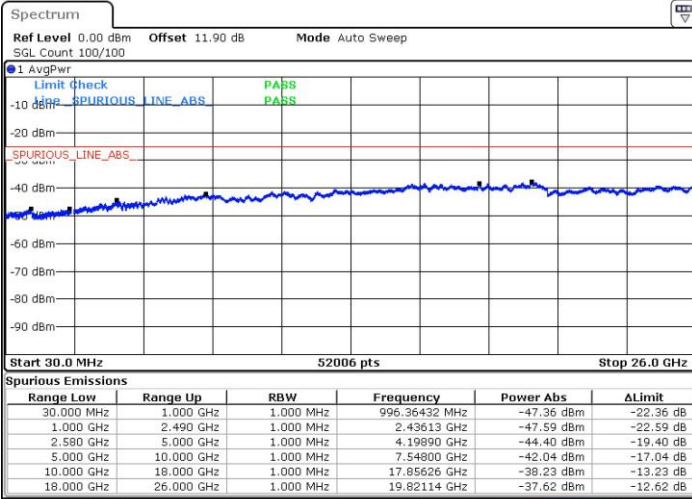

Date: 24.JUL.2018 03:17:33

Lowest Channel / FullIRB

N/A

Date: 24.JUL.2018 03:26:02

LTE Band 7 / 20MHz+10MHz

16QAM

Middle Channel / 1RB0 and 1RB49

Middle Channel / 1RB99 and 1RB0

Date: 24 JUL 2018 03:34:54

Date: 24 JUL 2018 03:41:49

Middle Channel / FullIRB

N/A

Date: 24 JUL 2018 03:29:56

LTE Band 7 / 20MHz+10MHz

16QAM

Highest Channel / 1RB0 and 1RB49

Highest Channel / 1RB99 and 1RB0

Date: 24 JUL 2018 03:49:36

Date: 24 JUL 2018 03:46:15

Highest Channel / FullIRB

N/A

Date: 24 JUL 2018 03:52:57

LTE Band 7 / 20MHz+15MHz

16QAM

Lowest Channel / 1RB0 and 1RB74

Lowest Channel / 1RB99 and 1RB0

Date: 24 JUL 2018 05:02:18

Date: 24 JUL 2018 04:58:47

Lowest Channel / FullIRB

N/A

Date: 24 JUL 2018 05:06:23

LTE Band 7 / 20MHz+15MHz