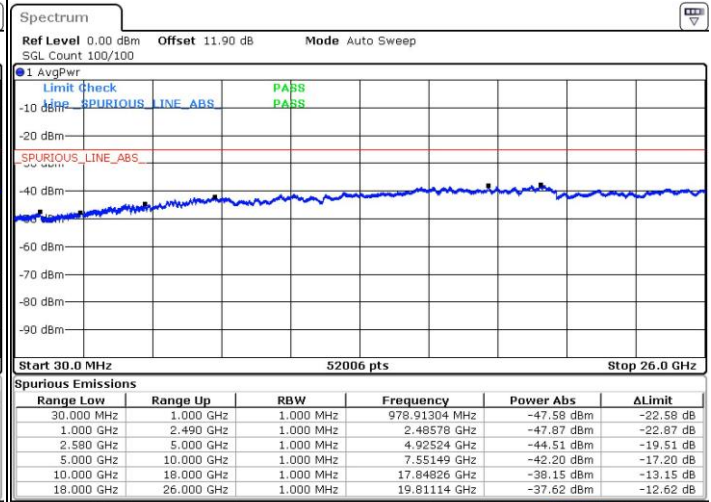

N/A

Date: 24.JUL.2018 04:36:28

LTE Band 7 / 15MHz+20MHz

16QAM

Highest Channel / 1RB0 and 1RB99

Highest Channel / 1RB74 and 1RB0

Date: 24 JUL 2018 04:49:52

Date: 24 JUL 2018 04:46:31

Highest Channel / FullIRB

N/A

Date: 24 JUL 2018 04:54:01

LTE Band 7 / 20MHz+10MHz

16QAM

Lowest Channel / 1RB0 and 1RB49

Lowest Channel / 1RB99 and 1RB0

Date: 24.JUL.2018 03:21:58

Date: 24.JUL.2018 03:17:33

Lowest Channel / FullIRB

N/A

Date: 24.JUL.2018 03:26:02

LTE Band 7 / 20MHz+10MHz

16QAM

Middle Channel / 1RB0 and 1RB49

Middle Channel / 1RB99 and 1RB0

Date: 24 JUL 2018 03:34:54

Date: 24 JUL 2018 03:41:49

Middle Channel / FullIRB

N/A

Date: 24 JUL 2018 03:29:56

LTE Band 7 / 20MHz+10MHz

16QAM

Highest Channel / 1RB0 and 1RB49