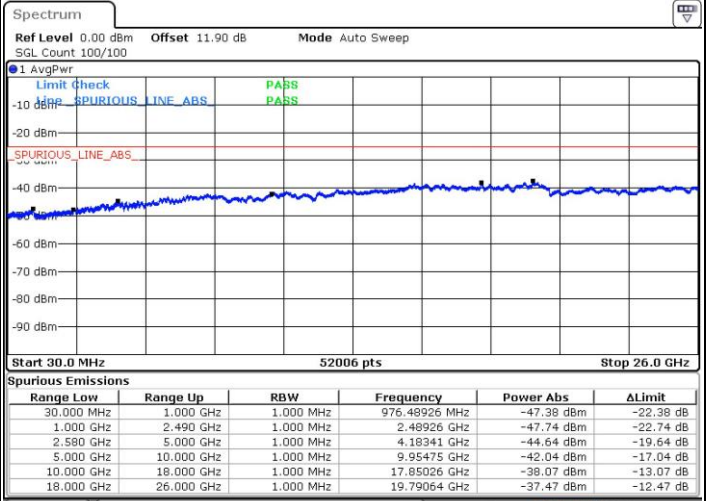

LTE Band 7 / 10MHz+20MHz

16QAM

MiddleChannel / 1RB0 and 1RB99

Middle Channel / 1RB49 and 1RB0

Date: 24 JUL 2018 02:48:59

Date: 24 JUL 2018 03:02:28

Middle Channel / FullIRB

N/A

Date: 24 JUL 2018 02:45:30

LTE Band 7 / 10MHz+20MHz

16QAM

Highest Channel / 1RB0 and 1RB99

Highest Channel / 1RB49 and 1RB0

Date: 24 JUL 2018 03:10:36

Date: 24 JUL 2018 03:06:42

Highest Channel / FullIRB

N/A

Date: 24 JUL 2018 03:14:12

LTE Band 7 / 15MHz+10MHz

16QAM

Lowest Channel / 1RB0 and 1RB49

Lowest Channel / 1RB74 and 1RB0

Date: 24.JUL.2018 06:09:01

Date: 24.JUL.2018 06:05:35

Lowest Channel / FullIRB

N/A

Date: 24.JUL.2018 06:12:25

LTE Band 7 / 15MHz+10MHz

16QAM

Middle Channel / 1RB0 and 1RB49

Middle Channel / 1RB74 and 1RB0

Date: 24.JUL.2018 06:30:45