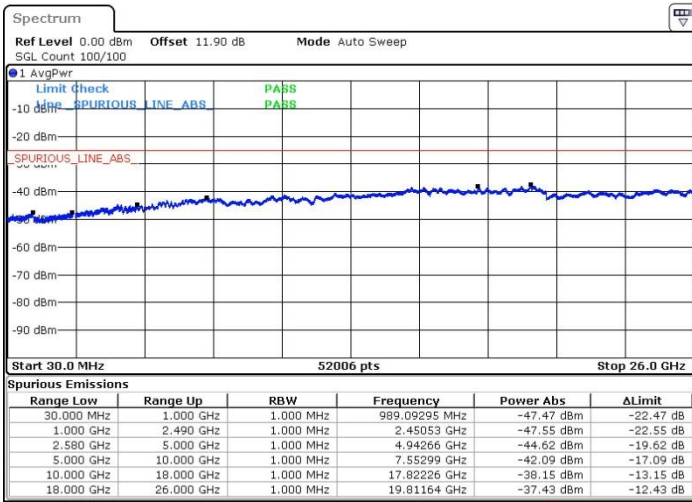

Middle Channel / FullIRB

N/A

Date: 24.JUL.2018 05:43:57

LTE Band 7 / 20MHz+20MHz

16QAM

Highest Channel / 1RB0 and 1RB99

Highest Channel / 1RB99 and 1RB0

Date: 24 JUL 2018 05:58:49

Date: 24 JUL 2018 05:55:26

Highest Channel / FullIRB

N/A

Date: 24 JUL 2018 06:02:13

LTE Band 7 / 10MHz+20MHz

64QAM

Lowest Channel / 1RB0 and 1RB99

Lowest Channel / 1RB49 and 1RB0

Date: 24.JUL.2018 02:36:29

Date: 24.JUL.2018 02:27:42

Lowest Channel / FullIRB

N/A

Date: 24.JUL.2018 02:37:39