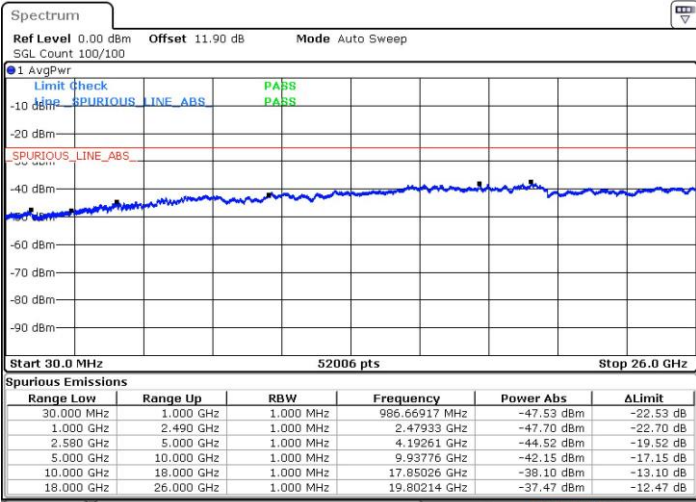

Date: 24 JUL 2018 06:20:12

Date: 24 JUL 2018 06:16:23

Highest Channel / FullIRB

N/A

Date: 24 JUL 2018 06:23:58

LTE Band 7 / 15MHz+15MHz

16QAM

Lowest Channel / 1RB0 and 1RB74

Lowest Channel / 1RB74 and 1RB0

Date: 24 JUL 2018 03:59:39

Date: 24 JUL 2018 03:56:18

Lowest Channel / FullIRB

N/A

Date: 24 JUL 2018 04:02:59

LTE Band 7 / 15MHz+15MHz

16QAM

Middle Channel / 1RB0 and 1RB74

Middle Channel / 1RB74 and 1RB0

Date: 24.JUL.2018 04:09:41

Date: 24.JUL.2018 04:13:02

Middle Channel / FullIRB

N/A

Date: 24.JUL.2018 04:06:20

LTE Band 7 / 15MHz+15MHz