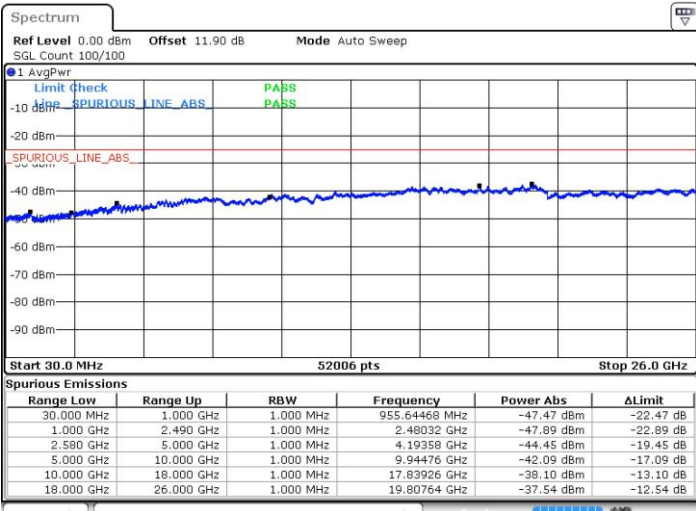

LTE Band 7 / 20MHz+15MHz

16QAM

MiddleChannel / 1RB0 and 1RB74

Middle Channel / 1RB99 and 1RB0

Date: 24 JUL 2018 05:14:53

Date: 24 JUL 2018 05:18:17