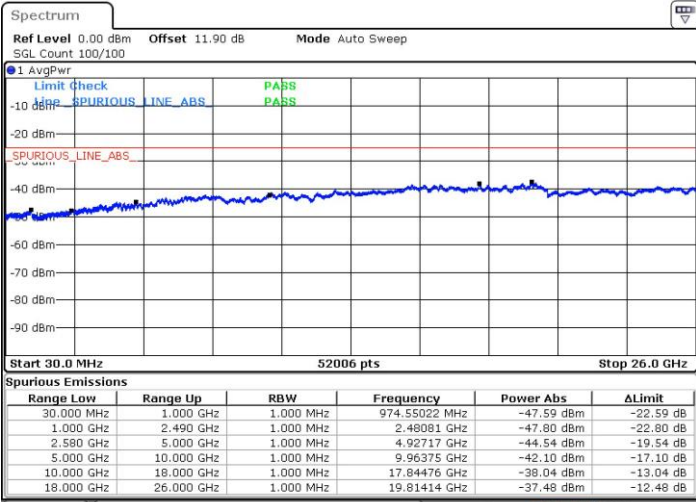

LTE Band 7 / 20MHz+15MHz

16QAM

Highest Channel / 1RB0 and 1RB74

Highest Channel / 1RB99 and 1RB0

Date: 24 JUL 2018 05:25:29

Date: 24 JUL 2018 05:21:52

Highest Channel / FullIRB

N/A

Date: 24 JUL 2018 05:28:58

LTE Band 7 / 20MHz+20MHz

16QAM

Lowest Channel / 1RB0 and 1RB99

Lowest Channel / 1RB99 and 1RB0

Date: 24.JUL.2018 05:38:05

Date: 24.JUL.2018 05:32:41

Lowest Channel / FullIRB

N/A

Date: 24.JUL.2018 05:40:33

LTE Band 7 / 20MHz+20MHz

16QAM

Middle Channel / 1RB0 and 1RB9

Middle Channel / 1RB99 and 1RB0

Date: 24.JUL.2018 05:47:41

Date: 24.JUL.2018 05:52:05

Middle Channel / FullIRB

N/A

Date: 24.JUL.2018 05:43:57

LTE Band 7 / 20MHz+20MHz

16QAM

Highest Channel / 1RB0 and 1RB99

Highest Channel / 1RB99 and 1RB0

Date: 24 JUL 2018 05:58:49