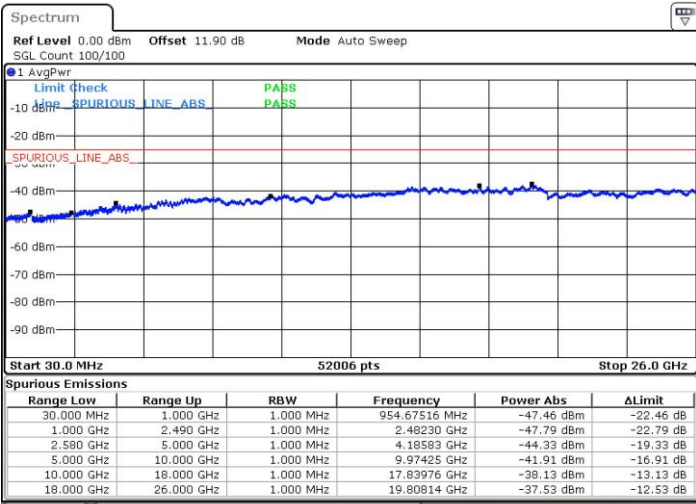

N/A

Date: 24.JUL.2018 05:40:33

LTE Band 7 / 20MHz+20MHz

16QAM

Middle Channel / 1RB0 and 1RB9

Middle Channel / 1RB99 and 1RB0

Date: 24.JUL.2018 05:47:41

Date: 24.JUL.2018 05:52:05

Middle Channel / FullIRB

N/A

Date: 24.JUL.2018 05:43:57

LTE Band 7 / 20MHz+20MHz

16QAM

Highest Channel / 1RB0 and 1RB99

Highest Channel / 1RB99 and 1RB0

Date: 24 JUL 2018 05:58:49

Date: 24 JUL 2018 05:55:26

Highest Channel / FullIRB

N/A

Date: 24 JUL 2018 06:02:13

LTE Band 7 / 10MHz+20MHz

64QAM

Lowest Channel / 1RB0 and 1RB99

Lowest Channel / 1RB49 and 1RB0