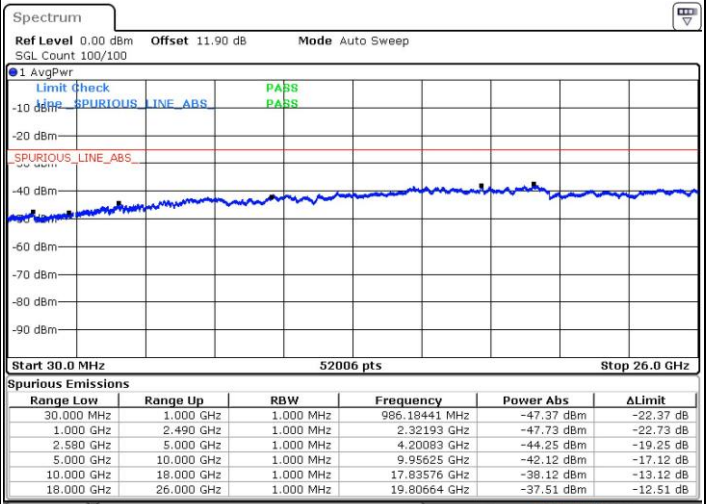

Highest Channel / FullIRB

N/A

Date: 24 JUL 2018 04:54:01

LTE Band 7 / 20MHz+10MHz

16QAM

Lowest Channel / 1RB0 and 1RB49

Lowest Channel / 1RB99 and 1RB0

Date: 24.JUL.2018 03:21:58

Date: 24.JUL.2018 03:17:33

Lowest Channel / FullIRB

N/A

Date: 24.JUL.2018 03:26:02

LTE Band 7 / 20MHz+10MHz

16QAM

Middle Channel / 1RB0 and 1RB49

Middle Channel / 1RB99 and 1RB0

Date: 24 JUL 2018 03:34:54

Date: 24 JUL 2018 03:41:49

Middle Channel / FullIRB

N/A

Date: 24 JUL 2018 03:29:56

LTE Band 7 / 20MHz+10MHz

16QAM

Highest Channel / 1RB0 and 1RB49

Highest Channel / 1RB99 and 1RB0

Date: 24 JUL 2018 03:49:36

Date: 24 JUL 2018 03:46:15

Highest Channel / FullIRB

N/A

Date: 24 JUL 2018 03:52:57

LTE Band 7 / 20MHz+15MHz

16QAM