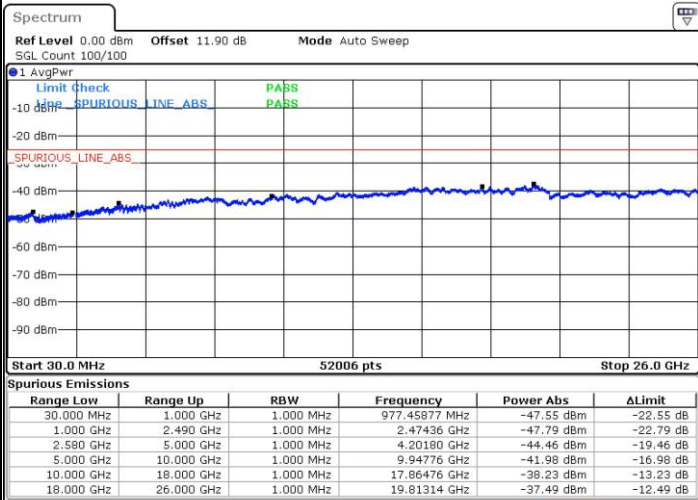

LTE Band 7 / 10MHz+20MHz

16QAM

MiddleChannel / 1RB0 and 1RB99

Middle Channel / 1RB49 and 1RB0

Date: 24 JUL 2018 02:48:59

Date: 24 JUL 2018 03:02:28

Middle Channel / FullIRB

N/A

Date: 24 JUL 2018 02:45:30

LTE Band 7 / 10MHz+20MHz

16QAM

Highest Channel / 1RB0 and 1RB99

Highest Channel / 1RB49 and 1RB0

Date: 24 JUL 2018 03:10:36

Date: 24 JUL 2018 03:06:42

Highest Channel / FullIRB

N/A

Date: 24 JUL 2018 03:14:12

LTE Band 7 / 15MHz+10MHz

16QAM

Lowest Channel / 1RB0 and 1RB49

Lowest Channel / 1RB74 and 1RB0

Date: 24.JUL.2018 06:09:01

Date: 24.JUL.2018 06:05:35

Lowest Channel / FullIRB

N/A

Date: 24.JUL.2018 06:12:25

LTE Band 7 / 15MHz+10MHz

16QAM

Middle Channel / 1RB0 and 1RB49

Middle Channel / 1RB74 and 1RB0

Date: 24.JUL.2018 06:30:45