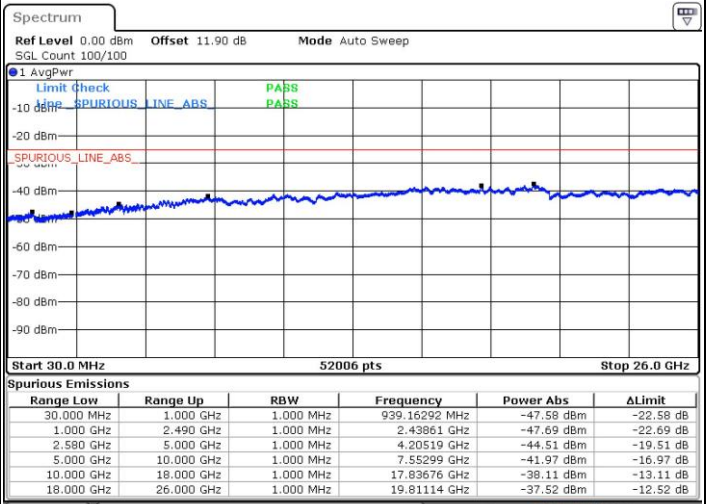

Date: 24 JUL 2018 02:45:30

LTE Band 7 / 10MHz+20MHz

16QAM

Highest Channel / 1RB0 and 1RB99

Highest Channel / 1RB49 and 1RB0

Date: 24 JUL 2018 03:10:36

Date: 24 JUL 2018 03:06:42

Highest Channel / FullIRB

N/A

Date: 24 JUL 2018 03:14:12

LTE Band 7 / 15MHz+10MHz

16QAM

Lowest Channel / 1RB0 and 1RB49

Lowest Channel / 1RB74 and 1RB0

Date: 24.JUL.2018 06:09:01

Date: 24.JUL.2018 06:05:35

Lowest Channel / FullIRB

N/A

Date: 24.JUL.2018 06:12:25

LTE Band 7 / 15MHz+10MHz

16QAM

Middle Channel / 1RB0 and 1RB49

Middle Channel / 1RB74 and 1RB0

Date: 24.JUL.2018 06:30:45

Date: 24.JUL.2018 06:39:05

Middle Channel / FullIRB

N/A

Date: 24.JUL.2018 06:34:41

LTE Band 7 / 15MHz+10MHz

16QAM

Highest Channel / 1RB0 and 1RB49

Highest Channel / 1RB74 and 1RB0