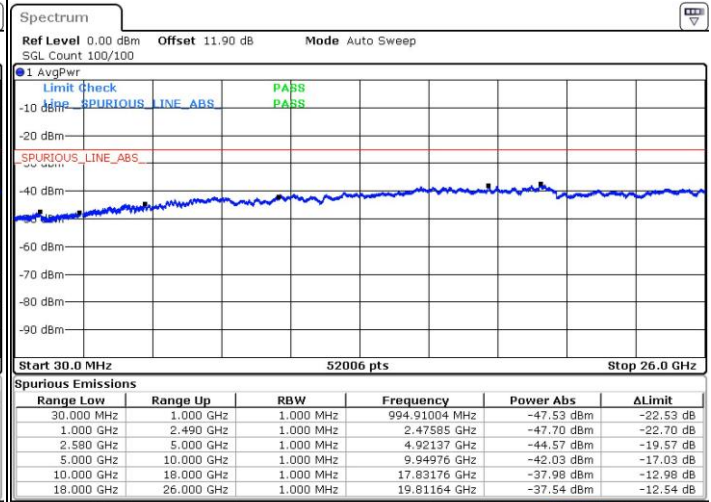

Lowest Channel / FullIRB

N/A

Date: 24.JUL.2018 06:12:25

LTE Band 7 / 15MHz+10MHz

16QAM

Middle Channel / 1RB0 and 1RB49

Middle Channel / 1RB74 and 1RB0

Date: 24.JUL.2018 06:30:45

Date: 24.JUL.2018 06:39:05

Middle Channel / FullIRB

N/A

Date: 24.JUL.2018 06:34:41

LTE Band 7 / 15MHz+10MHz

16QAM

Highest Channel / 1RB0 and 1RB49

Highest Channel / 1RB74 and 1RB0

Date: 24 JUL 2018 06:20:12

Date: 24 JUL 2018 06:16:23

Highest Channel / FullIRB

N/A

Date: 24 JUL 2018 06:23:58

LTE Band 7 / 15MHz+15MHz

16QAM

Lowest Channel / 1RB0 and 1RB74

Lowest Channel / 1RB74 and 1RB0

Date: 24 JUL 2018 03:59:39

Date: 24 JUL 2018 03:56:18

Lowest Channel / FullIRB

N/A

Date: 24 JUL 2018 04:02:59

LTE Band 7 / 15MHz+15MHz

16QAM