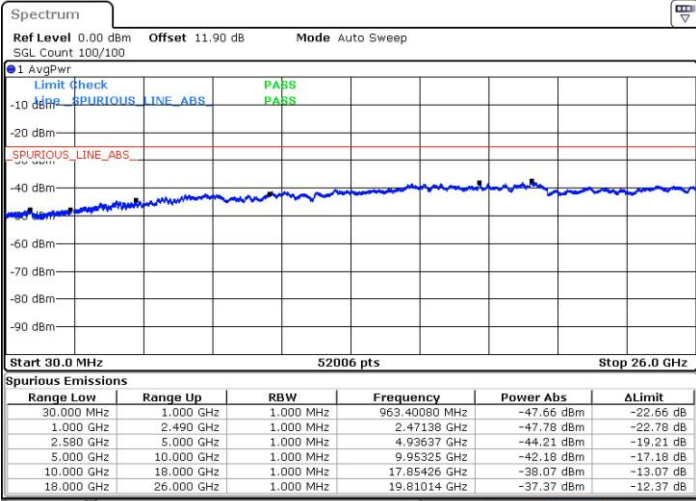

LTE Band 7 / 20MHz+15MHz

16QAM

Highest Channel / 1RB0 and 1RB74

Highest Channel / 1RB99 and 1RB0

Date: 24 JUL 2018 05:25:29

Date: 24 JUL 2018 05:21:52

Highest Channel / FullIRB

N/A

Date: 24 JUL 2018 05:28:58

LTE Band 7 / 20MHz+20MHz

16QAM

Lowest Channel / 1RB0 and 1RB99

Lowest Channel / 1RB99 and 1RB0

Date: 24.JUL.2018 05:38:05

Date: 24.JUL.2018 05:32:41

Lowest Channel / FullIRB

N/A

Date: 24.JUL.2018 05:40:33

LTE Band 7 / 20MHz+20MHz

16QAM

Middle Channel / 1RB0 and 1RB9

Middle Channel / 1RB99 and 1RB0

Date: 24.JUL.2018 05:47:41

Date: 24.JUL.2018 05:52:05

Middle Channel / FullIRB

N/A

Date: 24.JUL.2018 05:43:57

LTE Band 7 / 20MHz+20MHz

16QAM

Highest Channel / 1RB0 and 1RB99

Highest Channel / 1RB99 and 1RB0

Date: 24 JUL 2018 05:58:49