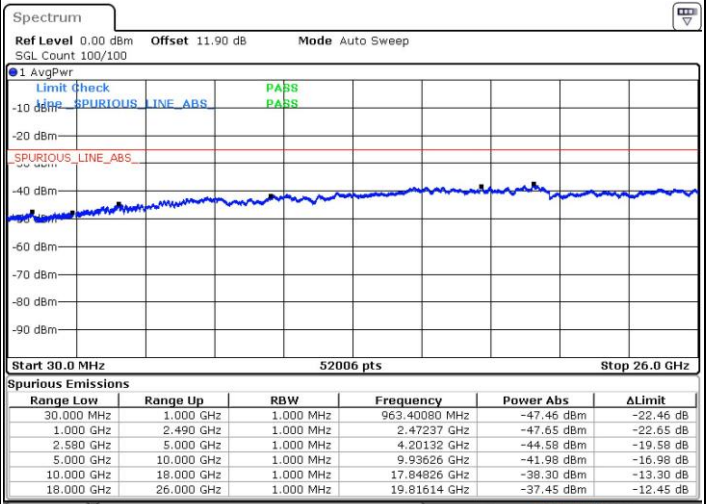

LTE Band 7 / 15MHz+20MHz

16QAM

Lowest Channel / 1RB0 and 1RB99

Lowest Channel / 1RB74 and 1RB0

Date: 24.JUL.2018 04:29:47

Date: 24.JUL.2018 04:26:25

Lowest Channel / FullIRB

N/A

Date: 24.JUL.2018 04:33:07

LTE Band 7 / 15MHz+20MHz

16QAM

Middle Channel / 1RB0 and 1RB9

Middle Channel / 1RB74 and 1RB0

Date: 24.JUL.2018 04:39:49

Date: 24.JUL.2018 04:43:09

Middle Channel / FullIRB

N/A

Date: 24.JUL.2018 04:36:28

LTE Band 7 / 15MHz+20MHz

16QAM

Highest Channel / 1RB0 and 1RB99

Highest Channel / 1RB74 and 1RB0

Date: 24 JUL 2018 04:49:52

Date: 24 JUL 2018 04:46:31

Highest Channel / FullIRB

N/A

Date: 24 JUL 2018 04:54:01

LTE Band 7 / 20MHz+10MHz

16QAM

Lowest Channel / 1RB0 and 1RB49

Lowest Channel / 1RB99 and 1RB0

Date: 24.JUL.2018 03:21:58