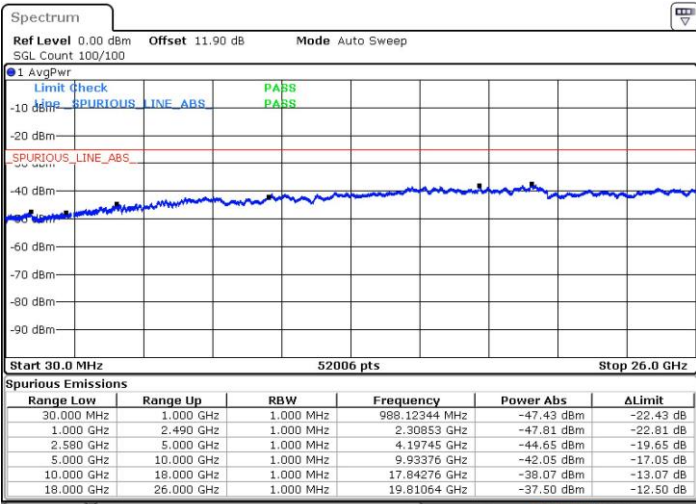

Date: 24 JUL 2018 02:45:30

LTE Band 7 / 10MHz+20MHz

16QAM

Highest Channel / 1RB0 and 1RB99

Highest Channel / 1RB49 and 1RB0

Date: 24 JUL 2018 03:10:36

Date: 24 JUL 2018 03:06:42

Highest Channel / FullIRB

N/A

Date: 24 JUL 2018 03:14:12

LTE Band 7 / 15MHz+10MHz

16QAM

Lowest Channel / 1RB0 and 1RB49

Lowest Channel / 1RB74 and 1RB0

Date: 24.JUL.2018 06:09:01

Date: 24.JUL.2018 06:05:35

Lowest Channel / FullIRB

N/A

Date: 24.JUL.2018 06:12:25

LTE Band 7 / 15MHz+10MHz

16QAM

Middle Channel / 1RB0 and 1RB49

Middle Channel / 1RB74 and 1RB0

Date: 24.JUL.2018 06:30:45

Date: 24.JUL.2018 06:39:05

Middle Channel / FullIRB

N/A

Date: 24.JUL.2018 06:34:41

LTE Band 7 / 15MHz+10MHz

16QAM

Highest Channel / 1RB0 and 1RB49

Highest Channel / 1RB74 and 1RB0