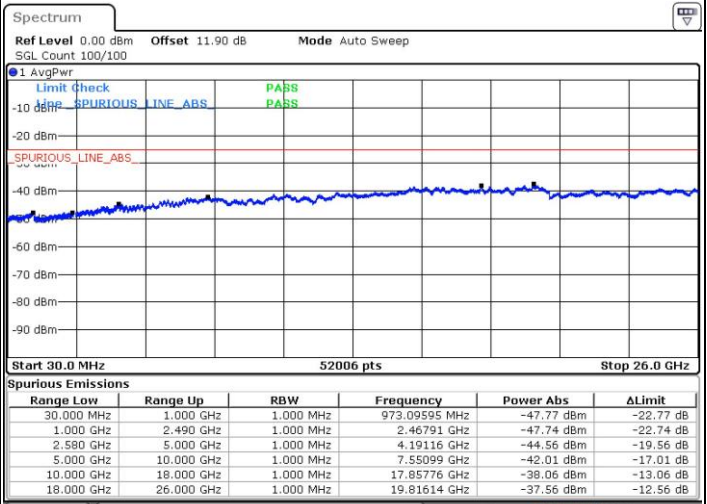

Date: 24 JUL 2018 03:34:54

Date: 24 JUL 2018 03:41:49

Middle Channel / FullIRB

N/A

Date: 24 JUL 2018 03:29:56

LTE Band 7 / 20MHz+10MHz

16QAM

Highest Channel / 1RB0 and 1RB49

Highest Channel / 1RB99 and 1RB0

Date: 24 JUL 2018 03:49:36

Date: 24 JUL 2018 03:46:15

Highest Channel / FullIRB

N/A

Date: 24 JUL 2018 03:52:57

LTE Band 7 / 20MHz+15MHz

16QAM

Lowest Channel / 1RB0 and 1RB74

Lowest Channel / 1RB99 and 1RB0

Date: 24 JUL 2018 05:02:18

Date: 24 JUL 2018 04:58:47

Lowest Channel / FullIRB

N/A

Date: 24 JUL 2018 05:06:23

LTE Band 7 / 20MHz+15MHz