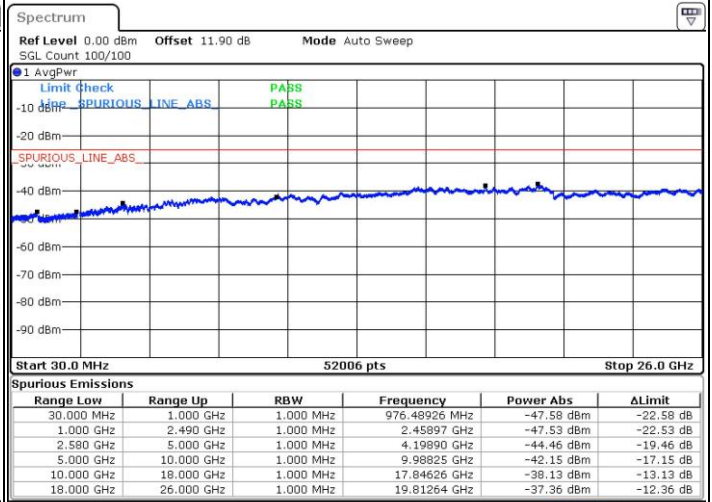

Date: 24 JUL 2018 06:20:12

Date: 24 JUL 2018 06:16:23

Highest Channel / FullIRB

N/A

Date: 24 JUL 2018 06:23:58

LTE Band 7 / 15MHz+15MHz

16QAM

Lowest Channel / 1RB0 and 1RB74

Lowest Channel / 1RB74 and 1RB0

Date: 24 JUL 2018 03:59:39

Date: 24 JUL 2018 03:56:18

Lowest Channel / FullIRB

N/A

Date: 24 JUL 2018 04:02:59

LTE Band 7 / 15MHz+15MHz

16QAM

Middle Channel / 1RB0 and 1RB74

Middle Channel / 1RB74 and 1RB0

Date: 24.JUL.2018 04:09:41

Date: 24.JUL.2018 04:13:02

Middle Channel / FullIRB

N/A

Date: 24.JUL.2018 04:06:20

LTE Band 7 / 15MHz+15MHz