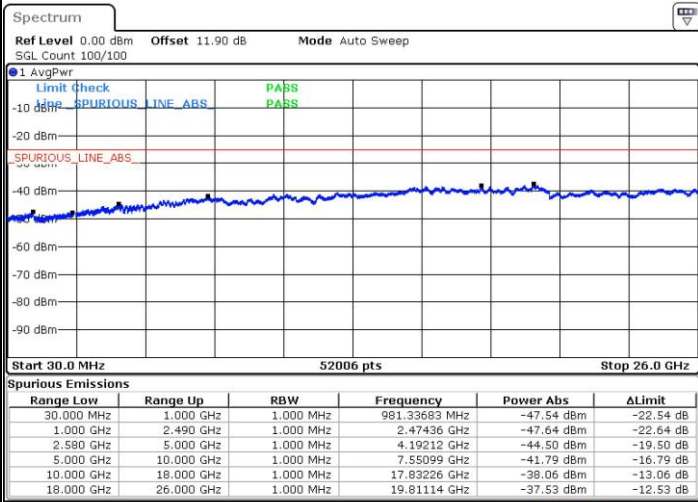

Date: 24 JUL 2018 06:20:12

Date: 24 JUL 2018 06:16:23

Highest Channel / FullIRB

N/A

Date: 24 JUL 2018 06:23:58

LTE Band 7 / 15MHz+15MHz

16QAM

Lowest Channel / 1RB0 and 1RB74

Lowest Channel / 1RB74 and 1RB0

Date: 24 JUL 2018 03:59:39

Date: 24 JUL 2018 03:56:18

Lowest Channel / FullIRB

N/A

Date: 24 JUL 2018 04:02:59

LTE Band 7 / 15MHz+15MHz

16QAM

Middle Channel / 1RB0 and 1RB74

Middle Channel / 1RB74 and 1RB0

Date: 24.JUL.2018 04:09:41

Date: 24.JUL.2018 04:13:02

Middle Channel / FullIRB

N/A

Date: 24.JUL.2018 04:06:20

LTE Band 7 / 15MHz+15MHz