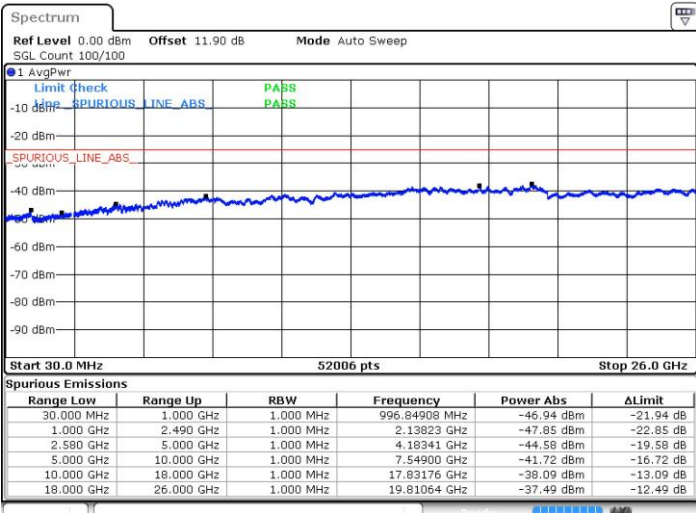

Lowest Channel / 1RB0 and 1RB74

Lowest Channel / 1RB99 and 1RB0

Date: 24 JUL 2018 05:02:18

Date: 24 JUL 2018 04:58:47

Lowest Channel / FullIRB

N/A

Date: 24 JUL 2018 05:06:23

LTE Band 7 / 20MHz+15MHz

16QAM

MiddleChannel / 1RB0 and 1RB74

Middle Channel / 1RB99 and 1RB0

Date: 24 JUL 2018 05:14:53

Date: 24 JUL 2018 05:18:17

Middle Channel / FullIRB

N/A

Date: 24 JUL 2018 05:11:12

LTE Band 7 / 20MHz+15MHz

16QAM

Highest Channel / 1RB0 and 1RB74

Highest Channel / 1RB99 and 1RB0

Date: 24 JUL 2018 05:25:29

Date: 24 JUL 2018 05:21:52

Highest Channel / FullIRB

N/A