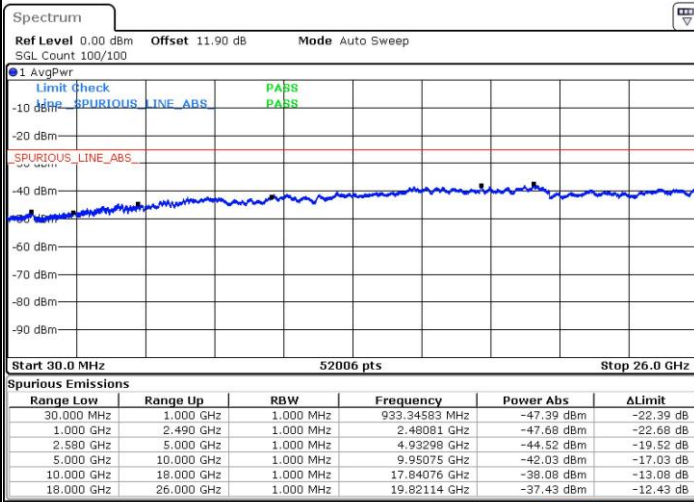

Lowest Channel / FullIRB

N/A

Date: 24.JUL.2018 06:12:25

LTE Band 7 / 15MHz+10MHz

16QAM

Middle Channel / 1RB0 and 1RB49

Middle Channel / 1RB74 and 1RB0

Date: 24.JUL.2018 06:30:45

Date: 24.JUL.2018 06:39:05

Middle Channel / FullIRB

N/A

Date: 24.JUL.2018 06:34:41

LTE Band 7 / 15MHz+10MHz

16QAM

Highest Channel / 1RB0 and 1RB49

Highest Channel / 1RB74 and 1RB0

Date: 24 JUL 2018 06:20:12

Date: 24 JUL 2018 06:16:23

Highest Channel / FullIRB

N/A

Date: 24 JUL 2018 06:23:58

LTE Band 7 / 15MHz+15MHz

16QAM

Lowest Channel / 1RB0 and 1RB74

Lowest Channel / 1RB74 and 1RB0

Date: 24 JUL 2018 03:59:39

Date: 24 JUL 2018 03:56:18

Lowest Channel / FullIRB

N/A

Date: 24 JUL 2018 04:02:59

LTE Band 7 / 15MHz+15MHz

16QAM