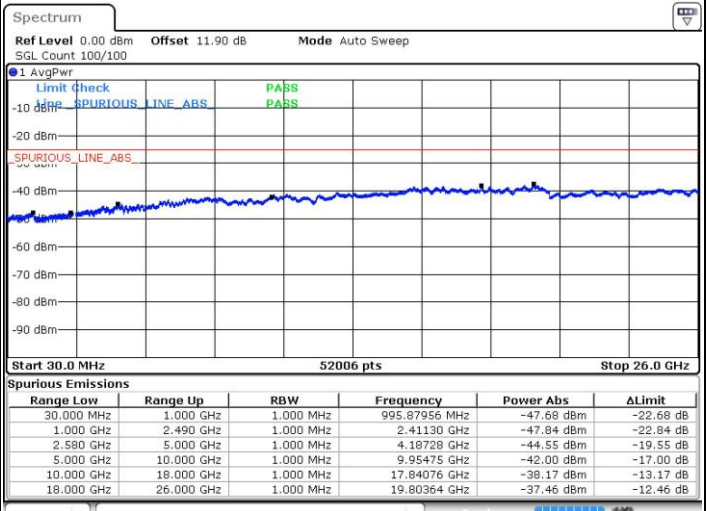

LTE Band 7 / 20MHz+15MHz

16QAM

MiddleChannel / 1RB0 and 1RB74

Middle Channel / 1RB99 and 1RB0

Date: 24 JUL 2018 05:14:53

Date: 24 JUL 2018 05:18:17