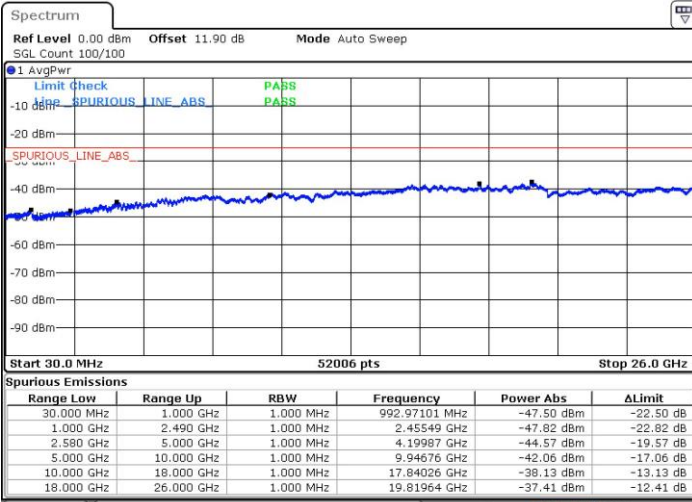

Date: 24.JUL.2018 04:33:07

LTE Band 7 / 15MHz+20MHz

16QAM

Middle Channel / 1RB0 and 1RB9

Middle Channel / 1RB74 and 1RB0

Date: 24.JUL.2018 04:39:49

Date: 24.JUL.2018 04:43:09

Middle Channel / FullIRB

N/A

Date: 24.JUL.2018 04:36:28

LTE Band 7 / 15MHz+20MHz

16QAM

Highest Channel / 1RB0 and 1RB99

Highest Channel / 1RB74 and 1RB0

Date: 24 JUL 2018 04:49:52

Date: 24 JUL 2018 04:46:31

Highest Channel / FullIRB

N/A

Date: 24 JUL 2018 04:54:01

LTE Band 7 / 20MHz+10MHz

16QAM

Lowest Channel / 1RB0 and 1RB49

Lowest Channel / 1RB99 and 1RB0

Date: 24.JUL.2018 03:21:58

Date: 24.JUL.2018 03:17:33

Lowest Channel / FullIRB

N/A

Date: 24.JUL.2018 03:26:02

LTE Band 7 / 20MHz+10MHz

16QAM

Middle Channel / 1RB0 and 1RB49

Middle Channel / 1RB99 and 1RB0