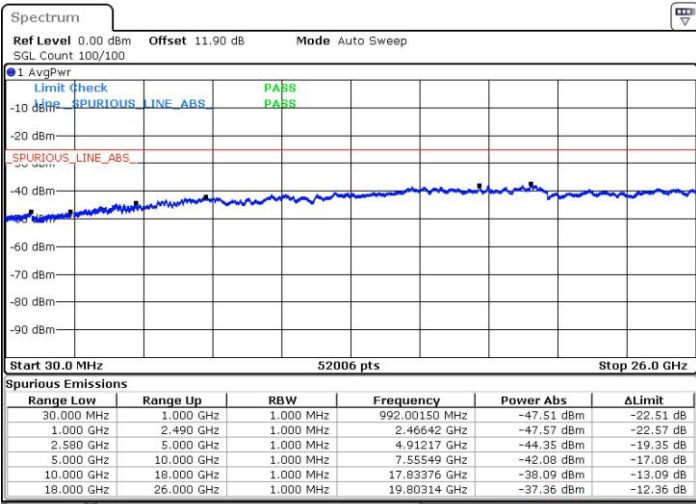

Date: 24 JUL 2018 03:34:54

Date: 24 JUL 2018 03:41:49

Middle Channel / FullIRB

N/A

Date: 24 JUL 2018 03:29:56

LTE Band 7 / 20MHz+10MHz

16QAM

Highest Channel / 1RB0 and 1RB49

Highest Channel / 1RB99 and 1RB0

Date: 24 JUL 2018 03:49:36

Date: 24 JUL 2018 03:46:15

Highest Channel / FullIRB

N/A

Date: 24 JUL 2018 03:52:57

LTE Band 7 / 20MHz+15MHz

16QAM

Lowest Channel / 1RB0 and 1RB74

Lowest Channel / 1RB99 and 1RB0

Date: 24 JUL 2018 05:02:18

Date: 24 JUL 2018 04:58:47

Lowest Channel / FullIRB

N/A

Date: 24 JUL 2018 05:06:23

LTE Band 7 / 20MHz+15MHz