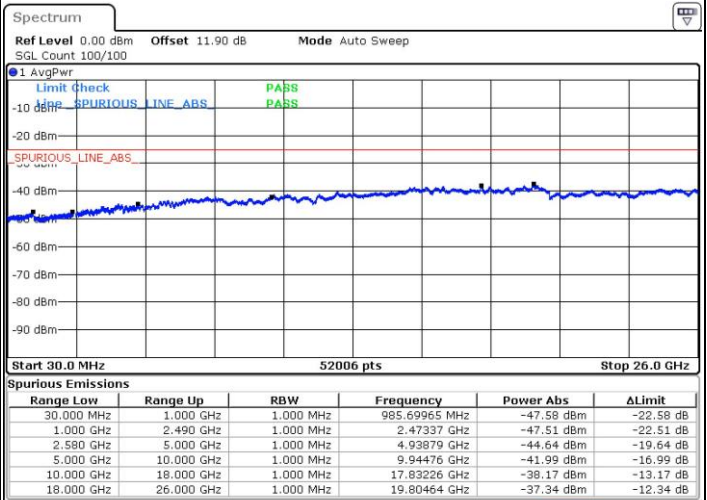

N/A

Date: 24 JUL 2018 03:14:12

LTE Band 7 / 15MHz+10MHz

16QAM

Lowest Channel / 1RB0 and 1RB49

Lowest Channel / 1RB74 and 1RB0

Date: 24.JUL.2018 06:09:01

Date: 24.JUL.2018 06:05:35

Lowest Channel / FullIRB

N/A

Date: 24.JUL.2018 06:12:25

LTE Band 7 / 15MHz+10MHz

16QAM

Middle Channel / 1RB0 and 1RB49

Middle Channel / 1RB74 and 1RB0

Date: 24.JUL.2018 06:30:45

Date: 24.JUL.2018 06:39:05

Middle Channel / FullIRB

N/A

Date: 24.JUL.2018 06:34:41

LTE Band 7 / 15MHz+10MHz

16QAM

Highest Channel / 1RB0 and 1RB49

Highest Channel / 1RB74 and 1RB0

Date: 24 JUL 2018 06:20:12

Date: 24 JUL 2018 06:16:23

Highest Channel / FullIRB

N/A

Date: 24 JUL 2018 06:23:58

LTE Band 7 / 15MHz+15MHz

16QAM

Lowest Channel / 1RB0 and 1RB74