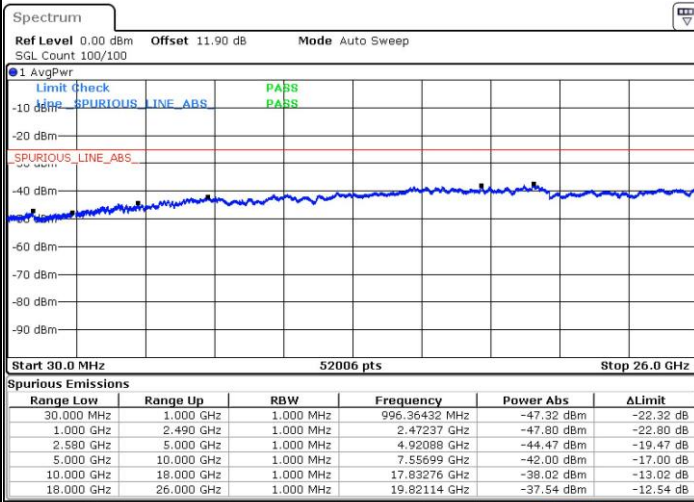

Lowest Channel / FullIRB

N/A

Date: 24.JUL.2018 06:12:25

LTE Band 7 / 15MHz+10MHz

16QAM

Middle Channel / 1RB0 and 1RB49

Middle Channel / 1RB74 and 1RB0

Date: 24.JUL.2018 06:30:45

Date: 24.JUL.2018 06:39:05

Middle Channel / FullIRB

N/A

Date: 24.JUL.2018 06:34:41

LTE Band 7 / 15MHz+10MHz

16QAM

Highest Channel / 1RB0 and 1RB49

Highest Channel / 1RB74 and 1RB0

Date: 24 JUL 2018 06:20:12

Date: 24 JUL 2018 06:16:23

Highest Channel / FullIRB

N/A

Date: 24 JUL 2018 06:23:58

LTE Band 7 / 15MHz+15MHz

16QAM

Lowest Channel / 1RB0 and 1RB74

Lowest Channel / 1RB74 and 1RB0

Date: 24 JUL 2018 03:59:39

Date: 24 JUL 2018 03:56:18

Lowest Channel / FullIRB

N/A

Date: 24 JUL 2018 04:02:59

LTE Band 7 / 15MHz+15MHz

16QAM