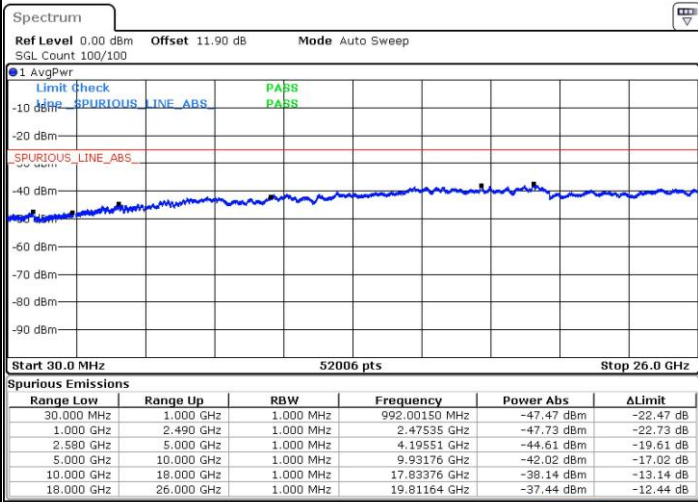

Lowest Channel / 1RB74 and 1RB0

Date: 24 JUL 2018 03:59:39

Date: 24 JUL 2018 03:56:18

Lowest Channel / FullIRB

N/A

Date: 24 JUL 2018 04:02:59

LTE Band 7 / 15MHz+15MHz

16QAM

Middle Channel / 1RB0 and 1RB74

Middle Channel / 1RB74 and 1RB0

Date: 24.JUL.2018 04:09:41

Date: 24.JUL.2018 04:13:02

Middle Channel / FullIRB

N/A

Date: 24.JUL.2018 04:06:20

LTE Band 7 / 15MHz+15MHz

16QAM

Highest Channel / 1RB0 and 1RB74

Highest Channel / 1RB74 and 1RB0

Date: 24.JUL.2018 04:19:43

Date: 24.JUL.2018 04:16:22

Highest Channel / FullIRB

N/A

Date: 24.JUL.2018 04:23:04

LTE Band 7 / 15MHz+20MHz

16QAM

Lowest Channel / 1RB0 and 1RB99

Lowest Channel / 1RB74 and 1RB0

Date: 24.JUL.2018 04:29:47

Date: 24.JUL.2018 04:26:25

Lowest Channel / FullIRB

N/A