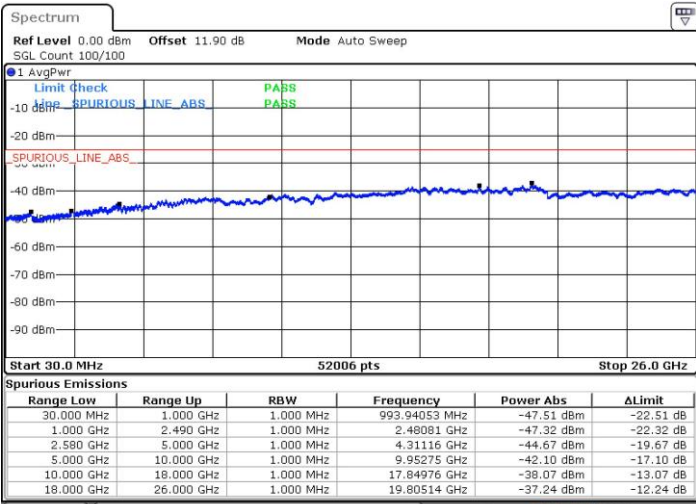

Highest Channel / FullIRB

N/A

Date: 24 JUL 2018 04:54:01

LTE Band 7 / 20MHz+10MHz

16QAM

Lowest Channel / 1RB0 and 1RB49

Lowest Channel / 1RB99 and 1RB0

Date: 24.JUL.2018 03:21:58

Date: 24.JUL.2018 03:17:33

Lowest Channel / FullIRB

N/A

Date: 24.JUL.2018 03:26:02

LTE Band 7 / 20MHz+10MHz

16QAM

Middle Channel / 1RB0 and 1RB49

Middle Channel / 1RB99 and 1RB0

Date: 24 JUL 2018 03:34:54

Date: 24 JUL 2018 03:41:49

Middle Channel / FullIRB

N/A

Date: 24 JUL 2018 03:29:56

LTE Band 7 / 20MHz+10MHz

16QAM

Highest Channel / 1RB0 and 1RB49

Highest Channel / 1RB99 and 1RB0

Date: 24 JUL 2018 03:49:36

Date: 24 JUL 2018 03:46:15

Highest Channel / FullIRB

N/A

Date: 24 JUL 2018 03:52:57

LTE Band 7 / 20MHz+15MHz

16QAM