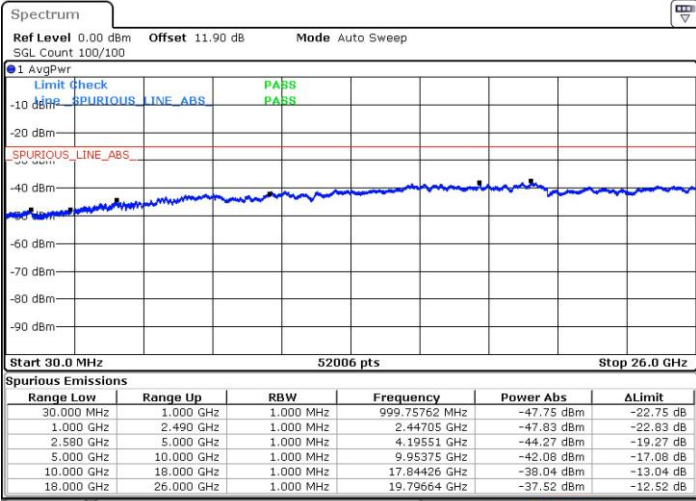

LTE Band 7 / 10MHz+20MHz

16QAM

MiddleChannel / 1RB0 and 1RB99

Middle Channel / 1RB49 and 1RB0

Date: 24 JUL 2018 02:48:59

Date: 24 JUL 2018 03:02:28

Middle Channel / FullIRB

N/A

Date: 24 JUL 2018 02:45:30

LTE Band 7 / 10MHz+20MHz

16QAM

Highest Channel / 1RB0 and 1RB99

Highest Channel / 1RB49 and 1RB0

Date: 24 JUL 2018 03:10:36

Date: 24 JUL 2018 03:06:42

Highest Channel / FullIRB

N/A

Date: 24 JUL 2018 03:14:12

LTE Band 7 / 15MHz+10MHz

16QAM

Lowest Channel / 1RB0 and 1RB49

Lowest Channel / 1RB74 and 1RB0

Date: 24.JUL.2018 06:09:01

Date: 24.JUL.2018 06:05:35