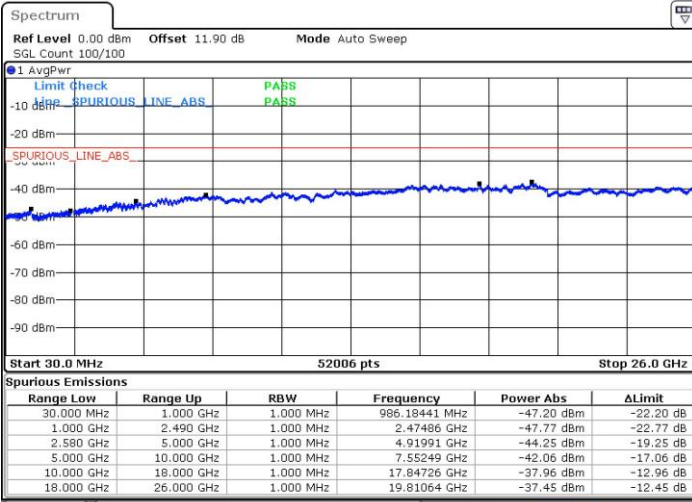

Date: 24 JUL 2018 05:28:58

LTE Band 7 / 20MHz+20MHz

16QAM

Lowest Channel / 1RB0 and 1RB99

Lowest Channel / 1RB99 and 1RB0

Date: 24.JUL.2018 05:38:05

Date: 24.JUL.2018 05:32:41

Lowest Channel / FullIRB

N/A

Date: 24.JUL.2018 05:40:33

LTE Band 7 / 20MHz+20MHz

16QAM

Middle Channel / 1RB0 and 1RB9

Middle Channel / 1RB99 and 1RB0

Date: 24.JUL.2018 05:47:41

Date: 24.JUL.2018 05:52:05

Middle Channel / FullIRB

N/A

Date: 24.JUL.2018 05:43:57

LTE Band 7 / 20MHz+20MHz

16QAM

Highest Channel / 1RB0 and 1RB99

Highest Channel / 1RB99 and 1RB0

Date: 24 JUL 2018 05:58:49

Date: 24 JUL 2018 05:55:26

Highest Channel / FullIRB

N/A

Date: 24 JUL 2018 06:02:13

LTE Band 7 / 10MHz+20MHz

64QAM

Lowest Channel / 1RB0 and 1RB99

Lowest Channel / 1RB49 and 1RB0