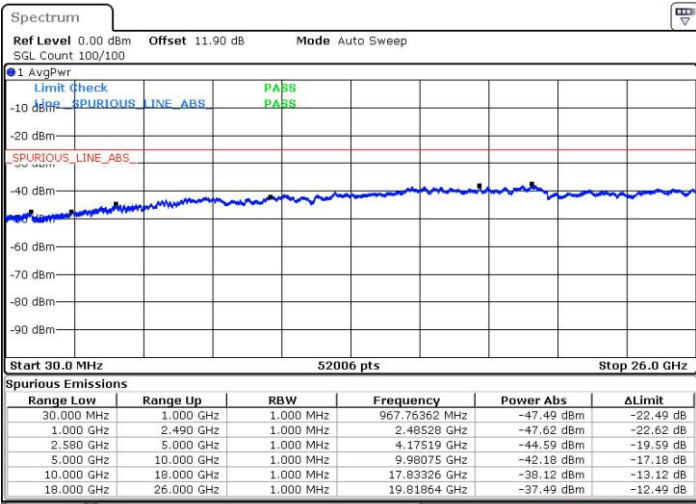

Highest Channel / FullIRB

N/A

Date: 24 JUL 2018 04:54:01

LTE Band 7 / 20MHz+10MHz

16QAM

Lowest Channel / 1RB0 and 1RB49

Lowest Channel / 1RB99 and 1RB0

Date: 24.JUL.2018 03:21:58

Date: 24.JUL.2018 03:17:33

Lowest Channel / FullIRB

N/A

Date: 24.JUL.2018 03:26:02

LTE Band 7 / 20MHz+10MHz

16QAM

Middle Channel / 1RB0 and 1RB49

Middle Channel / 1RB99 and 1RB0

Date: 24 JUL 2018 03:34:54

Date: 24 JUL 2018 03:41:49

Middle Channel / FullIRB

N/A

Date: 24 JUL 2018 03:29:56

LTE Band 7 / 20MHz+10MHz

16QAM

Highest Channel / 1RB0 and 1RB49

Highest Channel / 1RB99 and 1RB0

Date: 24 JUL 2018 03:49:36

Date: 24 JUL 2018 03:46:15

Highest Channel / FullIRB

N/A

Date: 24 JUL 2018 03:52:57

LTE Band 7 / 20MHz+15MHz

16QAM