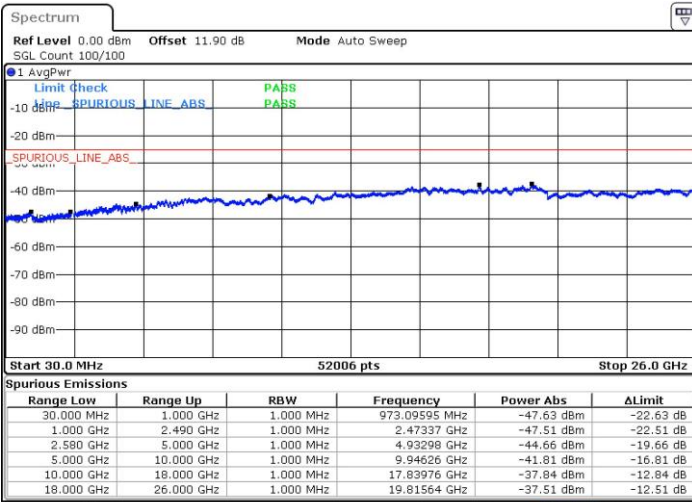

N/A

Date: 24.JUL.2018 04:36:28

LTE Band 7 / 15MHz+20MHz

16QAM

Highest Channel / 1RB0 and 1RB99

Highest Channel / 1RB74 and 1RB0

Date: 24 JUL 2018 04:49:52

Date: 24 JUL 2018 04:46:31

Highest Channel / FullIRB

N/A

Date: 24 JUL 2018 04:54:01

LTE Band 7 / 20MHz+10MHz

16QAM

Lowest Channel / 1RB0 and 1RB49

Lowest Channel / 1RB99 and 1RB0

Date: 24.JUL.2018 03:21:58

Date: 24.JUL.2018 03:17:33

Lowest Channel / FullIRB

N/A

Date: 24.JUL.2018 03:26:02

LTE Band 7 / 20MHz+10MHz

16QAM

Middle Channel / 1RB0 and 1RB49

Middle Channel / 1RB99 and 1RB0

Date: 24 JUL 2018 03:34:54

Date: 24 JUL 2018 03:41:49

Middle Channel / FullIRB

N/A

Date: 24 JUL 2018 03:29:56

LTE Band 7 / 20MHz+10MHz

16QAM

Highest Channel / 1RB0 and 1RB49