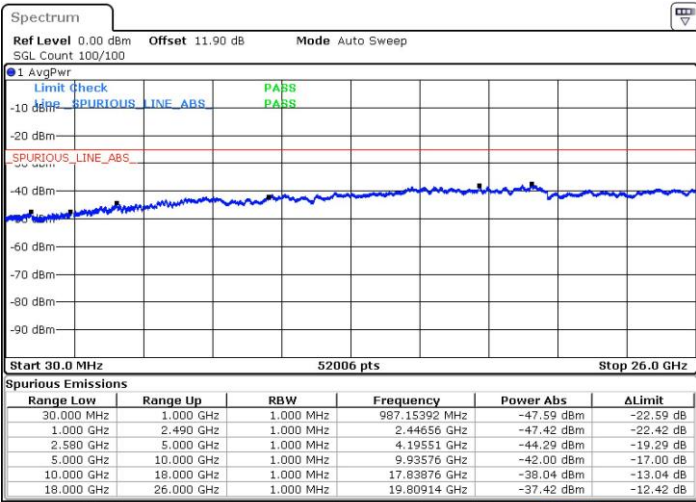

N/A

Date: 24 JUL 2018 03:14:12

LTE Band 7 / 15MHz+10MHz

16QAM

Lowest Channel / 1RB0 and 1RB49

Lowest Channel / 1RB74 and 1RB0

Date: 24.JUL.2018 06:09:01

Date: 24.JUL.2018 06:05:35

Lowest Channel / FullIRB

N/A

Date: 24.JUL.2018 06:12:25

LTE Band 7 / 15MHz+10MHz

16QAM

Middle Channel / 1RB0 and 1RB49

Middle Channel / 1RB74 and 1RB0

Date: 24.JUL.2018 06:30:45

Date: 24.JUL.2018 06:39:05

Middle Channel / FullIRB

N/A

Date: 24.JUL.2018 06:34:41

LTE Band 7 / 15MHz+10MHz

16QAM

Highest Channel / 1RB0 and 1RB49

Highest Channel / 1RB74 and 1RB0

Date: 24 JUL 2018 06:20:12

Date: 24 JUL 2018 06:16:23

Highest Channel / FullIRB

N/A

Date: 24 JUL 2018 06:23:58

LTE Band 7 / 15MHz+15MHz

16QAM

Lowest Channel / 1RB0 and 1RB74