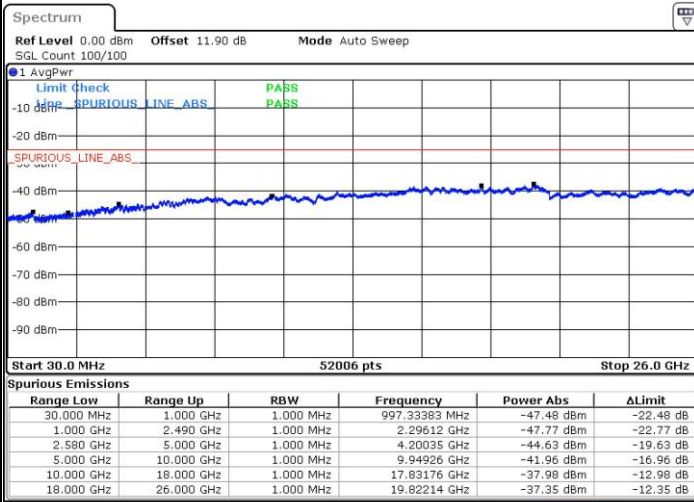

Highest Channel / 1RB99 and 1RB0

Date: 24 JUL 2018 03:49:36

Date: 24 JUL 2018 03:46:15

Highest Channel / FullIRB

N/A

Date: 24 JUL 2018 03:52:57

LTE Band 7 / 20MHz+15MHz

16QAM

Lowest Channel / 1RB0 and 1RB74

Lowest Channel / 1RB99 and 1RB0

Date: 24 JUL 2018 05:02:18

Date: 24 JUL 2018 04:58:47

Lowest Channel / FullIRB

N/A

Date: 24 JUL 2018 05:06:23

LTE Band 7 / 20MHz+15MHz

16QAM

MiddleChannel / 1RB0 and 1RB74

Middle Channel / 1RB99 and 1RB0

Date: 24 JUL 2018 05:14:53

Date: 24 JUL 2018 05:18:17

Middle Channel / FullIRB

N/A

Date: 24 JUL 2018 05:11:12

LTE Band 7 / 20MHz+15MHz

16QAM

Highest Channel / 1RB0 and 1RB74

Highest Channel / 1RB99 and 1RB0

Date: 24 JUL 2018 05:25:29

Date: 24 JUL 2018 05:21:52

Highest Channel / FullIRB

N/A