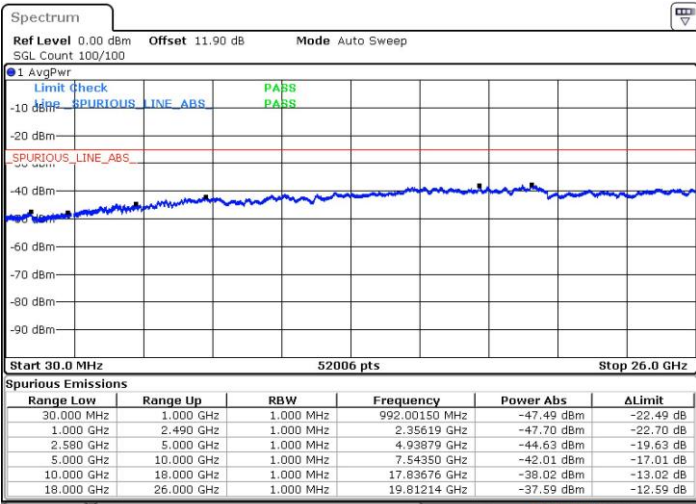

LTE Band 7 / 15MHz+20MHz

16QAM

Lowest Channel / 1RB0 and 1RB99

Lowest Channel / 1RB74 and 1RB0

Date: 24.JUL.2018 04:29:47

Date: 24.JUL.2018 04:26:25

Lowest Channel / FullIRB

N/A

Date: 24.JUL.2018 04:33:07

LTE Band 7 / 15MHz+20MHz

16QAM

Middle Channel / 1RB0 and 1RB9

Middle Channel / 1RB74 and 1RB0

Date: 24.JUL.2018 04:39:49

Date: 24.JUL.2018 04:43:09

Middle Channel / FullIRB

N/A

Date: 24.JUL.2018 04:36:28

LTE Band 7 / 15MHz+20MHz

16QAM

Highest Channel / 1RB0 and 1RB99

Highest Channel / 1RB74 and 1RB0

Date: 24 JUL 2018 04:49:52

Date: 24 JUL 2018 04:46:31

Highest Channel / FullIRB

N/A

Date: 24 JUL 2018 04:54:01

LTE Band 7 / 20MHz+10MHz

16QAM

Lowest Channel / 1RB0 and 1RB49

Lowest Channel / 1RB99 and 1RB0

Date: 24.JUL.2018 03:21:58