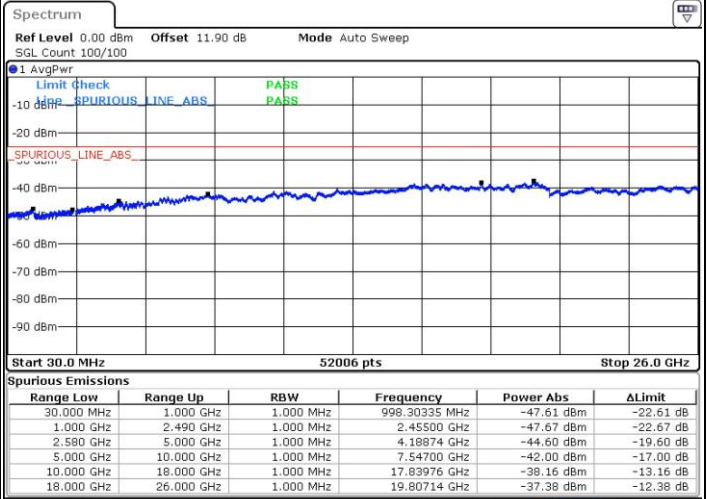

Date: 24.JUL.2018 03:17:33

Lowest Channel / FullIRB

N/A

Date: 24.JUL.2018 03:26:02

LTE Band 7 / 20MHz+10MHz

16QAM

Middle Channel / 1RB0 and 1RB49

Middle Channel / 1RB99 and 1RB0

Date: 24 JUL 2018 03:34:54

Date: 24 JUL 2018 03:41:49

Middle Channel / FullIRB

N/A

Date: 24 JUL 2018 03:29:56

LTE Band 7 / 20MHz+10MHz

16QAM

Highest Channel / 1RB0 and 1RB49

Highest Channel / 1RB99 and 1RB0

Date: 24 JUL 2018 03:49:36

Date: 24 JUL 2018 03:46:15

Highest Channel / FullIRB

N/A

Date: 24 JUL 2018 03:52:57

LTE Band 7 / 20MHz+15MHz

16QAM

Lowest Channel / 1RB0 and 1RB74

Lowest Channel / 1RB99 and 1RB0

Date: 24 JUL 2018 05:02:18

Date: 24 JUL 2018 04:58:47

Lowest Channel / FullIRB

N/A

Date: 24 JUL 2018 05:06:23

LTE Band 7 / 20MHz+15MHz