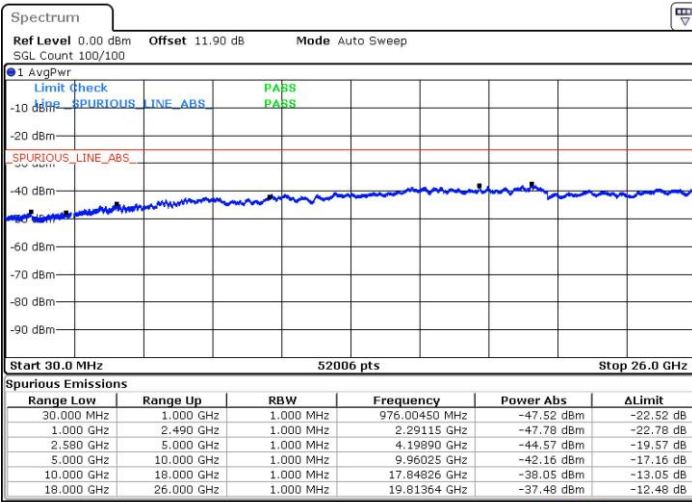

N/A

Date: 24.JUL.2018 04:36:28

LTE Band 7 / 15MHz+20MHz

16QAM

Highest Channel / 1RB0 and 1RB99

Highest Channel / 1RB74 and 1RB0

Date: 24 JUL 2018 04:49:52

Date: 24 JUL 2018 04:46:31

Highest Channel / FullIRB

N/A

Date: 24 JUL 2018 04:54:01

LTE Band 7 / 20MHz+10MHz

16QAM

Lowest Channel / 1RB0 and 1RB49

Lowest Channel / 1RB99 and 1RB0

Date: 24.JUL.2018 03:21:58

Date: 24.JUL.2018 03:17:33

Lowest Channel / FullIRB

N/A

Date: 24.JUL.2018 03:26:02

LTE Band 7 / 20MHz+10MHz

16QAM

Middle Channel / 1RB0 and 1RB49

Middle Channel / 1RB99 and 1RB0

Date: 24 JUL 2018 03:34:54

Date: 24 JUL 2018 03:41:49

Middle Channel / FullIRB

N/A

Date: 24 JUL 2018 03:29:56

LTE Band 7 / 20MHz+10MHz

16QAM

Highest Channel / 1RB0 and 1RB49