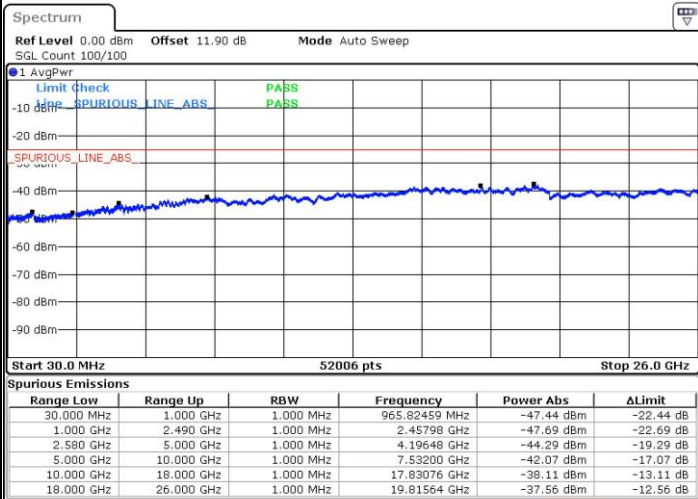

LTE Band 7 / 10MHz+20MHz

16QAM

MiddleChannel / 1RB0 and 1RB99

Middle Channel / 1RB49 and 1RB0

Date: 24 JUL 2018 02:48:59

Date: 24 JUL 2018 03:02:28

Middle Channel / FullIRB

N/A

Date: 24 JUL 2018 02:45:30

LTE Band 7 / 10MHz+20MHz

16QAM

Highest Channel / 1RB0 and 1RB99

Highest Channel / 1RB49 and 1RB0

Date: 24 JUL 2018 03:10:36

Date: 24 JUL 2018 03:06:42

Highest Channel / FullIRB

N/A

Date: 24 JUL 2018 03:14:12

LTE Band 7 / 15MHz+10MHz

16QAM

Lowest Channel / 1RB0 and 1RB49

Lowest Channel / 1RB74 and 1RB0

Date: 24.JUL.2018 06:09:01

Date: 24.JUL.2018 06:05:35

Lowest Channel / FullIRB

N/A

Date: 24.JUL.2018 06:12:25

LTE Band 7 / 15MHz+10MHz

16QAM

Middle Channel / 1RB0 and 1RB49

Middle Channel / 1RB74 and 1RB0

Date: 24.JUL.2018 06:30:45