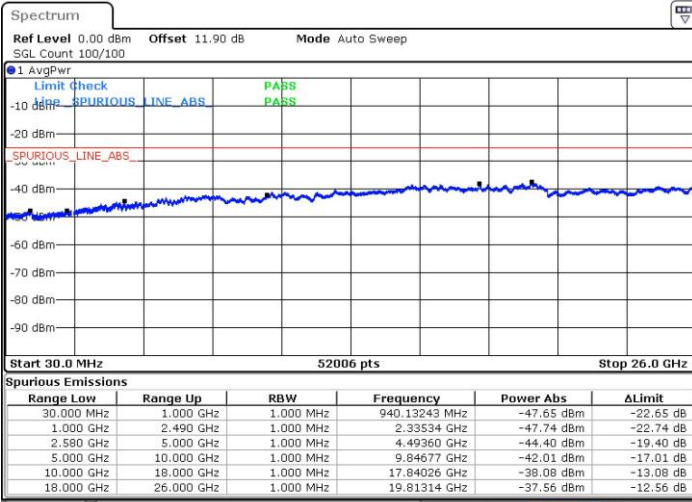

LTE Band 7 / 20MHz+15MHz

QPSK

Highest Channel / 1RB0 and 1RB74

Highest Channel / 1RB99 and 1RB0

Date: 24 JUL 2018 05:26:37

Date: 24 JUL 2018 05:20:33

Highest Channel / FullIRB

N/A

Date: 24 JUL 2018 05:27:49

LTE Band 7 / 20MHz+20MHz

QPSK

Lowest Channel / 1RB0 and 1RB99

Lowest Channel / 1RB99 and 1RB0

Date: 24.JUL.2018 05:34:57

Date: 24.JUL.2018 05:33:49

Lowest Channel / FullIRB

N/A

Date: 24.JUL.2018 05:41:41

LTE Band 7 / 20MHz+20MHz

QPSK

Middle Channel / 1RB0 and 1RB99

Middle Channel / 1RB99 and 1RB0

Date: 24.JUL.2018 05:48:51

Date: 24.JUL.2018 05:50:57

Middle Channel / FullIRB

N/A

Date: 24.JUL.2018 05:42:50

LTE Band 7 / 20MHz+20MHz

QPSK

Highest Channel / 1RB0 and 1RB99

Highest Channel / 1RB99 and 1RB0

Date: 24.JUL.2018 05:59:57