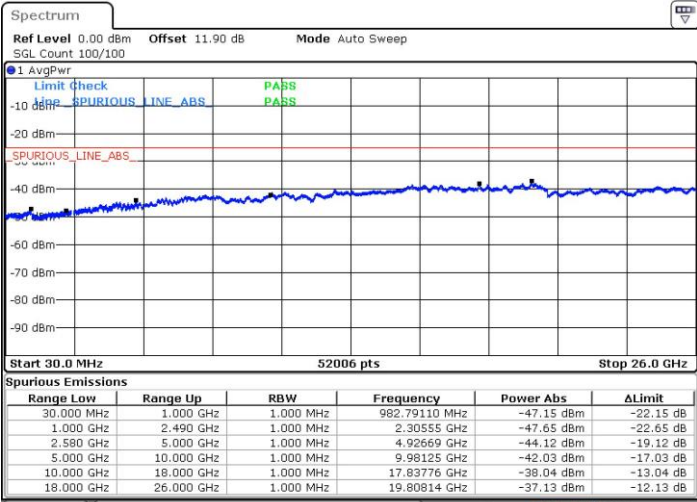

Date: 24 JUL 2018 05:27:49

LTE Band 7 / 20MHz+20MHz

QPSK

Lowest Channel / 1RB0 and 1RB99

Lowest Channel / 1RB99 and 1RB0

Date: 24.JUL.2018 05:34:57

Date: 24.JUL.2018 05:33:49

Lowest Channel / FullIRB

N/A

Date: 24.JUL.2018 05:41:41

LTE Band 7 / 20MHz+20MHz

QPSK

Middle Channel / 1RB0 and 1RB99

Middle Channel / 1RB99 and 1RB0

Date: 24.JUL.2018 05:48:51

Date: 24.JUL.2018 05:50:57

Middle Channel / FullIRB

N/A

Date: 24.JUL.2018 05:42:50

LTE Band 7 / 20MHz+20MHz

QPSK

Highest Channel / 1RB0 and 1RB99

Highest Channel / 1RB99 and 1RB0

Date: 24.JUL.2018 05:59:57

Date: 24.JUL.2018 05:54:19

Highest Channel / FullIRB

N/A

Date: 24.JUL.2018 06:01:06

LTE Band 7 / 10MHz+20MHz

16QAM

Lowest Channel / 1RB0 and 1RB99

Lowest Channel / 1RB49 and 1RB0