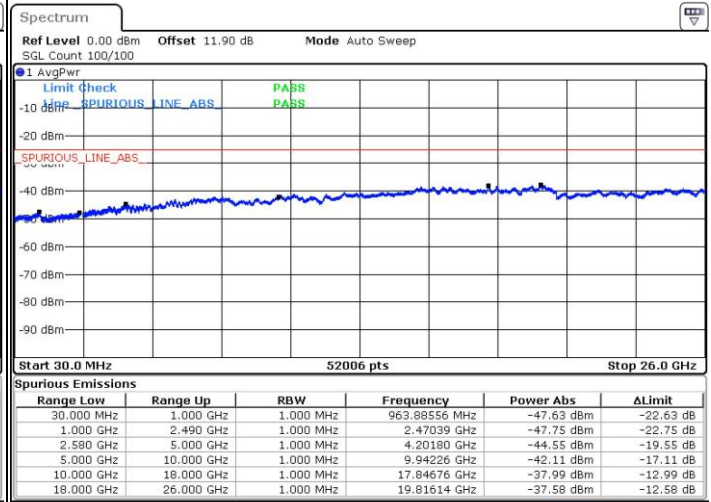

Date: 24 JUL 2018 03:18:40

Lowest Channel / FullIRB

N/A

Date: 24 JUL 2018 03:27:12

LTE Band 7 / 20MHz+10MHz

QPSK

Middle Channel / 1RB0 and 1RB49

Middle Channel / 1RB99 and 1RB0

Date: 24.JUL.2018 03:37:00

Date: 24.JUL.2018 03:39:27

Middle Channel / FullIRB

N/A

Date: 24.JUL.2018 03:28:36

LTE Band 7 / 20MHz+10MHz

QPSK

Highest Channel / 1RB0 and 1RB49

Highest Channel / 1RB99 and 1RB0

Date: 24.JUL.2018 03:50:43

Date: 24.JUL.2018 03:45:08

Highest Channel / FullIRB

N/A

Date: 24.JUL.2018 03:51:50

LTE Band 7 / 20MHz+15MHz

QPSK

Lowest Channel / 1RB0 and 1RB74

Lowest Channel / 1RB99 and 1RB0

Date: 24 JUL 2018 05:01:10

Date: 24 JUL 2018 04:59:55

Lowest Channel / FullIRB

N/A

Date: 24 JUL 2018 05:07:32

LTE Band 7 / 20MHz+15MHz