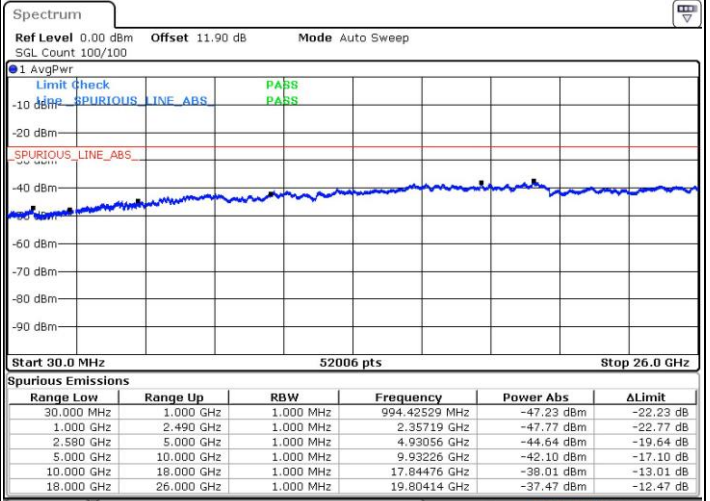

Date: 24 JUL 2018 03:18:40

Lowest Channel / FullIRB

N/A

Date: 24 JUL 2018 03:27:12

LTE Band 7 / 20MHz+10MHz

QPSK

Middle Channel / 1RB0 and 1RB49

Middle Channel / 1RB99 and 1RB0

Date: 24.JUL.2018 03:37:00

Date: 24.JUL.2018 03:39:27

Middle Channel / FullIRB

N/A

Date: 24.JUL.2018 03:28:36

LTE Band 7 / 20MHz+10MHz

QPSK

Highest Channel / 1RB0 and 1RB49

Highest Channel / 1RB99 and 1RB0

Date: 24.JUL.2018 03:50:43

Date: 24.JUL.2018 03:45:08

Highest Channel / FullIRB

N/A

Date: 24.JUL.2018 03:51:50

LTE Band 7 / 20MHz+15MHz

QPSK

Lowest Channel / 1RB0 and 1RB74

Lowest Channel / 1RB99 and 1RB0

Date: 24 JUL 2018 05:01:10

Date: 24 JUL 2018 04:59:55

Lowest Channel / FullIRB

N/A

Date: 24 JUL 2018 05:07:32

LTE Band 7 / 20MHz+15MHz