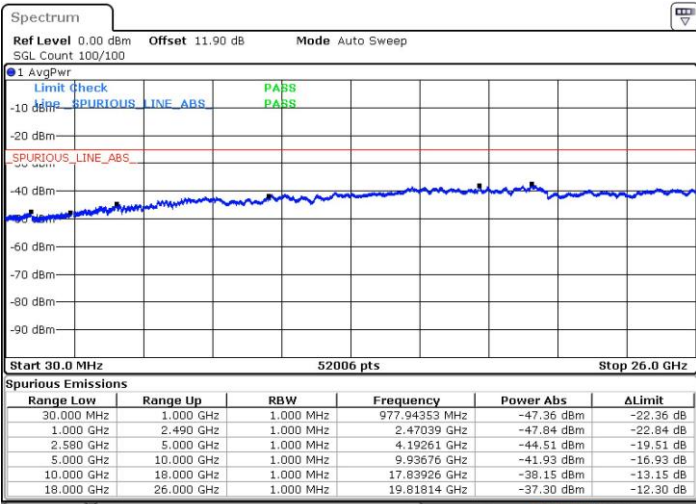

Date: 24 JUL 2018 05:27:49

LTE Band 7 / 20MHz+20MHz

QPSK

Lowest Channel / 1RB0 and 1RB99

Lowest Channel / 1RB99 and 1RB0

Date: 24.JUL.2018 05:34:57

Date: 24.JUL.2018 05:33:49

Lowest Channel / FullIRB

N/A

Date: 24.JUL.2018 05:41:41

LTE Band 7 / 20MHz+20MHz

QPSK

Middle Channel / 1RB0 and 1RB99

Middle Channel / 1RB99 and 1RB0

Date: 24.JUL.2018 05:48:51

Date: 24.JUL.2018 05:50:57

Middle Channel / FullIRB

N/A

Date: 24.JUL.2018 05:42:50

LTE Band 7 / 20MHz+20MHz

QPSK

Highest Channel / 1RB0 and 1RB99

Highest Channel / 1RB99 and 1RB0

Date: 24.JUL.2018 05:59:57

Date: 24.JUL.2018 05:54:19

Highest Channel / FullIRB

N/A

Date: 24.JUL.2018 06:01:06

LTE Band 7 / 10MHz+20MHz

16QAM

Lowest Channel / 1RB0 and 1RB99

Lowest Channel / 1RB49 and 1RB0