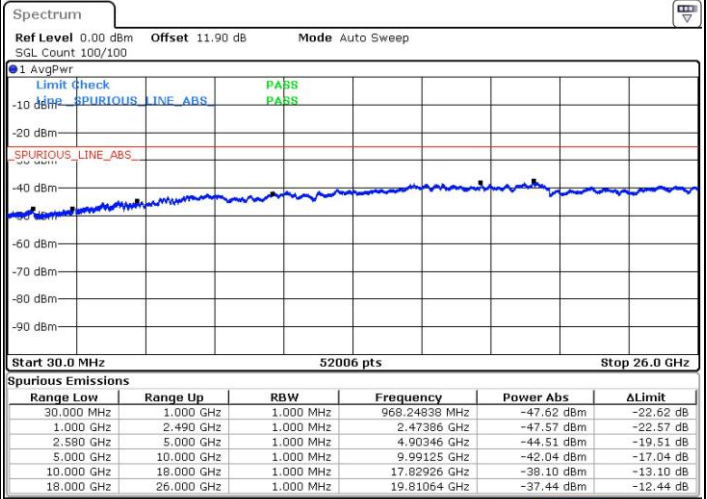

Lowest Channel / FullIRB

N/A

Date: 24.JUL.2018 06:13:33

LTE Band 7 / 15MHz+10MHz

QPSK

Middle Channel / 1RB0 and 1RB49

Middle Channel / 1RB74 and 1RB0

Date: 24 JUL 2018 06:13:33

Date: 24 JUL 2018 06:37:55

Middle Channel / FullIRB

N/A

Date: 24 JUL 2018 06:36:38

LTE Band 7 / 15MHz+10MHz

QPSK

Highest Channel / 1RB0 and 1RB49

Highest Channel / 1RB74 and 1RB0

Date: 24.JUL.2018 06:21:42

Date: 24.JUL.2018 06:14:59

Highest Channel / FullIRB

N/A

Date: 24.JUL.2018 06:22:50

LTE Band 7 / 15MHz+15MHz

QPSK

Lowest Channel / 1RB0 and 1RB74

Lowest Channel / 1RB74 and 1RB0

Date: 24 JUL 2018 03:58:32

Date: 24 JUL 2018 03:57:25

Lowest Channel / FullIRB

N/A

Date: 24 JUL 2018 04:04:06

LTE Band 7 / 15MHz+15MHz

QPSK