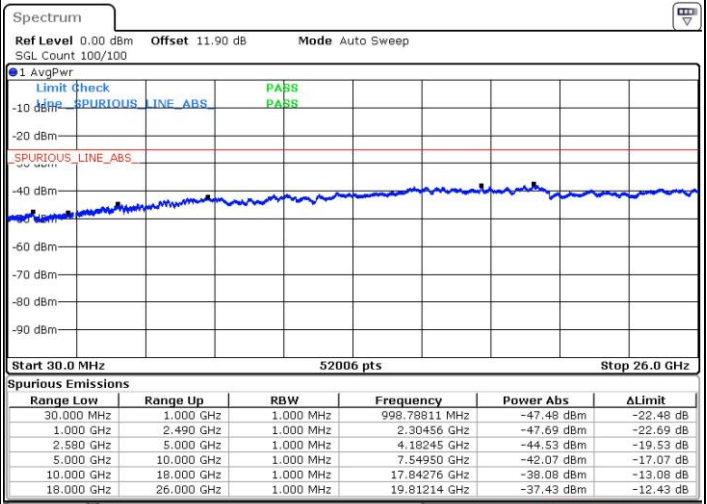

Date: 24 JUL 2018 05:27:49

LTE Band 7 / 20MHz+20MHz

QPSK

Lowest Channel / 1RB0 and 1RB99

Lowest Channel / 1RB99 and 1RB0

Date: 24.JUL.2018 05:34:57

Date: 24.JUL.2018 05:33:49

Lowest Channel / FullIRB

N/A

Date: 24.JUL.2018 05:41:41

LTE Band 7 / 20MHz+20MHz

QPSK

Middle Channel / 1RB0 and 1RB99

Middle Channel / 1RB99 and 1RB0

Date: 24.JUL.2018 05:48:51

Date: 24.JUL.2018 05:50:57

Middle Channel / FullIRB

N/A

Date: 24.JUL.2018 05:42:50

LTE Band 7 / 20MHz+20MHz

QPSK

Highest Channel / 1RB0 and 1RB99

Highest Channel / 1RB99 and 1RB0

Date: 24.JUL.2018 05:59:57

Date: 24.JUL.2018 05:54:19

Highest Channel / FullIRB

N/A

Date: 24.JUL.2018 06:01:06

LTE Band 7 / 10MHz+20MHz

16QAM

Lowest Channel / 1RB0 and 1RB99

Lowest Channel / 1RB49 and 1RB0