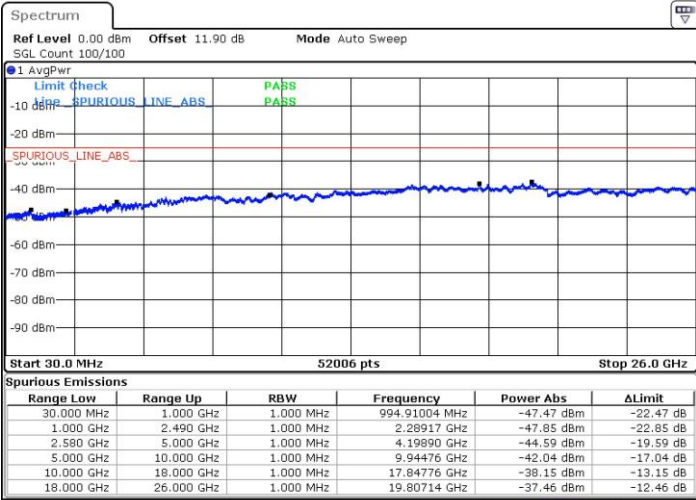

Date: 24.JUL.2018 06:21:42

Date: 24.JUL.2018 06:14:59

Highest Channel / FullIRB

N/A

Date: 24.JUL.2018 06:22:50

LTE Band 7 / 15MHz+15MHz

QPSK

Lowest Channel / 1RB0 and 1RB74

Lowest Channel / 1RB74 and 1RB0

Date: 24 JUL 2018 03:58:32

Date: 24 JUL 2018 03:57:25

Lowest Channel / FullIRB

N/A

Date: 24 JUL 2018 04:04:06

LTE Band 7 / 15MHz+15MHz

QPSK

Middle Channel / 1RB0 and 1RB74

Middle Channel / 1RB74 and 1RB0

Date: 24.JUL.2018 04:10:48

Date: 24.JUL.2018 04:11:55

Middle Channel / FullIRB

N/A

Date: 24.JUL.2018 04:05:13

LTE Band 7 / 15MHz+15MHz

QPSK

Highest Channel / 1RB0 and 1RB74

Highest Channel / 1RB74 and 1RB0

Date: 24 JUL 2018 04:20:50

Date: 24 JUL 2018 04:15:15

Highest Channel / FullIRB

N/A

Date: 24 JUL 2018 04:21:57