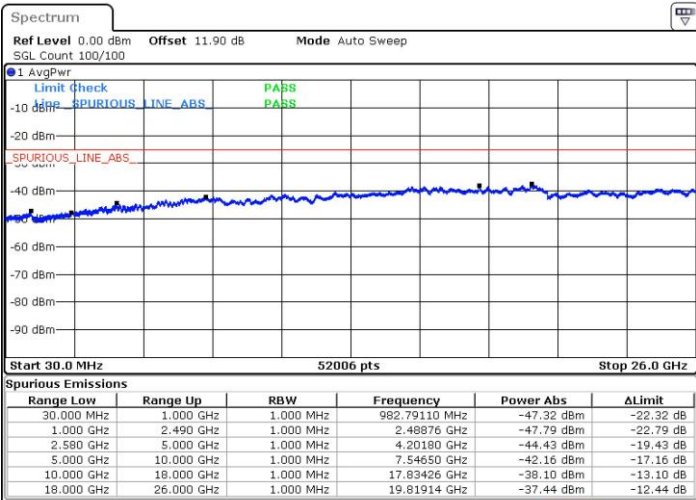

LTE Band 7 / 15MHz+20MHz

QPSK

Lowest Channel / 1RB0 and 1RB99

Lowest Channel / 1RB74 and 1RB80

Date: 24.JUL.2018 04:28:40

Date: 24.JUL.2018 04:27:33

Lowest Channel / FullIRB

N/A

Date: 24.JUL.2018 04:34:14

LTE Band 7 / 15MHz+20MHz

QPSK

Middle Channel / 1RB0 and 1RB9

Middle Channel / 1RB74 and 1RB0

Date: 24.JUL.2018 04:40:56

Date: 24.JUL.2018 04:42:03

Middle Channel / FullIRB

N/A

Date: 24.JUL.2018 04:35:21

LTE Band 7 / 15MHz+20MHz

QPSK

Highest Channel / 1RB0 and 1RB99

Highest Channel / 1RB74 and 1RB0

Date: 24.JUL.2018 04:50:59

Date: 24.JUL.2018 04:45:24

Highest Channel / FullIRB

N/A

Date: 24.JUL.2018 04:52:51

LTE Band 7 / 20MHz+10MHz

QPSK

Lowest Channel / 1RB0 and 1RB49

Lowest Channel / 1RB99 and 1RB0

Date: 24 JUL 2018 03:20:37