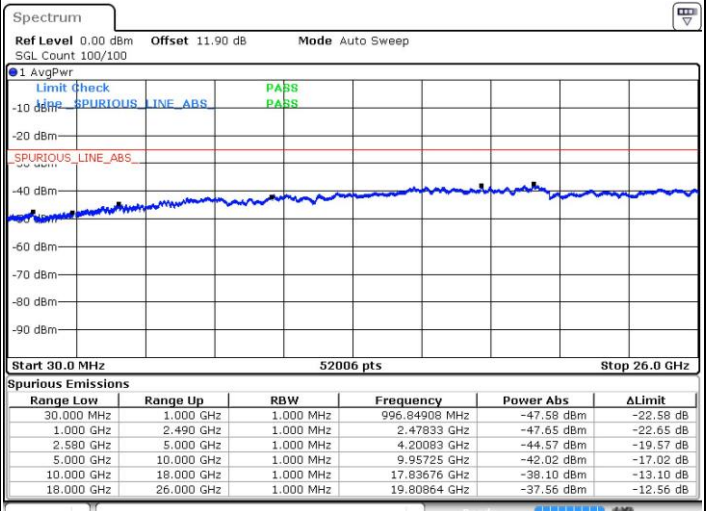

Date: 24.JUL.2018 05:17:08