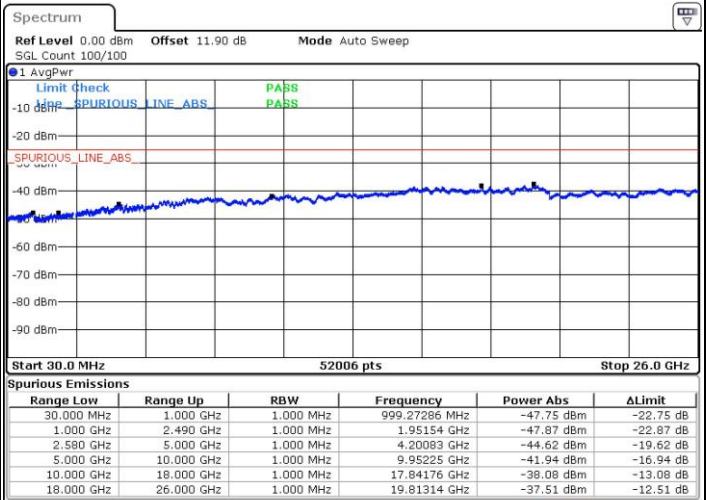

N/A

Date: 24.JUL.2018 04:35:21

LTE Band 7 / 15MHz+20MHz

QPSK

Highest Channel / 1RB0 and 1RB99

Highest Channel / 1RB74 and 1RB0

Date: 24.JUL.2018 04:50:59

Date: 24.JUL.2018 04:45:24

Highest Channel / FullIRB

N/A

Date: 24.JUL.2018 04:52:51

LTE Band 7 / 20MHz+10MHz

QPSK

Lowest Channel / 1RB0 and 1RB49

Lowest Channel / 1RB99 and 1RB0

Date: 24 JUL 2018 03:20:37

Date: 24 JUL 2018 03:18:40

Lowest Channel / FullIRB

N/A

Date: 24 JUL 2018 03:27:12

LTE Band 7 / 20MHz+10MHz

QPSK

Middle Channel / 1RB0 and 1RB49

Middle Channel / 1RB99 and 1RB0

Date: 24.JUL.2018 03:37:00

Date: 24.JUL.2018 03:39:27

Middle Channel / FullIRB

N/A

Date: 24.JUL.2018 03:28:36

LTE Band 7 / 20MHz+10MHz

QPSK

Highest Channel / 1RB0 and 1RB49