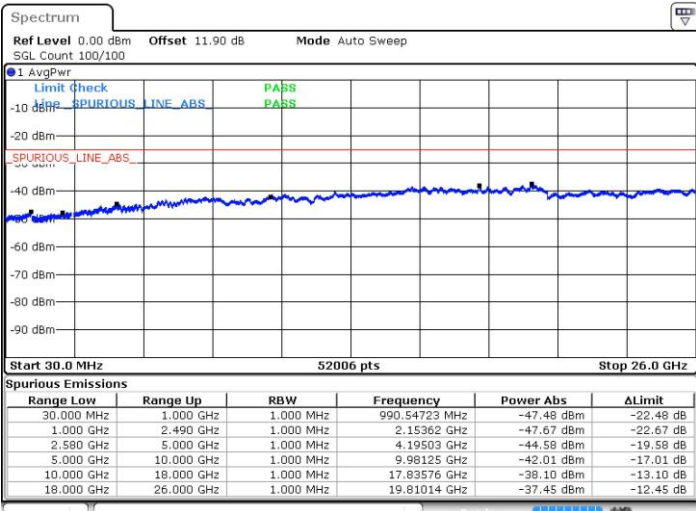

Date: 24 JUL 2018 02:43:22

LTE Band 7 / 10MHz+20MHz

QPSK

Highest Channel / 1RB0 and 1RB99

Highest Channel / 1RB49 and 1RB0

Date: 24.JUL.2018 03:11:46

Date: 24.JUL.2018 03:05:29

Highest Channel / FullIRB

N/A

Date: 24.JUL.2018 03:13:05

LTE Band 7 / 15MHz+10MHz

QPSK

Lowest Channel / 1RB0 and 1RB49

Lowest Channel / 1RB74 and 1RB0

Date: 24.JUL.2018 06:07:53

Date: 24.JUL.2018 06:06:43

Lowest Channel / FullIRB

N/A

Date: 24.JUL.2018 06:13:33

LTE Band 7 / 15MHz+10MHz

QPSK

Middle Channel / 1RB0 and 1RB49

Middle Channel / 1RB74 and 1RB0

Date: 24 JUL 2018 06:13:33

Date: 24 JUL 2018 06:37:55

Middle Channel / FullIRB

N/A

Date: 24 JUL 2018 06:36:38

LTE Band 7 / 15MHz+10MHz

QPSK

Highest Channel / 1RB0 and 1RB49

Highest Channel / 1RB74 and 1RB0