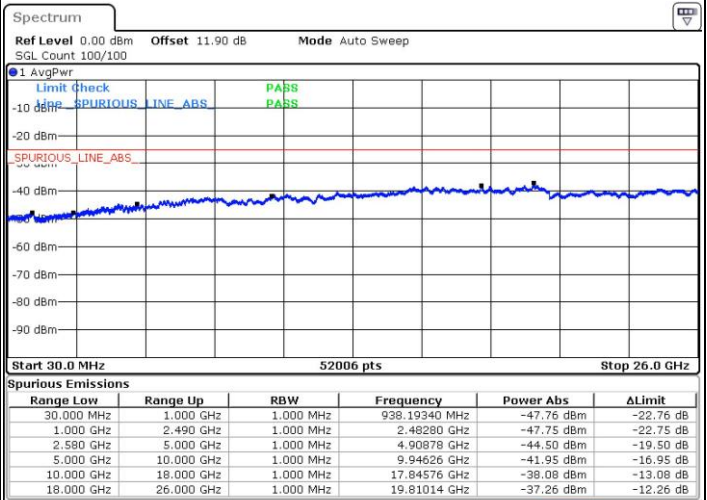

Date: 24.JUL.2018 04:34:14

LTE Band 7 / 15MHz+20MHz

QPSK

Middle Channel / 1RB0 and 1RB9

Middle Channel / 1RB74 and 1RB0

Date: 24.JUL.2018 04:40:56

Date: 24.JUL.2018 04:42:03

Middle Channel / FullIRB

N/A

Date: 24.JUL.2018 04:35:21

LTE Band 7 / 15MHz+20MHz

QPSK

Highest Channel / 1RB0 and 1RB99

Highest Channel / 1RB74 and 1RB0

Date: 24.JUL.2018 04:50:59

Date: 24.JUL.2018 04:45:24

Highest Channel / FullIRB

N/A

Date: 24.JUL.2018 04:52:51

LTE Band 7 / 20MHz+10MHz

QPSK

Lowest Channel / 1RB0 and 1RB49

Lowest Channel / 1RB99 and 1RB0

Date: 24 JUL 2018 03:20:37

Date: 24 JUL 2018 03:18:40

Lowest Channel / FullIRB

N/A

Date: 24 JUL 2018 03:27:12

LTE Band 7 / 20MHz+10MHz

QPSK

Middle Channel / 1RB0 and 1RB49

Middle Channel / 1RB99 and 1RB0