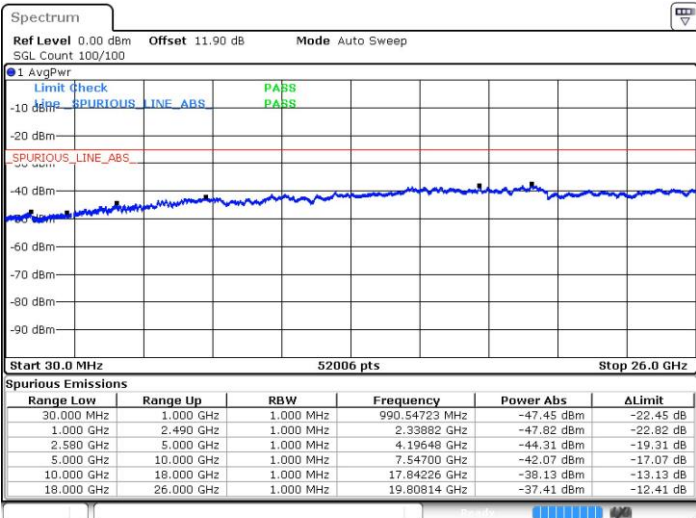

Lowest Channel / 1RB74 and 1RB0

Date: 24 JUL 2018 03:58:32

Date: 24 JUL 2018 03:57:25

Lowest Channel / FullIRB

N/A

Date: 24 JUL 2018 04:04:06

LTE Band 7 / 15MHz+15MHz

QPSK

Middle Channel / 1RB0 and 1RB74

Middle Channel / 1RB74 and 1RB0

Date: 24.JUL.2018 04:10:48

Date: 24.JUL.2018 04:11:55

Middle Channel / FullIRB

N/A

Date: 24.JUL.2018 04:05:13

LTE Band 7 / 15MHz+15MHz

QPSK

Highest Channel / 1RB0 and 1RB74

Highest Channel / 1RB74 and 1RB0

Date: 24 JUL 2018 04:20:50

Date: 24 JUL 2018 04:15:15

Highest Channel / FullIRB

N/A

Date: 24 JUL 2018 04:21:57

LTE Band 7 / 15MHz+20MHz

QPSK

Lowest Channel / 1RB0 and 1RB99

Lowest Channel / 1RB74 and 1RB80

Date: 24.JUL.2018 04:28:40

Date: 24.JUL.2018 04:27:33

Lowest Channel / FullIRB

N/A