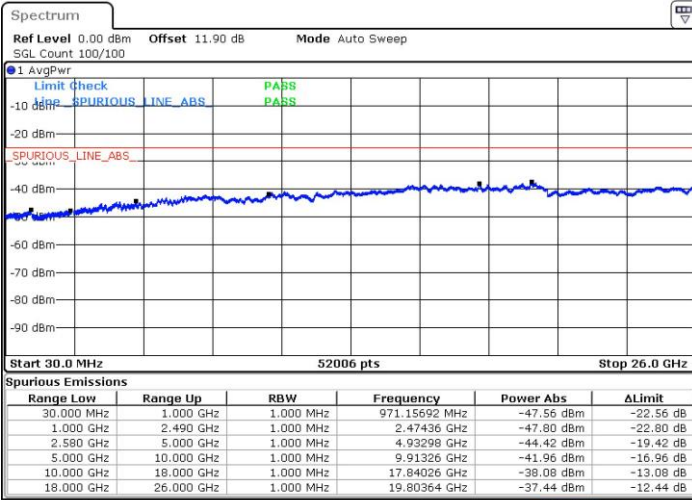

Lowest Channel / FullIRB

N/A

Date: 24.JUL.2018 06:13:33

LTE Band 7 / 15MHz+10MHz

QPSK

Middle Channel / 1RB0 and 1RB49

Middle Channel / 1RB74 and 1RB0

Date: 24 JUL 2018 06:13:33

Date: 24 JUL 2018 06:37:55

Middle Channel / FullIRB

N/A

Date: 24 JUL 2018 06:36:38

LTE Band 7 / 15MHz+10MHz

QPSK

Highest Channel / 1RB0 and 1RB49

Highest Channel / 1RB74 and 1RB0

Date: 24.JUL.2018 06:21:42

Date: 24.JUL.2018 06:14:59

Highest Channel / FullIRB

N/A

Date: 24.JUL.2018 06:22:50

LTE Band 7 / 15MHz+15MHz

QPSK

Lowest Channel / 1RB0 and 1RB74

Lowest Channel / 1RB74 and 1RB0

Date: 24 JUL 2018 03:58:32

Date: 24 JUL 2018 03:57:25

Lowest Channel / FullIRB

N/A

Date: 24 JUL 2018 04:04:06

LTE Band 7 / 15MHz+15MHz

QPSK