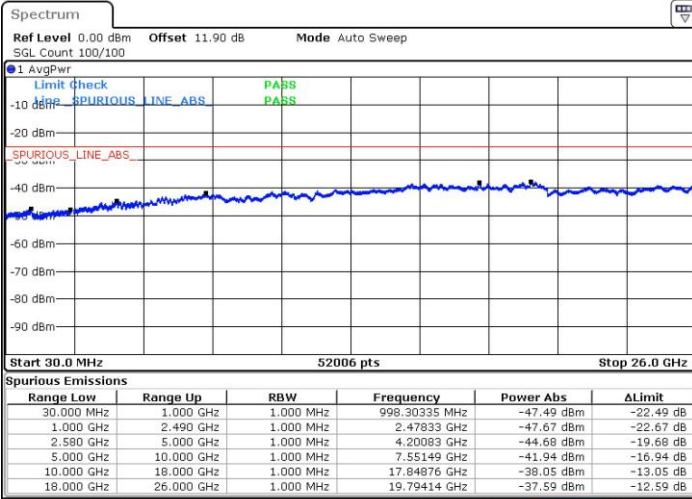

Lowest Channel / FullIRB

N/A

Date: 24.JUL.2018 06:13:33

LTE Band 7 / 15MHz+10MHz

QPSK

Middle Channel / 1RB0 and 1RB49

Middle Channel / 1RB74 and 1RB0

Date: 24 JUL 2018 06:13:33

Date: 24 JUL 2018 06:37:55

Middle Channel / FullIRB

N/A

Date: 24 JUL 2018 06:36:38

LTE Band 7 / 15MHz+10MHz

QPSK

Highest Channel / 1RB0 and 1RB49

Highest Channel / 1RB74 and 1RB0

Date: 24.JUL.2018 06:21:42

Date: 24.JUL.2018 06:14:59

Highest Channel / FullIRB

N/A

Date: 24.JUL.2018 06:22:50

LTE Band 7 / 15MHz+15MHz

QPSK

Lowest Channel / 1RB0 and 1RB74

Lowest Channel / 1RB74 and 1RB0

Date: 24 JUL 2018 03:58:32

Date: 24 JUL 2018 03:57:25

Lowest Channel / FullIRB

N/A

Date: 24 JUL 2018 04:04:06

LTE Band 7 / 15MHz+15MHz

QPSK