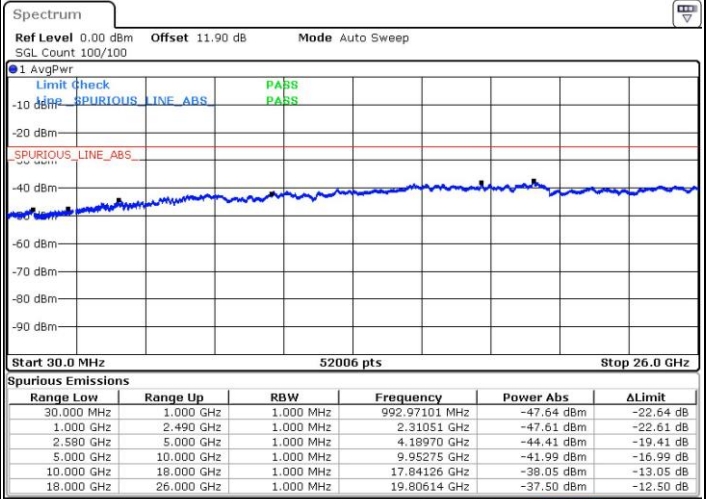

Lowest Channel / FullIRB

N/A

Date: 24.JUL.2018 06:13:33

LTE Band 7 / 15MHz+10MHz

QPSK

Middle Channel / 1RB0 and 1RB49

Middle Channel / 1RB74 and 1RB0

Date: 24 JUL 2018 06:13:33

Date: 24 JUL 2018 06:37:55

Middle Channel / FullIRB

N/A

Date: 24 JUL 2018 06:36:38

LTE Band 7 / 15MHz+10MHz

QPSK

Highest Channel / 1RB0 and 1RB49

Highest Channel / 1RB74 and 1RB0

Date: 24.JUL.2018 06:21:42

Date: 24.JUL.2018 06:14:59

Highest Channel / FullIRB

N/A

Date: 24.JUL.2018 06:22:50

LTE Band 7 / 15MHz+15MHz

QPSK

Lowest Channel / 1RB0 and 1RB74

Lowest Channel / 1RB74 and 1RB0

Date: 24 JUL 2018 03:58:32

Date: 24 JUL 2018 03:57:25

Lowest Channel / FullIRB

N/A

Date: 24 JUL 2018 04:04:06

LTE Band 7 / 15MHz+15MHz

QPSK