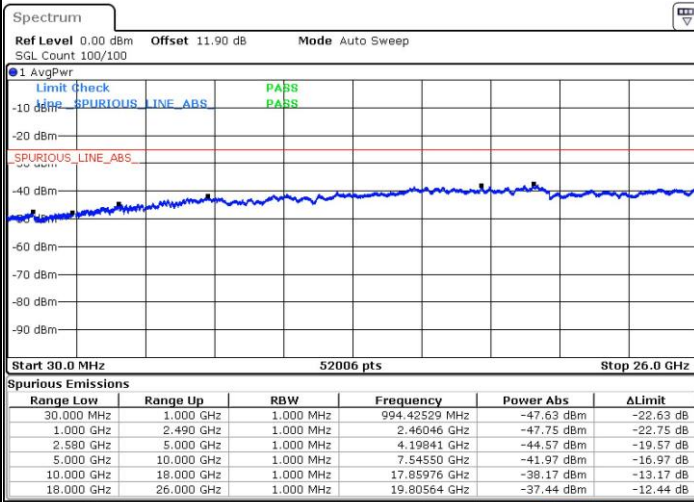

Date: 24 JUL 2018 03:18:40

Lowest Channel / FullIRB

N/A

Date: 24 JUL 2018 03:27:12

LTE Band 7 / 20MHz+10MHz

QPSK

Middle Channel / 1RB0 and 1RB49

Middle Channel / 1RB99 and 1RB0

Date: 24.JUL.2018 03:37:00

Date: 24.JUL.2018 03:39:27

Middle Channel / FullIRB

N/A

Date: 24.JUL.2018 03:28:36

LTE Band 7 / 20MHz+10MHz

QPSK

Highest Channel / 1RB0 and 1RB49

Highest Channel / 1RB99 and 1RB0

Date: 24.JUL.2018 03:50:43

Date: 24.JUL.2018 03:45:08

Highest Channel / FullIRB

N/A

Date: 24.JUL.2018 03:51:50

LTE Band 7 / 20MHz+15MHz

QPSK

Lowest Channel / 1RB0 and 1RB74

Lowest Channel / 1RB99 and 1RB0

Date: 24 JUL 2018 05:01:10

Date: 24 JUL 2018 04:59:55

Lowest Channel / FullIRB

N/A

Date: 24 JUL 2018 05:07:32

LTE Band 7 / 20MHz+15MHz