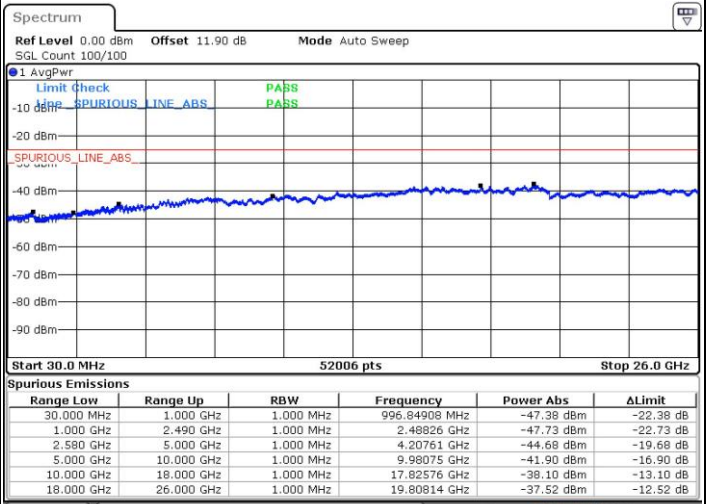

Highest Channel / FullIRB

N/A

Date: 24.JUL.2018 04:52:51

LTE Band 7 / 20MHz+10MHz

QPSK

Lowest Channel / 1RB0 and 1RB49

Lowest Channel / 1RB99 and 1RB0

Date: 24 JUL 2018 03:20:37

Date: 24 JUL 2018 03:18:40

Lowest Channel / FullIRB

N/A

Date: 24 JUL 2018 03:27:12

LTE Band 7 / 20MHz+10MHz

QPSK

Middle Channel / 1RB0 and 1RB49

Middle Channel / 1RB99 and 1RB0

Date: 24.JUL.2018 03:37:00

Date: 24.JUL.2018 03:39:27

Middle Channel / FullIRB

N/A

Date: 24.JUL.2018 03:28:36

LTE Band 7 / 20MHz+10MHz

QPSK

Highest Channel / 1RB0 and 1RB49

Highest Channel / 1RB99 and 1RB0

Date: 24.JUL.2018 03:50:43

Date: 24.JUL.2018 03:45:08

Highest Channel / FullIRB

N/A

Date: 24.JUL.2018 03:51:50

LTE Band 7 / 20MHz+15MHz

QPSK