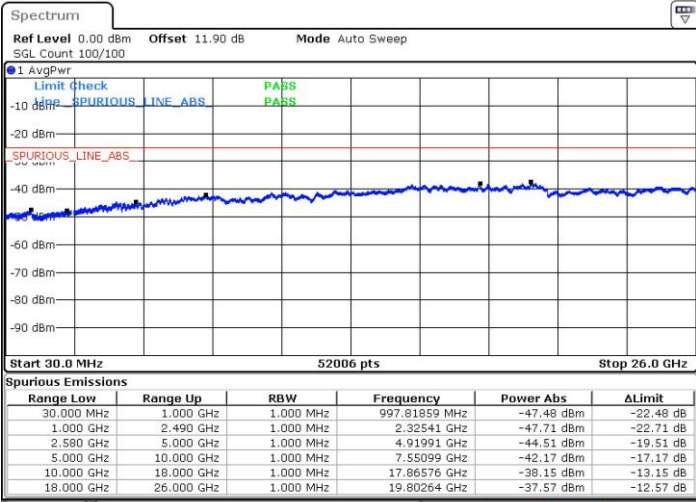

LTE Band 7 / 10MHz+20MHz

QPSK

MiddleChannel / 1RB0 and 1RB99

Middle Channel / 1RB49 and 1RB0

Date: 24 JUL 2018 02:50:18

Date: 24 JUL 2018 02:58:39

Middle Channel / FullIRB

N/A

Date: 24 JUL 2018 02:43:22

LTE Band 7 / 10MHz+20MHz

QPSK

Highest Channel / 1RB0 and 1RB99

Highest Channel / 1RB49 and 1RB0

Date: 24.JUL.2018 03:11:46

Date: 24.JUL.2018 03:05:29

Highest Channel / FullIRB

N/A

Date: 24.JUL.2018 03:13:05

LTE Band 7 / 15MHz+10MHz

QPSK

Lowest Channel / 1RB0 and 1RB49

Lowest Channel / 1RB74 and 1RB0

Date: 24.JUL.2018 06:07:53

Date: 24.JUL.2018 06:06:43

Lowest Channel / FullIRB

N/A

Date: 24.JUL.2018 06:13:33

LTE Band 7 / 15MHz+10MHz

QPSK

Middle Channel / 1RB0 and 1RB49

Middle Channel / 1RB74 and 1RB0

Date: 24 JUL 2018 06:13:33