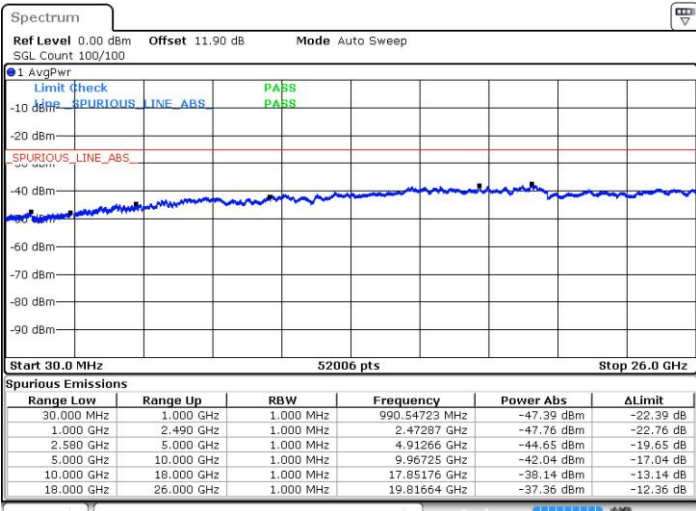

QPSK

Highest Channel / 1RB0 and 1RB74

Highest Channel / 1RB74 and 1RB0

Date: 24 JUL 2018 04:20:50

Date: 24 JUL 2018 04:15:15

Highest Channel / FullIRB

N/A

Date: 24 JUL 2018 04:21:57

LTE Band 7 / 15MHz+20MHz

QPSK

Lowest Channel / 1RB0 and 1RB99

Lowest Channel / 1RB74 and 1RB80

Date: 24.JUL.2018 04:28:40

Date: 24.JUL.2018 04:27:33

Lowest Channel / FullIRB

N/A