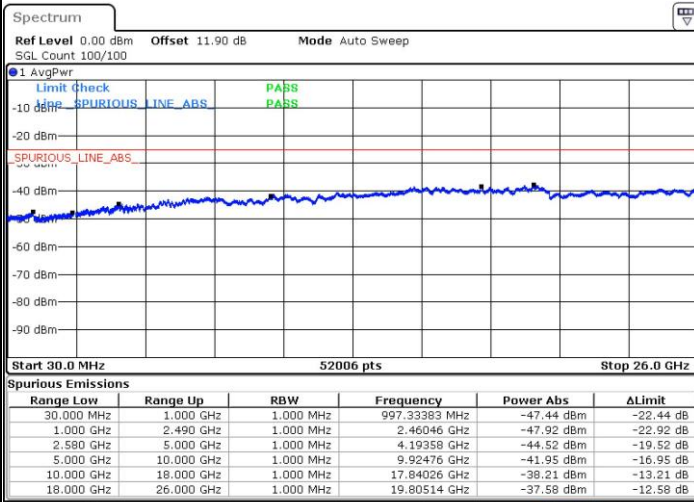

Date: 24.JUL.2018 03:37:00

Date: 24.JUL.2018 03:39:27

Middle Channel / FullIRB

N/A

Date: 24.JUL.2018 03:28:36

LTE Band 7 / 20MHz+10MHz

QPSK

Highest Channel / 1RB0 and 1RB49

Highest Channel / 1RB99 and 1RB0

Date: 24.JUL.2018 03:50:43

Date: 24.JUL.2018 03:45:08

Highest Channel / FullIRB

N/A

Date: 24.JUL.2018 03:51:50

LTE Band 7 / 20MHz+15MHz

QPSK

Lowest Channel / 1RB0 and 1RB74

Lowest Channel / 1RB99 and 1RB0

Date: 24 JUL 2018 05:01:10

Date: 24 JUL 2018 04:59:55

Lowest Channel / FullIRB

N/A

Date: 24 JUL 2018 05:07:32

LTE Band 7 / 20MHz+15MHz