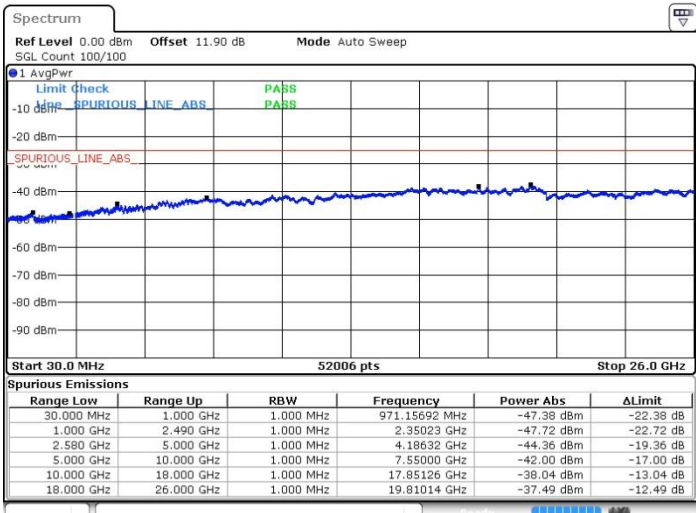

Date: 24 JUL 2018 02:43:22

LTE Band 7 / 10MHz+20MHz

QPSK

Highest Channel / 1RB0 and 1RB99

Highest Channel / 1RB49 and 1RB0

Date: 24.JUL.2018 03:11:46

Date: 24.JUL.2018 03:05:29

Highest Channel / FullIRB

N/A

Date: 24.JUL.2018 03:13:05

LTE Band 7 / 15MHz+10MHz

QPSK

Lowest Channel / 1RB0 and 1RB49

Lowest Channel / 1RB74 and 1RB0

Date: 24.JUL.2018 06:07:53

Date: 24.JUL.2018 06:06:43

Lowest Channel / FullIRB

N/A

Date: 24.JUL.2018 06:13:33

LTE Band 7 / 15MHz+10MHz

QPSK

Middle Channel / 1RB0 and 1RB49

Middle Channel / 1RB74 and 1RB0

Date: 24 JUL 2018 06:13:33

Date: 24 JUL 2018 06:37:55

Middle Channel / FullIRB

N/A

Date: 24 JUL 2018 06:36:38

LTE Band 7 / 15MHz+10MHz

QPSK

Highest Channel / 1RB0 and 1RB49

Highest Channel / 1RB74 and 1RB0