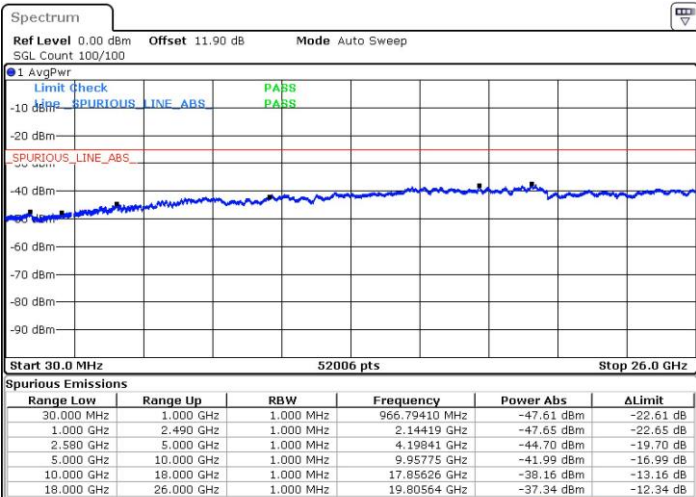

Date: 24.JUL.2018 04:34:14

LTE Band 7 / 15MHz+20MHz

QPSK

Middle Channel / 1RB0 and 1RB9

Middle Channel / 1RB74 and 1RB0

Date: 24.JUL.2018 04:40:56

Date: 24.JUL.2018 04:42:03

Middle Channel / FullIRB

N/A

Date: 24.JUL.2018 04:35:21

LTE Band 7 / 15MHz+20MHz

QPSK

Highest Channel / 1RB0 and 1RB99

Highest Channel / 1RB74 and 1RB0

Date: 24.JUL.2018 04:50:59

Date: 24.JUL.2018 04:45:24

Highest Channel / FullIRB

N/A

Date: 24.JUL.2018 04:52:51

LTE Band 7 / 20MHz+10MHz

QPSK

Lowest Channel / 1RB0 and 1RB49

Lowest Channel / 1RB99 and 1RB0

Date: 24 JUL 2018 03:20:37

Date: 24 JUL 2018 03:18:40

Lowest Channel / FullIRB

N/A

Date: 24 JUL 2018 03:27:12

LTE Band 7 / 20MHz+10MHz

QPSK

Middle Channel / 1RB0 and 1RB49

Middle Channel / 1RB99 and 1RB0