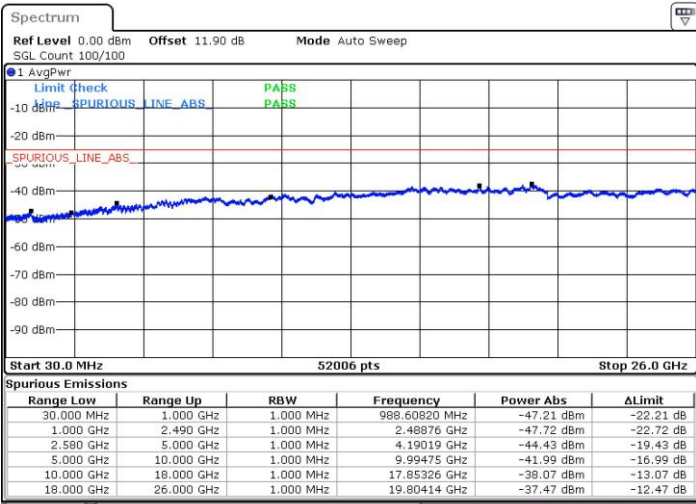

Date: 24 JUL 2018 05:27:49

LTE Band 7 / 20MHz+20MHz

QPSK

Lowest Channel / 1RB0 and 1RB99

Lowest Channel / 1RB99 and 1RB0

Date: 24.JUL.2018 05:34:57

Date: 24.JUL.2018 05:33:49

Lowest Channel / FullIRB

N/A

Date: 24.JUL.2018 05:41:41

LTE Band 7 / 20MHz+20MHz

QPSK

Middle Channel / 1RB0 and 1RB99

Middle Channel / 1RB99 and 1RB0

Date: 24.JUL.2018 05:48:51

Date: 24.JUL.2018 05:50:57

Middle Channel / FullIRB

N/A

Date: 24.JUL.2018 05:42:50

LTE Band 7 / 20MHz+20MHz

QPSK

Highest Channel / 1RB0 and 1RB99

Highest Channel / 1RB99 and 1RB0

Date: 24.JUL.2018 05:59:57

Date: 24.JUL.2018 05:54:19

Highest Channel / FullIRB

N/A

Date: 24.JUL.2018 06:01:06

LTE Band 7 / 10MHz+20MHz

16QAM

Lowest Channel / 1RB0 and 1RB99

Lowest Channel / 1RB49 and 1RB0