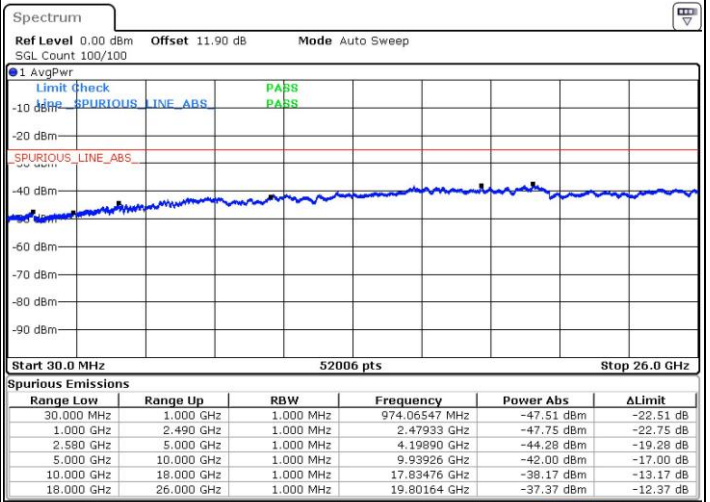

LTE Band 7 / 10MHz+20MHz

QPSK

MiddleChannel / 1RB0 and 1RB99

Middle Channel / 1RB49 and 1RB0

Date: 24 JUL 2018 02:50:18

Date: 24 JUL 2018 02:58:39

Middle Channel / FullIRB

N/A

Date: 24 JUL 2018 02:43:22

LTE Band 7 / 10MHz+20MHz

QPSK

Highest Channel / 1RB0 and 1RB99

Highest Channel / 1RB49 and 1RB0

Date: 24.JUL.2018 03:11:46

Date: 24.JUL.2018 03:05:29

Highest Channel / FullIRB

N/A

Date: 24.JUL.2018 03:13:05

LTE Band 7 / 15MHz+10MHz

QPSK

Lowest Channel / 1RB0 and 1RB49

Lowest Channel / 1RB74 and 1RB0

Date: 24.JUL.2018 06:07:53

Date: 24.JUL.2018 06:06:43