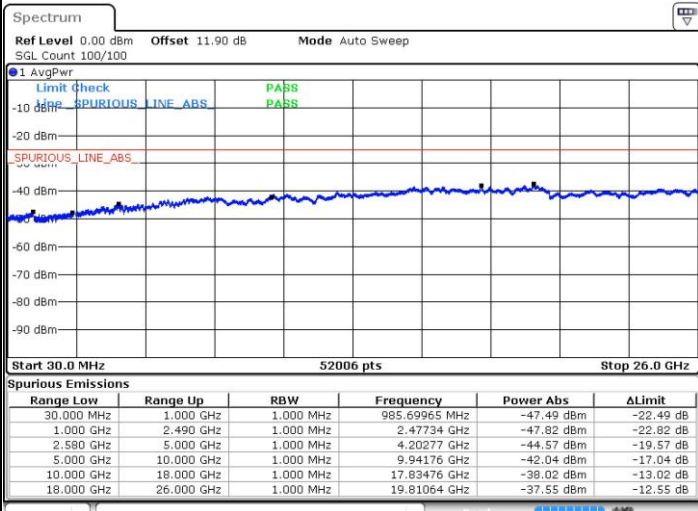

LTE Band 7 / 20MHz+15MHz

QPSK

MiddleChannel / 1RB0 and 1RB74

Middle Channel / 1RB99 and 1RB0

Date: 24.JUL.2018 05:16:00