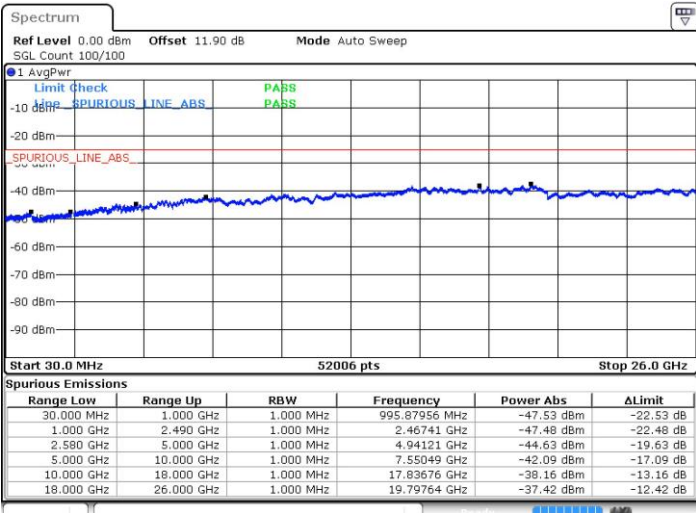

QPSK

Highest Channel / 1RB0 and 1RB74

Highest Channel / 1RB74 and 1RB0

Date: 24 JUL 2018 04:20:50

Date: 24 JUL 2018 04:15:15

Highest Channel / FullIRB

N/A

Date: 24 JUL 2018 04:21:57

LTE Band 7 / 15MHz+20MHz

QPSK

Lowest Channel / 1RB0 and 1RB99

Lowest Channel / 1RB74 and 1RB80

Date: 24.JUL.2018 04:28:40

Date: 24.JUL.2018 04:27:33

Lowest Channel / FullIRB

N/A

Date: 24.JUL.2018 04:34:14

LTE Band 7 / 15MHz+20MHz

QPSK

Middle Channel / 1RB0 and 1RB9

Middle Channel / 1RB74 and 1RB0

Date: 24.JUL.2018 04:40:56

Date: 24.JUL.2018 04:42:03

Middle Channel / FullIRB

N/A

Date: 24.JUL.2018 04:35:21

LTE Band 7 / 15MHz+20MHz

QPSK

Highest Channel / 1RB0 and 1RB99

Highest Channel / 1RB74 and 1RB0

Date: 24.JUL.2018 04:50:59

Date: 24.JUL.2018 04:45:24