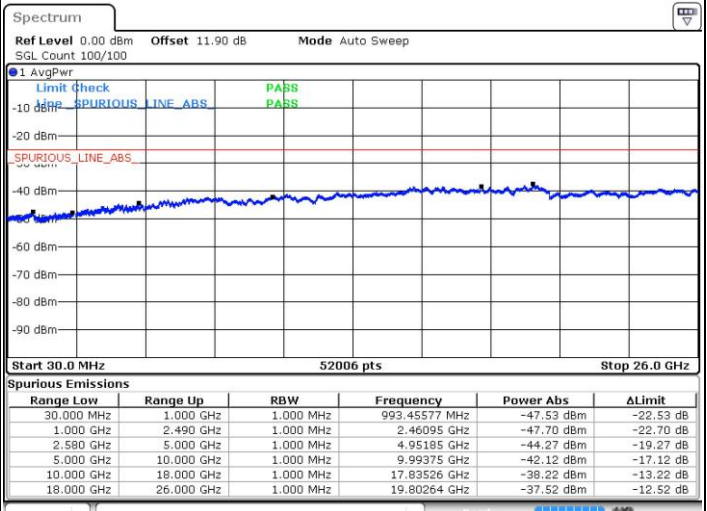

Date: 24 JUL 2018 02:43:22

LTE Band 7 / 10MHz+20MHz

QPSK

Highest Channel / 1RB0 and 1RB99

Highest Channel / 1RB49 and 1RB0

Date: 24.JUL.2018 03:11:46

Date: 24.JUL.2018 03:05:29

Highest Channel / FullIRB

N/A

Date: 24.JUL.2018 03:13:05

LTE Band 7 / 15MHz+10MHz

QPSK

Lowest Channel / 1RB0 and 1RB49

Lowest Channel / 1RB74 and 1RB0

Date: 24.JUL.2018 06:07:53

Date: 24.JUL.2018 06:06:43

Lowest Channel / FullIRB

N/A

Date: 24.JUL.2018 06:13:33

LTE Band 7 / 15MHz+10MHz

QPSK

Middle Channel / 1RB0 and 1RB49

Middle Channel / 1RB74 and 1RB0

Date: 24 JUL 2018 06:13:33

Date: 24 JUL 2018 06:37:55

Middle Channel / FullIRB

N/A

Date: 24 JUL 2018 06:36:38

LTE Band 7 / 15MHz+10MHz

QPSK

Highest Channel / 1RB0 and 1RB49

Highest Channel / 1RB74 and 1RB0