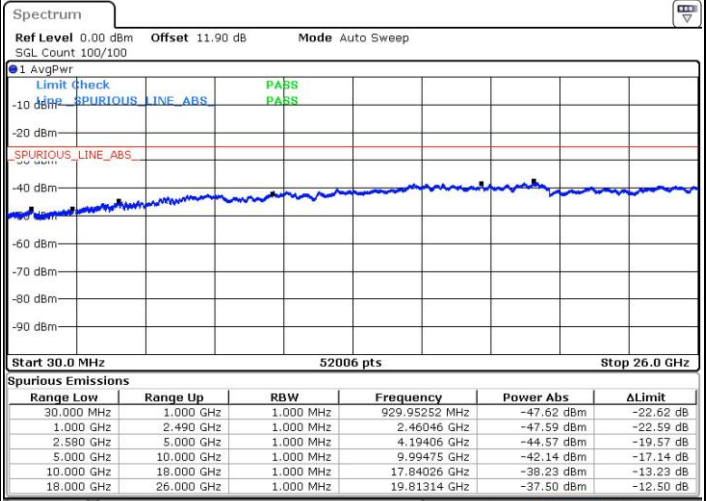

LTE Band 7 / 10MHz+20MHz

QPSK

MiddleChannel / 1RB0 and 1RB99

Middle Channel / 1RB49 and 1RB0

Date: 24 JUL 2018 02:50:18

Date: 24 JUL 2018 02:58:39

Middle Channel / FullIRB

N/A

Date: 24 JUL 2018 02:43:22

LTE Band 7 / 10MHz+20MHz

QPSK

Highest Channel / 1RB0 and 1RB99

Highest Channel / 1RB49 and 1RB0

Date: 24.JUL.2018 03:11:46

Date: 24.JUL.2018 03:05:29

Highest Channel / FullIRB

N/A

Date: 24.JUL.2018 03:13:05

LTE Band 7 / 15MHz+10MHz

QPSK

Lowest Channel / 1RB0 and 1RB49

Lowest Channel / 1RB74 and 1RB0

Date: 24.JUL.2018 06:07:53

Date: 24.JUL.2018 06:06:43

Lowest Channel / FullIRB

N/A

Date: 24.JUL.2018 06:13:33

LTE Band 7 / 15MHz+10MHz

QPSK

Middle Channel / 1RB0 and 1RB49

Middle Channel / 1RB74 and 1RB0

Date: 24 JUL 2018 06:13:33