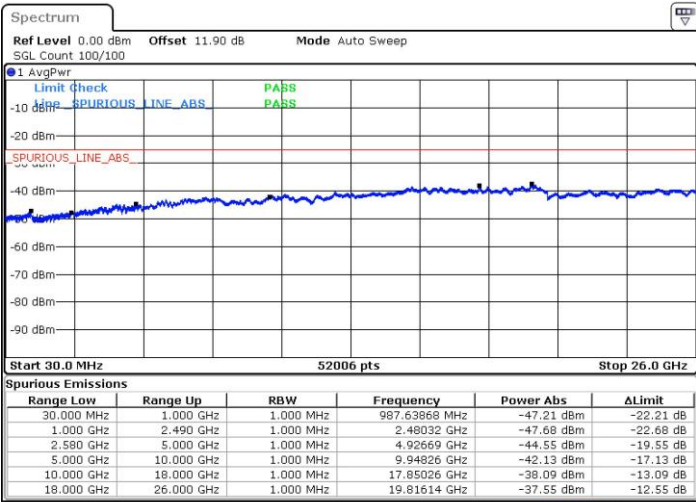

LTE Band 7 / 10MHz+20MHz

QPSK

MiddleChannel / 1RB0 and 1RB99

Middle Channel / 1RB49 and 1RB0

Date: 24 JUL 2018 02:50:18

Date: 24 JUL 2018 02:58:39

Middle Channel / FullIRB

N/A

Date: 24 JUL 2018 02:43:22

LTE Band 7 / 10MHz+20MHz

QPSK

Highest Channel / 1RB0 and 1RB99

Highest Channel / 1RB49 and 1RB0

Date: 24.JUL.2018 03:11:46

Date: 24.JUL.2018 03:05:29

Highest Channel / FullIRB

N/A

Date: 24.JUL.2018 03:13:05

LTE Band 7 / 15MHz+10MHz

QPSK

Lowest Channel / 1RB0 and 1RB49

Lowest Channel / 1RB74 and 1RB0

Date: 24.JUL.2018 06:07:53

Date: 24.JUL.2018 06:06:43