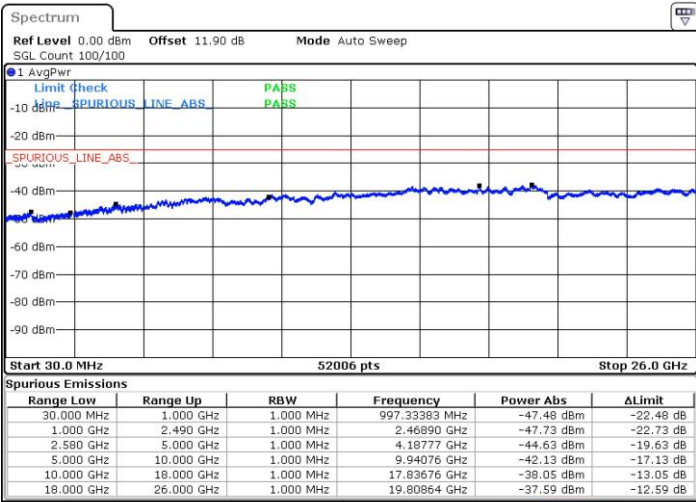

N/A

Date: 24.JUL.2018 04:35:21

LTE Band 7 / 15MHz+20MHz

QPSK

Highest Channel / 1RB0 and 1RB99

Highest Channel / 1RB74 and 1RB0

Date: 24.JUL.2018 04:50:59

Date: 24.JUL.2018 04:45:24

Highest Channel / FullIRB

N/A

Date: 24.JUL.2018 04:52:51

LTE Band 7 / 20MHz+10MHz

QPSK

Lowest Channel / 1RB0 and 1RB49

Lowest Channel / 1RB99 and 1RB0

Date: 24 JUL 2018 03:20:37

Date: 24 JUL 2018 03:18:40

Lowest Channel / FullIRB

N/A

Date: 24 JUL 2018 03:27:12

LTE Band 7 / 20MHz+10MHz

QPSK

Middle Channel / 1RB0 and 1RB49

Middle Channel / 1RB99 and 1RB0

Date: 24.JUL.2018 03:37:00

Date: 24.JUL.2018 03:39:27

Middle Channel / FullIRB

N/A

Date: 24.JUL.2018 03:28:36

LTE Band 7 / 20MHz+10MHz

QPSK

Highest Channel / 1RB0 and 1RB49