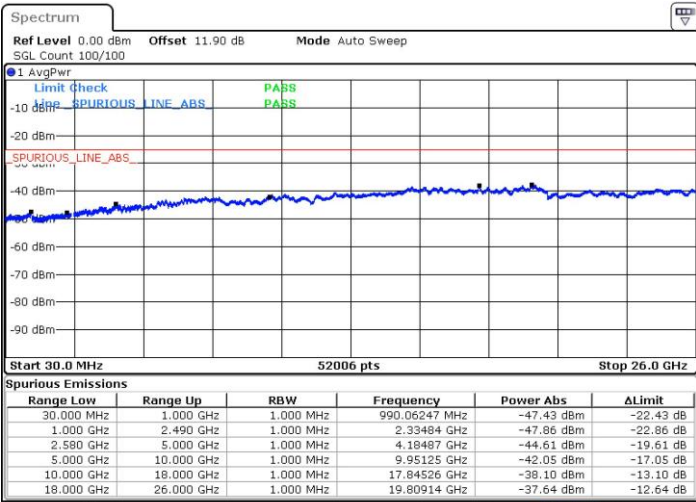

LTE Band 7 / 10MHz+20MHz

QPSK

MiddleChannel / 1RB0 and 1RB99

Middle Channel / 1RB49 and 1RB0

Date: 24 JUL 2018 02:50:18

Date: 24 JUL 2018 02:58:39

Middle Channel / FullIRB

N/A

Date: 24 JUL 2018 02:43:22

LTE Band 7 / 10MHz+20MHz

QPSK

Highest Channel / 1RB0 and 1RB99

Highest Channel / 1RB49 and 1RB0

Date: 24.JUL.2018 03:11:46

Date: 24.JUL.2018 03:05:29

Highest Channel / FullIRB

N/A

Date: 24.JUL.2018 03:13:05

LTE Band 7 / 15MHz+10MHz

QPSK

Lowest Channel / 1RB0 and 1RB49

Lowest Channel / 1RB74 and 1RB0

Date: 24.JUL.2018 06:07:53

Date: 24.JUL.2018 06:06:43