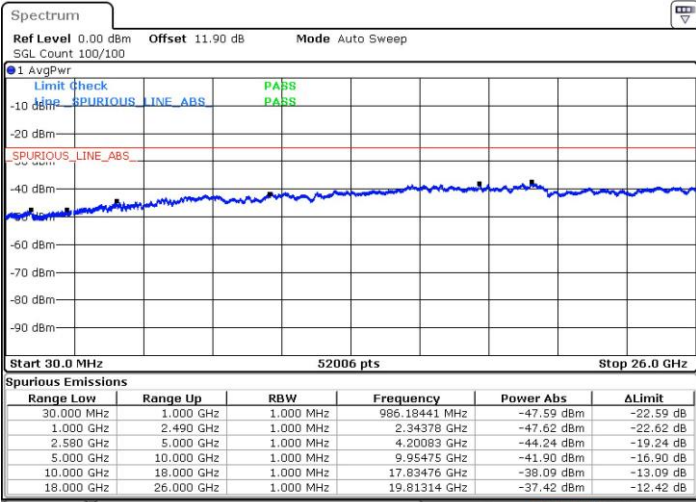

Highest Channel / 1RB99 and 1RB0

Date: 24.JUL.2018 03:50:43

Date: 24.JUL.2018 03:45:08

Highest Channel / FullIRB

N/A

Date: 24.JUL.2018 03:51:50

LTE Band 7 / 20MHz+15MHz

QPSK

Lowest Channel / 1RB0 and 1RB74

Lowest Channel / 1RB99 and 1RB0

Date: 24 JUL 2018 05:01:10

Date: 24 JUL 2018 04:59:55

Lowest Channel / FullIRB

N/A

Date: 24 JUL 2018 05:07:32

LTE Band 7 / 20MHz+15MHz

QPSK

MiddleChannel / 1RB0 and 1RB74

Middle Channel / 1RB99 and 1RB0

Date: 24.JUL.2018 05:16:00

Date: 24.JUL.2018 05:17:08

Middle Channel / FullIRB

N/A

Date: 24.JUL.2018 05:10:03

LTE Band 7 / 20MHz+15MHz

QPSK

Highest Channel / 1RB0 and 1RB74

Highest Channel / 1RB99 and 1RB0

Date: 24 JUL 2018 05:26:37

Date: 24 JUL 2018 05:20:33

Highest Channel / FullIRB

N/A