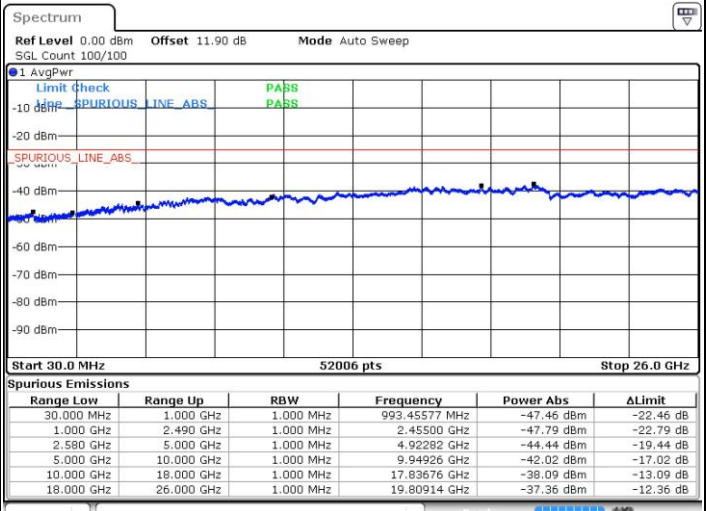

QPSK

Highest Channel / 1RB0 and 1RB74

Highest Channel / 1RB74 and 1RB0

Date: 24 JUL 2018 04:20:50

Date: 24 JUL 2018 04:15:15

Highest Channel / FullIRB

N/A

Date: 24 JUL 2018 04:21:57

LTE Band 7 / 15MHz+20MHz

QPSK

Lowest Channel / 1RB0 and 1RB99

Lowest Channel / 1RB74 and 1RB80

Date: 24.JUL.2018 04:28:40

Date: 24.JUL.2018 04:27:33

Lowest Channel / FullIRB

N/A

Date: 24.JUL.2018 04:34:14

LTE Band 7 / 15MHz+20MHz

QPSK

Middle Channel / 1RB0 and 1RB9

Middle Channel / 1RB74 and 1RB0

Date: 24.JUL.2018 04:40:56

Date: 24.JUL.2018 04:42:03

Middle Channel / FullIRB

N/A

Date: 24.JUL.2018 04:35:21

LTE Band 7 / 15MHz+20MHz

QPSK

Highest Channel / 1RB0 and 1RB99

Highest Channel / 1RB74 and 1RB0

Date: 24.JUL.2018 04:50:59

Date: 24.JUL.2018 04:45:24