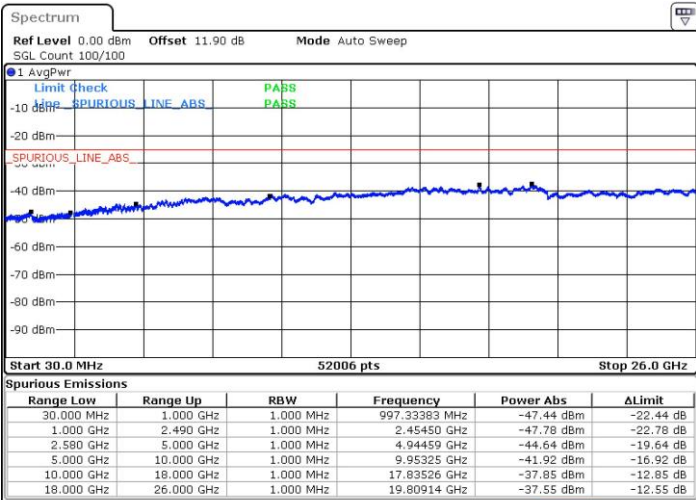

Date: 24.JUL.2018 04:34:14

LTE Band 7 / 15MHz+20MHz

QPSK

Middle Channel / 1RB0 and 1RB9

Middle Channel / 1RB74 and 1RB0

Date: 24.JUL.2018 04:40:56

Date: 24.JUL.2018 04:42:03

Middle Channel / FullIRB

N/A

Date: 24.JUL.2018 04:35:21

LTE Band 7 / 15MHz+20MHz

QPSK

Highest Channel / 1RB0 and 1RB99

Highest Channel / 1RB74 and 1RB0

Date: 24.JUL.2018 04:50:59

Date: 24.JUL.2018 04:45:24

Highest Channel / FullIRB

N/A

Date: 24.JUL.2018 04:52:51

LTE Band 7 / 20MHz+10MHz

QPSK

Lowest Channel / 1RB0 and 1RB49

Lowest Channel / 1RB99 and 1RB0

Date: 24 JUL 2018 03:20:37

Date: 24 JUL 2018 03:18:40

Lowest Channel / FullIRB

N/A

Date: 24 JUL 2018 03:27:12

LTE Band 7 / 20MHz+10MHz

QPSK

Middle Channel / 1RB0 and 1RB49

Middle Channel / 1RB99 and 1RB0