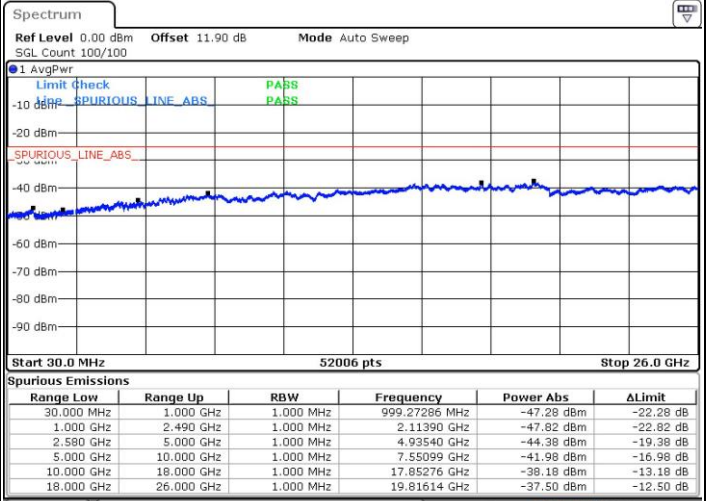

Middle Channel / FullIRB

N/A

Date: 24.JUL.2018 05:42:50

LTE Band 7 / 20MHz+20MHz

QPSK

Highest Channel / 1RB0 and 1RB99

Highest Channel / 1RB99 and 1RB0

Date: 24.JUL.2018 05:59:57

Date: 24.JUL.2018 05:54:19

Highest Channel / FullIRB

N/A

Date: 24.JUL.2018 06:01:06

LTE Band 7 / 10MHz+20MHz

16QAM

Lowest Channel / 1RB0 and 1RB99

Lowest Channel / 1RB49 and 1RB0

Date: 24 JUL 2018 02:32:46

Date: 24 JUL 2018 02:28:50

Lowest Channel / FullIRB

N/A

Date: 24 JUL 2018 02:38:46