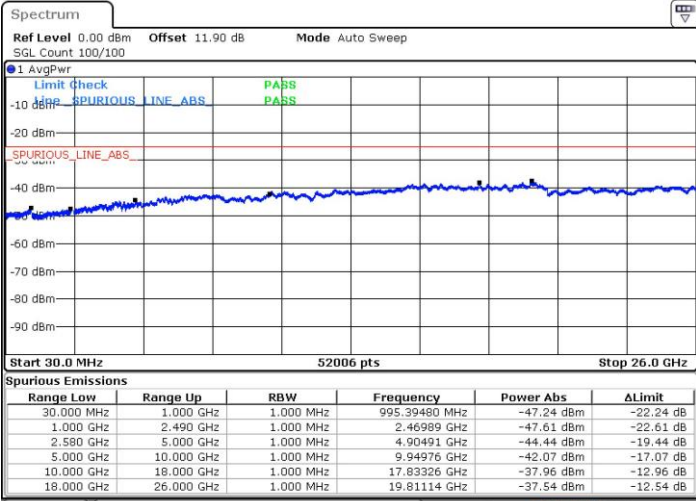

LTE Band 7 / 10MHz+20MHz

QPSK

MiddleChannel / 1RB0 and 1RB99

Middle Channel / 1RB49 and 1RB0

Date: 24 JUL 2018 02:50:18

Date: 24 JUL 2018 02:58:39

Middle Channel / FullIRB

N/A

Date: 24 JUL 2018 02:43:22

LTE Band 7 / 10MHz+20MHz

QPSK

Highest Channel / 1RB0 and 1RB99

Highest Channel / 1RB49 and 1RB0

Date: 24.JUL.2018 03:11:46

Date: 24.JUL.2018 03:05:29

Highest Channel / FullIRB

N/A

Date: 24.JUL.2018 03:13:05

LTE Band 7 / 15MHz+10MHz

QPSK

Lowest Channel / 1RB0 and 1RB49

Lowest Channel / 1RB74 and 1RB0

Date: 24.JUL.2018 06:07:53

Date: 24.JUL.2018 06:06:43

Lowest Channel / FullIRB

N/A

Date: 24.JUL.2018 06:13:33

LTE Band 7 / 15MHz+10MHz

QPSK

Middle Channel / 1RB0 and 1RB49

Middle Channel / 1RB74 and 1RB0

Date: 24 JUL 2018 06:13:33