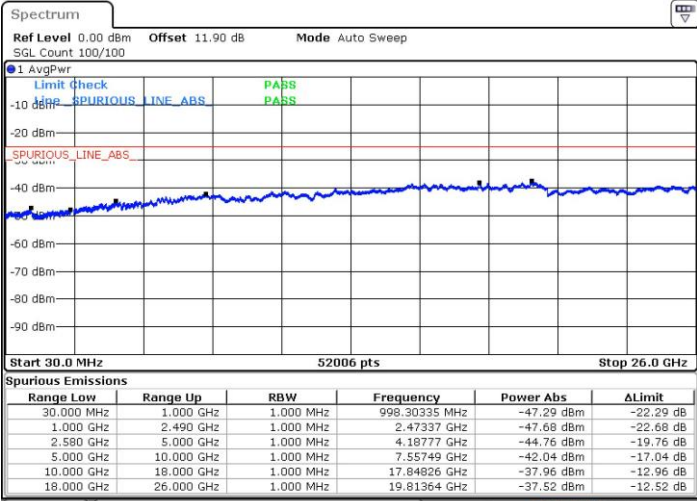

Date: 24 JUL 2018 05:27:49

LTE Band 7 / 20MHz+20MHz

QPSK

Lowest Channel / 1RB0 and 1RB99

Lowest Channel / 1RB99 and 1RB0

Date: 24.JUL.2018 05:34:57

Date: 24.JUL.2018 05:33:49

Lowest Channel / FullIRB

N/A

Date: 24.JUL.2018 05:41:41

LTE Band 7 / 20MHz+20MHz

QPSK

Middle Channel / 1RB0 and 1RB99

Middle Channel / 1RB99 and 1RB0

Date: 24.JUL.2018 05:48:51

Date: 24.JUL.2018 05:50:57

Middle Channel / FullIRB

N/A

Date: 24.JUL.2018 05:42:50

LTE Band 7 / 20MHz+20MHz

QPSK

Highest Channel / 1RB0 and 1RB99

Highest Channel / 1RB99 and 1RB0

Date: 24.JUL.2018 05:59:57

Date: 24.JUL.2018 05:54:19

Highest Channel / FullIRB

N/A

Date: 24.JUL.2018 06:01:06

LTE Band 7 / 10MHz+20MHz

16QAM

Lowest Channel / 1RB0 and 1RB99

Lowest Channel / 1RB49 and 1RB0