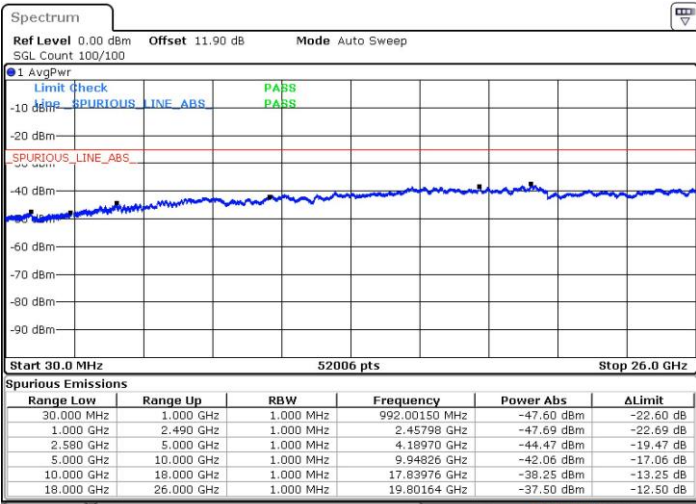

Highest Channel / FullIRB

N/A

Date: 24.JUL.2018 04:52:51

LTE Band 7 / 20MHz+10MHz

QPSK

Lowest Channel / 1RB0 and 1RB49

Lowest Channel / 1RB99 and 1RB0

Date: 24 JUL 2018 03:20:37

Date: 24 JUL 2018 03:18:40

Lowest Channel / FullIRB

N/A

Date: 24 JUL 2018 03:27:12

LTE Band 7 / 20MHz+10MHz

QPSK

Middle Channel / 1RB0 and 1RB49

Middle Channel / 1RB99 and 1RB0

Date: 24.JUL.2018 03:37:00

Date: 24.JUL.2018 03:39:27

Middle Channel / FullIRB

N/A

Date: 24.JUL.2018 03:28:36

LTE Band 7 / 20MHz+10MHz

QPSK

Highest Channel / 1RB0 and 1RB49

Highest Channel / 1RB99 and 1RB0

Date: 24.JUL.2018 03:50:43

Date: 24.JUL.2018 03:45:08

Highest Channel / FullIRB

N/A

Date: 24.JUL.2018 03:51:50

LTE Band 7 / 20MHz+15MHz

QPSK