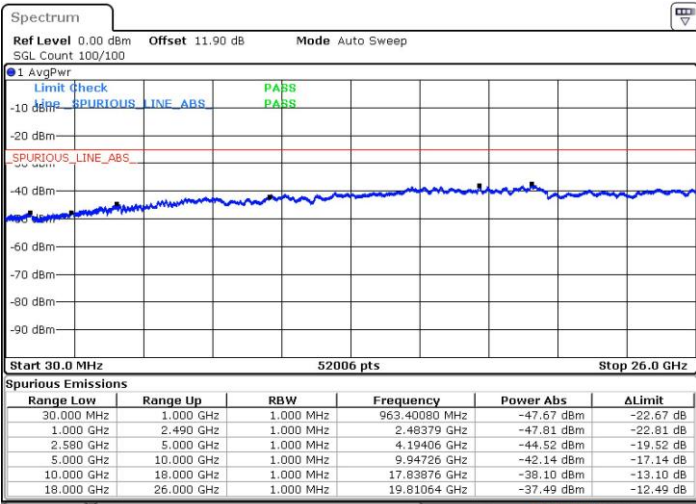

Highest Channel / FullIRB

N/A

Date: 24.JUL.2018 04:52:51

LTE Band 7 / 20MHz+10MHz

QPSK

Lowest Channel / 1RB0 and 1RB49

Lowest Channel / 1RB99 and 1RB0

Date: 24 JUL 2018 03:20:37

Date: 24 JUL 2018 03:18:40

Lowest Channel / FullIRB

N/A

Date: 24 JUL 2018 03:27:12

LTE Band 7 / 20MHz+10MHz

QPSK

Middle Channel / 1RB0 and 1RB49

Middle Channel / 1RB99 and 1RB0

Date: 24.JUL.2018 03:37:00

Date: 24.JUL.2018 03:39:27

Middle Channel / FullIRB

N/A

Date: 24.JUL.2018 03:28:36

LTE Band 7 / 20MHz+10MHz

QPSK

Highest Channel / 1RB0 and 1RB49

Highest Channel / 1RB99 and 1RB0

Date: 24.JUL.2018 03:50:43

Date: 24.JUL.2018 03:45:08

Highest Channel / FullIRB

N/A

Date: 24.JUL.2018 03:51:50

LTE Band 7 / 20MHz+15MHz

QPSK