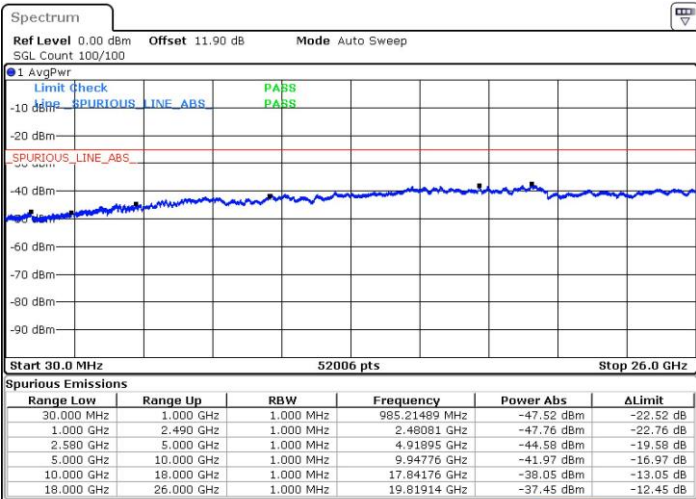

N/A

Date: 24.JUL.2018 03:13:05

LTE Band 7 / 15MHz+10MHz

QPSK

Lowest Channel / 1RB0 and 1RB49

Lowest Channel / 1RB74 and 1RB0

Date: 24.JUL.2018 06:07:53

Date: 24.JUL.2018 06:06:43

Lowest Channel / FullIRB

N/A

Date: 24.JUL.2018 06:13:33

LTE Band 7 / 15MHz+10MHz

QPSK

Middle Channel / 1RB0 and 1RB49

Middle Channel / 1RB74 and 1RB0

Date: 24 JUL 2018 06:13:33

Date: 24 JUL 2018 06:37:55

Middle Channel / FullIRB

N/A

Date: 24 JUL 2018 06:36:38

LTE Band 7 / 15MHz+10MHz

QPSK

Highest Channel / 1RB0 and 1RB49

Highest Channel / 1RB74 and 1RB0

Date: 24.JUL.2018 06:21:42

Date: 24.JUL.2018 06:14:59

Highest Channel / FullIRB

N/A

Date: 24.JUL.2018 06:22:50

LTE Band 7 / 15MHz+15MHz

QPSK

Lowest Channel / 1RB0 and 1RB74