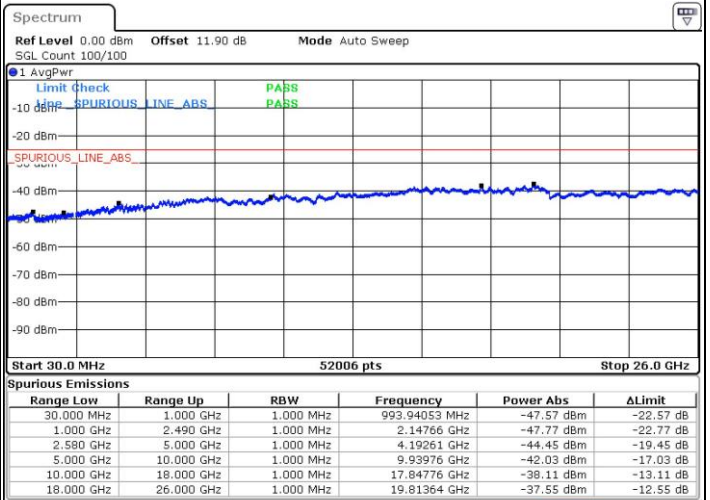

N/A

Date: 24.JUL.2018 03:13:05

LTE Band 7 / 15MHz+10MHz

QPSK

Lowest Channel / 1RB0 and 1RB49

Lowest Channel / 1RB74 and 1RB0

Date: 24.JUL.2018 06:07:53

Date: 24.JUL.2018 06:06:43

Lowest Channel / FullIRB

N/A

Date: 24.JUL.2018 06:13:33

LTE Band 7 / 15MHz+10MHz

QPSK

Middle Channel / 1RB0 and 1RB49

Middle Channel / 1RB74 and 1RB0

Date: 24 JUL 2018 06:13:33

Date: 24 JUL 2018 06:37:55

Middle Channel / FullIRB

N/A

Date: 24 JUL 2018 06:36:38

LTE Band 7 / 15MHz+10MHz

QPSK

Highest Channel / 1RB0 and 1RB49

Highest Channel / 1RB74 and 1RB0

Date: 24.JUL.2018 06:21:42

Date: 24.JUL.2018 06:14:59

Highest Channel / FullIRB

N/A

Date: 24.JUL.2018 06:22:50

LTE Band 7 / 15MHz+15MHz

QPSK

Lowest Channel / 1RB0 and 1RB74