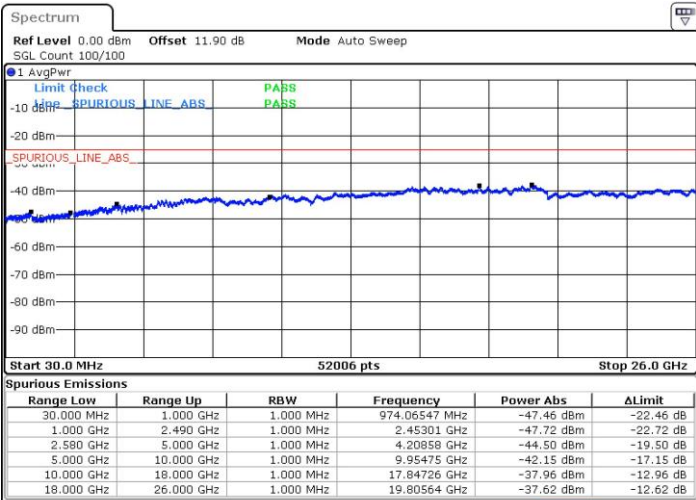

N/A

Date: 24.JUL.2018 04:35:21

LTE Band 7 / 15MHz+20MHz

QPSK

Highest Channel / 1RB0 and 1RB99

Highest Channel / 1RB74 and 1RB0

Date: 24.JUL.2018 04:50:59

Date: 24.JUL.2018 04:45:24

Highest Channel / FullIRB

N/A

Date: 24.JUL.2018 04:52:51

LTE Band 7 / 20MHz+10MHz

QPSK

Lowest Channel / 1RB0 and 1RB49

Lowest Channel / 1RB99 and 1RB0

Date: 24 JUL 2018 03:20:37

Date: 24 JUL 2018 03:18:40

Lowest Channel / FullIRB

N/A

Date: 24 JUL 2018 03:27:12

LTE Band 7 / 20MHz+10MHz

QPSK

Middle Channel / 1RB0 and 1RB49

Middle Channel / 1RB99 and 1RB0

Date: 24.JUL.2018 03:37:00

Date: 24.JUL.2018 03:39:27

Middle Channel / FullIRB

N/A

Date: 24.JUL.2018 03:28:36

LTE Band 7 / 20MHz+10MHz

QPSK

Highest Channel / 1RB0 and 1RB49