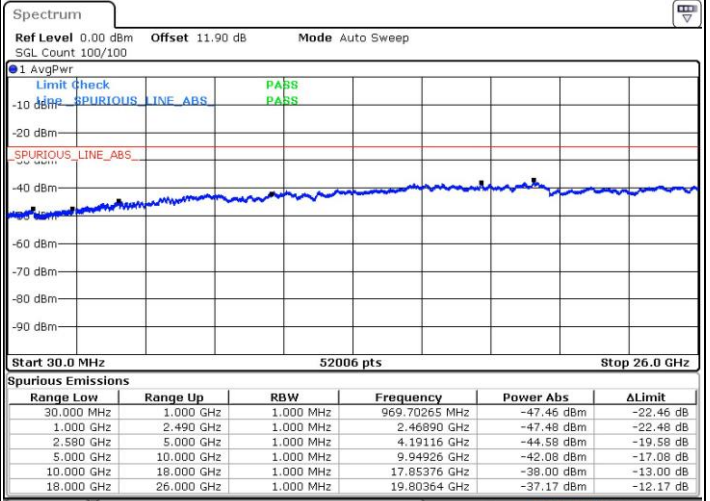

Date: 24 JUL 2018 05:27:49

LTE Band 7 / 20MHz+20MHz

QPSK

Lowest Channel / 1RB0 and 1RB99

Lowest Channel / 1RB99 and 1RB0

Date: 24.JUL.2018 05:34:57

Date: 24.JUL.2018 05:33:49

Lowest Channel / FullIRB

N/A

Date: 24.JUL.2018 05:41:41

LTE Band 7 / 20MHz+20MHz

QPSK

Middle Channel / 1RB0 and 1RB99

Middle Channel / 1RB99 and 1RB0

Date: 24.JUL.2018 05:48:51

Date: 24.JUL.2018 05:50:57

Middle Channel / FullIRB

N/A

Date: 24.JUL.2018 05:42:50

LTE Band 7 / 20MHz+20MHz

QPSK

Highest Channel / 1RB0 and 1RB99

Highest Channel / 1RB99 and 1RB0

Date: 24.JUL.2018 05:59:57

Date: 24.JUL.2018 05:54:19

Highest Channel / FullIRB

N/A

Date: 24.JUL.2018 06:01:06

LTE Band 7 / 10MHz+20MHz

16QAM

Lowest Channel / 1RB0 and 1RB99

Lowest Channel / 1RB49 and 1RB0