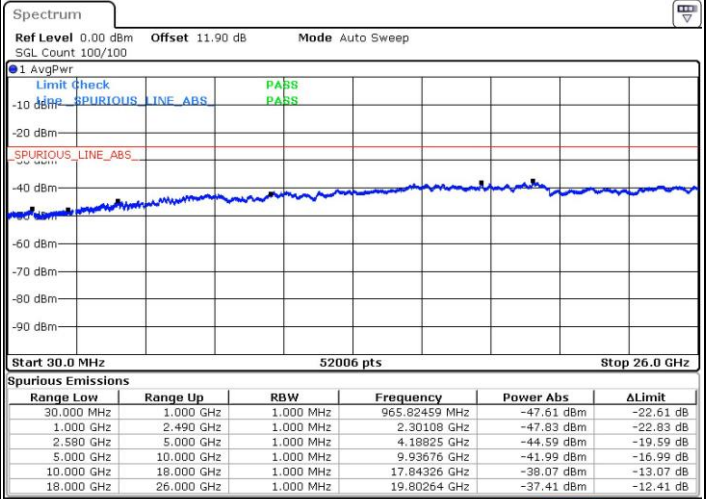

Date: 24.JUL.2018 06:21:42

Date: 24.JUL.2018 06:14:59

Highest Channel / FullIRB

N/A

Date: 24.JUL.2018 06:22:50

LTE Band 7 / 15MHz+15MHz

QPSK

Lowest Channel / 1RB0 and 1RB74

Lowest Channel / 1RB74 and 1RB0

Date: 24 JUL 2018 03:58:32

Date: 24 JUL 2018 03:57:25

Lowest Channel / FullIRB

N/A

Date: 24 JUL 2018 04:04:06

LTE Band 7 / 15MHz+15MHz

QPSK

Middle Channel / 1RB0 and 1RB74

Middle Channel / 1RB74 and 1RB0

Date: 24.JUL.2018 04:10:48

Date: 24.JUL.2018 04:11:55

Middle Channel / FullIRB

N/A

Date: 24.JUL.2018 04:05:13

LTE Band 7 / 15MHz+15MHz

QPSK

Highest Channel / 1RB0 and 1RB74

Highest Channel / 1RB74 and 1RB0

Date: 24 JUL 2018 04:20:50

Date: 24 JUL 2018 04:15:15

Highest Channel / FullIRB

N/A

Date: 24 JUL 2018 04:21:57