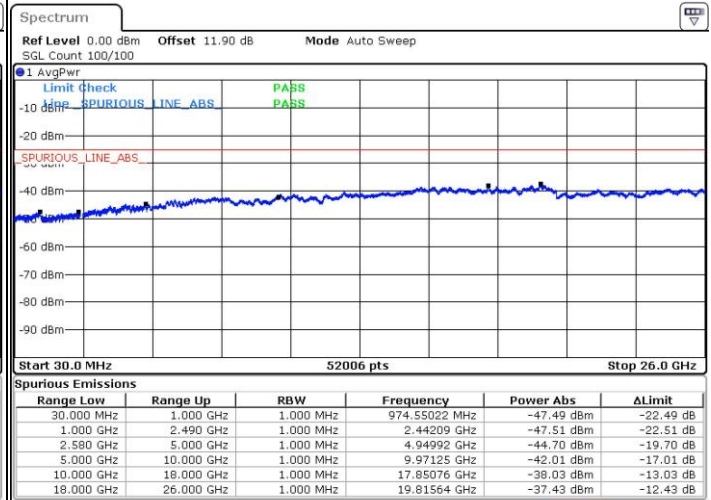

Lowest Channel / 1RB0 and 1RB74

Lowest Channel / 1RB99 and 1RB0

Date: 24 JUL 2018 05:01:10

Date: 24 JUL 2018 04:59:55

Lowest Channel / FullIRB

N/A

Date: 24 JUL 2018 05:07:32

LTE Band 7 / 20MHz+15MHz

LTE Band 7 / 20MHz+15MHz

QPSK

Highest Channel / 1RB0 and 1RB74

Highest Channel / 1RB99 and 1RB0

Date: 24 JUL 2018 05:26:37

Date: 24 JUL 2018 05:20:33

Highest Channel / FullIRB

N/A

Date: 24 JUL 2018 05:27:49

LTE Band 7 / 20MHz+20MHz

QPSK

Lowest Channel / 1RB0 and 1RB99

Lowest Channel / 1RB99 and 1RB0

Date: 24.JUL.2018 05:34:57

Date: 24.JUL.2018 05:33:49

Lowest Channel / FullIRB