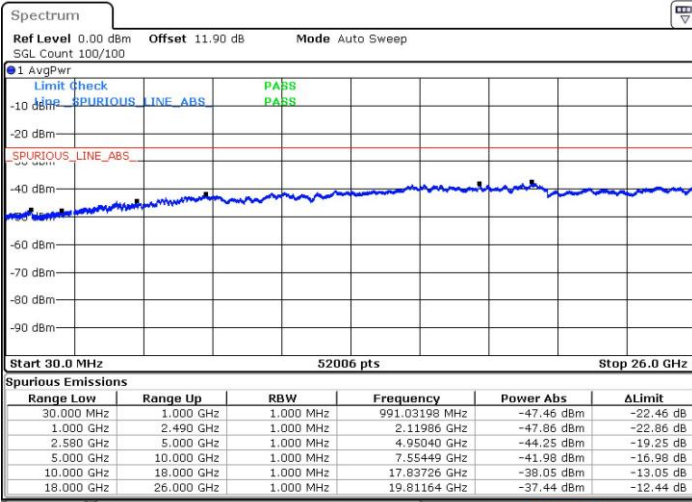

Middle Channel / FullIRB

N/A

Date: 24.JUL.2018 05:42:50

LTE Band 7 / 20MHz+20MHz

QPSK

Highest Channel / 1RB0 and 1RB99

Highest Channel / 1RB99 and 1RB0

Date: 24.JUL.2018 05:59:57

Date: 24.JUL.2018 05:54:19

Highest Channel / FullIRB

N/A

Date: 24.JUL.2018 06:01:06

LTE Band 7 / 10MHz+20MHz

16QAM

Lowest Channel / 1RB0 and 1RB99

Lowest Channel / 1RB49 and 1RB0

Date: 24 JUL 2018 02:32:46

Date: 24 JUL 2018 02:28:50

Lowest Channel / FullIRB

N/A

Date: 24 JUL 2018 02:38:46