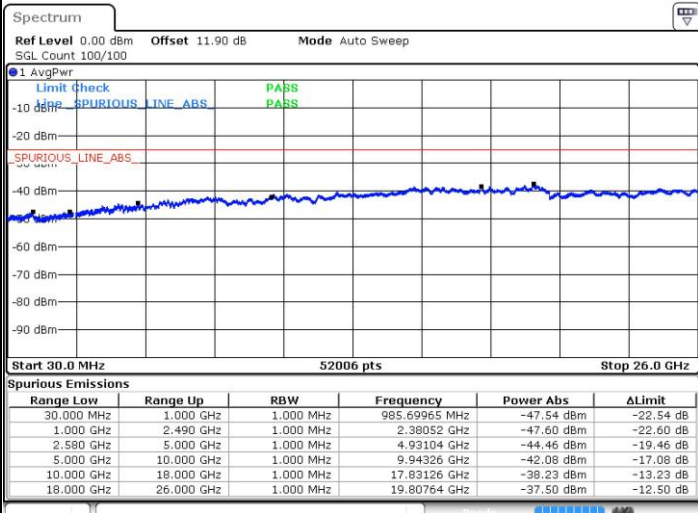

Lowest Channel / 1RB0 and 1RB74

Lowest Channel / 1RB99 and 1RB0

Date: 24 JUL 2018 05:01:10

Date: 24 JUL 2018 04:59:55

Lowest Channel / FullIRB

N/A

Date: 24 JUL 2018 05:07:32

LTE Band 7 / 20MHz+15MHz

QPSK

MiddleChannel / 1RB0 and 1RB74

Middle Channel / 1RB99 and 1RB0

Date: 24.JUL.2018 05:16:00

Date: 24.JUL.2018 05:17:08

Middle Channel / FullIRB

N/A

Date: 24.JUL.2018 05:10:03

LTE Band 7 / 20MHz+15MHz

QPSK

Highest Channel / 1RB0 and 1RB74

Highest Channel / 1RB99 and 1RB0

Date: 24 JUL 2018 05:26:37

Date: 24 JUL 2018 05:20:33

Highest Channel / FullIRB

N/A

Date: 24 JUL 2018 05:27:49

LTE Band 7 / 20MHz+20MHz

QPSK

Lowest Channel / 1RB0 and 1RB99

Lowest Channel / 1RB99 and 1RB0

Date: 24.JUL.2018 05:34:57

Date: 24.JUL.2018 05:33:49

Lowest Channel / FullIRB