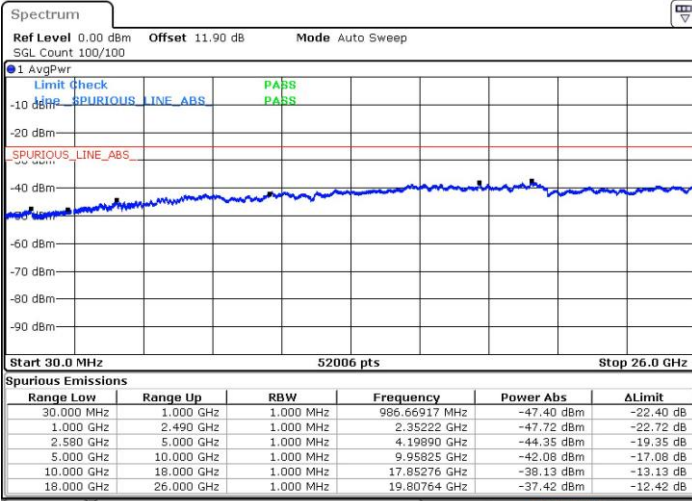

Middle Channel / FullIRB

N/A

Date: 24.JUL.2018 05:42:50

LTE Band 7 / 20MHz+20MHz

QPSK

Highest Channel / 1RB0 and 1RB99

Highest Channel / 1RB99 and 1RB0

Date: 24.JUL.2018 05:59:57

Date: 24.JUL.2018 05:54:19

Highest Channel / FullIRB

N/A

Date: 24.JUL.2018 06:01:06

LTE Band 7 / 10MHz+20MHz

16QAM

Lowest Channel / 1RB0 and 1RB99

Lowest Channel / 1RB49 and 1RB0

Date: 24 JUL 2018 02:32:46

Date: 24 JUL 2018 02:28:50

Lowest Channel / FullIRB

N/A

Date: 24 JUL 2018 02:38:46