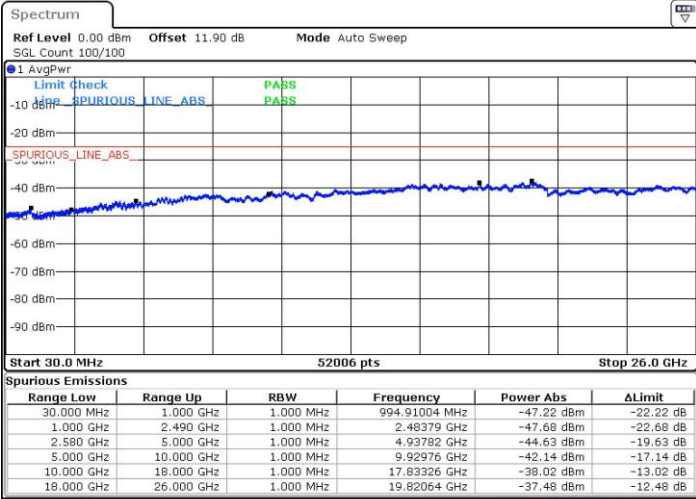

Lowest Channel / FullIRB

N/A

Date: 24.JUL.2018 06:13:33

LTE Band 7 / 15MHz+10MHz

QPSK

Middle Channel / 1RB0 and 1RB49

Middle Channel / 1RB74 and 1RB0

Date: 24 JUL 2018 06:13:33

Date: 24 JUL 2018 06:37:55

Middle Channel / FullIRB

N/A

Date: 24 JUL 2018 06:36:38

LTE Band 7 / 15MHz+10MHz

QPSK

Highest Channel / 1RB0 and 1RB49

Highest Channel / 1RB74 and 1RB0

Date: 24.JUL.2018 06:21:42

Date: 24.JUL.2018 06:14:59

Highest Channel / FullIRB

N/A

Date: 24.JUL.2018 06:22:50

LTE Band 7 / 15MHz+15MHz

QPSK

Lowest Channel / 1RB0 and 1RB74

Lowest Channel / 1RB74 and 1RB0

Date: 24 JUL 2018 03:58:32

Date: 24 JUL 2018 03:57:25

Lowest Channel / FullIRB

N/A

Date: 24 JUL 2018 04:04:06

LTE Band 7 / 15MHz+15MHz

QPSK