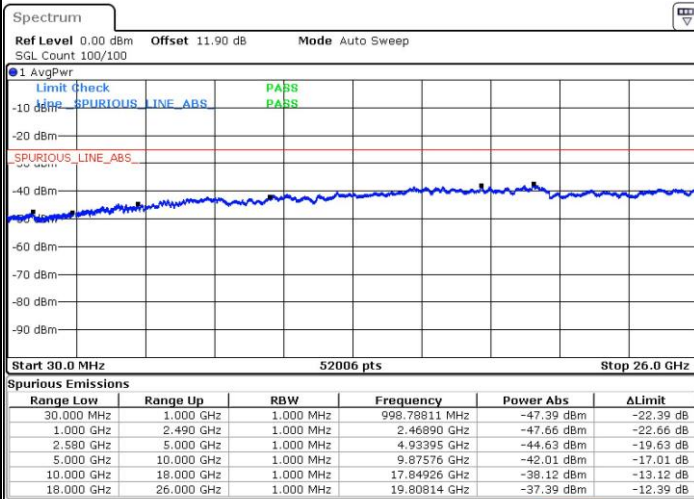

Lowest Channel / 1RB0 and 1RB74

Lowest Channel / 1RB99 and 1RB0

Date: 24 JUL 2018 05:01:10

Date: 24 JUL 2018 04:59:55

Lowest Channel / FullIRB

N/A

Date: 24 JUL 2018 05:07:32

LTE Band 7 / 20MHz+15MHz

LTE Band 7 / 20MHz+15MHz

QPSK

Highest Channel / 1RB0 and 1RB74

Highest Channel / 1RB99 and 1RB0

Date: 24 JUL 2018 05:26:37

Date: 24 JUL 2018 05:20:33

Highest Channel / FullIRB

N/A

Date: 24 JUL 2018 05:27:49

LTE Band 7 / 20MHz+20MHz

QPSK

Lowest Channel / 1RB0 and 1RB99

Lowest Channel / 1RB99 and 1RB0

Date: 24.JUL.2018 05:34:57

Date: 24.JUL.2018 05:33:49

Lowest Channel / FullIRB