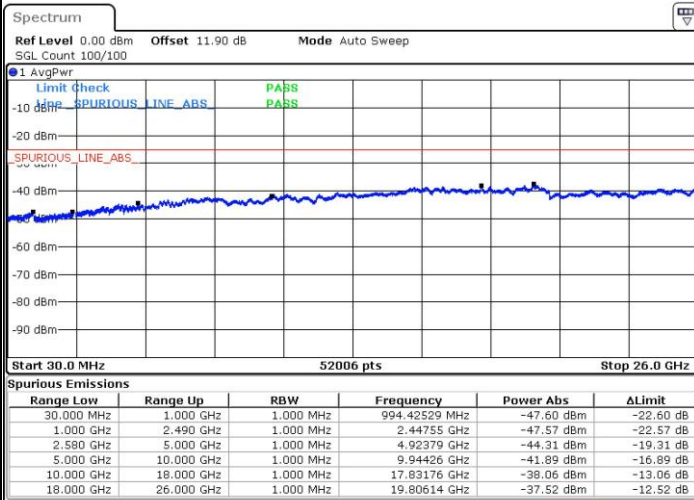

Highest Channel / 1RB99 and 1RB0

Date: 24.JUL.2018 03:50:43

Date: 24.JUL.2018 03:45:08

Highest Channel / FullIRB

N/A

Date: 24.JUL.2018 03:51:50

LTE Band 7 / 20MHz+15MHz

QPSK

Lowest Channel / 1RB0 and 1RB74

Lowest Channel / 1RB99 and 1RB0

Date: 24 JUL 2018 05:01:10

Date: 24 JUL 2018 04:59:55

Lowest Channel / FullIRB

N/A

Date: 24 JUL 2018 05:07:32

LTE Band 7 / 20MHz+15MHz

QPSK

MiddleChannel / 1RB0 and 1RB74

Middle Channel / 1RB99 and 1RB0

Date: 24.JUL.2018 05:16:00

Date: 24.JUL.2018 05:17:08

Middle Channel / FullIRB

N/A

Date: 24.JUL.2018 05:10:03

LTE Band 7 / 20MHz+15MHz

QPSK

Highest Channel / 1RB0 and 1RB74

Highest Channel / 1RB99 and 1RB0

Date: 24 JUL 2018 05:26:37

Date: 24 JUL 2018 05:20:33

Highest Channel / FullIRB

N/A