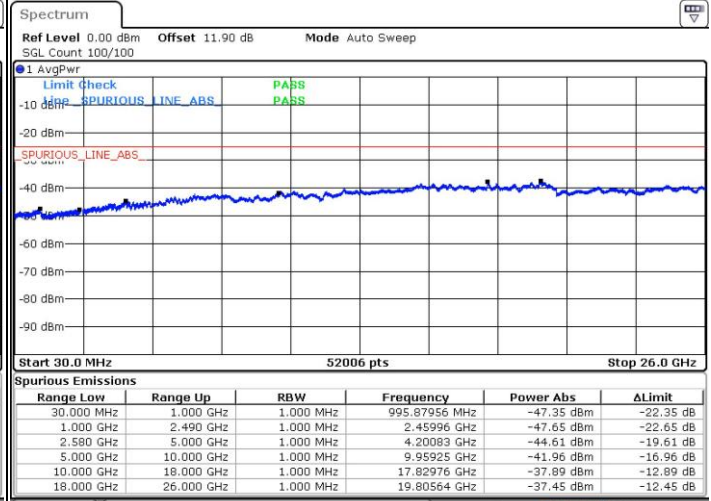

LTE Band 7 / 20MHz+15MHz

QPSK

Highest Channel / 1RB0 and 1RB74

Highest Channel / 1RB99 and 1RB0

Date: 24 JUL 2018 05:26:37

Date: 24 JUL 2018 05:20:33

Highest Channel / FullIRB

N/A

Date: 24 JUL 2018 05:27:49

LTE Band 7 / 20MHz+20MHz

QPSK

Lowest Channel / 1RB0 and 1RB99

Lowest Channel / 1RB99 and 1RB0

Date: 24.JUL.2018 05:34:57

Date: 24.JUL.2018 05:33:49

Lowest Channel / FullIRB

N/A

Date: 24.JUL.2018 05:41:41

LTE Band 7 / 20MHz+20MHz

QPSK

Middle Channel / 1RB0 and 1RB99

Middle Channel / 1RB99 and 1RB0

Date: 24.JUL.2018 05:48:51

Date: 24.JUL.2018 05:50:57

Middle Channel / FullIRB

N/A

Date: 24.JUL.2018 05:42:50

LTE Band 7 / 20MHz+20MHz

QPSK

Highest Channel / 1RB0 and 1RB99

Highest Channel / 1RB99 and 1RB0

Date: 24.JUL.2018 05:59:57