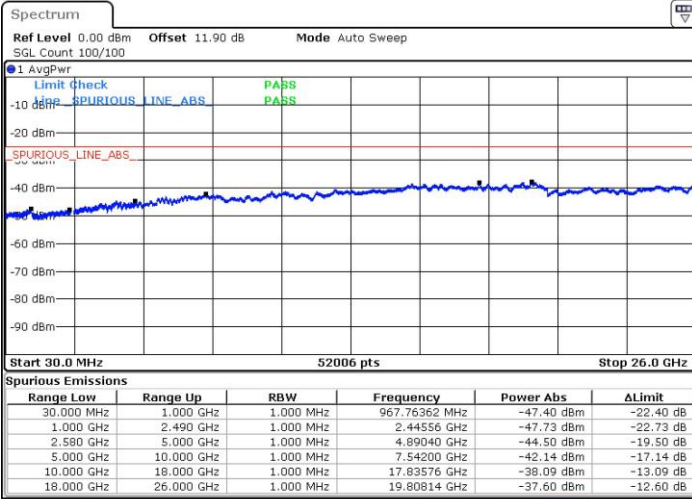

Date: 24.JUL.2018 06:21:42

Date: 24.JUL.2018 06:14:59

Highest Channel / FullIRB

N/A

Date: 24.JUL.2018 06:22:50

LTE Band 7 / 15MHz+15MHz

QPSK

Lowest Channel / 1RB0 and 1RB74

Lowest Channel / 1RB74 and 1RB0

Date: 24 JUL 2018 03:58:32

Date: 24 JUL 2018 03:57:25

Lowest Channel / FullIRB

N/A

Date: 24 JUL 2018 04:04:06

LTE Band 7 / 15MHz+15MHz

QPSK

Middle Channel / 1RB0 and 1RB74

Middle Channel / 1RB74 and 1RB0

Date: 24.JUL.2018 04:10:48

Date: 24.JUL.2018 04:11:55

Middle Channel / FullIRB

N/A

Date: 24.JUL.2018 04:05:13

LTE Band 7 / 15MHz+15MHz

QPSK

Highest Channel / 1RB0 and 1RB74

Highest Channel / 1RB74 and 1RB0

Date: 24 JUL 2018 04:20:50

Date: 24 JUL 2018 04:15:15

Highest Channel / FullIRB

N/A

Date: 24 JUL 2018 04:21:57