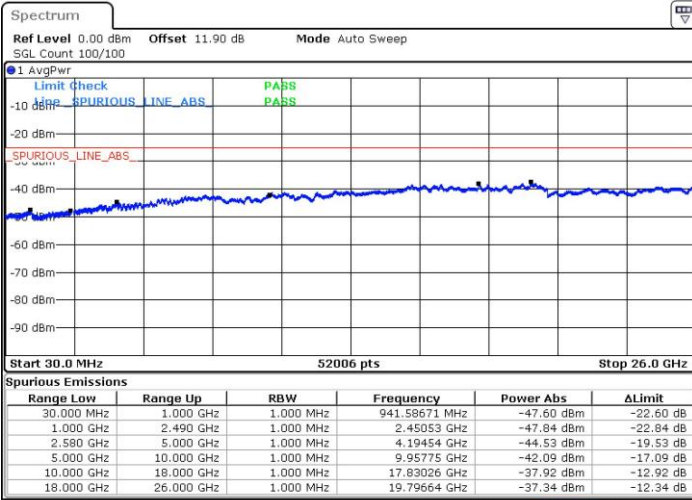

Lowest Channel / 1RB74 and 1RB0

Date: 24 JUL 2018 03:58:32

Date: 24 JUL 2018 03:57:25

Lowest Channel / FullIRB

N/A

Date: 24 JUL 2018 04:04:06

LTE Band 7 / 15MHz+15MHz

QPSK

Middle Channel / 1RB0 and 1RB74

Middle Channel / 1RB74 and 1RB0

Date: 24.JUL.2018 04:10:48

Date: 24.JUL.2018 04:11:55

Middle Channel / FullIRB

N/A

Date: 24.JUL.2018 04:05:13

LTE Band 7 / 15MHz+15MHz

QPSK

Highest Channel / 1RB0 and 1RB74

Highest Channel / 1RB74 and 1RB0

Date: 24 JUL 2018 04:20:50

Date: 24 JUL 2018 04:15:15

Highest Channel / FullIRB

N/A

Date: 24 JUL 2018 04:21:57

LTE Band 7 / 15MHz+20MHz

QPSK

Lowest Channel / 1RB0 and 1RB99

Lowest Channel / 1RB74 and 1RB80

Date: 24.JUL.2018 04:28:40

Date: 24.JUL.2018 04:27:33

Lowest Channel / FullIRB

N/A