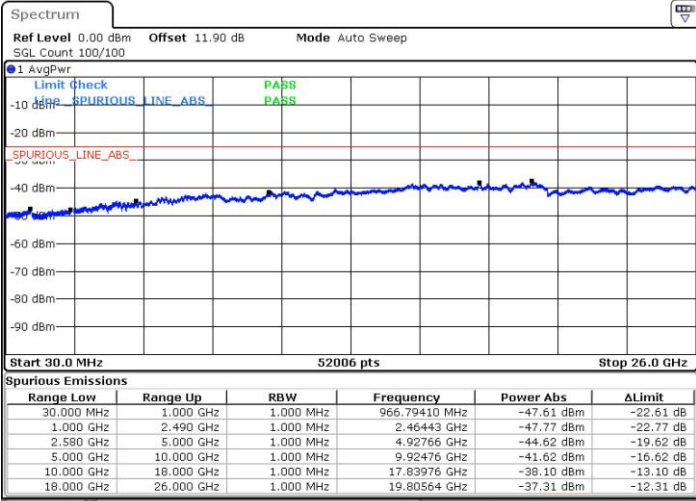

Date: 24 JUL 2018 03:18:40

Lowest Channel / FullIRB

N/A

Date: 24 JUL 2018 03:27:12

LTE Band 7 / 20MHz+10MHz

QPSK

Middle Channel / 1RB0 and 1RB49

Middle Channel / 1RB99 and 1RB0

Date: 24.JUL.2018 03:37:00

Date: 24.JUL.2018 03:39:27

Middle Channel / FullIRB

N/A

Date: 24.JUL.2018 03:28:36

LTE Band 7 / 20MHz+10MHz

QPSK

Highest Channel / 1RB0 and 1RB49

Highest Channel / 1RB99 and 1RB0

Date: 24.JUL.2018 03:50:43

Date: 24.JUL.2018 03:45:08

Highest Channel / FullIRB

N/A

Date: 24.JUL.2018 03:51:50

LTE Band 7 / 20MHz+15MHz

QPSK

Lowest Channel / 1RB0 and 1RB74

Lowest Channel / 1RB99 and 1RB0

Date: 24 JUL 2018 05:01:10

Date: 24 JUL 2018 04:59:55

Lowest Channel / FullIRB

N/A

Date: 24 JUL 2018 05:07:32

LTE Band 7 / 20MHz+15MHz