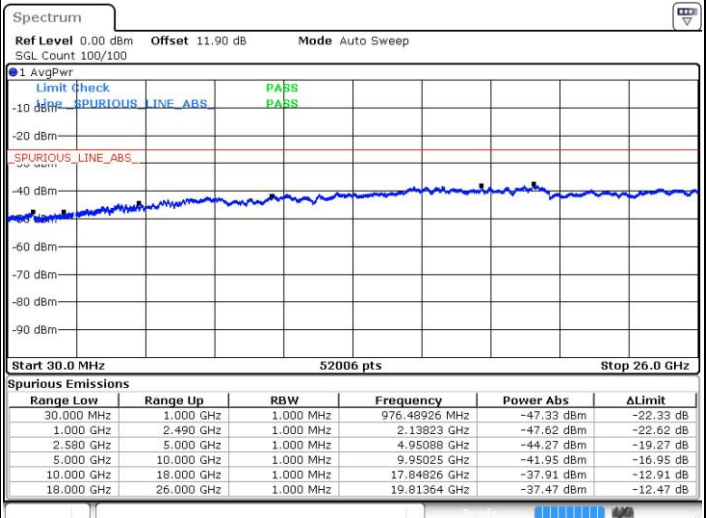

Lowest Channel / 1RB74 and 1RB0

Date: 24 JUL 2018 03:58:32

Date: 24 JUL 2018 03:57:25

Lowest Channel / FullIRB

N/A

Date: 24 JUL 2018 04:04:06

LTE Band 7 / 15MHz+15MHz

QPSK

Middle Channel / 1RB0 and 1RB74

Middle Channel / 1RB74 and 1RB0

Date: 24.JUL.2018 04:10:48

Date: 24.JUL.2018 04:11:55

Middle Channel / FullIRB

N/A

Date: 24.JUL.2018 04:05:13

LTE Band 7 / 15MHz+15MHz

QPSK

Highest Channel / 1RB0 and 1RB74

Highest Channel / 1RB74 and 1RB0

Date: 24 JUL 2018 04:20:50

Date: 24 JUL 2018 04:15:15

Highest Channel / FullIRB

N/A

Date: 24 JUL 2018 04:21:57

LTE Band 7 / 15MHz+20MHz

QPSK

Lowest Channel / 1RB0 and 1RB99

Lowest Channel / 1RB74 and 1RB80

Date: 24.JUL.2018 04:28:40

Date: 24.JUL.2018 04:27:33

Lowest Channel / FullIRB

N/A