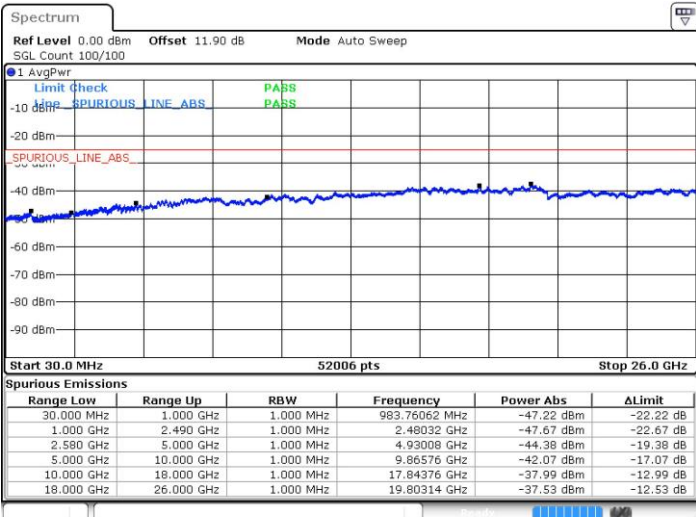

QPSK

Highest Channel / 1RB0 and 1RB74

Highest Channel / 1RB74 and 1RB0

Date: 24 JUL 2018 04:20:50

Date: 24 JUL 2018 04:15:15

Highest Channel / FullIRB

N/A

Date: 24 JUL 2018 04:21:57

LTE Band 7 / 15MHz+20MHz

QPSK

Lowest Channel / 1RB0 and 1RB99

Lowest Channel / 1RB74 and 1RB80

Date: 24.JUL.2018 04:28:40

Date: 24.JUL.2018 04:27:33

Lowest Channel / FullIRB

N/A