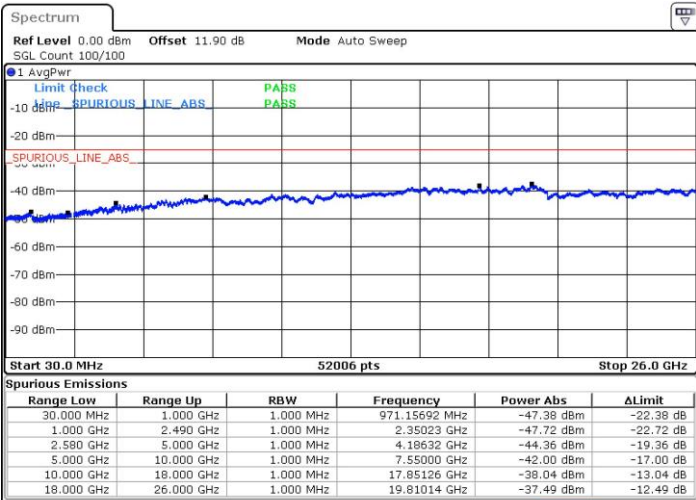

N/A

Date: 24.JUL.2018 03:13:05

LTE Band 7 / 15MHz+10MHz

QPSK

Lowest Channel / 1RB0 and 1RB49

Lowest Channel / 1RB74 and 1RB0

Date: 24.JUL.2018 06:07:53

Date: 24.JUL.2018 06:06:43

Lowest Channel / FullIRB

N/A

Date: 24.JUL.2018 06:13:33

LTE Band 7 / 15MHz+10MHz

QPSK

Middle Channel / 1RB0 and 1RB49

Middle Channel / 1RB74 and 1RB0

Date: 24 JUL 2018 06:13:33

Date: 24 JUL 2018 06:37:55

Middle Channel / FullIRB

N/A

Date: 24 JUL 2018 06:36:38

LTE Band 7 / 15MHz+10MHz

QPSK

Highest Channel / 1RB0 and 1RB49

Highest Channel / 1RB74 and 1RB0

Date: 24.JUL.2018 06:21:42

Date: 24.JUL.2018 06:14:59

Highest Channel / FullIRB

N/A

Date: 24.JUL.2018 06:22:50

LTE Band 7 / 15MHz+15MHz

QPSK

Lowest Channel / 1RB0 and 1RB74