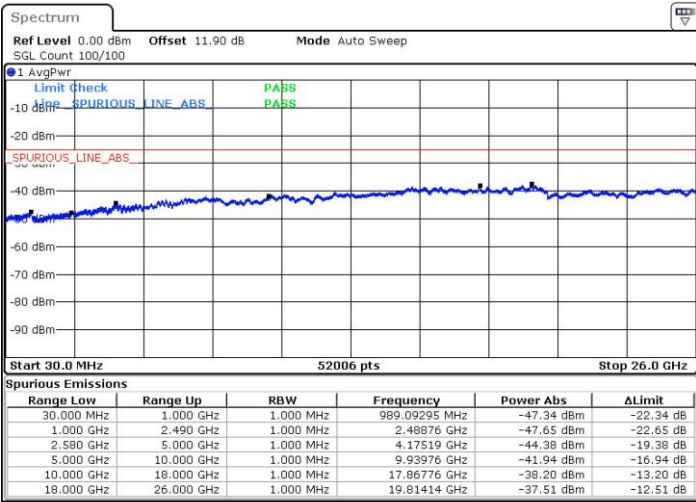

LTE Band 7 / 15MHz+20MHz

QPSK

Lowest Channel / 1RB0 and 1RB99

Lowest Channel / 1RB74 and 1RB80

Date: 24.JUL.2018 04:28:40

Date: 24.JUL.2018 04:27:33

Lowest Channel / FullIRB

N/A

Date: 24.JUL.2018 04:34:14

LTE Band 7 / 15MHz+20MHz

QPSK

Middle Channel / 1RB0 and 1RB9

Middle Channel / 1RB74 and 1RB0

Date: 24.JUL.2018 04:40:56

Date: 24.JUL.2018 04:42:03

Middle Channel / FullIRB

N/A

Date: 24.JUL.2018 04:35:21

LTE Band 7 / 15MHz+20MHz

QPSK

Highest Channel / 1RB0 and 1RB99

Highest Channel / 1RB74 and 1RB0

Date: 24.JUL.2018 04:50:59

Date: 24.JUL.2018 04:45:24

Highest Channel / FullIRB

N/A

Date: 24.JUL.2018 04:52:51

LTE Band 7 / 20MHz+10MHz

QPSK

Lowest Channel / 1RB0 and 1RB49

Lowest Channel / 1RB99 and 1RB0

Date: 24 JUL 2018 03:20:37