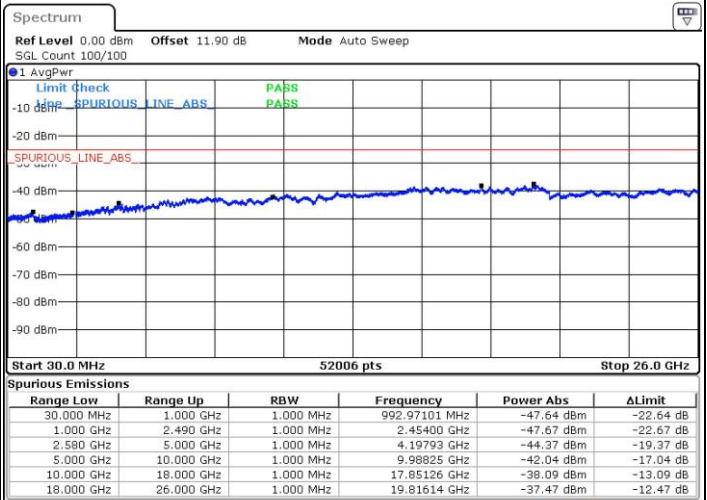

LTE Band 7 / 15MHz+20MHz

QPSK

Lowest Channel / 1RB0 and 1RB99

Lowest Channel / 1RB74 and 1RB80

Date: 24.JUL.2018 04:28:40

Date: 24.JUL.2018 04:27:33

Lowest Channel / FullIRB

N/A

Date: 24.JUL.2018 04:34:14

LTE Band 7 / 15MHz+20MHz

QPSK

Middle Channel / 1RB0 and 1RB9

Middle Channel / 1RB74 and 1RB0

Date: 24.JUL.2018 04:40:56

Date: 24.JUL.2018 04:42:03

Middle Channel / FullIRB

N/A

Date: 24.JUL.2018 04:35:21

LTE Band 7 / 15MHz+20MHz

QPSK

Highest Channel / 1RB0 and 1RB99

Highest Channel / 1RB74 and 1RB0

Date: 24.JUL.2018 04:50:59

Date: 24.JUL.2018 04:45:24

Highest Channel / FullIRB

N/A

Date: 24.JUL.2018 04:52:51

LTE Band 7 / 20MHz+10MHz

QPSK

Lowest Channel / 1RB0 and 1RB49

Lowest Channel / 1RB99 and 1RB0

Date: 24 JUL 2018 03:20:37