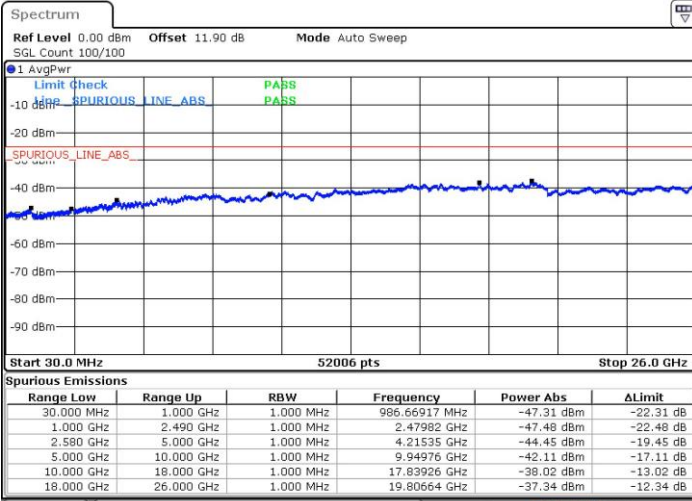

LTE Band 7 / 20MHz+15MHz

QPSK

Highest Channel / 1RB0 and 1RB74

Highest Channel / 1RB99 and 1RB0

Date: 24 JUL 2018 05:26:37

Date: 24 JUL 2018 05:20:33

Highest Channel / FullIRB

N/A

Date: 24 JUL 2018 05:27:49

LTE Band 7 / 20MHz+20MHz

QPSK

Lowest Channel / 1RB0 and 1RB99

Lowest Channel / 1RB99 and 1RB0

Date: 24.JUL.2018 05:34:57

Date: 24.JUL.2018 05:33:49

Lowest Channel / FullIRB

N/A

Date: 24.JUL.2018 05:41:41

LTE Band 7 / 20MHz+20MHz

QPSK

Middle Channel / 1RB0 and 1RB99

Middle Channel / 1RB99 and 1RB0

Date: 24.JUL.2018 05:48:51

Date: 24.JUL.2018 05:50:57

Middle Channel / FullIRB

N/A

Date: 24.JUL.2018 05:42:50

LTE Band 7 / 20MHz+20MHz

QPSK

Highest Channel / 1RB0 and 1RB99

Highest Channel / 1RB99 and 1RB0

Date: 24.JUL.2018 05:59:57