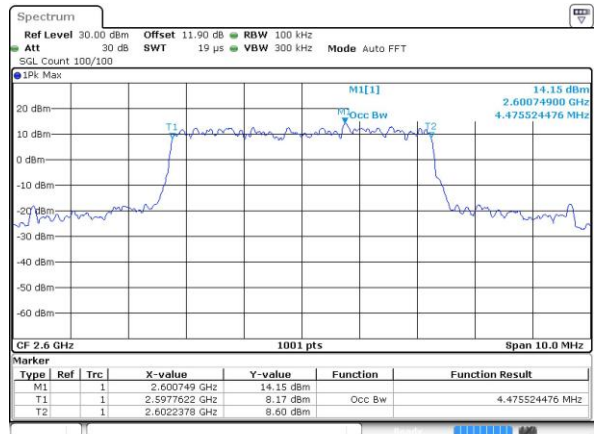

LTE Band 41

Lowest Channel / 5MHz / QPSK

Date: 14 JUN 2017 16:18:18

Lowest Channel / 5MHz / 16QAM

Date: 14 JUN 2017 16:18:29

Middle Channel / 5MHz / QPSK

Date: 14 JUN 2017 16:19:00

Middle Channel / 5MHz / 16QAM

Date: 14 JUN 2017 16:19:10

Highest Channel / 5MHz / QPSK

Date: 14 JUN 2017 16:19:42

Highest Channel / 5MHz / 16QAM

Date: 14 JUN 2017 16:19:52

LTE Band 41

Lowest Channel / 10MHz / QPSK

Date: 14 JUN 2017 16:20:23