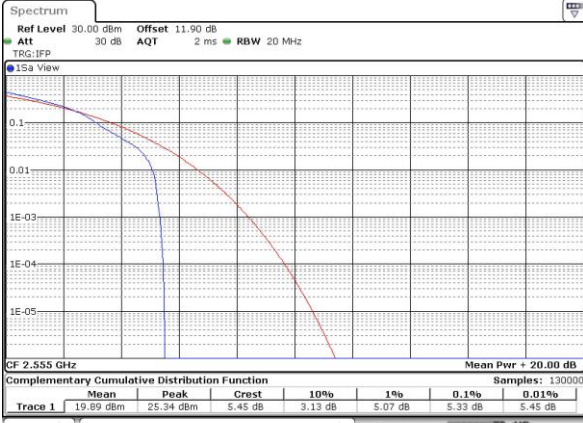

Lowest Channel / Full RB

Date: 14 JUN 2017 16:39:19

Middle Channel / 1RB

Date: 14 JUN 2017 16:39:36

Middle Channel / Full RB

Date: 14 JUN 2017 16:39:52

Highest Channel / 1RB

Date: 14 JUN 2017 16:40:09

Highest Channel / Full RB

Date: 14 JUN 2017 16:40:24

LTE Band 41 / 20MHz / 64QAM

Lowest Channel / 1RB

Date: 15 JUN 2017 17:03:59

Lowest Channel / Full RB

Date: 15 JUN 2017 17:04:14

Middle Channel / 1RB

Date: 15 JUN 2017 17:04:33

Middle Channel / Full RB

Date: 15 JUN 2017 17:04:49

Highest Channel / 1RB

Date: 15 JUN 2017 17:05:05

Highest Channel / Full RB

Date: 15 JUN 2017 17:05:20

26dB Bandwidth