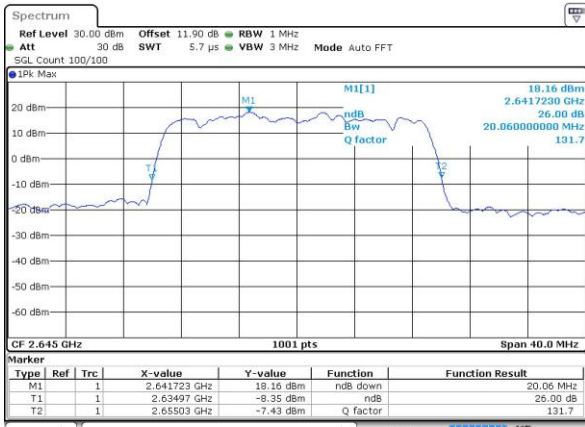

Lowest Channel / 20MHz / QPSK

Date: 14 JUN 2017 16:24:53

Lowest Channel / 20MHz / 16QAM

Date: 14 JUN 2017 16:25:03

Middle Channel / 20MHz / QPSK

Date: 14 JUN 2017 16:25:34

Middle Channel / 20MHz / 16QAM

Date: 14 JUN 2017 16:25:45

Highest Channel / 20MHz / QPSK

Date: 14 JUN 2017 16:26:16

Highest Channel / 20MHz / 16QAM

Date: 14 JUN 2017 16:26:26

LTE Band 41

Lowest Channel / 5MHz / 64QAM

Date: 15 JUN 2017 16:55:21

Middle Channel / 5MHz / 64QAM