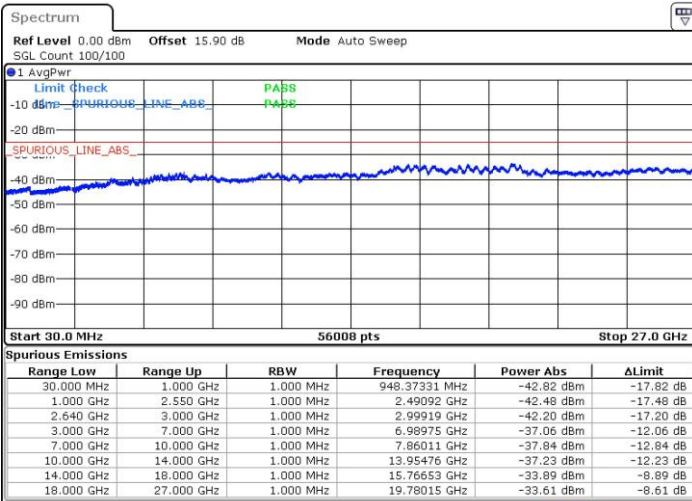

LTE Band 38 / 20MHz

Middle Channel / QPSK

Middle Channel / 16QAM

Date: 12 JUN 2017 22:26:15

Date: 12 JUN 2017 22:27:09

Highest Channel / QPSK

Highest Channel / 16QAM

Date: 12 JUN 2017 22:28:04

Date: 12 JUN 2017 22:28:59

LTE Band 38 / 5MHz

Lowest Channel / 64QAM

Middle Channel / 64QAM

LTE Band 38 / 5MHz

Highest Channel / 64QAM

LTE Band 38 / 10MHz

Lowest Channel / 64QAM

LTE Band 38 / 10MHz

Middle Channel / 64QAM

Highest Channel / 64QAM

LTE Band 38 / 15MHz

-

Lowest Channel / 64QAM

-

Middle Channel / 64QAM