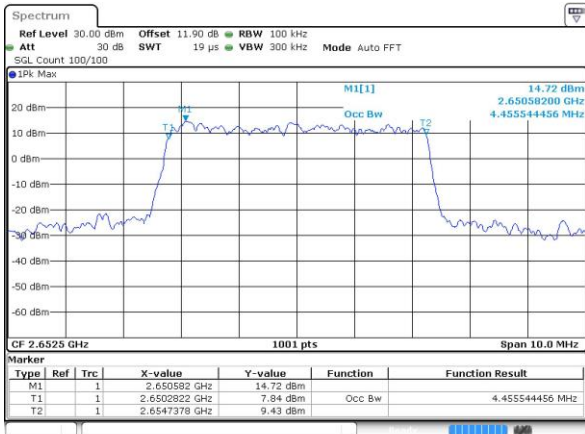

LTE Band 41

Lowest Channel / 5MHz / QPSK

Date: 14 JUN 2017 16:18:18

Lowest Channel / 5MHz / 16QAM

Date: 14 JUN 2017 16:18:29

Middle Channel / 5MHz / QPSK

Date: 14 JUN 2017 16:19:00

Middle Channel / 5MHz / 16QAM

Date: 14 JUN 2017 16:19:10

Highest Channel / 5MHz / QPSK

Date: 14 JUN 2017 16:19:42

Highest Channel / 5MHz / 16QAM

Date: 14 JUN 2017 16:19:52

LTE Band 41

Lowest Channel / 10MHz / QPSK

Date: 14 JUN 2017 16:20:23