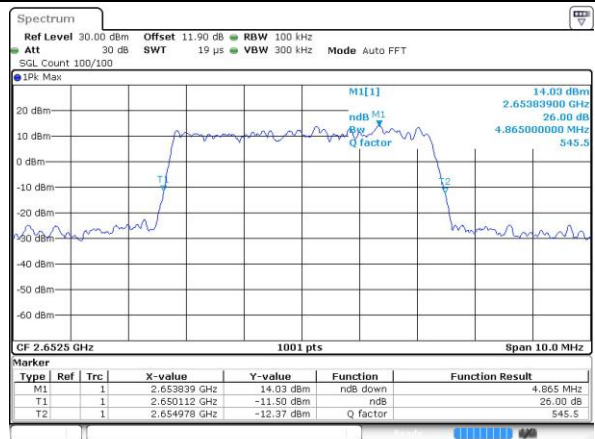

Highest Channel / 20MHz / QPSK

Date: 14 JUN 2017 16:26:16

Highest Channel / 20MHz / 16QAM

Date: 14 JUN 2017 16:26:26

LTE Band 41

Lowest Channel / 5MHz / 64QAM

Date: 15 JUN 2017 16:55:21

Middle Channel / 5MHz / 64QAM

Date: 15 JUN 2017 16:55:42

Highest Channel / 5MHz / 64QAM

Date: 15 JUN 2017 16:56:02

LTE Band 41

Lowest Channel / 10MHz / 64QAM

Middle Channel / 10MHz / 64QAM

Highest Channel / 10MHz / 64QAM

LTE Band 41