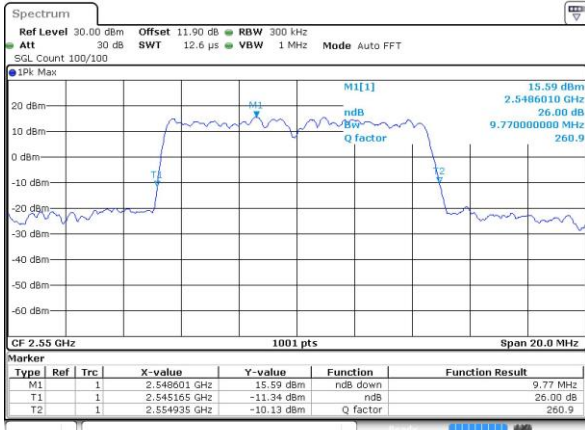

Date: 14 JUN 2017 16:19:31

Highest Channel / 5MHz / QPSK

Date: 14 JUN 2017 16:20:02

Highest Channel / 5MHz / 16QAM

Date: 14 JUN 2017 16:20:13

LTE Band 41

Lowest Channel / 10MHz / QPSK

Date: 14 JUN 2017 16:20:44