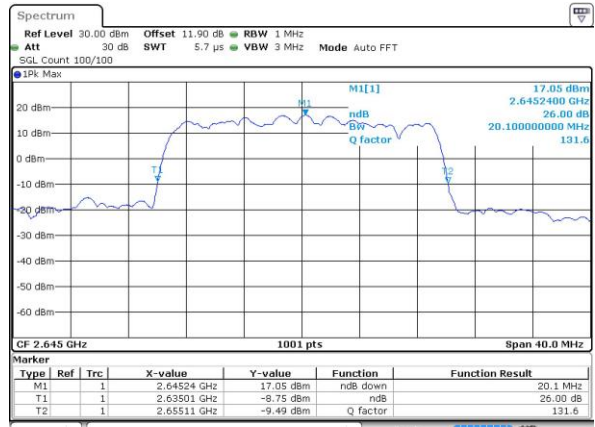

Date: 14 JUN 2017 16:23:30

Middle Channel / 15MHz / 16QAM

Date: 14 JUN 2017 16:23:40

Highest Channel / 15MHz / QPSK

Date: 14 JUN 2017 16:24:11

Highest Channel / 15MHz / 16QAM

Date: 14 JUN 2017 16:24:22

LTE Band 41

Lowest Channel / 20MHz / QPSK

Date: 14 JUN 2017 16:24:53

Lowest Channel / 20MHz / 16QAM

Date: 14 JUN 2017 16:25:03

Middle Channel / 20MHz / QPSK

Date: 14 JUN 2017 16:25:34

Middle Channel / 20MHz / 16QAM

Date: 14 JUN 2017 16:25:45

Highest Channel / 20MHz / QPSK

Date: 14 JUN 2017 16:26:16

Highest Channel / 20MHz / 16QAM

Date: 14 JUN 2017 16:26:26

LTE Band 41

Lowest Channel / 5MHz / 64QAM

Date: 15 JUN 2017 16:55:21

Middle Channel / 5MHz / 64QAM