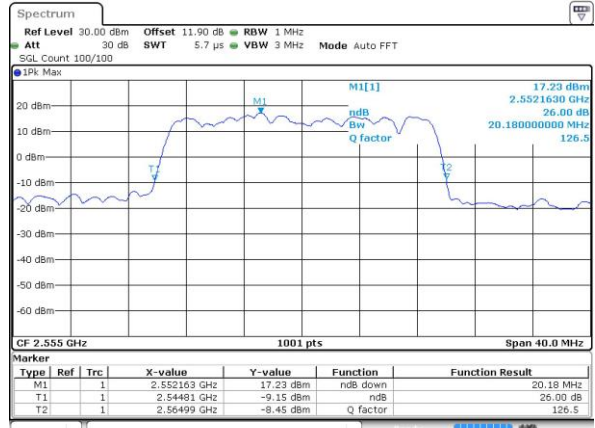

Lowest Channel / 20MHz / 16QAM

Date: 14 JUN 2017 16:25:03