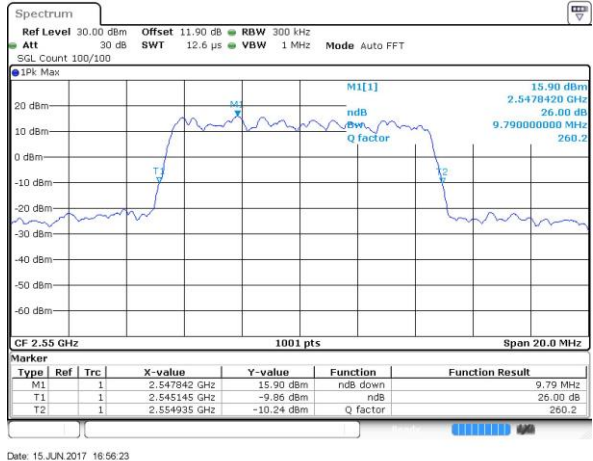

Highest Channel / 20MHz / QPSK

Date: 14 JUN 2017 16:26:16

Highest Channel / 20MHz / 16QAM

Date: 14 JUN 2017 16:26:26

LTE Band 41

Lowest Channel / 5MHz / 64QAM

Date: 15 JUN 2017 16:55:21

Middle Channel / 5MHz / 64QAM

Date: 15 JUN 2017 16:55:42

Highest Channel / 5MHz / 64QAM

Date: 15 JUN 2017 16:56:02

LTE Band 41

Lowest Channel / 10MHz / 64QAM

Middle Channel / 10MHz / 64QAM

Highest Channel / 10MHz / 64QAM

LTE Band 41

Lowest Channel / 15MHz / 64QAM

Middle Channel / 15MHz / 64QAM

Highest Channel / 15MHz / 64QAM

LTE Band 41

Lowest Channel / 20MHz / 64QAM

Date: 15 JUN 2017 16:58:28

Middle Channel / 20MHz / 64QAM

Date: 15 JUN 2017 16:58:49