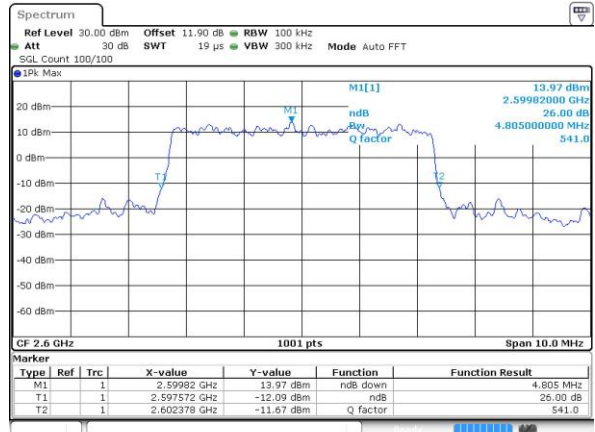

LTE Band 41

Lowest Channel / 5MHz / QPSK

Date: 14 JUN 2017 16:18:39

Lowest Channel / 5MHz / 16QAM

Date: 14 JUN 2017 16:18:49

Middle Channel / 5MHz / QPSK

Date: 14 JUN 2017 16:19:21

Middle Channel / 5MHz / 16QAM

Date: 14 JUN 2017 16:19:31

Highest Channel / 5MHz / QPSK

Date: 14 JUN 2017 16:20:02

Highest Channel / 5MHz / 16QAM

Date: 14 JUN 2017 16:20:13

LTE Band 41

Lowest Channel / 10MHz / QPSK

Date: 14 JUN 2017 16:20:44