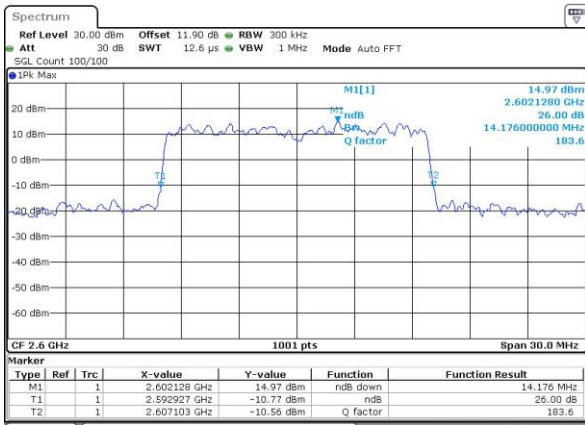

Highest Channel / 10MHz / 16QAM

Date: 14 JUN 2017 16:22:17

LTE Band 41

Lowest Channel / 15MHz / QPSK

Date: 14 JUN 2017 16:22:48

Lowest Channel / 15MHz / 16QAM

Date: 14 JUN 2017 16:22:59

Middle Channel / 15MHz / QPSK

Date: 14 JUN 2017 16:23:30

Middle Channel / 15MHz / 16QAM

Date: 14 JUN 2017 16:23:40

Highest Channel / 15MHz / QPSK

Date: 14 JUN 2017 16:24:11

Highest Channel / 15MHz / 16QAM

Date: 14 JUN 2017 16:24:22

LTE Band 41