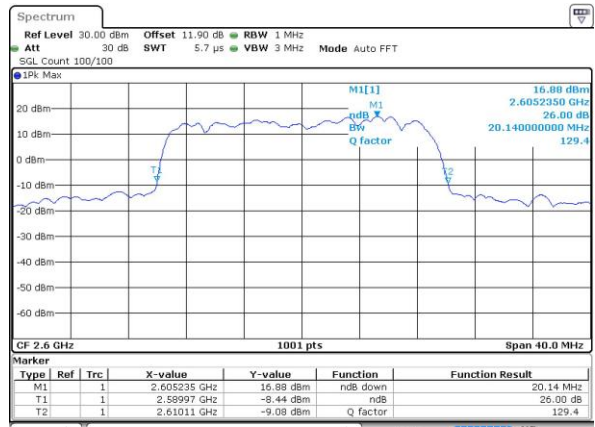

Date: 14 JUN 2017 16:23:30

Middle Channel / 15MHz / 16QAM

Date: 14 JUN 2017 16:23:40

Highest Channel / 15MHz / QPSK

Date: 14 JUN 2017 16:24:11

Highest Channel / 15MHz / 16QAM

Date: 14 JUN 2017 16:24:22

LTE Band 41

Lowest Channel / 20MHz / QPSK

Date: 14 JUN 2017 16:24:53

Lowest Channel / 20MHz / 16QAM

Date: 14 JUN 2017 16:25:03

Middle Channel / 20MHz / QPSK

Date: 14 JUN 2017 16:25:34

Middle Channel / 20MHz / 16QAM

Date: 14 JUN 2017 16:25:45

Highest Channel / 20MHz / QPSK

Date: 14 JUN 2017 16:26:16

Highest Channel / 20MHz / 16QAM

Date: 14 JUN 2017 16:26:26

LTE Band 41

Lowest Channel / 5MHz / 64QAM

Date: 15 JUN 2017 16:55:21

Middle Channel / 5MHz / 64QAM