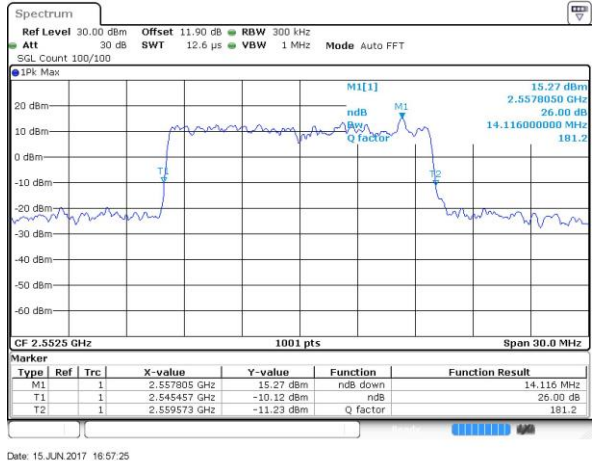

Highest Channel / 20MHz / QPSK

Date: 14 JUN 2017 16:26:16

Highest Channel / 20MHz / 16QAM

Date: 14 JUN 2017 16:26:26

LTE Band 41

Lowest Channel / 5MHz / 64QAM

Date: 15 JUN 2017 16:55:21

Middle Channel / 5MHz / 64QAM

Date: 15 JUN 2017 16:55:42

Highest Channel / 5MHz / 64QAM

Date: 15 JUN 2017 16:56:02

LTE Band 41

Lowest Channel / 10MHz / 64QAM

Middle Channel / 10MHz / 64QAM

Highest Channel / 10MHz / 64QAM

LTE Band 41

Lowest Channel / 15MHz / 64QAM

Middle Channel / 15MHz / 64QAM

Highest Channel / 15MHz / 64QAM

LTE Band 41

Lowest Channel / 20MHz / 64QAM

Date: 15 JUN 2017 16:58:28

Middle Channel / 20MHz / 64QAM

Date: 15 JUN 2017 16:58:49