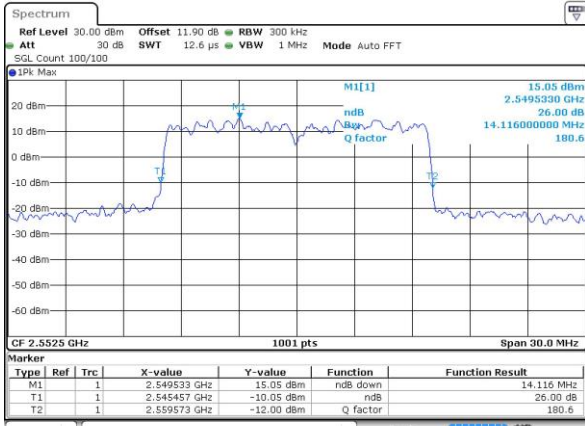

Highest Channel / 10MHz / 16QAM

Date: 14 JUN 2017 16:22:17

LTE Band 41

Lowest Channel / 15MHz / QPSK

Date: 14 JUN 2017 16:22:48

Lowest Channel / 15MHz / 16QAM

Date: 14 JUN 2017 16:22:59

Middle Channel / 15MHz / QPSK

Date: 14 JUN 2017 16:23:30

Middle Channel / 15MHz / 16QAM

Date: 14 JUN 2017 16:23:40

Highest Channel / 15MHz / QPSK

Date: 14 JUN 2017 16:24:11

Highest Channel / 15MHz / 16QAM

Date: 14 JUN 2017 16:24:22

LTE Band 41