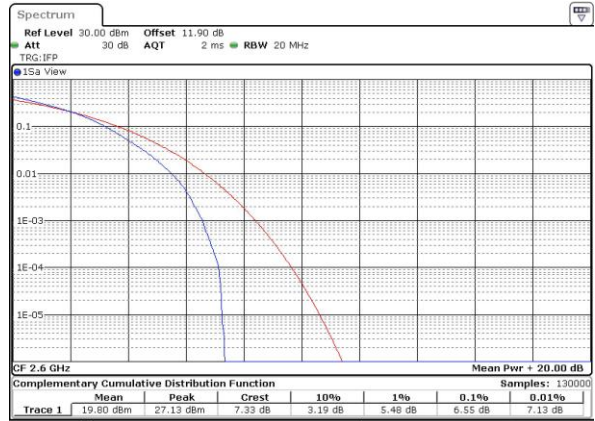

Date: 14 JUN 2017 16:41:25

Highest Channel / 1RB

Date: 14 JUN 2017 16:41:40

Highest Channel / Full RB

Date: 14 JUN 2017 16:41:54

LTE Band 41 / 20MHz / 16QAM

Lowest Channel / 1RB

Date: 14 JUN 2017 16:39:03

Lowest Channel / Full RB

Date: 14 JUN 2017 16:39:19

Middle Channel / 1RB

Date: 14 JUN 2017 16:39:36

Middle Channel / Full RB

Date: 14 JUN 2017 16:39:52

Highest Channel / 1RB

Date: 14 JUN 2017 16:40:09

Highest Channel / Full RB

Date: 14 JUN 2017 16:40:24

LTE Band 41 / 20MHz / 64QAM

Lowest Channel / 1RB

Date: 15 JUN 2017 17:03:59

Lowest Channel / Full RB

Date: 15 JUN 2017 17:04:14

Middle Channel / 1RB

Date: 15 JUN 2017 17:04:33

Middle Channel / Full RB

Date: 15 JUN 2017 17:04:49

Highest Channel / 1RB

Date: 15 JUN 2017 17:05:05

Highest Channel / Full RB

Date: 15 JUN 2017 17:05:20

26dB Bandwidth