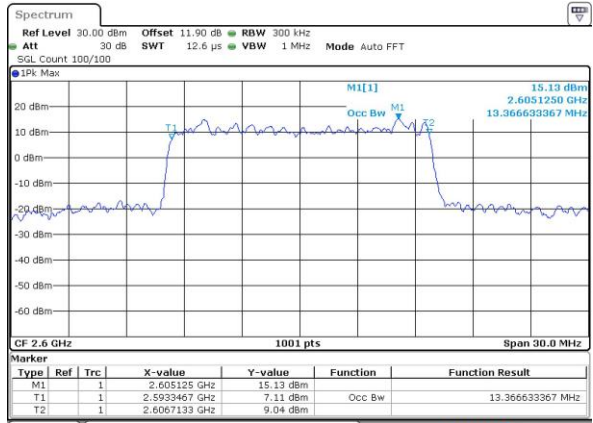

Lowest Channel / 10MHz / 16QAM

Date: 14 JUN 2017 16:20:34

Middle Channel / 10MHz / QPSK

Date: 14 JUN 2017 16:21:05

Middle Channel / 10MHz / 16QAM

Date: 14 JUN 2017 16:21:15

Highest Channel / 10MHz / QPSK

Date: 14 JUN 2017 16:21:46

Highest Channel / 10MHz / 16QAM

Date: 14 JUN 2017 16:21:57

LTE Band 41

Lowest Channel / 15MHz / QPSK

Date: 14 JUN 2017 16:22:28

Lowest Channel / 15MHz / 16QAM

Date: 14 JUN 2017 16:22:38

Middle Channel / 15MHz / QPSK

Date: 14 JUN 2017 16:23:09

Middle Channel / 15MHz / 16QAM

Date: 14 JUN 2017 16:23:20

Highest Channel / 15MHz / QPSK

Date: 14 JUN 2017 16:23:51

Highest Channel / 15MHz / 16QAM

Date: 14 JUN 2017 16:24:01