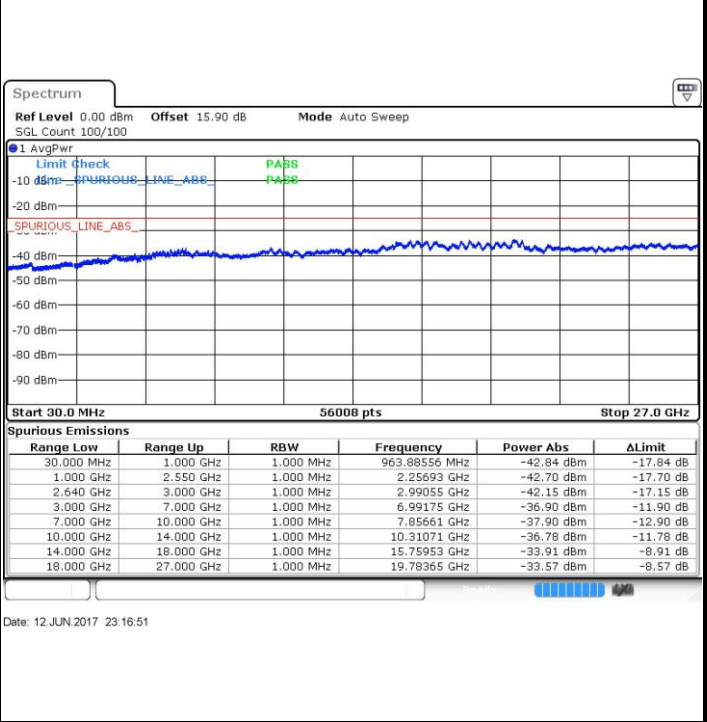

Date: 12 JUN 2017 22:28:59

LTE Band 38 / 5MHz

Lowest Channel / 64QAM

Middle Channel / 64QAM

LTE Band 38 / 5MHz

Highest Channel / 64QAM

LTE Band 38 / 10MHz

Lowest Channel / 64QAM

LTE Band 38 / 10MHz

Middle Channel / 64QAM

Highest Channel / 64QAM

LTE Band 38 / 15MHz

-

Lowest Channel / 64QAM

-

Middle Channel / 64QAM

LTE Band 38 / 15MHz

-

Highest Channel / 64QAM

LTE Band 38 / 20MHz

-

Lowest Channel / 64QAM

LTE Band 38 / 20MHz

-