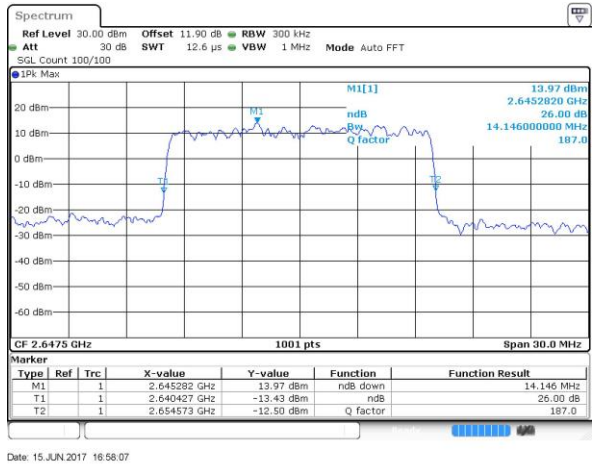

Highest Channel / 15MHz / 64QAM