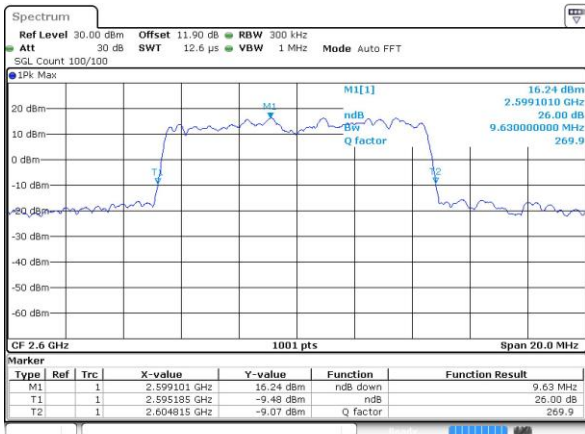

Date: 14 JUN 2017 16:19:31

Highest Channel / 5MHz / QPSK

Date: 14 JUN 2017 16:20:02

Highest Channel / 5MHz / 16QAM

Date: 14 JUN 2017 16:20:13

LTE Band 41

Lowest Channel / 10MHz / QPSK

Date: 14 JUN 2017 16:20:44

Lowest Channel / 10MHz / 16QAM

Date: 14 JUN 2017 16:20:54

Middle Channel / 10MHz / QPSK

Date: 14 JUN 2017 16:21:26

Middle Channel / 10MHz / 16QAM

Date: 14 JUN 2017 16:21:36

Highest Channel / 10MHz / QPSK

Date: 14 JUN 2017 16:22:07