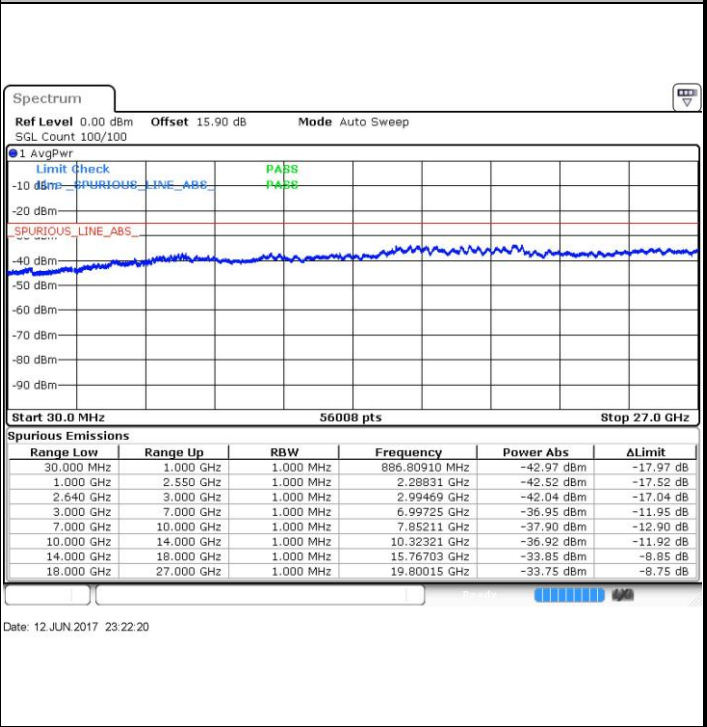

LTE Band 38 / 10MHz

Middle Channel / 64QAM

Highest Channel / 64QAM

LTE Band 38 / 15MHz

-

Lowest Channel / 64QAM

-

Middle Channel / 64QAM

LTE Band 38 / 15MHz

-

Highest Channel / 64QAM

LTE Band 38 / 20MHz

-

Lowest Channel / 64QAM

LTE Band 38 / 20MHz

-

Middle Channel / 64QAM

-

Highest Channel / 64QAM

Frequency Stability

Test Conditions		LTE Band 38 (QPSK) / Middle Channel	Limit
Temperature (°C)	Voltage (Volt)	BW 10MHz	Note 2.
		Deviation (ppm)	Result
50	Normal Voltage	0.0088	PASS
40	Normal Voltage	0.0087	
30	Normal Voltage	0.0070	
20(Ref.)	Normal Voltage	0.0000	
10	Normal Voltage	0.0084	
0	Normal Voltage	0.0099	
-10	Normal Voltage	0.0072	
-20	Normal Voltage	0.0079	
-30	Normal Voltage	0.0070	
20	Maximum Voltage	0.0071	
20	Normal Voltage	0.0000	
20	Battery End Point	0.0064	

Note:

1. Normal Voltage =3.85 V. ; Battery End Point (BEP) =3.6 V. ; Maximum Voltage =4.2 V.
2. Note: The frequency fundamental emissions stay within the authorized frequency block.

LTE Band 41

Peak-to-Average Ratio