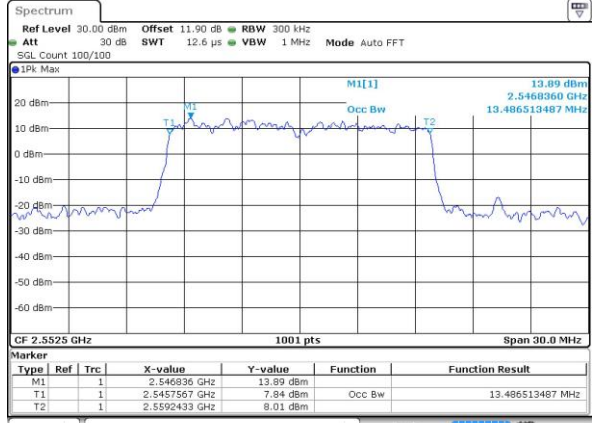

Lowest Channel / 10MHz / 16QAM

Date: 14 JUN 2017 16:20:34

Middle Channel / 10MHz / QPSK

Date: 14 JUN 2017 16:21:05

Middle Channel / 10MHz / 16QAM

Date: 14 JUN 2017 16:21:15

Highest Channel / 10MHz / QPSK

Date: 14 JUN 2017 16:21:46

Highest Channel / 10MHz / 16QAM

Date: 14 JUN 2017 16:21:57

LTE Band 41

Lowest Channel / 15MHz / QPSK

Date: 14 JUN 2017 16:22:28

Lowest Channel / 15MHz / 16QAM

Date: 14 JUN 2017 16:22:38

Middle Channel / 15MHz / QPSK

Date: 14 JUN 2017 16:23:09

Middle Channel / 15MHz / 16QAM

Date: 14 JUN 2017 16:23:20

Highest Channel / 15MHz / QPSK

Date: 14 JUN 2017 16:23:51

Highest Channel / 15MHz / 16QAM

Date: 14 JUN 2017 16:24:01