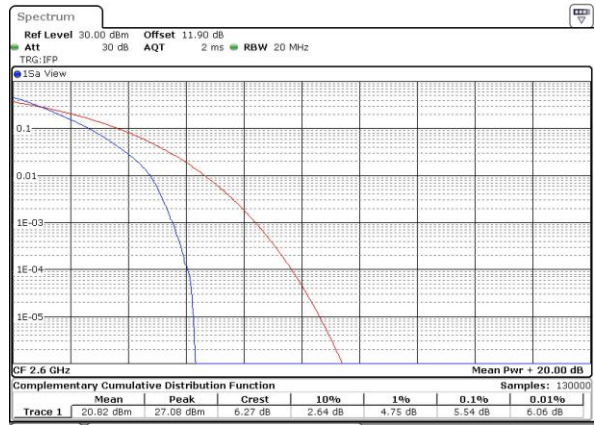

Note:

1. Normal Voltage =3.85 V. ; Battery End Point (BEP) =3.6 V. ; Maximum Voltage =4.2 V.
2. Note: The frequency fundamental emissions stay within the authorized frequency block.

LTE Band 41

Peak-to-Average Ratio

LTE Band 41 / 20MHz / QPSK

Lowest Channel / 1RB

Date: 14 JUN 2017 16:40:40

Lowest Channel / Full RB

Date: 14 JUN 2017 16:40:54

Middle Channel / 1RB

Date: 14 JUN 2017 16:41:10

Middle Channel / Full RB

Date: 14 JUN 2017 16:41:25

Highest Channel / 1RB

Date: 14 JUN 2017 16:41:40

Highest Channel / Full RB

Date: 14 JUN 2017 16:41:54

LTE Band 41 / 20MHz / 16QAM

Lowest Channel / 1RB

Date: 14 JUN 2017 16:39:03