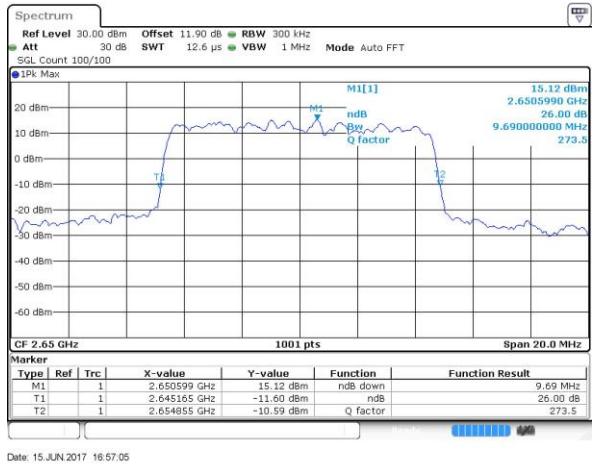

Highest Channel / 20MHz / QPSK

Date: 14 JUN 2017 16:26:16

Highest Channel / 20MHz / 16QAM

Date: 14 JUN 2017 16:26:26

LTE Band 41

Lowest Channel / 5MHz / 64QAM

Date: 15 JUN 2017 16:55:21

Middle Channel / 5MHz / 64QAM

Date: 15 JUN 2017 16:55:42

Highest Channel / 5MHz / 64QAM

Date: 15 JUN 2017 16:56:02

LTE Band 41

Lowest Channel / 10MHz / 64QAM

Middle Channel / 10MHz / 64QAM

Highest Channel / 10MHz / 64QAM

LTE Band 41