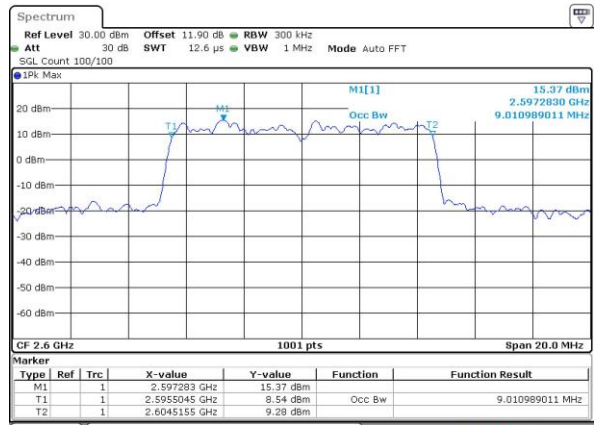

Date: 14 JUN 2017 16:19:10

Highest Channel / 5MHz / QPSK

Date: 14 JUN 2017 16:19:42

Highest Channel / 5MHz / 16QAM

Date: 14 JUN 2017 16:19:52

LTE Band 41

Lowest Channel / 10MHz / QPSK

Date: 14 JUN 2017 16:20:23

Lowest Channel / 10MHz / 16QAM

Date: 14 JUN 2017 16:20:34

Middle Channel / 10MHz / QPSK

Date: 14 JUN 2017 16:21:05

Middle Channel / 10MHz / 16QAM

Date: 14 JUN 2017 16:21:15

Highest Channel / 10MHz / QPSK

Date: 14 JUN 2017 16:21:46

Highest Channel / 10MHz / 16QAM

Date: 14 JUN 2017 16:21:57

LTE Band 41

Lowest Channel / 15MHz / QPSK

Date: 14 JUN 2017 16:22:28

Lowest Channel / 15MHz / 16QAM

Date: 14 JUN 2017 16:22:38

Middle Channel / 15MHz / QPSK