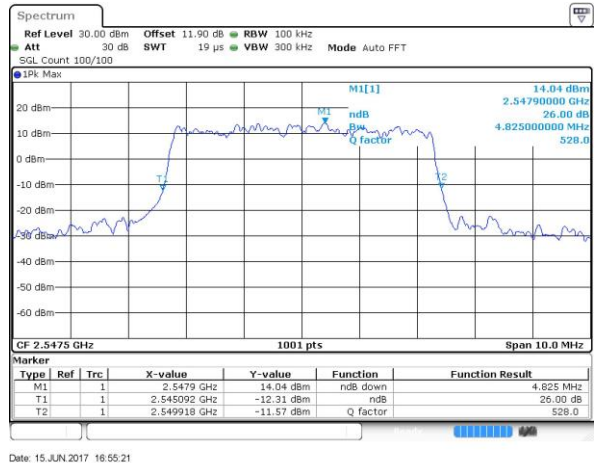

Highest Channel / 20MHz / QPSK

Date: 14 JUN 2017 16:26:16

Highest Channel / 20MHz / 16QAM

Date: 14 JUN 2017 16:26:26

LTE Band 41

Lowest Channel / 5MHz / 64QAM

Date: 15 JUN 2017 16:55:21

Middle Channel / 5MHz / 64QAM

Date: 15 JUN 2017 16:55:42

Highest Channel / 5MHz / 64QAM

Date: 15 JUN 2017 16:56:02

LTE Band 41

Lowest Channel / 10MHz / 64QAM

Middle Channel / 10MHz / 64QAM

Highest Channel / 10MHz / 64QAM

LTE Band 41