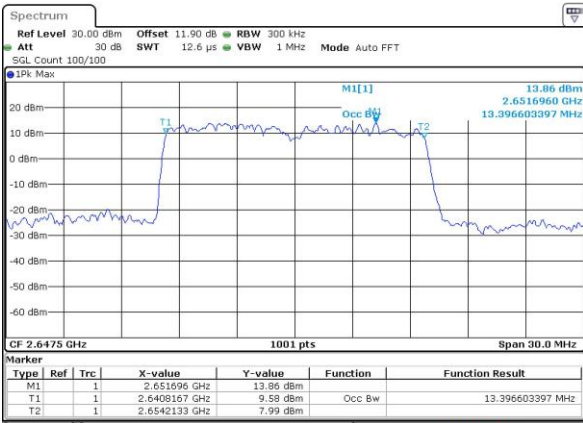

Highest Channel / 10MHz / 16QAM

Date: 14 JUN 2017 16:21:57

LTE Band 41

Lowest Channel / 15MHz / QPSK

Date: 14 JUN 2017 16:22:28

Lowest Channel / 15MHz / 16QAM

Date: 14 JUN 2017 16:22:38

Middle Channel / 15MHz / QPSK

Date: 14 JUN 2017 16:23:09

Middle Channel / 15MHz / 16QAM

Date: 14 JUN 2017 16:23:20

Highest Channel / 15MHz / QPSK

Date: 14 JUN 2017 16:23:51

Highest Channel / 15MHz / 16QAM

Date: 14 JUN 2017 16:24:01