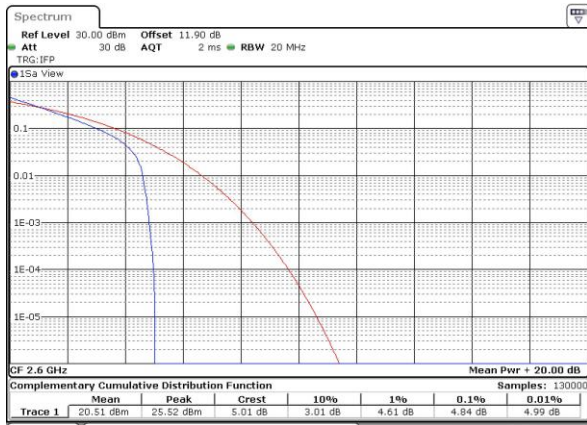

Note:

1. Normal Voltage =3.85 V. ; Battery End Point (BEP) =3.6 V. ; Maximum Voltage =4.2 V.
2. Note: The frequency fundamental emissions stay within the authorized frequency block.

LTE Band 41

Peak-to-Average Ratio

Mode	LTE Band 41 / 20MHz				
Mod.	QPSK		16QAM		Limit: 13dB
RB Size	1RB	Full RB	1RB	Full RB	Result
Lowest CH	4.32	5.36	5.48	6.26	PASS
Middle CH	4.84	5.54	5.83	6.55	
Highest CH	4.12	4.99	4.96	5.94	
Mode	LTE Band 41 / 20MHz				
Mod.	QPSK		64QAM		Limit: 13dB
RB Size	1RB	Full RB	1RB	Full RB	Result
Lowest CH	-	-	5.33	6.2	PASS
Middle CH	-	-	5.54	6.49	
Highest CH	-	-	4.96	5.88	

LTE Band 41 / 20MHz / QPSK

Lowest Channel / 1RB

Date: 14 JUN 2017 16:40:40

Lowest Channel / Full RB

Date: 14 JUN 2017 16:40:54

Middle Channel / 1RB

Date: 14 JUN 2017 16:41:10

Middle Channel / Full RB

Date: 14 JUN 2017 16:41:25

Highest Channel / 1RB

Date: 14 JUN 2017 16:41:40

Highest Channel / Full RB

Date: 14 JUN 2017 16:41:54

LTE Band 41 / 20MHz / 16QAM

Lowest Channel / 1RB

Date: 14 JUN 2017 16:39:03