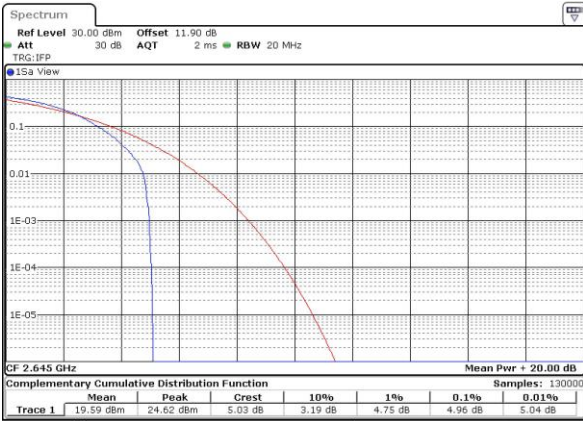

Date: 14 JUN 2017 16:41:25

Highest Channel / 1RB

Date: 14 JUN 2017 16:41:40

Highest Channel / Full RB

Date: 14 JUN 2017 16:41:54

LTE Band 41 / 20MHz / 16QAM

Lowest Channel / 1RB

Date: 14 JUN 2017 16:39:03

Lowest Channel / Full RB

Date: 14 JUN 2017 16:39:19

Middle Channel / 1RB

Date: 14 JUN 2017 16:39:36

Middle Channel / Full RB

Date: 14 JUN 2017 16:39:52

Highest Channel / 1RB

Date: 14 JUN 2017 16:40:09

Highest Channel / Full RB

Date: 14 JUN 2017 16:40:24

LTE Band 41 / 20MHz / 64QAM

Lowest Channel / 1RB

Date: 15 JUN 2017 17:03:59

Lowest Channel / Full RB

Date: 15 JUN 2017 17:04:14

Middle Channel / 1RB

Date: 15 JUN 2017 17:04:33

Middle Channel / Full RB

Date: 15 JUN 2017 17:04:49

Highest Channel / 1RB

Date: 15 JUN 2017 17:05:05

Highest Channel / Full RB

Date: 15 JUN 2017 17:05:20

26dB Bandwidth