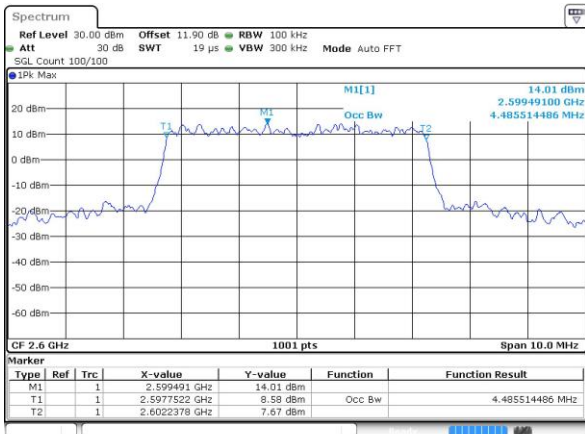

LTE Band 41

Lowest Channel / 5MHz / QPSK

Date: 14 JUN 2017 16:18:18

Lowest Channel / 5MHz / 16QAM

Date: 14 JUN 2017 16:18:29

Middle Channel / 5MHz / QPSK

Date: 14 JUN 2017 16:19:00

Middle Channel / 5MHz / 16QAM

Date: 14 JUN 2017 16:19:10

Highest Channel / 5MHz / QPSK

Date: 14 JUN 2017 16:19:42

Highest Channel / 5MHz / 16QAM

Date: 14 JUN 2017 16:19:52

LTE Band 41

Lowest Channel / 10MHz / QPSK

Date: 14 JUN 2017 16:20:23