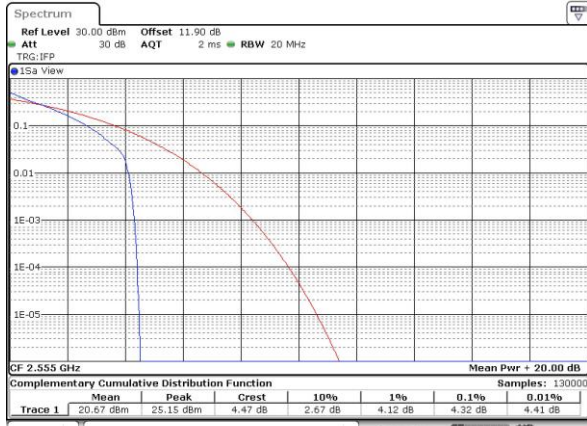

LTE Band 41 / 20MHz / QPSK

Lowest Channel / 1RB

Date: 14 JUN 2017 16:40:40