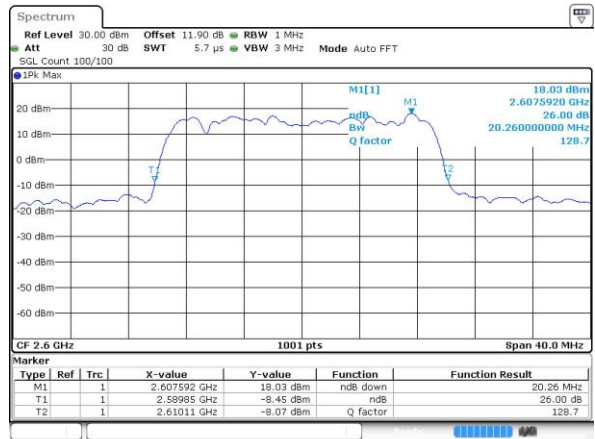

Date: 15 JUN 2017 16:55:42

Highest Channel / 5MHz / 64QAM

Date: 15 JUN 2017 16:56:02

LTE Band 41

Lowest Channel / 10MHz / 64QAM

Middle Channel / 10MHz / 64QAM

Highest Channel / 10MHz / 64QAM

LTE Band 41

Lowest Channel / 15MHz / 64QAM

Middle Channel / 15MHz / 64QAM

Highest Channel / 15MHz / 64QAM

LTE Band 41

Lowest Channel / 20MHz / 64QAM

Date: 15 JUN 2017 16:58:28

Middle Channel / 20MHz / 64QAM

Date: 15 JUN 2017 16:58:49

Highest Channel / 20MHz / 64QAM

Date: 15 JUN 2017 16:59:09

Occupied Bandwidth

Mode	LTE Band 41 : 99%OBW(MHz)											
BW	1.4MHz		3MHz		5MHz		10MHz		15MHz		20MHz	
Mod.	QPSK	16QAM	QPSK	16QAM	QPSK	16QAM	QPSK	16QAM	QPSK	16QAM	QPSK	16QAM
Lowest CH	-	-	-	-	4.48	4.51	9.01	9.07	13.46	13.49	18.34	18.54
Middle CH	-	-	-	-	4.49	4.48	9.01	9.01	13.46	13.37	18.42	18.42
Highest CH	-	-	-	-	4.46	4.49	9.05	8.97	13.4	13.4	18.46	18.46
Mode	LTE Band 41 : 99%OBW(MHz)											
BW	1.4MHz		3MHz		5MHz		10MHz		15MHz		20MHz	
Mod.	QPSK	64QAM	QPSK	64QAM	QPSK	64QAM	QPSK	64QAM	QPSK	64QAM	QPSK	64QAM
Lowest CH	-	-	-	-	-	4.49	-	9.01	-	13.37	-	18.26
Middle CH	-	-	-	-	-	4.5	-	9.01	-	13.49	-	18.42
Highest CH	-	-	-	-	-	4.49	-	8.99	-	13.4	-	18.38