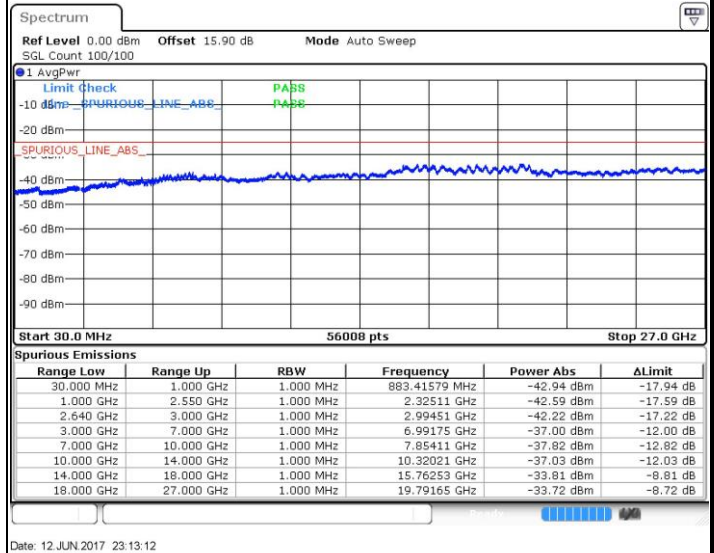

Date: 12 JUN 2017 22:28:59

LTE Band 38 / 5MHz

Lowest Channel / 64QAM

Middle Channel / 64QAM

LTE Band 38 / 5MHz

Highest Channel / 64QAM

LTE Band 38 / 10MHz

Lowest Channel / 64QAM

LTE Band 38 / 10MHz

Middle Channel / 64QAM

Highest Channel / 64QAM

LTE Band 38 / 15MHz

-

Lowest Channel / 64QAM

-

Middle Channel / 64QAM

LTE Band 38 / 15MHz

-

Highest Channel / 64QAM

LTE Band 38 / 20MHz

-

Lowest Channel / 64QAM

LTE Band 38 / 20MHz

-