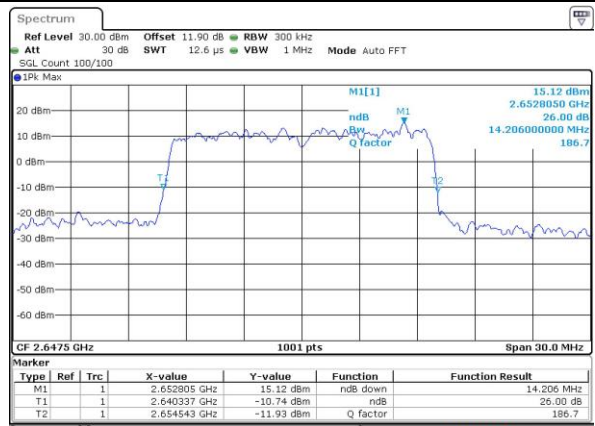

Highest Channel / 10MHz / 16QAM

Date: 14 JUN 2017 16:22:17

LTE Band 41

Lowest Channel / 15MHz / QPSK

Date: 14 JUN 2017 16:22:48

Lowest Channel / 15MHz / 16QAM

Date: 14 JUN 2017 16:22:59

Middle Channel / 15MHz / QPSK

Date: 14 JUN 2017 16:23:30

Middle Channel / 15MHz / 16QAM

Date: 14 JUN 2017 16:23:40

Highest Channel / 15MHz / QPSK

Date: 14 JUN 2017 16:24:11

Highest Channel / 15MHz / 16QAM

Date: 14 JUN 2017 16:24:22

LTE Band 41