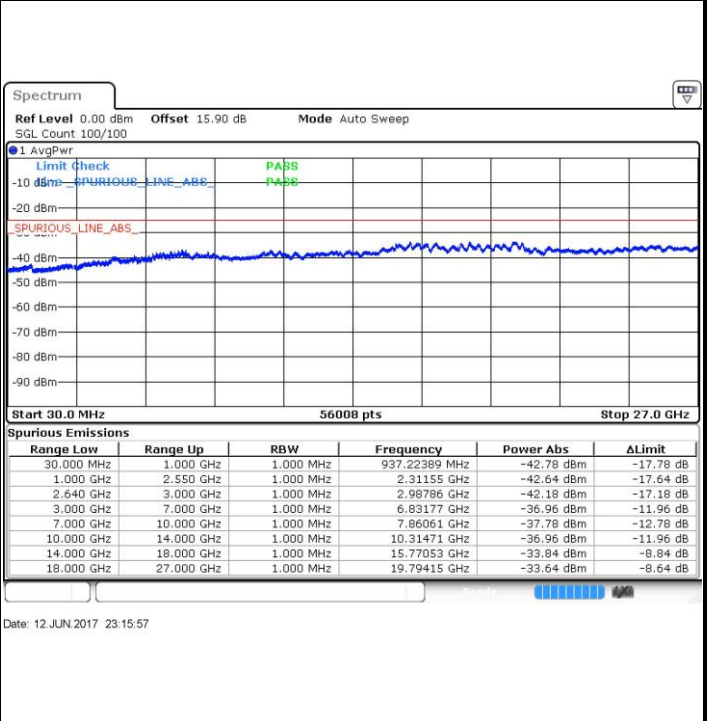

LTE Band 38 / 20MHz

Middle Channel / QPSK

Middle Channel / 16QAM

Date: 12 JUN 2017 22:26:15

Date: 12 JUN 2017 22:27:09

Highest Channel / QPSK

Highest Channel / 16QAM

Date: 12 JUN 2017 22:28:04

Date: 12 JUN 2017 22:28:59

LTE Band 38 / 5MHz

Lowest Channel / 64QAM

Middle Channel / 64QAM

LTE Band 38 / 5MHz

Highest Channel / 64QAM

LTE Band 38 / 10MHz

Lowest Channel / 64QAM

LTE Band 38 / 10MHz

Middle Channel / 64QAM

Highest Channel / 64QAM

LTE Band 38 / 15MHz

-

Lowest Channel / 64QAM

-

Middle Channel / 64QAM

LTE Band 38 / 15MHz

-

Highest Channel / 64QAM

LTE Band 38 / 20MHz

-

Lowest Channel / 64QAM

LTE Band 38 / 20MHz

-