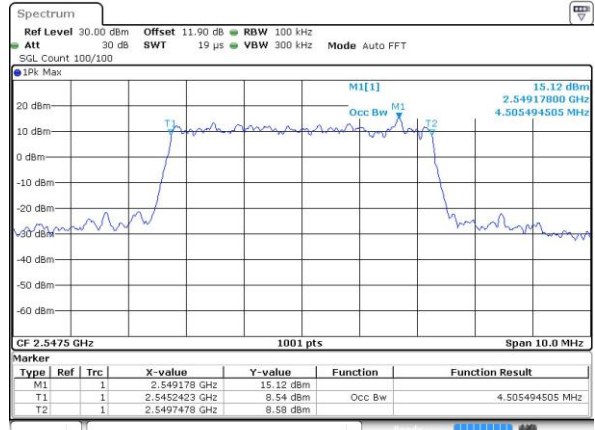

Lowest Channel / 5MHz / 16QAM

Date: 14 JUN 2017 16:18:29