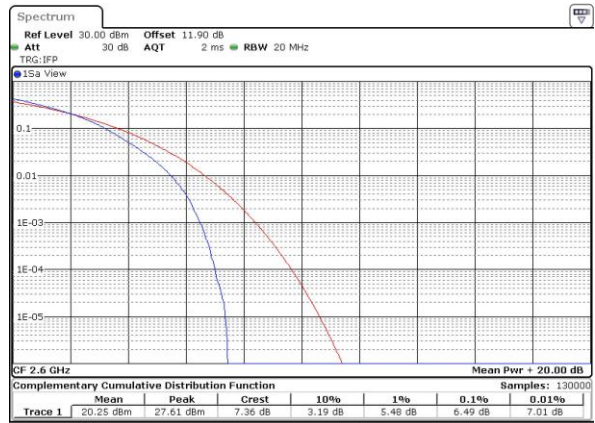

Lowest Channel / Full RB

Date: 14 JUN 2017 16:39:19

Middle Channel / 1RB

Date: 14 JUN 2017 16:39:36

Middle Channel / Full RB

Date: 14 JUN 2017 16:39:52

Highest Channel / 1RB

Date: 14 JUN 2017 16:40:09

Highest Channel / Full RB

Date: 14 JUN 2017 16:40:24

LTE Band 41 / 20MHz / 64QAM

Lowest Channel / 1RB

Date: 15 JUN 2017 17:03:59

Lowest Channel / Full RB

Date: 15 JUN 2017 17:04:14

Middle Channel / 1RB

Date: 15 JUN 2017 17:04:33

Middle Channel / Full RB

Date: 15 JUN 2017 17:04:49

Highest Channel / 1RB

Date: 15 JUN 2017 17:05:05

Highest Channel / Full RB

Date: 15 JUN 2017 17:05:20

26dB Bandwidth