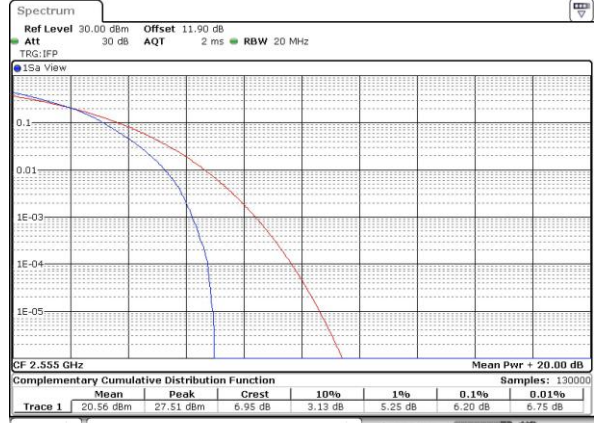

Lowest Channel / Full RB

Date: 14 JUN 2017 16:39:19

Middle Channel / 1RB

Date: 14 JUN 2017 16:39:36

Middle Channel / Full RB

Date: 14 JUN 2017 16:39:52

Highest Channel / 1RB

Date: 14 JUN 2017 16:40:09

Highest Channel / Full RB

Date: 14 JUN 2017 16:40:24

LTE Band 41 / 20MHz / 64QAM

Lowest Channel / 1RB

Date: 15 JUN 2017 17:03:59

Lowest Channel / Full RB

Date: 15 JUN 2017 17:04:14

Middle Channel / 1RB

Date: 15 JUN 2017 17:04:33

Middle Channel / Full RB

Date: 15 JUN 2017 17:04:49

Highest Channel / 1RB

Date: 15 JUN 2017 17:05:05

Highest Channel / Full RB

Date: 15 JUN 2017 17:05:20

26dB Bandwidth