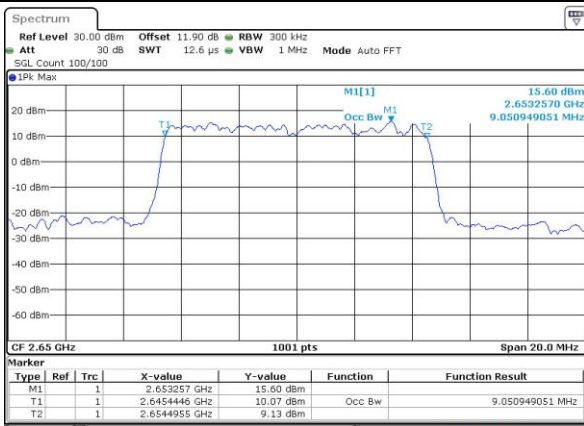

Date: 14 JUN 2017 16:19:10

Highest Channel / 5MHz / QPSK

Date: 14 JUN 2017 16:19:42

Highest Channel / 5MHz / 16QAM

Date: 14 JUN 2017 16:19:52

LTE Band 41

Lowest Channel / 10MHz / QPSK

Date: 14 JUN 2017 16:20:23

Lowest Channel / 10MHz / 16QAM

Date: 14 JUN 2017 16:20:34

Middle Channel / 10MHz / QPSK

Date: 14 JUN 2017 16:21:05

Middle Channel / 10MHz / 16QAM

Date: 14 JUN 2017 16:21:15

Highest Channel / 10MHz / QPSK

Date: 14 JUN 2017 16:21:46

Highest Channel / 10MHz / 16QAM

Date: 14 JUN 2017 16:21:57

LTE Band 41

Lowest Channel / 15MHz / QPSK

Date: 14 JUN 2017 16:22:28

Lowest Channel / 15MHz / 16QAM

Date: 14 JUN 2017 16:22:38

Middle Channel / 15MHz / QPSK