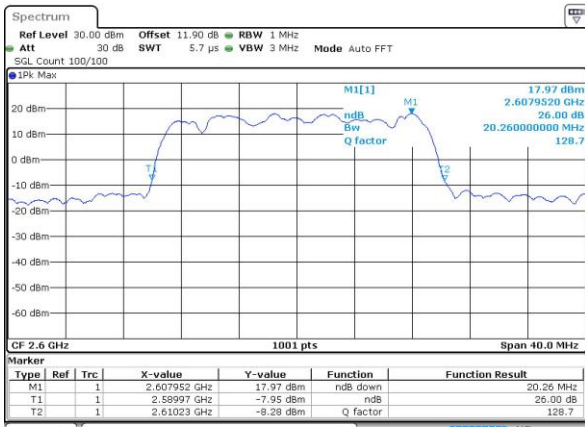

Date: 14 JUN 2017 16:23:30

Middle Channel / 15MHz / 16QAM

Date: 14 JUN 2017 16:23:40

Highest Channel / 15MHz / QPSK

Date: 14 JUN 2017 16:24:11

Highest Channel / 15MHz / 16QAM

Date: 14 JUN 2017 16:24:22

LTE Band 41

Lowest Channel / 20MHz / QPSK

Date: 14 JUN 2017 16:24:53

Lowest Channel / 20MHz / 16QAM

Date: 14 JUN 2017 16:25:03

Middle Channel / 20MHz / QPSK

Date: 14 JUN 2017 16:25:34

Middle Channel / 20MHz / 16QAM

Date: 14 JUN 2017 16:25:45

Highest Channel / 20MHz / QPSK

Date: 14 JUN 2017 16:26:16

Highest Channel / 20MHz / 16QAM

Date: 14 JUN 2017 16:26:26

LTE Band 41

Lowest Channel / 5MHz / 64QAM

Date: 15 JUN 2017 16:55:21

Middle Channel / 5MHz / 64QAM