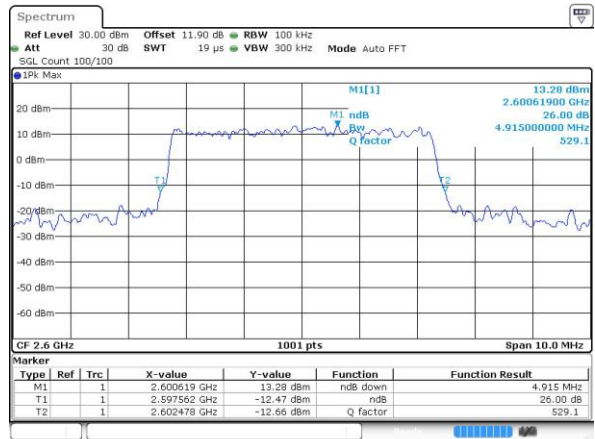

Highest Channel / 20MHz / QPSK

Date: 14 JUN 2017 16:26:16

Highest Channel / 20MHz / 16QAM

Date: 14 JUN 2017 16:26:26

LTE Band 41

Lowest Channel / 5MHz / 64QAM

Date: 15 JUN 2017 16:55:21

Middle Channel / 5MHz / 64QAM

Date: 15 JUN 2017 16:55:42

Highest Channel / 5MHz / 64QAM

Date: 15 JUN 2017 16:56:02

LTE Band 41

Lowest Channel / 10MHz / 64QAM

Middle Channel / 10MHz / 64QAM

Highest Channel / 10MHz / 64QAM

LTE Band 41