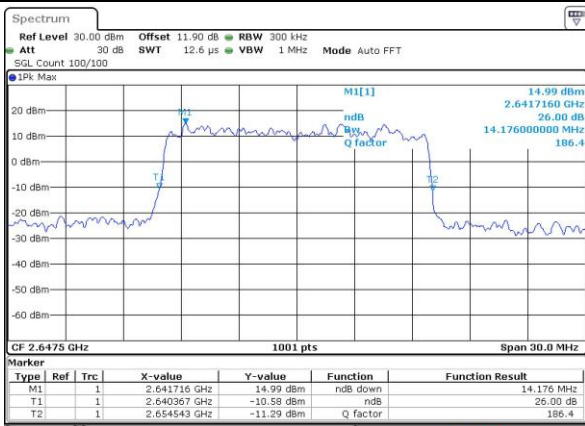

Highest Channel / 10MHz / 16QAM

Date: 14 JUN 2017 16:22:17

LTE Band 41

Lowest Channel / 15MHz / QPSK

Date: 14 JUN 2017 16:22:48

Lowest Channel / 15MHz / 16QAM

Date: 14 JUN 2017 16:22:59

Middle Channel / 15MHz / QPSK

Date: 14 JUN 2017 16:23:30

Middle Channel / 15MHz / 16QAM

Date: 14 JUN 2017 16:23:40

Highest Channel / 15MHz / QPSK

Date: 14 JUN 2017 16:24:11

Highest Channel / 15MHz / 16QAM

Date: 14 JUN 2017 16:24:22

LTE Band 41