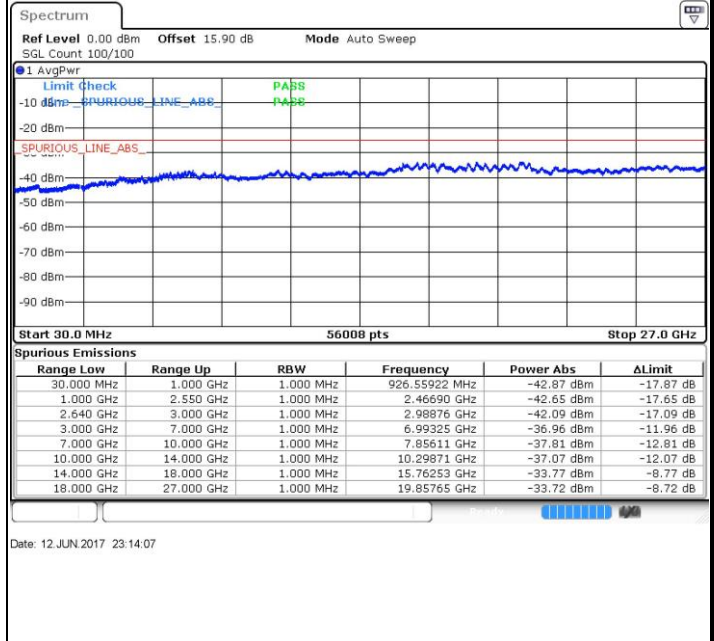

LTE Band 38 / 20MHz

Middle Channel / QPSK

Middle Channel / 16QAM

Date: 12 JUN 2017 22:26:15

Date: 12 JUN 2017 22:27:09

Highest Channel / QPSK

Highest Channel / 16QAM

Date: 12 JUN 2017 22:28:04

Date: 12 JUN 2017 22:28:59

LTE Band 38 / 5MHz

Lowest Channel / 64QAM

Middle Channel / 64QAM

LTE Band 38 / 5MHz

Highest Channel / 64QAM

LTE Band 38 / 10MHz

Lowest Channel / 64QAM

LTE Band 38 / 10MHz

Middle Channel / 64QAM

Highest Channel / 64QAM

LTE Band 38 / 15MHz

-

Lowest Channel / 64QAM

-

Middle Channel / 64QAM

LTE Band 38 / 15MHz

-

Highest Channel / 64QAM

LTE Band 38 / 20MHz

-

Lowest Channel / 64QAM

LTE Band 38 / 20MHz

-