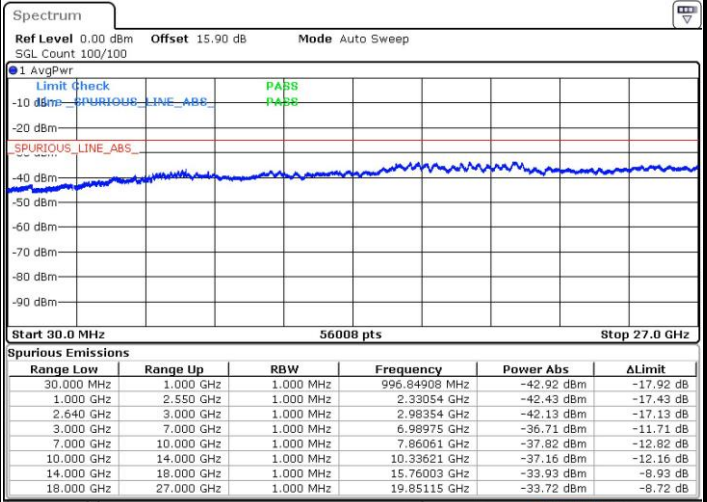

LTE Band 38 / 20MHz

Middle Channel / QPSK

Middle Channel / 16QAM

Date: 12 JUN 2017 22:26:15

Date: 12 JUN 2017 22:27:09

Highest Channel / QPSK

Highest Channel / 16QAM

Date: 12 JUN 2017 22:28:04

Date: 12 JUN 2017 22:28:59

LTE Band 38 / 5MHz

Lowest Channel / 64QAM

Middle Channel / 64QAM

LTE Band 38 / 5MHz

Highest Channel / 64QAM

LTE Band 38 / 10MHz

Lowest Channel / 64QAM

LTE Band 38 / 10MHz

Middle Channel / 64QAM

Highest Channel / 64QAM

LTE Band 38 / 15MHz

-

Lowest Channel / 64QAM

-

Middle Channel / 64QAM