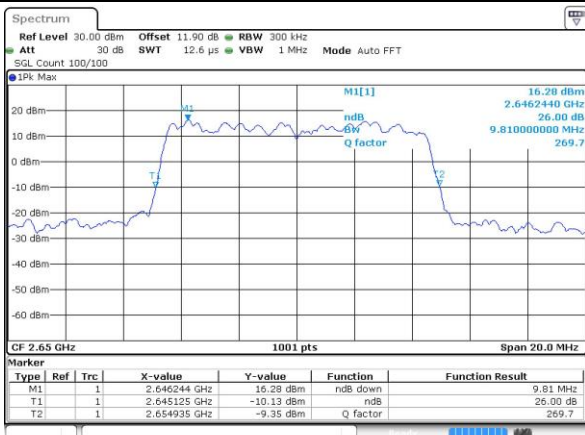

Date: 14 JUN 2017 16:19:31

Highest Channel / 5MHz / QPSK

Date: 14 JUN 2017 16:20:02

Highest Channel / 5MHz / 16QAM

Date: 14 JUN 2017 16:20:13

LTE Band 41

Lowest Channel / 10MHz / QPSK

Date: 14 JUN 2017 16:20:44

Lowest Channel / 10MHz / 16QAM

Date: 14 JUN 2017 16:20:54

Middle Channel / 10MHz / QPSK

Date: 14 JUN 2017 16:21:26

Middle Channel / 10MHz / 16QAM

Date: 14 JUN 2017 16:21:36

Highest Channel / 10MHz / QPSK

Date: 14 JUN 2017 16:22:07

Highest Channel / 10MHz / 16QAM

Date: 14 JUN 2017 16:22:17

LTE Band 41

Lowest Channel / 15MHz / QPSK

Date: 14 JUN 2017 16:22:48

Lowest Channel / 15MHz / 16QAM

Date: 14 JUN 2017 16:22:59

Middle Channel / 15MHz / QPSK