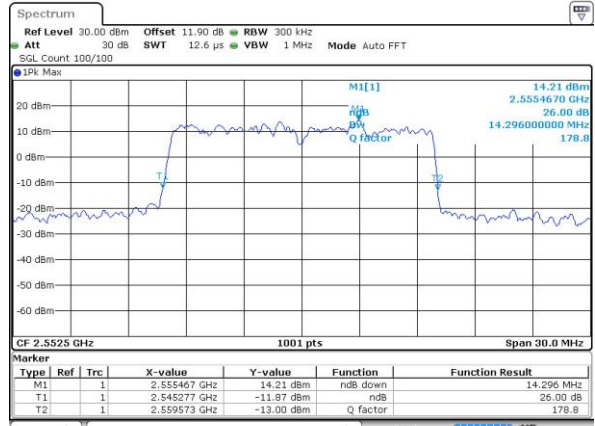

Highest Channel / 10MHz / 16QAM

Date: 14 JUN 2017 16:22:17

LTE Band 41

Lowest Channel / 15MHz / QPSK

Date: 14 JUN 2017 16:22:48

Lowest Channel / 15MHz / 16QAM

Date: 14 JUN 2017 16:22:59

Middle Channel / 15MHz / QPSK

Date: 14 JUN 2017 16:23:30

Middle Channel / 15MHz / 16QAM

Date: 14 JUN 2017 16:23:40

Highest Channel / 15MHz / QPSK

Date: 14 JUN 2017 16:24:11

Highest Channel / 15MHz / 16QAM

Date: 14 JUN 2017 16:24:22

LTE Band 41