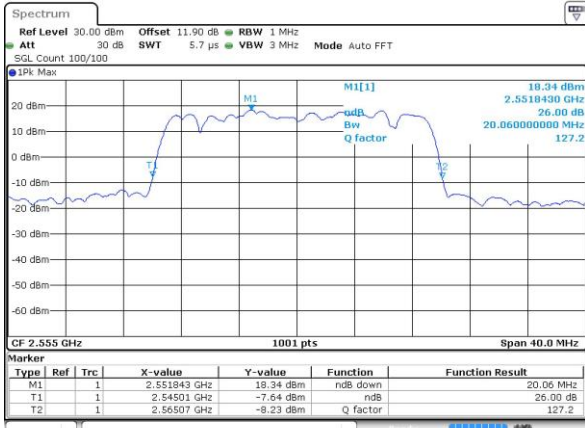

LTE Band 41

Lowest Channel / 20MHz / QPSK

Date: 14 JUN 2017 16:24:53