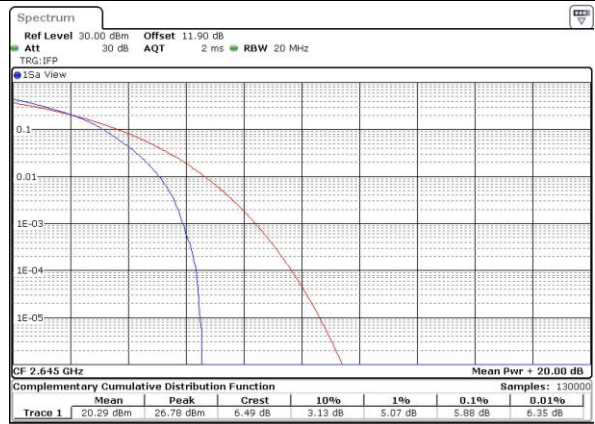

Highest Channel / Full RB

Date: 14 JUN 2017 16:40:24

LTE Band 41 / 20MHz / 64QAM

Lowest Channel / 1RB

Date: 15 JUN 2017 17:03:59

Lowest Channel / Full RB

Date: 15 JUN 2017 17:04:14

Middle Channel / 1RB

Date: 15 JUN 2017 17:04:33

Middle Channel / Full RB

Date: 15 JUN 2017 17:04:49

Highest Channel / 1RB

Date: 15 JUN 2017 17:05:05

Highest Channel / Full RB

Date: 15 JUN 2017 17:05:20

26dB Bandwidth

Mode	LTE Band 41 : 26dB BW(MHz)											
BW	1.4MHz		3MHz		5MHz		10MHz		15MHz		20MHz	
Mod.	QPSK	16QAM	QPSK	16QAM	QPSK	16QAM	QPSK	16QAM	QPSK	16QAM	QPSK	16QAM
Lowest CH	-	-	-	-	4.925	4.795	9.77	9.69	14.116	14.296	20.06	20.18
Middle CH	-	-	-	-	4.915	4.805	9.63	9.65	14.176	14.176	20.26	20.14
Highest CH	-	-	-	-	4.875	4.825	9.81	9.63	14.176	14.206	20.06	20.1
Mode	LTE Band 41 : 26dB BW(MHz)											
BW	1.4MHz		3MHz		5MHz		10MHz		15MHz		20MHz	
Mod.	QPSK	64QAM	QPSK	64QAM	QPSK	64QAM	QPSK	64QAM	QPSK	64QAM	QPSK	64QAM
Lowest CH	-	-	-	-	-	4.825	-	9.79	-	14.116	-	20.22
Middle CH	-	-	-	-	-	4.915	-	9.67	-	14.296	-	20.26
Highest CH	-	-	-	-	-	4.865	-	9.69	-	14.146	-	20.14