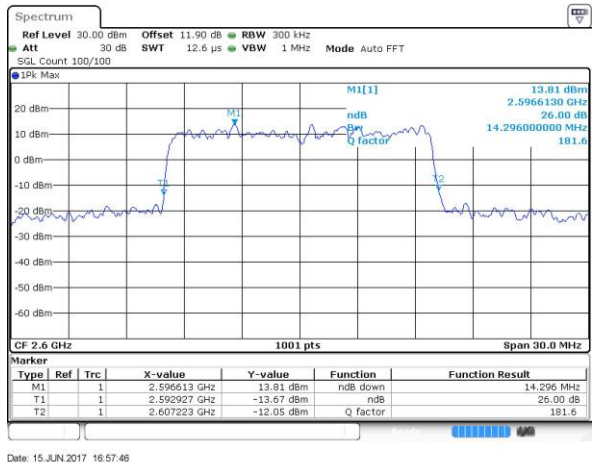

Middle Channel / 15MHz / 64QAM