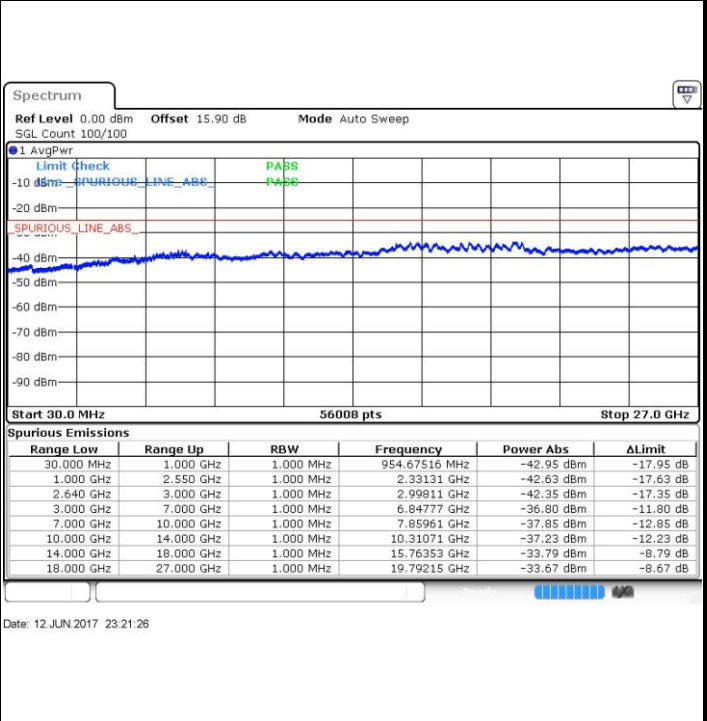

LTE Band 38 / 10MHz

Middle Channel / 64QAM

Highest Channel / 64QAM

LTE Band 38 / 15MHz

-

Lowest Channel / 64QAM

-

Middle Channel / 64QAM

LTE Band 38 / 15MHz

-

Highest Channel / 64QAM

LTE Band 38 / 20MHz

-

Lowest Channel / 64QAM

LTE Band 38 / 20MHz

-

Middle Channel / 64QAM

-

Highest Channel / 64QAM

Frequency Stability

Test Conditions		LTE Band 38 (QPSK) / Middle Channel	Limit
Temperature (°C)	Voltage (Volt)	BW 10MHz	Note 2.
		Deviation (ppm)	Result
50	Normal Voltage	0.0088	PASS
40	Normal Voltage	0.0087	
30	Normal Voltage	0.0070	
20(Ref.)	Normal Voltage	0.0000	
10	Normal Voltage	0.0084	
0	Normal Voltage	0.0099	
-10	Normal Voltage	0.0072	
-20	Normal Voltage	0.0079	
-30	Normal Voltage	0.0070	
20	Maximum Voltage	0.0071	
20	Normal Voltage	0.0000	
20	Battery End Point	0.0064	

Note:

1. Normal Voltage =3.85 V. ; Battery End Point (BEP) =3.6 V. ; Maximum Voltage =4.2 V.
2. Note: The frequency fundamental emissions stay within the authorized frequency block.

LTE Band 41

Peak-to-Average Ratio