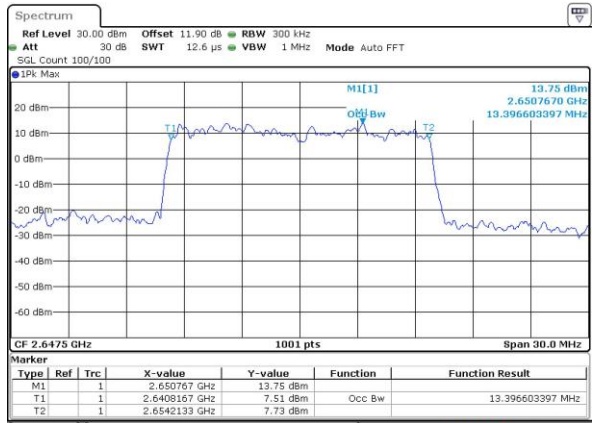

Highest Channel / 10MHz / 16QAM

Date: 14 JUN 2017 16:21:57

LTE Band 41

Lowest Channel / 15MHz / QPSK

Date: 14 JUN 2017 16:22:28

Lowest Channel / 15MHz / 16QAM

Date: 14 JUN 2017 16:22:38

Middle Channel / 15MHz / QPSK

Date: 14 JUN 2017 16:23:09

Middle Channel / 15MHz / 16QAM

Date: 14 JUN 2017 16:23:20

Highest Channel / 15MHz / QPSK

Date: 14 JUN 2017 16:23:51

Highest Channel / 15MHz / 16QAM

Date: 14 JUN 2017 16:24:01