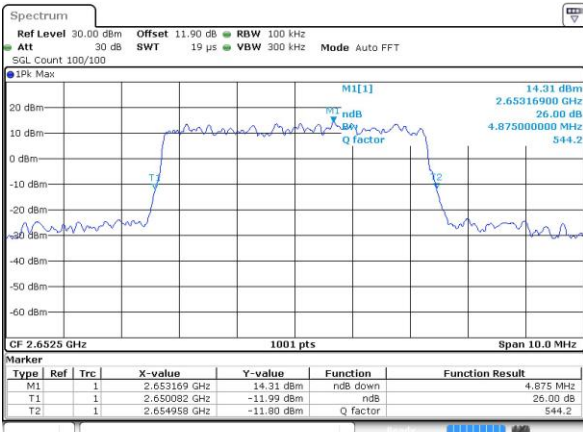

LTE Band 41

Lowest Channel / 5MHz / QPSK

Date: 14 JUN 2017 16:18:39

Lowest Channel / 5MHz / 16QAM

Date: 14 JUN 2017 16:18:49

Middle Channel / 5MHz / QPSK

Date: 14 JUN 2017 16:19:21

Middle Channel / 5MHz / 16QAM

Date: 14 JUN 2017 16:19:31

Highest Channel / 5MHz / QPSK

Date: 14 JUN 2017 16:20:02

Highest Channel / 5MHz / 16QAM

Date: 14 JUN 2017 16:20:13

LTE Band 41

Lowest Channel / 10MHz / QPSK

Date: 14 JUN 2017 16:20:44