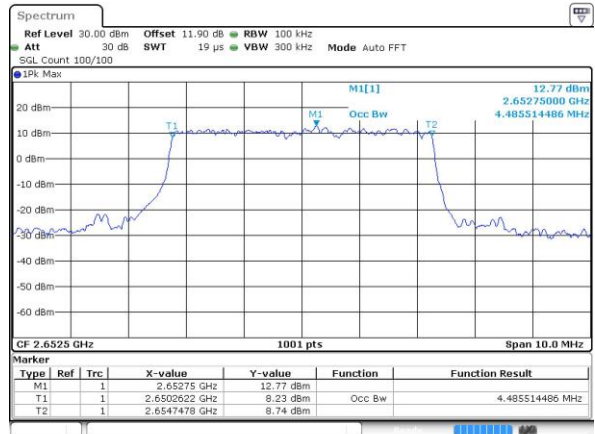

LTE Band 41

Lowest Channel / 5MHz / QPSK

Date: 14 JUN 2017 16:18:18

Lowest Channel / 5MHz / 16QAM

Date: 14 JUN 2017 16:18:29

Middle Channel / 5MHz / QPSK

Date: 14 JUN 2017 16:19:00

Middle Channel / 5MHz / 16QAM

Date: 14 JUN 2017 16:19:10

Highest Channel / 5MHz / QPSK

Date: 14 JUN 2017 16:19:42

Highest Channel / 5MHz / 16QAM

Date: 14 JUN 2017 16:19:52

LTE Band 41

Lowest Channel / 10MHz / QPSK

Date: 14 JUN 2017 16:20:23