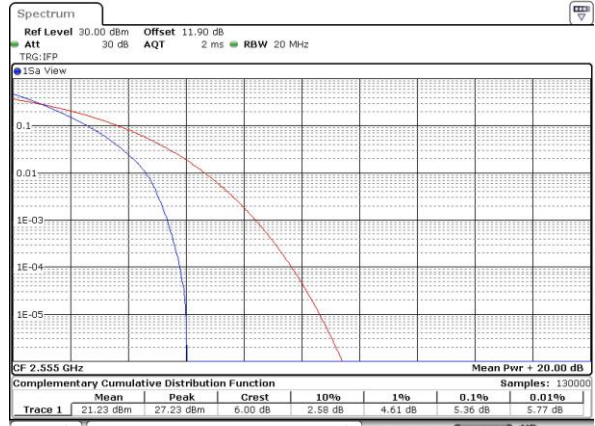

Note:

1. Normal Voltage =3.85 V. ; Battery End Point (BEP) =3.6 V. ; Maximum Voltage =4.2 V.
2. Note: The frequency fundamental emissions stay within the authorized frequency block.

LTE Band 41

Peak-to-Average Ratio

Mode	LTE Band 41 / 20MHz				
Mod.	QPSK		16QAM		Limit: 13dB
RB Size	1RB	Full RB	1RB	Full RB	Result
Lowest CH	4.32	5.36	5.48	6.26	PASS
Middle CH	4.84	5.54	5.83	6.55	
Highest CH	4.12	4.99	4.96	5.94	
Mode	LTE Band 41 / 20MHz				
Mod.	QPSK		64QAM		Limit: 13dB
RB Size	1RB	Full RB	1RB	Full RB	Result
Lowest CH	-	-	5.33	6.2	PASS
Middle CH	-	-	5.54	6.49	
Highest CH	-	-	4.96	5.88	

LTE Band 41 / 20MHz / QPSK

Lowest Channel / 1RB

Date: 14 JUN 2017 16:40:40

Lowest Channel / Full RB

Date: 14 JUN 2017 16:40:54

Middle Channel / 1RB

Date: 14 JUN 2017 16:41:10

Middle Channel / Full RB