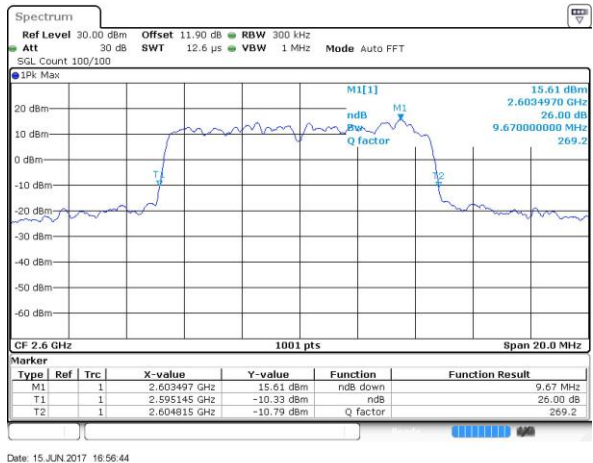

Highest Channel / 20MHz / QPSK

Date: 14 JUN 2017 16:26:16

Highest Channel / 20MHz / 16QAM

Date: 14 JUN 2017 16:26:26

LTE Band 41

Lowest Channel / 5MHz / 64QAM

Date: 15 JUN 2017 16:55:21

Middle Channel / 5MHz / 64QAM

Date: 15 JUN 2017 16:55:42

Highest Channel / 5MHz / 64QAM

Date: 15 JUN 2017 16:56:02

LTE Band 41

Lowest Channel / 10MHz / 64QAM

Middle Channel / 10MHz / 64QAM

Highest Channel / 10MHz / 64QAM

LTE Band 41