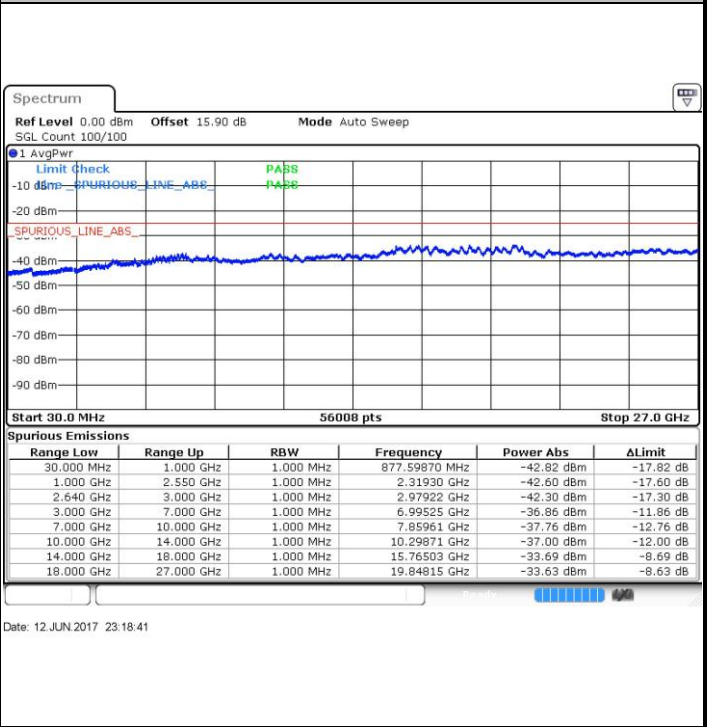

Date: 12 JUN 2017 22:28:59

LTE Band 38 / 5MHz

Lowest Channel / 64QAM

Middle Channel / 64QAM

LTE Band 38 / 5MHz

Highest Channel / 64QAM

LTE Band 38 / 10MHz

Lowest Channel / 64QAM

LTE Band 38 / 10MHz

Middle Channel / 64QAM

Highest Channel / 64QAM

LTE Band 38 / 15MHz

-

Lowest Channel / 64QAM

-

Middle Channel / 64QAM

LTE Band 38 / 15MHz

-

Highest Channel / 64QAM

LTE Band 38 / 20MHz

-

Lowest Channel / 64QAM

LTE Band 38 / 20MHz

-