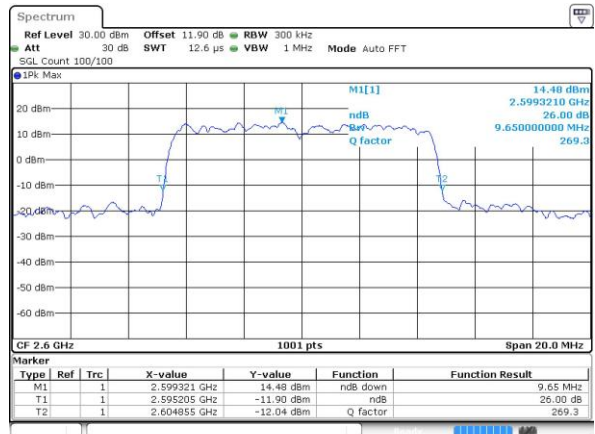

Date: 14 JUN 2017 16:19:31

Highest Channel / 5MHz / QPSK

Date: 14 JUN 2017 16:20:02

Highest Channel / 5MHz / 16QAM

Date: 14 JUN 2017 16:20:13

LTE Band 41

Lowest Channel / 10MHz / QPSK

Date: 14 JUN 2017 16:20:44

Lowest Channel / 10MHz / 16QAM

Date: 14 JUN 2017 16:20:54

Middle Channel / 10MHz / QPSK

Date: 14 JUN 2017 16:21:26

Middle Channel / 10MHz / 16QAM

Date: 14 JUN 2017 16:21:36

Highest Channel / 10MHz / QPSK

Date: 14 JUN 2017 16:22:07

Highest Channel / 10MHz / 16QAM

Date: 14 JUN 2017 16:22:17

LTE Band 41

Lowest Channel / 15MHz / QPSK

Date: 14 JUN 2017 16:22:48

Lowest Channel / 15MHz / 16QAM

Date: 14 JUN 2017 16:22:59

Middle Channel / 15MHz / QPSK