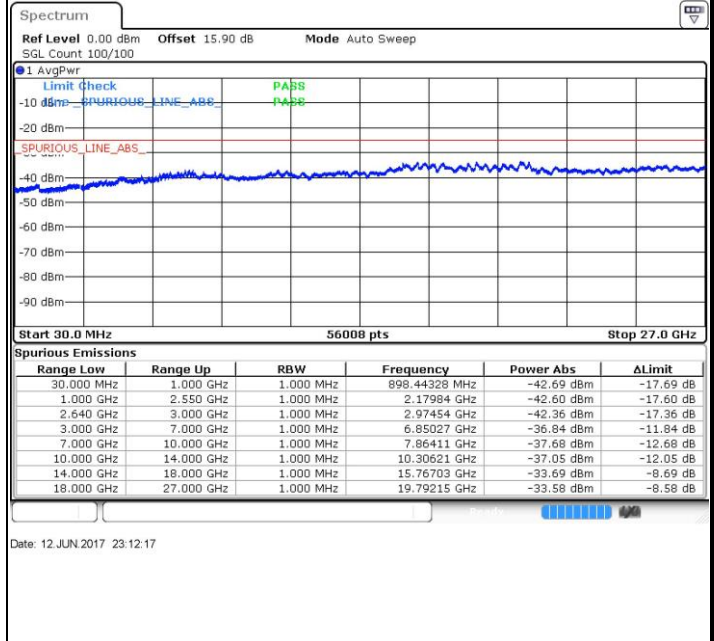

LTE Band 38 / 20MHz

Middle Channel / QPSK

Middle Channel / 16QAM

Date: 12 JUN 2017 22:26:15

Date: 12 JUN 2017 22:27:09

Highest Channel / QPSK

Highest Channel / 16QAM

Date: 12 JUN 2017 22:28:04

Date: 12 JUN 2017 22:28:59

LTE Band 38 / 5MHz

Lowest Channel / 64QAM

Middle Channel / 64QAM

LTE Band 38 / 5MHz

Highest Channel / 64QAM

LTE Band 38 / 10MHz

Lowest Channel / 64QAM

LTE Band 38 / 10MHz

Middle Channel / 64QAM

Highest Channel / 64QAM

LTE Band 38 / 15MHz

-

Lowest Channel / 64QAM

-

Middle Channel / 64QAM