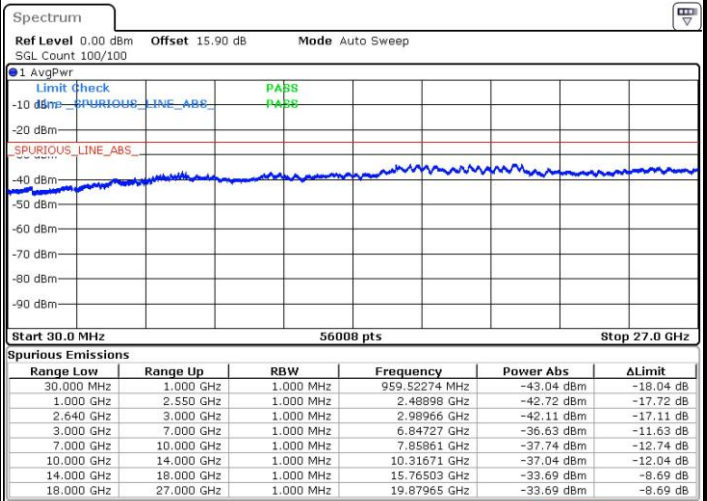

LTE Band 38 / 20MHz

Middle Channel / QPSK

Middle Channel / 16QAM

Date: 12 JUN 2017 22:26:15

Date: 12 JUN 2017 22:27:09

Highest Channel / QPSK

Highest Channel / 16QAM

Date: 12 JUN 2017 22:28:04

Date: 12 JUN 2017 22:28:59

LTE Band 38 / 5MHz

Lowest Channel / 64QAM

Middle Channel / 64QAM

LTE Band 38 / 5MHz

Highest Channel / 64QAM

LTE Band 38 / 10MHz

Lowest Channel / 64QAM

LTE Band 38 / 10MHz

Middle Channel / 64QAM

Highest Channel / 64QAM

LTE Band 38 / 15MHz

-

Lowest Channel / 64QAM

-

Middle Channel / 64QAM