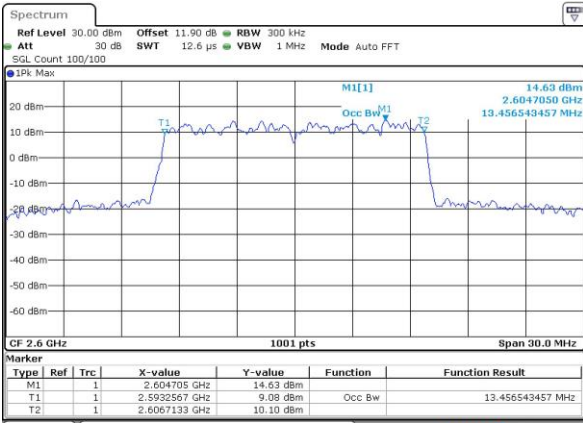

Highest Channel / 10MHz / 16QAM

Date: 14 JUN 2017 16:21:57

LTE Band 41

Lowest Channel / 15MHz / QPSK

Date: 14 JUN 2017 16:22:28

Lowest Channel / 15MHz / 16QAM

Date: 14 JUN 2017 16:22:38

Middle Channel / 15MHz / QPSK

Date: 14 JUN 2017 16:23:09

Middle Channel / 15MHz / 16QAM

Date: 14 JUN 2017 16:23:20

Highest Channel / 15MHz / QPSK

Date: 14 JUN 2017 16:23:51

Highest Channel / 15MHz / 16QAM

Date: 14 JUN 2017 16:24:01