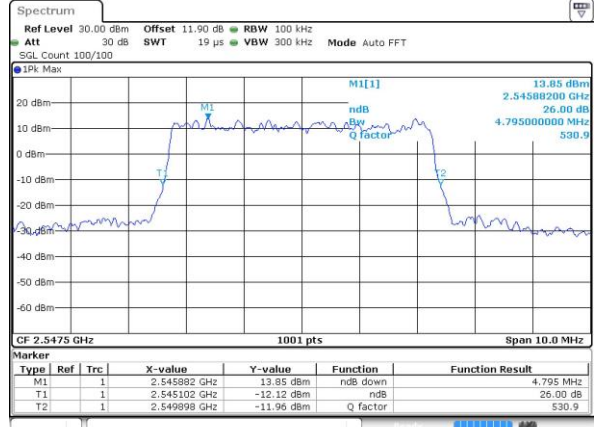

Lowest Channel / 5MHz / 16QAM

Date: 14 JUN 2017 16:18:49