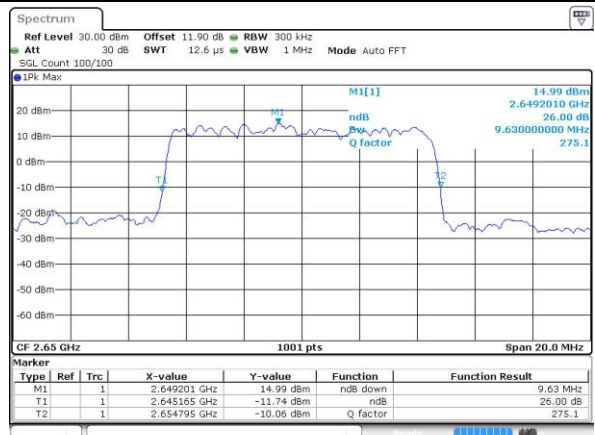

Date: 14 JUN 2017 16:19:31

Highest Channel / 5MHz / QPSK

Date: 14 JUN 2017 16:20:02

Highest Channel / 5MHz / 16QAM

Date: 14 JUN 2017 16:20:13

LTE Band 41

Lowest Channel / 10MHz / QPSK

Date: 14 JUN 2017 16:20:44

Lowest Channel / 10MHz / 16QAM

Date: 14 JUN 2017 16:20:54

Middle Channel / 10MHz / QPSK

Date: 14 JUN 2017 16:21:26

Middle Channel / 10MHz / 16QAM

Date: 14 JUN 2017 16:21:36

Highest Channel / 10MHz / QPSK

Date: 14 JUN 2017 16:22:07

Highest Channel / 10MHz / 16QAM

Date: 14 JUN 2017 16:22:17

LTE Band 41

Lowest Channel / 15MHz / QPSK

Date: 14 JUN 2017 16:22:48

Lowest Channel / 15MHz / 16QAM

Date: 14 JUN 2017 16:22:59

Middle Channel / 15MHz / QPSK