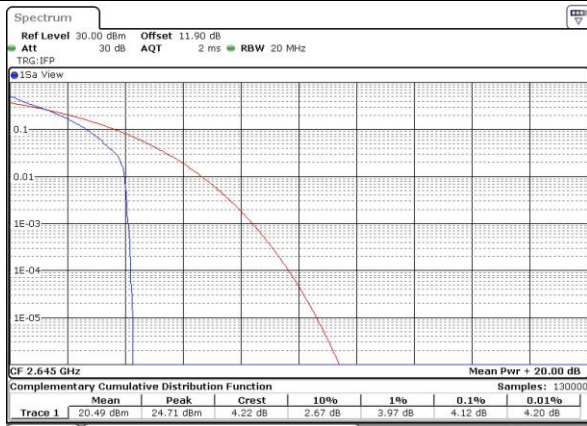

Note:

1. Normal Voltage =3.85 V. ; Battery End Point (BEP) =3.6 V. ; Maximum Voltage =4.2 V.
2. Note: The frequency fundamental emissions stay within the authorized frequency block.

LTE Band 41

Peak-to-Average Ratio

LTE Band 41 / 20MHz / QPSK

Lowest Channel / 1RB

Date: 14 JUN 2017 16:40:40

Lowest Channel / Full RB

Date: 14 JUN 2017 16:40:54

Middle Channel / 1RB

Date: 14 JUN 2017 16:41:10

Middle Channel / Full RB

Date: 14 JUN 2017 16:41:25

Highest Channel / 1RB

Date: 14 JUN 2017 16:41:40

Highest Channel / Full RB

Date: 14 JUN 2017 16:41:54

LTE Band 41 / 20MHz / 16QAM

Lowest Channel / 1RB

Date: 14 JUN 2017 16:39:03