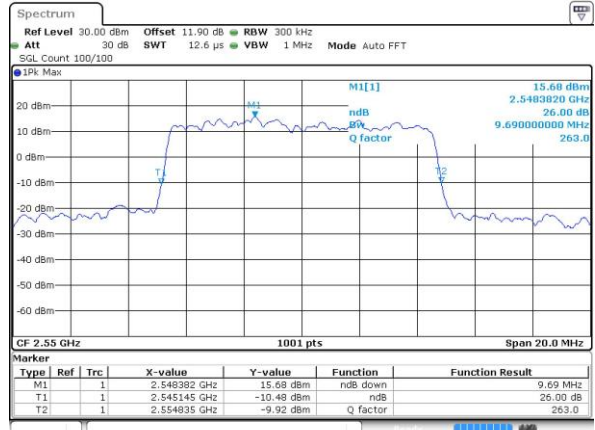

Lowest Channel / 10MHz / 16QAM

Date: 14 JUN 2017 16:20:54