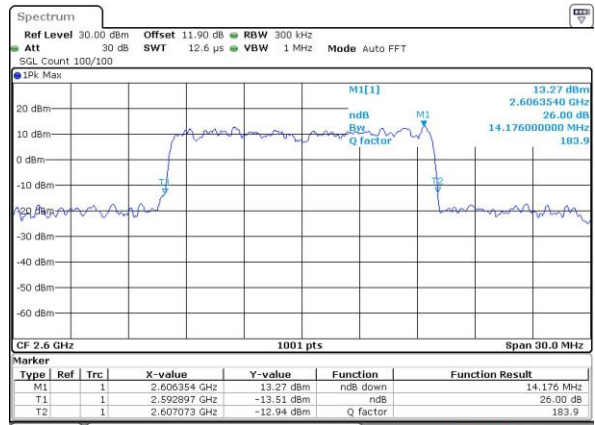

Lowest Channel / 10MHz / 16QAM

Date: 14 JUN 2017 16:20:54

Middle Channel / 10MHz / QPSK

Date: 14 JUN 2017 16:21:26

Middle Channel / 10MHz / 16QAM

Date: 14 JUN 2017 16:21:36

Highest Channel / 10MHz / QPSK

Date: 14 JUN 2017 16:22:07

Highest Channel / 10MHz / 16QAM

Date: 14 JUN 2017 16:22:17

LTE Band 41

Lowest Channel / 15MHz / QPSK

Date: 14 JUN 2017 16:22:48

Lowest Channel / 15MHz / 16QAM

Date: 14 JUN 2017 16:22:59

Middle Channel / 15MHz / QPSK

Date: 14 JUN 2017 16:23:30

Middle Channel / 15MHz / 16QAM

Date: 14 JUN 2017 16:23:40

Highest Channel / 15MHz / QPSK

Date: 14 JUN 2017 16:24:11

Highest Channel / 15MHz / 16QAM

Date: 14 JUN 2017 16:24:22

LTE Band 41