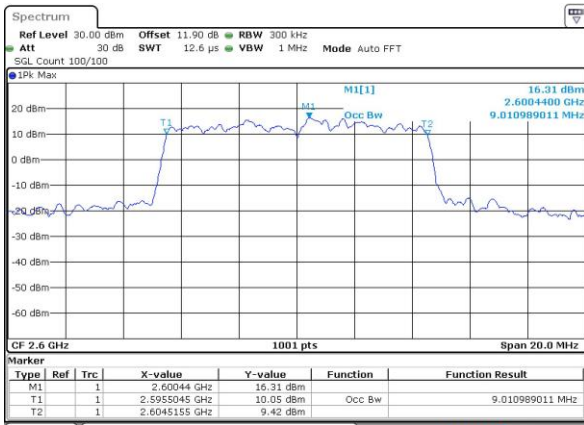

Date: 14 JUN 2017 16:19:10

Highest Channel / 5MHz / QPSK

Date: 14 JUN 2017 16:19:42

Highest Channel / 5MHz / 16QAM

Date: 14 JUN 2017 16:19:52

LTE Band 41

Lowest Channel / 10MHz / QPSK

Date: 14 JUN 2017 16:20:23

Lowest Channel / 10MHz / 16QAM

Date: 14 JUN 2017 16:20:34

Middle Channel / 10MHz / QPSK

Date: 14 JUN 2017 16:21:05

Middle Channel / 10MHz / 16QAM

Date: 14 JUN 2017 16:21:15

Highest Channel / 10MHz / QPSK

Date: 14 JUN 2017 16:21:46