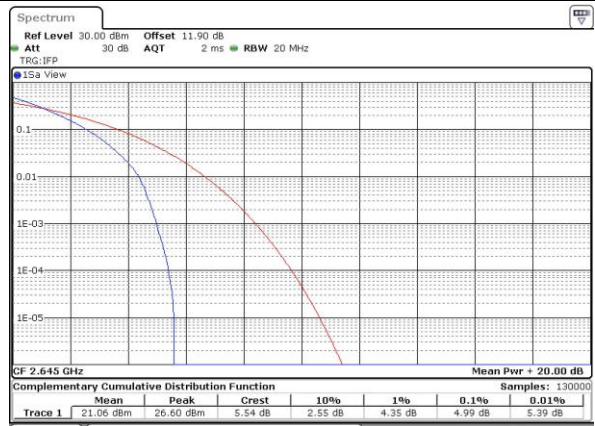

Note:

1. Normal Voltage =3.85 V. ; Battery End Point (BEP) =3.6 V. ; Maximum Voltage =4.2 V.
2. Note: The frequency fundamental emissions stay within the authorized frequency block.

LTE Band 41

Peak-to-Average Ratio

LTE Band 41 / 20MHz / QPSK

Lowest Channel / 1RB

Date: 14 JUN 2017 16:40:40

Lowest Channel / Full RB

Date: 14 JUN 2017 16:40:54

Middle Channel / 1RB

Date: 14 JUN 2017 16:41:10

Middle Channel / Full RB

Date: 14 JUN 2017 16:41:25

Highest Channel / 1RB

Date: 14 JUN 2017 16:41:40

Highest Channel / Full RB

Date: 14 JUN 2017 16:41:54

LTE Band 41 / 20MHz / 16QAM

Lowest Channel / 1RB

Date: 14 JUN 2017 16:39:03