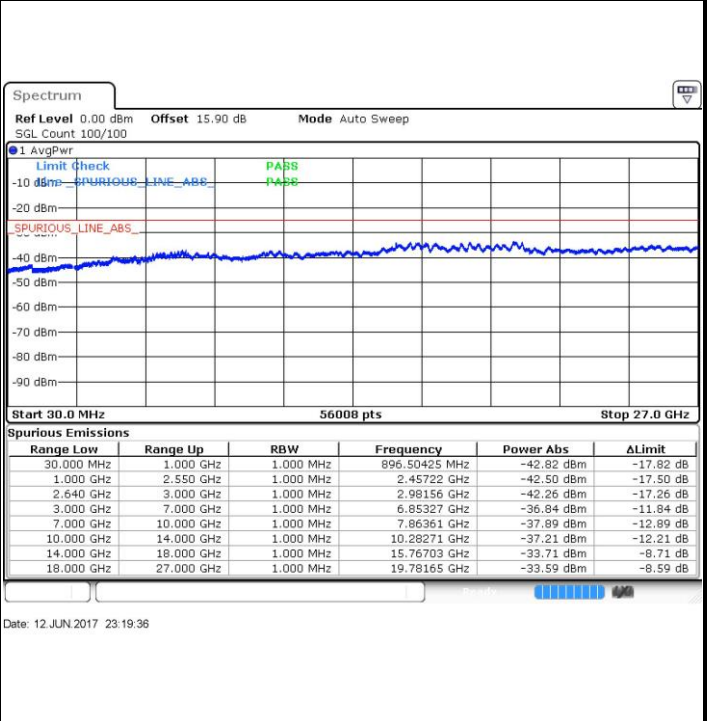

Date: 12 JUN 2017 22:28:59

LTE Band 38 / 5MHz

Lowest Channel / 64QAM

Middle Channel / 64QAM

LTE Band 38 / 5MHz

Highest Channel / 64QAM

LTE Band 38 / 10MHz

Lowest Channel / 64QAM

LTE Band 38 / 10MHz

Middle Channel / 64QAM

Highest Channel / 64QAM

LTE Band 38 / 15MHz

-

Lowest Channel / 64QAM

-

Middle Channel / 64QAM

LTE Band 38 / 15MHz

-

Highest Channel / 64QAM

LTE Band 38 / 20MHz

-

Lowest Channel / 64QAM

LTE Band 38 / 20MHz

-