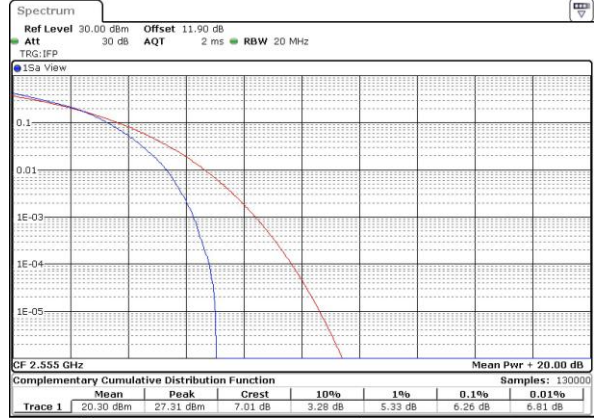

LTE Band 41 / 20MHz / QPSK

Lowest Channel / 1RB

Date: 14 JUN 2017 16:40:40

Lowest Channel / Full RB

Date: 14 JUN 2017 16:40:54

Middle Channel / 1RB

Date: 14 JUN 2017 16:41:10

Middle Channel / Full RB

Date: 14 JUN 2017 16:41:25

Highest Channel / 1RB

Date: 14 JUN 2017 16:41:40

Highest Channel / Full RB

Date: 14 JUN 2017 16:41:54

LTE Band 41 / 20MHz / 16QAM

Lowest Channel / 1RB

Date: 14 JUN 2017 16:39:03

Lowest Channel / Full RB

Date: 14 JUN 2017 16:39:19

Middle Channel / 1RB

Date: 14 JUN 2017 16:39:36

Middle Channel / Full RB

Date: 14 JUN 2017 16:39:52

Highest Channel / 1RB

Date: 14 JUN 2017 16:40:09