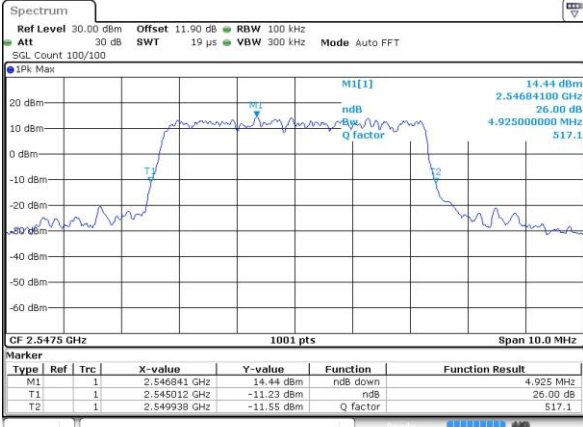

LTE Band 41

Lowest Channel / 5MHz / QPSK

Date: 14 JUN 2017 16:18:39