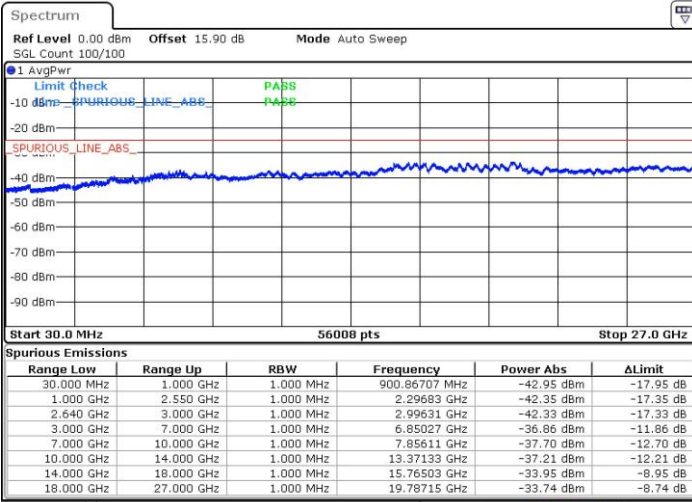

LTE Band 38 / 20MHz

Middle Channel / QPSK

Middle Channel / 16QAM

Date: 12 JUN 2017 22:26:15

Date: 12 JUN 2017 22:27:09

Highest Channel / QPSK

Highest Channel / 16QAM

Date: 12 JUN 2017 22:28:04

Date: 12 JUN 2017 22:28:59

LTE Band 38 / 5MHz

Lowest Channel / 64QAM

Middle Channel / 64QAM

LTE Band 38 / 5MHz

Highest Channel / 64QAM

LTE Band 38 / 10MHz

Lowest Channel / 64QAM

LTE Band 38 / 10MHz

Middle Channel / 64QAM

Highest Channel / 64QAM

LTE Band 38 / 15MHz

-

Lowest Channel / 64QAM

-

Middle Channel / 64QAM