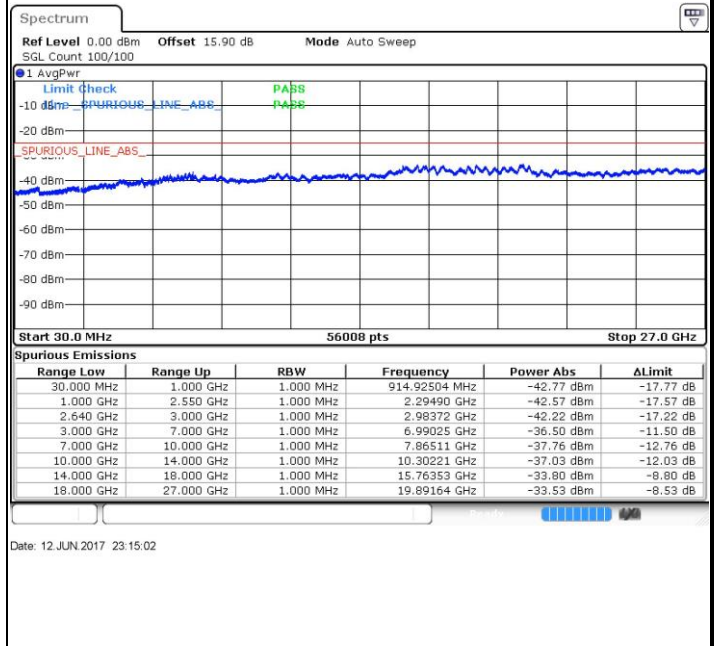

LTE Band 38 / 20MHz

Middle Channel / QPSK

Middle Channel / 16QAM

Date: 12 JUN 2017 22:26:15

Date: 12 JUN 2017 22:27:09

Highest Channel / QPSK

Highest Channel / 16QAM

Date: 12 JUN 2017 22:28:04

Date: 12 JUN 2017 22:28:59

LTE Band 38 / 5MHz

Lowest Channel / 64QAM

Middle Channel / 64QAM

LTE Band 38 / 5MHz

Highest Channel / 64QAM

LTE Band 38 / 10MHz

Lowest Channel / 64QAM

LTE Band 38 / 10MHz

Middle Channel / 64QAM

Highest Channel / 64QAM

LTE Band 38 / 15MHz

-

Lowest Channel / 64QAM

-

Middle Channel / 64QAM

LTE Band 38 / 15MHz

-

Highest Channel / 64QAM

LTE Band 38 / 20MHz

-

Lowest Channel / 64QAM

LTE Band 38 / 20MHz

-