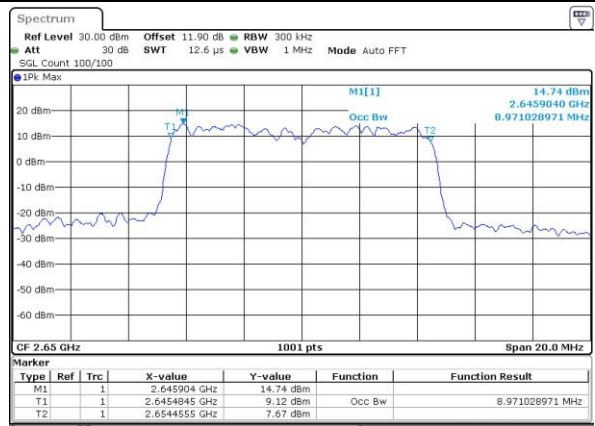

Date: 14 JUN 2017 16:19:10

Highest Channel / 5MHz / QPSK

Date: 14 JUN 2017 16:19:42

Highest Channel / 5MHz / 16QAM

Date: 14 JUN 2017 16:19:52

LTE Band 41

Lowest Channel / 10MHz / QPSK

Date: 14 JUN 2017 16:20:23

Lowest Channel / 10MHz / 16QAM

Date: 14 JUN 2017 16:20:34

Middle Channel / 10MHz / QPSK

Date: 14 JUN 2017 16:21:05

Middle Channel / 10MHz / 16QAM

Date: 14 JUN 2017 16:21:15

Highest Channel / 10MHz / QPSK

Date: 14 JUN 2017 16:21:46

Highest Channel / 10MHz / 16QAM

Date: 14 JUN 2017 16:21:57

LTE Band 41

Lowest Channel / 15MHz / QPSK

Date: 14 JUN 2017 16:22:28

Lowest Channel / 15MHz / 16QAM

Date: 14 JUN 2017 16:22:38

Middle Channel / 15MHz / QPSK