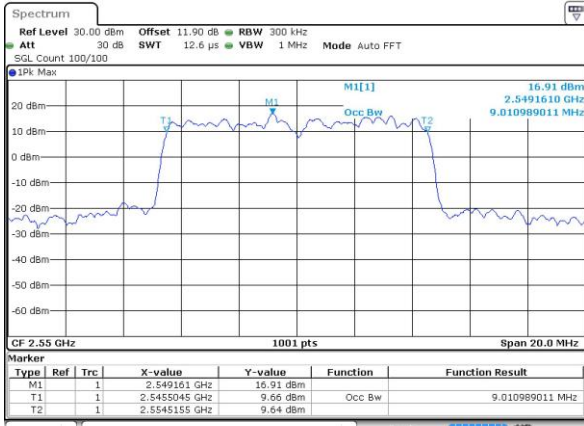

Date: 14 JUN 2017 16:19:10

Highest Channel / 5MHz / QPSK

Date: 14 JUN 2017 16:19:42

Highest Channel / 5MHz / 16QAM

Date: 14 JUN 2017 16:19:52

LTE Band 41

Lowest Channel / 10MHz / QPSK

Date: 14 JUN 2017 16:20:23