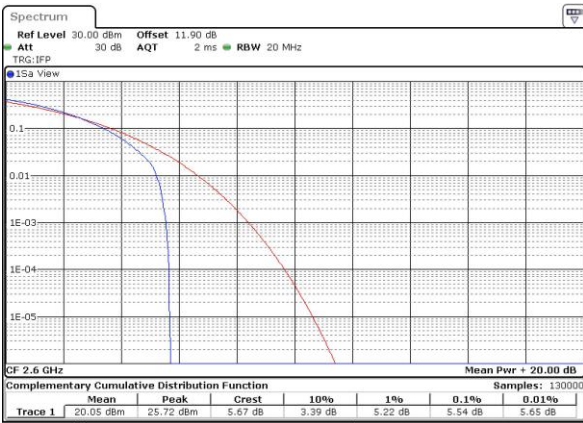

Lowest Channel / Full RB

Date: 14 JUN 2017 16:39:19

Middle Channel / 1RB

Date: 14 JUN 2017 16:39:36

Middle Channel / Full RB

Date: 14 JUN 2017 16:39:52

Highest Channel / 1RB

Date: 14 JUN 2017 16:40:09

Highest Channel / Full RB

Date: 14 JUN 2017 16:40:24

LTE Band 41 / 20MHz / 64QAM

Lowest Channel / 1RB

Date: 15 JUN 2017 17:03:59

Lowest Channel / Full RB

Date: 15 JUN 2017 17:04:14

Middle Channel / 1RB

Date: 15 JUN 2017 17:04:33

Middle Channel / Full RB

Date: 15 JUN 2017 17:04:49

Highest Channel / 1RB

Date: 15 JUN 2017 17:05:05

Highest Channel / Full RB

Date: 15 JUN 2017 17:05:20

26dB Bandwidth