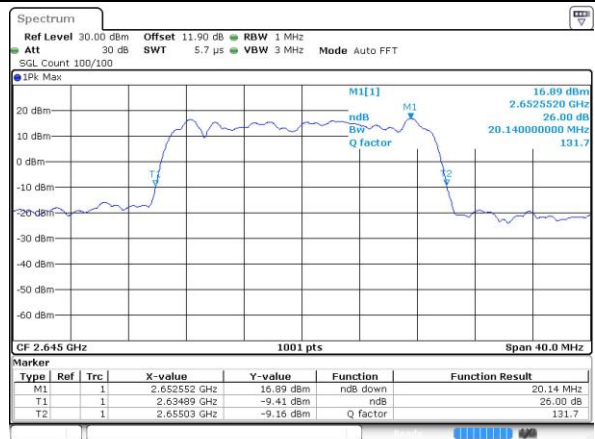

Date: 15 JUN 2017 16:55:42

Highest Channel / 5MHz / 64QAM

Date: 15 JUN 2017 16:56:02

LTE Band 41

Lowest Channel / 10MHz / 64QAM

Middle Channel / 10MHz / 64QAM

Highest Channel / 10MHz / 64QAM

LTE Band 41

Lowest Channel / 15MHz / 64QAM

Middle Channel / 15MHz / 64QAM

Highest Channel / 15MHz / 64QAM

LTE Band 41

Lowest Channel / 20MHz / 64QAM

Date: 15 JUN 2017 16:58:28

Middle Channel / 20MHz / 64QAM

Date: 15 JUN 2017 16:58:49

Highest Channel / 20MHz / 64QAM

Date: 15 JUN 2017 16:59:09

Occupied Bandwidth

Mode	LTE Band 41 : 99%OBW(MHz)											
BW	1.4MHz		3MHz		5MHz		10MHz		15MHz		20MHz	
Mod.	QPSK	16QAM	QPSK	16QAM	QPSK	16QAM	QPSK	16QAM	QPSK	16QAM	QPSK	16QAM
Lowest CH	-	-	-	-	4.48	4.51	9.01	9.07	13.46	13.49	18.34	18.54
Middle CH	-	-	-	-	4.49	4.48	9.01	9.01	13.46	13.37	18.42	18.42
Highest CH	-	-	-	-	4.46	4.49	9.05	8.97	13.4	13.4	18.46	18.46
Mode	LTE Band 41 : 99%OBW(MHz)											
BW	1.4MHz		3MHz		5MHz		10MHz		15MHz		20MHz	
Mod.	QPSK	64QAM	QPSK	64QAM	QPSK	64QAM	QPSK	64QAM	QPSK	64QAM	QPSK	64QAM
Lowest CH	-	-	-	-	-	4.49	-	9.01	-	13.37	-	18.26
Middle CH	-	-	-	-	-	4.5	-	9.01	-	13.49	-	18.42
Highest CH	-	-	-	-	-	4.49	-	8.99	-	13.4	-	18.38