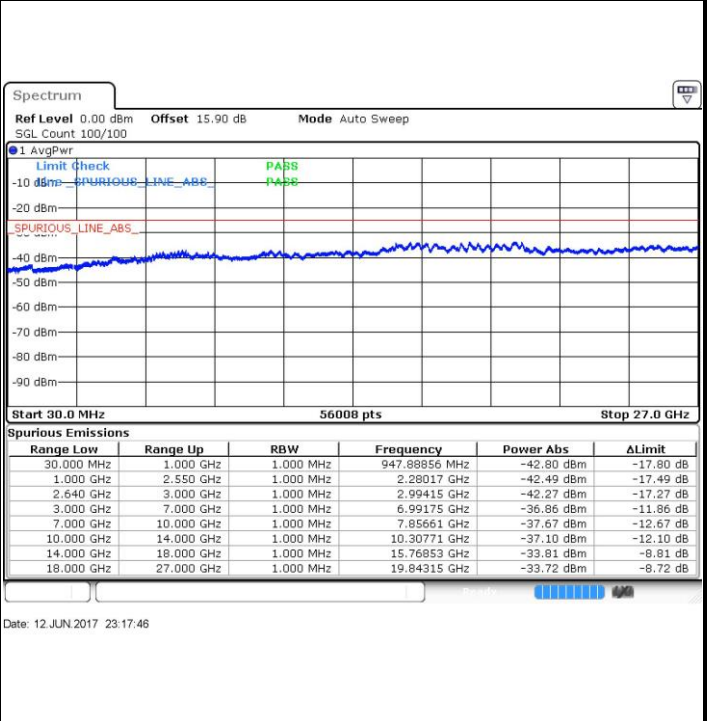

Date: 12 JUN 2017 22:28:59

LTE Band 38 / 5MHz

Lowest Channel / 64QAM

Middle Channel / 64QAM

LTE Band 38 / 5MHz

Highest Channel / 64QAM

LTE Band 38 / 10MHz

Lowest Channel / 64QAM

LTE Band 38 / 10MHz

Middle Channel / 64QAM

Highest Channel / 64QAM

LTE Band 38 / 15MHz

-

Lowest Channel / 64QAM

-

Middle Channel / 64QAM

LTE Band 38 / 15MHz

-

Highest Channel / 64QAM

LTE Band 38 / 20MHz

-

Lowest Channel / 64QAM

LTE Band 38 / 20MHz

-

Note:

1. Normal Voltage =3.85 V. ; Battery End Point (BEP) =3.6 V. ; Maximum Voltage =4.2 V.
2. Note: The frequency fundamental emissions stay within the authorized frequency block.

LTE Band 41

Peak-to-Average Ratio