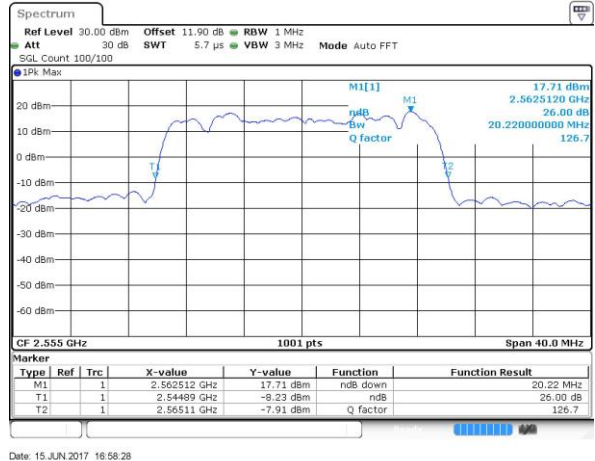

Date: 15 JUN 2017 16:55:42

Highest Channel / 5MHz / 64QAM

Date: 15 JUN 2017 16:56:02

LTE Band 41

Lowest Channel / 10MHz / 64QAM

Middle Channel / 10MHz / 64QAM

Highest Channel / 10MHz / 64QAM

LTE Band 41

Lowest Channel / 15MHz / 64QAM

Middle Channel / 15MHz / 64QAM

Highest Channel / 15MHz / 64QAM

LTE Band 41

Lowest Channel / 20MHz / 64QAM

Date: 15 JUN 2017 16:58:28

Middle Channel / 20MHz / 64QAM

Date: 15 JUN 2017 16:58:49