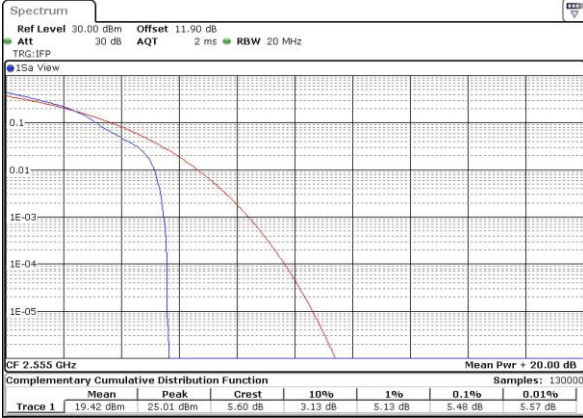

Date: 14 JUN 2017 16:41:25

Highest Channel / 1RB

Date: 14 JUN 2017 16:41:40

Highest Channel / Full RB

Date: 14 JUN 2017 16:41:54

LTE Band 41 / 20MHz / 16QAM

Lowest Channel / 1RB

Date: 14 JUN 2017 16:39:03

Lowest Channel / Full RB

Date: 14 JUN 2017 16:39:19

Middle Channel / 1RB

Date: 14 JUN 2017 16:39:36

Middle Channel / Full RB

Date: 14 JUN 2017 16:39:52

Highest Channel / 1RB

Date: 14 JUN 2017 16:40:09