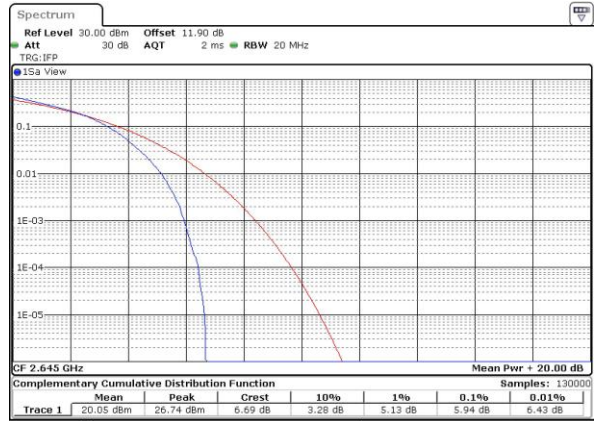

Date: 14 JUN 2017 16:41:25

Highest Channel / 1RB

Date: 14 JUN 2017 16:41:40

Highest Channel / Full RB

Date: 14 JUN 2017 16:41:54

LTE Band 41 / 20MHz / 16QAM

Lowest Channel / 1RB

Date: 14 JUN 2017 16:39:03

Lowest Channel / Full RB

Date: 14 JUN 2017 16:39:19

Middle Channel / 1RB

Date: 14 JUN 2017 16:39:36

Middle Channel / Full RB

Date: 14 JUN 2017 16:39:52

Highest Channel / 1RB

Date: 14 JUN 2017 16:40:09

Highest Channel / Full RB

Date: 14 JUN 2017 16:40:24

LTE Band 41 / 20MHz / 64QAM

Lowest Channel / 1RB

Date: 15 JUN 2017 17:03:59

Lowest Channel / Full RB

Date: 15 JUN 2017 17:04:14

Middle Channel / 1RB

Date: 15 JUN 2017 17:04:33

Middle Channel / Full RB

Date: 15 JUN 2017 17:04:49

Highest Channel / 1RB

Date: 15 JUN 2017 17:05:05

Highest Channel / Full RB

Date: 15 JUN 2017 17:05:20

26dB Bandwidth