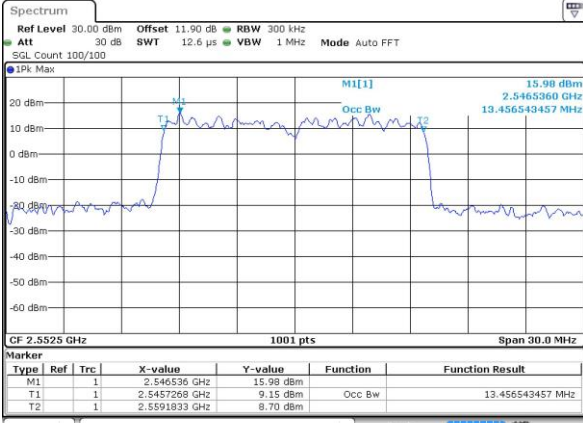

Highest Channel / 10MHz / 16QAM

Date: 14 JUN 2017 16:21:57

LTE Band 41

Lowest Channel / 15MHz / QPSK

Date: 14 JUN 2017 16:22:28

Lowest Channel / 15MHz / 16QAM

Date: 14 JUN 2017 16:22:38

Middle Channel / 15MHz / QPSK

Date: 14 JUN 2017 16:23:09

Middle Channel / 15MHz / 16QAM

Date: 14 JUN 2017 16:23:20

Highest Channel / 15MHz / QPSK

Date: 14 JUN 2017 16:23:51

Highest Channel / 15MHz / 16QAM

Date: 14 JUN 2017 16:24:01