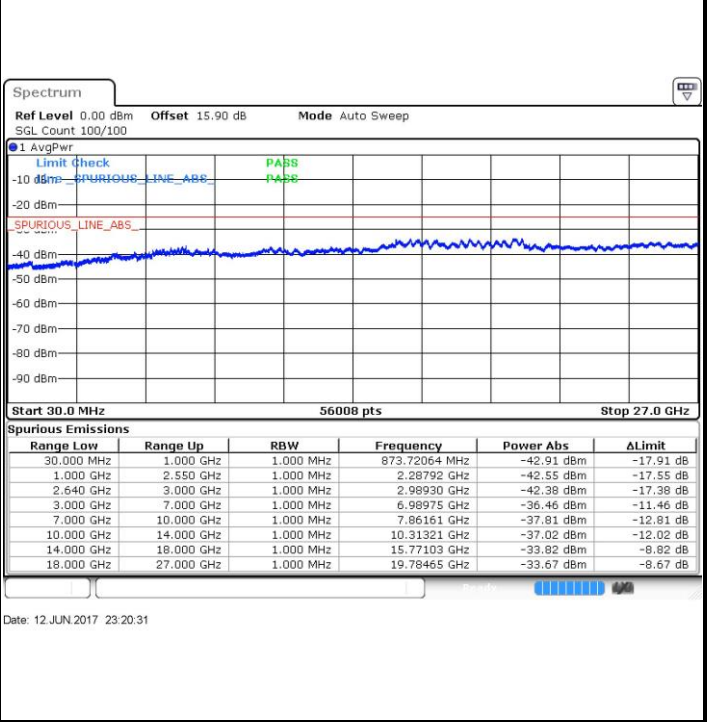

LTE Band 38 / 10MHz

Middle Channel / 64QAM

Highest Channel / 64QAM

LTE Band 38 / 15MHz

-

Lowest Channel / 64QAM

-

Middle Channel / 64QAM

LTE Band 38 / 15MHz

-

Highest Channel / 64QAM

LTE Band 38 / 20MHz

-

Lowest Channel / 64QAM

LTE Band 38 / 20MHz

-

Middle Channel / 64QAM

-

Highest Channel / 64QAM

Frequency Stability

Test Conditions		LTE Band 38 (QPSK) / Middle Channel	Limit
Temperature (°C)	Voltage (Volt)	BW 10MHz	Note 2.
		Deviation (ppm)	Result
50	Normal Voltage	0.0088	PASS
40	Normal Voltage	0.0087	
30	Normal Voltage	0.0070	
20(Ref.)	Normal Voltage	0.0000	
10	Normal Voltage	0.0084	
0	Normal Voltage	0.0099	
-10	Normal Voltage	0.0072	
-20	Normal Voltage	0.0079	
-30	Normal Voltage	0.0070	
20	Maximum Voltage	0.0071	
20	Normal Voltage	0.0000	
20	Battery End Point	0.0064	

Note:

1. Normal Voltage =3.85 V. ; Battery End Point (BEP) =3.6 V. ; Maximum Voltage =4.2 V.
2. Note: The frequency fundamental emissions stay within the authorized frequency block.

LTE Band 41

Peak-to-Average Ratio