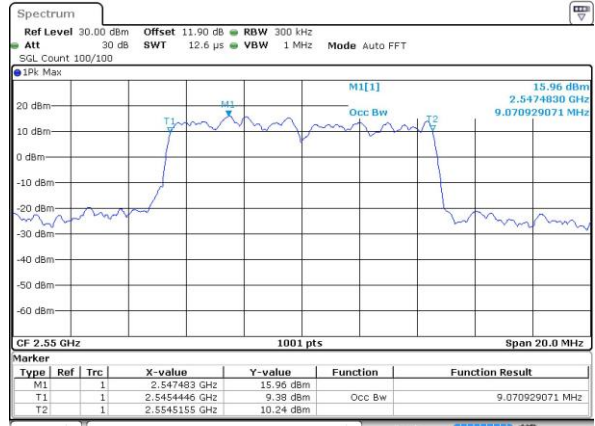

Date: 14 JUN 2017 16:19:10

Highest Channel / 5MHz / QPSK

Date: 14 JUN 2017 16:19:42

Highest Channel / 5MHz / 16QAM

Date: 14 JUN 2017 16:19:52

LTE Band 41

Lowest Channel / 10MHz / QPSK

Date: 14 JUN 2017 16:20:23

Lowest Channel / 10MHz / 16QAM

Date: 14 JUN 2017 16:20:34

Middle Channel / 10MHz / QPSK

Date: 14 JUN 2017 16:21:05

Middle Channel / 10MHz / 16QAM

Date: 14 JUN 2017 16:21:15

Highest Channel / 10MHz / QPSK

Date: 14 JUN 2017 16:21:46