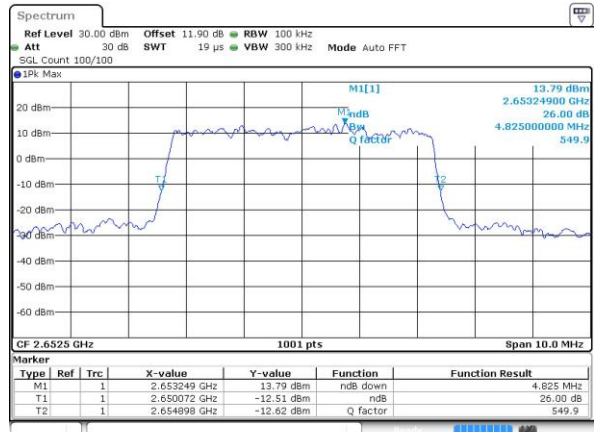

LTE Band 41

Lowest Channel / 5MHz / QPSK

Date: 14 JUN 2017 16:18:39

Lowest Channel / 5MHz / 16QAM

Date: 14 JUN 2017 16:18:49

Middle Channel / 5MHz / QPSK

Date: 14 JUN 2017 16:19:21

Middle Channel / 5MHz / 16QAM

Date: 14 JUN 2017 16:19:31

Highest Channel / 5MHz / QPSK

Date: 14 JUN 2017 16:20:02

Highest Channel / 5MHz / 16QAM

Date: 14 JUN 2017 16:20:13

LTE Band 41

Lowest Channel / 10MHz / QPSK

Date: 14 JUN 2017 16:20:44