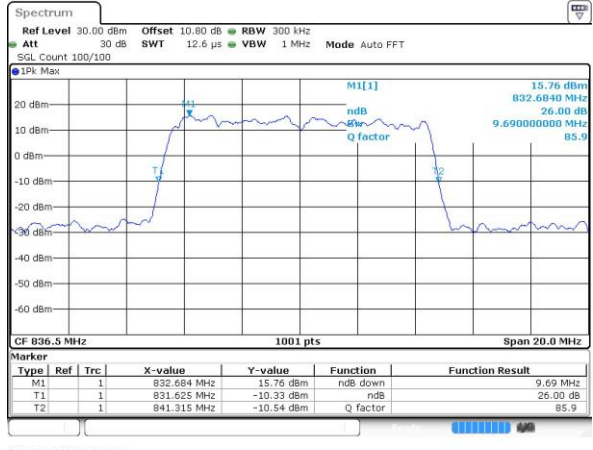

Middle Channel / 5MHz / 64QAM

Date: 15 JUN 2017 01:21:54

Highest Channel / 5MHz / 64QAM

Date: 15 JUN 2017 01:23:08

LTE Band 26

Lowest Channel / 10MHz / 64QAM

Date: 15 JUN 2017 01:26:41

Middle Channel / 10MHz / 64QAM

Date: 15 JUN 2017 01:30:14

Highest Channel / 10MHz / 64QAM

Date: 15 JUN 2017 01:31:29

LTE Band 26

Lowest Channel / 15MHz / 64QAM

Date: 15 JUN 2017 01:35:02

Middle Channel / 15MHz / 64QAM

Date: 15 JUN 2017 01:38:34