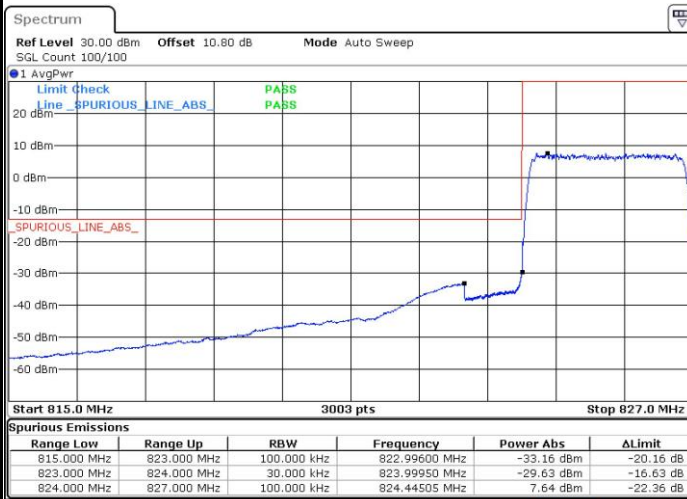

Date: 15 JUN 2017 00:53:18

Highest Band Edge / 1 RB

Date: 15 JUN 2017 01:05:05

Lowest Band Edge / Full RB

Date: 15 JUN 2017 01:00:01

Highest Band Edge / Full RB

Date: 15 JUN 2017 01:01:31

LTE Band 26 / 3MHz / QPSK

Lowest Band Edge / 1RB

Date: 14 JUN 2017 21:50:25

Highest Band Edge / 1 RB

Date: 14 JUN 2017 21:56:34

Lowest Band Edge / Full RB

Date: 14 JUN 2017 21:46:57

Highest Band Edge / Full RB

Date: 14 JUN 2017 22:00:01

LTE Band 26 / 3MHz / 16QAM

Lowest Band Edge / 1 RB

Date: 14 JUN 2017 21:49:16

Highest Band Edge / 1 RB

Date: 14 JUN 2017 21:57:43

Lowest Band Edge / Full RB

Date: 14 JUN 2017 21:48:07

Highest Band Edge / Full RB

Date: 14 JUN 2017 21:58:52

LTE Band 26 / 3MHz / 64QAM

Lowest Band Edge / 1 RB

Date: 15 JUN 2017 01:12:17

Highest Band Edge / 1 RB

Date: 15 JUN 2017 01:15:56

Lowest Band Edge / Full RB

Date: 15 JUN 2017 01:11:08