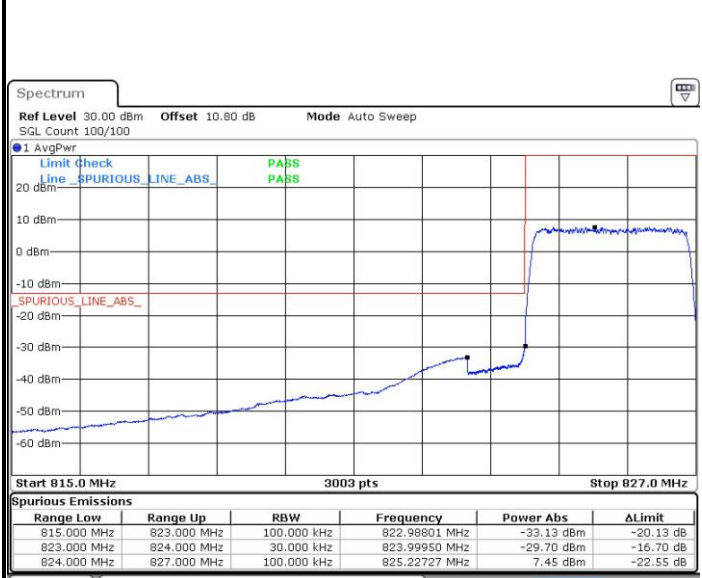

Lowest Band Edge / 1RB

Date: 14 JUN 2017 21:50:25

Highest Band Edge / 1 RB

Date: 14 JUN 2017 21:56:34

Lowest Band Edge / Full RB

Date: 14 JUN 2017 21:46:57

Highest Band Edge / Full RB

Date: 14 JUN 2017 22:00:01

LTE Band 26 / 3MHz / 16QAM

Lowest Band Edge / 1 RB

Date: 14 JUN 2017 21:49:16

Highest Band Edge / 1 RB

Date: 14 JUN 2017 21:57:43

Lowest Band Edge / Full RB

Date: 14 JUN 2017 21:48:07

Highest Band Edge / Full RB

Date: 14 JUN 2017 21:58:52

LTE Band 26 / 3MHz / 64QAM

Lowest Band Edge / 1 RB

Date: 15 JUN 2017 01:12:17

Highest Band Edge / 1 RB

Date: 15 JUN 2017 01:15:56

Lowest Band Edge / Full RB

Date: 15 JUN 2017 01:11:08

Highest Band Edge / Full RB

Date: 15 JUN 2017 01:17:06