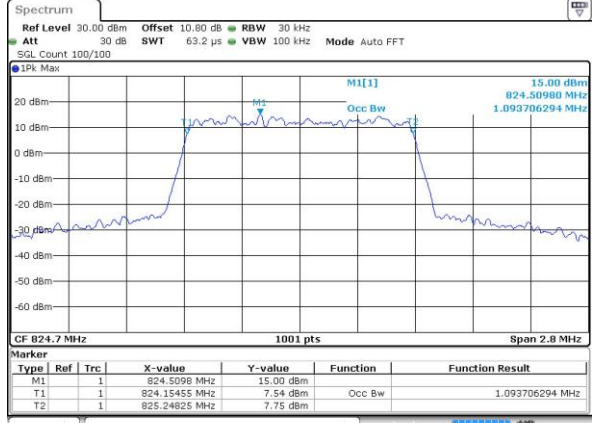

Date: 14 JUN 2017 22:44:58

Highest Channel / 15MHz / 16QAM

Date: 14 JUN 2017 22:45:09

LTE Band 26

Lowest Channel / 1.4MHz / 64QAM

Date: 15 JUN 2017 01:06:05

Middle Channel / 1.4MHz / 64QAM

Date: 15 JUN 2017 01:07:19

Highest Channel / 1.4MHz / 64QAM

Date: 15 JUN 2017 01:08:34

LTE Band 26

Lowest Channel / 3MHz / 64QAM

Date: 15 JUN 2017 01:09:49

Middle Channel / 3MHz / 64QAM

Date: 15 JUN 2017 01:13:23

Highest Channel / 3MHz / 64QAM