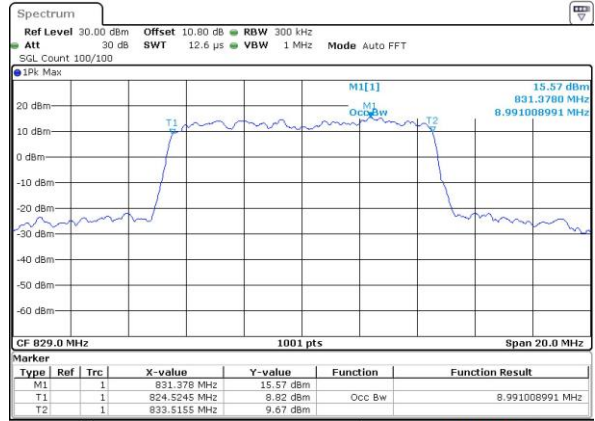

Date: 14 JUN 2017 22:11:46

LTE Band 26

Lowest Channel / 10MHz / QPSK

Date: 14 JUN 2017 22:18:42

Lowest Channel / 10MHz / 16QAM

Date: 14 JUN 2017 22:18:52

Middle Channel / 10MHz / QPSK

Date: 14 JUN 2017 22:25:48

Middle Channel / 10MHz / 16QAM

Date: 14 JUN 2017 22:25:58

Highest Channel / 10MHz / QPSK

Date: 14 JUN 2017 22:28:18

Highest Channel / 10MHz / 16QAM

Date: 14 JUN 2017 22:28:28

LTE Band 26

Lowest Channel / 15MHz / QPSK