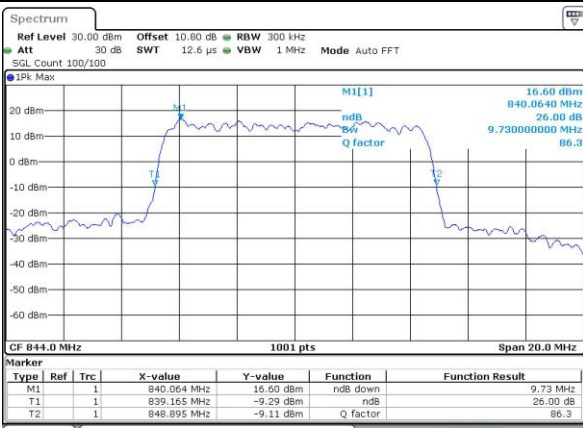

LTE Band 26

Lowest Channel / 10MHz / QPSK

Date: 14 JUN 2017 22:19:13

Lowest Channel / 10MHz / 16QAM

Date: 14 JUN 2017 22:19:03

Middle Channel / 10MHz / QPSK

Date: 14 JUN 2017 22:28:19

Middle Channel / 10MHz / 16QAM

Date: 14 JUN 2017 22:28:09

Highest Channel / 10MHz / QPSK

Date: 14 JUN 2017 22:28:49

Highest Channel / 10MHz / 16QAM

Date: 14 JUN 2017 22:28:38

LTE Band 26

Lowest Channel / 15MHz / QPSK

Date: 14 JUN 2017 22:35:54