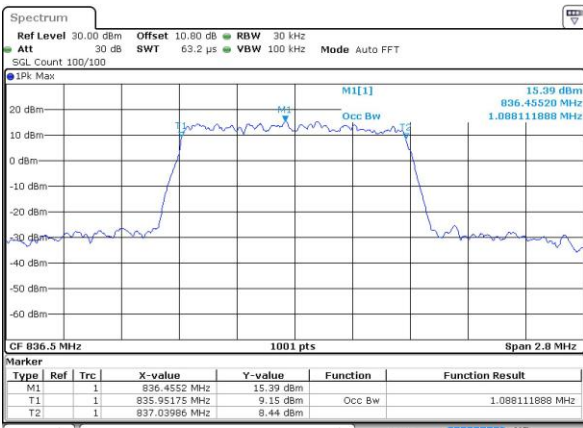

LTE Band 26

Lowest Channel / 1.4MHz / QPSK

Lowest Channel / 1.4MHz / 16QAM

Middle Channel / 1.4MHz / QPSK

Middle Channel / 1.4MHz / 16QAM

Highest Channel / 1.4MHz / QPSK

Highest Channel / 1.4MHz / 16QAM

LTE Band 26