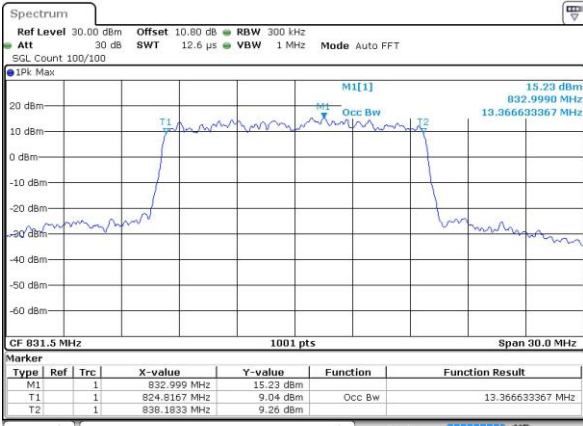

Middle Channel / 10MHz / 16QAM

Date: 14 JUN 2017 22:25:58

Highest Channel / 10MHz / QPSK

Date: 14 JUN 2017 22:28:18

Highest Channel / 10MHz / 16QAM

Date: 14 JUN 2017 22:28:28

LTE Band 26

Lowest Channel / 15MHz / QPSK