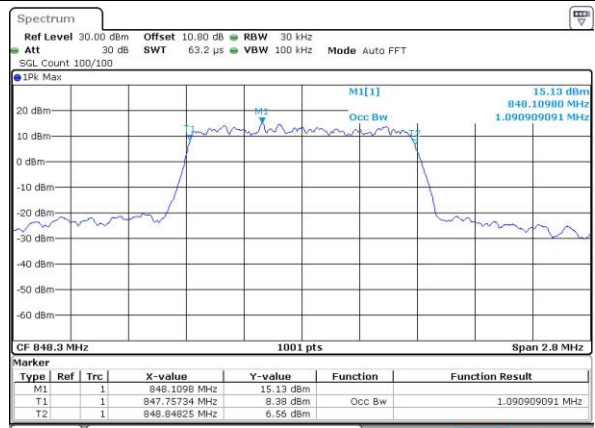

LTE Band 26

Lowest Channel / 1.4MHz / QPSK

Lowest Channel / 1.4MHz / 16QAM

Middle Channel / 1.4MHz / QPSK

Middle Channel / 1.4MHz / 16QAM

Highest Channel / 1.4MHz / QPSK

Highest Channel / 1.4MHz / 16QAM

LTE Band 26