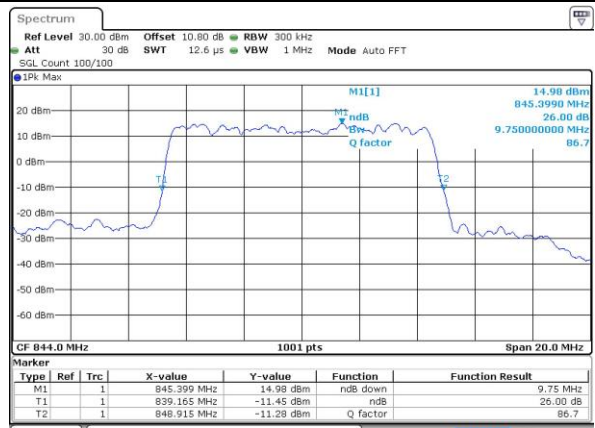

LTE Band 26

Lowest Channel / 10MHz / QPSK

Date: 14 JUN 2017 22:19:13

Lowest Channel / 10MHz / 16QAM

Date: 14 JUN 2017 22:19:03

Middle Channel / 10MHz / QPSK

Date: 14 JUN 2017 22:28:19

Middle Channel / 10MHz / 16QAM

Date: 14 JUN 2017 22:28:09

Highest Channel / 10MHz / QPSK

Date: 14 JUN 2017 22:28:49

Highest Channel / 10MHz / 16QAM

Date: 14 JUN 2017 22:28:38

LTE Band 26

Lowest Channel / 15MHz / QPSK

Date: 14 JUN 2017 22:35:54