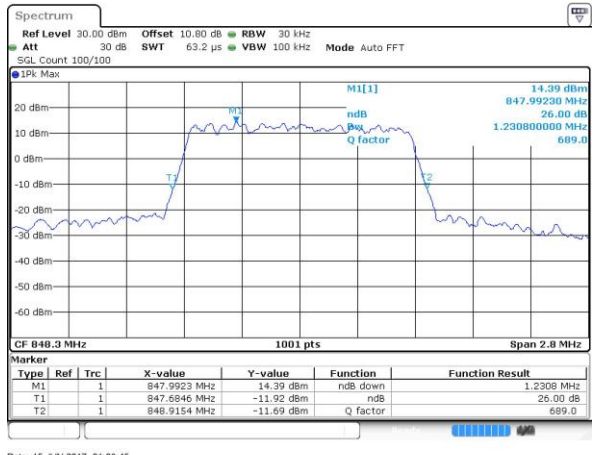

Highest Channel / 15MHz / 16QAM

Date: 14 JUN 2017 22:45:19

LTE Band 26

Lowest Channel / 1.4MHz / 64QAM

Middle Channel / 1.4MHz / 64QAM

Highest Channel / 1.4MHz / 64QAM

LTE Band 26

Lowest Channel / 3MHz / 64QAM

Date: 15 JUN 2017 01:10:00

Middle Channel / 3MHz / 64QAM

Date: 15 JUN 2017 01:13:33

Highest Channel / 3MHz / 64QAM

Date: 15 JUN 2017 01:14:48

LTE Band 26

Lowest Channel / 5MHz / 64QAM

Date: 15 JUN 2017 01:18:21