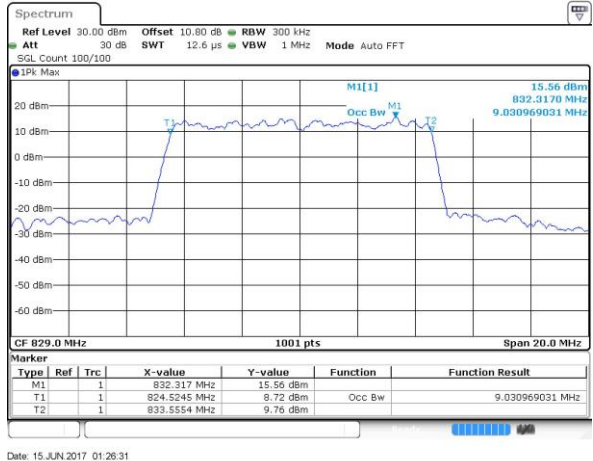

Highest Channel / 1.4MHz / 64QAM

Date: 15 JUN 2017 01:08:34

LTE Band 26

Lowest Channel / 3MHz / 64QAM

Date: 15 JUN 2017 01:09:49

Middle Channel / 3MHz / 64QAM

Date: 15 JUN 2017 01:13:23

Highest Channel / 3MHz / 64QAM

Date: 15 JUN 2017 01:14:38

LTE Band 26

Lowest Channel / 5MHz / 64QAM

Date: 15 JUN 2017 01:18:11

Middle Channel / 5MHz / 64QAM

Date: 15 JUN 2017 01:21:43

Highest Channel / 5MHz / 64QAM

Date: 15 JUN 2017 01:22:58

LTE Band 26

Lowest Channel / 10MHz / 64QAM

Date: 15 JUN 2017 01:26:31

Middle Channel / 10MHz / 64QAM

Date: 15 JUN 2017 01:30:04

Highest Channel / 10MHz / 64QAM

Date: 15 JUN 2017 01:31:19

LTE Band 26