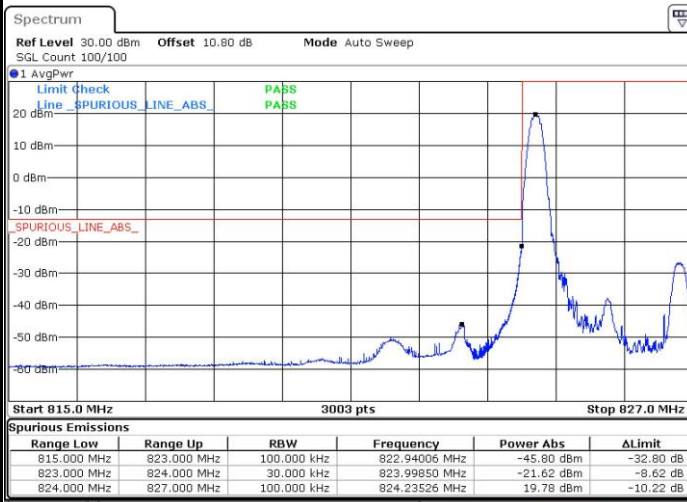

Date: 15 JUN 2017 00:53:18

Highest Band Edge / 1 RB

Date: 15 JUN 2017 01:05:05

Lowest Band Edge / Full RB

Date: 15 JUN 2017 01:00:01

Highest Band Edge / Full RB

Date: 15 JUN 2017 01:01:31

LTE Band 26 / 3MHz / QPSK

Lowest Band Edge / 1RB

Date: 14 JUN 2017 21:50:25

Highest Band Edge / 1 RB

Date: 14 JUN 2017 21:56:34

Lowest Band Edge / Full RB

Date: 14 JUN 2017 21:46:57

Highest Band Edge / Full RB

Date: 14 JUN 2017 22:00:01

LTE Band 26 / 3MHz / 16QAM

Lowest Band Edge / 1 RB

Date: 14 JUN 2017 21:49:16

Highest Band Edge / 1 RB

Date: 14 JUN 2017 21:57:43

Lowest Band Edge / Full RB

Date: 14 JUN 2017 21:48:07

Highest Band Edge / Full RB

Date: 14 JUN 2017 21:58:52

LTE Band 26 / 3MHz / 64QAM

Lowest Band Edge / 1 RB

Date: 15 JUN 2017 01:12:17

Highest Band Edge / 1 RB

Date: 15 JUN 2017 01:15:56

Lowest Band Edge / Full RB

Date: 15 JUN 2017 01:11:08