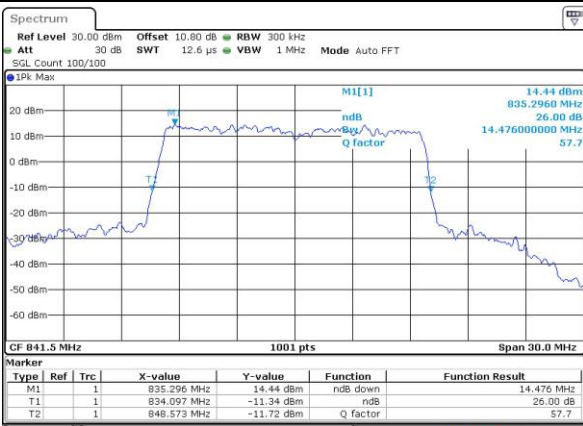

Date: 14 JUN 2017 22:28:09

Highest Channel / 10MHz / QPSK

Date: 14 JUN 2017 22:28:49

Highest Channel / 10MHz / 16QAM

Date: 14 JUN 2017 22:28:38

LTE Band 26

Lowest Channel / 15MHz / QPSK

Date: 14 JUN 2017 22:35:54

Lowest Channel / 15MHz / 16QAM

Date: 14 JUN 2017 22:35:44

Middle Channel / 15MHz / QPSK

Date: 14 JUN 2017 22:43:00

Middle Channel / 15MHz / 16QAM

Date: 14 JUN 2017 22:42:49

Highest Channel / 15MHz / QPSK

Date: 14 JUN 2017 22:45:29

Highest Channel / 15MHz / 16QAM

Date: 14 JUN 2017 22:45:19

LTE Band 26

Lowest Channel / 1.4MHz / 64QAM

Middle Channel / 1.4MHz / 64QAM

Highest Channel / 1.4MHz / 64QAM

LTE Band 26

Lowest Channel / 3MHz / 64QAM