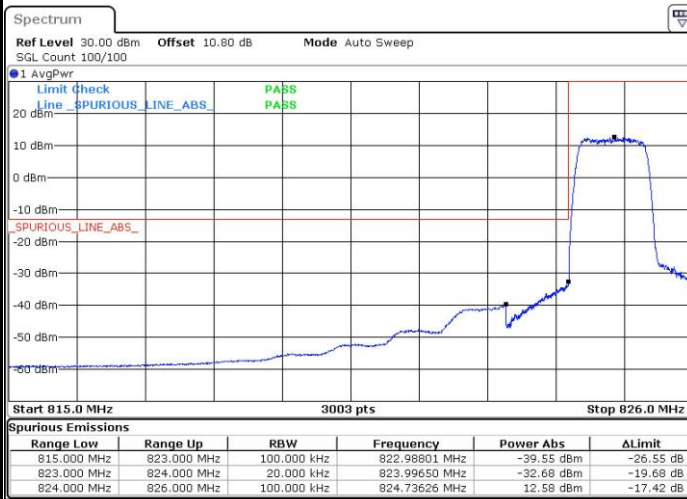

LTE Band 26

Lowest Channel / 10MHz / 64QAM

Date: 15 JUN 2017 01:26:31

Middle Channel / 10MHz / 64QAM

Date: 15 JUN 2017 01:30:04

Highest Channel / 10MHz / 64QAM

Date: 15 JUN 2017 01:31:19

LTE Band 26

Lowest Channel / 15MHz / 64QAM

Middle Channel / 15MHz / 64QAM

Highest Channel / 15MHz / 64QAM

Conducted Band Edge

LTE Band 26 / 1.4MHz / QPSK

Lowest Band Edge / 1RB

Date: 14 JUN 2017 21:29:00

Highest Band Edge / 1RB

Date: 14 JUN 2017 21:42:06

Lowest Band Edge / Full RB

Date: 14 JUN 2017 21:34:52

Highest Band Edge / Full RB

Date: 14 JUN 2017 21:36:25

LTE Band 26 / 1.4MHz / 16QAM

Lowest Band Edge / 1 RB

Date: 14 JUN 2017 21:30:27

Highest Band Edge / 1 RB

Date: 14 JUN 2017 21:39:59

Lowest Band Edge / Full RB

Date: 14 JUN 2017 21:32:36

Highest Band Edge / Full RB

Date: 14 JUN 2017 21:38:01

LTE Band 26 / 1.4MHz / 64QAM

Lowest Band Edge / 1 RB