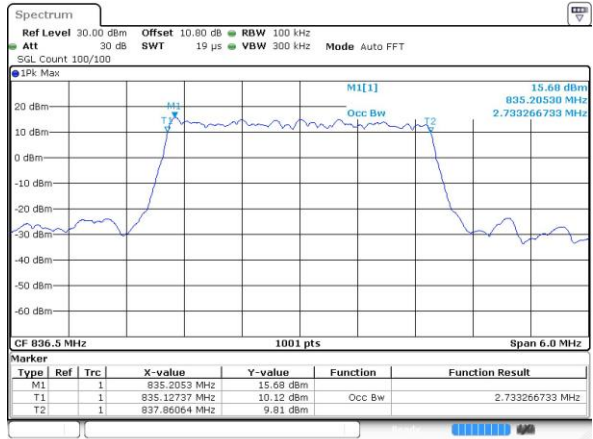

Date: 14 JUN 2017 22:44:58

Highest Channel / 15MHz / 16QAM

Date: 14 JUN 2017 22:45:09

LTE Band 26

Lowest Channel / 1.4MHz / 64QAM

Date: 15 JUN 2017 01:06:05

Middle Channel / 1.4MHz / 64QAM

Date: 15 JUN 2017 01:07:19

Highest Channel / 1.4MHz / 64QAM

Date: 15 JUN 2017 01:08:34

LTE Band 26

Lowest Channel / 3MHz / 64QAM

Date: 15 JUN 2017 01:09:49

Middle Channel / 3MHz / 64QAM

Date: 15 JUN 2017 01:13:23

Highest Channel / 3MHz / 64QAM

Date: 15 JUN 2017 01:14:38

LTE Band 26

Lowest Channel / 5MHz / 64QAM

Date: 15 JUN 2017 01:18:11

Middle Channel / 5MHz / 64QAM

Date: 15 JUN 2017 01:21:43

Highest Channel / 5MHz / 64QAM

Date: 15 JUN 2017 01:22:58