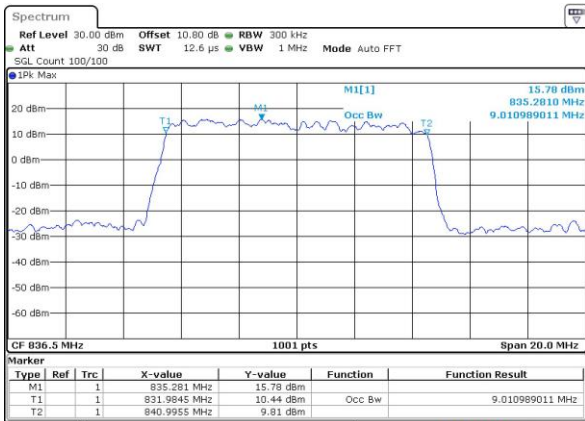

Date: 14 JUN 2017 22:11:46

LTE Band 26

Lowest Channel / 10MHz / QPSK

Date: 14 JUN 2017 22:18:42

Lowest Channel / 10MHz / 16QAM

Date: 14 JUN 2017 22:18:52

Middle Channel / 10MHz / QPSK

Date: 14 JUN 2017 22:25:48

Middle Channel / 10MHz / 16QAM

Date: 14 JUN 2017 22:25:58

Highest Channel / 10MHz / QPSK

Date: 14 JUN 2017 22:28:18

Highest Channel / 10MHz / 16QAM

Date: 14 JUN 2017 22:28:28

LTE Band 26

Lowest Channel / 15MHz / QPSK