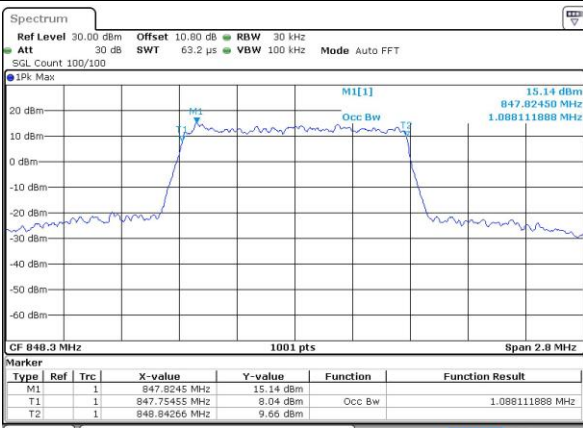

LTE Band 26

Lowest Channel / 1.4MHz / QPSK

Lowest Channel / 1.4MHz / 16QAM

Middle Channel / 1.4MHz / QPSK

Middle Channel / 1.4MHz / 16QAM

Highest Channel / 1.4MHz / QPSK

Highest Channel / 1.4MHz / 16QAM

LTE Band 26