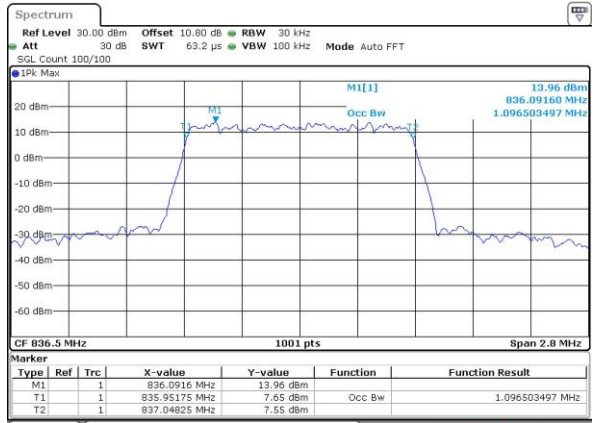

Date: 14 JUN 2017 22:44:58

Highest Channel / 15MHz / 16QAM

Date: 14 JUN 2017 22:45:09

LTE Band 26

Lowest Channel / 1.4MHz / 64QAM

Date: 15 JUN 2017 01:06:05

Middle Channel / 1.4MHz / 64QAM

Date: 15 JUN 2017 01:07:19

Highest Channel / 1.4MHz / 64QAM

Date: 15 JUN 2017 01:08:34

LTE Band 26

Lowest Channel / 3MHz / 64QAM

Date: 15 JUN 2017 01:09:49

Middle Channel / 3MHz / 64QAM

Date: 15 JUN 2017 01:13:23

Highest Channel / 3MHz / 64QAM