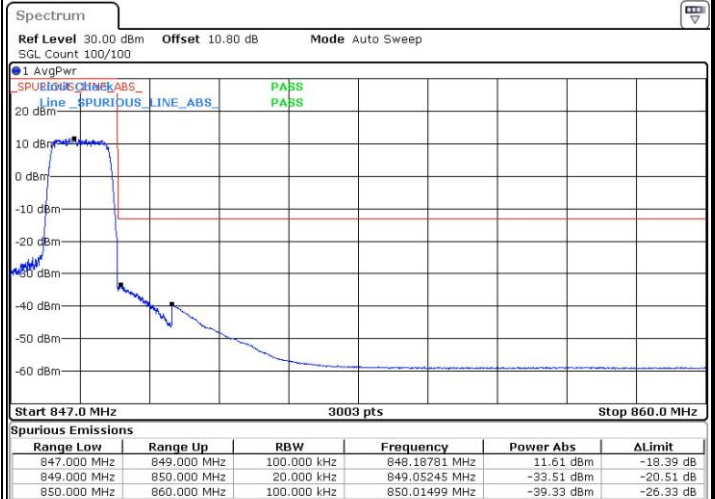

Highest Band Edge / 1 RB

Date: 14 JUN 2017 21:39:59

Lowest Band Edge / Full RB

Date: 14 JUN 2017 21:32:36

Highest Band Edge / Full RB

Date: 14 JUN 2017 21:38:01

LTE Band 26 / 1.4MHz / 64QAM

Lowest Band Edge / 1 RB

Date: 15 JUN 2017 00:53:18

Highest Band Edge / 1 RB

Date: 15 JUN 2017 01:05:05

Lowest Band Edge / Full RB

Date: 15 JUN 2017 01:00:01

Highest Band Edge / Full RB

Date: 15 JUN 2017 01:01:31

LTE Band 26 / 3MHz / QPSK

Lowest Band Edge / 1RB

Date: 14 JUN 2017 21:50:25

Highest Band Edge / 1 RB

Date: 14 JUN 2017 21:56:34

Lowest Band Edge / Full RB

Date: 14 JUN 2017 21:46:57

Highest Band Edge / Full RB

Date: 14 JUN 2017 22:00:01

LTE Band 26 / 3MHz / 16QAM

Lowest Band Edge / 1 RB

Date: 14 JUN 2017 21:49:16

Highest Band Edge / 1 RB

Date: 14 JUN 2017 21:57:43

Lowest Band Edge / Full RB

Date: 14 JUN 2017 21:48:07

Highest Band Edge / Full RB