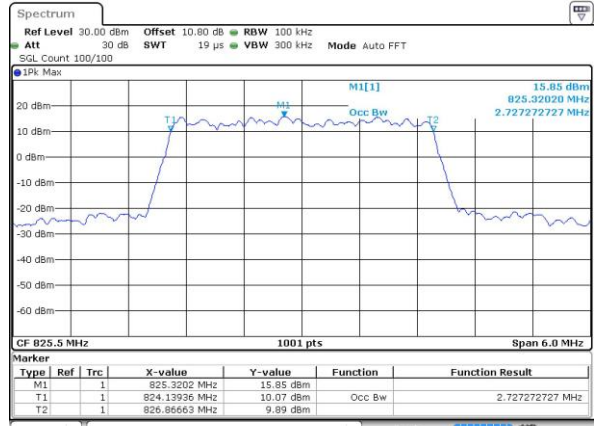

Lowest Channel / 3MHz / 16QAM

Date: 14 JUN 2017 21:45:28