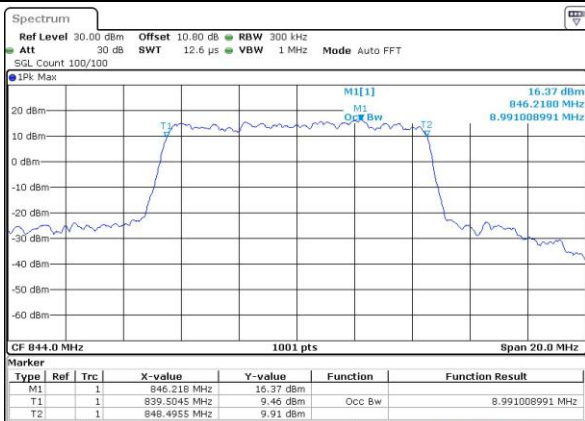

Date: 14 JUN 2017 22:11:46

LTE Band 26

Lowest Channel / 10MHz / QPSK

Date: 14 JUN 2017 22:18:42

Lowest Channel / 10MHz / 16QAM

Date: 14 JUN 2017 22:18:52

Middle Channel / 10MHz / QPSK

Date: 14 JUN 2017 22:25:48

Middle Channel / 10MHz / 16QAM

Date: 14 JUN 2017 22:25:58

Highest Channel / 10MHz / QPSK

Date: 14 JUN 2017 22:28:18

Highest Channel / 10MHz / 16QAM

Date: 14 JUN 2017 22:28:28

LTE Band 26

Lowest Channel / 15MHz / QPSK