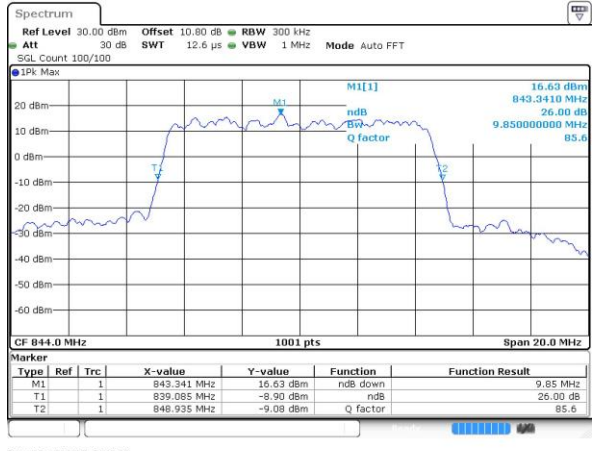

Middle Channel / 5MHz / 64QAM

Date: 15 JUN 2017 01:21:54

Highest Channel / 5MHz / 64QAM

Date: 15 JUN 2017 01:23:08

LTE Band 26

Lowest Channel / 10MHz / 64QAM

Date: 15 JUN 2017 01:26:41

Middle Channel / 10MHz / 64QAM

Date: 15 JUN 2017 01:30:14

Highest Channel / 10MHz / 64QAM

Date: 15 JUN 2017 01:31:29

LTE Band 26

Lowest Channel / 15MHz / 64QAM

Date: 15 JUN 2017 01:35:02

Middle Channel / 15MHz / 64QAM

Date: 15 JUN 2017 01:38:34