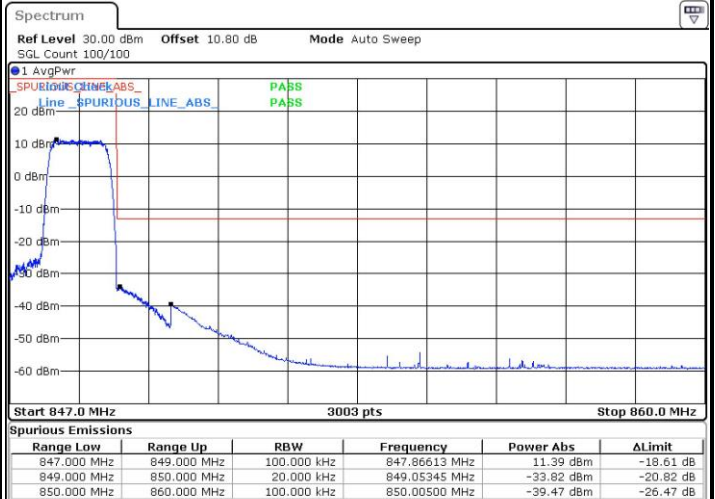

Date: 14 JUN 2017 21:42:06

Lowest Band Edge / Full RB

Date: 14 JUN 2017 21:34:52

Highest Band Edge / Full RB

Date: 14 JUN 2017 21:36:25

LTE Band 26 / 1.4MHz / 16QAM

Lowest Band Edge / 1 RB

Date: 14 JUN 2017 21:30:27

Highest Band Edge / 1 RB

Date: 14 JUN 2017 21:39:59

Lowest Band Edge / Full RB

Date: 14 JUN 2017 21:32:36

Highest Band Edge / Full RB

Date: 14 JUN 2017 21:38:01

LTE Band 26 / 1.4MHz / 64QAM

Lowest Band Edge / 1 RB

Date: 15 JUN 2017 00:53:18

Highest Band Edge / 1 RB

Date: 15 JUN 2017 01:05:05

Lowest Band Edge / Full RB

Date: 15 JUN 2017 01:00:01

Highest Band Edge / Full RB

Date: 15 JUN 2017 01:01:31

LTE Band 26 / 3MHz / QPSK

Lowest Band Edge / 1RB

Date: 14 JUN 2017 21:50:25

Highest Band Edge / 1 RB

Date: 14 JUN 2017 21:56:34

Lowest Band Edge / Full RB

Date: 14 JUN 2017 21:46:57

Highest Band Edge / Full RB

Date: 14 JUN 2017 22:00:01