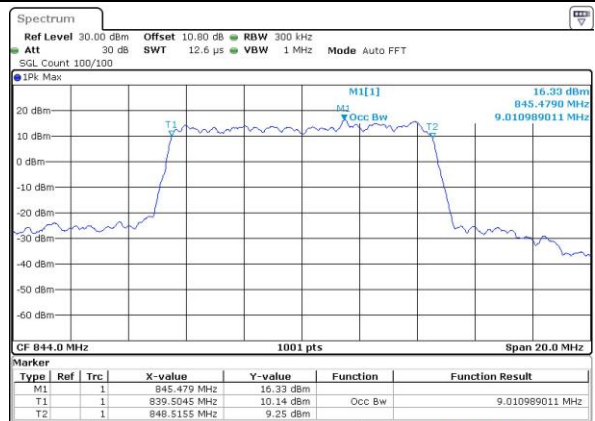

Middle Channel / 10MHz / 16QAM

Date: 14 JUN 2017 22:25:58

Highest Channel / 10MHz / QPSK

Date: 14 JUN 2017 22:28:18

Highest Channel / 10MHz / 16QAM

Date: 14 JUN 2017 22:28:28

LTE Band 26

Lowest Channel / 15MHz / QPSK