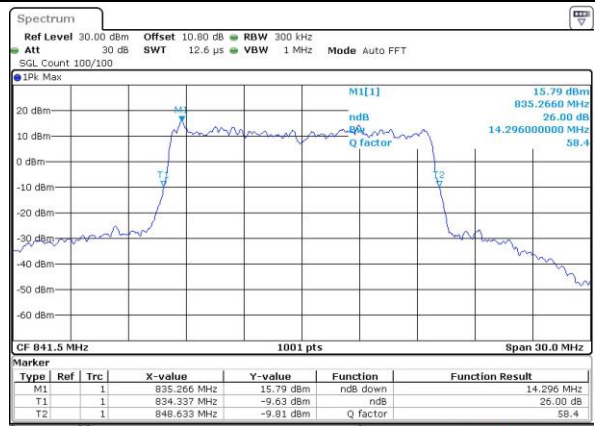

Date: 14 JUN 2017 22:28:09

Highest Channel / 10MHz / QPSK

Date: 14 JUN 2017 22:28:49

Highest Channel / 10MHz / 16QAM

Date: 14 JUN 2017 22:28:38

LTE Band 26

Lowest Channel / 15MHz / QPSK

Date: 14 JUN 2017 22:35:54

Lowest Channel / 15MHz / 16QAM

Date: 14 JUN 2017 22:35:44

Middle Channel / 15MHz / QPSK

Date: 14 JUN 2017 22:43:00

Middle Channel / 15MHz / 16QAM

Date: 14 JUN 2017 22:42:49

Highest Channel / 15MHz / QPSK

Date: 14 JUN 2017 22:45:29

Highest Channel / 15MHz / 16QAM

Date: 14 JUN 2017 22:45:19

LTE Band 26

Lowest Channel / 1.4MHz / 64QAM

Middle Channel / 1.4MHz / 64QAM

Highest Channel / 1.4MHz / 64QAM

LTE Band 26

Lowest Channel / 3MHz / 64QAM