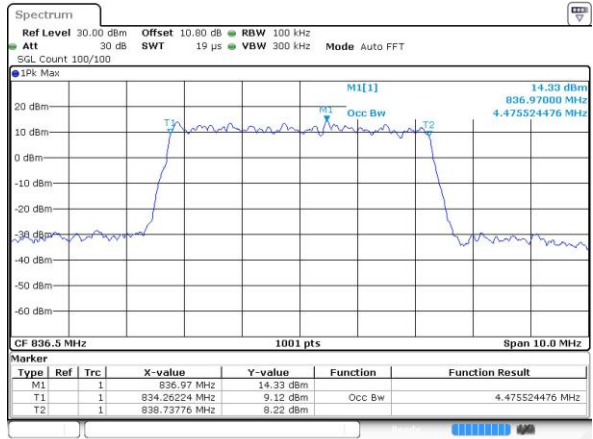

Highest Channel / 1.4MHz / 64QAM

Date: 15 JUN 2017 01:08:34

LTE Band 26

Lowest Channel / 3MHz / 64QAM

Date: 15 JUN 2017 01:09:49

Middle Channel / 3MHz / 64QAM

Date: 15 JUN 2017 01:13:23

Highest Channel / 3MHz / 64QAM

Date: 15 JUN 2017 01:14:38

LTE Band 26

Lowest Channel / 5MHz / 64QAM

Date: 15 JUN 2017 01:18:11

Middle Channel / 5MHz / 64QAM

Date: 15 JUN 2017 01:21:43

Highest Channel / 5MHz / 64QAM

Date: 15 JUN 2017 01:22:58

LTE Band 26

Lowest Channel / 10MHz / 64QAM

Date: 15 JUN 2017 01:26:31

Middle Channel / 10MHz / 64QAM

Date: 15 JUN 2017 01:30:04

Highest Channel / 10MHz / 64QAM

Date: 15 JUN 2017 01:31:19

LTE Band 26