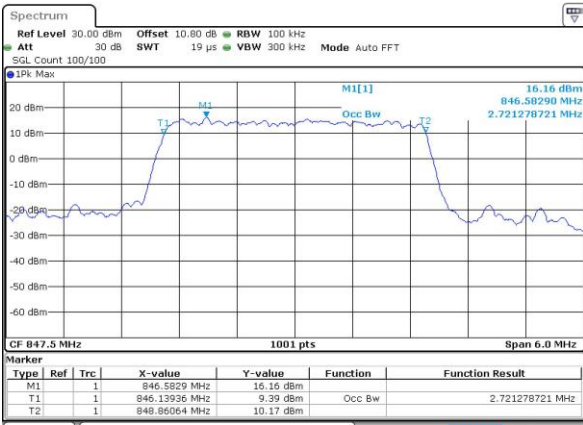

LTE Band 26

Lowest Channel / 1.4MHz / QPSK

Lowest Channel / 1.4MHz / 16QAM

Middle Channel / 1.4MHz / QPSK

Middle Channel / 1.4MHz / 16QAM

Highest Channel / 1.4MHz / QPSK

Highest Channel / 1.4MHz / 16QAM

LTE Band 26

Lowest Channel / 3MHz / QPSK

Date: 14 JUN 2017 21:45:17

Lowest Channel / 3MHz / 16QAM

Date: 14 JUN 2017 21:45:28

Middle Channel / 3MHz / QPSK

Date: 14 JUN 2017 21:52:24

Middle Channel / 3MHz / 16QAM

Date: 14 JUN 2017 21:52:35

Highest Channel / 3MHz / QPSK

Date: 14 JUN 2017 21:54:54

Highest Channel / 3MHz / 16QAM

Date: 14 JUN 2017 21:55:05

LTE Band 26

Lowest Channel / 5MHz / QPSK

Date: 14 JUN 2017 22:02:00

Lowest Channel / 5MHz / 16QAM