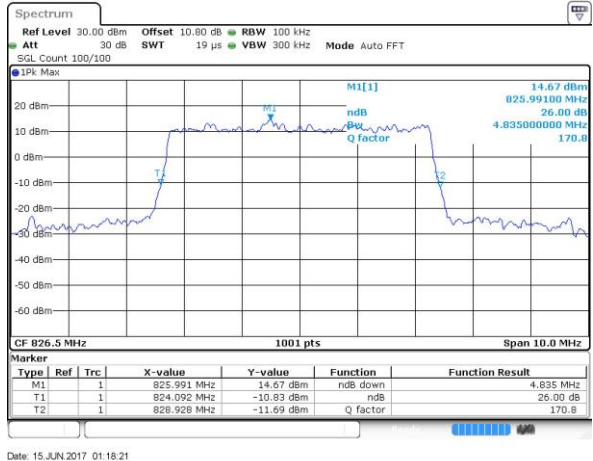

Highest Channel / 15MHz / 16QAM

Date: 14 JUN 2017 22:45:19

LTE Band 26

Lowest Channel / 1.4MHz / 64QAM

Middle Channel / 1.4MHz / 64QAM

Highest Channel / 1.4MHz / 64QAM

LTE Band 26

Lowest Channel / 3MHz / 64QAM

Date: 15 JUN 2017 01:10:00

Middle Channel / 3MHz / 64QAM

Date: 15 JUN 2017 01:13:33

Highest Channel / 3MHz / 64QAM

Date: 15 JUN 2017 01:14:48

LTE Band 26

Lowest Channel / 5MHz / 64QAM

Date: 15 JUN 2017 01:18:21

Middle Channel / 5MHz / 64QAM

Date: 15 JUN 2017 01:21:54

Highest Channel / 5MHz / 64QAM

Date: 15 JUN 2017 01:23:08

LTE Band 26

Lowest Channel / 10MHz / 64QAM

Date: 15 JUN 2017 01:26:41

Middle Channel / 10MHz / 64QAM