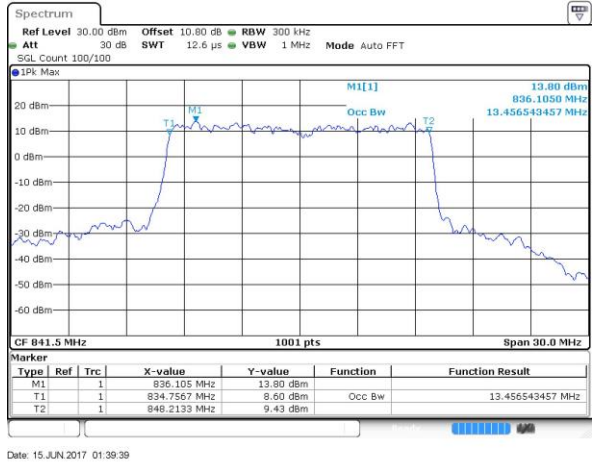

Date: 15 JUN 2017 01:14:38

LTE Band 26

Lowest Channel / 5MHz / 64QAM

Date: 15 JUN 2017 01:18:11

Middle Channel / 5MHz / 64QAM

Date: 15 JUN 2017 01:21:43

Highest Channel / 5MHz / 64QAM

Date: 15 JUN 2017 01:22:58

LTE Band 26

Lowest Channel / 10MHz / 64QAM

Date: 15 JUN 2017 01:26:31

Middle Channel / 10MHz / 64QAM

Date: 15 JUN 2017 01:30:04

Highest Channel / 10MHz / 64QAM

Date: 15 JUN 2017 01:31:19

LTE Band 26

Lowest Channel / 15MHz / 64QAM

Middle Channel / 15MHz / 64QAM

Highest Channel / 15MHz / 64QAM

Conducted Band Edge

LTE Band 26 / 1.4MHz / QPSK

Lowest Band Edge / 1RB

Date: 14 JUN 2017 21:29:00

Highest Band Edge / 1RB

Date: 14 JUN 2017 21:42:06

Lowest Band Edge / Full RB

Date: 14 JUN 2017 21:34:52

Highest Band Edge / Full RB

Date: 14 JUN 2017 21:36:25

LTE Band 26 / 1.4MHz / 16QAM

Lowest Band Edge / 1 RB

Date: 14 JUN 2017 21:30:27