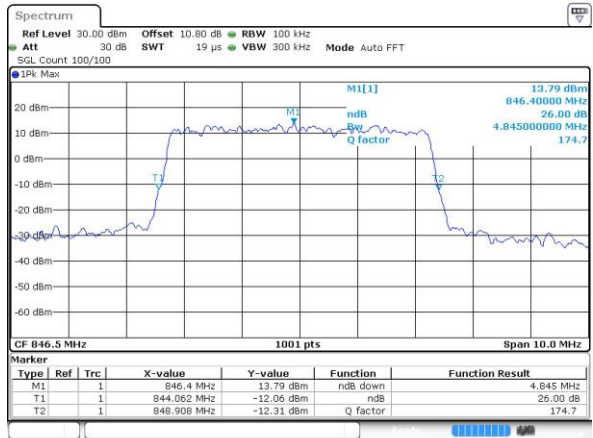

Date: 15 JUN 2017 01:10:00

Middle Channel / 3MHz / 64QAM

Date: 15 JUN 2017 01:13:33

Highest Channel / 3MHz / 64QAM

Date: 15 JUN 2017 01:14:48

LTE Band 26

Lowest Channel / 5MHz / 64QAM

Date: 15 JUN 2017 01:18:21

Middle Channel / 5MHz / 64QAM

Date: 15 JUN 2017 01:21:54

Highest Channel / 5MHz / 64QAM

Date: 15 JUN 2017 01:23:08

LTE Band 26

Lowest Channel / 10MHz / 64QAM

Date: 15 JUN 2017 01:26:41

Middle Channel / 10MHz / 64QAM