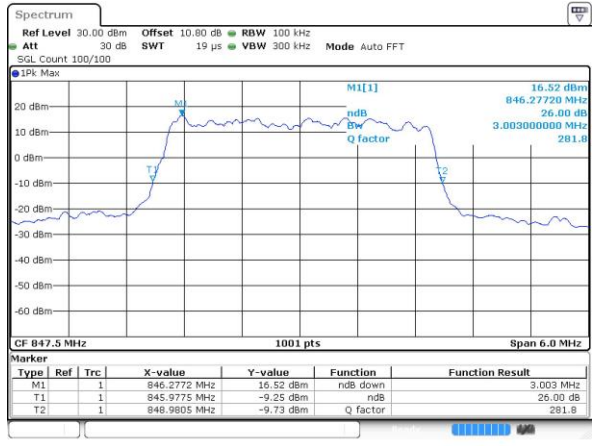

Highest Channel / 15MHz / 16QAM

Date: 14 JUN 2017 22:45:19

LTE Band 26

Lowest Channel / 1.4MHz / 64QAM

Middle Channel / 1.4MHz / 64QAM

Highest Channel / 1.4MHz / 64QAM

LTE Band 26

Lowest Channel / 3MHz / 64QAM

Date: 15 JUN 2017 01:10:00

Middle Channel / 3MHz / 64QAM

Date: 15 JUN 2017 01:13:33

Highest Channel / 3MHz / 64QAM

Date: 15 JUN 2017 01:14:48

LTE Band 26

Lowest Channel / 5MHz / 64QAM

Date: 15 JUN 2017 01:18:21

Middle Channel / 5MHz / 64QAM

Date: 15 JUN 2017 01:21:54

Highest Channel / 5MHz / 64QAM

Date: 15 JUN 2017 01:23:08

LTE Band 26

Lowest Channel / 10MHz / 64QAM

Date: 15 JUN 2017 01:26:41

Middle Channel / 10MHz / 64QAM