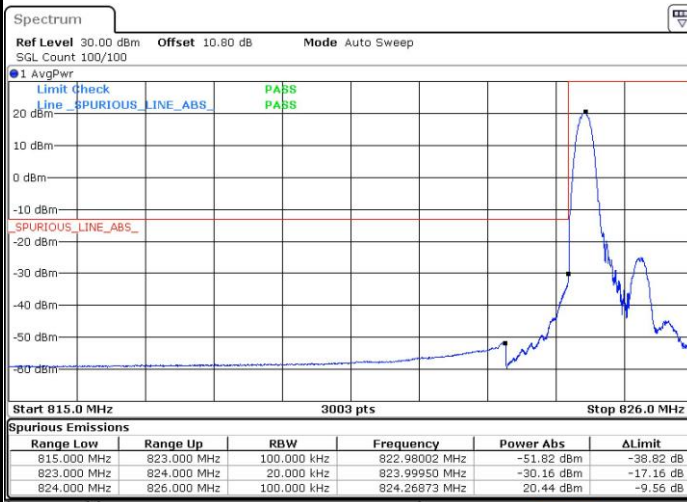

LTE Band 26

Lowest Channel / 10MHz / 64QAM

Date: 15 JUN 2017 01:26:31

Middle Channel / 10MHz / 64QAM

Date: 15 JUN 2017 01:30:04

Highest Channel / 10MHz / 64QAM

Date: 15 JUN 2017 01:31:19

LTE Band 26

Lowest Channel / 15MHz / 64QAM

Middle Channel / 15MHz / 64QAM

Highest Channel / 15MHz / 64QAM

Conducted Band Edge

LTE Band 26 / 1.4MHz / QPSK

Lowest Band Edge / 1RB

Date: 14 JUN 2017 21:29:00

Highest Band Edge / 1RB

Date: 14 JUN 2017 21:42:06

Lowest Band Edge / Full RB

Date: 14 JUN 2017 21:34:52

Highest Band Edge / Full RB

Date: 14 JUN 2017 21:36:25

LTE Band 26 / 1.4MHz / 16QAM

Lowest Band Edge / 1 RB

Date: 14 JUN 2017 21:30:27

Highest Band Edge / 1 RB

Date: 14 JUN 2017 21:39:59

Lowest Band Edge / Full RB

Date: 14 JUN 2017 21:32:36

Highest Band Edge / Full RB

Date: 14 JUN 2017 21:38:01

LTE Band 26 / 1.4MHz / 64QAM

Lowest Band Edge / 1 RB