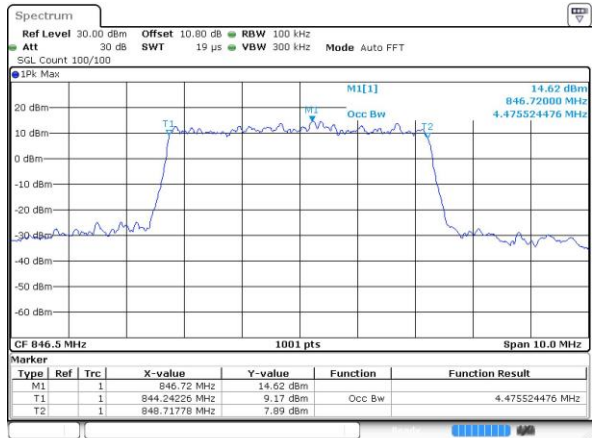

Highest Channel / 1.4MHz / 64QAM

Date: 15 JUN 2017 01:08:34

LTE Band 26

Lowest Channel / 3MHz / 64QAM

Date: 15 JUN 2017 01:09:49

Middle Channel / 3MHz / 64QAM

Date: 15 JUN 2017 01:13:23

Highest Channel / 3MHz / 64QAM

Date: 15 JUN 2017 01:14:38

LTE Band 26

Lowest Channel / 5MHz / 64QAM

Date: 15 JUN 2017 01:18:11

Middle Channel / 5MHz / 64QAM

Date: 15 JUN 2017 01:21:43

Highest Channel / 5MHz / 64QAM

Date: 15 JUN 2017 01:22:58

LTE Band 26

Lowest Channel / 10MHz / 64QAM

Date: 15 JUN 2017 01:26:31

Middle Channel / 10MHz / 64QAM

Date: 15 JUN 2017 01:30:04

Highest Channel / 10MHz / 64QAM

Date: 15 JUN 2017 01:31:19

LTE Band 26