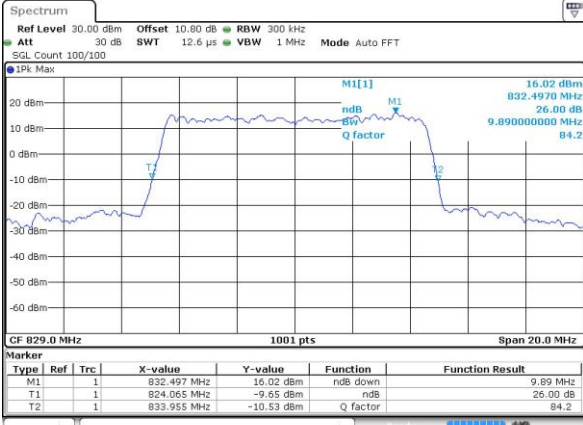

LTE Band 26

Lowest Channel / 10MHz / QPSK

Date: 14 JUN 2017 22:19:13

Lowest Channel / 10MHz / 16QAM

Date: 14 JUN 2017 22:19:03

Middle Channel / 10MHz / QPSK

Date: 14 JUN 2017 22:28:19

Middle Channel / 10MHz / 16QAM

Date: 14 JUN 2017 22:28:09

Highest Channel / 10MHz / QPSK

Date: 14 JUN 2017 22:28:49

Highest Channel / 10MHz / 16QAM

Date: 14 JUN 2017 22:28:38

LTE Band 26

Lowest Channel / 15MHz / QPSK

Date: 14 JUN 2017 22:35:54