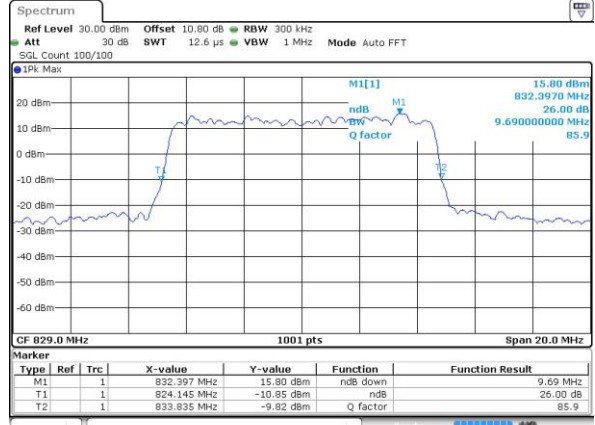

LTE Band 26

Lowest Channel / 10MHz / QPSK

Date: 14 JUN 2017 22:19:13

Lowest Channel / 10MHz / 16QAM

Date: 14 JUN 2017 22:19:03

Middle Channel / 10MHz / QPSK

Date: 14 JUN 2017 22:28:19

Middle Channel / 10MHz / 16QAM

Date: 14 JUN 2017 22:28:09

Highest Channel / 10MHz / QPSK

Date: 14 JUN 2017 22:28:49

Highest Channel / 10MHz / 16QAM

Date: 14 JUN 2017 22:28:38

LTE Band 26

Lowest Channel / 15MHz / QPSK

Date: 14 JUN 2017 22:35:54