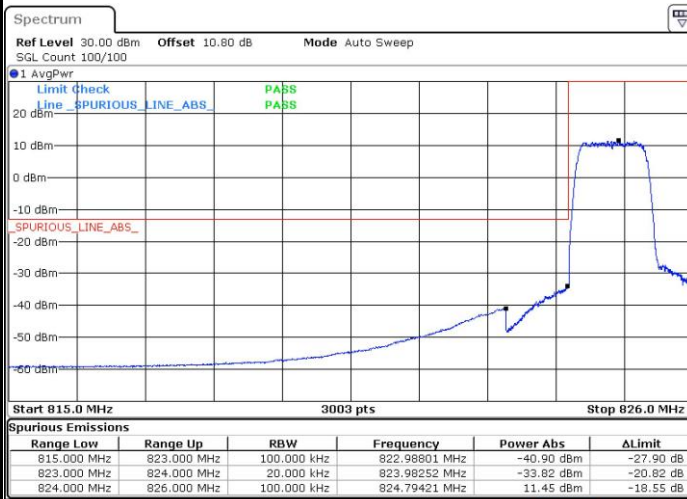

Date: 14 JUN 2017 21:42:06

Lowest Band Edge / Full RB

Date: 14 JUN 2017 21:34:52

Highest Band Edge / Full RB

Date: 14 JUN 2017 21:36:25

LTE Band 26 / 1.4MHz / 16QAM

Lowest Band Edge / 1 RB

Date: 14 JUN 2017 21:30:27

Highest Band Edge / 1 RB

Date: 14 JUN 2017 21:39:59

Lowest Band Edge / Full RB

Date: 14 JUN 2017 21:32:36

Highest Band Edge / Full RB

Date: 14 JUN 2017 21:38:01

LTE Band 26 / 1.4MHz / 64QAM

Lowest Band Edge / 1 RB

Date: 15 JUN 2017 00:53:18

Highest Band Edge / 1 RB

Date: 15 JUN 2017 01:05:05

Lowest Band Edge / Full RB

Date: 15 JUN 2017 01:00:01

Highest Band Edge / Full RB

Date: 15 JUN 2017 01:01:31

LTE Band 26 / 3MHz / QPSK

Lowest Band Edge / 1RB

Date: 14 JUN 2017 21:50:25

Highest Band Edge / 1 RB

Date: 14 JUN 2017 21:56:34

Lowest Band Edge / Full RB

Date: 14 JUN 2017 21:46:57

Highest Band Edge / Full RB

Date: 14 JUN 2017 22:00:01