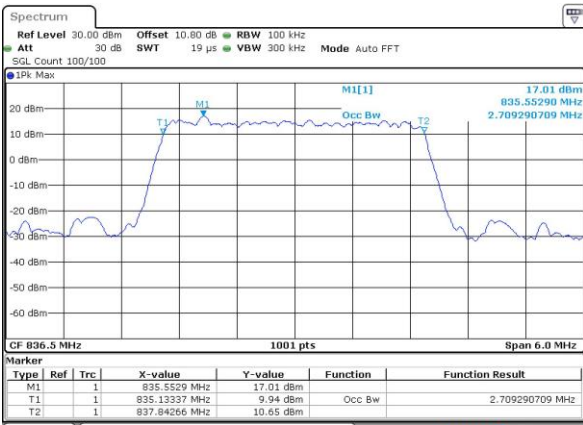

LTE Band 26

Lowest Channel / 1.4MHz / QPSK

Lowest Channel / 1.4MHz / 16QAM

Middle Channel / 1.4MHz / QPSK

Middle Channel / 1.4MHz / 16QAM

Highest Channel / 1.4MHz / QPSK

Highest Channel / 1.4MHz / 16QAM

LTE Band 26

Lowest Channel / 3MHz / QPSK

Date: 14 JUN 2017 21:45:17

Lowest Channel / 3MHz / 16QAM

Date: 14 JUN 2017 21:45:28

Middle Channel / 3MHz / QPSK

Date: 14 JUN 2017 21:52:24

Middle Channel / 3MHz / 16QAM

Date: 14 JUN 2017 21:52:35

Highest Channel / 3MHz / QPSK

Date: 14 JUN 2017 21:54:54

Highest Channel / 3MHz / 16QAM

Date: 14 JUN 2017 21:55:05

LTE Band 26

Lowest Channel / 5MHz / QPSK

Date: 14 JUN 2017 22:02:00

Lowest Channel / 5MHz / 16QAM