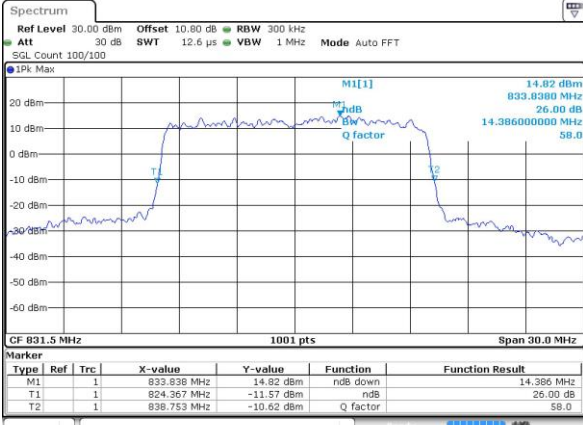

Date: 14 JUN 2017 22:28:09

Highest Channel / 10MHz / QPSK

Date: 14 JUN 2017 22:28:49

Highest Channel / 10MHz / 16QAM

Date: 14 JUN 2017 22:28:38

LTE Band 26

Lowest Channel / 15MHz / QPSK

Date: 14 JUN 2017 22:35:54