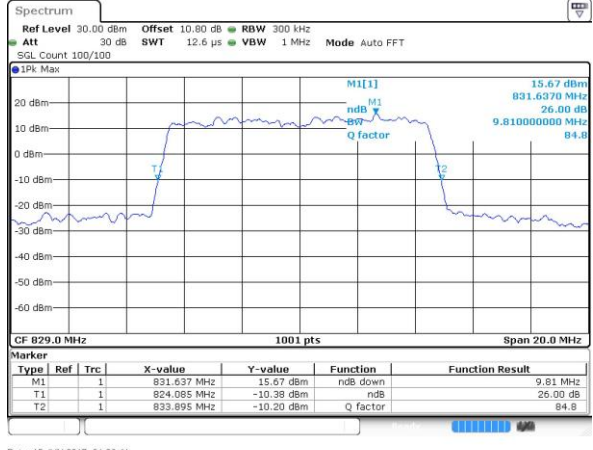

Middle Channel / 5MHz / 64QAM

Date: 15 JUN 2017 01:21:54

Highest Channel / 5MHz / 64QAM

Date: 15 JUN 2017 01:23:08

LTE Band 26

Lowest Channel / 10MHz / 64QAM

Date: 15 JUN 2017 01:26:41

Middle Channel / 10MHz / 64QAM