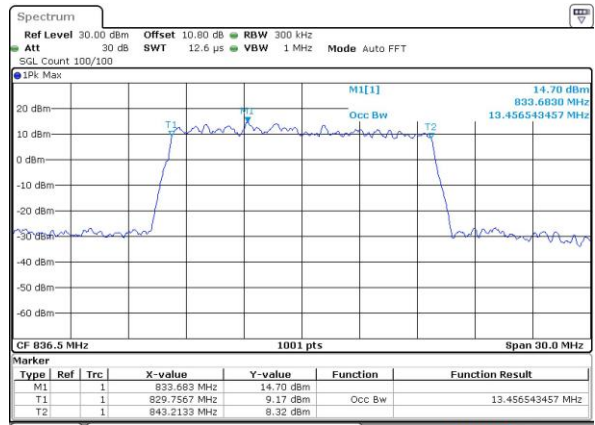

Middle Channel / 10MHz / 16QAM

Date: 14 JUN 2017 22:25:58

Highest Channel / 10MHz / QPSK

Date: 14 JUN 2017 22:28:18

Highest Channel / 10MHz / 16QAM

Date: 14 JUN 2017 22:28:28

LTE Band 26

Lowest Channel / 15MHz / QPSK

Date: 14 JUN 2017 22:35:24

Lowest Channel / 15MHz / 16QAM

Date: 14 JUN 2017 22:35:34

Middle Channel / 15MHz / QPSK

Date: 14 JUN 2017 22:42:29

Middle Channel / 15MHz / 16QAM

Date: 14 JUN 2017 22:42:39

Highest Channel / 15MHz / QPSK

Date: 14 JUN 2017 22:44:58

Highest Channel / 15MHz / 16QAM

Date: 14 JUN 2017 22:45:09

LTE Band 26

Lowest Channel / 1.4MHz / 64QAM

Date: 15 JUN 2017 01:06:05

Middle Channel / 1.4MHz / 64QAM

Date: 15 JUN 2017 01:07:19