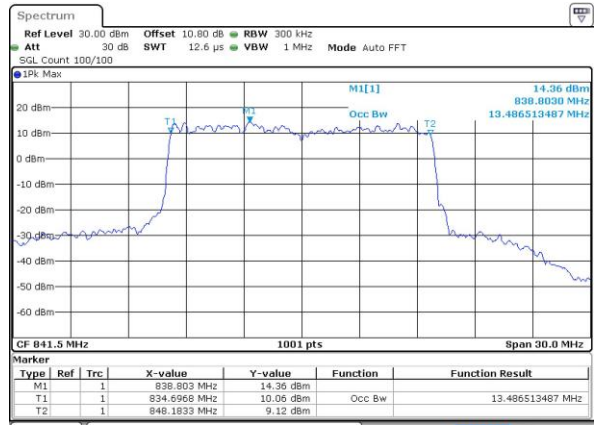

Middle Channel / 10MHz / 16QAM

Date: 14 JUN 2017 22:25:58

Highest Channel / 10MHz / QPSK

Date: 14 JUN 2017 22:28:18

Highest Channel / 10MHz / 16QAM

Date: 14 JUN 2017 22:28:28

LTE Band 26

Lowest Channel / 15MHz / QPSK

Date: 14 JUN 2017 22:35:24

Lowest Channel / 15MHz / 16QAM

Date: 14 JUN 2017 22:35:34

Middle Channel / 15MHz / QPSK

Date: 14 JUN 2017 22:42:29

Middle Channel / 15MHz / 16QAM

Date: 14 JUN 2017 22:42:39

Highest Channel / 15MHz / QPSK

Date: 14 JUN 2017 22:44:58

Highest Channel / 15MHz / 16QAM

Date: 14 JUN 2017 22:45:09

LTE Band 26

Lowest Channel / 1.4MHz / 64QAM

Date: 15 JUN 2017 01:06:05

Middle Channel / 1.4MHz / 64QAM

Date: 15 JUN 2017 01:07:19