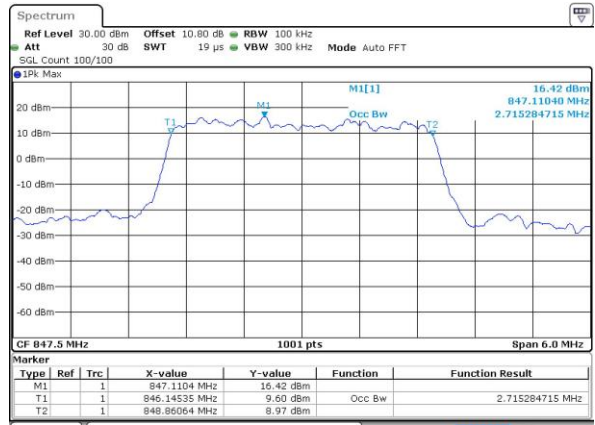

LTE Band 26

Lowest Channel / 1.4MHz / QPSK

Lowest Channel / 1.4MHz / 16QAM

Middle Channel / 1.4MHz / QPSK

Middle Channel / 1.4MHz / 16QAM

Highest Channel / 1.4MHz / QPSK

Highest Channel / 1.4MHz / 16QAM

LTE Band 26

Lowest Channel / 3MHz / QPSK

Date: 14 JUN 2017 21:45:17

Lowest Channel / 3MHz / 16QAM

Date: 14 JUN 2017 21:45:28

Middle Channel / 3MHz / QPSK

Date: 14 JUN 2017 21:52:24

Middle Channel / 3MHz / 16QAM

Date: 14 JUN 2017 21:52:35

Highest Channel / 3MHz / QPSK

Date: 14 JUN 2017 21:54:54

Highest Channel / 3MHz / 16QAM

Date: 14 JUN 2017 21:55:05

LTE Band 26

Lowest Channel / 5MHz / QPSK

Date: 14 JUN 2017 22:02:00

Lowest Channel / 5MHz / 16QAM