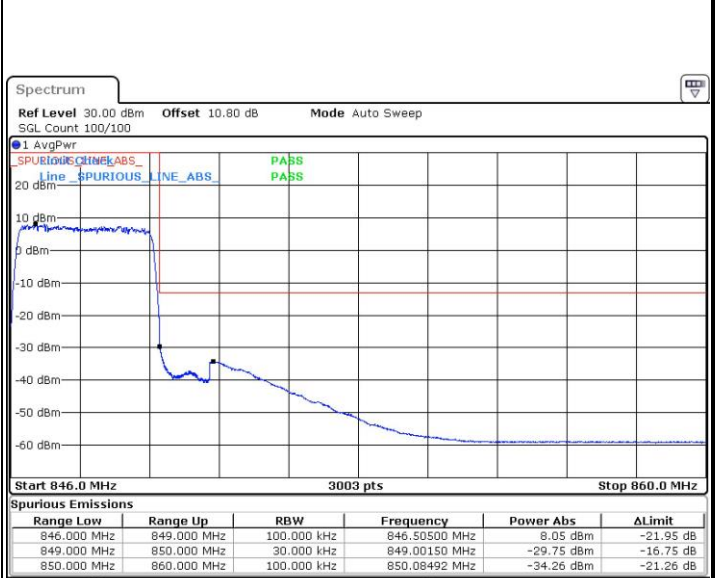

Lowest Band Edge / 1RB

Date: 14 JUN 2017 21:50:25

Highest Band Edge / 1 RB

Date: 14 JUN 2017 21:56:34

Lowest Band Edge / Full RB

Date: 14 JUN 2017 21:46:57

Highest Band Edge / Full RB

Date: 14 JUN 2017 22:00:01

LTE Band 26 / 3MHz / 16QAM

Lowest Band Edge / 1 RB

Date: 14 JUN 2017 21:49:16

Highest Band Edge / 1 RB

Date: 14 JUN 2017 21:57:43

Lowest Band Edge / Full RB

Date: 14 JUN 2017 21:48:07

Highest Band Edge / Full RB

Date: 14 JUN 2017 21:58:52

LTE Band 26 / 3MHz / 64QAM

Lowest Band Edge / 1 RB

Date: 15 JUN 2017 01:12:17

Highest Band Edge / 1 RB

Date: 15 JUN 2017 01:15:56

Lowest Band Edge / Full RB

Date: 15 JUN 2017 01:11:08

Highest Band Edge / Full RB

Date: 15 JUN 2017 01:17:06