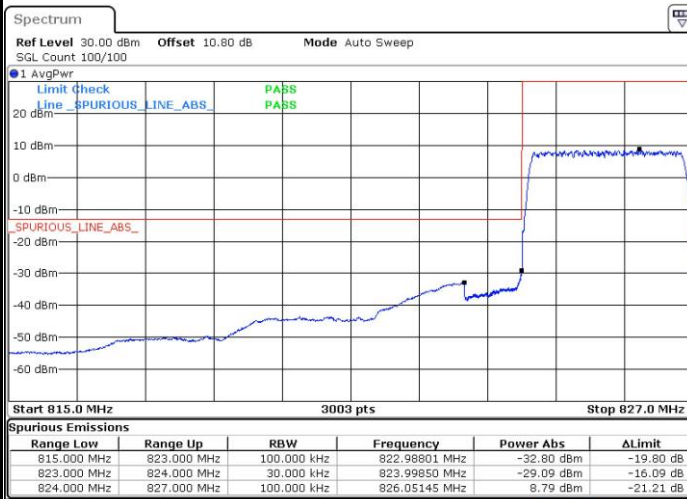

Date: 15 JUN 2017 00:53:18

Highest Band Edge / 1 RB

Date: 15 JUN 2017 01:05:05

Lowest Band Edge / Full RB

Date: 15 JUN 2017 01:00:01

Highest Band Edge / Full RB

Date: 15 JUN 2017 01:01:31

LTE Band 26 / 3MHz / QPSK

Lowest Band Edge / 1RB

Date: 14 JUN 2017 21:50:25

Highest Band Edge / 1 RB

Date: 14 JUN 2017 21:56:34

Lowest Band Edge / Full RB

Date: 14 JUN 2017 21:46:57

Highest Band Edge / Full RB

Date: 14 JUN 2017 22:00:01

LTE Band 26 / 3MHz / 16QAM

Lowest Band Edge / 1 RB

Date: 14 JUN 2017 21:49:16

Highest Band Edge / 1 RB

Date: 14 JUN 2017 21:57:43

Lowest Band Edge / Full RB

Date: 14 JUN 2017 21:48:07

Highest Band Edge / Full RB

Date: 14 JUN 2017 21:58:52

LTE Band 26 / 3MHz / 64QAM

Lowest Band Edge / 1 RB

Date: 15 JUN 2017 01:12:17

Highest Band Edge / 1 RB

Date: 15 JUN 2017 01:15:56

Lowest Band Edge / Full RB

Date: 15 JUN 2017 01:11:08