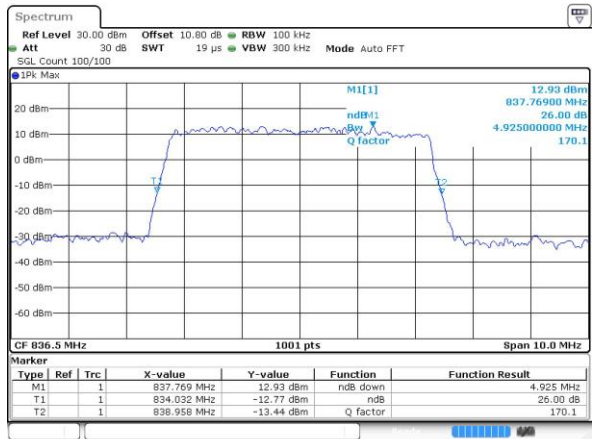

Date: 15 JUN 2017 01:10:00

Middle Channel / 3MHz / 64QAM

Date: 15 JUN 2017 01:13:33

Highest Channel / 3MHz / 64QAM

Date: 15 JUN 2017 01:14:48

LTE Band 26

Lowest Channel / 5MHz / 64QAM

Date: 15 JUN 2017 01:18:21

Middle Channel / 5MHz / 64QAM

Date: 15 JUN 2017 01:21:54

Highest Channel / 5MHz / 64QAM

Date: 15 JUN 2017 01:23:08

LTE Band 26

Lowest Channel / 10MHz / 64QAM

Date: 15 JUN 2017 01:26:41

Middle Channel / 10MHz / 64QAM