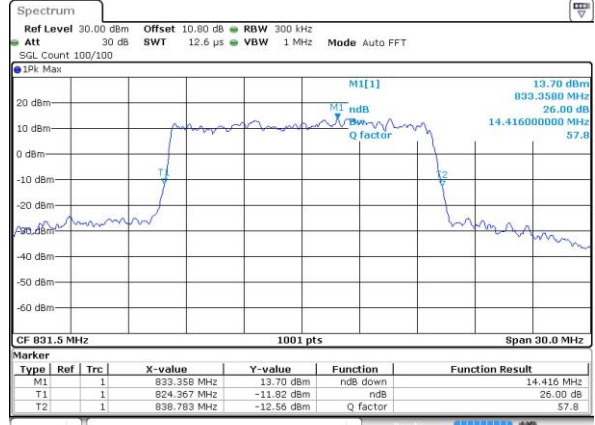

Lowest Channel / 15MHz / 16QAM

Date: 14 JUN 2017 22:35:44