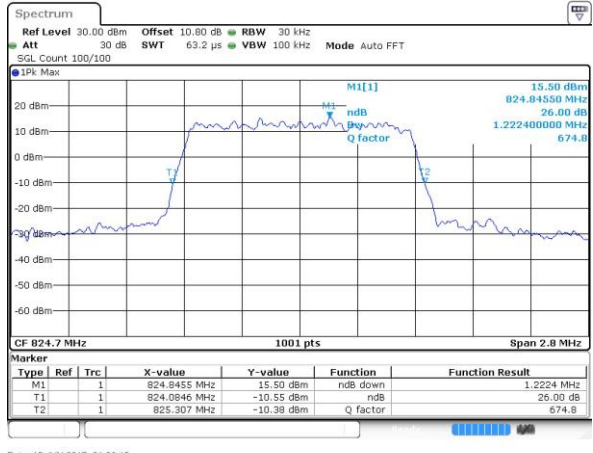

Highest Channel / 15MHz / 16QAM

Date: 14 JUN 2017 22:45:19

LTE Band 26

Lowest Channel / 1.4MHz / 64QAM

Middle Channel / 1.4MHz / 64QAM

Highest Channel / 1.4MHz / 64QAM

LTE Band 26

Lowest Channel / 3MHz / 64QAM

Date: 15 JUN 2017 01:10:00

Middle Channel / 3MHz / 64QAM

Date: 15 JUN 2017 01:13:33

Highest Channel / 3MHz / 64QAM

Date: 15 JUN 2017 01:14:48

LTE Band 26

Lowest Channel / 5MHz / 64QAM

Date: 15 JUN 2017 01:18:21