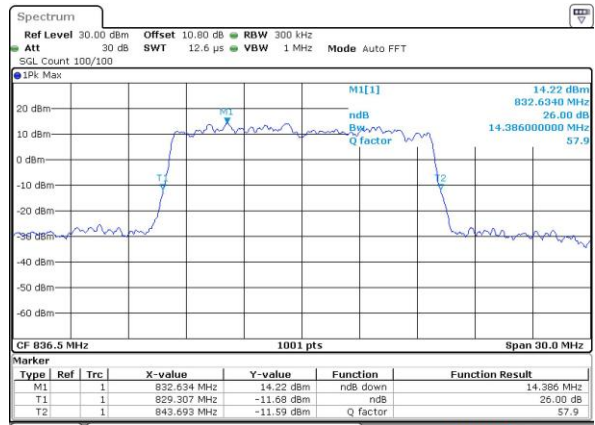

Date: 14 JUN 2017 22:28:09

Highest Channel / 10MHz / QPSK

Date: 14 JUN 2017 22:28:49

Highest Channel / 10MHz / 16QAM

Date: 14 JUN 2017 22:28:38

LTE Band 26

Lowest Channel / 15MHz / QPSK

Date: 14 JUN 2017 22:35:54

Lowest Channel / 15MHz / 16QAM

Date: 14 JUN 2017 22:35:44

Middle Channel / 15MHz / QPSK

Date: 14 JUN 2017 22:43:00

Middle Channel / 15MHz / 16QAM

Date: 14 JUN 2017 22:42:49

Highest Channel / 15MHz / QPSK

Date: 14 JUN 2017 22:45:29

Highest Channel / 15MHz / 16QAM

Date: 14 JUN 2017 22:45:19

LTE Band 26

Lowest Channel / 1.4MHz / 64QAM

Middle Channel / 1.4MHz / 64QAM

Highest Channel / 1.4MHz / 64QAM

LTE Band 26

Lowest Channel / 3MHz / 64QAM

Date: 15 JUN 2017 01:10:00

Middle Channel / 3MHz / 64QAM

Date: 15 JUN 2017 01:13:33

Highest Channel / 3MHz / 64QAM

Date: 15 JUN 2017 01:14:48

LTE Band 26

Lowest Channel / 5MHz / 64QAM

Date: 15 JUN 2017 01:18:21