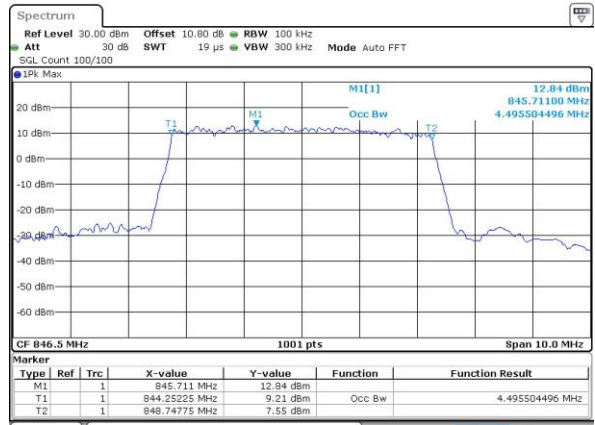

Highest Channel / 3MHz / QPSK

Date: 14 JUN 2017 21:54:54

Highest Channel / 3MHz / 16QAM

Date: 14 JUN 2017 21:55:05

LTE Band 26

Lowest Channel / 5MHz / QPSK

Date: 14 JUN 2017 22:02:00

Lowest Channel / 5MHz / 16QAM

Date: 14 JUN 2017 22:02:11

Middle Channel / 5MHz / QPSK

Date: 14 JUN 2017 22:09:06

Middle Channel / 5MHz / 16QAM

Date: 14 JUN 2017 22:09:17

Highest Channel / 5MHz / QPSK

Date: 14 JUN 2017 22:11:36

Highest Channel / 5MHz / 16QAM

Date: 14 JUN 2017 22:11:46

LTE Band 26

Lowest Channel / 10MHz / QPSK

Date: 14 JUN 2017 22:18:42

Lowest Channel / 10MHz / 16QAM

Date: 14 JUN 2017 22:18:52

Middle Channel / 10MHz / QPSK

Date: 14 JUN 2017 22:25:48