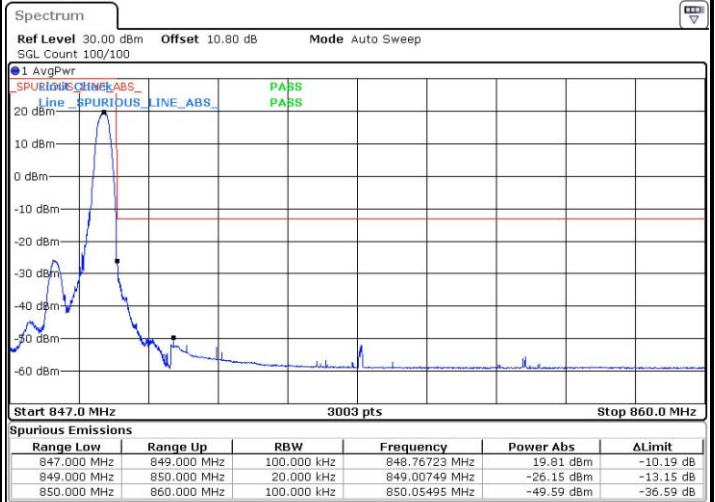

LTE Band 26

Lowest Channel / 10MHz / 64QAM

Date: 15 JUN 2017 01:26:31

Middle Channel / 10MHz / 64QAM

Date: 15 JUN 2017 01:30:04

Highest Channel / 10MHz / 64QAM

Date: 15 JUN 2017 01:31:19

LTE Band 26

Lowest Channel / 15MHz / 64QAM

Middle Channel / 15MHz / 64QAM

Highest Channel / 15MHz / 64QAM

Conducted Band Edge

LTE Band 26 / 1.4MHz / QPSK

Lowest Band Edge / 1RB

Date: 14 JUN 2017 21:29:00

Highest Band Edge / 1RB

Date: 14 JUN 2017 21:42:06

Lowest Band Edge / Full RB

Date: 14 JUN 2017 21:34:52

Highest Band Edge / Full RB

Date: 14 JUN 2017 21:36:25

LTE Band 26 / 1.4MHz / 16QAM

Lowest Band Edge / 1 RB

Date: 14 JUN 2017 21:30:27

Highest Band Edge / 1 RB

Date: 14 JUN 2017 21:39:59

Lowest Band Edge / Full RB

Date: 14 JUN 2017 21:32:36

Highest Band Edge / Full RB

Date: 14 JUN 2017 21:38:01

LTE Band 26 / 1.4MHz / 64QAM

Lowest Band Edge / 1 RB