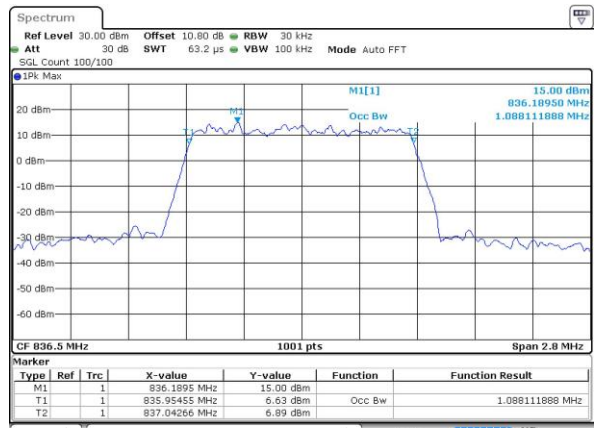

LTE Band 26

Lowest Channel / 1.4MHz / QPSK

Lowest Channel / 1.4MHz / 16QAM

Middle Channel / 1.4MHz / QPSK

Middle Channel / 1.4MHz / 16QAM

Highest Channel / 1.4MHz / QPSK

Highest Channel / 1.4MHz / 16QAM

LTE Band 26