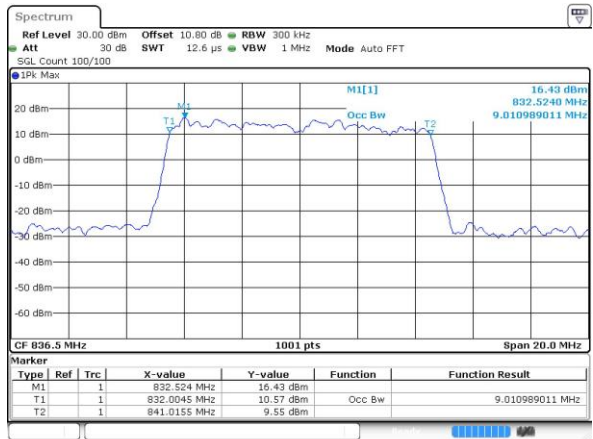

Highest Channel / 1.4MHz / 64QAM

Date: 15 JUN 2017 01:08:34

LTE Band 26

Lowest Channel / 3MHz / 64QAM

Date: 15 JUN 2017 01:09:49

Middle Channel / 3MHz / 64QAM

Date: 15 JUN 2017 01:13:23

Highest Channel / 3MHz / 64QAM

Date: 15 JUN 2017 01:14:38

LTE Band 26

Lowest Channel / 5MHz / 64QAM

Date: 15 JUN 2017 01:18:11

Middle Channel / 5MHz / 64QAM

Date: 15 JUN 2017 01:21:43

Highest Channel / 5MHz / 64QAM

Date: 15 JUN 2017 01:22:58

LTE Band 26

Lowest Channel / 10MHz / 64QAM

Date: 15 JUN 2017 01:26:31

Middle Channel / 10MHz / 64QAM

Date: 15 JUN 2017 01:30:04

Highest Channel / 10MHz / 64QAM

Date: 15 JUN 2017 01:31:19

LTE Band 26