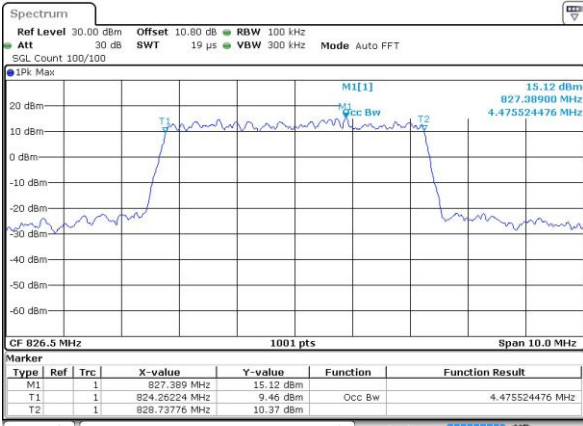

Highest Channel / 3MHz / QPSK

Date: 14 JUN 2017 21:54:54

Highest Channel / 3MHz / 16QAM

Date: 14 JUN 2017 21:55:05

LTE Band 26

Lowest Channel / 5MHz / QPSK

Date: 14 JUN 2017 22:02:00

Lowest Channel / 5MHz / 16QAM