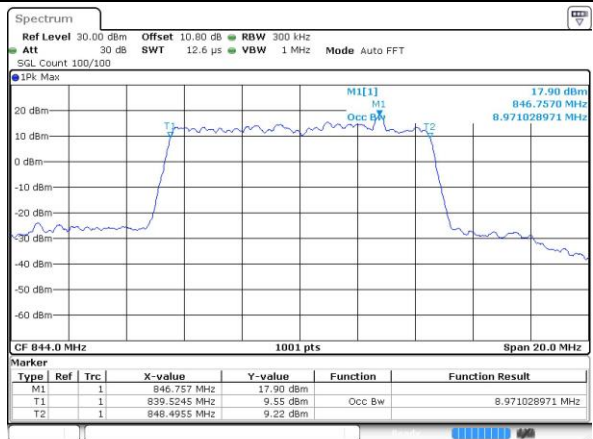

Date: 15 JUN 2017 01:14:38

LTE Band 26

Lowest Channel / 5MHz / 64QAM

Date: 15 JUN 2017 01:18:11

Middle Channel / 5MHz / 64QAM

Date: 15 JUN 2017 01:21:43

Highest Channel / 5MHz / 64QAM

Date: 15 JUN 2017 01:22:58

LTE Band 26

Lowest Channel / 10MHz / 64QAM

Date: 15 JUN 2017 01:26:31

Middle Channel / 10MHz / 64QAM

Date: 15 JUN 2017 01:30:04

Highest Channel / 10MHz / 64QAM

Date: 15 JUN 2017 01:31:19

LTE Band 26

Lowest Channel / 15MHz / 64QAM

Middle Channel / 15MHz / 64QAM

Highest Channel / 15MHz / 64QAM

Conducted Band Edge

LTE Band 26 / 1.4MHz / QPSK

Lowest Band Edge / 1RB

Date: 14 JUN 2017 21:29:00

Highest Band Edge / 1RB

Date: 14 JUN 2017 21:42:06

Lowest Band Edge / Full RB

Date: 14 JUN 2017 21:34:52

Highest Band Edge / Full RB

Date: 14 JUN 2017 21:36:25

LTE Band 26 / 1.4MHz / 16QAM

Lowest Band Edge / 1 RB

Date: 14 JUN 2017 21:30:27