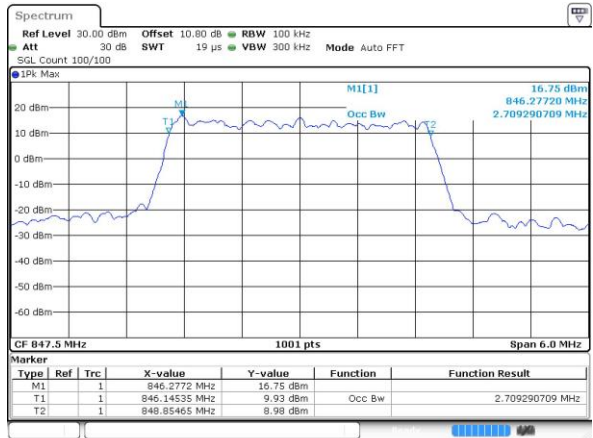

Date: 14 JUN 2017 22:44:58

Highest Channel / 15MHz / 16QAM

Date: 14 JUN 2017 22:45:09

LTE Band 26

Lowest Channel / 1.4MHz / 64QAM

Date: 15 JUN 2017 01:06:05

Middle Channel / 1.4MHz / 64QAM

Date: 15 JUN 2017 01:07:19

Highest Channel / 1.4MHz / 64QAM

Date: 15 JUN 2017 01:08:34

LTE Band 26

Lowest Channel / 3MHz / 64QAM

Date: 15 JUN 2017 01:09:49

Middle Channel / 3MHz / 64QAM

Date: 15 JUN 2017 01:13:23

Highest Channel / 3MHz / 64QAM

Date: 15 JUN 2017 01:14:38

LTE Band 26

Lowest Channel / 5MHz / 64QAM

Date: 15 JUN 2017 01:18:11

Middle Channel / 5MHz / 64QAM

Date: 15 JUN 2017 01:21:43

Highest Channel / 5MHz / 64QAM

Date: 15 JUN 2017 01:22:58