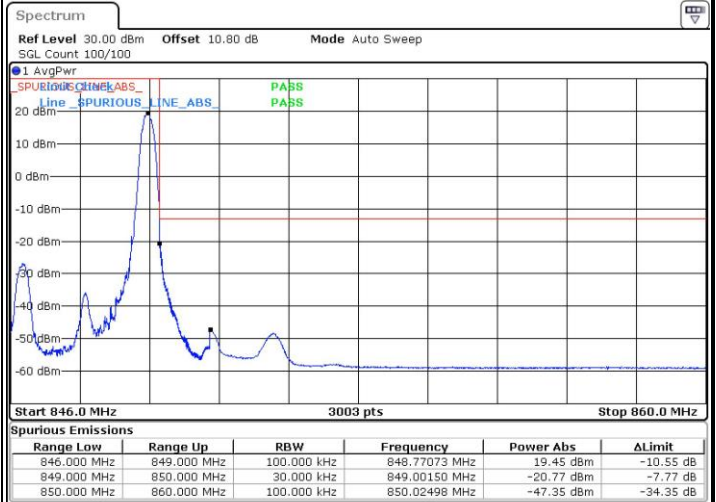

Date: 15 JUN 2017 00:53:18

Highest Band Edge / 1 RB

Date: 15 JUN 2017 01:05:05

Lowest Band Edge / Full RB

Date: 15 JUN 2017 01:00:01

Highest Band Edge / Full RB

Date: 15 JUN 2017 01:01:31

LTE Band 26 / 3MHz / QPSK

Lowest Band Edge / 1RB

Date: 14 JUN 2017 21:50:25

Highest Band Edge / 1 RB

Date: 14 JUN 2017 21:56:34

Lowest Band Edge / Full RB

Date: 14 JUN 2017 21:46:57

Highest Band Edge / Full RB

Date: 14 JUN 2017 22:00:01

LTE Band 26 / 3MHz / 16QAM

Lowest Band Edge / 1 RB

Date: 14 JUN 2017 21:49:16

Highest Band Edge / 1 RB

Date: 14 JUN 2017 21:57:43

Lowest Band Edge / Full RB

Date: 14 JUN 2017 21:48:07

Highest Band Edge / Full RB

Date: 14 JUN 2017 21:58:52

LTE Band 26 / 3MHz / 64QAM

Lowest Band Edge / 1 RB

Date: 15 JUN 2017 01:12:17

Highest Band Edge / 1 RB

Date: 15 JUN 2017 01:15:56

Lowest Band Edge / Full RB

Date: 15 JUN 2017 01:11:08