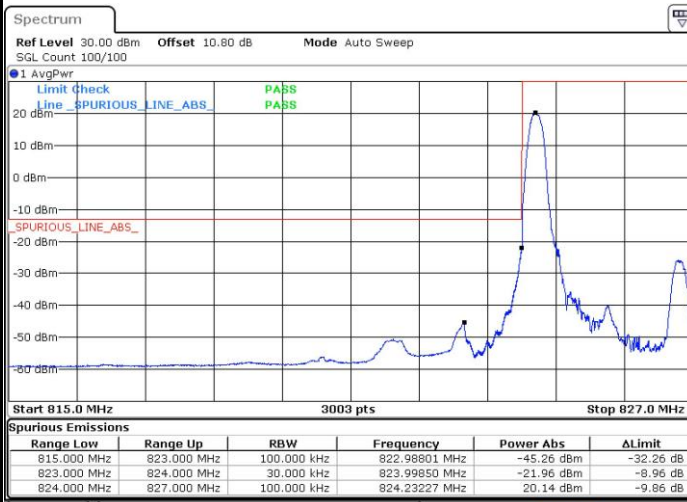

Highest Band Edge / 1 RB

Date: 14 JUN 2017 21:39:59

Lowest Band Edge / Full RB

Date: 14 JUN 2017 21:32:36

Highest Band Edge / Full RB

Date: 14 JUN 2017 21:38:01

LTE Band 26 / 1.4MHz / 64QAM

Lowest Band Edge / 1 RB

Date: 15 JUN 2017 00:53:18

Highest Band Edge / 1 RB

Date: 15 JUN 2017 01:05:05

Lowest Band Edge / Full RB

Date: 15 JUN 2017 01:00:01

Highest Band Edge / Full RB

Date: 15 JUN 2017 01:01:31

LTE Band 26 / 3MHz / QPSK

Lowest Band Edge / 1RB

Date: 14 JUN 2017 21:50:25

Highest Band Edge / 1 RB

Date: 14 JUN 2017 21:56:34

Lowest Band Edge / Full RB

Date: 14 JUN 2017 21:46:57

Highest Band Edge / Full RB

Date: 14 JUN 2017 22:00:01

LTE Band 26 / 3MHz / 16QAM

Lowest Band Edge / 1 RB

Date: 14 JUN 2017 21:49:16

Highest Band Edge / 1 RB

Date: 14 JUN 2017 21:57:43

Lowest Band Edge / Full RB

Date: 14 JUN 2017 21:48:07

Highest Band Edge / Full RB