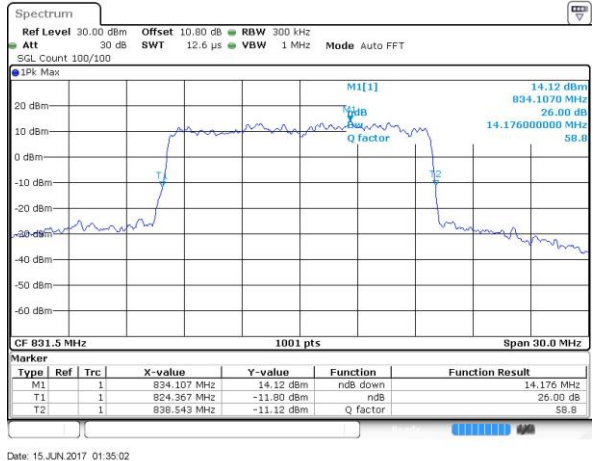

Middle Channel / 5MHz / 64QAM

Date: 15 JUN 2017 01:21:54

Highest Channel / 5MHz / 64QAM

Date: 15 JUN 2017 01:23:08

LTE Band 26

Lowest Channel / 10MHz / 64QAM

Date: 15 JUN 2017 01:26:41

Middle Channel / 10MHz / 64QAM

Date: 15 JUN 2017 01:30:14

Highest Channel / 10MHz / 64QAM

Date: 15 JUN 2017 01:31:29

LTE Band 26

Lowest Channel / 15MHz / 64QAM

Date: 15 JUN 2017 01:35:02

Middle Channel / 15MHz / 64QAM

Date: 15 JUN 2017 01:38:34

Highest Channel / 15MHz / 64QAM

Date: 15 JUN 2017 01:39:49

Occupied Bandwidth

Mode	LTE Band 26 : 99%OBW(MHz)											
BW	1.4MHz		3MHz		5MHz		10MHz		15MHz		20MHz	
Mod.	QPSK	16QAM	QPSK	16QAM	QPSK	16QAM	QPSK	16QAM	QPSK	16QAM	QPSK	16QAM
Lowest CH	1.09	1.09	2.72	2.73	4.48	4.49	9.03	8.99	13.37	13.46	-	-
Middle CH	1.09	1.09	2.71	2.7	4.49	4.48	9.01	8.97	13.37	13.46	-	-
Highest CH	1.09	1.09	2.72	2.72	4.48	4.5	8.99	9.01	13.4	13.49	-	-
Mode	LTE Band 26 : 99%OBW(MHz)											
BW	1.4MHz		3MHz		5MHz		10MHz		15MHz		20MHz	
Mod.	QPSK	64QAM	QPSK	64QAM	QPSK	64QAM	QPSK	64QAM	QPSK	64QAM	QPSK	64QAM
Lowest CH	-	1.09	-	2.72	-	4.49	-	9.03	-	13.34	-	-
Middle CH	-	1.1	-	2.73	-	4.48	-	9.01	-	13.4	-	-
Highest CH	-	1.09	-	2.71	-	4.48	-	8.97	-	13.46	-	-