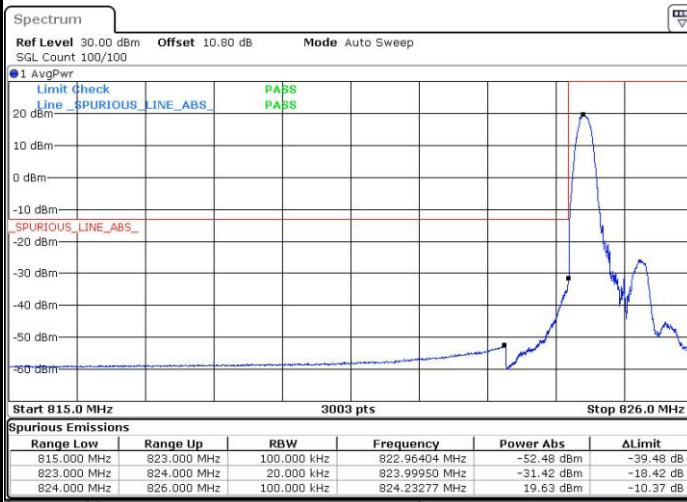

Date: 14 JUN 2017 21:42:06

Lowest Band Edge / Full RB

Date: 14 JUN 2017 21:34:52

Highest Band Edge / Full RB

Date: 14 JUN 2017 21:36:25

LTE Band 26 / 1.4MHz / 16QAM

Lowest Band Edge / 1 RB

Date: 14 JUN 2017 21:30:27

Highest Band Edge / 1 RB

Date: 14 JUN 2017 21:39:59

Lowest Band Edge / Full RB

Date: 14 JUN 2017 21:32:36

Highest Band Edge / Full RB

Date: 14 JUN 2017 21:38:01

LTE Band 26 / 1.4MHz / 64QAM

Lowest Band Edge / 1 RB

Date: 15 JUN 2017 00:53:18

Highest Band Edge / 1 RB

Date: 15 JUN 2017 01:05:05

Lowest Band Edge / Full RB

Date: 15 JUN 2017 01:00:01

Highest Band Edge / Full RB

Date: 15 JUN 2017 01:01:31

LTE Band 26 / 3MHz / QPSK

Lowest Band Edge / 1RB

Date: 14 JUN 2017 21:50:25

Highest Band Edge / 1 RB

Date: 14 JUN 2017 21:56:34

Lowest Band Edge / Full RB

Date: 14 JUN 2017 21:46:57

Highest Band Edge / Full RB

Date: 14 JUN 2017 22:00:01