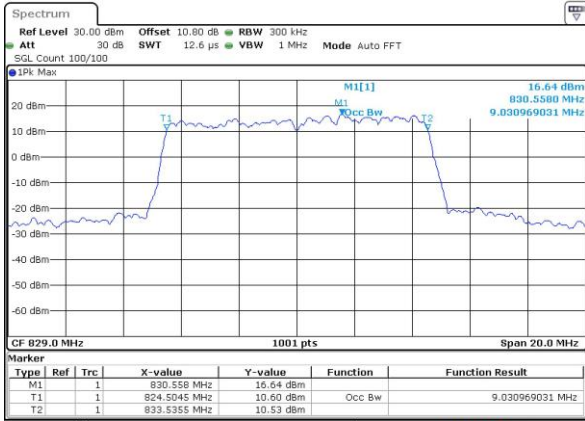

Highest Channel / 3MHz / QPSK

Date: 14 JUN 2017 21:54:54

Highest Channel / 3MHz / 16QAM

Date: 14 JUN 2017 21:55:05

LTE Band 26

Lowest Channel / 5MHz / QPSK

Date: 14 JUN 2017 22:02:00

Lowest Channel / 5MHz / 16QAM

Date: 14 JUN 2017 22:02:11

Middle Channel / 5MHz / QPSK

Date: 14 JUN 2017 22:09:06

Middle Channel / 5MHz / 16QAM

Date: 14 JUN 2017 22:09:17

Highest Channel / 5MHz / QPSK

Date: 14 JUN 2017 22:11:36

Highest Channel / 5MHz / 16QAM

Date: 14 JUN 2017 22:11:46

LTE Band 26

Lowest Channel / 10MHz / QPSK

Date: 14 JUN 2017 22:18:42

Lowest Channel / 10MHz / 16QAM

Date: 14 JUN 2017 22:18:52

Middle Channel / 10MHz / QPSK

Date: 14 JUN 2017 22:25:48

Middle Channel / 10MHz / 16QAM

Date: 14 JUN 2017 22:25:58

Highest Channel / 10MHz / QPSK

Date: 14 JUN 2017 22:28:18

Highest Channel / 10MHz / 16QAM

Date: 14 JUN 2017 22:28:28

LTE Band 26

Lowest Channel / 15MHz / QPSK