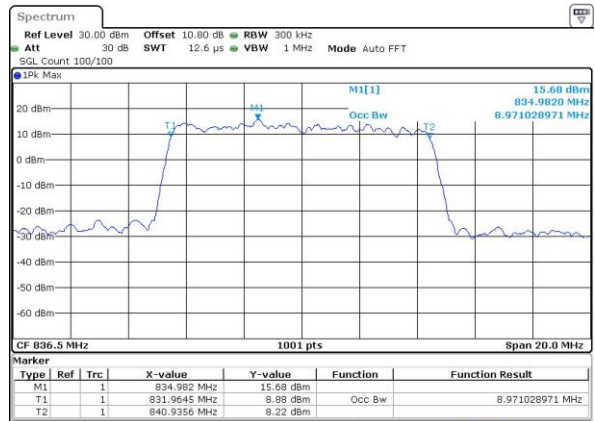

Date: 14 JUN 2017 22:11:46

LTE Band 26

Lowest Channel / 10MHz / QPSK

Date: 14 JUN 2017 22:18:42

Lowest Channel / 10MHz / 16QAM

Date: 14 JUN 2017 22:18:52

Middle Channel / 10MHz / QPSK

Date: 14 JUN 2017 22:25:48

Middle Channel / 10MHz / 16QAM

Date: 14 JUN 2017 22:25:58

Highest Channel / 10MHz / QPSK

Date: 14 JUN 2017 22:28:18

Highest Channel / 10MHz / 16QAM

Date: 14 JUN 2017 22:28:28

LTE Band 26

Lowest Channel / 15MHz / QPSK