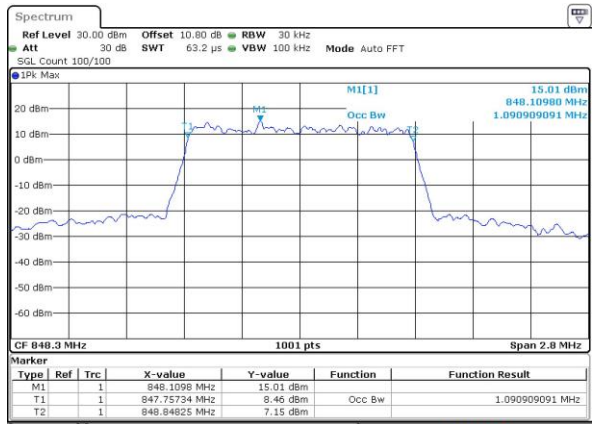

Date: 14 JUN 2017 22:44:58

Highest Channel / 15MHz / 16QAM

Date: 14 JUN 2017 22:45:09

LTE Band 26

Lowest Channel / 1.4MHz / 64QAM

Date: 15 JUN 2017 01:06:05

Middle Channel / 1.4MHz / 64QAM

Date: 15 JUN 2017 01:07:19

Highest Channel / 1.4MHz / 64QAM

Date: 15 JUN 2017 01:08:34

LTE Band 26

Lowest Channel / 3MHz / 64QAM

Date: 15 JUN 2017 01:09:49

Middle Channel / 3MHz / 64QAM

Date: 15 JUN 2017 01:13:23

Highest Channel / 3MHz / 64QAM