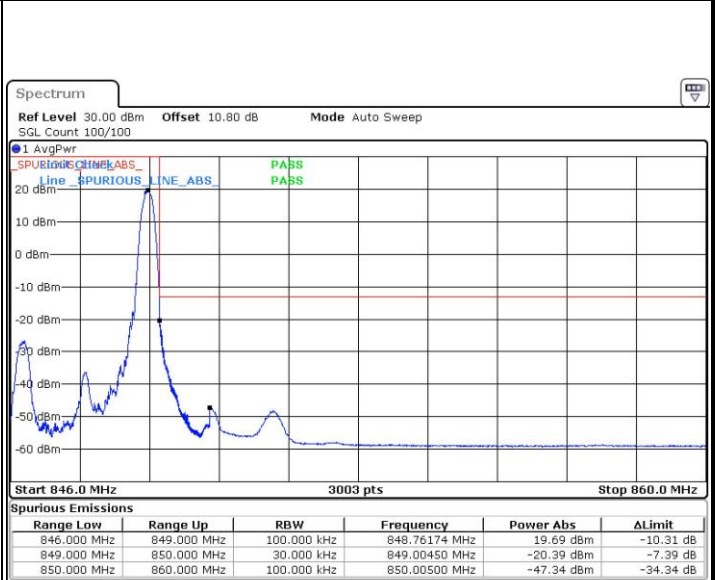

Lowest Band Edge / 1RB

Date: 14 JUN 2017 21:50:25

Highest Band Edge / 1 RB

Date: 14 JUN 2017 21:56:34

Lowest Band Edge / Full RB

Date: 14 JUN 2017 21:46:57

Highest Band Edge / Full RB

Date: 14 JUN 2017 22:00:01

LTE Band 26 / 3MHz / 16QAM

Lowest Band Edge / 1 RB

Date: 14 JUN 2017 21:49:16

Highest Band Edge / 1 RB

Date: 14 JUN 2017 21:57:43

Lowest Band Edge / Full RB

Date: 14 JUN 2017 21:48:07

Highest Band Edge / Full RB

Date: 14 JUN 2017 21:58:52

LTE Band 26 / 3MHz / 64QAM

Lowest Band Edge / 1 RB

Date: 15 JUN 2017 01:12:17

Highest Band Edge / 1 RB

Date: 15 JUN 2017 01:15:56

Lowest Band Edge / Full RB

Date: 15 JUN 2017 01:11:08

Highest Band Edge / Full RB

Date: 15 JUN 2017 01:17:06