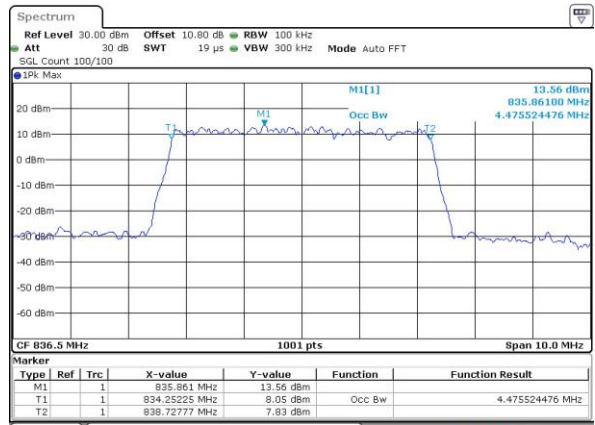

Highest Channel / 3MHz / QPSK

Date: 14 JUN 2017 21:54:54

Highest Channel / 3MHz / 16QAM

Date: 14 JUN 2017 21:55:05

LTE Band 26

Lowest Channel / 5MHz / QPSK

Date: 14 JUN 2017 22:02:00

Lowest Channel / 5MHz / 16QAM

Date: 14 JUN 2017 22:02:11

Middle Channel / 5MHz / QPSK

Date: 14 JUN 2017 22:09:06

Middle Channel / 5MHz / 16QAM

Date: 14 JUN 2017 22:09:17

Highest Channel / 5MHz / QPSK

Date: 14 JUN 2017 22:11:36

Highest Channel / 5MHz / 16QAM