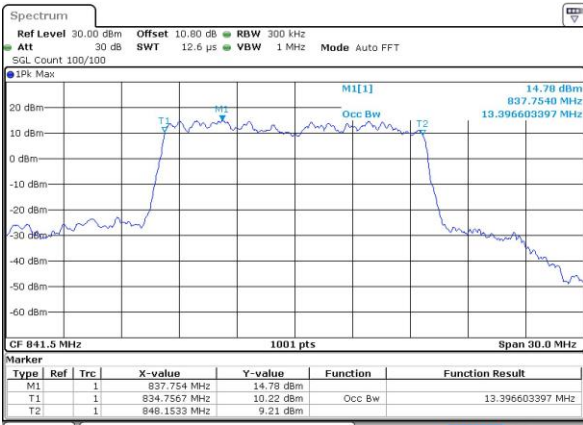

Middle Channel / 10MHz / 16QAM

Date: 14 JUN 2017 22:25:58

Highest Channel / 10MHz / QPSK

Date: 14 JUN 2017 22:28:18

Highest Channel / 10MHz / 16QAM

Date: 14 JUN 2017 22:28:28

LTE Band 26

Lowest Channel / 15MHz / QPSK

Date: 14 JUN 2017 22:35:24

Lowest Channel / 15MHz / 16QAM

Date: 14 JUN 2017 22:35:34

Middle Channel / 15MHz / QPSK

Date: 14 JUN 2017 22:42:29

Middle Channel / 15MHz / 16QAM

Date: 14 JUN 2017 22:42:39

Highest Channel / 15MHz / QPSK

Date: 14 JUN 2017 22:44:58

Highest Channel / 15MHz / 16QAM

Date: 14 JUN 2017 22:45:09

LTE Band 26

Lowest Channel / 1.4MHz / 64QAM

Date: 15 JUN 2017 01:06:05

Middle Channel / 1.4MHz / 64QAM

Date: 15 JUN 2017 01:07:19