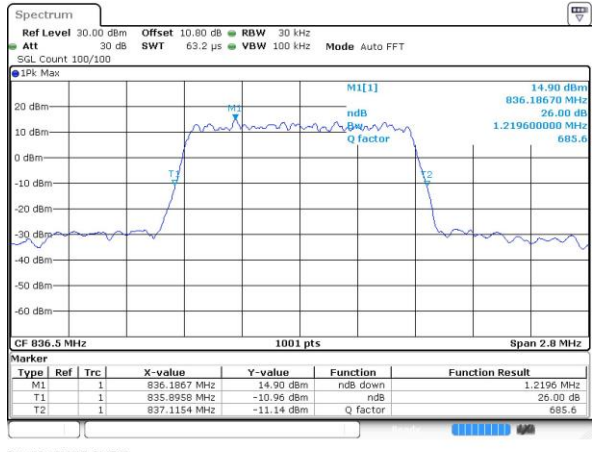

Highest Channel / 15MHz / 16QAM

Date: 14 JUN 2017 22:45:19

LTE Band 26

Lowest Channel / 1.4MHz / 64QAM

Middle Channel / 1.4MHz / 64QAM

Highest Channel / 1.4MHz / 64QAM

LTE Band 26

Lowest Channel / 3MHz / 64QAM

Date: 15 JUN 2017 01:10:00

Middle Channel / 3MHz / 64QAM

Date: 15 JUN 2017 01:13:33

Highest Channel / 3MHz / 64QAM

Date: 15 JUN 2017 01:14:48

LTE Band 26

Lowest Channel / 5MHz / 64QAM

Date: 15 JUN 2017 01:18:21