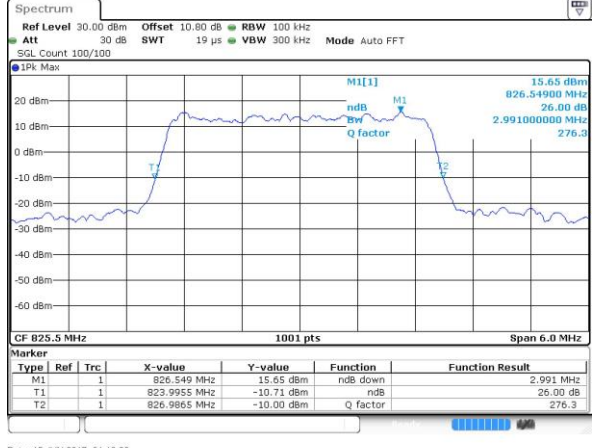

Highest Channel / 15MHz / 16QAM

Date: 14 JUN 2017 22:45:19

LTE Band 26

Lowest Channel / 1.4MHz / 64QAM

Middle Channel / 1.4MHz / 64QAM

Highest Channel / 1.4MHz / 64QAM

LTE Band 26

Lowest Channel / 3MHz / 64QAM

Date: 15 JUN 2017 01:10:00

Middle Channel / 3MHz / 64QAM

Date: 15 JUN 2017 01:13:33

Highest Channel / 3MHz / 64QAM

Date: 15 JUN 2017 01:14:48

LTE Band 26

Lowest Channel / 5MHz / 64QAM

Date: 15 JUN 2017 01:18:21