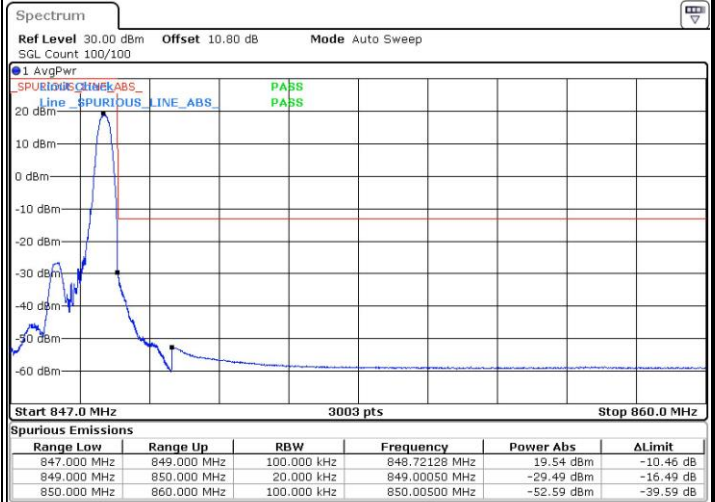

Date: 14 JUN 2017 21:42:06

Lowest Band Edge / Full RB

Date: 14 JUN 2017 21:34:52

Highest Band Edge / Full RB

Date: 14 JUN 2017 21:36:25

LTE Band 26 / 1.4MHz / 16QAM

Lowest Band Edge / 1 RB

Date: 14 JUN 2017 21:30:27

Highest Band Edge / 1 RB

Date: 14 JUN 2017 21:39:59

Lowest Band Edge / Full RB

Date: 14 JUN 2017 21:32:36

Highest Band Edge / Full RB

Date: 14 JUN 2017 21:38:01

LTE Band 26 / 1.4MHz / 64QAM

Lowest Band Edge / 1 RB

Date: 15 JUN 2017 00:53:18

Highest Band Edge / 1 RB

Date: 15 JUN 2017 01:05:05

Lowest Band Edge / Full RB

Date: 15 JUN 2017 01:00:01

Highest Band Edge / Full RB

Date: 15 JUN 2017 01:01:31

LTE Band 26 / 3MHz / QPSK

Lowest Band Edge / 1RB

Date: 14 JUN 2017 21:50:25

Highest Band Edge / 1 RB

Date: 14 JUN 2017 21:56:34

Lowest Band Edge / Full RB

Date: 14 JUN 2017 21:46:57

Highest Band Edge / Full RB

Date: 14 JUN 2017 22:00:01