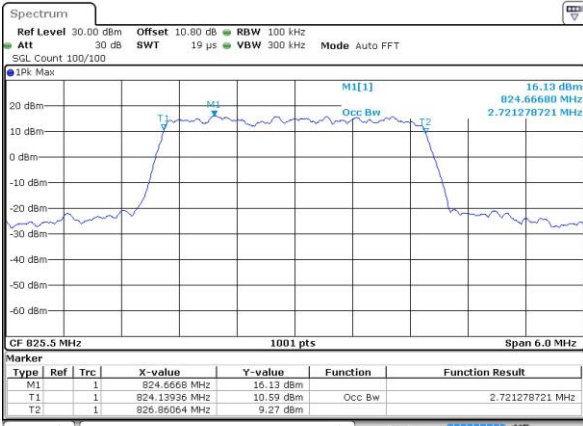

LTE Band 26

Lowest Channel / 3MHz / QPSK

Date: 14 JUN 2017 21:45:17