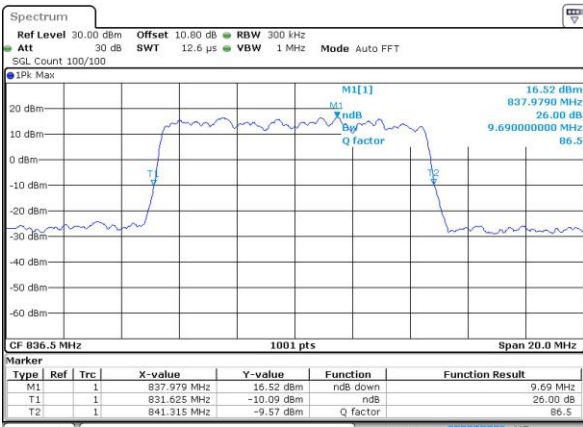

LTE Band 26

Lowest Channel / 10MHz / QPSK

Date: 14 JUN 2017 22:19:13

Lowest Channel / 10MHz / 16QAM

Date: 14 JUN 2017 22:19:03

Middle Channel / 10MHz / QPSK

Date: 14 JUN 2017 22:28:19

Middle Channel / 10MHz / 16QAM

Date: 14 JUN 2017 22:28:09

Highest Channel / 10MHz / QPSK

Date: 14 JUN 2017 22:28:49

Highest Channel / 10MHz / 16QAM

Date: 14 JUN 2017 22:28:38

LTE Band 26

Lowest Channel / 15MHz / QPSK

Date: 14 JUN 2017 22:35:54