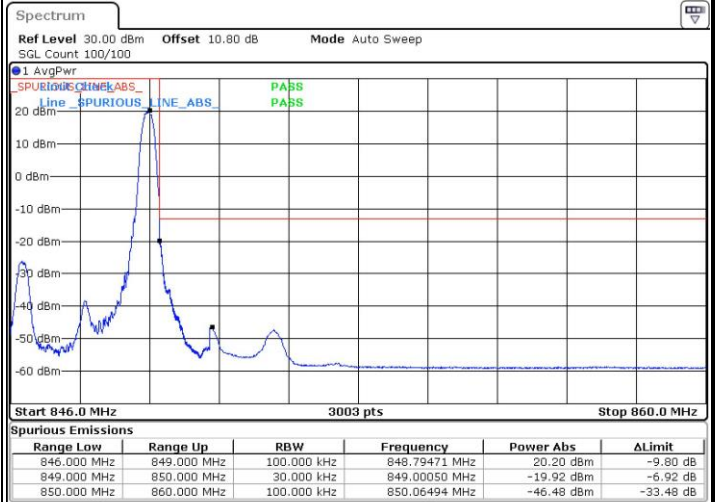

Highest Band Edge / 1 RB

Date: 14 JUN 2017 21:39:59

Lowest Band Edge / Full RB

Date: 14 JUN 2017 21:32:36

Highest Band Edge / Full RB

Date: 14 JUN 2017 21:38:01

LTE Band 26 / 1.4MHz / 64QAM

Lowest Band Edge / 1 RB

Date: 15 JUN 2017 00:53:18

Highest Band Edge / 1 RB

Date: 15 JUN 2017 01:05:05

Lowest Band Edge / Full RB

Date: 15 JUN 2017 01:00:01

Highest Band Edge / Full RB

Date: 15 JUN 2017 01:01:31

LTE Band 26 / 3MHz / QPSK

Lowest Band Edge / 1RB

Date: 14 JUN 2017 21:50:25

Highest Band Edge / 1 RB

Date: 14 JUN 2017 21:56:34

Lowest Band Edge / Full RB

Date: 14 JUN 2017 21:46:57

Highest Band Edge / Full RB

Date: 14 JUN 2017 22:00:01

LTE Band 26 / 3MHz / 16QAM

Lowest Band Edge / 1 RB

Date: 14 JUN 2017 21:49:16

Highest Band Edge / 1 RB

Date: 14 JUN 2017 21:57:43

Lowest Band Edge / Full RB

Date: 14 JUN 2017 21:48:07

Highest Band Edge / Full RB