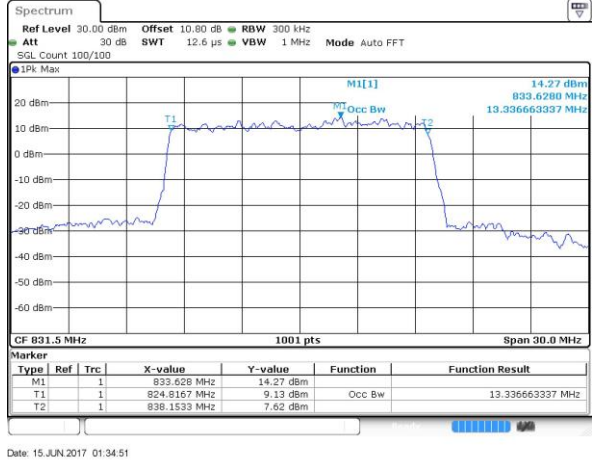

LTE Band 26

Lowest Channel / 10MHz / 64QAM

Date: 15 JUN 2017 01:26:31

Middle Channel / 10MHz / 64QAM

Date: 15 JUN 2017 01:30:04

Highest Channel / 10MHz / 64QAM

Date: 15 JUN 2017 01:31:19

LTE Band 26

Lowest Channel / 15MHz / 64QAM

Middle Channel / 15MHz / 64QAM

Highest Channel / 15MHz / 64QAM

Conducted Band Edge

LTE Band 26 / 1.4MHz / QPSK

Lowest Band Edge / 1RB

Date: 14 JUN 2017 21:29:00

Highest Band Edge / 1RB

Date: 14 JUN 2017 21:42:06

Lowest Band Edge / Full RB

Date: 14 JUN 2017 21:34:52

Highest Band Edge / Full RB

Date: 14 JUN 2017 21:36:25

LTE Band 26 / 1.4MHz / 16QAM

Lowest Band Edge / 1 RB

Date: 14 JUN 2017 21:30:27