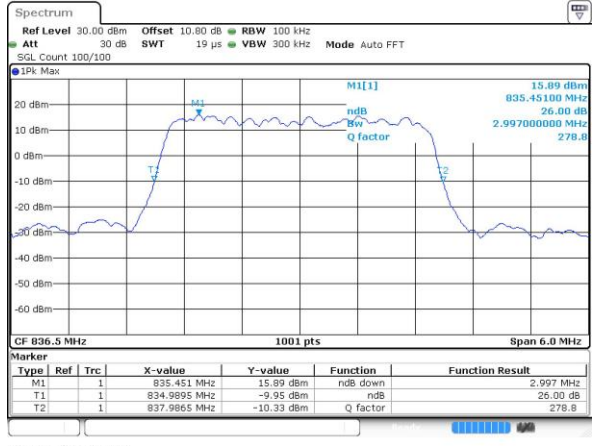

Highest Channel / 15MHz / 16QAM

Date: 14 JUN 2017 22:45:19

LTE Band 26

Lowest Channel / 1.4MHz / 64QAM

Middle Channel / 1.4MHz / 64QAM

Highest Channel / 1.4MHz / 64QAM

LTE Band 26

Lowest Channel / 3MHz / 64QAM

Date: 15 JUN 2017 01:10:00

Middle Channel / 3MHz / 64QAM

Date: 15 JUN 2017 01:13:33

Highest Channel / 3MHz / 64QAM

Date: 15 JUN 2017 01:14:48

LTE Band 26

Lowest Channel / 5MHz / 64QAM

Date: 15 JUN 2017 01:18:21