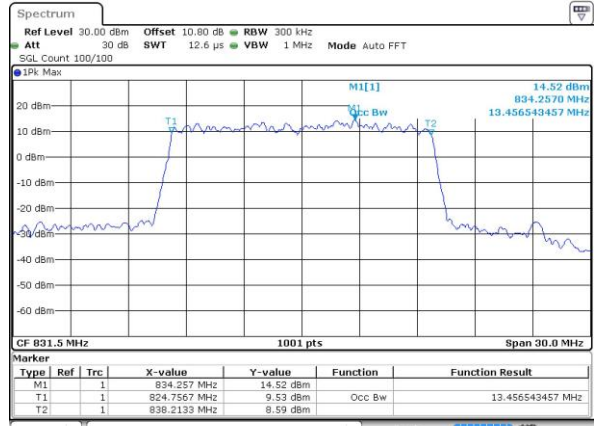

Middle Channel / 10MHz / 16QAM

Date: 14 JUN 2017 22:25:58

Highest Channel / 10MHz / QPSK

Date: 14 JUN 2017 22:28:18

Highest Channel / 10MHz / 16QAM

Date: 14 JUN 2017 22:28:28

LTE Band 26

Lowest Channel / 15MHz / QPSK

Date: 14 JUN 2017 22:35:24

Lowest Channel / 15MHz / 16QAM

Date: 14 JUN 2017 22:35:34

Middle Channel / 15MHz / QPSK

Date: 14 JUN 2017 22:42:29

Middle Channel / 15MHz / 16QAM

Date: 14 JUN 2017 22:42:39

Highest Channel / 15MHz / QPSK