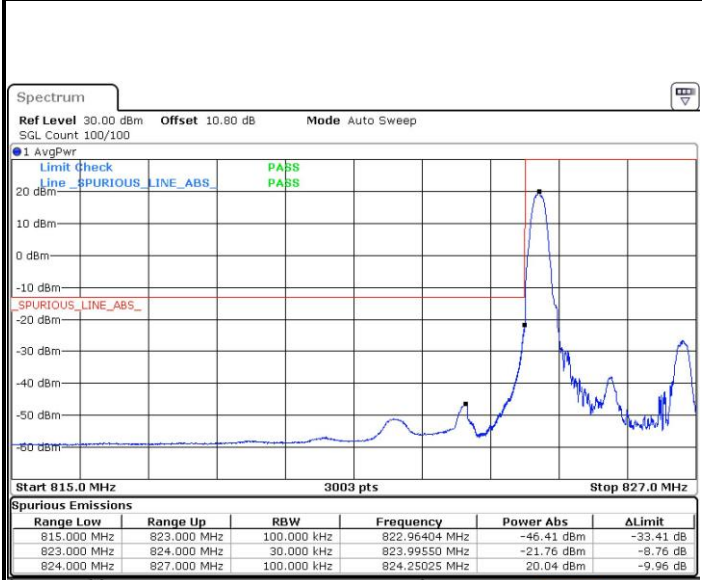

Date: 15 JUN 2017 00:53:18

Highest Band Edge / 1 RB

Date: 15 JUN 2017 01:05:05

Lowest Band Edge / Full RB

Date: 15 JUN 2017 01:00:01

Highest Band Edge / Full RB

Date: 15 JUN 2017 01:01:31

LTE Band 26 / 3MHz / QPSK

Lowest Band Edge / 1RB

Date: 14 JUN 2017 21:50:25

Highest Band Edge / 1 RB

Date: 14 JUN 2017 21:56:34

Lowest Band Edge / Full RB

Date: 14 JUN 2017 21:46:57

Highest Band Edge / Full RB

Date: 14 JUN 2017 22:00:01

LTE Band 26 / 3MHz / 16QAM

Lowest Band Edge / 1 RB

Date: 14 JUN 2017 21:49:16

Highest Band Edge / 1 RB

Date: 14 JUN 2017 21:57:43

Lowest Band Edge / Full RB

Date: 14 JUN 2017 21:48:07

Highest Band Edge / Full RB

Date: 14 JUN 2017 21:58:52

LTE Band 26 / 3MHz / 64QAM

Lowest Band Edge / 1 RB

Date: 15 JUN 2017 01:12:17

Highest Band Edge / 1 RB

Date: 15 JUN 2017 01:15:56

Lowest Band Edge / Full RB

Date: 15 JUN 2017 01:11:08