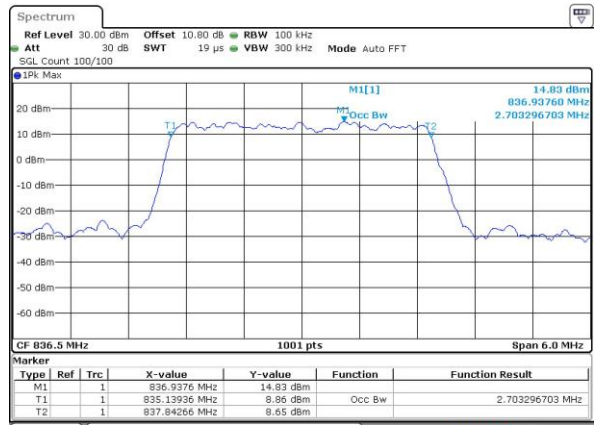

LTE Band 26

Lowest Channel / 1.4MHz / QPSK

Lowest Channel / 1.4MHz / 16QAM

Middle Channel / 1.4MHz / QPSK

Middle Channel / 1.4MHz / 16QAM

Highest Channel / 1.4MHz / QPSK

Highest Channel / 1.4MHz / 16QAM

LTE Band 26

Lowest Channel / 3MHz / QPSK

Date: 14 JUN 2017 21:45:17

Lowest Channel / 3MHz / 16QAM

Date: 14 JUN 2017 21:45:28

Middle Channel / 3MHz / QPSK

Date: 14 JUN 2017 21:52:24

Middle Channel / 3MHz / 16QAM

Date: 14 JUN 2017 21:52:35

Highest Channel / 3MHz / QPSK

Date: 14 JUN 2017 21:54:54

Highest Channel / 3MHz / 16QAM

Date: 14 JUN 2017 21:55:05

LTE Band 26

Lowest Channel / 5MHz / QPSK

Date: 14 JUN 2017 22:02:00

Lowest Channel / 5MHz / 16QAM