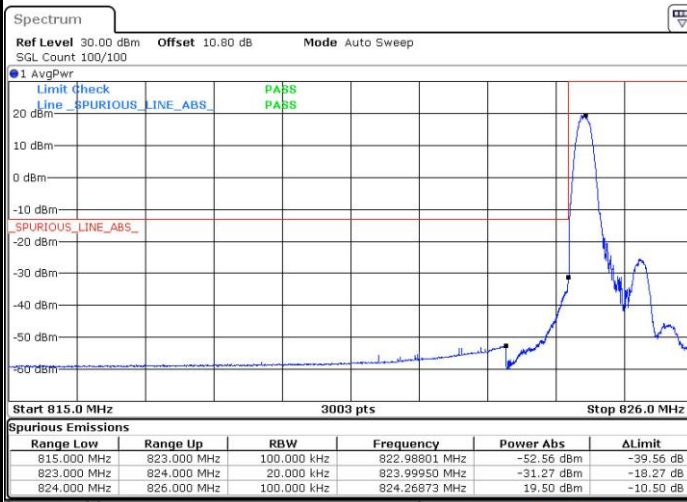

Lowest Channel / 15MHz / 64QAM

Middle Channel / 15MHz / 64QAM

Highest Channel / 15MHz / 64QAM

Conducted Band Edge

LTE Band 26 / 1.4MHz / QPSK

Lowest Band Edge / 1RB

Date: 14 JUN 2017 21:29:00

Highest Band Edge / 1RB

Date: 14 JUN 2017 21:42:06

Lowest Band Edge / Full RB

Date: 14 JUN 2017 21:34:52

Highest Band Edge / Full RB

Date: 14 JUN 2017 21:36:25

LTE Band 26 / 1.4MHz / 16QAM

Lowest Band Edge / 1 RB

Date: 14 JUN 2017 21:30:27

Highest Band Edge / 1 RB

Date: 14 JUN 2017 21:39:59

Lowest Band Edge / Full RB

Date: 14 JUN 2017 21:32:36

Highest Band Edge / Full RB

Date: 14 JUN 2017 21:38:01

LTE Band 26 / 1.4MHz / 64QAM

Lowest Band Edge / 1 RB

Date: 15 JUN 2017 00:53:18

Highest Band Edge / 1 RB

Date: 15 JUN 2017 01:05:05

Lowest Band Edge / Full RB

Date: 15 JUN 2017 01:00:01

Highest Band Edge / Full RB

Date: 15 JUN 2017 01:01:31

LTE Band 26 / 3MHz / QPSK