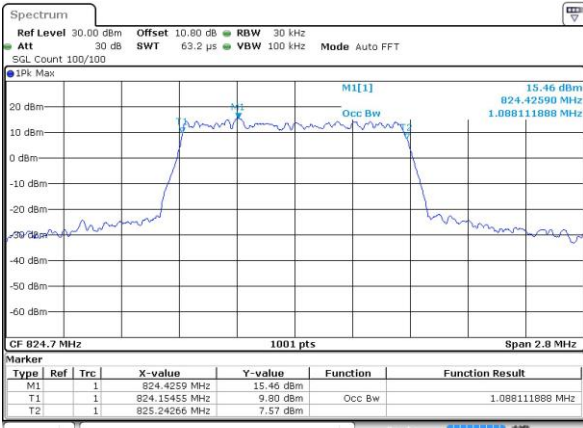

Date: 15 JUN 2017 01:30:14

Highest Channel / 10MHz / 64QAM

Date: 15 JUN 2017 01:31:29

LTE Band 26

Lowest Channel / 15MHz / 64QAM

Date: 15 JUN 2017 01:35:02

Middle Channel / 15MHz / 64QAM

Date: 15 JUN 2017 01:38:34

Highest Channel / 15MHz / 64QAM

Date: 15 JUN 2017 01:39:49

Occupied Bandwidth

Mode	LTE Band 26 : 99%OBW(MHz)											
BW	1.4MHz		3MHz		5MHz		10MHz		15MHz		20MHz	
Mod.	QPSK	16QAM	QPSK	16QAM	QPSK	16QAM	QPSK	16QAM	QPSK	16QAM	QPSK	16QAM
Lowest CH	1.09	1.09	2.72	2.73	4.48	4.49	9.03	8.99	13.37	13.46	-	-
Middle CH	1.09	1.09	2.71	2.7	4.49	4.48	9.01	8.97	13.37	13.46	-	-
Highest CH	1.09	1.09	2.72	2.72	4.48	4.5	8.99	9.01	13.4	13.49	-	-
Mode	LTE Band 26 : 99%OBW(MHz)											
BW	1.4MHz		3MHz		5MHz		10MHz		15MHz		20MHz	
Mod.	QPSK	64QAM	QPSK	64QAM	QPSK	64QAM	QPSK	64QAM	QPSK	64QAM	QPSK	64QAM
Lowest CH	-	1.09	-	2.72	-	4.49	-	9.03	-	13.34	-	-
Middle CH	-	1.1	-	2.73	-	4.48	-	9.01	-	13.4	-	-
Highest CH	-	1.09	-	2.71	-	4.48	-	8.97	-	13.46	-	-

LTE Band 26

Lowest Channel / 1.4MHz / QPSK

Lowest Channel / 1.4MHz / 16QAM

Middle Channel / 1.4MHz / QPSK

Middle Channel / 1.4MHz / 16QAM

Highest Channel / 1.4MHz / QPSK

Highest Channel / 1.4MHz / 16QAM

LTE Band 26