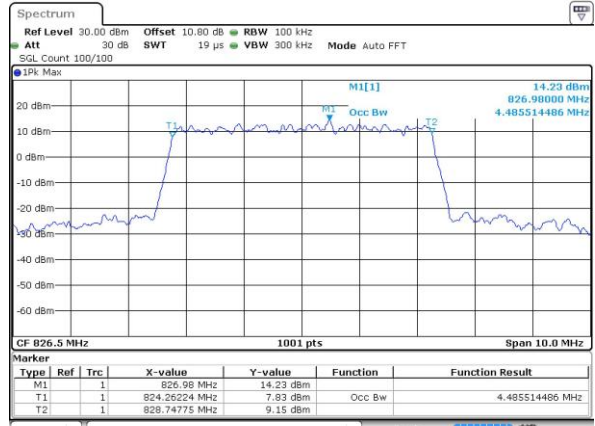

Highest Channel / 3MHz / QPSK

Date: 14 JUN 2017 21:54:54

Highest Channel / 3MHz / 16QAM

Date: 14 JUN 2017 21:55:05

LTE Band 26

Lowest Channel / 5MHz / QPSK

Date: 14 JUN 2017 22:02:00

Lowest Channel / 5MHz / 16QAM