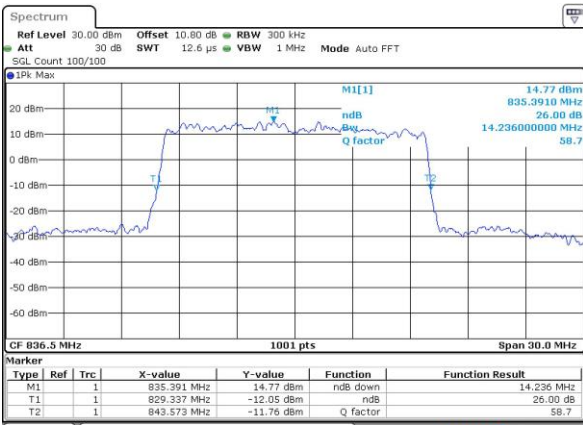

Middle Channel / 15MHz / QPSK

Date: 14 JUN 2017 22:43:00