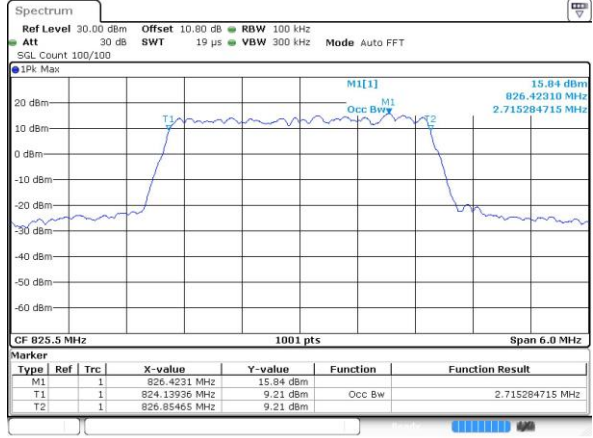

Date: 14 JUN 2017 22:44:58

Highest Channel / 15MHz / 16QAM

Date: 14 JUN 2017 22:45:09

LTE Band 26

Lowest Channel / 1.4MHz / 64QAM

Date: 15 JUN 2017 01:06:05

Middle Channel / 1.4MHz / 64QAM

Date: 15 JUN 2017 01:07:19

Highest Channel / 1.4MHz / 64QAM

Date: 15 JUN 2017 01:08:34

LTE Band 26

Lowest Channel / 3MHz / 64QAM

Date: 15 JUN 2017 01:09:49

Middle Channel / 3MHz / 64QAM

Date: 15 JUN 2017 01:13:23

Highest Channel / 3MHz / 64QAM

Date: 15 JUN 2017 01:14:38

LTE Band 26

Lowest Channel / 5MHz / 64QAM

Date: 15 JUN 2017 01:18:11

Middle Channel / 5MHz / 64QAM

Date: 15 JUN 2017 01:21:43

Highest Channel / 5MHz / 64QAM

Date: 15 JUN 2017 01:22:58