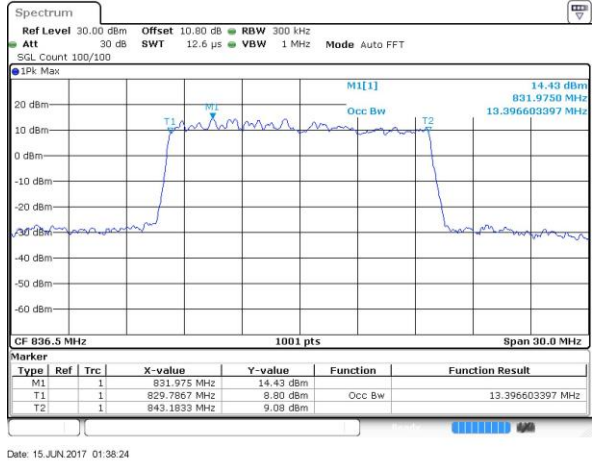

LTE Band 26

Lowest Channel / 10MHz / 64QAM

Date: 15 JUN 2017 01:26:31

Middle Channel / 10MHz / 64QAM

Date: 15 JUN 2017 01:30:04

Highest Channel / 10MHz / 64QAM

Date: 15 JUN 2017 01:31:19

LTE Band 26

Lowest Channel / 15MHz / 64QAM

Middle Channel / 15MHz / 64QAM

Highest Channel / 15MHz / 64QAM

Conducted Band Edge

LTE Band 26 / 1.4MHz / QPSK

Lowest Band Edge / 1RB

Date: 14 JUN 2017 21:29:00

Highest Band Edge / 1RB

Date: 14 JUN 2017 21:42:06

Lowest Band Edge / Full RB

Date: 14 JUN 2017 21:34:52

Highest Band Edge / Full RB

Date: 14 JUN 2017 21:36:25

LTE Band 26 / 1.4MHz / 16QAM

Lowest Band Edge / 1 RB

Date: 14 JUN 2017 21:30:27