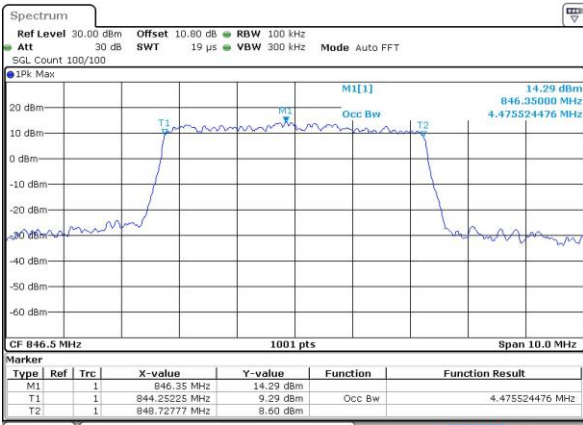

Date: 14 JUN 2017 22:02:11

Middle Channel / 5MHz / QPSK

Date: 14 JUN 2017 22:09:06

Middle Channel / 5MHz / 16QAM

Date: 14 JUN 2017 22:09:17

Highest Channel / 5MHz / QPSK

Date: 14 JUN 2017 22:11:36

Highest Channel / 5MHz / 16QAM