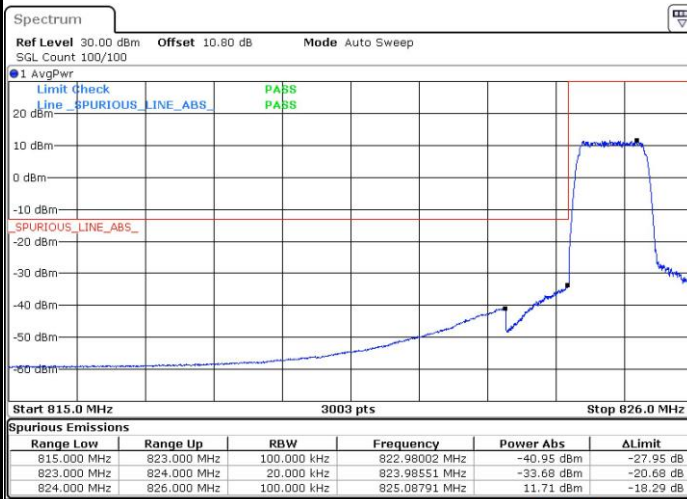

Lowest Channel / 15MHz / 64QAM

Middle Channel / 15MHz / 64QAM

Highest Channel / 15MHz / 64QAM

Conducted Band Edge

LTE Band 26 / 1.4MHz / QPSK

Lowest Band Edge / 1RB

Date: 14 JUN 2017 21:29:00

Highest Band Edge / 1RB

Date: 14 JUN 2017 21:42:06

Lowest Band Edge / Full RB

Date: 14 JUN 2017 21:34:52

Highest Band Edge / Full RB

Date: 14 JUN 2017 21:36:25

LTE Band 26 / 1.4MHz / 16QAM

Lowest Band Edge / 1 RB

Date: 14 JUN 2017 21:30:27

Highest Band Edge / 1 RB

Date: 14 JUN 2017 21:39:59

Lowest Band Edge / Full RB

Date: 14 JUN 2017 21:32:36

Highest Band Edge / Full RB

Date: 14 JUN 2017 21:38:01

LTE Band 26 / 1.4MHz / 64QAM

Lowest Band Edge / 1 RB

Date: 15 JUN 2017 00:53:18

Highest Band Edge / 1 RB

Date: 15 JUN 2017 01:05:05

Lowest Band Edge / Full RB

Date: 15 JUN 2017 01:00:01

Highest Band Edge / Full RB

Date: 15 JUN 2017 01:01:31

LTE Band 26 / 3MHz / QPSK