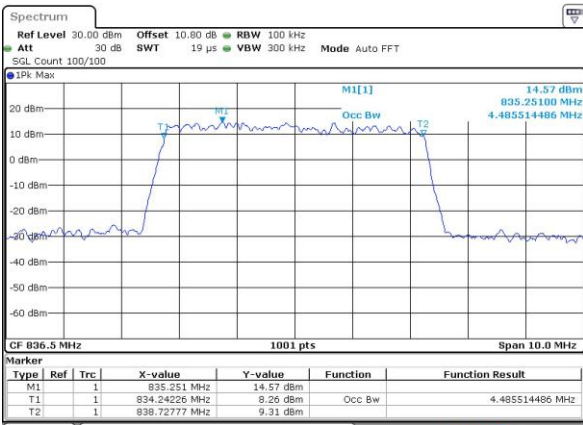

Middle Channel / 5MHz / QPSK

Date: 14 JUN 2017 22:09:06