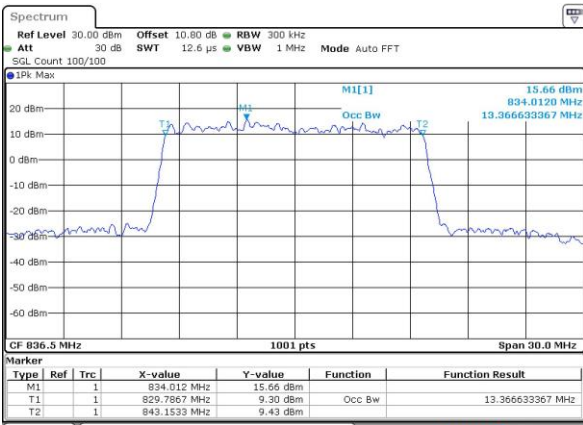

Middle Channel / 15MHz / QPSK

Date: 14 JUN 2017 22:42:29