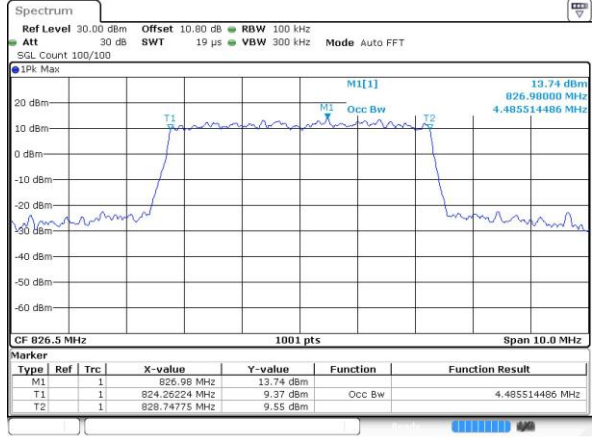

Date: 14 JUN 2017 22:44:58

Highest Channel / 15MHz / 16QAM

Date: 14 JUN 2017 22:45:09

LTE Band 26

Lowest Channel / 1.4MHz / 64QAM

Date: 15 JUN 2017 01:06:05

Middle Channel / 1.4MHz / 64QAM

Date: 15 JUN 2017 01:07:19

Highest Channel / 1.4MHz / 64QAM

Date: 15 JUN 2017 01:08:34

LTE Band 26

Lowest Channel / 3MHz / 64QAM

Date: 15 JUN 2017 01:09:49

Middle Channel / 3MHz / 64QAM

Date: 15 JUN 2017 01:13:23

Highest Channel / 3MHz / 64QAM

Date: 15 JUN 2017 01:14:38

LTE Band 26

Lowest Channel / 5MHz / 64QAM

Date: 15 JUN 2017 01:18:11

Middle Channel / 5MHz / 64QAM

Date: 15 JUN 2017 01:21:43

Highest Channel / 5MHz / 64QAM

Date: 15 JUN 2017 01:22:58