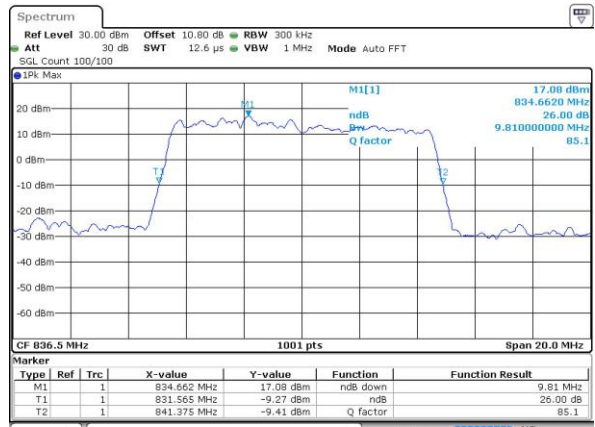

LTE Band 26

Lowest Channel / 10MHz / QPSK

Date: 14 JUN 2017 22:19:13

Lowest Channel / 10MHz / 16QAM

Date: 14 JUN 2017 22:19:03

Middle Channel / 10MHz / QPSK

Date: 14 JUN 2017 22:28:19

Middle Channel / 10MHz / 16QAM

Date: 14 JUN 2017 22:28:09

Highest Channel / 10MHz / QPSK

Date: 14 JUN 2017 22:28:49

Highest Channel / 10MHz / 16QAM

Date: 14 JUN 2017 22:28:38

LTE Band 26

Lowest Channel / 15MHz / QPSK

Date: 14 JUN 2017 22:35:54