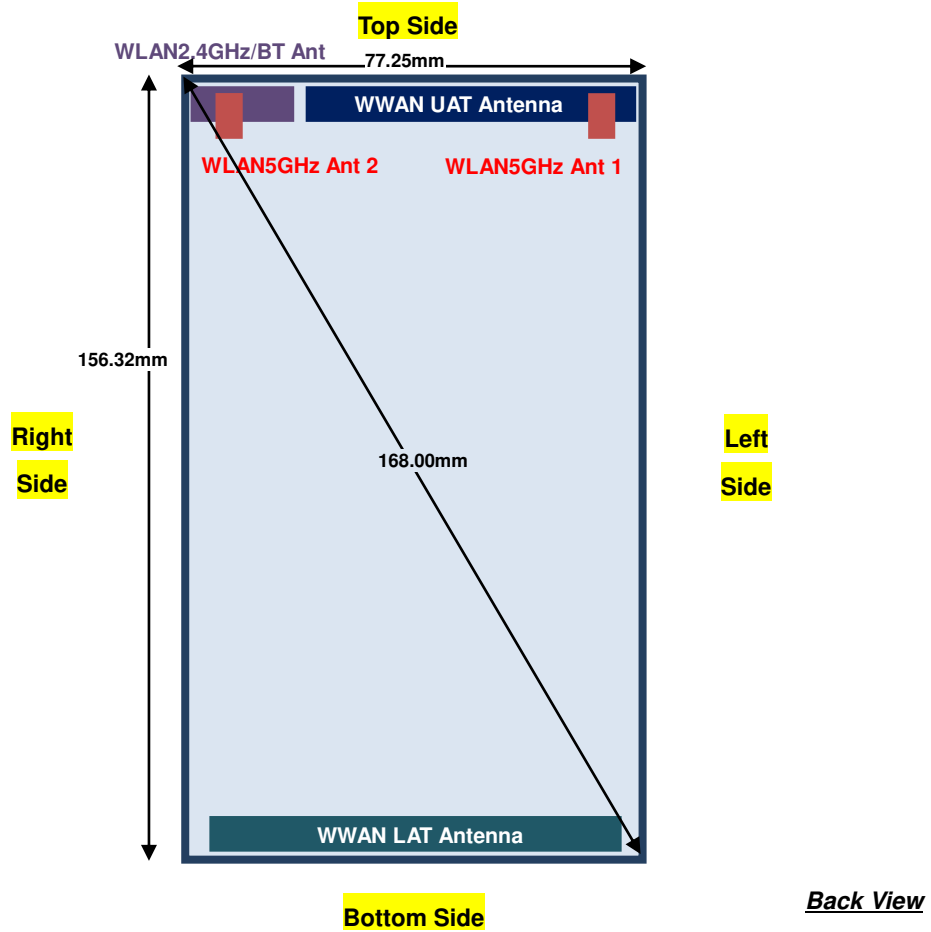

Appendix C. Antenna Location

Antenna	Support Band
WWAN UAT Antenna	GSM 850 / 1900, WCDMA B2 / B4 / B5 ,CDMA BC0 LTE B2 / B4 / B5 / B12 / B17 / B26
WWAN LAT Antenna	GSM 850 / 1900, WCDMA B2 / B4 / B5 ,CDMA BC0 LTE B2 / B4 / B5 / B7 / B12 / B17 / B26 / B30 / B38 / B41

Appendix C. Test Setup Photos

Front View

Left Side View

Right Side View