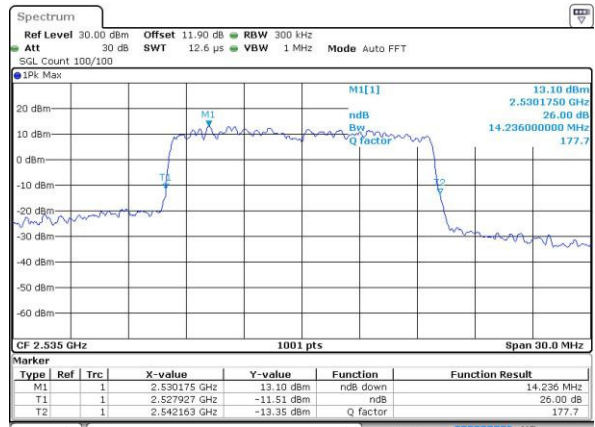

Highest Channel / 10MHz / 16QAM

Date: 25 MAY 2016 10:57:12

LTE Band 7

Lowest Channel / 15MHz / QPSK

Date: 25 MAY 2016 11:04:10

Lowest Channel / 15MHz / 16QAM

Date: 25 MAY 2016 11:04:21

Middle Channel / 15MHz / QPSK

Date: 25 MAY 2016 11:11:19

Middle Channel / 15MHz / 16QAM

Date: 25 MAY 2016 11:11:29

Highest Channel / 15MHz / QPSK

Date: 25 MAY 2016 11:13:48

Highest Channel / 15MHz / 16QAM

Date: 25 MAY 2016 11:13:59

LTE Band 7