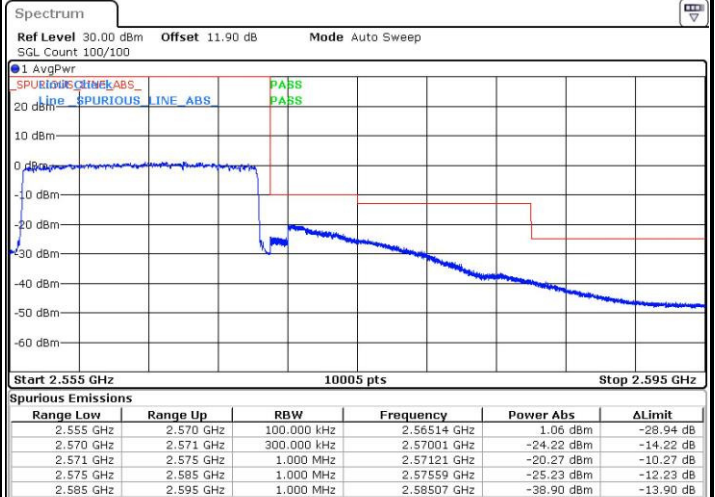

Lowest Band Edge / 1 RB

Date: 25.MAY.2016 10:49:52

Highest Band Edge / 1 RB

Date: 25.MAY.2016 10:59:31

Lowest Band Edge / Full RB

Date: 25.MAY.2016 10:52:11

Highest Band Edge / Full RB

Date: 25.MAY.2016 11:01:51

LTE Band 7 / 15MHz / QPSK

Lowest Band Edge / 1 RB

Date: 25.MAY.2016 11:05:30

Highest Band Edge / 1 RB

Date: 25.MAY.2016 11:15:08

Lowest Band Edge / Full RB

Date: 25.MAY.2016 11:07:50

Highest Band Edge / Full RB

Date: 25.MAY.2016 11:17:27

LTE Band 7 / 15MHz / 16QAM

Lowest Band Edge / 1 RB

Date: 25.MAY.2016 11:06:40

Highest Band Edge / 1 RB

Date: 25.MAY.2016 11:16:18

Lowest Band Edge / Full RB

Date: 25.MAY.2016 11:08:59

Highest Band Edge / Full RB

Date: 25.MAY.2016 11:18:37