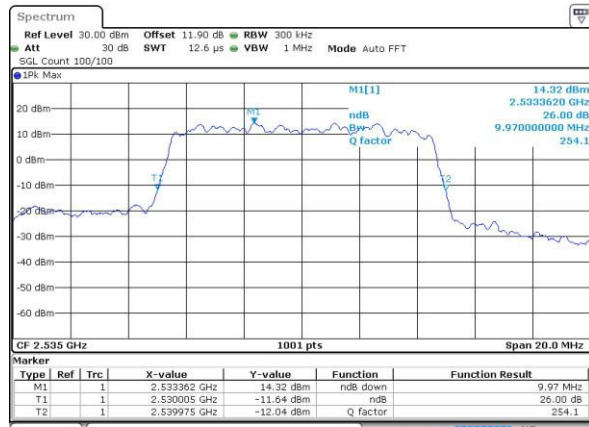

Date: 25 MAY 2016 10:37:53

Highest Channel / 5MHz / QPSK

Date: 25 MAY 2016 10:40:13

Highest Channel / 5MHz / 16QAM

Date: 25 MAY 2016 10:40:23

LTE Band 7

Lowest Channel / 10MHz / QPSK

Date: 25 MAY 2016 10:47:22

Lowest Channel / 10MHz / 16QAM

Date: 25 MAY 2016 10:47:33

Middle Channel / 10MHz / QPSK

Date: 25 MAY 2016 10:54:32

Middle Channel / 10MHz / 16QAM

Date: 25 MAY 2016 10:54:43

Highest Channel / 10MHz / QPSK

Date: 25 MAY 2016 10:57:02

Highest Channel / 10MHz / 16QAM

Date: 25 MAY 2016 10:57:12

LTE Band 7

Lowest Channel / 15MHz / QPSK

Date: 25 MAY 2016 11:04:10

Lowest Channel / 15MHz / 16QAM

Date: 25 MAY 2016 11:04:21

Middle Channel / 15MHz / QPSK

Date: 25 MAY 2016 11:11:19

Middle Channel / 15MHz / 16QAM

Date: 25 MAY 2016 11:11:29

Highest Channel / 15MHz / QPSK

Date: 25 MAY 2016 11:13:48

Highest Channel / 15MHz / 16QAM

Date: 25 MAY 2016 11:13:59

LTE Band 7