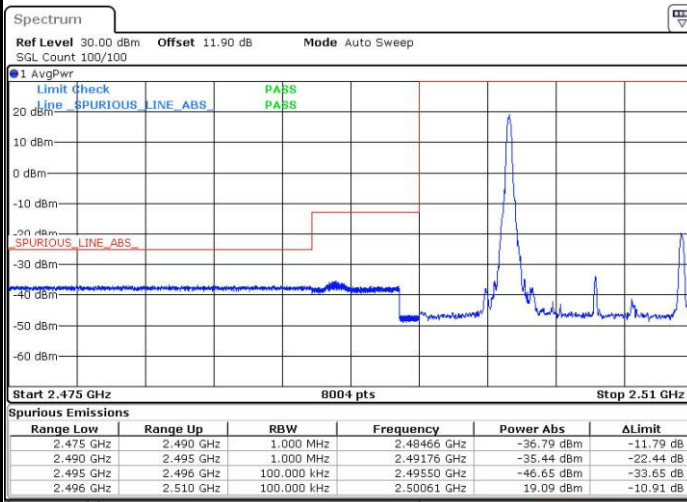

Highest Band Edge / 1 RB

Date: 25.MAY.2016 10:42:42

Lowest Band Edge / Full RB

Date: 25.MAY.2016 10:35:22

Highest Band Edge / Full RB

Date: 25.MAY.2016 10:45:02

LTE Band 7 / 10MHz / QPSK

Lowest Band Edge / 1 RB

Date: 25.MAY.2016 10:48:42

Highest Band Edge / 1 RB

Date: 25.MAY.2016 10:58:21

Lowest Band Edge / Full RB

Date: 25.MAY.2016 10:51:02

Highest Band Edge / Full RB

Date: 25.MAY.2016 11:00:41

LTE Band 7 / 10MHz / 16QAM

Lowest Band Edge / 1 RB

Date: 25.MAY.2016 10:49:52

Highest Band Edge / 1 RB

Date: 25.MAY.2016 10:59:31

Lowest Band Edge / Full RB

Date: 25.MAY.2016 10:52:11

Highest Band Edge / Full RB

Date: 25.MAY.2016 11:01:51

LTE Band 7 / 15MHz / QPSK

Lowest Band Edge / 1 RB

Date: 25.MAY.2016 11:05:30

Highest Band Edge / 1 RB

Date: 25.MAY.2016 11:15:08

Lowest Band Edge / Full RB

Date: 25.MAY.2016 11:07:50

Highest Band Edge / Full RB