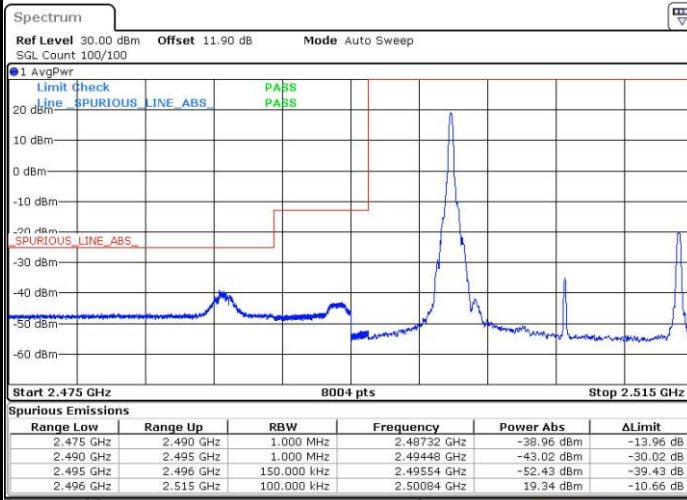

Date: 25.MAY.2016 10:48:42

Highest Band Edge / 1 RB

Date: 25.MAY.2016 10:58:21

Lowest Band Edge / Full RB

Date: 25.MAY.2016 10:51:02

Highest Band Edge / Full RB

Date: 25.MAY.2016 11:00:41

LTE Band 7 / 10MHz / 16QAM

Lowest Band Edge / 1 RB

Date: 25.MAY.2016 10:49:52

Highest Band Edge / 1 RB

Date: 25.MAY.2016 10:59:31

Lowest Band Edge / Full RB

Date: 25.MAY.2016 10:52:11

Highest Band Edge / Full RB

Date: 25.MAY.2016 11:01:51

LTE Band 7 / 15MHz / QPSK

Lowest Band Edge / 1 RB

Date: 25.MAY.2016 11:05:30

Highest Band Edge / 1 RB

Date: 25.MAY.2016 11:15:08

Lowest Band Edge / Full RB

Date: 25.MAY.2016 11:07:50

Highest Band Edge / Full RB

Date: 25.MAY.2016 11:17:27

LTE Band 7 / 15MHz / 16QAM

Lowest Band Edge / 1 RB

Date: 25.MAY.2016 11:06:40

Highest Band Edge / 1 RB

Date: 25.MAY.2016 11:16:18

Lowest Band Edge / Full RB

Date: 25.MAY.2016 11:08:59