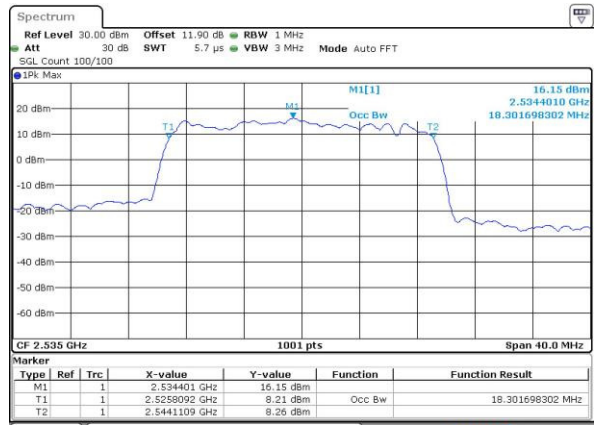

Date: 25 MAY 2016 11:10:58

Middle Channel / 15MHz / 16QAM

Date: 25 MAY 2016 11:11:08

Highest Channel / 15MHz / QPSK

Date: 25 MAY 2016 11:13:27

Highest Channel / 15MHz / 16QAM

Date: 25 MAY 2016 11:13:38

LTE Band 7

Lowest Channel / 20MHz / QPSK

Date: 25 MAY 2016 11:20:36

Lowest Channel / 20MHz / 16QAM

Date: 25 MAY 2016 11:20:47

Middle Channel / 20MHz / QPSK

Date: 25 MAY 2016 11:27:45

Middle Channel / 20MHz / 16QAM

Date: 25 MAY 2016 11:27:55

Highest Channel / 20MHz / QPSK

Date: 25 MAY 2016 11:30:14

Highest Channel / 20MHz / 16QAM

Date: 25 MAY 2016 11:30:24

Conducted Band Edge

LTE Band 7 / 5MHz / 16QAM

Lowest Band Edge / 1 RB

Date: 25.MAY.2016 10:33:03

Highest Band Edge / 1 RB

Date: 25.MAY.2016 10:42:42

Lowest Band Edge / Full RB

Date: 25.MAY.2016 10:35:22

Highest Band Edge / Full RB

Date: 25.MAY.2016 10:45:02

LTE Band 7 / 10MHz / QPSK

Lowest Band Edge / 1 RB