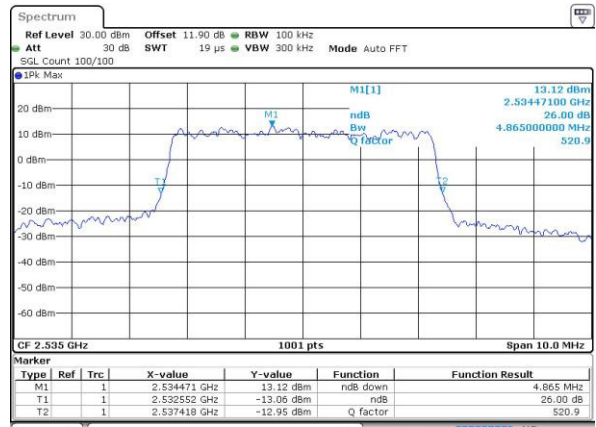

Date: 25 MAY 2016 11:51:51

Highest Channel / 1RB

Date: 25 MAY 2016 11:52:07

Highest Channel / Full RB

Date: 25 MAY 2016 11:52:51

26dB Bandwidth

Mode	LTE Band 7 : 26dB BW(MHz)											
	1.4MHz		3MHz		5MHz		10MHz		15MHz		20MHz	
BW												
Mod.	QPSK	16QAM	QPSK	16QAM	QPSK	16QAM	QPSK	16QAM	QPSK	16QAM	QPSK	16QAM
Lowest CH	-	-	-	-	4.92	4.94	9.85	9.67	14.45	14.15	20.26	20.42
Middle CH	-	-	-	-	4.88	4.87	9.81	9.97	14.21	14.24	20.22	20.14
Highest CH	-	-	-	-	4.9	4.93	9.83	9.65	14.36	14.21	20.22	20.14

LTE Band 7

Lowest Channel / 5MHz / QPSK

Date: 25 MAY 2016 10:30:33

Lowest Channel / 5MHz / 16QAM

Date: 25 MAY 2016 10:30:44

Middle Channel / 5MHz / QPSK

Date: 25 MAY 2016 10:37:42

Middle Channel / 5MHz / 16QAM

Date: 25 MAY 2016 10:37:53

Highest Channel / 5MHz / QPSK

Date: 25 MAY 2016 10:40:13

Highest Channel / 5MHz / 16QAM

Date: 25 MAY 2016 10:40:23

LTE Band 7

Lowest Channel / 10MHz / QPSK

Date: 25 MAY 2016 10:47:22