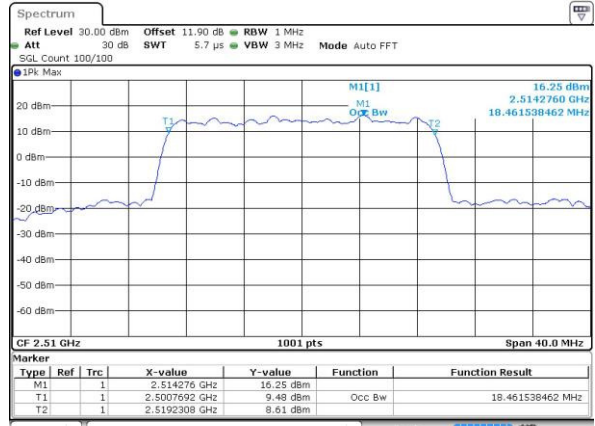

Lowest Channel / 20MHz / 16QAM

Date: 25 MAY 2016 11:20:47