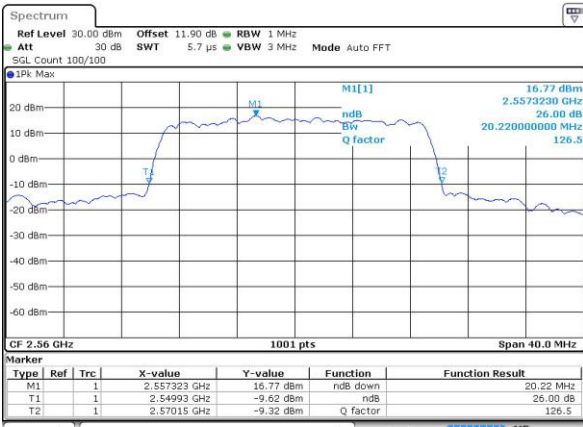

Date: 25 MAY 2016 11:11:19

Middle Channel / 15MHz / 16QAM

Date: 25 MAY 2016 11:11:29

Highest Channel / 15MHz / QPSK

Date: 25 MAY 2016 11:13:48

Highest Channel / 15MHz / 16QAM

Date: 25 MAY 2016 11:13:59

LTE Band 7

Lowest Channel / 20MHz / QPSK

Date: 25 MAY 2016 11:20:57

Lowest Channel / 20MHz / 16QAM

Date: 25 MAY 2016 11:21:07

Middle Channel / 20MHz / QPSK

Date: 25 MAY 2016 11:28:05

Middle Channel / 20MHz / 16QAM

Date: 25 MAY 2016 11:28:16

Highest Channel / 20MHz / QPSK

Date: 25 MAY 2016 11:30:35

Highest Channel / 20MHz / 16QAM

Date: 25 MAY 2016 11:30:45

Occupied Bandwidth

Mode	LTE Band 7 : 99%OBW(MHz)											
	1.4MHz		3MHz		5MHz		10MHz		15MHz		20MHz	
BW	QPSK	16QAM	QPSK	16QAM	QPSK	16QAM	QPSK	16QAM	QPSK	16QAM	QPSK	16QAM
Mod.	QPSK	16QAM	QPSK	16QAM	QPSK	16QAM	QPSK	16QAM	QPSK	16QAM	QPSK	16QAM
Lowest CH	-	-	-	-	4.48	4.49	8.99	8.99	13.46	13.43	18.38	18.46
Middle CH	-	-	-	-	4.48	4.5	8.95	8.97	13.4	13.4	18.14	18.3
Highest CH	-	-	-	-	4.5	4.48	9.05	9.05	13.4	13.43	18.34	18.3