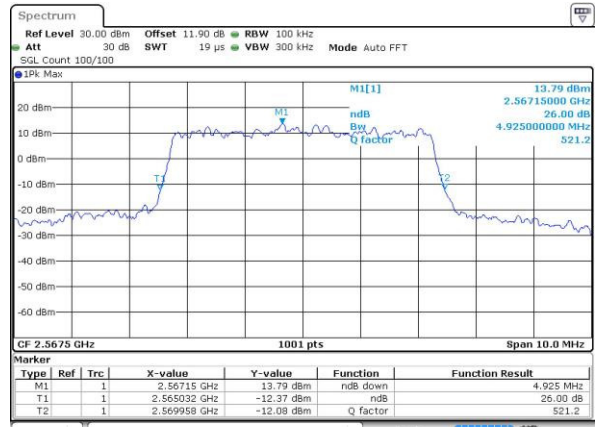

Date: 25 MAY 2016 11:51:51

Highest Channel / 1RB

Date: 25 MAY 2016 11:52:07

Highest Channel / Full RB

Date: 25 MAY 2016 11:52:51

26dB Bandwidth

Mode	LTE Band 7 : 26dB BW(MHz)											
	1.4MHz		3MHz		5MHz		10MHz		15MHz		20MHz	
BW												
Mod.	QPSK	16QAM	QPSK	16QAM	QPSK	16QAM	QPSK	16QAM	QPSK	16QAM	QPSK	16QAM
Lowest CH	-	-	-	-	4.92	4.94	9.85	9.67	14.45	14.15	20.26	20.42
Middle CH	-	-	-	-	4.88	4.87	9.81	9.97	14.21	14.24	20.22	20.14
Highest CH	-	-	-	-	4.9	4.93	9.83	9.65	14.36	14.21	20.22	20.14

LTE Band 7

Lowest Channel / 5MHz / QPSK

Date: 25 MAY 2016 10:30:33

Lowest Channel / 5MHz / 16QAM

Date: 25 MAY 2016 10:30:44

Middle Channel / 5MHz / QPSK

Date: 25 MAY 2016 10:37:42

Middle Channel / 5MHz / 16QAM

Date: 25 MAY 2016 10:37:53

Highest Channel / 5MHz / QPSK

Date: 25 MAY 2016 10:40:13

Highest Channel / 5MHz / 16QAM

Date: 25 MAY 2016 10:40:23

LTE Band 7

Lowest Channel / 10MHz / QPSK

Date: 25 MAY 2016 10:47:22