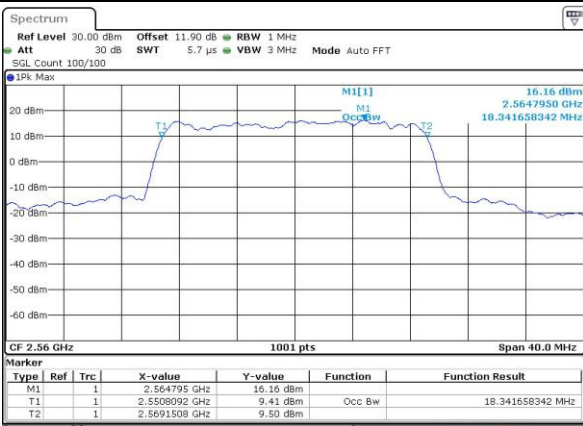

Date: 25 MAY 2016 11:10:58

Middle Channel / 15MHz / 16QAM

Date: 25 MAY 2016 11:11:08

Highest Channel / 15MHz / QPSK

Date: 25 MAY 2016 11:13:27

Highest Channel / 15MHz / 16QAM

Date: 25 MAY 2016 11:13:38

LTE Band 7

Lowest Channel / 20MHz / QPSK

Date: 25 MAY 2016 11:20:36

Lowest Channel / 20MHz / 16QAM

Date: 25 MAY 2016 11:20:47

Middle Channel / 20MHz / QPSK

Date: 25 MAY 2016 11:27:45

Middle Channel / 20MHz / 16QAM

Date: 25 MAY 2016 11:27:55

Highest Channel / 20MHz / QPSK

Date: 25 MAY 2016 11:30:14

Highest Channel / 20MHz / 16QAM

Date: 25 MAY 2016 11:30:24

Conducted Band Edge

LTE Band 7 / 5MHz / 16QAM

Lowest Band Edge / 1 RB

Date: 25.MAY.2016 10:33:03

Highest Band Edge / 1 RB

Date: 25.MAY.2016 10:42:42

Lowest Band Edge / Full RB

Date: 25.MAY.2016 10:35:22

Highest Band Edge / Full RB

Date: 25.MAY.2016 10:45:02

LTE Band 7 / 10MHz / QPSK

Lowest Band Edge / 1 RB