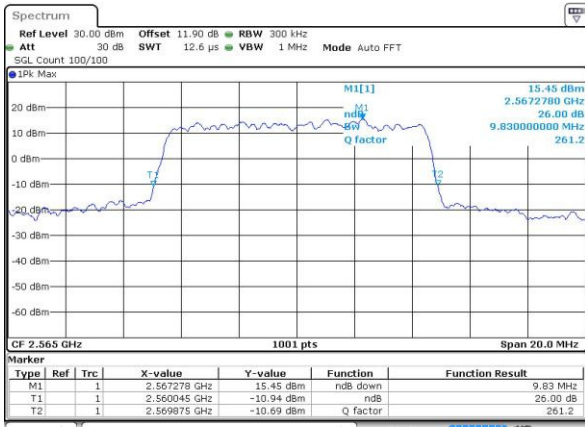

Date: 25 MAY 2016 10:37:53

Highest Channel / 5MHz / QPSK

Date: 25 MAY 2016 10:40:13

Highest Channel / 5MHz / 16QAM

Date: 25 MAY 2016 10:40:23

LTE Band 7

Lowest Channel / 10MHz / QPSK

Date: 25 MAY 2016 10:47:22

Lowest Channel / 10MHz / 16QAM

Date: 25 MAY 2016 10:47:33

Middle Channel / 10MHz / QPSK

Date: 25 MAY 2016 10:54:32

Middle Channel / 10MHz / 16QAM

Date: 25 MAY 2016 10:54:43

Highest Channel / 10MHz / QPSK

Date: 25 MAY 2016 10:57:02

Highest Channel / 10MHz / 16QAM

Date: 25 MAY 2016 10:57:12

LTE Band 7

Lowest Channel / 15MHz / QPSK

Date: 25 MAY 2016 11:04:10

Lowest Channel / 15MHz / 16QAM

Date: 25 MAY 2016 11:04:21

Middle Channel / 15MHz / QPSK