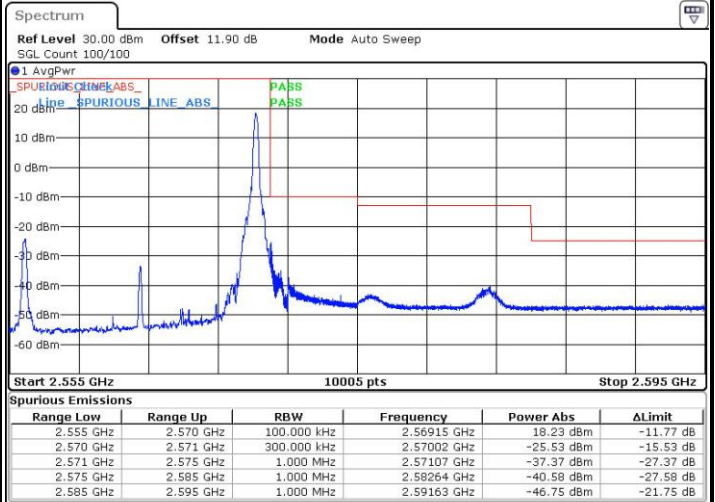

Lowest Band Edge / 1 RB

Date: 25.MAY.2016 10:49:52

Highest Band Edge / 1 RB

Date: 25.MAY.2016 10:59:31

Lowest Band Edge / Full RB

Date: 25.MAY.2016 10:52:11

Highest Band Edge / Full RB

Date: 25.MAY.2016 11:01:51

LTE Band 7 / 15MHz / QPSK

Lowest Band Edge / 1 RB

Date: 25.MAY.2016 11:05:30

Highest Band Edge / 1 RB

Date: 25.MAY.2016 11:15:08

Lowest Band Edge / Full RB

Date: 25.MAY.2016 11:07:50

Highest Band Edge / Full RB

Date: 25.MAY.2016 11:17:27

LTE Band 7 / 15MHz / 16QAM

Lowest Band Edge / 1 RB

Date: 25.MAY.2016 11:06:40

Highest Band Edge / 1 RB

Date: 25.MAY.2016 11:16:18

Lowest Band Edge / Full RB

Date: 25.MAY.2016 11:08:59

Highest Band Edge / Full RB

Date: 25.MAY.2016 11:18:37