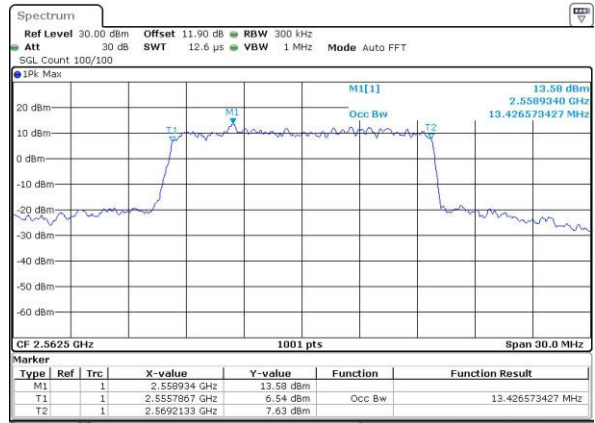

Highest Channel / 10MHz / 16QAM

Date: 25 MAY 2016 10:56:51

LTE Band 7

Lowest Channel / 15MHz / QPSK

Date: 25 MAY 2016 11:03:49

Lowest Channel / 15MHz / 16QAM

Date: 25 MAY 2016 11:04:00

Middle Channel / 15MHz / QPSK

Date: 25 MAY 2016 11:10:58

Middle Channel / 15MHz / 16QAM

Date: 25 MAY 2016 11:11:08

Highest Channel / 15MHz / QPSK

Date: 25 MAY 2016 11:13:27

Highest Channel / 15MHz / 16QAM

Date: 25 MAY 2016 11:13:38

LTE Band 7

Highest Channel / 20MHz / QPSK

Date: 25 MAY 2016 11:30:14

Highest Channel / 20MHz / 16QAM

Date: 25 MAY 2016 11:30:24

Conducted Band Edge

LTE Band 7 / 5MHz / 16QAM

Lowest Band Edge / 1 RB

Date: 25.MAY.2016 10:33:03