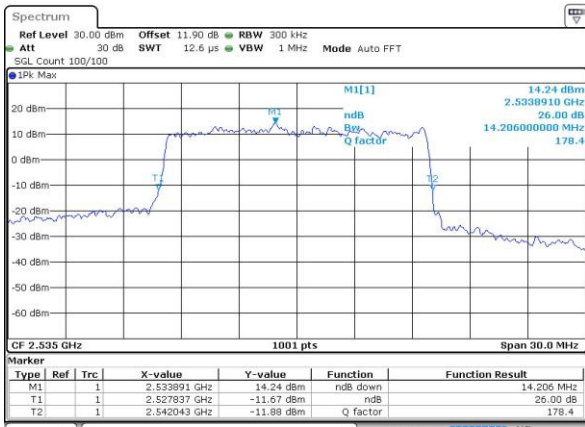

Highest Channel / 10MHz / 16QAM

Date: 25 MAY 2016 10:57:12

LTE Band 7

Lowest Channel / 15MHz / QPSK

Date: 25 MAY 2016 11:04:10

Lowest Channel / 15MHz / 16QAM

Date: 25 MAY 2016 11:04:21

Middle Channel / 15MHz / QPSK

Date: 25 MAY 2016 11:11:19

Middle Channel / 15MHz / 16QAM

Date: 25 MAY 2016 11:11:29

Highest Channel / 15MHz / QPSK

Date: 25 MAY 2016 11:13:48

Highest Channel / 15MHz / 16QAM

Date: 25 MAY 2016 11:13:59

LTE Band 7