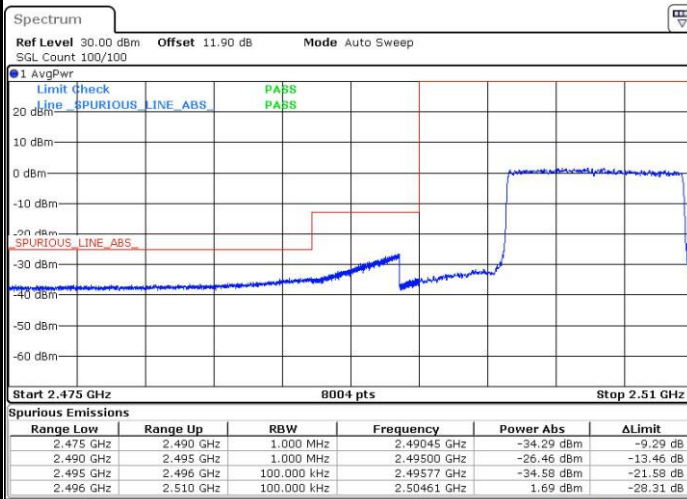

Date: 25.MAY.2016 10:48:42

Highest Band Edge / 1 RB

Date: 25.MAY.2016 10:58:21

Lowest Band Edge / Full RB

Date: 25.MAY.2016 10:51:02

Highest Band Edge / Full RB

Date: 25.MAY.2016 11:00:41

LTE Band 7 / 10MHz / 16QAM

Lowest Band Edge / 1 RB

Date: 25.MAY.2016 10:49:52

Highest Band Edge / 1 RB

Date: 25.MAY.2016 10:59:31

Lowest Band Edge / Full RB

Date: 25.MAY.2016 10:52:11

Highest Band Edge / Full RB

Date: 25.MAY.2016 11:01:51

LTE Band 7 / 15MHz / QPSK

Lowest Band Edge / 1 RB

Date: 25.MAY.2016 11:05:30

Highest Band Edge / 1 RB

Date: 25.MAY.2016 11:15:08

Lowest Band Edge / Full RB

Date: 25.MAY.2016 11:07:50

Highest Band Edge / Full RB

Date: 25.MAY.2016 11:17:27

LTE Band 7 / 15MHz / 16QAM

Lowest Band Edge / 1 RB

Date: 25.MAY.2016 11:06:40

Highest Band Edge / 1 RB

Date: 25.MAY.2016 11:16:18

Lowest Band Edge / Full RB

Date: 25.MAY.2016 11:08:59