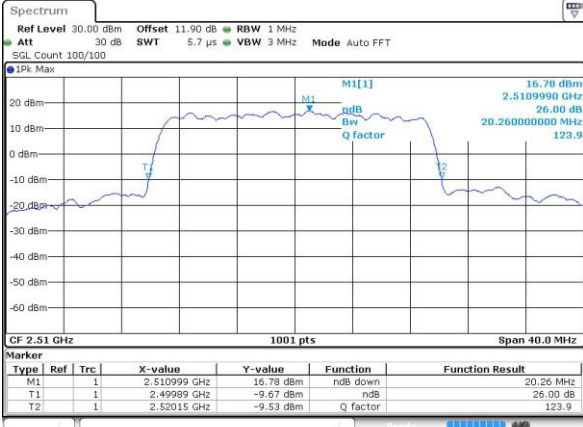

LTE Band 7

Lowest Channel / 20MHz / QPSK

Date: 25 MAY 2016 11:20:57