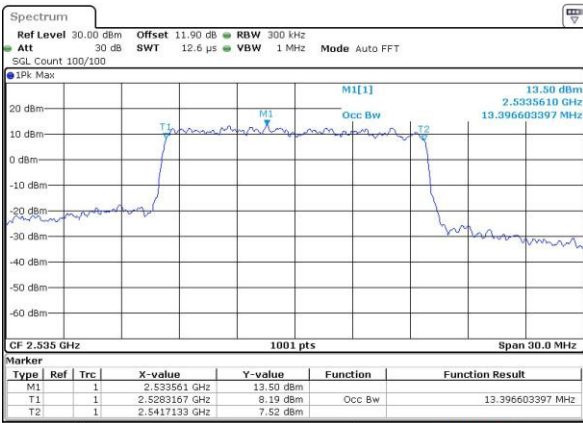

Highest Channel / 10MHz / 16QAM

Date: 25 MAY 2016 10:56:51

LTE Band 7

Lowest Channel / 15MHz / QPSK

Date: 25 MAY 2016 11:03:49

Lowest Channel / 15MHz / 16QAM

Date: 25 MAY 2016 11:04:00

Middle Channel / 15MHz / QPSK

Date: 25 MAY 2016 11:10:58

Middle Channel / 15MHz / 16QAM

Date: 25 MAY 2016 11:11:08

Highest Channel / 15MHz / QPSK

Date: 25 MAY 2016 11:13:27

Highest Channel / 15MHz / 16QAM

Date: 25 MAY 2016 11:13:38

LTE Band 7