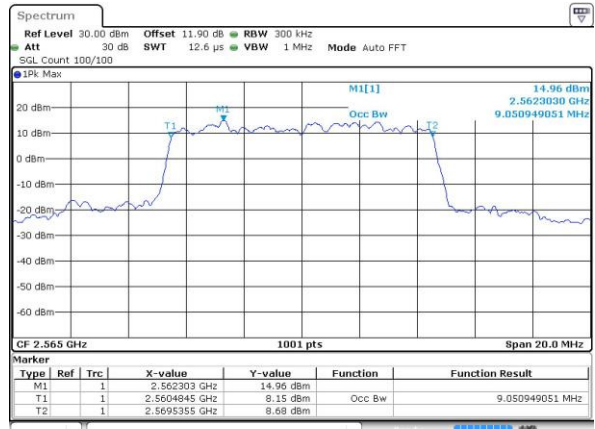

Date: 25 MAY 2016 10:37:32

Highest Channel / 5MHz / QPSK

Date: 25 MAY 2016 10:39:52

Highest Channel / 5MHz / 16QAM

Date: 25 MAY 2016 10:40:02

LTE Band 7

Lowest Channel / 10MHz / QPSK

Date: 25 MAY 2016 10:47:01

Lowest Channel / 10MHz / 16QAM

Date: 25 MAY 2016 10:47:12

Middle Channel / 10MHz / QPSK

Date: 25 MAY 2016 10:54:10

Middle Channel / 10MHz / 16QAM

Date: 25 MAY 2016 10:54:21

Highest Channel / 10MHz / QPSK

Date: 25 MAY 2016 10:56:41

Highest Channel / 10MHz / 16QAM

Date: 25 MAY 2016 10:56:51

LTE Band 7

Lowest Channel / 15MHz / QPSK

Date: 25 MAY 2016 11:03:49

Lowest Channel / 15MHz / 16QAM

Date: 25 MAY 2016 11:04:00

Middle Channel / 15MHz / QPSK