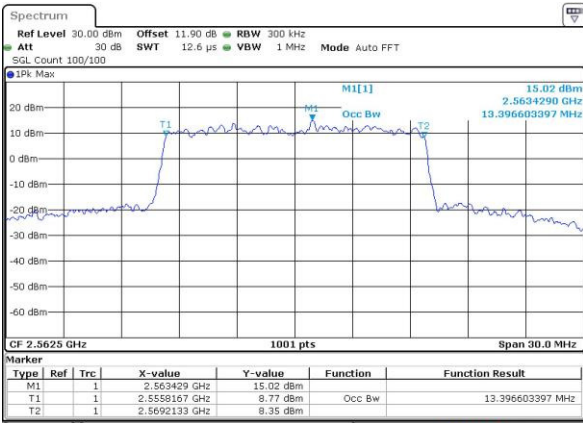

Highest Channel / 10MHz / 16QAM

Date: 25 MAY 2016 10:56:51

LTE Band 7

Lowest Channel / 15MHz / QPSK

Date: 25 MAY 2016 11:03:49

Lowest Channel / 15MHz / 16QAM

Date: 25 MAY 2016 11:04:00

Middle Channel / 15MHz / QPSK

Date: 25 MAY 2016 11:10:58

Middle Channel / 15MHz / 16QAM

Date: 25 MAY 2016 11:11:08

Highest Channel / 15MHz / QPSK

Date: 25 MAY 2016 11:13:27

Highest Channel / 15MHz / 16QAM

Date: 25 MAY 2016 11:13:38

LTE Band 7