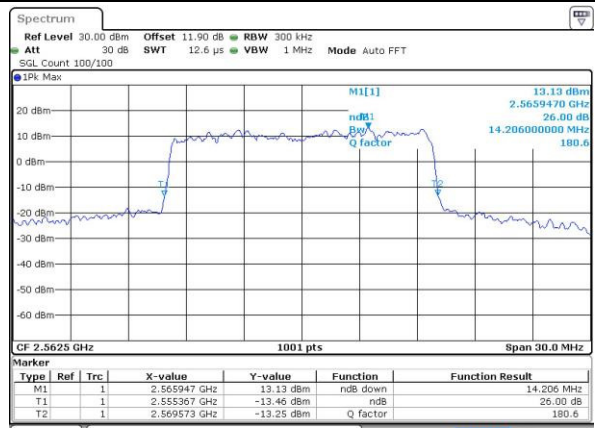

Date: 25 MAY 2016 11:11:19

Middle Channel / 15MHz / 16QAM

Date: 25 MAY 2016 11:11:29

Highest Channel / 15MHz / QPSK

Date: 25 MAY 2016 11:13:48

Highest Channel / 15MHz / 16QAM

Date: 25 MAY 2016 11:13:59

LTE Band 7