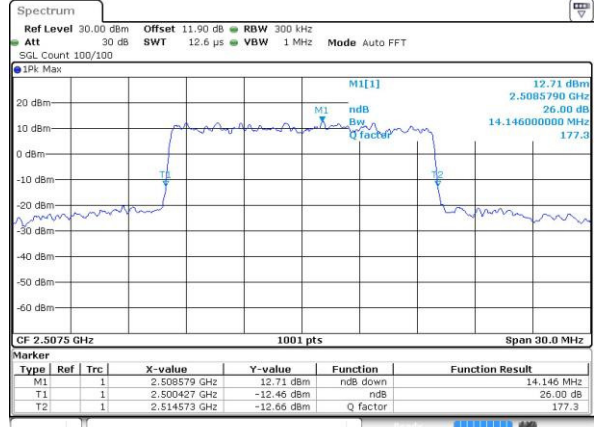

Highest Channel / 10MHz / 16QAM

Date: 25 MAY 2016 10:57:12

LTE Band 7

Lowest Channel / 15MHz / QPSK

Date: 25 MAY 2016 11:04:10

Lowest Channel / 15MHz / 16QAM

Date: 25 MAY 2016 11:04:21

Middle Channel / 15MHz / QPSK

Date: 25 MAY 2016 11:11:19

Middle Channel / 15MHz / 16QAM

Date: 25 MAY 2016 11:11:29

Highest Channel / 15MHz / QPSK

Date: 25 MAY 2016 11:13:48

Highest Channel / 15MHz / 16QAM

Date: 25 MAY 2016 11:13:59

LTE Band 7