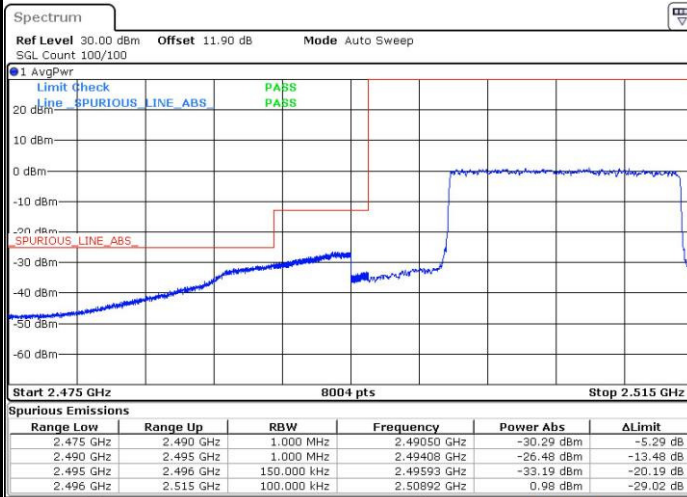

Date: 25.MAY.2016 10:48:42

Highest Band Edge / 1 RB

Date: 25.MAY.2016 10:58:21

Lowest Band Edge / Full RB

Date: 25.MAY.2016 10:51:02

Highest Band Edge / Full RB

Date: 25.MAY.2016 11:00:41

LTE Band 7 / 10MHz / 16QAM

Lowest Band Edge / 1 RB

Date: 25.MAY.2016 10:49:52

Highest Band Edge / 1 RB

Date: 25.MAY.2016 10:59:31

Lowest Band Edge / Full RB

Date: 25.MAY.2016 10:52:11

Highest Band Edge / Full RB

Date: 25.MAY.2016 11:01:51

LTE Band 7 / 15MHz / QPSK

Lowest Band Edge / 1 RB

Date: 25.MAY.2016 11:05:30

Highest Band Edge / 1 RB

Date: 25.MAY.2016 11:15:08

Lowest Band Edge / Full RB

Date: 25.MAY.2016 11:07:50

Highest Band Edge / Full RB

Date: 25.MAY.2016 11:17:27

LTE Band 7 / 15MHz / 16QAM

Lowest Band Edge / 1 RB

Date: 25.MAY.2016 11:06:40

Highest Band Edge / 1 RB

Date: 25.MAY.2016 11:16:18

Lowest Band Edge / Full RB

Date: 25.MAY.2016 11:08:59