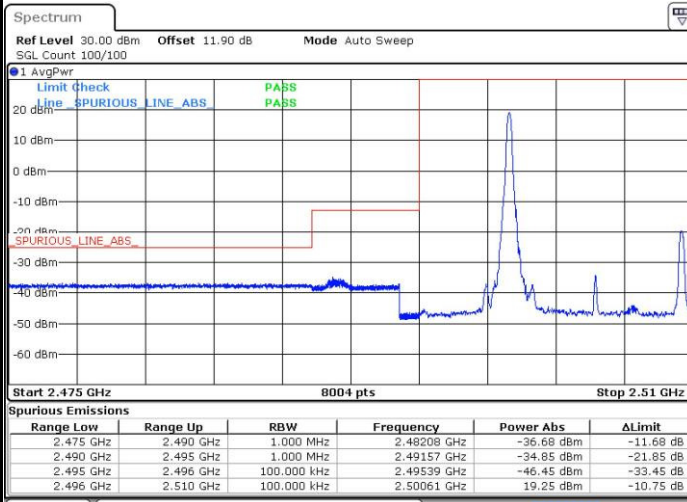

Highest Channel / 20MHz / QPSK

Date: 25 MAY 2016 11:30:14

Highest Channel / 20MHz / 16QAM

Date: 25 MAY 2016 11:30:24

Conducted Band Edge

LTE Band 7 / 5MHz / 16QAM

Lowest Band Edge / 1 RB

Date: 25.MAY.2016 10:33:03

Highest Band Edge / 1 RB

Date: 25.MAY.2016 10:42:42

Lowest Band Edge / Full RB

Date: 25.MAY.2016 10:35:22

Highest Band Edge / Full RB

Date: 25.MAY.2016 10:45:02

LTE Band 7 / 10MHz / QPSK

Lowest Band Edge / 1 RB

Date: 25.MAY.2016 10:48:42

Highest Band Edge / 1 RB

Date: 25.MAY.2016 10:58:21

Lowest Band Edge / Full RB

Date: 25.MAY.2016 10:51:02

Highest Band Edge / Full RB

Date: 25.MAY.2016 11:00:41

LTE Band 7 / 10MHz / 16QAM

Lowest Band Edge / 1 RB

Date: 25.MAY.2016 10:49:52

Highest Band Edge / 1 RB

Date: 25.MAY.2016 10:59:31

Lowest Band Edge / Full RB

Date: 25.MAY.2016 10:52:11

Highest Band Edge / Full RB

Date: 25.MAY.2016 11:01:51