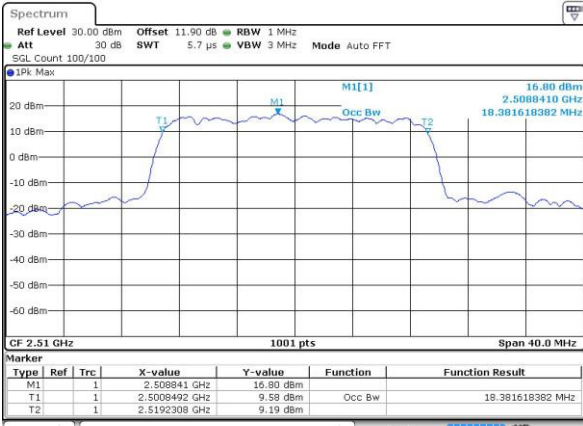

LTE Band 7

Lowest Channel / 20MHz / QPSK

Date: 25 MAY 2016 11:20:36