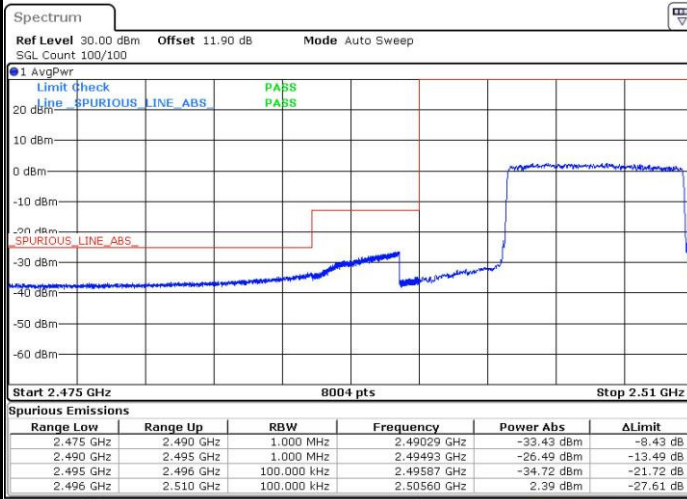

Highest Channel / 20MHz / QPSK

Date: 25 MAY 2016 11:30:14

Highest Channel / 20MHz / 16QAM

Date: 25 MAY 2016 11:30:24

Conducted Band Edge

LTE Band 7 / 5MHz / 16QAM

Lowest Band Edge / 1 RB

Date: 25.MAY.2016 10:33:03

Highest Band Edge / 1 RB

Date: 25.MAY.2016 10:42:42

Lowest Band Edge / Full RB

Date: 25.MAY.2016 10:35:22

Highest Band Edge / Full RB

Date: 25.MAY.2016 10:45:02

LTE Band 7 / 10MHz / QPSK

Lowest Band Edge / 1 RB

Date: 25.MAY.2016 10:48:42

Highest Band Edge / 1 RB

Date: 25.MAY.2016 10:58:21

Lowest Band Edge / Full RB

Date: 25.MAY.2016 10:51:02

Highest Band Edge / Full RB

Date: 25.MAY.2016 11:00:41

LTE Band 7 / 10MHz / 16QAM

Lowest Band Edge / 1 RB

Date: 25.MAY.2016 10:49:52

Highest Band Edge / 1 RB

Date: 25.MAY.2016 10:59:31

Lowest Band Edge / Full RB

Date: 25.MAY.2016 10:52:11

Highest Band Edge / Full RB

Date: 25.MAY.2016 11:01:51