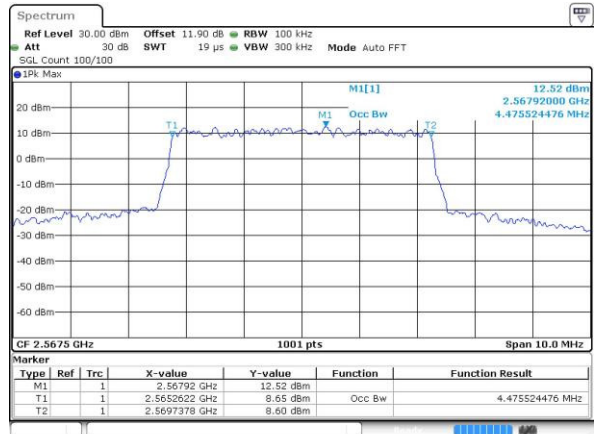

Highest Channel / 20MHz / QPSK

Date: 25 MAY 2016 11:30:35

Highest Channel / 20MHz / 16QAM

Date: 25 MAY 2016 11:30:45

Occupied Bandwidth

Mode	LTE Band 7 : 99%OBW(MHz)											
	1.4MHz		3MHz		5MHz		10MHz		15MHz		20MHz	
BW	QPSK	16QAM	QPSK	16QAM	QPSK	16QAM	QPSK	16QAM	QPSK	16QAM	QPSK	16QAM
Mod.	QPSK	16QAM	QPSK	16QAM	QPSK	16QAM	QPSK	16QAM	QPSK	16QAM	QPSK	16QAM
Lowest CH	-	-	-	-	4.48	4.49	8.99	8.99	13.46	13.43	18.38	18.46
Middle CH	-	-	-	-	4.48	4.5	8.95	8.97	13.4	13.4	18.14	18.3
Highest CH	-	-	-	-	4.5	4.48	9.05	9.05	13.4	13.43	18.34	18.3

LTE Band 7

Lowest Channel / 5MHz / QPSK

Date: 25 MAY 2016 10:30:12

Lowest Channel / 5MHz / 16QAM

Date: 25 MAY 2016 10:30:23

Middle Channel / 5MHz / QPSK

Date: 25 MAY 2016 10:37:21

Middle Channel / 5MHz / 16QAM

Date: 25 MAY 2016 10:37:32

Highest Channel / 5MHz / QPSK

Date: 25 MAY 2016 10:39:52

Highest Channel / 5MHz / 16QAM

Date: 25 MAY 2016 10:40:02

LTE Band 7

Lowest Channel / 10MHz / QPSK

Date: 25 MAY 2016 10:47:01