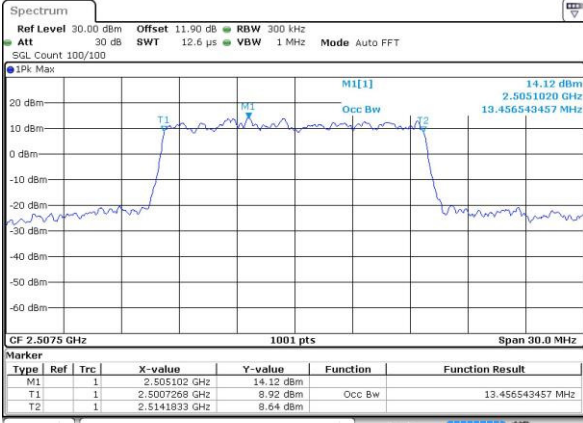

Highest Channel / 10MHz / 16QAM

Date: 25 MAY 2016 10:56:51

LTE Band 7

Lowest Channel / 15MHz / QPSK

Date: 25 MAY 2016 11:03:49

Lowest Channel / 15MHz / 16QAM

Date: 25 MAY 2016 11:04:00

Middle Channel / 15MHz / QPSK

Date: 25 MAY 2016 11:10:58

Middle Channel / 15MHz / 16QAM

Date: 25 MAY 2016 11:11:08

Highest Channel / 15MHz / QPSK

Date: 25 MAY 2016 11:13:27

Highest Channel / 15MHz / 16QAM

Date: 25 MAY 2016 11:13:38

LTE Band 7