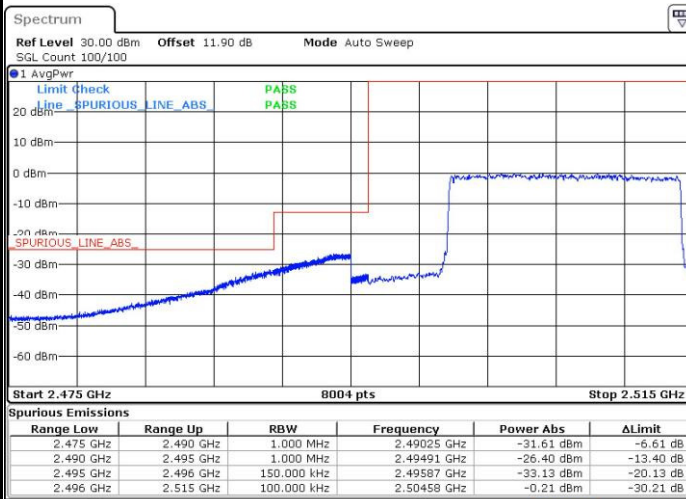

Lowest Band Edge / 1 RB

Date: 25.MAY.2016 10:49:52

Highest Band Edge / 1 RB

Date: 25.MAY.2016 10:59:31

Lowest Band Edge / Full RB

Date: 25.MAY.2016 10:52:11

Highest Band Edge / Full RB

Date: 25.MAY.2016 11:01:51

LTE Band 7 / 15MHz / QPSK

Lowest Band Edge / 1 RB

Date: 25.MAY.2016 11:05:30

Highest Band Edge / 1 RB

Date: 25.MAY.2016 11:15:08

Lowest Band Edge / Full RB

Date: 25.MAY.2016 11:07:50

Highest Band Edge / Full RB

Date: 25.MAY.2016 11:17:27

LTE Band 7 / 15MHz / 16QAM

Lowest Band Edge / 1 RB

Date: 25.MAY.2016 11:06:40

Highest Band Edge / 1 RB

Date: 25.MAY.2016 11:16:18

Lowest Band Edge / Full RB

Date: 25.MAY.2016 11:08:59

Highest Band Edge / Full RB

Date: 25.MAY.2016 11:18:37