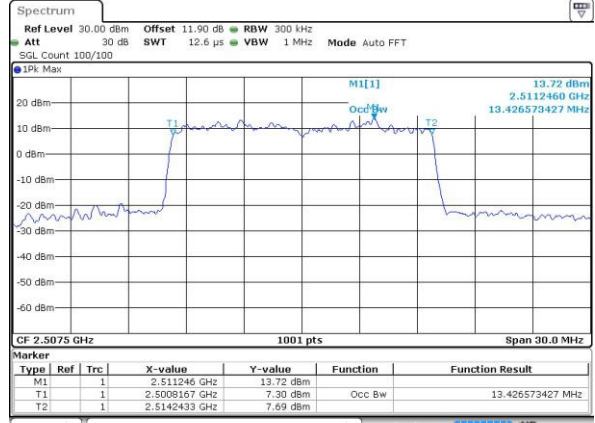

Highest Channel / 10MHz / 16QAM

Date: 25 MAY 2016 10:56:51

LTE Band 7

Lowest Channel / 15MHz / QPSK

Date: 25 MAY 2016 11:03:49

Lowest Channel / 15MHz / 16QAM

Date: 25 MAY 2016 11:04:00

Middle Channel / 15MHz / QPSK

Date: 25 MAY 2016 11:10:58

Middle Channel / 15MHz / 16QAM

Date: 25 MAY 2016 11:11:08

Highest Channel / 15MHz / QPSK

Date: 25 MAY 2016 11:13:27

Highest Channel / 15MHz / 16QAM

Date: 25 MAY 2016 11:13:38

LTE Band 7