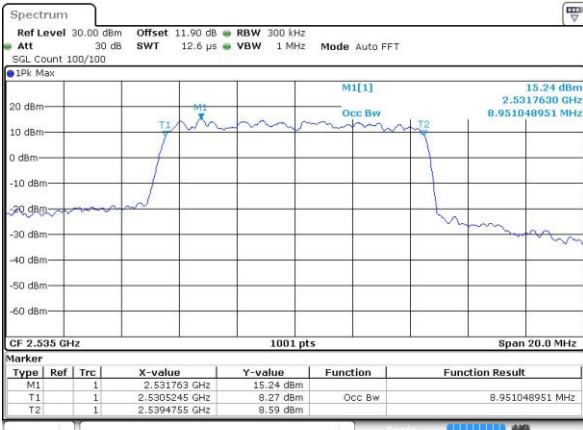

Middle Channel / 10MHz / QPSK

Date: 25 MAY 2016 10:54:10