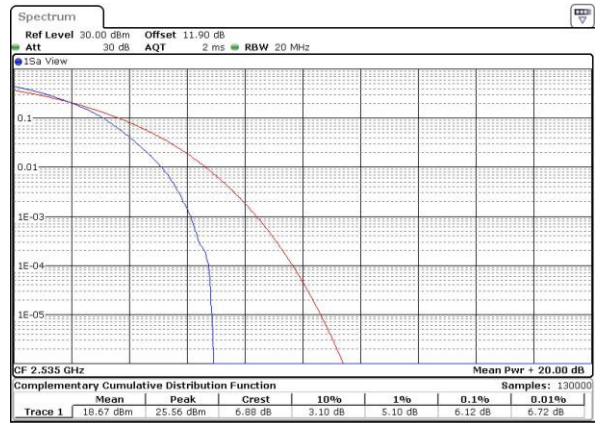

LTE Band 7 / 20MHz / 16QAM

Lowest Channel / 1RB

Date: 25 MAY 2016 11:50:20

Lowest Channel / Full RB

Date: 25 MAY 2016 11:50:58

Middle Channel / 1RB

Date: 25 MAY 2016 11:51:41

Middle Channel / Full RB

Date: 25 MAY 2016 11:51:51

Highest Channel / 1RB

Date: 25 MAY 2016 11:52:07

Highest Channel / Full RB

Date: 25 MAY 2016 11:52:51

26dB Bandwidth

Mode	LTE Band 7 : 26dB BW(MHz)											
	1.4MHz		3MHz		5MHz		10MHz		15MHz		20MHz	
BW												
Mod.	QPSK	16QAM	QPSK	16QAM	QPSK	16QAM	QPSK	16QAM	QPSK	16QAM	QPSK	16QAM
Lowest CH	-	-	-	-	4.92	4.94	9.85	9.67	14.45	14.15	20.26	20.42
Middle CH	-	-	-	-	4.88	4.87	9.81	9.97	14.21	14.24	20.22	20.14
Highest CH	-	-	-	-	4.9	4.93	9.83	9.65	14.36	14.21	20.22	20.14