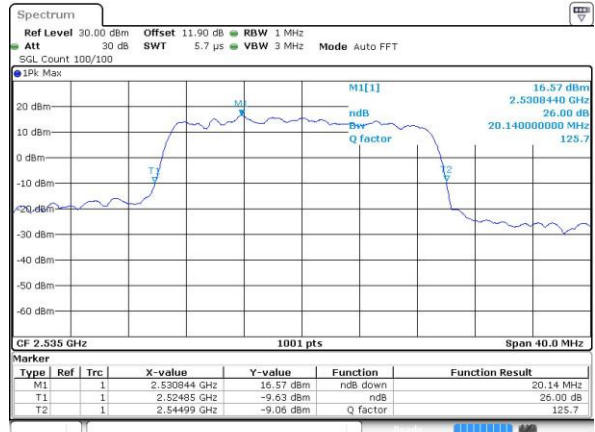

Middle Channel / 20MHz / 16QAM

Date: 25 MAY 2016 11:28:16