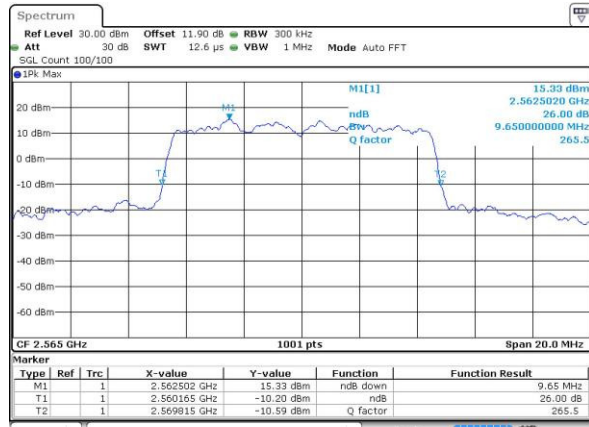

Date: 25 MAY 2016 10:37:53

Highest Channel / 5MHz / QPSK

Date: 25 MAY 2016 10:40:13

Highest Channel / 5MHz / 16QAM

Date: 25 MAY 2016 10:40:23

LTE Band 7

Lowest Channel / 10MHz / QPSK

Date: 25 MAY 2016 10:47:22

Lowest Channel / 10MHz / 16QAM

Date: 25 MAY 2016 10:47:33

Middle Channel / 10MHz / QPSK

Date: 25 MAY 2016 10:54:32

Middle Channel / 10MHz / 16QAM

Date: 25 MAY 2016 10:54:43

Highest Channel / 10MHz / QPSK

Date: 25 MAY 2016 10:57:02

Highest Channel / 10MHz / 16QAM

Date: 25 MAY 2016 10:57:12

LTE Band 7

Lowest Channel / 15MHz / QPSK

Date: 25 MAY 2016 11:04:10

Lowest Channel / 15MHz / 16QAM

Date: 25 MAY 2016 11:04:21

Middle Channel / 15MHz / QPSK