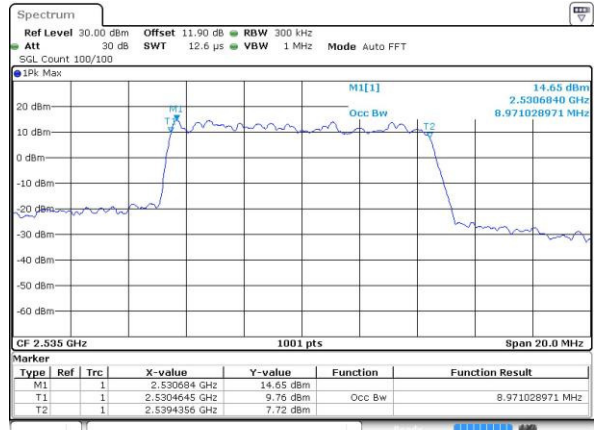

Date: 25 MAY 2016 10:37:32

Highest Channel / 5MHz / QPSK

Date: 25 MAY 2016 10:39:52

Highest Channel / 5MHz / 16QAM

Date: 25 MAY 2016 10:40:02

LTE Band 7

Lowest Channel / 10MHz / QPSK

Date: 25 MAY 2016 10:47:01

Lowest Channel / 10MHz / 16QAM

Date: 25 MAY 2016 10:47:12

Middle Channel / 10MHz / QPSK

Date: 25 MAY 2016 10:54:10

Middle Channel / 10MHz / 16QAM

Date: 25 MAY 2016 10:54:21

Highest Channel / 10MHz / QPSK

Date: 25 MAY 2016 10:56:41

Highest Channel / 10MHz / 16QAM

Date: 25 MAY 2016 10:56:51

LTE Band 7

Lowest Channel / 15MHz / QPSK

Date: 25 MAY 2016 11:03:49

Lowest Channel / 15MHz / 16QAM

Date: 25 MAY 2016 11:04:00

Middle Channel / 15MHz / QPSK