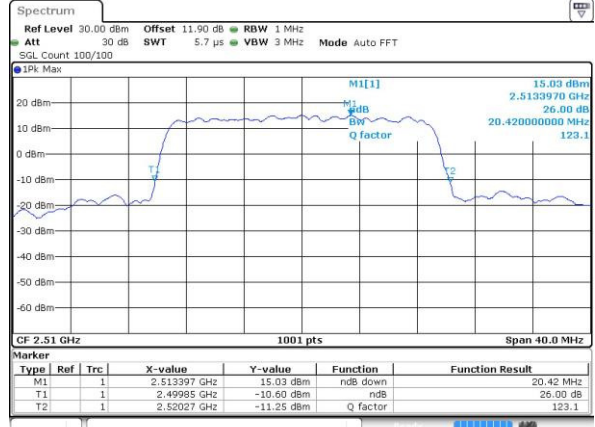

Lowest Channel / 20MHz / 16QAM

Date: 25 MAY 2016 11:21:07