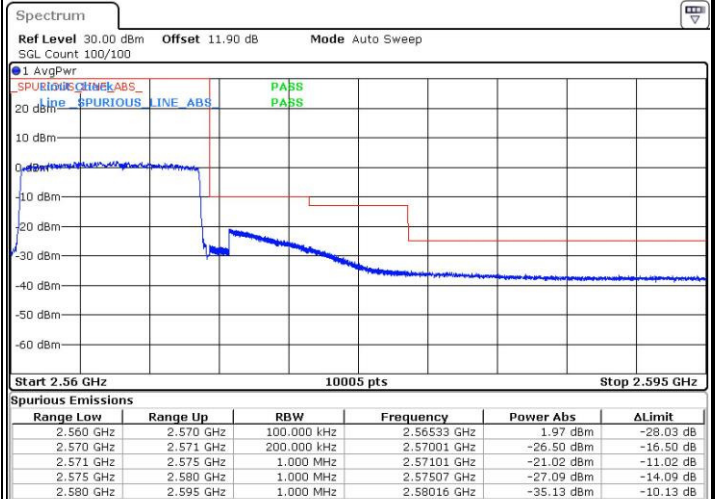

Highest Band Edge / 1 RB

Date: 25.MAY.2016 10:42:42

Lowest Band Edge / Full RB

Date: 25.MAY.2016 10:35:22

Highest Band Edge / Full RB

Date: 25.MAY.2016 10:45:02

LTE Band 7 / 10MHz / QPSK

Lowest Band Edge / 1 RB

Date: 25.MAY.2016 10:48:42

Highest Band Edge / 1 RB

Date: 25.MAY.2016 10:58:21

Lowest Band Edge / Full RB

Date: 25.MAY.2016 10:51:02

Highest Band Edge / Full RB

Date: 25.MAY.2016 11:00:41

LTE Band 7 / 10MHz / 16QAM

Lowest Band Edge / 1 RB

Date: 25.MAY.2016 10:49:52

Highest Band Edge / 1 RB

Date: 25.MAY.2016 10:59:31

Lowest Band Edge / Full RB

Date: 25.MAY.2016 10:52:11

Highest Band Edge / Full RB

Date: 25.MAY.2016 11:01:51

LTE Band 7 / 15MHz / QPSK

Lowest Band Edge / 1 RB

Date: 25.MAY.2016 11:05:30

Highest Band Edge / 1 RB

Date: 25.MAY.2016 11:15:08

Lowest Band Edge / Full RB

Date: 25.MAY.2016 11:07:50

Highest Band Edge / Full RB