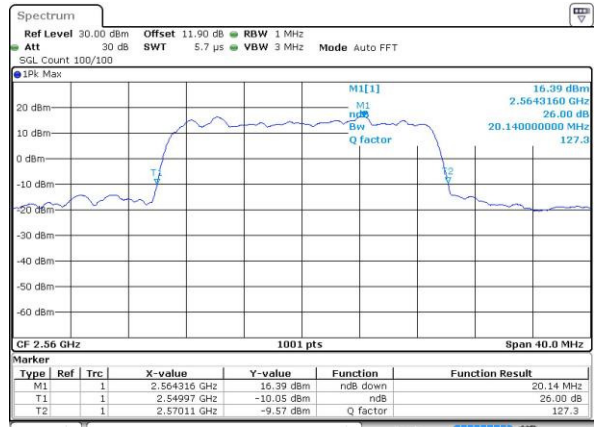

Date: 25 MAY 2016 11:11:19

Middle Channel / 15MHz / 16QAM

Date: 25 MAY 2016 11:11:29

Highest Channel / 15MHz / QPSK

Date: 25 MAY 2016 11:13:48

Highest Channel / 15MHz / 16QAM

Date: 25 MAY 2016 11:13:59

LTE Band 7

Lowest Channel / 20MHz / QPSK

Date: 25 MAY 2016 11:20:57

Lowest Channel / 20MHz / 16QAM

Date: 25 MAY 2016 11:21:07

Middle Channel / 20MHz / QPSK

Date: 25 MAY 2016 11:28:05

Middle Channel / 20MHz / 16QAM

Date: 25 MAY 2016 11:28:16

Highest Channel / 20MHz / QPSK

Date: 25 MAY 2016 11:30:35

Highest Channel / 20MHz / 16QAM

Date: 25 MAY 2016 11:30:45

Occupied Bandwidth

Mode	LTE Band 7 : 99%OBW(MHz)											
	1.4MHz		3MHz		5MHz		10MHz		15MHz		20MHz	
BW	QPSK	16QAM	QPSK	16QAM	QPSK	16QAM	QPSK	16QAM	QPSK	16QAM	QPSK	16QAM
Mod.	QPSK	16QAM	QPSK	16QAM	QPSK	16QAM	QPSK	16QAM	QPSK	16QAM	QPSK	16QAM
Lowest CH	-	-	-	-	4.48	4.49	8.99	8.99	13.46	13.43	18.38	18.46
Middle CH	-	-	-	-	4.48	4.5	8.95	8.97	13.4	13.4	18.14	18.3
Highest CH	-	-	-	-	4.5	4.48	9.05	9.05	13.4	13.43	18.34	18.3