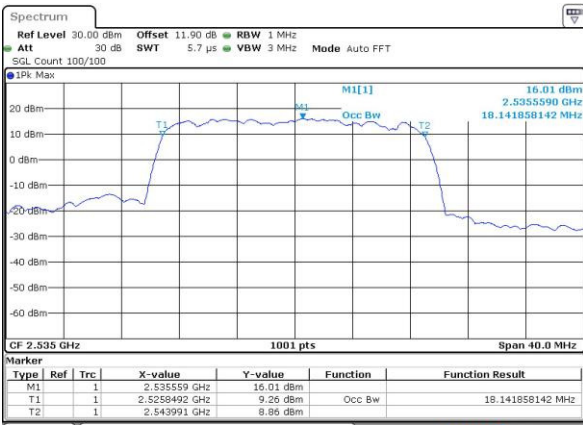

Date: 25 MAY 2016 11:10:58

Middle Channel / 15MHz / 16QAM

Date: 25 MAY 2016 11:11:08

Highest Channel / 15MHz / QPSK

Date: 25 MAY 2016 11:13:27

Highest Channel / 15MHz / 16QAM

Date: 25 MAY 2016 11:13:38

LTE Band 7

Lowest Channel / 20MHz / QPSK

Date: 25 MAY 2016 11:20:36

Lowest Channel / 20MHz / 16QAM

Date: 25 MAY 2016 11:20:47

Middle Channel / 20MHz / QPSK

Date: 25 MAY 2016 11:27:45

Middle Channel / 20MHz / 16QAM

Date: 25 MAY 2016 11:27:55

Highest Channel / 20MHz / QPSK

Date: 25 MAY 2016 11:30:14

Highest Channel / 20MHz / 16QAM

Date: 25 MAY 2016 11:30:24

Conducted Band Edge

LTE Band 7 / 5MHz / 16QAM

Lowest Band Edge / 1 RB

Date: 25.MAY.2016 10:33:03

Highest Band Edge / 1 RB

Date: 25.MAY.2016 10:42:42

Lowest Band Edge / Full RB

Date: 25.MAY.2016 10:35:22

Highest Band Edge / Full RB

Date: 25.MAY.2016 10:45:02

LTE Band 7 / 10MHz / QPSK

Lowest Band Edge / 1 RB