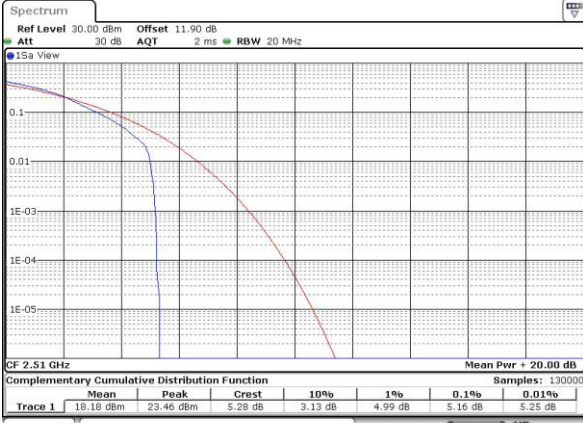

LTE Band 7 / 20MHz / 16QAM

Lowest Channel / 1RB

Date: 25 MAY 2016 11:50:20

Lowest Channel / Full RB

Date: 25 MAY 2016 11:50:58

Middle Channel / 1RB

Date: 25 MAY 2016 11:51:41

Middle Channel / Full RB

Date: 25 MAY 2016 11:51:51

Highest Channel / 1RB

Date: 25 MAY 2016 11:52:07

Highest Channel / Full RB

Date: 25 MAY 2016 11:52:51

26dB Bandwidth

Mode	LTE Band 7 : 26dB BW(MHz)											
	1.4MHz		3MHz		5MHz		10MHz		15MHz		20MHz	
BW												
Mod.	QPSK	16QAM	QPSK	16QAM	QPSK	16QAM	QPSK	16QAM	QPSK	16QAM	QPSK	16QAM
Lowest CH	-	-	-	-	4.92	4.94	9.85	9.67	14.45	14.15	20.26	20.42
Middle CH	-	-	-	-	4.88	4.87	9.81	9.97	14.21	14.24	20.22	20.14
Highest CH	-	-	-	-	4.9	4.93	9.83	9.65	14.36	14.21	20.22	20.14