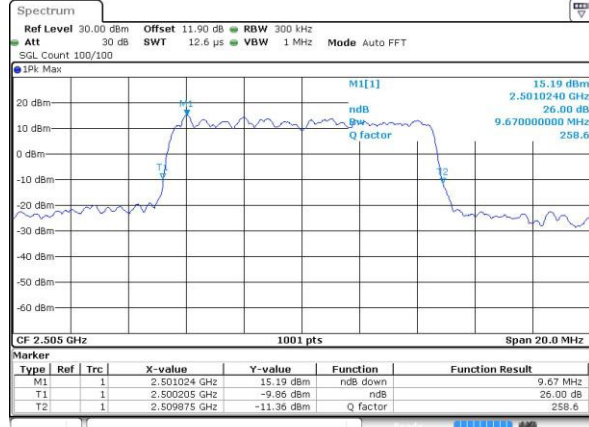

Lowest Channel / 10MHz / 16QAM

Date: 25 MAY 2016 10:47:33