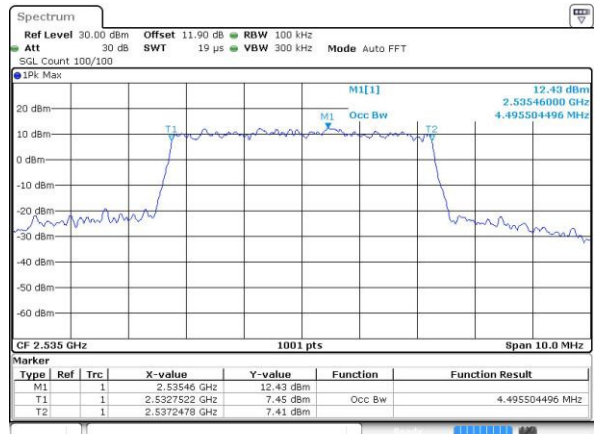

LTE Band 7

Lowest Channel / 5MHz / QPSK

Date: 25 MAY 2016 10:30:12

Lowest Channel / 5MHz / 16QAM

Date: 25 MAY 2016 10:30:23

Middle Channel / 5MHz / QPSK

Date: 25 MAY 2016 10:37:21

Middle Channel / 5MHz / 16QAM

Date: 25 MAY 2016 10:37:32

Highest Channel / 5MHz / QPSK

Date: 25 MAY 2016 10:39:52

Highest Channel / 5MHz / 16QAM

Date: 25 MAY 2016 10:40:02

LTE Band 7

Lowest Channel / 10MHz / QPSK

Date: 25 MAY 2016 10:47:01