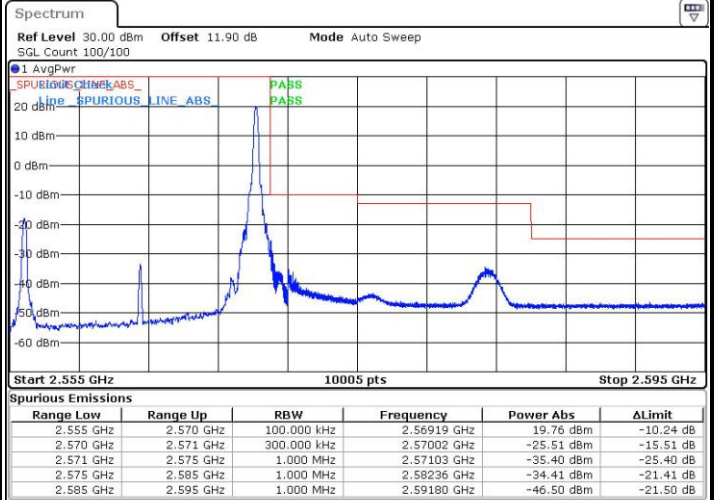

Date: 25.MAY.2016 10:48:42

Highest Band Edge / 1 RB

Date: 25.MAY.2016 10:58:21

Lowest Band Edge / Full RB

Date: 25.MAY.2016 10:51:02

Highest Band Edge / Full RB

Date: 25.MAY.2016 11:00:41

LTE Band 7 / 10MHz / 16QAM

Lowest Band Edge / 1 RB

Date: 25.MAY.2016 10:49:52

Highest Band Edge / 1 RB

Date: 25.MAY.2016 10:59:31

Lowest Band Edge / Full RB

Date: 25.MAY.2016 10:52:11

Highest Band Edge / Full RB

Date: 25.MAY.2016 11:01:51

LTE Band 7 / 15MHz / QPSK

Lowest Band Edge / 1 RB

Date: 25.MAY.2016 11:05:30

Highest Band Edge / 1 RB

Date: 25.MAY.2016 11:15:08

Lowest Band Edge / Full RB

Date: 25.MAY.2016 11:07:50

Highest Band Edge / Full RB

Date: 25.MAY.2016 11:17:27

LTE Band 7 / 15MHz / 16QAM

Lowest Band Edge / 1 RB

Date: 25.MAY.2016 11:06:40

Highest Band Edge / 1 RB

Date: 25.MAY.2016 11:16:18

Lowest Band Edge / Full RB

Date: 25.MAY.2016 11:08:59