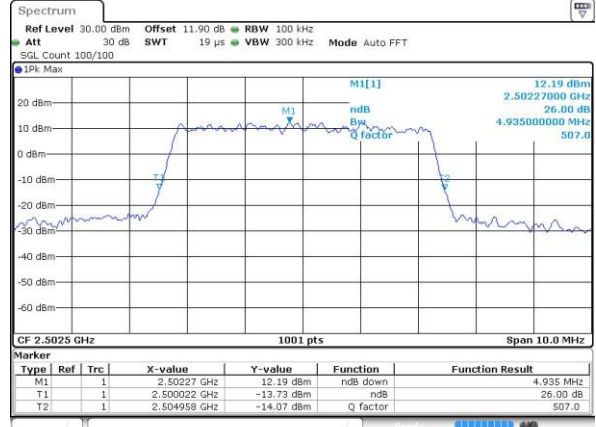

Date: 25 MAY 2016 11:51:51

Highest Channel / 1RB

Date: 25 MAY 2016 11:52:07

Highest Channel / Full RB

Date: 25 MAY 2016 11:52:51

26dB Bandwidth

Mode	LTE Band 7 : 26dB BW(MHz)											
	1.4MHz		3MHz		5MHz		10MHz		15MHz		20MHz	
BW												
Mod.	QPSK	16QAM	QPSK	16QAM	QPSK	16QAM	QPSK	16QAM	QPSK	16QAM	QPSK	16QAM
Lowest CH	-	-	-	-	4.92	4.94	9.85	9.67	14.45	14.15	20.26	20.42
Middle CH	-	-	-	-	4.88	4.87	9.81	9.97	14.21	14.24	20.22	20.14
Highest CH	-	-	-	-	4.9	4.93	9.83	9.65	14.36	14.21	20.22	20.14

LTE Band 7

Lowest Channel / 5MHz / QPSK

Date: 25 MAY 2016 10:30:33

Lowest Channel / 5MHz / 16QAM

Date: 25 MAY 2016 10:30:44

Middle Channel / 5MHz / QPSK

Date: 25 MAY 2016 10:37:42

Middle Channel / 5MHz / 16QAM