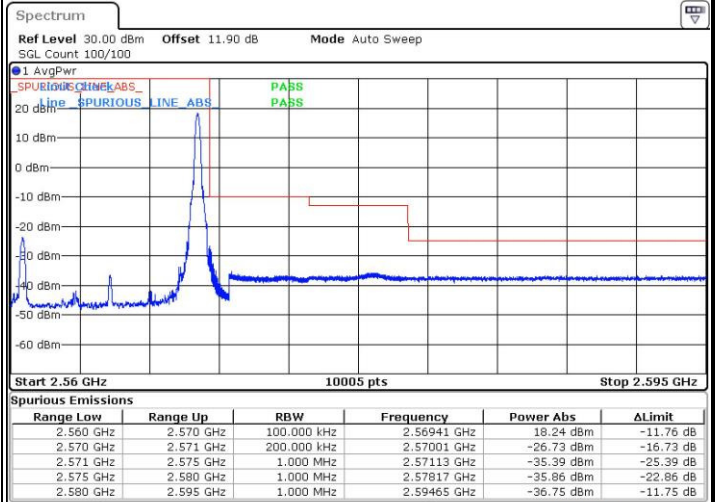

Highest Band Edge / 1 RB

Date: 25.MAY.2016 10:42:42

Lowest Band Edge / Full RB

Date: 25.MAY.2016 10:35:22

Highest Band Edge / Full RB

Date: 25.MAY.2016 10:45:02

LTE Band 7 / 10MHz / QPSK

Lowest Band Edge / 1 RB

Date: 25.MAY.2016 10:48:42

Highest Band Edge / 1 RB

Date: 25.MAY.2016 10:58:21

Lowest Band Edge / Full RB

Date: 25.MAY.2016 10:51:02

Highest Band Edge / Full RB

Date: 25.MAY.2016 11:00:41

LTE Band 7 / 10MHz / 16QAM

Lowest Band Edge / 1 RB

Date: 25.MAY.2016 10:49:52

Highest Band Edge / 1 RB

Date: 25.MAY.2016 10:59:31

Lowest Band Edge / Full RB

Date: 25.MAY.2016 10:52:11

Highest Band Edge / Full RB

Date: 25.MAY.2016 11:01:51

LTE Band 7 / 15MHz / QPSK

Lowest Band Edge / 1 RB

Date: 25.MAY.2016 11:05:30

Highest Band Edge / 1 RB

Date: 25.MAY.2016 11:15:08

Lowest Band Edge / Full RB

Date: 25.MAY.2016 11:07:50

Highest Band Edge / Full RB