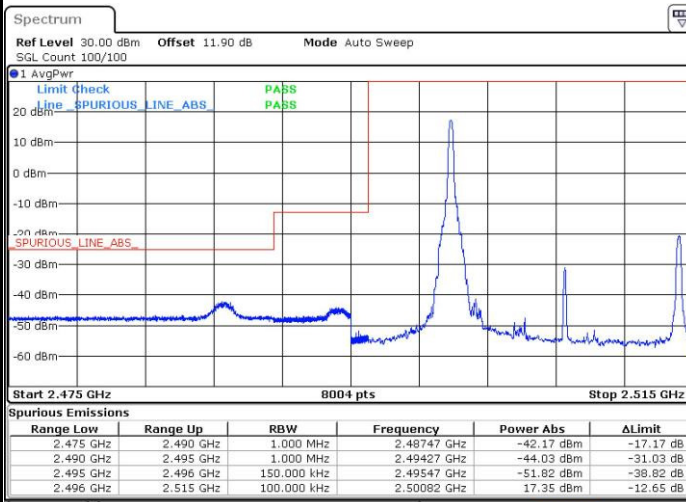

Lowest Band Edge / 1 RB

Date: 25.MAY.2016 10:49:52

Highest Band Edge / 1 RB

Date: 25.MAY.2016 10:59:31

Lowest Band Edge / Full RB

Date: 25.MAY.2016 10:52:11

Highest Band Edge / Full RB

Date: 25.MAY.2016 11:01:51

LTE Band 7 / 15MHz / QPSK

Lowest Band Edge / 1 RB

Date: 25.MAY.2016 11:05:30

Highest Band Edge / 1 RB

Date: 25.MAY.2016 11:15:08

Lowest Band Edge / Full RB

Date: 25.MAY.2016 11:07:50

Highest Band Edge / Full RB

Date: 25.MAY.2016 11:17:27

LTE Band 7 / 15MHz / 16QAM

Lowest Band Edge / 1 RB

Date: 25.MAY.2016 11:06:40

Highest Band Edge / 1 RB

Date: 25.MAY.2016 11:16:18

Lowest Band Edge / Full RB

Date: 25.MAY.2016 11:08:59

Highest Band Edge / Full RB

Date: 25.MAY.2016 11:18:37