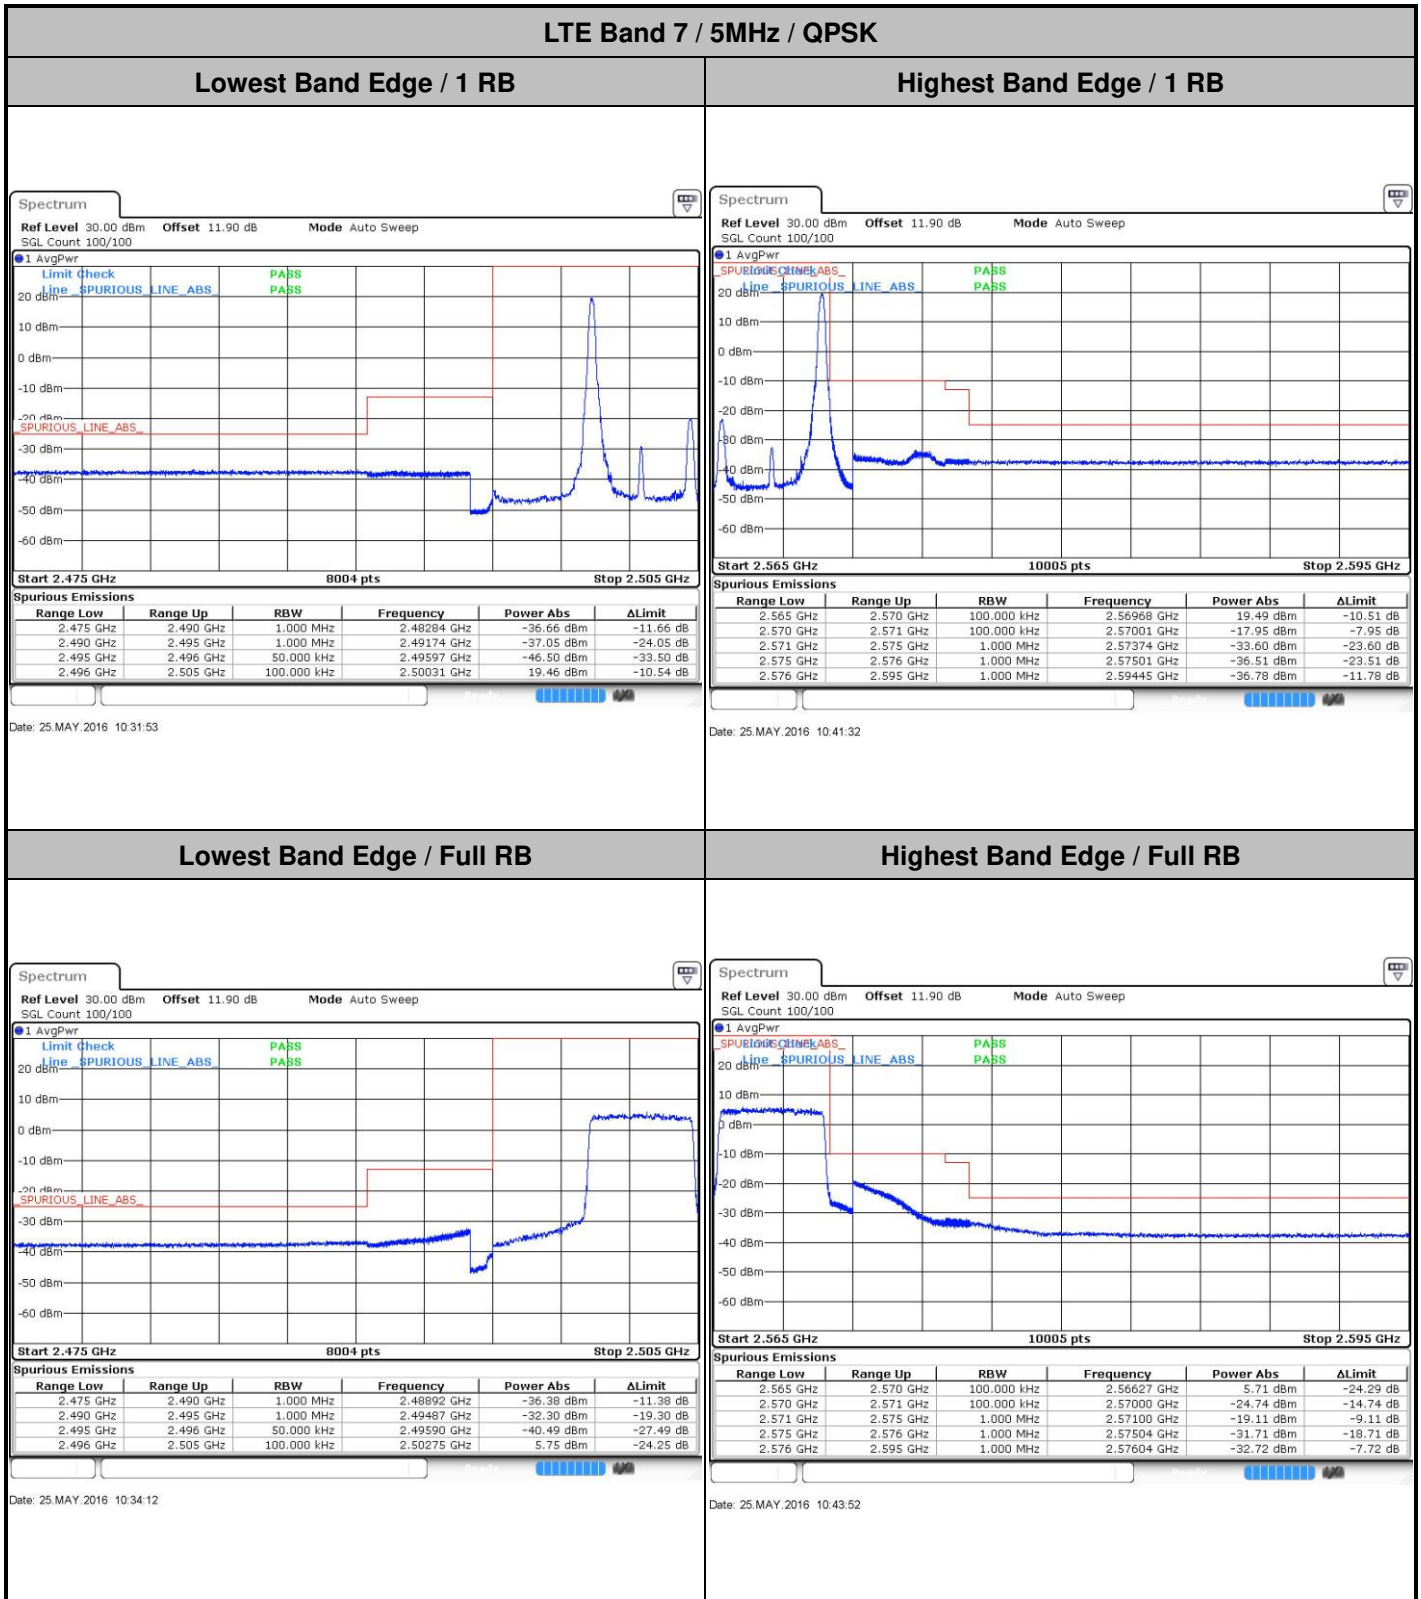

Highest Channel / 20MHz / QPSK

Date: 25 MAY 2016 11:30:14

Highest Channel / 20MHz / 16QAM

Date: 25 MAY 2016 11:30:24

Conducted Band Edge

LTE Band 7 / 5MHz / 16QAM

Lowest Band Edge / 1 RB

Date: 25.MAY.2016 10:33:03

Highest Band Edge / 1 RB

Date: 25.MAY.2016 10:42:42

Lowest Band Edge / Full RB

Date: 25.MAY.2016 10:35:22

Highest Band Edge / Full RB

Date: 25.MAY.2016 10:45:02

LTE Band 7 / 10MHz / QPSK

Lowest Band Edge / 1 RB

Date: 25.MAY.2016 10:48:42

Highest Band Edge / 1 RB

Date: 25.MAY.2016 10:58:21

Lowest Band Edge / Full RB

Date: 25.MAY.2016 10:51:02

Highest Band Edge / Full RB

Date: 25.MAY.2016 11:00:41

LTE Band 7 / 10MHz / 16QAM

Lowest Band Edge / 1 RB

Date: 25.MAY.2016 10:49:52

Highest Band Edge / 1 RB

Date: 25.MAY.2016 10:59:31

Lowest Band Edge / Full RB

Date: 25.MAY.2016 10:52:11

Highest Band Edge / Full RB

Date: 25.MAY.2016 11:01:51