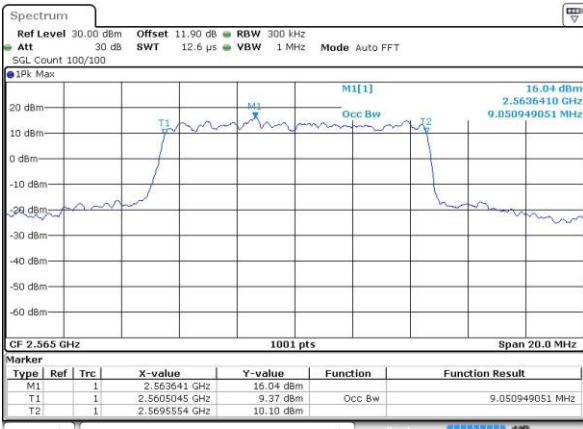

Date: 25 MAY 2016 10:37:32

Highest Channel / 5MHz / QPSK

Date: 25 MAY 2016 10:39:52

Highest Channel / 5MHz / 16QAM

Date: 25 MAY 2016 10:40:02

LTE Band 7

Lowest Channel / 10MHz / QPSK

Date: 25 MAY 2016 10:47:01

Lowest Channel / 10MHz / 16QAM

Date: 25 MAY 2016 10:47:12

Middle Channel / 10MHz / QPSK

Date: 25 MAY 2016 10:54:10

Middle Channel / 10MHz / 16QAM

Date: 25 MAY 2016 10:54:21

Highest Channel / 10MHz / QPSK

Date: 25 MAY 2016 10:56:41

Highest Channel / 10MHz / 16QAM

Date: 25 MAY 2016 10:56:51

LTE Band 7

Lowest Channel / 15MHz / QPSK

Date: 25 MAY 2016 11:03:49

Lowest Channel / 15MHz / 16QAM

Date: 25 MAY 2016 11:04:00

Middle Channel / 15MHz / QPSK