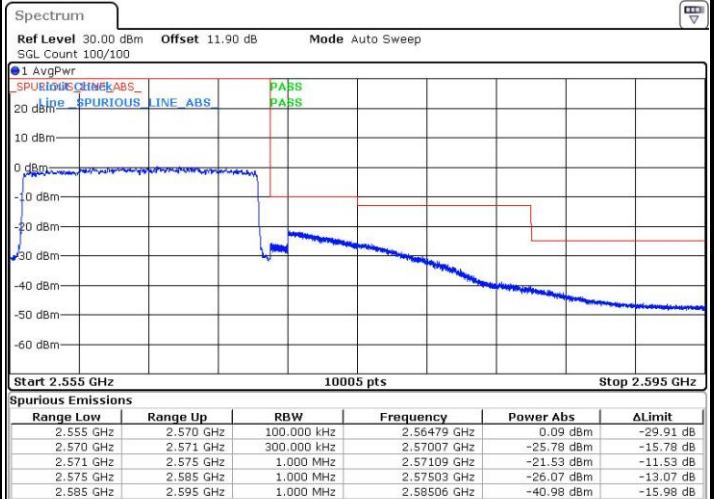

Lowest Band Edge / 1 RB

Date: 25.MAY.2016 10:49:52

Highest Band Edge / 1 RB

Date: 25.MAY.2016 10:59:31

Lowest Band Edge / Full RB

Date: 25.MAY.2016 10:52:11

Highest Band Edge / Full RB

Date: 25.MAY.2016 11:01:51

LTE Band 7 / 15MHz / QPSK

Lowest Band Edge / 1 RB

Date: 25.MAY.2016 11:05:30

Highest Band Edge / 1 RB

Date: 25.MAY.2016 11:15:08

Lowest Band Edge / Full RB

Date: 25.MAY.2016 11:07:50

Highest Band Edge / Full RB

Date: 25.MAY.2016 11:17:27

LTE Band 7 / 15MHz / 16QAM

Lowest Band Edge / 1 RB

Date: 25.MAY.2016 11:06:40

Highest Band Edge / 1 RB

Date: 25.MAY.2016 11:16:18

Lowest Band Edge / Full RB

Date: 25.MAY.2016 11:08:59

Highest Band Edge / Full RB

Date: 25.MAY.2016 11:18:37