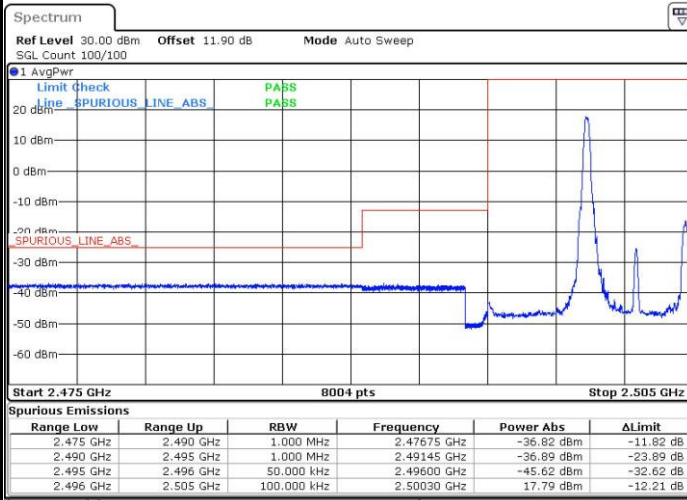

Highest Channel / 20MHz / QPSK

Date: 25 MAY 2016 11:30:14

Highest Channel / 20MHz / 16QAM

Date: 25 MAY 2016 11:30:24

Conducted Band Edge

LTE Band 7 / 5MHz / 16QAM

Lowest Band Edge / 1 RB

Date: 25.MAY.2016 10:33:03

Highest Band Edge / 1 RB

Date: 25.MAY.2016 10:42:42

Lowest Band Edge / Full RB

Date: 25.MAY.2016 10:35:22

Highest Band Edge / Full RB

Date: 25.MAY.2016 10:45:02

LTE Band 7 / 10MHz / QPSK

Lowest Band Edge / 1 RB

Date: 25.MAY.2016 10:48:42

Highest Band Edge / 1 RB

Date: 25.MAY.2016 10:58:21

Lowest Band Edge / Full RB

Date: 25.MAY.2016 10:51:02

Highest Band Edge / Full RB

Date: 25.MAY.2016 11:00:41

LTE Band 7 / 10MHz / 16QAM