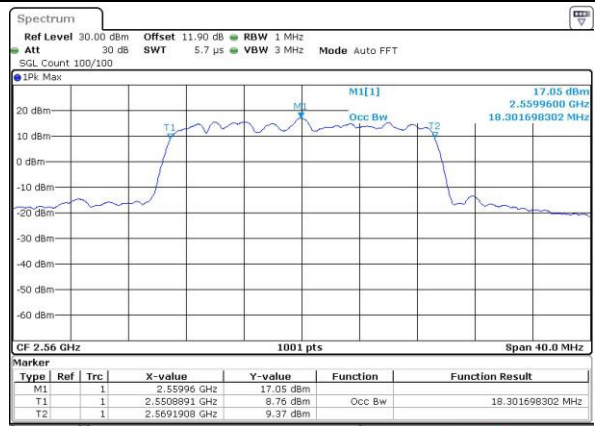

Date: 25 MAY 2016 11:10:58

Middle Channel / 15MHz / 16QAM

Date: 25 MAY 2016 11:11:08

Highest Channel / 15MHz / QPSK

Date: 25 MAY 2016 11:13:27

Highest Channel / 15MHz / 16QAM

Date: 25 MAY 2016 11:13:38

LTE Band 7

Lowest Channel / 20MHz / QPSK

Date: 25 MAY 2016 11:20:36

Lowest Channel / 20MHz / 16QAM

Date: 25 MAY 2016 11:20:47

Middle Channel / 20MHz / QPSK

Date: 25 MAY 2016 11:27:45

Middle Channel / 20MHz / 16QAM

Date: 25 MAY 2016 11:27:55

Highest Channel / 20MHz / QPSK

Date: 25 MAY 2016 11:30:14

Highest Channel / 20MHz / 16QAM

Date: 25 MAY 2016 11:30:24

Conducted Band Edge

LTE Band 7 / 5MHz / 16QAM

Lowest Band Edge / 1 RB

Date: 25.MAY.2016 10:33:03

Highest Band Edge / 1 RB

Date: 25.MAY.2016 10:42:42

Lowest Band Edge / Full RB

Date: 25.MAY.2016 10:35:22

Highest Band Edge / Full RB

Date: 25.MAY.2016 10:45:02

LTE Band 7 / 10MHz / QPSK

Lowest Band Edge / 1 RB