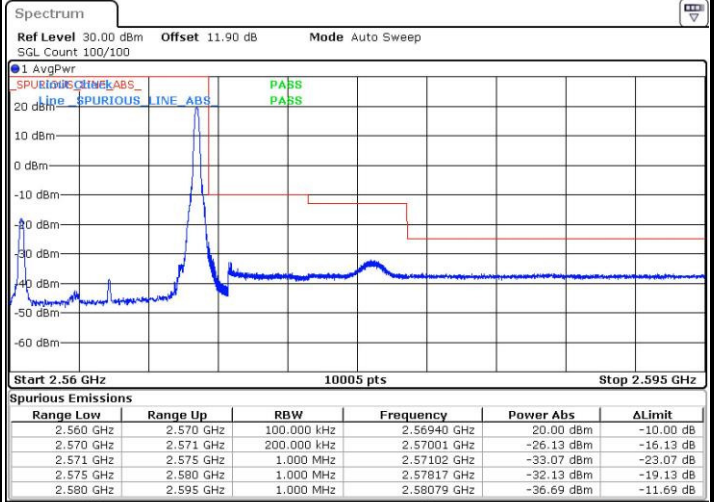

Highest Channel / 20MHz / QPSK

Date: 25 MAY 2016 11:30:14

Highest Channel / 20MHz / 16QAM

Date: 25 MAY 2016 11:30:24

Conducted Band Edge

LTE Band 7 / 5MHz / 16QAM

Lowest Band Edge / 1 RB

Date: 25.MAY.2016 10:33:03

Highest Band Edge / 1 RB

Date: 25.MAY.2016 10:42:42

Lowest Band Edge / Full RB

Date: 25.MAY.2016 10:35:22

Highest Band Edge / Full RB

Date: 25.MAY.2016 10:45:02

LTE Band 7 / 10MHz / QPSK

Lowest Band Edge / 1 RB

Date: 25.MAY.2016 10:48:42

Highest Band Edge / 1 RB

Date: 25.MAY.2016 10:58:21

Lowest Band Edge / Full RB

Date: 25.MAY.2016 10:51:02

Highest Band Edge / Full RB

Date: 25.MAY.2016 11:00:41

LTE Band 7 / 10MHz / 16QAM

Lowest Band Edge / 1 RB

Date: 25.MAY.2016 10:49:52

Highest Band Edge / 1 RB

Date: 25.MAY.2016 10:59:31

Lowest Band Edge / Full RB

Date: 25.MAY.2016 10:52:11

Highest Band Edge / Full RB

Date: 25.MAY.2016 11:01:51