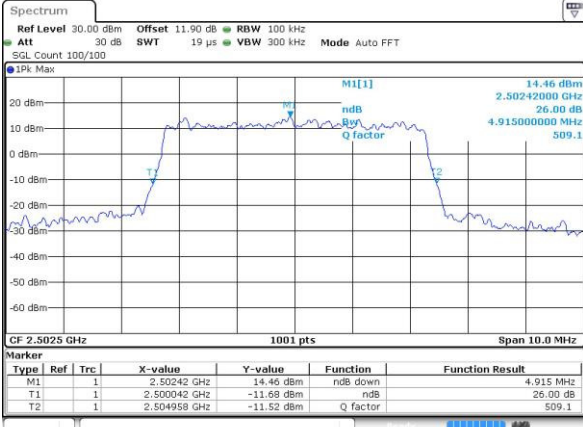

Date: 25 MAY 2016 11:51:51

Highest Channel / 1RB

Date: 25 MAY 2016 11:52:07

Highest Channel / Full RB

Date: 25 MAY 2016 11:52:51

26dB Bandwidth

Mode	LTE Band 7 : 26dB BW(MHz)											
	1.4MHz		3MHz		5MHz		10MHz		15MHz		20MHz	
BW												
Mod.	QPSK	16QAM	QPSK	16QAM	QPSK	16QAM	QPSK	16QAM	QPSK	16QAM	QPSK	16QAM
Lowest CH	-	-	-	-	4.92	4.94	9.85	9.67	14.45	14.15	20.26	20.42
Middle CH	-	-	-	-	4.88	4.87	9.81	9.97	14.21	14.24	20.22	20.14
Highest CH	-	-	-	-	4.9	4.93	9.83	9.65	14.36	14.21	20.22	20.14

LTE Band 7

Lowest Channel / 5MHz / QPSK

Date: 25 MAY 2016 10:30:33

Lowest Channel / 5MHz / 16QAM

Date: 25 MAY 2016 10:30:44

Middle Channel / 5MHz / QPSK

Date: 25 MAY 2016 10:37:42

Middle Channel / 5MHz / 16QAM