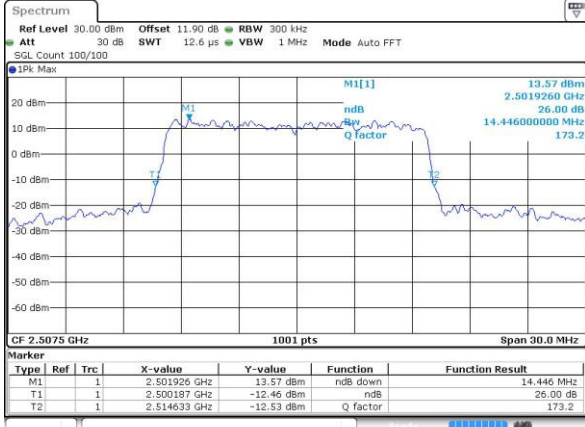

Highest Channel / 10MHz / 16QAM

Date: 25 MAY 2016 10:57:12

LTE Band 7

Lowest Channel / 15MHz / QPSK

Date: 25 MAY 2016 11:04:10

Lowest Channel / 15MHz / 16QAM

Date: 25 MAY 2016 11:04:21

Middle Channel / 15MHz / QPSK

Date: 25 MAY 2016 11:11:19

Middle Channel / 15MHz / 16QAM

Date: 25 MAY 2016 11:11:29

Highest Channel / 15MHz / QPSK

Date: 25 MAY 2016 11:13:48

Highest Channel / 15MHz / 16QAM

Date: 25 MAY 2016 11:13:59

LTE Band 7