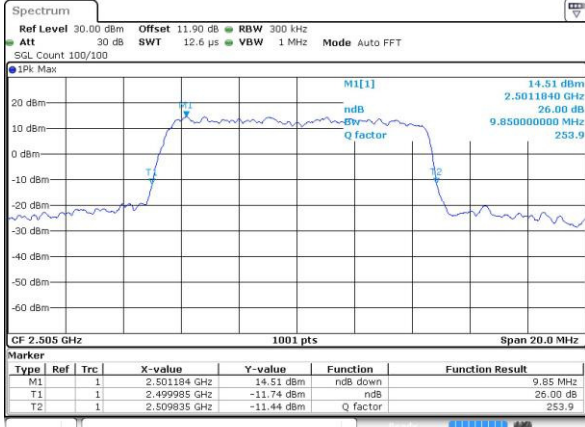

Date: 25 MAY 2016 10:37:53

Highest Channel / 5MHz / QPSK

Date: 25 MAY 2016 10:40:13

Highest Channel / 5MHz / 16QAM

Date: 25 MAY 2016 10:40:23

LTE Band 7

Lowest Channel / 10MHz / QPSK

Date: 25 MAY 2016 10:47:22