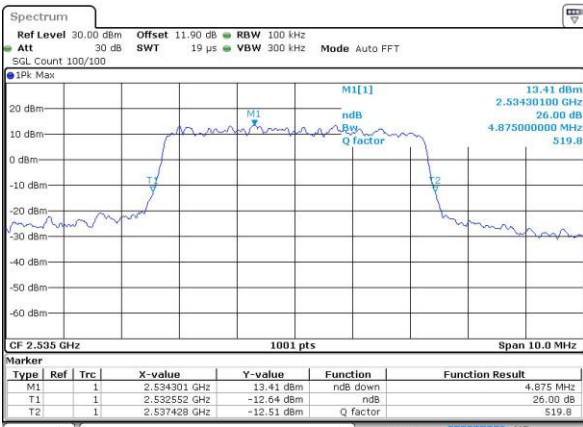

Date: 25 MAY 2016 11:51:51

Highest Channel / 1RB

Date: 25 MAY 2016 11:52:07

Highest Channel / Full RB

Date: 25 MAY 2016 11:52:51

26dB Bandwidth

Mode	LTE Band 7 : 26dB BW(MHz)											
	1.4MHz		3MHz		5MHz		10MHz		15MHz		20MHz	
BW												
Mod.	QPSK	16QAM	QPSK	16QAM	QPSK	16QAM	QPSK	16QAM	QPSK	16QAM	QPSK	16QAM
Lowest CH	-	-	-	-	4.92	4.94	9.85	9.67	14.45	14.15	20.26	20.42
Middle CH	-	-	-	-	4.88	4.87	9.81	9.97	14.21	14.24	20.22	20.14
Highest CH	-	-	-	-	4.9	4.93	9.83	9.65	14.36	14.21	20.22	20.14

LTE Band 7

Lowest Channel / 5MHz / QPSK

Date: 25 MAY 2016 10:30:33

Lowest Channel / 5MHz / 16QAM

Date: 25 MAY 2016 10:30:44

Middle Channel / 5MHz / QPSK

Date: 25 MAY 2016 10:37:42

Middle Channel / 5MHz / 16QAM

Date: 25 MAY 2016 10:37:53

Highest Channel / 5MHz / QPSK

Date: 25 MAY 2016 10:40:13

Highest Channel / 5MHz / 16QAM

Date: 25 MAY 2016 10:40:23

LTE Band 7

Lowest Channel / 10MHz / QPSK

Date: 25 MAY 2016 10:47:22