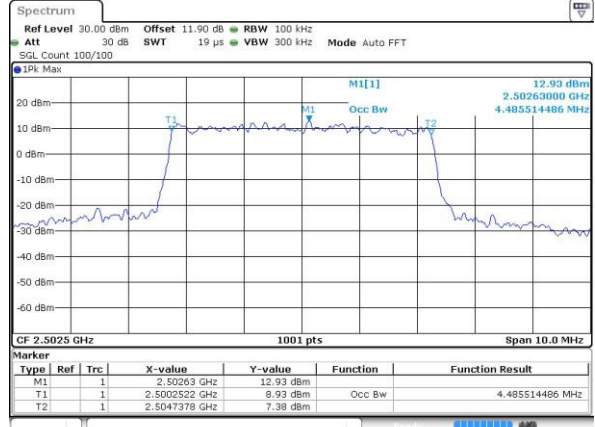

Highest Channel / 20MHz / QPSK

Date: 25 MAY 2016 11:30:35

Highest Channel / 20MHz / 16QAM

Date: 25 MAY 2016 11:30:45

Occupied Bandwidth

Mode	LTE Band 7 : 99%OBW(MHz)											
	1.4MHz		3MHz		5MHz		10MHz		15MHz		20MHz	
BW	QPSK	16QAM	QPSK	16QAM	QPSK	16QAM	QPSK	16QAM	QPSK	16QAM	QPSK	16QAM
Mod.	QPSK	16QAM	QPSK	16QAM	QPSK	16QAM	QPSK	16QAM	QPSK	16QAM	QPSK	16QAM
Lowest CH	-	-	-	-	4.48	4.49	8.99	8.99	13.46	13.43	18.38	18.46
Middle CH	-	-	-	-	4.48	4.5	8.95	8.97	13.4	13.4	18.14	18.3
Highest CH	-	-	-	-	4.5	4.48	9.05	9.05	13.4	13.43	18.34	18.3

LTE Band 7

Lowest Channel / 5MHz / QPSK

Date: 25 MAY 2016 10:30:12

Lowest Channel / 5MHz / 16QAM

Date: 25 MAY 2016 10:30:23

Middle Channel / 5MHz / QPSK

Date: 25 MAY 2016 10:37:21

Middle Channel / 5MHz / 16QAM