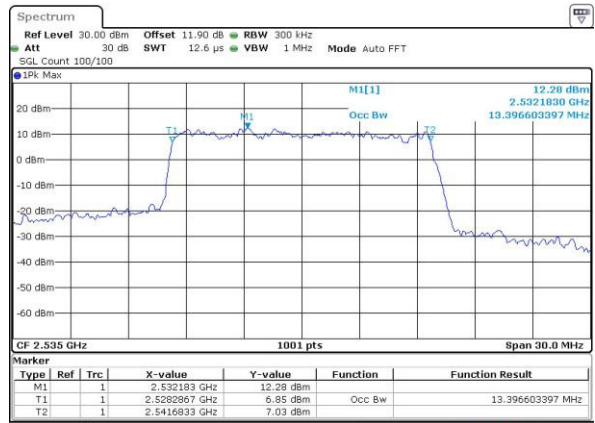

Highest Channel / 10MHz / 16QAM

Date: 25 MAY 2016 10:56:51

LTE Band 7

Lowest Channel / 15MHz / QPSK

Date: 25 MAY 2016 11:03:49

Lowest Channel / 15MHz / 16QAM

Date: 25 MAY 2016 11:04:00

Middle Channel / 15MHz / QPSK

Date: 25 MAY 2016 11:10:58

Middle Channel / 15MHz / 16QAM

Date: 25 MAY 2016 11:11:08

Highest Channel / 15MHz / QPSK

Date: 25 MAY 2016 11:13:27

Highest Channel / 15MHz / 16QAM

Date: 25 MAY 2016 11:13:38

LTE Band 7