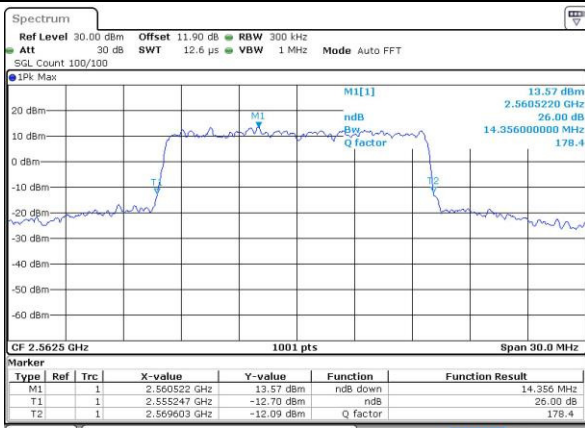

Highest Channel / 10MHz / 16QAM

Date: 25 MAY 2016 10:57:12

LTE Band 7

Lowest Channel / 15MHz / QPSK

Date: 25 MAY 2016 11:04:10

Lowest Channel / 15MHz / 16QAM

Date: 25 MAY 2016 11:04:21

Middle Channel / 15MHz / QPSK

Date: 25 MAY 2016 11:11:19

Middle Channel / 15MHz / 16QAM

Date: 25 MAY 2016 11:11:29

Highest Channel / 15MHz / QPSK

Date: 25 MAY 2016 11:13:48

Highest Channel / 15MHz / 16QAM

Date: 25 MAY 2016 11:13:59

LTE Band 7