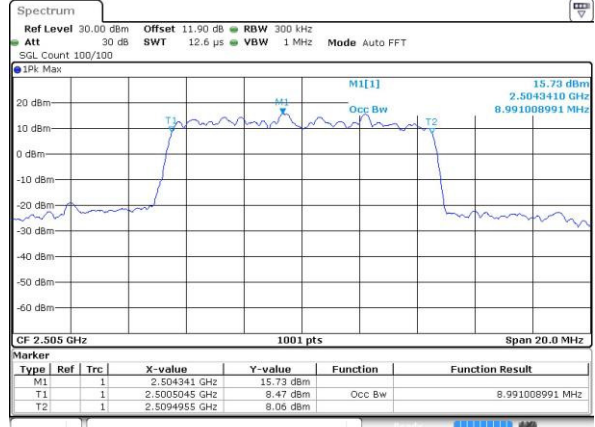

Lowest Channel / 10MHz / 16QAM

Date: 25 MAY 2016 10:47:12