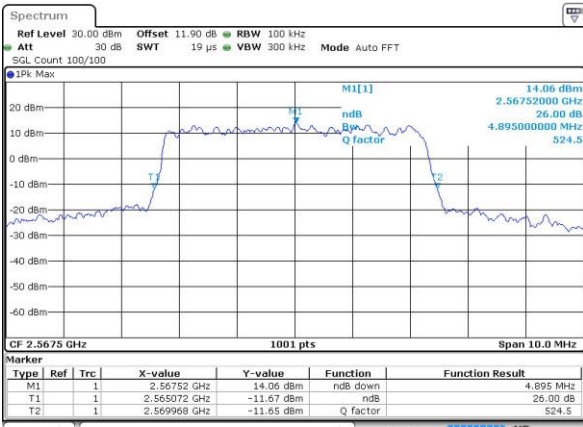

Date: 25 MAY 2016 11:51:51

Highest Channel / 1RB

Date: 25 MAY 2016 11:52:07

Highest Channel / Full RB

Date: 25 MAY 2016 11:52:51

26dB Bandwidth

Mode	LTE Band 7 : 26dB BW(MHz)											
	1.4MHz		3MHz		5MHz		10MHz		15MHz		20MHz	
BW												
Mod.	QPSK	16QAM	QPSK	16QAM	QPSK	16QAM	QPSK	16QAM	QPSK	16QAM	QPSK	16QAM
Lowest CH	-	-	-	-	4.92	4.94	9.85	9.67	14.45	14.15	20.26	20.42
Middle CH	-	-	-	-	4.88	4.87	9.81	9.97	14.21	14.24	20.22	20.14
Highest CH	-	-	-	-	4.9	4.93	9.83	9.65	14.36	14.21	20.22	20.14

LTE Band 7

Lowest Channel / 5MHz / QPSK

Date: 25 MAY 2016 10:30:33

Lowest Channel / 5MHz / 16QAM

Date: 25 MAY 2016 10:30:44

Middle Channel / 5MHz / QPSK

Date: 25 MAY 2016 10:37:42

Middle Channel / 5MHz / 16QAM

Date: 25 MAY 2016 10:37:53

Highest Channel / 5MHz / QPSK

Date: 25 MAY 2016 10:40:13

Highest Channel / 5MHz / 16QAM

Date: 25 MAY 2016 10:40:23

LTE Band 7

Lowest Channel / 10MHz / QPSK

Date: 25 MAY 2016 10:47:22