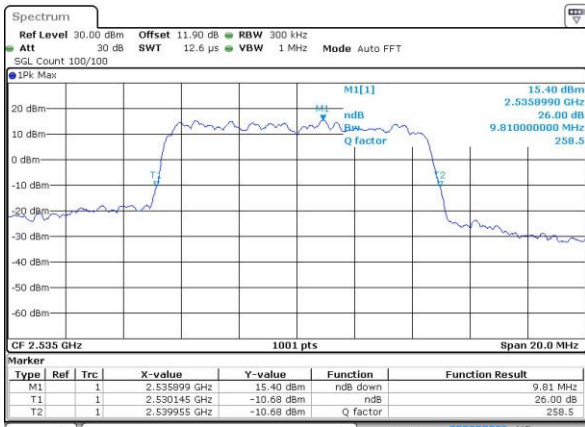

Middle Channel / 10MHz / QPSK

Date: 25 MAY 2016 10:54:32