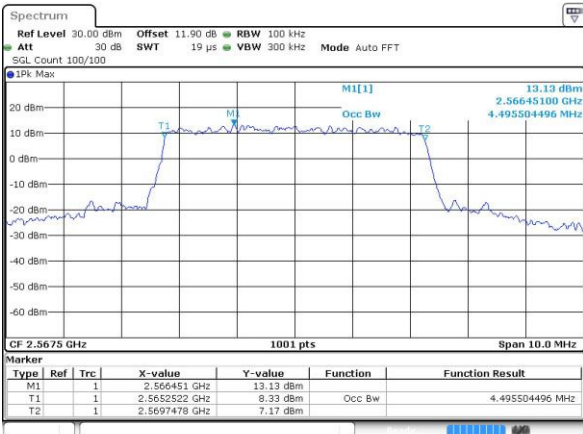

Highest Channel / 20MHz / QPSK

Date: 25 MAY 2016 11:30:35

Highest Channel / 20MHz / 16QAM

Date: 25 MAY 2016 11:30:45

Occupied Bandwidth

Mode	LTE Band 7 : 99%OBW(MHz)											
	1.4MHz		3MHz		5MHz		10MHz		15MHz		20MHz	
BW	QPSK	16QAM	QPSK	16QAM	QPSK	16QAM	QPSK	16QAM	QPSK	16QAM	QPSK	16QAM
Mod.	QPSK	16QAM	QPSK	16QAM	QPSK	16QAM	QPSK	16QAM	QPSK	16QAM	QPSK	16QAM
Lowest CH	-	-	-	-	4.48	4.49	8.99	8.99	13.46	13.43	18.38	18.46
Middle CH	-	-	-	-	4.48	4.5	8.95	8.97	13.4	13.4	18.14	18.3
Highest CH	-	-	-	-	4.5	4.48	9.05	9.05	13.4	13.43	18.34	18.3

LTE Band 7

Lowest Channel / 5MHz / QPSK

Date: 25 MAY 2016 10:30:12

Lowest Channel / 5MHz / 16QAM

Date: 25 MAY 2016 10:30:23

Middle Channel / 5MHz / QPSK

Date: 25 MAY 2016 10:37:21

Middle Channel / 5MHz / 16QAM

Date: 25 MAY 2016 10:37:32

Highest Channel / 5MHz / QPSK

Date: 25 MAY 2016 10:39:52

Highest Channel / 5MHz / 16QAM

Date: 25 MAY 2016 10:40:02

LTE Band 7

Lowest Channel / 10MHz / QPSK

Date: 25 MAY 2016 10:47:01