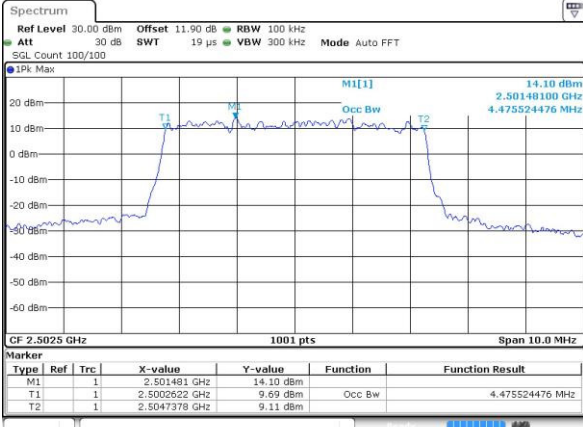

Highest Channel / 20MHz / QPSK

Date: 25 MAY 2016 11:30:35

Highest Channel / 20MHz / 16QAM

Date: 25 MAY 2016 11:30:45

Occupied Bandwidth

Mode	LTE Band 7 : 99%OBW(MHz)											
	1.4MHz		3MHz		5MHz		10MHz		15MHz		20MHz	
BW	QPSK	16QAM	QPSK	16QAM	QPSK	16QAM	QPSK	16QAM	QPSK	16QAM	QPSK	16QAM
Mod.	QPSK	16QAM	QPSK	16QAM	QPSK	16QAM	QPSK	16QAM	QPSK	16QAM	QPSK	16QAM
Lowest CH	-	-	-	-	4.48	4.49	8.99	8.99	13.46	13.43	18.38	18.46
Middle CH	-	-	-	-	4.48	4.5	8.95	8.97	13.4	13.4	18.14	18.3
Highest CH	-	-	-	-	4.5	4.48	9.05	9.05	13.4	13.43	18.34	18.3

LTE Band 7

Lowest Channel / 5MHz / QPSK

Date: 25 MAY 2016 10:30:12

Lowest Channel / 5MHz / 16QAM

Date: 25 MAY 2016 10:30:23

Middle Channel / 5MHz / QPSK

Date: 25 MAY 2016 10:37:21

Middle Channel / 5MHz / 16QAM

Date: 25 MAY 2016 10:37:32

Highest Channel / 5MHz / QPSK

Date: 25 MAY 2016 10:39:52

Highest Channel / 5MHz / 16QAM

Date: 25 MAY 2016 10:40:02

LTE Band 7

Lowest Channel / 10MHz / QPSK

Date: 25 MAY 2016 10:47:01