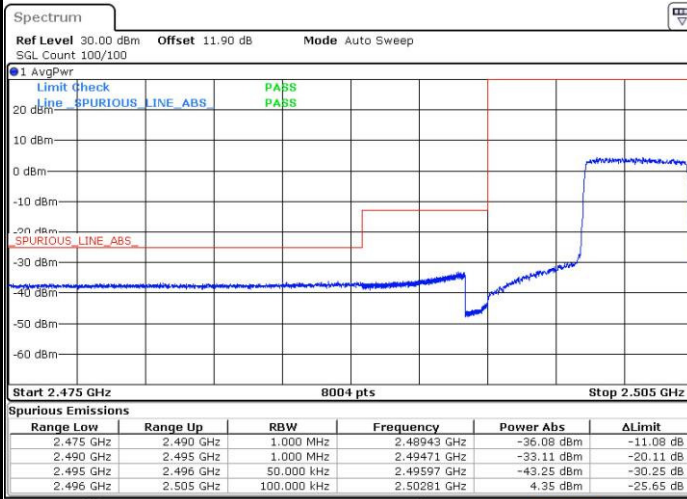

Highest Channel / 20MHz / QPSK

Date: 25 MAY 2016 11:30:14

Highest Channel / 20MHz / 16QAM

Date: 25 MAY 2016 11:30:24

Conducted Band Edge

LTE Band 7 / 5MHz / 16QAM

Lowest Band Edge / 1 RB

Date: 25.MAY.2016 10:33:03

Highest Band Edge / 1 RB

Date: 25.MAY.2016 10:42:42

Lowest Band Edge / Full RB

Date: 25.MAY.2016 10:35:22

Highest Band Edge / Full RB

Date: 25.MAY.2016 10:45:02

LTE Band 7 / 10MHz / QPSK

Lowest Band Edge / 1 RB

Date: 25.MAY.2016 10:48:42

Highest Band Edge / 1 RB

Date: 25.MAY.2016 10:58:21

Lowest Band Edge / Full RB

Date: 25.MAY.2016 10:51:02

Highest Band Edge / Full RB

Date: 25.MAY.2016 11:00:41

LTE Band 7 / 10MHz / 16QAM