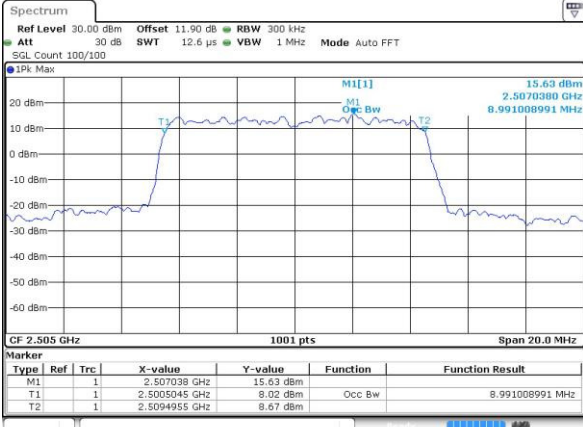

Date: 25 MAY 2016 10:37:32

Highest Channel / 5MHz / QPSK

Date: 25 MAY 2016 10:39:52

Highest Channel / 5MHz / 16QAM

Date: 25 MAY 2016 10:40:02

LTE Band 7

Lowest Channel / 10MHz / QPSK

Date: 25 MAY 2016 10:47:01