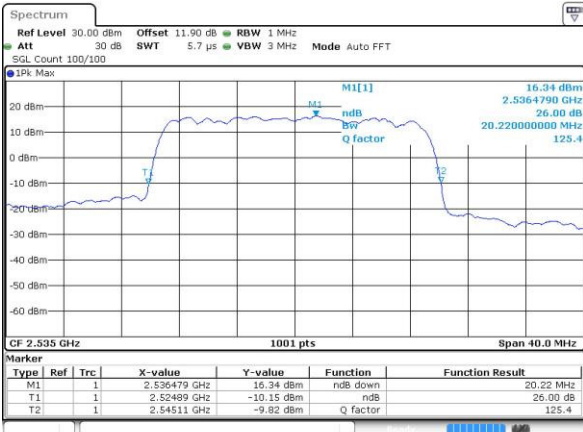

Date: 25 MAY 2016 11:11:19

Middle Channel / 15MHz / 16QAM

Date: 25 MAY 2016 11:11:29

Highest Channel / 15MHz / QPSK

Date: 25 MAY 2016 11:13:48

Highest Channel / 15MHz / 16QAM

Date: 25 MAY 2016 11:13:59

LTE Band 7

Lowest Channel / 20MHz / QPSK

Date: 25 MAY 2016 11:20:57

Lowest Channel / 20MHz / 16QAM

Date: 25 MAY 2016 11:21:07

Middle Channel / 20MHz / QPSK

Date: 25 MAY 2016 11:28:05

Middle Channel / 20MHz / 16QAM

Date: 25 MAY 2016 11:28:16

Highest Channel / 20MHz / QPSK

Date: 25 MAY 2016 11:30:35

Highest Channel / 20MHz / 16QAM

Date: 25 MAY 2016 11:30:45

Occupied Bandwidth

Mode	LTE Band 7 : 99%OBW(MHz)											
	1.4MHz		3MHz		5MHz		10MHz		15MHz		20MHz	
BW	QPSK	16QAM	QPSK	16QAM	QPSK	16QAM	QPSK	16QAM	QPSK	16QAM	QPSK	16QAM
Mod.	QPSK	16QAM	QPSK	16QAM	QPSK	16QAM	QPSK	16QAM	QPSK	16QAM	QPSK	16QAM
Lowest CH	-	-	-	-	4.48	4.49	8.99	8.99	13.46	13.43	18.38	18.46
Middle CH	-	-	-	-	4.48	4.5	8.95	8.97	13.4	13.4	18.14	18.3
Highest CH	-	-	-	-	4.5	4.48	9.05	9.05	13.4	13.43	18.34	18.3