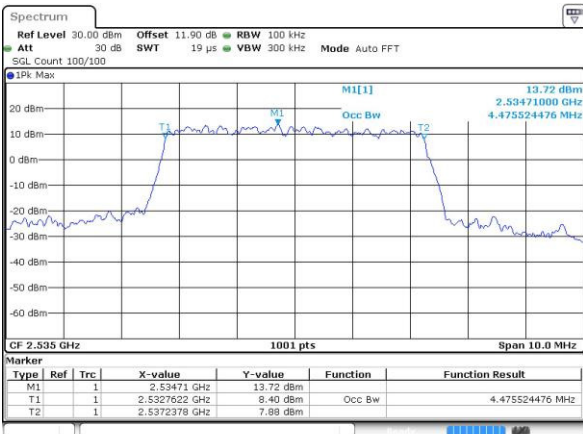

Highest Channel / 20MHz / QPSK

Date: 25 MAY 2016 11:30:35

Highest Channel / 20MHz / 16QAM

Date: 25 MAY 2016 11:30:45

Occupied Bandwidth

Mode	LTE Band 7 : 99%OBW(MHz)											
	1.4MHz		3MHz		5MHz		10MHz		15MHz		20MHz	
BW	QPSK	16QAM	QPSK	16QAM	QPSK	16QAM	QPSK	16QAM	QPSK	16QAM	QPSK	16QAM
Mod.	QPSK	16QAM	QPSK	16QAM	QPSK	16QAM	QPSK	16QAM	QPSK	16QAM	QPSK	16QAM
Lowest CH	-	-	-	-	4.48	4.49	8.99	8.99	13.46	13.43	18.38	18.46
Middle CH	-	-	-	-	4.48	4.5	8.95	8.97	13.4	13.4	18.14	18.3
Highest CH	-	-	-	-	4.5	4.48	9.05	9.05	13.4	13.43	18.34	18.3

LTE Band 7

Lowest Channel / 5MHz / QPSK

Date: 25 MAY 2016 10:30:12

Lowest Channel / 5MHz / 16QAM

Date: 25 MAY 2016 10:30:23

Middle Channel / 5MHz / QPSK

Date: 25 MAY 2016 10:37:21

Middle Channel / 5MHz / 16QAM

Date: 25 MAY 2016 10:37:32

Highest Channel / 5MHz / QPSK

Date: 25 MAY 2016 10:39:52

Highest Channel / 5MHz / 16QAM

Date: 25 MAY 2016 10:40:02

LTE Band 7

Lowest Channel / 10MHz / QPSK

Date: 25 MAY 2016 10:47:01