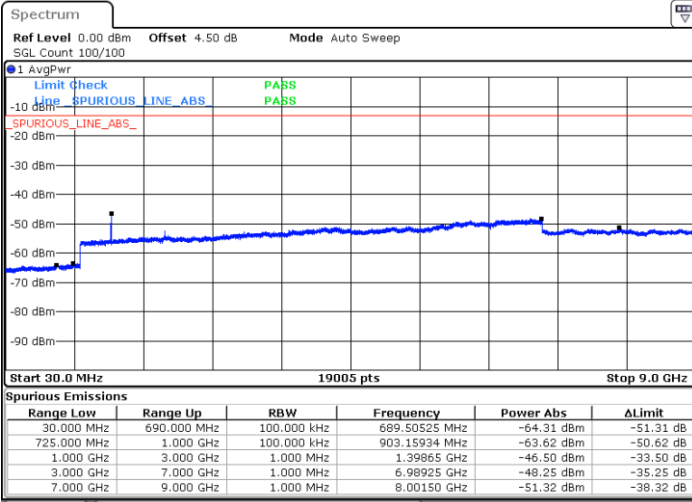

Lowest Channel / QPSK

Date: 21.OCT.2018 12:18:11

Lowest Channel / 16QAM

Date: 21.OCT.2018 12:19:06

LTE Band 12 / 10MHz

Middle Channel / QPSK

Date: 21.OCT.2018 12:20:54

Middle Channel / 16QAM

Date: 21.OCT.2018 12:20:00

Highest Channel / QPSK

Date: 21.OCT.2018 12:21:48

Highest Channel / 16QAM

Date: 21.OCT.2018 12:22:42

LTE Band 12 / 1.4MHz

Lowest Channel / 64QAM

Middle Channel / 64QAM

Date: 21.OCT.2018 13:41:33

Date: 21.OCT.2018 13:42:27

Highest Channel / 64QAM

Date: 21.OCT.2018 13:43:21

LTE Band 12 / 3MHz

Lowest Channel / 64QAM

Date: 21.OCT.2018 13:44:15

Middle Channel / 64QAM