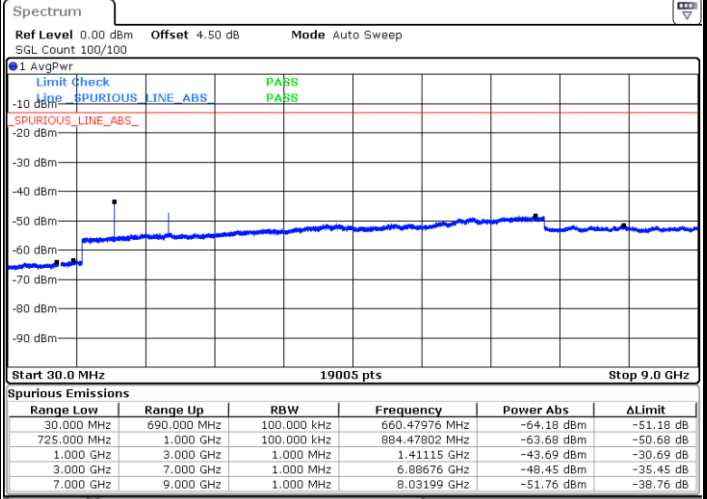

Date: 21.OCT.2018 13:41:33

Date: 21.OCT.2018 13:42:27

Highest Channel / 64QAM

Date: 21.OCT.2018 13:43:21

LTE Band 12 / 3MHz

Lowest Channel / 64QAM

Date: 21.OCT.2018 13:44:15

Middle Channel / 64QAM

Date: 21.OCT.2018 13:45:10

Highest Channel / 64QAM

Date: 21.OCT.2018 13:46:04

LTE Band 12 / 5MHz

Lowest Channel / 64QAM

Middle Channel / 64QAM

Date: 21.OCT.2018 13:46:58

Date: 21.OCT.2018 13:47:52

Highest Channel / 64QAM

Date: 21.OCT.2018 13:48:46

LTE Band 12 / 10MHz

Lowest Channel / 64QAM

Date: 21.OCT.2018 13:49:41

Middle Channel / 64QAM

Date: 21.OCT.2018 13:50:35

Highest Channel / 64QAM