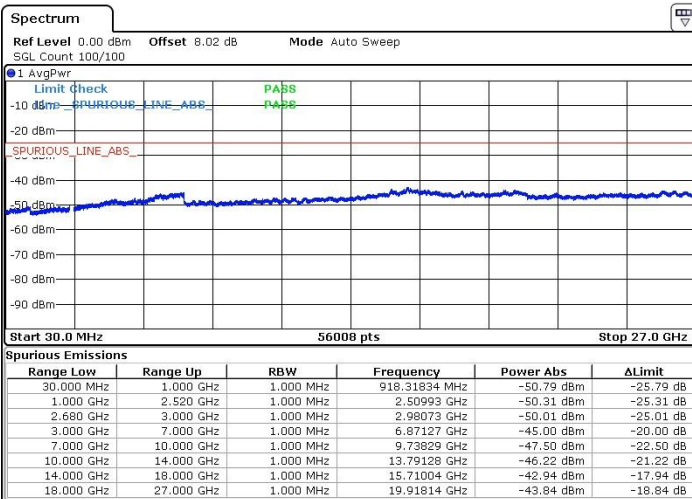

Date: 24.OCT.2018 14:30:53

Date: 24.OCT.2018 14:31:41

Middle Channel / QPSK

Middle Channel / 16QAM

Date: 24.OCT.2018 14:35:48

Date: 24.OCT.2018 14:34:18

LTE Band 41 / 15MHz

Highest Channel / QPSK

Highest Channel / 16QAM

Date: 24.OCT.2018 14:36:47

Date: 24.OCT.2018 14:37:42

LTE Band 41 / 20MHz

Lowest Channel / QPSK

Lowest Channel / 16QAM

Date: 24.OCT.2018 14:40:14

Date: 24.OCT.2018 14:41:10

LTE Band 41 / 20MHz

Middle Channel / QPSK

Middle Channel / 16QAM

Date: 24.OCT.2018 14:44:35

Date: 24.OCT.2018 14:43:45

Highest Channel / QPSK

Highest Channel / 16QAM

Date: 24.OCT.2018 14:45:28