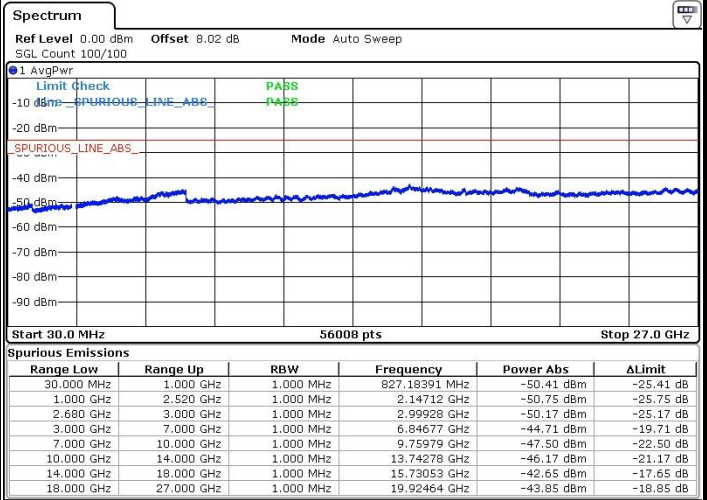

Lowest Channel / QPSK

Date: 24.OCT.2018 14:08:12

Lowest Channel / 16QAM

Date: 24.OCT.2018 14:09:05

LTE Band 41 / 10MHz

Middle Channel / QPSK

Middle Channel / 16QAM

Date: 24.OCT.2018 14:12:50

Date: 24.OCT.2018 14:12:03

Highest Channel / QPSK

Highest Channel / 16QAM

Date: 24.OCT.2018 14:13:44

Date: 24.OCT.2018 14:14:35

LTE Band 41 / 15MHz

Lowest Channel / QPSK

Lowest Channel / 16QAM

Date: 24.OCT.2018 14:30:53

Date: 24.OCT.2018 14:31:41

Middle Channel / QPSK

Middle Channel / 16QAM

Date: 24.OCT.2018 14:35:48

Date: 24.OCT.2018 14:34:18

LTE Band 41 / 15MHz

Highest Channel / QPSK