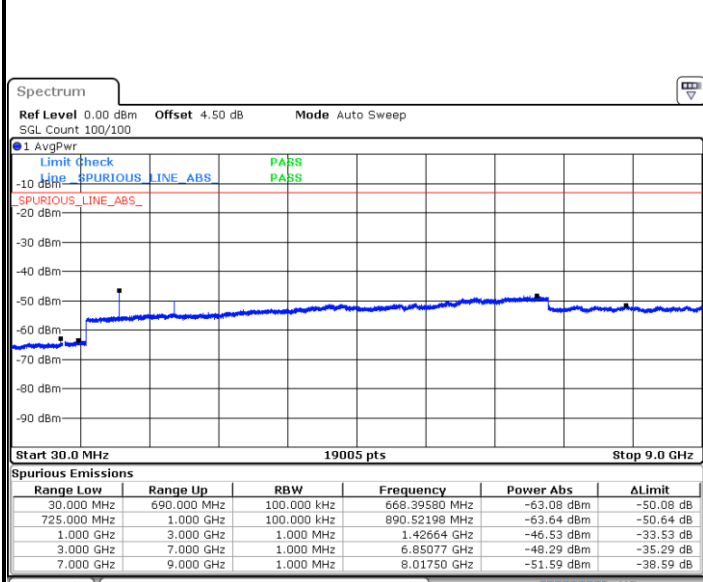

Date: 21.OCT.2018 11:32:42

Highest Channel / 16QAM

Date: 21.OCT.2018 11:33:36

LTE Band 12 / 3MHz

Lowest Channel / QPSK

Date: 21.OCT.2018 11:45:28

Lowest Channel / 16QAM

Date: 21.OCT.2018 11:46:22

LTE Band 12 / 3MHz

Middle Channel / QPSK

Date: 21.OCT.2018 11:48:10

Middle Channel / 16QAM

Date: 21.OCT.2018 11:47:16

Highest Channel / QPSK

Date: 21.OCT.2018 11:49:04

Highest Channel / 16QAM

Date: 21.OCT.2018 11:49:59

LTE Band 12 / 5MHz

Lowest Channel / QPSK

Lowest Channel / 16QAM

Date: 21.OCT.2018 12:01:49

Date: 21.OCT.2018 12:02:44

Middle Channel / QPSK

Middle Channel / 16QAM

Date: 21.OCT.2018 12:04:32

Date: 21.OCT.2018 12:03:38

LTE Band 12 / 5MHz

Highest Channel / QPSK

Date: 21.OCT.2018 12:05:26

Highest Channel / 16QAM

Date: 21.OCT.2018 12:06:20

LTE Band 12 / 10MHz