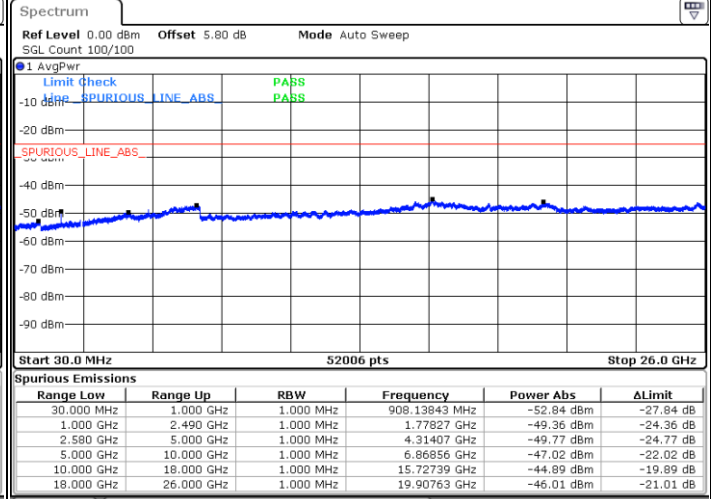

LTE Band 7 / 10MHz

Lowest Channel / 64QAM

Middle Channel / 64QAM

Date: 21.OCT.2018 10:40:21

Date: 21.OCT.2018 10:41:15

Highest Channel / 64QAM

Date: 21.OCT.2018 10:42:09

LTE Band 7 / 15MHz

Lowest Channel / 64QAM

Middle Channel / 64QAM

Date: 21.OCT.2018 10:48:35

Date: 21.OCT.2018 10:49:28

Highest Channel / 64QAM

Date: 21.OCT.2018 10:50:22

LTE Band 7 / 20MHz

Lowest Channel / 64QAM

Middle Channel / 64QAM

Date: 21.OCT.2018 10:54:33

Date: 21.OCT.2018 10:55:26

Highest Channel / 64QAM

Date: 21.OCT.2018 10:56:20

LTE Band 12 / 1.4MHz

Lowest Channel / QPSK

Lowest Channel / 16QAM

Date: 21.OCT.2018 11:29:05

Date: 21.OCT.2018 11:30:00

Middle Channel / QPSK

Middle Channel / 16QAM

Date: 21.OCT.2018 11:31:48

Date: 21.OCT.2018 11:30:54

LTE Band 12 / 1.4MHz

Highest Channel / QPSK