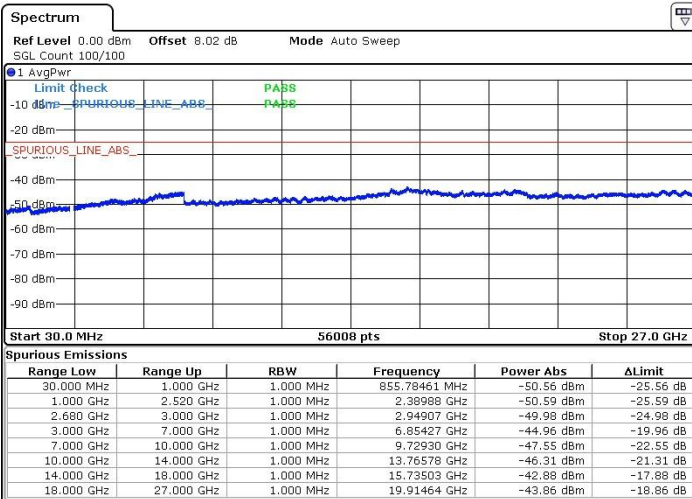

Date: 24.OCT.2018 14:04:14

Date: 24.OCT.2018 14:03:28

LTE Band 41 / 5MHz

Highest Channel / QPSK

Date: 24.OCT.2018 14:05:09

Highest Channel / 16QAM

Date: 24.OCT.2018 14:05:21

LTE Band 41 / 10MHz

Lowest Channel / QPSK

Date: 24.OCT.2018 14:08:12

Lowest Channel / 16QAM

Date: 24.OCT.2018 14:09:05

LTE Band 41 / 10MHz

Middle Channel / QPSK

Middle Channel / 16QAM

Date: 24.OCT.2018 14:12:50

Date: 24.OCT.2018 14:12:03

Highest Channel / QPSK

Highest Channel / 16QAM

Date: 24.OCT.2018 14:13:44

Date: 24.OCT.2018 14:14:35

LTE Band 41 / 15MHz

Lowest Channel / QPSK

Lowest Channel / 16QAM