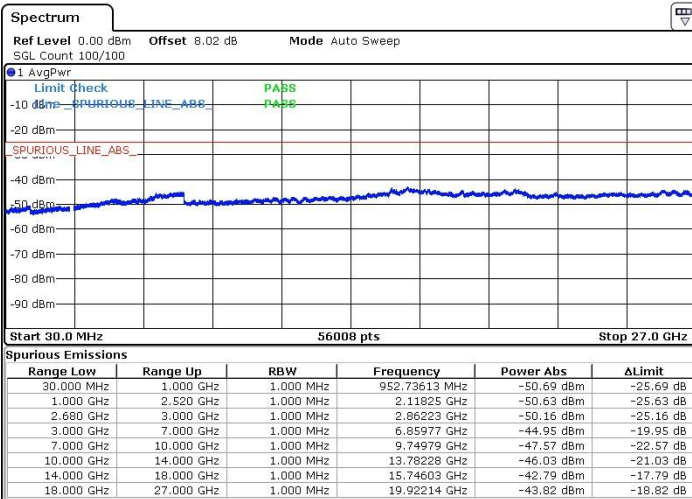

Lowest Channel / QPSK

Date: 24.OCT.2018 14:08:12

Lowest Channel / 16QAM

Date: 24.OCT.2018 14:09:05

LTE Band 41 / 10MHz

Middle Channel / QPSK

Middle Channel / 16QAM

Date: 24.OCT.2018 14:12:50

Date: 24.OCT.2018 14:12:03

Highest Channel / QPSK

Highest Channel / 16QAM

Date: 24.OCT.2018 14:13:44

Date: 24.OCT.2018 14:14:35

LTE Band 41 / 15MHz

Lowest Channel / QPSK

Lowest Channel / 16QAM

Date: 24.OCT.2018 14:30:53

Date: 24.OCT.2018 14:31:41

Middle Channel / QPSK

Middle Channel / 16QAM

Date: 24.OCT.2018 14:35:48

Date: 24.OCT.2018 14:34:18

LTE Band 41 / 15MHz

Highest Channel / QPSK