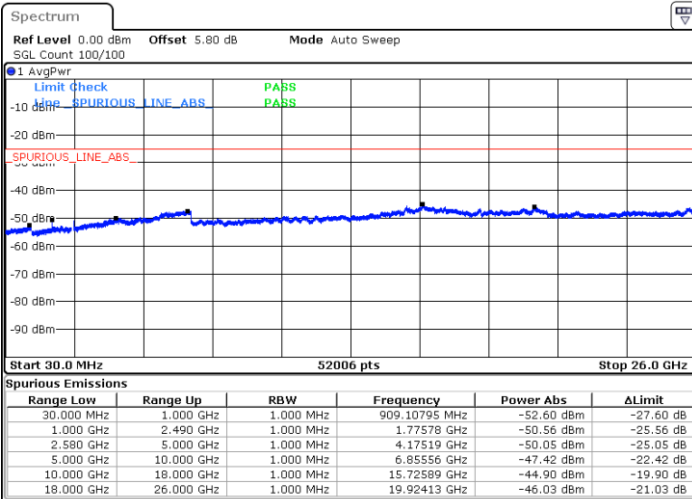

Lowest Channel / 64QAM

Middle Channel / 64QAM

Date: 21.OCT.2018 10:48:35

Date: 21.OCT.2018 10:49:28

Highest Channel / 64QAM

Date: 21.OCT.2018 10:50:22

LTE Band 7 / 20MHz

Lowest Channel / 64QAM

Middle Channel / 64QAM

Date: 21.OCT.2018 10:54:33

Date: 21.OCT.2018 10:55:26

Highest Channel / 64QAM

Date: 21.OCT.2018 10:56:20

LTE Band 12 / 1.4MHz

Lowest Channel / QPSK

Lowest Channel / 16QAM

Date: 21.OCT.2018 11:29:05

Date: 21.OCT.2018 11:30:00

Middle Channel / QPSK

Middle Channel / 16QAM

Date: 21.OCT.2018 11:31:48

Date: 21.OCT.2018 11:30:54

LTE Band 12 / 1.4MHz

Highest Channel / QPSK