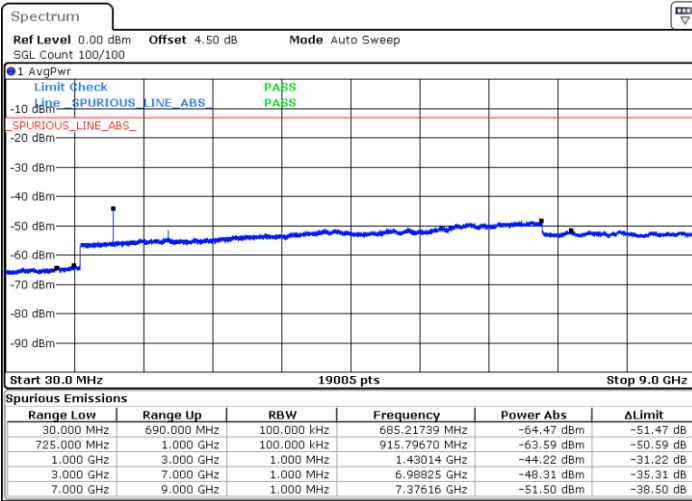

Lowest Channel / QPSK

Date: 21.OCT.2018 12:18:11

Lowest Channel / 16QAM

Date: 21.OCT.2018 12:19:06

LTE Band 12 / 10MHz

Middle Channel / QPSK

Date: 21.OCT.2018 12:20:54

Middle Channel / 16QAM

Date: 21.OCT.2018 12:20:00

Highest Channel / QPSK

Date: 21.OCT.2018 12:21:48

Highest Channel / 16QAM

Date: 21.OCT.2018 12:22:42

LTE Band 12 / 1.4MHz

Lowest Channel / 64QAM

Middle Channel / 64QAM

Date: 21.OCT.2018 13:41:33

Date: 21.OCT.2018 13:42:27

Highest Channel / 64QAM

Date: 21.OCT.2018 13:43:21

LTE Band 12 / 3MHz

Lowest Channel / 64QAM

Date: 21.OCT.2018 13:44:15

Middle Channel / 64QAM