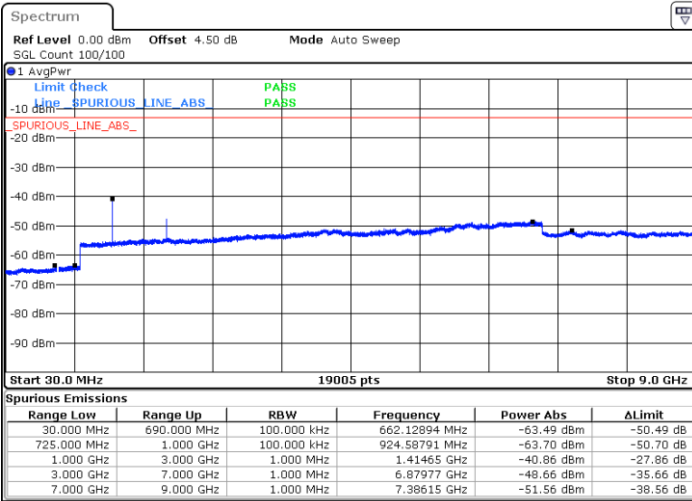

Lowest Channel / 64QAM

Middle Channel / 64QAM

Date: 21.OCT.2018 10:48:35

Date: 21.OCT.2018 10:49:28

Highest Channel / 64QAM

Date: 21.OCT.2018 10:50:22

LTE Band 7 / 20MHz

Lowest Channel / 64QAM

Middle Channel / 64QAM

Date: 21.OCT.2018 10:54:33

Date: 21.OCT.2018 10:55:26

Highest Channel / 64QAM

Date: 21.OCT.2018 10:56:20

LTE Band 12 / 1.4MHz

Lowest Channel / QPSK

Lowest Channel / 16QAM

Date: 21.OCT.2018 11:29:05

Date: 21.OCT.2018 11:30:00

Middle Channel / QPSK

Middle Channel / 16QAM

Date: 21.OCT.2018 11:31:48

Date: 21.OCT.2018 11:30:54

LTE Band 12 / 1.4MHz

Highest Channel / QPSK