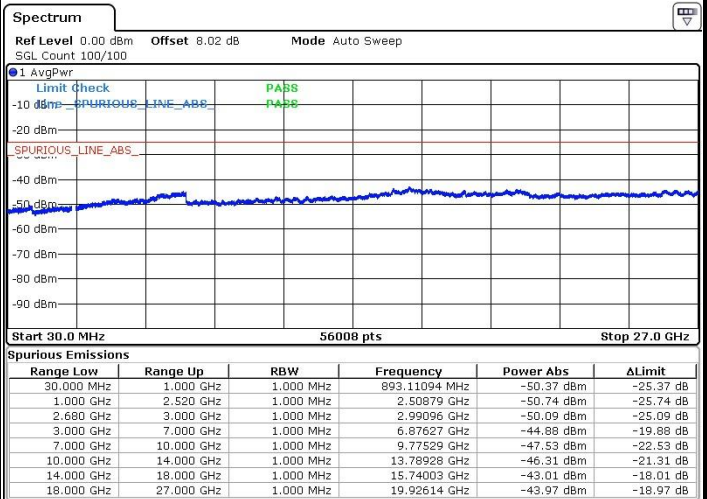

Date: 24.OCT.2018 14:04:14

Date: 24.OCT.2018 14:03:28

LTE Band 41 / 5MHz

Highest Channel / QPSK

Date: 24.OCT.2018 14:05:09

Highest Channel / 16QAM

Date: 24.OCT.2018 14:05:21

LTE Band 41 / 10MHz

Lowest Channel / QPSK

Date: 24.OCT.2018 14:08:12

Lowest Channel / 16QAM

Date: 24.OCT.2018 14:09:05

LTE Band 41 / 10MHz

Middle Channel / QPSK

Middle Channel / 16QAM

Date: 24.OCT.2018 14:12:50

Date: 24.OCT.2018 14:12:03

Highest Channel / QPSK

Highest Channel / 16QAM

Date: 24.OCT.2018 14:13:44

Date: 24.OCT.2018 14:14:35

LTE Band 41 / 15MHz

Lowest Channel / QPSK

Lowest Channel / 16QAM