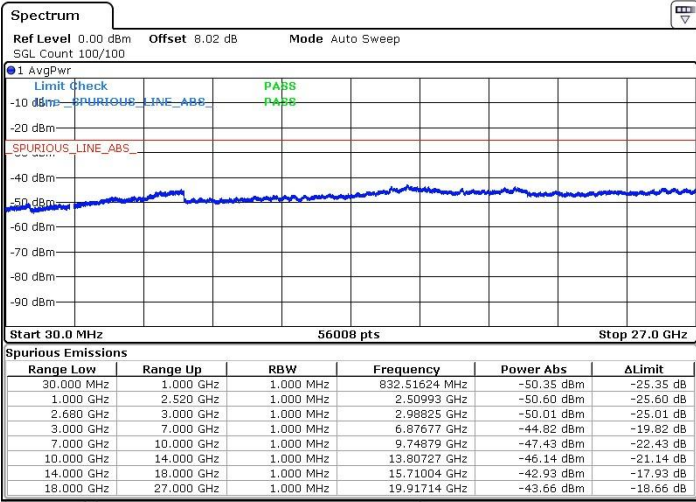

Highest Channel / 16QAM

Date: 24.OCT.2018 14:36:47

Date: 24.OCT.2018 14:37:42

LTE Band 41 / 20MHz

Lowest Channel / QPSK

Lowest Channel / 16QAM

Date: 24.OCT.2018 14:40:14

Date: 24.OCT.2018 14:41:10

LTE Band 41 / 20MHz

Middle Channel / QPSK

Middle Channel / 16QAM

Date: 24.OCT.2018 14:44:35

Date: 24.OCT.2018 14:43:45

Highest Channel / QPSK

Highest Channel / 16QAM

Date: 24.OCT.2018 14:45:28