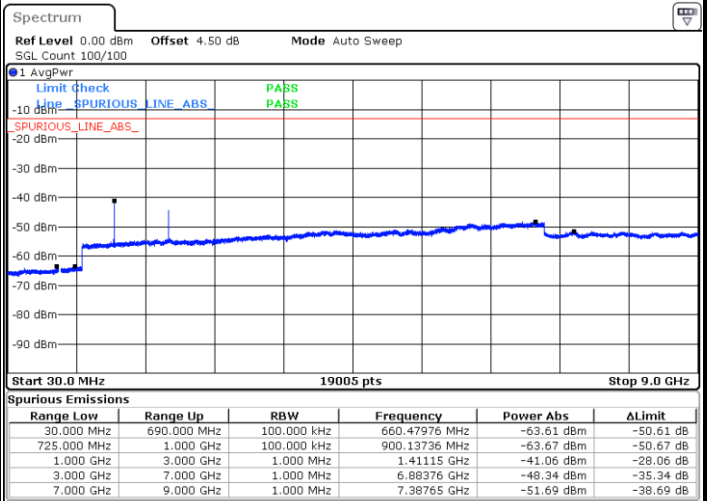

LTE Band 12 / 3MHz

Middle Channel / QPSK

Date: 21.OCT.2018 11:48:10

Middle Channel / 16QAM

Date: 21.OCT.2018 11:47:16

Highest Channel / QPSK

Date: 21.OCT.2018 11:49:04

Highest Channel / 16QAM

Date: 21.OCT.2018 11:49:59

LTE Band 12 / 5MHz

Lowest Channel / QPSK

Lowest Channel / 16QAM

Date: 21.OCT.2018 12:01:49

Date: 21.OCT.2018 12:02:44

Middle Channel / QPSK

Middle Channel / 16QAM

Date: 21.OCT.2018 12:04:32

Date: 21.OCT.2018 12:03:38

LTE Band 12 / 5MHz

Highest Channel / QPSK

Date: 21.OCT.2018 12:05:26

Highest Channel / 16QAM

Date: 21.OCT.2018 12:06:20

LTE Band 12 / 10MHz