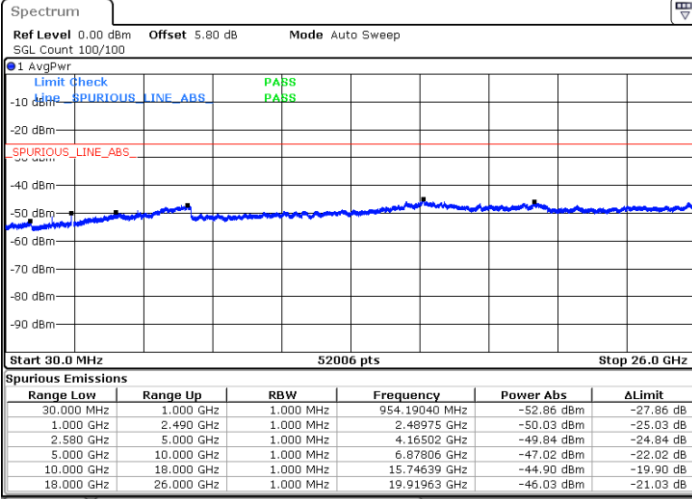

LTE Band 7 / 10MHz

Lowest Channel / 64QAM

Middle Channel / 64QAM

Date: 21.OCT.2018 10:40:21

Date: 21.OCT.2018 10:41:15

Highest Channel / 64QAM

Date: 21.OCT.2018 10:42:09

LTE Band 7 / 15MHz

Lowest Channel / 64QAM

Middle Channel / 64QAM

Date: 21.OCT.2018 10:48:35

Date: 21.OCT.2018 10:49:28

Highest Channel / 64QAM

Date: 21.OCT.2018 10:50:22

LTE Band 7 / 20MHz

Lowest Channel / 64QAM

Middle Channel / 64QAM

Date: 21.OCT.2018 10:54:33

Date: 21.OCT.2018 10:55:26

Highest Channel / 64QAM

Date: 21.OCT.2018 10:56:20

LTE Band 12 / 1.4MHz

Lowest Channel / QPSK

Lowest Channel / 16QAM

Date: 21.OCT.2018 11:29:05

Date: 21.OCT.2018 11:30:00

Middle Channel / QPSK

Middle Channel / 16QAM

Date: 21.OCT.2018 11:31:48

Date: 21.OCT.2018 11:30:54

LTE Band 12 / 1.4MHz

Highest Channel / QPSK