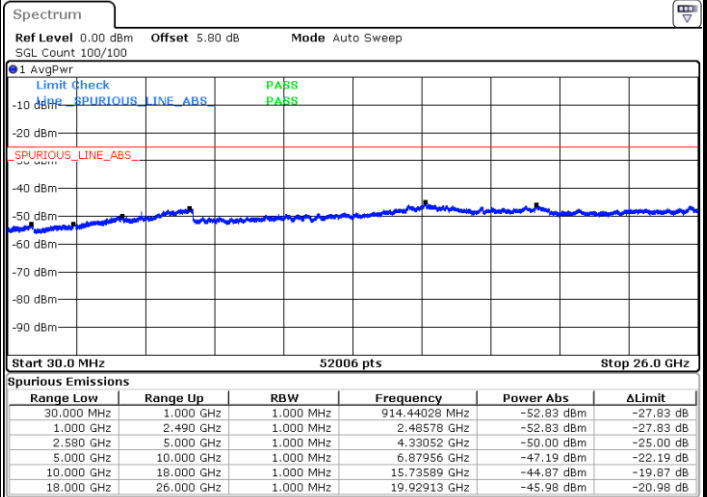

LTE Band 7 / 10MHz

Lowest Channel / 64QAM

Middle Channel / 64QAM

Date: 21.OCT.2018 10:40:21

Date: 21.OCT.2018 10:41:15

Highest Channel / 64QAM

Date: 21.OCT.2018 10:42:09

LTE Band 7 / 15MHz

Lowest Channel / 64QAM

Middle Channel / 64QAM

Date: 21.OCT.2018 10:48:35

Date: 21.OCT.2018 10:49:28

Highest Channel / 64QAM

Date: 21.OCT.2018 10:50:22

LTE Band 7 / 20MHz

Lowest Channel / 64QAM