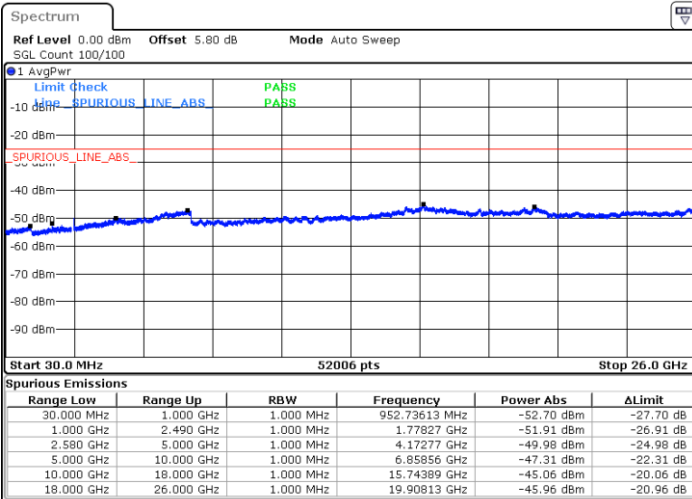

LTE Band 7 / 10MHz

Lowest Channel / 64QAM

Middle Channel / 64QAM

Date: 21.OCT.2018 10:40:21

Date: 21.OCT.2018 10:41:15

Highest Channel / 64QAM

Date: 21.OCT.2018 10:42:09

LTE Band 7 / 15MHz

Lowest Channel / 64QAM

Middle Channel / 64QAM

Date: 21.OCT.2018 10:48:35

Date: 21.OCT.2018 10:49:28

Highest Channel / 64QAM

Date: 21.OCT.2018 10:50:22

LTE Band 7 / 20MHz

Lowest Channel / 64QAM

Middle Channel / 64QAM

Date: 21.OCT.2018 10:54:33

Date: 21.OCT.2018 10:55:26

Highest Channel / 64QAM

Date: 21.OCT.2018 10:56:20

LTE Band 12 / 1.4MHz

Lowest Channel / QPSK

Lowest Channel / 16QAM