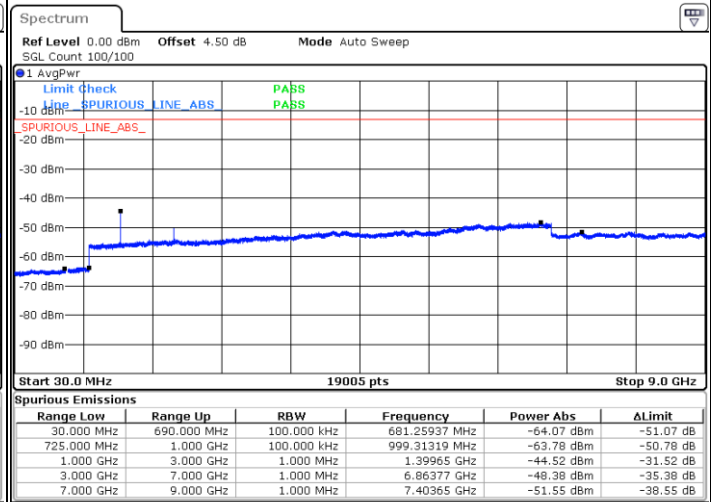

Date: 21.OCT.2018 11:49:59

LTE Band 12 / 5MHz

Lowest Channel / QPSK

Lowest Channel / 16QAM

Date: 21.OCT.2018 12:01:49

Date: 21.OCT.2018 12:02:44

Middle Channel / QPSK

Middle Channel / 16QAM

Date: 21.OCT.2018 12:04:32

Date: 21.OCT.2018 12:03:38

LTE Band 12 / 5MHz

Highest Channel / QPSK

Date: 21.OCT.2018 12:05:26

Highest Channel / 16QAM

Date: 21.OCT.2018 12:06:20

LTE Band 12 / 10MHz

Lowest Channel / QPSK

Date: 21.OCT.2018 12:18:11

Lowest Channel / 16QAM

Date: 21.OCT.2018 12:19:06

LTE Band 12 / 10MHz

Middle Channel / QPSK

Date: 21.OCT.2018 12:20:54

Middle Channel / 16QAM

Date: 21.OCT.2018 12:20:00

Highest Channel / QPSK

Date: 21.OCT.2018 12:21:48

Highest Channel / 16QAM

Date: 21.OCT.2018 12:22:42

LTE Band 12 / 1.4MHz

Lowest Channel / 64QAM

Middle Channel / 64QAM