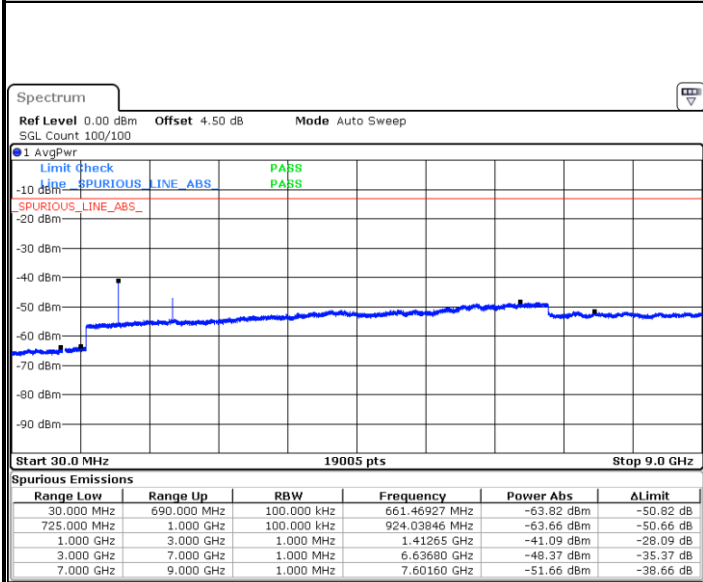

Date: 21.OCT.2018 11:29:05

Date: 21.OCT.2018 11:30:00

Middle Channel / QPSK

Middle Channel / 16QAM

Date: 21.OCT.2018 11:31:48

Date: 21.OCT.2018 11:30:54

LTE Band 12 / 1.4MHz

Highest Channel / QPSK

Date: 21.OCT.2018 11:32:42

Highest Channel / 16QAM

Date: 21.OCT.2018 11:33:36

LTE Band 12 / 3MHz

Lowest Channel / QPSK

Date: 21.OCT.2018 11:45:28

Lowest Channel / 16QAM

Date: 21.OCT.2018 11:46:22

LTE Band 12 / 3MHz

Middle Channel / QPSK

Date: 21.OCT.2018 11:48:10

Middle Channel / 16QAM

Date: 21.OCT.2018 11:47:16

Highest Channel / QPSK

Date: 21.OCT.2018 11:49:04

Highest Channel / 16QAM

Date: 21.OCT.2018 11:49:59

LTE Band 12 / 5MHz

Lowest Channel / QPSK

Lowest Channel / 16QAM

Date: 21.OCT.2018 12:01:49

Date: 21.OCT.2018 12:02:44

Middle Channel / QPSK

Middle Channel / 16QAM