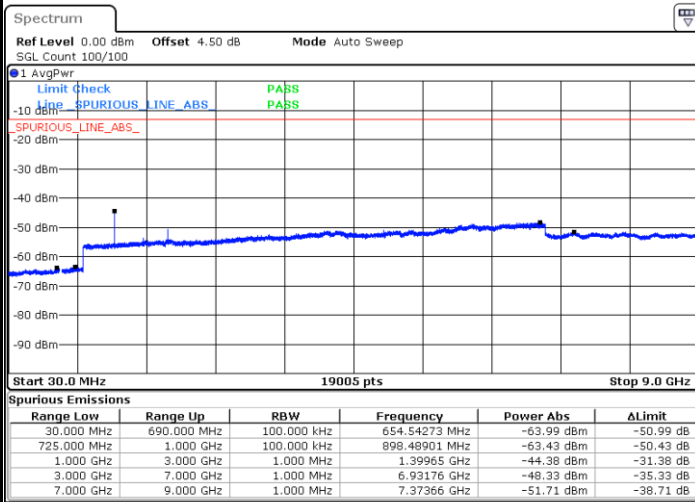

Date: 21.OCT.2018 11:49:59

LTE Band 12 / 5MHz

Lowest Channel / QPSK

Lowest Channel / 16QAM

Date: 21.OCT.2018 12:01:49

Date: 21.OCT.2018 12:02:44

Middle Channel / QPSK

Middle Channel / 16QAM

Date: 21.OCT.2018 12:04:32

Date: 21.OCT.2018 12:03:38

LTE Band 12 / 5MHz

Highest Channel / QPSK

Date: 21.OCT.2018 12:05:26

Highest Channel / 16QAM

Date: 21.OCT.2018 12:06:20

LTE Band 12 / 10MHz

Lowest Channel / QPSK

Date: 21.OCT.2018 12:18:11

Lowest Channel / 16QAM

Date: 21.OCT.2018 12:19:06

LTE Band 12 / 10MHz

Middle Channel / QPSK

Date: 21.OCT.2018 12:20:54

Middle Channel / 16QAM

Date: 21.OCT.2018 12:20:00

Highest Channel / QPSK

Date: 21.OCT.2018 12:21:48

Highest Channel / 16QAM

Date: 21.OCT.2018 12:22:42

LTE Band 12 / 1.4MHz

Lowest Channel / 64QAM

Middle Channel / 64QAM