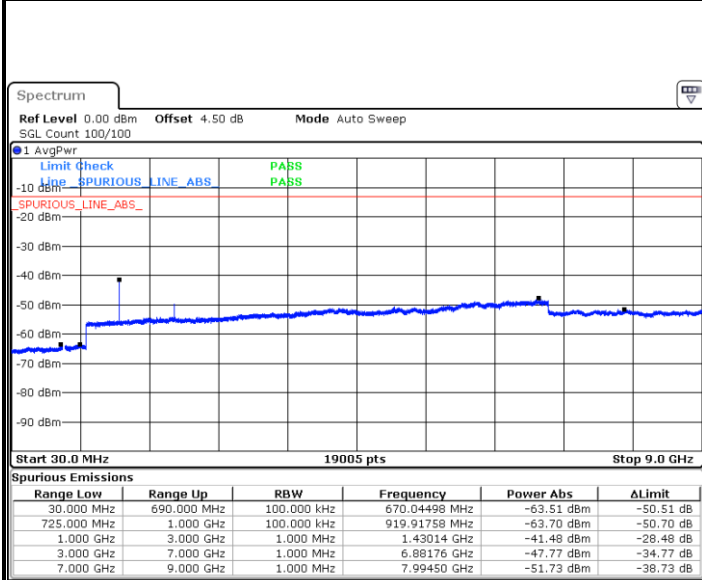

Middle Channel / 64QAM

Date: 21.OCT.2018 10:54:33

Date: 21.OCT.2018 10:55:26

Highest Channel / 64QAM

Date: 21.OCT.2018 10:56:20

LTE Band 12 / 1.4MHz

Lowest Channel / QPSK

Lowest Channel / 16QAM

Date: 21.OCT.2018 11:29:05

Date: 21.OCT.2018 11:30:00

Middle Channel / QPSK

Middle Channel / 16QAM

Date: 21.OCT.2018 11:31:48

Date: 21.OCT.2018 11:30:54

LTE Band 12 / 1.4MHz

Highest Channel / QPSK

Date: 21.OCT.2018 11:32:42

Highest Channel / 16QAM

Date: 21.OCT.2018 11:33:36

LTE Band 12 / 3MHz

Lowest Channel / QPSK

Date: 21.OCT.2018 11:45:28

Lowest Channel / 16QAM

Date: 21.OCT.2018 11:46:22