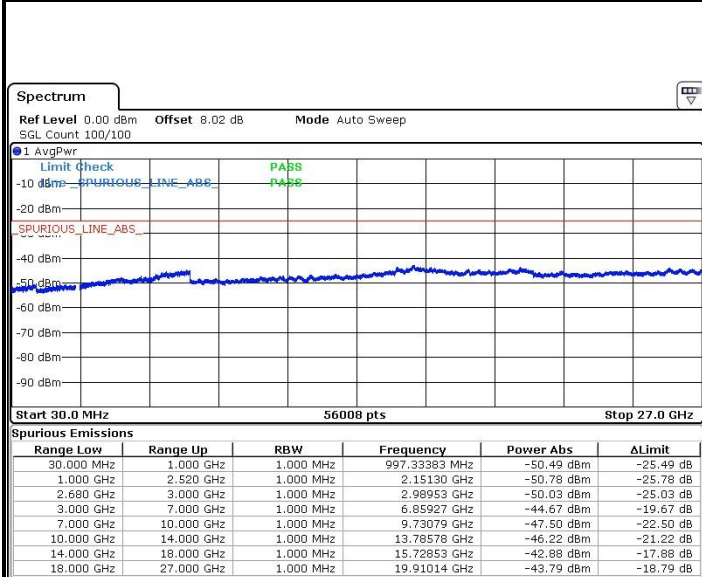

Date: 21.OCT.2018 13:51:29

LTE Band 41 / 5MHz

Lowest Channel / QPSK

Lowest Channel / 16QAM

Date: 24.OCT.2018 14:00:04

Date: 24.OCT.2018 14:00:58

Middle Channel / QPSK

Middle Channel / 16QAM

Date: 24.OCT.2018 14:04:14

Date: 24.OCT.2018 14:03:28

LTE Band 41 / 5MHz

Highest Channel / QPSK

Date: 24.OCT.2018 14:05:09

Highest Channel / 16QAM

Date: 24.OCT.2018 14:05:21

LTE Band 41 / 10MHz

Lowest Channel / QPSK

Date: 24.OCT.2018 14:08:12

Lowest Channel / 16QAM

Date: 24.OCT.2018 14:09:05

LTE Band 41 / 10MHz

Middle Channel / QPSK

Middle Channel / 16QAM

Date: 24.OCT.2018 14:12:50

Date: 24.OCT.2018 14:12:03

Highest Channel / QPSK

Highest Channel / 16QAM

Date: 24.OCT.2018 14:13:44

Date: 24.OCT.2018 14:14:35

LTE Band 41 / 15MHz

Lowest Channel / QPSK

Lowest Channel / 16QAM