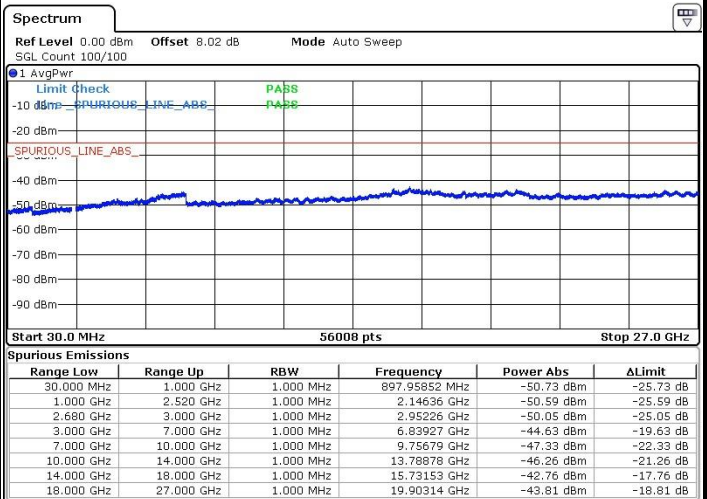

Date: 24.OCT.2018 14:30:53

Date: 24.OCT.2018 14:31:41

Middle Channel / QPSK

Middle Channel / 16QAM

Date: 24.OCT.2018 14:35:48

Date: 24.OCT.2018 14:34:18

LTE Band 41 / 15MHz

Highest Channel / QPSK

Highest Channel / 16QAM

Date: 24.OCT.2018 14:36:47

Date: 24.OCT.2018 14:37:42

LTE Band 41 / 20MHz

Lowest Channel / QPSK

Lowest Channel / 16QAM

Date: 24.OCT.2018 14:40:14

Date: 24.OCT.2018 14:41:10

LTE Band 41 / 20MHz

Middle Channel / QPSK

Middle Channel / 16QAM

Date: 24.OCT.2018 14:44:35

Date: 24.OCT.2018 14:43:45

Highest Channel / QPSK

Highest Channel / 16QAM

Date: 24.OCT.2018 14:45:28