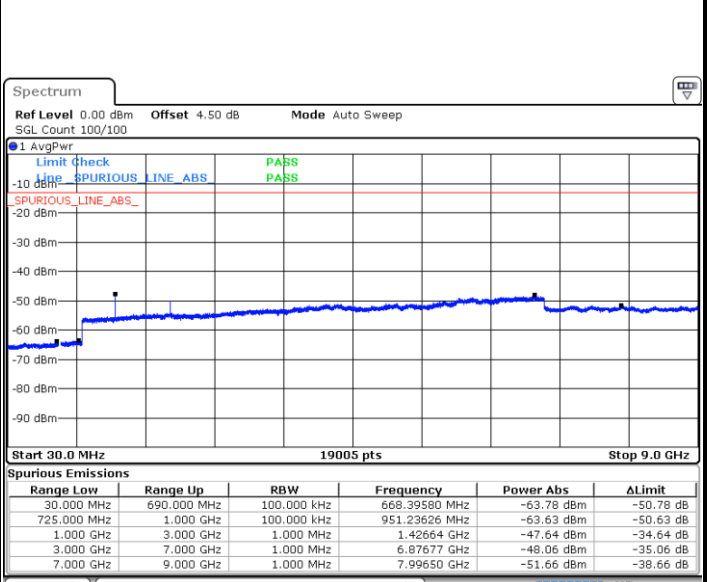

Date: 21.OCT.2018 11:32:42

Highest Channel / 16QAM

Date: 21.OCT.2018 11:33:36

LTE Band 12 / 3MHz

Lowest Channel / QPSK

Date: 21.OCT.2018 11:45:28

Lowest Channel / 16QAM

Date: 21.OCT.2018 11:46:22

LTE Band 12 / 3MHz

Middle Channel / QPSK

Date: 21.OCT.2018 11:48:10

Middle Channel / 16QAM

Date: 21.OCT.2018 11:47:16

Highest Channel / QPSK

Date: 21.OCT.2018 11:49:04

Highest Channel / 16QAM

Date: 21.OCT.2018 11:49:59

LTE Band 12 / 5MHz

Lowest Channel / QPSK

Lowest Channel / 16QAM

Date: 21.OCT.2018 12:01:49

Date: 21.OCT.2018 12:02:44

Middle Channel / QPSK

Middle Channel / 16QAM

Date: 21.OCT.2018 12:04:32

Date: 21.OCT.2018 12:03:38

LTE Band 12 / 5MHz

Highest Channel / QPSK

Date: 21.OCT.2018 12:05:26

Highest Channel / 16QAM

Date: 21.OCT.2018 12:06:20

LTE Band 12 / 10MHz