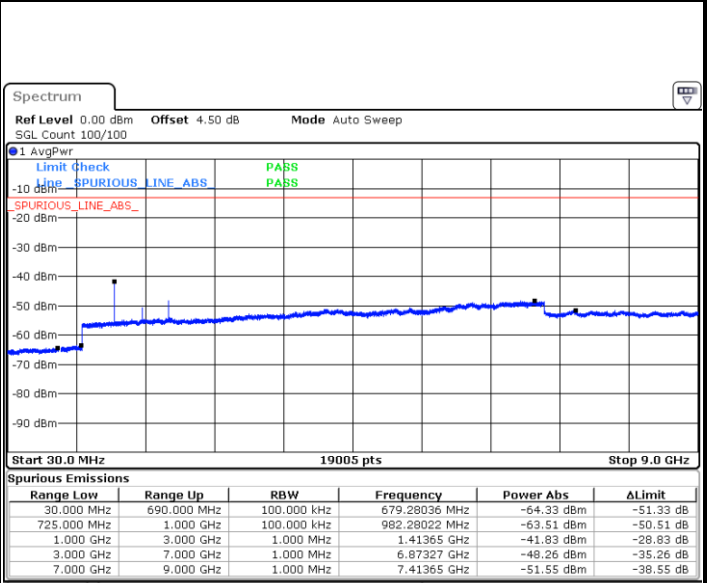

Date: 21.OCT.2018 12:04:32

Date: 21.OCT.2018 12:03:38

LTE Band 12 / 5MHz

Highest Channel / QPSK

Date: 21.OCT.2018 12:05:26

Highest Channel / 16QAM

Date: 21.OCT.2018 12:06:20

LTE Band 12 / 10MHz

Lowest Channel / QPSK

Date: 21.OCT.2018 12:18:11

Lowest Channel / 16QAM

Date: 21.OCT.2018 12:19:06

LTE Band 12 / 10MHz

Middle Channel / QPSK

Date: 21.OCT.2018 12:20:54

Middle Channel / 16QAM

Date: 21.OCT.2018 12:20:00

Highest Channel / QPSK

Date: 21.OCT.2018 12:21:48

Highest Channel / 16QAM

Date: 21.OCT.2018 12:22:42

LTE Band 12 / 1.4MHz

Lowest Channel / 64QAM

Middle Channel / 64QAM