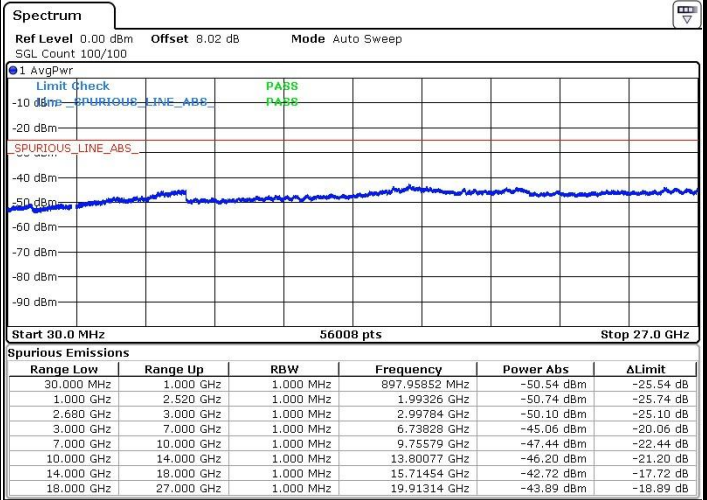

Date: 24.OCT.2018 14:12:03

Highest Channel / QPSK

Highest Channel / 16QAM

Date: 24.OCT.2018 14:13:44

Date: 24.OCT.2018 14:14:35

LTE Band 41 / 15MHz

Lowest Channel / QPSK

Lowest Channel / 16QAM

Date: 24.OCT.2018 14:30:53

Date: 24.OCT.2018 14:31:41

Middle Channel / QPSK

Middle Channel / 16QAM

Date: 24.OCT.2018 14:35:48

Date: 24.OCT.2018 14:34:18

LTE Band 41 / 15MHz

Highest Channel / QPSK

Highest Channel / 16QAM

Date: 24.OCT.2018 14:36:47

Date: 24.OCT.2018 14:37:42

LTE Band 41 / 20MHz

Lowest Channel / QPSK

Lowest Channel / 16QAM

Date: 24.OCT.2018 14:40:14

Date: 24.OCT.2018 14:41:10