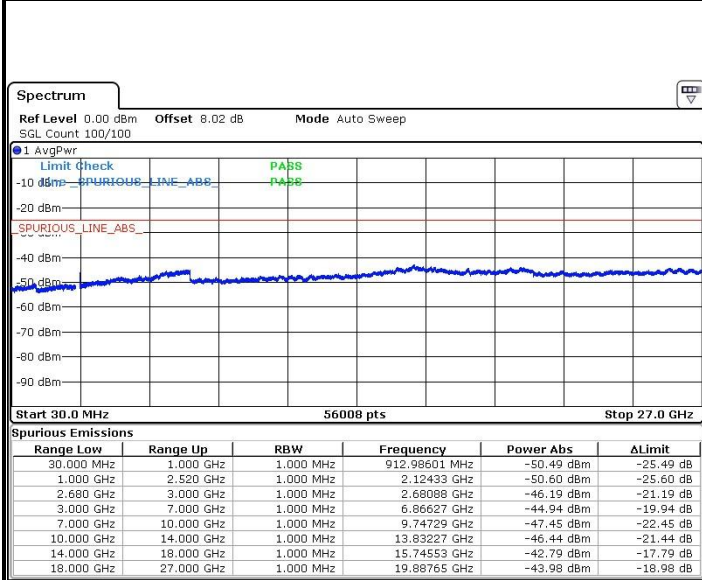

Highest Channel / 64QAM

Date: 21.OCT.2018 13:48:46

LTE Band 12 / 10MHz

Lowest Channel / 64QAM

Date: 21.OCT.2018 13:49:41

Middle Channel / 64QAM

Date: 21.OCT.2018 13:50:35

Highest Channel / 64QAM

Date: 21.OCT.2018 13:51:29

LTE Band 41 / 5MHz

Lowest Channel / QPSK

Lowest Channel / 16QAM

Date: 24.OCT.2018 14:00:04

Date: 24.OCT.2018 14:00:58

Middle Channel / QPSK

Middle Channel / 16QAM

Date: 24.OCT.2018 14:04:14

Date: 24.OCT.2018 14:03:28

LTE Band 41 / 5MHz

Highest Channel / QPSK

Date: 24.OCT.2018 14:05:09

Highest Channel / 16QAM

Date: 24.OCT.2018 14:05:21

LTE Band 41 / 10MHz