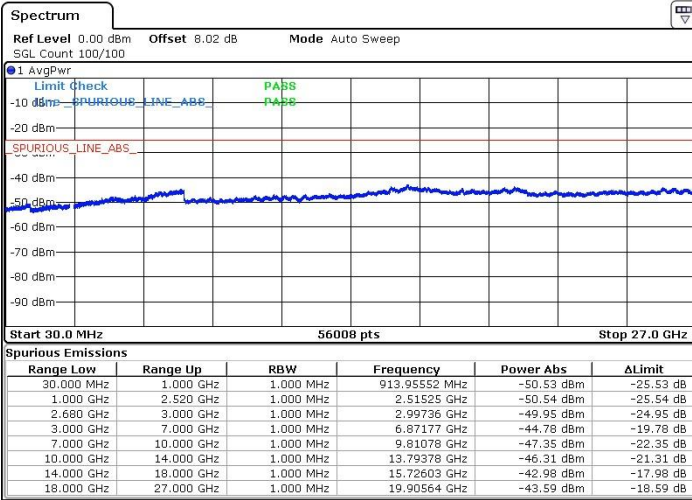

Lowest Channel / QPSK

Date: 24.OCT.2018 14:08:12

Lowest Channel / 16QAM

Date: 24.OCT.2018 14:09:05

LTE Band 41 / 10MHz

Middle Channel / QPSK

Middle Channel / 16QAM

Date: 24.OCT.2018 14:12:50

Date: 24.OCT.2018 14:12:03

Highest Channel / QPSK

Highest Channel / 16QAM

Date: 24.OCT.2018 14:13:44

Date: 24.OCT.2018 14:14:35

LTE Band 41 / 15MHz

Lowest Channel / QPSK

Lowest Channel / 16QAM

Date: 24.OCT.2018 14:30:53

Date: 24.OCT.2018 14:31:41

Middle Channel / QPSK

Middle Channel / 16QAM

Date: 24.OCT.2018 14:35:48

Date: 24.OCT.2018 14:34:18

LTE Band 41 / 15MHz

Highest Channel / QPSK