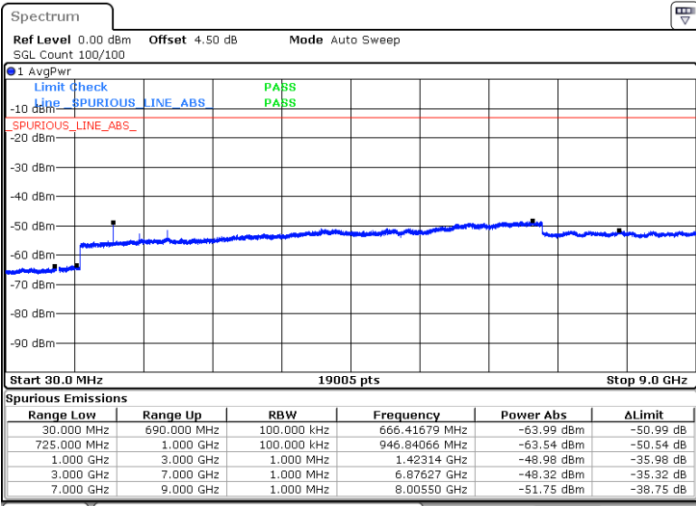

Date: 21.OCT.2018 13:41:33

Date: 21.OCT.2018 13:42:27

Highest Channel / 64QAM

Date: 21.OCT.2018 13:43:21

LTE Band 12 / 3MHz

Lowest Channel / 64QAM

Date: 21.OCT.2018 13:44:15

Middle Channel / 64QAM

Date: 21.OCT.2018 13:45:10

Highest Channel / 64QAM

Date: 21.OCT.2018 13:46:04

LTE Band 12 / 5MHz

Lowest Channel / 64QAM

Middle Channel / 64QAM

Date: 21.OCT.2018 13:46:58

Date: 21.OCT.2018 13:47:52

Highest Channel / 64QAM

Date: 21.OCT.2018 13:48:46

LTE Band 12 / 10MHz

Lowest Channel / 64QAM

Date: 21.OCT.2018 13:49:41

Middle Channel / 64QAM

Date: 21.OCT.2018 13:50:35

Highest Channel / 64QAM