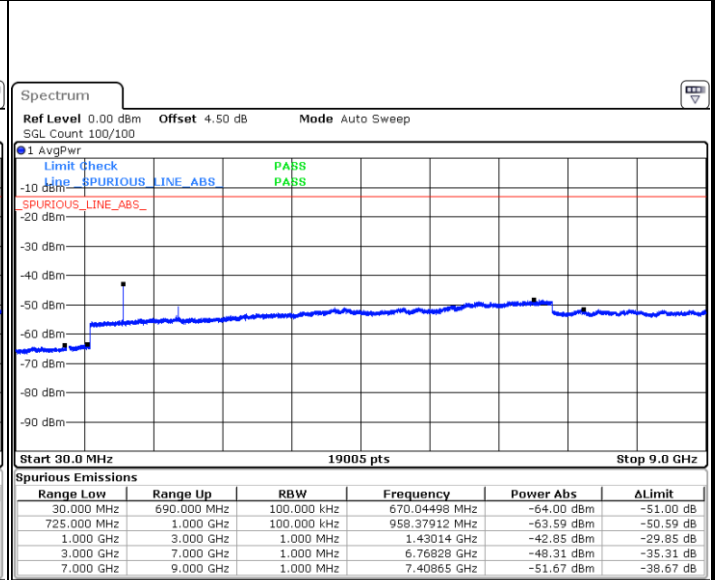

Middle Channel / 64QAM

Date: 21.OCT.2018 10:54:33

Date: 21.OCT.2018 10:55:26

Highest Channel / 64QAM

Date: 21.OCT.2018 10:56:20

LTE Band 12 / 1.4MHz

Lowest Channel / QPSK

Lowest Channel / 16QAM

Date: 21.OCT.2018 11:29:05

Date: 21.OCT.2018 11:30:00

Middle Channel / QPSK

Middle Channel / 16QAM

Date: 21.OCT.2018 11:31:48

Date: 21.OCT.2018 11:30:54

LTE Band 12 / 1.4MHz

Highest Channel / QPSK

Date: 21.OCT.2018 11:32:42

Highest Channel / 16QAM

Date: 21.OCT.2018 11:33:36

LTE Band 12 / 3MHz

Lowest Channel / QPSK

Date: 21.OCT.2018 11:45:28

Lowest Channel / 16QAM

Date: 21.OCT.2018 11:46:22