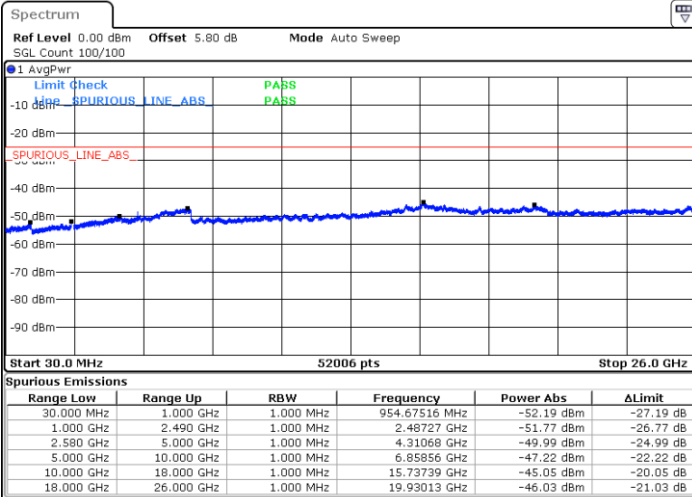

LTE Band 7 / 10MHz

Lowest Channel / 64QAM

Middle Channel / 64QAM

Date: 21.OCT.2018 10:40:21

Date: 21.OCT.2018 10:41:15

Highest Channel / 64QAM

Date: 21.OCT.2018 10:42:09

LTE Band 7 / 15MHz

Lowest Channel / 64QAM

Middle Channel / 64QAM

Date: 21.OCT.2018 10:48:35

Date: 21.OCT.2018 10:49:28

Highest Channel / 64QAM

Date: 21.OCT.2018 10:50:22

LTE Band 7 / 20MHz

Lowest Channel / 64QAM