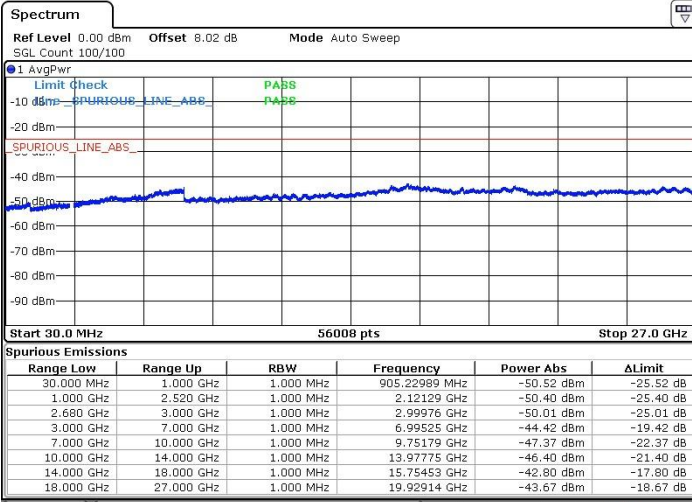

Date: 21.OCT.2018 13:45:10

Highest Channel / 64QAM

Date: 21.OCT.2018 13:46:04

LTE Band 12 / 5MHz

Lowest Channel / 64QAM

Middle Channel / 64QAM

Date: 21.OCT.2018 13:46:58

Date: 21.OCT.2018 13:47:52

Highest Channel / 64QAM

Date: 21.OCT.2018 13:48:46

LTE Band 12 / 10MHz

Lowest Channel / 64QAM

Date: 21.OCT.2018 13:49:41

Middle Channel / 64QAM

Date: 21.OCT.2018 13:50:35

Highest Channel / 64QAM

Date: 21.OCT.2018 13:51:29

LTE Band 41 / 5MHz

Lowest Channel / QPSK

Lowest Channel / 16QAM

Date: 24.OCT.2018 14:00:04

Date: 24.OCT.2018 14:00:58

Middle Channel / QPSK

Middle Channel / 16QAM