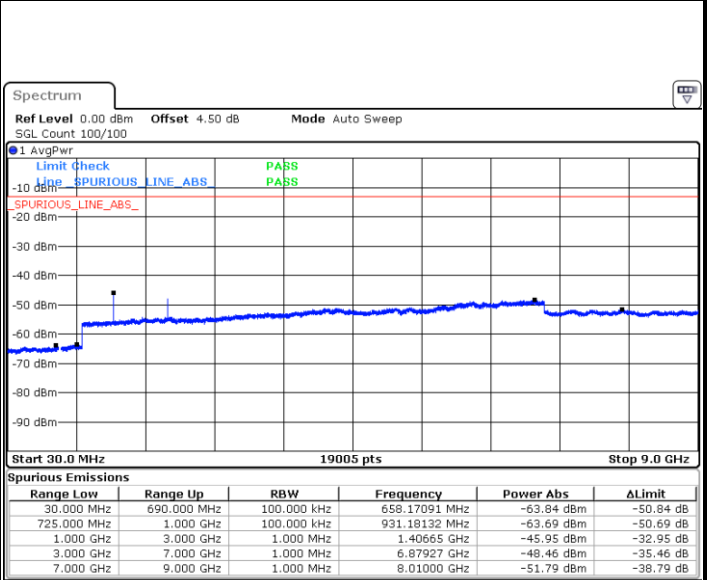

Date: 21.OCT.2018 13:45:10

Highest Channel / 64QAM

Date: 21.OCT.2018 13:46:04

LTE Band 12 / 5MHz

Lowest Channel / 64QAM

Middle Channel / 64QAM

Date: 21.OCT.2018 13:46:58

Date: 21.OCT.2018 13:47:52

Highest Channel / 64QAM

Date: 21.OCT.2018 13:48:46

LTE Band 12 / 10MHz

Lowest Channel / 64QAM

Date: 21.OCT.2018 13:49:41

Middle Channel / 64QAM

Date: 21.OCT.2018 13:50:35

Highest Channel / 64QAM

Date: 21.OCT.2018 13:51:29

LTE Band 41 / 5MHz

Lowest Channel / QPSK

Lowest Channel / 16QAM

Date: 24.OCT.2018 14:00:04

Date: 24.OCT.2018 14:00:58

Middle Channel / QPSK

Middle Channel / 16QAM

Date: 24.OCT.2018 14:04:14

Date: 24.OCT.2018 14:03:28

LTE Band 41 / 5MHz

Highest Channel / QPSK

Date: 24.OCT.2018 14:05:09

Highest Channel / 16QAM

Date: 24.OCT.2018 14:05:21

LTE Band 41 / 10MHz