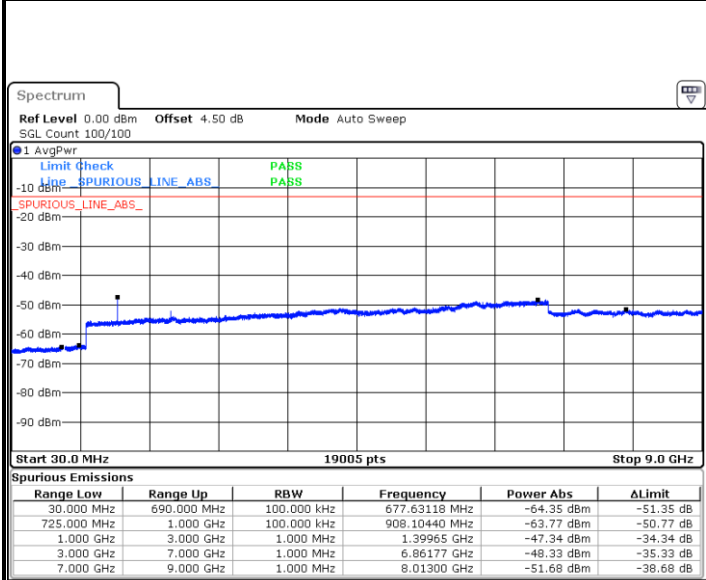

Date: 21.OCT.2018 13:45:10

Highest Channel / 64QAM

Date: 21.OCT.2018 13:46:04

LTE Band 12 / 5MHz

Lowest Channel / 64QAM

Middle Channel / 64QAM

Date: 21.OCT.2018 13:46:58

Date: 21.OCT.2018 13:47:52

Highest Channel / 64QAM

Date: 21.OCT.2018 13:48:46

LTE Band 12 / 10MHz

Lowest Channel / 64QAM

Date: 21.OCT.2018 13:49:41

Middle Channel / 64QAM

Date: 21.OCT.2018 13:50:35

Highest Channel / 64QAM

Date: 21.OCT.2018 13:51:29

LTE Band 41 / 5MHz

Lowest Channel / QPSK

Lowest Channel / 16QAM

Date: 24.OCT.2018 14:00:04

Date: 24.OCT.2018 14:00:58

Middle Channel / QPSK

Middle Channel / 16QAM

Date: 24.OCT.2018 14:04:14

Date: 24.OCT.2018 14:03:28

LTE Band 41 / 5MHz

Highest Channel / QPSK

Date: 24.OCT.2018 14:05:09

Highest Channel / 16QAM

Date: 24.OCT.2018 14:05:21

LTE Band 41 / 10MHz