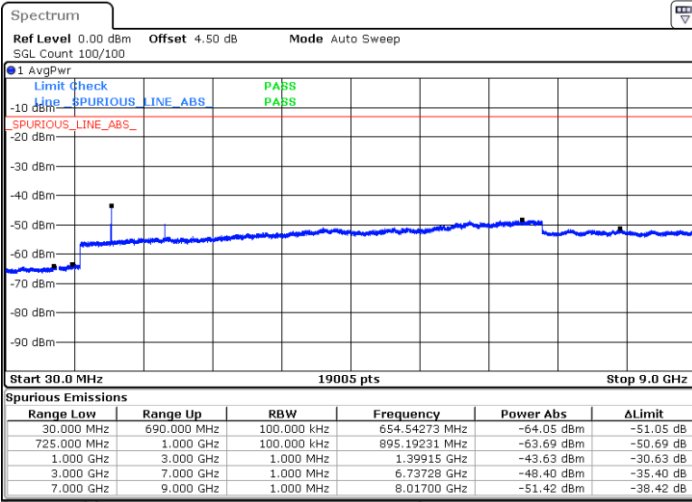

LTE Band 12 / 3MHz

Middle Channel / QPSK

Date: 21.OCT.2018 11:48:10

Middle Channel / 16QAM

Date: 21.OCT.2018 11:47:16

Highest Channel / QPSK

Date: 21.OCT.2018 11:49:04

Highest Channel / 16QAM

Date: 21.OCT.2018 11:49:59

LTE Band 12 / 5MHz

Lowest Channel / QPSK

Lowest Channel / 16QAM

Date: 21.OCT.2018 12:01:49

Date: 21.OCT.2018 12:02:44

Middle Channel / QPSK

Middle Channel / 16QAM