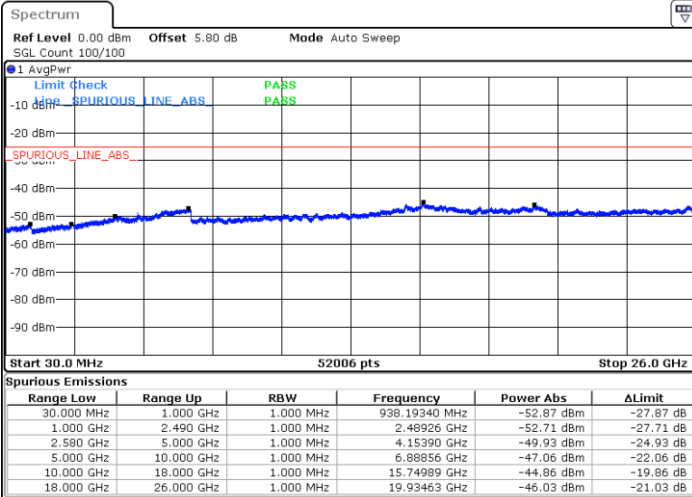

LTE Band 7 / 10MHz

Lowest Channel / 64QAM

Middle Channel / 64QAM

Date: 21.OCT.2018 10:40:21

Date: 21.OCT.2018 10:41:15

Highest Channel / 64QAM

Date: 21.OCT.2018 10:42:09

LTE Band 7 / 15MHz

Lowest Channel / 64QAM

Middle Channel / 64QAM

Date: 21.OCT.2018 10:48:35

Date: 21.OCT.2018 10:49:28

Highest Channel / 64QAM

Date: 21.OCT.2018 10:50:22

LTE Band 7 / 20MHz

Lowest Channel / 64QAM