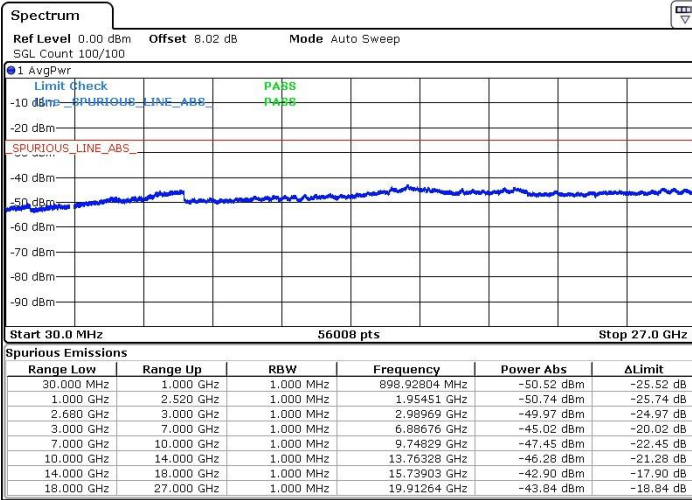

Date: 24.OCT.2018 14:12:03

Highest Channel / QPSK

Highest Channel / 16QAM

Date: 24.OCT.2018 14:13:44

Date: 24.OCT.2018 14:14:35

LTE Band 41 / 15MHz

Lowest Channel / QPSK

Lowest Channel / 16QAM

Date: 24.OCT.2018 14:30:53

Date: 24.OCT.2018 14:31:41

Middle Channel / QPSK

Middle Channel / 16QAM

Date: 24.OCT.2018 14:35:48

Date: 24.OCT.2018 14:34:18

LTE Band 41 / 15MHz

Highest Channel / QPSK

Highest Channel / 16QAM

Date: 24.OCT.2018 14:36:47

Date: 24.OCT.2018 14:37:42

LTE Band 41 / 20MHz

Lowest Channel / QPSK

Lowest Channel / 16QAM

Date: 24.OCT.2018 14:40:14

Date: 24.OCT.2018 14:41:10