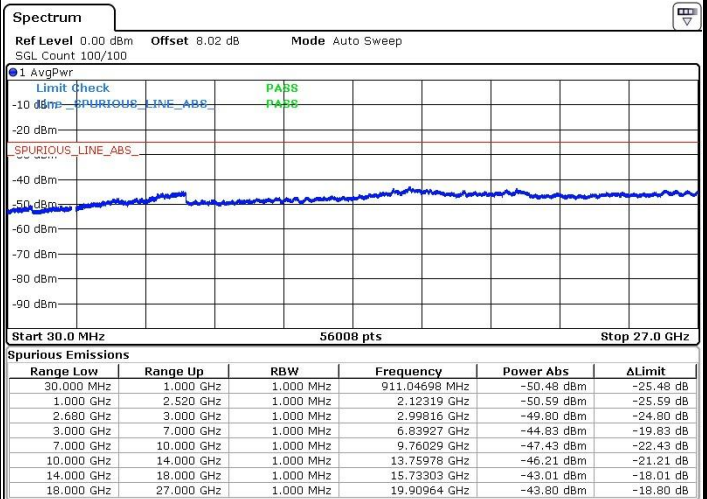

Lowest Channel / QPSK

Date: 24.OCT.2018 14:08:12

Lowest Channel / 16QAM

Date: 24.OCT.2018 14:09:05

LTE Band 41 / 10MHz

Middle Channel / QPSK

Middle Channel / 16QAM

Date: 24.OCT.2018 14:12:50

Date: 24.OCT.2018 14:12:03

Highest Channel / QPSK

Highest Channel / 16QAM

Date: 24.OCT.2018 14:13:44

Date: 24.OCT.2018 14:14:35

LTE Band 41 / 15MHz

Lowest Channel / QPSK

Lowest Channel / 16QAM

Date: 24.OCT.2018 14:30:53

Date: 24.OCT.2018 14:31:41

Middle Channel / QPSK

Middle Channel / 16QAM

Date: 24.OCT.2018 14:35:48

Date: 24.OCT.2018 14:34:18

LTE Band 41 / 15MHz

Highest Channel / QPSK

Highest Channel / 16QAM

Date: 24.OCT.2018 14:36:47

Date: 24.OCT.2018 14:37:42

LTE Band 41 / 20MHz

Lowest Channel / QPSK

Lowest Channel / 16QAM

Date: 24.OCT.2018 14:40:14

Date: 24.OCT.2018 14:41:10