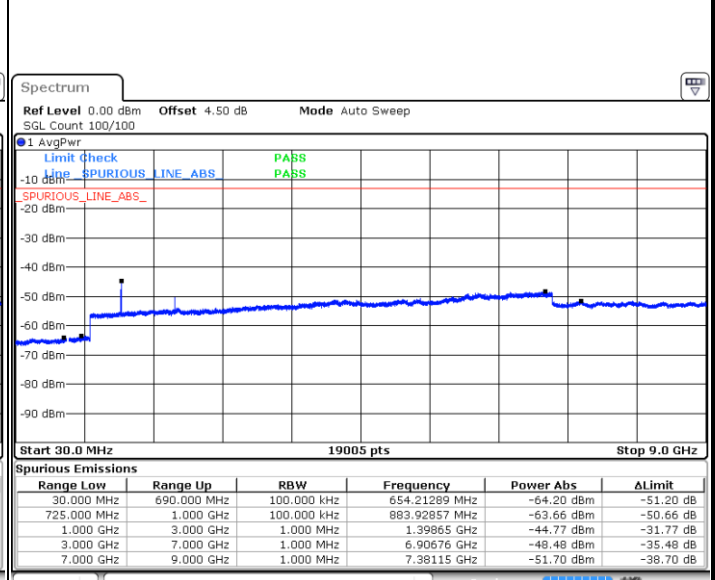

Date: 21.OCT.2018 11:29:05

Date: 21.OCT.2018 11:30:00

Middle Channel / QPSK

Middle Channel / 16QAM

Date: 21.OCT.2018 11:31:48

Date: 21.OCT.2018 11:30:54

LTE Band 12 / 1.4MHz

Highest Channel / QPSK

Date: 21.OCT.2018 11:32:42

Highest Channel / 16QAM

Date: 21.OCT.2018 11:33:36

LTE Band 12 / 3MHz

Lowest Channel / QPSK

Date: 21.OCT.2018 11:45:28

Lowest Channel / 16QAM

Date: 21.OCT.2018 11:46:22

LTE Band 12 / 3MHz

Middle Channel / QPSK

Date: 21.OCT.2018 11:48:10

Middle Channel / 16QAM

Date: 21.OCT.2018 11:47:16

Highest Channel / QPSK

Date: 21.OCT.2018 11:49:04

Highest Channel / 16QAM

Date: 21.OCT.2018 11:49:59

LTE Band 12 / 5MHz

Lowest Channel / QPSK

Lowest Channel / 16QAM

Date: 21.OCT.2018 12:01:49

Date: 21.OCT.2018 12:02:44

Middle Channel / QPSK

Middle Channel / 16QAM