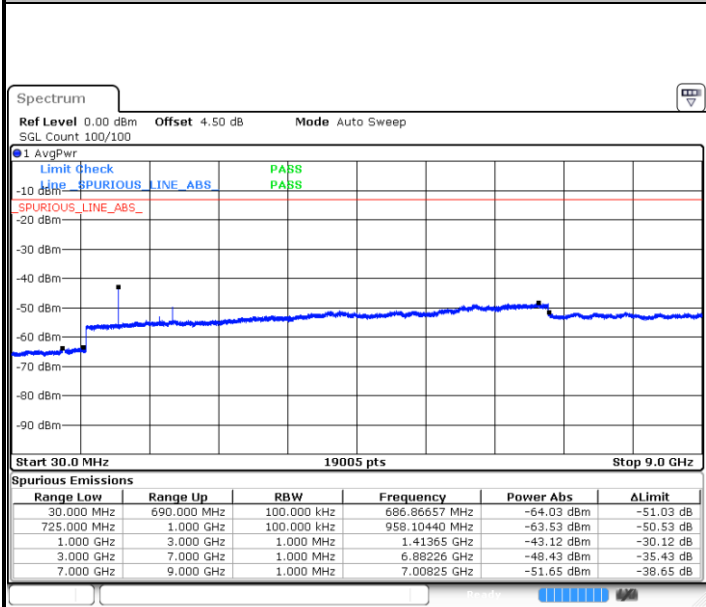

Date: 21.OCT.2018 13:45:10

Highest Channel / 64QAM

Date: 21.OCT.2018 13:46:04

LTE Band 12 / 5MHz

Lowest Channel / 64QAM

Middle Channel / 64QAM

Date: 21.OCT.2018 13:46:58

Date: 21.OCT.2018 13:47:52

Highest Channel / 64QAM

Date: 21.OCT.2018 13:48:46

LTE Band 12 / 10MHz

Lowest Channel / 64QAM

Date: 21.OCT.2018 13:49:41

Middle Channel / 64QAM

Date: 21.OCT.2018 13:50:35

Highest Channel / 64QAM

Date: 21.OCT.2018 13:51:29

LTE Band 41 / 5MHz

Lowest Channel / QPSK

Lowest Channel / 16QAM

Date: 24.OCT.2018 14:00:04

Date: 24.OCT.2018 14:00:58

Middle Channel / QPSK

Middle Channel / 16QAM

Date: 24.OCT.2018 14:04:14

Date: 24.OCT.2018 14:03:28

LTE Band 41 / 5MHz

Highest Channel / QPSK

Date: 24.OCT.2018 14:05:09

Highest Channel / 16QAM

Date: 24.OCT.2018 14:05:21

LTE Band 41 / 10MHz