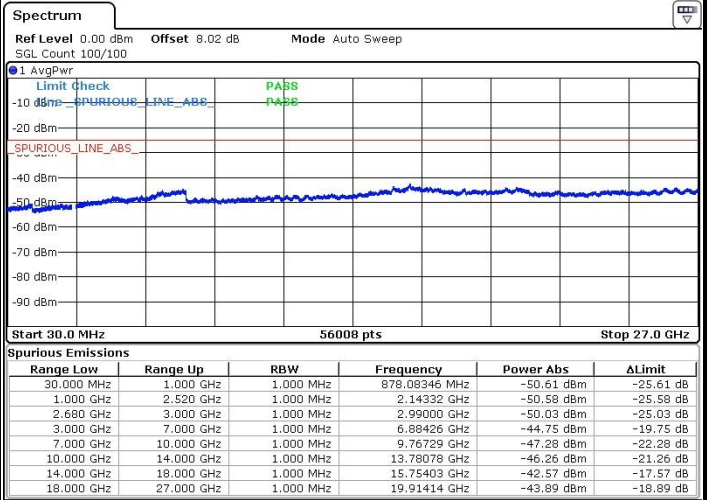

Date: 24.OCT.2018 14:30:53

Date: 24.OCT.2018 14:31:41

Middle Channel / QPSK

Middle Channel / 16QAM

Date: 24.OCT.2018 14:35:48

Date: 24.OCT.2018 14:34:18

LTE Band 41 / 15MHz

Highest Channel / QPSK

Highest Channel / 16QAM

Date: 24.OCT.2018 14:36:47

Date: 24.OCT.2018 14:37:42

LTE Band 41 / 20MHz

Lowest Channel / QPSK

Lowest Channel / 16QAM

Date: 24.OCT.2018 14:40:14

Date: 24.OCT.2018 14:41:10

LTE Band 41 / 20MHz

Middle Channel / QPSK

Middle Channel / 16QAM

Date: 24.OCT.2018 14:44:35

Date: 24.OCT.2018 14:43:45

Highest Channel / QPSK

Highest Channel / 16QAM

Date: 24.OCT.2018 14:45:28