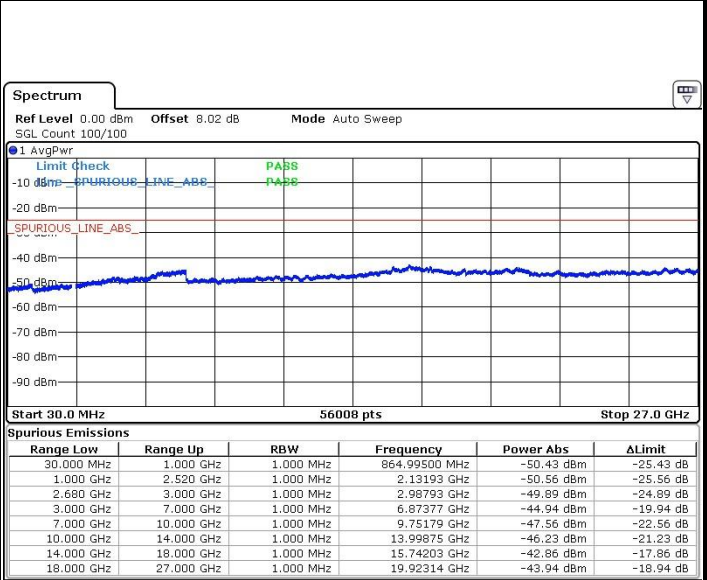

Date: 21.OCT.2018 13:51:29

LTE Band 41 / 5MHz

Lowest Channel / QPSK

Lowest Channel / 16QAM

Date: 24.OCT.2018 14:00:04

Date: 24.OCT.2018 14:00:58

Middle Channel / QPSK

Middle Channel / 16QAM

Date: 24.OCT.2018 14:04:14

Date: 24.OCT.2018 14:03:28

LTE Band 41 / 5MHz

Highest Channel / QPSK

Date: 24.OCT.2018 14:05:09

Highest Channel / 16QAM

Date: 24.OCT.2018 14:05:21

LTE Band 41 / 10MHz

Lowest Channel / QPSK

Date: 24.OCT.2018 14:08:12

Lowest Channel / 16QAM

Date: 24.OCT.2018 14:09:05

LTE Band 41 / 10MHz

Middle Channel / QPSK

Middle Channel / 16QAM

Date: 24.OCT.2018 14:12:50

Date: 24.OCT.2018 14:12:03

Highest Channel / QPSK

Highest Channel / 16QAM

Date: 24.OCT.2018 14:13:44

Date: 24.OCT.2018 14:14:35

LTE Band 41 / 15MHz

Lowest Channel / QPSK

Lowest Channel / 16QAM