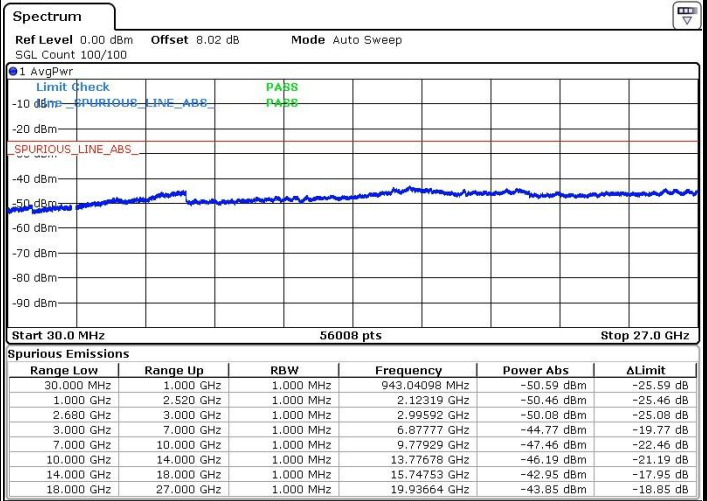

Highest Channel / 64QAM

Date: 21.OCT.2018 13:48:46

LTE Band 12 / 10MHz

Lowest Channel / 64QAM

Date: 21.OCT.2018 13:49:41

Middle Channel / 64QAM

Date: 21.OCT.2018 13:50:35

Highest Channel / 64QAM

Date: 21.OCT.2018 13:51:29

LTE Band 41 / 5MHz

Lowest Channel / QPSK

Lowest Channel / 16QAM

Date: 24.OCT.2018 14:00:04

Date: 24.OCT.2018 14:00:58

Middle Channel / QPSK

Middle Channel / 16QAM

Date: 24.OCT.2018 14:04:14

Date: 24.OCT.2018 14:03:28

LTE Band 41 / 5MHz

Highest Channel / QPSK

Date: 24.OCT.2018 14:05:09

Highest Channel / 16QAM

Date: 24.OCT.2018 14:05:21

LTE Band 41 / 10MHz