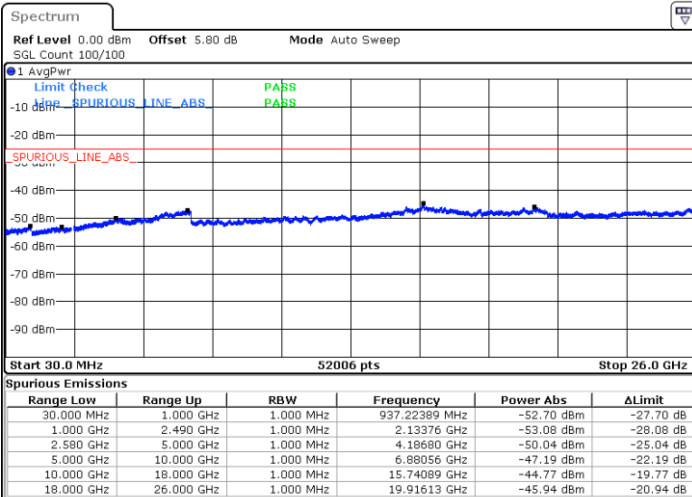

LTE Band 7 / 10MHz

Lowest Channel / 64QAM

Middle Channel / 64QAM

Date: 21.OCT.2018 10:40:21

Date: 21.OCT.2018 10:41:15

Highest Channel / 64QAM

Date: 21.OCT.2018 10:42:09

LTE Band 7 / 15MHz

Lowest Channel / 64QAM

Middle Channel / 64QAM

Date: 21.OCT.2018 10:48:35

Date: 21.OCT.2018 10:49:28

Highest Channel / 64QAM

Date: 21.OCT.2018 10:50:22

LTE Band 7 / 20MHz

Lowest Channel / 64QAM