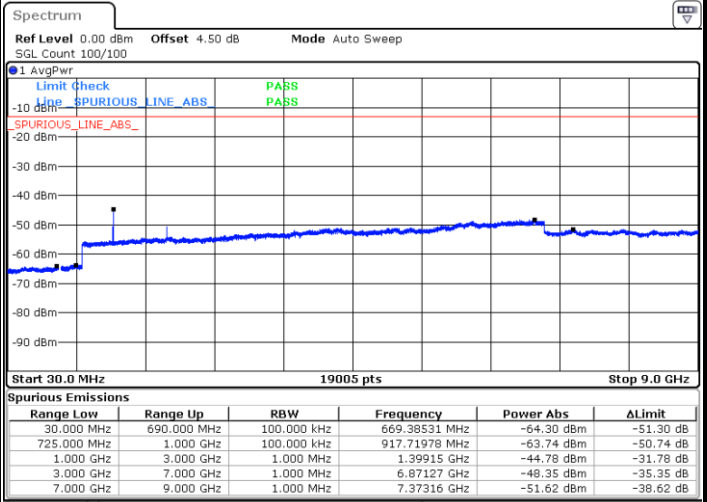

Date: 21.OCT.2018 11:32:42

Highest Channel / 16QAM

Date: 21.OCT.2018 11:33:36

LTE Band 12 / 3MHz

Lowest Channel / QPSK

Date: 21.OCT.2018 11:45:28

Lowest Channel / 16QAM

Date: 21.OCT.2018 11:46:22

LTE Band 12 / 3MHz

Middle Channel / QPSK

Date: 21.OCT.2018 11:48:10

Middle Channel / 16QAM

Date: 21.OCT.2018 11:47:16

Highest Channel / QPSK

Date: 21.OCT.2018 11:49:04

Highest Channel / 16QAM

Date: 21.OCT.2018 11:49:59

LTE Band 12 / 5MHz

Lowest Channel / QPSK

Lowest Channel / 16QAM

Date: 21.OCT.2018 12:01:49

Date: 21.OCT.2018 12:02:44

Middle Channel / QPSK

Middle Channel / 16QAM