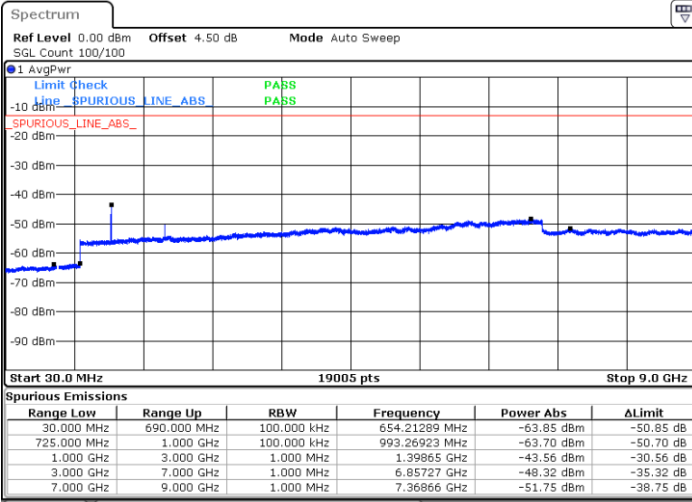

Lowest Channel / 64QAM

Middle Channel / 64QAM

Date: 21.OCT.2018 10:48:35

Date: 21.OCT.2018 10:49:28

Highest Channel / 64QAM

Date: 21.OCT.2018 10:50:22

LTE Band 7 / 20MHz

Lowest Channel / 64QAM

Middle Channel / 64QAM

Date: 21.OCT.2018 10:54:33

Date: 21.OCT.2018 10:55:26

Highest Channel / 64QAM

Date: 21.OCT.2018 10:56:20

LTE Band 12 / 1.4MHz

Lowest Channel / QPSK

Lowest Channel / 16QAM

Date: 21.OCT.2018 11:29:05

Date: 21.OCT.2018 11:30:00

Middle Channel / QPSK

Middle Channel / 16QAM

Date: 21.OCT.2018 11:31:48

Date: 21.OCT.2018 11:30:54

LTE Band 12 / 1.4MHz

Highest Channel / QPSK