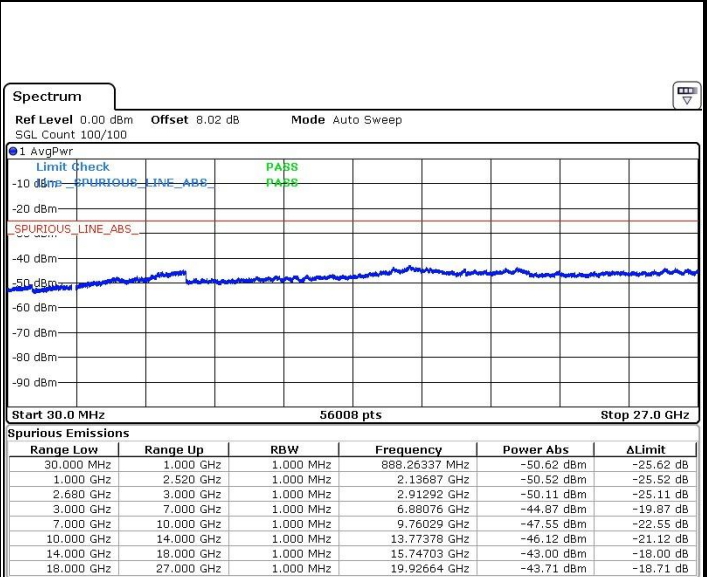

Date: 21.OCT.2018 13:51:29

LTE Band 41 / 5MHz

Lowest Channel / QPSK

Lowest Channel / 16QAM

Date: 24.OCT.2018 14:00:04

Date: 24.OCT.2018 14:00:58

Middle Channel / QPSK

Middle Channel / 16QAM

Date: 24.OCT.2018 14:04:14

Date: 24.OCT.2018 14:03:28

LTE Band 41 / 5MHz

Highest Channel / QPSK

Date: 24.OCT.2018 14:05:09

Highest Channel / 16QAM

Date: 24.OCT.2018 14:05:21

LTE Band 41 / 10MHz

Lowest Channel / QPSK

Date: 24.OCT.2018 14:08:12

Lowest Channel / 16QAM

Date: 24.OCT.2018 14:09:05

LTE Band 41 / 10MHz

Middle Channel / QPSK

Middle Channel / 16QAM

Date: 24.OCT.2018 14:12:50

Date: 24.OCT.2018 14:12:03

Highest Channel / QPSK

Highest Channel / 16QAM

Date: 24.OCT.2018 14:13:44

Date: 24.OCT.2018 14:14:35

LTE Band 41 / 15MHz

Lowest Channel / QPSK

Lowest Channel / 16QAM