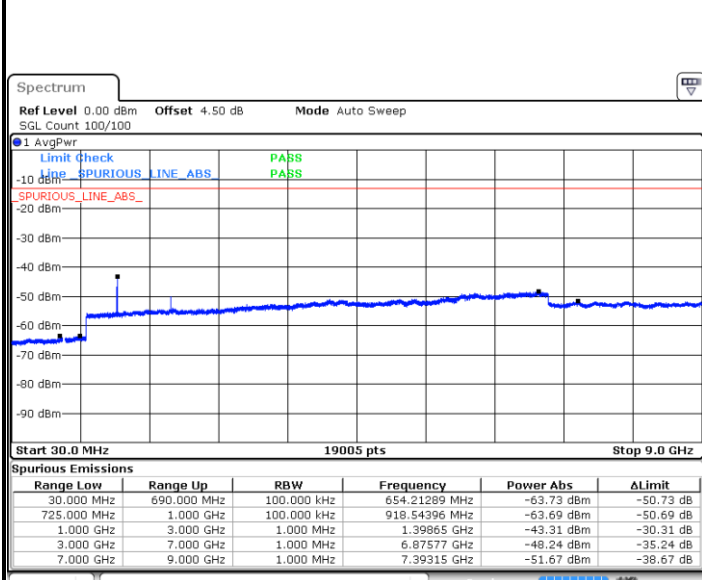

Date: 21.OCT.2018 11:29:05

Date: 21.OCT.2018 11:30:00

Middle Channel / QPSK

Middle Channel / 16QAM

Date: 21.OCT.2018 11:31:48

Date: 21.OCT.2018 11:30:54

LTE Band 12 / 1.4MHz

Highest Channel / QPSK

Date: 21.OCT.2018 11:32:42

Highest Channel / 16QAM

Date: 21.OCT.2018 11:33:36

LTE Band 12 / 3MHz

Lowest Channel / QPSK

Date: 21.OCT.2018 11:45:28

Lowest Channel / 16QAM

Date: 21.OCT.2018 11:46:22

LTE Band 12 / 3MHz

Middle Channel / QPSK

Date: 21.OCT.2018 11:48:10

Middle Channel / 16QAM

Date: 21.OCT.2018 11:47:16

Highest Channel / QPSK

Date: 21.OCT.2018 11:49:04

Highest Channel / 16QAM

Date: 21.OCT.2018 11:49:59

LTE Band 12 / 5MHz

Lowest Channel / QPSK

Lowest Channel / 16QAM

Date: 21.OCT.2018 12:01:49

Date: 21.OCT.2018 12:02:44

Middle Channel / QPSK

Middle Channel / 16QAM