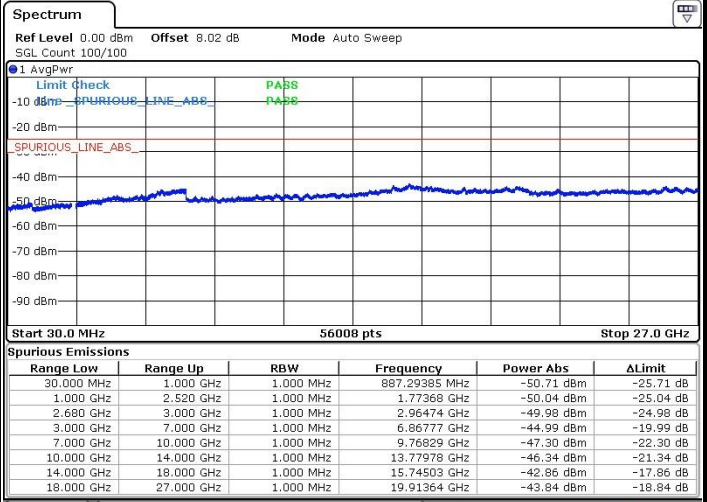

Date: 21.OCT.2018 13:45:10

Highest Channel / 64QAM

Date: 21.OCT.2018 13:46:04

LTE Band 12 / 5MHz

Lowest Channel / 64QAM

Middle Channel / 64QAM

Date: 21.OCT.2018 13:46:58

Date: 21.OCT.2018 13:47:52

Highest Channel / 64QAM

Date: 21.OCT.2018 13:48:46

LTE Band 12 / 10MHz

Lowest Channel / 64QAM

Date: 21.OCT.2018 13:49:41

Middle Channel / 64QAM

Date: 21.OCT.2018 13:50:35

Highest Channel / 64QAM

Date: 21.OCT.2018 13:51:29

LTE Band 41 / 5MHz

Lowest Channel / QPSK

Lowest Channel / 16QAM

Date: 24.OCT.2018 14:00:04

Date: 24.OCT.2018 14:00:58

Middle Channel / QPSK

Middle Channel / 16QAM