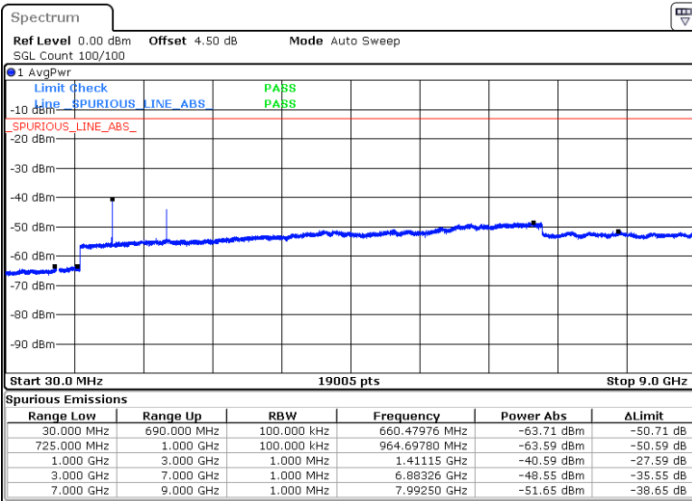

Date: 21.OCT.2018 11:49:59

LTE Band 12 / 5MHz

Lowest Channel / QPSK

Lowest Channel / 16QAM

Date: 21.OCT.2018 12:01:49

Date: 21.OCT.2018 12:02:44

Middle Channel / QPSK

Middle Channel / 16QAM

Date: 21.OCT.2018 12:04:32

Date: 21.OCT.2018 12:03:38

LTE Band 12 / 5MHz

Highest Channel / QPSK

Date: 21.OCT.2018 12:05:26

Highest Channel / 16QAM

Date: 21.OCT.2018 12:06:20

LTE Band 12 / 10MHz