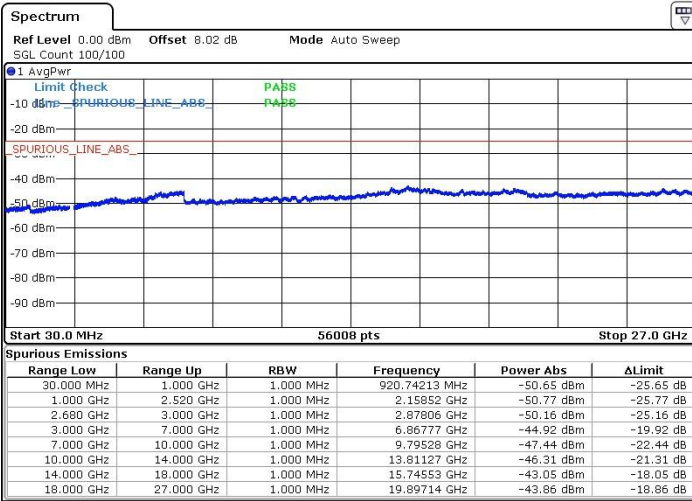

Highest Channel / 64QAM

Date: 21.OCT.2018 13:48:46

LTE Band 12 / 10MHz

Lowest Channel / 64QAM

Date: 21.OCT.2018 13:49:41

Middle Channel / 64QAM

Date: 21.OCT.2018 13:50:35

Highest Channel / 64QAM

Date: 21.OCT.2018 13:51:29

LTE Band 41 / 5MHz

Lowest Channel / QPSK

Lowest Channel / 16QAM

Date: 24.OCT.2018 14:00:04

Date: 24.OCT.2018 14:00:58

Middle Channel / QPSK

Middle Channel / 16QAM

Date: 24.OCT.2018 14:04:14

Date: 24.OCT.2018 14:03:28

LTE Band 41 / 5MHz

Highest Channel / QPSK

Date: 24.OCT.2018 14:05:09

Highest Channel / 16QAM

Date: 24.OCT.2018 14:05:21

LTE Band 41 / 10MHz