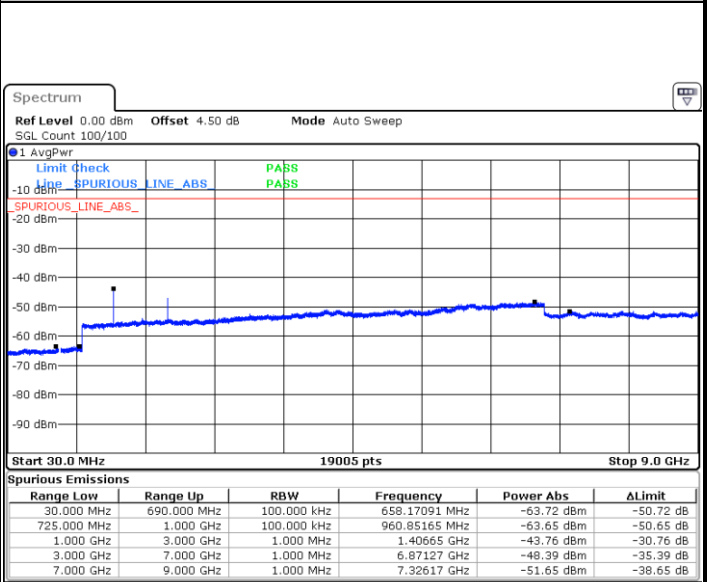

Date: 21.OCT.2018 12:04:32

Date: 21.OCT.2018 12:03:38

LTE Band 12 / 5MHz

Highest Channel / QPSK

Date: 21.OCT.2018 12:05:26

Highest Channel / 16QAM

Date: 21.OCT.2018 12:06:20

LTE Band 12 / 10MHz

Lowest Channel / QPSK

Date: 21.OCT.2018 12:18:11

Lowest Channel / 16QAM

Date: 21.OCT.2018 12:19:06

LTE Band 12 / 10MHz

Middle Channel / QPSK

Date: 21.OCT.2018 12:20:54

Middle Channel / 16QAM

Date: 21.OCT.2018 12:20:00

Highest Channel / QPSK

Date: 21.OCT.2018 12:21:48

Highest Channel / 16QAM

Date: 21.OCT.2018 12:22:42

LTE Band 12 / 1.4MHz

Lowest Channel / 64QAM

Middle Channel / 64QAM

Date: 21.OCT.2018 13:41:33

Date: 21.OCT.2018 13:42:27

Highest Channel / 64QAM

Date: 21.OCT.2018 13:43:21

LTE Band 12 / 3MHz

Lowest Channel / 64QAM

Date: 21.OCT.2018 13:44:15

Middle Channel / 64QAM