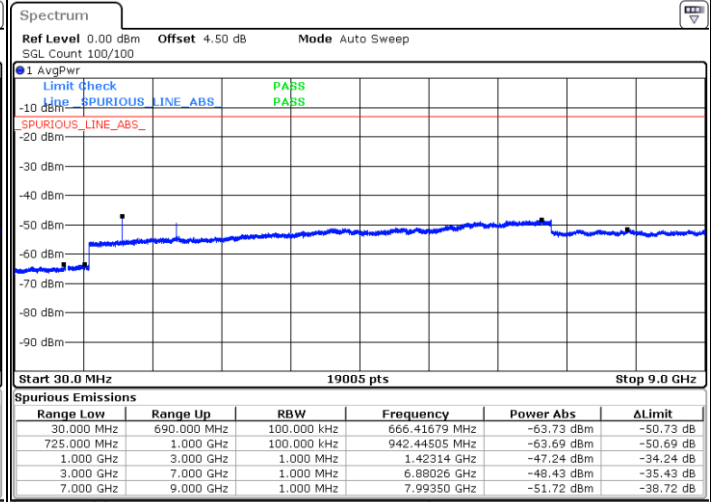

Date: 21.OCT.2018 11:49:59

LTE Band 12 / 5MHz

Lowest Channel / QPSK

Lowest Channel / 16QAM

Date: 21.OCT.2018 12:01:49

Date: 21.OCT.2018 12:02:44

Middle Channel / QPSK

Middle Channel / 16QAM

Date: 21.OCT.2018 12:04:32

Date: 21.OCT.2018 12:03:38

LTE Band 12 / 5MHz

Highest Channel / QPSK

Date: 21.OCT.2018 12:05:26

Highest Channel / 16QAM

Date: 21.OCT.2018 12:06:20

LTE Band 12 / 10MHz

Lowest Channel / QPSK

Date: 21.OCT.2018 12:18:11

Lowest Channel / 16QAM

Date: 21.OCT.2018 12:19:06

LTE Band 12 / 10MHz

Middle Channel / QPSK

Date: 21.OCT.2018 12:20:54

Middle Channel / 16QAM

Date: 21.OCT.2018 12:20:00

Highest Channel / QPSK

Date: 21.OCT.2018 12:21:48

Highest Channel / 16QAM

Date: 21.OCT.2018 12:22:42

LTE Band 12 / 1.4MHz

Lowest Channel / 64QAM

Middle Channel / 64QAM