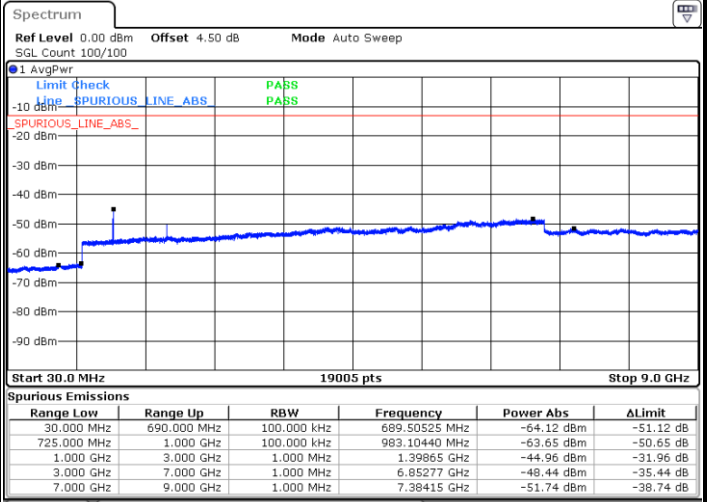

Lowest Channel / 64QAM

Middle Channel / 64QAM

Date: 21.OCT.2018 10:48:35

Date: 21.OCT.2018 10:49:28

Highest Channel / 64QAM

Date: 21.OCT.2018 10:50:22

LTE Band 7 / 20MHz

Lowest Channel / 64QAM

Middle Channel / 64QAM

Date: 21.OCT.2018 10:54:33

Date: 21.OCT.2018 10:55:26

Highest Channel / 64QAM

Date: 21.OCT.2018 10:56:20

LTE Band 12 / 1.4MHz

Lowest Channel / QPSK

Lowest Channel / 16QAM

Date: 21.OCT.2018 11:29:05

Date: 21.OCT.2018 11:30:00

Middle Channel / QPSK

Middle Channel / 16QAM

Date: 21.OCT.2018 11:31:48

Date: 21.OCT.2018 11:30:54

LTE Band 12 / 1.4MHz

Highest Channel / QPSK