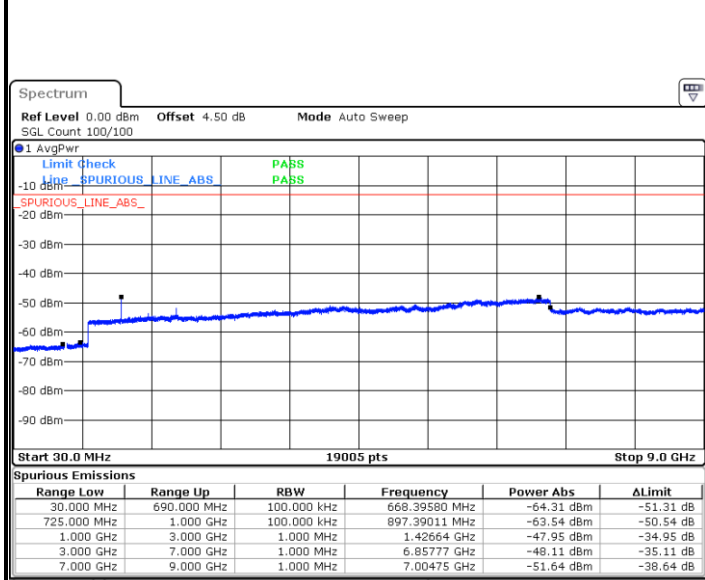

Date: 21.OCT.2018 12:20:00

Highest Channel / QPSK

Date: 21.OCT.2018 12:21:48

Highest Channel / 16QAM

Date: 21.OCT.2018 12:22:42

LTE Band 12 / 1.4MHz

Lowest Channel / 64QAM

Middle Channel / 64QAM

Date: 21.OCT.2018 13:41:33

Date: 21.OCT.2018 13:42:27

Highest Channel / 64QAM

Date: 21.OCT.2018 13:43:21

LTE Band 12 / 3MHz

Lowest Channel / 64QAM

Date: 21.OCT.2018 13:44:15

Middle Channel / 64QAM

Date: 21.OCT.2018 13:45:10

Highest Channel / 64QAM

Date: 21.OCT.2018 13:46:04

LTE Band 12 / 5MHz

Lowest Channel / 64QAM

Middle Channel / 64QAM

Date: 21.OCT.2018 13:46:58

Date: 21.OCT.2018 13:47:52

Highest Channel / 64QAM

Date: 21.OCT.2018 13:48:46

LTE Band 12 / 10MHz

Lowest Channel / 64QAM

Date: 21.OCT.2018 13:49:41

Middle Channel / 64QAM

Date: 21.OCT.2018 13:50:35

Highest Channel / 64QAM