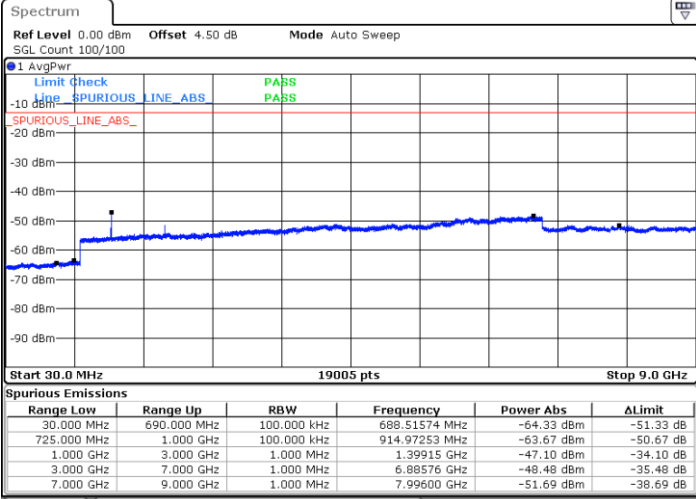

Date: 21.OCT.2018 13:41:33

Date: 21.OCT.2018 13:42:27

Highest Channel / 64QAM

Date: 21.OCT.2018 13:43:21

LTE Band 12 / 3MHz

Lowest Channel / 64QAM

Date: 21.OCT.2018 13:44:15

Middle Channel / 64QAM

Date: 21.OCT.2018 13:45:10

Highest Channel / 64QAM

Date: 21.OCT.2018 13:46:04

LTE Band 12 / 5MHz

Lowest Channel / 64QAM

Middle Channel / 64QAM

Date: 21.OCT.2018 13:46:58

Date: 21.OCT.2018 13:47:52

Highest Channel / 64QAM

Date: 21.OCT.2018 13:48:46

LTE Band 12 / 10MHz

Lowest Channel / 64QAM

Date: 21.OCT.2018 13:49:41

Middle Channel / 64QAM

Date: 21.OCT.2018 13:50:35

Highest Channel / 64QAM