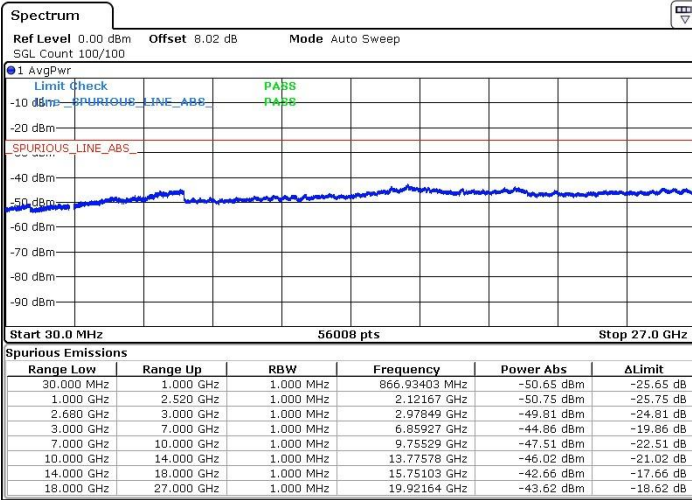

Date: 24.OCT.2018 14:04:14

Date: 24.OCT.2018 14:03:28

LTE Band 41 / 5MHz

Highest Channel / QPSK

Date: 24.OCT.2018 14:05:09

Highest Channel / 16QAM

Date: 24.OCT.2018 14:05:21

LTE Band 41 / 10MHz

Lowest Channel / QPSK

Date: 24.OCT.2018 14:08:12

Lowest Channel / 16QAM

Date: 24.OCT.2018 14:09:05

LTE Band 41 / 10MHz

Middle Channel / QPSK

Middle Channel / 16QAM

Date: 24.OCT.2018 14:12:50

Date: 24.OCT.2018 14:12:03

Highest Channel / QPSK

Highest Channel / 16QAM

Date: 24.OCT.2018 14:13:44

Date: 24.OCT.2018 14:14:35

LTE Band 41 / 15MHz

Lowest Channel / QPSK

Lowest Channel / 16QAM