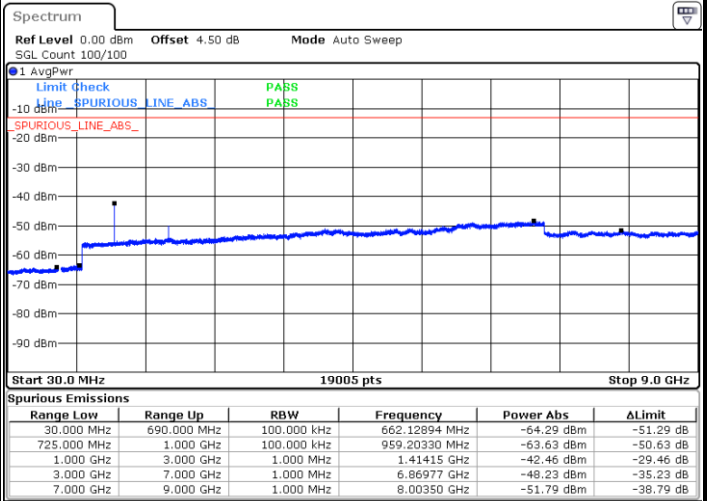

Date: 21.OCT.2018 11:29:05

Date: 21.OCT.2018 11:30:00

Middle Channel / QPSK

Middle Channel / 16QAM

Date: 21.OCT.2018 11:31:48

Date: 21.OCT.2018 11:30:54

LTE Band 12 / 1.4MHz

Highest Channel / QPSK

Date: 21.OCT.2018 11:32:42

Highest Channel / 16QAM

Date: 21.OCT.2018 11:33:36

LTE Band 12 / 3MHz

Lowest Channel / QPSK

Date: 21.OCT.2018 11:45:28

Lowest Channel / 16QAM

Date: 21.OCT.2018 11:46:22