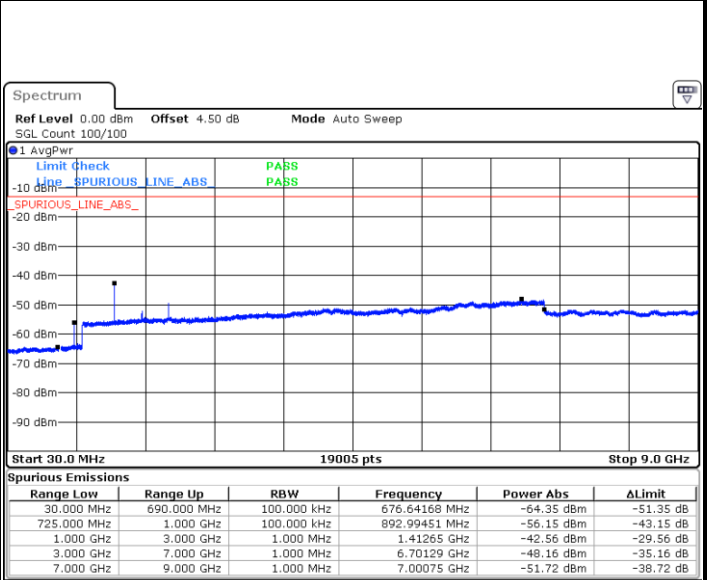

Date: 21.OCT.2018 12:20:00

Highest Channel / QPSK

Date: 21.OCT.2018 12:21:48

Highest Channel / 16QAM

Date: 21.OCT.2018 12:22:42

LTE Band 12 / 1.4MHz

Lowest Channel / 64QAM

Middle Channel / 64QAM

Date: 21.OCT.2018 13:41:33

Date: 21.OCT.2018 13:42:27

Highest Channel / 64QAM

Date: 21.OCT.2018 13:43:21

LTE Band 12 / 3MHz

Lowest Channel / 64QAM

Date: 21.OCT.2018 13:44:15

Middle Channel / 64QAM

Date: 21.OCT.2018 13:45:10

Highest Channel / 64QAM

Date: 21.OCT.2018 13:46:04

LTE Band 12 / 5MHz

Lowest Channel / 64QAM

Middle Channel / 64QAM

Date: 21.OCT.2018 13:46:58

Date: 21.OCT.2018 13:47:52

Highest Channel / 64QAM

Date: 21.OCT.2018 13:48:46

LTE Band 12 / 10MHz

Lowest Channel / 64QAM

Date: 21.OCT.2018 13:49:41

Middle Channel / 64QAM

Date: 21.OCT.2018 13:50:35

Highest Channel / 64QAM