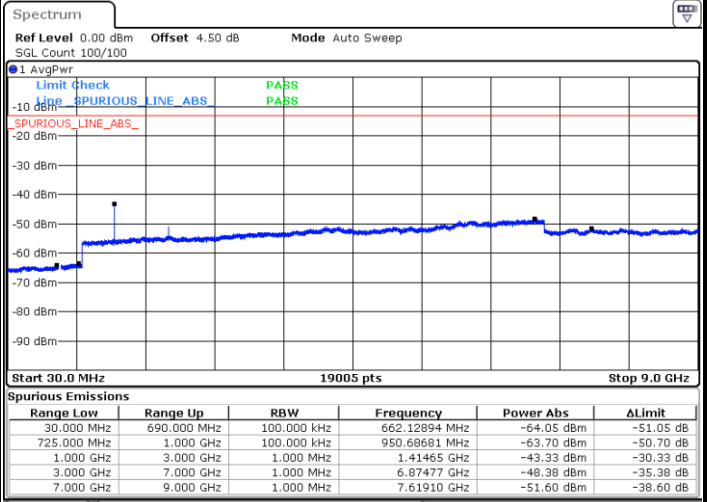

Lowest Channel / QPSK

Date: 21.OCT.2018 12:18:11

Lowest Channel / 16QAM

Date: 21.OCT.2018 12:19:06

LTE Band 12 / 10MHz

Middle Channel / QPSK

Date: 21.OCT.2018 12:20:54

Middle Channel / 16QAM

Date: 21.OCT.2018 12:20:00

Highest Channel / QPSK

Date: 21.OCT.2018 12:21:48

Highest Channel / 16QAM

Date: 21.OCT.2018 12:22:42

LTE Band 12 / 1.4MHz

Lowest Channel / 64QAM

Middle Channel / 64QAM

Date: 21.OCT.2018 13:41:33

Date: 21.OCT.2018 13:42:27

Highest Channel / 64QAM

Date: 21.OCT.2018 13:43:21

LTE Band 12 / 3MHz

Lowest Channel / 64QAM

Date: 21.OCT.2018 13:44:15

Middle Channel / 64QAM

Date: 21.OCT.2018 13:45:10

Highest Channel / 64QAM

Date: 21.OCT.2018 13:46:04

LTE Band 12 / 5MHz

Lowest Channel / 64QAM

Middle Channel / 64QAM

Date: 21.OCT.2018 13:46:58

Date: 21.OCT.2018 13:47:52