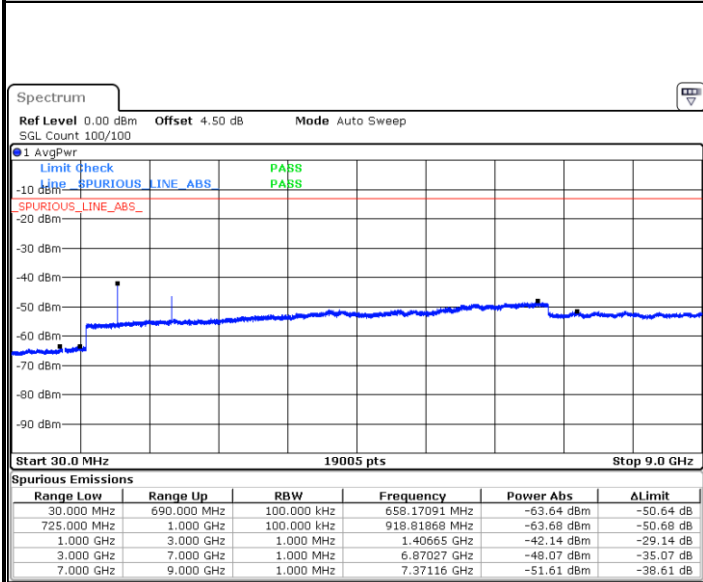

Date: 21.OCT.2018 12:04:32

Date: 21.OCT.2018 12:03:38

LTE Band 12 / 5MHz

Highest Channel / QPSK

Date: 21.OCT.2018 12:05:26

Highest Channel / 16QAM

Date: 21.OCT.2018 12:06:20

LTE Band 12 / 10MHz

Lowest Channel / QPSK

Date: 21.OCT.2018 12:18:11

Lowest Channel / 16QAM

Date: 21.OCT.2018 12:19:06

LTE Band 12 / 10MHz

Middle Channel / QPSK

Date: 21.OCT.2018 12:20:54

Middle Channel / 16QAM

Date: 21.OCT.2018 12:20:00

Highest Channel / QPSK

Date: 21.OCT.2018 12:21:48

Highest Channel / 16QAM

Date: 21.OCT.2018 12:22:42

LTE Band 12 / 1.4MHz

Lowest Channel / 64QAM

Middle Channel / 64QAM