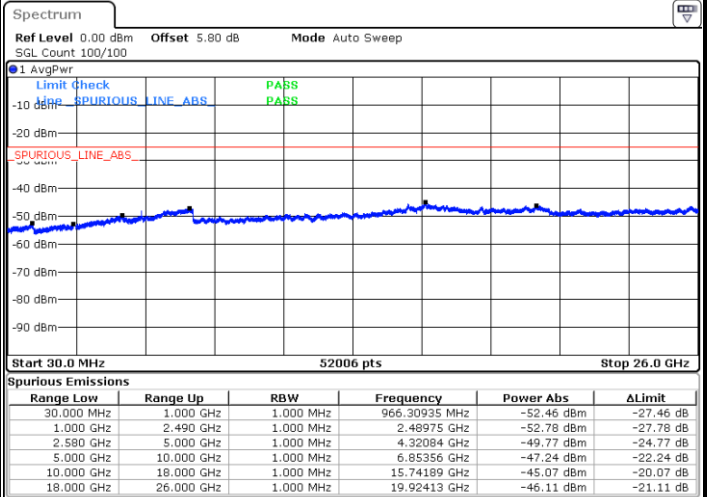

LTE Band 7 / 10MHz

Lowest Channel / 64QAM

Middle Channel / 64QAM

Date: 21.OCT.2018 10:40:21

Date: 21.OCT.2018 10:41:15

Highest Channel / 64QAM

Date: 21.OCT.2018 10:42:09

LTE Band 7 / 15MHz

Lowest Channel / 64QAM

Middle Channel / 64QAM

Date: 21.OCT.2018 10:48:35

Date: 21.OCT.2018 10:49:28

Highest Channel / 64QAM

Date: 21.OCT.2018 10:50:22

LTE Band 7 / 20MHz

Lowest Channel / 64QAM