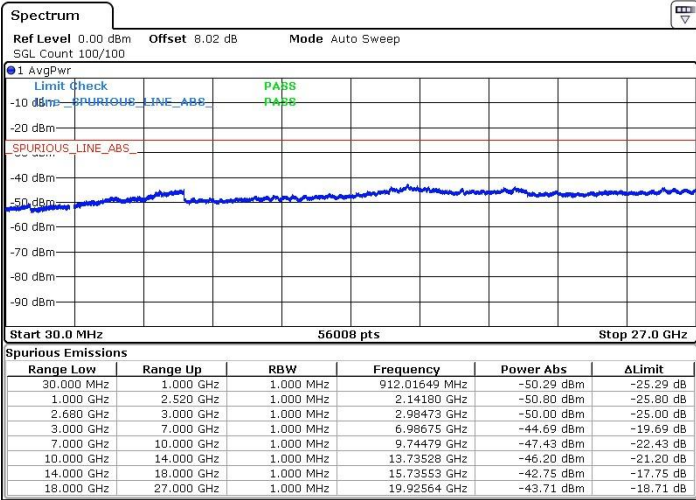

Date: 24.OCT.2018 14:30:53

Date: 24.OCT.2018 14:31:41

Middle Channel / QPSK

Middle Channel / 16QAM

Date: 24.OCT.2018 14:35:48

Date: 24.OCT.2018 14:34:18

LTE Band 41 / 15MHz

Highest Channel / QPSK

Highest Channel / 16QAM

Date: 24.OCT.2018 14:36:47

Date: 24.OCT.2018 14:37:42

LTE Band 41 / 20MHz

Lowest Channel / QPSK

Lowest Channel / 16QAM

Date: 24.OCT.2018 14:40:14

Date: 24.OCT.2018 14:41:10

LTE Band 41 / 20MHz

Middle Channel / QPSK

Middle Channel / 16QAM

Date: 24.OCT.2018 14:44:35

Date: 24.OCT.2018 14:43:45

Highest Channel / QPSK

Highest Channel / 16QAM

Date: 24.OCT.2018 14:45:28