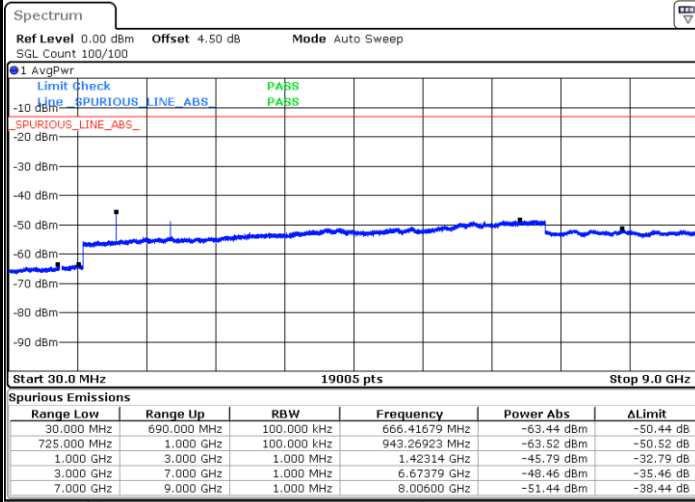

Date: 21.OCT.2018 11:49:59

LTE Band 12 / 5MHz

Lowest Channel / QPSK

Lowest Channel / 16QAM

Date: 21.OCT.2018 12:01:49

Date: 21.OCT.2018 12:02:44

Middle Channel / QPSK

Middle Channel / 16QAM

Date: 21.OCT.2018 12:04:32

Date: 21.OCT.2018 12:03:38

LTE Band 12 / 5MHz

Highest Channel / QPSK

Date: 21.OCT.2018 12:05:26

Highest Channel / 16QAM

Date: 21.OCT.2018 12:06:20

LTE Band 12 / 10MHz