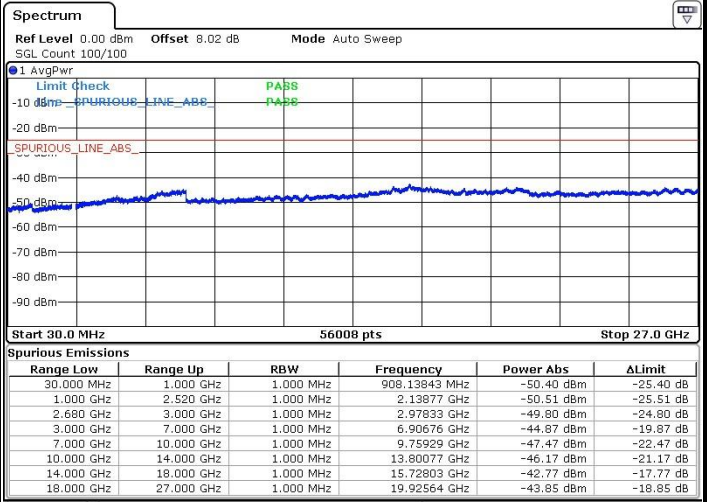

Highest Channel / 16QAM

Date: 24.OCT.2018 14:36:47

Date: 24.OCT.2018 14:37:42

LTE Band 41 / 20MHz

Lowest Channel / QPSK

Lowest Channel / 16QAM

Date: 24.OCT.2018 14:40:14

Date: 24.OCT.2018 14:41:10

LTE Band 41 / 20MHz

Middle Channel / QPSK

Middle Channel / 16QAM

Date: 24.OCT.2018 14:44:35

Date: 24.OCT.2018 14:43:45

Highest Channel / QPSK

Highest Channel / 16QAM

Date: 24.OCT.2018 14:45:28