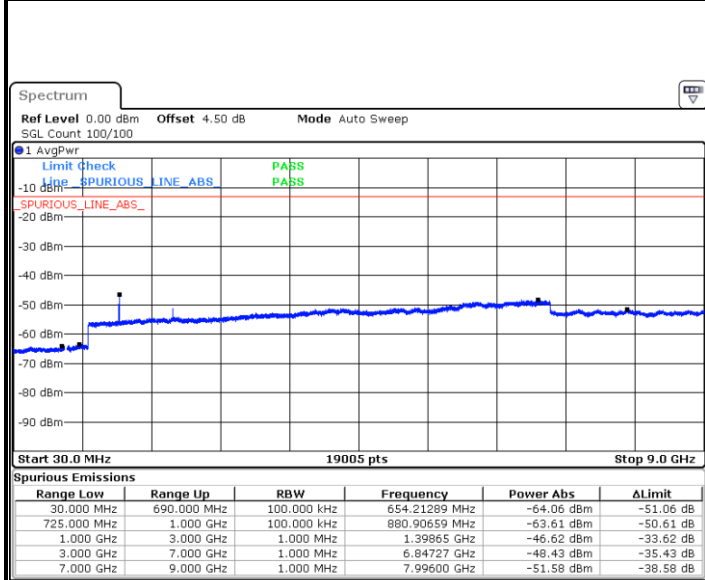

Date: 21.OCT.2018 12:20:00

Highest Channel / QPSK

Date: 21.OCT.2018 12:21:48

Highest Channel / 16QAM

Date: 21.OCT.2018 12:22:42

LTE Band 12 / 1.4MHz

Lowest Channel / 64QAM

Middle Channel / 64QAM

Date: 21.OCT.2018 13:41:33

Date: 21.OCT.2018 13:42:27

Highest Channel / 64QAM

Date: 21.OCT.2018 13:43:21

LTE Band 12 / 3MHz

Lowest Channel / 64QAM

Date: 21.OCT.2018 13:44:15

Middle Channel / 64QAM

Date: 21.OCT.2018 13:45:10

Highest Channel / 64QAM

Date: 21.OCT.2018 13:46:04

LTE Band 12 / 5MHz

Lowest Channel / 64QAM

Middle Channel / 64QAM

Date: 21.OCT.2018 13:46:58

Date: 21.OCT.2018 13:47:52

Highest Channel / 64QAM

Date: 21.OCT.2018 13:48:46

LTE Band 12 / 10MHz

Lowest Channel / 64QAM

Date: 21.OCT.2018 13:49:41

Middle Channel / 64QAM

Date: 21.OCT.2018 13:50:35

Highest Channel / 64QAM