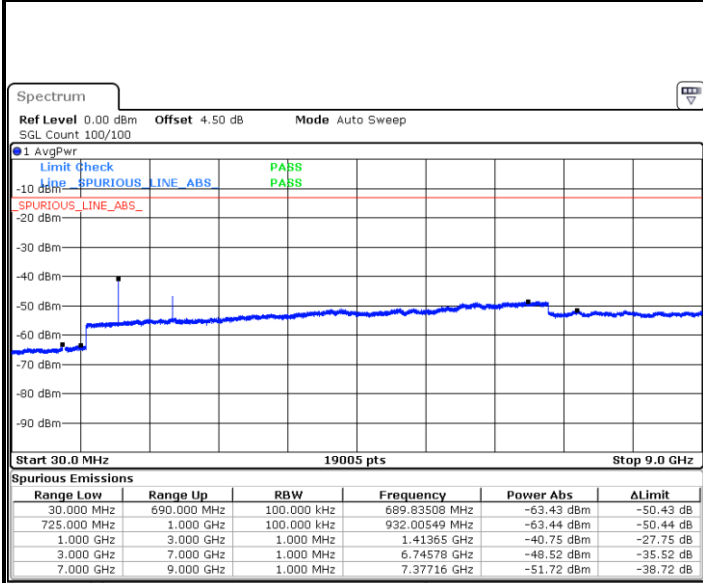

Date: 21.OCT.2018 12:04:32

Date: 21.OCT.2018 12:03:38

LTE Band 12 / 5MHz

Highest Channel / QPSK

Date: 21.OCT.2018 12:05:26

Highest Channel / 16QAM

Date: 21.OCT.2018 12:06:20

LTE Band 12 / 10MHz

Lowest Channel / QPSK

Date: 21.OCT.2018 12:18:11

Lowest Channel / 16QAM

Date: 21.OCT.2018 12:19:06

LTE Band 12 / 10MHz

Middle Channel / QPSK

Date: 21.OCT.2018 12:20:54

Middle Channel / 16QAM

Date: 21.OCT.2018 12:20:00

Highest Channel / QPSK

Date: 21.OCT.2018 12:21:48

Highest Channel / 16QAM

Date: 21.OCT.2018 12:22:42

LTE Band 12 / 1.4MHz

Lowest Channel / 64QAM

Middle Channel / 64QAM