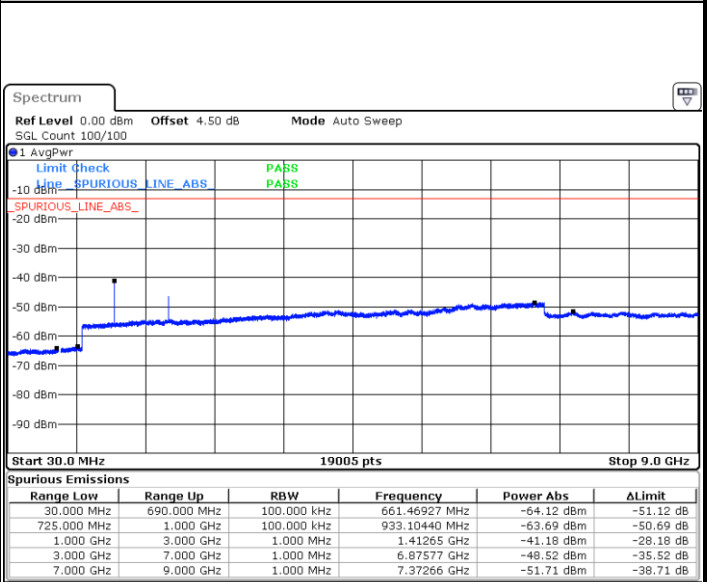

Date: 21.OCT.2018 11:29:05

Date: 21.OCT.2018 11:30:00

Middle Channel / QPSK

Middle Channel / 16QAM

Date: 21.OCT.2018 11:31:48

Date: 21.OCT.2018 11:30:54

LTE Band 12 / 1.4MHz

Highest Channel / QPSK

Date: 21.OCT.2018 11:32:42

Highest Channel / 16QAM

Date: 21.OCT.2018 11:33:36

LTE Band 12 / 3MHz

Lowest Channel / QPSK

Date: 21.OCT.2018 11:45:28

Lowest Channel / 16QAM

Date: 21.OCT.2018 11:46:22

LTE Band 12 / 3MHz

Middle Channel / QPSK

Date: 21.OCT.2018 11:48:10

Middle Channel / 16QAM

Date: 21.OCT.2018 11:47:16

Highest Channel / QPSK

Date: 21.OCT.2018 11:49:04

Highest Channel / 16QAM

Date: 21.OCT.2018 11:49:59

LTE Band 12 / 5MHz

Lowest Channel / QPSK

Lowest Channel / 16QAM

Date: 21.OCT.2018 12:01:49

Date: 21.OCT.2018 12:02:44

Middle Channel / QPSK

Middle Channel / 16QAM