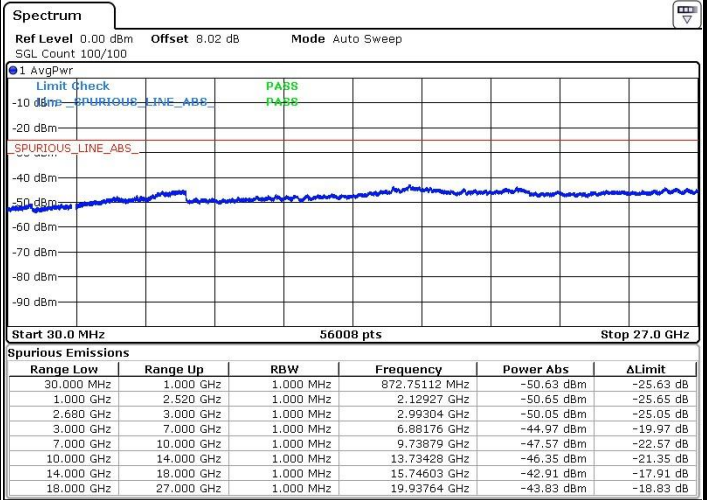

Date: 24.OCT.2018 14:04:14

Date: 24.OCT.2018 14:03:28

LTE Band 41 / 5MHz

Highest Channel / QPSK

Date: 24.OCT.2018 14:05:09

Highest Channel / 16QAM

Date: 24.OCT.2018 14:05:21

LTE Band 41 / 10MHz

Lowest Channel / QPSK

Date: 24.OCT.2018 14:08:12

Lowest Channel / 16QAM

Date: 24.OCT.2018 14:09:05

LTE Band 41 / 10MHz

Middle Channel / QPSK

Middle Channel / 16QAM

Date: 24.OCT.2018 14:12:50

Date: 24.OCT.2018 14:12:03

Highest Channel / QPSK

Highest Channel / 16QAM

Date: 24.OCT.2018 14:13:44

Date: 24.OCT.2018 14:14:35

LTE Band 41 / 15MHz

Lowest Channel / QPSK

Lowest Channel / 16QAM