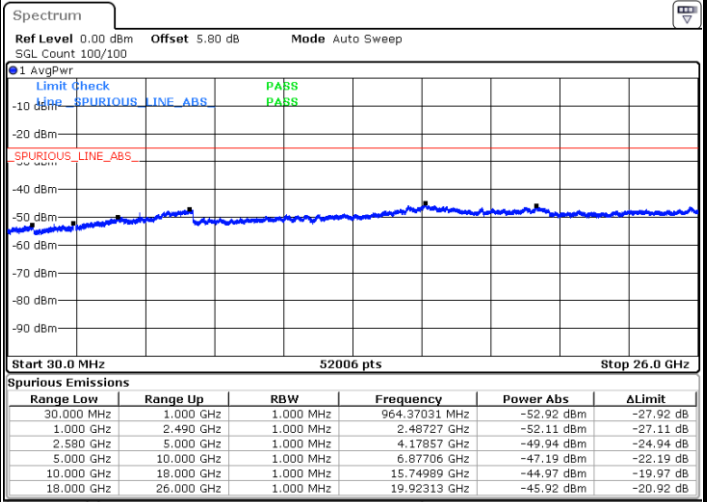

Date: 21.OCT.2018 09:37:46

Date: 21.OCT.2018 09:36:52

LTE Band 7 / 5MHz

Highest Channel / QPSK

Date: 21.OCT.2018 09:38:40

Highest Channel / 16QAM

Date: 21.OCT.2018 09:39:34

LTE Band 7 / 10MHz

Lowest Channel / QPSK

Date: 21.OCT.2018 09:51:33

Lowest Channel / 16QAM

Date: 21.OCT.2018 09:52:27

LTE Band 7 / 10MHz

Middle Channel / QPSK

Middle Channel / 16QAM

Date: 21.OCT.2018 09:54:15

Date: 21.OCT.2018 09:53:21

Highest Channel / QPSK

Highest Channel / 16QAM

Date: 21.OCT.2018 09:55:09

Date: 21.OCT.2018 09:56:03

LTE Band 7 / 15MHz

Lowest Channel / QPSK

Lowest Channel / 16QAM

Date: 21.OCT.2018 10:08:03

Date: 21.OCT.2018 10:08:57

Middle Channel / QPSK

Middle Channel / 16QAM

Date: 21.OCT.2018 10:10:45

Date: 21.OCT.2018 10:09:51

LTE Band7 / 15MHz

Highest Channel / QPSK