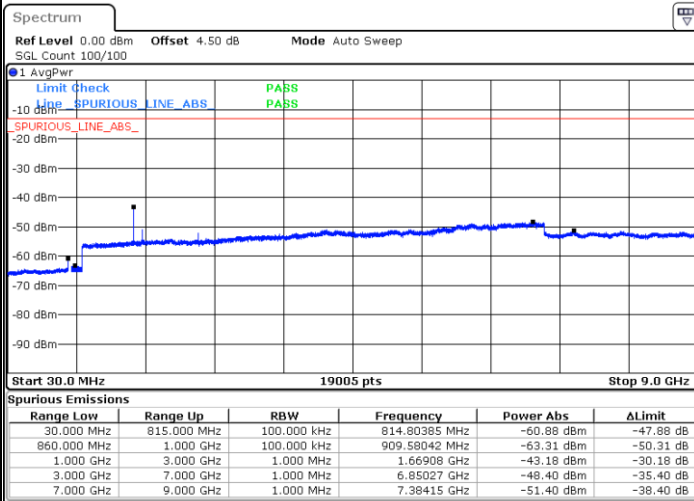

LTE Band 5 / 3MHz

Middle Channel / QPSK

Middle Channel / 16QAM

Date: 20.OCT.2018 19:26:33

Date: 20.OCT.2018 19:27:27

Highest Channel / QPSK

Highest Channel / 16QAM

Date: 20.OCT.2018 19:35:32

Date: 20.OCT.2018 19:36:26

LTE Band 5 / 5MHz

Lowest Channel / QPSK

Lowest Channel / 16QAM

Date: 20.OCT.2018 19:44:31

Date: 20.OCT.2018 19:45:25

Middle Channel / QPSK

Middle Channel / 16QAM

Date: 20.OCT.2018 19:47:00

Date: 20.OCT.2018 19:47:54

LTE Band 5 / 5MHz

Highest Channel / QPSK

Date: 20.OCT.2018 19:55:59

Highest Channel / 16QAM

Date: 20.OCT.2018 19:56:53

LTE Band 5 / 10MHz