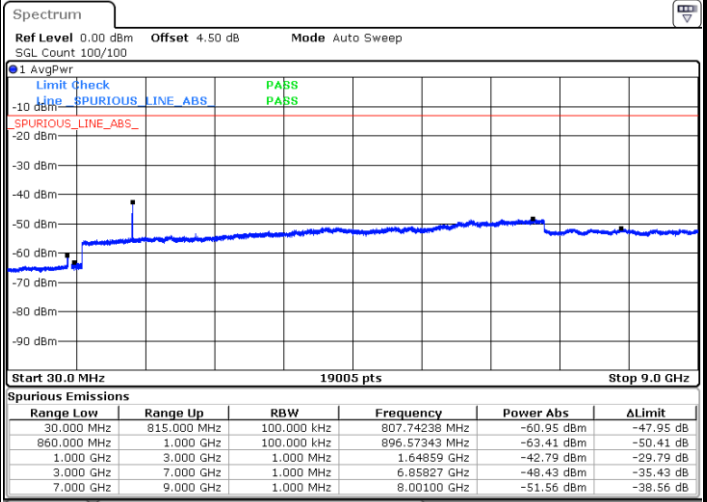

Lowest Channel / 64QAM

Middle Channel / 64QAM

Date: 20.OCT.2018 18:22:22

Date: 20.OCT.2018 18:23:17

Highest Channel / 64QAM

Date: 20.OCT.2018 18:24:12

LTE Band 4 / 20MHz

Lowest Channel / 64QAM

Middle Channel / 64QAM

Date: 20.OCT.2018 18:25:06

Date: 20.OCT.2018 18:26:01

Highest Channel / 64QAM

Date: 20.OCT.2018 18:26:56

LTE Band 5 / 1.4MHz

Lowest Channel / QPSK

Lowest Channel / 16QAM

Date: 20.OCT.2018 19:03:37

Date: 20.OCT.2018 19:04:31

Middle Channel / QPSK

Middle Channel / 16QAM

Date: 20.OCT.2018 19:06:06

Date: 20.OCT.2018 19:07:00

LTE Band 5 / 1.4MHz

Highest Channel / QPSK