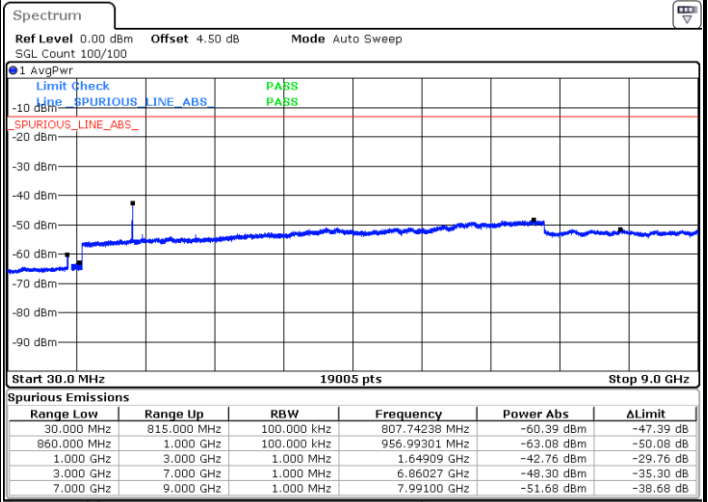

LTE Band 5 / 3MHz

Middle Channel / QPSK

Middle Channel / 16QAM

Date: 20.OCT.2018 19:26:33

Date: 20.OCT.2018 19:27:27

Highest Channel / QPSK

Highest Channel / 16QAM

Date: 20.OCT.2018 19:35:32

Date: 20.OCT.2018 19:36:26

LTE Band 5 / 5MHz

Lowest Channel / QPSK

Lowest Channel / 16QAM

Date: 20.OCT.2018 19:44:31

Date: 20.OCT.2018 19:45:25

Middle Channel / QPSK

Middle Channel / 16QAM

Date: 20.OCT.2018 19:47:00

Date: 20.OCT.2018 19:47:54

LTE Band 5 / 5MHz

Highest Channel / QPSK

Date: 20.OCT.2018 19:55:59

Highest Channel / 16QAM

Date: 20.OCT.2018 19:56:53

LTE Band 5 / 10MHz