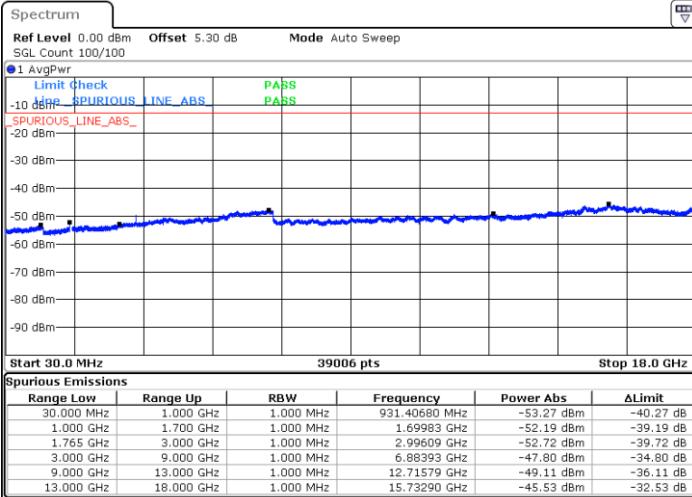

LTE Band 4 / 10MHz

Lowest Channel / 64QAM

Middle Channel / 64QAM

Date: 20.OCT.2018 18:19:39

Date: 20.OCT.2018 18:20:33

Highest Channel / 64QAM

Date: 20.OCT.2018 18:21:28

LTE Band 4 / 15MHz

Lowest Channel / 64QAM

Middle Channel / 64QAM

Date: 20.OCT.2018 18:22:22

Date: 20.OCT.2018 18:23:17

Highest Channel / 64QAM

Date: 20.OCT.2018 18:24:12

LTE Band 4 / 20MHz

Lowest Channel / 64QAM

Middle Channel / 64QAM

Date: 20.OCT.2018 18:25:06

Date: 20.OCT.2018 18:26:01

Highest Channel / 64QAM

Date: 20.OCT.2018 18:26:56

LTE Band 5 / 1.4MHz

Lowest Channel / QPSK

Lowest Channel / 16QAM