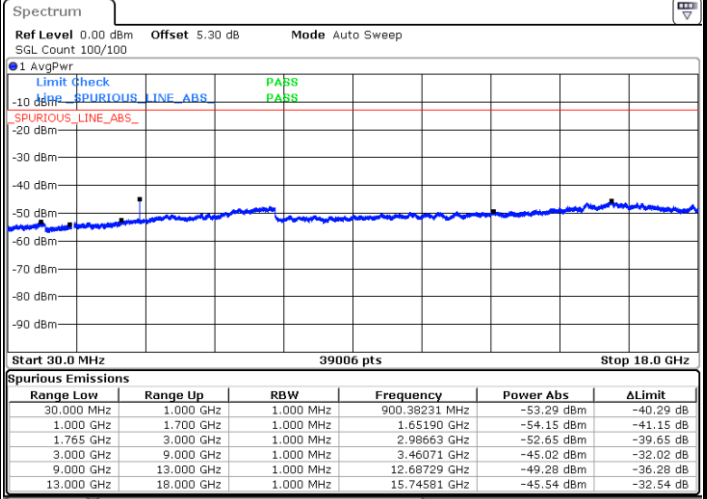

Highest Channel / 16QAM

Date: 20.OCT.2018 17:31:22

Date: 20.OCT.2018 17:32:16

LTE Band 4 / 1.4MHz

Lowest Channel / 64QAM

Middle Channel / 64QAM

Date: 20.OCT.2018 18:11:27

Date: 20.OCT.2018 18:12:22

Highest Channel / 64QAM

Date: 20.OCT.2018 18:13:16

LTE Band 4 / 3MHz

Lowest Channel / 64QAM

Middle Channel / 64QAM

Date: 20.OCT.2018 18:14:11

Date: 20.OCT.2018 18:15:06

Highest Channel / 64QAM

Date: 20.OCT.2018 18:16:00

LTE Band 4 / 5MHz

Lowest Channel / 64QAM

Middle Channel / 64QAM

Date: 20.OCT.2018 18:16:55

Date: 20.OCT.2018 18:17:49

Highest Channel / 64QAM

Date: 20.OCT.2018 18:18:44