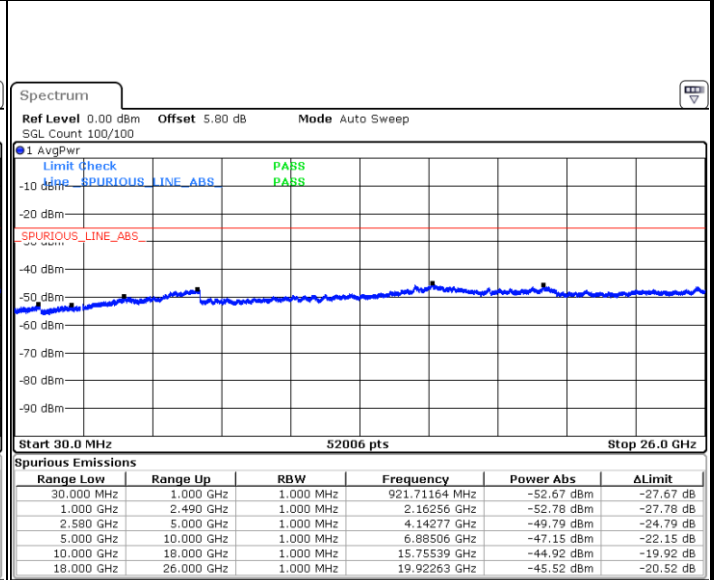

Highest Channel / 64QAM

Date: 20.OCT.2018 21:20:04

LTE Band 5 / 10MHz

Lowest Channel / 64QAM

Middle Channel / 64QAM

Date: 20.OCT.2018 21:24:33

Date: 20.OCT.2018 21:25:47

Highest Channel / 64QAM

Date: 20.OCT.2018 21:30:17

LTE Band 7 / 5MHz

Lowest Channel / QPSK

Lowest Channel / 16QAM

Date: 21.OCT.2018 09:35:05

Date: 21.OCT.2018 09:35:59

Middle Channel / QPSK

Middle Channel / 16QAM

Date: 21.OCT.2018 09:37:46

Date: 21.OCT.2018 09:36:52

LTE Band 7 / 5MHz

Highest Channel / QPSK

Date: 21.OCT.2018 09:38:40

Highest Channel / 16QAM

Date: 21.OCT.2018 09:39:34

LTE Band 7 / 10MHz

Lowest Channel / QPSK

Date: 21.OCT.2018 09:51:33

Lowest Channel / 16QAM

Date: 21.OCT.2018 09:52:27

LTE Band 7 / 10MHz

Middle Channel / QPSK

Middle Channel / 16QAM

Date: 21.OCT.2018 09:54:15