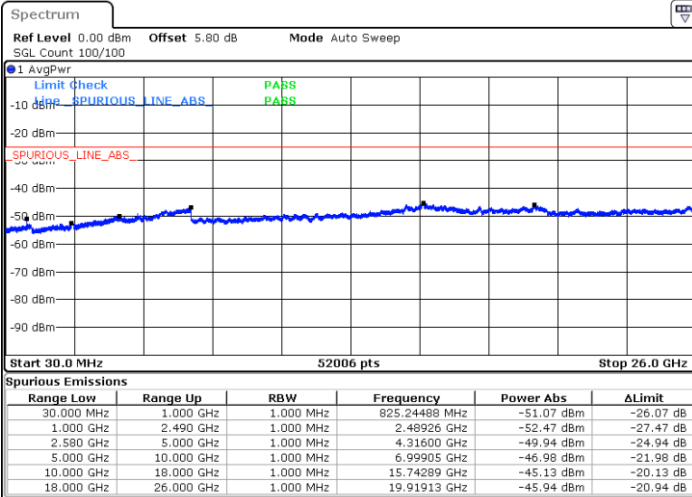

Date: 21.OCT.2018 10:11:38

Highest Channel / 16QAM

Date: 21.OCT.2018 10:12:32

LTE Band 7 / 20MHz

Lowest Channel / QPSK

Date: 21.OCT.2018 10:24:32

Lowest Channel / 16QAM

Date: 21.OCT.2018 10:25:26

LTE Band 7 / 20MHz

Middle Channel / QPSK

Middle Channel / 16QAM

Date: 21.OCT.2018 10:27:14

Date: 21.OCT.2018 10:26:20

Highest Channel / QPSK

Highest Channel / 16QAM

Date: 21.OCT.2018 10:28:08

Date: 21.OCT.2018 10:29:02

LTE Band 7 / 5MHz

Lowest Channel / 64QAM

Middle Channel / 64QAM

Date: 21.OCT.2018 10:34:23

Date: 21.OCT.2018 10:35:17

Highest Channel / 64QAM

Date: 21.OCT.2018 10:36:11