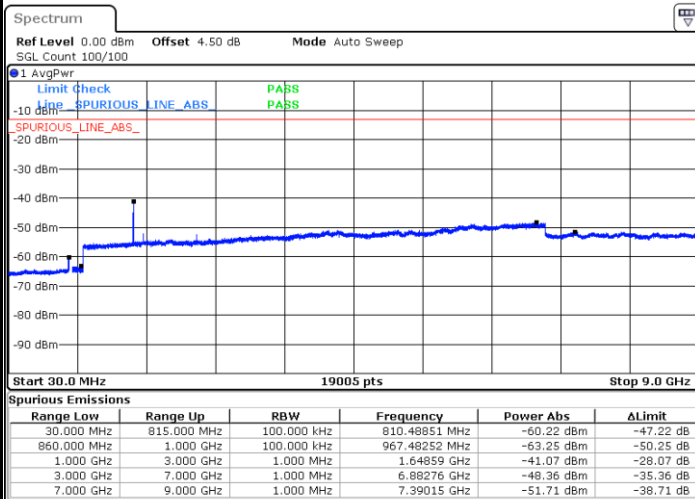

Date: 20.OCT.2018 19:03:37

Date: 20.OCT.2018 19:04:31

Middle Channel / QPSK

Middle Channel / 16QAM

Date: 20.OCT.2018 19:06:06

Date: 20.OCT.2018 19:07:00

LTE Band 5 / 1.4MHz

Highest Channel / QPSK

Date: 20.OCT.2018 19:15:05

Highest Channel / 16QAM

Date: 20.OCT.2018 19:15:59

LTE Band 5 / 3MHz

Lowest Channel / QPSK

Date: 20.OCT.2018 19:24:04

Lowest Channel / 16QAM

Date: 20.OCT.2018 19:24:58

LTE Band 5 / 3MHz

Middle Channel / QPSK

Middle Channel / 16QAM

Date: 20.OCT.2018 19:26:33

Date: 20.OCT.2018 19:27:27

Highest Channel / QPSK

Highest Channel / 16QAM

Date: 20.OCT.2018 19:35:32