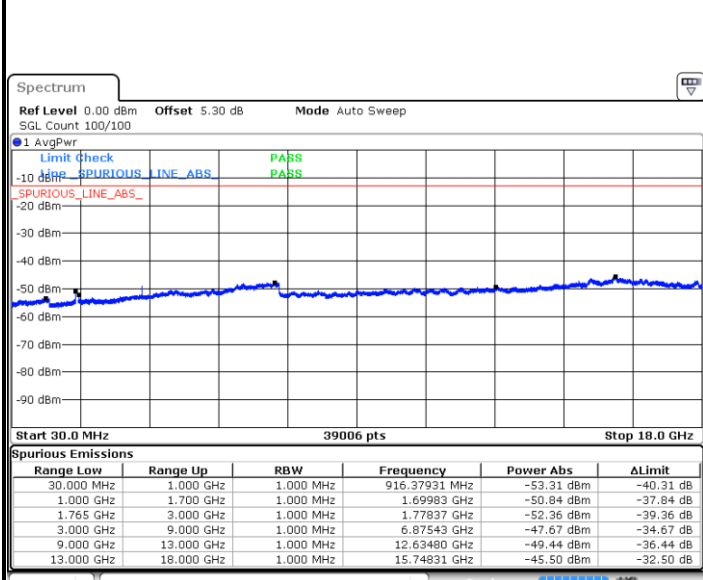

LTE Band 4 / 15MHz

Highest Channel / QPSK

Date: 20.OCT.2018 17:14:54

Highest Channel / 16QAM

Date: 20.OCT.2018 17:15:48

LTE Band 4 / 20MHz

Lowest Channel / QPSK

Date: 20.OCT.2018 17:21:53

Lowest Channel / 16QAM

Date: 20.OCT.2018 17:22:47

LTE Band 4 / 20MHz

Middle Channel / QPSK

Middle Channel / 16QAM

Date: 20.OCT.2018 17:24:22

Date: 20.OCT.2018 17:25:17

Highest Channel / QPSK

Highest Channel / 16QAM

Date: 20.OCT.2018 17:31:22

Date: 20.OCT.2018 17:32:16

LTE Band 4 / 1.4MHz

Lowest Channel / 64QAM

Middle Channel / 64QAM

Date: 20.OCT.2018 18:11:27

Date: 20.OCT.2018 18:12:22