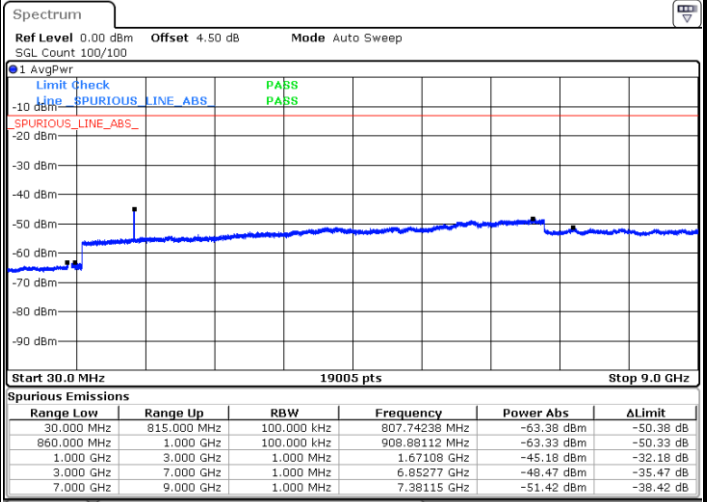

Date: 20.OCT.2018 20:08:21

Highest Channel / QPSK

Date: 20.OCT.2018 20:16:25

Highest Channel / 16QAM

Date: 20.OCT.2018 20:17:20

LTE Band 5 / 1.4MHz

Lowest Channel / 64QAM

Middle Channel / 64QAM

Date: 20.OCT.2018 20:53:53

Date: 20.OCT.2018 20:55:07

Highest Channel / 64QAM

Date: 20.OCT.2018 20:59:37

LTE Band 5 / 3MHz

Lowest Channel / 64QAM

Middle Channel / 64QAM

Date: 20.OCT.2018 21:04:06

Date: 20.OCT.2018 21:05:21

Highest Channel / 64QAM

Date: 20.OCT.2018 21:09:50

LTE Band 5 / 5MHz

Lowest Channel / 64QAM

Middle Channel / 64QAM

Date: 20.OCT.2018 21:14:20

Date: 20.OCT.2018 21:15:34

Highest Channel / 64QAM

Date: 20.OCT.2018 21:20:04

LTE Band 5 / 10MHz

Lowest Channel / 64QAM

Middle Channel / 64QAM

Date: 20.OCT.2018 21:24:33

Date: 20.OCT.2018 21:25:47

Highest Channel / 64QAM