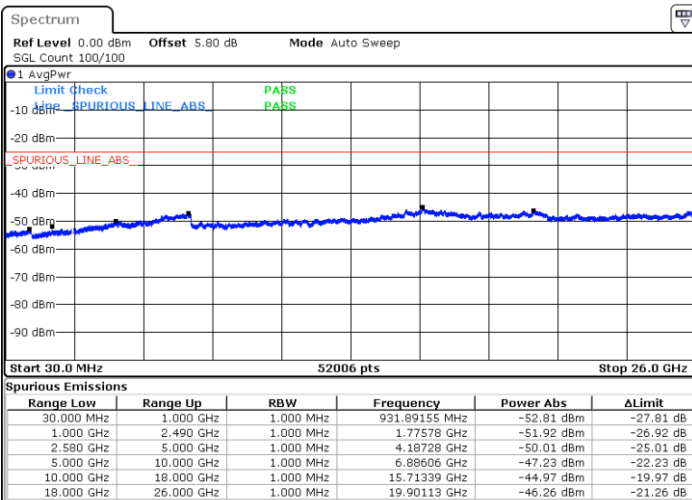

Date: 21.OCT.2018 10:11:38

Highest Channel / 16QAM

Date: 21.OCT.2018 10:12:32

LTE Band 7 / 20MHz

Lowest Channel / QPSK

Date: 21.OCT.2018 10:24:32

Lowest Channel / 16QAM

Date: 21.OCT.2018 10:25:26

LTE Band 7 / 20MHz

Middle Channel / QPSK

Middle Channel / 16QAM

Date: 21.OCT.2018 10:27:14

Date: 21.OCT.2018 10:26:20

Highest Channel / QPSK

Highest Channel / 16QAM

Date: 21.OCT.2018 10:28:08

Date: 21.OCT.2018 10:29:02

LTE Band 7 / 5MHz

Lowest Channel / 64QAM

Middle Channel / 64QAM

Date: 21.OCT.2018 10:34:23

Date: 21.OCT.2018 10:35:17

Highest Channel / 64QAM

Date: 21.OCT.2018 10:36:11