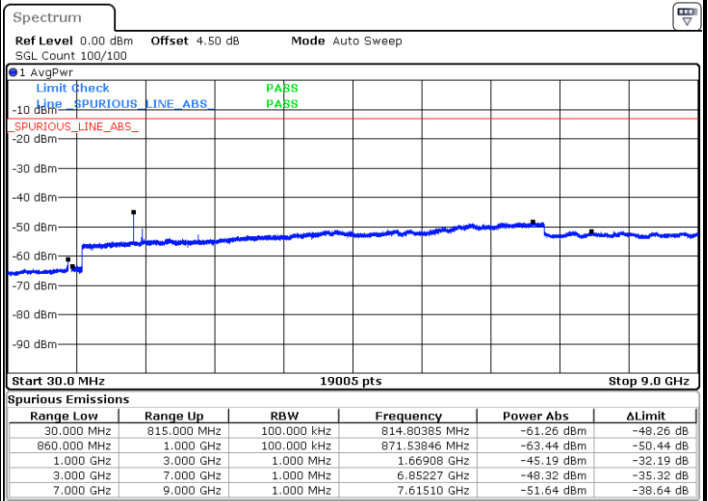

LTE Band 5 / 3MHz

Middle Channel / QPSK

Middle Channel / 16QAM

Date: 20.OCT.2018 19:26:33

Date: 20.OCT.2018 19:27:27

Highest Channel / QPSK

Highest Channel / 16QAM

Date: 20.OCT.2018 19:35:32

Date: 20.OCT.2018 19:36:26

LTE Band 5 / 5MHz

Lowest Channel / QPSK

Lowest Channel / 16QAM

Date: 20.OCT.2018 19:44:31

Date: 20.OCT.2018 19:45:25

Middle Channel / QPSK

Middle Channel / 16QAM

Date: 20.OCT.2018 19:47:00

Date: 20.OCT.2018 19:47:54

LTE Band 5 / 5MHz

Highest Channel / QPSK

Date: 20.OCT.2018 19:55:59

Highest Channel / 16QAM

Date: 20.OCT.2018 19:56:53

LTE Band 5 / 10MHz