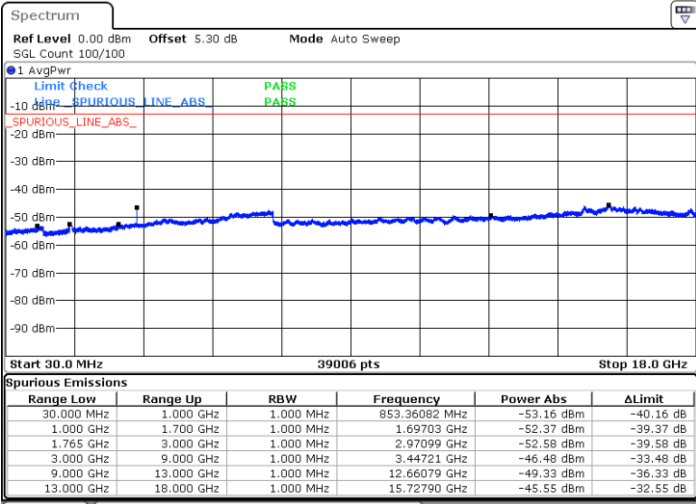

LTE Band 4 / 15MHz

Highest Channel / QPSK

Date: 20.OCT.2018 17:14:54

Highest Channel / 16QAM

Date: 20.OCT.2018 17:15:48

LTE Band 4 / 20MHz

Lowest Channel / QPSK

Date: 20.OCT.2018 17:21:53

Lowest Channel / 16QAM

Date: 20.OCT.2018 17:22:47

LTE Band 4 / 20MHz

Middle Channel / QPSK

Middle Channel / 16QAM

Date: 20.OCT.2018 17:24:22

Date: 20.OCT.2018 17:25:17

Highest Channel / QPSK

Highest Channel / 16QAM

Date: 20.OCT.2018 17:31:22

Date: 20.OCT.2018 17:32:16

LTE Band 4 / 1.4MHz

Lowest Channel / 64QAM

Middle Channel / 64QAM

Date: 20.OCT.2018 18:11:27

Date: 20.OCT.2018 18:12:22