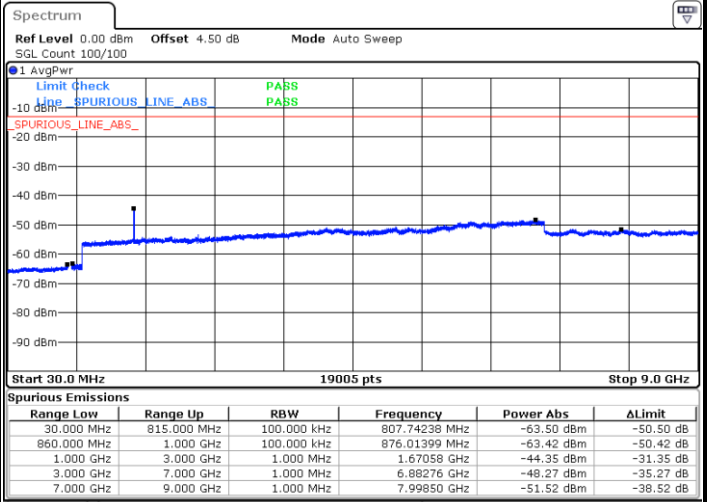

Date: 20.OCT.2018 19:03:37

Date: 20.OCT.2018 19:04:31

Middle Channel / QPSK

Middle Channel / 16QAM

Date: 20.OCT.2018 19:06:06

Date: 20.OCT.2018 19:07:00

LTE Band 5 / 1.4MHz

Highest Channel / QPSK

Date: 20.OCT.2018 19:15:05

Highest Channel / 16QAM

Date: 20.OCT.2018 19:15:59

LTE Band 5 / 3MHz

Lowest Channel / QPSK

Date: 20.OCT.2018 19:24:04

Lowest Channel / 16QAM

Date: 20.OCT.2018 19:24:58

LTE Band 5 / 3MHz

Middle Channel / QPSK

Middle Channel / 16QAM

Date: 20.OCT.2018 19:26:33

Date: 20.OCT.2018 19:27:27

Highest Channel / QPSK

Highest Channel / 16QAM

Date: 20.OCT.2018 19:35:32