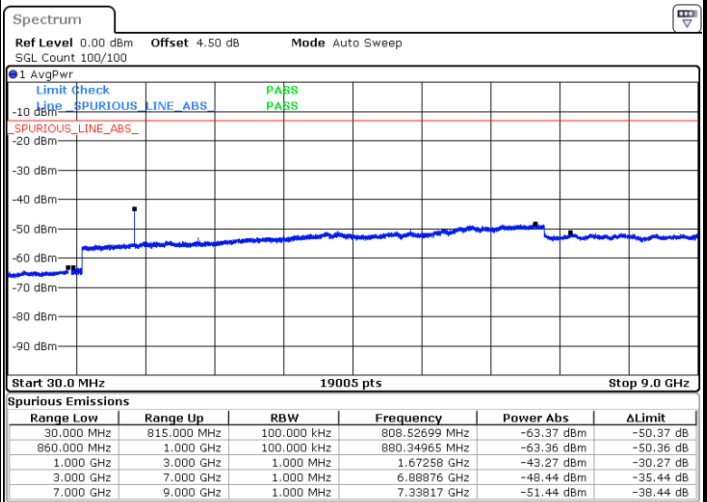

Middle Channel / 64QAM

Date: 20.OCT.2018 18:25:06

Date: 20.OCT.2018 18:26:01

Highest Channel / 64QAM

Date: 20.OCT.2018 18:26:56

LTE Band 5 / 1.4MHz

Lowest Channel / QPSK

Lowest Channel / 16QAM

Date: 20.OCT.2018 19:03:37

Date: 20.OCT.2018 19:04:31

Middle Channel / QPSK

Middle Channel / 16QAM

Date: 20.OCT.2018 19:06:06

Date: 20.OCT.2018 19:07:00

LTE Band 5 / 1.4MHz

Highest Channel / QPSK

Date: 20.OCT.2018 19:15:05

Highest Channel / 16QAM

Date: 20.OCT.2018 19:15:59

LTE Band 5 / 3MHz

Lowest Channel / QPSK

Date: 20.OCT.2018 19:24:04

Lowest Channel / 16QAM

Date: 20.OCT.2018 19:24:58