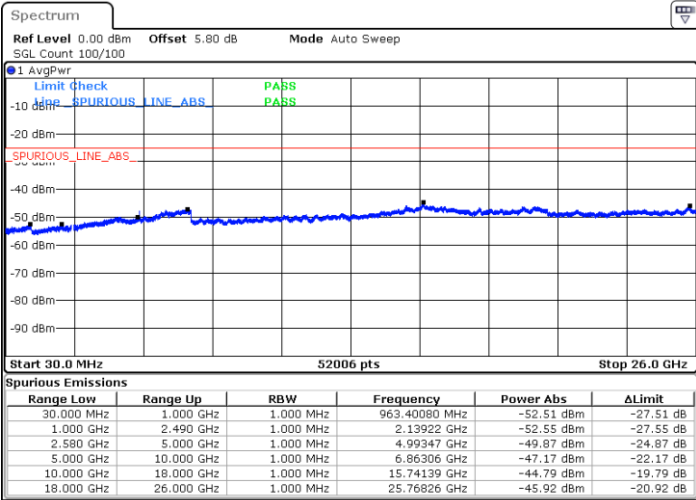

Date: 21.OCT.2018 09:37:46

Date: 21.OCT.2018 09:36:52

LTE Band 7 / 5MHz

Highest Channel / QPSK

Date: 21.OCT.2018 09:38:40

Highest Channel / 16QAM

Date: 21.OCT.2018 09:39:34

LTE Band 7 / 10MHz

Lowest Channel / QPSK

Date: 21.OCT.2018 09:51:33

Lowest Channel / 16QAM

Date: 21.OCT.2018 09:52:27

LTE Band 7 / 10MHz

Middle Channel / QPSK

Middle Channel / 16QAM

Date: 21.OCT.2018 09:54:15

Date: 21.OCT.2018 09:53:21

Highest Channel / QPSK

Highest Channel / 16QAM

Date: 21.OCT.2018 09:55:09

Date: 21.OCT.2018 09:56:03

LTE Band 7 / 15MHz

Lowest Channel / QPSK

Lowest Channel / 16QAM