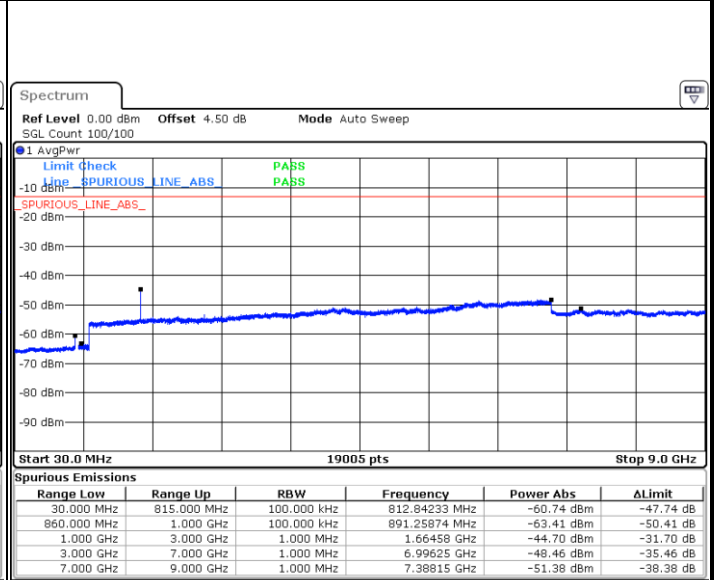

Date: 20.OCT.2018 19:47:00

Date: 20.OCT.2018 19:47:54

LTE Band 5 / 5MHz

Highest Channel / QPSK

Date: 20.OCT.2018 19:55:59

Highest Channel / 16QAM

Date: 20.OCT.2018 19:56:53

LTE Band 5 / 10MHz

Lowest Channel / QPSK

Date: 20.OCT.2018 20:04:57

Lowest Channel / 16QAM

Date: 20.OCT.2018 20:05:52

LTE Band 5 / 10MHz

Middle Channel / QPSK

Date: 20.OCT.2018 20:07:26

Middle Channel / 16QAM

Date: 20.OCT.2018 20:08:21

Highest Channel / QPSK

Date: 20.OCT.2018 20:16:25

Highest Channel / 16QAM

Date: 20.OCT.2018 20:17:20

LTE Band 5 / 1.4MHz

Lowest Channel / 64QAM

Middle Channel / 64QAM