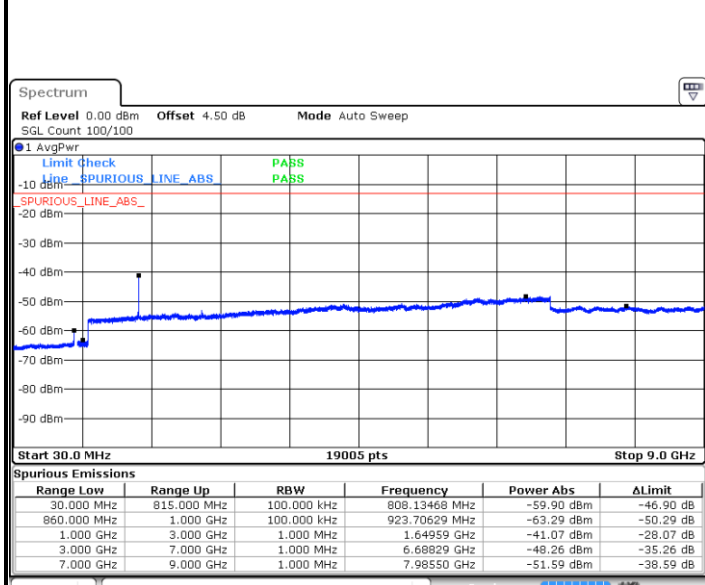

Date: 20.OCT.2018 19:36:26

LTE Band 5 / 5MHz

Lowest Channel / QPSK

Lowest Channel / 16QAM

Date: 20.OCT.2018 19:44:31

Date: 20.OCT.2018 19:45:25

Middle Channel / QPSK

Middle Channel / 16QAM

Date: 20.OCT.2018 19:47:00

Date: 20.OCT.2018 19:47:54

LTE Band 5 / 5MHz

Highest Channel / QPSK

Date: 20.OCT.2018 19:55:59

Highest Channel / 16QAM

Date: 20.OCT.2018 19:56:53

LTE Band 5 / 10MHz

Lowest Channel / QPSK

Date: 20.OCT.2018 20:04:57

Lowest Channel / 16QAM

Date: 20.OCT.2018 20:05:52

LTE Band 5 / 10MHz

Middle Channel / QPSK

Date: 20.OCT.2018 20:07:26

Middle Channel / 16QAM

Date: 20.OCT.2018 20:08:21

Highest Channel / QPSK

Date: 20.OCT.2018 20:16:25

Highest Channel / 16QAM

Date: 20.OCT.2018 20:17:20

LTE Band 5 / 1.4MHz

Lowest Channel / 64QAM

Middle Channel / 64QAM