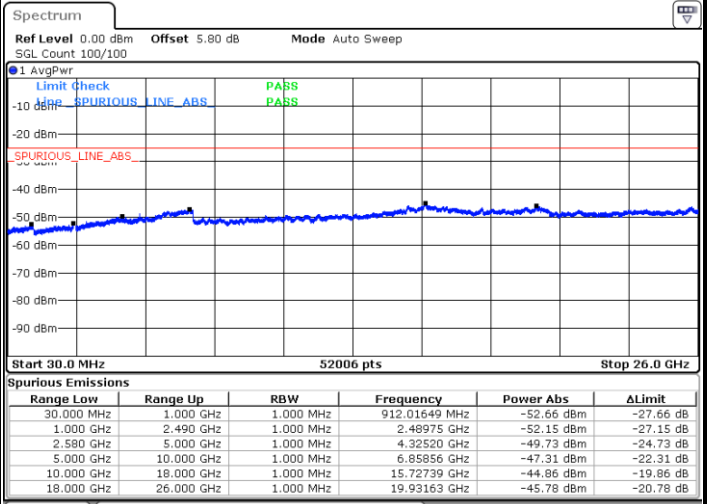

Date: 20.OCT.2018 21:05:21

Highest Channel / 64QAM

Date: 20.OCT.2018 21:09:50

LTE Band 5 / 5MHz

Lowest Channel / 64QAM

Middle Channel / 64QAM

Date: 20.OCT.2018 21:14:20

Date: 20.OCT.2018 21:15:34

Highest Channel / 64QAM

Date: 20.OCT.2018 21:20:04

LTE Band 5 / 10MHz

Lowest Channel / 64QAM

Middle Channel / 64QAM

Date: 20.OCT.2018 21:24:33

Date: 20.OCT.2018 21:25:47

Highest Channel / 64QAM

Date: 20.OCT.2018 21:30:17

LTE Band 7 / 5MHz

Lowest Channel / QPSK

Lowest Channel / 16QAM

Date: 21.OCT.2018 09:35:05

Date: 21.OCT.2018 09:35:59

Middle Channel / QPSK

Middle Channel / 16QAM

Date: 21.OCT.2018 09:37:46

Date: 21.OCT.2018 09:36:52

LTE Band 7 / 5MHz

Highest Channel / QPSK

Date: 21.OCT.2018 09:38:40

Highest Channel / 16QAM

Date: 21.OCT.2018 09:39:34

LTE Band 7 / 10MHz