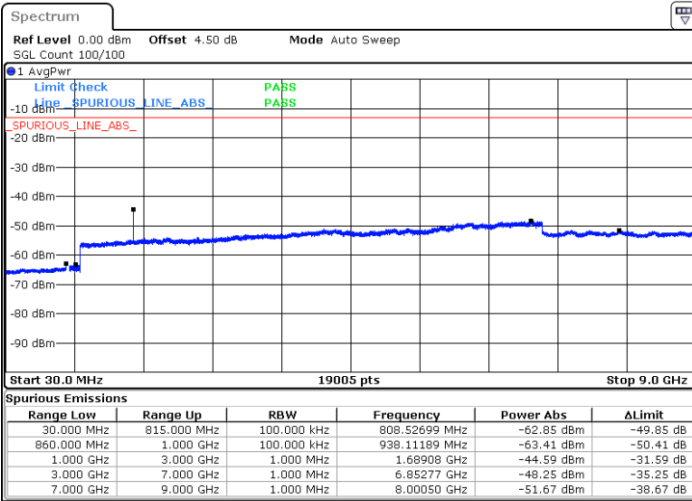

Date: 20.OCT.2018 20:53:53

Date: 20.OCT.2018 20:55:07

Highest Channel / 64QAM

Date: 20.OCT.2018 20:59:37

LTE Band 5 / 3MHz

Lowest Channel / 64QAM

Middle Channel / 64QAM

Date: 20.OCT.2018 21:04:06

Date: 20.OCT.2018 21:05:21

Highest Channel / 64QAM

Date: 20.OCT.2018 21:09:50

LTE Band 5 / 5MHz

Lowest Channel / 64QAM

Middle Channel / 64QAM

Date: 20.OCT.2018 21:14:20

Date: 20.OCT.2018 21:15:34

Highest Channel / 64QAM

Date: 20.OCT.2018 21:20:04

LTE Band 5 / 10MHz

Lowest Channel / 64QAM

Middle Channel / 64QAM

Date: 20.OCT.2018 21:24:33

Date: 20.OCT.2018 21:25:47

Highest Channel / 64QAM