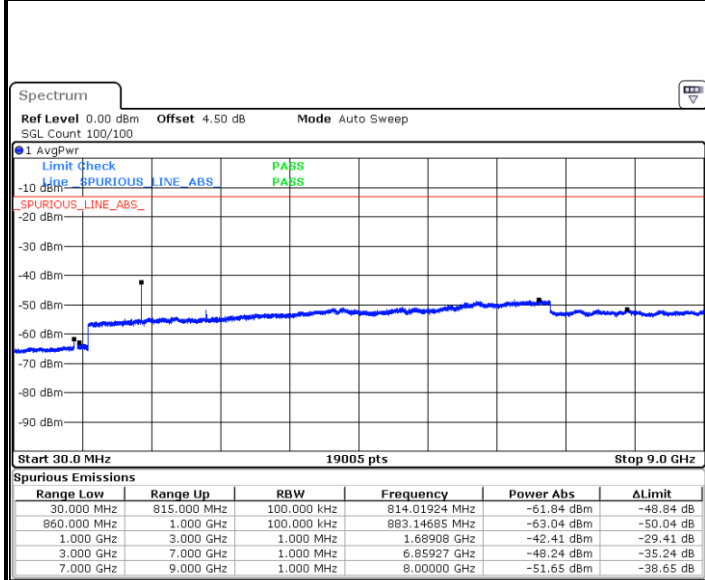

Date: 20.OCT.2018 19:36:26

LTE Band 5 / 5MHz

Lowest Channel / QPSK

Lowest Channel / 16QAM

Date: 20.OCT.2018 19:44:31

Date: 20.OCT.2018 19:45:25

Middle Channel / QPSK

Middle Channel / 16QAM

Date: 20.OCT.2018 19:47:00

Date: 20.OCT.2018 19:47:54

LTE Band 5 / 5MHz

Highest Channel / QPSK

Date: 20.OCT.2018 19:55:59

Highest Channel / 16QAM

Date: 20.OCT.2018 19:56:53

LTE Band 5 / 10MHz

Lowest Channel / QPSK

Date: 20.OCT.2018 20:04:57

Lowest Channel / 16QAM

Date: 20.OCT.2018 20:05:52

LTE Band 5 / 10MHz

Middle Channel / QPSK

Date: 20.OCT.2018 20:07:26

Middle Channel / 16QAM

Date: 20.OCT.2018 20:08:21

Highest Channel / QPSK

Date: 20.OCT.2018 20:16:25

Highest Channel / 16QAM

Date: 20.OCT.2018 20:17:20

LTE Band 5 / 1.4MHz

Lowest Channel / 64QAM

Middle Channel / 64QAM