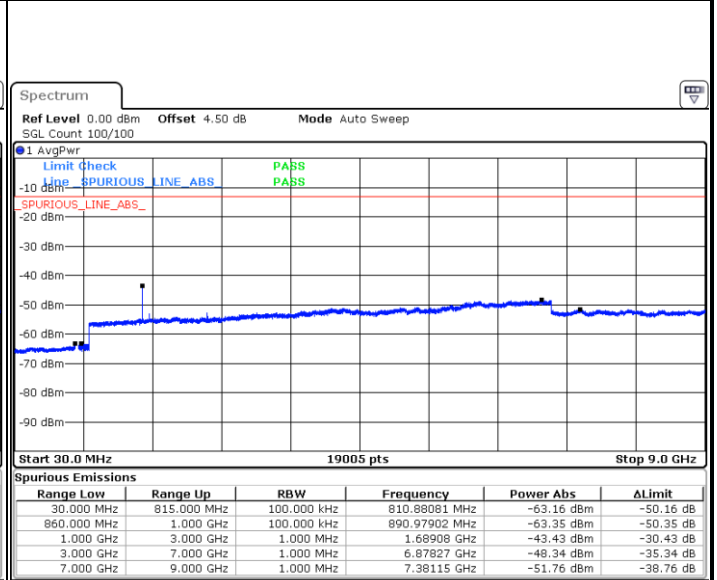

Date: 20.OCT.2018 19:36:26

LTE Band 5 / 5MHz

Lowest Channel / QPSK

Lowest Channel / 16QAM

Date: 20.OCT.2018 19:44:31

Date: 20.OCT.2018 19:45:25

Middle Channel / QPSK

Middle Channel / 16QAM

Date: 20.OCT.2018 19:47:00

Date: 20.OCT.2018 19:47:54

LTE Band 5 / 5MHz

Highest Channel / QPSK

Date: 20.OCT.2018 19:55:59

Highest Channel / 16QAM

Date: 20.OCT.2018 19:56:53

LTE Band 5 / 10MHz

Lowest Channel / QPSK

Date: 20.OCT.2018 20:04:57

Lowest Channel / 16QAM

Date: 20.OCT.2018 20:05:52

LTE Band 5 / 10MHz

Middle Channel / QPSK

Date: 20.OCT.2018 20:07:26

Middle Channel / 16QAM

Date: 20.OCT.2018 20:08:21

Highest Channel / QPSK

Date: 20.OCT.2018 20:16:25

Highest Channel / 16QAM

Date: 20.OCT.2018 20:17:20

LTE Band 5 / 1.4MHz

Lowest Channel / 64QAM

Middle Channel / 64QAM