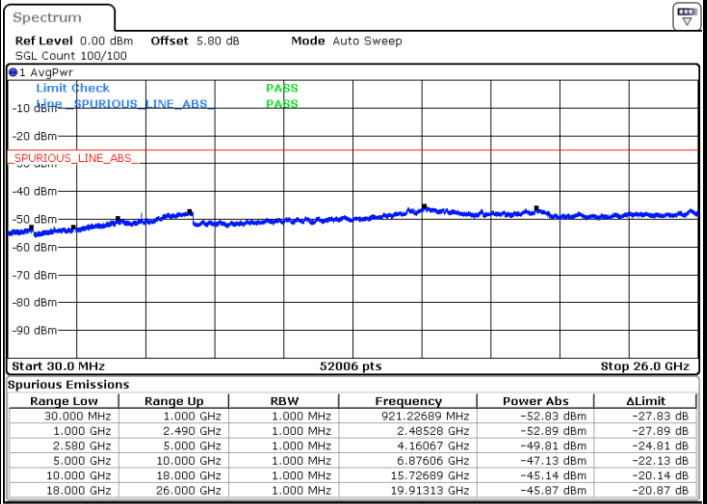

Highest Channel / 64QAM

Date: 20.OCT.2018 21:20:04

LTE Band 5 / 10MHz

Lowest Channel / 64QAM

Middle Channel / 64QAM

Date: 20.OCT.2018 21:24:33

Date: 20.OCT.2018 21:25:47

Highest Channel / 64QAM

Date: 20.OCT.2018 21:30:17

LTE Band 7 / 5MHz

Lowest Channel / QPSK

Lowest Channel / 16QAM

Date: 21.OCT.2018 09:35:05

Date: 21.OCT.2018 09:35:59

Middle Channel / QPSK

Middle Channel / 16QAM

Date: 21.OCT.2018 09:37:46

Date: 21.OCT.2018 09:36:52

LTE Band 7 / 5MHz

Highest Channel / QPSK

Date: 21.OCT.2018 09:38:40

Highest Channel / 16QAM

Date: 21.OCT.2018 09:39:34

LTE Band 7 / 10MHz