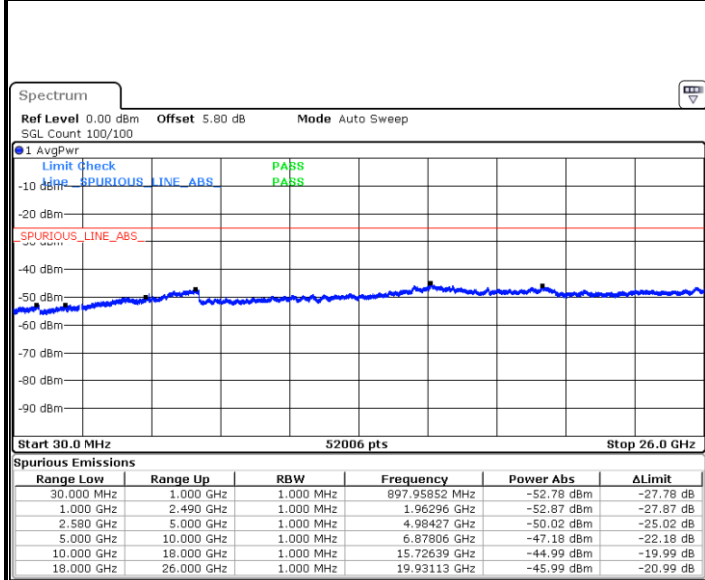

Date: 20.OCT.2018 21:05:21

Highest Channel / 64QAM

Date: 20.OCT.2018 21:09:50

LTE Band 5 / 5MHz

Lowest Channel / 64QAM

Middle Channel / 64QAM

Date: 20.OCT.2018 21:14:20

Date: 20.OCT.2018 21:15:34

Highest Channel / 64QAM

Date: 20.OCT.2018 21:20:04

LTE Band 5 / 10MHz

Lowest Channel / 64QAM

Middle Channel / 64QAM

Date: 20.OCT.2018 21:24:33

Date: 20.OCT.2018 21:25:47

Highest Channel / 64QAM

Date: 20.OCT.2018 21:30:17

LTE Band 7 / 5MHz

Lowest Channel / QPSK

Lowest Channel / 16QAM

Date: 21.OCT.2018 09:35:05

Date: 21.OCT.2018 09:35:59

Middle Channel / QPSK

Middle Channel / 16QAM

Date: 21.OCT.2018 09:37:46

Date: 21.OCT.2018 09:36:52

LTE Band 7 / 5MHz

Highest Channel / QPSK

Date: 21.OCT.2018 09:38:40

Highest Channel / 16QAM

Date: 21.OCT.2018 09:39:34

LTE Band 7 / 10MHz