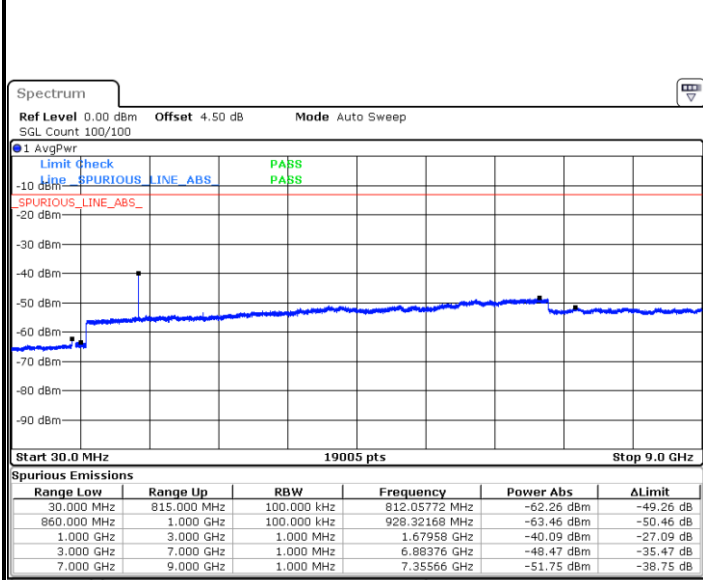

Date: 20.OCT.2018 19:47:00

Date: 20.OCT.2018 19:47:54

LTE Band 5 / 5MHz

Highest Channel / QPSK

Date: 20.OCT.2018 19:55:59

Highest Channel / 16QAM

Date: 20.OCT.2018 19:56:53

LTE Band 5 / 10MHz

Lowest Channel / QPSK

Date: 20.OCT.2018 20:04:57

Lowest Channel / 16QAM

Date: 20.OCT.2018 20:05:52

LTE Band 5 / 10MHz

Middle Channel / QPSK

Date: 20.OCT.2018 20:07:26

Middle Channel / 16QAM

Date: 20.OCT.2018 20:08:21

Highest Channel / QPSK

Date: 20.OCT.2018 20:16:25

Highest Channel / 16QAM

Date: 20.OCT.2018 20:17:20

LTE Band 5 / 1.4MHz

Lowest Channel / 64QAM

Middle Channel / 64QAM

Date: 20.OCT.2018 20:53:53

Date: 20.OCT.2018 20:55:07

Highest Channel / 64QAM

Date: 20.OCT.2018 20:59:37

LTE Band 5 / 3MHz

Lowest Channel / 64QAM

Middle Channel / 64QAM

Date: 20.OCT.2018 21:04:06