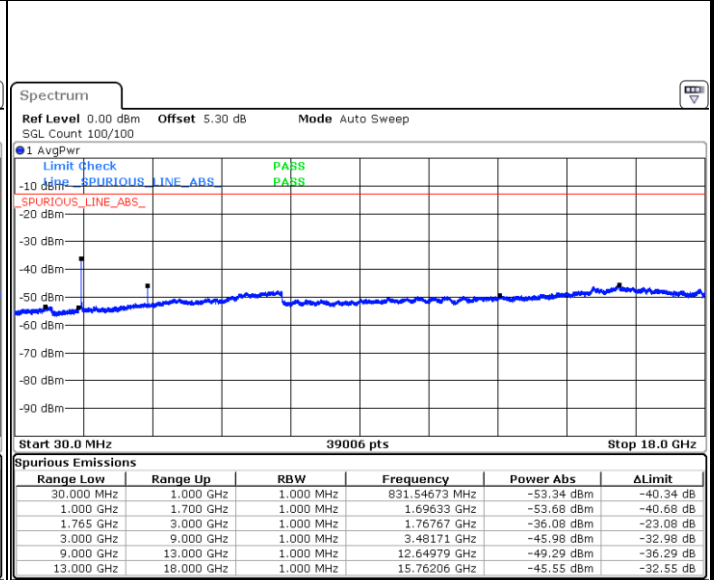

LTE Band 4 / 15MHz

Highest Channel / QPSK

Date: 20.OCT.2018 17:14:54

Highest Channel / 16QAM

Date: 20.OCT.2018 17:15:48

LTE Band 4 / 20MHz

Lowest Channel / QPSK

Date: 20.OCT.2018 17:21:53

Lowest Channel / 16QAM

Date: 20.OCT.2018 17:22:47

LTE Band 4 / 20MHz

Middle Channel / QPSK

Middle Channel / 16QAM

Date: 20.OCT.2018 17:24:22

Date: 20.OCT.2018 17:25:17

Highest Channel / QPSK

Highest Channel / 16QAM

Date: 20.OCT.2018 17:31:22

Date: 20.OCT.2018 17:32:16

LTE Band 4 / 1.4MHz

Lowest Channel / 64QAM

Middle Channel / 64QAM

Date: 20.OCT.2018 18:11:27

Date: 20.OCT.2018 18:12:22