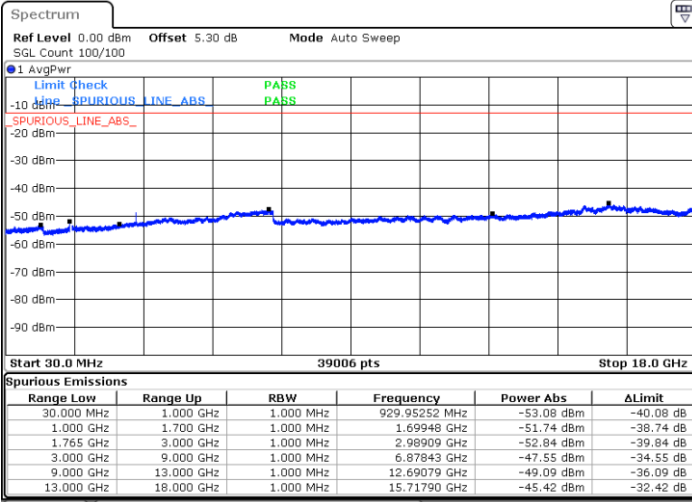

Highest Channel / 16QAM

Date: 20.OCT.2018 17:31:22

Date: 20.OCT.2018 17:32:16

LTE Band 4 / 1.4MHz

Lowest Channel / 64QAM

Middle Channel / 64QAM

Date: 20.OCT.2018 18:11:27

Date: 20.OCT.2018 18:12:22

Highest Channel / 64QAM

Date: 20.OCT.2018 18:13:16

LTE Band 4 / 3MHz

Lowest Channel / 64QAM

Middle Channel / 64QAM

Date: 20.OCT.2018 18:14:11

Date: 20.OCT.2018 18:15:06

Highest Channel / 64QAM

Date: 20.OCT.2018 18:16:00

LTE Band 4 / 5MHz

Lowest Channel / 64QAM

Middle Channel / 64QAM

Date: 20.OCT.2018 18:16:55

Date: 20.OCT.2018 18:17:49

Highest Channel / 64QAM

Date: 20.OCT.2018 18:18:44

LTE Band 4 / 10MHz

Lowest Channel / 64QAM

Middle Channel / 64QAM

Date: 20.OCT.2018 18:19:39

Date: 20.OCT.2018 18:20:33

Highest Channel / 64QAM

Date: 20.OCT.2018 18:21:28

LTE Band 4 / 15MHz