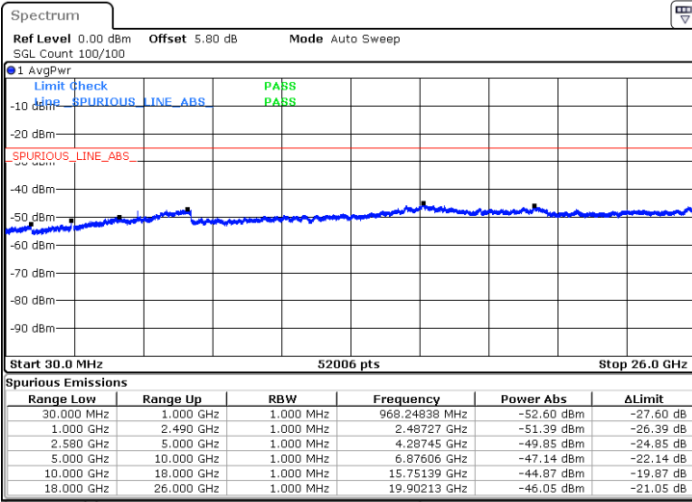

Lowest Channel / QPSK

Date: 21.OCT.2018 09:51:33

Lowest Channel / 16QAM

Date: 21.OCT.2018 09:52:27

LTE Band 7 / 10MHz

Middle Channel / QPSK

Middle Channel / 16QAM

Date: 21.OCT.2018 09:54:15

Date: 21.OCT.2018 09:53:21

Highest Channel / QPSK

Highest Channel / 16QAM

Date: 21.OCT.2018 09:55:09

Date: 21.OCT.2018 09:56:03

LTE Band 7 / 15MHz

Lowest Channel / QPSK

Lowest Channel / 16QAM

Date: 21.OCT.2018 10:08:03

Date: 21.OCT.2018 10:08:57

Middle Channel / QPSK

Middle Channel / 16QAM

Date: 21.OCT.2018 10:10:45

Date: 21.OCT.2018 10:09:51

LTE Band7 / 15MHz

Highest Channel / QPSK