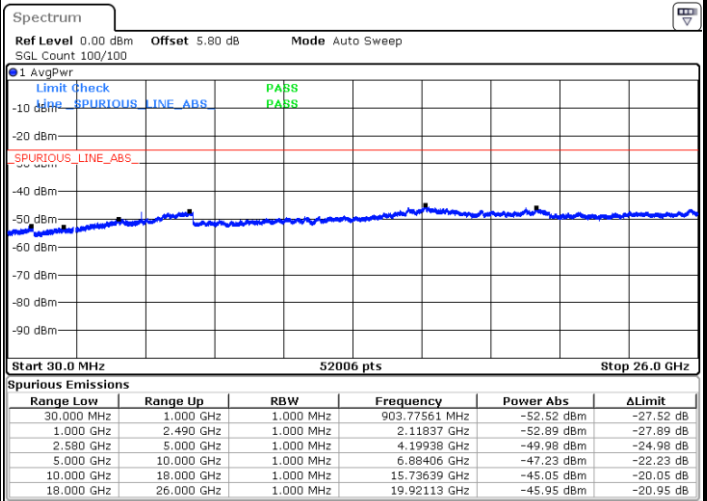

Lowest Channel / QPSK

Date: 21.OCT.2018 09:51:33

Lowest Channel / 16QAM

Date: 21.OCT.2018 09:52:27

LTE Band 7 / 10MHz

Middle Channel / QPSK

Middle Channel / 16QAM

Date: 21.OCT.2018 09:54:15

Date: 21.OCT.2018 09:53:21

Highest Channel / QPSK

Highest Channel / 16QAM

Date: 21.OCT.2018 09:55:09

Date: 21.OCT.2018 09:56:03

LTE Band 7 / 15MHz

Lowest Channel / QPSK

Lowest Channel / 16QAM

Date: 21.OCT.2018 10:08:03

Date: 21.OCT.2018 10:08:57

Middle Channel / QPSK

Middle Channel / 16QAM

Date: 21.OCT.2018 10:10:45

Date: 21.OCT.2018 10:09:51

LTE Band7 / 15MHz

Highest Channel / QPSK

Date: 21.OCT.2018 10:11:38

Highest Channel / 16QAM

Date: 21.OCT.2018 10:12:32

LTE Band 7 / 20MHz

Lowest Channel / QPSK

Date: 21.OCT.2018 10:24:32

Lowest Channel / 16QAM

Date: 21.OCT.2018 10:25:26