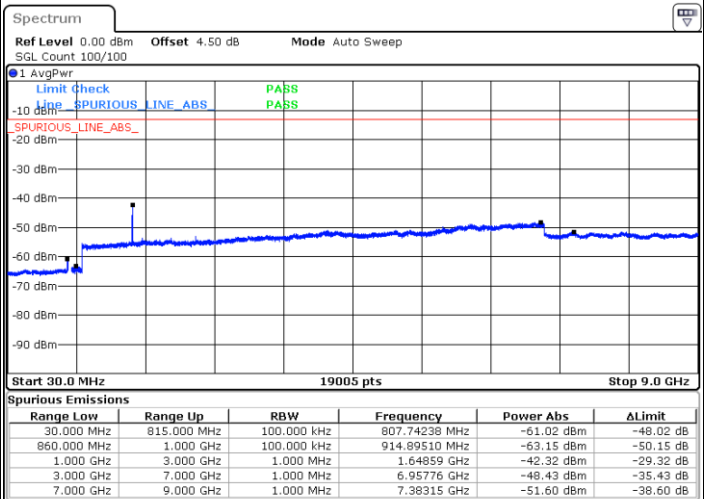

Date: 20.OCT.2018 19:03:37

Date: 20.OCT.2018 19:04:31

Middle Channel / QPSK

Middle Channel / 16QAM

Date: 20.OCT.2018 19:06:06

Date: 20.OCT.2018 19:07:00

LTE Band 5 / 1.4MHz

Highest Channel / QPSK

Date: 20.OCT.2018 19:15:05

Highest Channel / 16QAM

Date: 20.OCT.2018 19:15:59

LTE Band 5 / 3MHz

Lowest Channel / QPSK

Date: 20.OCT.2018 19:24:04

Lowest Channel / 16QAM

Date: 20.OCT.2018 19:24:58

LTE Band 5 / 3MHz

Middle Channel / QPSK

Middle Channel / 16QAM

Date: 20.OCT.2018 19:26:33

Date: 20.OCT.2018 19:27:27

Highest Channel / QPSK

Highest Channel / 16QAM

Date: 20.OCT.2018 19:35:32