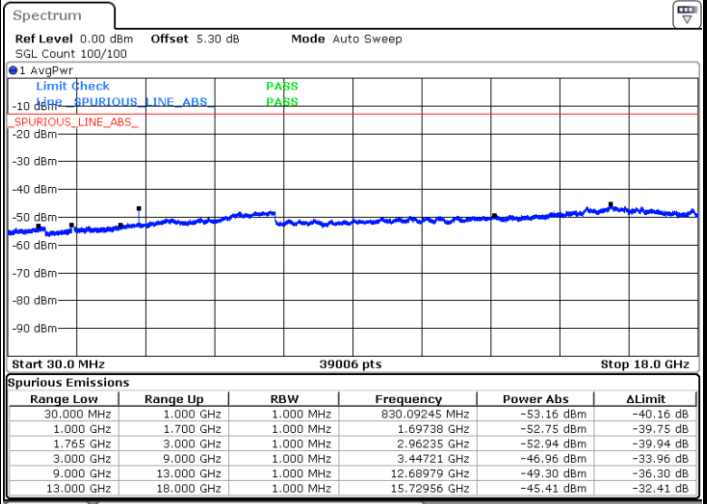

LTE Band 4 / 15MHz

Highest Channel / QPSK

Date: 20.OCT.2018 17:14:54

Highest Channel / 16QAM

Date: 20.OCT.2018 17:15:48

LTE Band 4 / 20MHz

Lowest Channel / QPSK

Date: 20.OCT.2018 17:21:53

Lowest Channel / 16QAM

Date: 20.OCT.2018 17:22:47

LTE Band 4 / 20MHz

Middle Channel / QPSK

Middle Channel / 16QAM

Date: 20.OCT.2018 17:24:22

Date: 20.OCT.2018 17:25:17

Highest Channel / QPSK

Highest Channel / 16QAM

Date: 20.OCT.2018 17:31:22

Date: 20.OCT.2018 17:32:16

LTE Band 4 / 1.4MHz

Lowest Channel / 64QAM

Middle Channel / 64QAM

Date: 20.OCT.2018 18:11:27

Date: 20.OCT.2018 18:12:22

Highest Channel / 64QAM

Date: 20.OCT.2018 18:13:16

LTE Band 4 / 3MHz

Lowest Channel / 64QAM

Middle Channel / 64QAM

Date: 20.OCT.2018 18:14:11

Date: 20.OCT.2018 18:15:06

Highest Channel / 64QAM