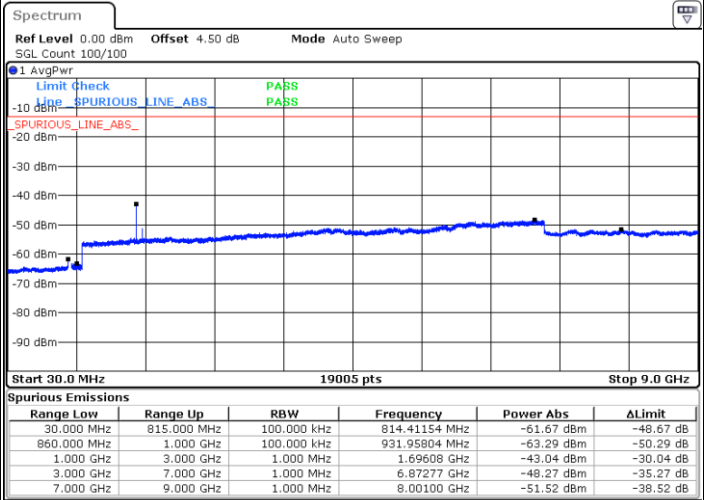

Middle Channel / 64QAM

Date: 20.OCT.2018 18:25:06

Date: 20.OCT.2018 18:26:01

Highest Channel / 64QAM

Date: 20.OCT.2018 18:26:56

LTE Band 5 / 1.4MHz

Lowest Channel / QPSK

Lowest Channel / 16QAM

Date: 20.OCT.2018 19:03:37

Date: 20.OCT.2018 19:04:31

Middle Channel / QPSK

Middle Channel / 16QAM

Date: 20.OCT.2018 19:06:06

Date: 20.OCT.2018 19:07:00

LTE Band 5 / 1.4MHz

Highest Channel / QPSK

Date: 20.OCT.2018 19:15:05

Highest Channel / 16QAM

Date: 20.OCT.2018 19:15:59

LTE Band 5 / 3MHz

Lowest Channel / QPSK

Date: 20.OCT.2018 19:24:04

Lowest Channel / 16QAM

Date: 20.OCT.2018 19:24:58