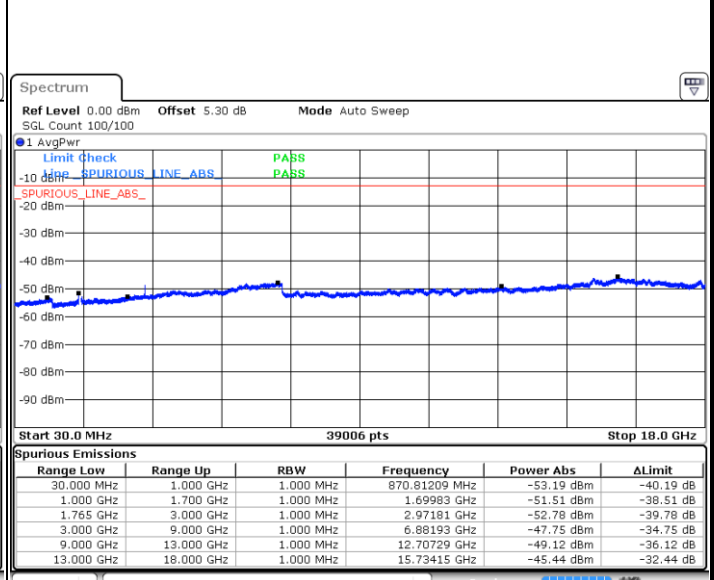

LTE Band 4 / 15MHz

Highest Channel / QPSK

Date: 20.OCT.2018 17:14:54

Highest Channel / 16QAM

Date: 20.OCT.2018 17:15:48

LTE Band 4 / 20MHz

Lowest Channel / QPSK

Date: 20.OCT.2018 17:21:53

Lowest Channel / 16QAM

Date: 20.OCT.2018 17:22:47

LTE Band 4 / 20MHz

Middle Channel / QPSK

Middle Channel / 16QAM

Date: 20.OCT.2018 17:24:22

Date: 20.OCT.2018 17:25:17

Highest Channel / QPSK

Highest Channel / 16QAM

Date: 20.OCT.2018 17:31:22

Date: 20.OCT.2018 17:32:16

LTE Band 4 / 1.4MHz

Lowest Channel / 64QAM

Middle Channel / 64QAM

Date: 20.OCT.2018 18:11:27

Date: 20.OCT.2018 18:12:22