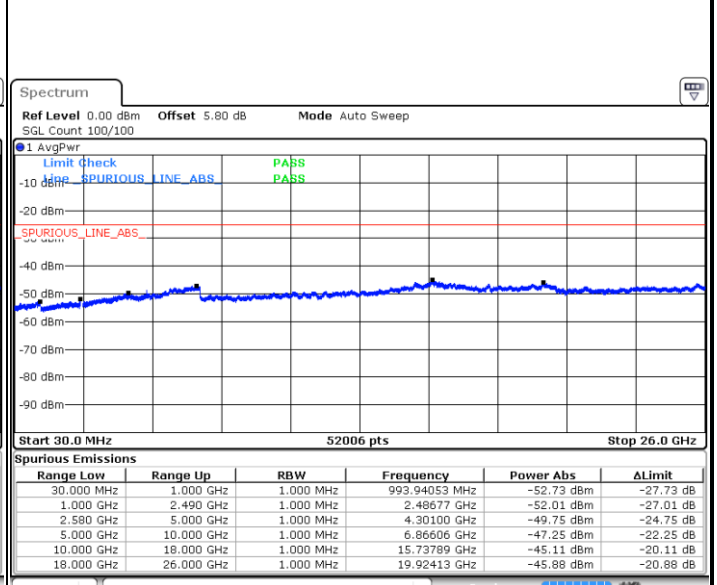

Highest Channel / 64QAM

Date: 20.OCT.2018 21:20:04

LTE Band 5 / 10MHz

Lowest Channel / 64QAM

Middle Channel / 64QAM

Date: 20.OCT.2018 21:24:33

Date: 20.OCT.2018 21:25:47

Highest Channel / 64QAM

Date: 20.OCT.2018 21:30:17

LTE Band 7 / 5MHz

Lowest Channel / QPSK

Lowest Channel / 16QAM

Date: 21.OCT.2018 09:35:05

Date: 21.OCT.2018 09:35:59

Middle Channel / QPSK

Middle Channel / 16QAM

Date: 21.OCT.2018 09:37:46

Date: 21.OCT.2018 09:36:52

LTE Band 7 / 5MHz

Highest Channel / QPSK

Date: 21.OCT.2018 09:38:40

Highest Channel / 16QAM

Date: 21.OCT.2018 09:39:34

LTE Band 7 / 10MHz

Lowest Channel / QPSK

Date: 21.OCT.2018 09:51:33

Lowest Channel / 16QAM

Date: 21.OCT.2018 09:52:27

LTE Band 7 / 10MHz

Middle Channel / QPSK

Middle Channel / 16QAM

Date: 21.OCT.2018 09:54:15