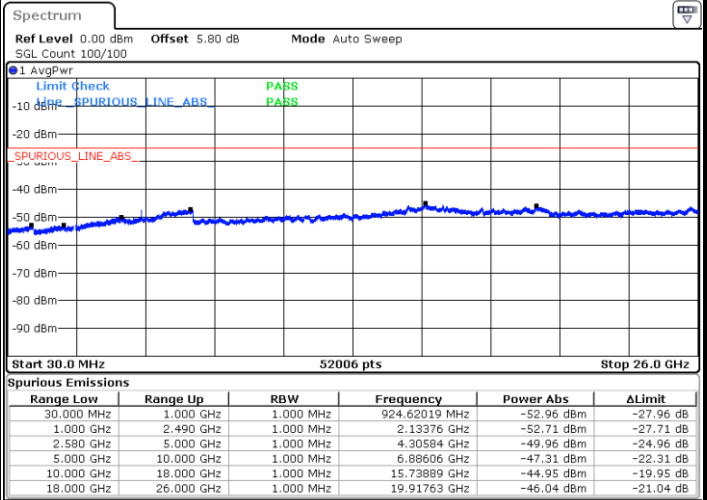

Date: 21.OCT.2018 09:37:46

Date: 21.OCT.2018 09:36:52

LTE Band 7 / 5MHz

Highest Channel / QPSK

Date: 21.OCT.2018 09:38:40

Highest Channel / 16QAM

Date: 21.OCT.2018 09:39:34

LTE Band 7 / 10MHz

Lowest Channel / QPSK

Date: 21.OCT.2018 09:51:33

Lowest Channel / 16QAM

Date: 21.OCT.2018 09:52:27

LTE Band 7 / 10MHz

Middle Channel / QPSK

Middle Channel / 16QAM

Date: 21.OCT.2018 09:54:15

Date: 21.OCT.2018 09:53:21

Highest Channel / QPSK

Highest Channel / 16QAM

Date: 21.OCT.2018 09:55:09

Date: 21.OCT.2018 09:56:03

LTE Band 7 / 15MHz

Lowest Channel / QPSK

Lowest Channel / 16QAM