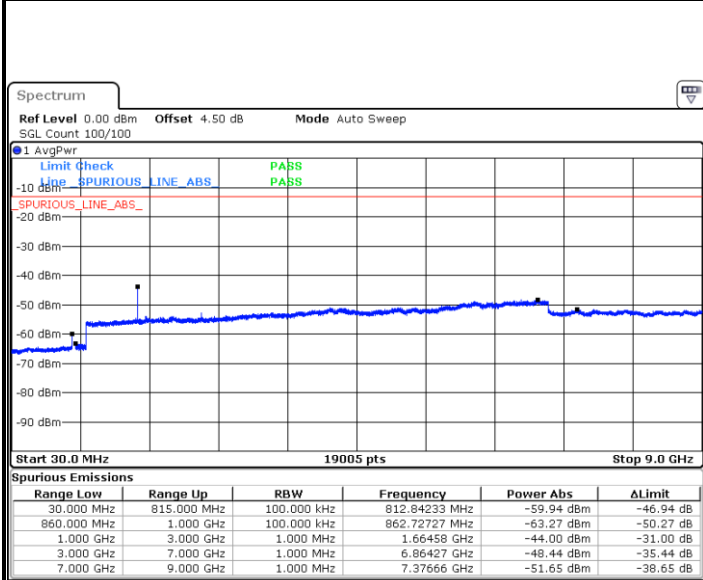

Date: 20.OCT.2018 19:47:00

Date: 20.OCT.2018 19:47:54

LTE Band 5 / 5MHz

Highest Channel / QPSK

Date: 20.OCT.2018 19:55:59

Highest Channel / 16QAM

Date: 20.OCT.2018 19:56:53

LTE Band 5 / 10MHz

Lowest Channel / QPSK

Date: 20.OCT.2018 20:04:57

Lowest Channel / 16QAM

Date: 20.OCT.2018 20:05:52

LTE Band 5 / 10MHz

Middle Channel / QPSK

Date: 20.OCT.2018 20:07:26

Middle Channel / 16QAM

Date: 20.OCT.2018 20:08:21

Highest Channel / QPSK

Date: 20.OCT.2018 20:16:25

Highest Channel / 16QAM

Date: 20.OCT.2018 20:17:20

LTE Band 5 / 1.4MHz

Lowest Channel / 64QAM

Middle Channel / 64QAM

Date: 20.OCT.2018 20:53:53

Date: 20.OCT.2018 20:55:07

Highest Channel / 64QAM

Date: 20.OCT.2018 20:59:37

LTE Band 5 / 3MHz

Lowest Channel / 64QAM

Middle Channel / 64QAM

Date: 20.OCT.2018 21:04:06