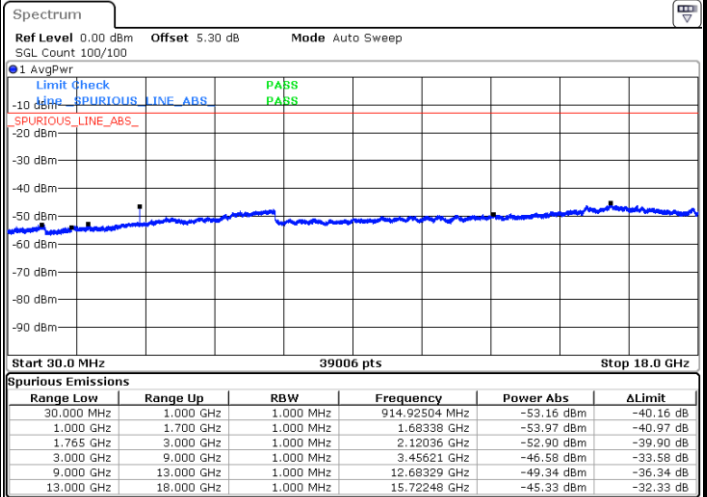

Date: 20.OCT.2018 18:16:00

LTE Band 4 / 5MHz

Lowest Channel / 64QAM

Middle Channel / 64QAM

Date: 20.OCT.2018 18:16:55

Date: 20.OCT.2018 18:17:49

Highest Channel / 64QAM

Date: 20.OCT.2018 18:18:44

LTE Band 4 / 10MHz

Lowest Channel / 64QAM

Middle Channel / 64QAM

Date: 20.OCT.2018 18:19:39

Date: 20.OCT.2018 18:20:33

Highest Channel / 64QAM

Date: 20.OCT.2018 18:21:28

LTE Band 4 / 15MHz