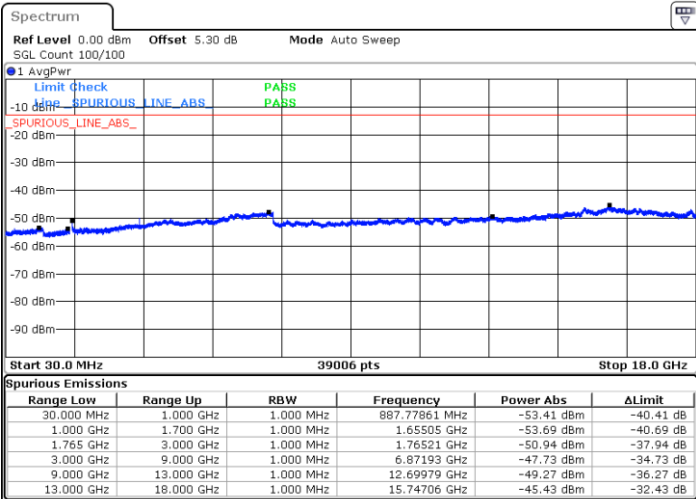

Lowest Channel / 16QAM

Date: 20.OCT.2018 17:22:47

LTE Band 4 / 20MHz

Middle Channel / QPSK

Middle Channel / 16QAM

Date: 20.OCT.2018 17:24:22

Date: 20.OCT.2018 17:25:17

Highest Channel / QPSK

Highest Channel / 16QAM

Date: 20.OCT.2018 17:31:22

Date: 20.OCT.2018 17:32:16

LTE Band 4 / 1.4MHz

Lowest Channel / 64QAM

Middle Channel / 64QAM

Date: 20.OCT.2018 18:11:27

Date: 20.OCT.2018 18:12:22

Highest Channel / 64QAM

Date: 20.OCT.2018 18:13:16

LTE Band 4 / 3MHz

Lowest Channel / 64QAM

Middle Channel / 64QAM

Date: 20.OCT.2018 18:14:11

Date: 20.OCT.2018 18:15:06

Highest Channel / 64QAM