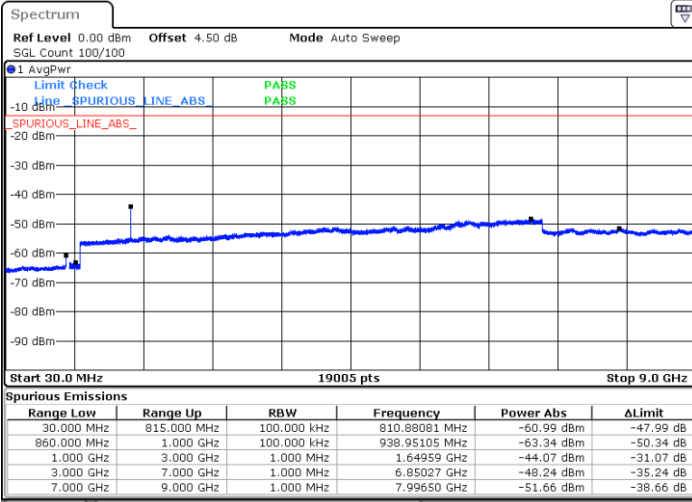

Date: 20.OCT.2018 21:05:21

Highest Channel / 64QAM

Date: 20.OCT.2018 21:09:50

LTE Band 5 / 5MHz

Lowest Channel / 64QAM

Middle Channel / 64QAM

Date: 20.OCT.2018 21:14:20

Date: 20.OCT.2018 21:15:34

Highest Channel / 64QAM

Date: 20.OCT.2018 21:20:04

LTE Band 5 / 10MHz

Lowest Channel / 64QAM

Middle Channel / 64QAM

Date: 20.OCT.2018 21:24:33

Date: 20.OCT.2018 21:25:47

Highest Channel / 64QAM

Date: 20.OCT.2018 21:30:17

LTE Band 7 / 5MHz

Lowest Channel / QPSK

Lowest Channel / 16QAM

Date: 21.OCT.2018 09:35:05

Date: 21.OCT.2018 09:35:59

Middle Channel / QPSK

Middle Channel / 16QAM

Date: 21.OCT.2018 09:37:46

Date: 21.OCT.2018 09:36:52

LTE Band 7 / 5MHz

Highest Channel / QPSK

Date: 21.OCT.2018 09:38:40

Highest Channel / 16QAM

Date: 21.OCT.2018 09:39:34

LTE Band 7 / 10MHz