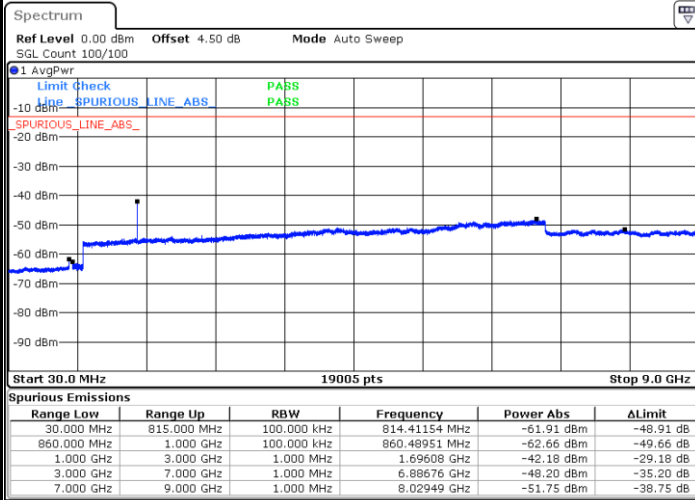

Middle Channel / 64QAM

Date: 20.OCT.2018 18:25:06

Date: 20.OCT.2018 18:26:01

Highest Channel / 64QAM

Date: 20.OCT.2018 18:26:56

LTE Band 5 / 1.4MHz

Lowest Channel / QPSK

Lowest Channel / 16QAM

Date: 20.OCT.2018 19:03:37

Date: 20.OCT.2018 19:04:31

Middle Channel / QPSK

Middle Channel / 16QAM

Date: 20.OCT.2018 19:06:06

Date: 20.OCT.2018 19:07:00

LTE Band 5 / 1.4MHz

Highest Channel / QPSK

Date: 20.OCT.2018 19:15:05

Highest Channel / 16QAM

Date: 20.OCT.2018 19:15:59

LTE Band 5 / 3MHz

Lowest Channel / QPSK

Date: 20.OCT.2018 19:24:04

Lowest Channel / 16QAM

Date: 20.OCT.2018 19:24:58