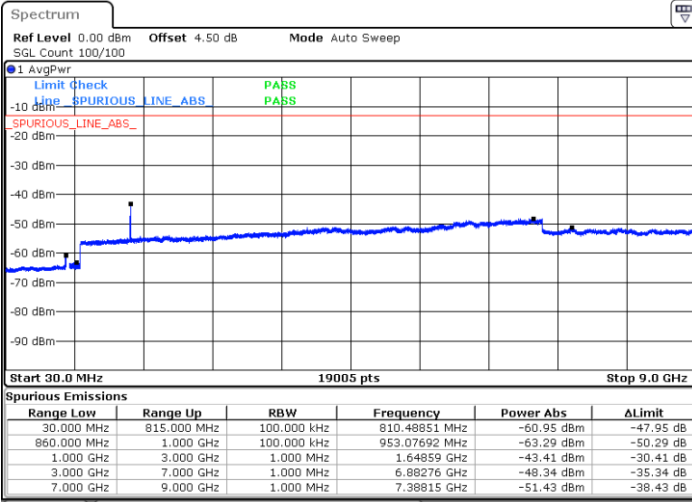

Date: 20.OCT.2018 20:08:21

Highest Channel / QPSK

Date: 20.OCT.2018 20:16:25

Highest Channel / 16QAM

Date: 20.OCT.2018 20:17:20

LTE Band 5 / 1.4MHz

Lowest Channel / 64QAM

Middle Channel / 64QAM

Date: 20.OCT.2018 20:53:53

Date: 20.OCT.2018 20:55:07

Highest Channel / 64QAM

Date: 20.OCT.2018 20:59:37

LTE Band 5 / 3MHz

Lowest Channel / 64QAM

Middle Channel / 64QAM

Date: 20.OCT.2018 21:04:06

Date: 20.OCT.2018 21:05:21

Highest Channel / 64QAM

Date: 20.OCT.2018 21:09:50

LTE Band 5 / 5MHz

Lowest Channel / 64QAM

Middle Channel / 64QAM

Date: 20.OCT.2018 21:14:20

Date: 20.OCT.2018 21:15:34

Highest Channel / 64QAM

Date: 20.OCT.2018 21:20:04

LTE Band 5 / 10MHz

Lowest Channel / 64QAM

Middle Channel / 64QAM

Date: 20.OCT.2018 21:24:33

Date: 20.OCT.2018 21:25:47

Highest Channel / 64QAM