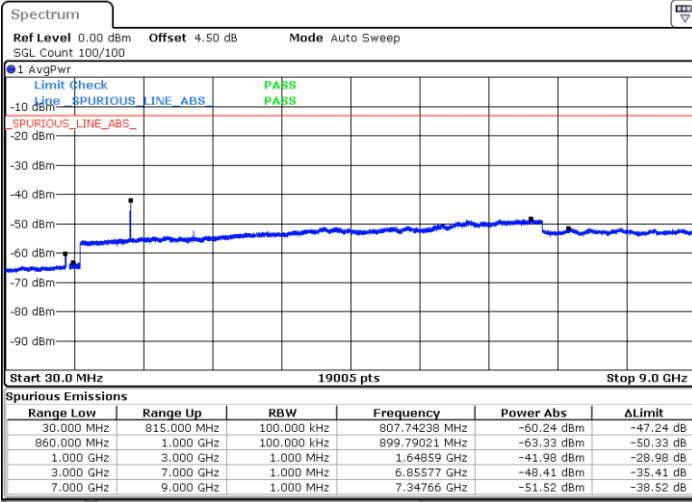

Lowest Channel / 64QAM

Middle Channel / 64QAM

Date: 20.OCT.2018 18:22:22

Date: 20.OCT.2018 18:23:17

Highest Channel / 64QAM

Date: 20.OCT.2018 18:24:12

LTE Band 4 / 20MHz

Lowest Channel / 64QAM

Middle Channel / 64QAM

Date: 20.OCT.2018 18:25:06

Date: 20.OCT.2018 18:26:01

Highest Channel / 64QAM

Date: 20.OCT.2018 18:26:56

LTE Band 5 / 1.4MHz

Lowest Channel / QPSK

Lowest Channel / 16QAM

Date: 20.OCT.2018 19:03:37

Date: 20.OCT.2018 19:04:31

Middle Channel / QPSK

Middle Channel / 16QAM

Date: 20.OCT.2018 19:06:06

Date: 20.OCT.2018 19:07:00

LTE Band 5 / 1.4MHz

Highest Channel / QPSK