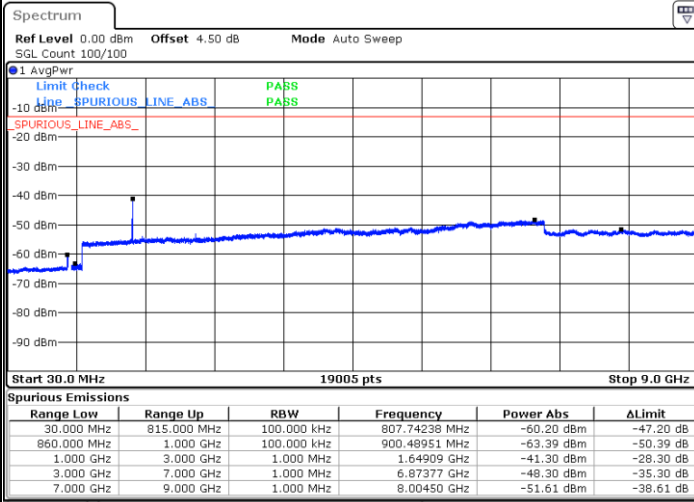

Date: 20.OCT.2018 19:15:05

Highest Channel / 16QAM

Date: 20.OCT.2018 19:15:59

LTE Band 5 / 3MHz

Lowest Channel / QPSK

Date: 20.OCT.2018 19:24:04

Lowest Channel / 16QAM

Date: 20.OCT.2018 19:24:58

LTE Band 5 / 3MHz

Middle Channel / QPSK

Middle Channel / 16QAM

Date: 20.OCT.2018 19:26:33

Date: 20.OCT.2018 19:27:27

Highest Channel / QPSK

Highest Channel / 16QAM

Date: 20.OCT.2018 19:35:32

Date: 20.OCT.2018 19:36:26

LTE Band 5 / 5MHz

Lowest Channel / QPSK

Lowest Channel / 16QAM

Date: 20.OCT.2018 19:44:31

Date: 20.OCT.2018 19:45:25

Middle Channel / QPSK

Middle Channel / 16QAM