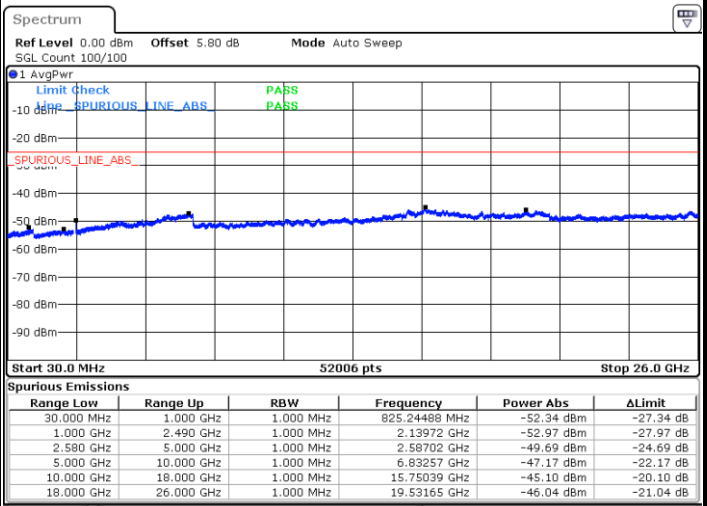

Date: 21.OCT.2018 10:11:38

Highest Channel / 16QAM

Date: 21.OCT.2018 10:12:32

LTE Band 7 / 20MHz

Lowest Channel / QPSK

Date: 21.OCT.2018 10:24:32

Lowest Channel / 16QAM

Date: 21.OCT.2018 10:25:26

LTE Band 7 / 20MHz

Middle Channel / QPSK

Middle Channel / 16QAM

Date: 21.OCT.2018 10:27:14

Date: 21.OCT.2018 10:26:20

Highest Channel / QPSK

Highest Channel / 16QAM

Date: 21.OCT.2018 10:28:08

Date: 21.OCT.2018 10:29:02

LTE Band 7 / 5MHz

Lowest Channel / 64QAM

Middle Channel / 64QAM

Date: 21.OCT.2018 10:34:23

Date: 21.OCT.2018 10:35:17

Highest Channel / 64QAM

Date: 21.OCT.2018 10:36:11