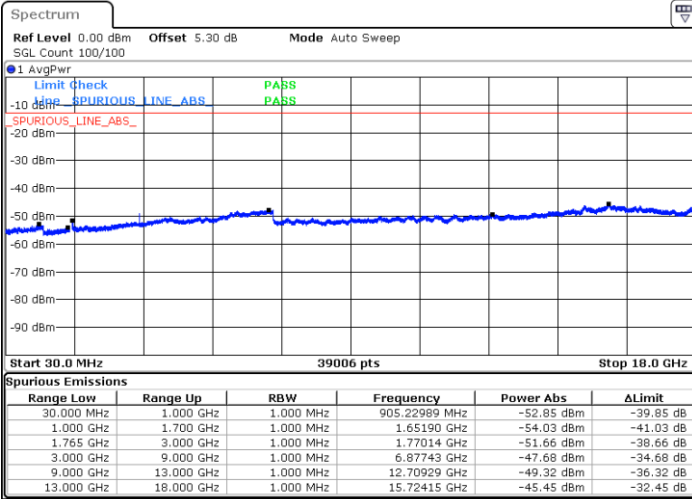

Highest Channel / 64QAM

Date: 20.OCT.2018 18:13:16

LTE Band 4 / 3MHz

Lowest Channel / 64QAM

Middle Channel / 64QAM

Date: 20.OCT.2018 18:14:11

Date: 20.OCT.2018 18:15:06

Highest Channel / 64QAM

Date: 20.OCT.2018 18:16:00

LTE Band 4 / 5MHz

Lowest Channel / 64QAM

Middle Channel / 64QAM

Date: 20.OCT.2018 18:16:55

Date: 20.OCT.2018 18:17:49

Highest Channel / 64QAM

Date: 20.OCT.2018 18:18:44

LTE Band 4 / 10MHz

Lowest Channel / 64QAM

Middle Channel / 64QAM

Date: 20.OCT.2018 18:19:39

Date: 20.OCT.2018 18:20:33

Highest Channel / 64QAM

Date: 20.OCT.2018 18:21:28

LTE Band 4 / 15MHz