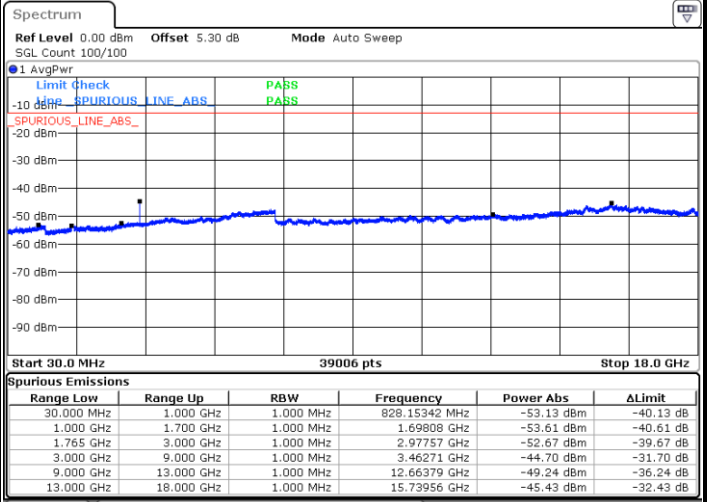

Highest Channel / 16QAM

Date: 20.OCT.2018 17:31:22

Date: 20.OCT.2018 17:32:16

LTE Band 4 / 1.4MHz

Lowest Channel / 64QAM

Middle Channel / 64QAM

Date: 20.OCT.2018 18:11:27

Date: 20.OCT.2018 18:12:22

Highest Channel / 64QAM

Date: 20.OCT.2018 18:13:16

LTE Band 4 / 3MHz

Lowest Channel / 64QAM

Middle Channel / 64QAM

Date: 20.OCT.2018 18:14:11

Date: 20.OCT.2018 18:15:06

Highest Channel / 64QAM

Date: 20.OCT.2018 18:16:00

LTE Band 4 / 5MHz

Lowest Channel / 64QAM

Middle Channel / 64QAM

Date: 20.OCT.2018 18:16:55

Date: 20.OCT.2018 18:17:49

Highest Channel / 64QAM

Date: 20.OCT.2018 18:18:44