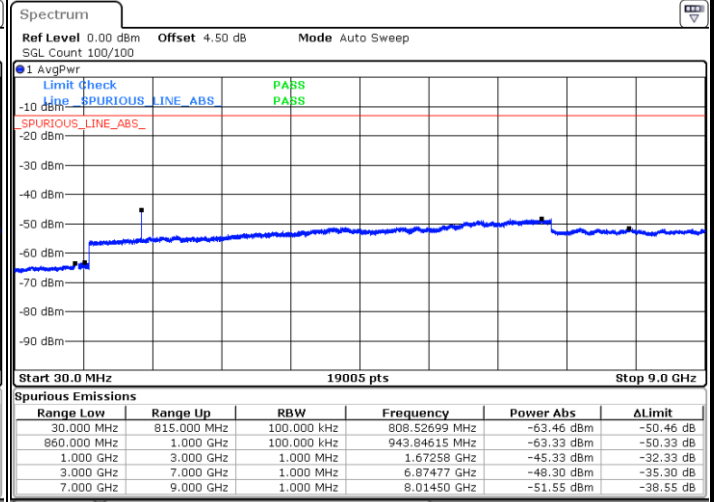

Lowest Channel / QPSK

Date: 20.OCT.2018 20:04:57

Lowest Channel / 16QAM

Date: 20.OCT.2018 20:05:52

LTE Band 5 / 10MHz

Middle Channel / QPSK

Date: 20.OCT.2018 20:07:26

Middle Channel / 16QAM

Date: 20.OCT.2018 20:08:21

Highest Channel / QPSK

Date: 20.OCT.2018 20:16:25

Highest Channel / 16QAM

Date: 20.OCT.2018 20:17:20

LTE Band 5 / 1.4MHz

Lowest Channel / 64QAM

Middle Channel / 64QAM

Date: 20.OCT.2018 20:53:53

Date: 20.OCT.2018 20:55:07

Highest Channel / 64QAM

Date: 20.OCT.2018 20:59:37

LTE Band 5 / 3MHz

Lowest Channel / 64QAM

Middle Channel / 64QAM

Date: 20.OCT.2018 21:04:06