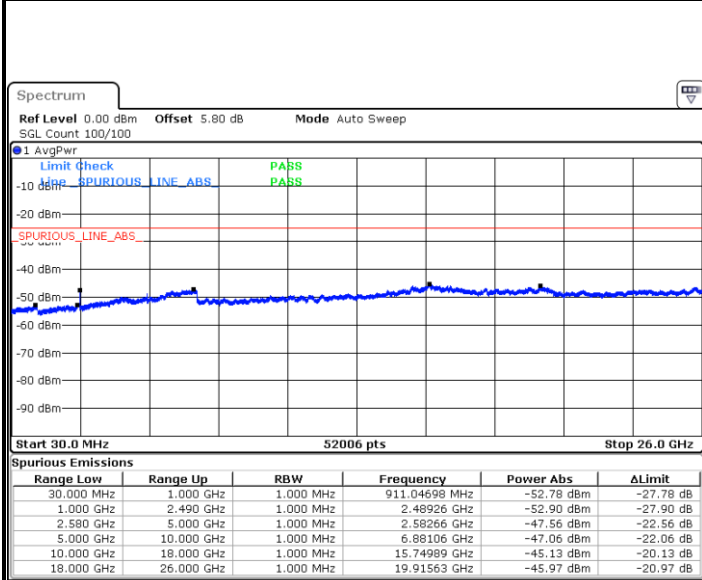

Lowest Channel / QPSK

Date: 21.OCT.2018 09:51:33

Lowest Channel / 16QAM

Date: 21.OCT.2018 09:52:27

LTE Band 7 / 10MHz

Middle Channel / QPSK

Middle Channel / 16QAM

Date: 21.OCT.2018 09:54:15

Date: 21.OCT.2018 09:53:21

Highest Channel / QPSK

Highest Channel / 16QAM

Date: 21.OCT.2018 09:55:09

Date: 21.OCT.2018 09:56:03

LTE Band 7 / 15MHz

Lowest Channel / QPSK

Lowest Channel / 16QAM

Date: 21.OCT.2018 10:08:03

Date: 21.OCT.2018 10:08:57

Middle Channel / QPSK

Middle Channel / 16QAM

Date: 21.OCT.2018 10:10:45

Date: 21.OCT.2018 10:09:51

LTE Band7 / 15MHz

Highest Channel / QPSK

Date: 21.OCT.2018 10:11:38

Highest Channel / 16QAM

Date: 21.OCT.2018 10:12:32

LTE Band 7 / 20MHz

Lowest Channel / QPSK

Date: 21.OCT.2018 10:24:32

Lowest Channel / 16QAM

Date: 21.OCT.2018 10:25:26