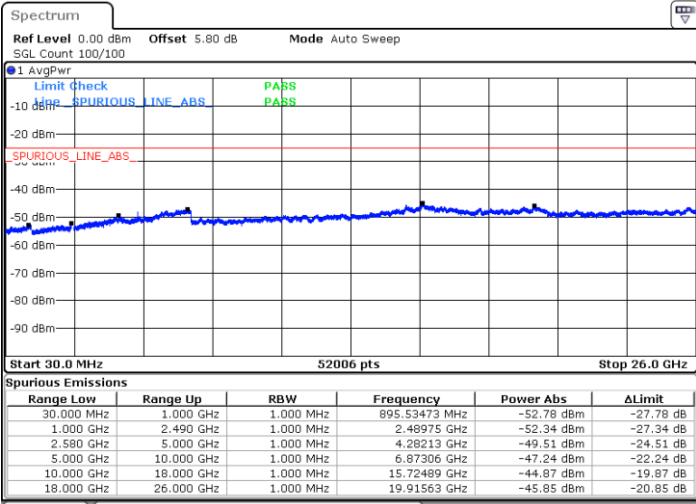

Date: 20.OCT.2018 21:05:21

Highest Channel / 64QAM

Date: 20.OCT.2018 21:09:50

LTE Band 5 / 5MHz

Lowest Channel / 64QAM

Middle Channel / 64QAM

Date: 20.OCT.2018 21:14:20

Date: 20.OCT.2018 21:15:34

Highest Channel / 64QAM

Date: 20.OCT.2018 21:20:04

LTE Band 5 / 10MHz

Lowest Channel / 64QAM

Middle Channel / 64QAM

Date: 20.OCT.2018 21:24:33

Date: 20.OCT.2018 21:25:47

Highest Channel / 64QAM

Date: 20.OCT.2018 21:30:17

LTE Band 7 / 5MHz

Lowest Channel / QPSK

Lowest Channel / 16QAM

Date: 21.OCT.2018 09:35:05

Date: 21.OCT.2018 09:35:59

Middle Channel / QPSK

Middle Channel / 16QAM

Date: 21.OCT.2018 09:37:46

Date: 21.OCT.2018 09:36:52

LTE Band 7 / 5MHz

Highest Channel / QPSK

Date: 21.OCT.2018 09:38:40

Highest Channel / 16QAM

Date: 21.OCT.2018 09:39:34

LTE Band 7 / 10MHz