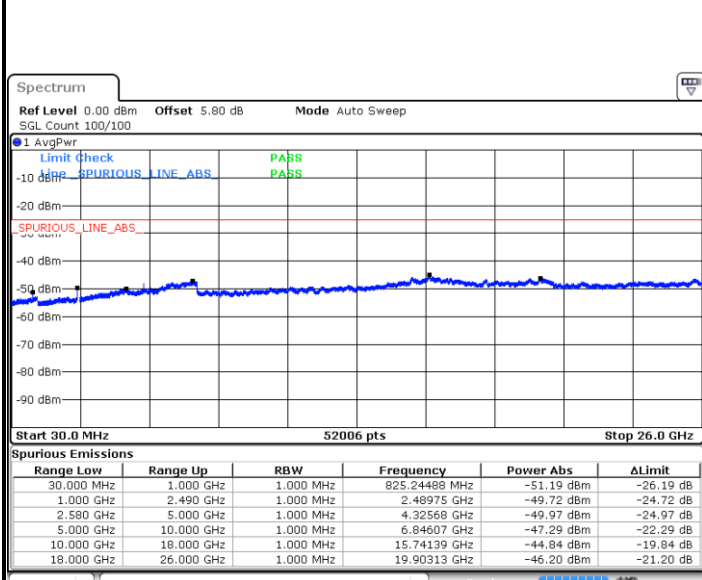

Date: 21.OCT.2018 09:53:21

Highest Channel / QPSK

Highest Channel / 16QAM

Date: 21.OCT.2018 09:55:09

Date: 21.OCT.2018 09:56:03

LTE Band 7 / 15MHz

Lowest Channel / QPSK

Lowest Channel / 16QAM

Date: 21.OCT.2018 10:08:03

Date: 21.OCT.2018 10:08:57

Middle Channel / QPSK

Middle Channel / 16QAM

Date: 21.OCT.2018 10:10:45

Date: 21.OCT.2018 10:09:51

LTE Band7 / 15MHz

Highest Channel / QPSK

Date: 21.OCT.2018 10:11:38

Highest Channel / 16QAM

Date: 21.OCT.2018 10:12:32

LTE Band 7 / 20MHz

Lowest Channel / QPSK

Date: 21.OCT.2018 10:24:32

Lowest Channel / 16QAM

Date: 21.OCT.2018 10:25:26

LTE Band 7 / 20MHz

Middle Channel / QPSK

Middle Channel / 16QAM

Date: 21.OCT.2018 10:27:14

Date: 21.OCT.2018 10:26:20

Highest Channel / QPSK

Highest Channel / 16QAM

Date: 21.OCT.2018 10:28:08