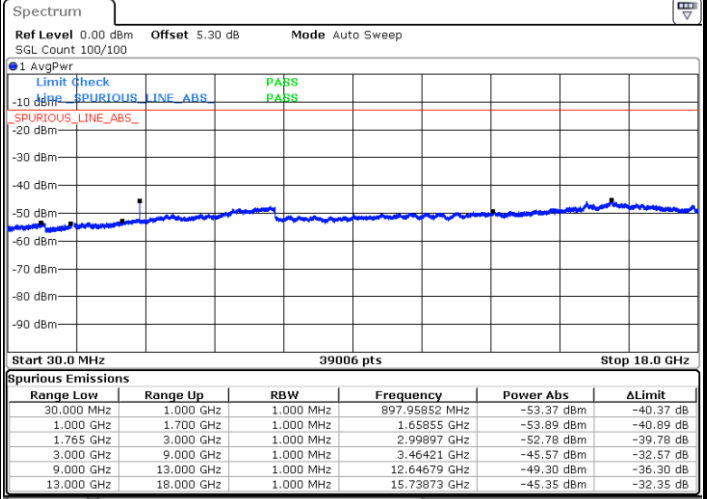

Lowest Channel / 16QAM

Date: 20.OCT.2018 17:22:47

LTE Band 4 / 20MHz

Middle Channel / QPSK

Middle Channel / 16QAM

Date: 20.OCT.2018 17:24:22

Date: 20.OCT.2018 17:25:17

Highest Channel / QPSK

Highest Channel / 16QAM

Date: 20.OCT.2018 17:31:22

Date: 20.OCT.2018 17:32:16

LTE Band 4 / 1.4MHz

Lowest Channel / 64QAM

Middle Channel / 64QAM

Date: 20.OCT.2018 18:11:27

Date: 20.OCT.2018 18:12:22

Highest Channel / 64QAM

Date: 20.OCT.2018 18:13:16

LTE Band 4 / 3MHz

Lowest Channel / 64QAM

Middle Channel / 64QAM

Date: 20.OCT.2018 18:14:11

Date: 20.OCT.2018 18:15:06

Highest Channel / 64QAM