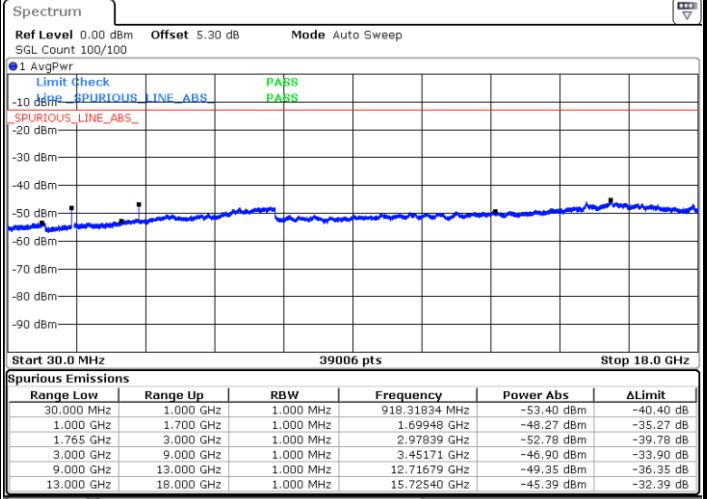

Date: 20.OCT.2018 18:16:00

LTE Band 4 / 5MHz

Lowest Channel / 64QAM

Middle Channel / 64QAM

Date: 20.OCT.2018 18:16:55

Date: 20.OCT.2018 18:17:49

Highest Channel / 64QAM

Date: 20.OCT.2018 18:18:44

LTE Band 4 / 10MHz

Lowest Channel / 64QAM

Middle Channel / 64QAM

Date: 20.OCT.2018 18:19:39

Date: 20.OCT.2018 18:20:33

Highest Channel / 64QAM

Date: 20.OCT.2018 18:21:28

LTE Band 4 / 15MHz

Lowest Channel / 64QAM

Middle Channel / 64QAM

Date: 20.OCT.2018 18:22:22

Date: 20.OCT.2018 18:23:17

Highest Channel / 64QAM

Date: 20.OCT.2018 18:24:12

LTE Band 4 / 20MHz

Lowest Channel / 64QAM

Middle Channel / 64QAM

Date: 20.OCT.2018 18:25:06

Date: 20.OCT.2018 18:26:01

Highest Channel / 64QAM

Date: 20.OCT.2018 18:26:56

LTE Band 5 / 1.4MHz

Lowest Channel / QPSK

Lowest Channel / 16QAM