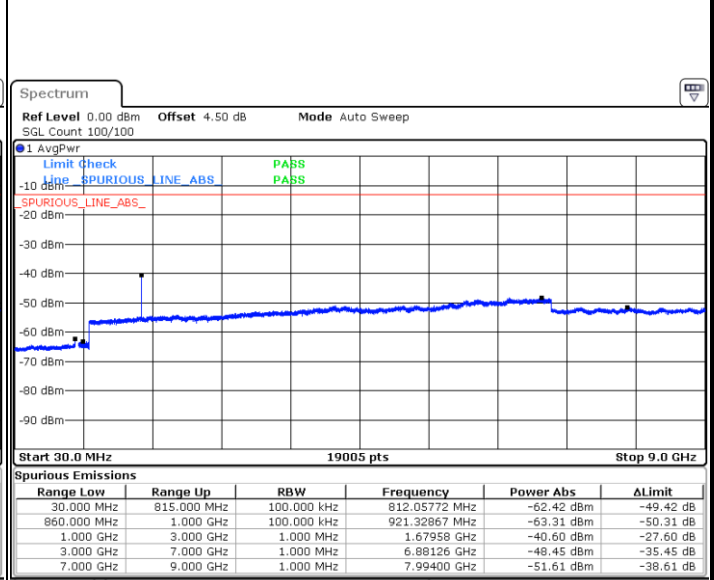

Date: 20.OCT.2018 19:47:00

Date: 20.OCT.2018 19:47:54

LTE Band 5 / 5MHz

Highest Channel / QPSK

Date: 20.OCT.2018 19:55:59

Highest Channel / 16QAM

Date: 20.OCT.2018 19:56:53

LTE Band 5 / 10MHz

Lowest Channel / QPSK

Date: 20.OCT.2018 20:04:57

Lowest Channel / 16QAM

Date: 20.OCT.2018 20:05:52

LTE Band 5 / 10MHz

Middle Channel / QPSK

Date: 20.OCT.2018 20:07:26

Middle Channel / 16QAM

Date: 20.OCT.2018 20:08:21

Highest Channel / QPSK

Date: 20.OCT.2018 20:16:25

Highest Channel / 16QAM

Date: 20.OCT.2018 20:17:20

LTE Band 5 / 1.4MHz

Lowest Channel / 64QAM

Middle Channel / 64QAM

Date: 20.OCT.2018 20:53:53

Date: 20.OCT.2018 20:55:07

Highest Channel / 64QAM

Date: 20.OCT.2018 20:59:37

LTE Band 5 / 3MHz

Lowest Channel / 64QAM

Middle Channel / 64QAM

Date: 20.OCT.2018 21:04:06