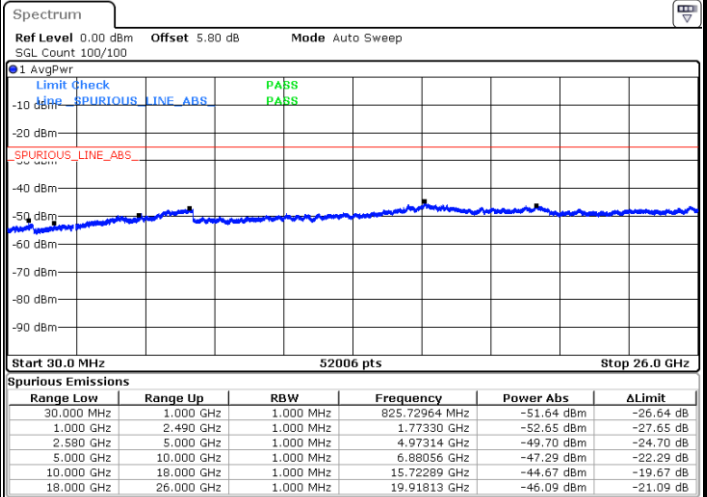

Date: 21.OCT.2018 10:11:38

Highest Channel / 16QAM

Date: 21.OCT.2018 10:12:32

LTE Band 7 / 20MHz

Lowest Channel / QPSK

Date: 21.OCT.2018 10:24:32

Lowest Channel / 16QAM

Date: 21.OCT.2018 10:25:26

LTE Band 7 / 20MHz

Middle Channel / QPSK

Middle Channel / 16QAM

Date: 21.OCT.2018 10:27:14

Date: 21.OCT.2018 10:26:20

Highest Channel / QPSK

Highest Channel / 16QAM

Date: 21.OCT.2018 10:28:08

Date: 21.OCT.2018 10:29:02

LTE Band 7 / 5MHz

Lowest Channel / 64QAM

Middle Channel / 64QAM

Date: 21.OCT.2018 10:34:23

Date: 21.OCT.2018 10:35:17

Highest Channel / 64QAM

Date: 21.OCT.2018 10:36:11