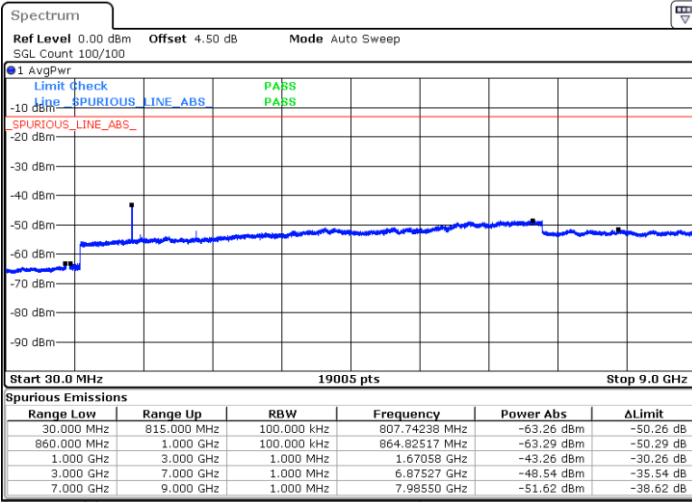

Date: 20.OCT.2018 19:03:37

Date: 20.OCT.2018 19:04:31

Middle Channel / QPSK

Middle Channel / 16QAM

Date: 20.OCT.2018 19:06:06

Date: 20.OCT.2018 19:07:00

LTE Band 5 / 1.4MHz

Highest Channel / QPSK

Date: 20.OCT.2018 19:15:05

Highest Channel / 16QAM

Date: 20.OCT.2018 19:15:59

LTE Band 5 / 3MHz

Lowest Channel / QPSK

Date: 20.OCT.2018 19:24:04

Lowest Channel / 16QAM

Date: 20.OCT.2018 19:24:58

LTE Band 5 / 3MHz

Middle Channel / QPSK

Middle Channel / 16QAM

Date: 20.OCT.2018 19:26:33

Date: 20.OCT.2018 19:27:27

Highest Channel / QPSK

Highest Channel / 16QAM

Date: 20.OCT.2018 19:35:32