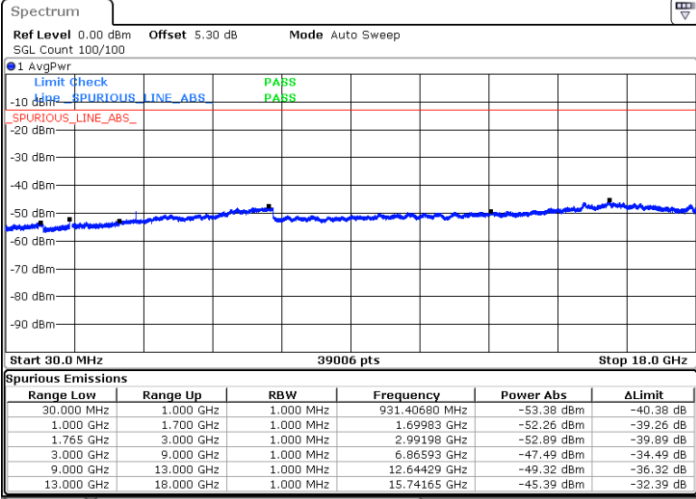

Date: 20.OCT.2018 18:16:00

LTE Band 4 / 5MHz

Lowest Channel / 64QAM

Middle Channel / 64QAM

Date: 20.OCT.2018 18:16:55

Date: 20.OCT.2018 18:17:49

Highest Channel / 64QAM

Date: 20.OCT.2018 18:18:44

LTE Band 4 / 10MHz

Lowest Channel / 64QAM

Middle Channel / 64QAM

Date: 20.OCT.2018 18:19:39

Date: 20.OCT.2018 18:20:33

Highest Channel / 64QAM

Date: 20.OCT.2018 18:21:28

LTE Band 4 / 15MHz

Lowest Channel / 64QAM

Middle Channel / 64QAM

Date: 20.OCT.2018 18:22:22

Date: 20.OCT.2018 18:23:17

Highest Channel / 64QAM

Date: 20.OCT.2018 18:24:12

LTE Band 4 / 20MHz

Lowest Channel / 64QAM

Middle Channel / 64QAM

Date: 20.OCT.2018 18:25:06

Date: 20.OCT.2018 18:26:01

Highest Channel / 64QAM

Date: 20.OCT.2018 18:26:56

LTE Band 5 / 1.4MHz

Lowest Channel / QPSK

Lowest Channel / 16QAM