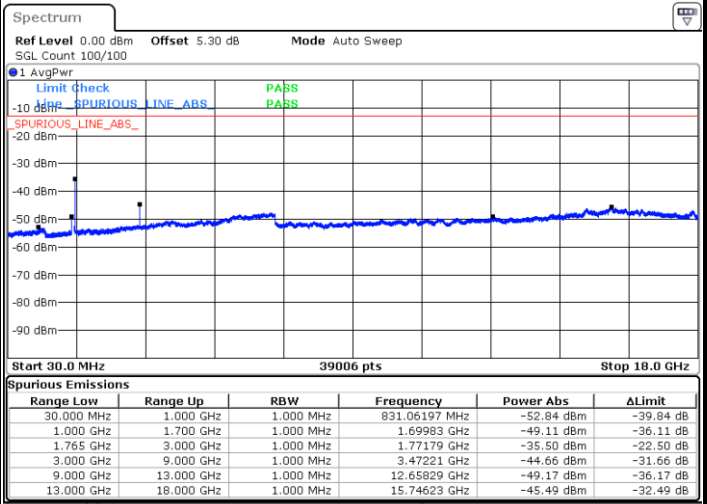

LTE Band 4 / 15MHz

Highest Channel / QPSK

Date: 20.OCT.2018 17:14:54

Highest Channel / 16QAM

Date: 20.OCT.2018 17:15:48

LTE Band 4 / 20MHz

Lowest Channel / QPSK

Date: 20.OCT.2018 17:21:53

Lowest Channel / 16QAM

Date: 20.OCT.2018 17:22:47

LTE Band 4 / 20MHz

Middle Channel / QPSK

Middle Channel / 16QAM

Date: 20.OCT.2018 17:24:22

Date: 20.OCT.2018 17:25:17

Highest Channel / QPSK

Highest Channel / 16QAM

Date: 20.OCT.2018 17:31:22

Date: 20.OCT.2018 17:32:16

LTE Band 4 / 1.4MHz

Lowest Channel / 64QAM

Middle Channel / 64QAM

Date: 20.OCT.2018 18:11:27

Date: 20.OCT.2018 18:12:22