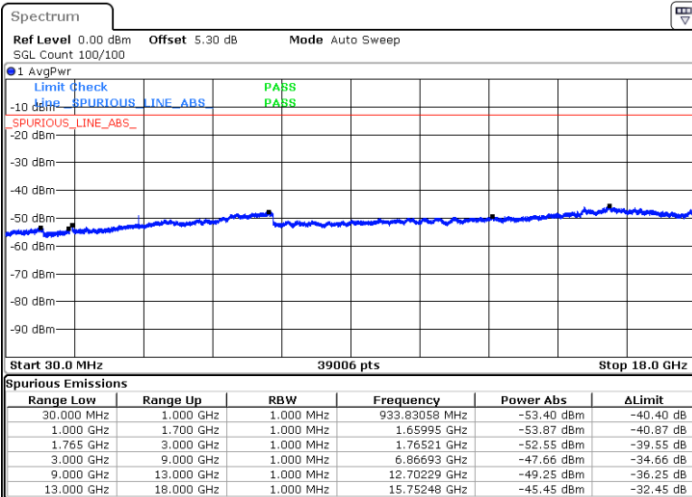

Date: 20.OCT.2018 18:16:00

LTE Band 4 / 5MHz

Lowest Channel / 64QAM

Middle Channel / 64QAM

Date: 20.OCT.2018 18:16:55

Date: 20.OCT.2018 18:17:49

Highest Channel / 64QAM

Date: 20.OCT.2018 18:18:44

LTE Band 4 / 10MHz

Lowest Channel / 64QAM

Middle Channel / 64QAM

Date: 20.OCT.2018 18:19:39

Date: 20.OCT.2018 18:20:33

Highest Channel / 64QAM

Date: 20.OCT.2018 18:21:28

LTE Band 4 / 15MHz

Lowest Channel / 64QAM

Middle Channel / 64QAM

Date: 20.OCT.2018 18:22:22

Date: 20.OCT.2018 18:23:17

Highest Channel / 64QAM

Date: 20.OCT.2018 18:24:12

LTE Band 4 / 20MHz

Lowest Channel / 64QAM

Middle Channel / 64QAM

Date: 20.OCT.2018 18:25:06

Date: 20.OCT.2018 18:26:01

Highest Channel / 64QAM

Date: 20.OCT.2018 18:26:56

LTE Band 5 / 1.4MHz

Lowest Channel / QPSK

Lowest Channel / 16QAM