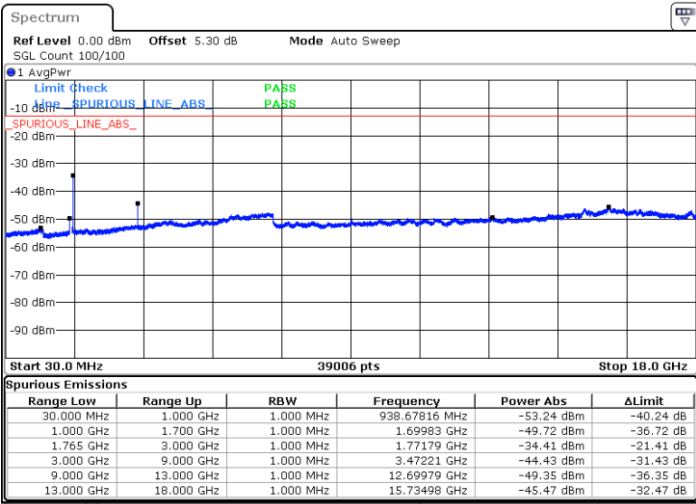

Lowest Channel / 16QAM

Date: 20.OCT.2018 17:22:47

LTE Band 4 / 20MHz

Middle Channel / QPSK

Middle Channel / 16QAM

Date: 20.OCT.2018 17:24:22

Date: 20.OCT.2018 17:25:17

Highest Channel / QPSK

Highest Channel / 16QAM

Date: 20.OCT.2018 17:31:22

Date: 20.OCT.2018 17:32:16

LTE Band 4 / 1.4MHz

Lowest Channel / 64QAM

Middle Channel / 64QAM

Date: 20.OCT.2018 18:11:27

Date: 20.OCT.2018 18:12:22