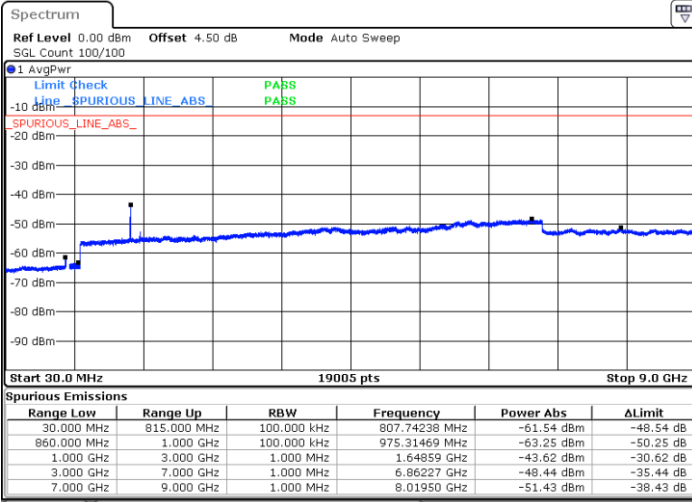

Lowest Channel / QPSK

Date: 20.OCT.2018 20:04:57

Lowest Channel / 16QAM

Date: 20.OCT.2018 20:05:52

LTE Band 5 / 10MHz

Middle Channel / QPSK

Date: 20.OCT.2018 20:07:26

Middle Channel / 16QAM

Date: 20.OCT.2018 20:08:21

Highest Channel / QPSK

Date: 20.OCT.2018 20:16:25

Highest Channel / 16QAM

Date: 20.OCT.2018 20:17:20

LTE Band 5 / 1.4MHz

Lowest Channel / 64QAM

Middle Channel / 64QAM

Date: 20.OCT.2018 20:53:53

Date: 20.OCT.2018 20:55:07

Highest Channel / 64QAM

Date: 20.OCT.2018 20:59:37

LTE Band 5 / 3MHz

Lowest Channel / 64QAM

Middle Channel / 64QAM

Date: 20.OCT.2018 21:04:06

Date: 20.OCT.2018 21:05:21

Highest Channel / 64QAM

Date: 20.OCT.2018 21:09:50

LTE Band 5 / 5MHz

Lowest Channel / 64QAM

Middle Channel / 64QAM

Date: 20.OCT.2018 21:14:20

Date: 20.OCT.2018 21:15:34