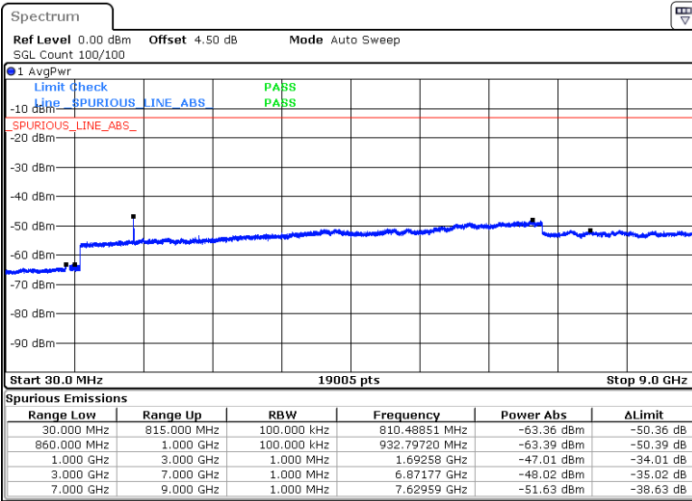

Date: 20.OCT.2018 20:08:21

Highest Channel / QPSK

Date: 20.OCT.2018 20:16:25

Highest Channel / 16QAM

Date: 20.OCT.2018 20:17:20

LTE Band 5 / 1.4MHz

Lowest Channel / 64QAM

Middle Channel / 64QAM

Date: 20.OCT.2018 20:53:53

Date: 20.OCT.2018 20:55:07

Highest Channel / 64QAM

Date: 20.OCT.2018 20:59:37

LTE Band 5 / 3MHz

Lowest Channel / 64QAM

Middle Channel / 64QAM

Date: 20.OCT.2018 21:04:06

Date: 20.OCT.2018 21:05:21

Highest Channel / 64QAM

Date: 20.OCT.2018 21:09:50

LTE Band 5 / 5MHz

Lowest Channel / 64QAM

Middle Channel / 64QAM

Date: 20.OCT.2018 21:14:20

Date: 20.OCT.2018 21:15:34

Highest Channel / 64QAM

Date: 20.OCT.2018 21:20:04

LTE Band 5 / 10MHz

Lowest Channel / 64QAM

Middle Channel / 64QAM

Date: 20.OCT.2018 21:24:33

Date: 20.OCT.2018 21:25:47

Highest Channel / 64QAM