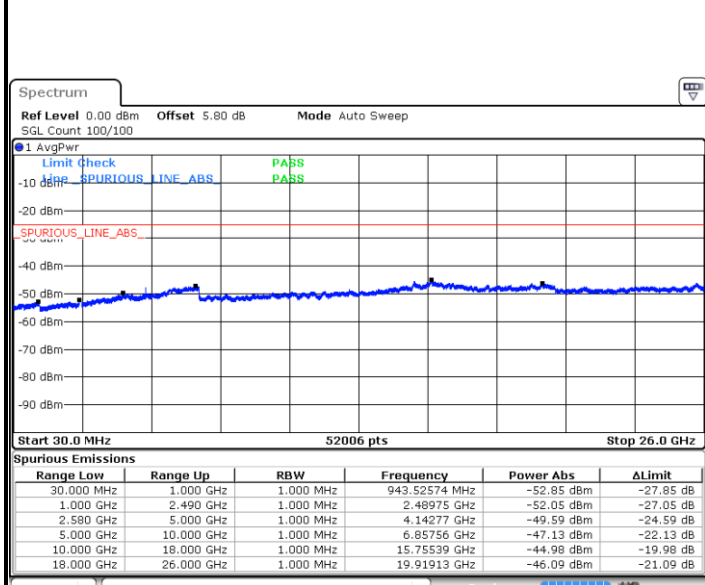

Date: 20.OCT.2018 21:30:17

LTE Band 7 / 5MHz

Lowest Channel / QPSK

Lowest Channel / 16QAM

Date: 21.OCT.2018 09:35:05

Date: 21.OCT.2018 09:35:59

Middle Channel / QPSK

Middle Channel / 16QAM

Date: 21.OCT.2018 09:37:46

Date: 21.OCT.2018 09:36:52

LTE Band 7 / 5MHz

Highest Channel / QPSK

Date: 21.OCT.2018 09:38:40

Highest Channel / 16QAM

Date: 21.OCT.2018 09:39:34

LTE Band 7 / 10MHz

Lowest Channel / QPSK

Date: 21.OCT.2018 09:51:33

Lowest Channel / 16QAM

Date: 21.OCT.2018 09:52:27

LTE Band 7 / 10MHz

Middle Channel / QPSK

Middle Channel / 16QAM

Date: 21.OCT.2018 09:54:15

Date: 21.OCT.2018 09:53:21

Highest Channel / QPSK

Highest Channel / 16QAM

Date: 21.OCT.2018 09:55:09

Date: 21.OCT.2018 09:56:03

LTE Band 7 / 15MHz

Lowest Channel / QPSK

Lowest Channel / 16QAM