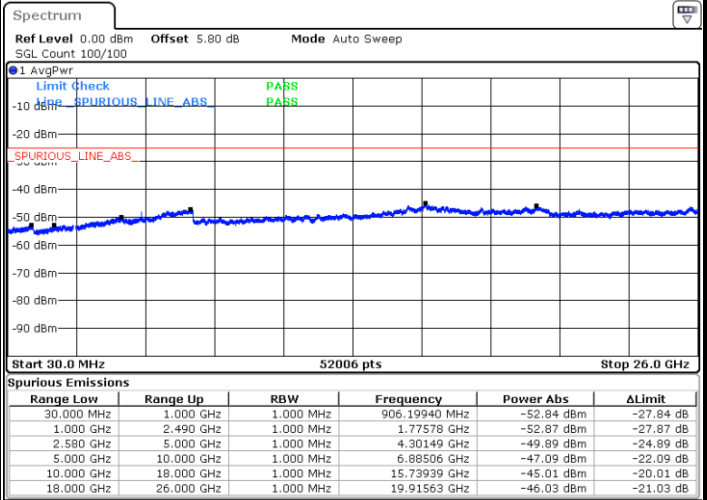

Date: 21.OCT.2018 09:53:21

Highest Channel / QPSK

Highest Channel / 16QAM

Date: 21.OCT.2018 09:55:09

Date: 21.OCT.2018 09:56:03

LTE Band 7 / 15MHz

Lowest Channel / QPSK

Lowest Channel / 16QAM

Date: 21.OCT.2018 10:08:03

Date: 21.OCT.2018 10:08:57

Middle Channel / QPSK

Middle Channel / 16QAM

Date: 21.OCT.2018 10:10:45

Date: 21.OCT.2018 10:09:51

LTE Band7 / 15MHz

Highest Channel / QPSK

Date: 21.OCT.2018 10:11:38

Highest Channel / 16QAM

Date: 21.OCT.2018 10:12:32

LTE Band 7 / 20MHz

Lowest Channel / QPSK

Date: 21.OCT.2018 10:24:32

Lowest Channel / 16QAM

Date: 21.OCT.2018 10:25:26

LTE Band 7 / 20MHz

Middle Channel / QPSK

Middle Channel / 16QAM

Date: 21.OCT.2018 10:27:14

Date: 21.OCT.2018 10:26:20

Highest Channel / QPSK

Highest Channel / 16QAM

Date: 21.OCT.2018 10:28:08