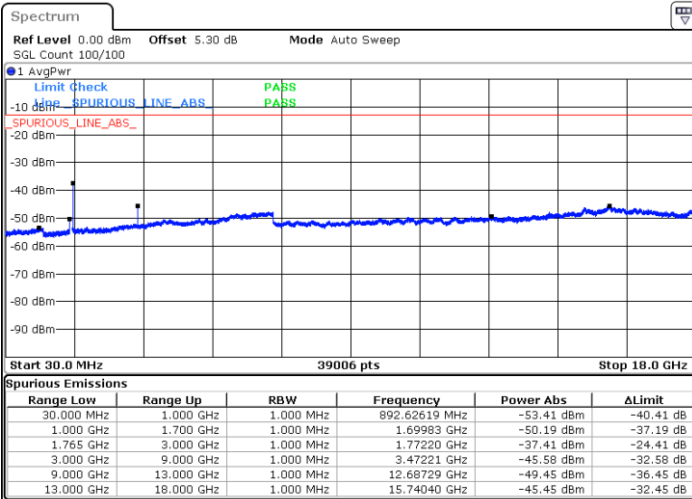

LTE Band 4 / 10MHz

Lowest Channel / 64QAM

Middle Channel / 64QAM

Date: 20.OCT.2018 18:19:39

Date: 20.OCT.2018 18:20:33

Highest Channel / 64QAM

Date: 20.OCT.2018 18:21:28

LTE Band 4 / 15MHz

Lowest Channel / 64QAM

Middle Channel / 64QAM

Date: 20.OCT.2018 18:22:22

Date: 20.OCT.2018 18:23:17

Highest Channel / 64QAM

Date: 20.OCT.2018 18:24:12

LTE Band 4 / 20MHz

Lowest Channel / 64QAM

Middle Channel / 64QAM

Date: 20.OCT.2018 18:25:06

Date: 20.OCT.2018 18:26:01

Highest Channel / 64QAM

Date: 20.OCT.2018 18:26:56

LTE Band 5 / 1.4MHz

Lowest Channel / QPSK

Lowest Channel / 16QAM