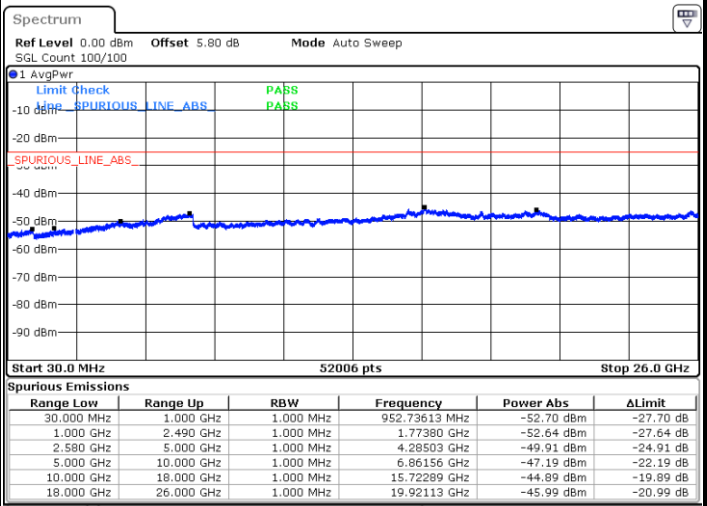

Date: 21.OCT.2018 09:37:46

Date: 21.OCT.2018 09:36:52

LTE Band 7 / 5MHz

Highest Channel / QPSK

Date: 21.OCT.2018 09:38:40

Highest Channel / 16QAM

Date: 21.OCT.2018 09:39:34

LTE Band 7 / 10MHz

Lowest Channel / QPSK

Date: 21.OCT.2018 09:51:33

Lowest Channel / 16QAM

Date: 21.OCT.2018 09:52:27

LTE Band 7 / 10MHz

Middle Channel / QPSK

Middle Channel / 16QAM

Date: 21.OCT.2018 09:54:15

Date: 21.OCT.2018 09:53:21

Highest Channel / QPSK

Highest Channel / 16QAM

Date: 21.OCT.2018 09:55:09

Date: 21.OCT.2018 09:56:03

LTE Band 7 / 15MHz

Lowest Channel / QPSK

Lowest Channel / 16QAM