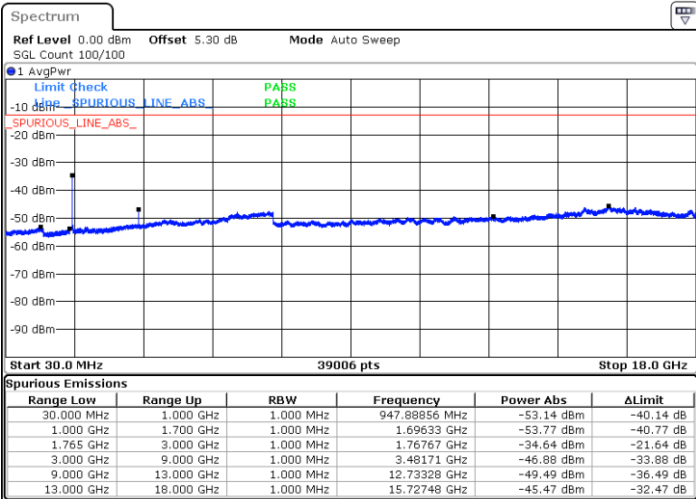

LTE Band 4 / 10MHz

Lowest Channel / 64QAM

Middle Channel / 64QAM

Date: 20.OCT.2018 18:19:39

Date: 20.OCT.2018 18:20:33

Highest Channel / 64QAM

Date: 20.OCT.2018 18:21:28

LTE Band 4 / 15MHz

Lowest Channel / 64QAM

Middle Channel / 64QAM

Date: 20.OCT.2018 18:22:22

Date: 20.OCT.2018 18:23:17

Highest Channel / 64QAM

Date: 20.OCT.2018 18:24:12

LTE Band 4 / 20MHz

Lowest Channel / 64QAM

Middle Channel / 64QAM

Date: 20.OCT.2018 18:25:06

Date: 20.OCT.2018 18:26:01

Highest Channel / 64QAM

Date: 20.OCT.2018 18:26:56

LTE Band 5 / 1.4MHz

Lowest Channel / QPSK

Lowest Channel / 16QAM