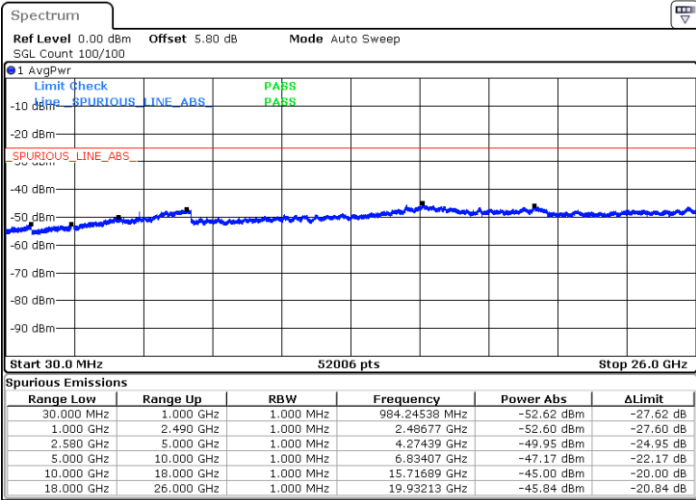

Date: 21.OCT.2018 09:53:21

Highest Channel / QPSK

Highest Channel / 16QAM

Date: 21.OCT.2018 09:55:09

Date: 21.OCT.2018 09:56:03

LTE Band 7 / 15MHz

Lowest Channel / QPSK

Lowest Channel / 16QAM

Date: 21.OCT.2018 10:08:03

Date: 21.OCT.2018 10:08:57

Middle Channel / QPSK

Middle Channel / 16QAM

Date: 21.OCT.2018 10:10:45

Date: 21.OCT.2018 10:09:51

LTE Band7 / 15MHz

Highest Channel / QPSK

Date: 21.OCT.2018 10:11:38

Highest Channel / 16QAM

Date: 21.OCT.2018 10:12:32

LTE Band 7 / 20MHz

Lowest Channel / QPSK

Date: 21.OCT.2018 10:24:32

Lowest Channel / 16QAM

Date: 21.OCT.2018 10:25:26

LTE Band 7 / 20MHz

Middle Channel / QPSK

Middle Channel / 16QAM

Date: 21.OCT.2018 10:27:14

Date: 21.OCT.2018 10:26:20

Highest Channel / QPSK

Highest Channel / 16QAM

Date: 21.OCT.2018 10:28:08