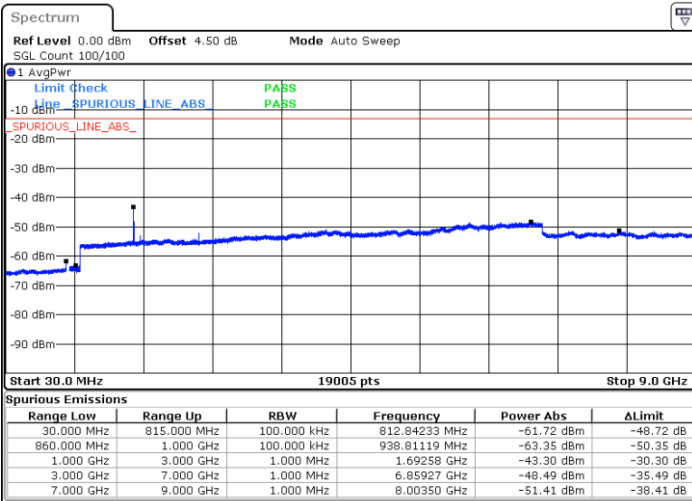

Date: 20.OCT.2018 19:15:05

Highest Channel / 16QAM

Date: 20.OCT.2018 19:15:59

LTE Band 5 / 3MHz

Lowest Channel / QPSK

Date: 20.OCT.2018 19:24:04

Lowest Channel / 16QAM

Date: 20.OCT.2018 19:24:58

LTE Band 5 / 3MHz

Middle Channel / QPSK

Middle Channel / 16QAM

Date: 20.OCT.2018 19:26:33

Date: 20.OCT.2018 19:27:27

Highest Channel / QPSK

Highest Channel / 16QAM

Date: 20.OCT.2018 19:35:32

Date: 20.OCT.2018 19:36:26

LTE Band 5 / 5MHz

Lowest Channel / QPSK

Lowest Channel / 16QAM

Date: 20.OCT.2018 19:44:31

Date: 20.OCT.2018 19:45:25

Middle Channel / QPSK

Middle Channel / 16QAM