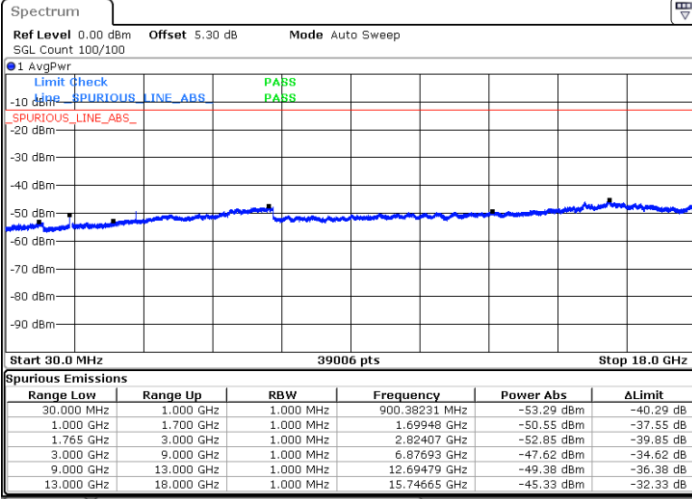

Highest Channel / 16QAM

Date: 20.OCT.2018 17:31:22

Date: 20.OCT.2018 17:32:16

LTE Band 4 / 1.4MHz

Lowest Channel / 64QAM

Middle Channel / 64QAM

Date: 20.OCT.2018 18:11:27

Date: 20.OCT.2018 18:12:22

Highest Channel / 64QAM

Date: 20.OCT.2018 18:13:16

LTE Band 4 / 3MHz

Lowest Channel / 64QAM

Middle Channel / 64QAM

Date: 20.OCT.2018 18:14:11

Date: 20.OCT.2018 18:15:06

Highest Channel / 64QAM

Date: 20.OCT.2018 18:16:00

LTE Band 4 / 5MHz

Lowest Channel / 64QAM

Middle Channel / 64QAM

Date: 20.OCT.2018 18:16:55

Date: 20.OCT.2018 18:17:49

Highest Channel / 64QAM

Date: 20.OCT.2018 18:18:44

LTE Band 4 / 10MHz

Lowest Channel / 64QAM

Middle Channel / 64QAM

Date: 20.OCT.2018 18:19:39

Date: 20.OCT.2018 18:20:33

Highest Channel / 64QAM

Date: 20.OCT.2018 18:21:28

LTE Band 4 / 15MHz