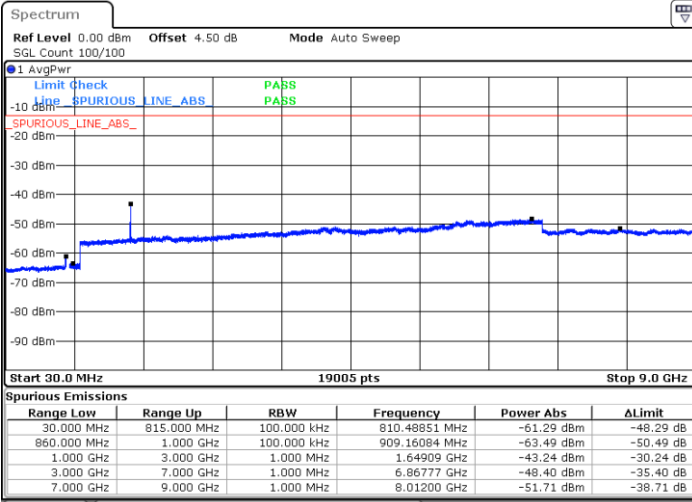

Date: 20.OCT.2018 20:08:21

Highest Channel / QPSK

Date: 20.OCT.2018 20:16:25

Highest Channel / 16QAM

Date: 20.OCT.2018 20:17:20

LTE Band 5 / 1.4MHz

Lowest Channel / 64QAM

Middle Channel / 64QAM

Date: 20.OCT.2018 20:53:53

Date: 20.OCT.2018 20:55:07

Highest Channel / 64QAM

Date: 20.OCT.2018 20:59:37

LTE Band 5 / 3MHz

Lowest Channel / 64QAM

Middle Channel / 64QAM

Date: 20.OCT.2018 21:04:06

Date: 20.OCT.2018 21:05:21

Highest Channel / 64QAM

Date: 20.OCT.2018 21:09:50

LTE Band 5 / 5MHz

Lowest Channel / 64QAM

Middle Channel / 64QAM

Date: 20.OCT.2018 21:14:20

Date: 20.OCT.2018 21:15:34

Highest Channel / 64QAM

Date: 20.OCT.2018 21:20:04

LTE Band 5 / 10MHz

Lowest Channel / 64QAM

Middle Channel / 64QAM

Date: 20.OCT.2018 21:24:33

Date: 20.OCT.2018 21:25:47

Highest Channel / 64QAM