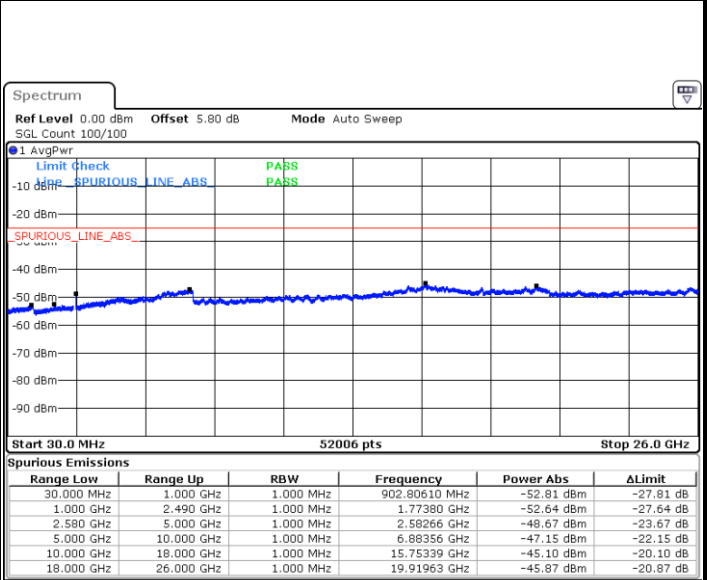

Date: 21.OCT.2018 09:53:21

Highest Channel / QPSK

Highest Channel / 16QAM

Date: 21.OCT.2018 09:55:09

Date: 21.OCT.2018 09:56:03

LTE Band 7 / 15MHz

Lowest Channel / QPSK

Lowest Channel / 16QAM

Date: 21.OCT.2018 10:08:03

Date: 21.OCT.2018 10:08:57

Middle Channel / QPSK

Middle Channel / 16QAM

Date: 21.OCT.2018 10:10:45

Date: 21.OCT.2018 10:09:51

LTE Band7 / 15MHz

Highest Channel / QPSK

Date: 21.OCT.2018 10:11:38

Highest Channel / 16QAM

Date: 21.OCT.2018 10:12:32

LTE Band 7 / 20MHz

Lowest Channel / QPSK

Date: 21.OCT.2018 10:24:32

Lowest Channel / 16QAM

Date: 21.OCT.2018 10:25:26

LTE Band 7 / 20MHz

Middle Channel / QPSK

Middle Channel / 16QAM

Date: 21.OCT.2018 10:27:14

Date: 21.OCT.2018 10:26:20

Highest Channel / QPSK

Highest Channel / 16QAM

Date: 21.OCT.2018 10:28:08