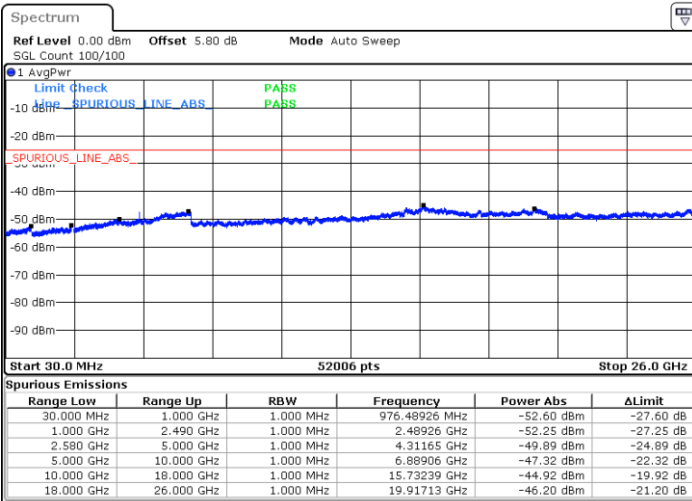

Date: 21.OCT.2018 09:37:46

Date: 21.OCT.2018 09:36:52

LTE Band 7 / 5MHz

Highest Channel / QPSK

Date: 21.OCT.2018 09:38:40

Highest Channel / 16QAM

Date: 21.OCT.2018 09:39:34

LTE Band 7 / 10MHz

Lowest Channel / QPSK

Date: 21.OCT.2018 09:51:33

Lowest Channel / 16QAM

Date: 21.OCT.2018 09:52:27

LTE Band 7 / 10MHz

Middle Channel / QPSK

Middle Channel / 16QAM

Date: 21.OCT.2018 09:54:15

Date: 21.OCT.2018 09:53:21

Highest Channel / QPSK

Highest Channel / 16QAM

Date: 21.OCT.2018 09:55:09

Date: 21.OCT.2018 09:56:03

LTE Band 7 / 15MHz

Lowest Channel / QPSK

Lowest Channel / 16QAM

Date: 21.OCT.2018 10:08:03

Date: 21.OCT.2018 10:08:57

Middle Channel / QPSK

Middle Channel / 16QAM

Date: 21.OCT.2018 10:10:45

Date: 21.OCT.2018 10:09:51

LTE Band7 / 15MHz

Highest Channel / QPSK