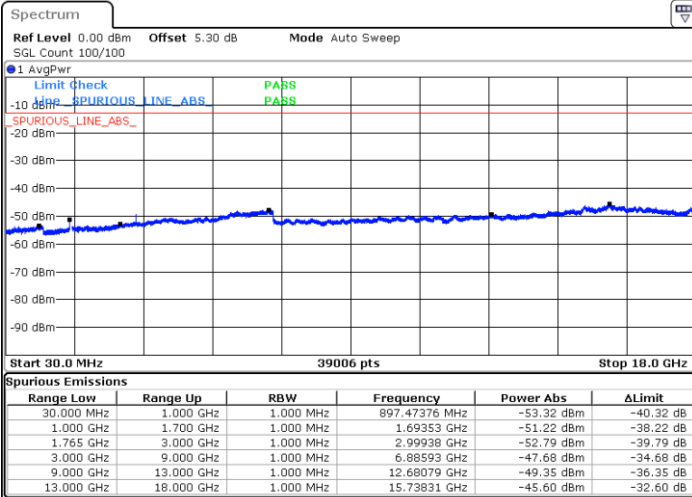

Highest Channel / 64QAM

Date: 20.OCT.2018 18:13:16

LTE Band 4 / 3MHz

Lowest Channel / 64QAM

Middle Channel / 64QAM

Date: 20.OCT.2018 18:14:11

Date: 20.OCT.2018 18:15:06

Highest Channel / 64QAM

Date: 20.OCT.2018 18:16:00

LTE Band 4 / 5MHz

Lowest Channel / 64QAM

Middle Channel / 64QAM

Date: 20.OCT.2018 18:16:55

Date: 20.OCT.2018 18:17:49

Highest Channel / 64QAM

Date: 20.OCT.2018 18:18:44

LTE Band 4 / 10MHz

Lowest Channel / 64QAM

Middle Channel / 64QAM

Date: 20.OCT.2018 18:19:39

Date: 20.OCT.2018 18:20:33

Highest Channel / 64QAM

Date: 20.OCT.2018 18:21:28

LTE Band 4 / 15MHz