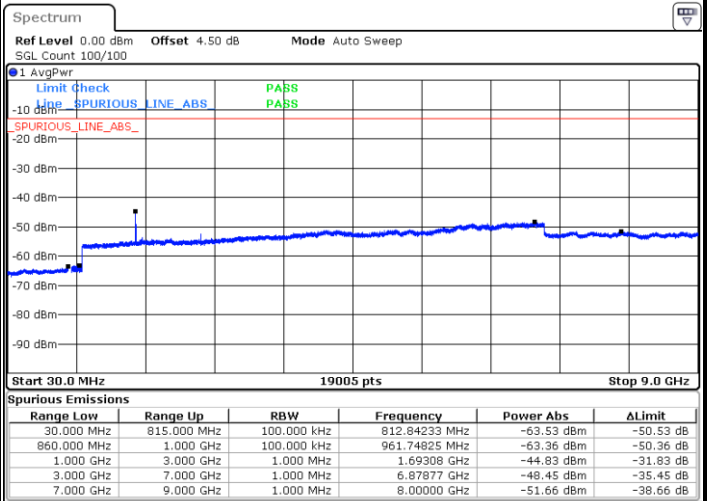

Date: 20.OCT.2018 19:15:05

Highest Channel / 16QAM

Date: 20.OCT.2018 19:15:59

LTE Band 5 / 3MHz

Lowest Channel / QPSK

Date: 20.OCT.2018 19:24:04

Lowest Channel / 16QAM

Date: 20.OCT.2018 19:24:58

LTE Band 5 / 3MHz

Middle Channel / QPSK

Middle Channel / 16QAM

Date: 20.OCT.2018 19:26:33

Date: 20.OCT.2018 19:27:27

Highest Channel / QPSK

Highest Channel / 16QAM

Date: 20.OCT.2018 19:35:32

Date: 20.OCT.2018 19:36:26

LTE Band 5 / 5MHz

Lowest Channel / QPSK

Lowest Channel / 16QAM

Date: 20.OCT.2018 19:44:31

Date: 20.OCT.2018 19:45:25

Middle Channel / QPSK

Middle Channel / 16QAM

Date: 20.OCT.2018 19:47:00

Date: 20.OCT.2018 19:47:54

LTE Band 5 / 5MHz

Highest Channel / QPSK

Date: 20.OCT.2018 19:55:59

Highest Channel / 16QAM

Date: 20.OCT.2018 19:56:53

LTE Band 5 / 10MHz