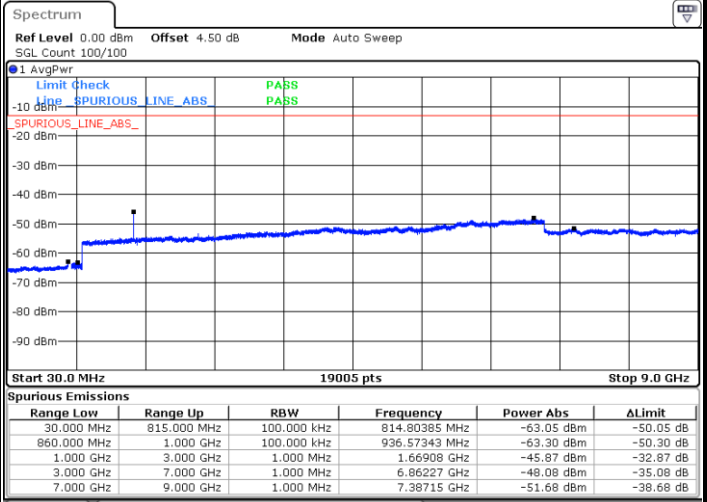

Date: 20.OCT.2018 20:08:21

Highest Channel / QPSK

Date: 20.OCT.2018 20:16:25

Highest Channel / 16QAM

Date: 20.OCT.2018 20:17:20

LTE Band 5 / 1.4MHz

Lowest Channel / 64QAM

Middle Channel / 64QAM

Date: 20.OCT.2018 20:53:53

Date: 20.OCT.2018 20:55:07

Highest Channel / 64QAM

Date: 20.OCT.2018 20:59:37

LTE Band 5 / 3MHz

Lowest Channel / 64QAM

Middle Channel / 64QAM

Date: 20.OCT.2018 21:04:06

Date: 20.OCT.2018 21:05:21

Highest Channel / 64QAM

Date: 20.OCT.2018 21:09:50

LTE Band 5 / 5MHz

Lowest Channel / 64QAM

Middle Channel / 64QAM

Date: 20.OCT.2018 21:14:20

Date: 20.OCT.2018 21:15:34

Highest Channel / 64QAM

Date: 20.OCT.2018 21:20:04

LTE Band 5 / 10MHz

Lowest Channel / 64QAM

Middle Channel / 64QAM

Date: 20.OCT.2018 21:24:33

Date: 20.OCT.2018 21:25:47

Highest Channel / 64QAM