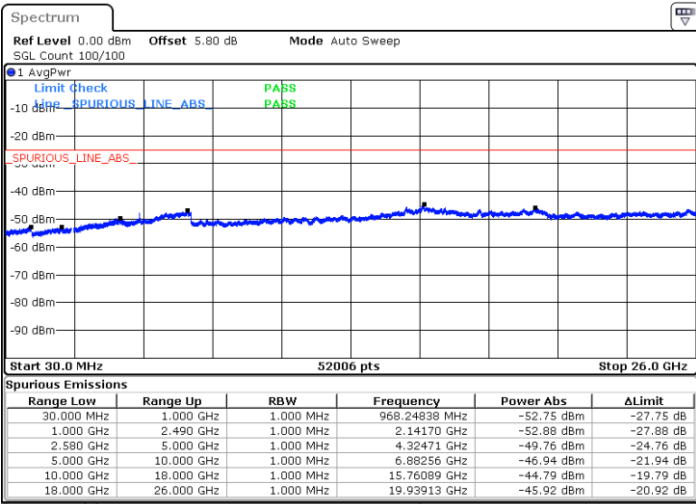

Highest Channel / 64QAM

Date: 20.OCT.2018 21:20:04

LTE Band 5 / 10MHz

Lowest Channel / 64QAM

Middle Channel / 64QAM

Date: 20.OCT.2018 21:24:33

Date: 20.OCT.2018 21:25:47

Highest Channel / 64QAM

Date: 20.OCT.2018 21:30:17

LTE Band 7 / 5MHz

Lowest Channel / QPSK

Lowest Channel / 16QAM

Date: 21.OCT.2018 09:35:05

Date: 21.OCT.2018 09:35:59

Middle Channel / QPSK

Middle Channel / 16QAM

Date: 21.OCT.2018 09:37:46

Date: 21.OCT.2018 09:36:52

LTE Band 7 / 5MHz

Highest Channel / QPSK

Date: 21.OCT.2018 09:38:40

Highest Channel / 16QAM

Date: 21.OCT.2018 09:39:34

LTE Band 7 / 10MHz