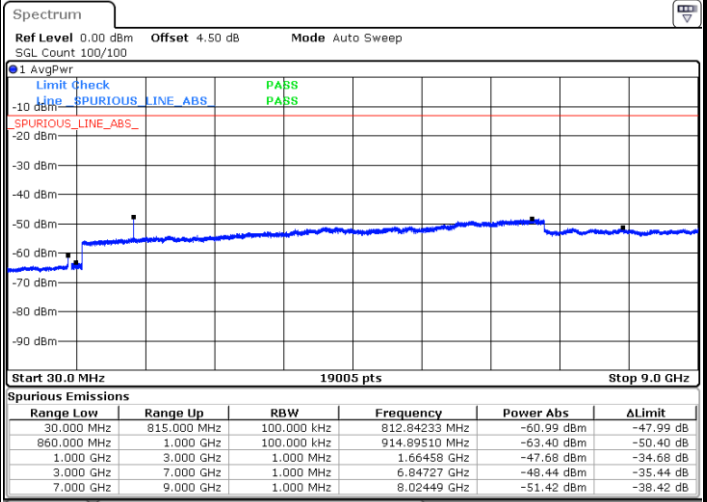

Date: 20.OCT.2018 21:05:21

Highest Channel / 64QAM

Date: 20.OCT.2018 21:09:50

LTE Band 5 / 5MHz

Lowest Channel / 64QAM

Middle Channel / 64QAM

Date: 20.OCT.2018 21:14:20

Date: 20.OCT.2018 21:15:34

Highest Channel / 64QAM

Date: 20.OCT.2018 21:20:04

LTE Band 5 / 10MHz

Lowest Channel / 64QAM

Middle Channel / 64QAM

Date: 20.OCT.2018 21:24:33

Date: 20.OCT.2018 21:25:47

Highest Channel / 64QAM

Date: 20.OCT.2018 21:30:17

LTE Band 7 / 5MHz

Lowest Channel / QPSK

Lowest Channel / 16QAM

Date: 21.OCT.2018 09:35:05

Date: 21.OCT.2018 09:35:59

Middle Channel / QPSK

Middle Channel / 16QAM

Date: 21.OCT.2018 09:37:46

Date: 21.OCT.2018 09:36:52

LTE Band 7 / 5MHz

Highest Channel / QPSK

Date: 21.OCT.2018 09:38:40

Highest Channel / 16QAM

Date: 21.OCT.2018 09:39:34

LTE Band 7 / 10MHz