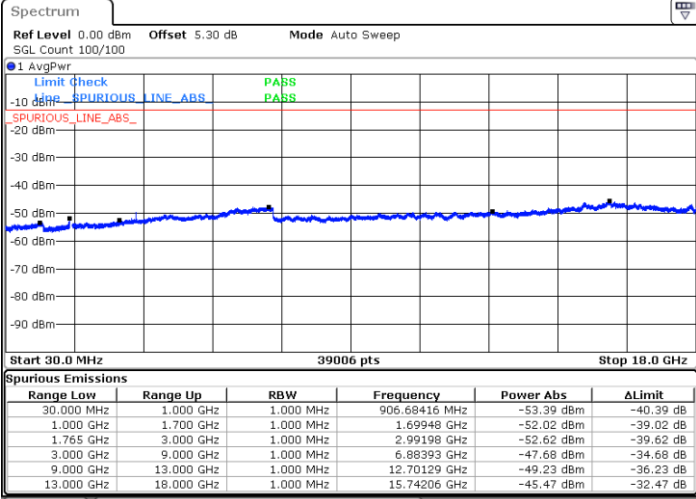

Lowest Channel / 16QAM

Date: 20.OCT.2018 17:22:47

LTE Band 4 / 20MHz

Middle Channel / QPSK

Middle Channel / 16QAM

Date: 20.OCT.2018 17:24:22

Date: 20.OCT.2018 17:25:17

Highest Channel / QPSK

Highest Channel / 16QAM

Date: 20.OCT.2018 17:31:22

Date: 20.OCT.2018 17:32:16

LTE Band 4 / 1.4MHz

Lowest Channel / 64QAM

Middle Channel / 64QAM

Date: 20.OCT.2018 18:11:27

Date: 20.OCT.2018 18:12:22

Highest Channel / 64QAM

Date: 20.OCT.2018 18:13:16

LTE Band 4 / 3MHz

Lowest Channel / 64QAM

Middle Channel / 64QAM

Date: 20.OCT.2018 18:14:11

Date: 20.OCT.2018 18:15:06

Highest Channel / 64QAM