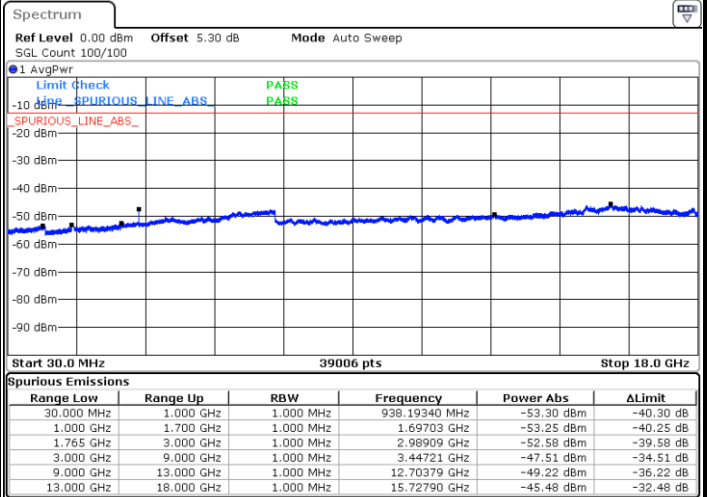

LTE Band 4 / 10MHz

Lowest Channel / 64QAM

Middle Channel / 64QAM

Date: 20.OCT.2018 18:19:39

Date: 20.OCT.2018 18:20:33

Highest Channel / 64QAM

Date: 20.OCT.2018 18:21:28

LTE Band 4 / 15MHz

Lowest Channel / 64QAM

Middle Channel / 64QAM

Date: 20.OCT.2018 18:22:22

Date: 20.OCT.2018 18:23:17

Highest Channel / 64QAM

Date: 20.OCT.2018 18:24:12

LTE Band 4 / 20MHz

Lowest Channel / 64QAM

Middle Channel / 64QAM

Date: 20.OCT.2018 18:25:06

Date: 20.OCT.2018 18:26:01

Highest Channel / 64QAM

Date: 20.OCT.2018 18:26:56

LTE Band 5 / 1.4MHz

Lowest Channel / QPSK

Lowest Channel / 16QAM