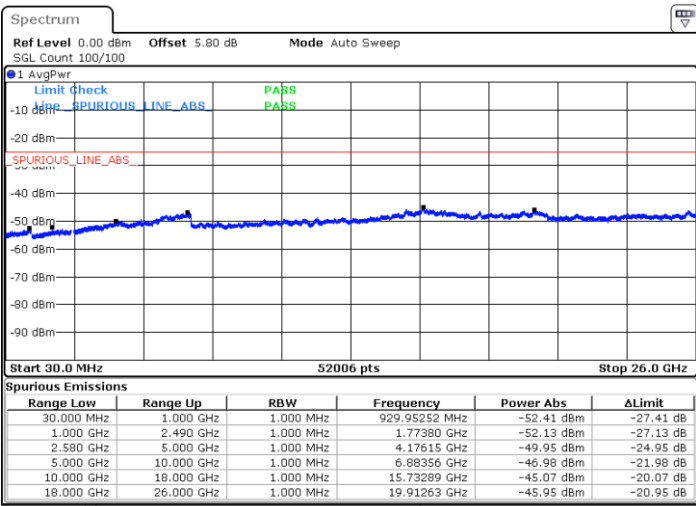

Date: 21.OCT.2018 09:37:46

Date: 21.OCT.2018 09:36:52

LTE Band 7 / 5MHz

Highest Channel / QPSK

Date: 21.OCT.2018 09:38:40

Highest Channel / 16QAM

Date: 21.OCT.2018 09:39:34

LTE Band 7 / 10MHz

Lowest Channel / QPSK

Date: 21.OCT.2018 09:51:33

Lowest Channel / 16QAM

Date: 21.OCT.2018 09:52:27

LTE Band 7 / 10MHz

Middle Channel / QPSK

Middle Channel / 16QAM

Date: 21.OCT.2018 09:54:15

Date: 21.OCT.2018 09:53:21

Highest Channel / QPSK

Highest Channel / 16QAM

Date: 21.OCT.2018 09:55:09

Date: 21.OCT.2018 09:56:03

LTE Band 7 / 15MHz

Lowest Channel / QPSK

Lowest Channel / 16QAM