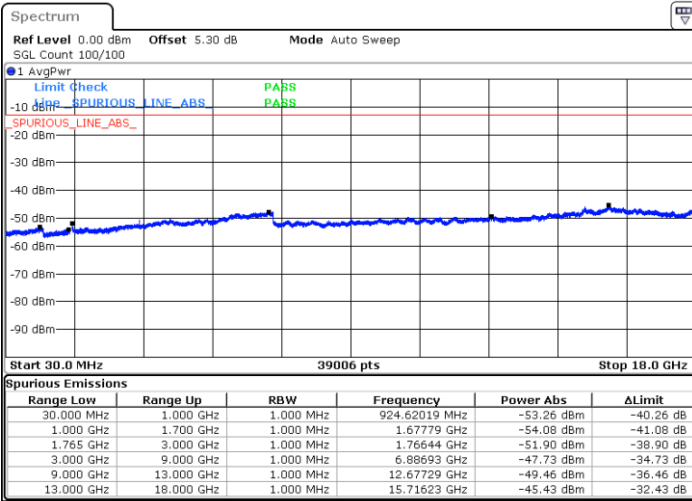

Highest Channel / 16QAM

Date: 20.OCT.2018 17:31:22

Date: 20.OCT.2018 17:32:16

LTE Band 4 / 1.4MHz

Lowest Channel / 64QAM

Middle Channel / 64QAM

Date: 20.OCT.2018 18:11:27

Date: 20.OCT.2018 18:12:22

Highest Channel / 64QAM

Date: 20.OCT.2018 18:13:16

LTE Band 4 / 3MHz

Lowest Channel / 64QAM

Middle Channel / 64QAM

Date: 20.OCT.2018 18:14:11

Date: 20.OCT.2018 18:15:06

Highest Channel / 64QAM

Date: 20.OCT.2018 18:16:00

LTE Band 4 / 5MHz

Lowest Channel / 64QAM

Middle Channel / 64QAM

Date: 20.OCT.2018 18:16:55

Date: 20.OCT.2018 18:17:49

Highest Channel / 64QAM

Date: 20.OCT.2018 18:18:44