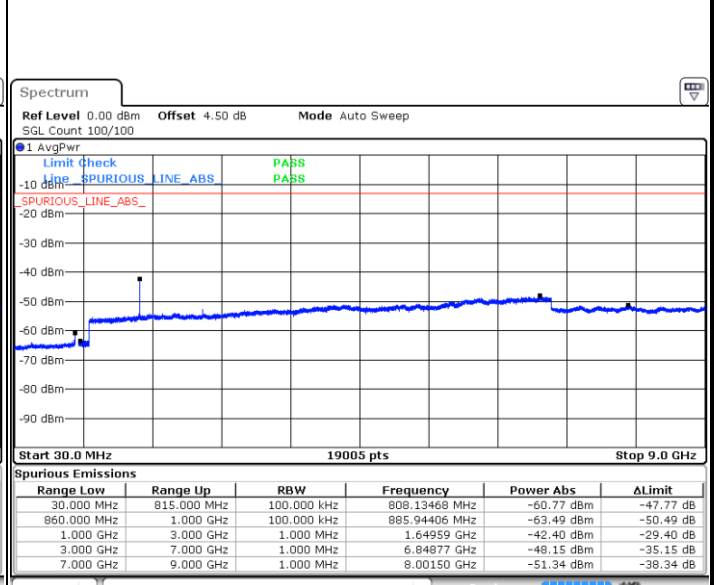

Date: 20.OCT.2018 19:36:26

LTE Band 5 / 5MHz

Lowest Channel / QPSK

Lowest Channel / 16QAM

Date: 20.OCT.2018 19:44:31

Date: 20.OCT.2018 19:45:25

Middle Channel / QPSK

Middle Channel / 16QAM

Date: 20.OCT.2018 19:47:00

Date: 20.OCT.2018 19:47:54

LTE Band 5 / 5MHz

Highest Channel / QPSK

Date: 20.OCT.2018 19:55:59

Highest Channel / 16QAM

Date: 20.OCT.2018 19:56:53

LTE Band 5 / 10MHz

Lowest Channel / QPSK

Date: 20.OCT.2018 20:04:57

Lowest Channel / 16QAM

Date: 20.OCT.2018 20:05:52

LTE Band 5 / 10MHz

Middle Channel / QPSK

Date: 20.OCT.2018 20:07:26

Middle Channel / 16QAM

Date: 20.OCT.2018 20:08:21

Highest Channel / QPSK

Date: 20.OCT.2018 20:16:25

Highest Channel / 16QAM

Date: 20.OCT.2018 20:17:20

LTE Band 5 / 1.4MHz

Lowest Channel / 64QAM

Middle Channel / 64QAM