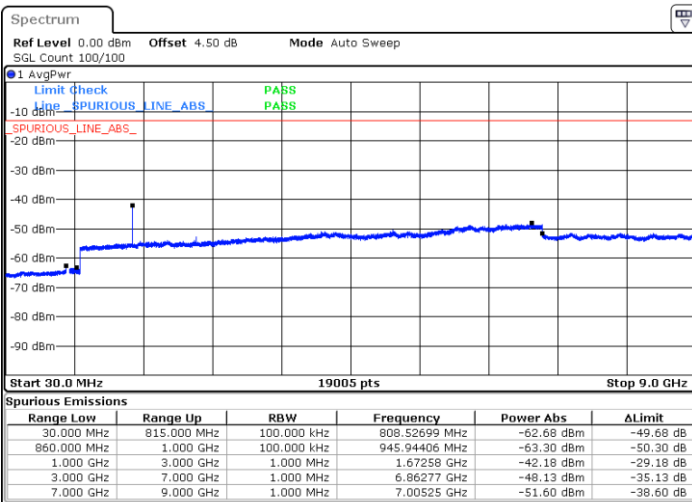

Lowest Channel / 64QAM

Middle Channel / 64QAM

Date: 20.OCT.2018 18:22:22

Date: 20.OCT.2018 18:23:17

Highest Channel / 64QAM

Date: 20.OCT.2018 18:24:12

LTE Band 4 / 20MHz

Lowest Channel / 64QAM

Middle Channel / 64QAM

Date: 20.OCT.2018 18:25:06

Date: 20.OCT.2018 18:26:01

Highest Channel / 64QAM

Date: 20.OCT.2018 18:26:56

LTE Band 5 / 1.4MHz

Lowest Channel / QPSK

Lowest Channel / 16QAM

Date: 20.OCT.2018 19:03:37

Date: 20.OCT.2018 19:04:31

Middle Channel / QPSK

Middle Channel / 16QAM

Date: 20.OCT.2018 19:06:06

Date: 20.OCT.2018 19:07:00

LTE Band 5 / 1.4MHz

Highest Channel / QPSK