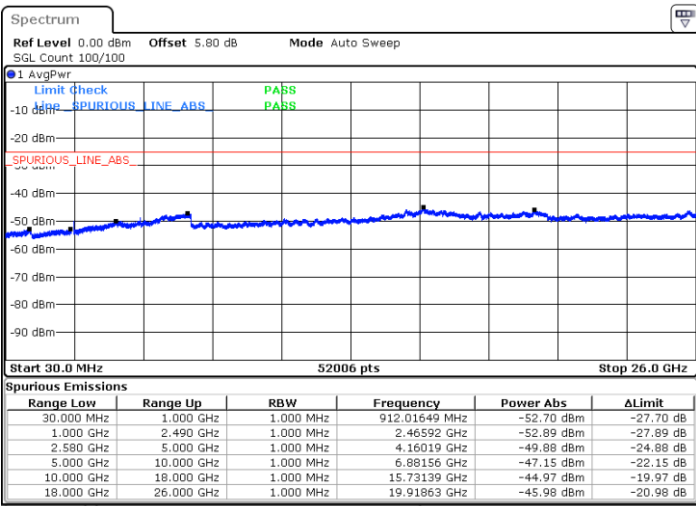

Date: 21.OCT.2018 10:11:38

Highest Channel / 16QAM

Date: 21.OCT.2018 10:12:32

LTE Band 7 / 20MHz

Lowest Channel / QPSK

Date: 21.OCT.2018 10:24:32

Lowest Channel / 16QAM

Date: 21.OCT.2018 10:25:26

LTE Band 7 / 20MHz

Middle Channel / QPSK

Middle Channel / 16QAM

Date: 21.OCT.2018 10:27:14

Date: 21.OCT.2018 10:26:20

Highest Channel / QPSK

Highest Channel / 16QAM

Date: 21.OCT.2018 10:28:08

Date: 21.OCT.2018 10:29:02

LTE Band 7 / 5MHz

Lowest Channel / 64QAM

Middle Channel / 64QAM

Date: 21.OCT.2018 10:34:23

Date: 21.OCT.2018 10:35:17

Highest Channel / 64QAM

Date: 21.OCT.2018 10:36:11