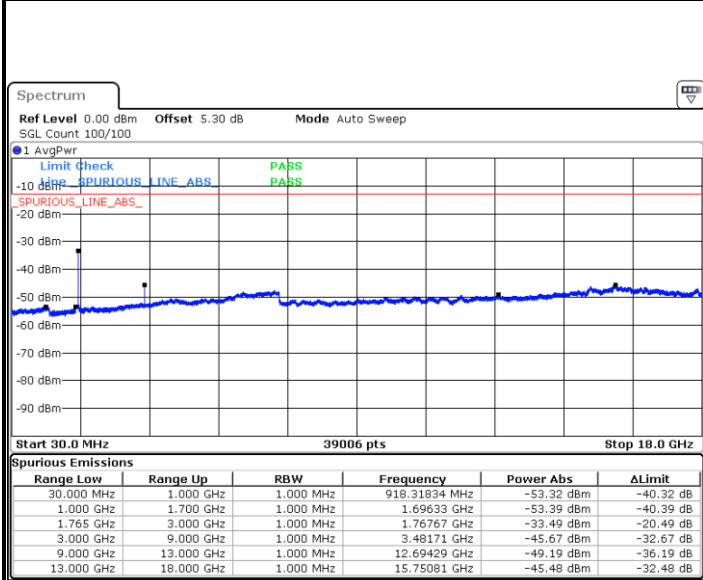

LTE Band 4 / 15MHz

Highest Channel / QPSK

Date: 20.OCT.2018 17:14:54

Highest Channel / 16QAM

Date: 20.OCT.2018 17:15:48

LTE Band 4 / 20MHz

Lowest Channel / QPSK

Date: 20.OCT.2018 17:21:53

Lowest Channel / 16QAM

Date: 20.OCT.2018 17:22:47

LTE Band 4 / 20MHz

Middle Channel / QPSK

Middle Channel / 16QAM

Date: 20.OCT.2018 17:24:22

Date: 20.OCT.2018 17:25:17

Highest Channel / QPSK

Highest Channel / 16QAM

Date: 20.OCT.2018 17:31:22

Date: 20.OCT.2018 17:32:16

LTE Band 4 / 1.4MHz

Lowest Channel / 64QAM

Middle Channel / 64QAM

Date: 20.OCT.2018 18:11:27

Date: 20.OCT.2018 18:12:22