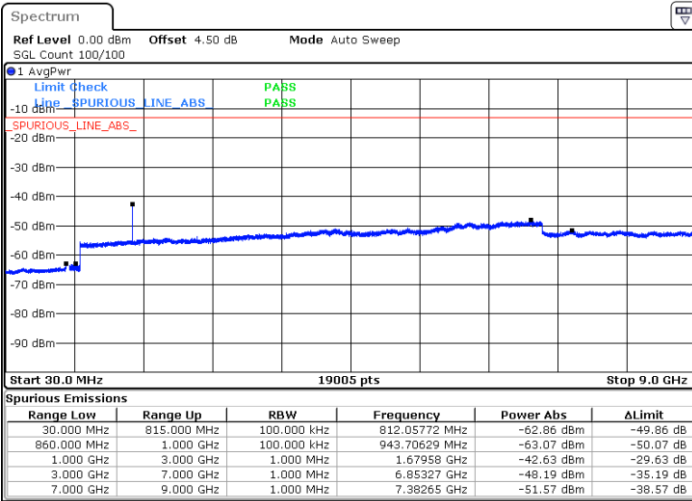

Date: 20.OCT.2018 21:05:21

Highest Channel / 64QAM

Date: 20.OCT.2018 21:09:50

LTE Band 5 / 5MHz

Lowest Channel / 64QAM

Middle Channel / 64QAM

Date: 20.OCT.2018 21:14:20

Date: 20.OCT.2018 21:15:34

Highest Channel / 64QAM

Date: 20.OCT.2018 21:20:04

LTE Band 5 / 10MHz

Lowest Channel / 64QAM

Middle Channel / 64QAM

Date: 20.OCT.2018 21:24:33

Date: 20.OCT.2018 21:25:47

Highest Channel / 64QAM

Date: 20.OCT.2018 21:30:17

LTE Band 7 / 5MHz

Lowest Channel / QPSK

Lowest Channel / 16QAM

Date: 21.OCT.2018 09:35:05

Date: 21.OCT.2018 09:35:59

Middle Channel / QPSK

Middle Channel / 16QAM

Date: 21.OCT.2018 09:37:46

Date: 21.OCT.2018 09:36:52

LTE Band 7 / 5MHz

Highest Channel / QPSK

Date: 21.OCT.2018 09:38:40

Highest Channel / 16QAM

Date: 21.OCT.2018 09:39:34

LTE Band 7 / 10MHz