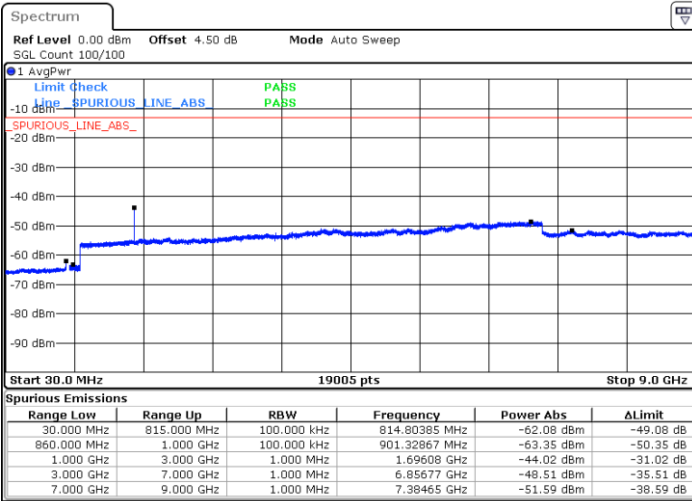

Lowest Channel / QPSK

Date: 20.OCT.2018 20:04:57

Lowest Channel / 16QAM

Date: 20.OCT.2018 20:05:52

LTE Band 5 / 10MHz

Middle Channel / QPSK

Date: 20.OCT.2018 20:07:26

Middle Channel / 16QAM

Date: 20.OCT.2018 20:08:21

Highest Channel / QPSK

Date: 20.OCT.2018 20:16:25

Highest Channel / 16QAM

Date: 20.OCT.2018 20:17:20

LTE Band 5 / 1.4MHz

Lowest Channel / 64QAM

Middle Channel / 64QAM

Date: 20.OCT.2018 20:53:53

Date: 20.OCT.2018 20:55:07

Highest Channel / 64QAM

Date: 20.OCT.2018 20:59:37

LTE Band 5 / 3MHz

Lowest Channel / 64QAM

Middle Channel / 64QAM

Date: 20.OCT.2018 21:04:06