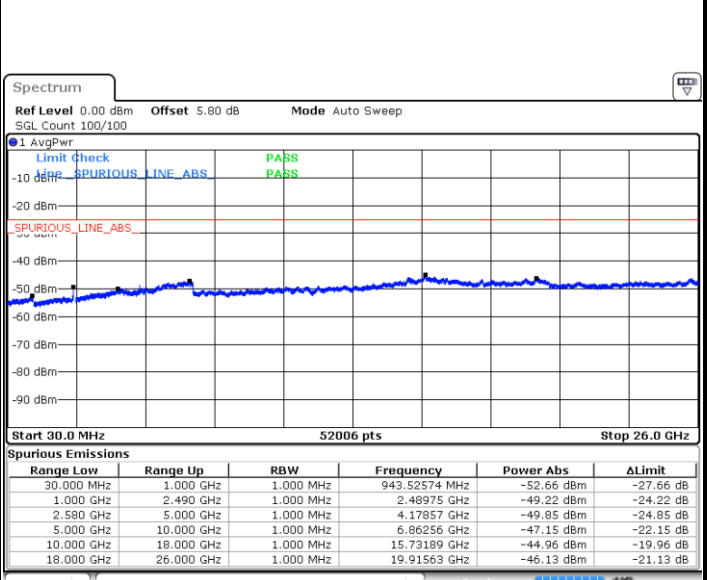

Date: 21.OCT.2018 09:53:21

Highest Channel / QPSK

Highest Channel / 16QAM

Date: 21.OCT.2018 09:55:09

Date: 21.OCT.2018 09:56:03

LTE Band 7 / 15MHz

Lowest Channel / QPSK

Lowest Channel / 16QAM

Date: 21.OCT.2018 10:08:03

Date: 21.OCT.2018 10:08:57

Middle Channel / QPSK

Middle Channel / 16QAM

Date: 21.OCT.2018 10:10:45

Date: 21.OCT.2018 10:09:51

LTE Band7 / 15MHz

Highest Channel / QPSK

Date: 21.OCT.2018 10:11:38

Highest Channel / 16QAM

Date: 21.OCT.2018 10:12:32

LTE Band 7 / 20MHz

Lowest Channel / QPSK

Date: 21.OCT.2018 10:24:32

Lowest Channel / 16QAM

Date: 21.OCT.2018 10:25:26

LTE Band 7 / 20MHz

Middle Channel / QPSK

Middle Channel / 16QAM

Date: 21.OCT.2018 10:27:14

Date: 21.OCT.2018 10:26:20

Highest Channel / QPSK

Highest Channel / 16QAM

Date: 21.OCT.2018 10:28:08