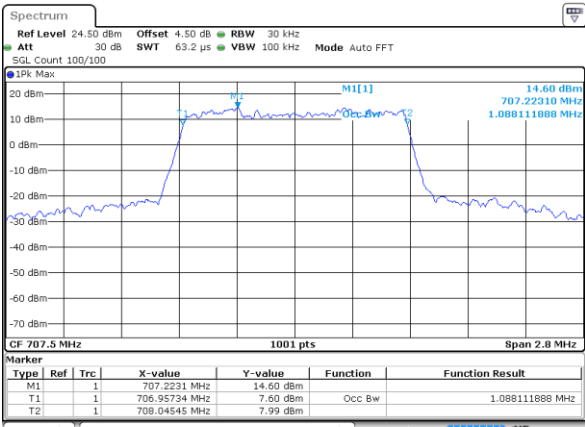

Highest Channel / 10MHz / 16QAM

Date: 21.OCT.2018 12:16:19

LTE Band 12

Lowest Channel / 1.4MHz / 64QAM

Date: 21.OCT.2018 13:18:55

Lowest Channel / 3MHz / 64QAM

Date: 21.OCT.2018 13:19:54

Middle Channel / 1.4MHz / 64QAM

Date: 21.OCT.2018 13:19:15

Middle Channel / 3MHz / 64QAM

Date: 21.OCT.2018 13:20:14

Highest Channel / 1.4MHz / 64QAM

Date: 21.OCT.2018 13:19:35

Highest Channel / 3MHz / 64QAM

Date: 21.OCT.2018 13:20:34

LTE Band 12