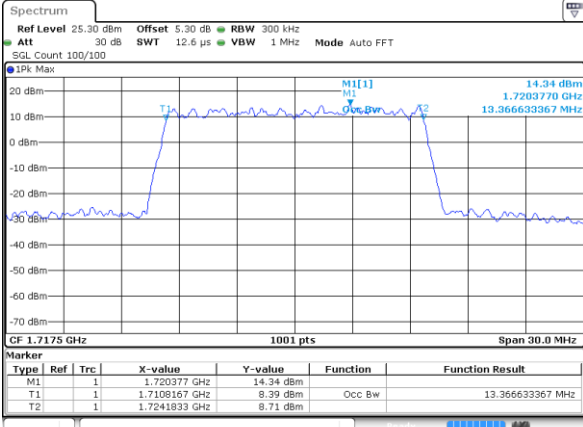

Highest Channel / 5MHz / 64QAM

Date: 20.OCT.2018 17:40:24

Highest Channel / 10MHz / 64QAM

Date: 20.OCT.2018 17:41:24

LTE Band 4

Lowest Channel / 15MHz / 64QAM

Date: 20.OCT.2018 17:41:44

Lowest Channel / 20MHz / 64QAM