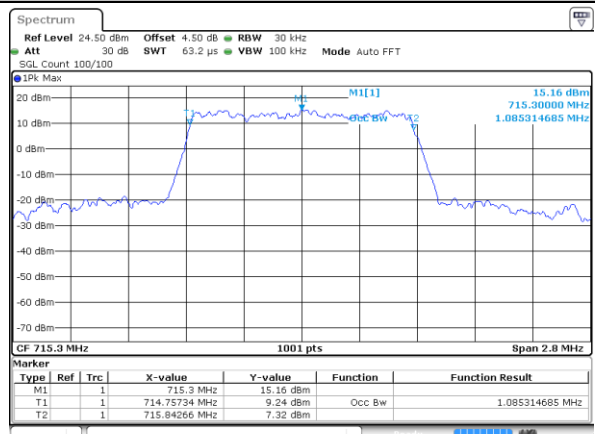

Date: 21.OCT.2018 10:50:43

Highest Channel / 15MHz / 64QAM

Date: 21.OCT.2018 10:44:56

Highest Channel / 20MHz / 64QAM

Date: 21.OCT.2018 10:50:53

LTE Band 12

Lowest Channel / 1.4MHz / QPSK

Date: 21.OCT.2018 11:26:23

Lowest Channel / 1.4MHz / 16QAM

Date: 21.OCT.2018 11:26:33

Middle Channel / 1.4MHz / QPSK

Date: 21.OCT.2018 11:26:53

Middle Channel / 1.4MHz / 16QAM

Date: 21.OCT.2018 11:26:43

Highest Channel / 1.4MHz / QPSK

Date: 21.OCT.2018 11:27:03

Highest Channel / 1.4MHz / 16QAM

Date: 21.OCT.2018 11:27:13

LTE Band 12

Lowest Channel / 3MHz / QPSK

Date: 21.OCT.2018 11:42:45

Lowest Channel / 3MHz / 16QAM

Date: 21.OCT.2018 11:42:55