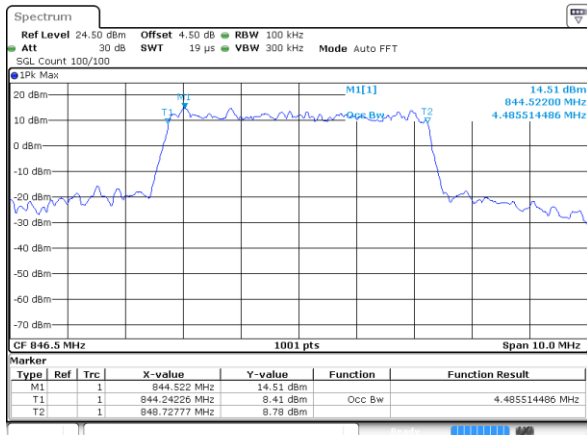

Highest Channel / 3MHz / 64QAM

Date: 20.OCT.2018 21:05:31

LTE Band 5

Lowest Channel / 5MHz / 64QAM

Date: 20.OCT.2018 21:10:01

Lowest Channel / 10MHz / 64QAM

Date: 20.OCT.2018 21:20:14

Middle Channel / 5MHz / 64QAM

Date: 20.OCT.2018 21:14:30

Middle Channel / 10MHz / 64QAM

Date: 20.OCT.2018 21:24:44

Highest Channel / 5MHz / 64QAM

Date: 20.OCT.2018 21:15:45

Highest Channel / 10MHz / 64QAM

Date: 20.OCT.2018 21:25:58

LTE Band 7