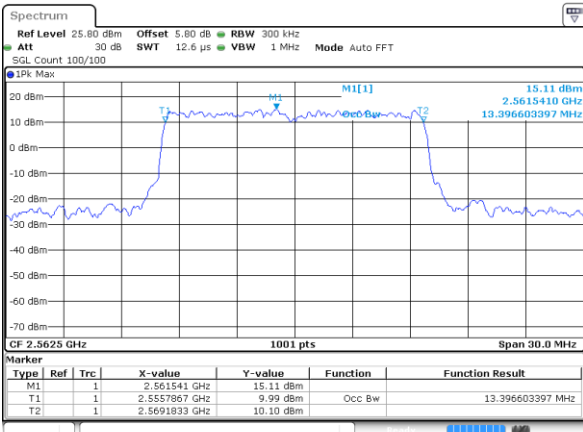

Date: 21.OCT.2018 09:41:25

LTE Band 7

Lowest Channel / 15MHz / QPSK

Date: 21.OCT.2018 09:56:34

Lowest Channel / 15MHz / 16QAM

Date: 21.OCT.2018 09:56:14

Middle Channel / 15MHz / QPSK

Date: 21.OCT.2018 09:56:54

Middle Channel / 15MHz / 16QAM

Date: 21.OCT.2018 09:57:14

Highest Channel / 15MHz / QPSK

Date: 21.OCT.2018 09:57:54

Highest Channel / 15MHz / 16QAM

Date: 21.OCT.2018 09:57:34

LTE Band 7

Lowest Channel / 20MHz / QPSK