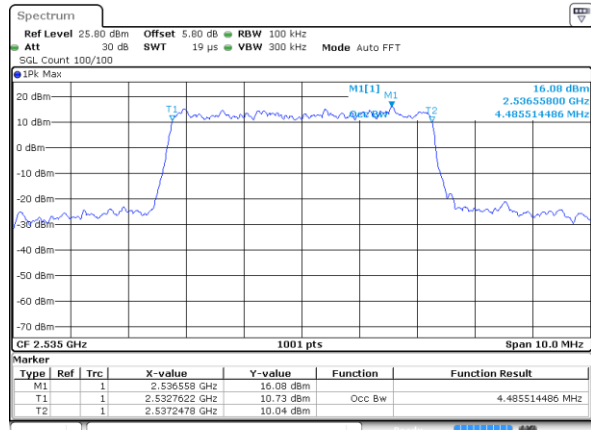

Date: 20.OCT.2018 21:14:30

Middle Channel / 10MHz / 64QAM

Date: 20.OCT.2018 21:24:44

Highest Channel / 5MHz / 64QAM

Date: 20.OCT.2018 21:15:45

Highest Channel / 10MHz / 64QAM

Date: 20.OCT.2018 21:25:58

LTE Band 7

Lowest Channel / 5MHz / QPSK

Date: 21.OCT.2018 09:23:14

Lowest Channel / 5MHz / 16QAM

Date: 21.OCT.2018 09:23:35

Middle Channel / 5MHz / QPSK

Date: 21.OCT.2018 09:24:15

Middle Channel / 5MHz / 16QAM

Date: 21.OCT.2018 09:23:55

Highest Channel / 5MHz / QPSK

Date: 21.OCT.2018 09:24:35

Highest Channel / 5MHz / 16QAM

Date: 21.OCT.2018 09:24:55

LTE Band 7

Lowest Channel / 10MHz / QPSK

Date: 21.OCT.2018 09:39:45

Lowest Channel / 10MHz / 16QAM