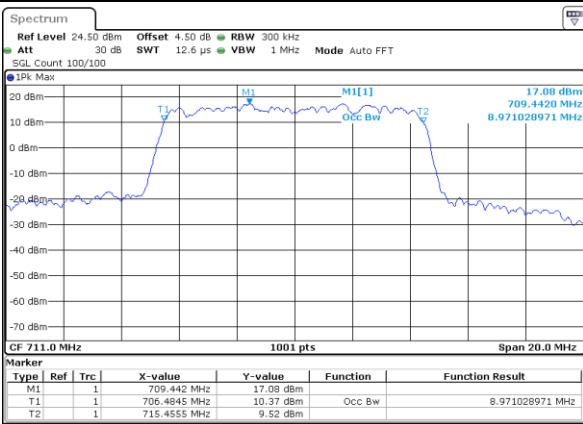

Date: 21.OCT.2018 11:59:27

Highest Channel / 5MHz / QPSK

Date: 21.OCT.2018 11:59:47

Highest Channel / 5MHz / 16QAM

Date: 21.OCT.2018 11:59:57

LTE Band 12

Lowest Channel / 10MHz / QPSK

Date: 21.OCT.2018 12:15:29

Lowest Channel / 10MHz / 16QAM

Date: 21.OCT.2018 12:15:39

Middle Channel / 10MHz / QPSK

Date: 21.OCT.2018 12:15:59

Middle Channel / 10MHz / 16QAM

Date: 21.OCT.2018 12:15:49

Highest Channel / 10MHz / QPSK

Date: 21.OCT.2018 12:16:09

Highest Channel / 10MHz / 16QAM

Date: 21.OCT.2018 12:16:19

LTE Band 12

Lowest Channel / 1.4MHz / 64QAM

Date: 21.OCT.2018 13:18:55

Lowest Channel / 3MHz / 64QAM

Date: 21.OCT.2018 13:19:54

Middle Channel / 1.4MHz / 64QAM