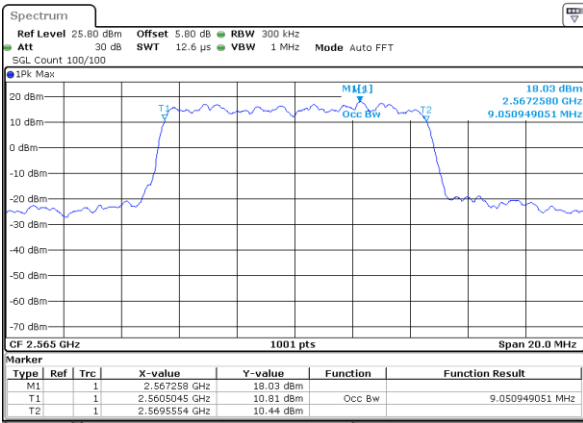

Highest Channel / 5MHz / QPSK

Date: 21.OCT.2018 09:24:35

Highest Channel / 5MHz / 16QAM

Date: 21.OCT.2018 09:24:55

LTE Band 7

Lowest Channel / 10MHz / QPSK

Date: 21.OCT.2018 09:39:45

Lowest Channel / 10MHz / 16QAM

Date: 21.OCT.2018 09:40:05

Middle Channel / 10MHz / QPSK

Date: 21.OCT.2018 09:40:45

Middle Channel / 10MHz / 16QAM

Date: 21.OCT.2018 09:40:25

Highest Channel / 10MHz / QPSK

Date: 21.OCT.2018 09:41:05

Highest Channel / 10MHz / 16QAM

Date: 21.OCT.2018 09:41:25

LTE Band 7

Lowest Channel / 15MHz / QPSK

Date: 21.OCT.2018 09:56:34

Lowest Channel / 15MHz / 16QAM

Date: 21.OCT.2018 09:56:14

Middle Channel / 15MHz / QPSK

Date: 21.OCT.2018 09:56:54

Middle Channel / 15MHz / 16QAM

Date: 21.OCT.2018 09:57:14

Highest Channel / 15MHz / QPSK

Date: 21.OCT.2018 09:57:54

Highest Channel / 15MHz / 16QAM

Date: 21.OCT.2018 09:57:34

LTE Band 7

Lowest Channel / 20MHz / QPSK