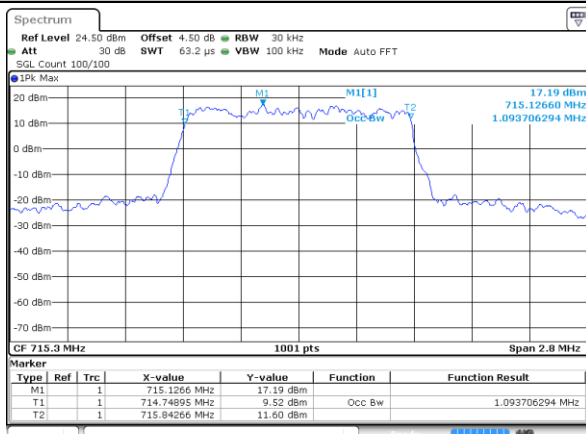

Date: 21.OCT.2018 10:50:43

Highest Channel / 15MHz / 64QAM

Date: 21.OCT.2018 10:44:56

Highest Channel / 20MHz / 64QAM

Date: 21.OCT.2018 10:50:53

LTE Band 12

Lowest Channel / 1.4MHz / QPSK

Date: 21.OCT.2018 11:26:23

Lowest Channel / 1.4MHz / 16QAM

Date: 21.OCT.2018 11:26:33

Middle Channel / 1.4MHz / QPSK

Date: 21.OCT.2018 11:26:53

Middle Channel / 1.4MHz / 16QAM

Date: 21.OCT.2018 11:26:43

Highest Channel / 1.4MHz / QPSK

Date: 21.OCT.2018 11:27:03

Highest Channel / 1.4MHz / 16QAM

Date: 21.OCT.2018 11:27:13

LTE Band 12

Lowest Channel / 3MHz / QPSK

Date: 21.OCT.2018 11:42:45

Lowest Channel / 3MHz / 16QAM

Date: 21.OCT.2018 11:42:55