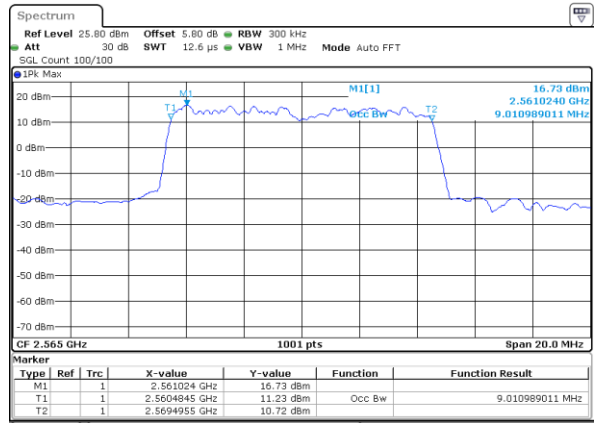

Highest Channel / 5MHz / QPSK

Date: 21.OCT.2018 09:24:35

Highest Channel / 5MHz / 16QAM

Date: 21.OCT.2018 09:24:55

LTE Band 7

Lowest Channel / 10MHz / QPSK

Date: 21.OCT.2018 09:39:45

Lowest Channel / 10MHz / 16QAM

Date: 21.OCT.2018 09:40:05

Middle Channel / 10MHz / QPSK

Date: 21.OCT.2018 09:40:45

Middle Channel / 10MHz / 16QAM

Date: 21.OCT.2018 09:40:25

Highest Channel / 10MHz / QPSK

Date: 21.OCT.2018 09:41:05

Highest Channel / 10MHz / 16QAM

Date: 21.OCT.2018 09:41:25

LTE Band 7

Lowest Channel / 15MHz / QPSK

Date: 21.OCT.2018 09:56:34

Lowest Channel / 15MHz / 16QAM

Date: 21.OCT.2018 09:56:14

Middle Channel / 15MHz / QPSK

Date: 21.OCT.2018 09:56:54