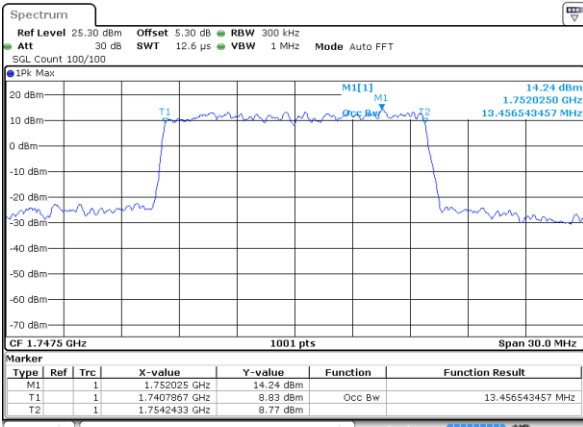

Highest Channel / 5MHz / 64QAM

Date: 20.OCT.2018 17:40:24

Highest Channel / 10MHz / 64QAM

Date: 20.OCT.2018 17:41:24

LTE Band 4

Lowest Channel / 15MHz / 64QAM

Date: 20.OCT.2018 17:41:44

Lowest Channel / 20MHz / 64QAM

Date: 20.OCT.2018 17:42:45

Middle Channel / 15MHz / 64QAM

Date: 20.OCT.2018 17:42:04

Middle Channel / 20MHz / 64QAM

Date: 20.OCT.2018 17:43:05

Highest Channel / 15MHz / 64QAM

Date: 20.OCT.2018 17:42:25

Highest Channel / 20MHz / 64QAM