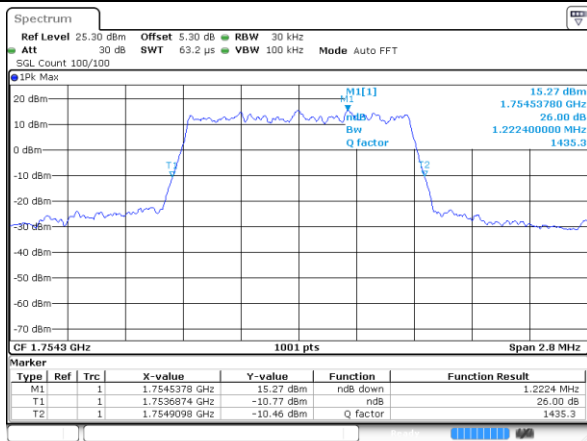

Highest Channel / 20MHz / 16QAM

Date: 20.OCT.2018 17:25:38

LTE Band 4

Lowest Channel / 1.4MHz / 64QAM

Date: 20.OCT.2018 17:37:54

Lowest Channel / 3MHz / 64QAM

Date: 20.OCT.2018 17:38:44

Middle Channel / 1.4MHz / 64QAM

Date: 20.OCT.2018 17:38:14

Middle Channel / 3MHz / 64QAM

Date: 20.OCT.2018 17:39:04

Highest Channel / 1.4MHz / 64QAM

Date: 20.OCT.2018 17:38:34

Highest Channel / 3MHz / 64QAM

Date: 20.OCT.2018 17:39:24

LTE Band 4