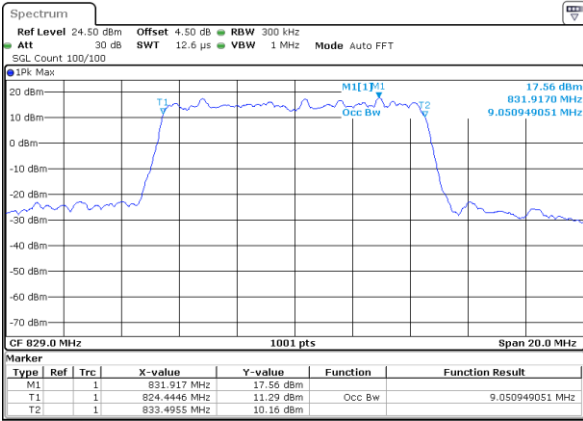

Date: 20.OCT.2018 19:27:38

Highest Channel / 3MHz / 16QAM

Date: 20.OCT.2018 19:27:48

LTE Band 5

Lowest Channel / 5MHz / QPSK

Date: 20.OCT.2018 19:36:37

Lowest Channel / 5MHz / 16QAM

Date: 20.OCT.2018 19:36:47

Middle Channel / 5MHz / QPSK

Date: 20.OCT.2018 19:45:36

Middle Channel / 5MHz / 16QAM

Date: 20.OCT.2018 19:45:46

Highest Channel / 5MHz / QPSK

Date: 20.OCT.2018 19:48:05

Highest Channel / 5MHz / 16QAM

Date: 20.OCT.2018 19:48:15

LTE Band 5

Lowest Channel / 10MHz / QPSK

Date: 20.OCT.2018 19:57:04

Lowest Channel / 10MHz / 16QAM

Date: 20.OCT.2018 19:57:14

Middle Channel / 10MHz / QPSK

Date: 20.OCT.2018 20:06:02

Middle Channel / 10MHz / 16QAM

Date: 20.OCT.2018 20:06:13

Highest Channel / 10MHz / QPSK

Date: 20.OCT.2018 20:08:32

Highest Channel / 10MHz / 16QAM

Date: 20.OCT.2018 20:08:42

LTE Band 5

Lowest Channel / 1.4MHz / 64QAM

Date: 20.OCT.2018 20:49:34