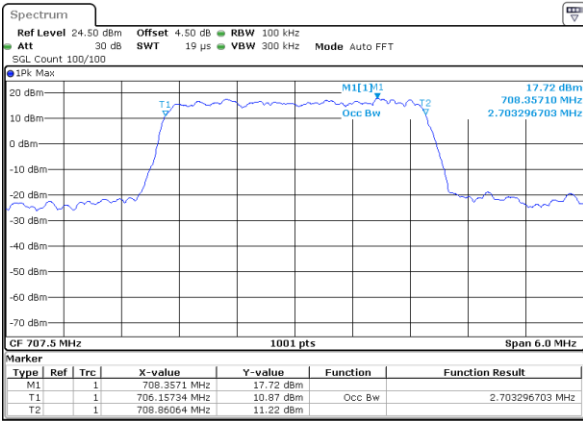

Date: 21.OCT.2018 10:50:43

Highest Channel / 15MHz / 64QAM

Date: 21.OCT.2018 10:44:56

Highest Channel / 20MHz / 64QAM

Date: 21.OCT.2018 10:50:53

LTE Band 12

Lowest Channel / 1.4MHz / QPSK

Date: 21.OCT.2018 11:26:23

Lowest Channel / 1.4MHz / 16QAM

Date: 21.OCT.2018 11:26:33

Middle Channel / 1.4MHz / QPSK

Date: 21.OCT.2018 11:26:53

Middle Channel / 1.4MHz / 16QAM

Date: 21.OCT.2018 11:26:43

Highest Channel / 1.4MHz / QPSK

Date: 21.OCT.2018 11:27:03

Highest Channel / 1.4MHz / 16QAM

Date: 21.OCT.2018 11:27:13

LTE Band 12

Lowest Channel / 3MHz / QPSK

Date: 21.OCT.2018 11:42:45

Lowest Channel / 3MHz / 16QAM

Date: 21.OCT.2018 11:42:55

Middle Channel / 3MHz / QPSK

Date: 21.OCT.2018 11:43:15

Middle Channel / 3MHz / 16QAM

Date: 21.OCT.2018 11:43:05

Highest Channel / 3MHz / QPSK

Date: 21.OCT.2018 11:43:25

Highest Channel / 3MHz / 16QAM

Date: 21.OCT.2018 11:43:35