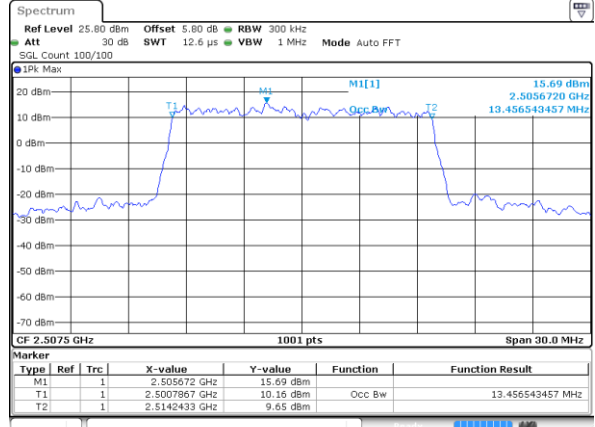

Date: 21.OCT.2018 09:41:25

LTE Band 7

Lowest Channel / 15MHz / QPSK

Date: 21.OCT.2018 09:56:34

Lowest Channel / 15MHz / 16QAM

Date: 21.OCT.2018 09:56:14

Middle Channel / 15MHz / QPSK

Date: 21.OCT.2018 09:56:54

Middle Channel / 15MHz / 16QAM

Date: 21.OCT.2018 09:57:14

Highest Channel / 15MHz / QPSK

Date: 21.OCT.2018 09:57:54

Highest Channel / 15MHz / 16QAM

Date: 21.OCT.2018 09:57:34

LTE Band 7

Lowest Channel / 20MHz / QPSK