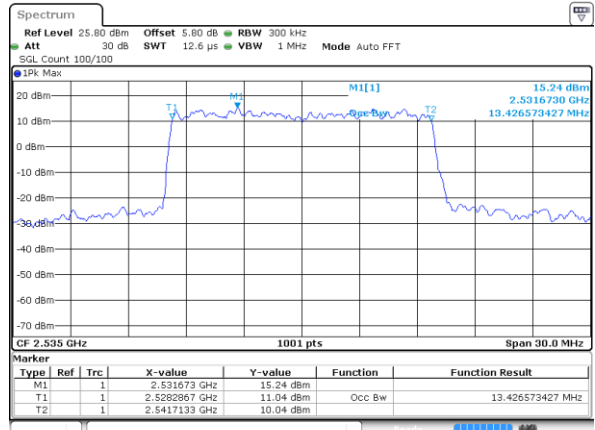

Date: 21.OCT.2018 09:41:25

LTE Band 7

Lowest Channel / 15MHz / QPSK

Date: 21.OCT.2018 09:56:34

Lowest Channel / 15MHz / 16QAM

Date: 21.OCT.2018 09:56:14

Middle Channel / 15MHz / QPSK

Date: 21.OCT.2018 09:56:54

Middle Channel / 15MHz / 16QAM

Date: 21.OCT.2018 09:57:14

Highest Channel / 15MHz / QPSK

Date: 21.OCT.2018 09:57:54

Highest Channel / 15MHz / 16QAM

Date: 21.OCT.2018 09:57:34

LTE Band 7

Lowest Channel / 20MHz / QPSK