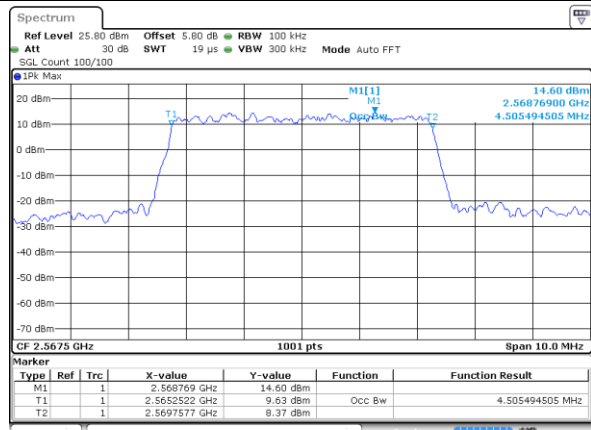

Date: 20.OCT.2018 21:14:30

Middle Channel / 10MHz / 64QAM

Date: 20.OCT.2018 21:24:44

Highest Channel / 5MHz / 64QAM

Date: 20.OCT.2018 21:15:45

Highest Channel / 10MHz / 64QAM

Date: 20.OCT.2018 21:25:58

LTE Band 7

Lowest Channel / 5MHz / QPSK

Date: 21.OCT.2018 09:23:14

Lowest Channel / 5MHz / 16QAM

Date: 21.OCT.2018 09:23:35

Middle Channel / 5MHz / QPSK

Date: 21.OCT.2018 09:24:15

Middle Channel / 5MHz / 16QAM

Date: 21.OCT.2018 09:23:55

Highest Channel / 5MHz / QPSK

Date: 21.OCT.2018 09:24:35

Highest Channel / 5MHz / 16QAM

Date: 21.OCT.2018 09:24:55

LTE Band 7

Lowest Channel / 10MHz / QPSK

Date: 21.OCT.2018 09:39:45

Lowest Channel / 10MHz / 16QAM