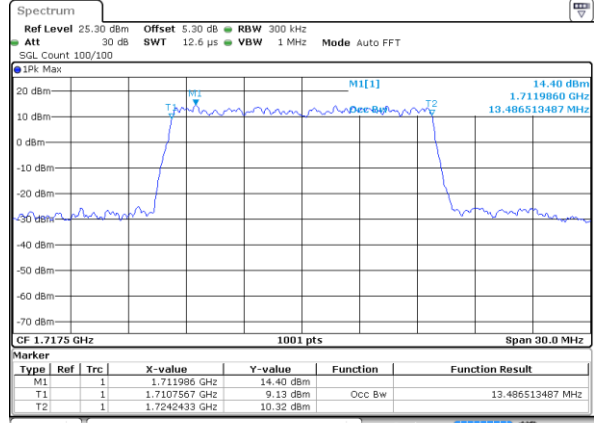

LTE Band 4

Lowest Channel / 15MHz / QPSK

Date: 20.OCT.2018 16:59:31

Lowest Channel / 15MHz / 16QAM

Date: 20.OCT.2018 16:59:42

Middle Channel / 15MHz / QPSK

Date: 20.OCT.2018 17:06:31

Middle Channel / 15MHz / 16QAM

Date: 20.OCT.2018 17:06:41

Highest Channel / 15MHz / QPSK

Date: 20.OCT.2018 17:09:00

Highest Channel / 15MHz / 16QAM

Date: 20.OCT.2018 17:09:10

LTE Band 4

Lowest Channel / 20MHz / QPSK

Date: 20.OCT.2018 17:15:59