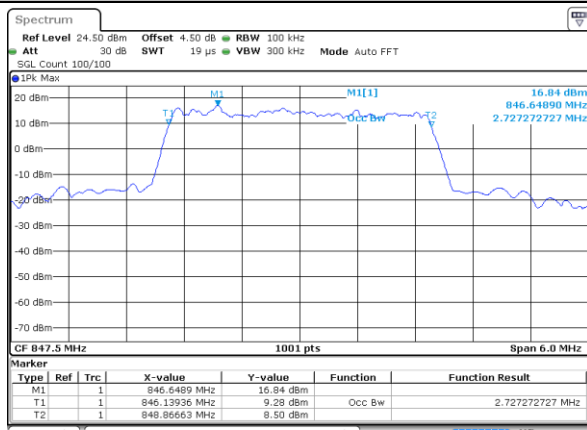

Date: 20.OCT.2018 20:06:13

Highest Channel / 10MHz / QPSK

Date: 20.OCT.2018 20:08:32

Highest Channel / 10MHz / 16QAM

Date: 20.OCT.2018 20:08:42

LTE Band 5

Lowest Channel / 1.4MHz / 64QAM

Date: 20.OCT.2018 20:49:34

Lowest Channel / 3MHz / 64QAM

Date: 20.OCT.2018 20:59:47

Middle Channel / 1.4MHz / 64QAM

Date: 20.OCT.2018 20:54:03

Middle Channel / 3MHz / 64QAM

Date: 20.OCT.2018 21:04:17

Highest Channel / 1.4MHz / 64QAM

Date: 20.OCT.2018 20:55:18

Highest Channel / 3MHz / 64QAM

Date: 20.OCT.2018 21:05:31

LTE Band 5

Lowest Channel / 5MHz / 64QAM

Date: 20.OCT.2018 21:10:01

Lowest Channel / 10MHz / 64QAM

Date: 20.OCT.2018 21:20:14

Middle Channel / 5MHz / 64QAM