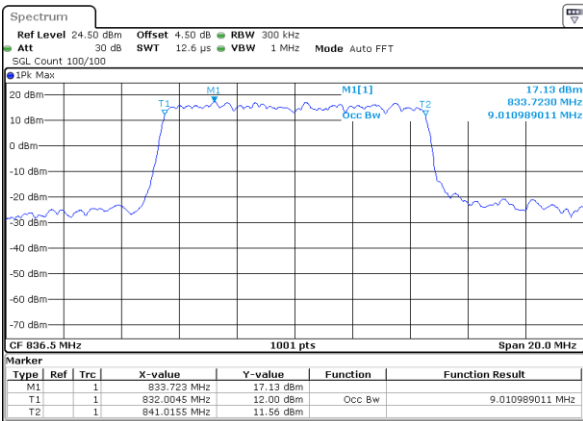

LTE Band 5

Lowest Channel / 10MHz / QPSK

Date: 20.OCT.2018 19:57:04

Lowest Channel / 10MHz / 16QAM

Date: 20.OCT.2018 19:57:14

Middle Channel / 10MHz / QPSK

Date: 20.OCT.2018 20:06:02

Middle Channel / 10MHz / 16QAM

Date: 20.OCT.2018 20:06:13

Highest Channel / 10MHz / QPSK

Date: 20.OCT.2018 20:08:32

Highest Channel / 10MHz / 16QAM

Date: 20.OCT.2018 20:08:42

LTE Band 5

Lowest Channel / 1.4MHz / 64QAM

Date: 20.OCT.2018 20:49:34