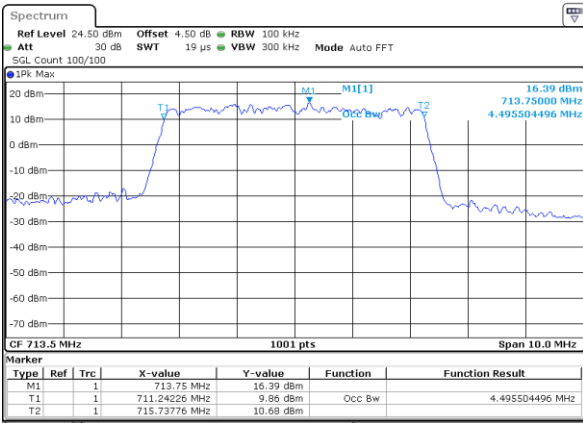

LTE Band 12

Lowest Channel / 5MHz / QPSK

Date: 21.OCT.2018 11:59:07

Lowest Channel / 5MHz / 16QAM

Date: 21.OCT.2018 11:59:17

Middle Channel / 5MHz / QPSK

Date: 21.OCT.2018 11:59:37

Middle Channel / 5MHz / 16QAM

Date: 21.OCT.2018 11:59:27

Highest Channel / 5MHz / QPSK

Date: 21.OCT.2018 11:59:47

Highest Channel / 5MHz / 16QAM

Date: 21.OCT.2018 11:59:57

LTE Band 12

Lowest Channel / 10MHz / QPSK

Date: 21.OCT.2018 12:15:29