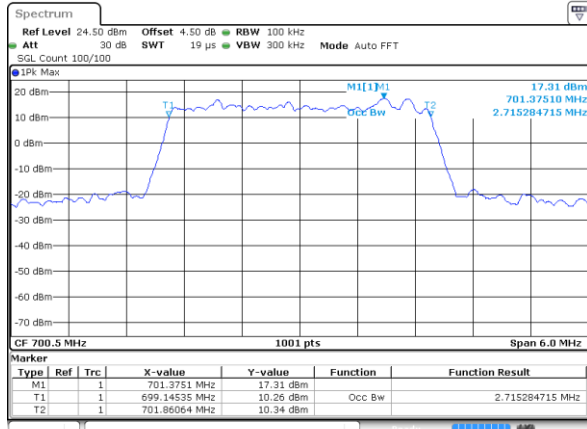

Highest Channel / 10MHz / 16QAM

Date: 21.OCT.2018 12:16:19

LTE Band 12

Lowest Channel / 1.4MHz / 64QAM

Date: 21.OCT.2018 13:18:55

Lowest Channel / 3MHz / 64QAM

Date: 21.OCT.2018 13:19:54

Middle Channel / 1.4MHz / 64QAM

Date: 21.OCT.2018 13:19:15

Middle Channel / 3MHz / 64QAM

Date: 21.OCT.2018 13:20:14

Highest Channel / 1.4MHz / 64QAM

Date: 21.OCT.2018 13:19:35

Highest Channel / 3MHz / 64QAM

Date: 21.OCT.2018 13:20:34

LTE Band 12