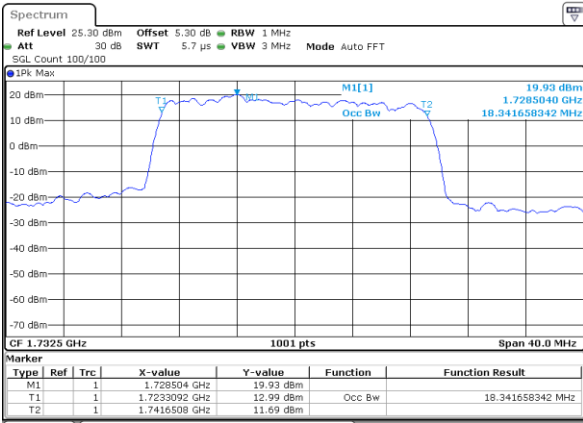

LTE Band 4

Lowest Channel / 15MHz / QPSK

Date: 20.OCT.2018 16:59:31

Lowest Channel / 15MHz / 16QAM

Date: 20.OCT.2018 16:59:42

Middle Channel / 15MHz / QPSK

Date: 20.OCT.2018 17:06:31

Middle Channel / 15MHz / 16QAM

Date: 20.OCT.2018 17:06:41

Highest Channel / 15MHz / QPSK

Date: 20.OCT.2018 17:09:00

Highest Channel / 15MHz / 16QAM

Date: 20.OCT.2018 17:09:10

LTE Band 4

Lowest Channel / 20MHz / QPSK

Date: 20.OCT.2018 17:15:59

Lowest Channel / 20MHz / 16QAM

Date: 20.OCT.2018 17:16:09

Middle Channel / 20MHz / QPSK

Date: 20.OCT.2018 17:22:58

Middle Channel / 20MHz / 16QAM

Date: 20.OCT.2018 17:23:08

Highest Channel / 20MHz / QPSK

Date: 20.OCT.2018 17:25:28

Highest Channel / 20MHz / 16QAM

Date: 20.OCT.2018 17:25:38

LTE Band 4

Lowest Channel / 1.4MHz / 64QAM

Date: 20.OCT.2018 17:37:54

Lowest Channel / 3MHz / 64QAM

Date: 20.OCT.2018 17:38:44

Middle Channel / 1.4MHz / 64QAM