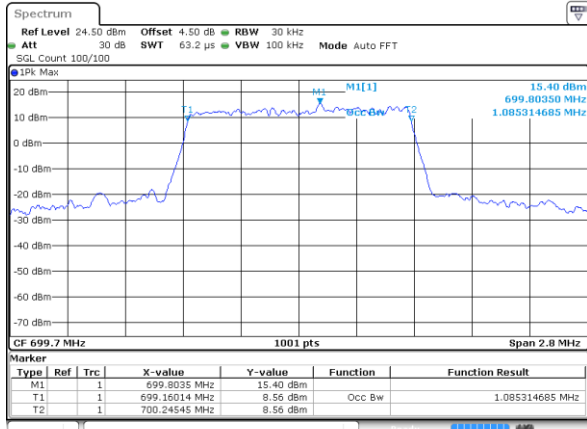

Highest Channel / 10MHz / 16QAM

Date: 21.OCT.2018 12:16:19

LTE Band 12

Lowest Channel / 1.4MHz / 64QAM

Date: 21.OCT.2018 13:18:55

Lowest Channel / 3MHz / 64QAM

Date: 21.OCT.2018 13:19:54

Middle Channel / 1.4MHz / 64QAM

Date: 21.OCT.2018 13:19:15

Middle Channel / 3MHz / 64QAM

Date: 21.OCT.2018 13:20:14

Highest Channel / 1.4MHz / 64QAM

Date: 21.OCT.2018 13:19:35

Highest Channel / 3MHz / 64QAM

Date: 21.OCT.2018 13:20:34

LTE Band 12