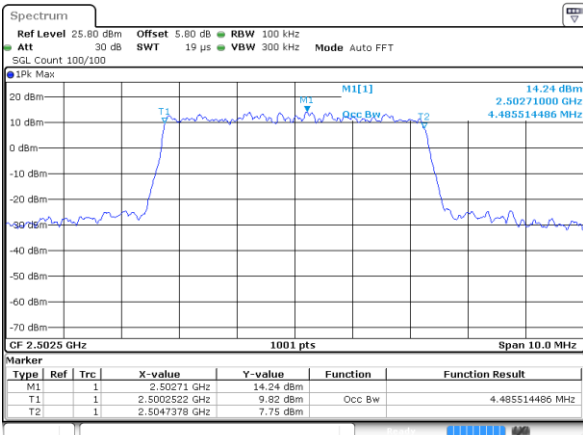

Date: 21.OCT.2018 10:14:23

Highest Channel / 20MHz / 16QAM

Date: 21.OCT.2018 10:14:03

LTE Band 7

Lowest Channel / 5MHz / 64QAM

Date: 21.OCT.2018 10:32:40

Lowest Channel / 10MHz / 64QAM

Date: 21.OCT.2018 10:38:38

Middle Channel / 5MHz / 64QAM

Date: 21.OCT.2018 10:32:50

Middle Channel / 10MHz / 64QAM

Date: 21.OCT.2018 10:38:48

Highest Channel / 5MHz / 64QAM

Date: 21.OCT.2018 10:33:00

Highest Channel / 10MHz / 64QAM

Date: 21.OCT.2018 10:38:58