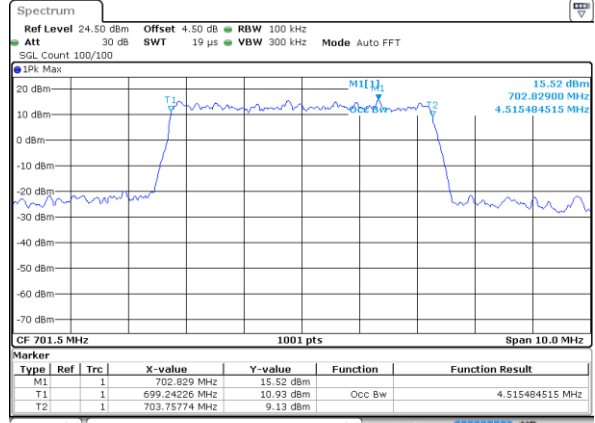

Lowest Channel / 5MHz / 16QAM

Date: 21.OCT.2018 11:59:17