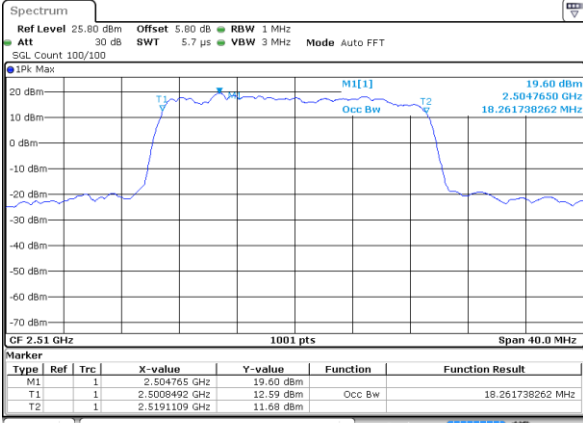

Date: 21.OCT.2018 09:41:25

LTE Band 7

Lowest Channel / 15MHz / QPSK

Date: 21.OCT.2018 09:56:34

Lowest Channel / 15MHz / 16QAM

Date: 21.OCT.2018 09:56:14

Middle Channel / 15MHz / QPSK

Date: 21.OCT.2018 09:56:54

Middle Channel / 15MHz / 16QAM

Date: 21.OCT.2018 09:57:14

Highest Channel / 15MHz / QPSK

Date: 21.OCT.2018 09:57:54

Highest Channel / 15MHz / 16QAM

Date: 21.OCT.2018 09:57:34

LTE Band 7

Lowest Channel / 20MHz / QPSK

Date: 21.OCT.2018 10:13:03

Lowest Channel / 20MHz / 16QAM

Date: 21.OCT.2018 10:12:43

Middle Channel / 20MHz / QPSK

Date: 21.OCT.2018 10:13:23

Middle Channel / 20MHz / 16QAM

Date: 21.OCT.2018 10:13:43

Highest Channel / 20MHz / QPSK