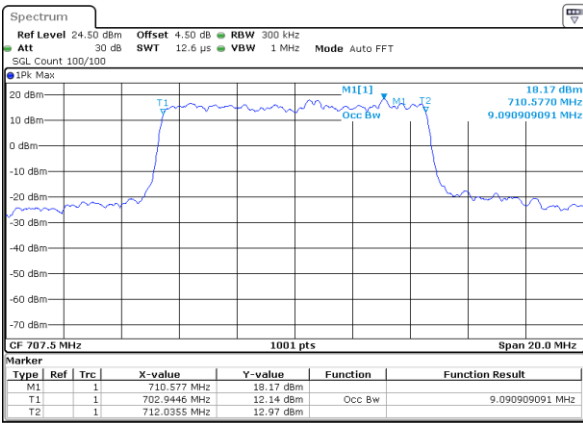

LTE Band 12

Lowest Channel / 5MHz / QPSK

Date: 21.OCT.2018 11:59:07

Lowest Channel / 5MHz / 16QAM

Date: 21.OCT.2018 11:59:17

Middle Channel / 5MHz / QPSK

Date: 21.OCT.2018 11:59:37

Middle Channel / 5MHz / 16QAM

Date: 21.OCT.2018 11:59:27

Highest Channel / 5MHz / QPSK

Date: 21.OCT.2018 11:59:47

Highest Channel / 5MHz / 16QAM

Date: 21.OCT.2018 11:59:57

LTE Band 12

Lowest Channel / 10MHz / QPSK

Date: 21.OCT.2018 12:15:29

Lowest Channel / 10MHz / 16QAM

Date: 21.OCT.2018 12:15:39

Middle Channel / 10MHz / QPSK

Date: 21.OCT.2018 12:15:59

Middle Channel / 10MHz / 16QAM

Date: 21.OCT.2018 12:15:49

Highest Channel / 10MHz / QPSK

Date: 21.OCT.2018 12:16:09