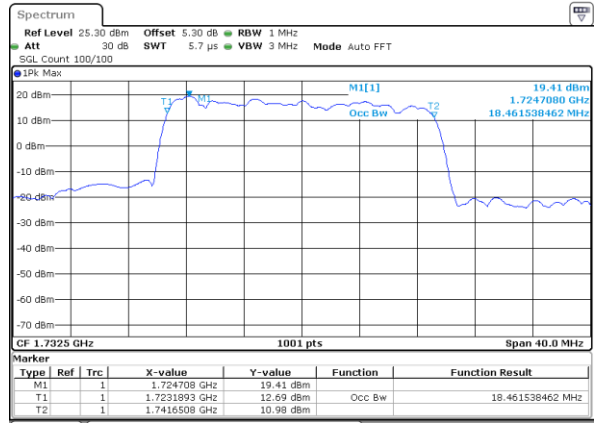

Date: 20.OCT.2018 17:06:41

Highest Channel / 15MHz / QPSK

Date: 20.OCT.2018 17:09:00

Highest Channel / 15MHz / 16QAM

Date: 20.OCT.2018 17:09:10

LTE Band 4

Lowest Channel / 20MHz / QPSK

Date: 20.OCT.2018 17:15:59

Lowest Channel / 20MHz / 16QAM

Date: 20.OCT.2018 17:16:09

Middle Channel / 20MHz / QPSK

Date: 20.OCT.2018 17:22:58

Middle Channel / 20MHz / 16QAM

Date: 20.OCT.2018 17:23:08

Highest Channel / 20MHz / QPSK

Date: 20.OCT.2018 17:25:28

Highest Channel / 20MHz / 16QAM

Date: 20.OCT.2018 17:25:38

LTE Band 4

Lowest Channel / 1.4MHz / 64QAM

Date: 20.OCT.2018 17:37:54

Lowest Channel / 3MHz / 64QAM

Date: 20.OCT.2018 17:38:44

Middle Channel / 1.4MHz / 64QAM

Date: 20.OCT.2018 17:38:14

Middle Channel / 3MHz / 64QAM

Date: 20.OCT.2018 17:39:04

Highest Channel / 1.4MHz / 64QAM

Date: 20.OCT.2018 17:38:34

Highest Channel / 3MHz / 64QAM

Date: 20.OCT.2018 17:39:24

LTE Band 4