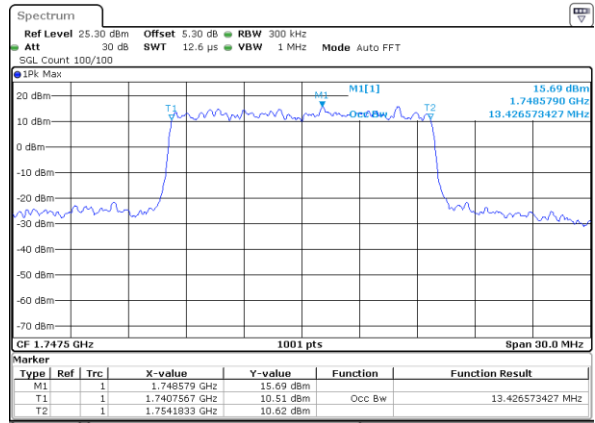

LTE Band 4

Lowest Channel / 15MHz / QPSK

Date: 20.OCT.2018 16:59:31

Lowest Channel / 15MHz / 16QAM

Date: 20.OCT.2018 16:59:42

Middle Channel / 15MHz / QPSK

Date: 20.OCT.2018 17:06:31

Middle Channel / 15MHz / 16QAM

Date: 20.OCT.2018 17:06:41

Highest Channel / 15MHz / QPSK

Date: 20.OCT.2018 17:09:00

Highest Channel / 15MHz / 16QAM

Date: 20.OCT.2018 17:09:10

LTE Band 4

Lowest Channel / 20MHz / QPSK

Date: 20.OCT.2018 17:15:59