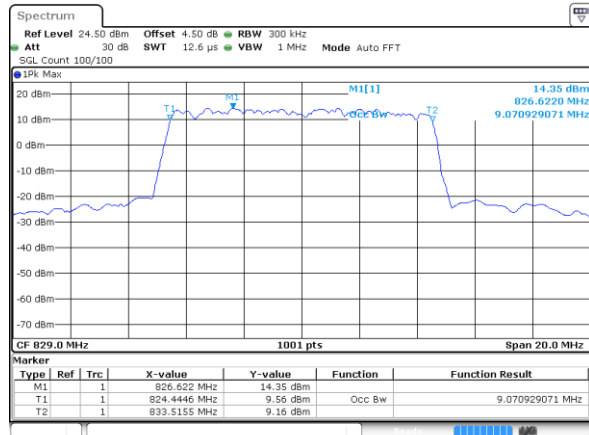

Highest Channel / 3MHz / 64QAM

Date: 20.OCT.2018 21:05:31

LTE Band 5

Lowest Channel / 5MHz / 64QAM

Date: 20.OCT.2018 21:10:01

Lowest Channel / 10MHz / 64QAM

Date: 20.OCT.2018 21:20:14

Middle Channel / 5MHz / 64QAM

Date: 20.OCT.2018 21:14:30

Middle Channel / 10MHz / 64QAM

Date: 20.OCT.2018 21:24:44

Highest Channel / 5MHz / 64QAM

Date: 20.OCT.2018 21:15:45

Highest Channel / 10MHz / 64QAM

Date: 20.OCT.2018 21:25:58

LTE Band 7