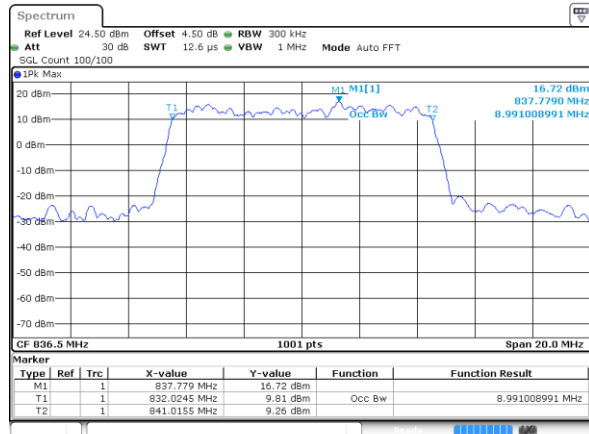

Highest Channel / 3MHz / 64QAM

Date: 20.OCT.2018 21:05:31

LTE Band 5

Lowest Channel / 5MHz / 64QAM

Date: 20.OCT.2018 21:10:01

Lowest Channel / 10MHz / 64QAM

Date: 20.OCT.2018 21:20:14

Middle Channel / 5MHz / 64QAM

Date: 20.OCT.2018 21:14:30

Middle Channel / 10MHz / 64QAM

Date: 20.OCT.2018 21:24:44

Highest Channel / 5MHz / 64QAM

Date: 20.OCT.2018 21:15:45

Highest Channel / 10MHz / 64QAM

Date: 20.OCT.2018 21:25:58

LTE Band 7