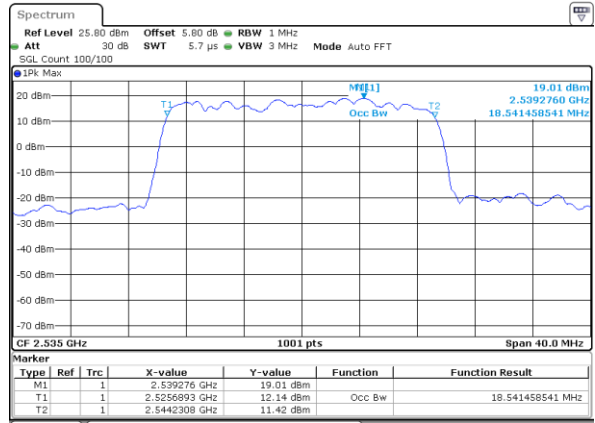

Middle Channel / 15MHz / 16QAM

Date: 21.OCT.2018 09:57:14

Highest Channel / 15MHz / QPSK

Date: 21.OCT.2018 09:57:54

Highest Channel / 15MHz / 16QAM

Date: 21.OCT.2018 09:57:34

LTE Band 7

Lowest Channel / 20MHz / QPSK

Date: 21.OCT.2018 10:13:03

Lowest Channel / 20MHz / 16QAM

Date: 21.OCT.2018 10:12:43

Middle Channel / 20MHz / QPSK

Date: 21.OCT.2018 10:13:23

Middle Channel / 20MHz / 16QAM

Date: 21.OCT.2018 10:13:43

Highest Channel / 20MHz / QPSK

Date: 21.OCT.2018 10:14:23

Highest Channel / 20MHz / 16QAM

Date: 21.OCT.2018 10:14:03

LTE Band 7

Lowest Channel / 5MHz / 64QAM

Date: 21.OCT.2018 10:32:40

Lowest Channel / 10MHz / 64QAM

Date: 21.OCT.2018 10:38:38