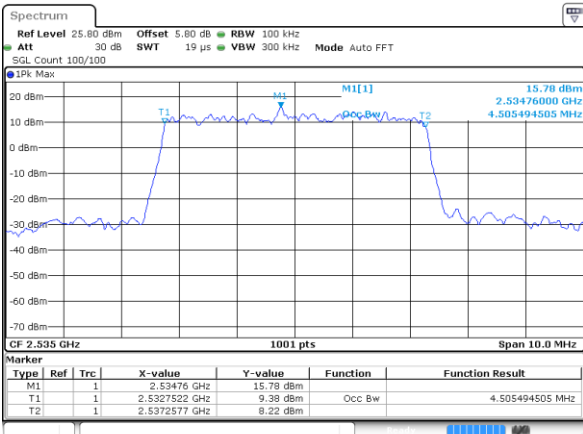

Date: 21.OCT.2018 10:14:23

Highest Channel / 20MHz / 16QAM

Date: 21.OCT.2018 10:14:03

LTE Band 7

Lowest Channel / 5MHz / 64QAM

Date: 21.OCT.2018 10:32:40

Lowest Channel / 10MHz / 64QAM

Date: 21.OCT.2018 10:38:38

Middle Channel / 5MHz / 64QAM

Date: 21.OCT.2018 10:32:50

Middle Channel / 10MHz / 64QAM

Date: 21.OCT.2018 10:38:48

Highest Channel / 5MHz / 64QAM

Date: 21.OCT.2018 10:33:00

Highest Channel / 10MHz / 64QAM

Date: 21.OCT.2018 10:38:58