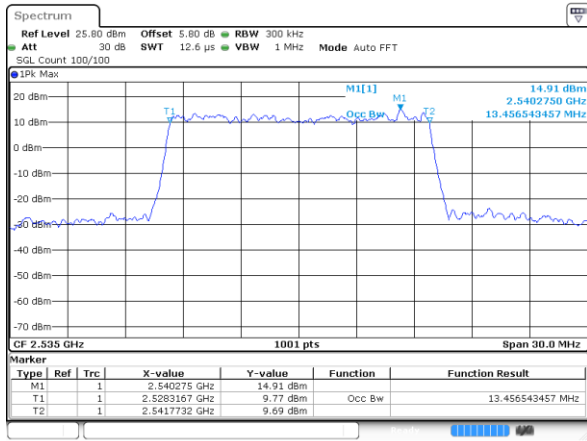

LTE Band 7

Lowest Channel / 15MHz / 64QAM

Date: 21.OCT.2018 10:44:36

Lowest Channel / 20MHz / 64QAM

Date: 21.OCT.2018 10:50:33

Middle Channel / 15MHz / 64QAM

Date: 21.OCT.2018 10:44:46

Middle Channel / 20MHz / 64QAM

Date: 21.OCT.2018 10:50:43

Highest Channel / 15MHz / 64QAM

Date: 21.OCT.2018 10:44:56

Highest Channel / 20MHz / 64QAM

Date: 21.OCT.2018 10:50:53

LTE Band 12

Lowest Channel / 1.4MHz / QPSK

Date: 21.OCT.2018 11:26:23