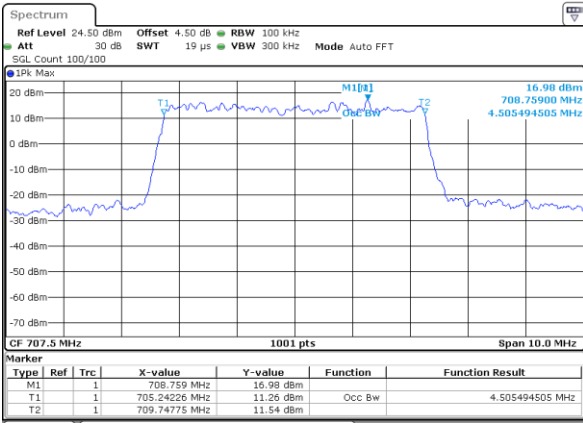

LTE Band 12

Lowest Channel / 5MHz / QPSK

Date: 21.OCT.2018 11:59:07

Lowest Channel / 5MHz / 16QAM

Date: 21.OCT.2018 11:59:17

Middle Channel / 5MHz / QPSK

Date: 21.OCT.2018 11:59:37

Middle Channel / 5MHz / 16QAM

Date: 21.OCT.2018 11:59:27

Highest Channel / 5MHz / QPSK

Date: 21.OCT.2018 11:59:47

Highest Channel / 5MHz / 16QAM

Date: 21.OCT.2018 11:59:57

LTE Band 12

Lowest Channel / 10MHz / QPSK

Date: 21.OCT.2018 12:15:29