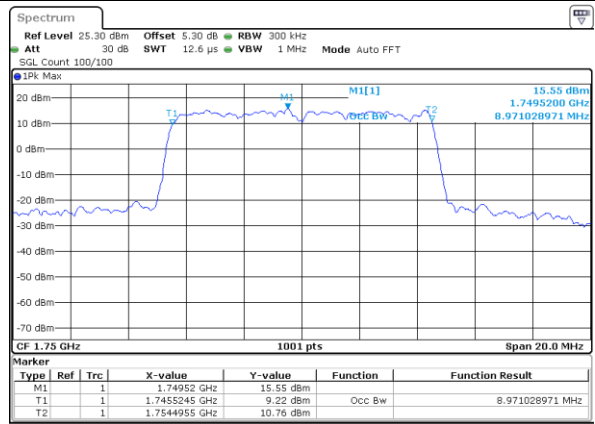

Lowest Channel / 5MHz / 64QAM

Date: 20.OCT.2018 17:39:44

Lowest Channel / 10MHz / 64QAM

Date: 20.OCT.2018 17:40:44

Middle Channel / 5MHz / 64QAM

Date: 20.OCT.2018 17:40:04

Middle Channel / 10MHz / 64QAM

Date: 20.OCT.2018 17:41:04

Highest Channel / 5MHz / 64QAM

Date: 20.OCT.2018 17:40:24

Highest Channel / 10MHz / 64QAM

Date: 20.OCT.2018 17:41:24

LTE Band 4

Lowest Channel / 15MHz / 64QAM

Date: 20.OCT.2018 17:41:44

Lowest Channel / 20MHz / 64QAM