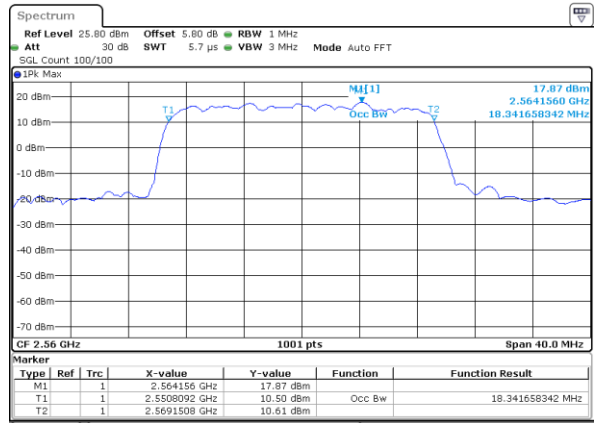

Middle Channel / 15MHz / 16QAM

Date: 21.OCT.2018 09:57:14

Highest Channel / 15MHz / QPSK

Date: 21.OCT.2018 09:57:54

Highest Channel / 15MHz / 16QAM

Date: 21.OCT.2018 09:57:34

LTE Band 7

Lowest Channel / 20MHz / QPSK

Date: 21.OCT.2018 10:13:03

Lowest Channel / 20MHz / 16QAM

Date: 21.OCT.2018 10:12:43

Middle Channel / 20MHz / QPSK

Date: 21.OCT.2018 10:13:23

Middle Channel / 20MHz / 16QAM

Date: 21.OCT.2018 10:13:43

Highest Channel / 20MHz / QPSK

Date: 21.OCT.2018 10:14:23

Highest Channel / 20MHz / 16QAM

Date: 21.OCT.2018 10:14:03

LTE Band 7

Lowest Channel / 5MHz / 64QAM

Date: 21.OCT.2018 10:32:40

Lowest Channel / 10MHz / 64QAM

Date: 21.OCT.2018 10:38:38