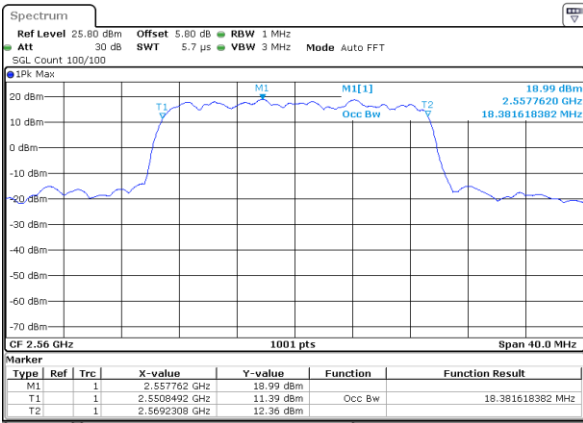

Middle Channel / 15MHz / 16QAM

Date: 21.OCT.2018 09:57:14

Highest Channel / 15MHz / QPSK

Date: 21.OCT.2018 09:57:54

Highest Channel / 15MHz / 16QAM

Date: 21.OCT.2018 09:57:34

LTE Band 7

Lowest Channel / 20MHz / QPSK

Date: 21.OCT.2018 10:13:03

Lowest Channel / 20MHz / 16QAM

Date: 21.OCT.2018 10:12:43

Middle Channel / 20MHz / QPSK

Date: 21.OCT.2018 10:13:23

Middle Channel / 20MHz / 16QAM

Date: 21.OCT.2018 10:13:43

Highest Channel / 20MHz / QPSK

Date: 21.OCT.2018 10:14:23

Highest Channel / 20MHz / 16QAM

Date: 21.OCT.2018 10:14:03

LTE Band 7

Lowest Channel / 5MHz / 64QAM

Date: 21.OCT.2018 10:32:40

Lowest Channel / 10MHz / 64QAM

Date: 21.OCT.2018 10:38:38