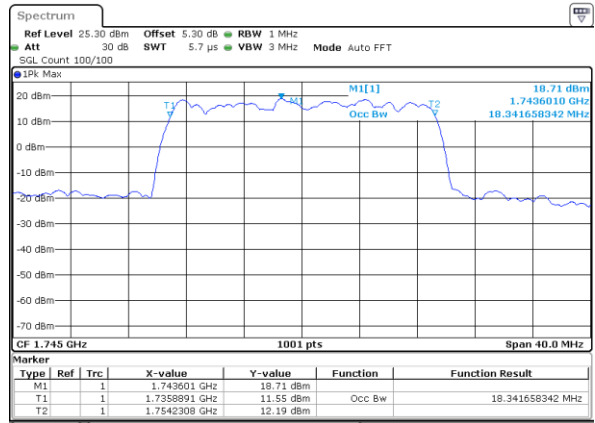

Date: 20.OCT.2018 17:06:41

Highest Channel / 15MHz / QPSK

Date: 20.OCT.2018 17:09:00

Highest Channel / 15MHz / 16QAM

Date: 20.OCT.2018 17:09:10

LTE Band 4

Lowest Channel / 20MHz / QPSK

Date: 20.OCT.2018 17:15:59

Lowest Channel / 20MHz / 16QAM

Date: 20.OCT.2018 17:16:09

Middle Channel / 20MHz / QPSK

Date: 20.OCT.2018 17:22:58

Middle Channel / 20MHz / 16QAM

Date: 20.OCT.2018 17:23:08

Highest Channel / 20MHz / QPSK

Date: 20.OCT.2018 17:25:28

Highest Channel / 20MHz / 16QAM

Date: 20.OCT.2018 17:25:38

LTE Band 4

Lowest Channel / 1.4MHz / 64QAM

Date: 20.OCT.2018 17:37:54

Lowest Channel / 3MHz / 64QAM

Date: 20.OCT.2018 17:38:44

Middle Channel / 1.4MHz / 64QAM

Date: 20.OCT.2018 17:38:14

Middle Channel / 3MHz / 64QAM

Date: 20.OCT.2018 17:39:04

Highest Channel / 1.4MHz / 64QAM

Date: 20.OCT.2018 17:38:34

Highest Channel / 3MHz / 64QAM

Date: 20.OCT.2018 17:39:24

LTE Band 4