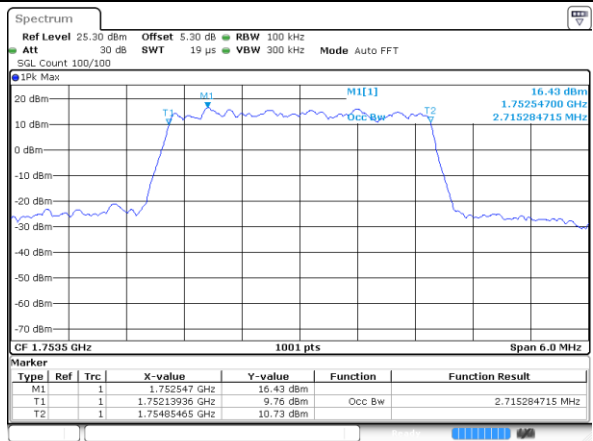

Date: 20.OCT.2018 17:38:14

Middle Channel / 3MHz / 64QAM

Date: 20.OCT.2018 17:39:04

Highest Channel / 1.4MHz / 64QAM

Date: 20.OCT.2018 17:38:34

Highest Channel / 3MHz / 64QAM

Date: 20.OCT.2018 17:39:24

LTE Band 4