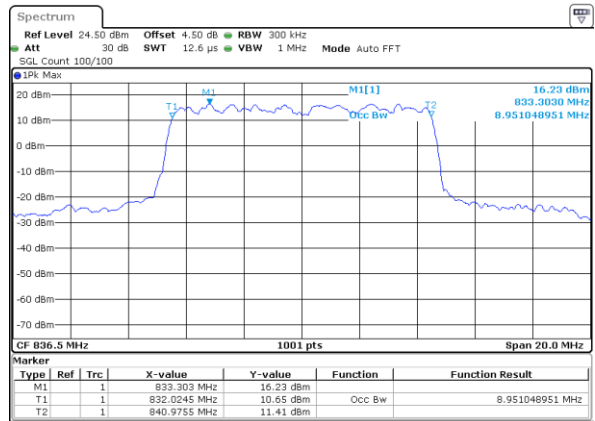

LTE Band 5

Lowest Channel / 10MHz / QPSK

Date: 20.OCT.2018 19:57:04

Lowest Channel / 10MHz / 16QAM

Date: 20.OCT.2018 19:57:14

Middle Channel / 10MHz / QPSK

Date: 20.OCT.2018 20:06:02

Middle Channel / 10MHz / 16QAM

Date: 20.OCT.2018 20:06:13

Highest Channel / 10MHz / QPSK

Date: 20.OCT.2018 20:08:32

Highest Channel / 10MHz / 16QAM

Date: 20.OCT.2018 20:08:42

LTE Band 5

Lowest Channel / 1.4MHz / 64QAM

Date: 20.OCT.2018 20:49:34