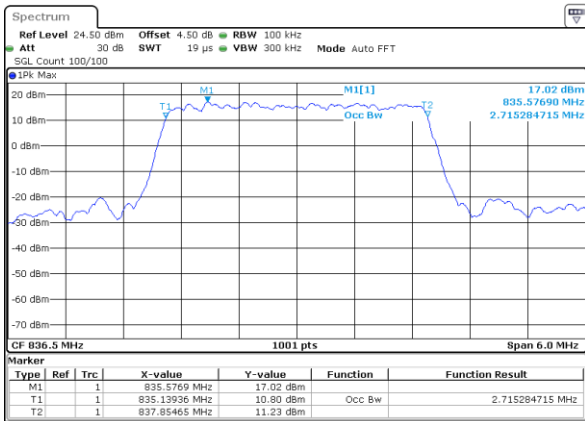

Date: 20.OCT.2018 17:43:25

LTE Band 5

Lowest Channel / 1.4MHz / QPSK

Date: 20.OCT.2018 18:55:43

Lowest Channel / 1.4MHz / 16QAM

Date: 20.OCT.2018 18:55:53

Middle Channel / 1.4MHz / QPSK

Date: 20.OCT.2018 19:04:42

Middle Channel / 1.4MHz / 16QAM

Date: 20.OCT.2018 19:04:52

Highest Channel / 1.4MHz / QPSK

Date: 20.OCT.2018 19:07:11

Highest Channel / 1.4MHz / 16QAM

Date: 20.OCT.2018 19:07:21

LTE Band 5

Lowest Channel / 3MHz / QPSK

Date: 20.OCT.2018 19:16:10

Lowest Channel / 3MHz / 16QAM

Date: 20.OCT.2018 19:16:20

Middle Channel / 3MHz / QPSK

Date: 20.OCT.2018 19:25:09

Middle Channel / 3MHz / 16QAM

Date: 20.OCT.2018 19:25:19

Highest Channel / 3MHz / QPSK

Date: 20.OCT.2018 19:27:38

Highest Channel / 3MHz / 16QAM

Date: 20.OCT.2018 19:27:48

LTE Band 5

Lowest Channel / 5MHz / QPSK

Date: 20.OCT.2018 19:36:37

Lowest Channel / 5MHz / 16QAM

Date: 20.OCT.2018 19:36:47