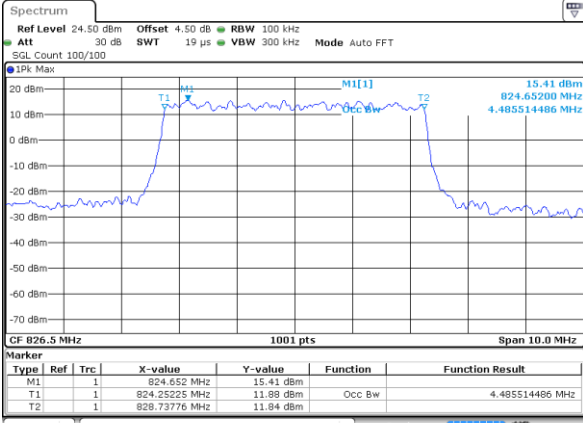

Date: 20.OCT.2018 19:27:38

Highest Channel / 3MHz / 16QAM

Date: 20.OCT.2018 19:27:48

LTE Band 5

Lowest Channel / 5MHz / QPSK

Date: 20.OCT.2018 19:36:37

Lowest Channel / 5MHz / 16QAM

Date: 20.OCT.2018 19:36:47