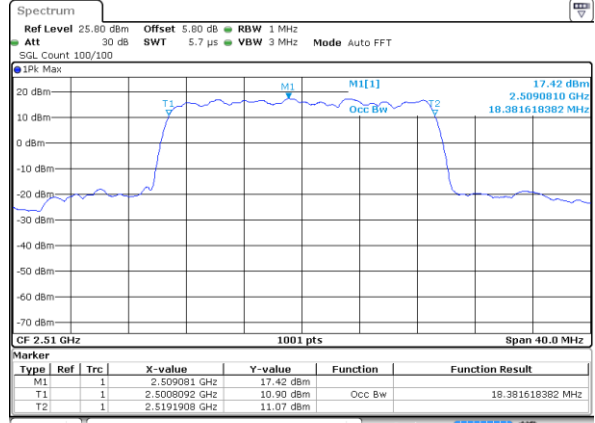

Lowest Channel / 20MHz / 16QAM

Date: 21.OCT.2018 10:12:43