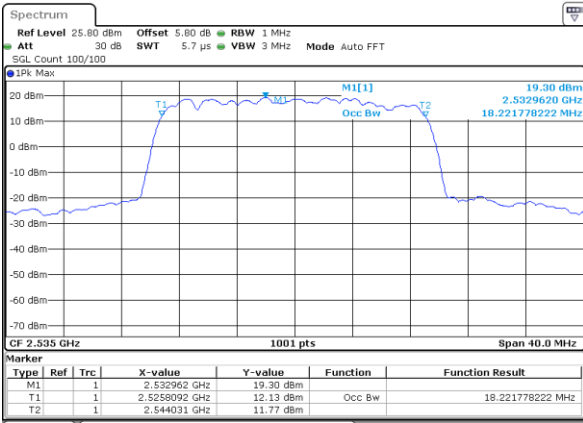

Date: 21.OCT.2018 09:41:25

LTE Band 7

Lowest Channel / 15MHz / QPSK

Date: 21.OCT.2018 09:56:34

Lowest Channel / 15MHz / 16QAM

Date: 21.OCT.2018 09:56:14

Middle Channel / 15MHz / QPSK

Date: 21.OCT.2018 09:56:54

Middle Channel / 15MHz / 16QAM

Date: 21.OCT.2018 09:57:14

Highest Channel / 15MHz / QPSK

Date: 21.OCT.2018 09:57:54

Highest Channel / 15MHz / 16QAM

Date: 21.OCT.2018 09:57:34

LTE Band 7

Lowest Channel / 20MHz / QPSK

Date: 21.OCT.2018 10:13:03

Lowest Channel / 20MHz / 16QAM

Date: 21.OCT.2018 10:12:43

Middle Channel / 20MHz / QPSK

Date: 21.OCT.2018 10:13:23

Middle Channel / 20MHz / 16QAM

Date: 21.OCT.2018 10:13:43

Highest Channel / 20MHz / QPSK

Date: 21.OCT.2018 10:14:23

Highest Channel / 20MHz / 16QAM

Date: 21.OCT.2018 10:14:03

LTE Band 7

Lowest Channel / 5MHz / 64QAM

Date: 21.OCT.2018 10:32:40

Lowest Channel / 10MHz / 64QAM

Date: 21.OCT.2018 10:38:38