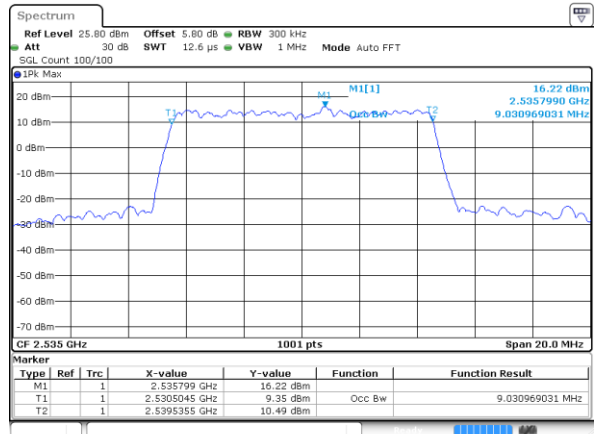

Date: 21.OCT.2018 10:14:23

Highest Channel / 20MHz / 16QAM

Date: 21.OCT.2018 10:14:03

LTE Band 7

Lowest Channel / 5MHz / 64QAM

Date: 21.OCT.2018 10:32:40

Lowest Channel / 10MHz / 64QAM

Date: 21.OCT.2018 10:38:38

Middle Channel / 5MHz / 64QAM

Date: 21.OCT.2018 10:32:50

Middle Channel / 10MHz / 64QAM

Date: 21.OCT.2018 10:38:48

Highest Channel / 5MHz / 64QAM

Date: 21.OCT.2018 10:33:00

Highest Channel / 10MHz / 64QAM

Date: 21.OCT.2018 10:38:58