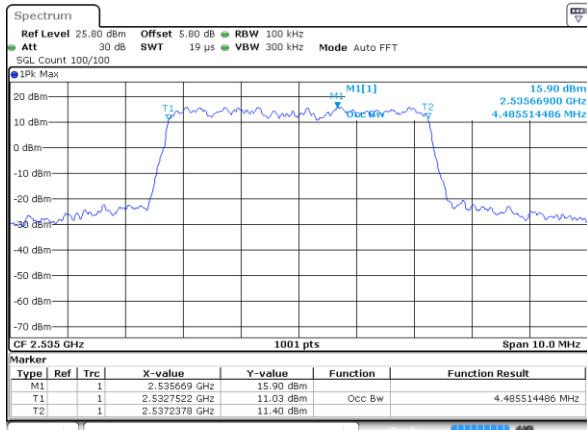

Date: 20.OCT.2018 21:14:30

Middle Channel / 10MHz / 64QAM

Date: 20.OCT.2018 21:24:44

Highest Channel / 5MHz / 64QAM

Date: 20.OCT.2018 21:15:45

Highest Channel / 10MHz / 64QAM

Date: 20.OCT.2018 21:25:58

LTE Band 7

Lowest Channel / 5MHz / QPSK

Date: 21.OCT.2018 09:23:14

Lowest Channel / 5MHz / 16QAM

Date: 21.OCT.2018 09:23:35

Middle Channel / 5MHz / QPSK

Date: 21.OCT.2018 09:24:15

Middle Channel / 5MHz / 16QAM

Date: 21.OCT.2018 09:23:55

Highest Channel / 5MHz / QPSK

Date: 21.OCT.2018 09:24:35

Highest Channel / 5MHz / 16QAM

Date: 21.OCT.2018 09:24:55

LTE Band 7

Lowest Channel / 10MHz / QPSK

Date: 21.OCT.2018 09:39:45

Lowest Channel / 10MHz / 16QAM