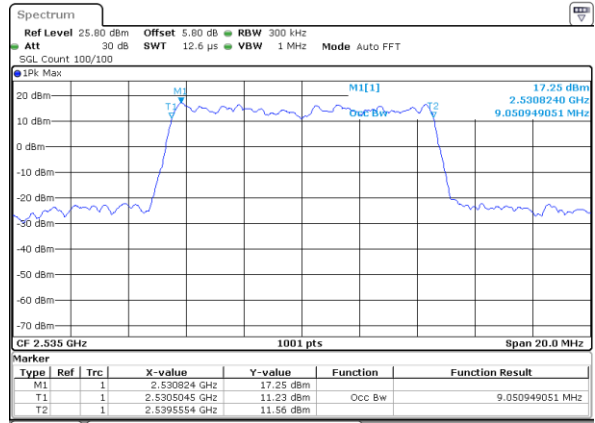

Lowest Channel / 5MHz / QPSK

Date: 21.OCT.2018 09:23:14

Lowest Channel / 5MHz / 16QAM

Date: 21.OCT.2018 09:23:35

Middle Channel / 5MHz / QPSK

Date: 21.OCT.2018 09:24:15

Middle Channel / 5MHz / 16QAM

Date: 21.OCT.2018 09:23:55

Highest Channel / 5MHz / QPSK

Date: 21.OCT.2018 09:24:35

Highest Channel / 5MHz / 16QAM

Date: 21.OCT.2018 09:24:55

LTE Band 7

Lowest Channel / 10MHz / QPSK

Date: 21.OCT.2018 09:39:45

Lowest Channel / 10MHz / 16QAM

Date: 21.OCT.2018 09:40:05

Middle Channel / 10MHz / QPSK

Date: 21.OCT.2018 09:40:45

Middle Channel / 10MHz / 16QAM

Date: 21.OCT.2018 09:40:25

Highest Channel / 10MHz / QPSK

Date: 21.OCT.2018 09:41:05

Highest Channel / 10MHz / 16QAM