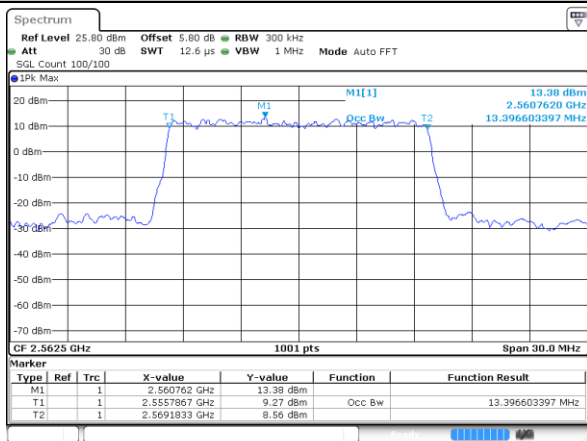

LTE Band 7

Lowest Channel / 15MHz / 64QAM

Date: 21.OCT.2018 10:44:36

Lowest Channel / 20MHz / 64QAM

Date: 21.OCT.2018 10:50:33

Middle Channel / 15MHz / 64QAM

Date: 21.OCT.2018 10:44:46

Middle Channel / 20MHz / 64QAM

Date: 21.OCT.2018 10:50:43

Highest Channel / 15MHz / 64QAM

Date: 21.OCT.2018 10:44:56

Highest Channel / 20MHz / 64QAM

Date: 21.OCT.2018 10:50:53

LTE Band 12

Lowest Channel / 1.4MHz / QPSK

Date: 21.OCT.2018 11:26:23