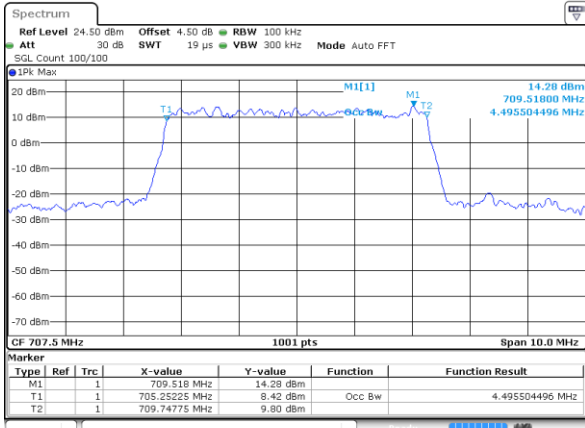

Date: 21.OCT.2018 13:19:15

Middle Channel / 3MHz / 64QAM

Date: 21.OCT.2018 13:20:14

Highest Channel / 1.4MHz / 64QAM

Date: 21.OCT.2018 13:19:35

Highest Channel / 3MHz / 64QAM

Date: 21.OCT.2018 13:20:34

LTE Band 12

Lowest Channel / 5MHz / 64QAM

Date: 21.OCT.2018 13:20:54

Lowest Channel / 10MHz / 64QAM

Date: 21.OCT.2018 13:21:53

Middle Channel / 5MHz / 64QAM

Date: 21.OCT.2018 13:21:14

Middle Channel / 10MHz / 64QAM

Date: 21.OCT.2018 13:22:13

Highest Channel / 5MHz / 64QAM

Date: 21.OCT.2018 13:21:33

Highest Channel / 10MHz / 64QAM

Date: 21.OCT.2018 13:22:33