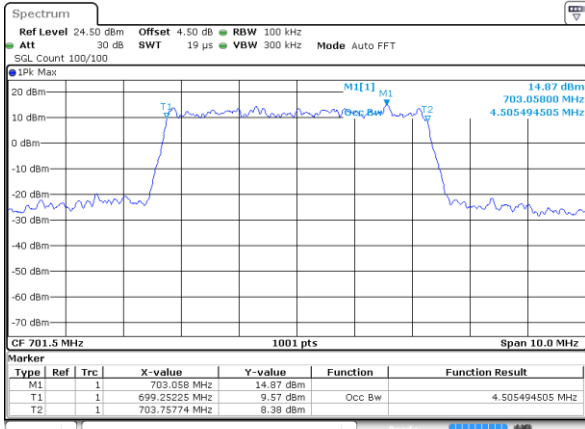

LTE Band 12

Lowest Channel / 5MHz / 64QAM

Date: 21.OCT.2018 13:20:54