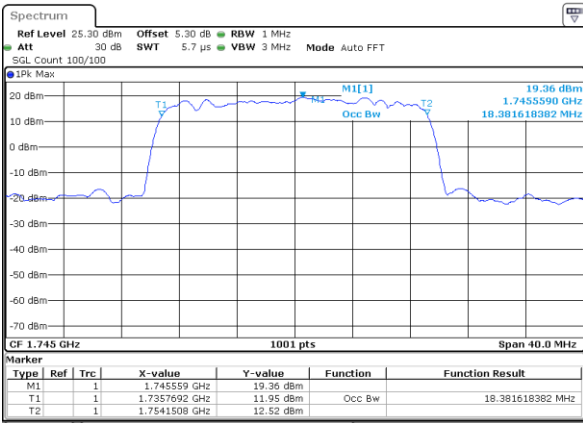

Date: 20.OCT.2018 17:06:41

Highest Channel / 15MHz / QPSK

Date: 20.OCT.2018 17:09:00

Highest Channel / 15MHz / 16QAM

Date: 20.OCT.2018 17:09:10

LTE Band 4

Lowest Channel / 20MHz / QPSK

Date: 20.OCT.2018 17:15:59

Lowest Channel / 20MHz / 16QAM

Date: 20.OCT.2018 17:16:09

Middle Channel / 20MHz / QPSK

Date: 20.OCT.2018 17:22:58

Middle Channel / 20MHz / 16QAM

Date: 20.OCT.2018 17:23:08

Highest Channel / 20MHz / QPSK

Date: 20.OCT.2018 17:25:28

Highest Channel / 20MHz / 16QAM

Date: 20.OCT.2018 17:25:38

LTE Band 4

Lowest Channel / 1.4MHz / 64QAM

Date: 20.OCT.2018 17:37:54

Lowest Channel / 3MHz / 64QAM

Date: 20.OCT.2018 17:38:44

Middle Channel / 1.4MHz / 64QAM