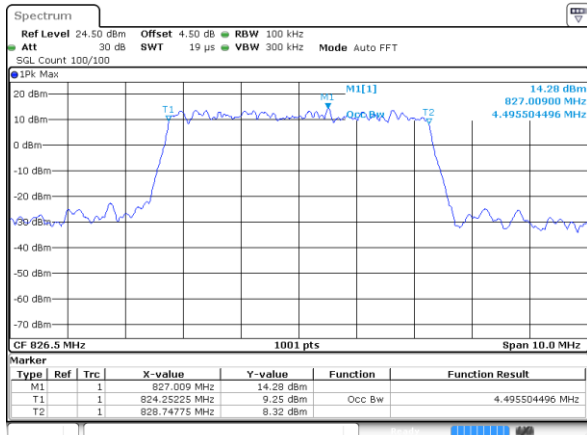

Highest Channel / 3MHz / 64QAM

Date: 20.OCT.2018 21:05:31

LTE Band 5

Lowest Channel / 5MHz / 64QAM

Date: 20.OCT.2018 21:10:01

Lowest Channel / 10MHz / 64QAM

Date: 20.OCT.2018 21:20:14

Middle Channel / 5MHz / 64QAM

Date: 20.OCT.2018 21:14:30

Middle Channel / 10MHz / 64QAM

Date: 20.OCT.2018 21:24:44

Highest Channel / 5MHz / 64QAM

Date: 20.OCT.2018 21:15:45

Highest Channel / 10MHz / 64QAM

Date: 20.OCT.2018 21:25:58

LTE Band 7