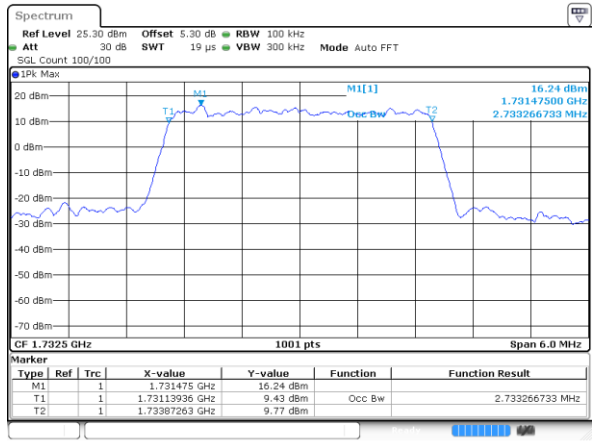

Highest Channel / 20MHz / 16QAM

Date: 20.OCT.2018 17:25:38

LTE Band 4

Lowest Channel / 1.4MHz / 64QAM

Date: 20.OCT.2018 17:37:54

Lowest Channel / 3MHz / 64QAM

Date: 20.OCT.2018 17:38:44

Middle Channel / 1.4MHz / 64QAM

Date: 20.OCT.2018 17:38:14

Middle Channel / 3MHz / 64QAM

Date: 20.OCT.2018 17:39:04

Highest Channel / 1.4MHz / 64QAM

Date: 20.OCT.2018 17:38:34

Highest Channel / 3MHz / 64QAM

Date: 20.OCT.2018 17:39:24

LTE Band 4