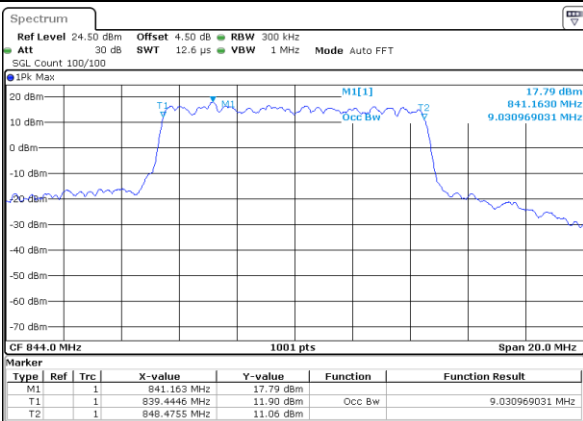

LTE Band 5

Lowest Channel / 10MHz / QPSK

Date: 20.OCT.2018 19:57:04

Lowest Channel / 10MHz / 16QAM

Date: 20.OCT.2018 19:57:14

Middle Channel / 10MHz / QPSK

Date: 20.OCT.2018 20:06:02

Middle Channel / 10MHz / 16QAM

Date: 20.OCT.2018 20:06:13

Highest Channel / 10MHz / QPSK

Date: 20.OCT.2018 20:08:32

Highest Channel / 10MHz / 16QAM

Date: 20.OCT.2018 20:08:42

LTE Band 5

Lowest Channel / 1.4MHz / 64QAM

Date: 20.OCT.2018 20:49:34