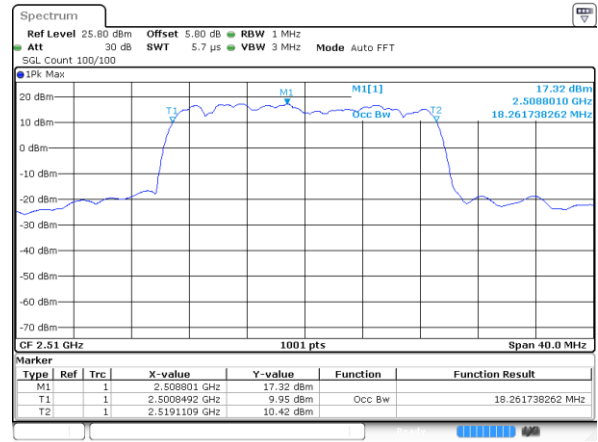

Lowest Channel / 20MHz / 64QAM

Date: 21.OCT.2018 10:50:33