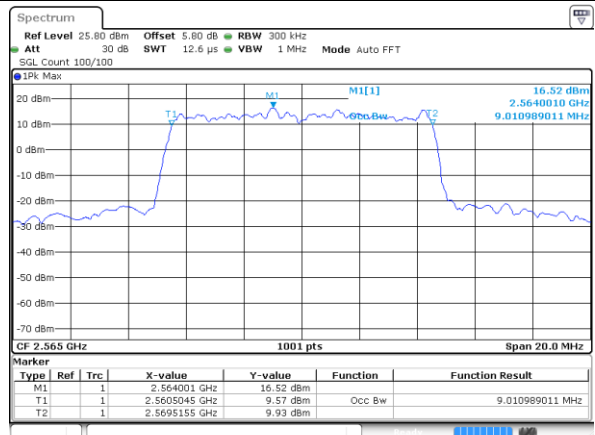

Date: 21.OCT.2018 10:14:23

Highest Channel / 20MHz / 16QAM

Date: 21.OCT.2018 10:14:03

LTE Band 7

Lowest Channel / 5MHz / 64QAM

Date: 21.OCT.2018 10:32:40

Lowest Channel / 10MHz / 64QAM

Date: 21.OCT.2018 10:38:38

Middle Channel / 5MHz / 64QAM

Date: 21.OCT.2018 10:32:50

Middle Channel / 10MHz / 64QAM

Date: 21.OCT.2018 10:38:48

Highest Channel / 5MHz / 64QAM

Date: 21.OCT.2018 10:33:00

Highest Channel / 10MHz / 64QAM

Date: 21.OCT.2018 10:38:58