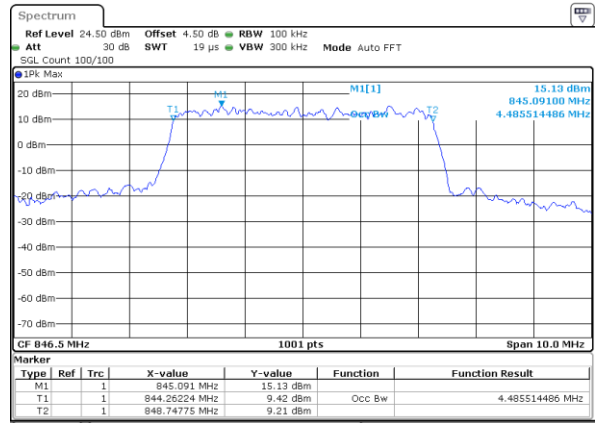

Date: 20.OCT.2018 19:27:38

Highest Channel / 3MHz / 16QAM

Date: 20.OCT.2018 19:27:48

LTE Band 5

Lowest Channel / 5MHz / QPSK

Date: 20.OCT.2018 19:36:37

Lowest Channel / 5MHz / 16QAM

Date: 20.OCT.2018 19:36:47

Middle Channel / 5MHz / QPSK

Date: 20.OCT.2018 19:45:36

Middle Channel / 5MHz / 16QAM

Date: 20.OCT.2018 19:45:46

Highest Channel / 5MHz / QPSK

Date: 20.OCT.2018 19:48:05

Highest Channel / 5MHz / 16QAM

Date: 20.OCT.2018 19:48:15