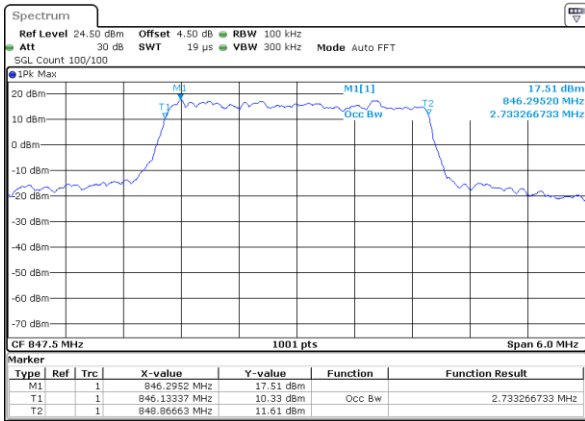

Middle Channel / 1.4MHz / 16QAM

Date: 20.OCT.2018 19:04:52

Highest Channel / 1.4MHz / QPSK

Date: 20.OCT.2018 19:07:11

Highest Channel / 1.4MHz / 16QAM

Date: 20.OCT.2018 19:07:21

LTE Band 5

Lowest Channel / 3MHz / QPSK

Date: 20.OCT.2018 19:16:10

Lowest Channel / 3MHz / 16QAM

Date: 20.OCT.2018 19:16:20

Middle Channel / 3MHz / QPSK

Date: 20.OCT.2018 19:25:09

Middle Channel / 3MHz / 16QAM

Date: 20.OCT.2018 19:25:19

Highest Channel / 3MHz / QPSK

Date: 20.OCT.2018 19:27:38

Highest Channel / 3MHz / 16QAM

Date: 20.OCT.2018 19:27:48

LTE Band 5

Lowest Channel / 5MHz / QPSK

Date: 20.OCT.2018 19:36:37

Lowest Channel / 5MHz / 16QAM

Date: 20.OCT.2018 19:36:47