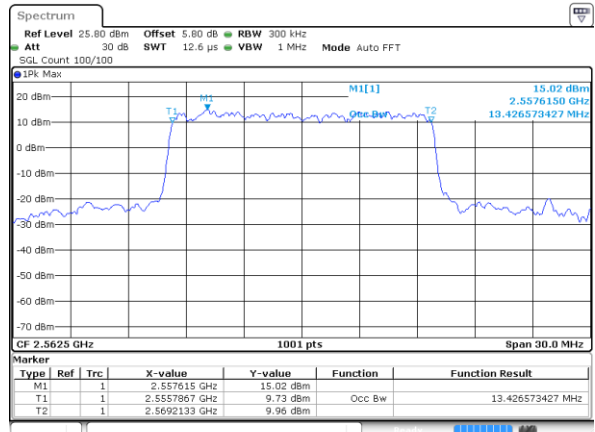

Date: 21.OCT.2018 09:41:25

LTE Band 7

Lowest Channel / 15MHz / QPSK

Date: 21.OCT.2018 09:56:34

Lowest Channel / 15MHz / 16QAM

Date: 21.OCT.2018 09:56:14

Middle Channel / 15MHz / QPSK

Date: 21.OCT.2018 09:56:54

Middle Channel / 15MHz / 16QAM

Date: 21.OCT.2018 09:57:14

Highest Channel / 15MHz / QPSK

Date: 21.OCT.2018 09:57:54

Highest Channel / 15MHz / 16QAM

Date: 21.OCT.2018 09:57:34

LTE Band 7

Lowest Channel / 20MHz / QPSK