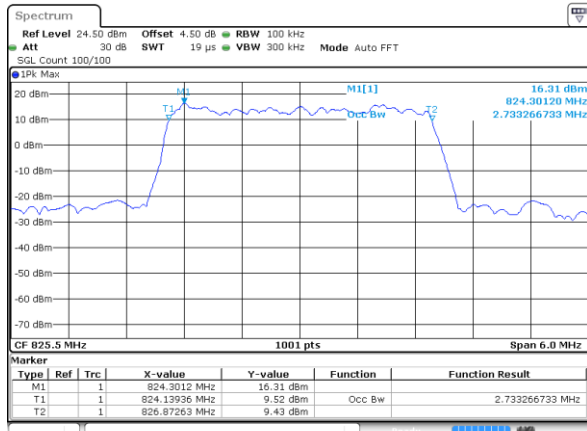

Lowest Channel / 3MHz / 64QAM

Date: 20.OCT.2018 20:59:47