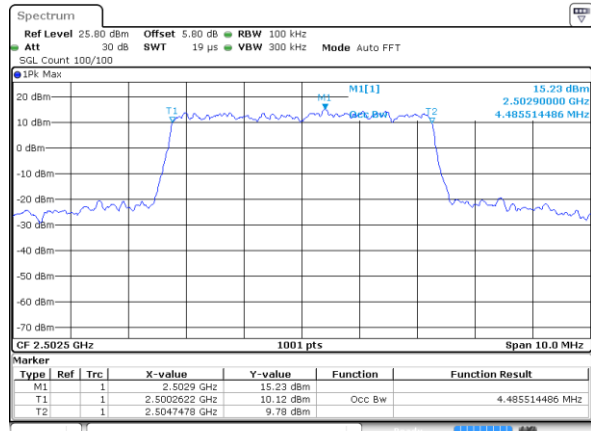

Lowest Channel / 5MHz / 16QAM

Date: 21.OCT.2018 09:23:35