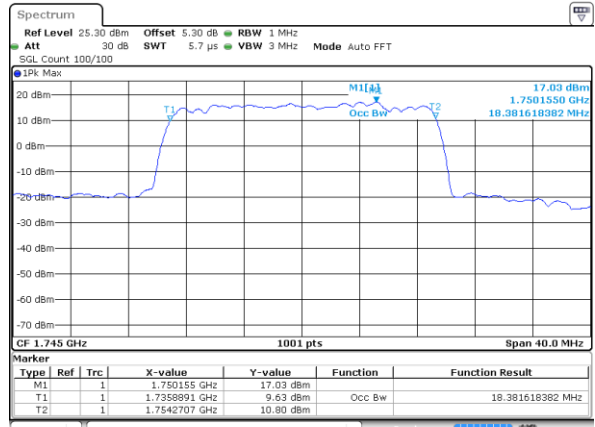

Highest Channel / 5MHz / 64QAM

Date: 20.OCT.2018 17:40:24

Highest Channel / 10MHz / 64QAM

Date: 20.OCT.2018 17:41:24

LTE Band 4

Lowest Channel / 15MHz / 64QAM

Date: 20.OCT.2018 17:41:44

Lowest Channel / 20MHz / 64QAM

Date: 20.OCT.2018 17:42:45

Middle Channel / 15MHz / 64QAM

Date: 20.OCT.2018 17:42:04

Middle Channel / 20MHz / 64QAM

Date: 20.OCT.2018 17:43:05

Highest Channel / 15MHz / 64QAM

Date: 20.OCT.2018 17:42:25

Highest Channel / 20MHz / 64QAM

Date: 20.OCT.2018 17:43:25

LTE Band 5

Lowest Channel / 1.4MHz / QPSK

Date: 20.OCT.2018 18:55:43

Lowest Channel / 1.4MHz / 16QAM

Date: 20.OCT.2018 18:55:53

Middle Channel / 1.4MHz / QPSK

Date: 20.OCT.2018 19:04:42

Middle Channel / 1.4MHz / 16QAM

Date: 20.OCT.2018 19:04:52

Highest Channel / 1.4MHz / QPSK

Date: 20.OCT.2018 19:07:11

Highest Channel / 1.4MHz / 16QAM

Date: 20.OCT.2018 19:07:21

LTE Band 5

Lowest Channel / 3MHz / QPSK