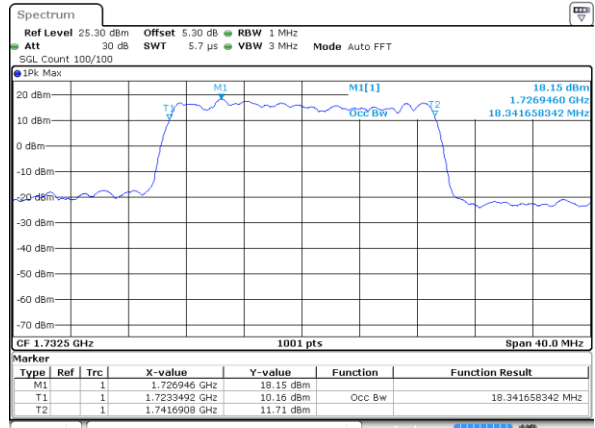

Highest Channel / 5MHz / 64QAM

Date: 20.OCT.2018 17:40:24

Highest Channel / 10MHz / 64QAM

Date: 20.OCT.2018 17:41:24

LTE Band 4

Lowest Channel / 15MHz / 64QAM

Date: 20.OCT.2018 17:41:44

Lowest Channel / 20MHz / 64QAM

Date: 20.OCT.2018 17:42:45

Middle Channel / 15MHz / 64QAM

Date: 20.OCT.2018 17:42:04

Middle Channel / 20MHz / 64QAM

Date: 20.OCT.2018 17:43:05

Highest Channel / 15MHz / 64QAM

Date: 20.OCT.2018 17:42:25

Highest Channel / 20MHz / 64QAM