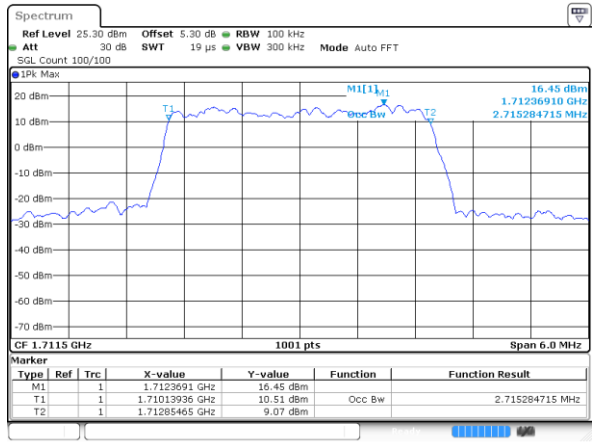

Highest Channel / 20MHz / 16QAM

Date: 20.OCT.2018 17:25:38

LTE Band 4

Lowest Channel / 1.4MHz / 64QAM

Date: 20.OCT.2018 17:37:54

Lowest Channel / 3MHz / 64QAM

Date: 20.OCT.2018 17:38:44

Middle Channel / 1.4MHz / 64QAM

Date: 20.OCT.2018 17:38:14

Middle Channel / 3MHz / 64QAM

Date: 20.OCT.2018 17:39:04

Highest Channel / 1.4MHz / 64QAM

Date: 20.OCT.2018 17:38:34

Highest Channel / 3MHz / 64QAM

Date: 20.OCT.2018 17:39:24

LTE Band 4