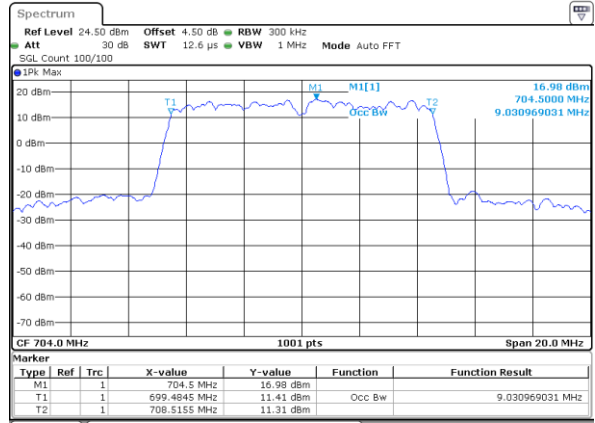

LTE Band 12

Lowest Channel / 5MHz / QPSK

Date: 21.OCT.2018 11:59:07

Lowest Channel / 5MHz / 16QAM

Date: 21.OCT.2018 11:59:17

Middle Channel / 5MHz / QPSK

Date: 21.OCT.2018 11:59:37

Middle Channel / 5MHz / 16QAM

Date: 21.OCT.2018 11:59:27

Highest Channel / 5MHz / QPSK

Date: 21.OCT.2018 11:59:47

Highest Channel / 5MHz / 16QAM

Date: 21.OCT.2018 11:59:57

LTE Band 12

Lowest Channel / 10MHz / QPSK

Date: 21.OCT.2018 12:15:29

Lowest Channel / 10MHz / 16QAM

Date: 21.OCT.2018 12:15:39

Middle Channel / 10MHz / QPSK

Date: 21.OCT.2018 12:15:59

Middle Channel / 10MHz / 16QAM

Date: 21.OCT.2018 12:15:49

Highest Channel / 10MHz / QPSK

Date: 21.OCT.2018 12:16:09