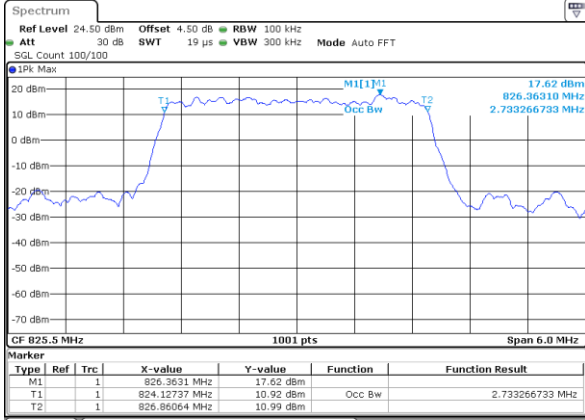

Date: 20.OCT.2018 17:43:25

LTE Band 5

Lowest Channel / 1.4MHz / QPSK

Date: 20.OCT.2018 18:55:43

Lowest Channel / 1.4MHz / 16QAM

Date: 20.OCT.2018 18:55:53

Middle Channel / 1.4MHz / QPSK

Date: 20.OCT.2018 19:04:42

Middle Channel / 1.4MHz / 16QAM

Date: 20.OCT.2018 19:04:52

Highest Channel / 1.4MHz / QPSK

Date: 20.OCT.2018 19:07:11

Highest Channel / 1.4MHz / 16QAM

Date: 20.OCT.2018 19:07:21

LTE Band 5

Lowest Channel / 3MHz / QPSK