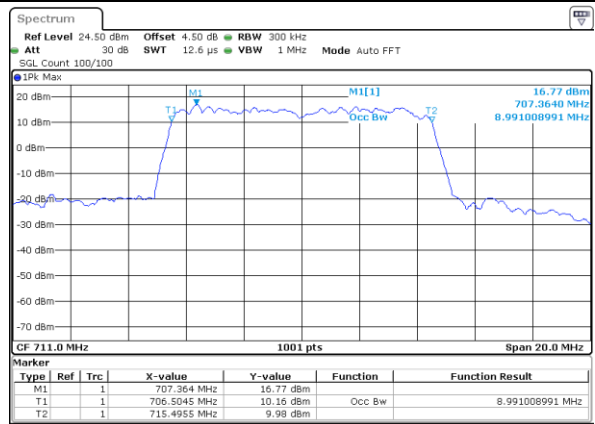

Date: 21.OCT.2018 11:59:27

Highest Channel / 5MHz / QPSK

Date: 21.OCT.2018 11:59:47

Highest Channel / 5MHz / 16QAM

Date: 21.OCT.2018 11:59:57

LTE Band 12

Lowest Channel / 10MHz / QPSK

Date: 21.OCT.2018 12:15:29

Lowest Channel / 10MHz / 16QAM

Date: 21.OCT.2018 12:15:39

Middle Channel / 10MHz / QPSK

Date: 21.OCT.2018 12:15:59

Middle Channel / 10MHz / 16QAM

Date: 21.OCT.2018 12:15:49

Highest Channel / 10MHz / QPSK

Date: 21.OCT.2018 12:16:09

Highest Channel / 10MHz / 16QAM

Date: 21.OCT.2018 12:16:19

LTE Band 12

Lowest Channel / 1.4MHz / 64QAM

Date: 21.OCT.2018 13:18:55

Lowest Channel / 3MHz / 64QAM

Date: 21.OCT.2018 13:19:54

Middle Channel / 1.4MHz / 64QAM