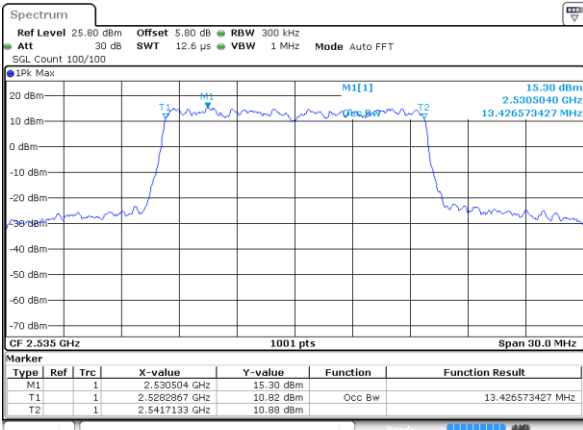

Date: 21.OCT.2018 09:41:25

LTE Band 7

Lowest Channel / 15MHz / QPSK

Date: 21.OCT.2018 09:56:34

Lowest Channel / 15MHz / 16QAM

Date: 21.OCT.2018 09:56:14

Middle Channel / 15MHz / QPSK

Date: 21.OCT.2018 09:56:54

Middle Channel / 15MHz / 16QAM

Date: 21.OCT.2018 09:57:14

Highest Channel / 15MHz / QPSK

Date: 21.OCT.2018 09:57:54

Highest Channel / 15MHz / 16QAM

Date: 21.OCT.2018 09:57:34

LTE Band 7

Lowest Channel / 20MHz / QPSK