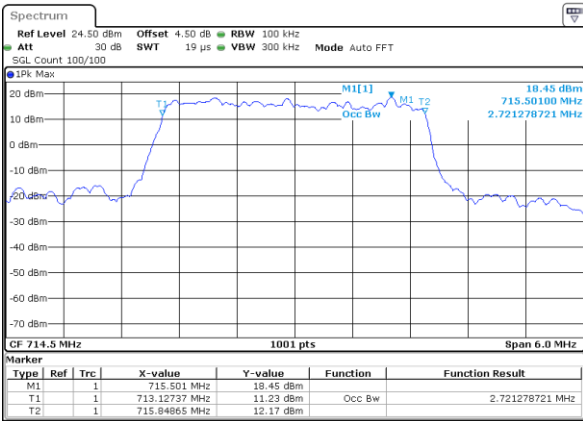

Date: 21.OCT.2018 11:27:03

Highest Channel / 1.4MHz / 16QAM

Date: 21.OCT.2018 11:27:13

LTE Band 12

Lowest Channel / 3MHz / QPSK

Date: 21.OCT.2018 11:42:45

Lowest Channel / 3MHz / 16QAM

Date: 21.OCT.2018 11:42:55

Middle Channel / 3MHz / QPSK

Date: 21.OCT.2018 11:43:15

Middle Channel / 3MHz / 16QAM

Date: 21.OCT.2018 11:43:05

Highest Channel / 3MHz / QPSK

Date: 21.OCT.2018 11:43:25

Highest Channel / 3MHz / 16QAM

Date: 21.OCT.2018 11:43:35

LTE Band 12

Lowest Channel / 5MHz / QPSK

Date: 21.OCT.2018 11:59:07

Lowest Channel / 5MHz / 16QAM

Date: 21.OCT.2018 11:59:17

Middle Channel / 5MHz / QPSK

Date: 21.OCT.2018 11:59:37

Middle Channel / 5MHz / 16QAM