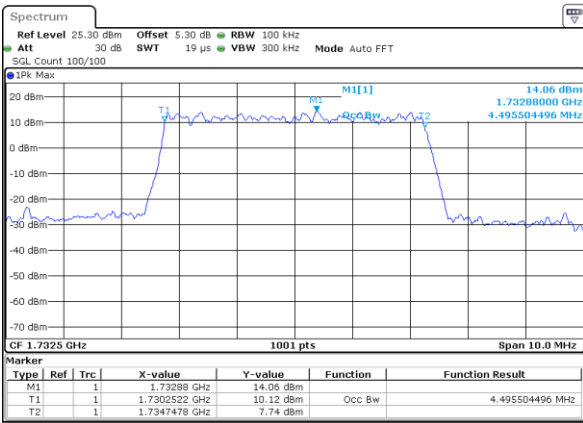

Date: 20.OCT.2018 17:38:14

Middle Channel / 3MHz / 64QAM

Date: 20.OCT.2018 17:39:04

Highest Channel / 1.4MHz / 64QAM

Date: 20.OCT.2018 17:38:34

Highest Channel / 3MHz / 64QAM

Date: 20.OCT.2018 17:39:24

LTE Band 4

Lowest Channel / 5MHz / 64QAM

Date: 20.OCT.2018 17:39:44

Lowest Channel / 10MHz / 64QAM

Date: 20.OCT.2018 17:40:44

Middle Channel / 5MHz / 64QAM

Date: 20.OCT.2018 17:40:04

Middle Channel / 10MHz / 64QAM

Date: 20.OCT.2018 17:41:04

Highest Channel / 5MHz / 64QAM

Date: 20.OCT.2018 17:40:24

Highest Channel / 10MHz / 64QAM

Date: 20.OCT.2018 17:41:24

LTE Band 4

Lowest Channel / 15MHz / 64QAM

Date: 20.OCT.2018 17:41:44

Lowest Channel / 20MHz / 64QAM