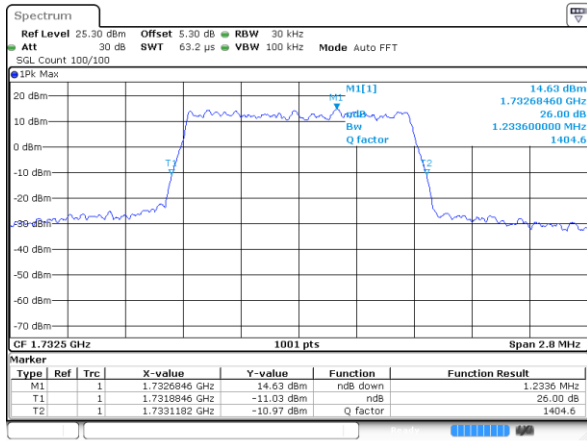

Highest Channel / 20MHz / 16QAM

Date: 20.OCT.2018 17:25:38

LTE Band 4

Lowest Channel / 1.4MHz / 64QAM

Date: 20.OCT.2018 17:37:54

Lowest Channel / 3MHz / 64QAM

Date: 20.OCT.2018 17:38:44

Middle Channel / 1.4MHz / 64QAM

Date: 20.OCT.2018 17:38:14

Middle Channel / 3MHz / 64QAM

Date: 20.OCT.2018 17:39:04

Highest Channel / 1.4MHz / 64QAM

Date: 20.OCT.2018 17:38:34

Highest Channel / 3MHz / 64QAM

Date: 20.OCT.2018 17:39:24

LTE Band 4