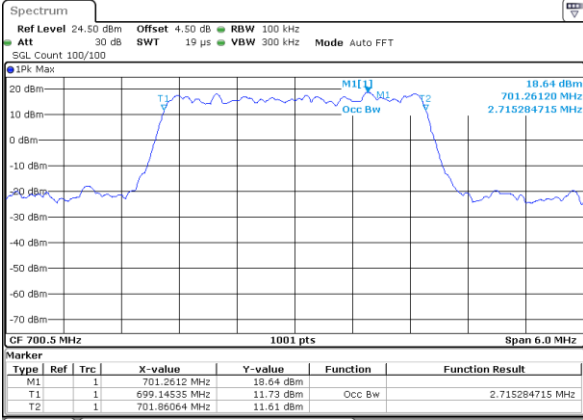

Lowest Channel / 1.4MHz / 16QAM

Date: 21.OCT.2018 11:26:33

Middle Channel / 1.4MHz / QPSK

Date: 21.OCT.2018 11:26:53

Middle Channel / 1.4MHz / 16QAM

Date: 21.OCT.2018 11:26:43

Highest Channel / 1.4MHz / QPSK

Date: 21.OCT.2018 11:27:03

Highest Channel / 1.4MHz / 16QAM

Date: 21.OCT.2018 11:27:13

LTE Band 12

Lowest Channel / 3MHz / QPSK

Date: 21.OCT.2018 11:42:45

Lowest Channel / 3MHz / 16QAM

Date: 21.OCT.2018 11:42:55