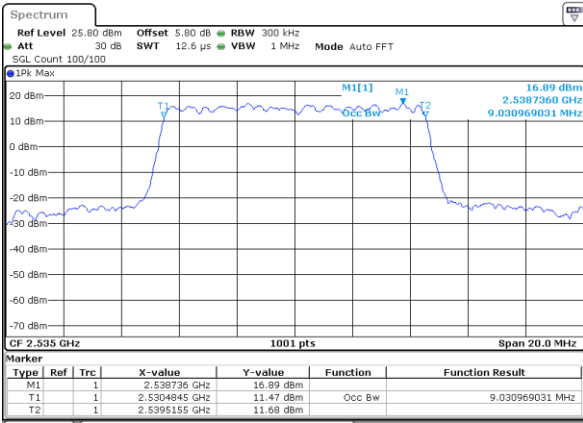

Highest Channel / 5MHz / QPSK

Date: 21.OCT.2018 09:24:35

Highest Channel / 5MHz / 16QAM

Date: 21.OCT.2018 09:24:55

LTE Band 7

Lowest Channel / 10MHz / QPSK

Date: 21.OCT.2018 09:39:45

Lowest Channel / 10MHz / 16QAM

Date: 21.OCT.2018 09:40:05

Middle Channel / 10MHz / QPSK

Date: 21.OCT.2018 09:40:45

Middle Channel / 10MHz / 16QAM

Date: 21.OCT.2018 09:40:25

Highest Channel / 10MHz / QPSK

Date: 21.OCT.2018 09:41:05

Highest Channel / 10MHz / 16QAM