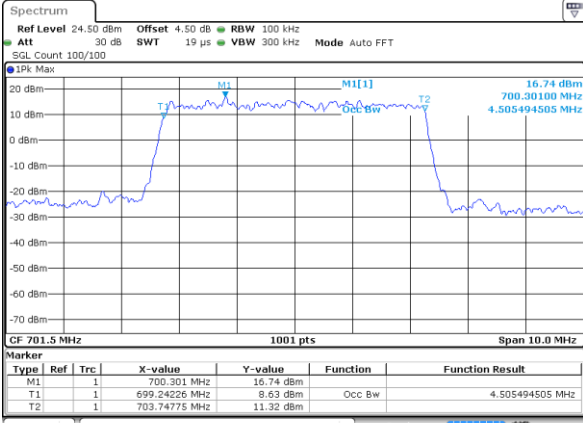

Date: 21.OCT.2018 11:27:03

Highest Channel / 1.4MHz / 16QAM

Date: 21.OCT.2018 11:27:13

LTE Band 12

Lowest Channel / 3MHz / QPSK

Date: 21.OCT.2018 11:42:45

Lowest Channel / 3MHz / 16QAM

Date: 21.OCT.2018 11:42:55

Middle Channel / 3MHz / QPSK

Date: 21.OCT.2018 11:43:15

Middle Channel / 3MHz / 16QAM

Date: 21.OCT.2018 11:43:05

Highest Channel / 3MHz / QPSK

Date: 21.OCT.2018 11:43:25

Highest Channel / 3MHz / 16QAM

Date: 21.OCT.2018 11:43:35

LTE Band 12

Lowest Channel / 5MHz / QPSK

Date: 21.OCT.2018 11:59:07

Lowest Channel / 5MHz / 16QAM

Date: 21.OCT.2018 11:59:17

Middle Channel / 5MHz / QPSK

Date: 21.OCT.2018 11:59:37

Middle Channel / 5MHz / 16QAM