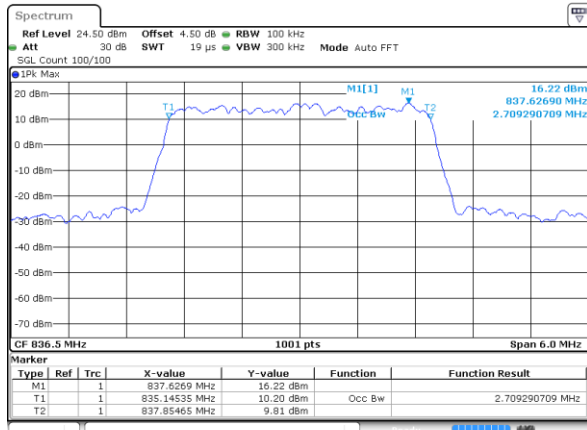

Date: 20.OCT.2018 20:06:13

Highest Channel / 10MHz / QPSK

Date: 20.OCT.2018 20:08:32

Highest Channel / 10MHz / 16QAM

Date: 20.OCT.2018 20:08:42

LTE Band 5

Lowest Channel / 1.4MHz / 64QAM

Date: 20.OCT.2018 20:49:34

Lowest Channel / 3MHz / 64QAM

Date: 20.OCT.2018 20:59:47

Middle Channel / 1.4MHz / 64QAM

Date: 20.OCT.2018 20:54:03

Middle Channel / 3MHz / 64QAM

Date: 20.OCT.2018 21:04:17

Highest Channel / 1.4MHz / 64QAM

Date: 20.OCT.2018 20:55:18

Highest Channel / 3MHz / 64QAM

Date: 20.OCT.2018 21:05:31

LTE Band 5

Lowest Channel / 5MHz / 64QAM

Date: 20.OCT.2018 21:10:01

Lowest Channel / 10MHz / 64QAM

Date: 20.OCT.2018 21:20:14

Middle Channel / 5MHz / 64QAM