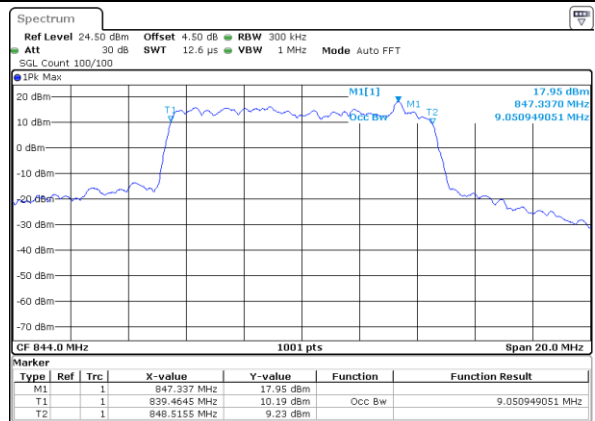

LTE Band 5

Lowest Channel / 10MHz / QPSK

Date: 20.OCT.2018 19:57:04

Lowest Channel / 10MHz / 16QAM

Date: 20.OCT.2018 19:57:14

Middle Channel / 10MHz / QPSK

Date: 20.OCT.2018 20:06:02

Middle Channel / 10MHz / 16QAM

Date: 20.OCT.2018 20:06:13

Highest Channel / 10MHz / QPSK

Date: 20.OCT.2018 20:08:32

Highest Channel / 10MHz / 16QAM

Date: 20.OCT.2018 20:08:42

LTE Band 5

Lowest Channel / 1.4MHz / 64QAM

Date: 20.OCT.2018 20:49:34