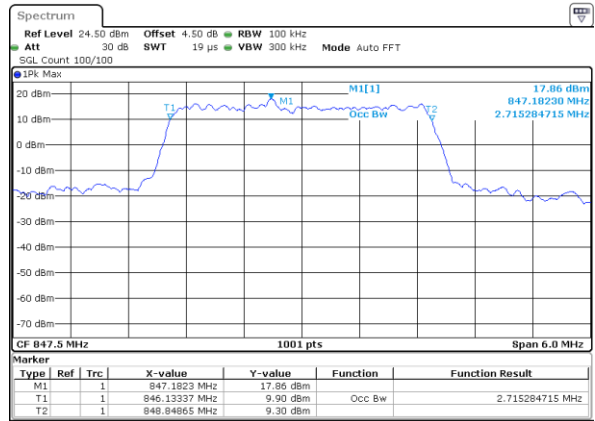

Middle Channel / 1.4MHz / 16QAM

Date: 20.OCT.2018 19:04:52

Highest Channel / 1.4MHz / QPSK

Date: 20.OCT.2018 19:07:11

Highest Channel / 1.4MHz / 16QAM

Date: 20.OCT.2018 19:07:21

LTE Band 5

Lowest Channel / 3MHz / QPSK

Date: 20.OCT.2018 19:16:10

Lowest Channel / 3MHz / 16QAM

Date: 20.OCT.2018 19:16:20

Middle Channel / 3MHz / QPSK

Date: 20.OCT.2018 19:25:09

Middle Channel / 3MHz / 16QAM

Date: 20.OCT.2018 19:25:19

Highest Channel / 3MHz / QPSK

Date: 20.OCT.2018 19:27:38

Highest Channel / 3MHz / 16QAM

Date: 20.OCT.2018 19:27:48

LTE Band 5

Lowest Channel / 5MHz / QPSK

Date: 20.OCT.2018 19:36:37

Lowest Channel / 5MHz / 16QAM

Date: 20.OCT.2018 19:36:47