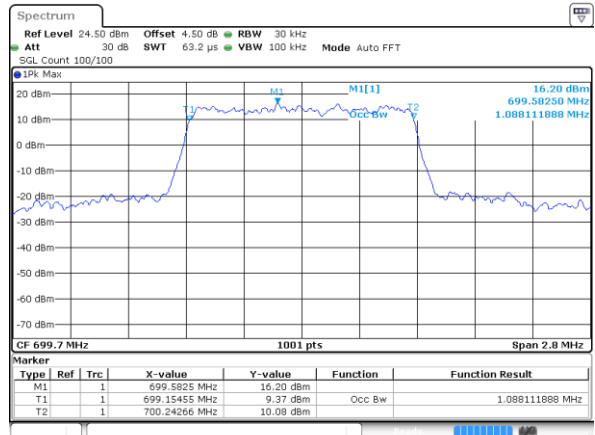

Date: 21.OCT.2018 10:50:43

Highest Channel / 15MHz / 64QAM

Date: 21.OCT.2018 10:44:56

Highest Channel / 20MHz / 64QAM

Date: 21.OCT.2018 10:50:53

LTE Band 12

Lowest Channel / 1.4MHz / QPSK

Date: 21.OCT.2018 11:26:23

Lowest Channel / 1.4MHz / 16QAM

Date: 21.OCT.2018 11:26:33

Middle Channel / 1.4MHz / QPSK

Date: 21.OCT.2018 11:26:53

Middle Channel / 1.4MHz / 16QAM

Date: 21.OCT.2018 11:26:43

Highest Channel / 1.4MHz / QPSK