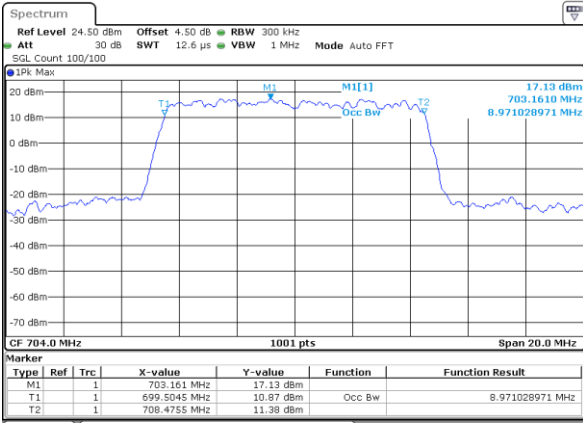

LTE Band 12

Lowest Channel / 5MHz / QPSK

Date: 21.OCT.2018 11:59:07

Lowest Channel / 5MHz / 16QAM

Date: 21.OCT.2018 11:59:17

Middle Channel / 5MHz / QPSK

Date: 21.OCT.2018 11:59:37

Middle Channel / 5MHz / 16QAM

Date: 21.OCT.2018 11:59:27

Highest Channel / 5MHz / QPSK

Date: 21.OCT.2018 11:59:47

Highest Channel / 5MHz / 16QAM

Date: 21.OCT.2018 11:59:57

LTE Band 12

Lowest Channel / 10MHz / QPSK

Date: 21.OCT.2018 12:15:29

Lowest Channel / 10MHz / 16QAM

Date: 21.OCT.2018 12:15:39

Middle Channel / 10MHz / QPSK

Date: 21.OCT.2018 12:15:59

Middle Channel / 10MHz / 16QAM

Date: 21.OCT.2018 12:15:49

Highest Channel / 10MHz / QPSK

Date: 21.OCT.2018 12:16:09

Highest Channel / 10MHz / 16QAM

Date: 21.OCT.2018 12:16:19

LTE Band 12

Lowest Channel / 1.4MHz / 64QAM

Date: 21.OCT.2018 13:18:55

Lowest Channel / 3MHz / 64QAM

Date: 21.OCT.2018 13:19:54

Middle Channel / 1.4MHz / 64QAM