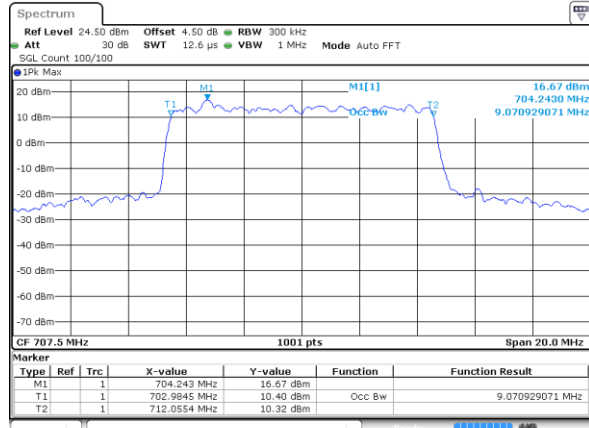

Date: 21.OCT.2018 13:19:15

Middle Channel / 3MHz / 64QAM

Date: 21.OCT.2018 13:20:14

Highest Channel / 1.4MHz / 64QAM

Date: 21.OCT.2018 13:19:35

Highest Channel / 3MHz / 64QAM

Date: 21.OCT.2018 13:20:34

LTE Band 12

Lowest Channel / 5MHz / 64QAM

Date: 21.OCT.2018 13:20:54

Lowest Channel / 10MHz / 64QAM

Date: 21.OCT.2018 13:21:53

Middle Channel / 5MHz / 64QAM

Date: 21.OCT.2018 13:21:14

Middle Channel / 10MHz / 64QAM

Date: 21.OCT.2018 13:22:13

Highest Channel / 5MHz / 64QAM

Date: 21.OCT.2018 13:21:33

Highest Channel / 10MHz / 64QAM

Date: 21.OCT.2018 13:22:33