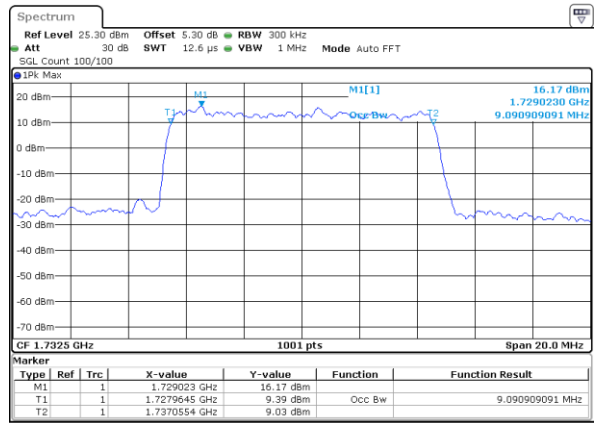

Date: 20.OCT.2018 17:38:14

Middle Channel / 3MHz / 64QAM

Date: 20.OCT.2018 17:39:04

Highest Channel / 1.4MHz / 64QAM

Date: 20.OCT.2018 17:38:34

Highest Channel / 3MHz / 64QAM

Date: 20.OCT.2018 17:39:24

LTE Band 4

Lowest Channel / 5MHz / 64QAM

Date: 20.OCT.2018 17:39:44

Lowest Channel / 10MHz / 64QAM

Date: 20.OCT.2018 17:40:44

Middle Channel / 5MHz / 64QAM

Date: 20.OCT.2018 17:40:04

Middle Channel / 10MHz / 64QAM

Date: 20.OCT.2018 17:41:04

Highest Channel / 5MHz / 64QAM

Date: 20.OCT.2018 17:40:24

Highest Channel / 10MHz / 64QAM

Date: 20.OCT.2018 17:41:24

LTE Band 4

Lowest Channel / 15MHz / 64QAM

Date: 20.OCT.2018 17:41:44

Lowest Channel / 20MHz / 64QAM