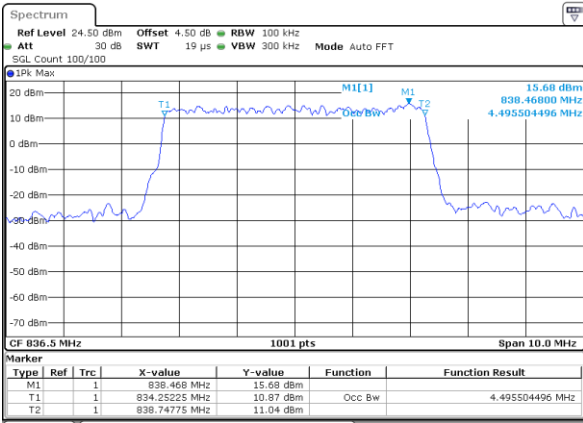

Middle Channel / 5MHz / QPSK

Date: 20.OCT.2018 19:45:36