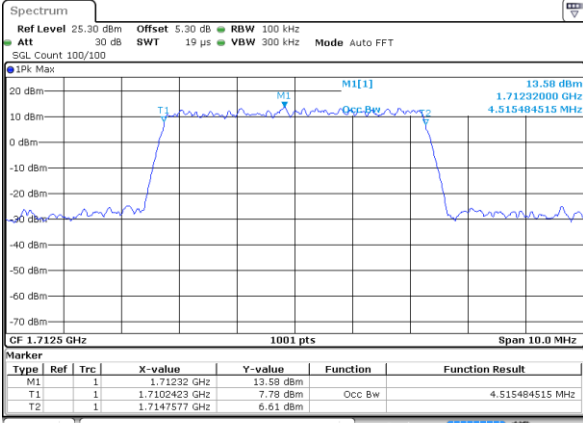

LTE Band 4

Lowest Channel / 5MHz / 64QAM

Date: 20.OCT.2018 17:39:44