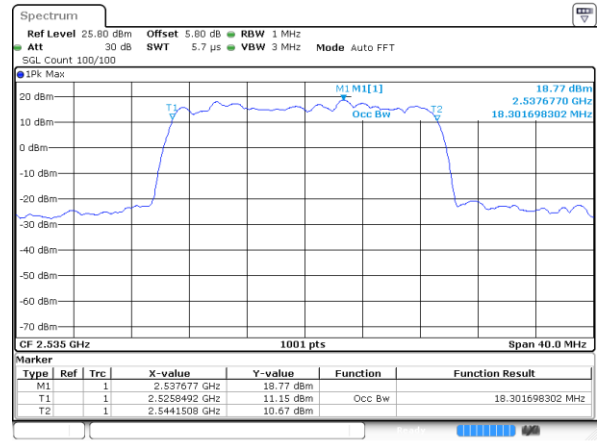

LTE Band 7

Lowest Channel / 15MHz / 64QAM

Date: 21.OCT.2018 10:44:36

Lowest Channel / 20MHz / 64QAM

Date: 21.OCT.2018 10:50:33

Middle Channel / 15MHz / 64QAM

Date: 21.OCT.2018 10:44:46

Middle Channel / 20MHz / 64QAM

Date: 21.OCT.2018 10:50:43

Highest Channel / 15MHz / 64QAM

Date: 21.OCT.2018 10:44:56

Highest Channel / 20MHz / 64QAM

Date: 21.OCT.2018 10:50:53

LTE Band 12

Lowest Channel / 1.4MHz / QPSK

Date: 21.OCT.2018 11:26:23