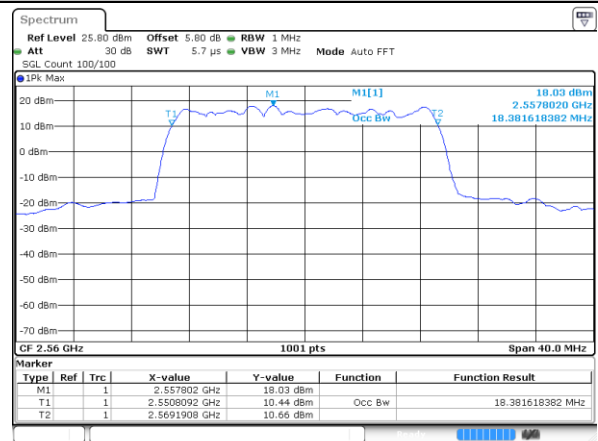

LTE Band 7

Lowest Channel / 15MHz / 64QAM

Date: 21.OCT.2018 10:44:36

Lowest Channel / 20MHz / 64QAM

Date: 21.OCT.2018 10:50:33

Middle Channel / 15MHz / 64QAM

Date: 21.OCT.2018 10:44:46

Middle Channel / 20MHz / 64QAM

Date: 21.OCT.2018 10:50:43

Highest Channel / 15MHz / 64QAM

Date: 21.OCT.2018 10:44:56

Highest Channel / 20MHz / 64QAM

Date: 21.OCT.2018 10:50:53

LTE Band 12

Lowest Channel / 1.4MHz / QPSK

Date: 21.OCT.2018 11:26:23