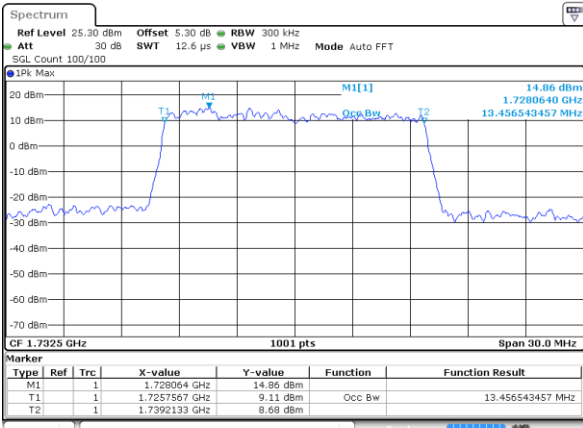

Middle Channel / 15MHz / 64QAM

Date: 20.OCT.2018 17:42:04