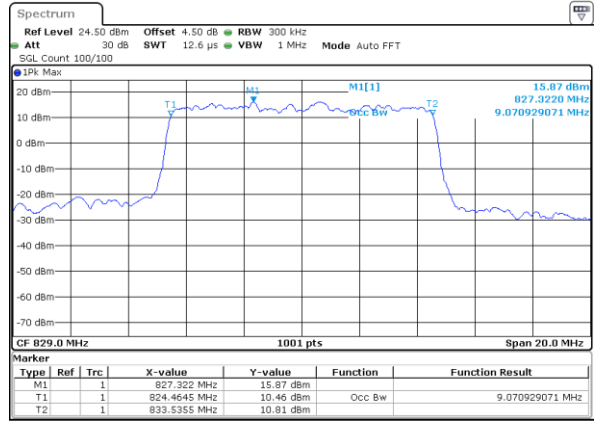

Date: 20.OCT.2018 19:27:38

Highest Channel / 3MHz / 16QAM

Date: 20.OCT.2018 19:27:48

LTE Band 5

Lowest Channel / 5MHz / QPSK

Date: 20.OCT.2018 19:36:37

Lowest Channel / 5MHz / 16QAM

Date: 20.OCT.2018 19:36:47

Middle Channel / 5MHz / QPSK

Date: 20.OCT.2018 19:45:36

Middle Channel / 5MHz / 16QAM

Date: 20.OCT.2018 19:45:46

Highest Channel / 5MHz / QPSK

Date: 20.OCT.2018 19:48:05

Highest Channel / 5MHz / 16QAM

Date: 20.OCT.2018 19:48:15

LTE Band 5

Lowest Channel / 10MHz / QPSK

Date: 20.OCT.2018 19:57:04

Lowest Channel / 10MHz / 16QAM

Date: 20.OCT.2018 19:57:14

Middle Channel / 10MHz / QPSK

Date: 20.OCT.2018 20:06:02

Middle Channel / 10MHz / 16QAM