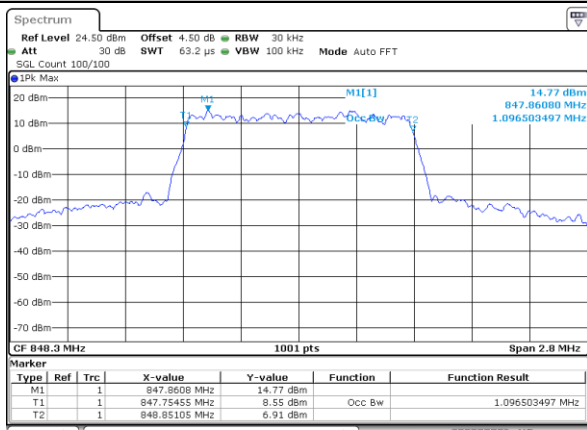

Date: 20.OCT.2018 20:06:13

Highest Channel / 10MHz / QPSK

Date: 20.OCT.2018 20:08:32

Highest Channel / 10MHz / 16QAM

Date: 20.OCT.2018 20:08:42

LTE Band 5

Lowest Channel / 1.4MHz / 64QAM

Date: 20.OCT.2018 20:49:34

Lowest Channel / 3MHz / 64QAM

Date: 20.OCT.2018 20:59:47

Middle Channel / 1.4MHz / 64QAM

Date: 20.OCT.2018 20:54:03

Middle Channel / 3MHz / 64QAM

Date: 20.OCT.2018 21:04:17

Highest Channel / 1.4MHz / 64QAM

Date: 20.OCT.2018 20:55:18

Highest Channel / 3MHz / 64QAM

Date: 20.OCT.2018 21:05:31

LTE Band 5

Lowest Channel / 5MHz / 64QAM

Date: 20.OCT.2018 21:10:01

Lowest Channel / 10MHz / 64QAM

Date: 20.OCT.2018 21:20:14

Middle Channel / 5MHz / 64QAM