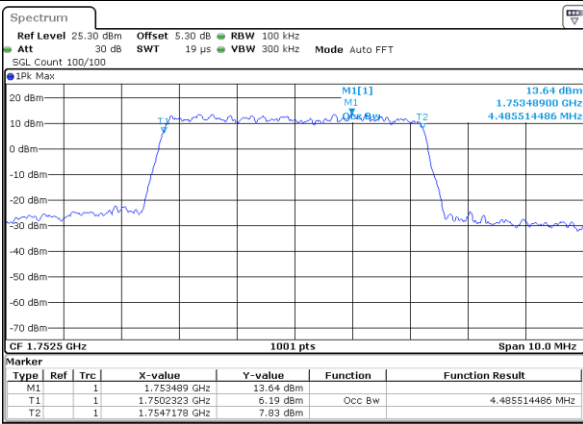

Lowest Channel / 5MHz / 64QAM

Date: 20.OCT.2018 17:39:44

Lowest Channel / 10MHz / 64QAM

Date: 20.OCT.2018 17:40:44

Middle Channel / 5MHz / 64QAM

Date: 20.OCT.2018 17:40:04

Middle Channel / 10MHz / 64QAM

Date: 20.OCT.2018 17:41:04

Highest Channel / 5MHz / 64QAM

Date: 20.OCT.2018 17:40:24

Highest Channel / 10MHz / 64QAM

Date: 20.OCT.2018 17:41:24

LTE Band 4

Lowest Channel / 15MHz / 64QAM

Date: 20.OCT.2018 17:41:44

Lowest Channel / 20MHz / 64QAM