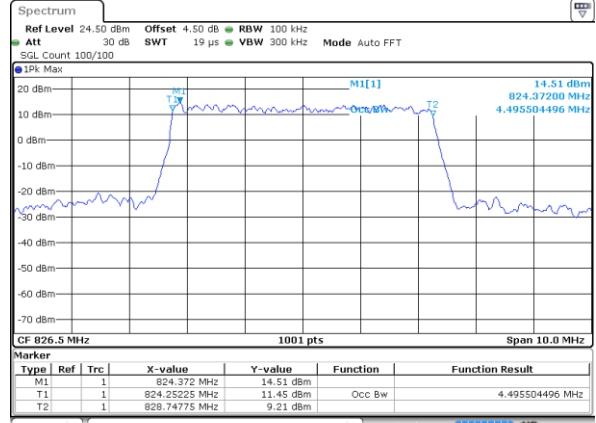

Date: 20.OCT.2018 19:27:38

Highest Channel / 3MHz / 16QAM

Date: 20.OCT.2018 19:27:48

LTE Band 5

Lowest Channel / 5MHz / QPSK

Date: 20.OCT.2018 19:36:37

Lowest Channel / 5MHz / 16QAM

Date: 20.OCT.2018 19:36:47