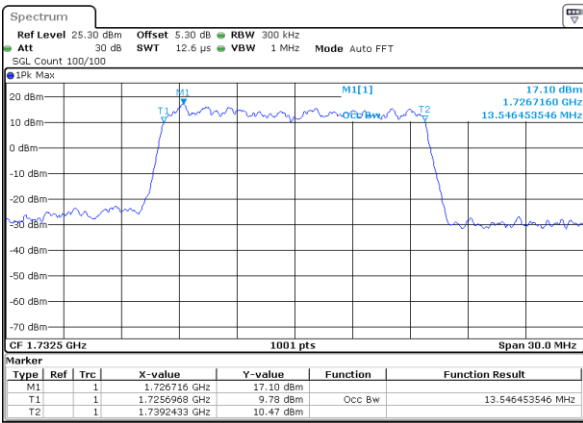

LTE Band 4

Lowest Channel / 15MHz / QPSK

Date: 20.OCT.2018 16:59:31

Lowest Channel / 15MHz / 16QAM

Date: 20.OCT.2018 16:59:42

Middle Channel / 15MHz / QPSK

Date: 20.OCT.2018 17:06:31

Middle Channel / 15MHz / 16QAM

Date: 20.OCT.2018 17:06:41

Highest Channel / 15MHz / QPSK

Date: 20.OCT.2018 17:09:00

Highest Channel / 15MHz / 16QAM

Date: 20.OCT.2018 17:09:10

LTE Band 4

Lowest Channel / 20MHz / QPSK

Date: 20.OCT.2018 17:15:59