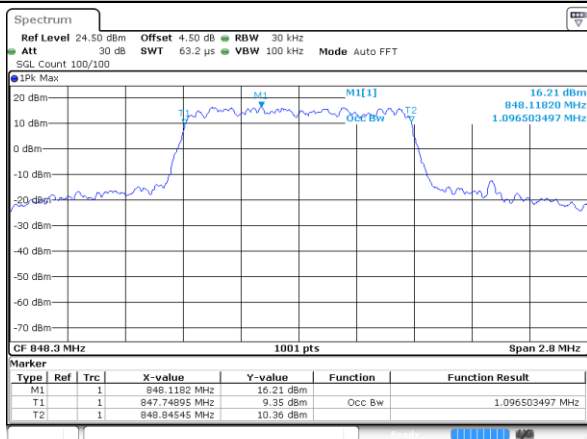

Date: 20.OCT.2018 17:43:25

LTE Band 5

Lowest Channel / 1.4MHz / QPSK

Date: 20.OCT.2018 18:55:43

Lowest Channel / 1.4MHz / 16QAM

Date: 20.OCT.2018 18:55:53

Middle Channel / 1.4MHz / QPSK

Date: 20.OCT.2018 19:04:42

Middle Channel / 1.4MHz / 16QAM

Date: 20.OCT.2018 19:04:52

Highest Channel / 1.4MHz / QPSK

Date: 20.OCT.2018 19:07:11

Highest Channel / 1.4MHz / 16QAM

Date: 20.OCT.2018 19:07:21

LTE Band 5

Lowest Channel / 3MHz / QPSK