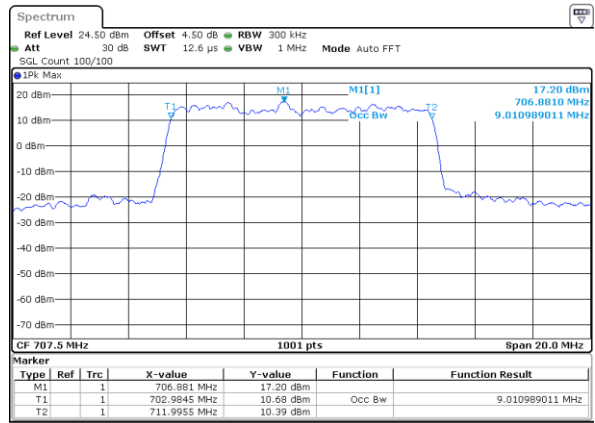

Date: 21.OCT.2018 11:59:27

Highest Channel / 5MHz / QPSK

Date: 21.OCT.2018 11:59:47

Highest Channel / 5MHz / 16QAM

Date: 21.OCT.2018 11:59:57

LTE Band 12

Lowest Channel / 10MHz / QPSK

Date: 21.OCT.2018 12:15:29

Lowest Channel / 10MHz / 16QAM

Date: 21.OCT.2018 12:15:39

Middle Channel / 10MHz / QPSK

Date: 21.OCT.2018 12:15:59

Middle Channel / 10MHz / 16QAM

Date: 21.OCT.2018 12:15:49

Highest Channel / 10MHz / QPSK

Date: 21.OCT.2018 12:16:09

Highest Channel / 10MHz / 16QAM

Date: 21.OCT.2018 12:16:19

LTE Band 12

Lowest Channel / 1.4MHz / 64QAM

Date: 21.OCT.2018 13:18:55

Lowest Channel / 3MHz / 64QAM

Date: 21.OCT.2018 13:19:54

Middle Channel / 1.4MHz / 64QAM