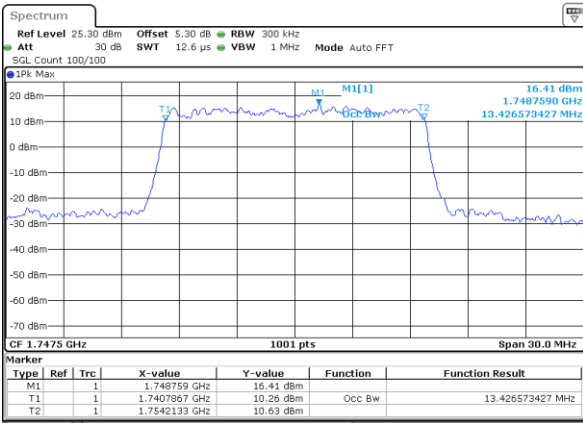

LTE Band 4

Lowest Channel / 15MHz / QPSK

Date: 20.OCT.2018 16:59:31

Lowest Channel / 15MHz / 16QAM

Date: 20.OCT.2018 16:59:42

Middle Channel / 15MHz / QPSK

Date: 20.OCT.2018 17:06:31

Middle Channel / 15MHz / 16QAM

Date: 20.OCT.2018 17:06:41

Highest Channel / 15MHz / QPSK

Date: 20.OCT.2018 17:09:00

Highest Channel / 15MHz / 16QAM

Date: 20.OCT.2018 17:09:10

LTE Band 4

Lowest Channel / 20MHz / QPSK

Date: 20.OCT.2018 17:15:59