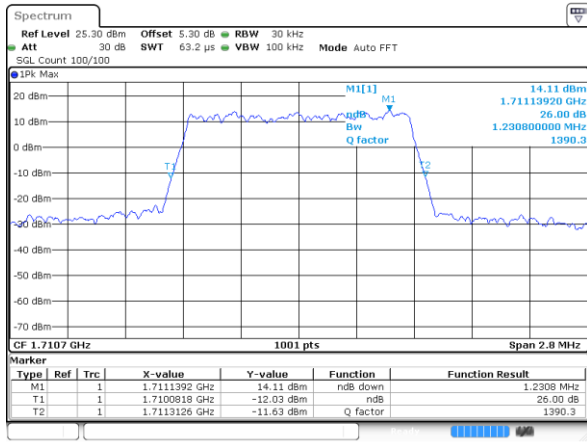

Highest Channel / 20MHz / 16QAM

Date: 20.OCT.2018 17:25:38

LTE Band 4

Lowest Channel / 1.4MHz / 64QAM

Date: 20.OCT.2018 17:37:54

Lowest Channel / 3MHz / 64QAM

Date: 20.OCT.2018 17:38:44

Middle Channel / 1.4MHz / 64QAM

Date: 20.OCT.2018 17:38:14

Middle Channel / 3MHz / 64QAM

Date: 20.OCT.2018 17:39:04

Highest Channel / 1.4MHz / 64QAM

Date: 20.OCT.2018 17:38:34

Highest Channel / 3MHz / 64QAM

Date: 20.OCT.2018 17:39:24

LTE Band 4