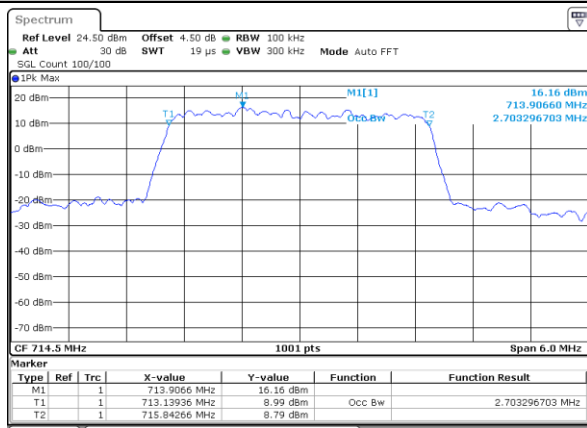

Highest Channel / 10MHz / 16QAM

Date: 21.OCT.2018 12:16:19

LTE Band 12

Lowest Channel / 1.4MHz / 64QAM

Date: 21.OCT.2018 13:18:55

Lowest Channel / 3MHz / 64QAM

Date: 21.OCT.2018 13:19:54

Middle Channel / 1.4MHz / 64QAM

Date: 21.OCT.2018 13:19:15

Middle Channel / 3MHz / 64QAM

Date: 21.OCT.2018 13:20:14

Highest Channel / 1.4MHz / 64QAM

Date: 21.OCT.2018 13:19:35

Highest Channel / 3MHz / 64QAM

Date: 21.OCT.2018 13:20:34

LTE Band 12