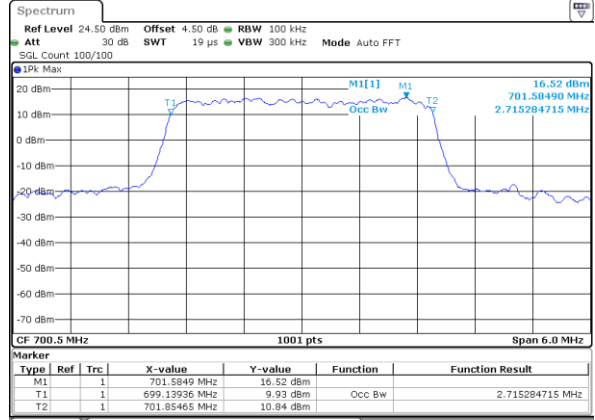

Lowest Channel / 1.4MHz / 16QAM

Date: 21.OCT.2018 11:26:33

Middle Channel / 1.4MHz / QPSK

Date: 21.OCT.2018 11:26:53

Middle Channel / 1.4MHz / 16QAM

Date: 21.OCT.2018 11:26:43

Highest Channel / 1.4MHz / QPSK

Date: 21.OCT.2018 11:27:03

Highest Channel / 1.4MHz / 16QAM

Date: 21.OCT.2018 11:27:13

LTE Band 12

Lowest Channel / 3MHz / QPSK

Date: 21.OCT.2018 11:42:45

Lowest Channel / 3MHz / 16QAM

Date: 21.OCT.2018 11:42:55