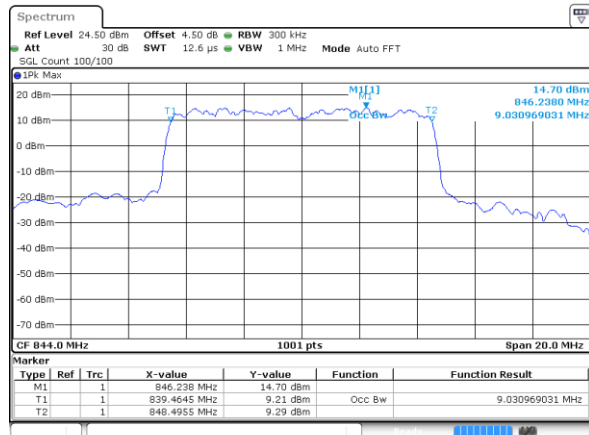

Highest Channel / 3MHz / 64QAM

Date: 20.OCT.2018 21:05:31

LTE Band 5

Lowest Channel / 5MHz / 64QAM

Date: 20.OCT.2018 21:10:01

Lowest Channel / 10MHz / 64QAM

Date: 20.OCT.2018 21:20:14

Middle Channel / 5MHz / 64QAM

Date: 20.OCT.2018 21:14:30

Middle Channel / 10MHz / 64QAM

Date: 20.OCT.2018 21:24:44

Highest Channel / 5MHz / 64QAM

Date: 20.OCT.2018 21:15:45

Highest Channel / 10MHz / 64QAM

Date: 20.OCT.2018 21:25:58

LTE Band 7