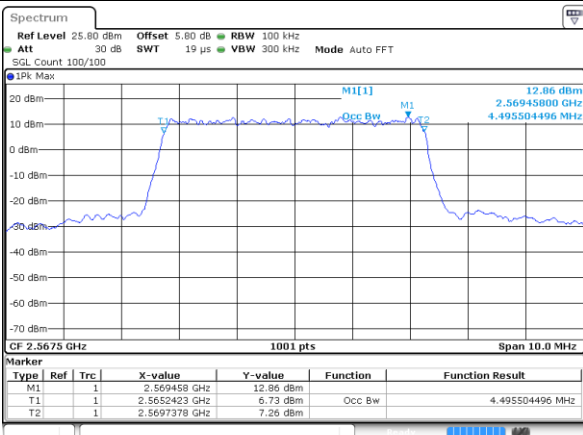

Date: 21.OCT.2018 10:14:23

Highest Channel / 20MHz / 16QAM

Date: 21.OCT.2018 10:14:03

LTE Band 7

Lowest Channel / 5MHz / 64QAM

Date: 21.OCT.2018 10:32:40

Lowest Channel / 10MHz / 64QAM

Date: 21.OCT.2018 10:38:38

Middle Channel / 5MHz / 64QAM

Date: 21.OCT.2018 10:32:50

Middle Channel / 10MHz / 64QAM

Date: 21.OCT.2018 10:38:48

Highest Channel / 5MHz / 64QAM

Date: 21.OCT.2018 10:33:00

Highest Channel / 10MHz / 64QAM

Date: 21.OCT.2018 10:38:58

LTE Band 7

Lowest Channel / 15MHz / 64QAM

Date: 21.OCT.2018 10:44:36

Lowest Channel / 20MHz / 64QAM

Date: 21.OCT.2018 10:50:33

Middle Channel / 15MHz / 64QAM

Date: 21.OCT.2018 10:44:46

Middle Channel / 20MHz / 64QAM