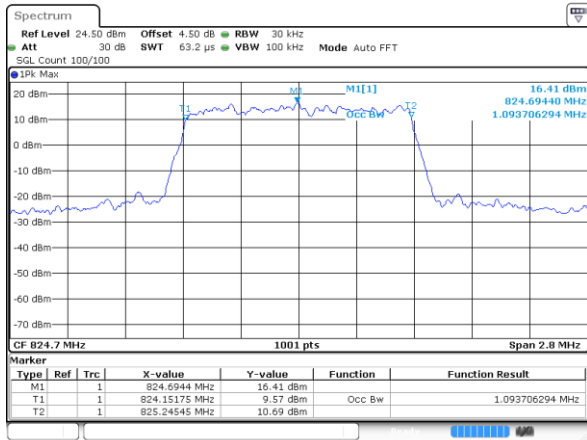

Highest Channel / 5MHz / 64QAM

Date: 20.OCT.2018 17:40:24

Highest Channel / 10MHz / 64QAM

Date: 20.OCT.2018 17:41:24

LTE Band 4

Lowest Channel / 15MHz / 64QAM

Date: 20.OCT.2018 17:41:44

Lowest Channel / 20MHz / 64QAM

Date: 20.OCT.2018 17:42:45

Middle Channel / 15MHz / 64QAM

Date: 20.OCT.2018 17:42:04

Middle Channel / 20MHz / 64QAM

Date: 20.OCT.2018 17:43:05

Highest Channel / 15MHz / 64QAM

Date: 20.OCT.2018 17:42:25

Highest Channel / 20MHz / 64QAM

Date: 20.OCT.2018 17:43:25

LTE Band 5

Lowest Channel / 1.4MHz / QPSK

Date: 20.OCT.2018 18:55:43

Lowest Channel / 1.4MHz / 16QAM

Date: 20.OCT.2018 18:55:53

Middle Channel / 1.4MHz / QPSK

Date: 20.OCT.2018 19:04:42