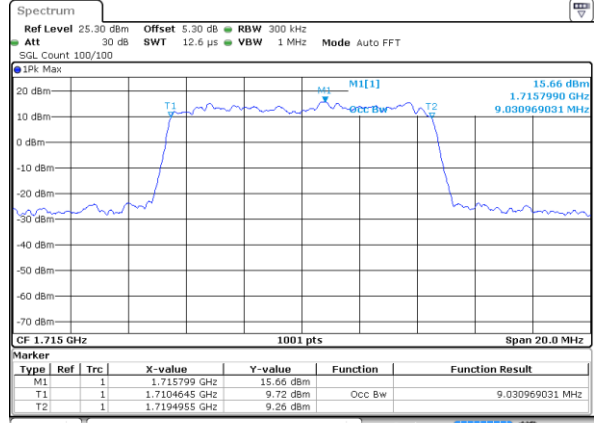

Highest Channel / 20MHz / 16QAM

Date: 20.OCT.2018 17:25:38

LTE Band 4

Lowest Channel / 1.4MHz / 64QAM

Date: 20.OCT.2018 17:37:54

Lowest Channel / 3MHz / 64QAM

Date: 20.OCT.2018 17:38:44

Middle Channel / 1.4MHz / 64QAM

Date: 20.OCT.2018 17:38:14

Middle Channel / 3MHz / 64QAM

Date: 20.OCT.2018 17:39:04

Highest Channel / 1.4MHz / 64QAM

Date: 20.OCT.2018 17:38:34

Highest Channel / 3MHz / 64QAM

Date: 20.OCT.2018 17:39:24

LTE Band 4

Lowest Channel / 5MHz / 64QAM

Date: 20.OCT.2018 17:39:44

Lowest Channel / 10MHz / 64QAM

Date: 20.OCT.2018 17:40:44

Middle Channel / 5MHz / 64QAM

Date: 20.OCT.2018 17:40:04

Middle Channel / 10MHz / 64QAM

Date: 20.OCT.2018 17:41:04

Highest Channel / 5MHz / 64QAM

Date: 20.OCT.2018 17:40:24

Highest Channel / 10MHz / 64QAM

Date: 20.OCT.2018 17:41:24

LTE Band 4

Lowest Channel / 15MHz / 64QAM

Date: 20.OCT.2018 17:41:44

Lowest Channel / 20MHz / 64QAM