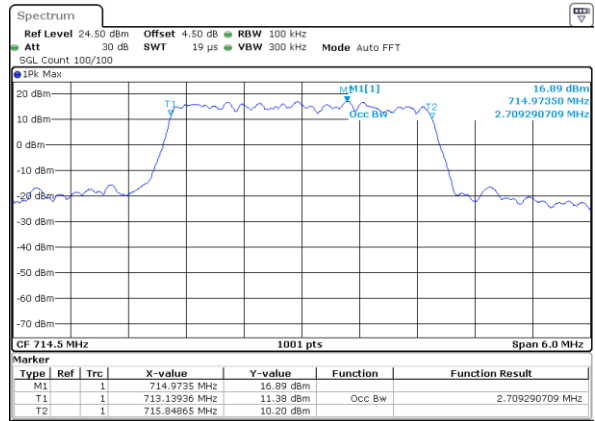

Date: 21.OCT.2018 11:27:03

Highest Channel / 1.4MHz / 16QAM

Date: 21.OCT.2018 11:27:13

LTE Band 12

Lowest Channel / 3MHz / QPSK

Date: 21.OCT.2018 11:42:45

Lowest Channel / 3MHz / 16QAM

Date: 21.OCT.2018 11:42:55

Middle Channel / 3MHz / QPSK

Date: 21.OCT.2018 11:43:15

Middle Channel / 3MHz / 16QAM

Date: 21.OCT.2018 11:43:05

Highest Channel / 3MHz / QPSK

Date: 21.OCT.2018 11:43:25

Highest Channel / 3MHz / 16QAM

Date: 21.OCT.2018 11:43:35

LTE Band 12

Lowest Channel / 5MHz / QPSK

Date: 21.OCT.2018 11:59:07

Lowest Channel / 5MHz / 16QAM

Date: 21.OCT.2018 11:59:17

Middle Channel / 5MHz / QPSK

Date: 21.OCT.2018 11:59:37

Middle Channel / 5MHz / 16QAM