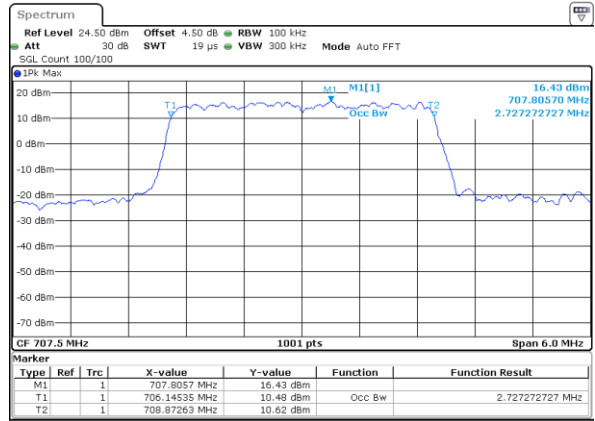

Middle Channel / 3MHz / 16QAM

Date: 21.OCT.2018 11:43:05