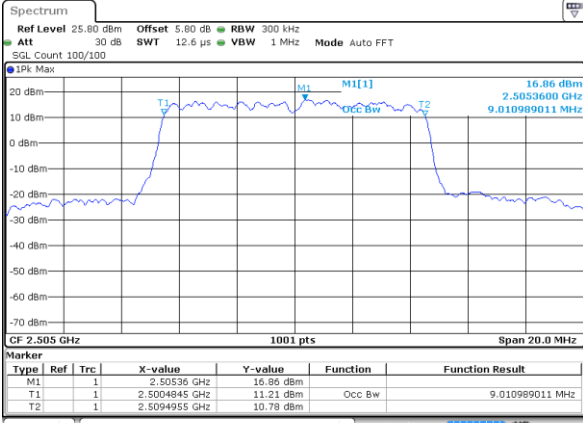

Highest Channel / 5MHz / QPSK

Date: 21.OCT.2018 09:24:35

Highest Channel / 5MHz / 16QAM

Date: 21.OCT.2018 09:24:55

LTE Band 7

Lowest Channel / 10MHz / QPSK

Date: 21.OCT.2018 09:39:45

Lowest Channel / 10MHz / 16QAM