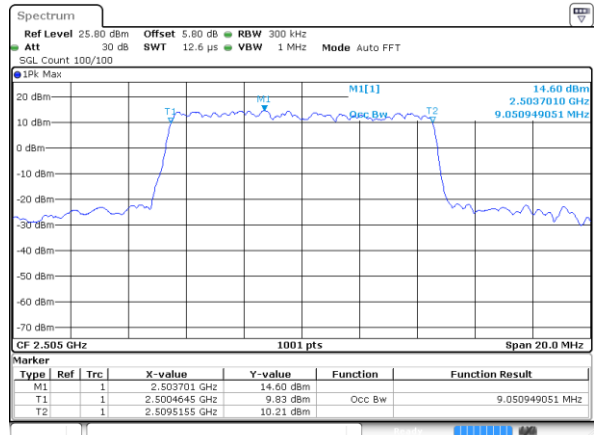

Date: 21.OCT.2018 10:14:23

Highest Channel / 20MHz / 16QAM

Date: 21.OCT.2018 10:14:03

LTE Band 7

Lowest Channel / 5MHz / 64QAM

Date: 21.OCT.2018 10:32:40

Lowest Channel / 10MHz / 64QAM

Date: 21.OCT.2018 10:38:38

Middle Channel / 5MHz / 64QAM

Date: 21.OCT.2018 10:32:50

Middle Channel / 10MHz / 64QAM

Date: 21.OCT.2018 10:38:48

Highest Channel / 5MHz / 64QAM

Date: 21.OCT.2018 10:33:00

Highest Channel / 10MHz / 64QAM

Date: 21.OCT.2018 10:38:58