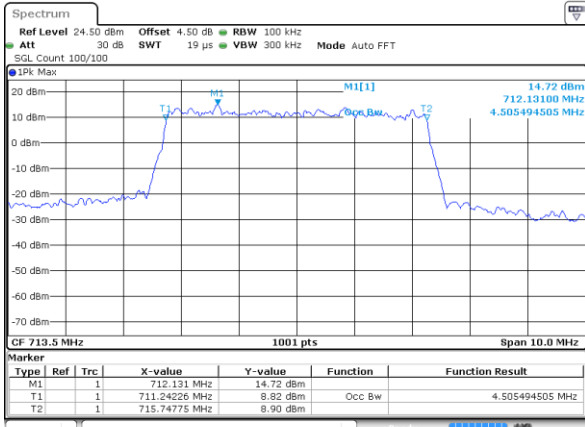

Date: 21.OCT.2018 13:19:15

Middle Channel / 3MHz / 64QAM

Date: 21.OCT.2018 13:20:14

Highest Channel / 1.4MHz / 64QAM

Date: 21.OCT.2018 13:19:35

Highest Channel / 3MHz / 64QAM

Date: 21.OCT.2018 13:20:34

LTE Band 12

Lowest Channel / 5MHz / 64QAM

Date: 21.OCT.2018 13:20:54

Lowest Channel / 10MHz / 64QAM

Date: 21.OCT.2018 13:21:53

Middle Channel / 5MHz / 64QAM

Date: 21.OCT.2018 13:21:14

Middle Channel / 10MHz / 64QAM

Date: 21.OCT.2018 13:22:13

Highest Channel / 5MHz / 64QAM

Date: 21.OCT.2018 13:21:33

Highest Channel / 10MHz / 64QAM

Date: 21.OCT.2018 13:22:33