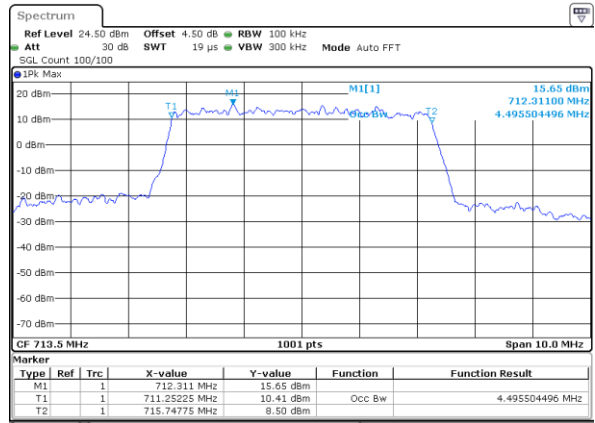

LTE Band 12

Lowest Channel / 5MHz / QPSK

Date: 21.OCT.2018 11:59:07

Lowest Channel / 5MHz / 16QAM

Date: 21.OCT.2018 11:59:17

Middle Channel / 5MHz / QPSK

Date: 21.OCT.2018 11:59:37

Middle Channel / 5MHz / 16QAM

Date: 21.OCT.2018 11:59:27

Highest Channel / 5MHz / QPSK

Date: 21.OCT.2018 11:59:47

Highest Channel / 5MHz / 16QAM

Date: 21.OCT.2018 11:59:57

LTE Band 12

Lowest Channel / 10MHz / QPSK

Date: 21.OCT.2018 12:15:29