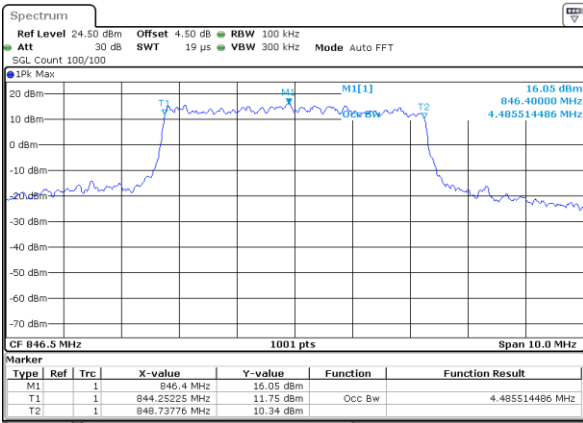

Date: 20.OCT.2018 19:27:38

Highest Channel / 3MHz / 16QAM

Date: 20.OCT.2018 19:27:48

LTE Band 5

Lowest Channel / 5MHz / QPSK

Date: 20.OCT.2018 19:36:37

Lowest Channel / 5MHz / 16QAM

Date: 20.OCT.2018 19:36:47

Middle Channel / 5MHz / QPSK

Date: 20.OCT.2018 19:45:36

Middle Channel / 5MHz / 16QAM

Date: 20.OCT.2018 19:45:46

Highest Channel / 5MHz / QPSK

Date: 20.OCT.2018 19:48:05

Highest Channel / 5MHz / 16QAM

Date: 20.OCT.2018 19:48:15

LTE Band 5

Lowest Channel / 10MHz / QPSK

Date: 20.OCT.2018 19:57:04

Lowest Channel / 10MHz / 16QAM

Date: 20.OCT.2018 19:57:14

Middle Channel / 10MHz / QPSK

Date: 20.OCT.2018 20:06:02

Middle Channel / 10MHz / 16QAM

Date: 20.OCT.2018 20:06:13

Highest Channel / 10MHz / QPSK

Date: 20.OCT.2018 20:08:32

Highest Channel / 10MHz / 16QAM

Date: 20.OCT.2018 20:08:42

LTE Band 5

Lowest Channel / 1.4MHz / 64QAM

Date: 20.OCT.2018 20:49:34