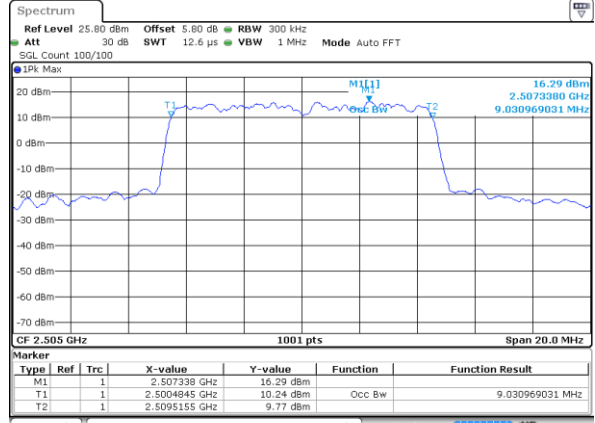

Highest Channel / 5MHz / QPSK

Date: 21.OCT.2018 09:24:35

Highest Channel / 5MHz / 16QAM

Date: 21.OCT.2018 09:24:55

LTE Band 7

Lowest Channel / 10MHz / QPSK

Date: 21.OCT.2018 09:39:45

Lowest Channel / 10MHz / 16QAM