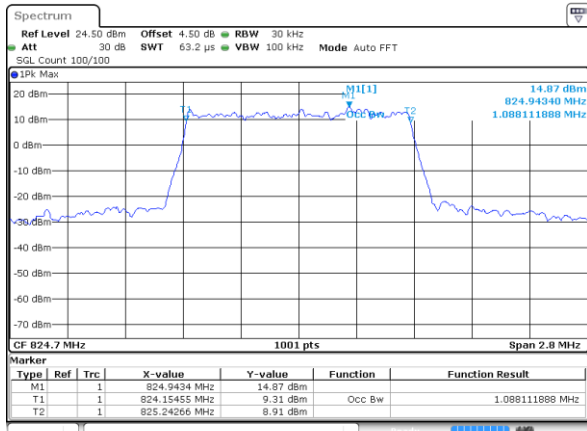

Date: 20.OCT.2018 20:06:13

Highest Channel / 10MHz / QPSK

Date: 20.OCT.2018 20:08:32

Highest Channel / 10MHz / 16QAM

Date: 20.OCT.2018 20:08:42

LTE Band 5

Lowest Channel / 1.4MHz / 64QAM

Date: 20.OCT.2018 20:49:34

Lowest Channel / 3MHz / 64QAM

Date: 20.OCT.2018 20:59:47

Middle Channel / 1.4MHz / 64QAM

Date: 20.OCT.2018 20:54:03

Middle Channel / 3MHz / 64QAM

Date: 20.OCT.2018 21:04:17

Highest Channel / 1.4MHz / 64QAM

Date: 20.OCT.2018 20:55:18