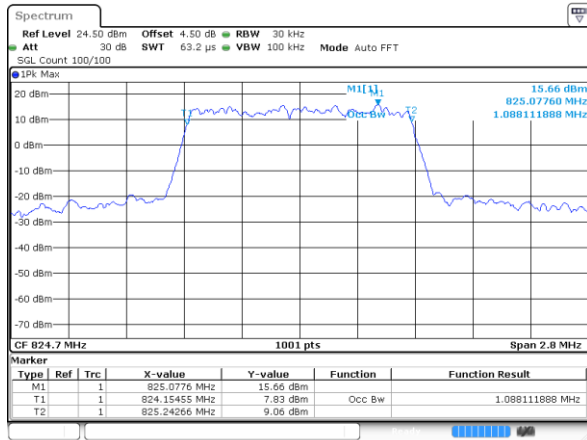

Date: 20.OCT.2018 17:43:25

LTE Band 5

Lowest Channel / 1.4MHz / QPSK

Date: 20.OCT.2018 18:55:43

Lowest Channel / 1.4MHz / 16QAM

Date: 20.OCT.2018 18:55:53

Middle Channel / 1.4MHz / QPSK

Date: 20.OCT.2018 19:04:42

Middle Channel / 1.4MHz / 16QAM

Date: 20.OCT.2018 19:04:52

Highest Channel / 1.4MHz / QPSK

Date: 20.OCT.2018 19:07:11

Highest Channel / 1.4MHz / 16QAM

Date: 20.OCT.2018 19:07:21

LTE Band 5

Lowest Channel / 3MHz / QPSK