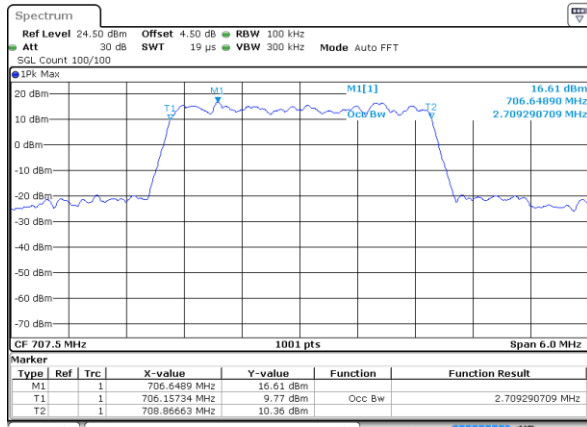

Highest Channel / 10MHz / 16QAM

Date: 21.OCT.2018 12:16:19

LTE Band 12

Lowest Channel / 1.4MHz / 64QAM

Date: 21.OCT.2018 13:18:55

Lowest Channel / 3MHz / 64QAM

Date: 21.OCT.2018 13:19:54

Middle Channel / 1.4MHz / 64QAM

Date: 21.OCT.2018 13:19:15

Middle Channel / 3MHz / 64QAM

Date: 21.OCT.2018 13:20:14

Highest Channel / 1.4MHz / 64QAM

Date: 21.OCT.2018 13:19:35

Highest Channel / 3MHz / 64QAM

Date: 21.OCT.2018 13:20:34

LTE Band 12