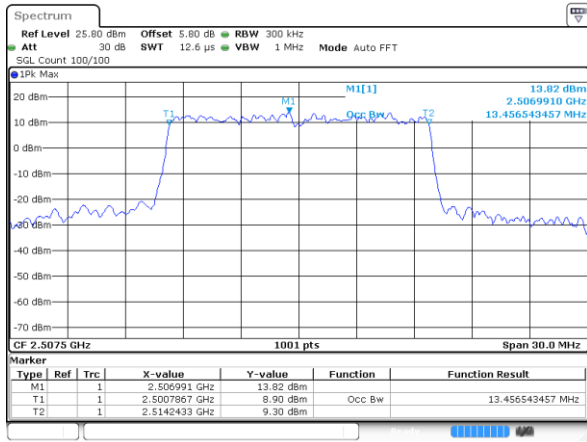

LTE Band 7

Lowest Channel / 15MHz / 64QAM

Date: 21.OCT.2018 10:44:36