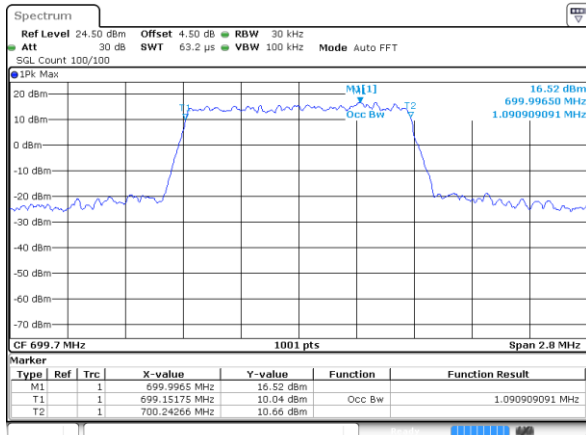

Date: 21.OCT.2018 10:50:43

Highest Channel / 15MHz / 64QAM

Date: 21.OCT.2018 10:44:56

Highest Channel / 20MHz / 64QAM

Date: 21.OCT.2018 10:50:53

LTE Band 12

Lowest Channel / 1.4MHz / QPSK

Date: 21.OCT.2018 11:26:23

Lowest Channel / 1.4MHz / 16QAM

Date: 21.OCT.2018 11:26:33

Middle Channel / 1.4MHz / QPSK

Date: 21.OCT.2018 11:26:53

Middle Channel / 1.4MHz / 16QAM

Date: 21.OCT.2018 11:26:43

Highest Channel / 1.4MHz / QPSK