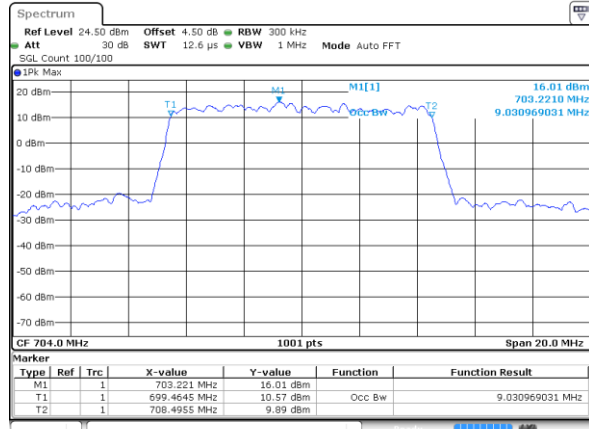

Highest Channel / 10MHz / 16QAM

Date: 21.OCT.2018 12:16:19

LTE Band 12

Lowest Channel / 1.4MHz / 64QAM

Date: 21.OCT.2018 13:18:55

Lowest Channel / 3MHz / 64QAM

Date: 21.OCT.2018 13:19:54

Middle Channel / 1.4MHz / 64QAM

Date: 21.OCT.2018 13:19:15

Middle Channel / 3MHz / 64QAM

Date: 21.OCT.2018 13:20:14

Highest Channel / 1.4MHz / 64QAM

Date: 21.OCT.2018 13:19:35

Highest Channel / 3MHz / 64QAM

Date: 21.OCT.2018 13:20:34

LTE Band 12

Lowest Channel / 5MHz / 64QAM

Date: 21.OCT.2018 13:20:54

Lowest Channel / 10MHz / 64QAM

Date: 21.OCT.2018 13:21:53

Middle Channel / 5MHz / 64QAM

Date: 21.OCT.2018 13:21:14

Middle Channel / 10MHz / 64QAM

Date: 21.OCT.2018 13:22:13