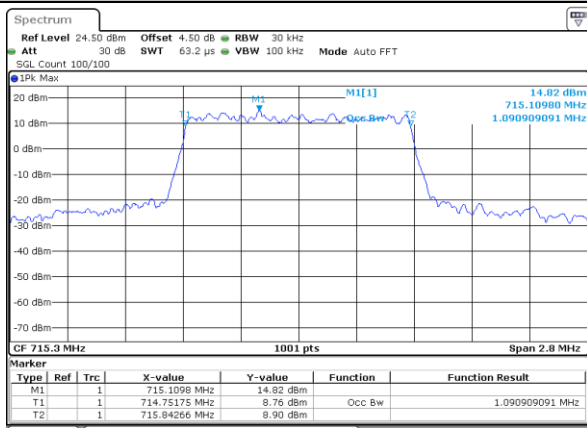

Highest Channel / 10MHz / 16QAM

Date: 21.OCT.2018 12:16:19

LTE Band 12

Lowest Channel / 1.4MHz / 64QAM

Date: 21.OCT.2018 13:18:55

Lowest Channel / 3MHz / 64QAM

Date: 21.OCT.2018 13:19:54

Middle Channel / 1.4MHz / 64QAM

Date: 21.OCT.2018 13:19:15

Middle Channel / 3MHz / 64QAM

Date: 21.OCT.2018 13:20:14

Highest Channel / 1.4MHz / 64QAM

Date: 21.OCT.2018 13:19:35

Highest Channel / 3MHz / 64QAM

Date: 21.OCT.2018 13:20:34

LTE Band 12