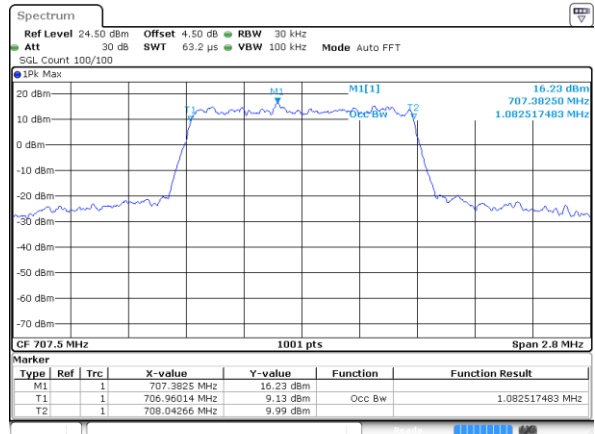

Date: 21.OCT.2018 10:50:43

Highest Channel / 15MHz / 64QAM

Date: 21.OCT.2018 10:44:56

Highest Channel / 20MHz / 64QAM

Date: 21.OCT.2018 10:50:53

LTE Band 12

Lowest Channel / 1.4MHz / QPSK

Date: 21.OCT.2018 11:26:23

Lowest Channel / 1.4MHz / 16QAM

Date: 21.OCT.2018 11:26:33

Middle Channel / 1.4MHz / QPSK

Date: 21.OCT.2018 11:26:53

Middle Channel / 1.4MHz / 16QAM

Date: 21.OCT.2018 11:26:43

Highest Channel / 1.4MHz / QPSK

Date: 21.OCT.2018 11:27:03

Highest Channel / 1.4MHz / 16QAM

Date: 21.OCT.2018 11:27:13

LTE Band 12

Lowest Channel / 3MHz / QPSK

Date: 21.OCT.2018 11:42:45

Lowest Channel / 3MHz / 16QAM

Date: 21.OCT.2018 11:42:55