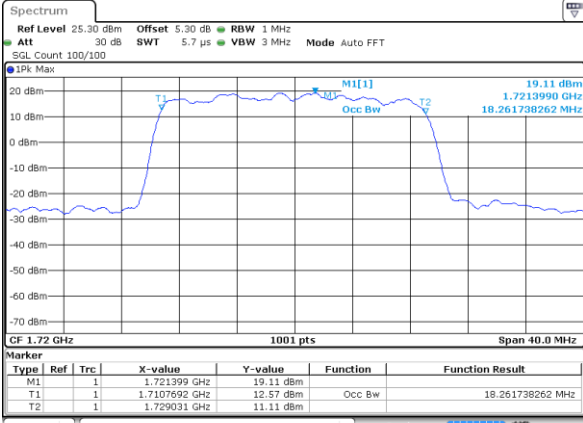

Date: 20.OCT.2018 17:06:41

Highest Channel / 15MHz / QPSK

Date: 20.OCT.2018 17:09:00

Highest Channel / 15MHz / 16QAM

Date: 20.OCT.2018 17:09:10

LTE Band 4

Lowest Channel / 20MHz / QPSK

Date: 20.OCT.2018 17:15:59

Lowest Channel / 20MHz / 16QAM

Date: 20.OCT.2018 17:16:09

Middle Channel / 20MHz / QPSK

Date: 20.OCT.2018 17:22:58

Middle Channel / 20MHz / 16QAM

Date: 20.OCT.2018 17:23:08

Highest Channel / 20MHz / QPSK

Date: 20.OCT.2018 17:25:28

Highest Channel / 20MHz / 16QAM

Date: 20.OCT.2018 17:25:38

LTE Band 4

Lowest Channel / 1.4MHz / 64QAM

Date: 20.OCT.2018 17:37:54

Lowest Channel / 3MHz / 64QAM

Date: 20.OCT.2018 17:38:44

Middle Channel / 1.4MHz / 64QAM