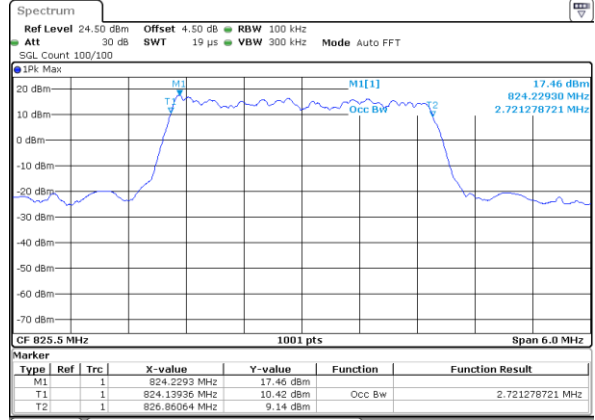

Lowest Channel / 3MHz / 16QAM

Date: 20.OCT.2018 19:16:20