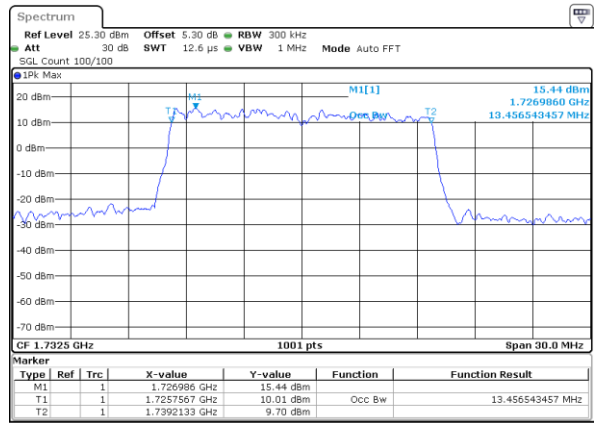

LTE Band 4

Lowest Channel / 15MHz / QPSK

Date: 20.OCT.2018 16:59:31

Lowest Channel / 15MHz / 16QAM

Date: 20.OCT.2018 16:59:42

Middle Channel / 15MHz / QPSK

Date: 20.OCT.2018 17:06:31

Middle Channel / 15MHz / 16QAM

Date: 20.OCT.2018 17:06:41

Highest Channel / 15MHz / QPSK

Date: 20.OCT.2018 17:09:00

Highest Channel / 15MHz / 16QAM

Date: 20.OCT.2018 17:09:10

LTE Band 4

Lowest Channel / 20MHz / QPSK

Date: 20.OCT.2018 17:15:59