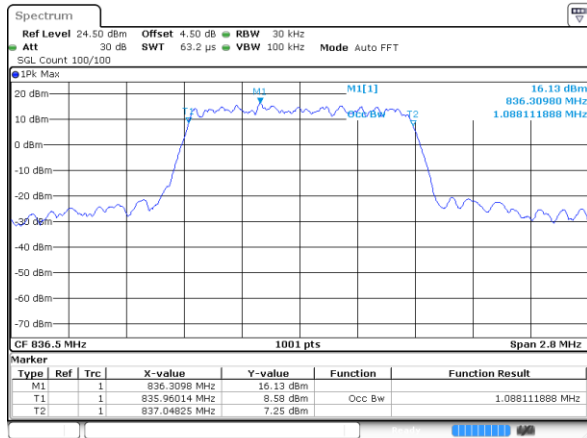

Date: 20.OCT.2018 17:43:25

LTE Band 5

Lowest Channel / 1.4MHz / QPSK

Date: 20.OCT.2018 18:55:43

Lowest Channel / 1.4MHz / 16QAM

Date: 20.OCT.2018 18:55:53

Middle Channel / 1.4MHz / QPSK

Date: 20.OCT.2018 19:04:42

Middle Channel / 1.4MHz / 16QAM

Date: 20.OCT.2018 19:04:52

Highest Channel / 1.4MHz / QPSK

Date: 20.OCT.2018 19:07:11

Highest Channel / 1.4MHz / 16QAM

Date: 20.OCT.2018 19:07:21

LTE Band 5

Lowest Channel / 3MHz / QPSK