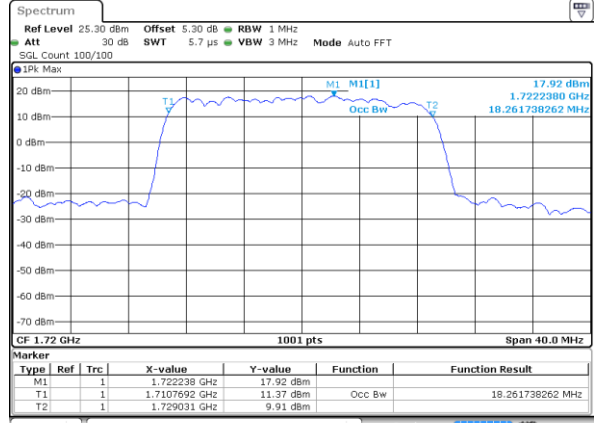

Lowest Channel / 20MHz / 16QAM

Date: 20.OCT.2018 17:16:09