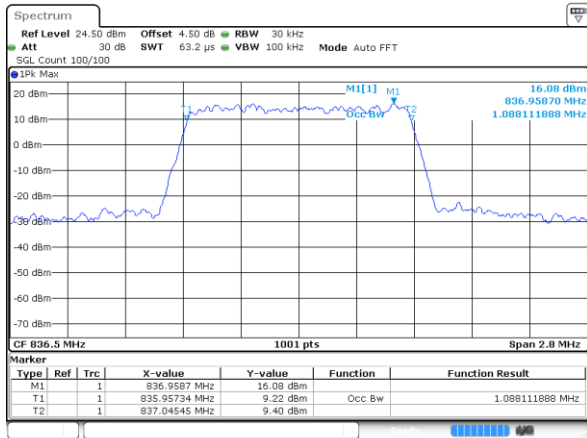

Date: 20.OCT.2018 17:43:25

LTE Band 5

Lowest Channel / 1.4MHz / QPSK

Date: 20.OCT.2018 18:55:43

Lowest Channel / 1.4MHz / 16QAM

Date: 20.OCT.2018 18:55:53

Middle Channel / 1.4MHz / QPSK

Date: 20.OCT.2018 19:04:42

Middle Channel / 1.4MHz / 16QAM

Date: 20.OCT.2018 19:04:52

Highest Channel / 1.4MHz / QPSK

Date: 20.OCT.2018 19:07:11

Highest Channel / 1.4MHz / 16QAM

Date: 20.OCT.2018 19:07:21

LTE Band 5

Lowest Channel / 3MHz / QPSK