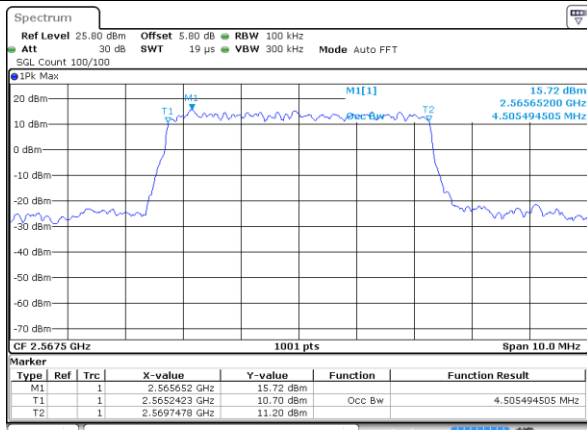

Date: 20.OCT.2018 21:14:30

Middle Channel / 10MHz / 64QAM

Date: 20.OCT.2018 21:24:44

Highest Channel / 5MHz / 64QAM

Date: 20.OCT.2018 21:15:45

Highest Channel / 10MHz / 64QAM

Date: 20.OCT.2018 21:25:58

LTE Band 7

Lowest Channel / 5MHz / QPSK

Date: 21.OCT.2018 09:23:14

Lowest Channel / 5MHz / 16QAM

Date: 21.OCT.2018 09:23:35

Middle Channel / 5MHz / QPSK

Date: 21.OCT.2018 09:24:15

Middle Channel / 5MHz / 16QAM

Date: 21.OCT.2018 09:23:55

Highest Channel / 5MHz / QPSK

Date: 21.OCT.2018 09:24:35

Highest Channel / 5MHz / 16QAM

Date: 21.OCT.2018 09:24:55

LTE Band 7

Lowest Channel / 10MHz / QPSK

Date: 21.OCT.2018 09:39:45

Lowest Channel / 10MHz / 16QAM