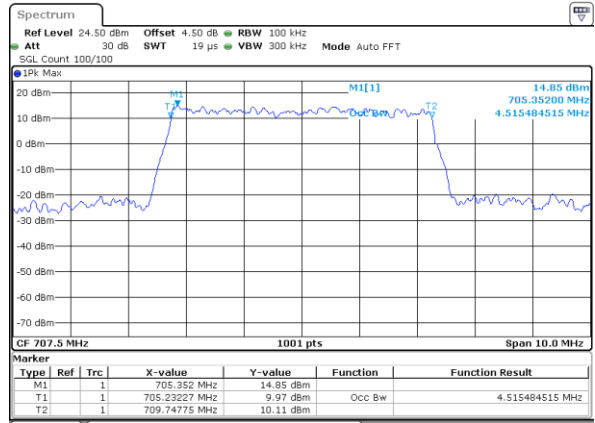

LTE Band 12

Lowest Channel / 5MHz / QPSK

Date: 21.OCT.2018 11:59:07

Lowest Channel / 5MHz / 16QAM

Date: 21.OCT.2018 11:59:17

Middle Channel / 5MHz / QPSK

Date: 21.OCT.2018 11:59:37

Middle Channel / 5MHz / 16QAM

Date: 21.OCT.2018 11:59:27

Highest Channel / 5MHz / QPSK

Date: 21.OCT.2018 11:59:47

Highest Channel / 5MHz / 16QAM

Date: 21.OCT.2018 11:59:57

LTE Band 12

Lowest Channel / 10MHz / QPSK

Date: 21.OCT.2018 12:15:29