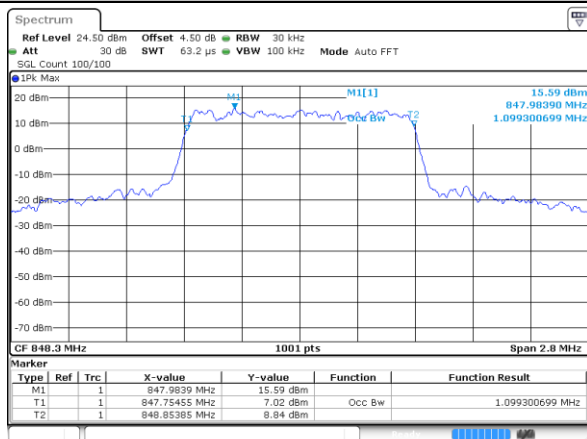

Middle Channel / 1.4MHz / 16QAM

Date: 20.OCT.2018 19:04:52

Highest Channel / 1.4MHz / QPSK

Date: 20.OCT.2018 19:07:11

Highest Channel / 1.4MHz / 16QAM

Date: 20.OCT.2018 19:07:21

LTE Band 5

Lowest Channel / 3MHz / QPSK