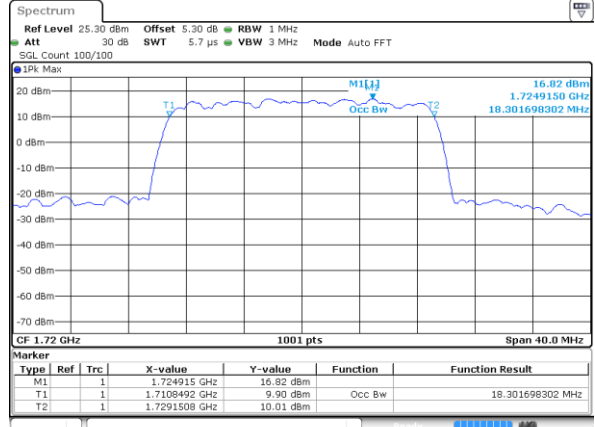

Highest Channel / 5MHz / 64QAM

Date: 20.OCT.2018 17:40:24

Highest Channel / 10MHz / 64QAM

Date: 20.OCT.2018 17:41:24

LTE Band 4

Lowest Channel / 15MHz / 64QAM

Date: 20.OCT.2018 17:41:44

Lowest Channel / 20MHz / 64QAM

Date: 20.OCT.2018 17:42:45

Middle Channel / 15MHz / 64QAM

Date: 20.OCT.2018 17:42:04

Middle Channel / 20MHz / 64QAM

Date: 20.OCT.2018 17:43:05

Highest Channel / 15MHz / 64QAM

Date: 20.OCT.2018 17:42:25

Highest Channel / 20MHz / 64QAM