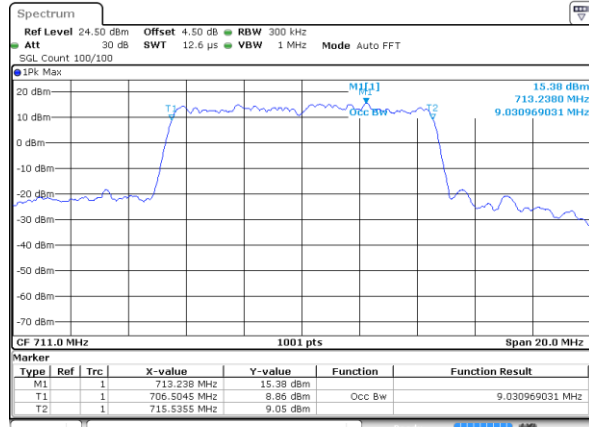

Date: 21.OCT.2018 13:19:15

Middle Channel / 3MHz / 64QAM

Date: 21.OCT.2018 13:20:14

Highest Channel / 1.4MHz / 64QAM

Date: 21.OCT.2018 13:19:35

Highest Channel / 3MHz / 64QAM

Date: 21.OCT.2018 13:20:34

LTE Band 12

Lowest Channel / 5MHz / 64QAM

Date: 21.OCT.2018 13:20:54

Lowest Channel / 10MHz / 64QAM

Date: 21.OCT.2018 13:21:53

Middle Channel / 5MHz / 64QAM

Date: 21.OCT.2018 13:21:14

Middle Channel / 10MHz / 64QAM

Date: 21.OCT.2018 13:22:13

Highest Channel / 5MHz / 64QAM

Date: 21.OCT.2018 13:21:33

Highest Channel / 10MHz / 64QAM

Date: 21.OCT.2018 13:22:33