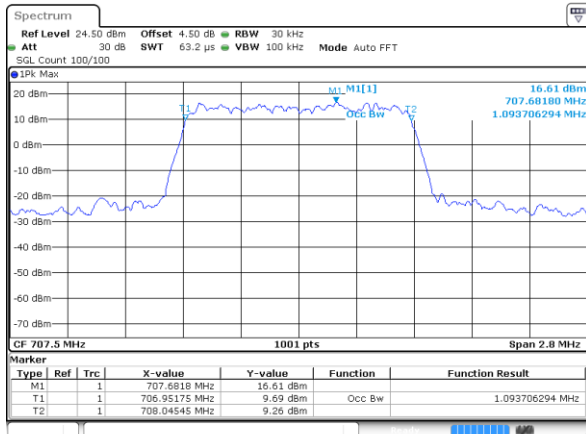

Date: 21.OCT.2018 10:50:43

Highest Channel / 15MHz / 64QAM

Date: 21.OCT.2018 10:44:56

Highest Channel / 20MHz / 64QAM

Date: 21.OCT.2018 10:50:53

LTE Band 12

Lowest Channel / 1.4MHz / QPSK

Date: 21.OCT.2018 11:26:23

Lowest Channel / 1.4MHz / 16QAM

Date: 21.OCT.2018 11:26:33

Middle Channel / 1.4MHz / QPSK

Date: 21.OCT.2018 11:26:53

Middle Channel / 1.4MHz / 16QAM

Date: 21.OCT.2018 11:26:43

Highest Channel / 1.4MHz / QPSK