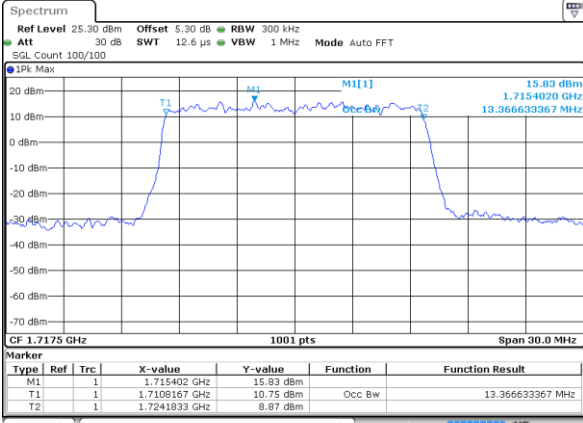

LTE Band 4

Lowest Channel / 15MHz / QPSK

Date: 20.OCT.2018 16:59:31

Lowest Channel / 15MHz / 16QAM

Date: 20.OCT.2018 16:59:42

Middle Channel / 15MHz / QPSK

Date: 20.OCT.2018 17:06:31

Middle Channel / 15MHz / 16QAM

Date: 20.OCT.2018 17:06:41

Highest Channel / 15MHz / QPSK

Date: 20.OCT.2018 17:09:00

Highest Channel / 15MHz / 16QAM

Date: 20.OCT.2018 17:09:10

LTE Band 4

Lowest Channel / 20MHz / QPSK

Date: 20.OCT.2018 17:15:59