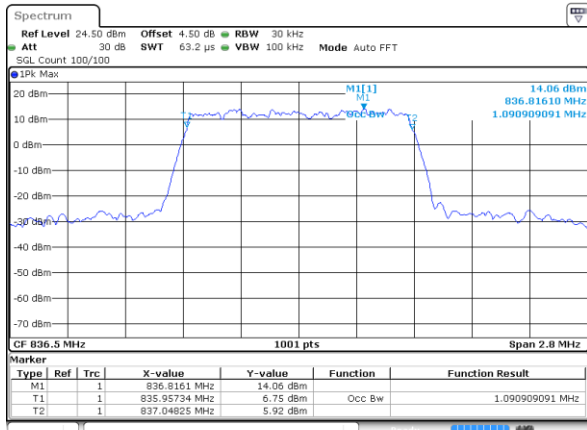

Middle Channel / 1.4MHz / 64QAM

Date: 20.OCT.2018 20:54:03