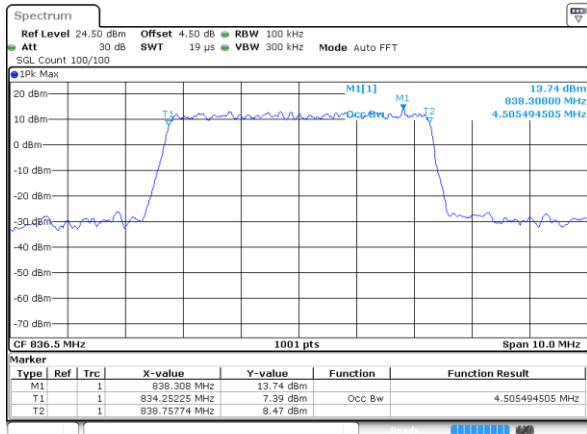

Highest Channel / 3MHz / 64QAM

Date: 20.OCT.2018 21:05:31

LTE Band 5

Lowest Channel / 5MHz / 64QAM

Date: 20.OCT.2018 21:10:01

Lowest Channel / 10MHz / 64QAM

Date: 20.OCT.2018 21:20:14

Middle Channel / 5MHz / 64QAM

Date: 20.OCT.2018 21:14:30

Middle Channel / 10MHz / 64QAM

Date: 20.OCT.2018 21:24:44

Highest Channel / 5MHz / 64QAM

Date: 20.OCT.2018 21:15:45

Highest Channel / 10MHz / 64QAM

Date: 20.OCT.2018 21:25:58

LTE Band 7