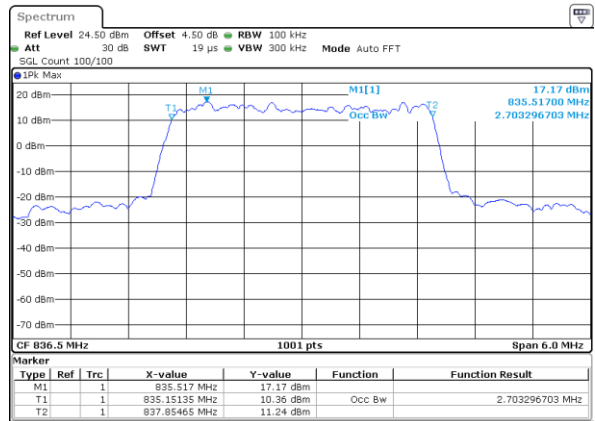

Middle Channel / 1.4MHz / 16QAM

Date: 20.OCT.2018 19:04:52

Highest Channel / 1.4MHz / QPSK

Date: 20.OCT.2018 19:07:11

Highest Channel / 1.4MHz / 16QAM

Date: 20.OCT.2018 19:07:21

LTE Band 5

Lowest Channel / 3MHz / QPSK

Date: 20.OCT.2018 19:16:10

Lowest Channel / 3MHz / 16QAM

Date: 20.OCT.2018 19:16:20

Middle Channel / 3MHz / QPSK

Date: 20.OCT.2018 19:25:09

Middle Channel / 3MHz / 16QAM

Date: 20.OCT.2018 19:25:19

Highest Channel / 3MHz / QPSK

Date: 20.OCT.2018 19:27:38

Highest Channel / 3MHz / 16QAM

Date: 20.OCT.2018 19:27:48

LTE Band 5

Lowest Channel / 5MHz / QPSK

Date: 20.OCT.2018 19:36:37

Lowest Channel / 5MHz / 16QAM

Date: 20.OCT.2018 19:36:47