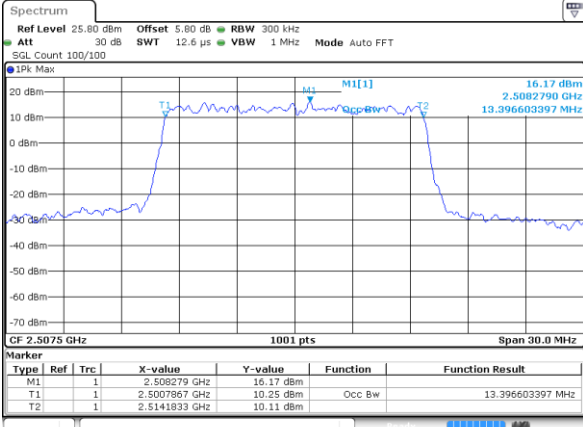

LTE Band 7

Lowest Channel / 15MHz / QPSK

Date: 21.OCT.2018 09:56:34