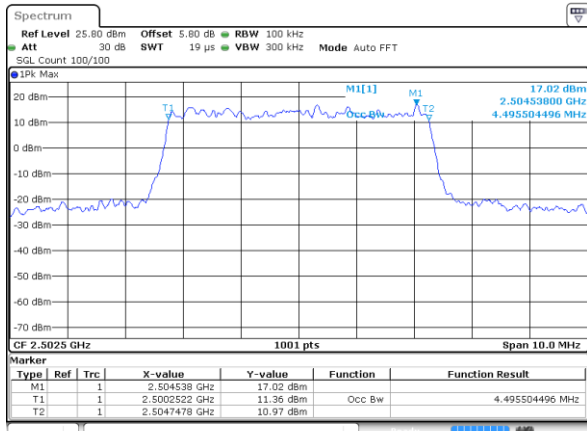

LTE Band 7

Lowest Channel / 5MHz / QPSK

Date: 21.OCT.2018 09:23:14