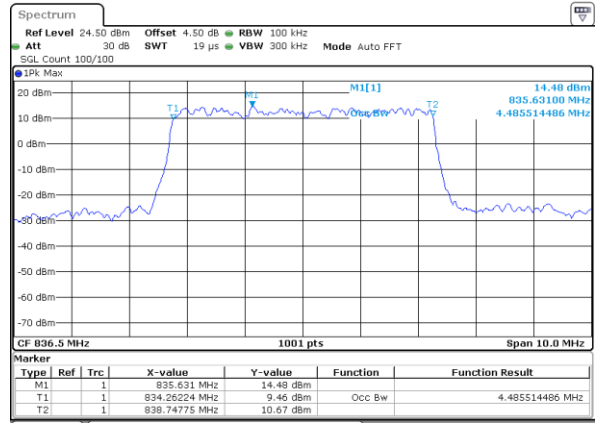

Middle Channel / 5MHz / 16QAM

Date: 20.OCT.2018 19:45:46