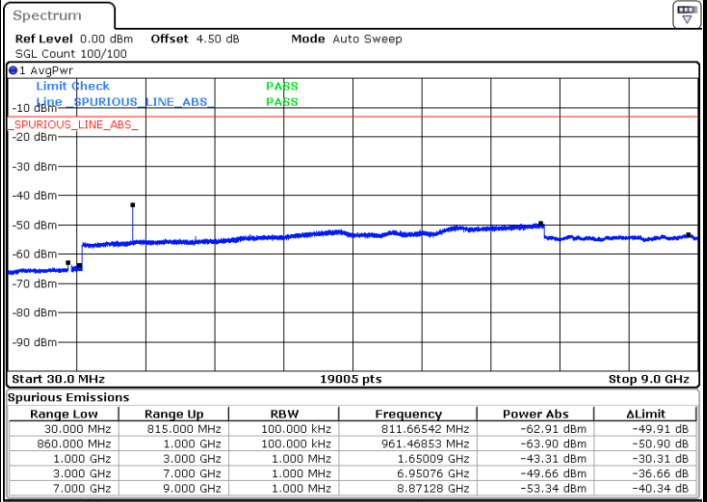

Lowest Channel / QPSK

Lowest Channel / 16QAM

LTE Band 26 / 10MHz

Middle Channel / QPSK

Date: 16.OCT.2018 01:04:56

Middle Channel / 16QAM

Date: 16.OCT.2018 01:04:33

Highest Channel / QPSK

Date: 16.OCT.2018 01:05:42

Highest Channel / 16QAM

Date: 16.OCT.2018 01:06:06

LTE Band 26 / 15MHz

Lowest Channel / QPSK

Lowest Channel / 16QAM

Date: 16.OCT.2018 01:14:35

Date: 16.OCT.2018 01:15:08

Middle Channel / QPSK

Middle Channel / 16QAM

Date: 16.OCT.2018 01:16:08

Date: 16.OCT.2018 01:15:43

LTE Band 26 / 15MHz

Highest Channel / QPSK

Highest Channel / 16QAM

Date: 16.OCT.2018 01:16:39