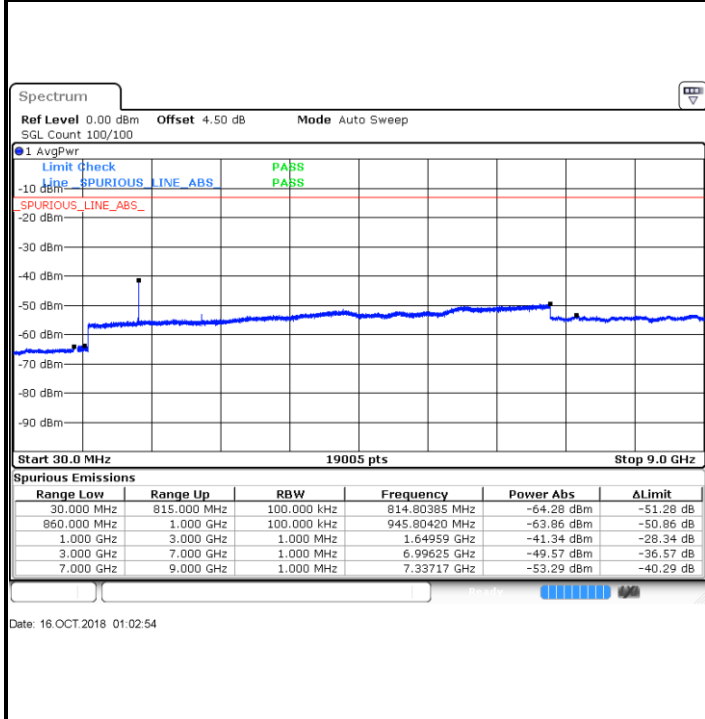

Date: 16.OCT.2018 00:34:28

Highest Channel / 16QAM

Date: 16.OCT.2018 00:43:13

LTE Band 26 / 5MHz

Lowest Channel / QPSK

Lowest Channel / 16QAM

Date: 16.OCT.2018 00:46:23

Date: 16.OCT.2018 00:46:47

Middle Channel / QPSK

Middle Channel / 16QAM

Date: 16.OCT.2018 00:47:40

Date: 16.OCT.2018 00:47:15

LTE Band 26 / 5MHz

Highest Channel / QPSK

Highest Channel / 16QAM

LTE Band 26 / 10MHz

Lowest Channel / QPSK

Lowest Channel / 16QAM

LTE Band 26 / 10MHz

Middle Channel / QPSK

Date: 16.OCT.2018 01:04:56

Middle Channel / 16QAM

Date: 16.OCT.2018 01:04:33

Highest Channel / QPSK

Date: 16.OCT.2018 01:05:42

Highest Channel / 16QAM

Date: 16.OCT.2018 01:06:06

LTE Band 26 / 15MHz

Lowest Channel / QPSK

Lowest Channel / 16QAM

Date: 16.OCT.2018 01:14:35

Date: 16.OCT.2018 01:15:08