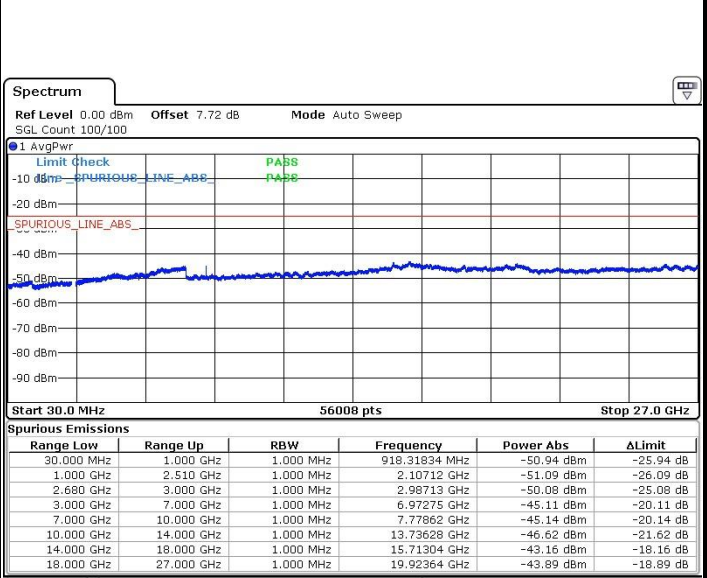

Ready [Progress Bar] [Signal Icon]

Date: 16.OCT.2018 21:59:45

Lowest Channel / 16QAM

Ready [Progress Bar] [Signal Icon]

Date: 16.OCT.2018 22:00:32

Middle Channel / QPSK

Ready [Progress Bar] [Signal Icon]

Date: 16.OCT.2018 21:58:52

Middle Channel / 16QAM

Ready [Progress Bar] [Signal Icon]

Date: 16.OCT.2018 21:57:08

LTE Band 41 / 5MHz

Highest Channel / QPSK

LTE Band 41 / 10MHz

Lowest Channel / QPSK

LTE Band 41 / 10MHz