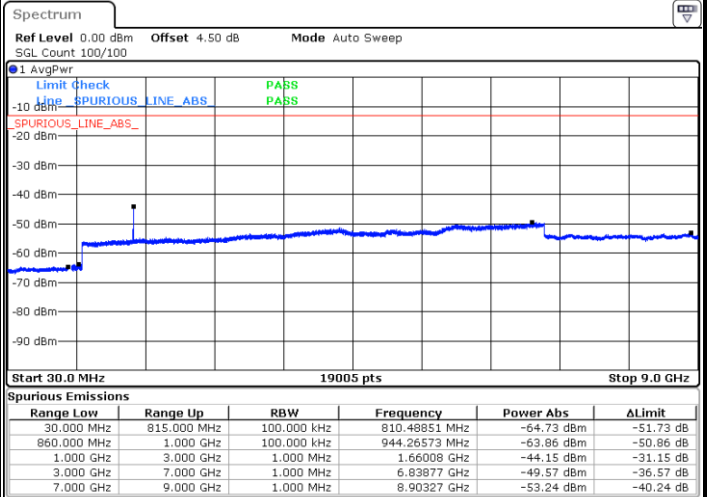

LTE Band 26 / 3MHz

Highest Channel / 64QAM

LTE Band 26 / 5MHz

Lowest Channel / 64QAM

Middle Channel / 64QAM

Date: 16.OCT.2018 01:43:06

Date: 16.OCT.2018 01:43:31

Highest Channel / 64QAM

Date: 16.OCT.2018 01:43:55

LTE Band 26 / 10MHz

Lowest Channel / 64QAM

Middle Channel / 64QAM

Date: 16.OCT.2018 01:47:59

Date: 16.OCT.2018 01:48:26

Highest Channel / 64QAM

Date: 16.OCT.2018 01:48:50

LTE Band 26 / 15MHz

Lowest Channel / 64QAM

Middle Channel / 64QAM

Date: 16.OCT.2018 01:53:29

Date: 16.OCT.2018 01:54:37

Highest Channel / 64QAM

Date: 16.OCT.2018 01:55:02

LTE Band 26