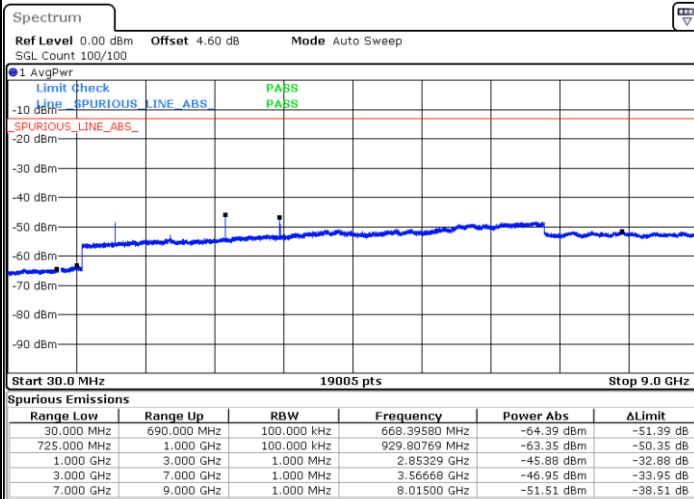

Date: 14.OCT.2018 03:21:18

Highest Channel / 16QAM

Date: 14.OCT.2018 03:22:12

LTE Band 12 / 1.4MHz

Lowest Channel / 64QAM

Middle Channel / 64QAM

Date: 14.OCT.2018 05:20:18

Date: 14.OCT.2018 05:21:12

Highest Channel / 64QAM

Date: 14.OCT.2018 05:22:07

LTE Band 12 / 3MHz

Lowest Channel / 64QAM

Middle Channel / 64QAM

Date: 14.OCT.2018 05:23:01

Date: 14.OCT.2018 05:23:56

Highest Channel / 64QAM

Date: 14.OCT.2018 05:24:50

LTE Band 12 / 5MHz

Lowest Channel / 64QAM

Middle Channel / 64QAM

Date: 14.OCT.2018 05:25:45

Date: 14.OCT.2018 05:26:39

Highest Channel / 64QAM

Date: 14.OCT.2018 05:27:34