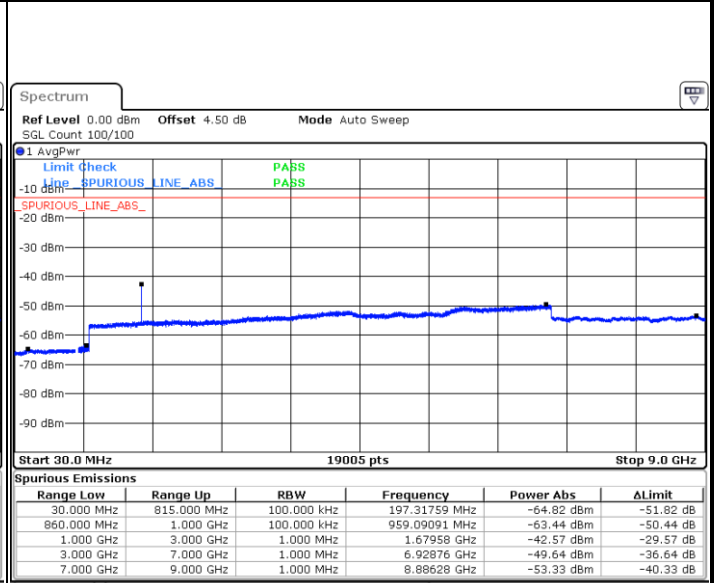

Middle Channel / QPSK

Middle Channel / 16QAM

Date: 16.OCT.2018 00:47:40

Date: 16.OCT.2018 00:47:15

LTE Band 26 / 5MHz

Highest Channel / QPSK

Highest Channel / 16QAM

LTE Band 26 / 10MHz

Lowest Channel / QPSK

Lowest Channel / 16QAM

LTE Band 26 / 10MHz

Middle Channel / QPSK

Date: 16.OCT.2018 01:04:56

Middle Channel / 16QAM

Date: 16.OCT.2018 01:04:33

Highest Channel / QPSK

Date: 16.OCT.2018 01:05:42

Highest Channel / 16QAM

Date: 16.OCT.2018 01:06:06

LTE Band 26 / 15MHz

Lowest Channel / QPSK

Lowest Channel / 16QAM

Date: 16.OCT.2018 01:14:35

Date: 16.OCT.2018 01:15:08