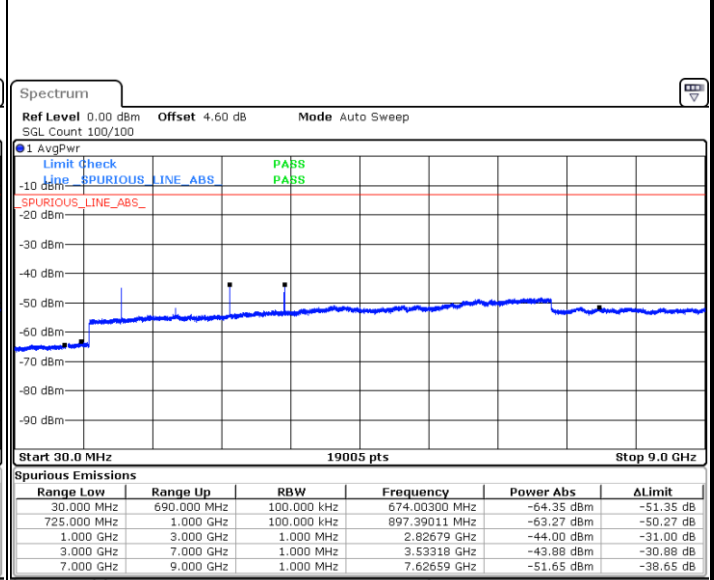

LTE Band 12 / 5MHz

Highest Channel / QPSK

Date: 14.OCT.2018 03:04:54

Highest Channel / 16QAM

Date: 14.OCT.2018 03:05:48

LTE Band 12 / 10MHz

Lowest Channel / QPSK

Date: 14.OCT.2018 03:17:41

Lowest Channel / 16QAM

Date: 14.OCT.2018 03:18:35

LTE Band 12 / 10MHz

Middle Channel / QPSK

Date: 14.OCT.2018 03:20:24

Middle Channel / 16QAM

Date: 14.OCT.2018 03:19:29

Highest Channel / QPSK

Date: 14.OCT.2018 03:21:18

Highest Channel / 16QAM

Date: 14.OCT.2018 03:22:12

LTE Band 12 / 1.4MHz

Lowest Channel / 64QAM

Middle Channel / 64QAM

Date: 14.OCT.2018 05:20:18

Date: 14.OCT.2018 05:21:12