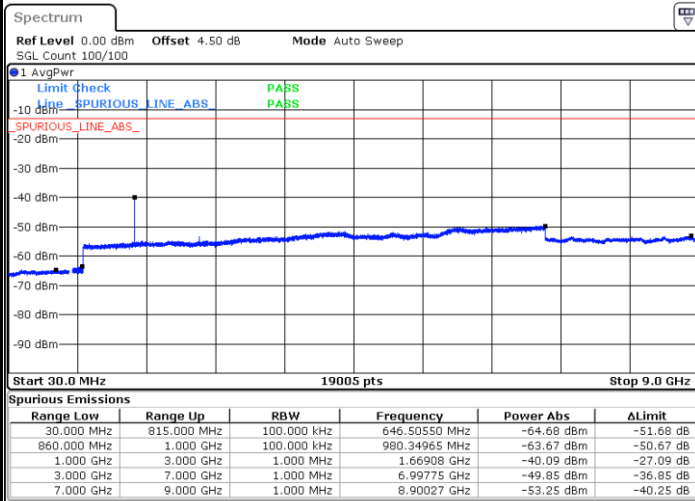

Lowest Channel / 16QAM

Date: 16.OCT.2018 00:32:01

LTE Band 26 / 3MHz

Middle Channel / QPSK

Date: 16.OCT.2018 00:33:55

Middle Channel / 16QAM

Date: 16.OCT.2018 00:33:30

Highest Channel / QPSK

Date: 16.OCT.2018 00:34:28

Highest Channel / 16QAM

Date: 16.OCT.2018 00:43:13

LTE Band 26 / 5MHz

Lowest Channel / QPSK

Lowest Channel / 16QAM

Date: 16.OCT.2018 00:46:23

Date: 16.OCT.2018 00:46:47

Middle Channel / QPSK

Middle Channel / 16QAM

Date: 16.OCT.2018 00:47:40

Date: 16.OCT.2018 00:47:15

LTE Band 26 / 5MHz

Highest Channel / QPSK

Highest Channel / 16QAM

LTE Band 26 / 10MHz