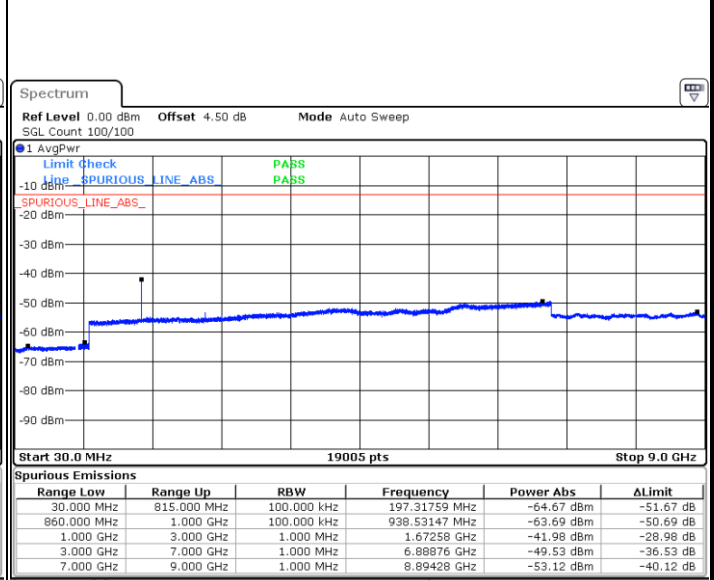

LTE Band 12 / 10MHz

Lowest Channel / 64QAM

Date: 14.OCT.2018 05:28:28

Middle Channel / 64QAM

Date: 14.OCT.2018 05:29:23

Highest Channel / 64QAM

Date: 14.OCT.2018 05:30:17

LTE Band 26 / 1.4MHz

Lowest Channel / QPSK

Date: 16.OCT.2018 00:24:43

Lowest Channel / 16QAM

Date: 16.OCT.2018 00:25:31

Middle Channel / QPSK

Date: 16.OCT.2018 00:26:30

Middle Channel / 16QAM

Date: 16.OCT.2018 00:26:05

LTE Band 26 / 1.4MHz

Highest Channel / QPSK

Date: 16.OCT.2018 00:26:54

Highest Channel / 16QAM

Date: 16.OCT.2018 00:27:18

LTE Band 26 / 3MHz

Lowest Channel / QPSK

Date: 16.OCT.2018 00:31:30

Lowest Channel / 16QAM

Date: 16.OCT.2018 00:32:01

LTE Band 26 / 3MHz

Middle Channel / QPSK

Date: 16.OCT.2018 00:33:55

Middle Channel / 16QAM

Date: 16.OCT.2018 00:33:30

Highest Channel / QPSK