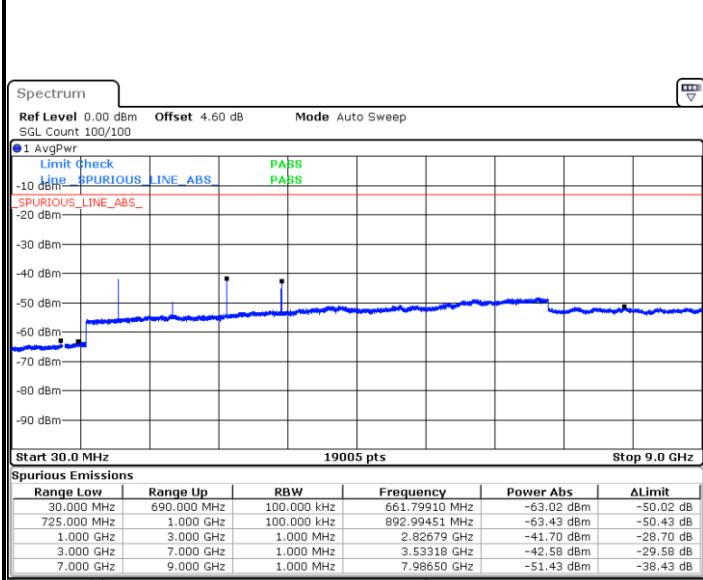

LTE Band 12 / 5MHz

Highest Channel / QPSK

Date: 14.OCT.2018 03:04:54

Highest Channel / 16QAM

Date: 14.OCT.2018 03:05:48

LTE Band 12 / 10MHz

Lowest Channel / QPSK

Date: 14.OCT.2018 03:17:41

Lowest Channel / 16QAM

Date: 14.OCT.2018 03:18:35

LTE Band 12 / 10MHz

Middle Channel / QPSK

Date: 14.OCT.2018 03:20:24

Middle Channel / 16QAM

Date: 14.OCT.2018 03:19:29

Highest Channel / QPSK

Date: 14.OCT.2018 03:21:18

Highest Channel / 16QAM

Date: 14.OCT.2018 03:22:12

LTE Band 12 / 1.4MHz

Lowest Channel / 64QAM

Middle Channel / 64QAM

Date: 14.OCT.2018 05:20:18

Date: 14.OCT.2018 05:21:12

Highest Channel / 64QAM

Date: 14.OCT.2018 05:22:07

LTE Band 12 / 3MHz

Lowest Channel / 64QAM

Middle Channel / 64QAM

Date: 14.OCT.2018 05:23:01

Date: 14.OCT.2018 05:23:56

Highest Channel / 64QAM