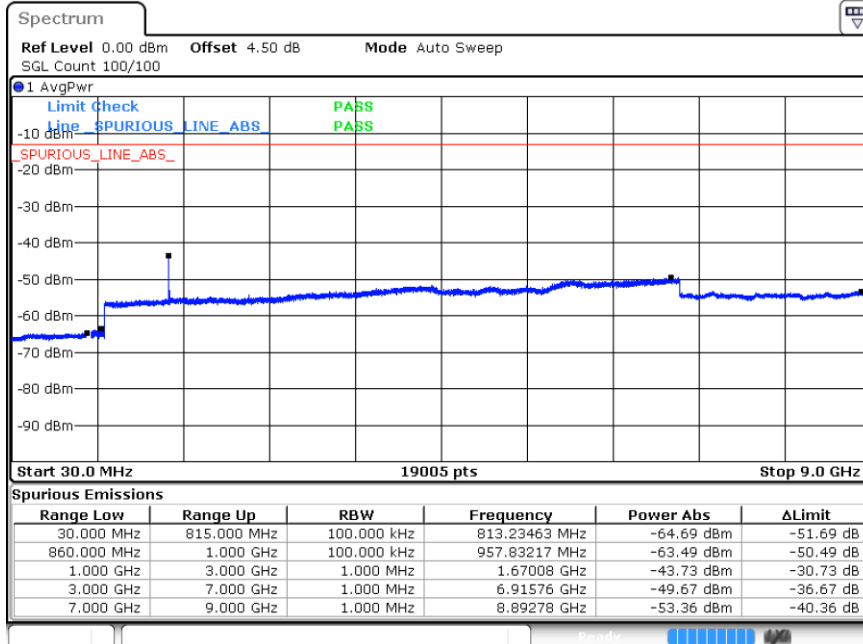

Date: 16.OCT.2018 01:43:55

LTE Band 26 / 10MHz

Lowest Channel / 64QAM

Middle Channel / 64QAM

Date: 16.OCT.2018 01:47:59

Date: 16.OCT.2018 01:48:26

Highest Channel / 64QAM

Date: 16.OCT.2018 01:48:50

LTE Band 26 / 15MHz

Lowest Channel / 64QAM

Middle Channel / 64QAM

Date: 16.OCT.2018 01:53:29

Date: 16.OCT.2018 01:54:37

Highest Channel / 64QAM

Date: 16.OCT.2018 01:55:02

LTE Band 26