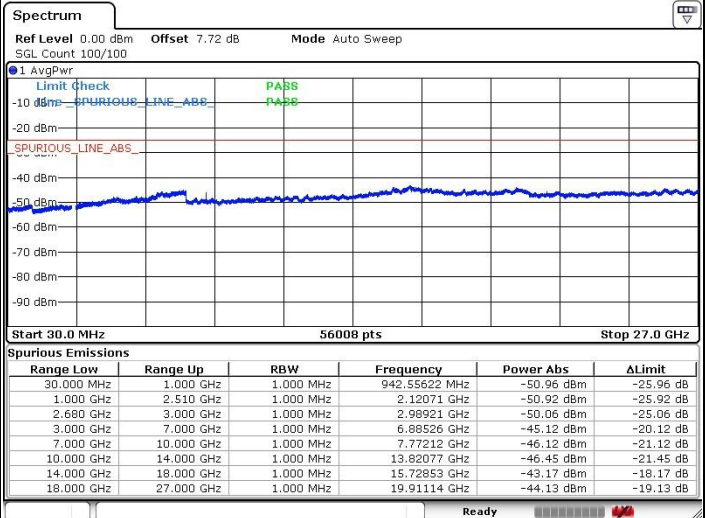

Middle Channel / 16QAM

Ready [Progress Bar] [Signal Icon]

Date: 16.OCT.2018 21:57:08

LTE Band 41 / 5MHz

Highest Channel / QPSK

LTE Band 41 / 10MHz

Lowest Channel / QPSK

LTE Band 41 / 10MHz

Lowest Channel / 16QAM

LTE Band 41 / 10MHz

Lowest Channel / 16QAM

LTE Band 41 / 10MHz

Middle Channel / QPSK

Middle Channel / 16QAM

Date: 16.OCT.2018 22:05:14

Date: 16.OCT.2018 22:06:11

Highest Channel / QPSK

Highest Channel / 16QAM

Date: 16.OCT.2018 22:10:34

Date: 16.OCT.2018 22:11:25