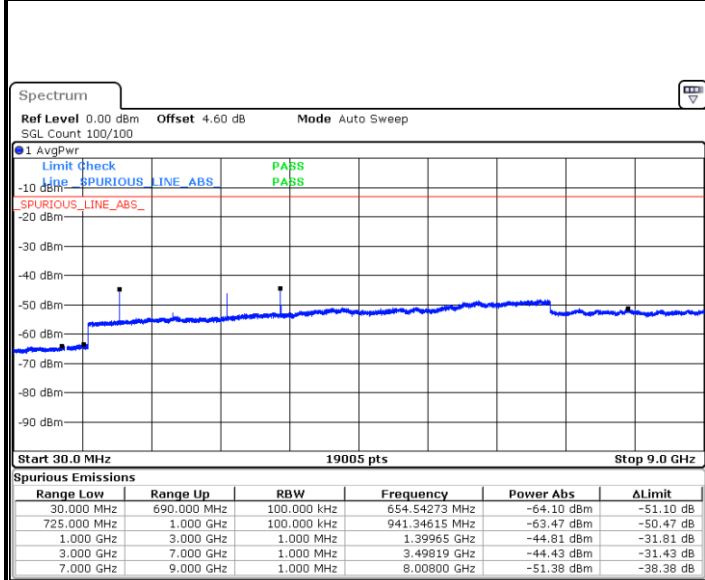

Highest Channel / 64QAM

Date: 14.OCT.2018 05:22:07

LTE Band 12 / 3MHz

Lowest Channel / 64QAM

Middle Channel / 64QAM

Date: 14.OCT.2018 05:23:01

Date: 14.OCT.2018 05:23:56

Highest Channel / 64QAM

Date: 14.OCT.2018 05:24:50

LTE Band 12 / 5MHz

Lowest Channel / 64QAM

Middle Channel / 64QAM

Date: 14.OCT.2018 05:25:45

Date: 14.OCT.2018 05:26:39

Highest Channel / 64QAM

Date: 14.OCT.2018 05:27:34

LTE Band 12 / 10MHz

Lowest Channel / 64QAM

Date: 14.OCT.2018 05:28:28

Middle Channel / 64QAM

Date: 14.OCT.2018 05:29:23

Highest Channel / 64QAM

Date: 14.OCT.2018 05:30:17

LTE Band 26 / 1.4MHz