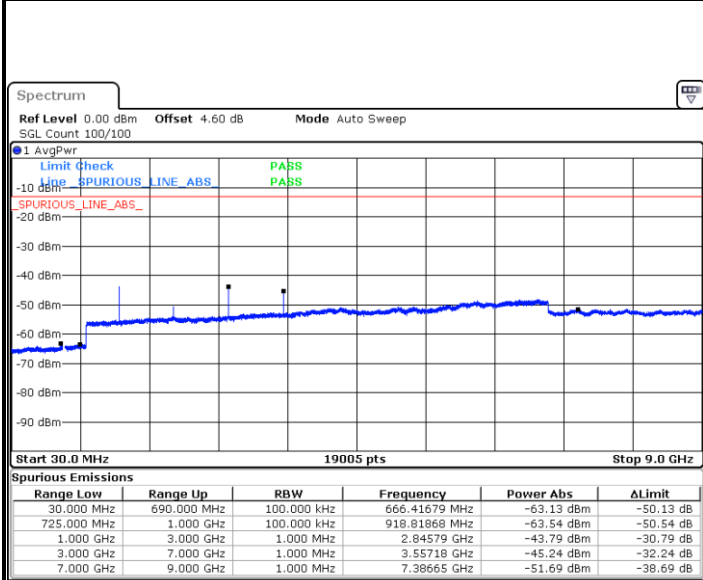

LTE Band 12 / 5MHz

Highest Channel / QPSK

Date: 14.OCT.2018 03:04:54

Highest Channel / 16QAM

Date: 14.OCT.2018 03:05:48

LTE Band 12 / 10MHz

Lowest Channel / QPSK

Date: 14.OCT.2018 03:17:41

Lowest Channel / 16QAM

Date: 14.OCT.2018 03:18:35

LTE Band 12 / 10MHz

Middle Channel / QPSK

Date: 14.OCT.2018 03:20:24

Middle Channel / 16QAM

Date: 14.OCT.2018 03:19:29

Highest Channel / QPSK

Date: 14.OCT.2018 03:21:18

Highest Channel / 16QAM

Date: 14.OCT.2018 03:22:12

LTE Band 12 / 1.4MHz

Lowest Channel / 64QAM

Middle Channel / 64QAM

Date: 14.OCT.2018 05:20:18

Date: 14.OCT.2018 05:21:12