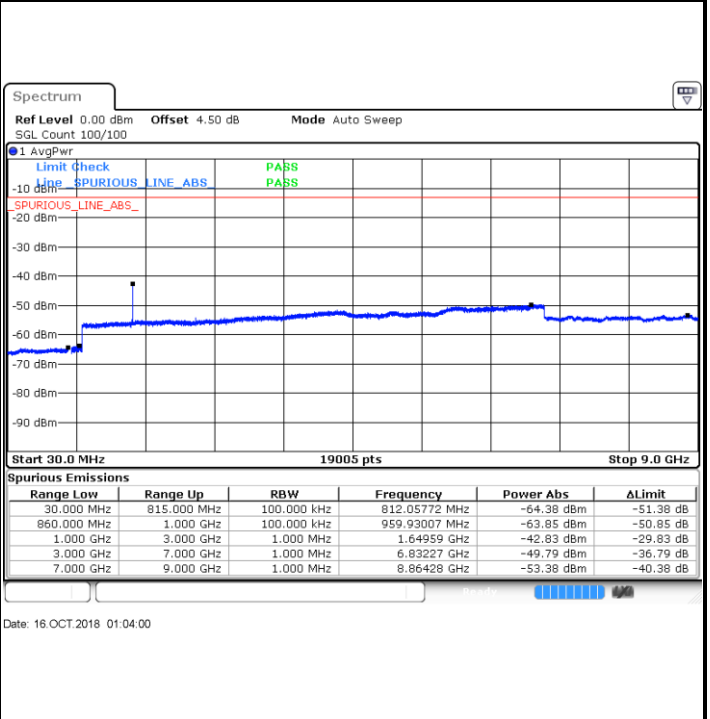

Date: 16.OCT.2018 00:34:28

Highest Channel / 16QAM

Date: 16.OCT.2018 00:43:13

LTE Band 26 / 5MHz

Lowest Channel / QPSK

Lowest Channel / 16QAM

Date: 16.OCT.2018 00:46:23

Date: 16.OCT.2018 00:46:47

Middle Channel / QPSK

Middle Channel / 16QAM

Date: 16.OCT.2018 00:47:40

Date: 16.OCT.2018 00:47:15

LTE Band 26 / 5MHz

Highest Channel / QPSK

Highest Channel / 16QAM

LTE Band 26 / 10MHz

Lowest Channel / QPSK

Lowest Channel / 16QAM

LTE Band 26 / 10MHz

Middle Channel / QPSK

Date: 16.OCT.2018 01:04:56

Middle Channel / 16QAM

Date: 16.OCT.2018 01:04:33

Highest Channel / QPSK