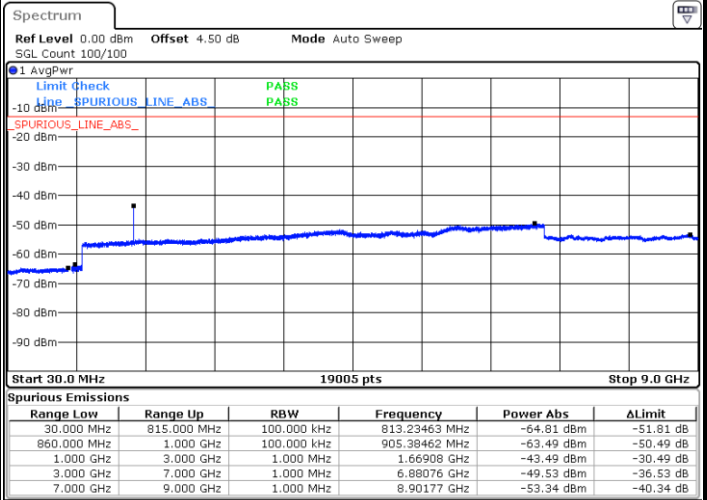

Date: 16.OCT.2018 01:17:09

LTE Band 26 / 1.4MHz

Lowest Channel / 64QAM

Middle Channel / 64QAM

Date: 16.OCT.2018 01:31:06

Date: 16.OCT.2018 01:31:34

Highest Channel / 64QAM

Date: 16.OCT.2018 01:31:58

LTE Band 26 / 3MHz

Highest Channel / 64QAM

LTE Band 26 / 5MHz

Lowest Channel / 64QAM

Middle Channel / 64QAM

Date: 16.OCT.2018 01:43:06

Date: 16.OCT.2018 01:43:31

Highest Channel / 64QAM

Date: 16.OCT.2018 01:43:55

LTE Band 26 / 10MHz

Lowest Channel / 64QAM

Middle Channel / 64QAM

Date: 16.OCT.2018 01:47:59

Date: 16.OCT.2018 01:48:26

Highest Channel / 64QAM

Date: 16.OCT.2018 01:48:50