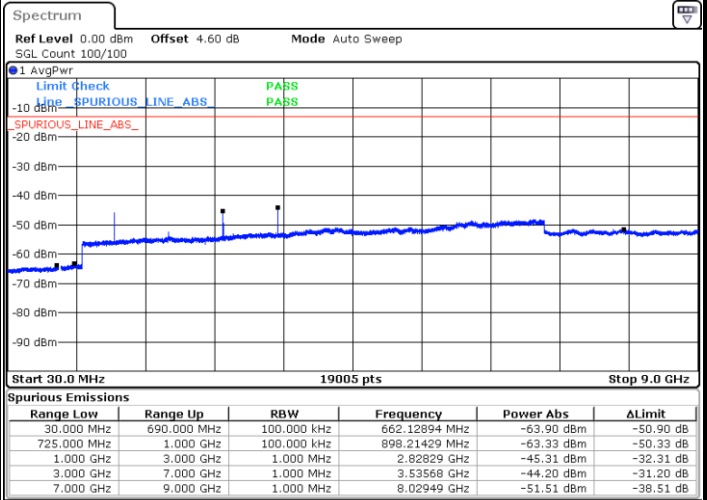

Lowest Channel / 16QAM

Date: 14.OCT.2018 03:18:35

LTE Band 12 / 10MHz

Middle Channel / QPSK

Date: 14.OCT.2018 03:20:24

Middle Channel / 16QAM

Date: 14.OCT.2018 03:19:29

Highest Channel / QPSK

Date: 14.OCT.2018 03:21:18

Highest Channel / 16QAM

Date: 14.OCT.2018 03:22:12

LTE Band 12 / 1.4MHz

Lowest Channel / 64QAM

Middle Channel / 64QAM

Date: 14.OCT.2018 05:20:18

Date: 14.OCT.2018 05:21:12

Highest Channel / 64QAM

Date: 14.OCT.2018 05:22:07

LTE Band 12 / 3MHz

Lowest Channel / 64QAM

Middle Channel / 64QAM

Date: 14.OCT.2018 05:23:01

Date: 14.OCT.2018 05:23:56

Highest Channel / 64QAM