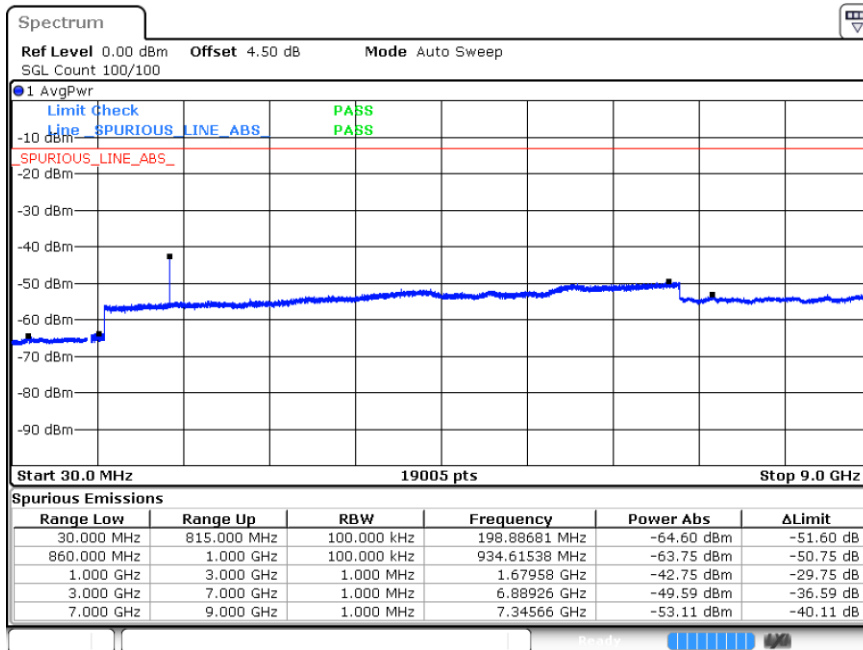

LTE Band 26 / 3MHz

Highest Channel / 64QAM

LTE Band 26 / 5MHz

Lowest Channel / 64QAM

Middle Channel / 64QAM

Date: 16.OCT.2018 01:43:06

Date: 16.OCT.2018 01:43:31

Highest Channel / 64QAM

Date: 16.OCT.2018 01:43:55

LTE Band 26 / 10MHz

Lowest Channel / 64QAM

Middle Channel / 64QAM

Date: 16.OCT.2018 01:47:59

Date: 16.OCT.2018 01:48:26

Highest Channel / 64QAM

Date: 16.OCT.2018 01:48:50

LTE Band 26 / 15MHz

Lowest Channel / 64QAM

Middle Channel / 64QAM

Date: 16.OCT.2018 01:53:29

Date: 16.OCT.2018 01:54:37

Highest Channel / 64QAM

Date: 16.OCT.2018 01:55:02

LTE Band 26