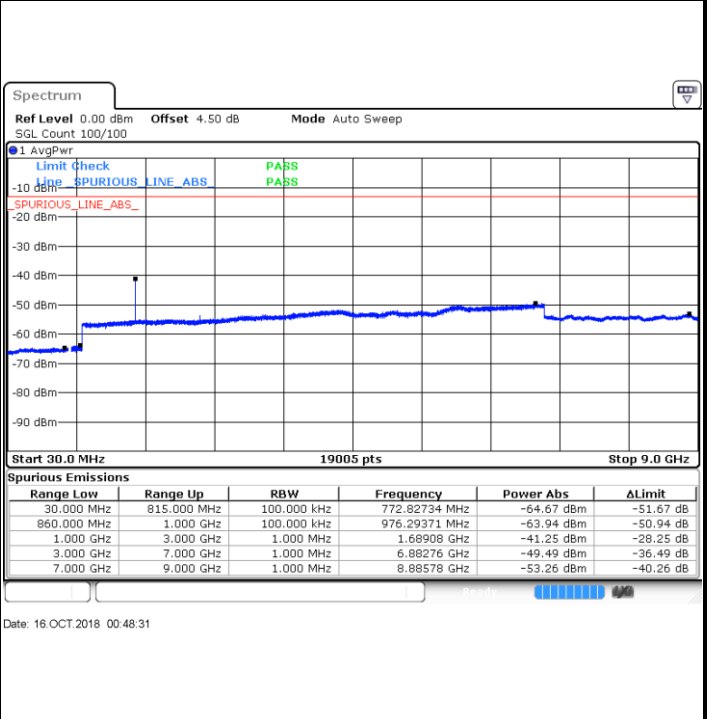

Date: 16.OCT.2018 00:34:28

Highest Channel / 16QAM

Date: 16.OCT.2018 00:43:13

LTE Band 26 / 5MHz

Lowest Channel / QPSK

Lowest Channel / 16QAM

Date: 16.OCT.2018 00:46:23

Date: 16.OCT.2018 00:46:47

Middle Channel / QPSK

Middle Channel / 16QAM

Date: 16.OCT.2018 00:47:40

Date: 16.OCT.2018 00:47:15

LTE Band 26 / 5MHz

Highest Channel / QPSK

Highest Channel / 16QAM

LTE Band 26 / 10MHz

Lowest Channel / QPSK

Lowest Channel / 16QAM

LTE Band 26 / 10MHz

Middle Channel / QPSK

Date: 16.OCT.2018 01:04:56

Middle Channel / 16QAM

Date: 16.OCT.2018 01:04:33

Highest Channel / QPSK