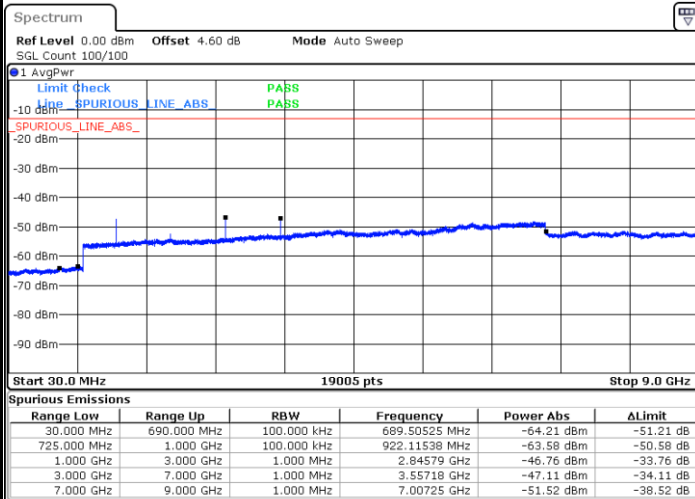

Date: 14.OCT.2018 05:24:50

LTE Band 12 / 5MHz

Lowest Channel / 64QAM

Middle Channel / 64QAM

Date: 14.OCT.2018 05:25:45

Date: 14.OCT.2018 05:26:39

Highest Channel / 64QAM

Date: 14.OCT.2018 05:27:34

LTE Band 12 / 10MHz

Lowest Channel / 64QAM

Date: 14.OCT.2018 05:28:28

Middle Channel / 64QAM

Date: 14.OCT.2018 05:29:23

Highest Channel / 64QAM

Date: 14.OCT.2018 05:30:17

LTE Band 26 / 1.4MHz