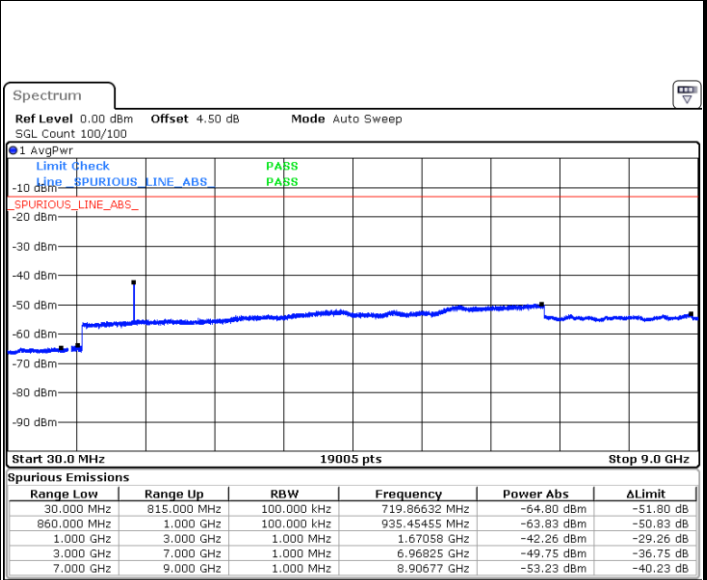

LTE Band 26 / 1.4MHz

Highest Channel / QPSK

Date: 16.OCT.2018 00:26:54

Highest Channel / 16QAM

Date: 16.OCT.2018 00:27:18

LTE Band 26 / 3MHz

Lowest Channel / QPSK

Date: 16.OCT.2018 00:31:30

Lowest Channel / 16QAM

Date: 16.OCT.2018 00:32:01

LTE Band 26 / 3MHz

Middle Channel / QPSK

Date: 16.OCT.2018 00:33:55

Middle Channel / 16QAM

Date: 16.OCT.2018 00:33:30

Highest Channel / QPSK

Date: 16.OCT.2018 00:34:28

Highest Channel / 16QAM

Date: 16.OCT.2018 00:43:13

LTE Band 26 / 5MHz

Lowest Channel / QPSK

Lowest Channel / 16QAM

Date: 16.OCT.2018 00:46:23

Date: 16.OCT.2018 00:46:47

Middle Channel / QPSK

Middle Channel / 16QAM

Date: 16.OCT.2018 00:47:40

Date: 16.OCT.2018 00:47:15

LTE Band 26 / 5MHz

Highest Channel / QPSK

Highest Channel / 16QAM

LTE Band 26 / 10MHz