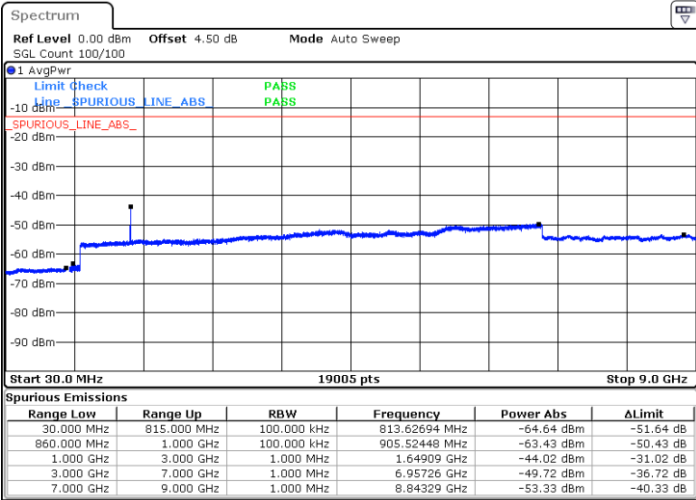

Date: 16.OCT.2018 01:17:09

LTE Band 26 / 1.4MHz

Lowest Channel / 64QAM

Middle Channel / 64QAM

Date: 16.OCT.2018 01:31:06

Date: 16.OCT.2018 01:31:34

Highest Channel / 64QAM

Date: 16.OCT.2018 01:31:58

LTE Band 26 / 3MHz

Highest Channel / 64QAM

LTE Band 26 / 5MHz

Lowest Channel / 64QAM

Middle Channel / 64QAM

Date: 16.OCT.2018 01:43:06

Date: 16.OCT.2018 01:43:31

Highest Channel / 64QAM

Date: 16.OCT.2018 01:43:55

LTE Band 26 / 10MHz

Lowest Channel / 64QAM

Middle Channel / 64QAM

Date: 16.OCT.2018 01:47:59

Date: 16.OCT.2018 01:48:26

Highest Channel / 64QAM

Date: 16.OCT.2018 01:48:50

LTE Band 26 / 15MHz

Lowest Channel / 64QAM

Middle Channel / 64QAM

Date: 16.OCT.2018 01:53:29

Date: 16.OCT.2018 01:54:37

Highest Channel / 64QAM

Date: 16.OCT.2018 01:55:02

LTE Band 26