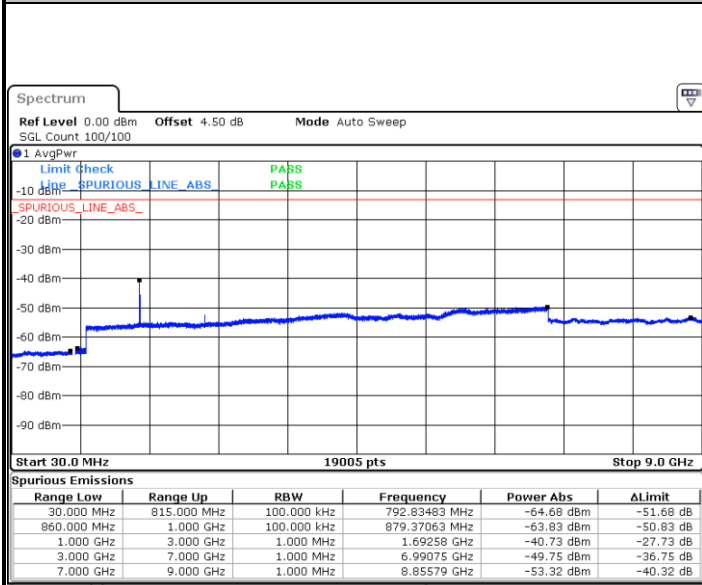

LTE Band 26 / 1.4MHz

Highest Channel / QPSK

Date: 16.OCT.2018 00:26:54

Highest Channel / 16QAM

Date: 16.OCT.2018 00:27:18

LTE Band 26 / 3MHz

Lowest Channel / QPSK

Date: 16.OCT.2018 00:31:30

Lowest Channel / 16QAM

Date: 16.OCT.2018 00:32:01

LTE Band 26 / 3MHz

Middle Channel / QPSK

Date: 16.OCT.2018 00:33:55

Middle Channel / 16QAM

Date: 16.OCT.2018 00:33:30

Highest Channel / QPSK

Date: 16.OCT.2018 00:34:28

Highest Channel / 16QAM

Date: 16.OCT.2018 00:43:13

LTE Band 26 / 5MHz

Lowest Channel / QPSK

Lowest Channel / 16QAM

Date: 16.OCT.2018 00:46:23

Date: 16.OCT.2018 00:46:47

Middle Channel / QPSK

Middle Channel / 16QAM

Date: 16.OCT.2018 00:47:40

Date: 16.OCT.2018 00:47:15

LTE Band 26 / 5MHz

Highest Channel / QPSK

Highest Channel / 16QAM

LTE Band 26 / 10MHz