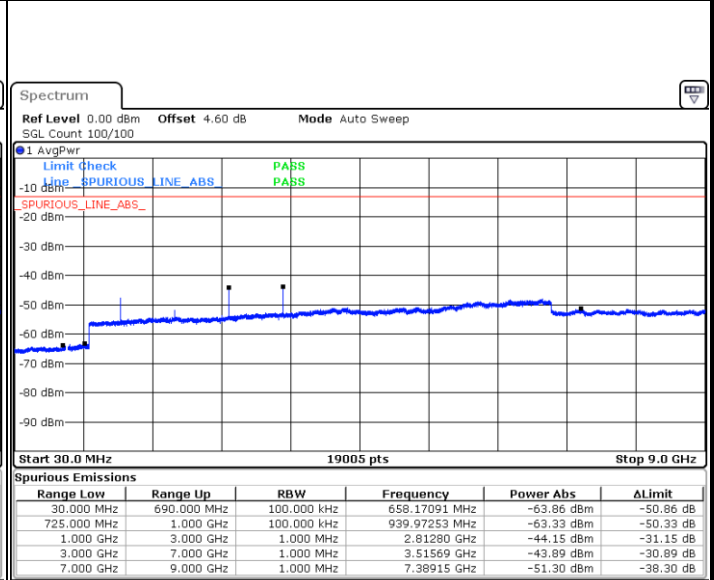

LTE Band 12 / 5MHz

Highest Channel / QPSK

Date: 14.OCT.2018 03:04:54

Highest Channel / 16QAM

Date: 14.OCT.2018 03:05:48

LTE Band 12 / 10MHz

Lowest Channel / QPSK

Date: 14.OCT.2018 03:17:41

Lowest Channel / 16QAM

Date: 14.OCT.2018 03:18:35

LTE Band 12 / 10MHz

Middle Channel / QPSK

Date: 14.OCT.2018 03:20:24

Middle Channel / 16QAM

Date: 14.OCT.2018 03:19:29

Highest Channel / QPSK

Date: 14.OCT.2018 03:21:18

Highest Channel / 16QAM

Date: 14.OCT.2018 03:22:12

LTE Band 12 / 1.4MHz

Lowest Channel / 64QAM

Middle Channel / 64QAM

Date: 14.OCT.2018 05:20:18

Date: 14.OCT.2018 05:21:12