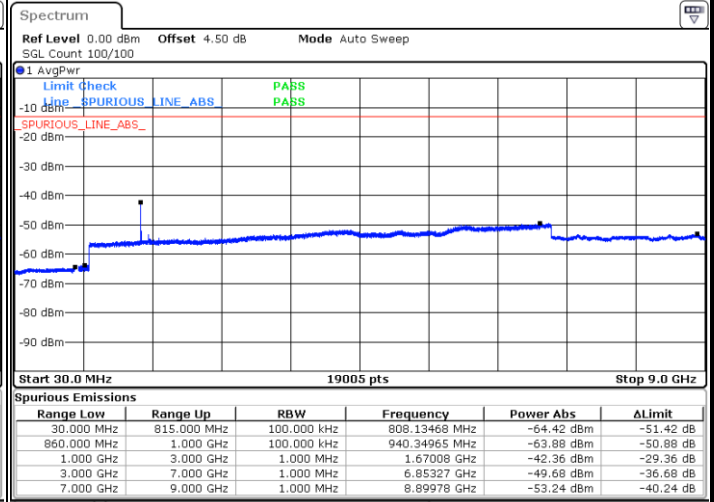

Date: 16.OCT.2018 01:05:42

Highest Channel / 16QAM

Date: 16.OCT.2018 01:06:06

LTE Band 26 / 15MHz

Lowest Channel / QPSK

Lowest Channel / 16QAM

Date: 16.OCT.2018 01:14:35

Date: 16.OCT.2018 01:15:08

Middle Channel / QPSK

Middle Channel / 16QAM

Date: 16.OCT.2018 01:16:08

Date: 16.OCT.2018 01:15:43

LTE Band 26 / 15MHz

Highest Channel / QPSK

Highest Channel / 16QAM

Date: 16.OCT.2018 01:16:39

Date: 16.OCT.2018 01:17:09

LTE Band 26 / 1.4MHz

Lowest Channel / 64QAM

Middle Channel / 64QAM

Date: 16.OCT.2018 01:31:06

Date: 16.OCT.2018 01:31:34

Highest Channel / 64QAM

Date: 16.OCT.2018 01:31:58