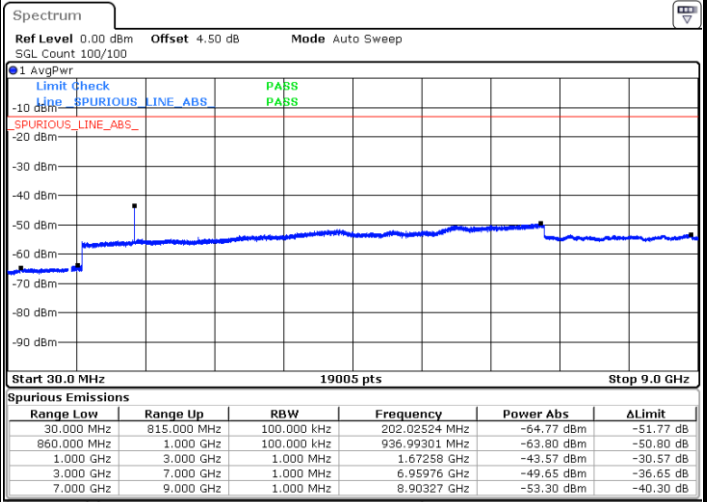

Date: 16.OCT.2018 01:05:42

Highest Channel / 16QAM

Date: 16.OCT.2018 01:06:06

LTE Band 26 / 15MHz

Lowest Channel / QPSK

Lowest Channel / 16QAM

Date: 16.OCT.2018 01:14:35

Date: 16.OCT.2018 01:15:08

Middle Channel / QPSK

Middle Channel / 16QAM

Date: 16.OCT.2018 01:16:08

Date: 16.OCT.2018 01:15:43

LTE Band 26 / 15MHz

Highest Channel / QPSK

Highest Channel / 16QAM

Date: 16.OCT.2018 01:16:39

Date: 16.OCT.2018 01:17:09

LTE Band 26 / 1.4MHz

Lowest Channel / 64QAM

Middle Channel / 64QAM

Date: 16.OCT.2018 01:31:06

Date: 16.OCT.2018 01:31:34

Highest Channel / 64QAM

Date: 16.OCT.2018 01:31:58