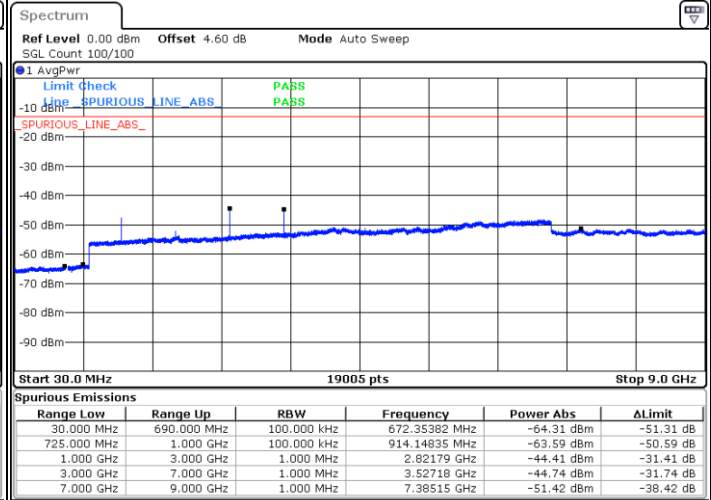

Highest Channel / 64QAM

Date: 14.OCT.2018 05:22:07

LTE Band 12 / 3MHz

Lowest Channel / 64QAM

Middle Channel / 64QAM

Date: 14.OCT.2018 05:23:01

Date: 14.OCT.2018 05:23:56

Highest Channel / 64QAM

Date: 14.OCT.2018 05:24:50

LTE Band 12 / 5MHz

Lowest Channel / 64QAM

Middle Channel / 64QAM

Date: 14.OCT.2018 05:25:45

Date: 14.OCT.2018 05:26:39

Highest Channel / 64QAM

Date: 14.OCT.2018 05:27:34

LTE Band 12 / 10MHz

Lowest Channel / 64QAM

Date: 14.OCT.2018 05:28:28

Middle Channel / 64QAM

Date: 14.OCT.2018 05:29:23

Highest Channel / 64QAM

Date: 14.OCT.2018 05:30:17

LTE Band 26 / 1.4MHz