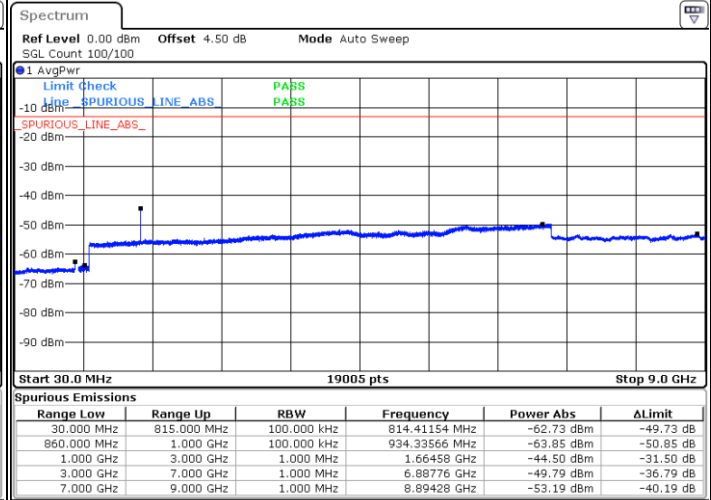

LTE Band 26 / 3MHz

Highest Channel / 64QAM

LTE Band 26 / 5MHz

Lowest Channel / 64QAM

Middle Channel / 64QAM

Date: 16.OCT.2018 01:43:06

Date: 16.OCT.2018 01:43:31

Highest Channel / 64QAM

Date: 16.OCT.2018 01:43:55

LTE Band 26 / 10MHz

Lowest Channel / 64QAM

Middle Channel / 64QAM

Date: 16.OCT.2018 01:47:59

Date: 16.OCT.2018 01:48:26

Highest Channel / 64QAM

Date: 16.OCT.2018 01:48:50

LTE Band 26 / 15MHz

Lowest Channel / 64QAM

Middle Channel / 64QAM

Date: 16.OCT.2018 01:53:29

Date: 16.OCT.2018 01:54:37

Highest Channel / 64QAM

Date: 16.OCT.2018 01:55:02

LTE Band 26