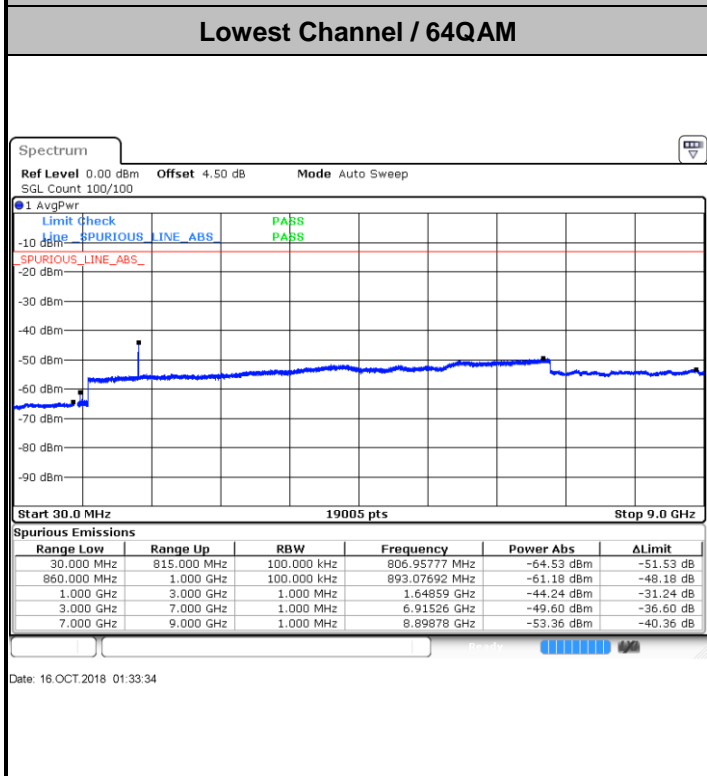

Middle Channel / QPSK

Middle Channel / 16QAM

Date: 16.OCT.2018 01:16:08

Date: 16.OCT.2018 01:15:43

LTE Band 26 / 15MHz

Highest Channel / QPSK

Highest Channel / 16QAM

Date: 16.OCT.2018 01:16:39

Date: 16.OCT.2018 01:17:09

LTE Band 26 / 1.4MHz

Lowest Channel / 64QAM

Middle Channel / 64QAM

Date: 16.OCT.2018 01:31:06

Date: 16.OCT.2018 01:31:34

Highest Channel / 64QAM

Date: 16.OCT.2018 01:31:58

LTE Band 26 / 3MHz

Highest Channel / 64QAM

LTE Band 26 / 5MHz

Lowest Channel / 64QAM

Middle Channel / 64QAM

Date: 16.OCT.2018 01:43:06

Date: 16.OCT.2018 01:43:31

Highest Channel / 64QAM

Date: 16.OCT.2018 01:43:55

LTE Band 26 / 10MHz

Lowest Channel / 64QAM

Middle Channel / 64QAM

Date: 16.OCT.2018 01:47:59

Date: 16.OCT.2018 01:48:26

Highest Channel / 64QAM

Date: 16.OCT.2018 01:48:50