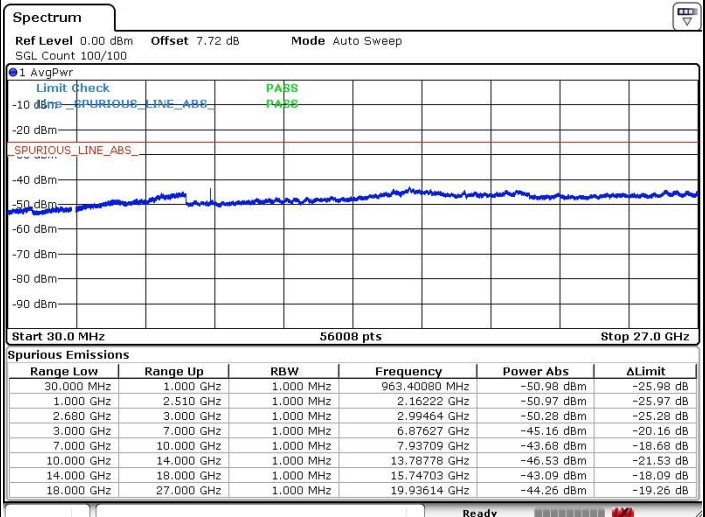

Middle Channel / 16QAM

Ready [Progress Bar] [Signal Icon]

Date: 16.OCT.2018 21:57:08

LTE Band 41 / 5MHz

Highest Channel / QPSK

LTE Band 41 / 10MHz

Lowest Channel / QPSK

LTE Band 41 / 10MHz

Lowest Channel / 16QAM

LTE Band 41 / 10MHz

Lowest Channel / 16QAM

LTE Band 41 / 10MHz

Middle Channel / QPSK

Middle Channel / 16QAM

Date: 16.OCT.2018 22:05:14

Date: 16.OCT.2018 22:06:11

Highest Channel / QPSK

Highest Channel / 16QAM

Date: 16.OCT.2018 22:10:34

Date: 16.OCT.2018 22:11:25