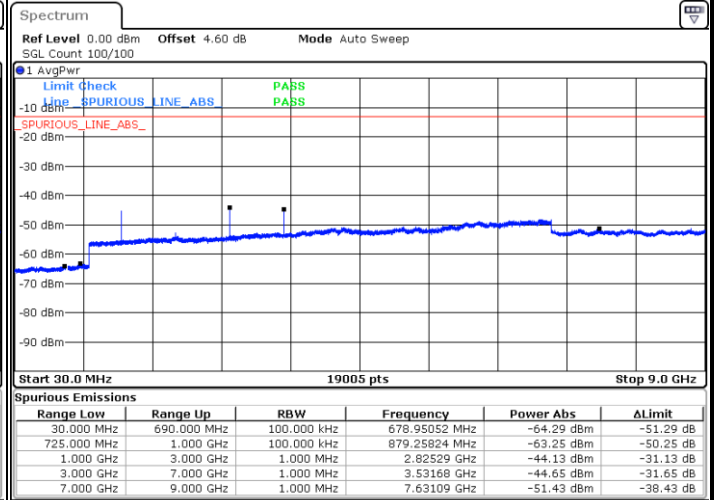

Date: 14.OCT.2018 03:21:18

Highest Channel / 16QAM

Date: 14.OCT.2018 03:22:12

LTE Band 12 / 1.4MHz

Lowest Channel / 64QAM

Middle Channel / 64QAM

Date: 14.OCT.2018 05:20:18

Date: 14.OCT.2018 05:21:12

Highest Channel / 64QAM

Date: 14.OCT.2018 05:22:07

LTE Band 12 / 3MHz

Lowest Channel / 64QAM

Middle Channel / 64QAM

Date: 14.OCT.2018 05:23:01

Date: 14.OCT.2018 05:23:56

Highest Channel / 64QAM

Date: 14.OCT.2018 05:24:50

LTE Band 12 / 5MHz

Lowest Channel / 64QAM

Middle Channel / 64QAM

Date: 14.OCT.2018 05:25:45

Date: 14.OCT.2018 05:26:39

Highest Channel / 64QAM

Date: 14.OCT.2018 05:27:34