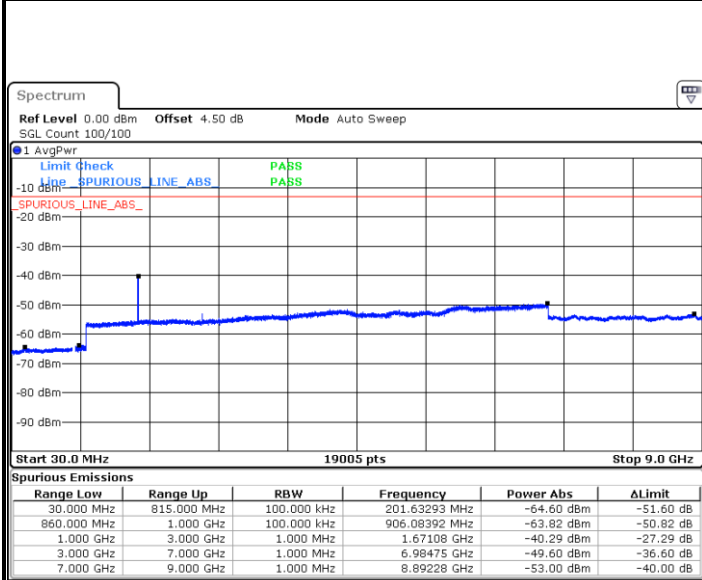

LTE Band 26 / 1.4MHz

Highest Channel / QPSK

Date: 16.OCT.2018 00:26:54

Highest Channel / 16QAM

Date: 16.OCT.2018 00:27:18

LTE Band 26 / 3MHz

Lowest Channel / QPSK

Date: 16.OCT.2018 00:31:30

Lowest Channel / 16QAM

Date: 16.OCT.2018 00:32:01

LTE Band 26 / 3MHz

Middle Channel / QPSK

Date: 16.OCT.2018 00:33:55

Middle Channel / 16QAM

Date: 16.OCT.2018 00:33:30

Highest Channel / QPSK

Date: 16.OCT.2018 00:34:28

Highest Channel / 16QAM

Date: 16.OCT.2018 00:43:13

LTE Band 26 / 5MHz

Lowest Channel / QPSK

Lowest Channel / 16QAM

Date: 16.OCT.2018 00:46:23

Date: 16.OCT.2018 00:46:47

Middle Channel / QPSK

Middle Channel / 16QAM

Date: 16.OCT.2018 00:47:40

Date: 16.OCT.2018 00:47:15

LTE Band 26 / 5MHz

Highest Channel / QPSK

Highest Channel / 16QAM

LTE Band 26 / 10MHz