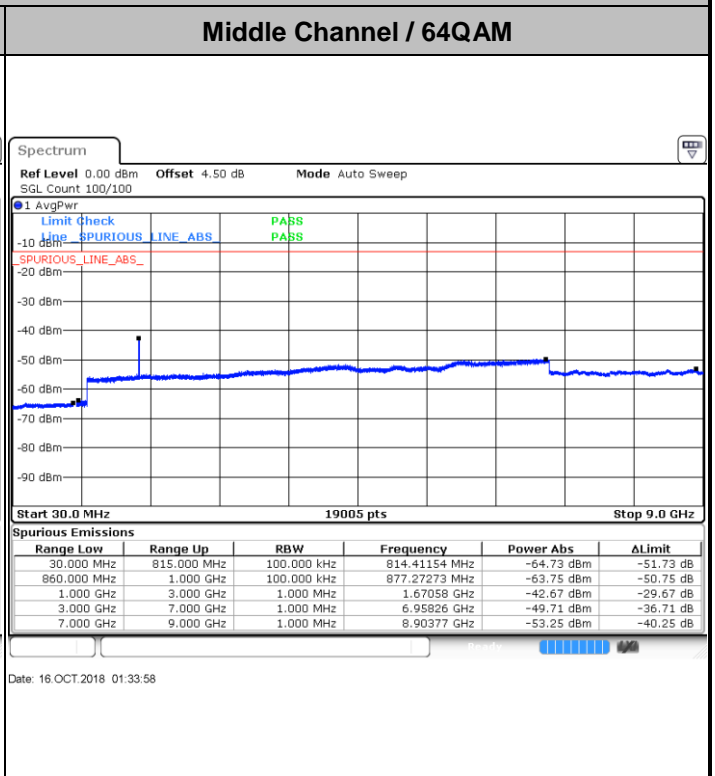

Middle Channel / QPSK

Middle Channel / 16QAM

Date: 16.OCT.2018 01:16:08

Date: 16.OCT.2018 01:15:43

LTE Band 26 / 15MHz

Highest Channel / QPSK

Highest Channel / 16QAM

Date: 16.OCT.2018 01:16:39

Date: 16.OCT.2018 01:17:09

LTE Band 26 / 1.4MHz

Lowest Channel / 64QAM

Middle Channel / 64QAM

Date: 16.OCT.2018 01:31:06

Date: 16.OCT.2018 01:31:34

Highest Channel / 64QAM

Date: 16.OCT.2018 01:31:58

LTE Band 26 / 3MHz

Highest Channel / 64QAM

LTE Band 26 / 5MHz

Lowest Channel / 64QAM

Middle Channel / 64QAM

Date: 16.OCT.2018 01:43:06

Date: 16.OCT.2018 01:43:31

Highest Channel / 64QAM

Date: 16.OCT.2018 01:43:55

LTE Band 26 / 10MHz

Lowest Channel / 64QAM

Middle Channel / 64QAM

Date: 16.OCT.2018 01:47:59

Date: 16.OCT.2018 01:48:26

Highest Channel / 64QAM

Date: 16.OCT.2018 01:48:50