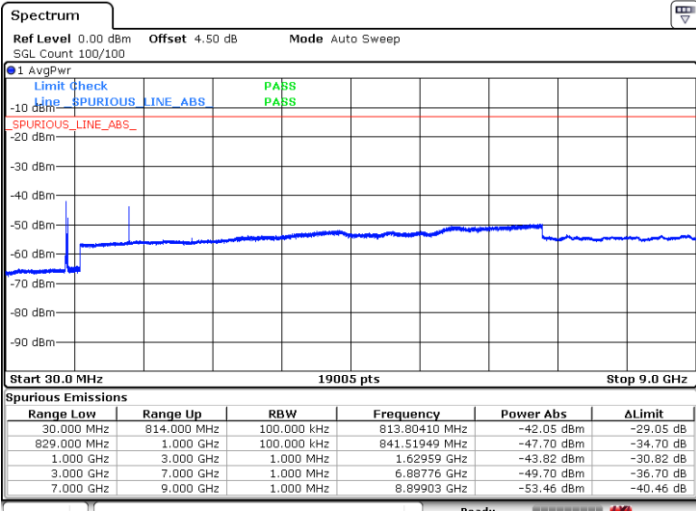

LTE Band 26

CH26765 / QPSK

CH26765 / 64QAM

Date: 8.NOV.2018 21:42:56

Date: 9.NOV.2018 09:43:49