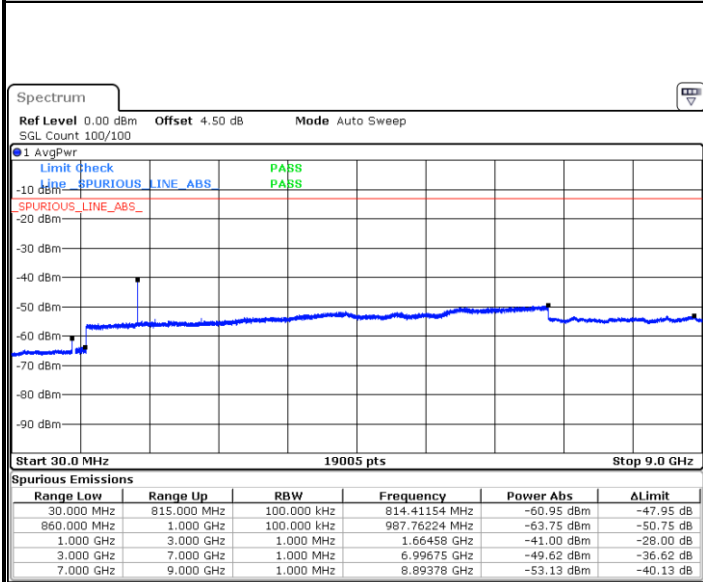

Middle Channel / QPSK

Middle Channel / 16QAM

Date: 16.OCT.2018 00:47:40

Date: 16.OCT.2018 00:47:15

LTE Band 26 / 5MHz

Highest Channel / QPSK

Highest Channel / 16QAM

LTE Band 26 / 10MHz

Lowest Channel / QPSK

Lowest Channel / 16QAM

LTE Band 26 / 10MHz

Middle Channel / QPSK

Date: 16.OCT.2018 01:04:56

Middle Channel / 16QAM

Date: 16.OCT.2018 01:04:33

Highest Channel / QPSK

Date: 16.OCT.2018 01:05:42

Highest Channel / 16QAM

Date: 16.OCT.2018 01:06:06

LTE Band 26 / 15MHz

Lowest Channel / QPSK

Lowest Channel / 16QAM

Date: 16.OCT.2018 01:14:35

Date: 16.OCT.2018 01:15:08

Middle Channel / QPSK

Middle Channel / 16QAM

Date: 16.OCT.2018 01:16:08

Date: 16.OCT.2018 01:15:43

LTE Band 26 / 15MHz

Highest Channel / QPSK

Highest Channel / 16QAM

Date: 16.OCT.2018 01:16:39