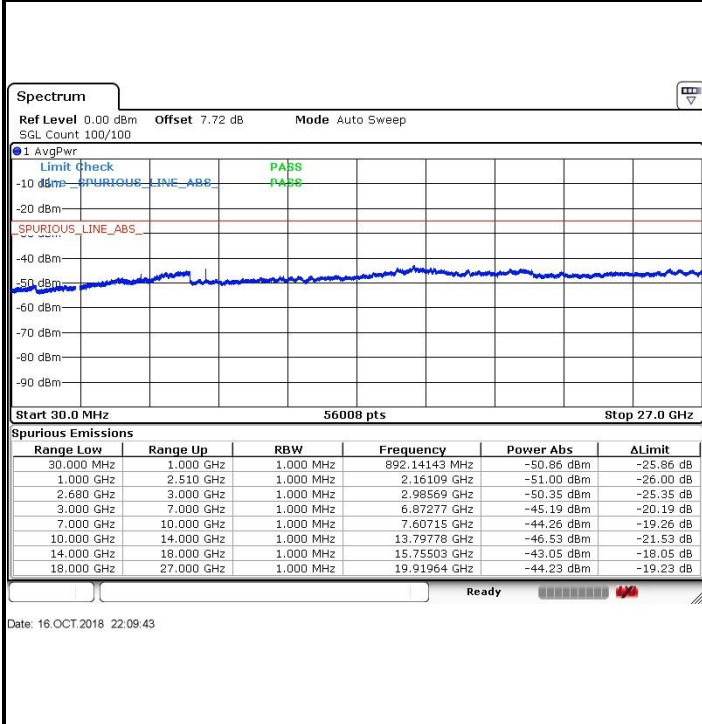

Ready [Progress Bar] [Signal Icon]

Date: 16.OCT.2018 21:59:45

Lowest Channel / 16QAM

Ready [Progress Bar] [Signal Icon]

Date: 16.OCT.2018 22:00:32

Middle Channel / QPSK

Ready [Progress Bar] [Signal Icon]

Date: 16.OCT.2018 21:58:52

Middle Channel / 16QAM

Ready [Progress Bar] [Signal Icon]

Date: 16.OCT.2018 21:57:08

LTE Band 41 / 5MHz

Highest Channel / QPSK

LTE Band 41 / 10MHz

Lowest Channel / QPSK

LTE Band 41 / 10MHz

Lowest Channel / 16QAM

LTE Band 41 / 10MHz

Lowest Channel / 16QAM

LTE Band 41 / 10MHz

Middle Channel / QPSK

Middle Channel / 16QAM

Date: 16.OCT.2018 22:05:14

Date: 16.OCT.2018 22:06:11