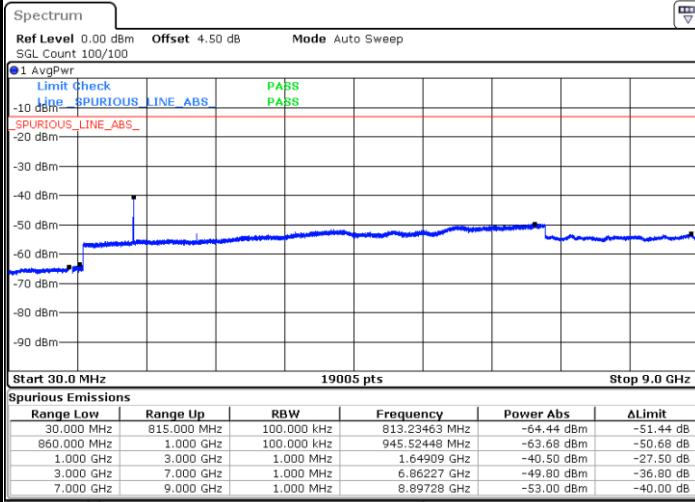

Lowest Channel / 16QAM

Date: 16.OCT.2018 00:32:01

LTE Band 26 / 3MHz

Middle Channel / QPSK

Date: 16.OCT.2018 00:33:55

Middle Channel / 16QAM

Date: 16.OCT.2018 00:33:30

Highest Channel / QPSK

Date: 16.OCT.2018 00:34:28

Highest Channel / 16QAM

Date: 16.OCT.2018 00:43:13

LTE Band 26 / 5MHz

Lowest Channel / QPSK

Lowest Channel / 16QAM

Date: 16.OCT.2018 00:46:23

Date: 16.OCT.2018 00:46:47

Middle Channel / QPSK

Middle Channel / 16QAM

Date: 16.OCT.2018 00:47:40

Date: 16.OCT.2018 00:47:15

LTE Band 26 / 5MHz

Highest Channel / QPSK

Highest Channel / 16QAM

LTE Band 26 / 10MHz