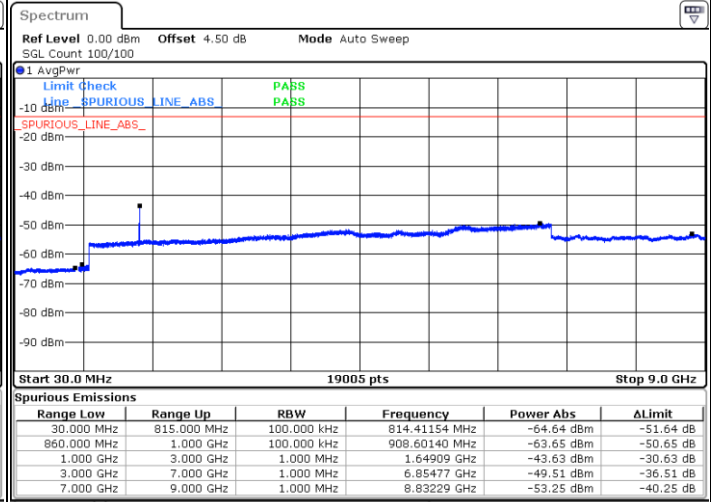

Lowest Channel / 16QAM

Date: 16.OCT.2018 00:32:01

LTE Band 26 / 3MHz

Middle Channel / QPSK

Date: 16.OCT.2018 00:33:55

Middle Channel / 16QAM

Date: 16.OCT.2018 00:33:30

Highest Channel / QPSK

Date: 16.OCT.2018 00:34:28

Highest Channel / 16QAM

Date: 16.OCT.2018 00:43:13

LTE Band 26 / 5MHz

Lowest Channel / QPSK

Lowest Channel / 16QAM

Date: 16.OCT.2018 00:46:23

Date: 16.OCT.2018 00:46:47

Middle Channel / QPSK

Middle Channel / 16QAM

Date: 16.OCT.2018 00:47:40

Date: 16.OCT.2018 00:47:15

LTE Band 26 / 5MHz

Highest Channel / QPSK

Highest Channel / 16QAM

LTE Band 26 / 10MHz

Lowest Channel / QPSK

Lowest Channel / 16QAM

LTE Band 26 / 10MHz

Middle Channel / QPSK

Date: 16.OCT.2018 01:04:56

Middle Channel / 16QAM

Date: 16.OCT.2018 01:04:33

Highest Channel / QPSK