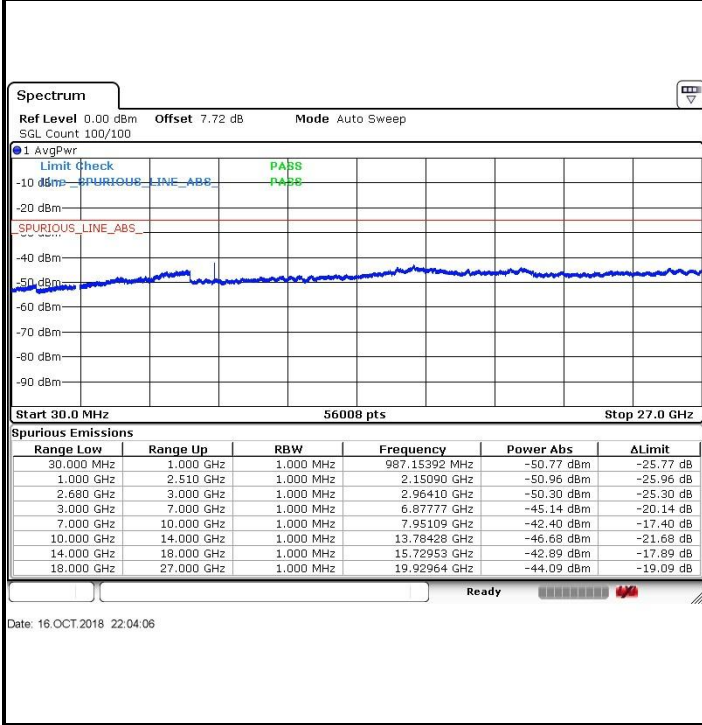

Ready [Progress Bar] [Signal Icon]

Date: 16.OCT.2018 21:59:45

Lowest Channel / 16QAM

Ready [Progress Bar] [Signal Icon]

Date: 16.OCT.2018 22:00:32

Middle Channel / QPSK

Ready [Progress Bar] [Signal Icon]

Date: 16.OCT.2018 21:58:52

Middle Channel / 16QAM

Ready [Progress Bar] [Signal Icon]

Date: 16.OCT.2018 21:57:08

LTE Band 41 / 5MHz

Highest Channel / QPSK

LTE Band 41 / 10MHz

Lowest Channel / QPSK

LTE Band 41 / 10MHz

Lowest Channel / 16QAM

LTE Band 41 / 10MHz

Lowest Channel / 16QAM

LTE Band 41 / 10MHz

Middle Channel / QPSK

Middle Channel / 16QAM

Date: 16.OCT.2018 22:05:14

Date: 16.OCT.2018 22:06:11