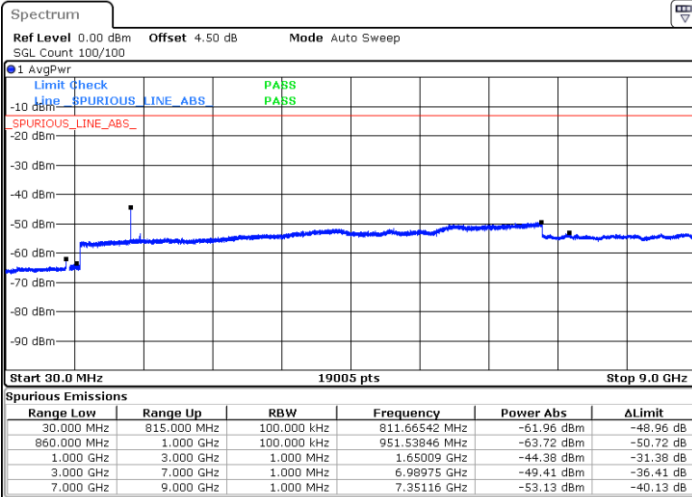

LTE Band 26 / 3MHz

Highest Channel / 64QAM

LTE Band 26 / 5MHz

Lowest Channel / 64QAM

Middle Channel / 64QAM

Date: 16.OCT.2018 01:43:06

Date: 16.OCT.2018 01:43:31

Highest Channel / 64QAM

Date: 16.OCT.2018 01:43:55

LTE Band 26 / 10MHz

Lowest Channel / 64QAM

Middle Channel / 64QAM

Date: 16.OCT.2018 01:47:59

Date: 16.OCT.2018 01:48:26

Highest Channel / 64QAM

Date: 16.OCT.2018 01:48:50

LTE Band 26 / 15MHz

Lowest Channel / 64QAM

Middle Channel / 64QAM

Date: 16.OCT.2018 01:53:29

Date: 16.OCT.2018 01:54:37

Highest Channel / 64QAM

Date: 16.OCT.2018 01:55:02

LTE Band 26