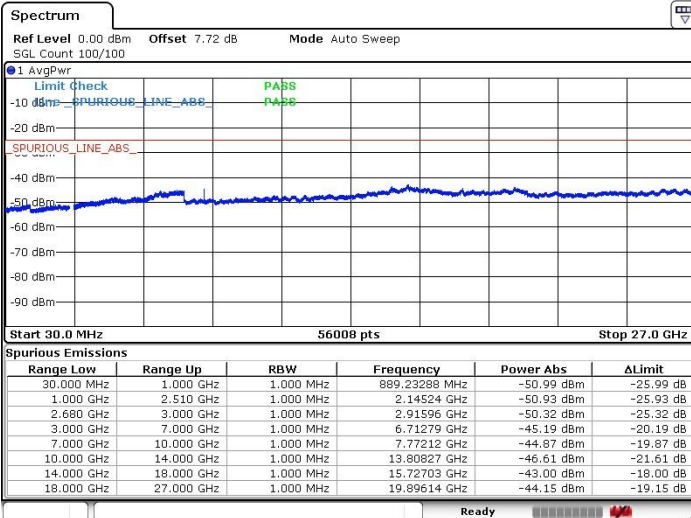

Middle Channel / 16QAM

Ready [Progress Bar] [Signal Icon]

Date: 16.OCT.2018 21:57:08

LTE Band 41 / 5MHz

Highest Channel / QPSK

LTE Band 41 / 10MHz

Lowest Channel / QPSK

LTE Band 41 / 10MHz

Lowest Channel / 16QAM

LTE Band 41 / 10MHz

Lowest Channel / 16QAM

LTE Band 41 / 10MHz

Middle Channel / QPSK

Middle Channel / 16QAM

Date: 16.OCT.2018 22:05:14

Date: 16.OCT.2018 22:06:11

Highest Channel / QPSK

Highest Channel / 16QAM

Date: 16.OCT.2018 22:10:34

Date: 16.OCT.2018 22:11:25