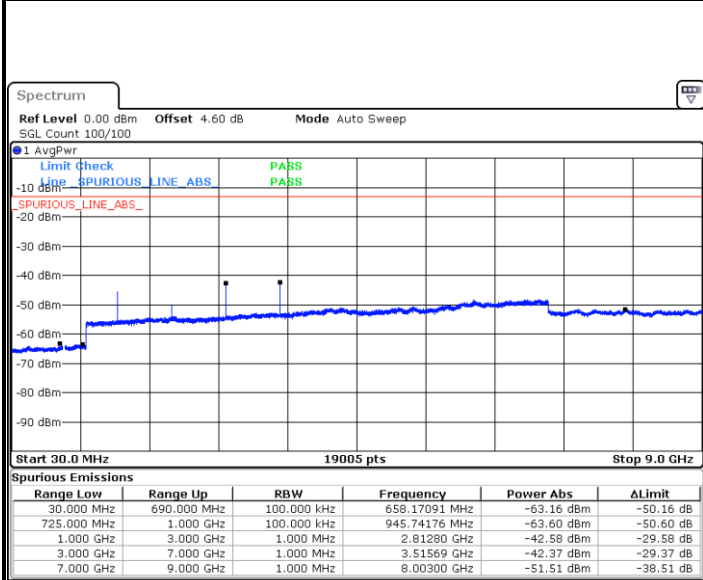

LTE Band 12 / 5MHz

Highest Channel / QPSK

Date: 14.OCT.2018 03:04:54

Highest Channel / 16QAM

Date: 14.OCT.2018 03:05:48

LTE Band 12 / 10MHz

Lowest Channel / QPSK

Date: 14.OCT.2018 03:17:41

Lowest Channel / 16QAM

Date: 14.OCT.2018 03:18:35

LTE Band 12 / 10MHz

Middle Channel / QPSK

Date: 14.OCT.2018 03:20:24

Middle Channel / 16QAM

Date: 14.OCT.2018 03:19:29

Highest Channel / QPSK

Date: 14.OCT.2018 03:21:18

Highest Channel / 16QAM

Date: 14.OCT.2018 03:22:12

LTE Band 12 / 1.4MHz

Lowest Channel / 64QAM

Middle Channel / 64QAM

Date: 14.OCT.2018 05:20:18

Date: 14.OCT.2018 05:21:12