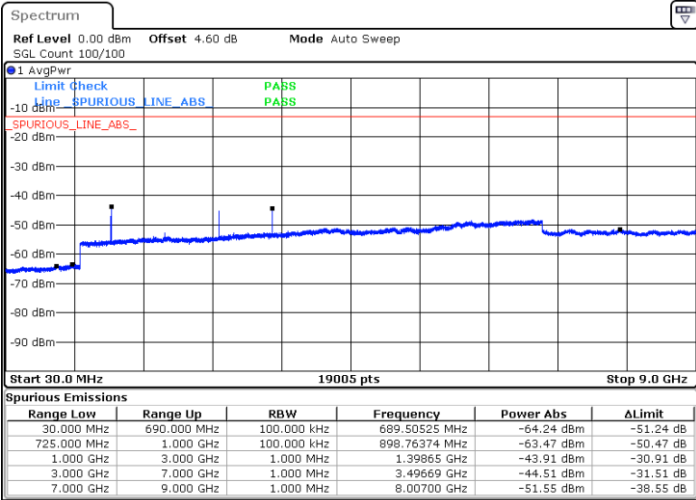

Lowest Channel / 16QAM

Date: 14.OCT.2018 03:18:35

LTE Band 12 / 10MHz

Middle Channel / QPSK

Date: 14.OCT.2018 03:20:24

Middle Channel / 16QAM

Date: 14.OCT.2018 03:19:29

Highest Channel / QPSK

Date: 14.OCT.2018 03:21:18

Highest Channel / 16QAM

Date: 14.OCT.2018 03:22:12

LTE Band 12 / 1.4MHz

Lowest Channel / 64QAM

Middle Channel / 64QAM

Date: 14.OCT.2018 05:20:18

Date: 14.OCT.2018 05:21:12

Highest Channel / 64QAM

Date: 14.OCT.2018 05:22:07

LTE Band 12 / 3MHz

Lowest Channel / 64QAM

Middle Channel / 64QAM

Date: 14.OCT.2018 05:23:01

Date: 14.OCT.2018 05:23:56

Highest Channel / 64QAM