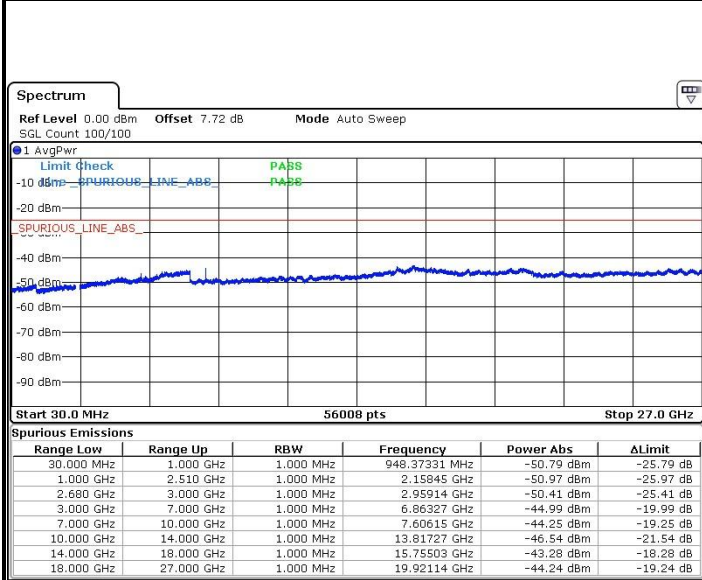

LTE Band 26 / 15MHz

Lowest Channel / 64QAM

Middle Channel / 64QAM

Date: 16.OCT.2018 01:53:29

Date: 16.OCT.2018 01:54:37

Highest Channel / 64QAM

Date: 16.OCT.2018 01:55:02

LTE Band 26

CH26765 / QPSK

CH26765 / 64QAM

Date: 8.NOV.2018 21:42:56

Date: 9.NOV.2018 09:43:49

CH26765 / 16QAM

Date: 8.NOV.2018 21:42:11

LTE Band 41 / 5MHz

Lowest Channel / QPSK

Ready [Progress Bar] [Signal Icon]

Date: 16.OCT.2018 21:59:45

Lowest Channel / 16QAM

Ready [Progress Bar] [Signal Icon]

Date: 16.OCT.2018 22:00:32

Middle Channel / QPSK

Ready [Progress Bar] [Signal Icon]

Date: 16.OCT.2018 21:58:52