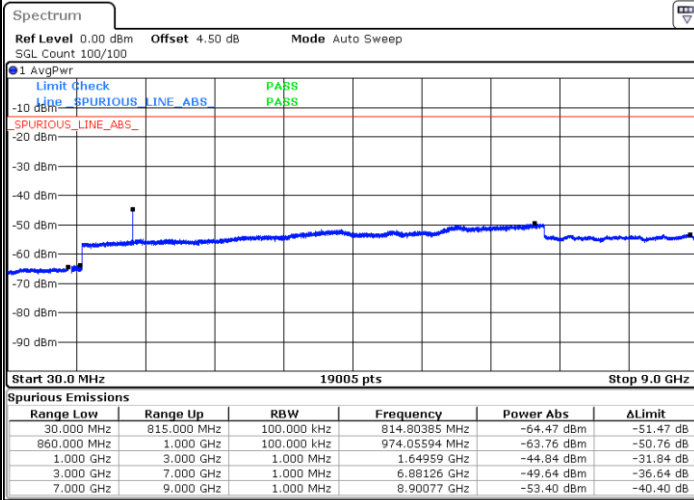

Date: 16.OCT.2018 01:17:09

LTE Band 26 / 1.4MHz

Lowest Channel / 64QAM

Middle Channel / 64QAM

Date: 16.OCT.2018 01:31:06

Date: 16.OCT.2018 01:31:34

Highest Channel / 64QAM

Date: 16.OCT.2018 01:31:58

LTE Band 26 / 3MHz

Highest Channel / 64QAM

LTE Band 26 / 5MHz

Lowest Channel / 64QAM

Middle Channel / 64QAM

Date: 16.OCT.2018 01:43:06

Date: 16.OCT.2018 01:43:31

Highest Channel / 64QAM

Date: 16.OCT.2018 01:43:55

LTE Band 26 / 10MHz

Lowest Channel / 64QAM

Middle Channel / 64QAM

Date: 16.OCT.2018 01:47:59

Date: 16.OCT.2018 01:48:26

Highest Channel / 64QAM

Date: 16.OCT.2018 01:48:50