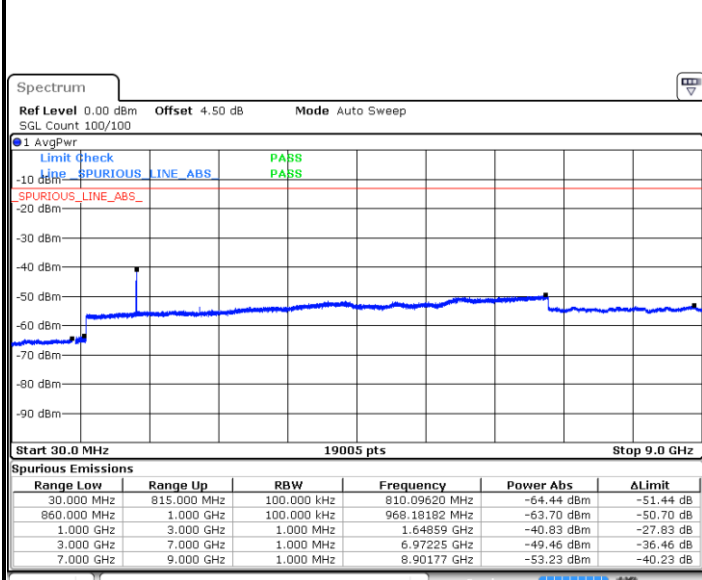

LTE Band 26 / 1.4MHz

Highest Channel / QPSK

Date: 16.OCT.2018 00:26:54

Highest Channel / 16QAM

Date: 16.OCT.2018 00:27:18

LTE Band 26 / 3MHz

Lowest Channel / QPSK

Date: 16.OCT.2018 00:31:30

Lowest Channel / 16QAM

Date: 16.OCT.2018 00:32:01

LTE Band 26 / 3MHz

Middle Channel / QPSK

Date: 16.OCT.2018 00:33:55

Middle Channel / 16QAM

Date: 16.OCT.2018 00:33:30

Highest Channel / QPSK

Date: 16.OCT.2018 00:34:28

Highest Channel / 16QAM

Date: 16.OCT.2018 00:43:13

LTE Band 26 / 5MHz

Lowest Channel / QPSK

Lowest Channel / 16QAM

Date: 16.OCT.2018 00:46:23

Date: 16.OCT.2018 00:46:47