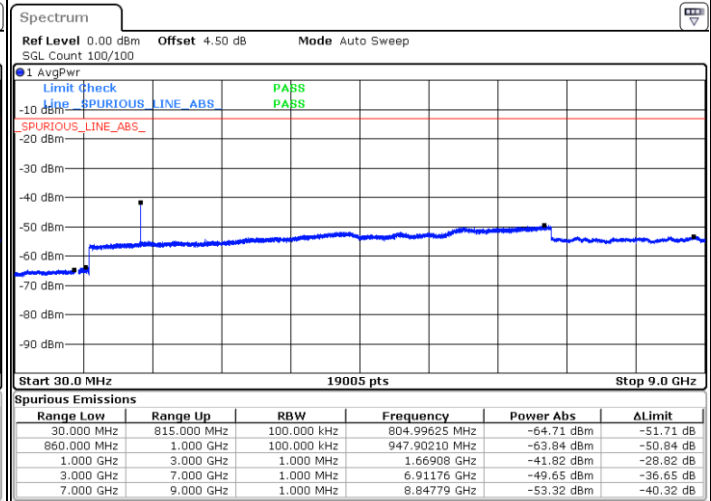

Lowest Channel / 16QAM

Date: 16.OCT.2018 00:32:01

LTE Band 26 / 3MHz

Middle Channel / QPSK

Date: 16.OCT.2018 00:33:55

Middle Channel / 16QAM

Date: 16.OCT.2018 00:33:30

Highest Channel / QPSK

Date: 16.OCT.2018 00:34:28

Highest Channel / 16QAM

Date: 16.OCT.2018 00:43:13

LTE Band 26 / 5MHz

Lowest Channel / QPSK

Lowest Channel / 16QAM

Date: 16.OCT.2018 00:46:23

Date: 16.OCT.2018 00:46:47

Middle Channel / QPSK

Middle Channel / 16QAM

Date: 16.OCT.2018 00:47:40

Date: 16.OCT.2018 00:47:15

LTE Band 26 / 5MHz

Highest Channel / QPSK

Highest Channel / 16QAM

LTE Band 26 / 10MHz