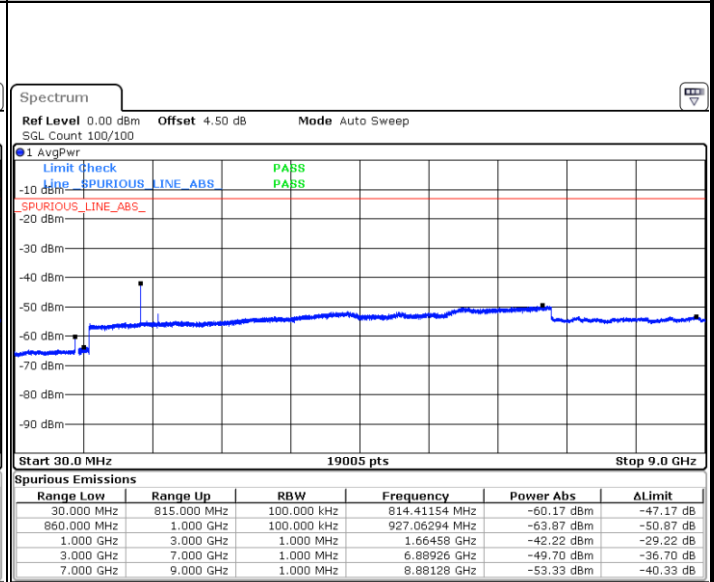

Middle Channel / QPSK

Middle Channel / 16QAM

Date: 16.OCT.2018 00:47:40

Date: 16.OCT.2018 00:47:15

LTE Band 26 / 5MHz

Highest Channel / QPSK

Highest Channel / 16QAM

LTE Band 26 / 10MHz

Lowest Channel / QPSK

Lowest Channel / 16QAM

LTE Band 26 / 10MHz

Middle Channel / QPSK

Date: 16.OCT.2018 01:04:56

Middle Channel / 16QAM

Date: 16.OCT.2018 01:04:33

Highest Channel / QPSK

Date: 16.OCT.2018 01:05:42

Highest Channel / 16QAM

Date: 16.OCT.2018 01:06:06

LTE Band 26 / 15MHz

Lowest Channel / QPSK

Lowest Channel / 16QAM

Date: 16.OCT.2018 01:14:35

Date: 16.OCT.2018 01:15:08

Middle Channel / QPSK

Middle Channel / 16QAM

Date: 16.OCT.2018 01:16:08

Date: 16.OCT.2018 01:15:43

LTE Band 26 / 15MHz

Highest Channel / QPSK

Highest Channel / 16QAM

Date: 16.OCT.2018 01:16:39