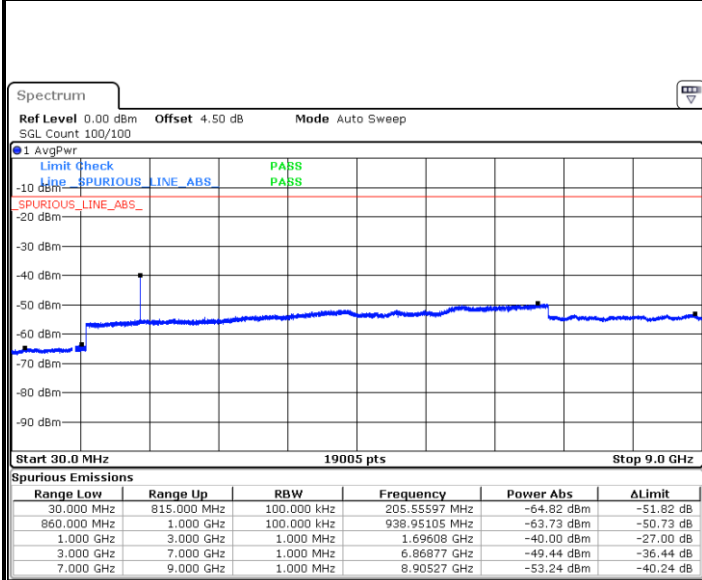

LTE Band 12 / 10MHz

Lowest Channel / 64QAM

Date: 14.OCT.2018 05:28:28

Middle Channel / 64QAM

Date: 14.OCT.2018 05:29:23

Highest Channel / 64QAM

Date: 14.OCT.2018 05:30:17

LTE Band 26 / 1.4MHz

Lowest Channel / QPSK

Date: 16.OCT.2018 00:24:43

Lowest Channel / 16QAM

Date: 16.OCT.2018 00:25:31

Middle Channel / QPSK

Date: 16.OCT.2018 00:26:30

Middle Channel / 16QAM

Date: 16.OCT.2018 00:26:05

LTE Band 26 / 1.4MHz

Highest Channel / QPSK

Date: 16.OCT.2018 00:26:54

Highest Channel / 16QAM

Date: 16.OCT.2018 00:27:18

LTE Band 26 / 3MHz

Lowest Channel / QPSK

Date: 16.OCT.2018 00:31:30