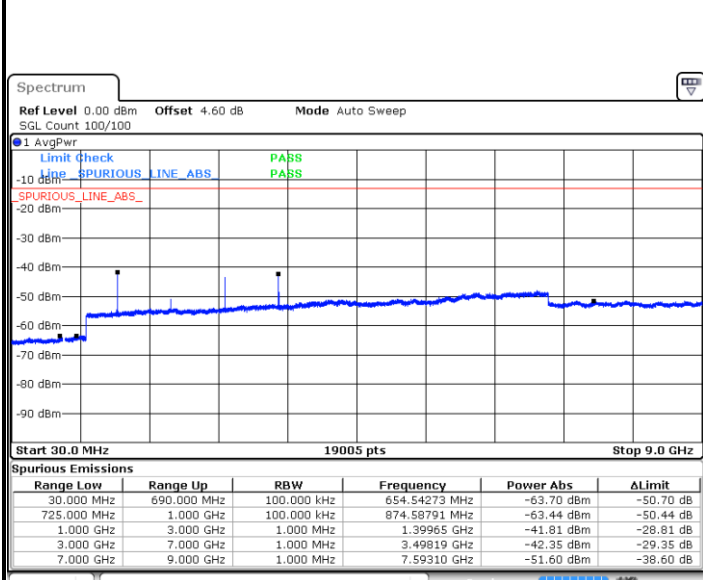

LTE Band 12 / 5MHz

Highest Channel / QPSK

Date: 14.OCT.2018 03:04:54

Highest Channel / 16QAM

Date: 14.OCT.2018 03:05:48

LTE Band 12 / 10MHz

Lowest Channel / QPSK

Date: 14.OCT.2018 03:17:41

Lowest Channel / 16QAM

Date: 14.OCT.2018 03:18:35

LTE Band 12 / 10MHz

Middle Channel / QPSK

Date: 14.OCT.2018 03:20:24

Middle Channel / 16QAM

Date: 14.OCT.2018 03:19:29

Highest Channel / QPSK

Date: 14.OCT.2018 03:21:18

Highest Channel / 16QAM

Date: 14.OCT.2018 03:22:12

LTE Band 12 / 1.4MHz

Lowest Channel / 64QAM

Middle Channel / 64QAM

Date: 14.OCT.2018 05:20:18

Date: 14.OCT.2018 05:21:12