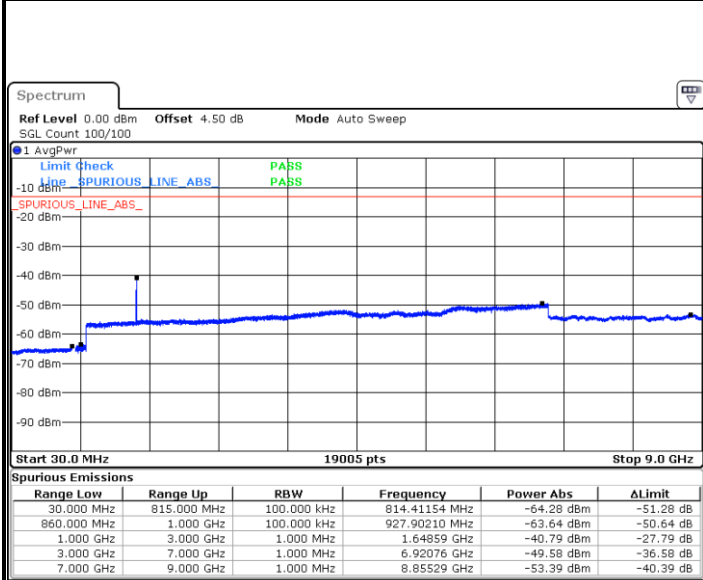

LTE Band 26 / 1.4MHz

Lowest Channel / QPSK

Date: 16.OCT.2018 00:24:43