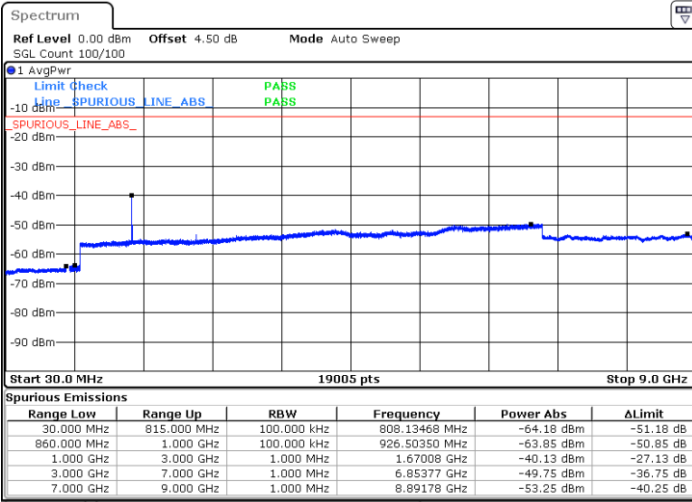

Date: 16.OCT.2018 01:05:42

Highest Channel / 16QAM

Date: 16.OCT.2018 01:06:06

LTE Band 26 / 15MHz

Lowest Channel / QPSK

Lowest Channel / 16QAM

Date: 16.OCT.2018 01:14:35

Date: 16.OCT.2018 01:15:08

Middle Channel / QPSK

Middle Channel / 16QAM

Date: 16.OCT.2018 01:16:08

Date: 16.OCT.2018 01:15:43

LTE Band 26 / 15MHz

Highest Channel / QPSK

Highest Channel / 16QAM

Date: 16.OCT.2018 01:16:39

Date: 16.OCT.2018 01:17:09

LTE Band 26 / 1.4MHz

Lowest Channel / 64QAM

Middle Channel / 64QAM

Date: 16.OCT.2018 01:31:06

Date: 16.OCT.2018 01:31:34

Highest Channel / 64QAM

Date: 16.OCT.2018 01:31:58