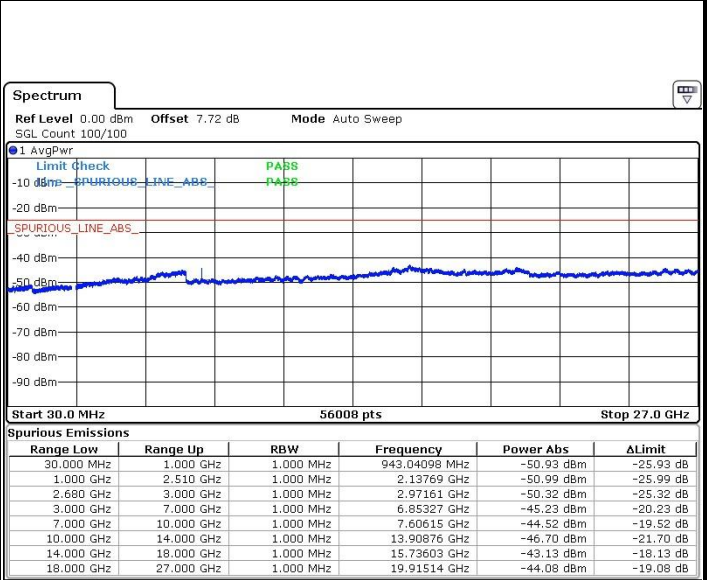

LTE Band 26 / 15MHz

Lowest Channel / 64QAM

Middle Channel / 64QAM

Date: 16.OCT.2018 01:53:29

Date: 16.OCT.2018 01:54:37

Highest Channel / 64QAM

Date: 16.OCT.2018 01:55:02

LTE Band 26

CH26765 / QPSK

CH26765 / 64QAM

Date: 8.NOV.2018 21:42:56

Date: 9.NOV.2018 09:43:49

CH26765 / 16QAM

Date: 8.NOV.2018 21:42:11

LTE Band 41 / 5MHz

Lowest Channel / QPSK

Ready [Progress Bar] [Signal Icon]

Date: 16.OCT.2018 21:59:45

Lowest Channel / 16QAM

Ready [Progress Bar] [Signal Icon]

Date: 16.OCT.2018 22:00:32

Middle Channel / QPSK

Ready [Progress Bar] [Signal Icon]

Date: 16.OCT.2018 21:58:52