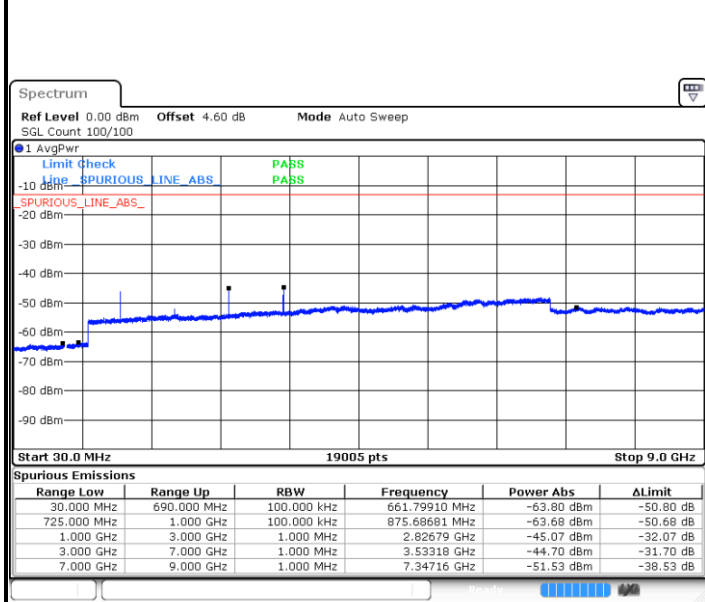

Date: 14.OCT.2018 05:24:50

LTE Band 12 / 5MHz

Lowest Channel / 64QAM

Middle Channel / 64QAM

Date: 14.OCT.2018 05:25:45

Date: 14.OCT.2018 05:26:39

Highest Channel / 64QAM

Date: 14.OCT.2018 05:27:34

LTE Band 12 / 10MHz

Lowest Channel / 64QAM

Date: 14.OCT.2018 05:28:28

Middle Channel / 64QAM

Date: 14.OCT.2018 05:29:23

Highest Channel / 64QAM

Date: 14.OCT.2018 05:30:17

LTE Band 26 / 1.4MHz

Lowest Channel / QPSK

Date: 16.OCT.2018 00:24:43

Lowest Channel / 16QAM

Date: 16.OCT.2018 00:25:31

Middle Channel / QPSK

Date: 16.OCT.2018 00:26:30

Middle Channel / 16QAM

Date: 16.OCT.2018 00:26:05

LTE Band 26 / 1.4MHz

Highest Channel / QPSK

Date: 16.OCT.2018 00:26:54

Highest Channel / 16QAM

Date: 16.OCT.2018 00:27:18

LTE Band 26 / 3MHz

Lowest Channel / QPSK

Date: 16.OCT.2018 00:31:30