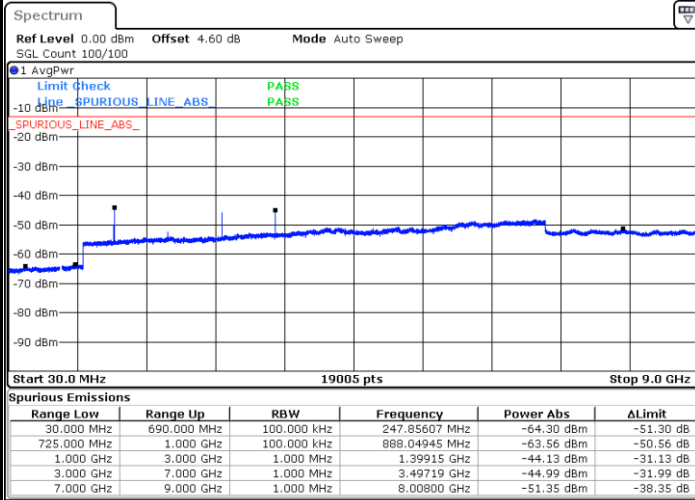

Date: 14.OCT.2018 03:21:18

Highest Channel / 16QAM

Date: 14.OCT.2018 03:22:12

LTE Band 12 / 1.4MHz

Lowest Channel / 64QAM

Middle Channel / 64QAM

Date: 14.OCT.2018 05:20:18

Date: 14.OCT.2018 05:21:12

Highest Channel / 64QAM

Date: 14.OCT.2018 05:22:07

LTE Band 12 / 3MHz

Lowest Channel / 64QAM

Middle Channel / 64QAM

Date: 14.OCT.2018 05:23:01

Date: 14.OCT.2018 05:23:56

Highest Channel / 64QAM

Date: 14.OCT.2018 05:24:50

LTE Band 12 / 5MHz

Lowest Channel / 64QAM

Middle Channel / 64QAM

Date: 14.OCT.2018 05:25:45

Date: 14.OCT.2018 05:26:39

Highest Channel / 64QAM

Date: 14.OCT.2018 05:27:34