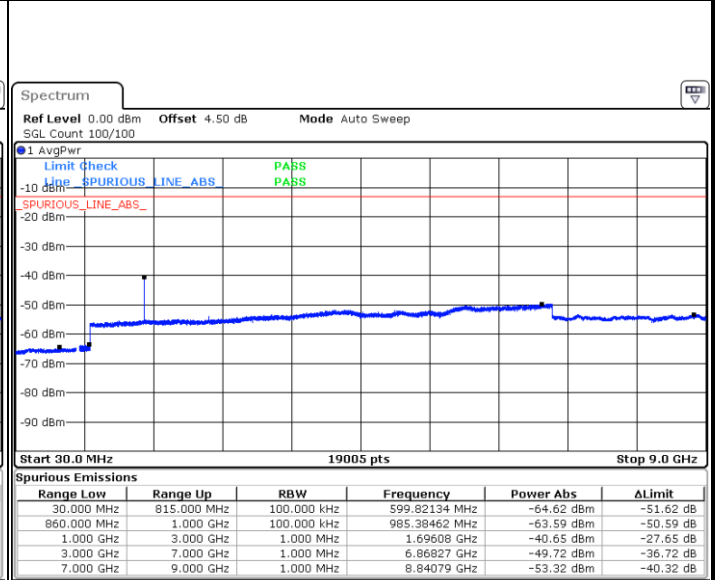

LTE Band 12 / 10MHz

Lowest Channel / 64QAM

Date: 14.OCT.2018 05:28:28

Middle Channel / 64QAM

Date: 14.OCT.2018 05:29:23

Highest Channel / 64QAM

Date: 14.OCT.2018 05:30:17

LTE Band 26 / 1.4MHz

Lowest Channel / QPSK

Date: 16.OCT.2018 00:24:43

Lowest Channel / 16QAM

Date: 16.OCT.2018 00:25:31

Middle Channel / QPSK

Date: 16.OCT.2018 00:26:30

Middle Channel / 16QAM

Date: 16.OCT.2018 00:26:05

LTE Band 26 / 1.4MHz

Highest Channel / QPSK

Date: 16.OCT.2018 00:26:54

Highest Channel / 16QAM

Date: 16.OCT.2018 00:27:18

LTE Band 26 / 3MHz

Lowest Channel / QPSK

Date: 16.OCT.2018 00:31:30

Lowest Channel / 16QAM

Date: 16.OCT.2018 00:32:01

LTE Band 26 / 3MHz

Middle Channel / QPSK

Date: 16.OCT.2018 00:33:55

Middle Channel / 16QAM

Date: 16.OCT.2018 00:33:30

Highest Channel / QPSK