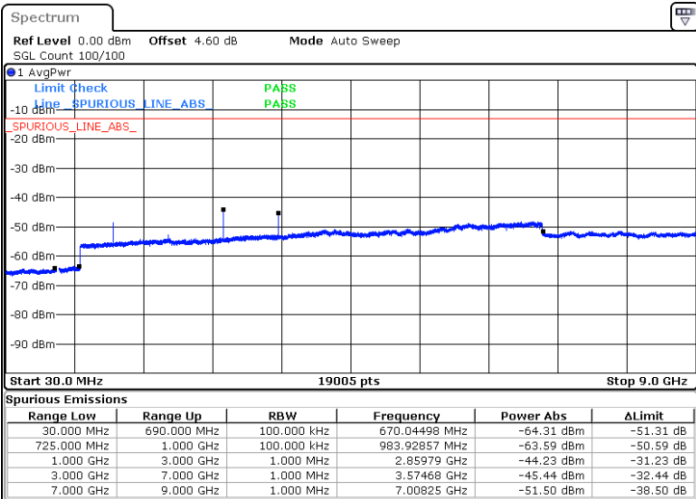

Date: 14.OCT.2018 03:21:18

Highest Channel / 16QAM

Date: 14.OCT.2018 03:22:12

LTE Band 12 / 1.4MHz

Lowest Channel / 64QAM

Middle Channel / 64QAM

Date: 14.OCT.2018 05:20:18

Date: 14.OCT.2018 05:21:12

Highest Channel / 64QAM

Date: 14.OCT.2018 05:22:07

LTE Band 12 / 3MHz

Lowest Channel / 64QAM

Middle Channel / 64QAM

Date: 14.OCT.2018 05:23:01

Date: 14.OCT.2018 05:23:56

Highest Channel / 64QAM