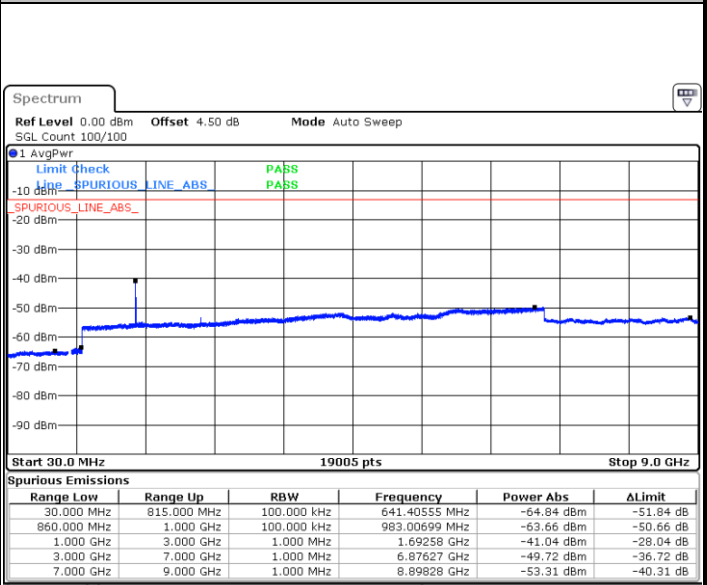

LTE Band 26 / 1.4MHz

Highest Channel / QPSK

Date: 16.OCT.2018 00:26:54

Highest Channel / 16QAM

Date: 16.OCT.2018 00:27:18

LTE Band 26 / 3MHz

Lowest Channel / QPSK

Date: 16.OCT.2018 00:31:30

Lowest Channel / 16QAM

Date: 16.OCT.2018 00:32:01

LTE Band 26 / 3MHz

Middle Channel / QPSK

Date: 16.OCT.2018 00:33:55

Middle Channel / 16QAM

Date: 16.OCT.2018 00:33:30

Highest Channel / QPSK

Date: 16.OCT.2018 00:34:28

Highest Channel / 16QAM

Date: 16.OCT.2018 00:43:13

LTE Band 26 / 5MHz

Lowest Channel / QPSK

Lowest Channel / 16QAM

Date: 16.OCT.2018 00:46:23

Date: 16.OCT.2018 00:46:47

Middle Channel / QPSK

Middle Channel / 16QAM

Date: 16.OCT.2018 00:47:40

Date: 16.OCT.2018 00:47:15

LTE Band 26 / 5MHz

Highest Channel / QPSK

Highest Channel / 16QAM

LTE Band 26 / 10MHz