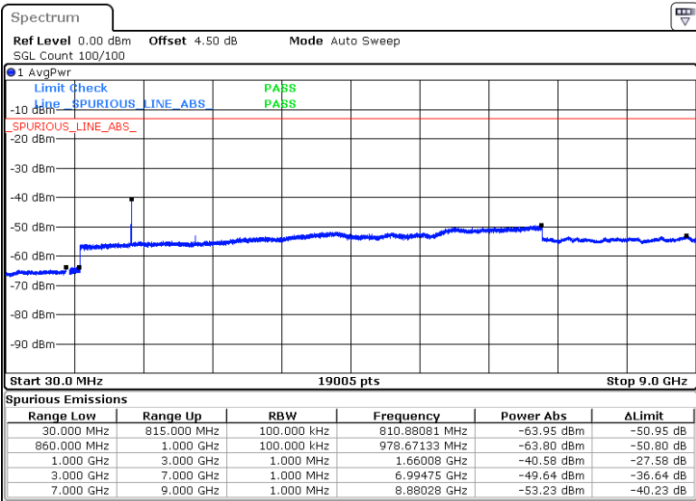

Lowest Channel / QPSK

Lowest Channel / 16QAM

LTE Band 26 / 10MHz

Middle Channel / QPSK

Date: 16.OCT.2018 01:04:56

Middle Channel / 16QAM

Date: 16.OCT.2018 01:04:33

Highest Channel / QPSK

Date: 16.OCT.2018 01:05:42

Highest Channel / 16QAM

Date: 16.OCT.2018 01:06:06

LTE Band 26 / 15MHz

Lowest Channel / QPSK

Lowest Channel / 16QAM

Date: 16.OCT.2018 01:14:35

Date: 16.OCT.2018 01:15:08

Middle Channel / QPSK

Middle Channel / 16QAM

Date: 16.OCT.2018 01:16:08

Date: 16.OCT.2018 01:15:43

LTE Band 26 / 15MHz

Highest Channel / QPSK

Highest Channel / 16QAM

Date: 16.OCT.2018 01:16:39

Date: 16.OCT.2018 01:17:09

LTE Band 26 / 1.4MHz

Lowest Channel / 64QAM

Middle Channel / 64QAM

Date: 16.OCT.2018 01:31:06

Date: 16.OCT.2018 01:31:34

Highest Channel / 64QAM

Date: 16.OCT.2018 01:31:58