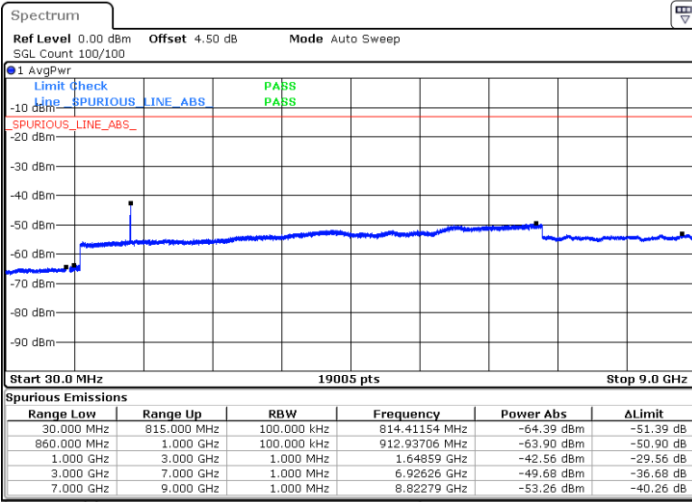

Date: 16.OCT.2018 01:05:42

Highest Channel / 16QAM

Date: 16.OCT.2018 01:06:06

LTE Band 26 / 15MHz

Lowest Channel / QPSK

Lowest Channel / 16QAM

Date: 16.OCT.2018 01:14:35

Date: 16.OCT.2018 01:15:08

Middle Channel / QPSK

Middle Channel / 16QAM

Date: 16.OCT.2018 01:16:08

Date: 16.OCT.2018 01:15:43

LTE Band 26 / 15MHz

Highest Channel / QPSK

Highest Channel / 16QAM

Date: 16.OCT.2018 01:16:39

Date: 16.OCT.2018 01:17:09

LTE Band 26 / 1.4MHz

Lowest Channel / 64QAM

Middle Channel / 64QAM

Date: 16.OCT.2018 01:31:06

Date: 16.OCT.2018 01:31:34

Highest Channel / 64QAM

Date: 16.OCT.2018 01:31:58