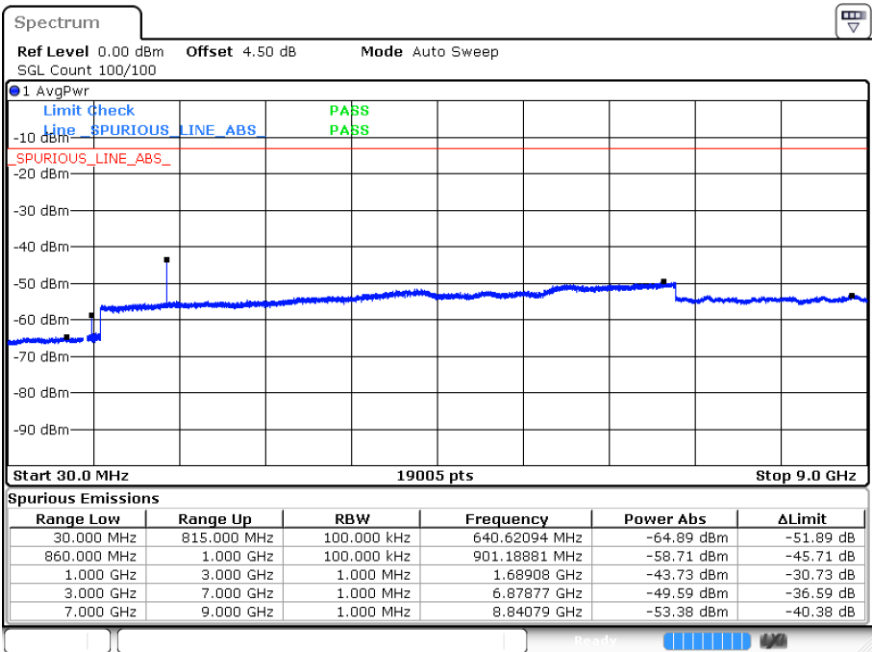

Date: 16.OCT.2018 01:17:09

LTE Band 26 / 1.4MHz

Lowest Channel / 64QAM

Middle Channel / 64QAM

Date: 16.OCT.2018 01:31:06

Date: 16.OCT.2018 01:31:34

Highest Channel / 64QAM

Date: 16.OCT.2018 01:31:58

LTE Band 26 / 3MHz

Highest Channel / 64QAM

LTE Band 26 / 5MHz

Lowest Channel / 64QAM

Middle Channel / 64QAM

Date: 16.OCT.2018 01:43:06

Date: 16.OCT.2018 01:43:31

Highest Channel / 64QAM

Date: 16.OCT.2018 01:43:55

LTE Band 26 / 10MHz

Lowest Channel / 64QAM

Middle Channel / 64QAM

Date: 16.OCT.2018 01:47:59

Date: 16.OCT.2018 01:48:26

Highest Channel / 64QAM

Date: 16.OCT.2018 01:48:50

LTE Band 26 / 15MHz

Lowest Channel / 64QAM

Middle Channel / 64QAM

Date: 16.OCT.2018 01:53:29

Date: 16.OCT.2018 01:54:37

Highest Channel / 64QAM

Date: 16.OCT.2018 01:55:02

LTE Band 26