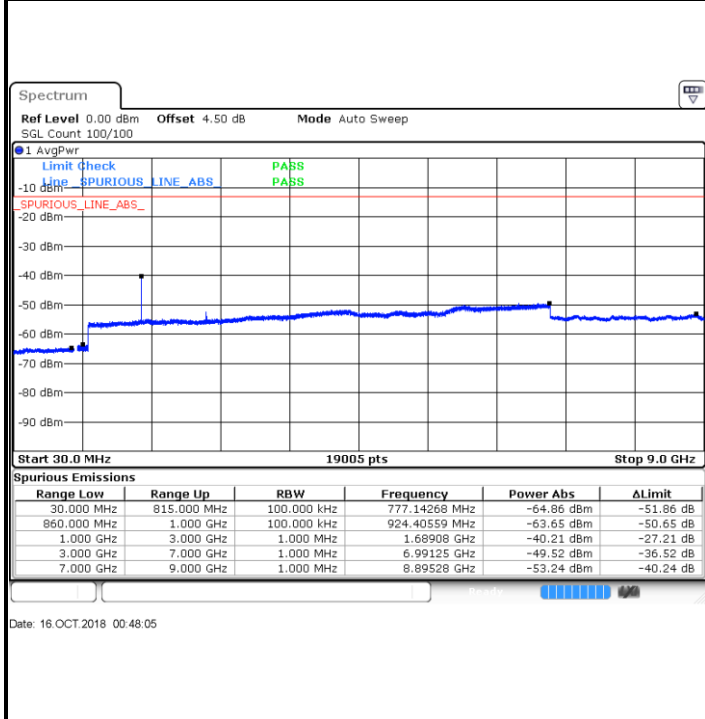

Date: 16.OCT.2018 00:34:28

Highest Channel / 16QAM

Date: 16.OCT.2018 00:43:13

LTE Band 26 / 5MHz

Lowest Channel / QPSK

Lowest Channel / 16QAM

Date: 16.OCT.2018 00:46:23

Date: 16.OCT.2018 00:46:47

Middle Channel / QPSK

Middle Channel / 16QAM

Date: 16.OCT.2018 00:47:40

Date: 16.OCT.2018 00:47:15

LTE Band 26 / 5MHz

Highest Channel / QPSK

Highest Channel / 16QAM

LTE Band 26 / 10MHz

Lowest Channel / QPSK

Lowest Channel / 16QAM

LTE Band 26 / 10MHz

Middle Channel / QPSK

Date: 16.OCT.2018 01:04:56

Middle Channel / 16QAM

Date: 16.OCT.2018 01:04:33

Highest Channel / QPSK