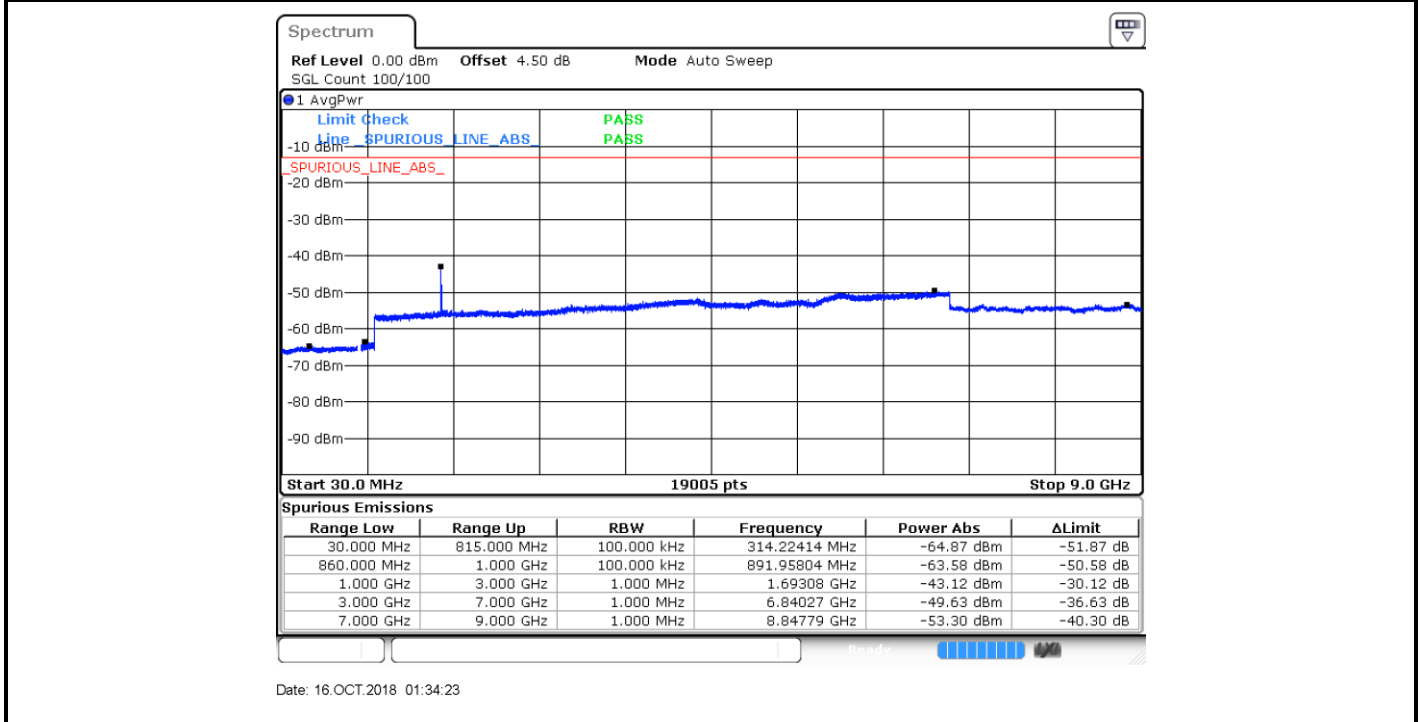

Middle Channel / QPSK

Middle Channel / 16QAM

Date: 16.OCT.2018 01:16:08

Date: 16.OCT.2018 01:15:43

LTE Band 26 / 15MHz

Highest Channel / QPSK

Highest Channel / 16QAM

Date: 16.OCT.2018 01:16:39

Date: 16.OCT.2018 01:17:09

LTE Band 26 / 1.4MHz

Lowest Channel / 64QAM

Middle Channel / 64QAM

Date: 16.OCT.2018 01:31:06

Date: 16.OCT.2018 01:31:34

Highest Channel / 64QAM

Date: 16.OCT.2018 01:31:58

LTE Band 26 / 3MHz

Highest Channel / 64QAM

LTE Band 26 / 5MHz

Lowest Channel / 64QAM

Middle Channel / 64QAM

Date: 16.OCT.2018 01:43:06

Date: 16.OCT.2018 01:43:31

Highest Channel / 64QAM

Date: 16.OCT.2018 01:43:55

LTE Band 26 / 10MHz

Lowest Channel / 64QAM

Middle Channel / 64QAM

Date: 16.OCT.2018 01:47:59

Date: 16.OCT.2018 01:48:26

Highest Channel / 64QAM

Date: 16.OCT.2018 01:48:50