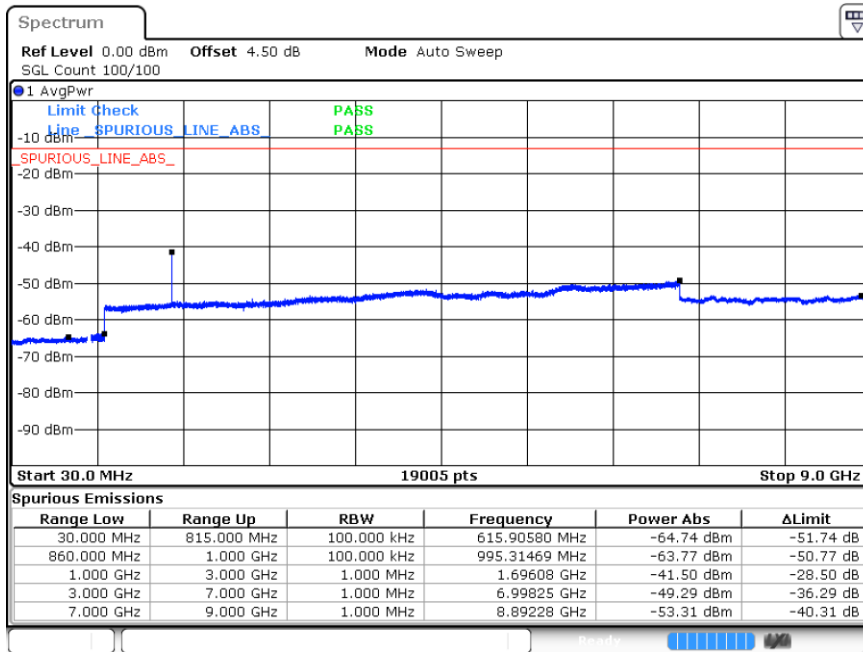

Middle Channel / QPSK

Middle Channel / 16QAM

Date: 16.OCT.2018 01:16:08

Date: 16.OCT.2018 01:15:43

LTE Band 26 / 15MHz

Highest Channel / QPSK

Highest Channel / 16QAM

Date: 16.OCT.2018 01:16:39

Date: 16.OCT.2018 01:17:09

LTE Band 26 / 1.4MHz

Lowest Channel / 64QAM

Middle Channel / 64QAM

Date: 16.OCT.2018 01:31:06

Date: 16.OCT.2018 01:31:34

Highest Channel / 64QAM

Date: 16.OCT.2018 01:31:58

LTE Band 26 / 3MHz

Highest Channel / 64QAM

LTE Band 26 / 5MHz

Lowest Channel / 64QAM

Middle Channel / 64QAM

Date: 16.OCT.2018 01:43:06

Date: 16.OCT.2018 01:43:31

Highest Channel / 64QAM

Date: 16.OCT.2018 01:43:55

LTE Band 26 / 10MHz

Lowest Channel / 64QAM

Middle Channel / 64QAM

Date: 16.OCT.2018 01:47:59

Date: 16.OCT.2018 01:48:26

Highest Channel / 64QAM

Date: 16.OCT.2018 01:48:50