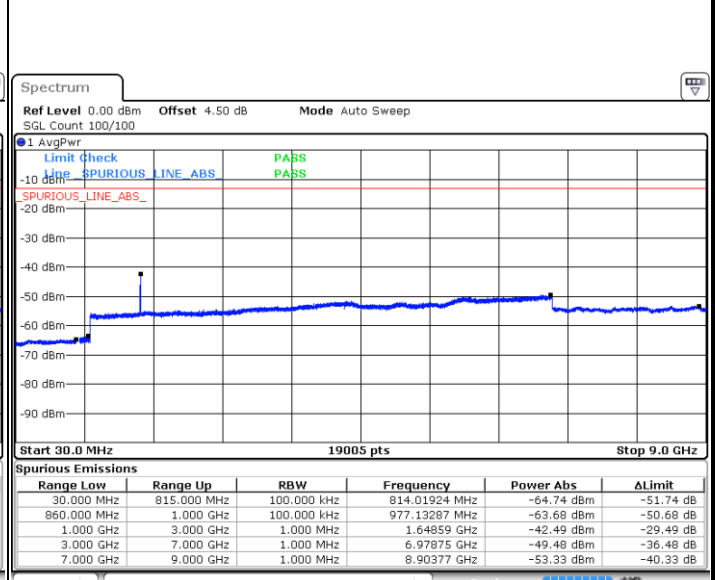

LTE Band 26 / 1.4MHz

Highest Channel / QPSK

Date: 16.OCT.2018 00:26:54

Highest Channel / 16QAM

Date: 16.OCT.2018 00:27:18

LTE Band 26 / 3MHz

Lowest Channel / QPSK

Date: 16.OCT.2018 00:31:30

Lowest Channel / 16QAM

Date: 16.OCT.2018 00:32:01

LTE Band 26 / 3MHz

Middle Channel / QPSK

Date: 16.OCT.2018 00:33:55

Middle Channel / 16QAM

Date: 16.OCT.2018 00:33:30

Highest Channel / QPSK

Date: 16.OCT.2018 00:34:28

Highest Channel / 16QAM

Date: 16.OCT.2018 00:43:13

LTE Band 26 / 5MHz

Lowest Channel / QPSK

Lowest Channel / 16QAM

Date: 16.OCT.2018 00:46:23

Date: 16.OCT.2018 00:46:47