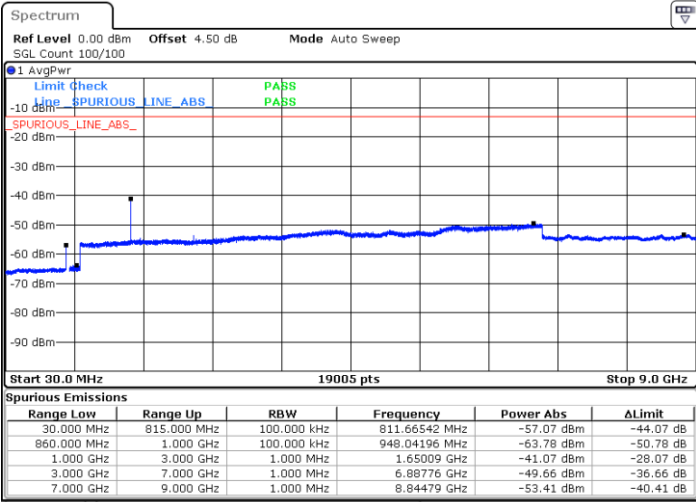

Lowest Channel / QPSK

Lowest Channel / 16QAM

LTE Band 26 / 10MHz

Middle Channel / QPSK

Date: 16.OCT.2018 01:04:56

Middle Channel / 16QAM

Date: 16.OCT.2018 01:04:33

Highest Channel / QPSK

Date: 16.OCT.2018 01:05:42

Highest Channel / 16QAM

Date: 16.OCT.2018 01:06:06

LTE Band 26 / 15MHz

Lowest Channel / QPSK

Lowest Channel / 16QAM

Date: 16.OCT.2018 01:14:35

Date: 16.OCT.2018 01:15:08

Middle Channel / QPSK

Middle Channel / 16QAM

Date: 16.OCT.2018 01:16:08

Date: 16.OCT.2018 01:15:43

LTE Band 26 / 15MHz

Highest Channel / QPSK

Highest Channel / 16QAM

Date: 16.OCT.2018 01:16:39