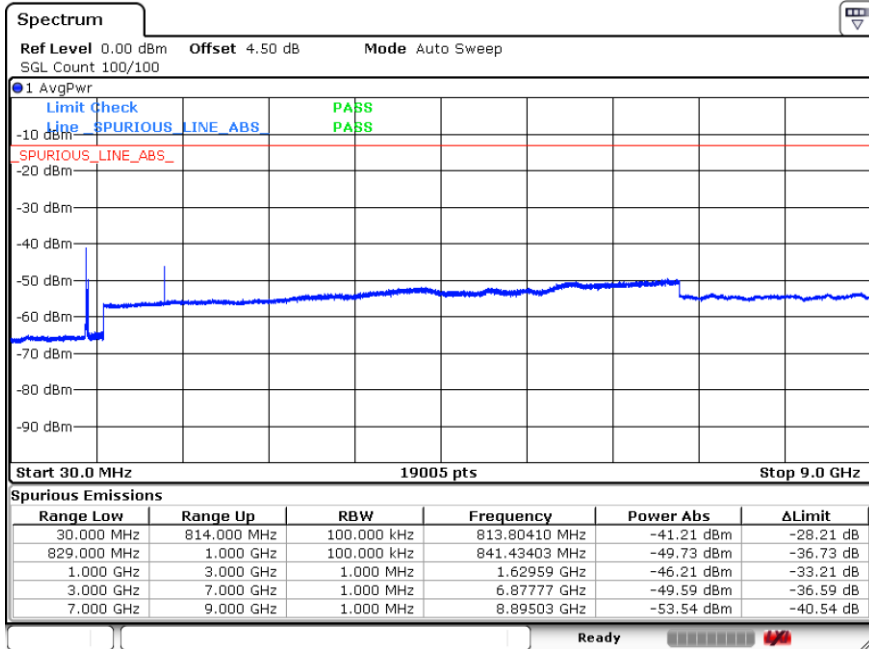

Date: 16.OCT.2018 01:43:55

LTE Band 26 / 10MHz

Lowest Channel / 64QAM

Middle Channel / 64QAM

Date: 16.OCT.2018 01:47:59

Date: 16.OCT.2018 01:48:26

Highest Channel / 64QAM

Date: 16.OCT.2018 01:48:50

LTE Band 26 / 15MHz

Lowest Channel / 64QAM

Middle Channel / 64QAM

Date: 16.OCT.2018 01:53:29

Date: 16.OCT.2018 01:54:37

Highest Channel / 64QAM

Date: 16.OCT.2018 01:55:02

LTE Band 26

CH26765 / QPSK

CH26765 / 64QAM

Date: 8.NOV.2018 21:42:56

Date: 9.NOV.2018 09:43:49

CH26765 / 16QAM

Date: 8.NOV.2018 21:42:11

LTE Band 41 / 5MHz

Lowest Channel / QPSK

Ready [Progress Bar] [Signal Icon]

Date: 16.OCT.2018 21:59:45

Lowest Channel / 16QAM

Ready [Progress Bar] [Signal Icon]

Date: 16.OCT.2018 22:00:32

Middle Channel / QPSK

Ready [Progress Bar] [Signal Icon]

Date: 16.OCT.2018 21:58:52