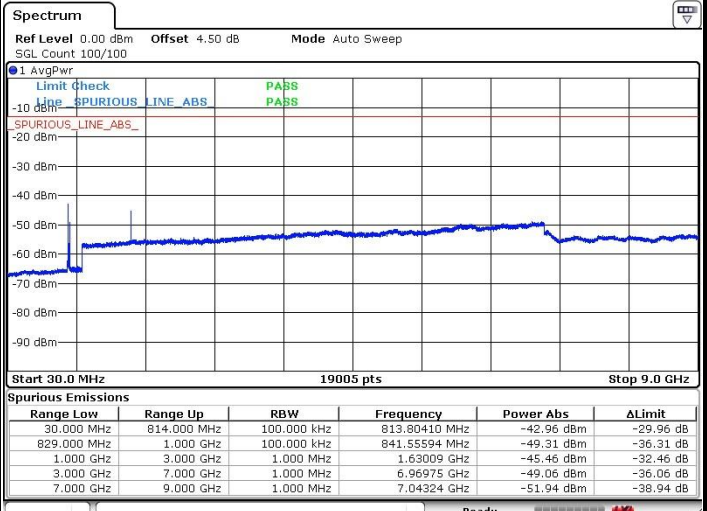

LTE Band 26

CH26765 / QPSK

CH26765 / 64QAM

Date: 8.NOV.2018 21:42:56

Date: 9.NOV.2018 09:43:49