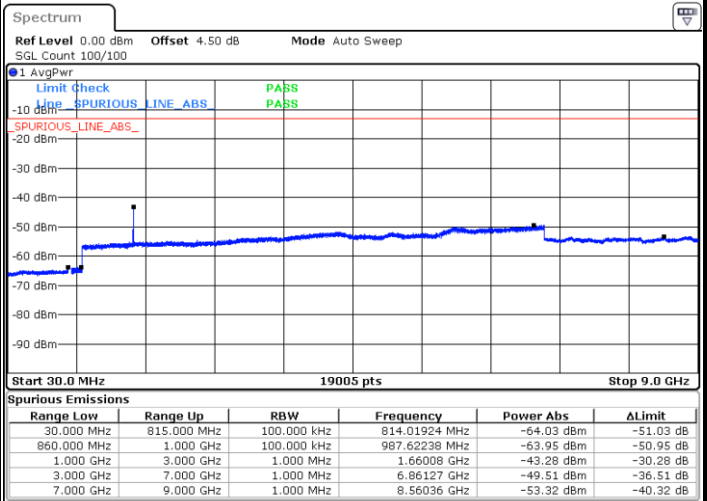

Lowest Channel / QPSK

Lowest Channel / 16QAM

LTE Band 26 / 10MHz

Middle Channel / QPSK

Date: 16.OCT.2018 01:04:56

Middle Channel / 16QAM

Date: 16.OCT.2018 01:04:33

Highest Channel / QPSK

Date: 16.OCT.2018 01:05:42

Highest Channel / 16QAM

Date: 16.OCT.2018 01:06:06

LTE Band 26 / 15MHz

Lowest Channel / QPSK

Lowest Channel / 16QAM

Date: 16.OCT.2018 01:14:35

Date: 16.OCT.2018 01:15:08

Middle Channel / QPSK

Middle Channel / 16QAM

Date: 16.OCT.2018 01:16:08

Date: 16.OCT.2018 01:15:43

LTE Band 26 / 15MHz

Highest Channel / QPSK

Highest Channel / 16QAM

Date: 16.OCT.2018 01:16:39

Date: 16.OCT.2018 01:17:09

LTE Band 26 / 1.4MHz

Lowest Channel / 64QAM

Middle Channel / 64QAM

Date: 16.OCT.2018 01:31:06

Date: 16.OCT.2018 01:31:34

Highest Channel / 64QAM

Date: 16.OCT.2018 01:31:58