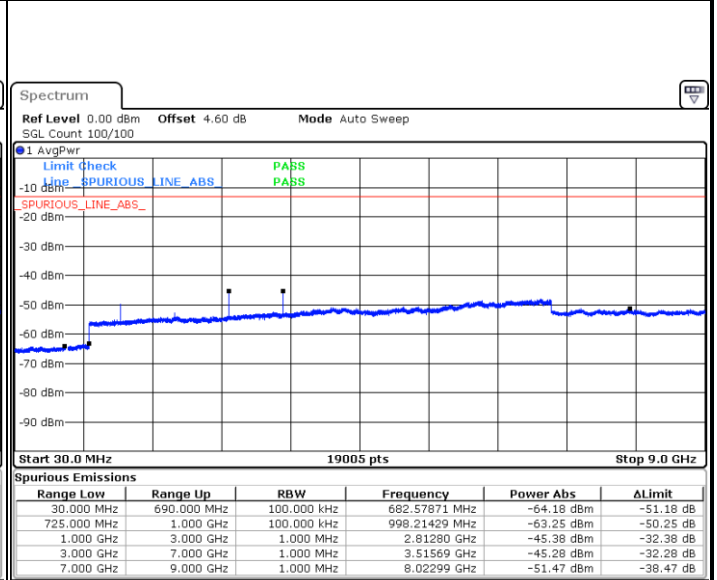

Highest Channel / 64QAM

Date: 14.OCT.2018 05:22:07

LTE Band 12 / 3MHz

Lowest Channel / 64QAM

Middle Channel / 64QAM

Date: 14.OCT.2018 05:23:01

Date: 14.OCT.2018 05:23:56

Highest Channel / 64QAM

Date: 14.OCT.2018 05:24:50

LTE Band 12 / 5MHz

Lowest Channel / 64QAM

Middle Channel / 64QAM

Date: 14.OCT.2018 05:25:45

Date: 14.OCT.2018 05:26:39

Highest Channel / 64QAM

Date: 14.OCT.2018 05:27:34

LTE Band 12 / 10MHz

Lowest Channel / 64QAM

Date: 14.OCT.2018 05:28:28

Middle Channel / 64QAM

Date: 14.OCT.2018 05:29:23

Highest Channel / 64QAM

Date: 14.OCT.2018 05:30:17

LTE Band 26 / 1.4MHz