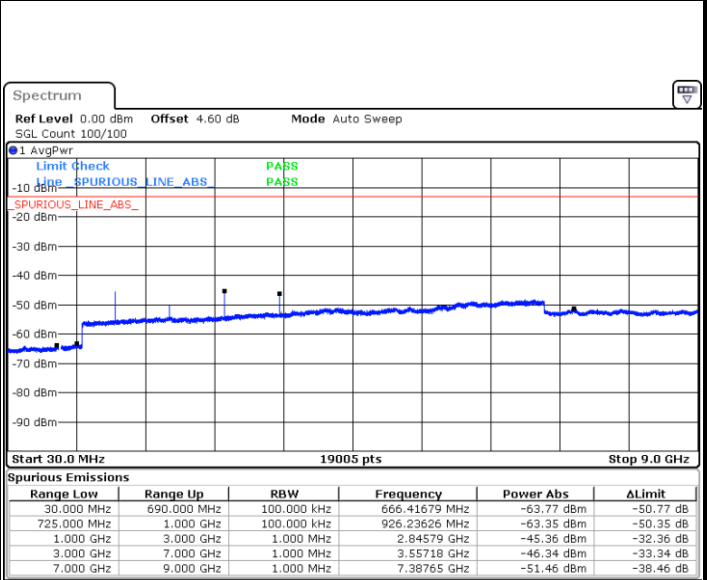

LTE Band 12 / 5MHz

Highest Channel / QPSK

Date: 14.OCT.2018 03:04:54

Highest Channel / 16QAM

Date: 14.OCT.2018 03:05:48

LTE Band 12 / 10MHz

Lowest Channel / QPSK

Date: 14.OCT.2018 03:17:41

Lowest Channel / 16QAM

Date: 14.OCT.2018 03:18:35

LTE Band 12 / 10MHz

Middle Channel / QPSK

Date: 14.OCT.2018 03:20:24

Middle Channel / 16QAM

Date: 14.OCT.2018 03:19:29

Highest Channel / QPSK

Date: 14.OCT.2018 03:21:18

Highest Channel / 16QAM

Date: 14.OCT.2018 03:22:12

LTE Band 12 / 1.4MHz

Lowest Channel / 64QAM

Middle Channel / 64QAM

Date: 14.OCT.2018 05:20:18

Date: 14.OCT.2018 05:21:12