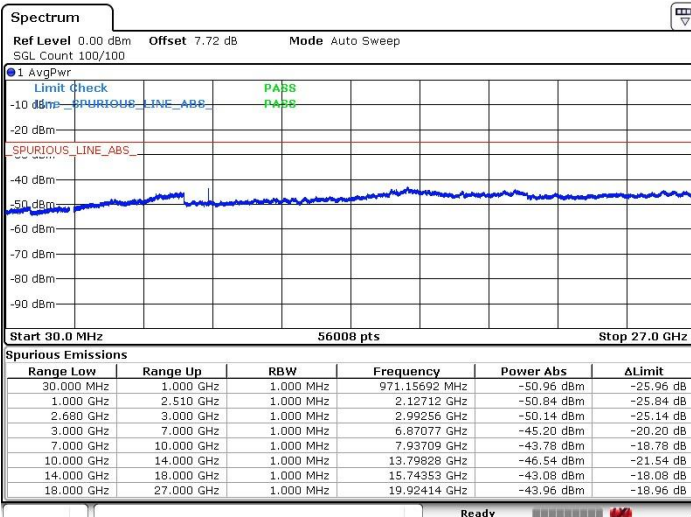

Middle Channel / 16QAM

Ready [Progress Bar] [Signal Icon]

Date: 16.OCT.2018 21:57:08

LTE Band 41 / 5MHz

Highest Channel / QPSK

LTE Band 41 / 10MHz

Lowest Channel / QPSK

LTE Band 41 / 10MHz

Lowest Channel / 16QAM

LTE Band 41 / 10MHz

Lowest Channel / 16QAM

LTE Band 41 / 10MHz

Middle Channel / QPSK

Middle Channel / 16QAM

Date: 16.OCT.2018 22:05:14

Date: 16.OCT.2018 22:06:11

Highest Channel / QPSK

Highest Channel / 16QAM

Date: 16.OCT.2018 22:10:34

Date: 16.OCT.2018 22:11:25