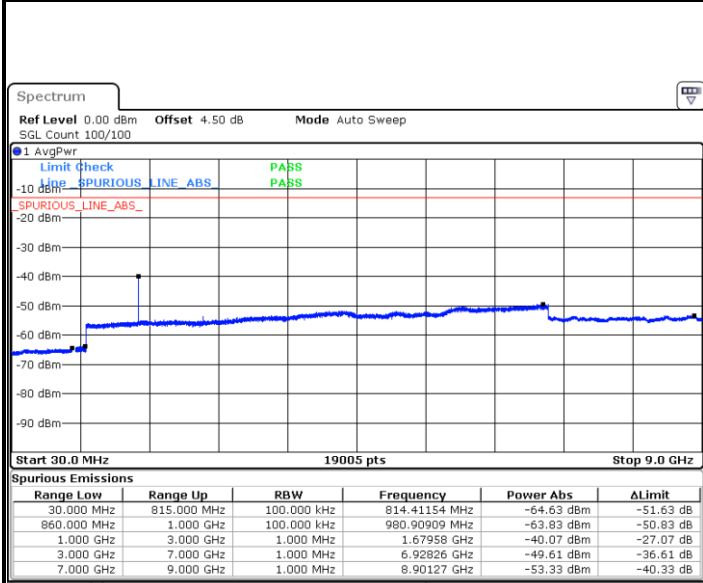

Middle Channel / QPSK

Middle Channel / 16QAM

Date: 16.OCT.2018 00:47:40

Date: 16.OCT.2018 00:47:15

LTE Band 26 / 5MHz

Highest Channel / QPSK

Highest Channel / 16QAM

LTE Band 26 / 10MHz

Lowest Channel / QPSK

Lowest Channel / 16QAM

LTE Band 26 / 10MHz

Middle Channel / QPSK

Date: 16.OCT.2018 01:04:56

Middle Channel / 16QAM

Date: 16.OCT.2018 01:04:33

Highest Channel / QPSK

Date: 16.OCT.2018 01:05:42

Highest Channel / 16QAM

Date: 16.OCT.2018 01:06:06

LTE Band 26 / 15MHz

Lowest Channel / QPSK

Lowest Channel / 16QAM

Date: 16.OCT.2018 01:14:35

Date: 16.OCT.2018 01:15:08

Middle Channel / QPSK

Middle Channel / 16QAM

Date: 16.OCT.2018 01:16:08

Date: 16.OCT.2018 01:15:43

LTE Band 26 / 15MHz

Highest Channel / QPSK

Highest Channel / 16QAM

Date: 16.OCT.2018 01:16:39