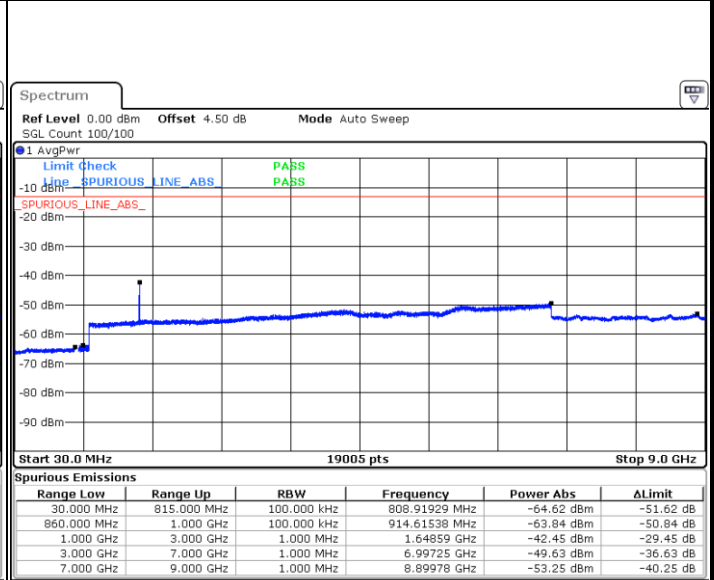

Lowest Channel / 16QAM

Date: 16.OCT.2018 00:25:31