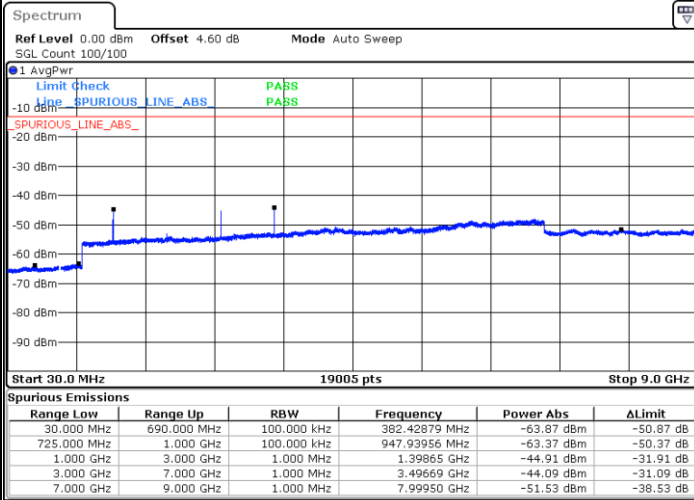

Date: 14.OCT.2018 03:21:18

Highest Channel / 16QAM

Date: 14.OCT.2018 03:22:12

LTE Band 12 / 1.4MHz

Lowest Channel / 64QAM

Middle Channel / 64QAM

Date: 14.OCT.2018 05:20:18

Date: 14.OCT.2018 05:21:12

Highest Channel / 64QAM

Date: 14.OCT.2018 05:22:07

LTE Band 12 / 3MHz

Lowest Channel / 64QAM

Middle Channel / 64QAM

Date: 14.OCT.2018 05:23:01

Date: 14.OCT.2018 05:23:56

Highest Channel / 64QAM

Date: 14.OCT.2018 05:24:50

LTE Band 12 / 5MHz

Lowest Channel / 64QAM

Middle Channel / 64QAM

Date: 14.OCT.2018 05:25:45

Date: 14.OCT.2018 05:26:39

Highest Channel / 64QAM

Date: 14.OCT.2018 05:27:34