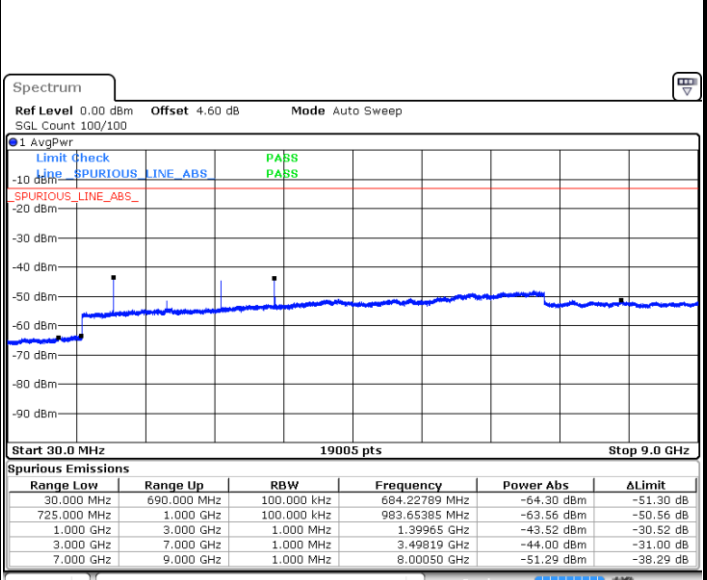

LTE Band 12 / 5MHz

Highest Channel / QPSK

Date: 14.OCT.2018 03:04:54

Highest Channel / 16QAM

Date: 14.OCT.2018 03:05:48

LTE Band 12 / 10MHz

Lowest Channel / QPSK

Date: 14.OCT.2018 03:17:41

Lowest Channel / 16QAM

Date: 14.OCT.2018 03:18:35

LTE Band 12 / 10MHz

Middle Channel / QPSK

Date: 14.OCT.2018 03:20:24

Middle Channel / 16QAM

Date: 14.OCT.2018 03:19:29

Highest Channel / QPSK

Date: 14.OCT.2018 03:21:18

Highest Channel / 16QAM

Date: 14.OCT.2018 03:22:12

LTE Band 12 / 1.4MHz

Lowest Channel / 64QAM

Middle Channel / 64QAM

Date: 14.OCT.2018 05:20:18

Date: 14.OCT.2018 05:21:12