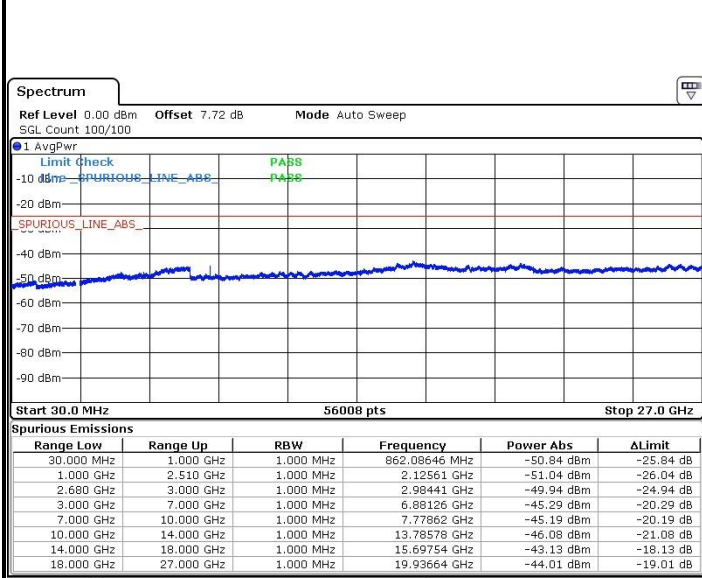

LTE Band 26 / 15MHz

Lowest Channel / 64QAM

Middle Channel / 64QAM

Date: 16.OCT.2018 01:53:29

Date: 16.OCT.2018 01:54:37

Highest Channel / 64QAM

Date: 16.OCT.2018 01:55:02

LTE Band 26

Ready [Progress Bar] [Signal Icon]

Date: 16.OCT.2018 21:59:45

Lowest Channel / 16QAM

Ready [Progress Bar] [Signal Icon]

Date: 16.OCT.2018 22:00:32

Middle Channel / QPSK

Ready [Progress Bar] [Signal Icon]

Date: 16.OCT.2018 21:58:52

Middle Channel / 16QAM

Ready [Progress Bar] [Signal Icon]

Date: 16.OCT.2018 21:57:08

LTE Band 41 / 5MHz

Highest Channel / QPSK

LTE Band 41 / 10MHz

Lowest Channel / QPSK

LTE Band 41 / 10MHz