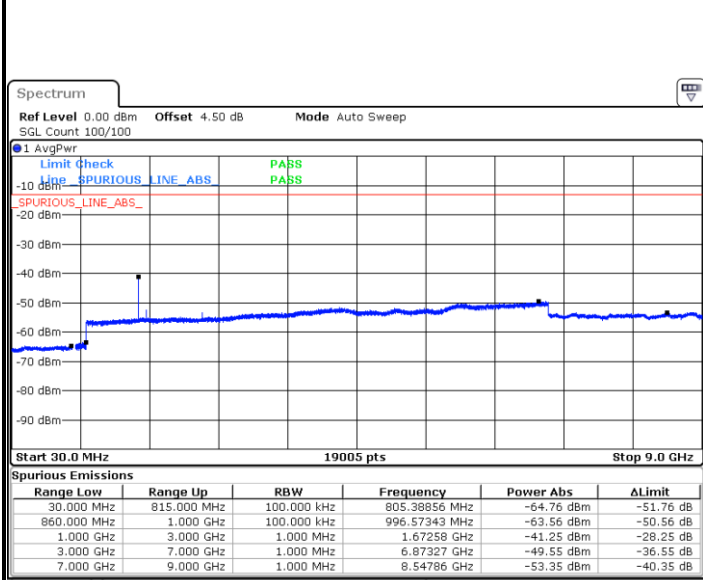

LTE Band 12 / 10MHz

Lowest Channel / 64QAM

Date: 14.OCT.2018 05:28:28

Middle Channel / 64QAM

Date: 14.OCT.2018 05:29:23

Highest Channel / 64QAM

Date: 14.OCT.2018 05:30:17

LTE Band 26 / 1.4MHz

Lowest Channel / QPSK

Date: 16.OCT.2018 00:24:43

Lowest Channel / 16QAM

Date: 16.OCT.2018 00:25:31

Middle Channel / QPSK

Date: 16.OCT.2018 00:26:30

Middle Channel / 16QAM

Date: 16.OCT.2018 00:26:05

LTE Band 26 / 1.4MHz

Highest Channel / QPSK

Date: 16.OCT.2018 00:26:54

Highest Channel / 16QAM

Date: 16.OCT.2018 00:27:18

LTE Band 26 / 3MHz

Lowest Channel / QPSK

Date: 16.OCT.2018 00:31:30

Lowest Channel / 16QAM

Date: 16.OCT.2018 00:32:01

LTE Band 26 / 3MHz

Middle Channel / QPSK

Date: 16.OCT.2018 00:33:55

Middle Channel / 16QAM

Date: 16.OCT.2018 00:33:30

Highest Channel / QPSK