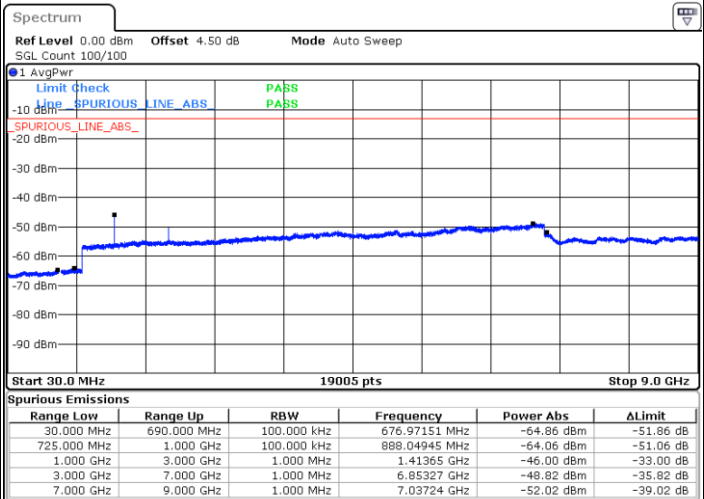

Date: 2 JUN 2017 14:22:21

Highest Channel / 16QAM

Date: 2 JUN 2017 14:23:16

LTE Band 17 / 10MHz

Lowest Channel / QPSK

Date: 2 JUN 2017 14:29:20

Lowest Channel / 16QAM

Date: 2 JUN 2017 14:30:14

LTE Band 17 / 10MHz

Middle Channel / QPSK

Middle Channel / 16QAM

Date: 2 JUN 2017 14:31:49

Date: 2 JUN 2017 14:32:43

Highest Channel / QPSK

Highest Channel / 16QAM

Date: 2 JUN 2017 14:38:48

Date: 2 JUN 2017 14:39:42

LTE Band 26 / 1.4MHz

Lowest Channel / QPSK

Lowest Channel / 16QAM

Date: 2 JUN 2017 17:06:27

Date: 2 JUN 2017 16:59:17

Middle Channel / QPSK

Middle Channel / 16QAM

Date: 2 JUN 2017 17:07:06

Date: 2 JUN 2017 17:07:38

LTE Band 26 / 1.4MHz

Highest Channel / QPSK

Highest Channel / 16QAM

Date: 2 JUN 2017 17:18:21

Date: 2 JUN 2017 17:17:42

LTE Band 26 / 3MHz