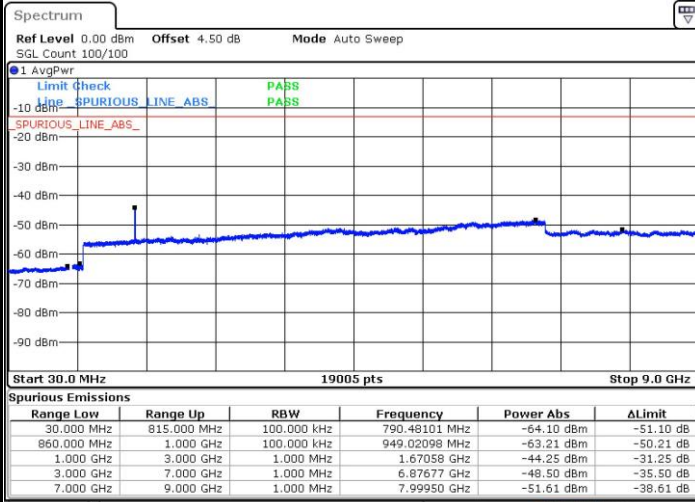

LTE Band 5 / 3MHz

Middle Channel / QPSK

Middle Channel / 16QAM

Date: 1 JUN 2017 19:23:15

Date: 1 JUN 2017 19:24:11

Highest Channel / QPSK

Highest Channel / 16QAM

Date: 1 JUN 2017 19:32:25

Date: 1 JUN 2017 19:33:21

LTE Band 5 / 5MHz

Lowest Channel / QPSK

Lowest Channel / 16QAM

Date: 1 JUN 2017 19:41:34

Date: 1 JUN 2017 19:42:30

Middle Channel / QPSK

Middle Channel / 16QAM

Date: 1 JUN 2017 19:44:09

Date: 1 JUN 2017 19:45:05

LTE Band 5 / 5MHz

Highest Channel / QPSK

Date: 1 JUN 2017 19:53:18

Highest Channel / 16QAM

Date: 1 JUN 2017 19:54:14

LTE Band 5 / 10MHz