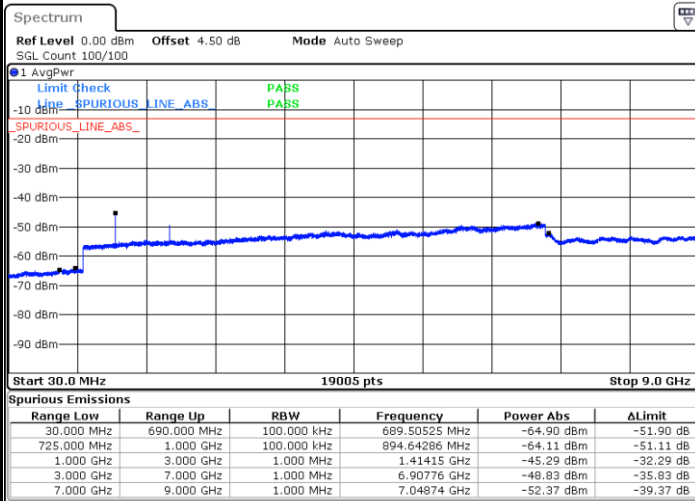

Lowest Channel / QPSK

Date: 2 JUN 2017 10:35:07

Lowest Channel / 16QAM

Date: 2 JUN 2017 10:36:01

LTE Band 7 / 20MHz

Middle Channel / QPSK

Middle Channel / 16QAM

Date: 2 JUN 2017 10:37:49

Date: 2 JUN 2017 10:36:55

Highest Channel / QPSK

Highest Channel / 16QAM

Date: 2 JUN 2017 10:38:43

Date: 2 JUN 2017 10:39:37

LTE Band 12 / 1.4MHz

Lowest Channel / QPSK

Lowest Channel / 16QAM

Date: 2 JUN 2017 11:26:08

Date: 2 JUN 2017 11:27:03

Middle Channel / QPSK

Middle Channel / 16QAM

Date: 2 JUN 2017 11:28:52

Date: 2 JUN 2017 11:27:57

LTE Band 12 / 1.4MHz

Highest Channel / QPSK