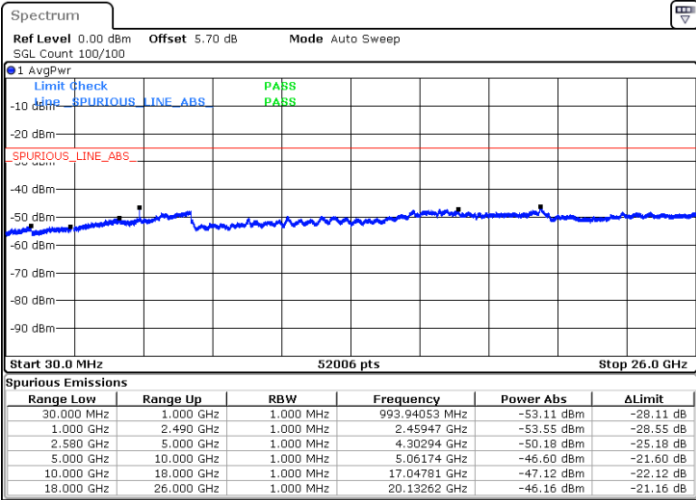

Date: 2 JUN 2017 09:45:40

Date: 2 JUN 2017 09:46:34

Middle Channel / QPSK

Middle Channel / 16QAM

Date: 2 JUN 2017 09:48:22

Date: 2 JUN 2017 09:47:28

LTE Band 7 / 5MHz

Highest Channel / QPSK

Date: 2 JUN 2017 09:49:16

Highest Channel / 16QAM

Date: 2 JUN 2017 09:50:10

LTE Band 7 / 10MHz

Lowest Channel / QPSK

Date: 2 JUN 2017 10:02:09

Lowest Channel / 16QAM

Date: 2 JUN 2017 10:03:03

LTE Band 7 / 10MHz

Middle Channel / QPSK

Middle Channel / 16QAM

Date: 2 JUN 2017 10:04:51

Date: 2 JUN 2017 10:03:57

Highest Channel / QPSK

Highest Channel / 16QAM

Date: 2 JUN 2017 10:05:45

Date: 2 JUN 2017 10:06:39

LTE Band 7 / 15MHz

Lowest Channel / QPSK

Lowest Channel / 16QAM

Date: 2 JUN 2017 10:18:38

Date: 2 JUN 2017 10:19:32

Middle Channel / QPSK

Middle Channel / 16QAM