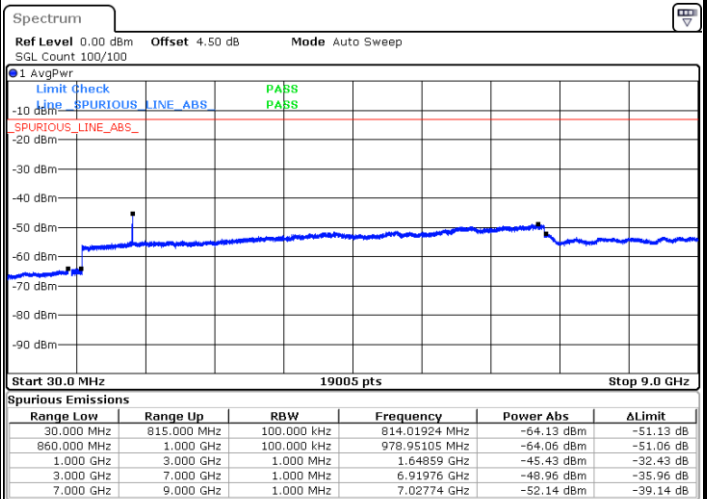

Date: 2 JUN 2017 14:39:42

LTE Band 26 / 1.4MHz

Lowest Channel / QPSK

Lowest Channel / 16QAM

Date: 2 JUN 2017 17:06:27

Date: 2 JUN 2017 16:59:17

Middle Channel / QPSK

Middle Channel / 16QAM

Date: 2 JUN 2017 17:07:06

Date: 2 JUN 2017 17:07:38

LTE Band 26 / 1.4MHz

Highest Channel / QPSK

Highest Channel / 16QAM

Date: 2 JUN 2017 17:18:21

Date: 2 JUN 2017 17:17:42

LTE Band 26 / 3MHz

Lowest Channel / QPSK

Lowest Channel / 16QAM

Date: 2 JUN 2017 17:58:04

Date: 2 JUN 2017 17:58:40

LTE Band 26 / 3MHz

Middle Channel / QPSK

Date: 2 JUN 2017 17:59:44

Middle Channel / 16QAM