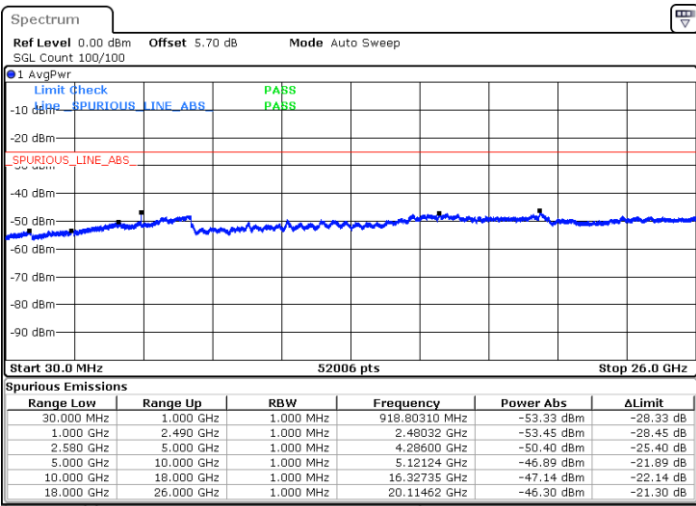

Date: 2 JUN 2017 09:49:16

Highest Channel / 16QAM

Date: 2 JUN 2017 09:50:10

LTE Band 7 / 10MHz

Lowest Channel / QPSK

Date: 2 JUN 2017 10:02:09

Lowest Channel / 16QAM

Date: 2 JUN 2017 10:03:03

LTE Band 7 / 10MHz

Middle Channel / QPSK

Middle Channel / 16QAM

Date: 2 JUN 2017 10:04:51

Date: 2 JUN 2017 10:03:57

Highest Channel / QPSK

Highest Channel / 16QAM

Date: 2 JUN 2017 10:05:45

Date: 2 JUN 2017 10:06:39

LTE Band 7 / 15MHz

Lowest Channel / QPSK

Lowest Channel / 16QAM

Date: 2 JUN 2017 10:18:38

Date: 2 JUN 2017 10:19:32

Middle Channel / QPSK

Middle Channel / 16QAM