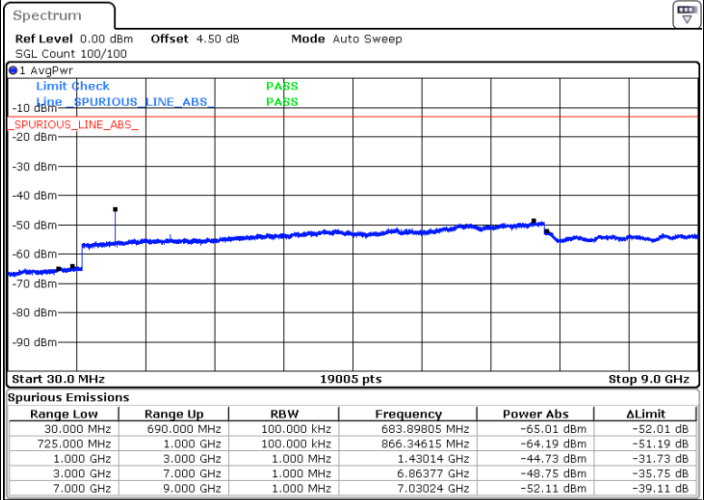

Date: 2 JUN 2017 10:36:55

Highest Channel / QPSK

Highest Channel / 16QAM

Date: 2 JUN 2017 10:38:43

Date: 2 JUN 2017 10:39:37

LTE Band 12 / 1.4MHz

Lowest Channel / QPSK

Lowest Channel / 16QAM

Date: 2 JUN 2017 11:26:08

Date: 2 JUN 2017 11:27:03

Middle Channel / QPSK

Middle Channel / 16QAM

Date: 2 JUN 2017 11:28:52

Date: 2 JUN 2017 11:27:57

LTE Band 12 / 1.4MHz

Highest Channel / QPSK

Highest Channel / 16QAM

Date: 2 JUN 2017 11:29:46

Date: 2 JUN 2017 11:30:41

LTE Band 12 / 3MHz

Lowest Channel / QPSK

Lowest Channel / 16QAM

Date: 2 JUN 2017 11:42:36

Date: 2 JUN 2017 11:43:30