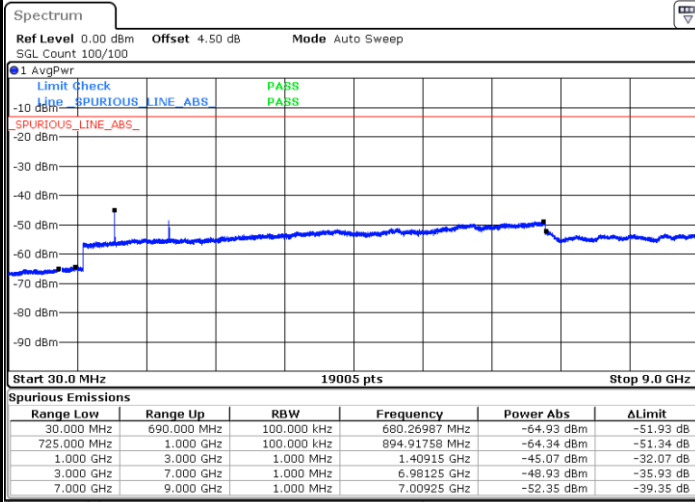

Lowest Channel / QPSK

Date: 2 JUN 2017 12:15:30

Lowest Channel / 16QAM

Date: 2 JUN 2017 12:16:25

LTE Band 12 / 10MHz

Middle Channel / QPSK

Middle Channel / 16QAM

Date: 2 JUN 2017 12:18:14

Date: 2 JUN 2017 12:17:19

Highest Channel / QPSK

Highest Channel / 16QAM

Date: 2 JUN 2017 12:19:08

Date: 2 JUN 2017 12:20:03

LTE Band 17 / 5MHz

Lowest Channel / QPSK

Lowest Channel / 16QAM

Date: 2 JUN 2017 14:12:53

Date: 2 JUN 2017 14:13:47

Middle Channel / QPSK

Middle Channel / 16QAM

Date: 2 JUN 2017 14:15:22

Date: 2 JUN 2017 14:16:16

LTE Band 17 / 5MHz

Highest Channel / QPSK

Date: 2 JUN 2017 14:22:21

Highest Channel / 16QAM

Date: 2 JUN 2017 14:23:16

LTE Band 17 / 10MHz

Lowest Channel / QPSK

Date: 2 JUN 2017 14:29:20

Lowest Channel / 16QAM

Date: 2 JUN 2017 14:30:14