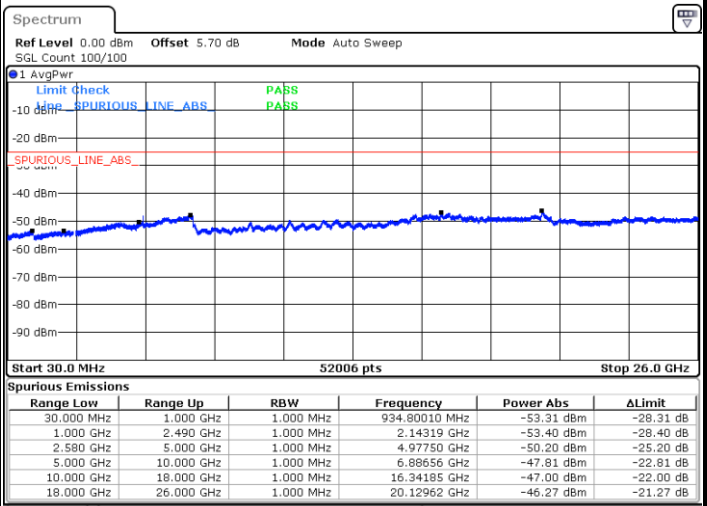

Date: 2 JUN 2017 09:49:16

Highest Channel / 16QAM

Date: 2 JUN 2017 09:50:10

LTE Band 7 / 10MHz

Lowest Channel / QPSK

Date: 2 JUN 2017 10:02:09

Lowest Channel / 16QAM

Date: 2 JUN 2017 10:03:03

LTE Band 7 / 10MHz

Middle Channel / QPSK

Middle Channel / 16QAM

Date: 2 JUN 2017 10:04:51

Date: 2 JUN 2017 10:03:57

Highest Channel / QPSK

Highest Channel / 16QAM

Date: 2 JUN 2017 10:05:45

Date: 2 JUN 2017 10:06:39

LTE Band 7 / 15MHz

Lowest Channel / QPSK

Lowest Channel / 16QAM

Date: 2 JUN 2017 10:18:38

Date: 2 JUN 2017 10:19:32

Middle Channel / QPSK

Middle Channel / 16QAM

Date: 2 JUN 2017 10:21:20

Date: 2 JUN 2017 10:20:26

LTE Band7 / 15MHz

Highest Channel / QPSK

Date: 2 JUN 2017 10:22:14

Highest Channel / 16QAM

Date: 2 JUN 2017 10:23:08

LTE Band 7 / 20MHz