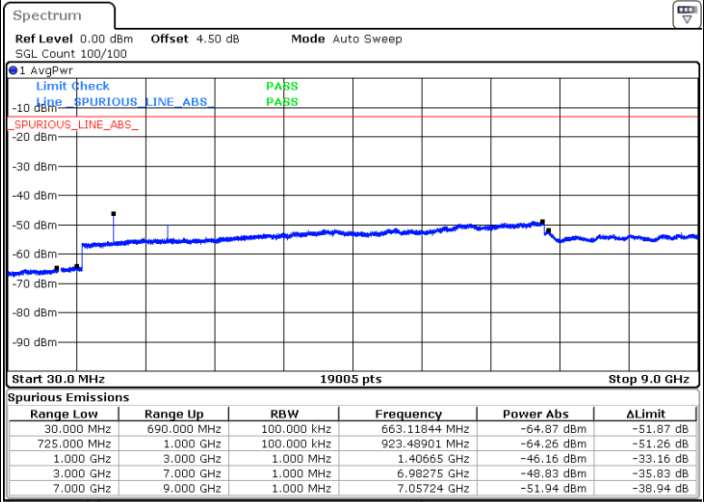

Date: 2 JUN 2017 12:01:47

Date: 2 JUN 2017 12:00:52

LTE Band 12 / 5MHz

Highest Channel / QPSK

Date: 2 JUN 2017 12:02:41

Highest Channel / 16QAM

Date: 2 JUN 2017 12:03:36

LTE Band 12 / 10MHz

Lowest Channel / QPSK

Date: 2 JUN 2017 12:15:30

Lowest Channel / 16QAM

Date: 2 JUN 2017 12:16:25

LTE Band 12 / 10MHz

Middle Channel / QPSK

Middle Channel / 16QAM

Date: 2 JUN 2017 12:18:14

Date: 2 JUN 2017 12:17:19

Highest Channel / QPSK

Highest Channel / 16QAM

Date: 2 JUN 2017 12:19:08

Date: 2 JUN 2017 12:20:03

LTE Band 17 / 5MHz

Lowest Channel / QPSK

Lowest Channel / 16QAM

Date: 2 JUN 2017 14:12:53

Date: 2 JUN 2017 14:13:47

Middle Channel / QPSK

Middle Channel / 16QAM

Date: 2 JUN 2017 14:15:22

Date: 2 JUN 2017 14:16:16

LTE Band 17 / 5MHz

Highest Channel / QPSK