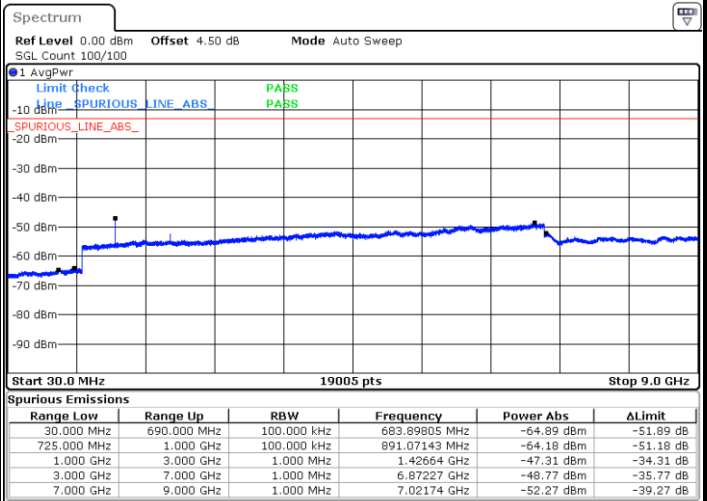

Highest Channel / 16QAM

Date: 2 JUN 2017 11:29:46

Date: 2 JUN 2017 11:30:41

LTE Band 12 / 3MHz

Lowest Channel / QPSK

Lowest Channel / 16QAM

Date: 2 JUN 2017 11:42:36

Date: 2 JUN 2017 11:43:30

LTE Band 12 / 3MHz

Middle Channel / QPSK

Middle Channel / 16QAM

Date: 2 JUN 2017 11:45:19

Date: 2 JUN 2017 11:44:25

Highest Channel / QPSK

Highest Channel / 16QAM

Date: 2 JUN 2017 11:46:14

Date: 2 JUN 2017 11:47:08

LTE Band 12 / 5MHz

Lowest Channel / QPSK

Lowest Channel / 16QAM

Date: 2 JUN 2017 11:59:03

Date: 2 JUN 2017 11:59:57

Middle Channel / QPSK

Middle Channel / 16QAM

Date: 2 JUN 2017 12:01:47

Date: 2 JUN 2017 12:00:52

LTE Band 12 / 5MHz

Highest Channel / QPSK

Date: 2 JUN 2017 12:02:41

Highest Channel / 16QAM

Date: 2 JUN 2017 12:03:36

LTE Band 12 / 10MHz