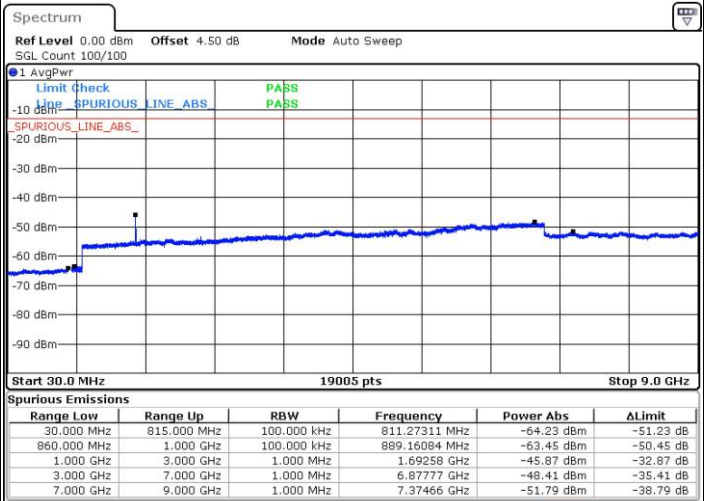

LTE Band 5 / 3MHz

Middle Channel / QPSK

Middle Channel / 16QAM

Date: 1 JUN 2017 19:23:15

Date: 1 JUN 2017 19:24:11

Highest Channel / QPSK

Highest Channel / 16QAM

Date: 1 JUN 2017 19:32:25

Date: 1 JUN 2017 19:33:21

LTE Band 5 / 5MHz

Lowest Channel / QPSK

Lowest Channel / 16QAM

Date: 1 JUN 2017 19:41:34

Date: 1 JUN 2017 19:42:30

Middle Channel / QPSK

Middle Channel / 16QAM

Date: 1 JUN 2017 19:44:09

Date: 1 JUN 2017 19:45:05

LTE Band 5 / 5MHz

Highest Channel / QPSK

Date: 1 JUN 2017 19:53:18

Highest Channel / 16QAM

Date: 1 JUN 2017 19:54:14

LTE Band 5 / 10MHz