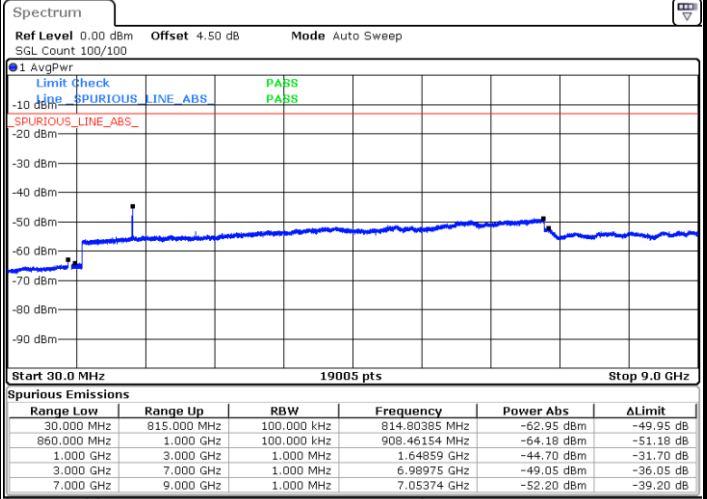

Date: 2 JUN 2017 14:22:21

Highest Channel / 16QAM

Date: 2 JUN 2017 14:23:16

LTE Band 17 / 10MHz

Lowest Channel / QPSK

Date: 2 JUN 2017 14:29:20

Lowest Channel / 16QAM

Date: 2 JUN 2017 14:30:14

LTE Band 17 / 10MHz

Middle Channel / QPSK

Middle Channel / 16QAM

Date: 2 JUN 2017 14:31:49

Date: 2 JUN 2017 14:32:43

Highest Channel / QPSK

Highest Channel / 16QAM

Date: 2 JUN 2017 14:38:48

Date: 2 JUN 2017 14:39:42

LTE Band 26 / 1.4MHz

Lowest Channel / QPSK

Lowest Channel / 16QAM

Date: 2 JUN 2017 17:06:27

Date: 2 JUN 2017 16:59:17

Middle Channel / QPSK

Middle Channel / 16QAM

Date: 2 JUN 2017 17:07:06

Date: 2 JUN 2017 17:07:38

LTE Band 26 / 1.4MHz

Highest Channel / QPSK

Highest Channel / 16QAM

Date: 2 JUN 2017 17:18:21

Date: 2 JUN 2017 17:17:42

LTE Band 26 / 3MHz