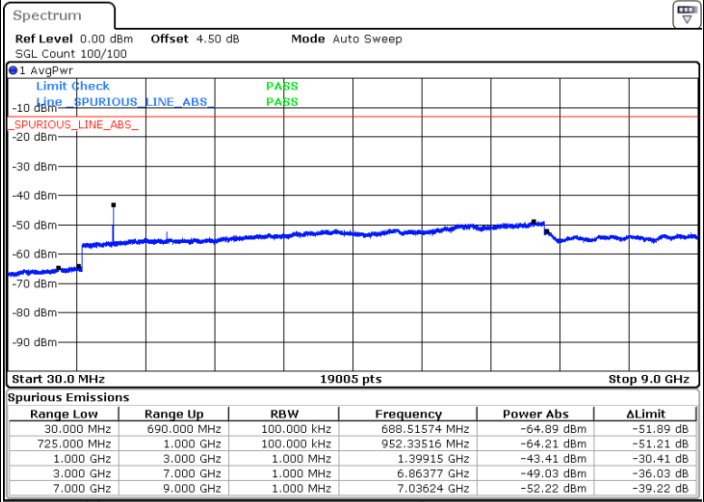

LTE Band 12 / 3MHz

Middle Channel / QPSK

Middle Channel / 16QAM

Date: 2 JUN 2017 11:45:19

Date: 2 JUN 2017 11:44:25

Highest Channel / QPSK

Highest Channel / 16QAM

Date: 2 JUN 2017 11:46:14

Date: 2 JUN 2017 11:47:08

LTE Band 12 / 5MHz

Lowest Channel / QPSK

Lowest Channel / 16QAM

Date: 2 JUN 2017 11:59:03

Date: 2 JUN 2017 11:59:57

Middle Channel / QPSK

Middle Channel / 16QAM

Date: 2 JUN 2017 12:01:47

Date: 2 JUN 2017 12:00:52

LTE Band 12 / 5MHz

Highest Channel / QPSK

Date: 2 JUN 2017 12:02:41

Highest Channel / 16QAM

Date: 2 JUN 2017 12:03:36

LTE Band 12 / 10MHz

Lowest Channel / QPSK

Date: 2 JUN 2017 12:15:30

Lowest Channel / 16QAM

Date: 2 JUN 2017 12:16:25

LTE Band 12 / 10MHz

Middle Channel / QPSK

Middle Channel / 16QAM

Date: 2 JUN 2017 12:18:14