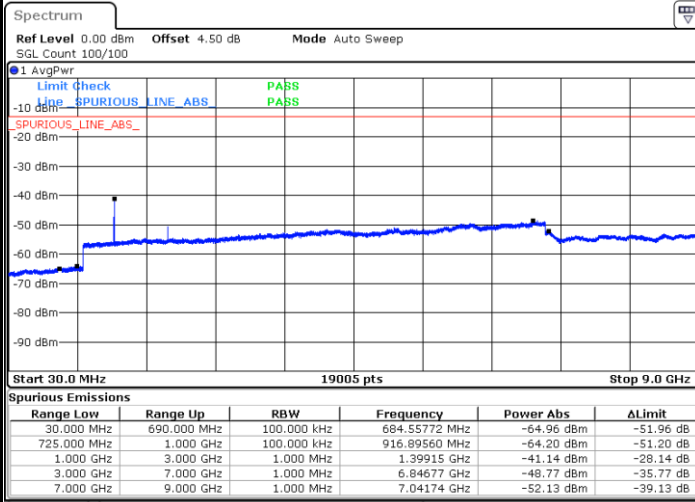

Highest Channel / 16QAM

Date: 2 JUN 2017 11:29:46

Date: 2 JUN 2017 11:30:41

LTE Band 12 / 3MHz

Lowest Channel / QPSK

Lowest Channel / 16QAM

Date: 2 JUN 2017 11:42:36

Date: 2 JUN 2017 11:43:30

LTE Band 12 / 3MHz

Middle Channel / QPSK

Middle Channel / 16QAM

Date: 2 JUN 2017 11:45:19

Date: 2 JUN 2017 11:44:25

Highest Channel / QPSK

Highest Channel / 16QAM

Date: 2 JUN 2017 11:46:14

Date: 2 JUN 2017 11:47:08

LTE Band 12 / 5MHz

Lowest Channel / QPSK

Lowest Channel / 16QAM

Date: 2 JUN 2017 11:59:03

Date: 2 JUN 2017 11:59:57

Middle Channel / QPSK

Middle Channel / 16QAM