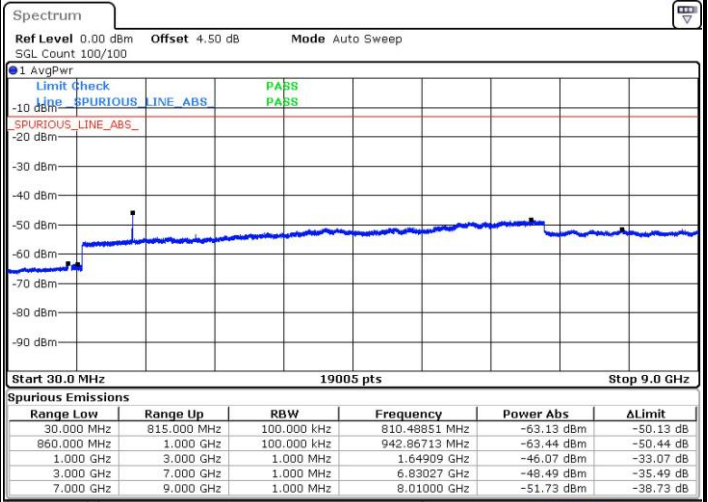

Date: 1 JUN 2017 19:33:21

LTE Band 5 / 5MHz

Lowest Channel / QPSK

Lowest Channel / 16QAM

Date: 1 JUN 2017 19:41:34

Date: 1 JUN 2017 19:42:30

Middle Channel / QPSK

Middle Channel / 16QAM

Date: 1 JUN 2017 19:44:09

Date: 1 JUN 2017 19:45:05

LTE Band 5 / 5MHz

Highest Channel / QPSK

Date: 1 JUN 2017 19:53:18

Highest Channel / 16QAM

Date: 1 JUN 2017 19:54:14

LTE Band 5 / 10MHz