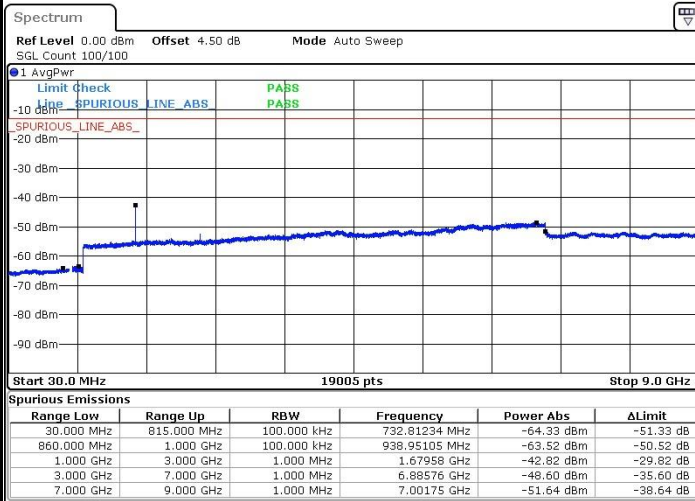

Date: 1 JUN 2017 19:44:09

Date: 1 JUN 2017 19:45:05

LTE Band 5 / 5MHz

Highest Channel / QPSK

Date: 1 JUN 2017 19:53:18

Highest Channel / 16QAM

Date: 1 JUN 2017 19:54:14

LTE Band 5 / 10MHz

Lowest Channel / QPSK

Date: 1 JUN 2017 20:02:29

Lowest Channel / 16QAM

Date: 1 JUN 2017 20:03:25

LTE Band 5 / 10MHz

Middle Channel / QPSK

Middle Channel / 16QAM

Date: 1 JUN 2017 20:05:05

Date: 1 JUN 2017 20:06:01

Highest Channel / QPSK

Highest Channel / 16QAM

Date: 1 JUN 2017 20:14:15

Date: 1 JUN 2017 20:15:10

LTE Band 7 / 5MHz

Lowest Channel / QPSK

Lowest Channel / 16QAM