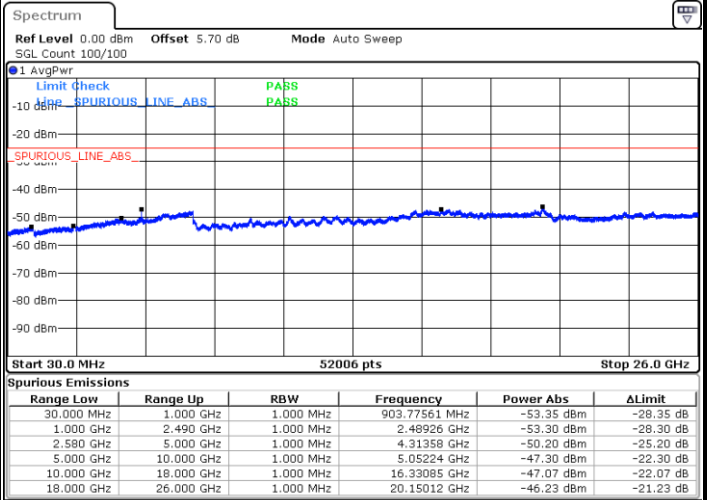

Date: 2 JUN 2017 10:21:20

Date: 2 JUN 2017 10:20:26

LTE Band7 / 15MHz

Highest Channel / QPSK

Date: 2 JUN 2017 10:22:14

Highest Channel / 16QAM

Date: 2 JUN 2017 10:23:08

LTE Band 7 / 20MHz

Lowest Channel / QPSK

Date: 2 JUN 2017 10:35:07

Lowest Channel / 16QAM

Date: 2 JUN 2017 10:36:01

LTE Band 7 / 20MHz

Middle Channel / QPSK

Middle Channel / 16QAM

Date: 2 JUN 2017 10:37:49

Date: 2 JUN 2017 10:36:55

Highest Channel / QPSK

Highest Channel / 16QAM

Date: 2 JUN 2017 10:38:43

Date: 2 JUN 2017 10:39:37

LTE Band 12 / 1.4MHz

Lowest Channel / QPSK

Lowest Channel / 16QAM