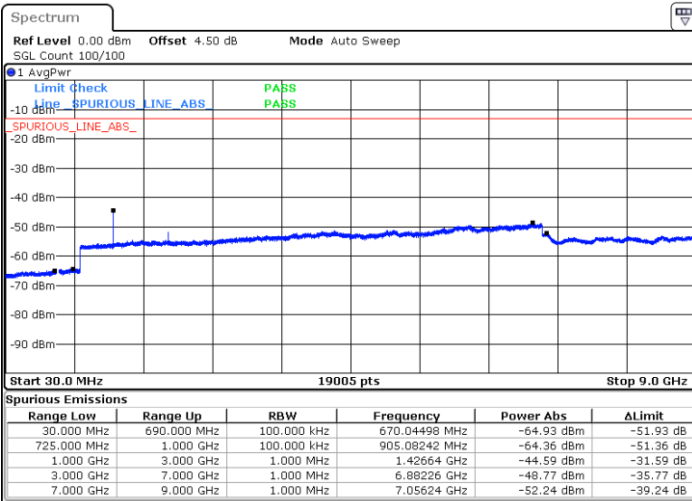

Highest Channel / 16QAM

Date: 2 JUN 2017 11:29:46

Date: 2 JUN 2017 11:30:41

LTE Band 12 / 3MHz

Lowest Channel / QPSK

Lowest Channel / 16QAM

Date: 2 JUN 2017 11:42:36

Date: 2 JUN 2017 11:43:30

LTE Band 12 / 3MHz

Middle Channel / QPSK

Middle Channel / 16QAM

Date: 2 JUN 2017 11:45:19

Date: 2 JUN 2017 11:44:25

Highest Channel / QPSK

Highest Channel / 16QAM

Date: 2 JUN 2017 11:46:14

Date: 2 JUN 2017 11:47:08

LTE Band 12 / 5MHz

Lowest Channel / QPSK

Lowest Channel / 16QAM

Date: 2 JUN 2017 11:59:03

Date: 2 JUN 2017 11:59:57

Middle Channel / QPSK

Middle Channel / 16QAM