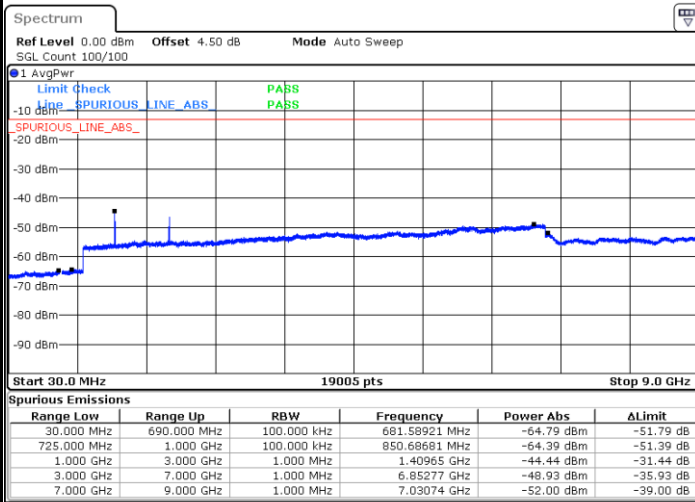

Date: 2 JUN 2017 14:12:53

Date: 2 JUN 2017 14:13:47

Middle Channel / QPSK

Middle Channel / 16QAM

Date: 2 JUN 2017 14:15:22

Date: 2 JUN 2017 14:16:16

LTE Band 17 / 5MHz

Highest Channel / QPSK

Date: 2 JUN 2017 14:22:21

Highest Channel / 16QAM

Date: 2 JUN 2017 14:23:16

LTE Band 17 / 10MHz

Lowest Channel / QPSK

Date: 2 JUN 2017 14:29:20

Lowest Channel / 16QAM

Date: 2 JUN 2017 14:30:14

LTE Band 17 / 10MHz

Middle Channel / QPSK

Middle Channel / 16QAM

Date: 2 JUN 2017 14:31:49

Date: 2 JUN 2017 14:32:43

Highest Channel / QPSK

Highest Channel / 16QAM

Date: 2 JUN 2017 14:38:48