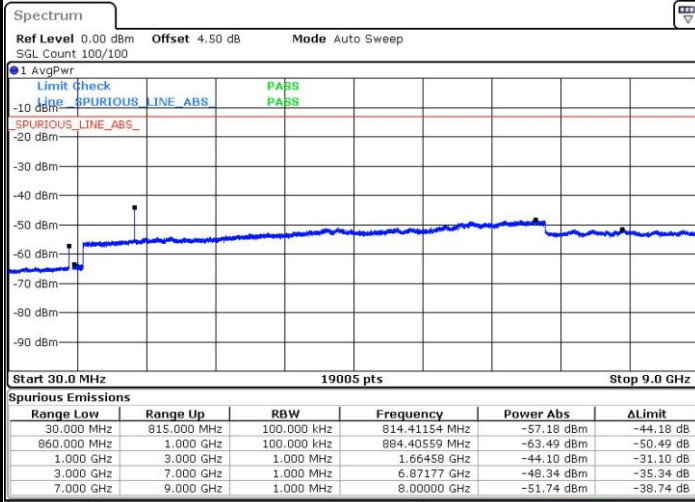

Date: 1 JUN 2017 19:44:09

Date: 1 JUN 2017 19:45:05

LTE Band 5 / 5MHz

Highest Channel / QPSK

Date: 1 JUN 2017 19:53:18

Highest Channel / 16QAM

Date: 1 JUN 2017 19:54:14

LTE Band 5 / 10MHz

Lowest Channel / QPSK

Date: 1 JUN 2017 20:02:29

Lowest Channel / 16QAM

Date: 1 JUN 2017 20:03:25

LTE Band 5 / 10MHz

Middle Channel / QPSK

Middle Channel / 16QAM

Date: 1 JUN 2017 20:05:05

Date: 1 JUN 2017 20:06:01

Highest Channel / QPSK

Highest Channel / 16QAM

Date: 1 JUN 2017 20:14:15

Date: 1 JUN 2017 20:15:10

LTE Band 7 / 5MHz

Lowest Channel / QPSK

Lowest Channel / 16QAM