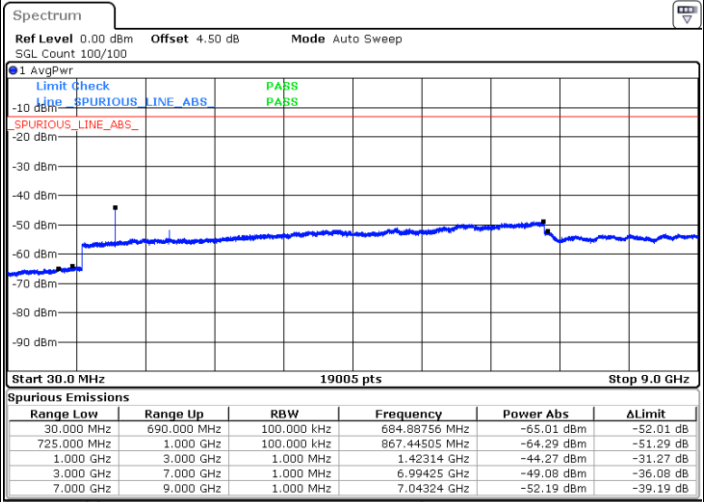

Date: 2 JUN 2017 12:17:19

Highest Channel / QPSK

Highest Channel / 16QAM

Date: 2 JUN 2017 12:19:08

Date: 2 JUN 2017 12:20:03

LTE Band 17 / 5MHz

Lowest Channel / QPSK

Lowest Channel / 16QAM

Date: 2 JUN 2017 14:12:53

Date: 2 JUN 2017 14:13:47

Middle Channel / QPSK

Middle Channel / 16QAM

Date: 2 JUN 2017 14:15:22

Date: 2 JUN 2017 14:16:16

LTE Band 17 / 5MHz

Highest Channel / QPSK

Date: 2 JUN 2017 14:22:21

Highest Channel / 16QAM

Date: 2 JUN 2017 14:23:16

LTE Band 17 / 10MHz

Lowest Channel / QPSK

Date: 2 JUN 2017 14:29:20

Lowest Channel / 16QAM

Date: 2 JUN 2017 14:30:14

LTE Band 17 / 10MHz

Middle Channel / QPSK

Middle Channel / 16QAM

Date: 2 JUN 2017 14:31:49

Date: 2 JUN 2017 14:32:43

Highest Channel / QPSK

Highest Channel / 16QAM

Date: 2 JUN 2017 14:38:48