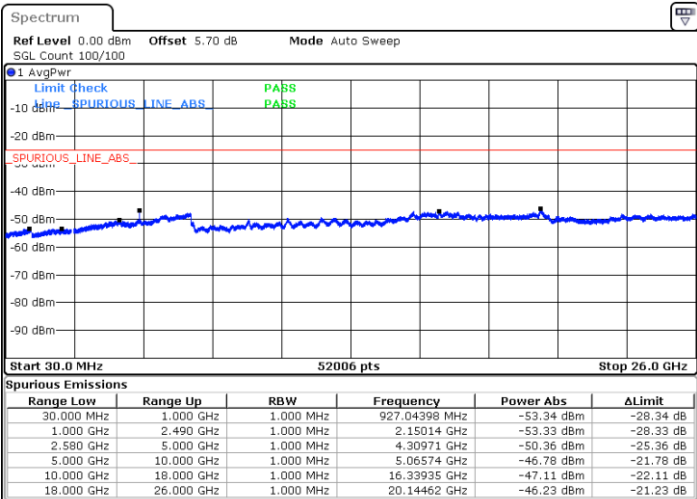

Lowest Channel / QPSK

Date: 1 JUN 2017 20:02:29

Lowest Channel / 16QAM

Date: 1 JUN 2017 20:03:25

LTE Band 5 / 10MHz

Middle Channel / QPSK

Middle Channel / 16QAM

Date: 1 JUN 2017 20:05:05

Date: 1 JUN 2017 20:06:01

Highest Channel / QPSK

Highest Channel / 16QAM

Date: 1 JUN 2017 20:14:15

Date: 1 JUN 2017 20:15:10

LTE Band 7 / 5MHz

Lowest Channel / QPSK

Lowest Channel / 16QAM

Date: 2 JUN 2017 09:45:40

Date: 2 JUN 2017 09:46:34

Middle Channel / QPSK

Middle Channel / 16QAM

Date: 2 JUN 2017 09:48:22

Date: 2 JUN 2017 09:47:28

LTE Band 7 / 5MHz

Highest Channel / QPSK

Date: 2 JUN 2017 09:49:16

Highest Channel / 16QAM

Date: 2 JUN 2017 09:50:10

LTE Band 7 / 10MHz

Lowest Channel / QPSK

Date: 2 JUN 2017 10:02:09

Lowest Channel / 16QAM

Date: 2 JUN 2017 10:03:03