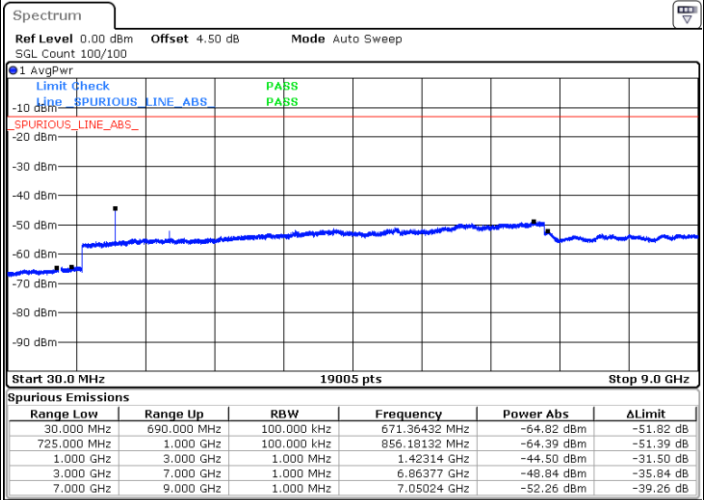

Date: 2 JUN 2017 11:47:08

LTE Band 12 / 5MHz

Lowest Channel / QPSK

Lowest Channel / 16QAM

Date: 2 JUN 2017 11:59:03

Date: 2 JUN 2017 11:59:57

Middle Channel / QPSK

Middle Channel / 16QAM

Date: 2 JUN 2017 12:01:47

Date: 2 JUN 2017 12:00:52

LTE Band 12 / 5MHz

Highest Channel / QPSK

Date: 2 JUN 2017 12:02:41

Highest Channel / 16QAM

Date: 2 JUN 2017 12:03:36

LTE Band 12 / 10MHz

Lowest Channel / QPSK

Date: 2 JUN 2017 12:15:30

Lowest Channel / 16QAM

Date: 2 JUN 2017 12:16:25

LTE Band 12 / 10MHz

Middle Channel / QPSK

Middle Channel / 16QAM

Date: 2 JUN 2017 12:18:14