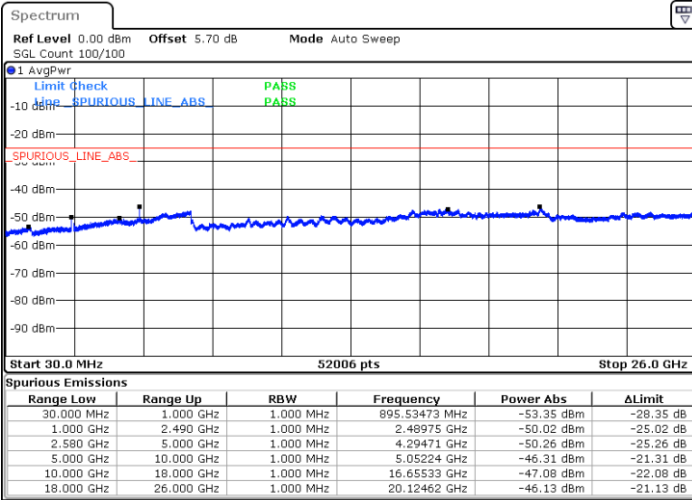

Date: 2 JUN 2017 10:21:20

Date: 2 JUN 2017 10:20:26

LTE Band7 / 15MHz

Highest Channel / QPSK

Date: 2 JUN 2017 10:22:14

Highest Channel / 16QAM

Date: 2 JUN 2017 10:23:08

LTE Band 7 / 20MHz

Lowest Channel / QPSK

Date: 2 JUN 2017 10:35:07

Lowest Channel / 16QAM

Date: 2 JUN 2017 10:36:01

LTE Band 7 / 20MHz

Middle Channel / QPSK

Middle Channel / 16QAM

Date: 2 JUN 2017 10:37:49

Date: 2 JUN 2017 10:36:55

Highest Channel / QPSK

Highest Channel / 16QAM

Date: 2 JUN 2017 10:38:43

Date: 2 JUN 2017 10:39:37

LTE Band 12 / 1.4MHz

Lowest Channel / QPSK

Lowest Channel / 16QAM