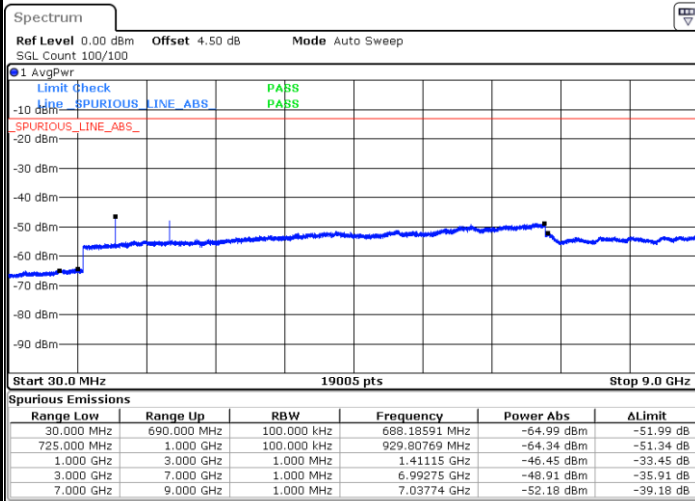

LTE Band 12 / 3MHz

Middle Channel / QPSK

Middle Channel / 16QAM

Date: 2 JUN 2017 11:45:19

Date: 2 JUN 2017 11:44:25

Highest Channel / QPSK

Highest Channel / 16QAM

Date: 2 JUN 2017 11:46:14

Date: 2 JUN 2017 11:47:08

LTE Band 12 / 5MHz

Lowest Channel / QPSK

Lowest Channel / 16QAM

Date: 2 JUN 2017 11:59:03

Date: 2 JUN 2017 11:59:57

Middle Channel / QPSK

Middle Channel / 16QAM

Date: 2 JUN 2017 12:01:47

Date: 2 JUN 2017 12:00:52

LTE Band 12 / 5MHz

Highest Channel / QPSK

Date: 2 JUN 2017 12:02:41

Highest Channel / 16QAM

Date: 2 JUN 2017 12:03:36

LTE Band 12 / 10MHz