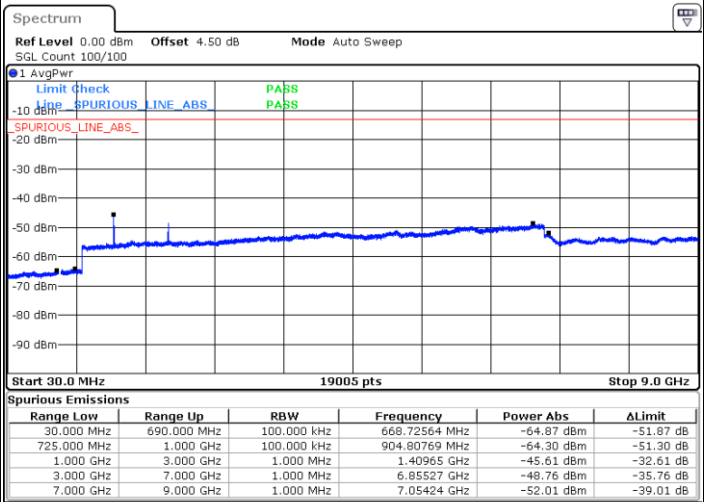

Date: 2 JUN 2017 14:12:53

Date: 2 JUN 2017 14:13:47

Middle Channel / QPSK

Middle Channel / 16QAM

Date: 2 JUN 2017 14:15:22

Date: 2 JUN 2017 14:16:16

LTE Band 17 / 5MHz

Highest Channel / QPSK

Date: 2 JUN 2017 14:22:21

Highest Channel / 16QAM

Date: 2 JUN 2017 14:23:16

LTE Band 17 / 10MHz

Lowest Channel / QPSK

Date: 2 JUN 2017 14:29:20

Lowest Channel / 16QAM

Date: 2 JUN 2017 14:30:14

LTE Band 17 / 10MHz

Middle Channel / QPSK

Middle Channel / 16QAM

Date: 2 JUN 2017 14:31:49

Date: 2 JUN 2017 14:32:43

Highest Channel / QPSK

Highest Channel / 16QAM

Date: 2 JUN 2017 14:38:48

Date: 2 JUN 2017 14:39:42

LTE Band 26 / 1.4MHz

Lowest Channel / QPSK

Lowest Channel / 16QAM

Date: 2 JUN 2017 17:06:27

Date: 2 JUN 2017 16:59:17

Middle Channel / QPSK

Middle Channel / 16QAM