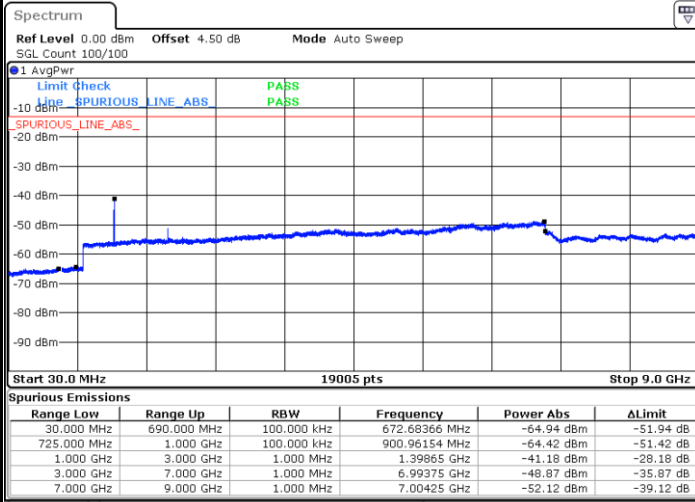

Lowest Channel / QPSK

Date: 2 JUN 2017 10:35:07

Lowest Channel / 16QAM

Date: 2 JUN 2017 10:36:01

LTE Band 7 / 20MHz

Middle Channel / QPSK

Middle Channel / 16QAM

Date: 2 JUN 2017 10:37:49

Date: 2 JUN 2017 10:36:55

Highest Channel / QPSK

Highest Channel / 16QAM

Date: 2 JUN 2017 10:38:43

Date: 2 JUN 2017 10:39:37

LTE Band 12 / 1.4MHz

Lowest Channel / QPSK

Lowest Channel / 16QAM

Date: 2 JUN 2017 11:26:08

Date: 2 JUN 2017 11:27:03

Middle Channel / QPSK

Middle Channel / 16QAM

Date: 2 JUN 2017 11:28:52

Date: 2 JUN 2017 11:27:57

LTE Band 12 / 1.4MHz

Highest Channel / QPSK