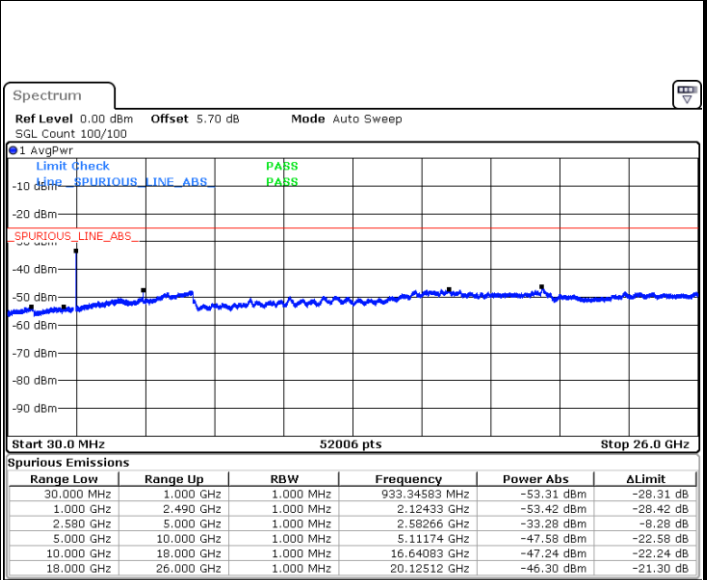

Date: 2 JUN 2017 10:06:39

LTE Band 7 / 15MHz

Lowest Channel / QPSK

Lowest Channel / 16QAM

Date: 2 JUN 2017 10:18:38

Date: 2 JUN 2017 10:19:32

Middle Channel / QPSK

Middle Channel / 16QAM

Date: 2 JUN 2017 10:21:20

Date: 2 JUN 2017 10:20:26

LTE Band7 / 15MHz

Highest Channel / QPSK

Date: 2 JUN 2017 10:22:14

Highest Channel / 16QAM

Date: 2 JUN 2017 10:23:08

LTE Band 7 / 20MHz

Lowest Channel / QPSK

Date: 2 JUN 2017 10:35:07

Lowest Channel / 16QAM

Date: 2 JUN 2017 10:36:01

LTE Band 7 / 20MHz

Middle Channel / QPSK

Middle Channel / 16QAM

Date: 2 JUN 2017 10:37:49

Date: 2 JUN 2017 10:36:55

Highest Channel / QPSK

Highest Channel / 16QAM

Date: 2 JUN 2017 10:38:43

Date: 2 JUN 2017 10:39:37

LTE Band 12 / 1.4MHz

Lowest Channel / QPSK

Lowest Channel / 16QAM