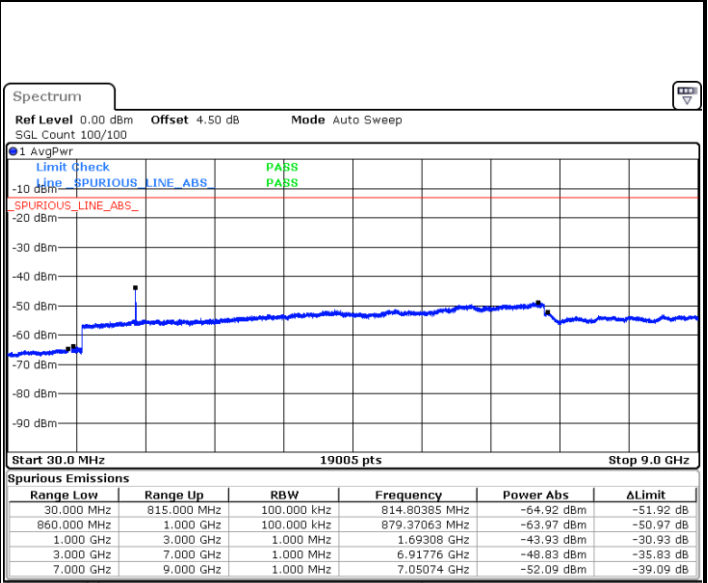

Date: 2 JUN 2017 17:07:06

Date: 2 JUN 2017 17:07:38

LTE Band 26 / 1.4MHz

Highest Channel / QPSK

Highest Channel / 16QAM

Date: 2 JUN 2017 17:18:21

Date: 2 JUN 2017 17:17:42

LTE Band 26 / 3MHz

Lowest Channel / QPSK

Lowest Channel / 16QAM

Date: 2 JUN 2017 17:58:04

Date: 2 JUN 2017 17:58:40

LTE Band 26 / 3MHz

Middle Channel / QPSK

Date: 2 JUN 2017 17:59:44

Middle Channel / 16QAM

Date: 2 JUN 2017 17:59:09

Highest Channel / QPSK

Date: 2 JUN 2017 18:09:00

Highest Channel / 16QAM

Date: 2 JUN 2017 18:09:27