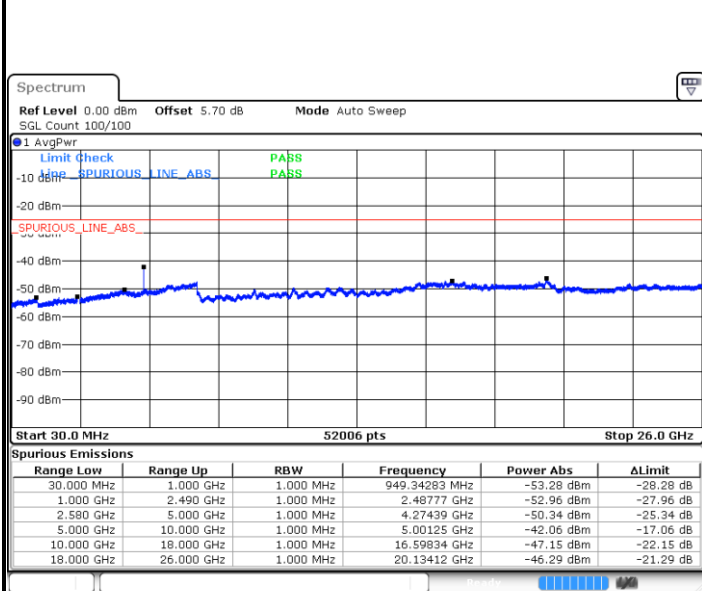

Date: 2 JUN 2017 09:45:40

Date: 2 JUN 2017 09:46:34

Middle Channel / QPSK

Middle Channel / 16QAM

Date: 2 JUN 2017 09:48:22

Date: 2 JUN 2017 09:47:28

LTE Band 7 / 5MHz

Highest Channel / QPSK

Date: 2 JUN 2017 09:49:16

Highest Channel / 16QAM

Date: 2 JUN 2017 09:50:10

LTE Band 7 / 10MHz

Lowest Channel / QPSK

Date: 2 JUN 2017 10:02:09

Lowest Channel / 16QAM

Date: 2 JUN 2017 10:03:03

LTE Band 7 / 10MHz

Middle Channel / QPSK

Middle Channel / 16QAM

Date: 2 JUN 2017 10:04:51

Date: 2 JUN 2017 10:03:57

Highest Channel / QPSK

Highest Channel / 16QAM

Date: 2 JUN 2017 10:05:45

Date: 2 JUN 2017 10:06:39

LTE Band 7 / 15MHz

Lowest Channel / QPSK

Lowest Channel / 16QAM

Date: 2 JUN 2017 10:18:38

Date: 2 JUN 2017 10:19:32

Middle Channel / QPSK

Middle Channel / 16QAM