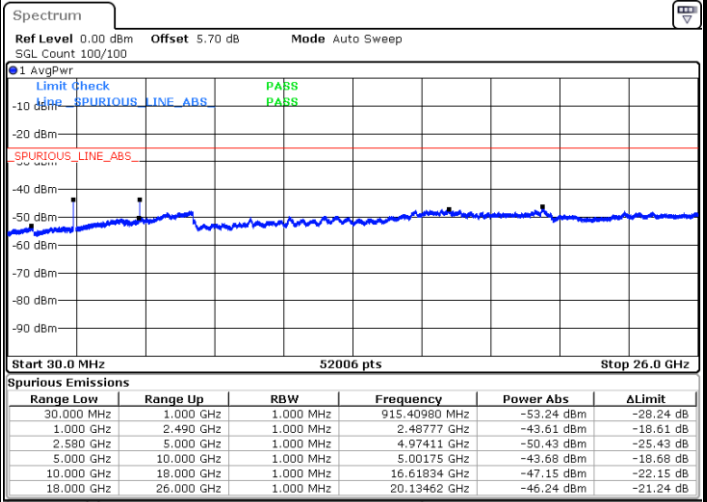

LTE Band 7 / 10MHz

Middle Channel / QPSK

Middle Channel / 16QAM

Date: 2 JUN 2017 10:04:51

Date: 2 JUN 2017 10:03:57

Highest Channel / QPSK

Highest Channel / 16QAM

Date: 2 JUN 2017 10:05:45

Date: 2 JUN 2017 10:06:39

LTE Band 7 / 15MHz

Lowest Channel / QPSK

Lowest Channel / 16QAM

Date: 2 JUN 2017 10:18:38

Date: 2 JUN 2017 10:19:32

Middle Channel / QPSK

Middle Channel / 16QAM

Date: 2 JUN 2017 10:21:20

Date: 2 JUN 2017 10:20:26

LTE Band7 / 15MHz

Highest Channel / QPSK

Date: 2 JUN 2017 10:22:14

Highest Channel / 16QAM

Date: 2 JUN 2017 10:23:08

LTE Band 7 / 20MHz