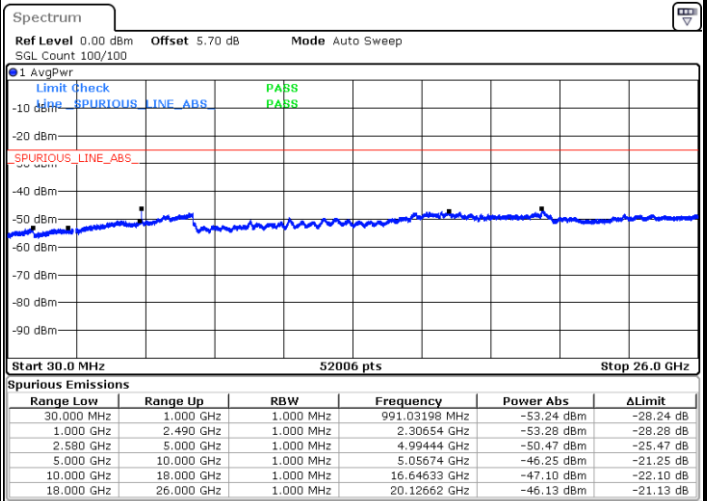

LTE Band 7 / 10MHz

Middle Channel / QPSK

Middle Channel / 16QAM

Date: 2 JUN 2017 10:04:51

Date: 2 JUN 2017 10:03:57

Highest Channel / QPSK

Highest Channel / 16QAM

Date: 2 JUN 2017 10:05:45

Date: 2 JUN 2017 10:06:39

LTE Band 7 / 15MHz

Lowest Channel / QPSK

Lowest Channel / 16QAM

Date: 2 JUN 2017 10:18:38

Date: 2 JUN 2017 10:19:32

Middle Channel / QPSK

Middle Channel / 16QAM

Date: 2 JUN 2017 10:21:20

Date: 2 JUN 2017 10:20:26

LTE Band7 / 15MHz

Highest Channel / QPSK

Date: 2 JUN 2017 10:22:14

Highest Channel / 16QAM

Date: 2 JUN 2017 10:23:08

LTE Band 7 / 20MHz

Lowest Channel / QPSK

Date: 2 JUN 2017 10:35:07

Lowest Channel / 16QAM

Date: 2 JUN 2017 10:36:01

LTE Band 7 / 20MHz

Middle Channel / QPSK

Middle Channel / 16QAM

Date: 2 JUN 2017 10:37:49