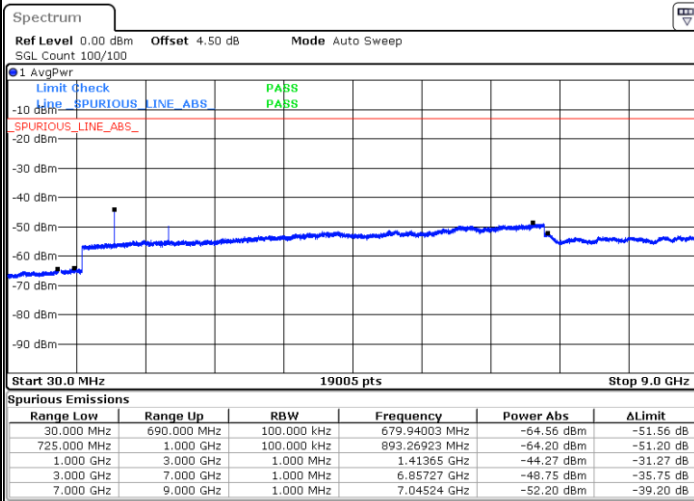

Date: 2 JUN 2017 12:01:47

Date: 2 JUN 2017 12:00:52

LTE Band 12 / 5MHz

Highest Channel / QPSK

Date: 2 JUN 2017 12:02:41

Highest Channel / 16QAM

Date: 2 JUN 2017 12:03:36

LTE Band 12 / 10MHz

Lowest Channel / QPSK

Date: 2 JUN 2017 12:15:30

Lowest Channel / 16QAM

Date: 2 JUN 2017 12:16:25

LTE Band 12 / 10MHz

Middle Channel / QPSK

Middle Channel / 16QAM

Date: 2 JUN 2017 12:18:14

Date: 2 JUN 2017 12:17:19

Highest Channel / QPSK

Highest Channel / 16QAM

Date: 2 JUN 2017 12:19:08

Date: 2 JUN 2017 12:20:03

LTE Band 17 / 5MHz

Lowest Channel / QPSK

Lowest Channel / 16QAM

Date: 2 JUN 2017 14:12:53

Date: 2 JUN 2017 14:13:47

Middle Channel / QPSK

Middle Channel / 16QAM

Date: 2 JUN 2017 14:15:22

Date: 2 JUN 2017 14:16:16

LTE Band 17 / 5MHz

Highest Channel / QPSK