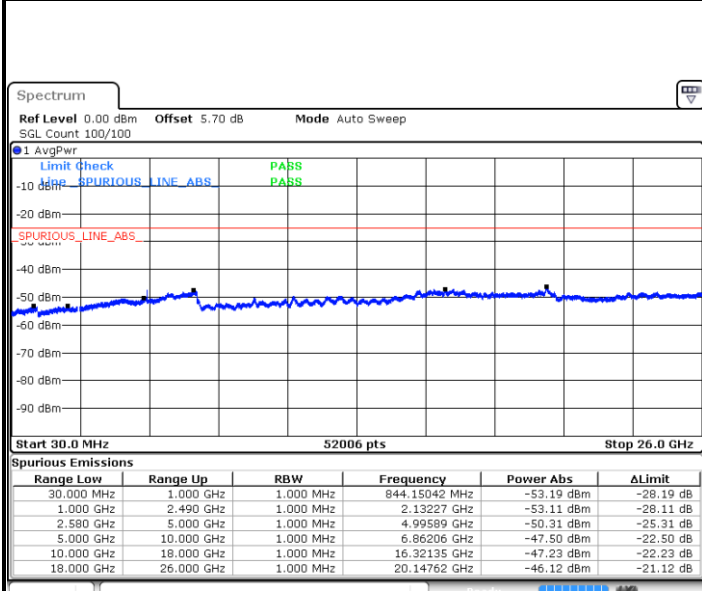

Date: 1 JUN 2017 20:06:01

Highest Channel / QPSK

Highest Channel / 16QAM

Date: 1 JUN 2017 20:14:15

Date: 1 JUN 2017 20:15:10

LTE Band 7 / 5MHz

Lowest Channel / QPSK

Lowest Channel / 16QAM

Date: 2 JUN 2017 09:45:40

Date: 2 JUN 2017 09:46:34

Middle Channel / QPSK

Middle Channel / 16QAM

Date: 2 JUN 2017 09:48:22

Date: 2 JUN 2017 09:47:28

LTE Band 7 / 5MHz

Highest Channel / QPSK

Date: 2 JUN 2017 09:49:16

Highest Channel / 16QAM

Date: 2 JUN 2017 09:50:10

LTE Band 7 / 10MHz

Lowest Channel / QPSK

Date: 2 JUN 2017 10:02:09

Lowest Channel / 16QAM

Date: 2 JUN 2017 10:03:03

LTE Band 7 / 10MHz

Middle Channel / QPSK

Middle Channel / 16QAM

Date: 2 JUN 2017 10:04:51

Date: 2 JUN 2017 10:03:57

Highest Channel / QPSK

Highest Channel / 16QAM

Date: 2 JUN 2017 10:05:45