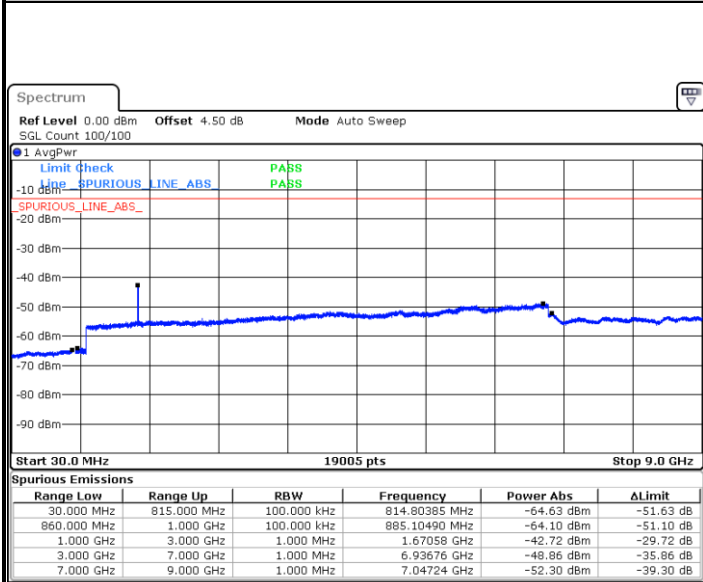

Date: 2 JUN 2017 17:07:06

Date: 2 JUN 2017 17:07:38

LTE Band 26 / 1.4MHz

Highest Channel / QPSK

Highest Channel / 16QAM

Date: 2 JUN 2017 17:18:21

Date: 2 JUN 2017 17:17:42

LTE Band 26 / 3MHz

Lowest Channel / QPSK

Lowest Channel / 16QAM

Date: 2 JUN 2017 17:58:04

Date: 2 JUN 2017 17:58:40

LTE Band 26 / 3MHz

Middle Channel / QPSK

Date: 2 JUN 2017 17:59:44

Middle Channel / 16QAM

Date: 2 JUN 2017 17:59:09

Highest Channel / QPSK

Date: 2 JUN 2017 18:09:00

Highest Channel / 16QAM

Date: 2 JUN 2017 18:09:27