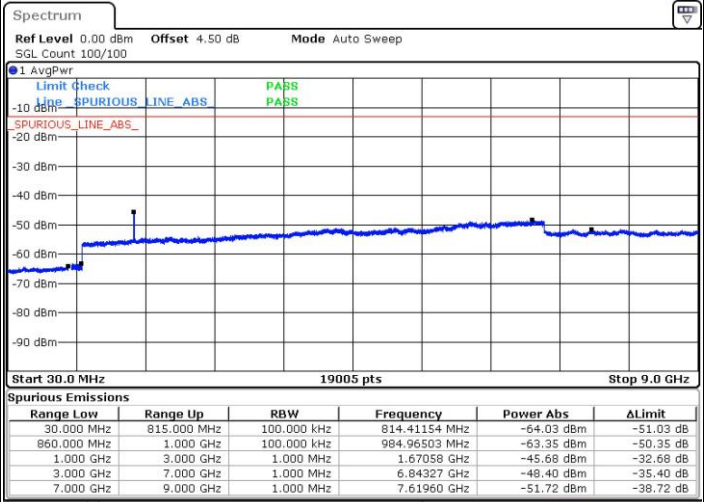

LTE Band 5 / 3MHz

Middle Channel / QPSK

Middle Channel / 16QAM

Date: 1 JUN 2017 19:23:15

Date: 1 JUN 2017 19:24:11

Highest Channel / QPSK

Highest Channel / 16QAM

Date: 1 JUN 2017 19:32:25

Date: 1 JUN 2017 19:33:21

LTE Band 5 / 5MHz

Lowest Channel / QPSK

Lowest Channel / 16QAM

Date: 1 JUN 2017 19:41:34

Date: 1 JUN 2017 19:42:30

Middle Channel / QPSK

Middle Channel / 16QAM

Date: 1 JUN 2017 19:44:09

Date: 1 JUN 2017 19:45:05

LTE Band 5 / 5MHz

Highest Channel / QPSK

Date: 1 JUN 2017 19:53:18

Highest Channel / 16QAM

Date: 1 JUN 2017 19:54:14

LTE Band 5 / 10MHz