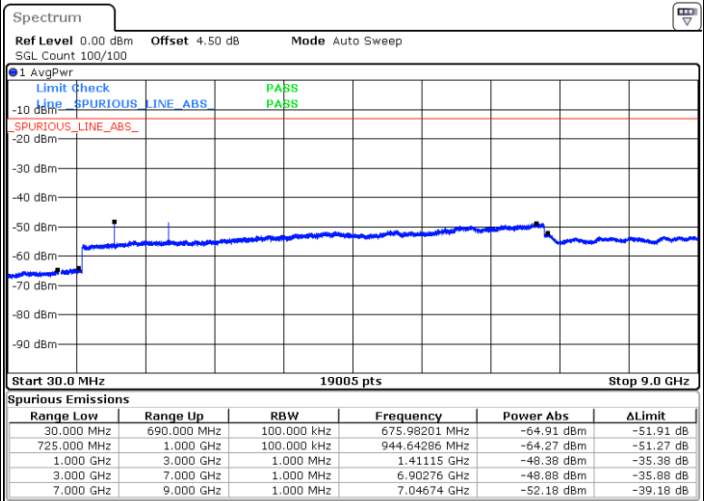

LTE Band 12 / 3MHz

Middle Channel / QPSK

Middle Channel / 16QAM

Date: 2 JUN 2017 11:45:19

Date: 2 JUN 2017 11:44:25

Highest Channel / QPSK

Highest Channel / 16QAM

Date: 2 JUN 2017 11:46:14

Date: 2 JUN 2017 11:47:08

LTE Band 12 / 5MHz

Lowest Channel / QPSK

Lowest Channel / 16QAM

Date: 2 JUN 2017 11:59:03

Date: 2 JUN 2017 11:59:57

Middle Channel / QPSK

Middle Channel / 16QAM

Date: 2 JUN 2017 12:01:47

Date: 2 JUN 2017 12:00:52

LTE Band 12 / 5MHz

Highest Channel / QPSK

Date: 2 JUN 2017 12:02:41

Highest Channel / 16QAM

Date: 2 JUN 2017 12:03:36

LTE Band 12 / 10MHz