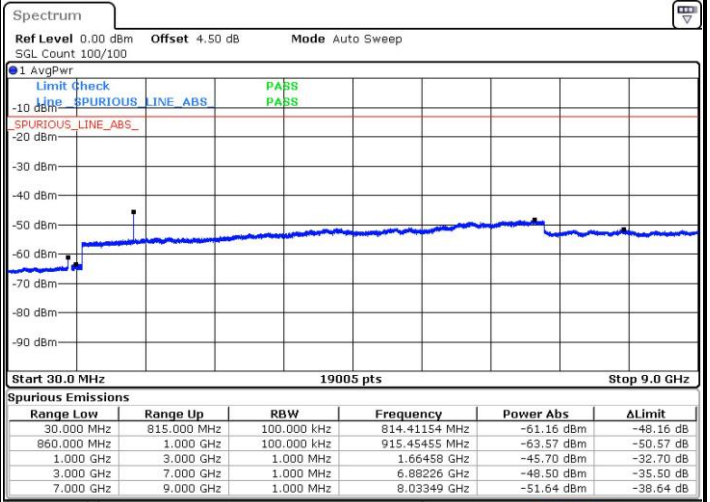

Date: 1 JUN 2017 19:44:09

Date: 1 JUN 2017 19:45:05

LTE Band 5 / 5MHz

Highest Channel / QPSK

Date: 1 JUN 2017 19:53:18

Highest Channel / 16QAM

Date: 1 JUN 2017 19:54:14

LTE Band 5 / 10MHz

Lowest Channel / QPSK

Date: 1 JUN 2017 20:02:29

Lowest Channel / 16QAM

Date: 1 JUN 2017 20:03:25

LTE Band 5 / 10MHz

Middle Channel / QPSK

Middle Channel / 16QAM

Date: 1 JUN 2017 20:05:05

Date: 1 JUN 2017 20:06:01

Highest Channel / QPSK

Highest Channel / 16QAM

Date: 1 JUN 2017 20:14:15

Date: 1 JUN 2017 20:15:10

LTE Band 7 / 5MHz

Lowest Channel / QPSK

Lowest Channel / 16QAM