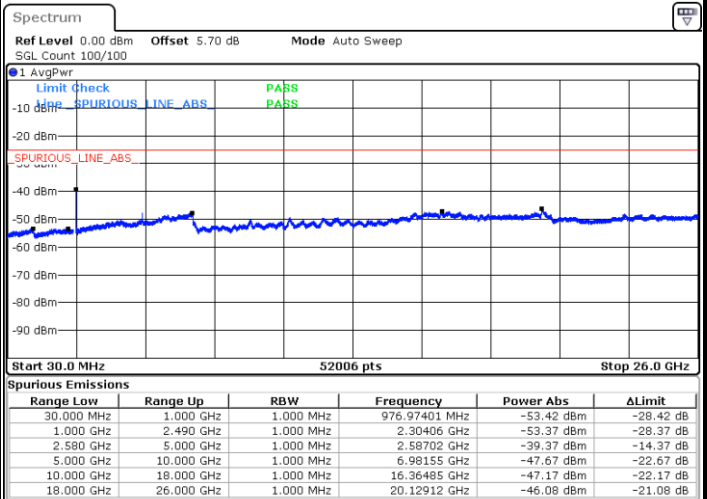

Date: 2 JUN 2017 10:21:20

Date: 2 JUN 2017 10:20:26

LTE Band7 / 15MHz

Highest Channel / QPSK

Date: 2 JUN 2017 10:22:14

Highest Channel / 16QAM

Date: 2 JUN 2017 10:23:08

LTE Band 7 / 20MHz

Lowest Channel / QPSK

Date: 2 JUN 2017 10:35:07

Lowest Channel / 16QAM

Date: 2 JUN 2017 10:36:01

LTE Band 7 / 20MHz

Middle Channel / QPSK

Middle Channel / 16QAM

Date: 2 JUN 2017 10:37:49

Date: 2 JUN 2017 10:36:55

Highest Channel / QPSK

Highest Channel / 16QAM

Date: 2 JUN 2017 10:38:43

Date: 2 JUN 2017 10:39:37

LTE Band 12 / 1.4MHz

Lowest Channel / QPSK

Lowest Channel / 16QAM

Date: 2 JUN 2017 11:26:08

Date: 2 JUN 2017 11:27:03

Middle Channel / QPSK

Middle Channel / 16QAM

Date: 2 JUN 2017 11:28:52

Date: 2 JUN 2017 11:27:57

LTE Band 12 / 1.4MHz

Highest Channel / QPSK