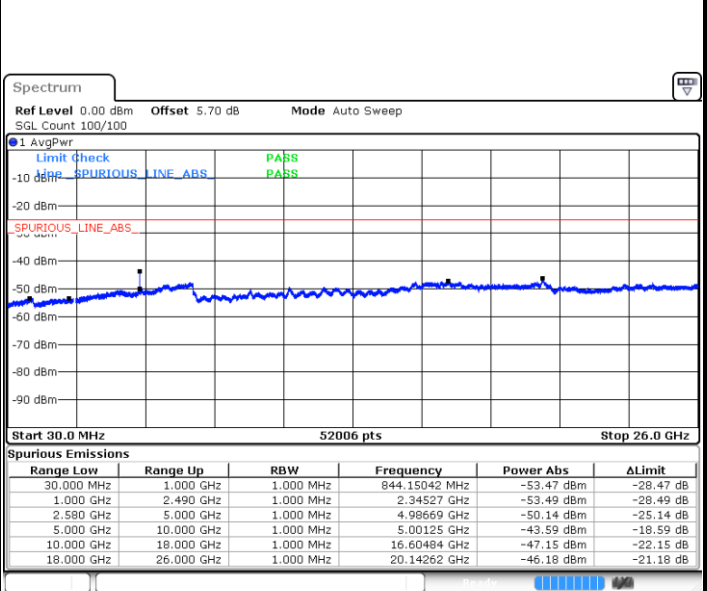

Date: 2 JUN 2017 09:45:40

Date: 2 JUN 2017 09:46:34

Middle Channel / QPSK

Middle Channel / 16QAM

Date: 2 JUN 2017 09:48:22

Date: 2 JUN 2017 09:47:28

LTE Band 7 / 5MHz

Highest Channel / QPSK

Date: 2 JUN 2017 09:49:16

Highest Channel / 16QAM

Date: 2 JUN 2017 09:50:10

LTE Band 7 / 10MHz

Lowest Channel / QPSK

Date: 2 JUN 2017 10:02:09

Lowest Channel / 16QAM

Date: 2 JUN 2017 10:03:03

LTE Band 7 / 10MHz

Middle Channel / QPSK

Middle Channel / 16QAM

Date: 2 JUN 2017 10:04:51

Date: 2 JUN 2017 10:03:57

Highest Channel / QPSK

Highest Channel / 16QAM

Date: 2 JUN 2017 10:05:45