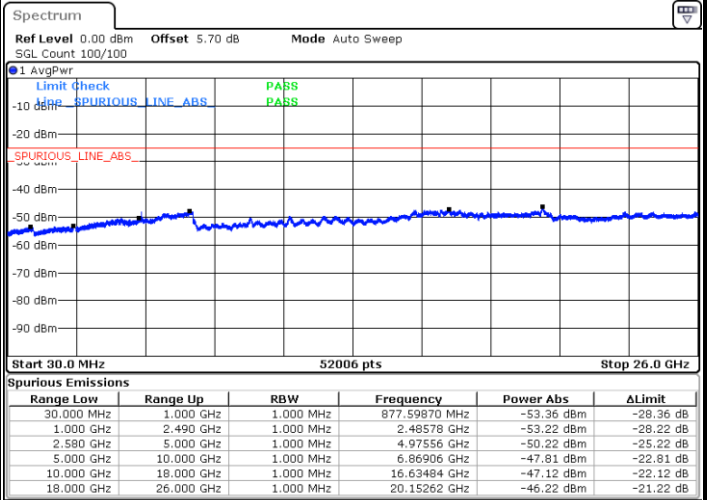

Date: 2 JUN 2017 09:45:40

Date: 2 JUN 2017 09:46:34

Middle Channel / QPSK

Middle Channel / 16QAM

Date: 2 JUN 2017 09:48:22

Date: 2 JUN 2017 09:47:28

LTE Band 7 / 5MHz

Highest Channel / QPSK

Date: 2 JUN 2017 09:49:16

Highest Channel / 16QAM

Date: 2 JUN 2017 09:50:10

LTE Band 7 / 10MHz

Lowest Channel / QPSK

Date: 2 JUN 2017 10:02:09

Lowest Channel / 16QAM

Date: 2 JUN 2017 10:03:03

LTE Band 7 / 10MHz

Middle Channel / QPSK

Middle Channel / 16QAM

Date: 2 JUN 2017 10:04:51

Date: 2 JUN 2017 10:03:57

Highest Channel / QPSK

Highest Channel / 16QAM

Date: 2 JUN 2017 10:05:45