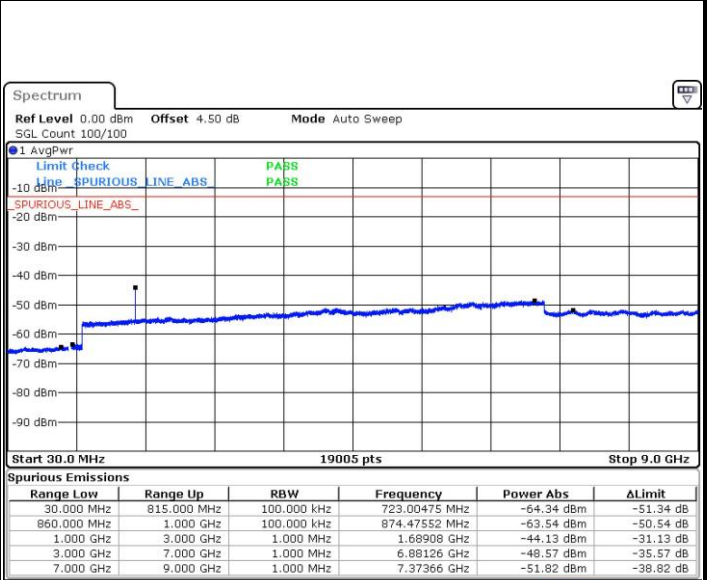

Date: 1 JUN 2017 19:33:21

LTE Band 5 / 5MHz

Lowest Channel / QPSK

Lowest Channel / 16QAM

Date: 1 JUN 2017 19:41:34

Date: 1 JUN 2017 19:42:30

Middle Channel / QPSK

Middle Channel / 16QAM

Date: 1 JUN 2017 19:44:09

Date: 1 JUN 2017 19:45:05

LTE Band 5 / 5MHz

Highest Channel / QPSK

Date: 1 JUN 2017 19:53:18

Highest Channel / 16QAM

Date: 1 JUN 2017 19:54:14

LTE Band 5 / 10MHz

Lowest Channel / QPSK

Date: 1 JUN 2017 20:02:29

Lowest Channel / 16QAM

Date: 1 JUN 2017 20:03:25

LTE Band 5 / 10MHz

Middle Channel / QPSK

Middle Channel / 16QAM

Date: 1 JUN 2017 20:05:05

Date: 1 JUN 2017 20:06:01

Highest Channel / QPSK

Highest Channel / 16QAM

Date: 1 JUN 2017 20:14:15

Date: 1 JUN 2017 20:15:10

LTE Band 7 / 5MHz

Lowest Channel / QPSK

Lowest Channel / 16QAM