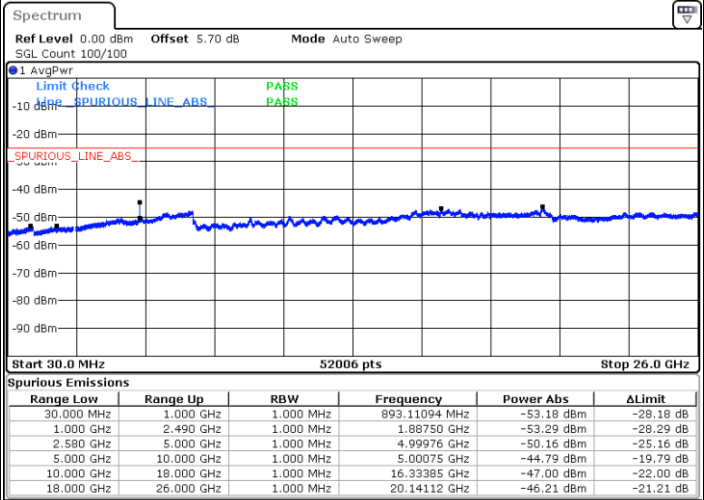

Lowest Channel / QPSK

Date: 1 JUN 2017 20:02:29

Lowest Channel / 16QAM

Date: 1 JUN 2017 20:03:25

LTE Band 5 / 10MHz

Middle Channel / QPSK

Middle Channel / 16QAM

Date: 1 JUN 2017 20:05:05

Date: 1 JUN 2017 20:06:01

Highest Channel / QPSK

Highest Channel / 16QAM

Date: 1 JUN 2017 20:14:15

Date: 1 JUN 2017 20:15:10

LTE Band 7 / 5MHz

Lowest Channel / QPSK

Lowest Channel / 16QAM

Date: 2 JUN 2017 09:45:40

Date: 2 JUN 2017 09:46:34

Middle Channel / QPSK

Middle Channel / 16QAM

Date: 2 JUN 2017 09:48:22

Date: 2 JUN 2017 09:47:28

LTE Band 7 / 5MHz

Highest Channel / QPSK

Date: 2 JUN 2017 09:49:16

Highest Channel / 16QAM

Date: 2 JUN 2017 09:50:10

LTE Band 7 / 10MHz

Lowest Channel / QPSK

Date: 2 JUN 2017 10:02:09

Lowest Channel / 16QAM

Date: 2 JUN 2017 10:03:03