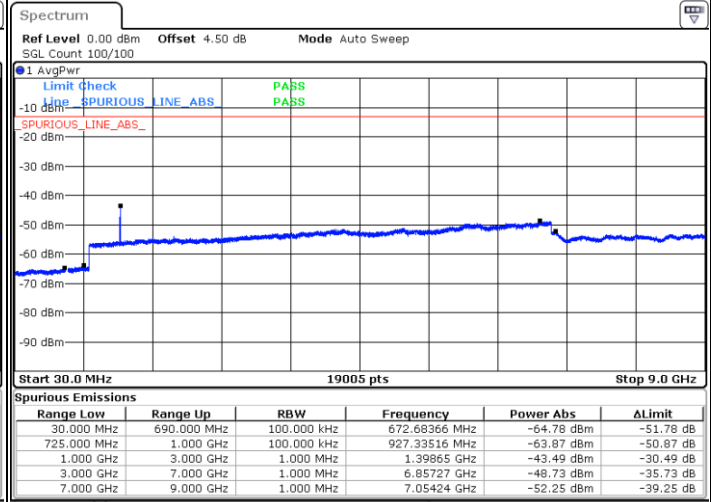

Lowest Channel / QPSK

Date: 2 JUN 2017 10:35:07

Lowest Channel / 16QAM

Date: 2 JUN 2017 10:36:01

LTE Band 7 / 20MHz

Middle Channel / QPSK

Middle Channel / 16QAM

Date: 2 JUN 2017 10:37:49

Date: 2 JUN 2017 10:36:55

Highest Channel / QPSK

Highest Channel / 16QAM

Date: 2 JUN 2017 10:38:43

Date: 2 JUN 2017 10:39:37

LTE Band 12 / 1.4MHz

Lowest Channel / QPSK

Lowest Channel / 16QAM

Date: 2 JUN 2017 11:26:08

Date: 2 JUN 2017 11:27:03

Middle Channel / QPSK

Middle Channel / 16QAM

Date: 2 JUN 2017 11:28:52

Date: 2 JUN 2017 11:27:57

LTE Band 12 / 1.4MHz

Highest Channel / QPSK

Highest Channel / 16QAM

Date: 2 JUN 2017 11:29:46

Date: 2 JUN 2017 11:30:41

LTE Band 12 / 3MHz

Lowest Channel / QPSK

Lowest Channel / 16QAM

Date: 2 JUN 2017 11:42:36

Date: 2 JUN 2017 11:43:30