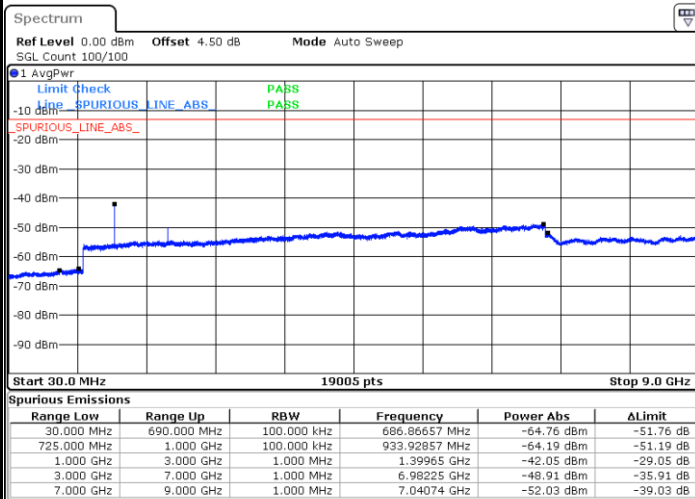

Date: 2 JUN 2017 11:47:08

LTE Band 12 / 5MHz

Lowest Channel / QPSK

Lowest Channel / 16QAM

Date: 2 JUN 2017 11:59:03

Date: 2 JUN 2017 11:59:57

Middle Channel / QPSK

Middle Channel / 16QAM

Date: 2 JUN 2017 12:01:47

Date: 2 JUN 2017 12:00:52

LTE Band 12 / 5MHz

Highest Channel / QPSK

Date: 2 JUN 2017 12:02:41

Highest Channel / 16QAM

Date: 2 JUN 2017 12:03:36

LTE Band 12 / 10MHz

Lowest Channel / QPSK

Date: 2 JUN 2017 12:15:30

Lowest Channel / 16QAM

Date: 2 JUN 2017 12:16:25

LTE Band 12 / 10MHz

Middle Channel / QPSK

Middle Channel / 16QAM

Date: 2 JUN 2017 12:18:14