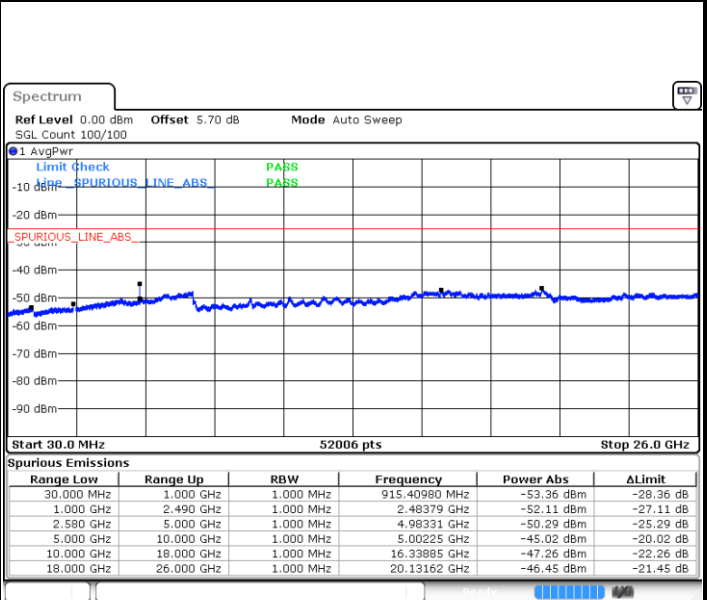

Date: 2 JUN 2017 10:06:39

LTE Band 7 / 15MHz

Lowest Channel / QPSK

Lowest Channel / 16QAM

Date: 2 JUN 2017 10:18:38

Date: 2 JUN 2017 10:19:32

Middle Channel / QPSK

Middle Channel / 16QAM

Date: 2 JUN 2017 10:21:20

Date: 2 JUN 2017 10:20:26

LTE Band7 / 15MHz

Highest Channel / QPSK

Date: 2 JUN 2017 10:22:14

Highest Channel / 16QAM

Date: 2 JUN 2017 10:23:08

LTE Band 7 / 20MHz

Lowest Channel / QPSK

Date: 2 JUN 2017 10:35:07

Lowest Channel / 16QAM

Date: 2 JUN 2017 10:36:01

LTE Band 7 / 20MHz

Middle Channel / QPSK

Middle Channel / 16QAM

Date: 2 JUN 2017 10:37:49

Date: 2 JUN 2017 10:36:55

Highest Channel / QPSK

Highest Channel / 16QAM

Date: 2 JUN 2017 10:38:43

Date: 2 JUN 2017 10:39:37

LTE Band 12 / 1.4MHz

Lowest Channel / QPSK

Lowest Channel / 16QAM