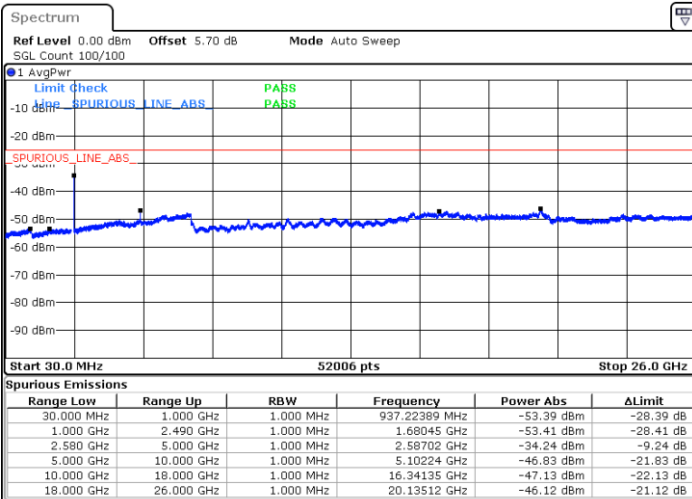

Date: 2 JUN 2017 10:21:20

Date: 2 JUN 2017 10:20:26

LTE Band7 / 15MHz

Highest Channel / QPSK

Date: 2 JUN 2017 10:22:14

Highest Channel / 16QAM

Date: 2 JUN 2017 10:23:08

LTE Band 7 / 20MHz

Lowest Channel / QPSK

Date: 2 JUN 2017 10:35:07

Lowest Channel / 16QAM

Date: 2 JUN 2017 10:36:01

LTE Band 7 / 20MHz

Middle Channel / QPSK

Middle Channel / 16QAM

Date: 2 JUN 2017 10:37:49

Date: 2 JUN 2017 10:36:55

Highest Channel / QPSK

Highest Channel / 16QAM

Date: 2 JUN 2017 10:38:43

Date: 2 JUN 2017 10:39:37

LTE Band 12 / 1.4MHz

Lowest Channel / QPSK

Lowest Channel / 16QAM