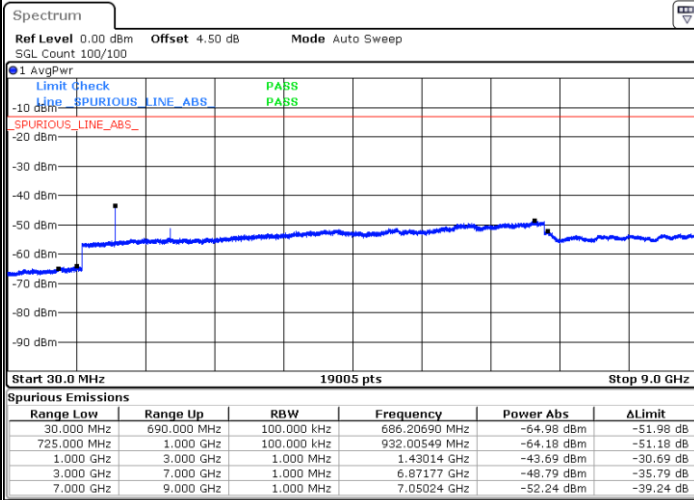

Date: 2 JUN 2017 10:36:55

Highest Channel / QPSK

Highest Channel / 16QAM

Date: 2 JUN 2017 10:38:43

Date: 2 JUN 2017 10:39:37

LTE Band 12 / 1.4MHz

Lowest Channel / QPSK

Lowest Channel / 16QAM

Date: 2 JUN 2017 11:26:08

Date: 2 JUN 2017 11:27:03

Middle Channel / QPSK

Middle Channel / 16QAM

Date: 2 JUN 2017 11:28:52

Date: 2 JUN 2017 11:27:57

LTE Band 12 / 1.4MHz

Highest Channel / QPSK

Highest Channel / 16QAM

Date: 2 JUN 2017 11:29:46

Date: 2 JUN 2017 11:30:41

LTE Band 12 / 3MHz

Lowest Channel / QPSK

Lowest Channel / 16QAM

Date: 2 JUN 2017 11:42:36

Date: 2 JUN 2017 11:43:30