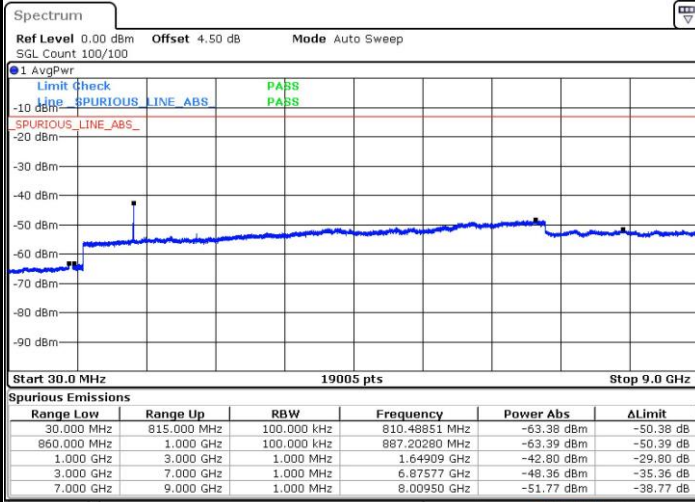

LTE Band 5 / 3MHz

Middle Channel / QPSK

Middle Channel / 16QAM

Date: 1 JUN 2017 19:23:15

Date: 1 JUN 2017 19:24:11

Highest Channel / QPSK

Highest Channel / 16QAM

Date: 1 JUN 2017 19:32:25

Date: 1 JUN 2017 19:33:21

LTE Band 5 / 5MHz

Lowest Channel / QPSK

Lowest Channel / 16QAM

Date: 1 JUN 2017 19:41:34

Date: 1 JUN 2017 19:42:30

Middle Channel / QPSK

Middle Channel / 16QAM

Date: 1 JUN 2017 19:44:09

Date: 1 JUN 2017 19:45:05

LTE Band 5 / 5MHz

Highest Channel / QPSK

Date: 1 JUN 2017 19:53:18

Highest Channel / 16QAM

Date: 1 JUN 2017 19:54:14

LTE Band 5 / 10MHz