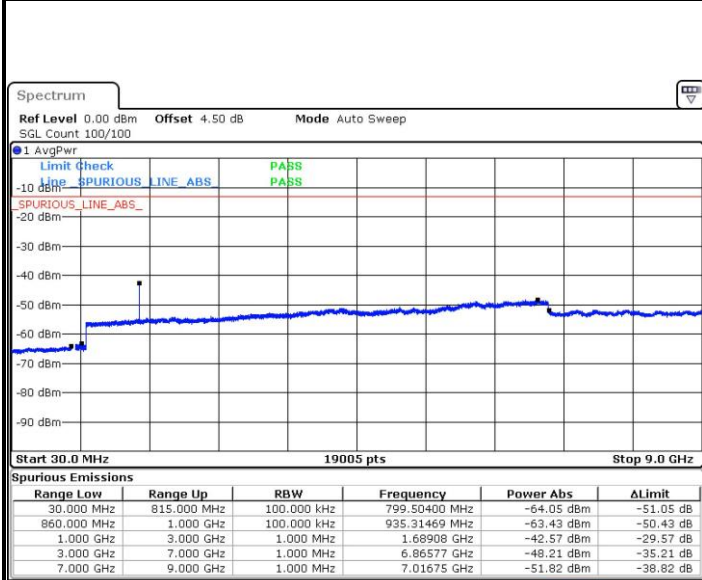

Date: 1 JUN 2017 19:33:21

LTE Band 5 / 5MHz

Lowest Channel / QPSK

Lowest Channel / 16QAM

Date: 1 JUN 2017 19:41:34

Date: 1 JUN 2017 19:42:30

Middle Channel / QPSK

Middle Channel / 16QAM

Date: 1 JUN 2017 19:44:09

Date: 1 JUN 2017 19:45:05

LTE Band 5 / 5MHz

Highest Channel / QPSK

Date: 1 JUN 2017 19:53:18

Highest Channel / 16QAM

Date: 1 JUN 2017 19:54:14

LTE Band 5 / 10MHz

Lowest Channel / QPSK

Date: 1 JUN 2017 20:02:29

Lowest Channel / 16QAM

Date: 1 JUN 2017 20:03:25

LTE Band 5 / 10MHz

Middle Channel / QPSK

Middle Channel / 16QAM

Date: 1 JUN 2017 20:05:05

Date: 1 JUN 2017 20:06:01

Highest Channel / QPSK

Highest Channel / 16QAM

Date: 1 JUN 2017 20:14:15

Date: 1 JUN 2017 20:15:10

LTE Band 7 / 5MHz

Lowest Channel / QPSK

Lowest Channel / 16QAM