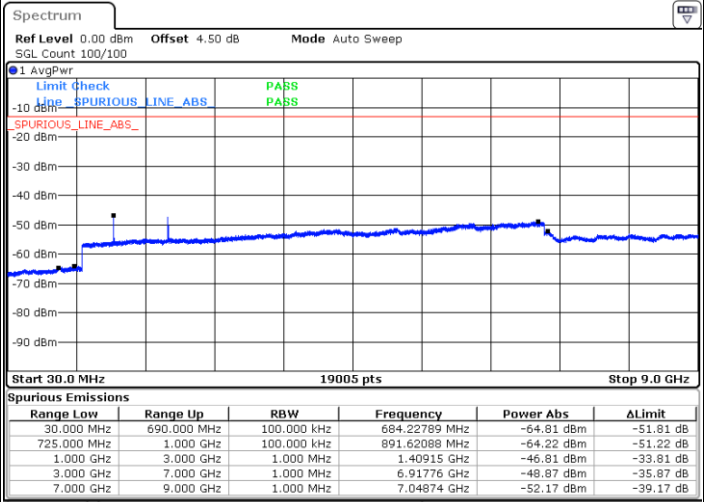

Lowest Channel / QPSK

Date: 2 JUN 2017 12:15:30

Lowest Channel / 16QAM

Date: 2 JUN 2017 12:16:25

LTE Band 12 / 10MHz

Middle Channel / QPSK

Middle Channel / 16QAM

Date: 2 JUN 2017 12:18:14

Date: 2 JUN 2017 12:17:19

Highest Channel / QPSK

Highest Channel / 16QAM

Date: 2 JUN 2017 12:19:08

Date: 2 JUN 2017 12:20:03

LTE Band 17 / 5MHz

Lowest Channel / QPSK

Lowest Channel / 16QAM

Date: 2 JUN 2017 14:12:53

Date: 2 JUN 2017 14:13:47

Middle Channel / QPSK

Middle Channel / 16QAM

Date: 2 JUN 2017 14:15:22

Date: 2 JUN 2017 14:16:16

LTE Band 17 / 5MHz

Highest Channel / QPSK

Date: 2 JUN 2017 14:22:21

Highest Channel / 16QAM

Date: 2 JUN 2017 14:23:16

LTE Band 17 / 10MHz

Lowest Channel / QPSK

Date: 2 JUN 2017 14:29:20

Lowest Channel / 16QAM

Date: 2 JUN 2017 14:30:14