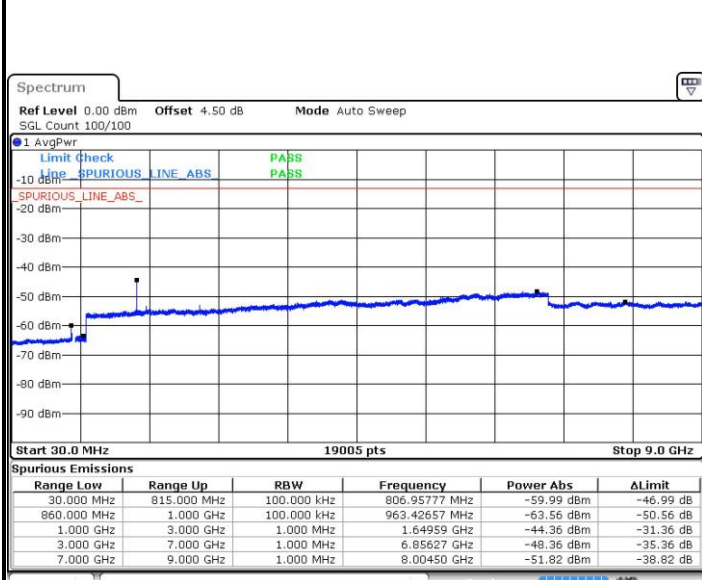

Date: 1 JUN 2017 19:33:21

LTE Band 5 / 5MHz

Lowest Channel / QPSK

Lowest Channel / 16QAM

Date: 1 JUN 2017 19:41:34

Date: 1 JUN 2017 19:42:30

Middle Channel / QPSK

Middle Channel / 16QAM

Date: 1 JUN 2017 19:44:09

Date: 1 JUN 2017 19:45:05

LTE Band 5 / 5MHz

Highest Channel / QPSK

Date: 1 JUN 2017 19:53:18

Highest Channel / 16QAM

Date: 1 JUN 2017 19:54:14

LTE Band 5 / 10MHz

Lowest Channel / QPSK

Date: 1 JUN 2017 20:02:29

Lowest Channel / 16QAM

Date: 1 JUN 2017 20:03:25

LTE Band 5 / 10MHz

Middle Channel / QPSK

Middle Channel / 16QAM

Date: 1 JUN 2017 20:05:05

Date: 1 JUN 2017 20:06:01

Highest Channel / QPSK

Highest Channel / 16QAM

Date: 1 JUN 2017 20:14:15

Date: 1 JUN 2017 20:15:10

LTE Band 7 / 5MHz

Lowest Channel / QPSK

Lowest Channel / 16QAM