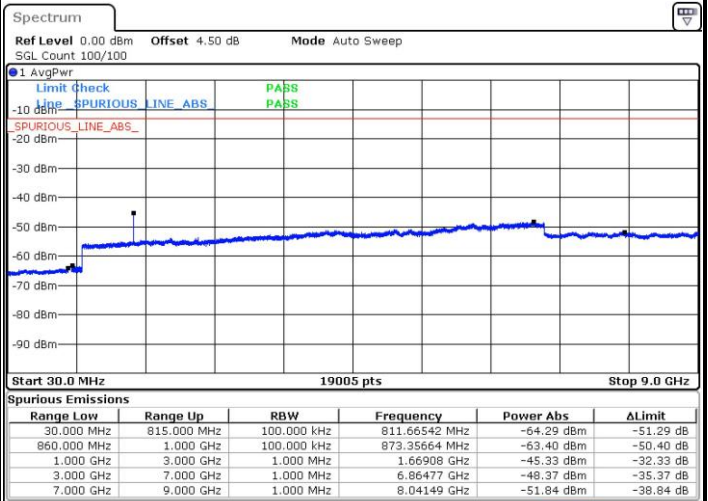

Date: 1 JUN 2017 19:33:21

LTE Band 5 / 5MHz

Lowest Channel / QPSK

Lowest Channel / 16QAM

Date: 1 JUN 2017 19:41:34

Date: 1 JUN 2017 19:42:30

Middle Channel / QPSK

Middle Channel / 16QAM

Date: 1 JUN 2017 19:44:09

Date: 1 JUN 2017 19:45:05

LTE Band 5 / 5MHz

Highest Channel / QPSK

Date: 1 JUN 2017 19:53:18

Highest Channel / 16QAM

Date: 1 JUN 2017 19:54:14

LTE Band 5 / 10MHz

Lowest Channel / QPSK

Date: 1 JUN 2017 20:02:29

Lowest Channel / 16QAM

Date: 1 JUN 2017 20:03:25

LTE Band 5 / 10MHz

Middle Channel / QPSK

Middle Channel / 16QAM

Date: 1 JUN 2017 20:05:05