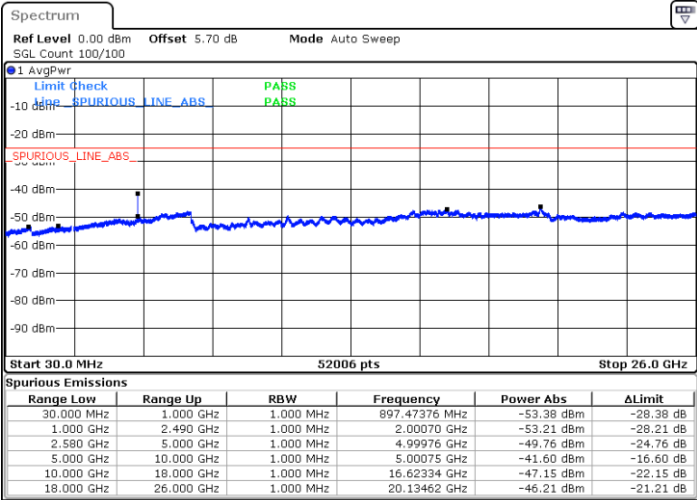

Lowest Channel / QPSK

Date: 1 JUN 2017 20:02:29

Lowest Channel / 16QAM

Date: 1 JUN 2017 20:03:25

LTE Band 5 / 10MHz

Middle Channel / QPSK

Middle Channel / 16QAM

Date: 1 JUN 2017 20:05:05

Date: 1 JUN 2017 20:06:01

Highest Channel / QPSK

Highest Channel / 16QAM

Date: 1 JUN 2017 20:14:15

Date: 1 JUN 2017 20:15:10

LTE Band 7 / 5MHz

Lowest Channel / QPSK

Lowest Channel / 16QAM

Date: 2 JUN 2017 09:45:40

Date: 2 JUN 2017 09:46:34

Middle Channel / QPSK

Middle Channel / 16QAM

Date: 2 JUN 2017 09:48:22

Date: 2 JUN 2017 09:47:28

LTE Band 7 / 5MHz

Highest Channel / QPSK

Date: 2 JUN 2017 09:49:16

Highest Channel / 16QAM

Date: 2 JUN 2017 09:50:10

LTE Band 7 / 10MHz

Lowest Channel / QPSK

Date: 2 JUN 2017 10:02:09

Lowest Channel / 16QAM

Date: 2 JUN 2017 10:03:03