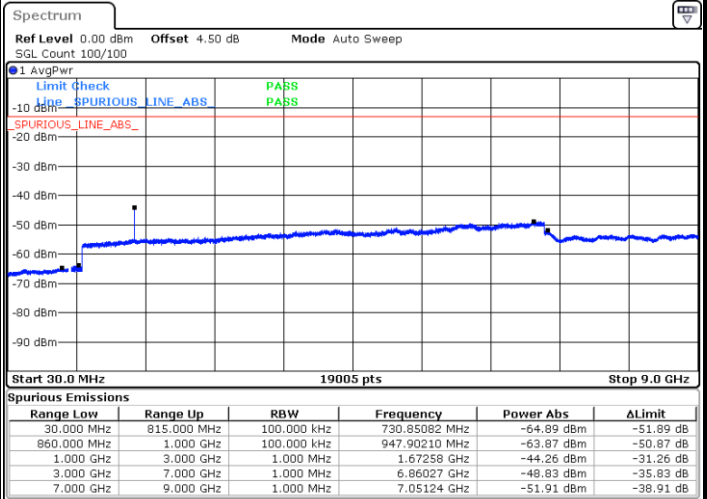

Date: 2 JUN 2017 14:22:21

Highest Channel / 16QAM

Date: 2 JUN 2017 14:23:16

LTE Band 17 / 10MHz

Lowest Channel / QPSK

Date: 2 JUN 2017 14:29:20

Lowest Channel / 16QAM

Date: 2 JUN 2017 14:30:14

LTE Band 17 / 10MHz

Middle Channel / QPSK

Middle Channel / 16QAM

Date: 2 JUN 2017 14:31:49

Date: 2 JUN 2017 14:32:43

Highest Channel / QPSK

Highest Channel / 16QAM

Date: 2 JUN 2017 14:38:48

Date: 2 JUN 2017 14:39:42

LTE Band 26 / 1.4MHz

Lowest Channel / QPSK

Lowest Channel / 16QAM

Date: 2 JUN 2017 17:06:27

Date: 2 JUN 2017 16:59:17

Middle Channel / QPSK

Middle Channel / 16QAM

Date: 2 JUN 2017 17:07:06

Date: 2 JUN 2017 17:07:38

LTE Band 26 / 1.4MHz

Highest Channel / QPSK

Highest Channel / 16QAM

Date: 2 JUN 2017 17:18:21

Date: 2 JUN 2017 17:17:42

LTE Band 26 / 3MHz