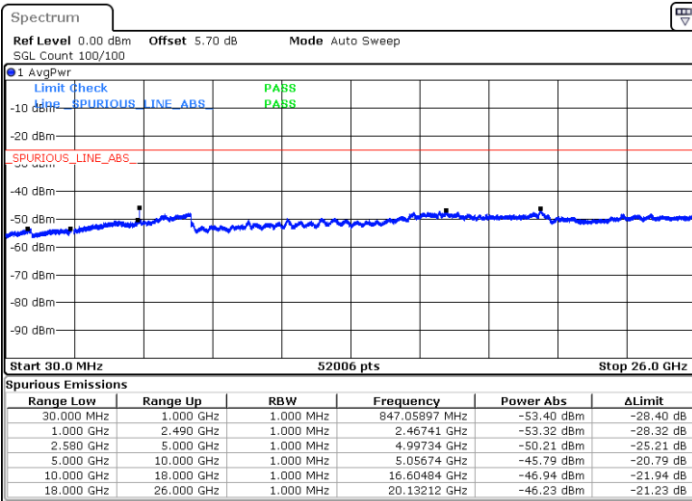

LTE Band 7 / 10MHz

Middle Channel / QPSK

Middle Channel / 16QAM

Date: 2 JUN 2017 10:04:51

Date: 2 JUN 2017 10:03:57

Highest Channel / QPSK

Highest Channel / 16QAM

Date: 2 JUN 2017 10:05:45

Date: 2 JUN 2017 10:06:39

LTE Band 7 / 15MHz

Lowest Channel / QPSK

Lowest Channel / 16QAM

Date: 2 JUN 2017 10:18:38

Date: 2 JUN 2017 10:19:32

Middle Channel / QPSK

Middle Channel / 16QAM

Date: 2 JUN 2017 10:21:20

Date: 2 JUN 2017 10:20:26

LTE Band7 / 15MHz

Highest Channel / QPSK

Date: 2 JUN 2017 10:22:14

Highest Channel / 16QAM

Date: 2 JUN 2017 10:23:08

LTE Band 7 / 20MHz