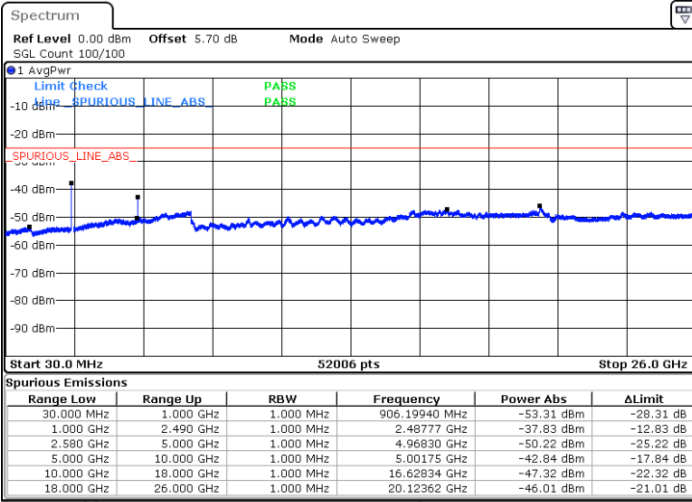

LTE Band 7 / 10MHz

Middle Channel / QPSK

Middle Channel / 16QAM

Date: 2 JUN 2017 10:04:51

Date: 2 JUN 2017 10:03:57

Highest Channel / QPSK

Highest Channel / 16QAM

Date: 2 JUN 2017 10:05:45

Date: 2 JUN 2017 10:06:39

LTE Band 7 / 15MHz

Lowest Channel / QPSK

Lowest Channel / 16QAM

Date: 2 JUN 2017 10:18:38

Date: 2 JUN 2017 10:19:32

Middle Channel / QPSK

Middle Channel / 16QAM

Date: 2 JUN 2017 10:21:20

Date: 2 JUN 2017 10:20:26

LTE Band7 / 15MHz

Highest Channel / QPSK

Date: 2 JUN 2017 10:22:14

Highest Channel / 16QAM

Date: 2 JUN 2017 10:23:08

LTE Band 7 / 20MHz