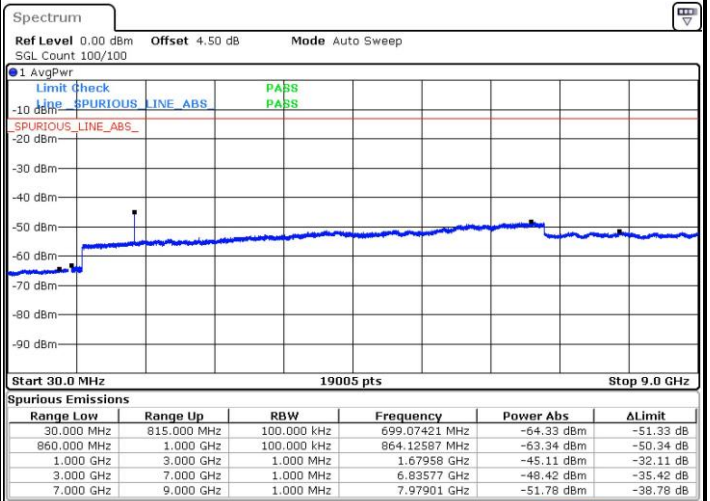

Date: 1 JUN 2017 19:44:09

Date: 1 JUN 2017 19:45:05

LTE Band 5 / 5MHz

Highest Channel / QPSK

Date: 1 JUN 2017 19:53:18

Highest Channel / 16QAM

Date: 1 JUN 2017 19:54:14

LTE Band 5 / 10MHz

Lowest Channel / QPSK

Date: 1 JUN 2017 20:02:29

Lowest Channel / 16QAM

Date: 1 JUN 2017 20:03:25

LTE Band 5 / 10MHz

Middle Channel / QPSK

Middle Channel / 16QAM

Date: 1 JUN 2017 20:05:05

Date: 1 JUN 2017 20:06:01

Highest Channel / QPSK

Highest Channel / 16QAM

Date: 1 JUN 2017 20:14:15

Date: 1 JUN 2017 20:15:10

LTE Band 7 / 5MHz

Lowest Channel / QPSK

Lowest Channel / 16QAM

Date: 2 JUN 2017 09:45:40

Date: 2 JUN 2017 09:46:34

Middle Channel / QPSK

Middle Channel / 16QAM

Date: 2 JUN 2017 09:48:22

Date: 2 JUN 2017 09:47:28

LTE Band 7 / 5MHz

Highest Channel / QPSK