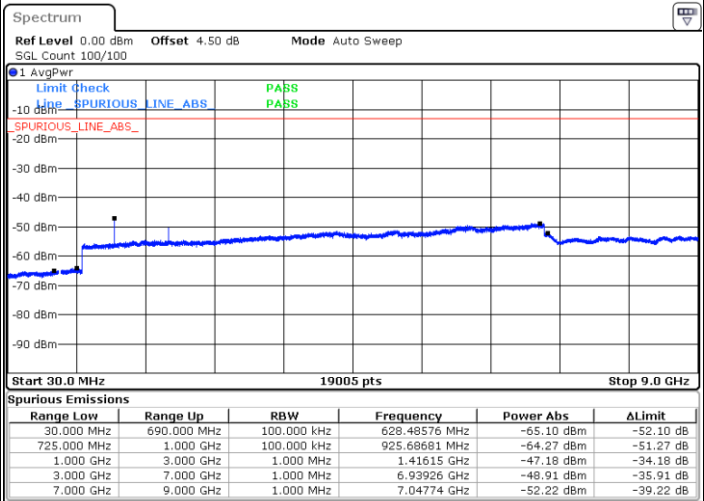

Date: 2 JUN 2017 12:17:19

Highest Channel / QPSK

Highest Channel / 16QAM

Date: 2 JUN 2017 12:19:08

Date: 2 JUN 2017 12:20:03

LTE Band 17 / 5MHz

Lowest Channel / QPSK

Lowest Channel / 16QAM

Date: 2 JUN 2017 14:12:53

Date: 2 JUN 2017 14:13:47

Middle Channel / QPSK

Middle Channel / 16QAM

Date: 2 JUN 2017 14:15:22

Date: 2 JUN 2017 14:16:16

LTE Band 17 / 5MHz

Highest Channel / QPSK

Date: 2 JUN 2017 14:22:21

Highest Channel / 16QAM

Date: 2 JUN 2017 14:23:16

LTE Band 17 / 10MHz

Lowest Channel / QPSK

Date: 2 JUN 2017 14:29:20

Lowest Channel / 16QAM

Date: 2 JUN 2017 14:30:14

LTE Band 17 / 10MHz

Middle Channel / QPSK

Middle Channel / 16QAM

Date: 2 JUN 2017 14:31:49

Date: 2 JUN 2017 14:32:43

Highest Channel / QPSK

Highest Channel / 16QAM

Date: 2 JUN 2017 14:38:48