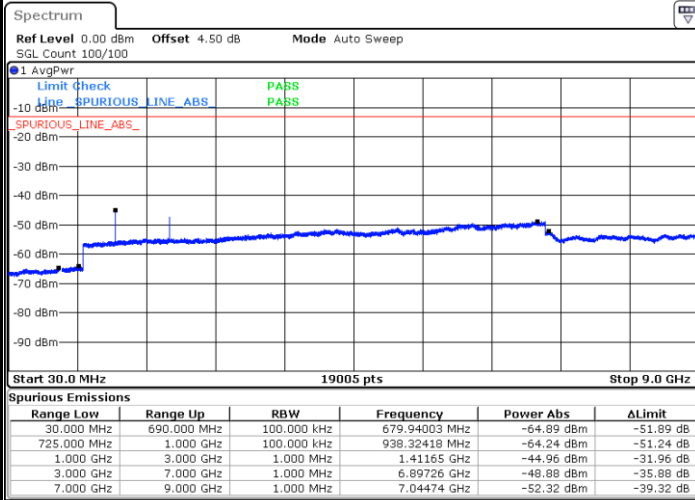

Date: 2 JUN 2017 14:12:53

Date: 2 JUN 2017 14:13:47

Middle Channel / QPSK

Middle Channel / 16QAM

Date: 2 JUN 2017 14:15:22

Date: 2 JUN 2017 14:16:16

LTE Band 17 / 5MHz

Highest Channel / QPSK

Date: 2 JUN 2017 14:22:21

Highest Channel / 16QAM

Date: 2 JUN 2017 14:23:16

LTE Band 17 / 10MHz

Lowest Channel / QPSK

Date: 2 JUN 2017 14:29:20

Lowest Channel / 16QAM

Date: 2 JUN 2017 14:30:14

LTE Band 17 / 10MHz

Middle Channel / QPSK

Middle Channel / 16QAM

Date: 2 JUN 2017 14:31:49

Date: 2 JUN 2017 14:32:43

Highest Channel / QPSK

Highest Channel / 16QAM

Date: 2 JUN 2017 14:38:48