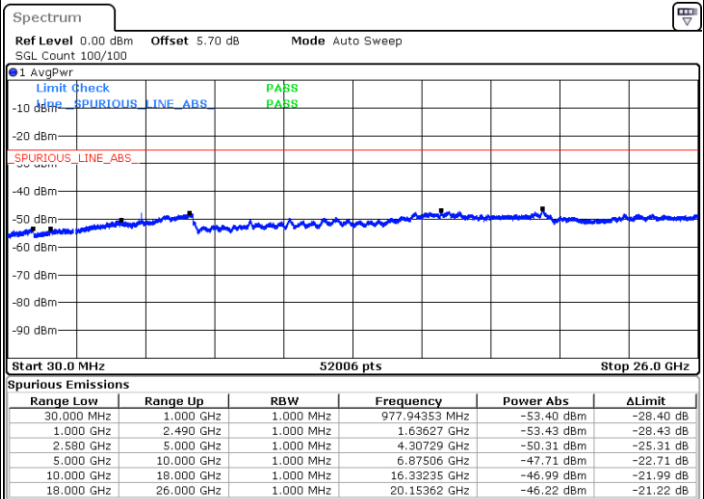

Date: 1 JUN 2017 20:06:01

Highest Channel / QPSK

Highest Channel / 16QAM

Date: 1 JUN 2017 20:14:15

Date: 1 JUN 2017 20:15:10

LTE Band 7 / 5MHz

Lowest Channel / QPSK

Lowest Channel / 16QAM

Date: 2 JUN 2017 09:45:40

Date: 2 JUN 2017 09:46:34

Middle Channel / QPSK

Middle Channel / 16QAM

Date: 2 JUN 2017 09:48:22

Date: 2 JUN 2017 09:47:28

LTE Band 7 / 5MHz

Highest Channel / QPSK

Date: 2 JUN 2017 09:49:16

Highest Channel / 16QAM

Date: 2 JUN 2017 09:50:10

LTE Band 7 / 10MHz

Lowest Channel / QPSK

Date: 2 JUN 2017 10:02:09

Lowest Channel / 16QAM

Date: 2 JUN 2017 10:03:03

LTE Band 7 / 10MHz

Middle Channel / QPSK

Middle Channel / 16QAM

Date: 2 JUN 2017 10:04:51

Date: 2 JUN 2017 10:03:57

Highest Channel / QPSK

Highest Channel / 16QAM

Date: 2 JUN 2017 10:05:45