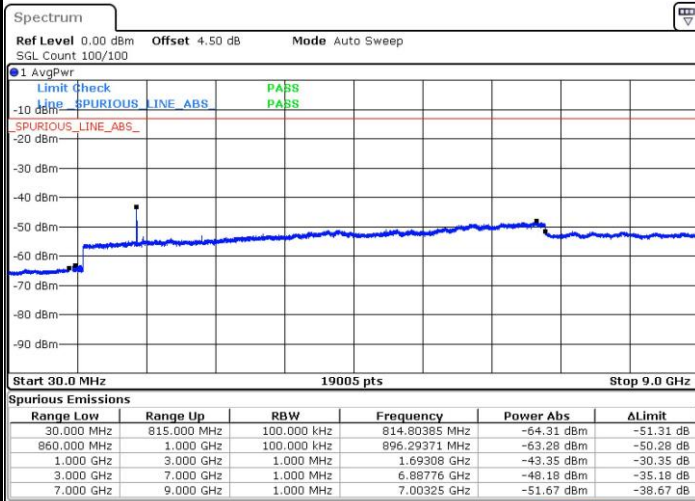

LTE Band 5 / 3MHz

Middle Channel / QPSK

Middle Channel / 16QAM

Date: 1 JUN 2017 19:23:15

Date: 1 JUN 2017 19:24:11

Highest Channel / QPSK

Highest Channel / 16QAM

Date: 1 JUN 2017 19:32:25

Date: 1 JUN 2017 19:33:21

LTE Band 5 / 5MHz

Lowest Channel / QPSK

Lowest Channel / 16QAM

Date: 1 JUN 2017 19:41:34

Date: 1 JUN 2017 19:42:30

Middle Channel / QPSK

Middle Channel / 16QAM

Date: 1 JUN 2017 19:44:09

Date: 1 JUN 2017 19:45:05

LTE Band 5 / 5MHz

Highest Channel / QPSK

Date: 1 JUN 2017 19:53:18

Highest Channel / 16QAM

Date: 1 JUN 2017 19:54:14

LTE Band 5 / 10MHz