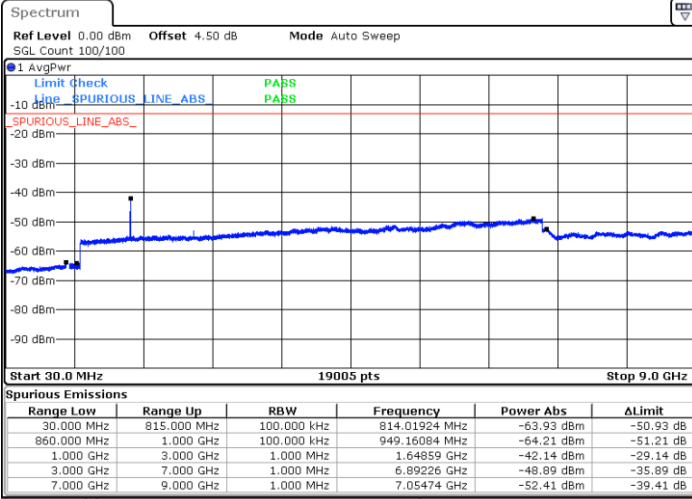

Date: 2 JUN 2017 14:22:21

Highest Channel / 16QAM

Date: 2 JUN 2017 14:23:16

LTE Band 17 / 10MHz

Lowest Channel / QPSK

Date: 2 JUN 2017 14:29:20

Lowest Channel / 16QAM

Date: 2 JUN 2017 14:30:14

LTE Band 17 / 10MHz

Middle Channel / QPSK

Middle Channel / 16QAM

Date: 2 JUN 2017 14:31:49

Date: 2 JUN 2017 14:32:43

Highest Channel / QPSK

Highest Channel / 16QAM

Date: 2 JUN 2017 14:38:48

Date: 2 JUN 2017 14:39:42

LTE Band 26 / 1.4MHz

Lowest Channel / QPSK

Lowest Channel / 16QAM

Date: 2 JUN 2017 17:06:27

Date: 2 JUN 2017 16:59:17

Middle Channel / QPSK

Middle Channel / 16QAM

Date: 2 JUN 2017 17:07:06

Date: 2 JUN 2017 17:07:38

LTE Band 26 / 1.4MHz

Highest Channel / QPSK

Highest Channel / 16QAM

Date: 2 JUN 2017 17:18:21

Date: 2 JUN 2017 17:17:42

LTE Band 26 / 3MHz