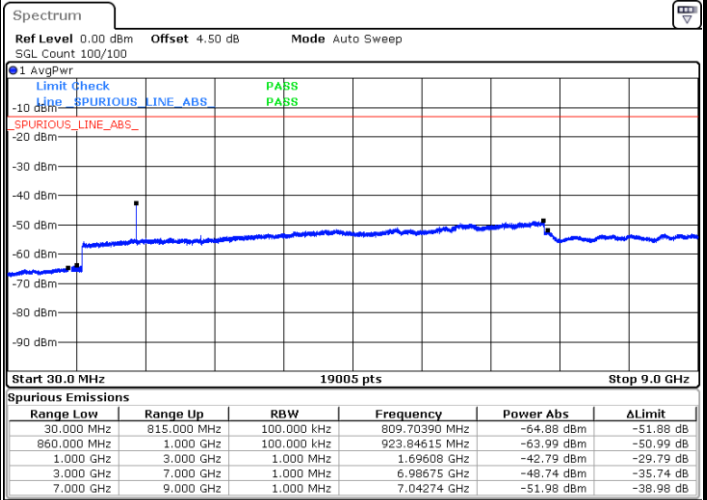

Date: 2 JUN 2017 14:39:42

LTE Band 26 / 1.4MHz

Lowest Channel / QPSK

Lowest Channel / 16QAM

Date: 2 JUN 2017 17:06:27

Date: 2 JUN 2017 16:59:17

Middle Channel / QPSK

Middle Channel / 16QAM

Date: 2 JUN 2017 17:07:06

Date: 2 JUN 2017 17:07:38

LTE Band 26 / 1.4MHz

Highest Channel / QPSK

Highest Channel / 16QAM

Date: 2 JUN 2017 17:18:21

Date: 2 JUN 2017 17:17:42

LTE Band 26 / 3MHz

Lowest Channel / QPSK

Lowest Channel / 16QAM

Date: 2 JUN 2017 17:58:04

Date: 2 JUN 2017 17:58:40

LTE Band 26 / 3MHz

Middle Channel / QPSK

Date: 2 JUN 2017 17:59:44

Middle Channel / 16QAM