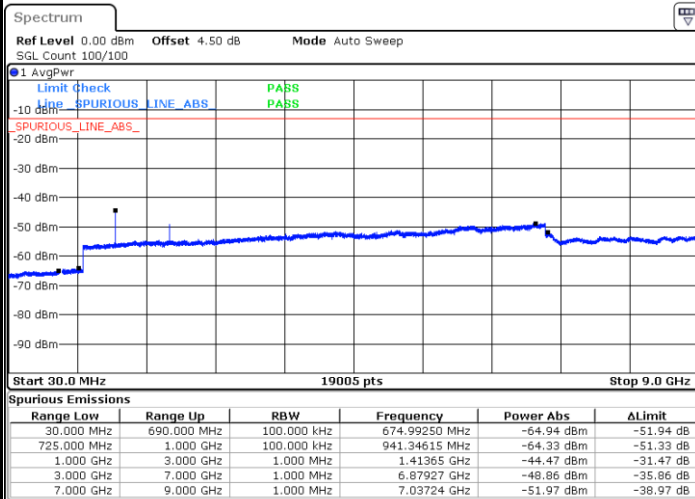

Date: 2 JUN 2017 14:22:21

Highest Channel / 16QAM

Date: 2 JUN 2017 14:23:16

LTE Band 17 / 10MHz

Lowest Channel / QPSK

Date: 2 JUN 2017 14:29:20

Lowest Channel / 16QAM

Date: 2 JUN 2017 14:30:14

LTE Band 17 / 10MHz

Middle Channel / QPSK

Middle Channel / 16QAM

Date: 2 JUN 2017 14:31:49

Date: 2 JUN 2017 14:32:43

Highest Channel / QPSK

Highest Channel / 16QAM

Date: 2 JUN 2017 14:38:48

Date: 2 JUN 2017 14:39:42

LTE Band 26 / 1.4MHz

Lowest Channel / QPSK

Lowest Channel / 16QAM

Date: 2 JUN 2017 17:06:27

Date: 2 JUN 2017 16:59:17

Middle Channel / QPSK

Middle Channel / 16QAM

Date: 2 JUN 2017 17:07:06

Date: 2 JUN 2017 17:07:38

LTE Band 26 / 1.4MHz

Highest Channel / QPSK

Highest Channel / 16QAM

Date: 2 JUN 2017 17:18:21

Date: 2 JUN 2017 17:17:42

LTE Band 26 / 3MHz