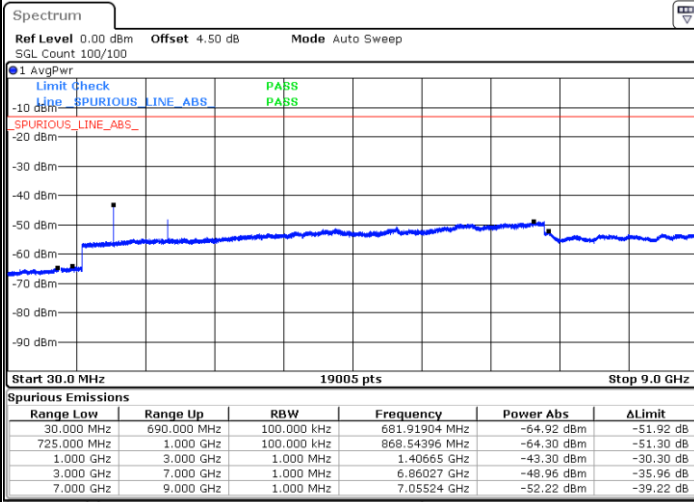

Date: 2 JUN 2017 12:01:47

Date: 2 JUN 2017 12:00:52

LTE Band 12 / 5MHz

Highest Channel / QPSK

Date: 2 JUN 2017 12:02:41

Highest Channel / 16QAM

Date: 2 JUN 2017 12:03:36

LTE Band 12 / 10MHz

Lowest Channel / QPSK

Date: 2 JUN 2017 12:15:30

Lowest Channel / 16QAM

Date: 2 JUN 2017 12:16:25

LTE Band 12 / 10MHz

Middle Channel / QPSK

Middle Channel / 16QAM

Date: 2 JUN 2017 12:18:14

Date: 2 JUN 2017 12:17:19

Highest Channel / QPSK

Highest Channel / 16QAM

Date: 2 JUN 2017 12:19:08

Date: 2 JUN 2017 12:20:03

LTE Band 17 / 5MHz

Lowest Channel / QPSK

Lowest Channel / 16QAM