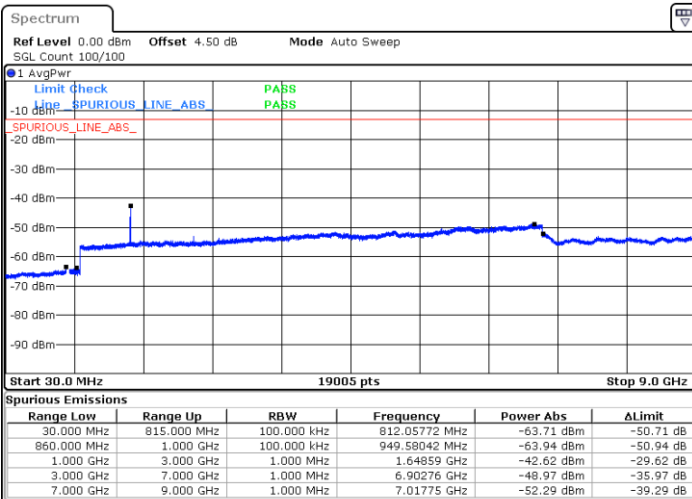

Date: 2 JUN 2017 14:39:42

LTE Band 26 / 1.4MHz

Lowest Channel / QPSK

Lowest Channel / 16QAM

Date: 2 JUN 2017 17:06:27

Date: 2 JUN 2017 16:59:17

Middle Channel / QPSK

Middle Channel / 16QAM

Date: 2 JUN 2017 17:07:06

Date: 2 JUN 2017 17:07:38

LTE Band 26 / 1.4MHz

Highest Channel / QPSK

Highest Channel / 16QAM

Date: 2 JUN 2017 17:18:21

Date: 2 JUN 2017 17:17:42

LTE Band 26 / 3MHz

Lowest Channel / QPSK

Lowest Channel / 16QAM

Date: 2 JUN 2017 17:58:04

Date: 2 JUN 2017 17:58:40

LTE Band 26 / 3MHz

Middle Channel / QPSK

Date: 2 JUN 2017 17:59:44

Middle Channel / 16QAM