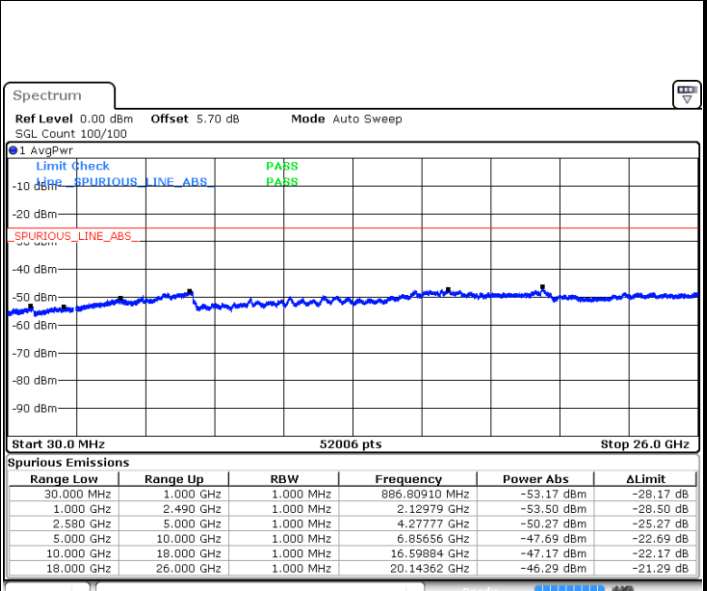

Date: 1 JUN 2017 20:06:01

Highest Channel / QPSK

Highest Channel / 16QAM

Date: 1 JUN 2017 20:14:15

Date: 1 JUN 2017 20:15:10

LTE Band 7 / 5MHz

Lowest Channel / QPSK

Lowest Channel / 16QAM

Date: 2 JUN 2017 09:45:40

Date: 2 JUN 2017 09:46:34

Middle Channel / QPSK

Middle Channel / 16QAM

Date: 2 JUN 2017 09:48:22

Date: 2 JUN 2017 09:47:28

LTE Band 7 / 5MHz

Highest Channel / QPSK

Date: 2 JUN 2017 09:49:16

Highest Channel / 16QAM

Date: 2 JUN 2017 09:50:10

LTE Band 7 / 10MHz

Lowest Channel / QPSK

Date: 2 JUN 2017 10:02:09

Lowest Channel / 16QAM

Date: 2 JUN 2017 10:03:03

LTE Band 7 / 10MHz

Middle Channel / QPSK

Middle Channel / 16QAM

Date: 2 JUN 2017 10:04:51

Date: 2 JUN 2017 10:03:57

Highest Channel / QPSK

Highest Channel / 16QAM

Date: 2 JUN 2017 10:05:45