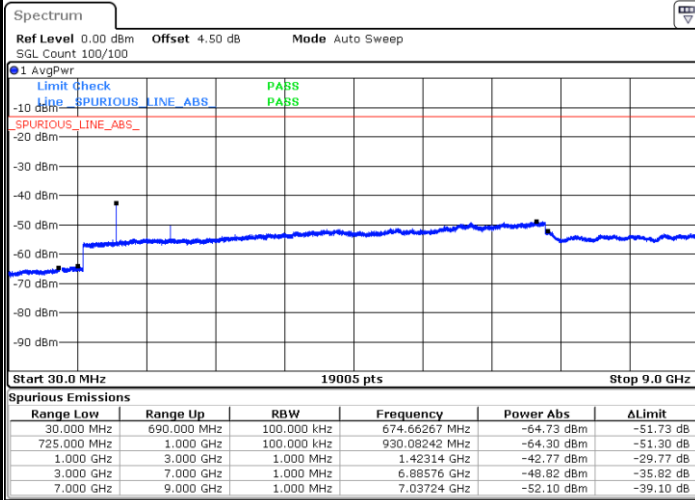

Date: 2 JUN 2017 11:47:08

LTE Band 12 / 5MHz

Lowest Channel / QPSK

Lowest Channel / 16QAM

Date: 2 JUN 2017 11:59:03

Date: 2 JUN 2017 11:59:57

Middle Channel / QPSK

Middle Channel / 16QAM

Date: 2 JUN 2017 12:01:47

Date: 2 JUN 2017 12:00:52

LTE Band 12 / 5MHz

Highest Channel / QPSK

Date: 2 JUN 2017 12:02:41

Highest Channel / 16QAM

Date: 2 JUN 2017 12:03:36

LTE Band 12 / 10MHz

Lowest Channel / QPSK

Date: 2 JUN 2017 12:15:30

Lowest Channel / 16QAM

Date: 2 JUN 2017 12:16:25

LTE Band 12 / 10MHz

Middle Channel / QPSK

Middle Channel / 16QAM

Date: 2 JUN 2017 12:18:14