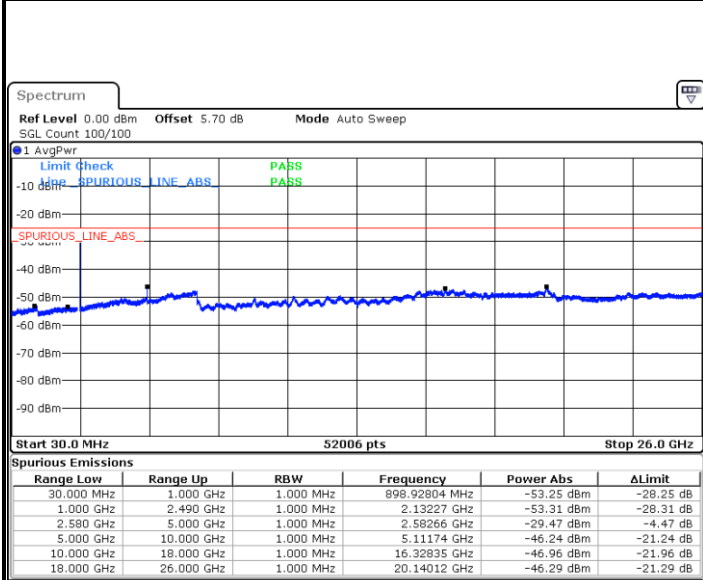

Date: 2 JUN 2017 10:06:39

LTE Band 7 / 15MHz

Lowest Channel / QPSK

Lowest Channel / 16QAM

Date: 2 JUN 2017 10:18:38

Date: 2 JUN 2017 10:19:32

Middle Channel / QPSK

Middle Channel / 16QAM

Date: 2 JUN 2017 10:21:20

Date: 2 JUN 2017 10:20:26

LTE Band7 / 15MHz

Highest Channel / QPSK

Date: 2 JUN 2017 10:22:14

Highest Channel / 16QAM

Date: 2 JUN 2017 10:23:08

LTE Band 7 / 20MHz

Lowest Channel / QPSK

Date: 2 JUN 2017 10:35:07

Lowest Channel / 16QAM

Date: 2 JUN 2017 10:36:01

LTE Band 7 / 20MHz

Middle Channel / QPSK

Middle Channel / 16QAM

Date: 2 JUN 2017 10:37:49

Date: 2 JUN 2017 10:36:55

Highest Channel / QPSK

Highest Channel / 16QAM

Date: 2 JUN 2017 10:38:43

Date: 2 JUN 2017 10:39:37

LTE Band 12 / 1.4MHz

Lowest Channel / QPSK

Lowest Channel / 16QAM