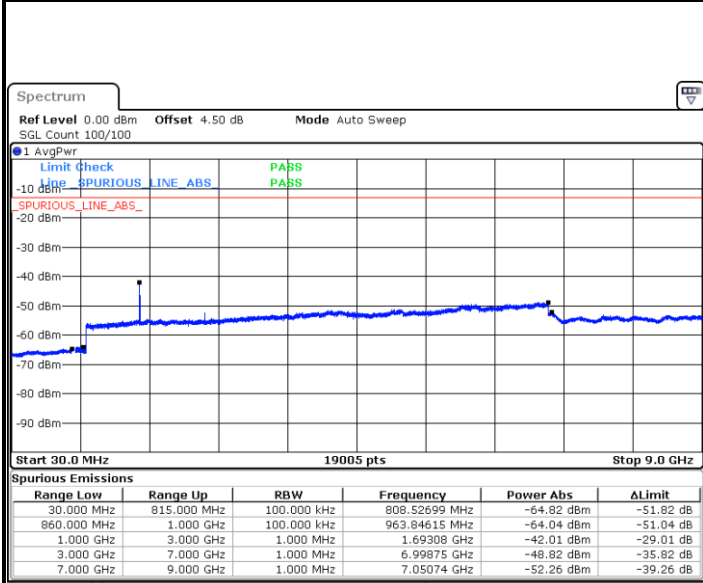

Date: 2 JUN 2017 14:39:42

LTE Band 26 / 1.4MHz

Lowest Channel / QPSK

Lowest Channel / 16QAM

Date: 2 JUN 2017 17:06:27

Date: 2 JUN 2017 16:59:17

Middle Channel / QPSK

Middle Channel / 16QAM

Date: 2 JUN 2017 17:07:06

Date: 2 JUN 2017 17:07:38

LTE Band 26 / 1.4MHz

Highest Channel / QPSK

Highest Channel / 16QAM

Date: 2 JUN 2017 17:18:21

Date: 2 JUN 2017 17:17:42

LTE Band 26 / 3MHz

Lowest Channel / QPSK

Lowest Channel / 16QAM

Date: 2 JUN 2017 17:58:04

Date: 2 JUN 2017 17:58:40

LTE Band 26 / 3MHz

Middle Channel / QPSK

Date: 2 JUN 2017 17:59:44

Middle Channel / 16QAM

Date: 2 JUN 2017 17:59:09

Highest Channel / QPSK

Date: 2 JUN 2017 18:09:00

Highest Channel / 16QAM

Date: 2 JUN 2017 18:09:27