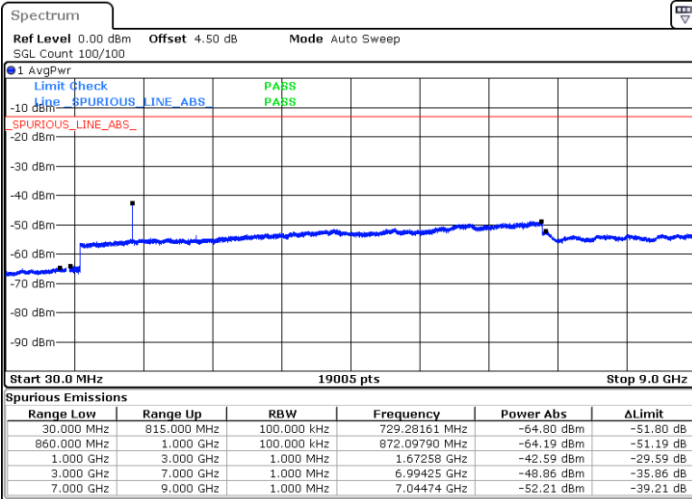

Date: 2 JUN 2017 14:22:21

Highest Channel / 16QAM

Date: 2 JUN 2017 14:23:16

LTE Band 17 / 10MHz

Lowest Channel / QPSK

Date: 2 JUN 2017 14:29:20

Lowest Channel / 16QAM

Date: 2 JUN 2017 14:30:14

LTE Band 17 / 10MHz

Middle Channel / QPSK

Middle Channel / 16QAM

Date: 2 JUN 2017 14:31:49

Date: 2 JUN 2017 14:32:43

Highest Channel / QPSK

Highest Channel / 16QAM

Date: 2 JUN 2017 14:38:48

Date: 2 JUN 2017 14:39:42

LTE Band 26 / 1.4MHz

Lowest Channel / QPSK

Lowest Channel / 16QAM

Date: 2 JUN 2017 17:06:27

Date: 2 JUN 2017 16:59:17

Middle Channel / QPSK

Middle Channel / 16QAM

Date: 2 JUN 2017 17:07:06

Date: 2 JUN 2017 17:07:38

LTE Band 26 / 1.4MHz

Highest Channel / QPSK

Highest Channel / 16QAM

Date: 2 JUN 2017 17:18:21

Date: 2 JUN 2017 17:17:42

LTE Band 26 / 3MHz