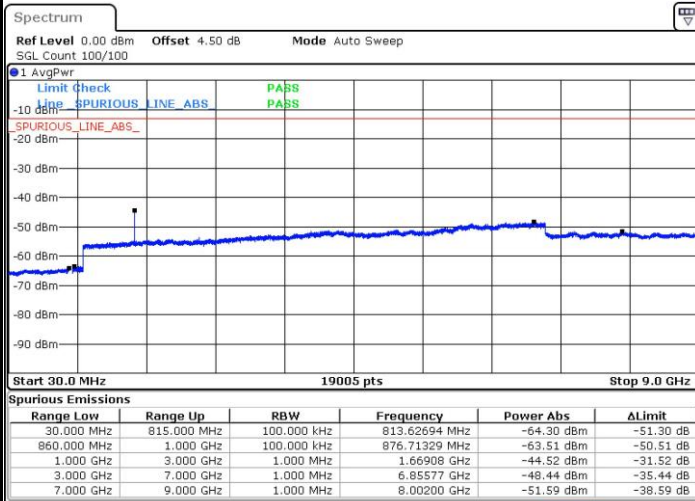

Date: 1 JUN 2017 19:33:21

LTE Band 5 / 5MHz

Lowest Channel / QPSK

Lowest Channel / 16QAM

Date: 1 JUN 2017 19:41:34

Date: 1 JUN 2017 19:42:30

Middle Channel / QPSK

Middle Channel / 16QAM

Date: 1 JUN 2017 19:44:09

Date: 1 JUN 2017 19:45:05

LTE Band 5 / 5MHz

Highest Channel / QPSK

Date: 1 JUN 2017 19:53:18

Highest Channel / 16QAM

Date: 1 JUN 2017 19:54:14

LTE Band 5 / 10MHz