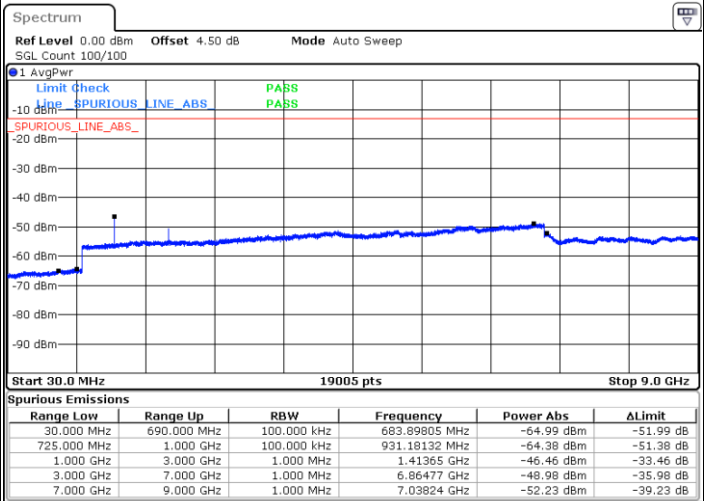

Date: 2 JUN 2017 12:01:47

Date: 2 JUN 2017 12:00:52

LTE Band 12 / 5MHz

Highest Channel / QPSK

Date: 2 JUN 2017 12:02:41

Highest Channel / 16QAM

Date: 2 JUN 2017 12:03:36

LTE Band 12 / 10MHz

Lowest Channel / QPSK

Date: 2 JUN 2017 12:15:30

Lowest Channel / 16QAM

Date: 2 JUN 2017 12:16:25

LTE Band 12 / 10MHz

Middle Channel / QPSK

Middle Channel / 16QAM

Date: 2 JUN 2017 12:18:14

Date: 2 JUN 2017 12:17:19

Highest Channel / QPSK

Highest Channel / 16QAM

Date: 2 JUN 2017 12:19:08

Date: 2 JUN 2017 12:20:03

LTE Band 17 / 5MHz

Lowest Channel / QPSK

Lowest Channel / 16QAM

Date: 2 JUN 2017 14:12:53

Date: 2 JUN 2017 14:13:47

Middle Channel / QPSK

Middle Channel / 16QAM

Date: 2 JUN 2017 14:15:22

Date: 2 JUN 2017 14:16:16

LTE Band 17 / 5MHz

Highest Channel / QPSK