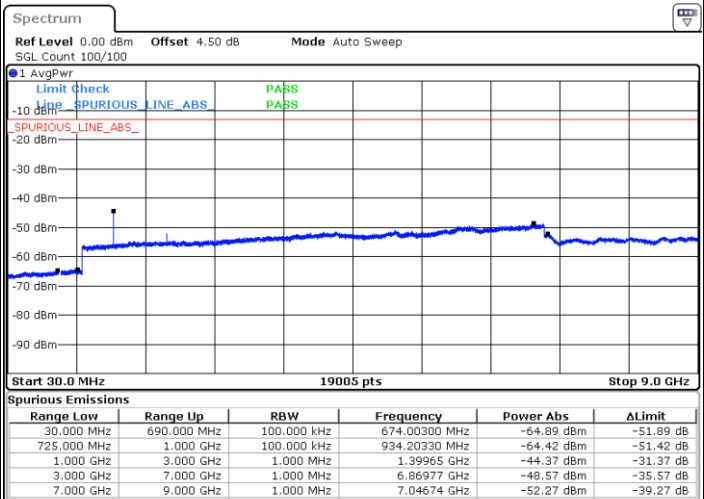

Date: 2 JUN 2017 11:47:08

LTE Band 12 / 5MHz

Lowest Channel / QPSK

Lowest Channel / 16QAM

Date: 2 JUN 2017 11:59:03

Date: 2 JUN 2017 11:59:57

Middle Channel / QPSK

Middle Channel / 16QAM

Date: 2 JUN 2017 12:01:47

Date: 2 JUN 2017 12:00:52

LTE Band 12 / 5MHz

Highest Channel / QPSK

Date: 2 JUN 2017 12:02:41

Highest Channel / 16QAM

Date: 2 JUN 2017 12:03:36

LTE Band 12 / 10MHz

Lowest Channel / QPSK

Date: 2 JUN 2017 12:15:30

Lowest Channel / 16QAM

Date: 2 JUN 2017 12:16:25

LTE Band 12 / 10MHz

Middle Channel / QPSK

Middle Channel / 16QAM

Date: 2 JUN 2017 12:18:14

Date: 2 JUN 2017 12:17:19

Highest Channel / QPSK

Highest Channel / 16QAM

Date: 2 JUN 2017 12:19:08

Date: 2 JUN 2017 12:20:03

LTE Band 17 / 5MHz

Lowest Channel / QPSK

Lowest Channel / 16QAM