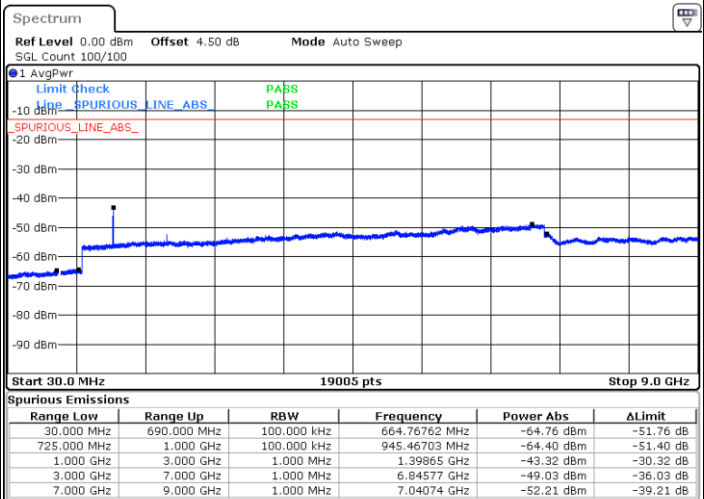

Date: 2 JUN 2017 11:26:08

Date: 2 JUN 2017 11:27:03

Middle Channel / QPSK

Middle Channel / 16QAM

Date: 2 JUN 2017 11:28:52

Date: 2 JUN 2017 11:27:57

LTE Band 12 / 1.4MHz

Highest Channel / QPSK

Highest Channel / 16QAM

Date: 2 JUN 2017 11:29:46

Date: 2 JUN 2017 11:30:41

LTE Band 12 / 3MHz

Lowest Channel / QPSK

Lowest Channel / 16QAM

Date: 2 JUN 2017 11:42:36

Date: 2 JUN 2017 11:43:30

LTE Band 12 / 3MHz

Middle Channel / QPSK

Middle Channel / 16QAM

Date: 2 JUN 2017 11:45:19

Date: 2 JUN 2017 11:44:25

Highest Channel / QPSK

Highest Channel / 16QAM

Date: 2 JUN 2017 11:46:14