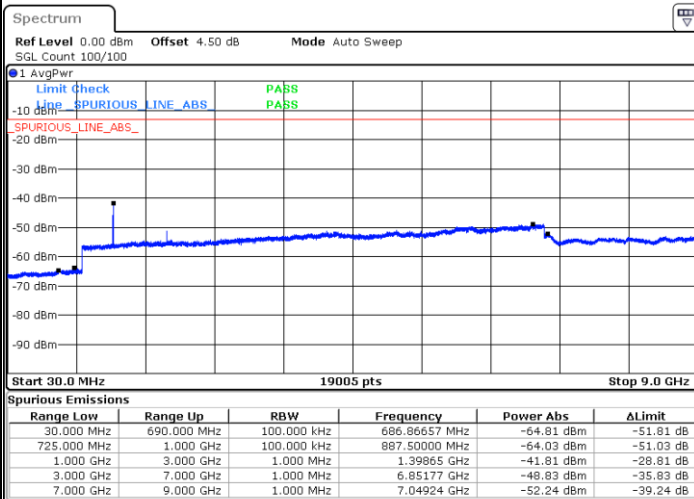

Date: 2 JUN 2017 11:26:08

Date: 2 JUN 2017 11:27:03

Middle Channel / QPSK

Middle Channel / 16QAM

Date: 2 JUN 2017 11:28:52

Date: 2 JUN 2017 11:27:57

LTE Band 12 / 1.4MHz

Highest Channel / QPSK

Highest Channel / 16QAM

Date: 2 JUN 2017 11:29:46

Date: 2 JUN 2017 11:30:41

LTE Band 12 / 3MHz

Lowest Channel / QPSK

Lowest Channel / 16QAM

Date: 2 JUN 2017 11:42:36

Date: 2 JUN 2017 11:43:30

LTE Band 12 / 3MHz

Middle Channel / QPSK

Middle Channel / 16QAM

Date: 2 JUN 2017 11:45:19

Date: 2 JUN 2017 11:44:25

Highest Channel / QPSK

Highest Channel / 16QAM

Date: 2 JUN 2017 11:46:14