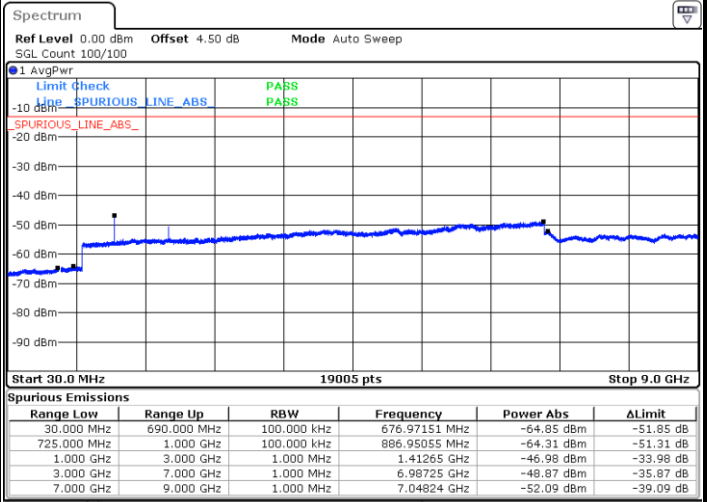

Date: 2 JUN 2017 11:26:08

Date: 2 JUN 2017 11:27:03

Middle Channel / QPSK

Middle Channel / 16QAM

Date: 2 JUN 2017 11:28:52

Date: 2 JUN 2017 11:27:57

LTE Band 12 / 1.4MHz

Highest Channel / QPSK

Highest Channel / 16QAM

Date: 2 JUN 2017 11:29:46

Date: 2 JUN 2017 11:30:41

LTE Band 12 / 3MHz

Lowest Channel / QPSK

Lowest Channel / 16QAM

Date: 2 JUN 2017 11:42:36

Date: 2 JUN 2017 11:43:30

LTE Band 12 / 3MHz

Middle Channel / QPSK

Middle Channel / 16QAM

Date: 2 JUN 2017 11:45:19

Date: 2 JUN 2017 11:44:25

Highest Channel / QPSK

Highest Channel / 16QAM

Date: 2 JUN 2017 11:46:14