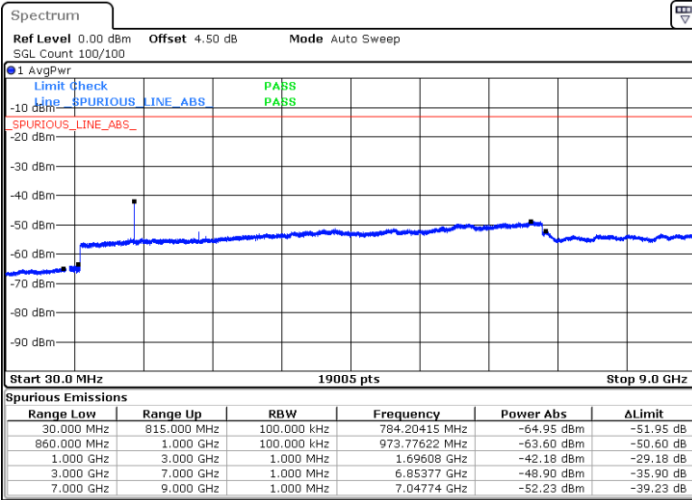

LTE Band 17 / 10MHz

Middle Channel / QPSK

Middle Channel / 16QAM

Date: 2 JUN 2017 14:31:49

Date: 2 JUN 2017 14:32:43

Highest Channel / QPSK

Highest Channel / 16QAM

Date: 2 JUN 2017 14:38:48

Date: 2 JUN 2017 14:39:42

LTE Band 26 / 1.4MHz

Lowest Channel / QPSK

Lowest Channel / 16QAM

Date: 2 JUN 2017 17:06:27

Date: 2 JUN 2017 16:59:17

Middle Channel / QPSK

Middle Channel / 16QAM

Date: 2 JUN 2017 17:07:06

Date: 2 JUN 2017 17:07:38

LTE Band 26 / 1.4MHz

Highest Channel / QPSK

Highest Channel / 16QAM

Date: 2 JUN 2017 17:18:21

Date: 2 JUN 2017 17:17:42

LTE Band 26 / 3MHz

Lowest Channel / QPSK

Lowest Channel / 16QAM

Date: 2 JUN 2017 17:58:04

Date: 2 JUN 2017 17:58:40

LTE Band 26 / 3MHz

Middle Channel / QPSK

Date: 2 JUN 2017 17:59:44

Middle Channel / 16QAM