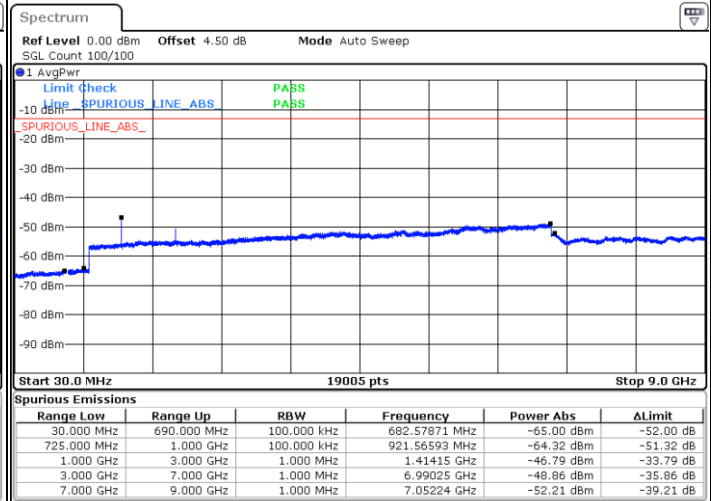

Date: 2 JUN 2017 10:36:55

Highest Channel / QPSK

Highest Channel / 16QAM

Date: 2 JUN 2017 10:38:43

Date: 2 JUN 2017 10:39:37

LTE Band 12 / 1.4MHz

Lowest Channel / QPSK

Lowest Channel / 16QAM

Date: 2 JUN 2017 11:26:08

Date: 2 JUN 2017 11:27:03

Middle Channel / QPSK

Middle Channel / 16QAM

Date: 2 JUN 2017 11:28:52

Date: 2 JUN 2017 11:27:57

LTE Band 12 / 1.4MHz

Highest Channel / QPSK

Highest Channel / 16QAM

Date: 2 JUN 2017 11:29:46

Date: 2 JUN 2017 11:30:41

LTE Band 12 / 3MHz

Lowest Channel / QPSK

Lowest Channel / 16QAM

Date: 2 JUN 2017 11:42:36

Date: 2 JUN 2017 11:43:30