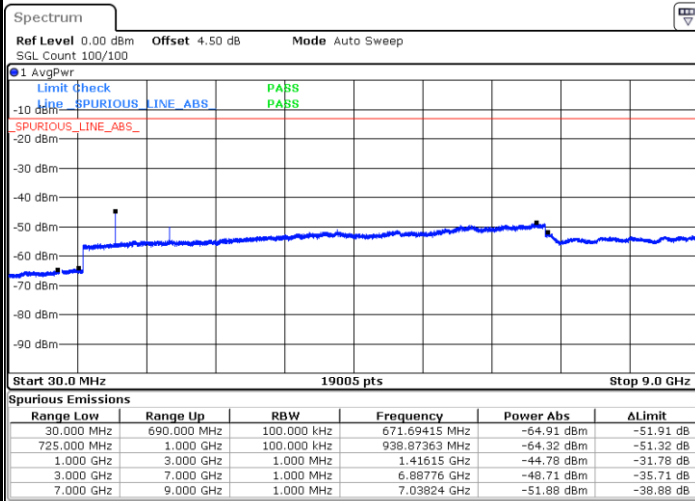

Lowest Channel / QPSK

Date: 2 JUN 2017 12:15:30

Lowest Channel / 16QAM

Date: 2 JUN 2017 12:16:25

LTE Band 12 / 10MHz

Middle Channel / QPSK

Middle Channel / 16QAM

Date: 2 JUN 2017 12:18:14

Date: 2 JUN 2017 12:17:19

Highest Channel / QPSK

Highest Channel / 16QAM

Date: 2 JUN 2017 12:19:08

Date: 2 JUN 2017 12:20:03

LTE Band 17 / 5MHz

Lowest Channel / QPSK

Lowest Channel / 16QAM

Date: 2 JUN 2017 14:12:53

Date: 2 JUN 2017 14:13:47

Middle Channel / QPSK

Middle Channel / 16QAM

Date: 2 JUN 2017 14:15:22

Date: 2 JUN 2017 14:16:16

LTE Band 17 / 5MHz

Highest Channel / QPSK

Date: 2 JUN 2017 14:22:21

Highest Channel / 16QAM

Date: 2 JUN 2017 14:23:16

LTE Band 17 / 10MHz

Lowest Channel / QPSK

Date: 2 JUN 2017 14:29:20

Lowest Channel / 16QAM

Date: 2 JUN 2017 14:30:14