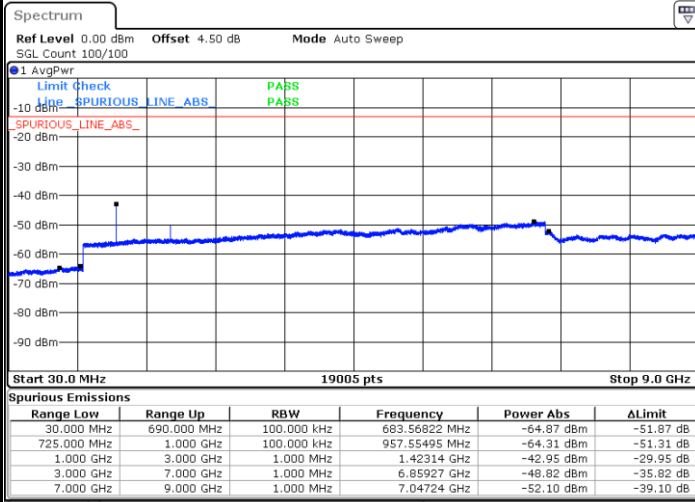

Date: 2 JUN 2017 12:17:19

Highest Channel / QPSK

Highest Channel / 16QAM

Date: 2 JUN 2017 12:19:08

Date: 2 JUN 2017 12:20:03

LTE Band 17 / 5MHz

Lowest Channel / QPSK

Lowest Channel / 16QAM

Date: 2 JUN 2017 14:12:53

Date: 2 JUN 2017 14:13:47

Middle Channel / QPSK

Middle Channel / 16QAM

Date: 2 JUN 2017 14:15:22

Date: 2 JUN 2017 14:16:16

LTE Band 17 / 5MHz

Highest Channel / QPSK

Date: 2 JUN 2017 14:22:21

Highest Channel / 16QAM

Date: 2 JUN 2017 14:23:16

LTE Band 17 / 10MHz

Lowest Channel / QPSK

Date: 2 JUN 2017 14:29:20

Lowest Channel / 16QAM

Date: 2 JUN 2017 14:30:14