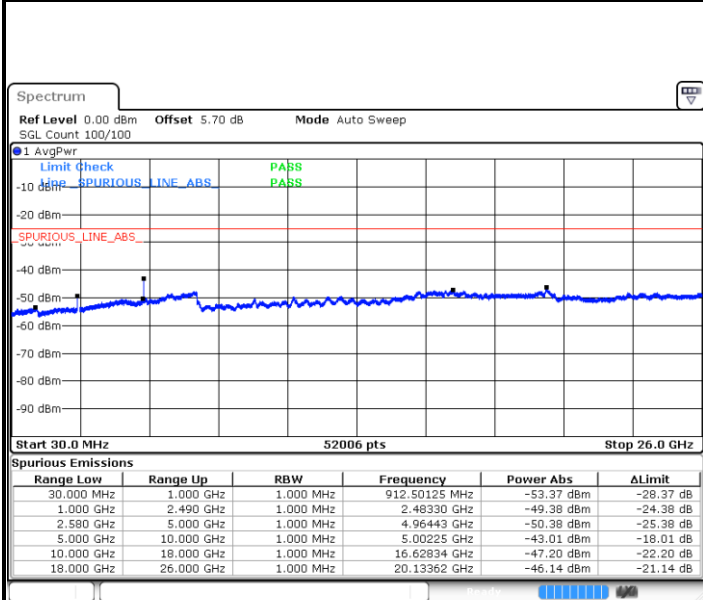

Date: 2 JUN 2017 10:06:39

LTE Band 7 / 15MHz

Lowest Channel / QPSK

Lowest Channel / 16QAM

Date: 2 JUN 2017 10:18:38

Date: 2 JUN 2017 10:19:32

Middle Channel / QPSK

Middle Channel / 16QAM

Date: 2 JUN 2017 10:21:20

Date: 2 JUN 2017 10:20:26

LTE Band7 / 15MHz

Highest Channel / QPSK

Date: 2 JUN 2017 10:22:14

Highest Channel / 16QAM

Date: 2 JUN 2017 10:23:08

LTE Band 7 / 20MHz

Lowest Channel / QPSK

Date: 2 JUN 2017 10:35:07

Lowest Channel / 16QAM

Date: 2 JUN 2017 10:36:01

LTE Band 7 / 20MHz

Middle Channel / QPSK

Middle Channel / 16QAM

Date: 2 JUN 2017 10:37:49

Date: 2 JUN 2017 10:36:55

Highest Channel / QPSK

Highest Channel / 16QAM

Date: 2 JUN 2017 10:38:43

Date: 2 JUN 2017 10:39:37

LTE Band 12 / 1.4MHz

Lowest Channel / QPSK

Lowest Channel / 16QAM