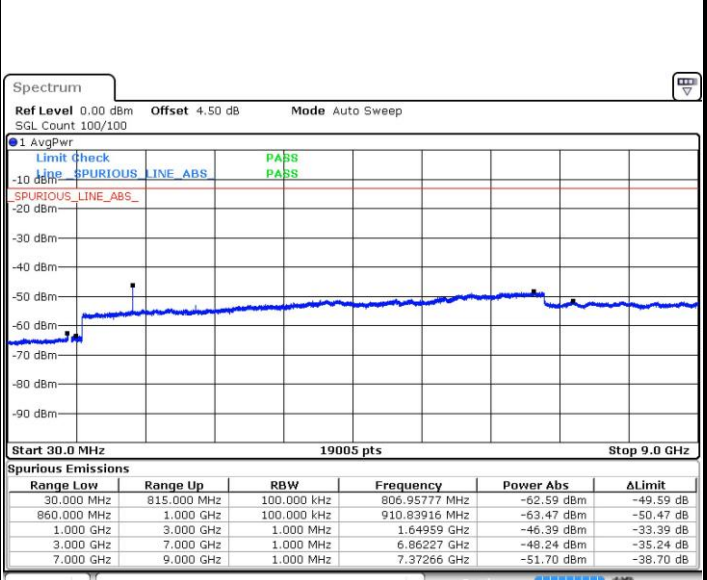

Date: 1 JUN 2017 19:33:21

LTE Band 5 / 5MHz

Lowest Channel / QPSK

Lowest Channel / 16QAM

Date: 1 JUN 2017 19:41:34

Date: 1 JUN 2017 19:42:30

Middle Channel / QPSK

Middle Channel / 16QAM

Date: 1 JUN 2017 19:44:09

Date: 1 JUN 2017 19:45:05

LTE Band 5 / 5MHz

Highest Channel / QPSK

Date: 1 JUN 2017 19:53:18

Highest Channel / 16QAM

Date: 1 JUN 2017 19:54:14

LTE Band 5 / 10MHz

Lowest Channel / QPSK

Date: 1 JUN 2017 20:02:29

Lowest Channel / 16QAM

Date: 1 JUN 2017 20:03:25

LTE Band 5 / 10MHz

Middle Channel / QPSK

Middle Channel / 16QAM

Date: 1 JUN 2017 20:05:05

Date: 1 JUN 2017 20:06:01

Highest Channel / QPSK

Highest Channel / 16QAM

Date: 1 JUN 2017 20:14:15

Date: 1 JUN 2017 20:15:10

LTE Band 7 / 5MHz

Lowest Channel / QPSK

Lowest Channel / 16QAM