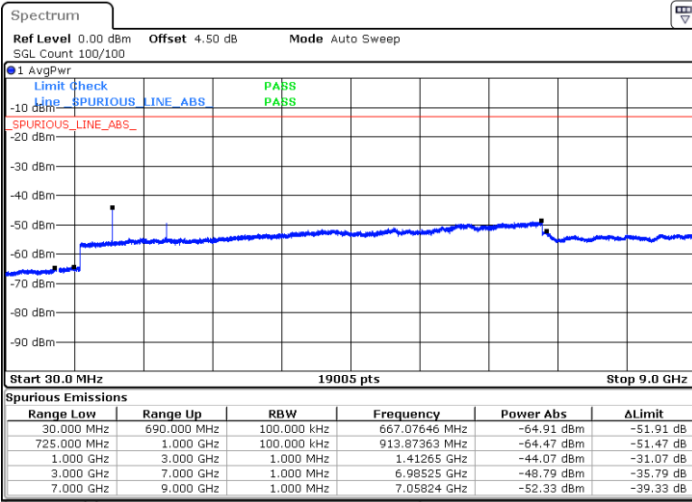

Date: 2 JUN 2017 11:26:08

Date: 2 JUN 2017 11:27:03

Middle Channel / QPSK

Middle Channel / 16QAM

Date: 2 JUN 2017 11:28:52

Date: 2 JUN 2017 11:27:57

LTE Band 12 / 1.4MHz

Highest Channel / QPSK

Highest Channel / 16QAM

Date: 2 JUN 2017 11:29:46

Date: 2 JUN 2017 11:30:41

LTE Band 12 / 3MHz

Lowest Channel / QPSK

Lowest Channel / 16QAM

Date: 2 JUN 2017 11:42:36

Date: 2 JUN 2017 11:43:30

LTE Band 12 / 3MHz

Middle Channel / QPSK

Middle Channel / 16QAM

Date: 2 JUN 2017 11:45:19

Date: 2 JUN 2017 11:44:25

Highest Channel / QPSK

Highest Channel / 16QAM

Date: 2 JUN 2017 11:46:14