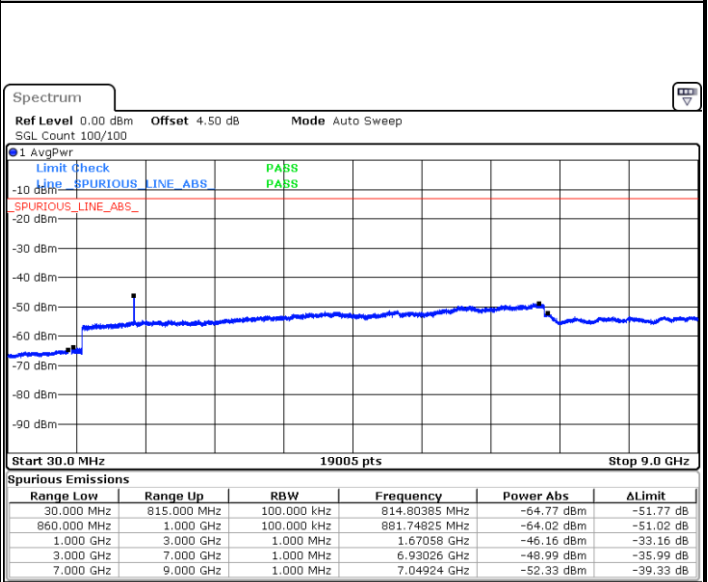

Date: 2 JUN 2017 17:07:06

Date: 2 JUN 2017 17:07:38

LTE Band 26 / 1.4MHz

Highest Channel / QPSK

Highest Channel / 16QAM

Date: 2 JUN 2017 17:18:21

Date: 2 JUN 2017 17:17:42

LTE Band 26 / 3MHz

Lowest Channel / QPSK

Lowest Channel / 16QAM

Date: 2 JUN 2017 17:58:04

Date: 2 JUN 2017 17:58:40

LTE Band 26 / 3MHz

Middle Channel / QPSK

Date: 2 JUN 2017 17:59:44

Middle Channel / 16QAM

Date: 2 JUN 2017 17:59:09

Highest Channel / QPSK

Date: 2 JUN 2017 18:09:00

Highest Channel / 16QAM

Date: 2 JUN 2017 18:09:27