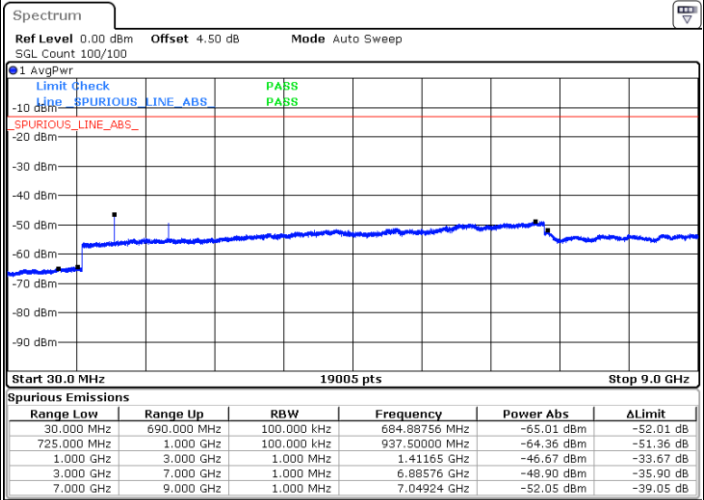

Date: 2 JUN 2017 14:12:53

Date: 2 JUN 2017 14:13:47

Middle Channel / QPSK

Middle Channel / 16QAM

Date: 2 JUN 2017 14:15:22

Date: 2 JUN 2017 14:16:16

LTE Band 17 / 5MHz

Highest Channel / QPSK

Date: 2 JUN 2017 14:22:21

Highest Channel / 16QAM

Date: 2 JUN 2017 14:23:16

LTE Band 17 / 10MHz

Lowest Channel / QPSK

Date: 2 JUN 2017 14:29:20

Lowest Channel / 16QAM

Date: 2 JUN 2017 14:30:14

LTE Band 17 / 10MHz

Middle Channel / QPSK

Middle Channel / 16QAM

Date: 2 JUN 2017 14:31:49

Date: 2 JUN 2017 14:32:43

Highest Channel / QPSK

Highest Channel / 16QAM

Date: 2 JUN 2017 14:38:48