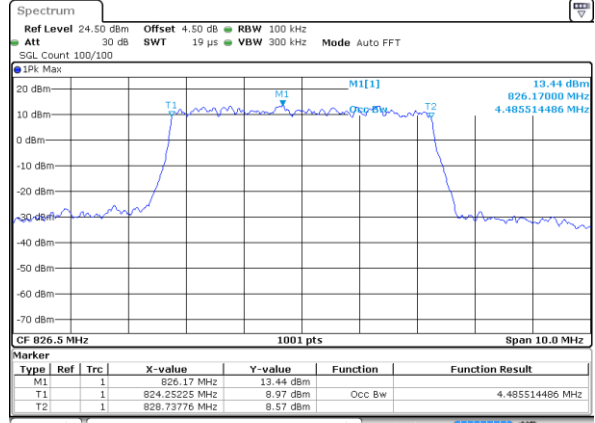

Date: 2 JUN 2017 17:09:12

Highest Channel / 1.4MHz / 16QAM

Date: 2 JUN 2017 17:09:46

LTE Band 26

Lowest Channel / 3MHz / QPSK

Date: 2 JUN 2017 17:34:19

Lowest Channel / 3MHz / 16QAM

Date: 2 JUN 2017 17:34:49

Middle Channel / 3MHz / QPSK

Date: 2 JUN 2017 18:03:03

Middle Channel / 3MHz / 16QAM

Date: 2 JUN 2017 18:03:15

Highest Channel / 3MHz / QPSK

Date: 2 JUN 2017 18:04:04

Highest Channel / 3MHz / 16QAM

Date: 2 JUN 2017 18:03:35

LTE Band 26

Lowest Channel / 5MHz / QPSK

Date: 2 JUN 2017 18:37:59

Lowest Channel / 5MHz / 16QAM

Date: 2 JUN 2017 18:37:45

Middle Channel / 5MHz / QPSK

Date: 2 JUN 2017 18:42:36

Middle Channel / 5MHz / 16QAM