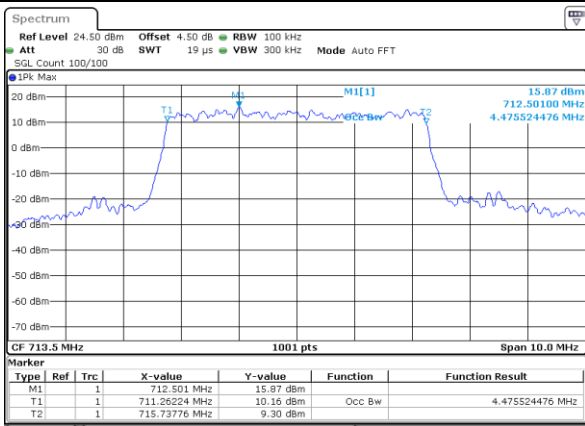

Highest Channel / 10MHz / QPSK

Date: 2 JUN 2017 12:13:26

Highest Channel / 10MHz / 16QAM

Date: 2 JUN 2017 12:13:36

LTE Band 17

Lowest Channel / 5MHz / QPSK

Date: 2 JUN 2017 14:06:59

Lowest Channel / 5MHz / 16QAM

Date: 2 JUN 2017 14:07:09

Middle Channel / 5MHz / QPSK

Date: 2 JUN 2017 14:13:58

Middle Channel / 5MHz / 16QAM

Date: 2 JUN 2017 14:14:08

Highest Channel / 5MHz / QPSK

Date: 2 JUN 2017 14:16:27

Highest Channel / 5MHz / 16QAM

Date: 2 JUN 2017 14:16:37

LTE Band 17

Lowest Channel / 10MHz / QPSK

Date: 2 JUN 2017 14:23:26

Lowest Channel / 10MHz / 16QAM

Date: 2 JUN 2017 14:23:36

Middle Channel / 10MHz / QPSK

Date: 2 JUN 2017 14:30:25