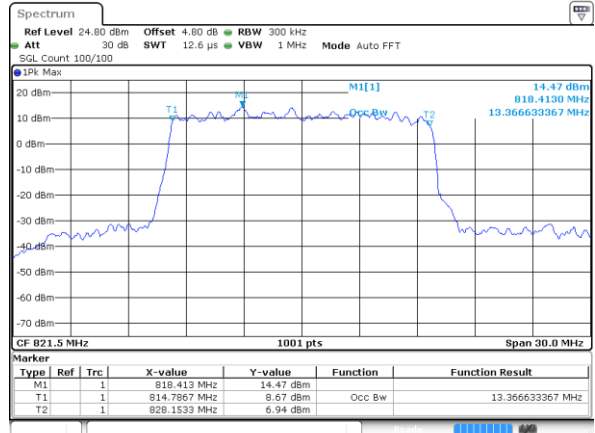

CH 26765 / 15MHz / 16QAM

Date: 2 JUN 2017 21:09:31