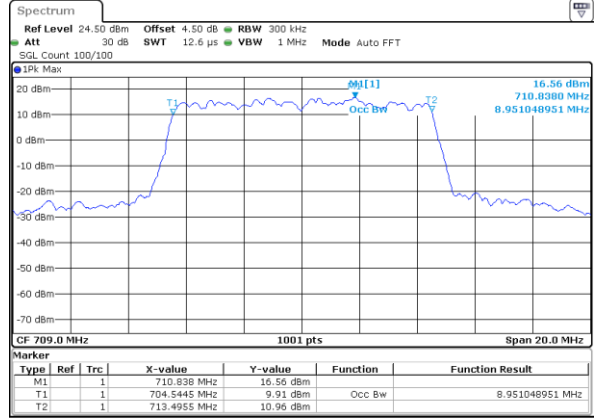

Date: 2 JUN 2017 14:16:37

LTE Band 17

Lowest Channel / 10MHz / QPSK

Date: 2 JUN 2017 14:23:26

Lowest Channel / 10MHz / 16QAM

Date: 2 JUN 2017 14:23:36

Middle Channel / 10MHz / QPSK

Date: 2 JUN 2017 14:30:25

Middle Channel / 10MHz / 16QAM

Date: 2 JUN 2017 14:30:35

Highest Channel / 10MHz / QPSK

Date: 2 JUN 2017 14:32:54

Highest Channel / 10MHz / 16QAM

Date: 2 JUN 2017 14:33:04

LTE Band 26

Lowest Channel / 1.4MHz / QPSK