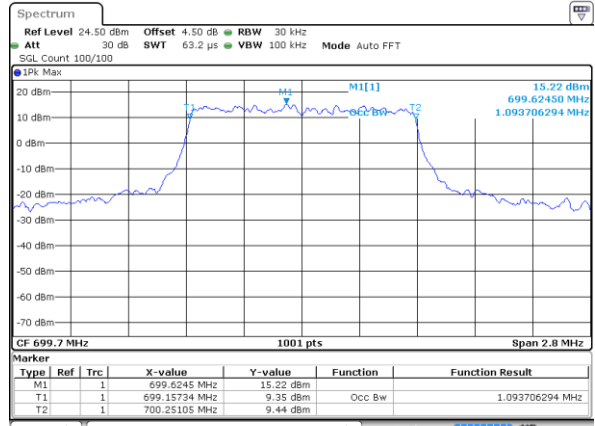

Lowest Channel / 1.4MHz / 16QAM

Date: 2 JUN 2017 11:23:34