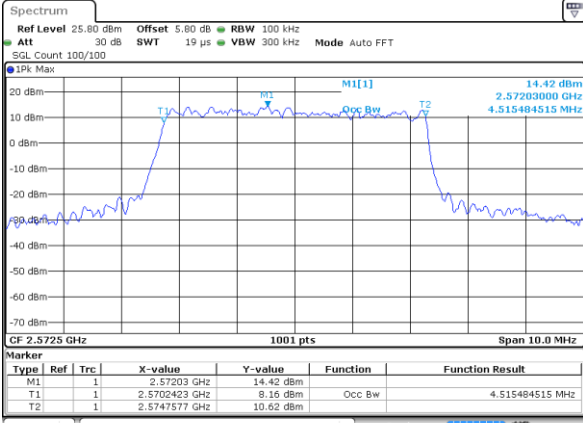

Date: 2 JUN 2017 19:08:16

Middle Channel / 15MHz / 16QAM

Date: 2 JUN 2017 19:07:35

Highest Channel / 15MHz / QPSK

Date: 2 JUN 2017 19:08:32

Highest Channel / 15MHz / 16QAM

Date: 2 JUN 2017 19:08:58

LTE Band 26

CH 26765 / 15MHz / QPSK

Date: 2 JUN 2017 21:10:15

CH 26765 / 15MHz / 16QAM

Date: 2 JUN 2017 21:09:31

LTE Band 38

Lowest Channel / 5MHz / QPSK

Date: 5 JUN 2017 09:54:02

Lowest Channel / 5MHz / 16QAM

Date: 5 JUN 2017 09:54:17

Middle Channel / 5MHz / QPSK

Date: 5 JUN 2017 09:56:16

Middle Channel / 5MHz / 16QAM

Date: 5 JUN 2017 09:55:37

Highest Channel / 5MHz / QPSK

Date: 5 JUN 2017 09:56:58

Highest Channel / 5MHz / 16QAM