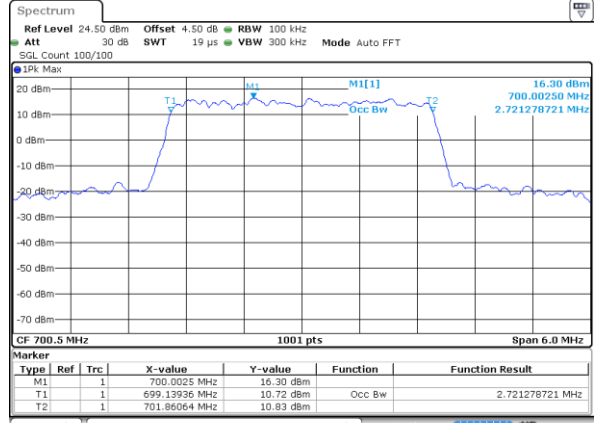

Date: 2 JUN 2017 11:23:44

Highest Channel / 1.4MHz / QPSK

Date: 2 JUN 2017 11:24:04

Highest Channel / 1.4MHz / 16QAM

Date: 2 JUN 2017 11:24:14

LTE Band 12

Lowest Channel / 3MHz / QPSK

Date: 2 JUN 2017 11:39:52

Lowest Channel / 3MHz / 16QAM

Date: 2 JUN 2017 11:40:02

Middle Channel / 3MHz / QPSK

Date: 2 JUN 2017 13:51:35

Middle Channel / 3MHz / 16QAM

Date: 2 JUN 2017 11:40:12

Highest Channel / 3MHz / QPSK

Date: 2 JUN 2017 11:40:32