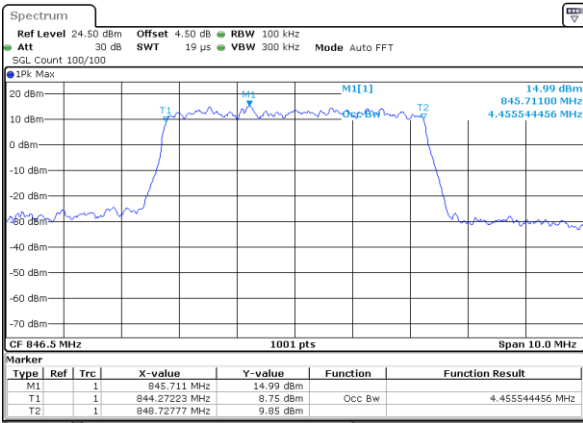

LTE Band 26

Lowest Channel / 5MHz / QPSK

Date: 2 JUN 2017 18:37:59

Lowest Channel / 5MHz / 16QAM

Date: 2 JUN 2017 18:37:45

Middle Channel / 5MHz / QPSK

Date: 2 JUN 2017 18:42:36

Middle Channel / 5MHz / 16QAM

Date: 2 JUN 2017 18:42:16

Highest Channel / 5MHz / QPSK

Date: 2 JUN 2017 18:43:10

Highest Channel / 5MHz / 16QAM

Date: 2 JUN 2017 18:43:46

LTE Band 26

Lowest Channel / 10MHz / QPSK

Date: 2 JUN 2017 18:52:49