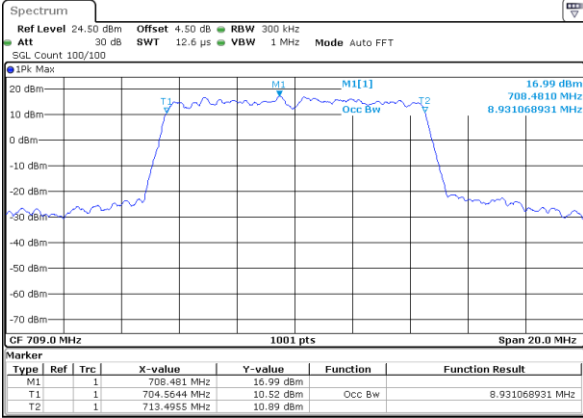

Highest Channel / 10MHz / QPSK

Date: 2 JUN 2017 12:13:26

Highest Channel / 10MHz / 16QAM

Date: 2 JUN 2017 12:13:36

LTE Band 17

Lowest Channel / 5MHz / QPSK

Date: 2 JUN 2017 14:06:59

Lowest Channel / 5MHz / 16QAM

Date: 2 JUN 2017 14:07:09

Middle Channel / 5MHz / QPSK

Date: 2 JUN 2017 14:13:58

Middle Channel / 5MHz / 16QAM

Date: 2 JUN 2017 14:14:08

Highest Channel / 5MHz / QPSK

Date: 2 JUN 2017 14:16:27

Highest Channel / 5MHz / 16QAM

Date: 2 JUN 2017 14:16:37

LTE Band 17

Lowest Channel / 10MHz / QPSK

Date: 2 JUN 2017 14:23:26

Lowest Channel / 10MHz / 16QAM

Date: 2 JUN 2017 14:23:36

Middle Channel / 10MHz / QPSK

Date: 2 JUN 2017 14:30:25

Middle Channel / 10MHz / 16QAM

Date: 2 JUN 2017 14:30:35

Highest Channel / 10MHz / QPSK

Date: 2 JUN 2017 14:32:54

Highest Channel / 10MHz / 16QAM

Date: 2 JUN 2017 14:33:04

LTE Band 26

Lowest Channel / 1.4MHz / QPSK