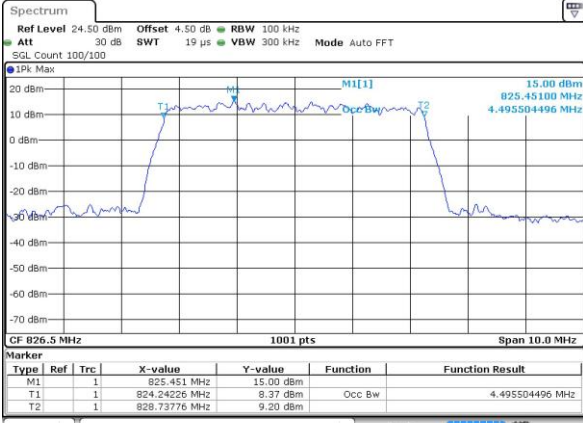

Highest Channel / 3MHz / 16QAM

Date: 1 JUN 2017 19:24:34

LTE Band 5

Lowest Channel / 5MHz / QPSK

Date: 1 JUN 2017 19:33:32

Lowest Channel / 5MHz / 16QAM

Date: 1 JUN 2017 19:33:43

Middle Channel / 5MHz / QPSK

Date: 1 JUN 2017 19:42:41

Middle Channel / 5MHz / 16QAM

Date: 1 JUN 2017 19:42:52

Highest Channel / 5MHz / QPSK

Date: 1 JUN 2017 19:45:16

Highest Channel / 5MHz / 16QAM

Date: 1 JUN 2017 19:45:27

LTE Band 5