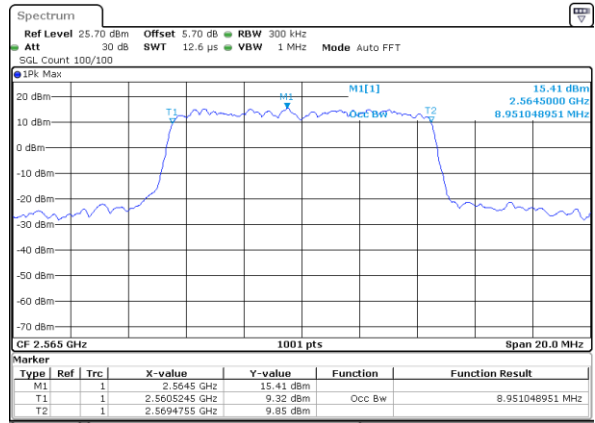

Date: 2 JUN 2017 09:35:32

LTE Band 7

Lowest Channel / 10MHz / QPSK

Date: 2 JUN 2017 09:50:21

Lowest Channel / 10MHz / 16QAM

Date: 2 JUN 2017 09:50:41

Middle Channel / 10MHz / QPSK

Date: 2 JUN 2017 09:51:21

Middle Channel / 10MHz / 16QAM

Date: 2 JUN 2017 09:51:01

Highest Channel / 10MHz / QPSK

Date: 2 JUN 2017 09:51:41

Highest Channel / 10MHz / 16QAM

Date: 2 JUN 2017 09:52:02

LTE Band 7

Lowest Channel / 15MHz / QPSK