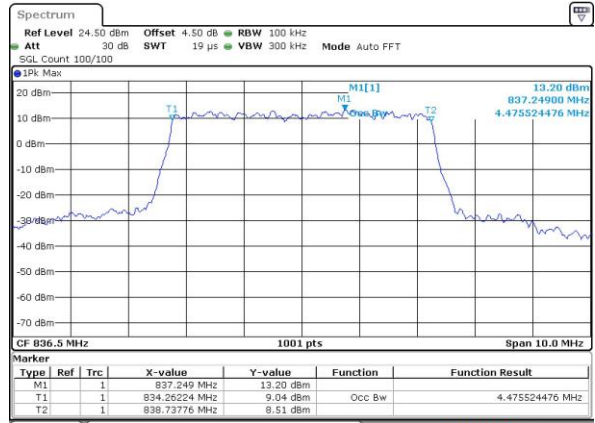

Highest Channel / 3MHz / 16QAM

Date: 1 JUN 2017 19:24:34

LTE Band 5

Lowest Channel / 5MHz / QPSK

Date: 1 JUN 2017 19:33:32

Lowest Channel / 5MHz / 16QAM

Date: 1 JUN 2017 19:33:43

Middle Channel / 5MHz / QPSK

Date: 1 JUN 2017 19:42:41

Middle Channel / 5MHz / 16QAM

Date: 1 JUN 2017 19:42:52

Highest Channel / 5MHz / QPSK

Date: 1 JUN 2017 19:45:16

Highest Channel / 5MHz / 16QAM

Date: 1 JUN 2017 19:45:27

LTE Band 5