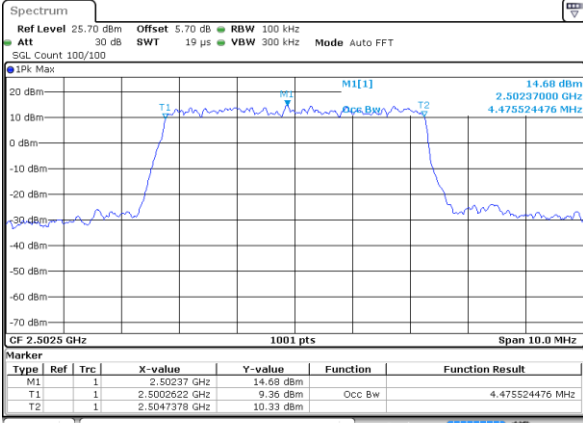

Highest Channel / 10MHz / QPSK

Date: 1 JUN 2017 20:06:12

Highest Channel / 10MHz / 16QAM

Date: 1 JUN 2017 20:06:23

LTE Band 7

Lowest Channel / 5MHz / QPSK

Date: 2 JUN 2017 09:33:53

Lowest Channel / 5MHz / 16QAM