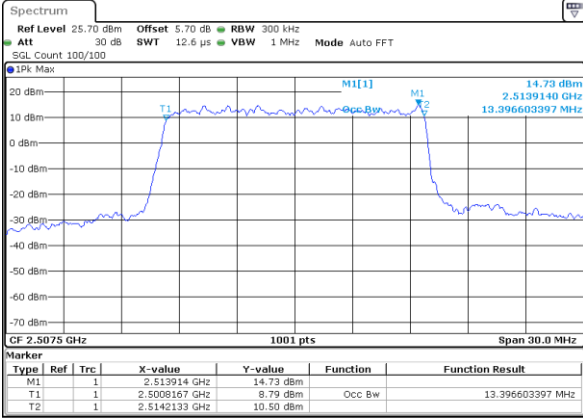

Date: 2 JUN 2017 09:35:32

LTE Band 7

Lowest Channel / 10MHz / QPSK

Date: 2 JUN 2017 09:50:21

Lowest Channel / 10MHz / 16QAM

Date: 2 JUN 2017 09:50:41

Middle Channel / 10MHz / QPSK

Date: 2 JUN 2017 09:51:21

Middle Channel / 10MHz / 16QAM

Date: 2 JUN 2017 09:51:01

Highest Channel / 10MHz / QPSK

Date: 2 JUN 2017 09:51:41

Highest Channel / 10MHz / 16QAM

Date: 2 JUN 2017 09:52:02

LTE Band 7

Lowest Channel / 15MHz / QPSK

Date: 2 JUN 2017 10:07:10

Lowest Channel / 15MHz / 16QAM

Date: 2 JUN 2017 10:06:50

Middle Channel / 15MHz / QPSK

Date: 2 JUN 2017 10:07:30

Middle Channel / 15MHz / 16QAM

Date: 2 JUN 2017 10:07:50

Highest Channel / 15MHz / QPSK