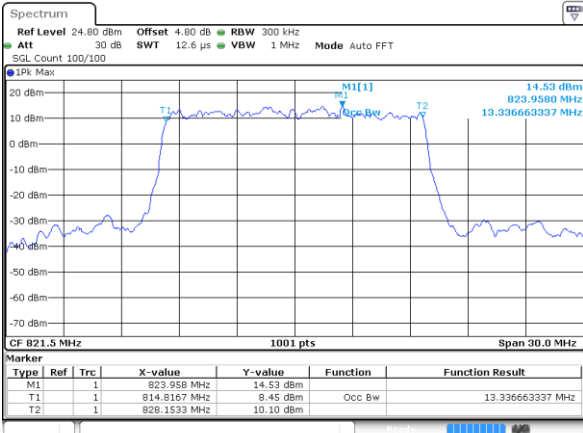

LTE Band 26

CH 26765 / 15MHz / QPSK

Date: 2 JUN 2017 21:10:15