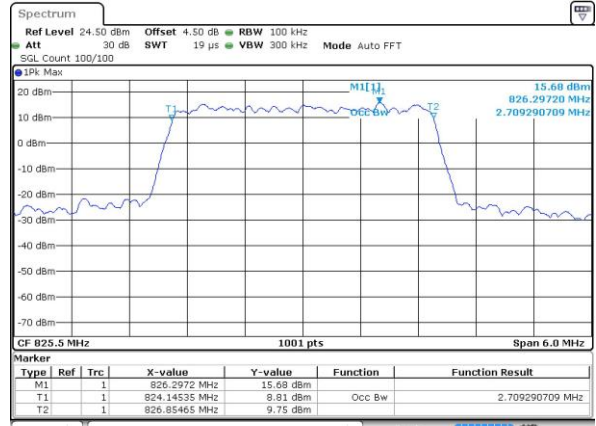

Lowest Channel / 3MHz / 16QAM

Date: 1 JUN 2017 19:12:48