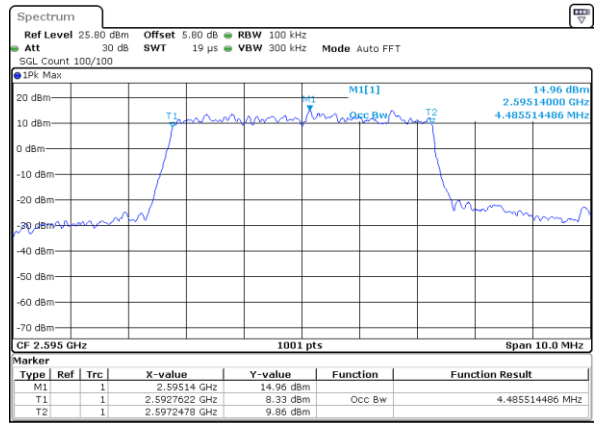

Date: 2 JUN 2017 19:08:16

Middle Channel / 15MHz / 16QAM

Date: 2 JUN 2017 19:07:35

Highest Channel / 15MHz / QPSK

Date: 2 JUN 2017 19:08:32

Highest Channel / 15MHz / 16QAM

Date: 2 JUN 2017 19:08:58

LTE Band 26

CH 26765 / 15MHz / QPSK

Date: 2 JUN 2017 21:10:15

CH 26765 / 15MHz / 16QAM

Date: 2 JUN 2017 21:09:31

LTE Band 38

Lowest Channel / 5MHz / QPSK

Date: 5 JUN 2017 09:54:02

Lowest Channel / 5MHz / 16QAM

Date: 5 JUN 2017 09:54:17

Middle Channel / 5MHz / QPSK

Date: 5 JUN 2017 09:56:16

Middle Channel / 5MHz / 16QAM

Date: 5 JUN 2017 09:55:37

Highest Channel / 5MHz / QPSK

Date: 5 JUN 2017 09:56:58

Highest Channel / 5MHz / 16QAM