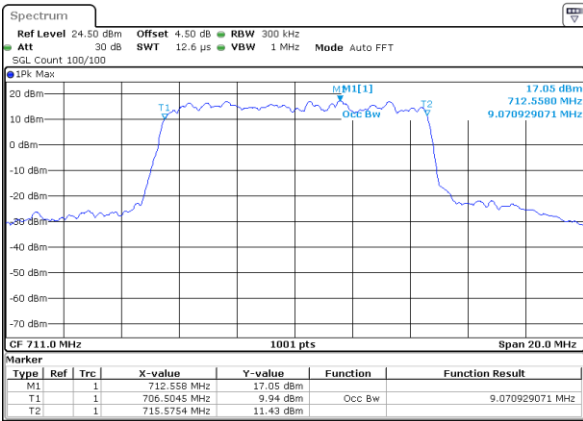

Date: 2 JUN 2017 14:16:37

LTE Band 17

Lowest Channel / 10MHz / QPSK

Date: 2 JUN 2017 14:23:26

Lowest Channel / 10MHz / 16QAM

Date: 2 JUN 2017 14:23:36

Middle Channel / 10MHz / QPSK

Date: 2 JUN 2017 14:30:25

Middle Channel / 10MHz / 16QAM

Date: 2 JUN 2017 14:30:35

Highest Channel / 10MHz / QPSK

Date: 2 JUN 2017 14:32:54

Highest Channel / 10MHz / 16QAM

Date: 2 JUN 2017 14:33:04

LTE Band 26

Lowest Channel / 1.4MHz / QPSK