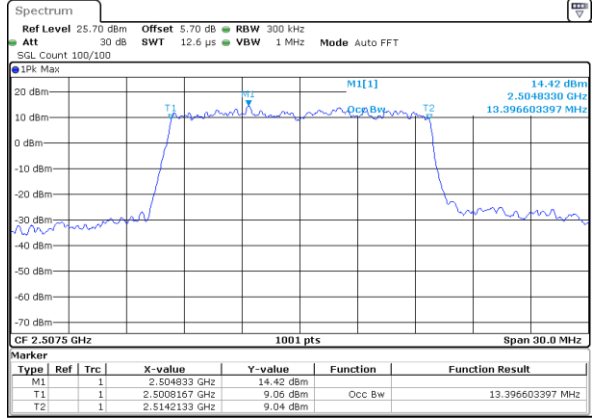

Lowest Channel / 15MHz / 16QAM

Date: 2 JUN 2017 10:06:50