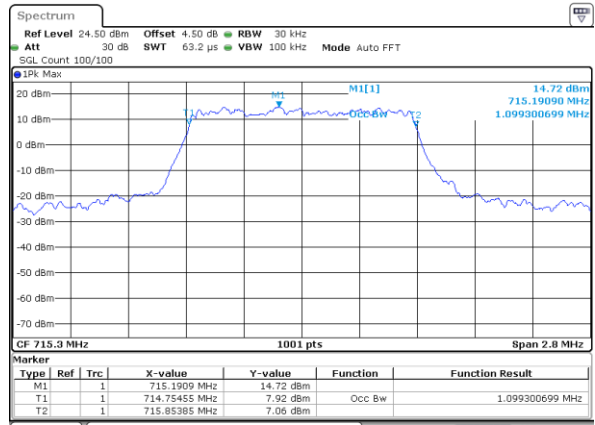

LTE Band 12

Lowest Channel / 1.4MHz / QPSK

Date: 2 JUN 2017 11:23:24

Lowest Channel / 1.4MHz / 16QAM

Date: 2 JUN 2017 11:23:34

Middle Channel / 1.4MHz / QPSK

Date: 2 JUN 2017 11:23:54

Middle Channel / 1.4MHz / 16QAM

Date: 2 JUN 2017 11:23:44

Highest Channel / 1.4MHz / QPSK

Date: 2 JUN 2017 11:24:04

Highest Channel / 1.4MHz / 16QAM

Date: 2 JUN 2017 11:24:14

LTE Band 12

Lowest Channel / 3MHz / QPSK

Date: 2 JUN 2017 11:39:52