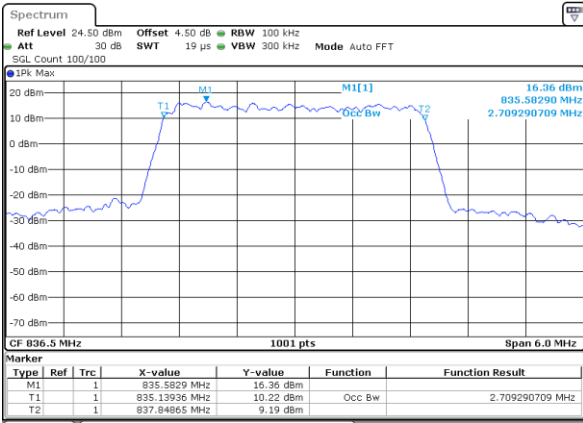

Middle Channel / 10MHz / 16QAM

Date: 2 JUN 2017 14:30:35

Highest Channel / 10MHz / QPSK

Date: 2 JUN 2017 14:32:54

Highest Channel / 10MHz / 16QAM

Date: 2 JUN 2017 14:33:04

LTE Band 26

Lowest Channel / 1.4MHz / QPSK

Date: 2 JUN 2017 16:45:22

Lowest Channel / 1.4MHz / 16QAM

Date: 2 JUN 2017 16:46:13

Middle Channel / 1.4MHz / QPSK

Date: 2 JUN 2017 17:08:24

Middle Channel / 1.4MHz / 16QAM

Date: 2 JUN 2017 17:07:59

Highest Channel / 1.4MHz / QPSK

Date: 2 JUN 2017 17:09:12

Highest Channel / 1.4MHz / 16QAM

Date: 2 JUN 2017 17:09:46

LTE Band 26

Lowest Channel / 3MHz / QPSK

Date: 2 JUN 2017 17:34:19

Lowest Channel / 3MHz / 16QAM

Date: 2 JUN 2017 17:34:49

Middle Channel / 3MHz / QPSK

Date: 2 JUN 2017 18:03:03

Middle Channel / 3MHz / 16QAM

Date: 2 JUN 2017 18:03:15

Highest Channel / 3MHz / QPSK

Date: 2 JUN 2017 18:04:04

Highest Channel / 3MHz / 16QAM

Date: 2 JUN 2017 18:03:35