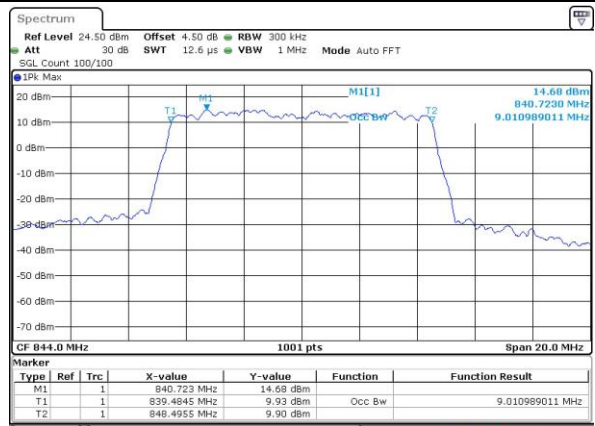

Lowest Channel / 10MHz / QPSK

Date: 1 JUN 2017 19:54:26

Lowest Channel / 10MHz / 16QAM

Date: 1 JUN 2017 19:54:37

Middle Channel / 10MHz / QPSK

Date: 1 JUN 2017 20:03:37

Middle Channel / 10MHz / 16QAM

Date: 1 JUN 2017 20:03:48

Highest Channel / 10MHz / QPSK

Date: 1 JUN 2017 20:06:12

Highest Channel / 10MHz / 16QAM

Date: 1 JUN 2017 20:06:23

LTE Band 7

Lowest Channel / 5MHz / QPSK

Date: 2 JUN 2017 09:33:53

Lowest Channel / 5MHz / 16QAM