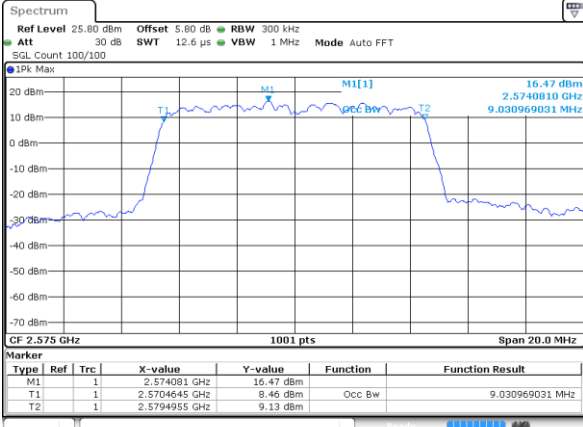

Date: 5 JUN 2017 09:54:17

Middle Channel / 5MHz / QPSK

Date: 5 JUN 2017 09:56:16

Middle Channel / 5MHz / 16QAM

Date: 5 JUN 2017 09:55:37

Highest Channel / 5MHz / QPSK

Date: 5 JUN 2017 09:56:58

Highest Channel / 5MHz / 16QAM

Date: 5 JUN 2017 09:57:37

LTE Band 38

Lowest Channel / 10MHz / QPSK

Date: 5 JUN 2017 09:59:44

Lowest Channel / 10MHz / 16QAM

Date: 5 JUN 2017 09:59:11

Middle Channel / 10MHz / QPSK

Date: 5 JUN 2017 10:00:16