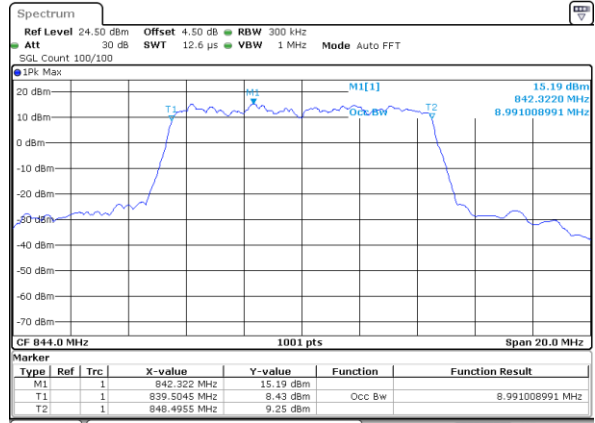

Date: 2 JUN 2017 18:42:16

Highest Channel / 5MHz / QPSK

Date: 2 JUN 2017 18:43:10

Highest Channel / 5MHz / 16QAM

Date: 2 JUN 2017 18:43:46

LTE Band 26

Lowest Channel / 10MHz / QPSK

Date: 2 JUN 2017 18:52:49

Lowest Channel / 10MHz / 16QAM

Date: 2 JUN 2017 18:53:20

Middle Channel / 10MHz / QPSK

Date: 2 JUN 2017 18:54:21

Middle Channel / 10MHz / 16QAM

Date: 2 JUN 2017 18:54:00

Highest Channel / 10MHz / QPSK

Date: 2 JUN 2017 18:54:52

Highest Channel / 10MHz / 16QAM

Date: 2 JUN 2017 18:55:20

LTE Band 26

Lowest Channel / 15MHz / QPSK

Date: 2 JUN 2017 19:06:50

Lowest Channel / 15MHz / 16QAM

Date: 2 JUN 2017 19:07:12

Middle Channel / 15MHz / QPSK

Date: 2 JUN 2017 19:08:16

Middle Channel / 15MHz / 16QAM

Date: 2 JUN 2017 19:07:35

Highest Channel / 15MHz / QPSK

Date: 2 JUN 2017 19:08:32

Highest Channel / 15MHz / 16QAM

Date: 2 JUN 2017 19:08:58

LTE Band 26