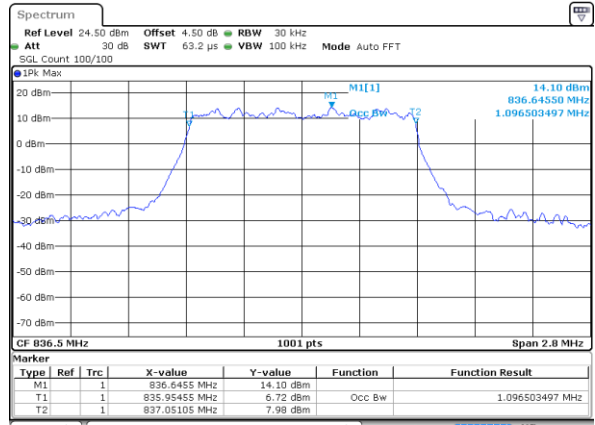

Middle Channel / 10MHz / 16QAM

Date: 2 JUN 2017 14:30:35

Highest Channel / 10MHz / QPSK

Date: 2 JUN 2017 14:32:54

Highest Channel / 10MHz / 16QAM

Date: 2 JUN 2017 14:33:04

LTE Band 26

Lowest Channel / 1.4MHz / QPSK

Date: 2 JUN 2017 16:45:22

Lowest Channel / 1.4MHz / 16QAM

Date: 2 JUN 2017 16:46:13

Middle Channel / 1.4MHz / QPSK

Date: 2 JUN 2017 17:08:24

Middle Channel / 1.4MHz / 16QAM

Date: 2 JUN 2017 17:07:59

Highest Channel / 1.4MHz / QPSK

Date: 2 JUN 2017 17:09:12

Highest Channel / 1.4MHz / 16QAM

Date: 2 JUN 2017 17:09:46

LTE Band 26

Lowest Channel / 3MHz / QPSK

Date: 2 JUN 2017 17:34:19

Lowest Channel / 3MHz / 16QAM

Date: 2 JUN 2017 17:34:49