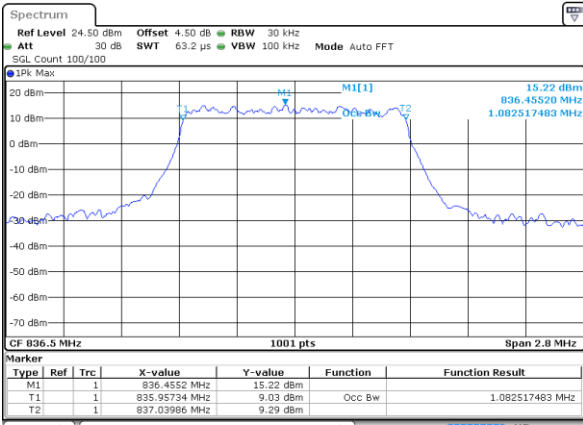

Date: 2 JUN 2017 14:16:37

LTE Band 17

Lowest Channel / 10MHz / QPSK

Date: 2 JUN 2017 14:23:26

Lowest Channel / 10MHz / 16QAM

Date: 2 JUN 2017 14:23:36

Middle Channel / 10MHz / QPSK

Date: 2 JUN 2017 14:30:25

Middle Channel / 10MHz / 16QAM

Date: 2 JUN 2017 14:30:35

Highest Channel / 10MHz / QPSK

Date: 2 JUN 2017 14:32:54

Highest Channel / 10MHz / 16QAM

Date: 2 JUN 2017 14:33:04

LTE Band 26

Lowest Channel / 1.4MHz / QPSK

Date: 2 JUN 2017 16:45:22

Lowest Channel / 1.4MHz / 16QAM

Date: 2 JUN 2017 16:46:13

Middle Channel / 1.4MHz / QPSK

Date: 2 JUN 2017 17:08:24

Middle Channel / 1.4MHz / 16QAM

Date: 2 JUN 2017 17:07:59

Highest Channel / 1.4MHz / QPSK