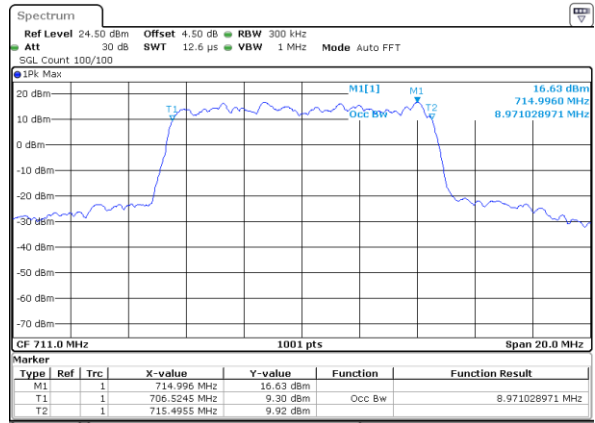

Date: 2 JUN 2017 11:56:49

Middle Channel / 5MHz / 16QAM

Date: 2 JUN 2017 11:56:39

Highest Channel / 5MHz / QPSK

Date: 2 JUN 2017 11:56:59

Highest Channel / 5MHz / 16QAM

Date: 2 JUN 2017 11:57:09

LTE Band 12

Lowest Channel / 10MHz / QPSK

Date: 2 JUN 2017 12:12:46

Lowest Channel / 10MHz / 16QAM

Date: 2 JUN 2017 12:12:56

Middle Channel / 10MHz / QPSK

Date: 2 JUN 2017 12:13:16

Middle Channel / 10MHz / 16QAM

Date: 2 JUN 2017 12:13:06

Highest Channel / 10MHz / QPSK

Date: 2 JUN 2017 12:13:26

Highest Channel / 10MHz / 16QAM

Date: 2 JUN 2017 12:13:36

LTE Band 17

Lowest Channel / 5MHz / QPSK

Date: 2 JUN 2017 14:06:59

Lowest Channel / 5MHz / 16QAM