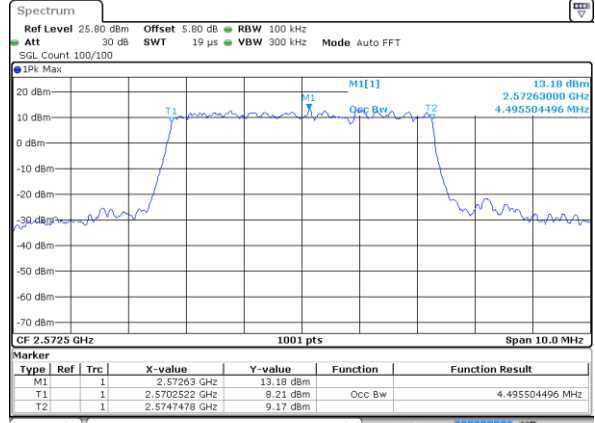

Date: 2 JUN 2017 19:08:16

Middle Channel / 15MHz / 16QAM

Date: 2 JUN 2017 19:07:35

Highest Channel / 15MHz / QPSK

Date: 2 JUN 2017 19:08:32

Highest Channel / 15MHz / 16QAM

Date: 2 JUN 2017 19:08:58

LTE Band 26

CH 26765 / 15MHz / QPSK

Date: 2 JUN 2017 21:10:15

CH 26765 / 15MHz / 16QAM

Date: 2 JUN 2017 21:09:31

LTE Band 38

Lowest Channel / 5MHz / QPSK

Date: 5 JUN 2017 09:54:02

Lowest Channel / 5MHz / 16QAM

Date: 5 JUN 2017 09:54:17

Middle Channel / 5MHz / QPSK

Date: 5 JUN 2017 09:56:16

Middle Channel / 5MHz / 16QAM

Date: 5 JUN 2017 09:55:37

Highest Channel / 5MHz / QPSK

Date: 5 JUN 2017 09:56:58

Highest Channel / 5MHz / 16QAM