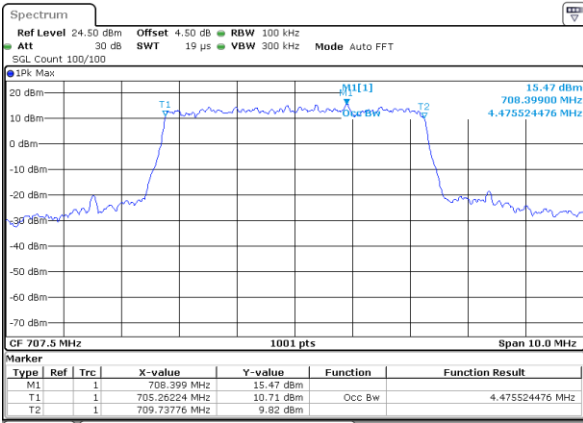

Date: 2 JUN 2017 11:23:44

Highest Channel / 1.4MHz / QPSK

Date: 2 JUN 2017 11:24:04

Highest Channel / 1.4MHz / 16QAM

Date: 2 JUN 2017 11:24:14

LTE Band 12

Lowest Channel / 3MHz / QPSK

Date: 2 JUN 2017 11:39:52

Lowest Channel / 3MHz / 16QAM

Date: 2 JUN 2017 11:40:02

Middle Channel / 3MHz / QPSK

Date: 2 JUN 2017 13:51:35

Middle Channel / 3MHz / 16QAM

Date: 2 JUN 2017 11:40:12

Highest Channel / 3MHz / QPSK

Date: 2 JUN 2017 11:40:32

Highest Channel / 3MHz / 16QAM

Date: 2 JUN 2017 11:40:42

LTE Band 12

Lowest Channel / 5MHz / QPSK

Date: 2 JUN 2017 11:56:19

Lowest Channel / 5MHz / 16QAM

Date: 2 JUN 2017 11:56:29

Middle Channel / 5MHz / QPSK

Date: 2 JUN 2017 11:56:49

Middle Channel / 5MHz / 16QAM

Date: 2 JUN 2017 11:56:39

Highest Channel / 5MHz / QPSK

Date: 2 JUN 2017 11:56:59

Highest Channel / 5MHz / 16QAM

Date: 2 JUN 2017 11:57:09

LTE Band 12