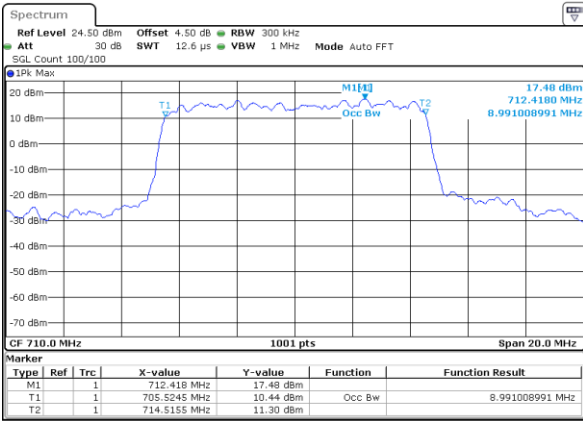

Highest Channel / 10MHz / QPSK

Date: 2 JUN 2017 12:13:26

Highest Channel / 10MHz / 16QAM

Date: 2 JUN 2017 12:13:36

LTE Band 17

Lowest Channel / 5MHz / QPSK

Date: 2 JUN 2017 14:06:59

Lowest Channel / 5MHz / 16QAM

Date: 2 JUN 2017 14:07:09

Middle Channel / 5MHz / QPSK

Date: 2 JUN 2017 14:13:58

Middle Channel / 5MHz / 16QAM

Date: 2 JUN 2017 14:14:08

Highest Channel / 5MHz / QPSK

Date: 2 JUN 2017 14:16:27

Highest Channel / 5MHz / 16QAM

Date: 2 JUN 2017 14:16:37

LTE Band 17

Lowest Channel / 10MHz / QPSK

Date: 2 JUN 2017 14:23:26

Lowest Channel / 10MHz / 16QAM

Date: 2 JUN 2017 14:23:36

Middle Channel / 10MHz / QPSK

Date: 2 JUN 2017 14:30:25

Middle Channel / 10MHz / 16QAM

Date: 2 JUN 2017 14:30:35

Highest Channel / 10MHz / QPSK

Date: 2 JUN 2017 14:32:54

Highest Channel / 10MHz / 16QAM

Date: 2 JUN 2017 14:33:04

LTE Band 26

Lowest Channel / 1.4MHz / QPSK