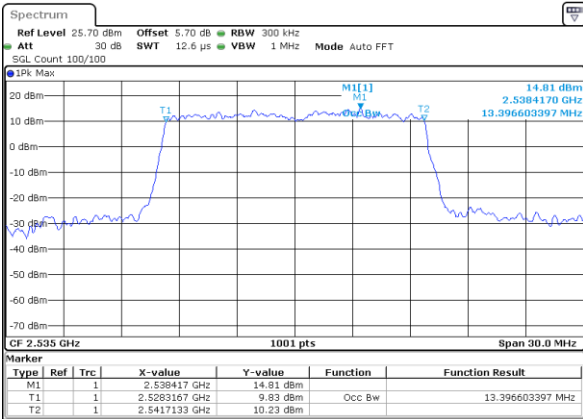

Middle Channel / 15MHz / QPSK

Date: 2 JUN 2017 10:07:30