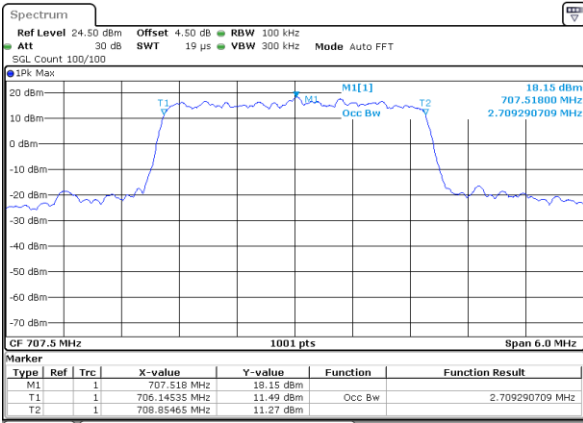

LTE Band 12

Lowest Channel / 1.4MHz / QPSK

Date: 2 JUN 2017 11:23:24

Lowest Channel / 1.4MHz / 16QAM

Date: 2 JUN 2017 11:23:34

Middle Channel / 1.4MHz / QPSK

Date: 2 JUN 2017 11:23:54

Middle Channel / 1.4MHz / 16QAM

Date: 2 JUN 2017 11:23:44

Highest Channel / 1.4MHz / QPSK

Date: 2 JUN 2017 11:24:04

Highest Channel / 1.4MHz / 16QAM

Date: 2 JUN 2017 11:24:14

LTE Band 12

Lowest Channel / 3MHz / QPSK

Date: 2 JUN 2017 11:39:52

Lowest Channel / 3MHz / 16QAM

Date: 2 JUN 2017 11:40:02

Middle Channel / 3MHz / QPSK

Date: 2 JUN 2017 13:51:35

Middle Channel / 3MHz / 16QAM

Date: 2 JUN 2017 11:40:12

Highest Channel / 3MHz / QPSK

Date: 2 JUN 2017 11:40:32

Highest Channel / 3MHz / 16QAM

Date: 2 JUN 2017 11:40:42

LTE Band 12

Lowest Channel / 5MHz / QPSK

Date: 2 JUN 2017 11:56:19

Lowest Channel / 5MHz / 16QAM

Date: 2 JUN 2017 11:56:29

Middle Channel / 5MHz / QPSK