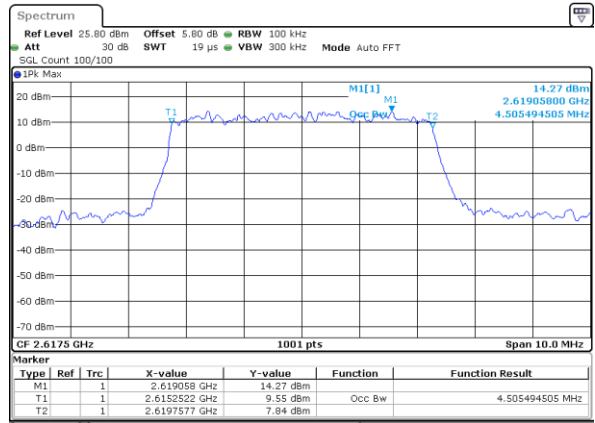

Date: 5 JUN 2017 09:54:17

Middle Channel / 5MHz / QPSK

Date: 5 JUN 2017 09:56:16

Middle Channel / 5MHz / 16QAM

Date: 5 JUN 2017 09:55:37

Highest Channel / 5MHz / QPSK

Date: 5 JUN 2017 09:56:58

Highest Channel / 5MHz / 16QAM

Date: 5 JUN 2017 09:57:37

LTE Band 38

Lowest Channel / 10MHz / QPSK

Date: 5 JUN 2017 09:59:44

Lowest Channel / 10MHz / 16QAM

Date: 5 JUN 2017 09:59:11

Middle Channel / 10MHz / QPSK

Date: 5 JUN 2017 10:00:16