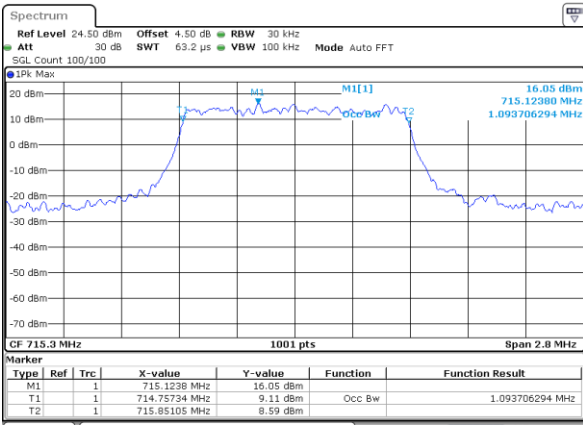

LTE Band 12

Lowest Channel / 1.4MHz / QPSK

Date: 2 JUN 2017 11:23:24

Lowest Channel / 1.4MHz / 16QAM

Date: 2 JUN 2017 11:23:34

Middle Channel / 1.4MHz / QPSK

Date: 2 JUN 2017 11:23:54

Middle Channel / 1.4MHz / 16QAM

Date: 2 JUN 2017 11:23:44

Highest Channel / 1.4MHz / QPSK

Date: 2 JUN 2017 11:24:04

Highest Channel / 1.4MHz / 16QAM

Date: 2 JUN 2017 11:24:14

LTE Band 12

Lowest Channel / 3MHz / QPSK

Date: 2 JUN 2017 11:39:52