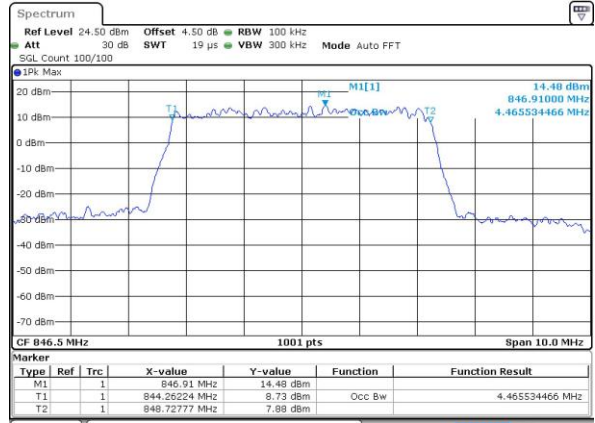

Date: 1 JUN 2017 19:42:41

Middle Channel / 5MHz / 16QAM

Date: 1 JUN 2017 19:42:52

Highest Channel / 5MHz / QPSK

Date: 1 JUN 2017 19:45:16

Highest Channel / 5MHz / 16QAM

Date: 1 JUN 2017 19:45:27

LTE Band 5