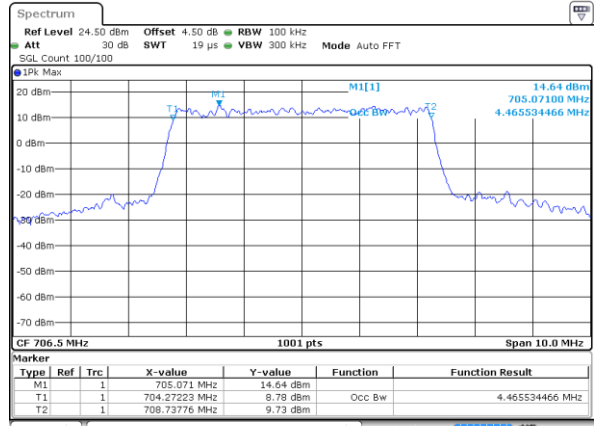

Highest Channel / 10MHz / QPSK

Date: 2 JUN 2017 12:13:26

Highest Channel / 10MHz / 16QAM

Date: 2 JUN 2017 12:13:36

LTE Band 17

Lowest Channel / 5MHz / QPSK

Date: 2 JUN 2017 14:06:59

Lowest Channel / 5MHz / 16QAM