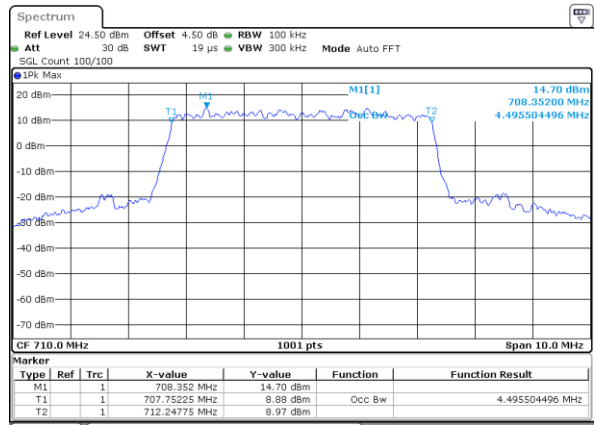

Lowest Channel / 10MHz / QPSK

Date: 2 JUN 2017 12:12:46

Lowest Channel / 10MHz / 16QAM

Date: 2 JUN 2017 12:12:56

Middle Channel / 10MHz / QPSK

Date: 2 JUN 2017 12:13:16

Middle Channel / 10MHz / 16QAM

Date: 2 JUN 2017 12:13:06

Highest Channel / 10MHz / QPSK

Date: 2 JUN 2017 12:13:26

Highest Channel / 10MHz / 16QAM

Date: 2 JUN 2017 12:13:36

LTE Band 17

Lowest Channel / 5MHz / QPSK

Date: 2 JUN 2017 14:06:59

Lowest Channel / 5MHz / 16QAM

Date: 2 JUN 2017 14:07:09

Middle Channel / 5MHz / QPSK

Date: 2 JUN 2017 14:13:58

Middle Channel / 5MHz / 16QAM

Date: 2 JUN 2017 14:14:08

Highest Channel / 5MHz / QPSK

Date: 2 JUN 2017 14:16:27

Highest Channel / 5MHz / 16QAM