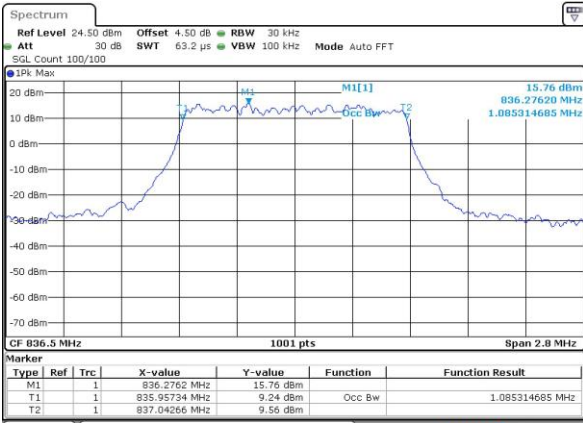

LTE Band 5

Lowest Channel / 1.4MHz / QPSK

Date: 1 JUN 2017 18:51:35

Lowest Channel / 1.4MHz / 16QAM

Date: 1 JUN 2017 18:51:47

Middle Channel / 1.4MHz / QPSK

Date: 1 JUN 2017 19:00:46

Middle Channel / 1.4MHz / 16QAM

Date: 1 JUN 2017 19:00:57

Highest Channel / 1.4MHz / QPSK

Date: 1 JUN 2017 19:03:21

Highest Channel / 1.4MHz / 16QAM

Date: 1 JUN 2017 19:03:33

LTE Band 5

Lowest Channel / 3MHz / QPSK

Date: 1 JUN 2017 19:12:37