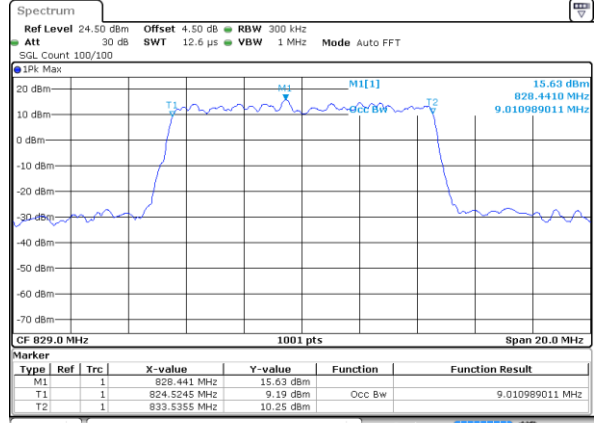

Lowest Channel / 10MHz / 16QAM

Date: 2 JUN 2017 18:53:20