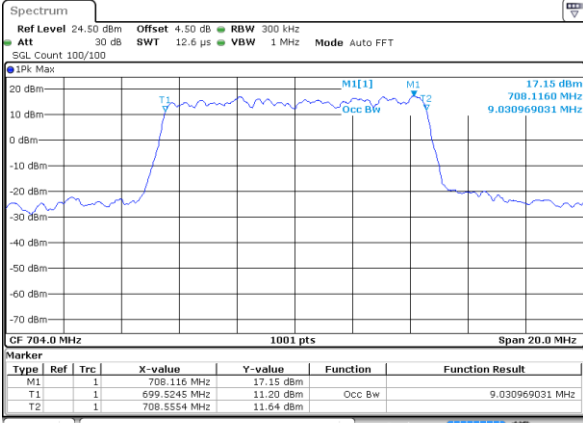

Highest Channel / 3MHz / 16QAM

Date: 2 JUN 2017 11:40:42

LTE Band 12

Lowest Channel / 5MHz / QPSK

Date: 2 JUN 2017 11:56:19

Lowest Channel / 5MHz / 16QAM

Date: 2 JUN 2017 11:56:29

Middle Channel / 5MHz / QPSK

Date: 2 JUN 2017 11:56:49

Middle Channel / 5MHz / 16QAM

Date: 2 JUN 2017 11:56:39

Highest Channel / 5MHz / QPSK

Date: 2 JUN 2017 11:56:59

Highest Channel / 5MHz / 16QAM

Date: 2 JUN 2017 11:57:09

LTE Band 12

Lowest Channel / 10MHz / QPSK

Date: 2 JUN 2017 12:12:46

Lowest Channel / 10MHz / 16QAM

Date: 2 JUN 2017 12:12:56

Middle Channel / 10MHz / QPSK

Date: 2 JUN 2017 12:13:16

Middle Channel / 10MHz / 16QAM

Date: 2 JUN 2017 12:13:06