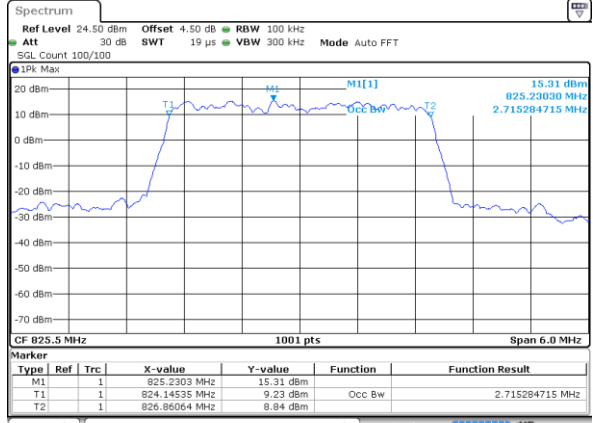

Date: 2 JUN 2017 16:45:22

Lowest Channel / 1.4MHz / 16QAM

Date: 2 JUN 2017 16:46:13

Middle Channel / 1.4MHz / QPSK

Date: 2 JUN 2017 17:08:24

Middle Channel / 1.4MHz / 16QAM

Date: 2 JUN 2017 17:07:59

Highest Channel / 1.4MHz / QPSK

Date: 2 JUN 2017 17:09:12

Highest Channel / 1.4MHz / 16QAM

Date: 2 JUN 2017 17:09:46

LTE Band 26

Lowest Channel / 3MHz / QPSK

Date: 2 JUN 2017 17:34:19

Lowest Channel / 3MHz / 16QAM

Date: 2 JUN 2017 17:34:49

Middle Channel / 3MHz / QPSK

Date: 2 JUN 2017 18:03:03

Middle Channel / 3MHz / 16QAM

Date: 2 JUN 2017 18:03:15

Highest Channel / 3MHz / QPSK

Date: 2 JUN 2017 18:04:04

Highest Channel / 3MHz / 16QAM

Date: 2 JUN 2017 18:03:35