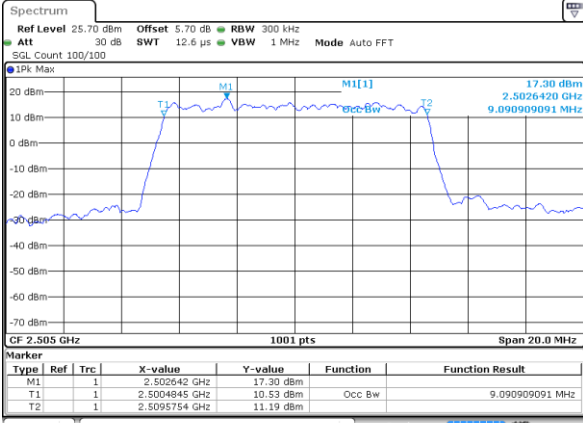

Highest Channel / 10MHz / QPSK

Date: 1 JUN 2017 20:06:12

Highest Channel / 10MHz / 16QAM

Date: 1 JUN 2017 20:06:23

LTE Band 7

Lowest Channel / 5MHz / QPSK

Date: 2 JUN 2017 09:33:53

Lowest Channel / 5MHz / 16QAM

Date: 2 JUN 2017 09:34:13

Middle Channel / 5MHz / QPSK

Date: 2 JUN 2017 09:34:53

Middle Channel / 5MHz / 16QAM

Date: 2 JUN 2017 09:34:33

Highest Channel / 5MHz / QPSK

Date: 2 JUN 2017 09:35:13

Highest Channel / 5MHz / 16QAM

Date: 2 JUN 2017 09:35:32

LTE Band 7

Lowest Channel / 10MHz / QPSK

Date: 2 JUN 2017 09:50:21

Lowest Channel / 10MHz / 16QAM

Date: 2 JUN 2017 09:50:41

Middle Channel / 10MHz / QPSK

Date: 2 JUN 2017 09:51:21

Middle Channel / 10MHz / 16QAM

Date: 2 JUN 2017 09:51:01

Highest Channel / 10MHz / QPSK

Date: 2 JUN 2017 09:51:41

Highest Channel / 10MHz / 16QAM

Date: 2 JUN 2017 09:52:02

LTE Band 7

Lowest Channel / 15MHz / QPSK