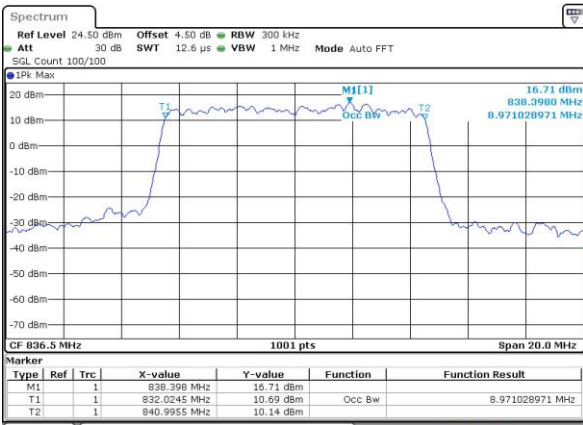

Lowest Channel / 10MHz / QPSK

Date: 1 JUN 2017 19:54:26

Lowest Channel / 10MHz / 16QAM

Date: 1 JUN 2017 19:54:37

Middle Channel / 10MHz / QPSK

Date: 1 JUN 2017 20:03:37

Middle Channel / 10MHz / 16QAM

Date: 1 JUN 2017 20:03:48

Highest Channel / 10MHz / QPSK

Date: 1 JUN 2017 20:06:12

Highest Channel / 10MHz / 16QAM

Date: 1 JUN 2017 20:06:23

LTE Band 7

Lowest Channel / 5MHz / QPSK

Date: 2 JUN 2017 09:33:53

Lowest Channel / 5MHz / 16QAM