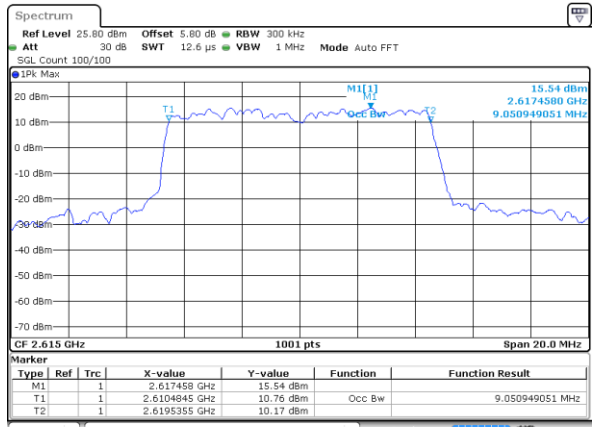

Date: 5 JUN 2017 09:57:37

LTE Band 38

Lowest Channel / 10MHz / QPSK

Date: 5 JUN 2017 09:59:44

Lowest Channel / 10MHz / 16QAM

Date: 5 JUN 2017 09:59:11

Middle Channel / 10MHz / QPSK

Date: 5 JUN 2017 10:00:16

Middle Channel / 10MHz / 16QAM

Date: 5 JUN 2017 10:00:49

Highest Channel / 10MHz / QPSK

Date: 5 JUN 2017 10:02:25

Highest Channel / 10MHz / 16QAM

Date: 5 JUN 2017 10:01:51