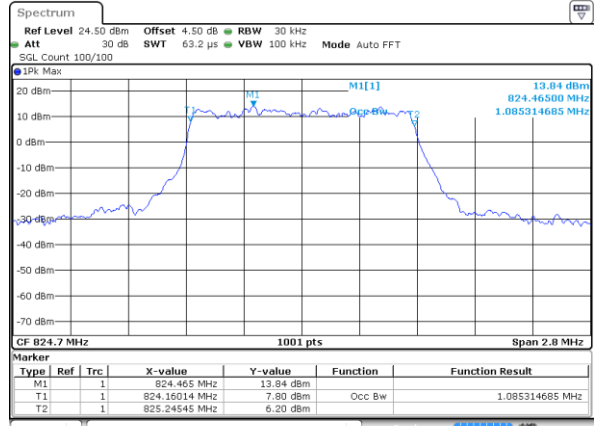

Date: 2 JUN 2017 14:16:37

LTE Band 17

Lowest Channel / 10MHz / QPSK

Date: 2 JUN 2017 14:23:26

Lowest Channel / 10MHz / 16QAM

Date: 2 JUN 2017 14:23:36

Middle Channel / 10MHz / QPSK

Date: 2 JUN 2017 14:30:25

Middle Channel / 10MHz / 16QAM

Date: 2 JUN 2017 14:30:35

Highest Channel / 10MHz / QPSK

Date: 2 JUN 2017 14:32:54

Highest Channel / 10MHz / 16QAM

Date: 2 JUN 2017 14:33:04

LTE Band 26

Lowest Channel / 1.4MHz / QPSK

Date: 2 JUN 2017 16:45:22

Lowest Channel / 1.4MHz / 16QAM

Date: 2 JUN 2017 16:46:13

Middle Channel / 1.4MHz / QPSK

Date: 2 JUN 2017 17:08:24

Middle Channel / 1.4MHz / 16QAM

Date: 2 JUN 2017 17:07:59

Highest Channel / 1.4MHz / QPSK

Date: 2 JUN 2017 17:09:12

Highest Channel / 1.4MHz / 16QAM

Date: 2 JUN 2017 17:09:46

LTE Band 26

Lowest Channel / 3MHz / QPSK

Date: 2 JUN 2017 17:34:19

Lowest Channel / 3MHz / 16QAM

Date: 2 JUN 2017 17:34:49