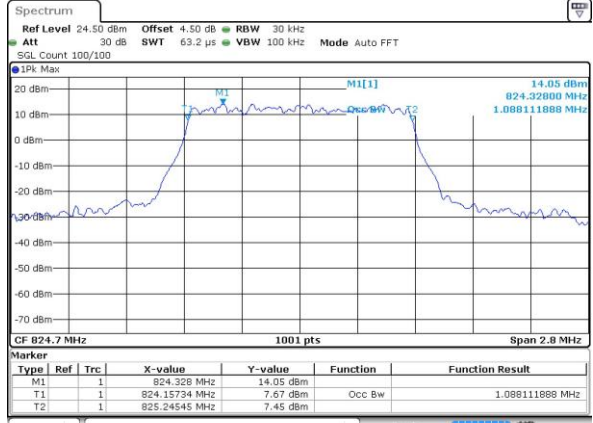

LTE Band 5

Lowest Channel / 1.4MHz / QPSK

Date: 1 JUN 2017 18:51:35

Lowest Channel / 1.4MHz / 16QAM

Date: 1 JUN 2017 18:51:47

Middle Channel / 1.4MHz / QPSK

Date: 1 JUN 2017 19:00:46

Middle Channel / 1.4MHz / 16QAM

Date: 1 JUN 2017 19:00:57

Highest Channel / 1.4MHz / QPSK

Date: 1 JUN 2017 19:03:21

Highest Channel / 1.4MHz / 16QAM

Date: 1 JUN 2017 19:03:33

LTE Band 5

Lowest Channel / 3MHz / QPSK

Date: 1 JUN 2017 19:12:37