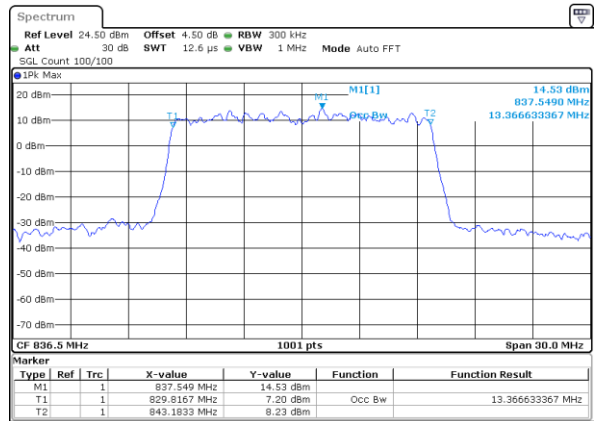

Highest Channel / 10MHz / 16QAM

Date: 2 JUN 2017 18:55:20

LTE Band 26

Lowest Channel / 15MHz / QPSK

Date: 2 JUN 2017 19:06:50

Lowest Channel / 15MHz / 16QAM

Date: 2 JUN 2017 19:07:12

Middle Channel / 15MHz / QPSK

Date: 2 JUN 2017 19:08:16

Middle Channel / 15MHz / 16QAM

Date: 2 JUN 2017 19:07:35

Highest Channel / 15MHz / QPSK

Date: 2 JUN 2017 19:08:32

Highest Channel / 15MHz / 16QAM

Date: 2 JUN 2017 19:08:58

LTE Band 26