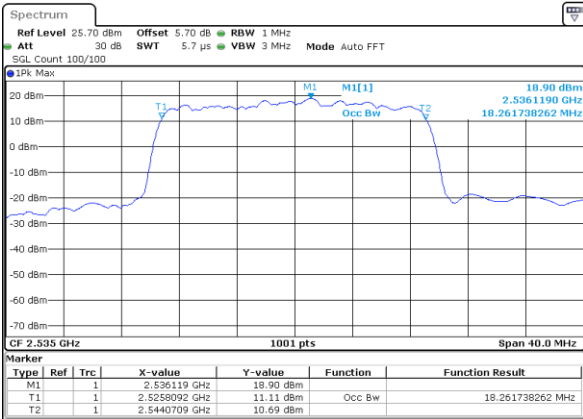

Date: 2 JUN 2017 10:08:30

Highest Channel / 15MHz / 16QAM

Date: 2 JUN 2017 10:08:10

LTE Band 7

Lowest Channel / 20MHz / QPSK

Date: 2 JUN 2017 10:23:39

Lowest Channel / 20MHz / 16QAM

Date: 2 JUN 2017 10:23:19

Middle Channel / 20MHz / QPSK

Date: 2 JUN 2017 10:23:59

Middle Channel / 20MHz / 16QAM

Date: 2 JUN 2017 10:24:19

Highest Channel / 20MHz / QPSK

Date: 2 JUN 2017 10:24:59

Highest Channel / 20MHz / 16QAM

Date: 2 JUN 2017 10:24:39