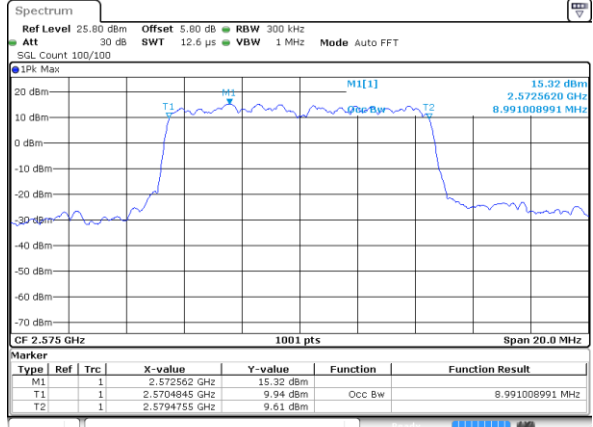

Date: 5 JUN 2017 09:57:37

LTE Band 38

Lowest Channel / 10MHz / QPSK

Date: 5 JUN 2017 09:59:44

Lowest Channel / 10MHz / 16QAM

Date: 5 JUN 2017 09:59:11

Middle Channel / 10MHz / QPSK

Date: 5 JUN 2017 10:00:16

Middle Channel / 10MHz / 16QAM

Date: 5 JUN 2017 10:00:49

Highest Channel / 10MHz / QPSK

Date: 5 JUN 2017 10:02:25

Highest Channel / 10MHz / 16QAM

Date: 5 JUN 2017 10:01:51