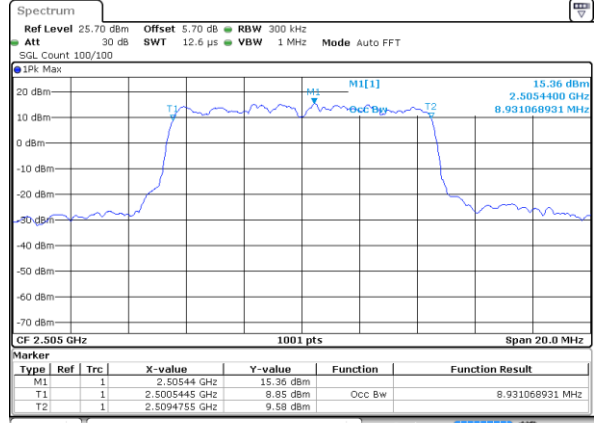

Date: 2 JUN 2017 09:35:32

LTE Band 7

Lowest Channel / 10MHz / QPSK

Date: 2 JUN 2017 09:50:21

Lowest Channel / 10MHz / 16QAM

Date: 2 JUN 2017 09:50:41

Middle Channel / 10MHz / QPSK

Date: 2 JUN 2017 09:51:21

Middle Channel / 10MHz / 16QAM

Date: 2 JUN 2017 09:51:01

Highest Channel / 10MHz / QPSK

Date: 2 JUN 2017 09:51:41

Highest Channel / 10MHz / 16QAM

Date: 2 JUN 2017 09:52:02

LTE Band 7

Lowest Channel / 15MHz / QPSK