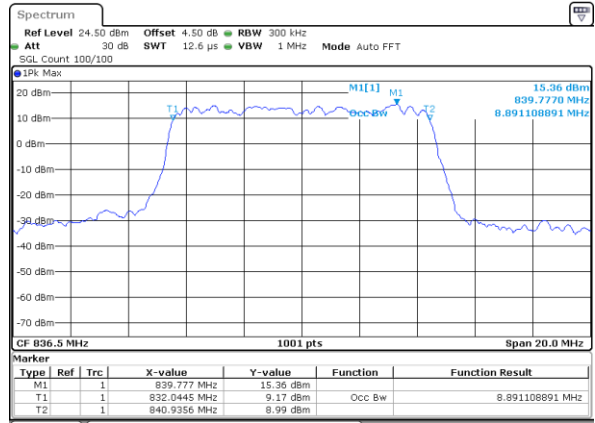

Date: 2 JUN 2017 18:42:16

Highest Channel / 5MHz / QPSK

Date: 2 JUN 2017 18:43:10

Highest Channel / 5MHz / 16QAM

Date: 2 JUN 2017 18:43:46

LTE Band 26

Lowest Channel / 10MHz / QPSK

Date: 2 JUN 2017 18:52:49

Lowest Channel / 10MHz / 16QAM

Date: 2 JUN 2017 18:53:20

Middle Channel / 10MHz / QPSK

Date: 2 JUN 2017 18:54:21

Middle Channel / 10MHz / 16QAM

Date: 2 JUN 2017 18:54:00

Highest Channel / 10MHz / QPSK

Date: 2 JUN 2017 18:54:52

Highest Channel / 10MHz / 16QAM

Date: 2 JUN 2017 18:55:20

LTE Band 26

Lowest Channel / 15MHz / QPSK

Date: 2 JUN 2017 19:06:50

Lowest Channel / 15MHz / 16QAM

Date: 2 JUN 2017 19:07:12

Middle Channel / 15MHz / QPSK

Date: 2 JUN 2017 19:08:16

Middle Channel / 15MHz / 16QAM

Date: 2 JUN 2017 19:07:35

Highest Channel / 15MHz / QPSK

Date: 2 JUN 2017 19:08:32

Highest Channel / 15MHz / 16QAM

Date: 2 JUN 2017 19:08:58

LTE Band 26