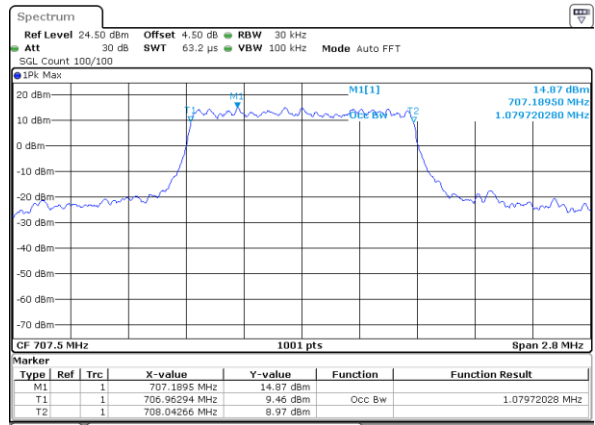

LTE Band 12

Lowest Channel / 1.4MHz / QPSK

Date: 2 JUN 2017 11:23:24

Lowest Channel / 1.4MHz / 16QAM

Date: 2 JUN 2017 11:23:34

Middle Channel / 1.4MHz / QPSK

Date: 2 JUN 2017 11:23:54

Middle Channel / 1.4MHz / 16QAM

Date: 2 JUN 2017 11:23:44

Highest Channel / 1.4MHz / QPSK

Date: 2 JUN 2017 11:24:04

Highest Channel / 1.4MHz / 16QAM

Date: 2 JUN 2017 11:24:14

LTE Band 12

Lowest Channel / 3MHz / QPSK

Date: 2 JUN 2017 11:39:52