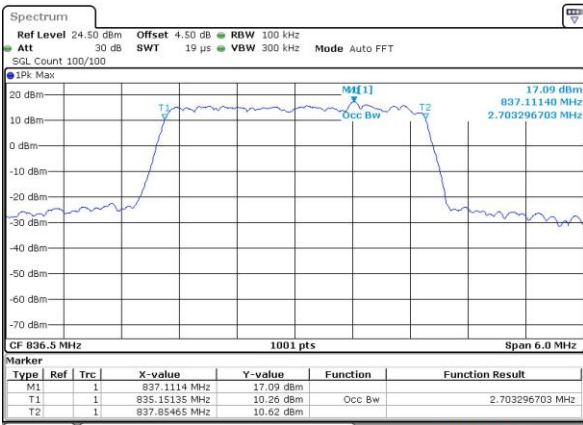

Middle Channel / 3MHz / QPSK

Date: 1 JUN 2017 19:21:47