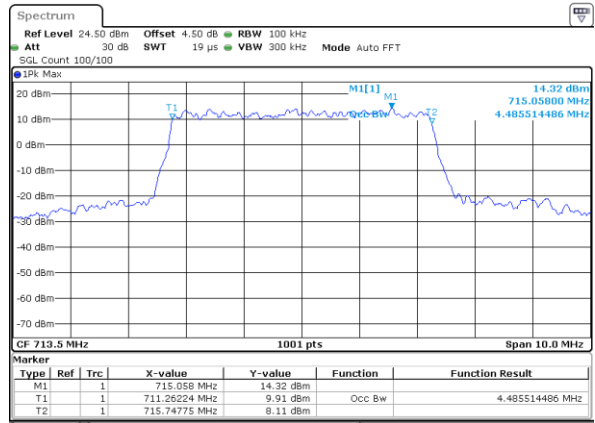

Highest Channel / 3MHz / 16QAM

Date: 2 JUN 2017 11:40:42

LTE Band 12

Lowest Channel / 5MHz / QPSK

Date: 2 JUN 2017 11:56:19

Lowest Channel / 5MHz / 16QAM

Date: 2 JUN 2017 11:56:29

Middle Channel / 5MHz / QPSK

Date: 2 JUN 2017 11:56:49

Middle Channel / 5MHz / 16QAM

Date: 2 JUN 2017 11:56:39

Highest Channel / 5MHz / QPSK

Date: 2 JUN 2017 11:56:59

Highest Channel / 5MHz / 16QAM

Date: 2 JUN 2017 11:57:09

LTE Band 12

Lowest Channel / 10MHz / QPSK

Date: 2 JUN 2017 12:12:46

Lowest Channel / 10MHz / 16QAM

Date: 2 JUN 2017 12:12:56

Middle Channel / 10MHz / QPSK

Date: 2 JUN 2017 12:13:16

Middle Channel / 10MHz / 16QAM

Date: 2 JUN 2017 12:13:06