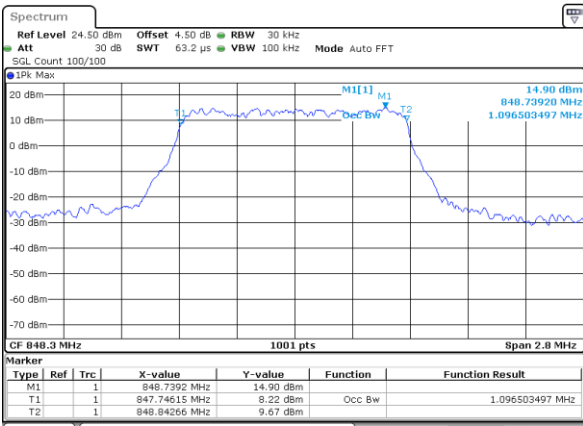

Middle Channel / 10MHz / 16QAM

Date: 2 JUN 2017 14:30:35

Highest Channel / 10MHz / QPSK

Date: 2 JUN 2017 14:32:54

Highest Channel / 10MHz / 16QAM

Date: 2 JUN 2017 14:33:04

LTE Band 26

Lowest Channel / 1.4MHz / QPSK

Date: 2 JUN 2017 16:45:22

Lowest Channel / 1.4MHz / 16QAM

Date: 2 JUN 2017 16:46:13

Middle Channel / 1.4MHz / QPSK

Date: 2 JUN 2017 17:08:24

Middle Channel / 1.4MHz / 16QAM

Date: 2 JUN 2017 17:07:59

Highest Channel / 1.4MHz / QPSK

Date: 2 JUN 2017 17:09:12

Highest Channel / 1.4MHz / 16QAM

Date: 2 JUN 2017 17:09:46

LTE Band 26

Lowest Channel / 3MHz / QPSK

Date: 2 JUN 2017 17:34:19

Lowest Channel / 3MHz / 16QAM

Date: 2 JUN 2017 17:34:49