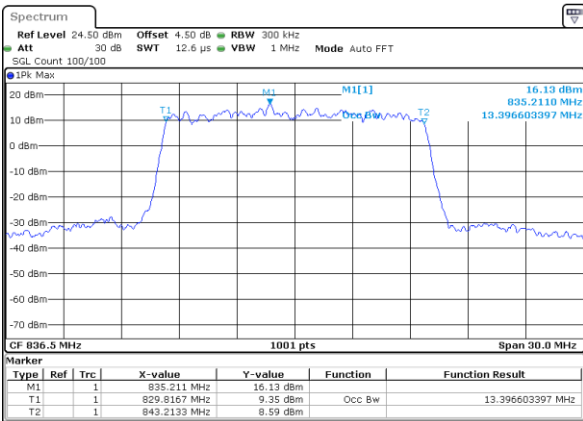

Lowest Channel / 10MHz / 16QAM

Date: 2 JUN 2017 18:53:20

Middle Channel / 10MHz / QPSK

Date: 2 JUN 2017 18:54:21

Middle Channel / 10MHz / 16QAM

Date: 2 JUN 2017 18:54:00

Highest Channel / 10MHz / QPSK

Date: 2 JUN 2017 18:54:52

Highest Channel / 10MHz / 16QAM

Date: 2 JUN 2017 18:55:20

LTE Band 26

Lowest Channel / 15MHz / QPSK

Date: 2 JUN 2017 19:06:50

Lowest Channel / 15MHz / 16QAM

Date: 2 JUN 2017 19:07:12

Middle Channel / 15MHz / QPSK

Date: 2 JUN 2017 19:08:16

Middle Channel / 15MHz / 16QAM

Date: 2 JUN 2017 19:07:35

Highest Channel / 15MHz / QPSK

Date: 2 JUN 2017 19:08:32

Highest Channel / 15MHz / 16QAM

Date: 2 JUN 2017 19:08:58

LTE Band 26