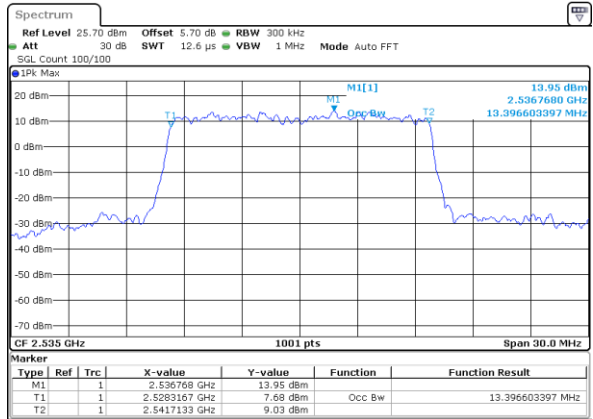

Middle Channel / 10MHz / 16QAM

Date: 2 JUN 2017 09:51:01

Highest Channel / 10MHz / QPSK

Date: 2 JUN 2017 09:51:41

Highest Channel / 10MHz / 16QAM

Date: 2 JUN 2017 09:52:02

LTE Band 7

Lowest Channel / 15MHz / QPSK

Date: 2 JUN 2017 10:07:10

Lowest Channel / 15MHz / 16QAM

Date: 2 JUN 2017 10:06:50

Middle Channel / 15MHz / QPSK

Date: 2 JUN 2017 10:07:30

Middle Channel / 15MHz / 16QAM

Date: 2 JUN 2017 10:07:50

Highest Channel / 15MHz / QPSK

Date: 2 JUN 2017 10:08:30

Highest Channel / 15MHz / 16QAM

Date: 2 JUN 2017 10:08:10

LTE Band 7

Lowest Channel / 20MHz / QPSK

Date: 2 JUN 2017 10:23:39

Lowest Channel / 20MHz / 16QAM

Date: 2 JUN 2017 10:23:19