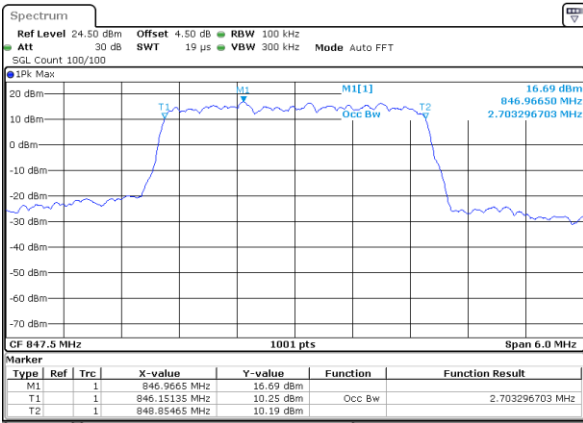

Date: 2 JUN 2017 17:09:12

Highest Channel / 1.4MHz / 16QAM

Date: 2 JUN 2017 17:09:46

LTE Band 26

Lowest Channel / 3MHz / QPSK

Date: 2 JUN 2017 17:34:19

Lowest Channel / 3MHz / 16QAM

Date: 2 JUN 2017 17:34:49

Middle Channel / 3MHz / QPSK

Date: 2 JUN 2017 18:03:03

Middle Channel / 3MHz / 16QAM

Date: 2 JUN 2017 18:03:15

Highest Channel / 3MHz / QPSK

Date: 2 JUN 2017 18:04:04

Highest Channel / 3MHz / 16QAM

Date: 2 JUN 2017 18:03:35

LTE Band 26

Lowest Channel / 5MHz / QPSK

Date: 2 JUN 2017 18:37:59

Lowest Channel / 5MHz / 16QAM

Date: 2 JUN 2017 18:37:45

Middle Channel / 5MHz / QPSK

Date: 2 JUN 2017 18:42:36

Middle Channel / 5MHz / 16QAM

Date: 2 JUN 2017 18:42:16

Highest Channel / 5MHz / QPSK

Date: 2 JUN 2017 18:43:10

Highest Channel / 5MHz / 16QAM

Date: 2 JUN 2017 18:43:46

LTE Band 26

Lowest Channel / 10MHz / QPSK

Date: 2 JUN 2017 18:52:49