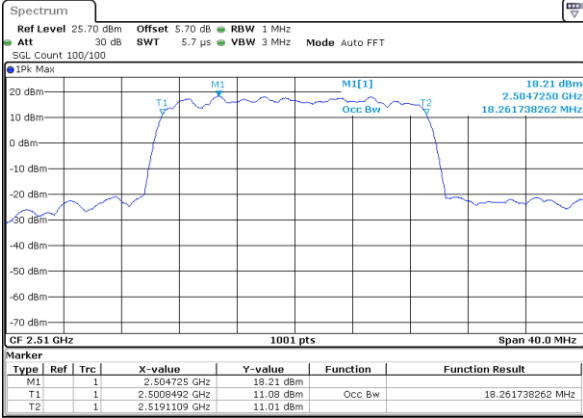

Date: 2 JUN 2017 10:08:30

Highest Channel / 15MHz / 16QAM

Date: 2 JUN 2017 10:08:10

LTE Band 7

Lowest Channel / 20MHz / QPSK

Date: 2 JUN 2017 10:23:39

Lowest Channel / 20MHz / 16QAM

Date: 2 JUN 2017 10:23:19

Middle Channel / 20MHz / QPSK

Date: 2 JUN 2017 10:23:59

Middle Channel / 20MHz / 16QAM

Date: 2 JUN 2017 10:24:19

Highest Channel / 20MHz / QPSK

Date: 2 JUN 2017 10:24:59

Highest Channel / 20MHz / 16QAM

Date: 2 JUN 2017 10:24:39