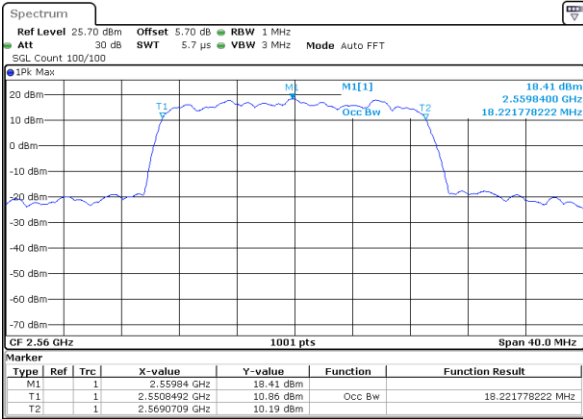

Date: 2 JUN 2017 10:08:30

Highest Channel / 15MHz / 16QAM

Date: 2 JUN 2017 10:08:10

LTE Band 7

Lowest Channel / 20MHz / QPSK

Date: 2 JUN 2017 10:23:39

Lowest Channel / 20MHz / 16QAM

Date: 2 JUN 2017 10:23:19

Middle Channel / 20MHz / QPSK

Date: 2 JUN 2017 10:23:59

Middle Channel / 20MHz / 16QAM

Date: 2 JUN 2017 10:24:19

Highest Channel / 20MHz / QPSK

Date: 2 JUN 2017 10:24:59

Highest Channel / 20MHz / 16QAM

Date: 2 JUN 2017 10:24:39

LTE Band 12

Lowest Channel / 1.4MHz / QPSK

Date: 2 JUN 2017 11:23:24

Lowest Channel / 1.4MHz / 16QAM

Date: 2 JUN 2017 11:23:34

Middle Channel / 1.4MHz / QPSK

Date: 2 JUN 2017 11:23:54

Middle Channel / 1.4MHz / 16QAM