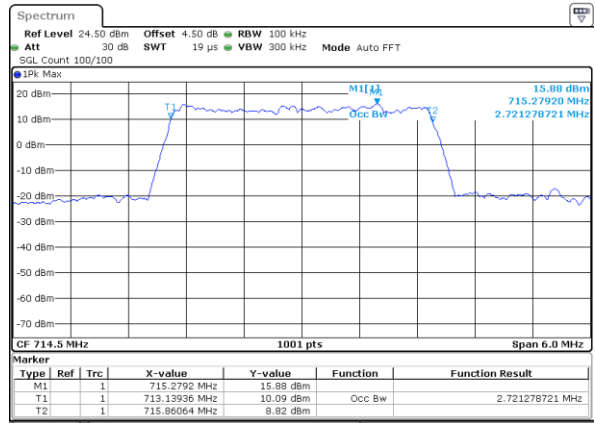

Date: 2 JUN 2017 11:23:44

Highest Channel / 1.4MHz / QPSK

Date: 2 JUN 2017 11:24:04

Highest Channel / 1.4MHz / 16QAM

Date: 2 JUN 2017 11:24:14

LTE Band 12

Lowest Channel / 3MHz / QPSK

Date: 2 JUN 2017 11:39:52

Lowest Channel / 3MHz / 16QAM

Date: 2 JUN 2017 11:40:02

Middle Channel / 3MHz / QPSK

Date: 2 JUN 2017 13:51:35

Middle Channel / 3MHz / 16QAM

Date: 2 JUN 2017 11:40:12

Highest Channel / 3MHz / QPSK

Date: 2 JUN 2017 11:40:32

Highest Channel / 3MHz / 16QAM

Date: 2 JUN 2017 11:40:42

LTE Band 12

Lowest Channel / 5MHz / QPSK

Date: 2 JUN 2017 11:56:19

Lowest Channel / 5MHz / 16QAM

Date: 2 JUN 2017 11:56:29

Middle Channel / 5MHz / QPSK