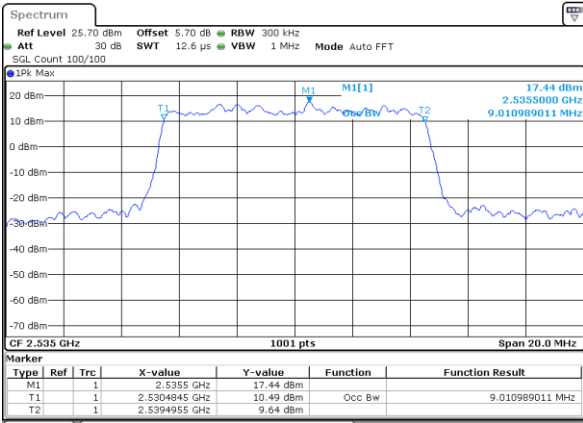

Date: 2 JUN 2017 09:35:32

LTE Band 7

Lowest Channel / 10MHz / QPSK

Date: 2 JUN 2017 09:50:21

Lowest Channel / 10MHz / 16QAM

Date: 2 JUN 2017 09:50:41

Middle Channel / 10MHz / QPSK

Date: 2 JUN 2017 09:51:21

Middle Channel / 10MHz / 16QAM

Date: 2 JUN 2017 09:51:01

Highest Channel / 10MHz / QPSK

Date: 2 JUN 2017 09:51:41

Highest Channel / 10MHz / 16QAM

Date: 2 JUN 2017 09:52:02

LTE Band 7

Lowest Channel / 15MHz / QPSK