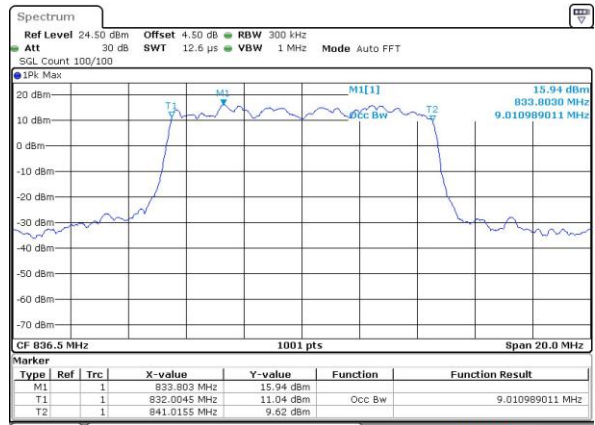

Date: 1 JUN 2017 19:42:41

Middle Channel / 5MHz / 16QAM

Date: 1 JUN 2017 19:42:52

Highest Channel / 5MHz / QPSK

Date: 1 JUN 2017 19:45:16

Highest Channel / 5MHz / 16QAM

Date: 1 JUN 2017 19:45:27

LTE Band 5

Lowest Channel / 10MHz / QPSK

Date: 1 JUN 2017 19:54:26

Lowest Channel / 10MHz / 16QAM

Date: 1 JUN 2017 19:54:37

Middle Channel / 10MHz / QPSK

Date: 1 JUN 2017 20:03:37

Middle Channel / 10MHz / 16QAM

Date: 1 JUN 2017 20:03:48

Highest Channel / 10MHz / QPSK

Date: 1 JUN 2017 20:06:12

Highest Channel / 10MHz / 16QAM

Date: 1 JUN 2017 20:06:23

LTE Band 7

Lowest Channel / 5MHz / QPSK

Date: 2 JUN 2017 09:33:53

Lowest Channel / 5MHz / 16QAM