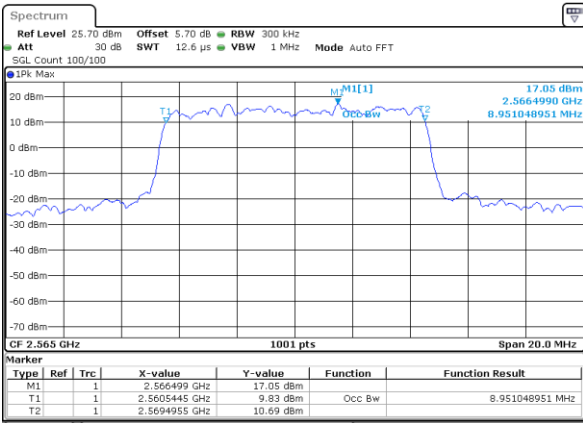

Date: 2 JUN 2017 09:35:32

LTE Band 7

Lowest Channel / 10MHz / QPSK

Date: 2 JUN 2017 09:50:21

Lowest Channel / 10MHz / 16QAM

Date: 2 JUN 2017 09:50:41

Middle Channel / 10MHz / QPSK

Date: 2 JUN 2017 09:51:21

Middle Channel / 10MHz / 16QAM

Date: 2 JUN 2017 09:51:01

Highest Channel / 10MHz / QPSK

Date: 2 JUN 2017 09:51:41

Highest Channel / 10MHz / 16QAM

Date: 2 JUN 2017 09:52:02

LTE Band 7

Lowest Channel / 15MHz / QPSK