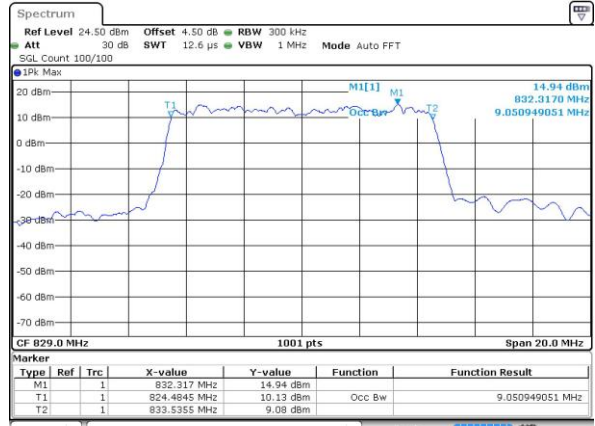

Lowest Channel / 10MHz / 16QAM

Date: 1 JUN 2017 19:54:37