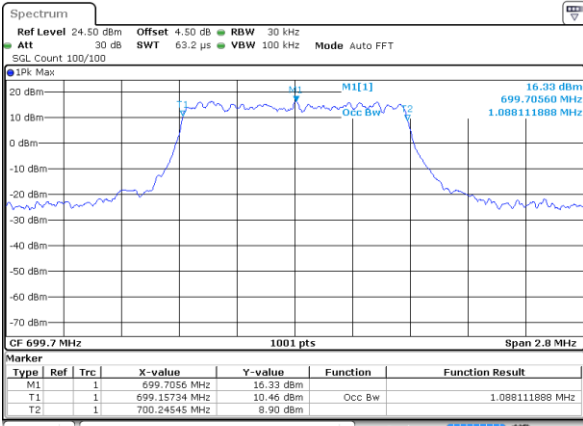

LTE Band 12

Lowest Channel / 1.4MHz / QPSK

Date: 2 JUN 2017 11:23:24