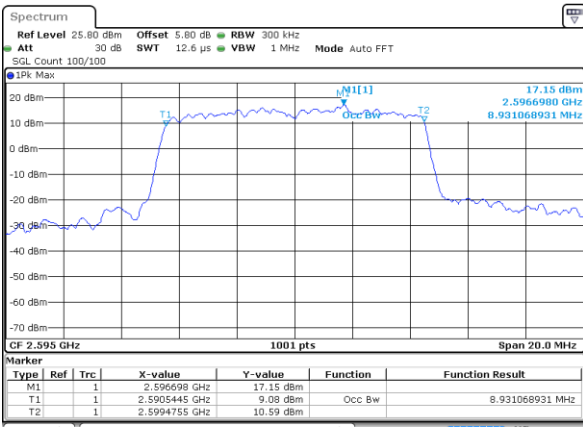

Date: 5 JUN 2017 09:57:37

LTE Band 38

Lowest Channel / 10MHz / QPSK

Date: 5 JUN 2017 09:59:44

Lowest Channel / 10MHz / 16QAM

Date: 5 JUN 2017 09:59:11

Middle Channel / 10MHz / QPSK

Date: 5 JUN 2017 10:00:16