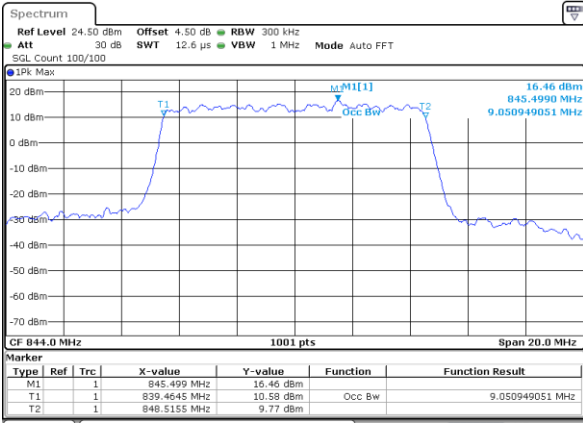

Date: 2 JUN 2017 18:42:16

Highest Channel / 5MHz / QPSK

Date: 2 JUN 2017 18:43:10

Highest Channel / 5MHz / 16QAM

Date: 2 JUN 2017 18:43:46

LTE Band 26

Lowest Channel / 10MHz / QPSK

Date: 2 JUN 2017 18:52:49

Lowest Channel / 10MHz / 16QAM

Date: 2 JUN 2017 18:53:20

Middle Channel / 10MHz / QPSK

Date: 2 JUN 2017 18:54:21

Middle Channel / 10MHz / 16QAM

Date: 2 JUN 2017 18:54:00

Highest Channel / 10MHz / QPSK

Date: 2 JUN 2017 18:54:52

Highest Channel / 10MHz / 16QAM

Date: 2 JUN 2017 18:55:20

LTE Band 26

Lowest Channel / 15MHz / QPSK

Date: 2 JUN 2017 19:06:50

Lowest Channel / 15MHz / 16QAM

Date: 2 JUN 2017 19:07:12

Middle Channel / 15MHz / QPSK

Date: 2 JUN 2017 19:08:16

Middle Channel / 15MHz / 16QAM

Date: 2 JUN 2017 19:07:35

Highest Channel / 15MHz / QPSK

Date: 2 JUN 2017 19:08:32

Highest Channel / 15MHz / 16QAM

Date: 2 JUN 2017 19:08:58

LTE Band 26