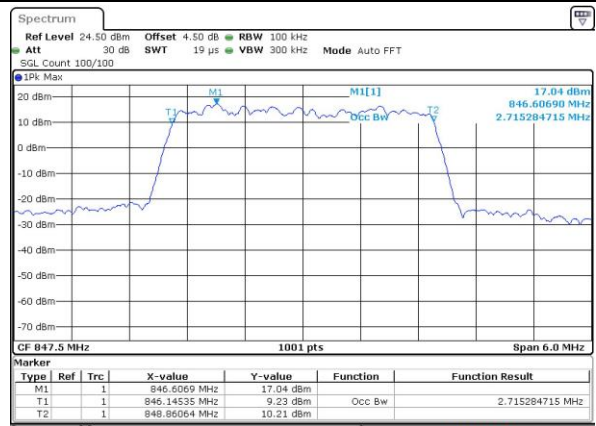

Date: 1 JUN 2017 19:00:57

Highest Channel / 1.4MHz / QPSK

Date: 1 JUN 2017 19:03:21

Highest Channel / 1.4MHz / 16QAM

Date: 1 JUN 2017 19:03:33

LTE Band 5

Lowest Channel / 3MHz / QPSK

Date: 1 JUN 2017 19:12:37

Lowest Channel / 3MHz / 16QAM

Date: 1 JUN 2017 19:12:48

Middle Channel / 3MHz / QPSK

Date: 1 JUN 2017 19:21:47

Middle Channel / 3MHz / 16QAM

Date: 1 JUN 2017 19:21:58

Highest Channel / 3MHz / QPSK

Date: 1 JUN 2017 19:24:22

Highest Channel / 3MHz / 16QAM

Date: 1 JUN 2017 19:24:34

LTE Band 5

Lowest Channel / 5MHz / QPSK

Date: 1 JUN 2017 19:33:32

Lowest Channel / 5MHz / 16QAM

Date: 1 JUN 2017 19:33:43

Middle Channel / 5MHz / QPSK