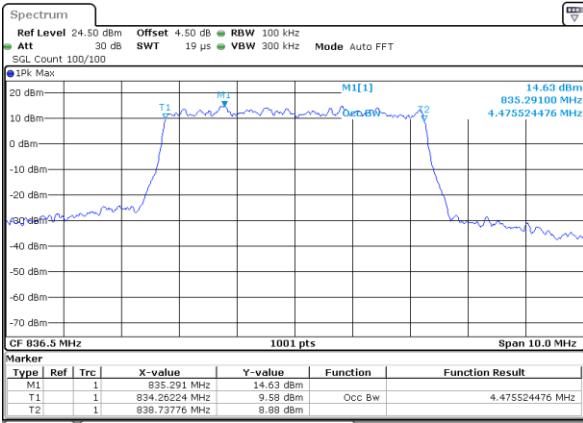

Middle Channel / 3MHz / QPSK

Date: 2 JUN 2017 18:03:03

Middle Channel / 3MHz / 16QAM

Date: 2 JUN 2017 18:03:15

Highest Channel / 3MHz / QPSK

Date: 2 JUN 2017 18:04:04

Highest Channel / 3MHz / 16QAM

Date: 2 JUN 2017 18:03:35

LTE Band 26

Lowest Channel / 5MHz / QPSK

Date: 2 JUN 2017 18:37:59

Lowest Channel / 5MHz / 16QAM

Date: 2 JUN 2017 18:37:45

Middle Channel / 5MHz / QPSK

Date: 2 JUN 2017 18:42:36

Middle Channel / 5MHz / 16QAM

Date: 2 JUN 2017 18:42:16

Highest Channel / 5MHz / QPSK

Date: 2 JUN 2017 18:43:10

Highest Channel / 5MHz / 16QAM

Date: 2 JUN 2017 18:43:46

LTE Band 26

Lowest Channel / 10MHz / QPSK

Date: 2 JUN 2017 18:52:49