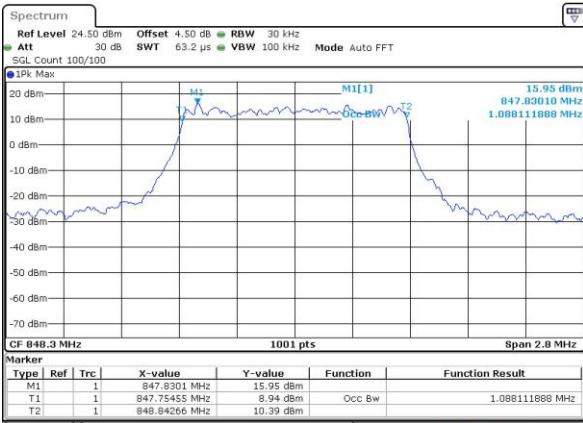

LTE Band 5

Lowest Channel / 1.4MHz / QPSK

Date: 1 JUN 2017 18:51:35

Lowest Channel / 1.4MHz / 16QAM

Date: 1 JUN 2017 18:51:47

Middle Channel / 1.4MHz / QPSK

Date: 1 JUN 2017 19:00:46

Middle Channel / 1.4MHz / 16QAM

Date: 1 JUN 2017 19:00:57

Highest Channel / 1.4MHz / QPSK

Date: 1 JUN 2017 19:03:21

Highest Channel / 1.4MHz / 16QAM

Date: 1 JUN 2017 19:03:33

LTE Band 5

Lowest Channel / 3MHz / QPSK

Date: 1 JUN 2017 19:12:37