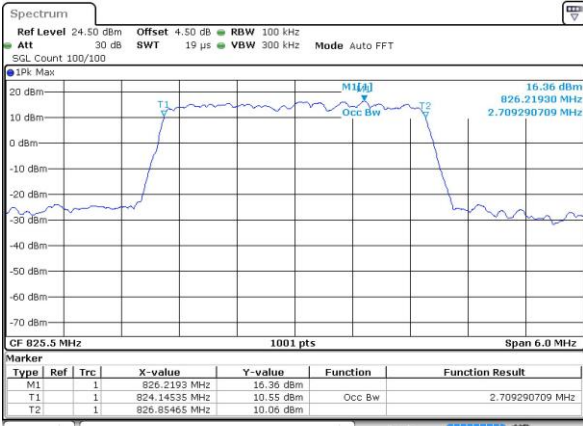

Date: 1 JUN 2017 19:00:57

Highest Channel / 1.4MHz / QPSK

Date: 1 JUN 2017 19:03:21

Highest Channel / 1.4MHz / 16QAM

Date: 1 JUN 2017 19:03:33

LTE Band 5

Lowest Channel / 3MHz / QPSK

Date: 1 JUN 2017 19:12:37