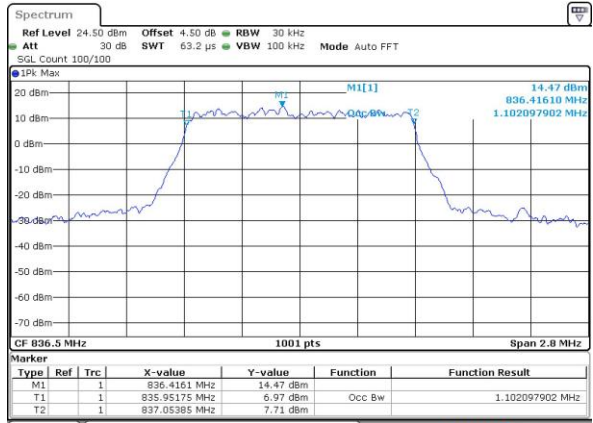

LTE Band 5

Lowest Channel / 1.4MHz / QPSK

Date: 1 JUN 2017 18:51:35

Lowest Channel / 1.4MHz / 16QAM

Date: 1 JUN 2017 18:51:47

Middle Channel / 1.4MHz / QPSK

Date: 1 JUN 2017 19:00:46

Middle Channel / 1.4MHz / 16QAM

Date: 1 JUN 2017 19:00:57

Highest Channel / 1.4MHz / QPSK

Date: 1 JUN 2017 19:03:21

Highest Channel / 1.4MHz / 16QAM

Date: 1 JUN 2017 19:03:33

LTE Band 5

Lowest Channel / 3MHz / QPSK

Date: 1 JUN 2017 19:12:37