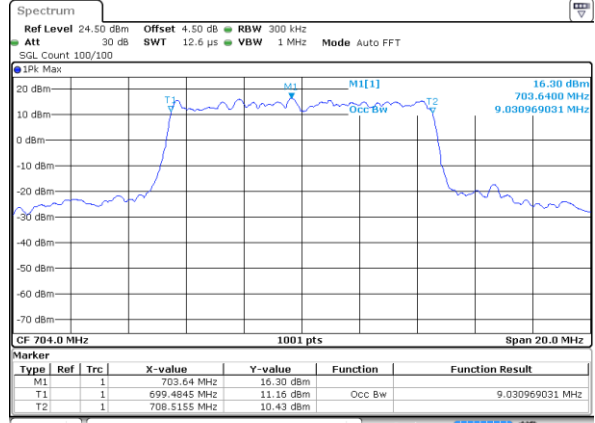

Highest Channel / 3MHz / 16QAM

Date: 2 JUN 2017 11:40:42

LTE Band 12

Lowest Channel / 5MHz / QPSK

Date: 2 JUN 2017 11:56:19

Lowest Channel / 5MHz / 16QAM

Date: 2 JUN 2017 11:56:29

Middle Channel / 5MHz / QPSK

Date: 2 JUN 2017 11:56:49

Middle Channel / 5MHz / 16QAM

Date: 2 JUN 2017 11:56:39

Highest Channel / 5MHz / QPSK

Date: 2 JUN 2017 11:56:59

Highest Channel / 5MHz / 16QAM

Date: 2 JUN 2017 11:57:09

LTE Band 12

Lowest Channel / 10MHz / QPSK

Date: 2 JUN 2017 12:12:46

Lowest Channel / 10MHz / 16QAM

Date: 2 JUN 2017 12:12:56

Middle Channel / 10MHz / QPSK

Date: 2 JUN 2017 12:13:16

Middle Channel / 10MHz / 16QAM

Date: 2 JUN 2017 12:13:06