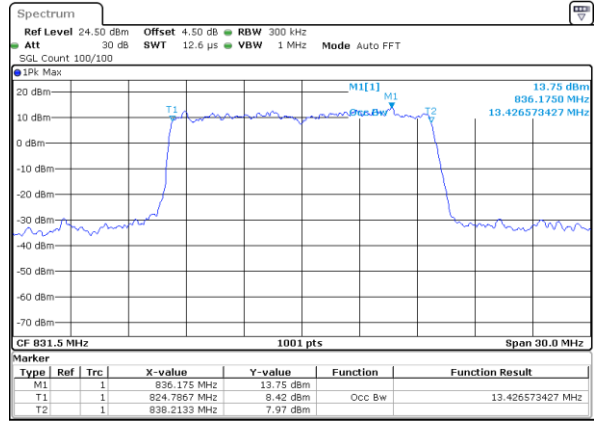

Date: 2 JUN 2017 18:42:16

Highest Channel / 5MHz / QPSK

Date: 2 JUN 2017 18:43:10

Highest Channel / 5MHz / 16QAM

Date: 2 JUN 2017 18:43:46

LTE Band 26

Lowest Channel / 10MHz / QPSK

Date: 2 JUN 2017 18:52:49

Lowest Channel / 10MHz / 16QAM

Date: 2 JUN 2017 18:53:20

Middle Channel / 10MHz / QPSK

Date: 2 JUN 2017 18:54:21

Middle Channel / 10MHz / 16QAM

Date: 2 JUN 2017 18:54:00

Highest Channel / 10MHz / QPSK

Date: 2 JUN 2017 18:54:52

Highest Channel / 10MHz / 16QAM

Date: 2 JUN 2017 18:55:20

LTE Band 26

Lowest Channel / 15MHz / QPSK

Date: 2 JUN 2017 19:06:50

Lowest Channel / 15MHz / 16QAM

Date: 2 JUN 2017 19:07:12

Middle Channel / 15MHz / QPSK

Date: 2 JUN 2017 19:08:16

Middle Channel / 15MHz / 16QAM

Date: 2 JUN 2017 19:07:35

Highest Channel / 15MHz / QPSK

Date: 2 JUN 2017 19:08:32

Highest Channel / 15MHz / 16QAM

Date: 2 JUN 2017 19:08:58

LTE Band 26