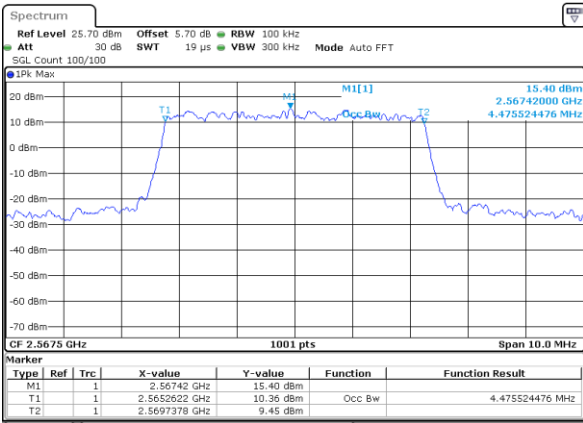

Highest Channel / 10MHz / QPSK

Date: 1 JUN 2017 20:06:12

Highest Channel / 10MHz / 16QAM

Date: 1 JUN 2017 20:06:23

LTE Band 7

Lowest Channel / 5MHz / QPSK

Date: 2 JUN 2017 09:33:53

Lowest Channel / 5MHz / 16QAM

Date: 2 JUN 2017 09:34:13

Middle Channel / 5MHz / QPSK

Date: 2 JUN 2017 09:34:53

Middle Channel / 5MHz / 16QAM

Date: 2 JUN 2017 09:34:33

Highest Channel / 5MHz / QPSK

Date: 2 JUN 2017 09:35:13

Highest Channel / 5MHz / 16QAM

Date: 2 JUN 2017 09:35:32

LTE Band 7

Lowest Channel / 10MHz / QPSK

Date: 2 JUN 2017 09:50:21

Lowest Channel / 10MHz / 16QAM

Date: 2 JUN 2017 09:50:41

Middle Channel / 10MHz / QPSK

Date: 2 JUN 2017 09:51:21