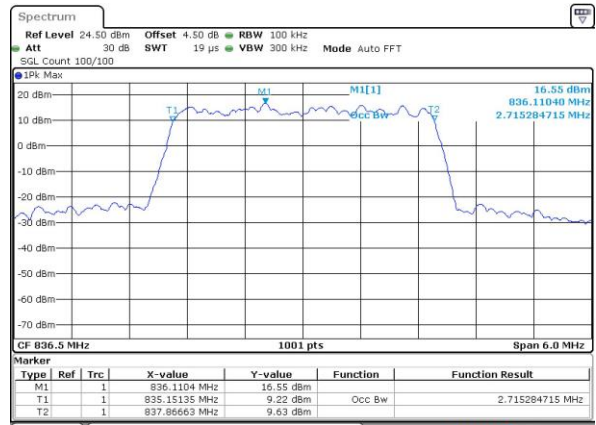

Date: 1 JUN 2017 19:00:57

Highest Channel / 1.4MHz / QPSK

Date: 1 JUN 2017 19:03:21

Highest Channel / 1.4MHz / 16QAM

Date: 1 JUN 2017 19:03:33

LTE Band 5

Lowest Channel / 3MHz / QPSK

Date: 1 JUN 2017 19:12:37

Lowest Channel / 3MHz / 16QAM

Date: 1 JUN 2017 19:12:48

Middle Channel / 3MHz / QPSK

Date: 1 JUN 2017 19:21:47

Middle Channel / 3MHz / 16QAM

Date: 1 JUN 2017 19:21:58

Highest Channel / 3MHz / QPSK

Date: 1 JUN 2017 19:24:22

Highest Channel / 3MHz / 16QAM

Date: 1 JUN 2017 19:24:34

LTE Band 5

Lowest Channel / 5MHz / QPSK

Date: 1 JUN 2017 19:33:32

Lowest Channel / 5MHz / 16QAM

Date: 1 JUN 2017 19:33:43

Middle Channel / 5MHz / QPSK

Date: 1 JUN 2017 19:42:41

Middle Channel / 5MHz / 16QAM

Date: 1 JUN 2017 19:42:52

Highest Channel / 5MHz / QPSK

Date: 1 JUN 2017 19:45:16

Highest Channel / 5MHz / 16QAM

Date: 1 JUN 2017 19:45:27

LTE Band 5