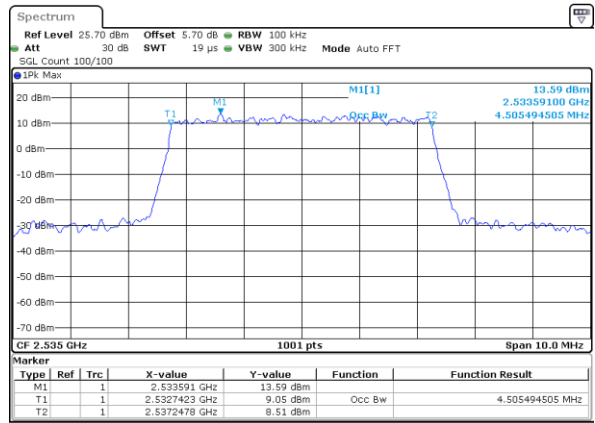

Middle Channel / 5MHz / 16QAM

Date: 2 JUN 2017 09:34:33