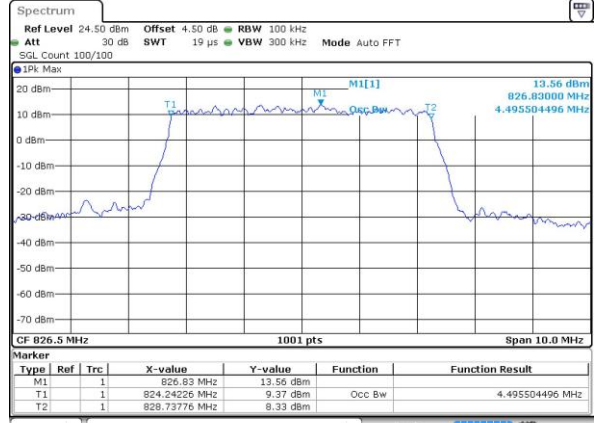

Highest Channel / 3MHz / 16QAM

Date: 1 JUN 2017 19:24:34

LTE Band 5

Lowest Channel / 5MHz / QPSK

Date: 1 JUN 2017 19:33:32

Lowest Channel / 5MHz / 16QAM

Date: 1 JUN 2017 19:33:43

Middle Channel / 5MHz / QPSK

Date: 1 JUN 2017 19:42:41

Middle Channel / 5MHz / 16QAM

Date: 1 JUN 2017 19:42:52

Highest Channel / 5MHz / QPSK

Date: 1 JUN 2017 19:45:16

Highest Channel / 5MHz / 16QAM

Date: 1 JUN 2017 19:45:27

LTE Band 5