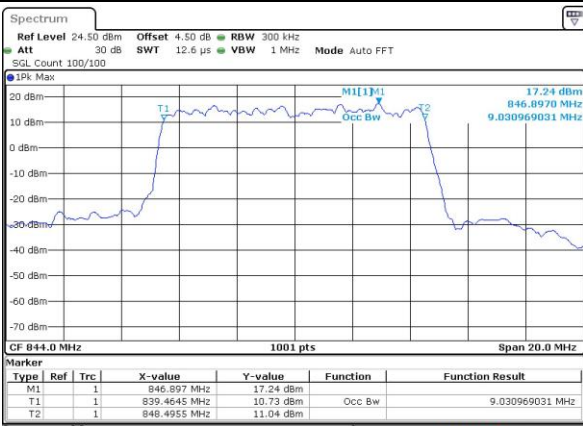

Lowest Channel / 10MHz / QPSK

Date: 1 JUN 2017 19:54:26

Lowest Channel / 10MHz / 16QAM

Date: 1 JUN 2017 19:54:37

Middle Channel / 10MHz / QPSK

Date: 1 JUN 2017 20:03:37

Middle Channel / 10MHz / 16QAM

Date: 1 JUN 2017 20:03:48

Highest Channel / 10MHz / QPSK

Date: 1 JUN 2017 20:06:12

Highest Channel / 10MHz / 16QAM

Date: 1 JUN 2017 20:06:23

LTE Band 7

Lowest Channel / 5MHz / QPSK

Date: 2 JUN 2017 09:33:53

Lowest Channel / 5MHz / 16QAM