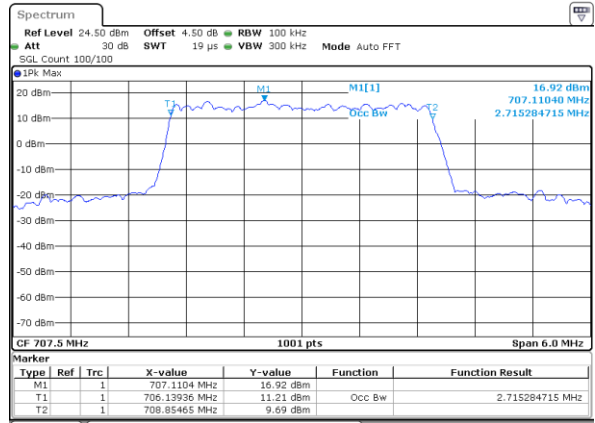

Date: 2 JUN 2017 11:23:44

Highest Channel / 1.4MHz / QPSK

Date: 2 JUN 2017 11:24:04

Highest Channel / 1.4MHz / 16QAM

Date: 2 JUN 2017 11:24:14

LTE Band 12

Lowest Channel / 3MHz / QPSK

Date: 2 JUN 2017 11:39:52

Lowest Channel / 3MHz / 16QAM

Date: 2 JUN 2017 11:40:02

Middle Channel / 3MHz / QPSK

Date: 2 JUN 2017 13:51:35

Middle Channel / 3MHz / 16QAM

Date: 2 JUN 2017 11:40:12

Highest Channel / 3MHz / QPSK

Date: 2 JUN 2017 11:40:32

Highest Channel / 3MHz / 16QAM

Date: 2 JUN 2017 11:40:42

LTE Band 12

Lowest Channel / 5MHz / QPSK

Date: 2 JUN 2017 11:56:19

Lowest Channel / 5MHz / 16QAM

Date: 2 JUN 2017 11:56:29

Middle Channel / 5MHz / QPSK

Date: 2 JUN 2017 11:56:49

Middle Channel / 5MHz / 16QAM

Date: 2 JUN 2017 11:56:39

Highest Channel / 5MHz / QPSK

Date: 2 JUN 2017 11:56:59

Highest Channel / 5MHz / 16QAM

Date: 2 JUN 2017 11:57:09

LTE Band 12