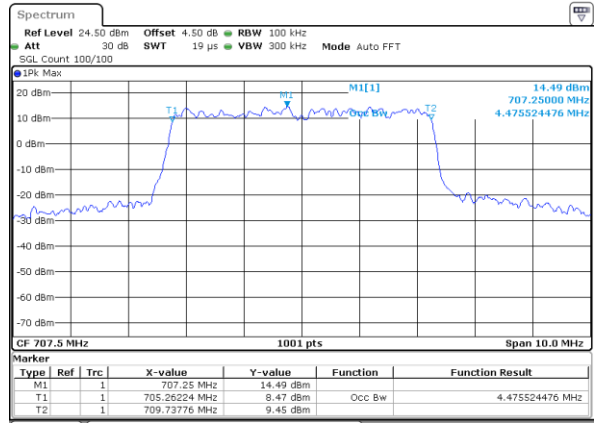

Highest Channel / 3MHz / 16QAM

Date: 2 JUN 2017 11:40:42

LTE Band 12

Lowest Channel / 5MHz / QPSK

Date: 2 JUN 2017 11:56:19

Lowest Channel / 5MHz / 16QAM

Date: 2 JUN 2017 11:56:29

Middle Channel / 5MHz / QPSK

Date: 2 JUN 2017 11:56:49

Middle Channel / 5MHz / 16QAM

Date: 2 JUN 2017 11:56:39

Highest Channel / 5MHz / QPSK

Date: 2 JUN 2017 11:56:59

Highest Channel / 5MHz / 16QAM

Date: 2 JUN 2017 11:57:09

LTE Band 12