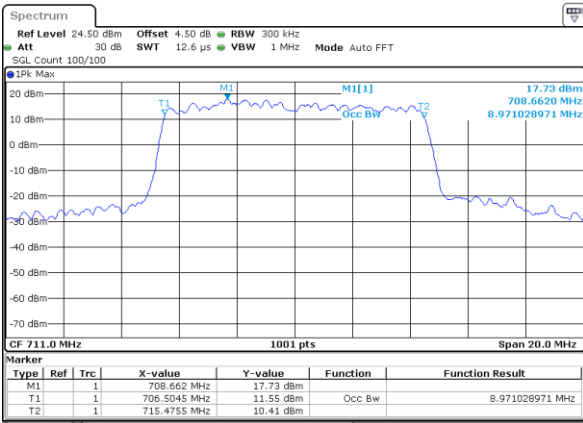

Date: 2 JUN 2017 11:56:49

Middle Channel / 5MHz / 16QAM

Date: 2 JUN 2017 11:56:39

Highest Channel / 5MHz / QPSK

Date: 2 JUN 2017 11:56:59

Highest Channel / 5MHz / 16QAM

Date: 2 JUN 2017 11:57:09

LTE Band 12

Lowest Channel / 10MHz / QPSK

Date: 2 JUN 2017 12:12:46

Lowest Channel / 10MHz / 16QAM

Date: 2 JUN 2017 12:12:56

Middle Channel / 10MHz / QPSK

Date: 2 JUN 2017 12:13:16

Middle Channel / 10MHz / 16QAM

Date: 2 JUN 2017 12:13:06

Highest Channel / 10MHz / QPSK

Date: 2 JUN 2017 12:13:26

Highest Channel / 10MHz / 16QAM

Date: 2 JUN 2017 12:13:36

LTE Band 17

Lowest Channel / 5MHz / QPSK

Date: 2 JUN 2017 14:06:59

Lowest Channel / 5MHz / 16QAM