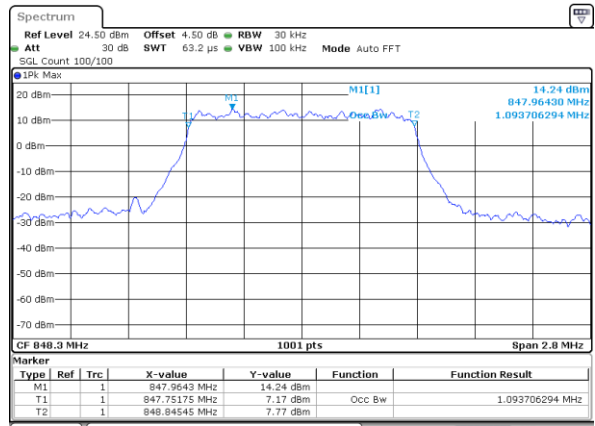

Middle Channel / 10MHz / 16QAM

Date: 2 JUN 2017 14:30:35

Highest Channel / 10MHz / QPSK

Date: 2 JUN 2017 14:32:54

Highest Channel / 10MHz / 16QAM

Date: 2 JUN 2017 14:33:04

LTE Band 26

Lowest Channel / 1.4MHz / QPSK

Date: 2 JUN 2017 16:45:22

Lowest Channel / 1.4MHz / 16QAM

Date: 2 JUN 2017 16:46:13

Middle Channel / 1.4MHz / QPSK

Date: 2 JUN 2017 17:08:24

Middle Channel / 1.4MHz / 16QAM

Date: 2 JUN 2017 17:07:59

Highest Channel / 1.4MHz / QPSK

Date: 2 JUN 2017 17:09:12

Highest Channel / 1.4MHz / 16QAM

Date: 2 JUN 2017 17:09:46

LTE Band 26

Lowest Channel / 3MHz / QPSK

Date: 2 JUN 2017 17:34:19

Lowest Channel / 3MHz / 16QAM

Date: 2 JUN 2017 17:34:49