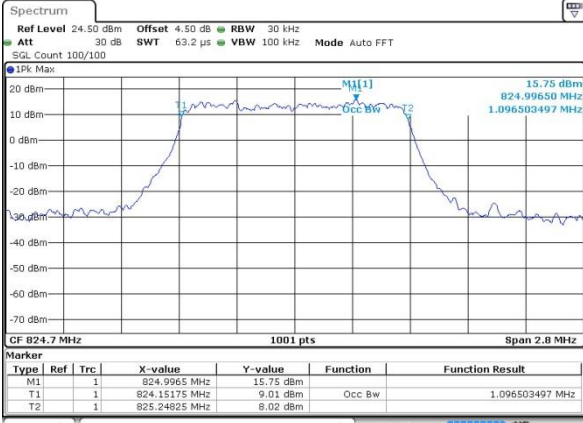

LTE Band 5

Lowest Channel / 1.4MHz / QPSK

Date: 1 JUN 2017 18:51:35

Lowest Channel / 1.4MHz / 16QAM

Date: 1 JUN 2017 18:51:47

Middle Channel / 1.4MHz / QPSK

Date: 1 JUN 2017 19:00:46

Middle Channel / 1.4MHz / 16QAM

Date: 1 JUN 2017 19:00:57

Highest Channel / 1.4MHz / QPSK

Date: 1 JUN 2017 19:03:21

Highest Channel / 1.4MHz / 16QAM

Date: 1 JUN 2017 19:03:33

LTE Band 5

Lowest Channel / 3MHz / QPSK

Date: 1 JUN 2017 19:12:37