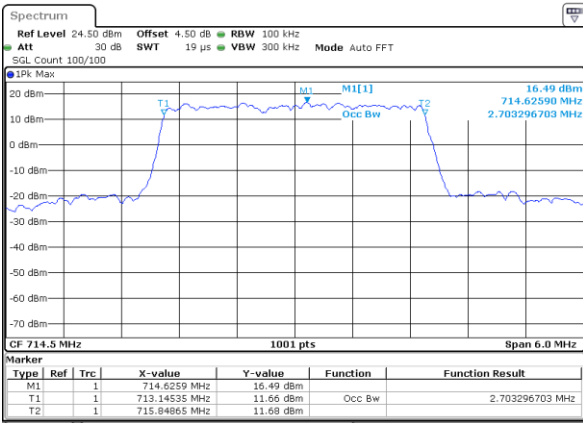

Date: 2 JUN 2017 11:23:44

Highest Channel / 1.4MHz / QPSK

Date: 2 JUN 2017 11:24:04

Highest Channel / 1.4MHz / 16QAM

Date: 2 JUN 2017 11:24:14

LTE Band 12

Lowest Channel / 3MHz / QPSK

Date: 2 JUN 2017 11:39:52

Lowest Channel / 3MHz / 16QAM

Date: 2 JUN 2017 11:40:02

Middle Channel / 3MHz / QPSK

Date: 2 JUN 2017 13:51:35

Middle Channel / 3MHz / 16QAM

Date: 2 JUN 2017 11:40:12

Highest Channel / 3MHz / QPSK

Date: 2 JUN 2017 11:40:32

Highest Channel / 3MHz / 16QAM

Date: 2 JUN 2017 11:40:42

LTE Band 12

Lowest Channel / 5MHz / QPSK

Date: 2 JUN 2017 11:56:19

Lowest Channel / 5MHz / 16QAM

Date: 2 JUN 2017 11:56:29

Middle Channel / 5MHz / QPSK

Date: 2 JUN 2017 11:56:49

Middle Channel / 5MHz / 16QAM

Date: 2 JUN 2017 11:56:39

Highest Channel / 5MHz / QPSK

Date: 2 JUN 2017 11:56:59

Highest Channel / 5MHz / 16QAM

Date: 2 JUN 2017 11:57:09

LTE Band 12