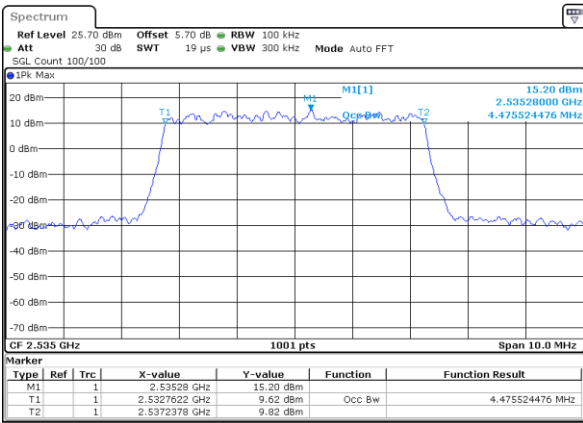

Middle Channel / 5MHz / QPSK

Date: 2 JUN 2017 09:34:53