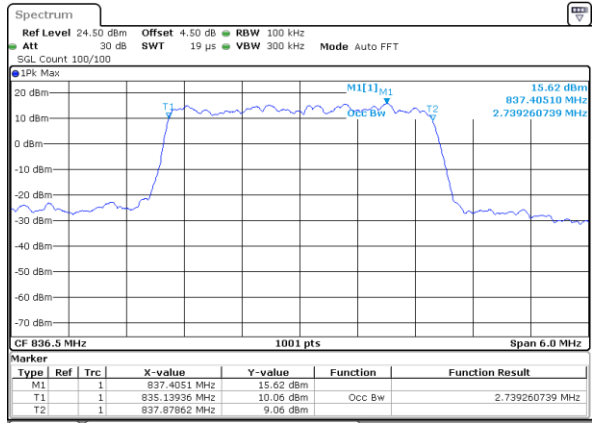

Middle Channel / 10MHz / 16QAM

Date: 2 JUN 2017 14:30:35

Highest Channel / 10MHz / QPSK

Date: 2 JUN 2017 14:32:54

Highest Channel / 10MHz / 16QAM

Date: 2 JUN 2017 14:33:04

LTE Band 26

Lowest Channel / 1.4MHz / QPSK

Date: 2 JUN 2017 16:45:22

Lowest Channel / 1.4MHz / 16QAM

Date: 2 JUN 2017 16:46:13

Middle Channel / 1.4MHz / QPSK

Date: 2 JUN 2017 17:08:24

Middle Channel / 1.4MHz / 16QAM

Date: 2 JUN 2017 17:07:59

Highest Channel / 1.4MHz / QPSK

Date: 2 JUN 2017 17:09:12

Highest Channel / 1.4MHz / 16QAM

Date: 2 JUN 2017 17:09:46

LTE Band 26

Lowest Channel / 3MHz / QPSK

Date: 2 JUN 2017 17:34:19

Lowest Channel / 3MHz / 16QAM

Date: 2 JUN 2017 17:34:49

Middle Channel / 3MHz / QPSK

Date: 2 JUN 2017 18:03:03

Middle Channel / 3MHz / 16QAM

Date: 2 JUN 2017 18:03:15

Highest Channel / 3MHz / QPSK

Date: 2 JUN 2017 18:04:04

Highest Channel / 3MHz / 16QAM

Date: 2 JUN 2017 18:03:35