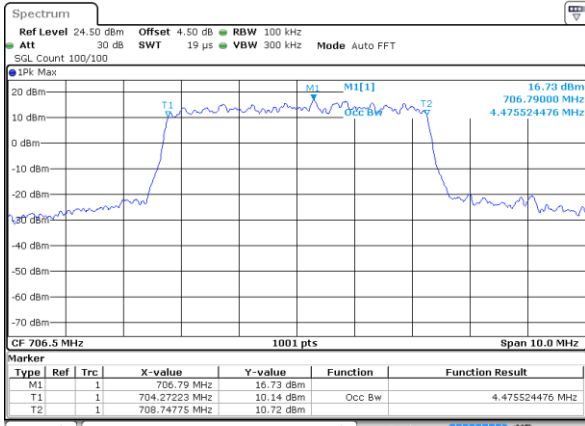

Highest Channel / 10MHz / QPSK

Date: 2 JUN 2017 12:13:26

Highest Channel / 10MHz / 16QAM

Date: 2 JUN 2017 12:13:36

LTE Band 17

Lowest Channel / 5MHz / QPSK

Date: 2 JUN 2017 14:06:59

Lowest Channel / 5MHz / 16QAM