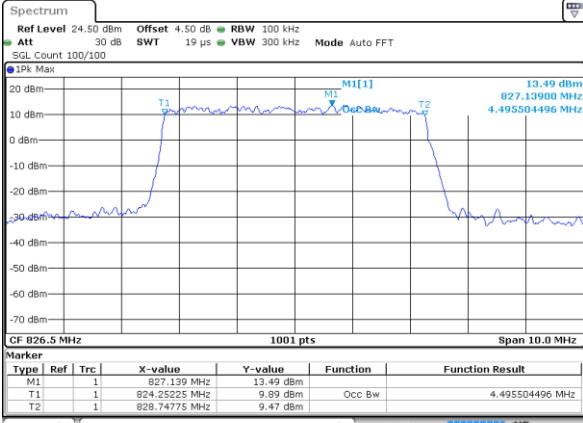

Date: 2 JUN 2017 17:09:12

Highest Channel / 1.4MHz / 16QAM

Date: 2 JUN 2017 17:09:46

LTE Band 26

Lowest Channel / 3MHz / QPSK

Date: 2 JUN 2017 17:34:19

Lowest Channel / 3MHz / 16QAM

Date: 2 JUN 2017 17:34:49

Middle Channel / 3MHz / QPSK

Date: 2 JUN 2017 18:03:03

Middle Channel / 3MHz / 16QAM

Date: 2 JUN 2017 18:03:15

Highest Channel / 3MHz / QPSK

Date: 2 JUN 2017 18:04:04

Highest Channel / 3MHz / 16QAM

Date: 2 JUN 2017 18:03:35

LTE Band 26

Lowest Channel / 5MHz / QPSK

Date: 2 JUN 2017 18:37:59

Lowest Channel / 5MHz / 16QAM

Date: 2 JUN 2017 18:37:45

Middle Channel / 5MHz / QPSK

Date: 2 JUN 2017 18:42:36

Middle Channel / 5MHz / 16QAM

Date: 2 JUN 2017 18:42:16

Highest Channel / 5MHz / QPSK

Date: 2 JUN 2017 18:43:10

Highest Channel / 5MHz / 16QAM

Date: 2 JUN 2017 18:43:46

LTE Band 26

Lowest Channel / 10MHz / QPSK

Date: 2 JUN 2017 18:52:49