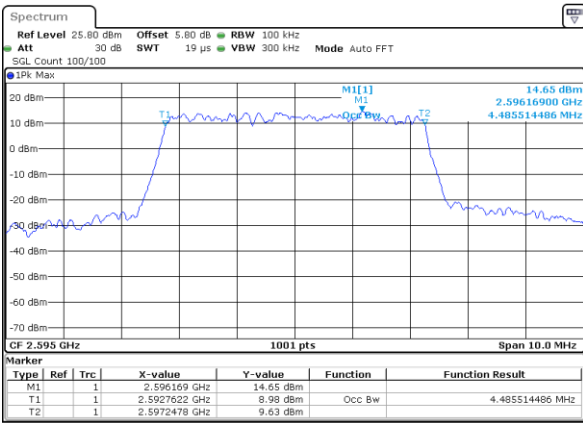

Date: 2 JUN 2017 19:08:16

Middle Channel / 15MHz / 16QAM

Date: 2 JUN 2017 19:07:35

Highest Channel / 15MHz / QPSK

Date: 2 JUN 2017 19:08:32

Highest Channel / 15MHz / 16QAM

Date: 2 JUN 2017 19:08:58

LTE Band 26

CH 26765 / 15MHz / QPSK

Date: 2 JUN 2017 21:10:15

CH 26765 / 15MHz / 16QAM

Date: 2 JUN 2017 21:09:31

LTE Band 38

Lowest Channel / 5MHz / QPSK

Date: 5 JUN 2017 09:54:02

Lowest Channel / 5MHz / 16QAM

Date: 5 JUN 2017 09:54:17

Middle Channel / 5MHz / QPSK

Date: 5 JUN 2017 09:56:16

Middle Channel / 5MHz / 16QAM

Date: 5 JUN 2017 09:55:37

Highest Channel / 5MHz / QPSK

Date: 5 JUN 2017 09:56:58

Highest Channel / 5MHz / 16QAM