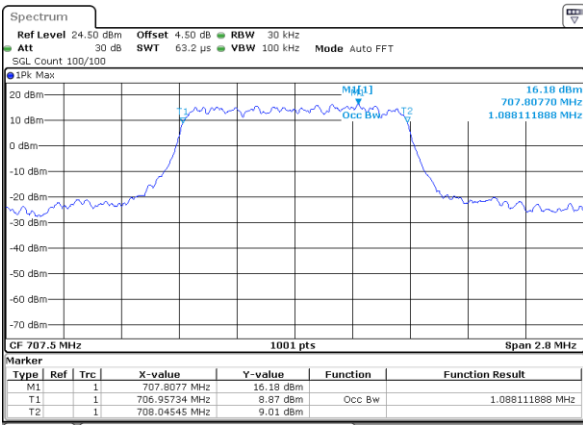

LTE Band 12

Lowest Channel / 1.4MHz / QPSK

Date: 2 JUN 2017 11:23:24

Lowest Channel / 1.4MHz / 16QAM

Date: 2 JUN 2017 11:23:34

Middle Channel / 1.4MHz / QPSK

Date: 2 JUN 2017 11:23:54

Middle Channel / 1.4MHz / 16QAM

Date: 2 JUN 2017 11:23:44

Highest Channel / 1.4MHz / QPSK

Date: 2 JUN 2017 11:24:04

Highest Channel / 1.4MHz / 16QAM

Date: 2 JUN 2017 11:24:14

LTE Band 12

Lowest Channel / 3MHz / QPSK

Date: 2 JUN 2017 11:39:52