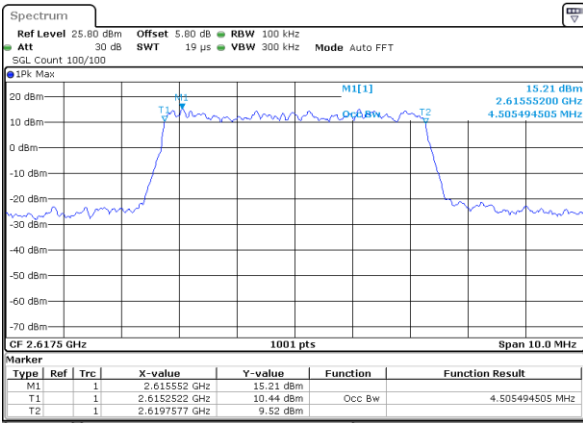

Date: 5 JUN 2017 09:54:17

Middle Channel / 5MHz / QPSK

Date: 5 JUN 2017 09:56:16

Middle Channel / 5MHz / 16QAM

Date: 5 JUN 2017 09:55:37

Highest Channel / 5MHz / QPSK

Date: 5 JUN 2017 09:56:58

Highest Channel / 5MHz / 16QAM

Date: 5 JUN 2017 09:57:37

LTE Band 38

Lowest Channel / 10MHz / QPSK

Date: 5 JUN 2017 09:59:44

Lowest Channel / 10MHz / 16QAM

Date: 5 JUN 2017 09:59:11

Middle Channel / 10MHz / QPSK

Date: 5 JUN 2017 10:00:16