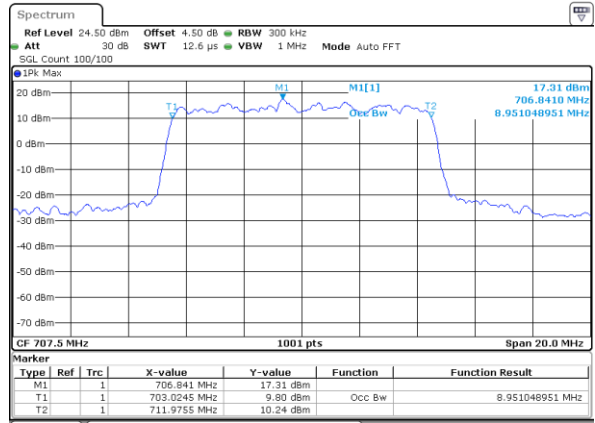

Date: 2 JUN 2017 11:56:49

Middle Channel / 5MHz / 16QAM

Date: 2 JUN 2017 11:56:39

Highest Channel / 5MHz / QPSK

Date: 2 JUN 2017 11:56:59

Highest Channel / 5MHz / 16QAM

Date: 2 JUN 2017 11:57:09

LTE Band 12

Lowest Channel / 10MHz / QPSK

Date: 2 JUN 2017 12:12:46

Lowest Channel / 10MHz / 16QAM

Date: 2 JUN 2017 12:12:56

Middle Channel / 10MHz / QPSK

Date: 2 JUN 2017 12:13:16

Middle Channel / 10MHz / 16QAM

Date: 2 JUN 2017 12:13:06

Highest Channel / 10MHz / QPSK

Date: 2 JUN 2017 12:13:26

Highest Channel / 10MHz / 16QAM

Date: 2 JUN 2017 12:13:36

LTE Band 17

Lowest Channel / 5MHz / QPSK

Date: 2 JUN 2017 14:06:59

Lowest Channel / 5MHz / 16QAM