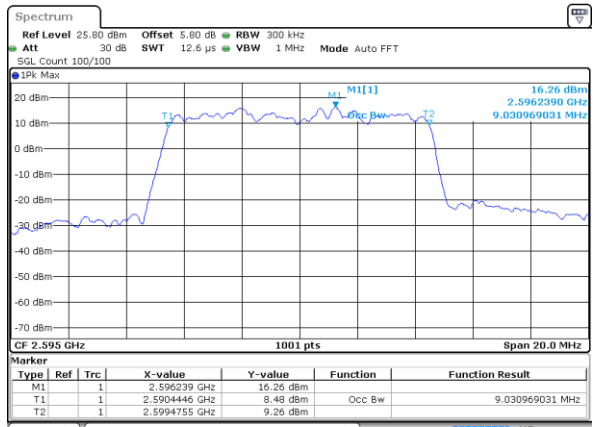

Date: 5 JUN 2017 09:57:37

LTE Band 38

Lowest Channel / 10MHz / QPSK

Date: 5 JUN 2017 09:59:44

Lowest Channel / 10MHz / 16QAM

Date: 5 JUN 2017 09:59:11

Middle Channel / 10MHz / QPSK

Date: 5 JUN 2017 10:00:16

Middle Channel / 10MHz / 16QAM

Date: 5 JUN 2017 10:00:49

Highest Channel / 10MHz / QPSK

Date: 5 JUN 2017 10:02:25

Highest Channel / 10MHz / 16QAM

Date: 5 JUN 2017 10:01:51