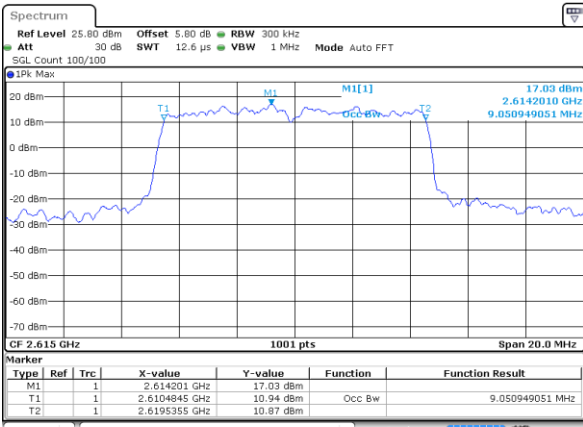

Date: 5 JUN 2017 09:57:37

LTE Band 38

Lowest Channel / 10MHz / QPSK

Date: 5 JUN 2017 09:59:44

Lowest Channel / 10MHz / 16QAM

Date: 5 JUN 2017 09:59:11

Middle Channel / 10MHz / QPSK

Date: 5 JUN 2017 10:00:16

Middle Channel / 10MHz / 16QAM

Date: 5 JUN 2017 10:00:49

Highest Channel / 10MHz / QPSK

Date: 5 JUN 2017 10:02:25

Highest Channel / 10MHz / 16QAM

Date: 5 JUN 2017 10:01:51