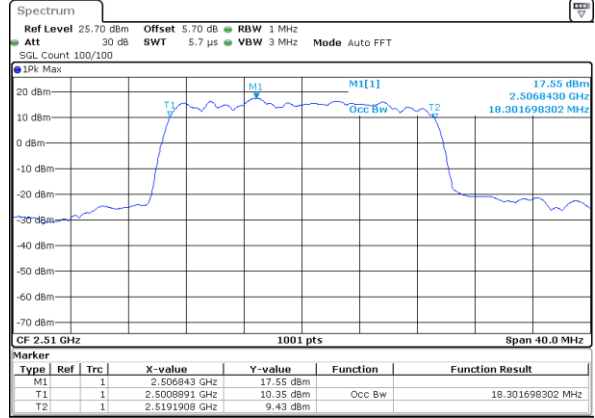

Date: 2 JUN 2017 10:08:30

Highest Channel / 15MHz / 16QAM

Date: 2 JUN 2017 10:08:10

LTE Band 7

Lowest Channel / 20MHz / QPSK

Date: 2 JUN 2017 10:23:39

Lowest Channel / 20MHz / 16QAM

Date: 2 JUN 2017 10:23:19