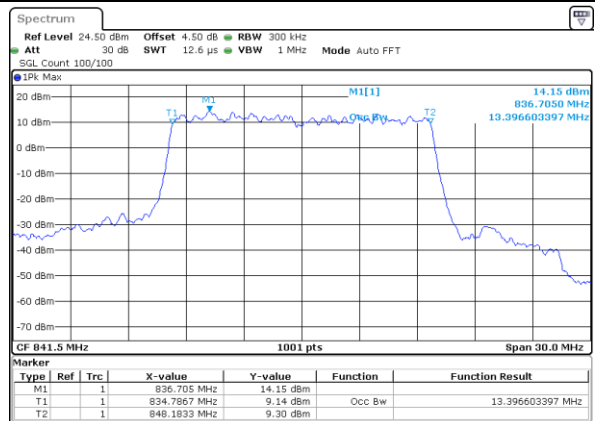

Highest Channel / 10MHz / 16QAM

Date: 2 JUN 2017 18:55:20

LTE Band 26

Lowest Channel / 15MHz / QPSK

Date: 2 JUN 2017 19:06:50

Lowest Channel / 15MHz / 16QAM

Date: 2 JUN 2017 19:07:12

Middle Channel / 15MHz / QPSK

Date: 2 JUN 2017 19:08:16

Middle Channel / 15MHz / 16QAM

Date: 2 JUN 2017 19:07:35

Highest Channel / 15MHz / QPSK

Date: 2 JUN 2017 19:08:32

Highest Channel / 15MHz / 16QAM

Date: 2 JUN 2017 19:08:58

LTE Band 26