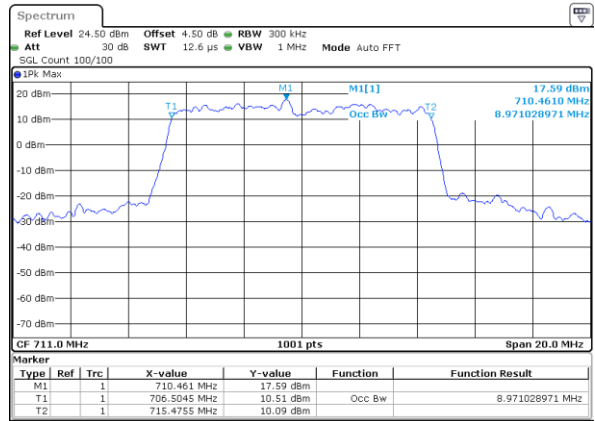

Date: 2 JUN 2017 14:16:37

LTE Band 17

Lowest Channel / 10MHz / QPSK

Date: 2 JUN 2017 14:23:26

Lowest Channel / 10MHz / 16QAM

Date: 2 JUN 2017 14:23:36

Middle Channel / 10MHz / QPSK

Date: 2 JUN 2017 14:30:25

Middle Channel / 10MHz / 16QAM

Date: 2 JUN 2017 14:30:35

Highest Channel / 10MHz / QPSK

Date: 2 JUN 2017 14:32:54

Highest Channel / 10MHz / 16QAM

Date: 2 JUN 2017 14:33:04

LTE Band 26

Lowest Channel / 1.4MHz / QPSK

Date: 2 JUN 2017 16:45:22

Lowest Channel / 1.4MHz / 16QAM

Date: 2 JUN 2017 16:46:13

Middle Channel / 1.4MHz / QPSK

Date: 2 JUN 2017 17:08:24

Middle Channel / 1.4MHz / 16QAM

Date: 2 JUN 2017 17:07:59

Highest Channel / 1.4MHz / QPSK