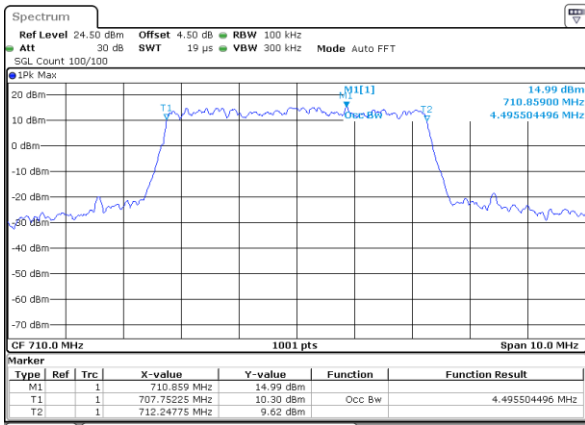

Lowest Channel / 10MHz / QPSK

Date: 2 JUN 2017 12:12:46

Lowest Channel / 10MHz / 16QAM

Date: 2 JUN 2017 12:12:56

Middle Channel / 10MHz / QPSK

Date: 2 JUN 2017 12:13:16

Middle Channel / 10MHz / 16QAM

Date: 2 JUN 2017 12:13:06

Highest Channel / 10MHz / QPSK

Date: 2 JUN 2017 12:13:26

Highest Channel / 10MHz / 16QAM

Date: 2 JUN 2017 12:13:36

LTE Band 17

Lowest Channel / 5MHz / QPSK

Date: 2 JUN 2017 14:06:59

Lowest Channel / 5MHz / 16QAM

Date: 2 JUN 2017 14:07:09

Middle Channel / 5MHz / QPSK

Date: 2 JUN 2017 14:13:58

Middle Channel / 5MHz / 16QAM

Date: 2 JUN 2017 14:14:08

Highest Channel / 5MHz / QPSK

Date: 2 JUN 2017 14:16:27

Highest Channel / 5MHz / 16QAM