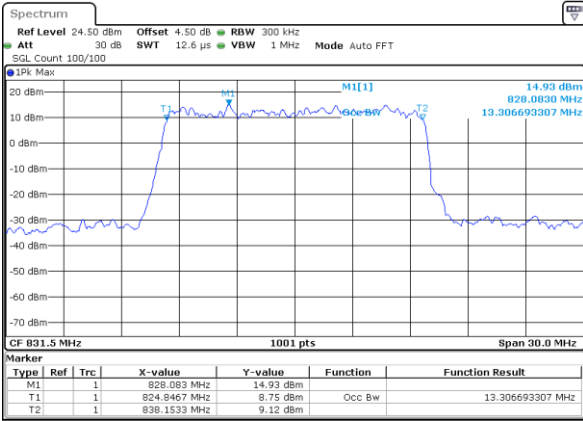

Lowest Channel / 10MHz / 16QAM

Date: 2 JUN 2017 18:53:20

Middle Channel / 10MHz / QPSK

Date: 2 JUN 2017 18:54:21

Middle Channel / 10MHz / 16QAM

Date: 2 JUN 2017 18:54:00

Highest Channel / 10MHz / QPSK

Date: 2 JUN 2017 18:54:52

Highest Channel / 10MHz / 16QAM

Date: 2 JUN 2017 18:55:20

LTE Band 26

Lowest Channel / 15MHz / QPSK

Date: 2 JUN 2017 19:06:50

Lowest Channel / 15MHz / 16QAM

Date: 2 JUN 2017 19:07:12

Middle Channel / 15MHz / QPSK

Date: 2 JUN 2017 19:08:16

Middle Channel / 15MHz / 16QAM

Date: 2 JUN 2017 19:07:35

Highest Channel / 15MHz / QPSK

Date: 2 JUN 2017 19:08:32

Highest Channel / 15MHz / 16QAM

Date: 2 JUN 2017 19:08:58

LTE Band 26