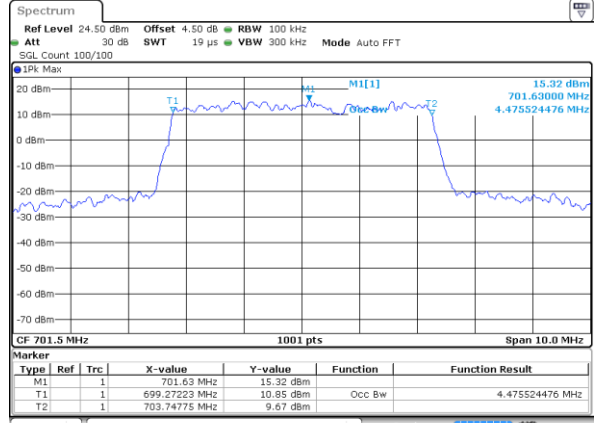

Highest Channel / 3MHz / 16QAM

Date: 2 JUN 2017 11:40:42

LTE Band 12

Lowest Channel / 5MHz / QPSK

Date: 2 JUN 2017 11:56:19

Lowest Channel / 5MHz / 16QAM

Date: 2 JUN 2017 11:56:29

Middle Channel / 5MHz / QPSK

Date: 2 JUN 2017 11:56:49

Middle Channel / 5MHz / 16QAM

Date: 2 JUN 2017 11:56:39

Highest Channel / 5MHz / QPSK

Date: 2 JUN 2017 11:56:59

Highest Channel / 5MHz / 16QAM

Date: 2 JUN 2017 11:57:09

LTE Band 12