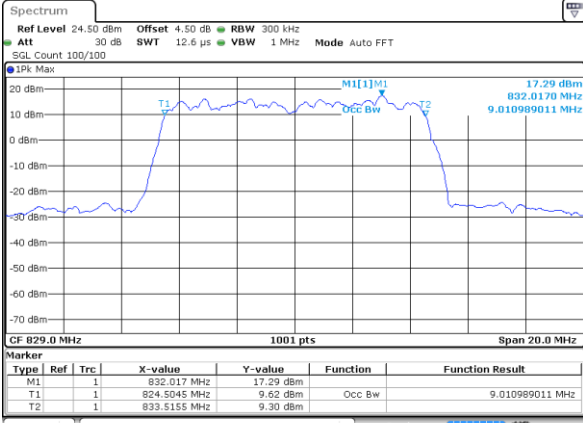

LTE Band 26

Lowest Channel / 5MHz / QPSK

Date: 2 JUN 2017 18:37:59

Lowest Channel / 5MHz / 16QAM

Date: 2 JUN 2017 18:37:45

Middle Channel / 5MHz / QPSK

Date: 2 JUN 2017 18:42:36

Middle Channel / 5MHz / 16QAM

Date: 2 JUN 2017 18:42:16

Highest Channel / 5MHz / QPSK

Date: 2 JUN 2017 18:43:10

Highest Channel / 5MHz / 16QAM

Date: 2 JUN 2017 18:43:46

LTE Band 26

Lowest Channel / 10MHz / QPSK

Date: 2 JUN 2017 18:52:49

Lowest Channel / 10MHz / 16QAM

Date: 2 JUN 2017 18:53:20

Middle Channel / 10MHz / QPSK

Date: 2 JUN 2017 18:54:21

Middle Channel / 10MHz / 16QAM

Date: 2 JUN 2017 18:54:00

Highest Channel / 10MHz / QPSK

Date: 2 JUN 2017 18:54:52