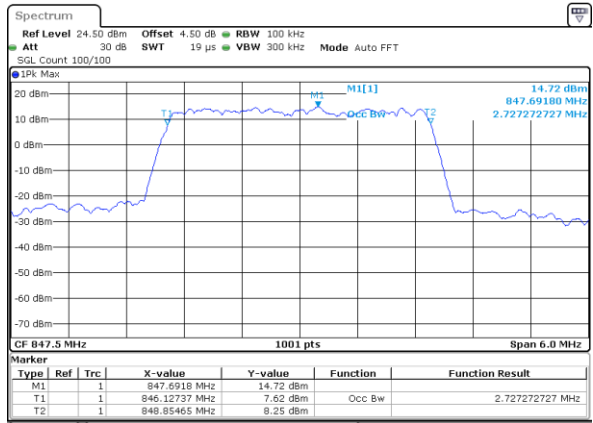

Date: 2 JUN 2017 17:09:12

Highest Channel / 1.4MHz / 16QAM

Date: 2 JUN 2017 17:09:46

LTE Band 26

Lowest Channel / 3MHz / QPSK

Date: 2 JUN 2017 17:34:19

Lowest Channel / 3MHz / 16QAM

Date: 2 JUN 2017 17:34:49

Middle Channel / 3MHz / QPSK

Date: 2 JUN 2017 18:03:03

Middle Channel / 3MHz / 16QAM

Date: 2 JUN 2017 18:03:15

Highest Channel / 3MHz / QPSK

Date: 2 JUN 2017 18:04:04

Highest Channel / 3MHz / 16QAM

Date: 2 JUN 2017 18:03:35

LTE Band 26

Lowest Channel / 5MHz / QPSK

Date: 2 JUN 2017 18:37:59

Lowest Channel / 5MHz / 16QAM

Date: 2 JUN 2017 18:37:45

Middle Channel / 5MHz / QPSK

Date: 2 JUN 2017 18:42:36

Middle Channel / 5MHz / 16QAM

Date: 2 JUN 2017 18:42:16

Highest Channel / 5MHz / QPSK

Date: 2 JUN 2017 18:43:10

Highest Channel / 5MHz / 16QAM

Date: 2 JUN 2017 18:43:46

LTE Band 26

Lowest Channel / 10MHz / QPSK

Date: 2 JUN 2017 18:52:49