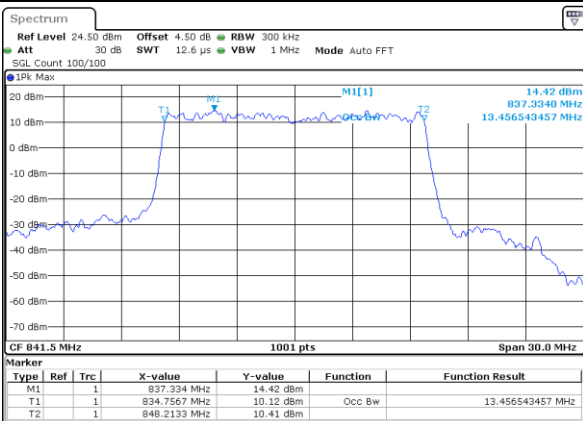

Highest Channel / 10MHz / 16QAM

Date: 2 JUN 2017 18:55:20

LTE Band 26

Lowest Channel / 15MHz / QPSK

Date: 2 JUN 2017 19:06:50

Lowest Channel / 15MHz / 16QAM

Date: 2 JUN 2017 19:07:12

Middle Channel / 15MHz / QPSK

Date: 2 JUN 2017 19:08:16

Middle Channel / 15MHz / 16QAM

Date: 2 JUN 2017 19:07:35

Highest Channel / 15MHz / QPSK

Date: 2 JUN 2017 19:08:32

Highest Channel / 15MHz / 16QAM

Date: 2 JUN 2017 19:08:58

LTE Band 26