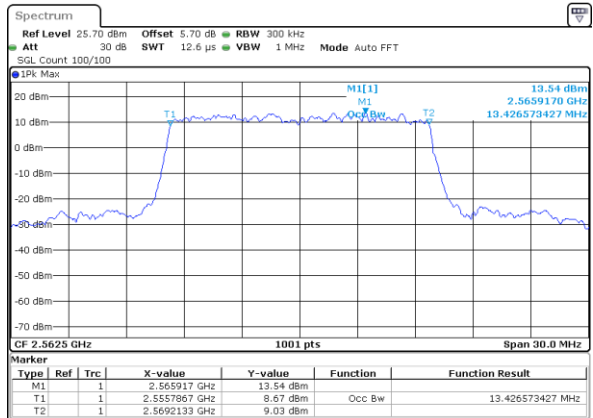

Middle Channel / 10MHz / 16QAM

Date: 2 JUN 2017 09:51:01

Highest Channel / 10MHz / QPSK

Date: 2 JUN 2017 09:51:41

Highest Channel / 10MHz / 16QAM

Date: 2 JUN 2017 09:52:02

LTE Band 7

Lowest Channel / 15MHz / QPSK

Date: 2 JUN 2017 10:07:10

Lowest Channel / 15MHz / 16QAM

Date: 2 JUN 2017 10:06:50

Middle Channel / 15MHz / QPSK

Date: 2 JUN 2017 10:07:30

Middle Channel / 15MHz / 16QAM

Date: 2 JUN 2017 10:07:50

Highest Channel / 15MHz / QPSK

Date: 2 JUN 2017 10:08:30

Highest Channel / 15MHz / 16QAM

Date: 2 JUN 2017 10:08:10

LTE Band 7

Lowest Channel / 20MHz / QPSK

Date: 2 JUN 2017 10:23:39

Lowest Channel / 20MHz / 16QAM

Date: 2 JUN 2017 10:23:19