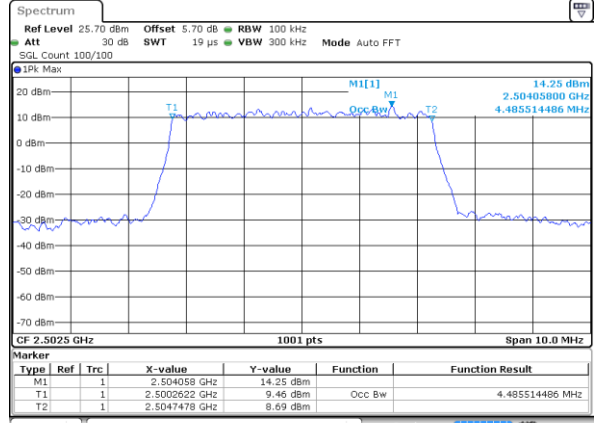

Highest Channel / 10MHz / QPSK

Date: 1 JUN 2017 20:06:12

Highest Channel / 10MHz / 16QAM

Date: 1 JUN 2017 20:06:23

LTE Band 7

Lowest Channel / 5MHz / QPSK

Date: 2 JUN 2017 09:33:53

Lowest Channel / 5MHz / 16QAM