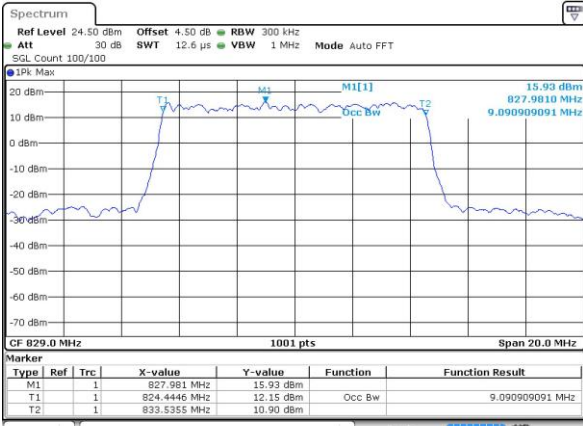

LTE Band 5

Lowest Channel / 10MHz / QPSK

Date: 1 JUN 2017 19:54:26