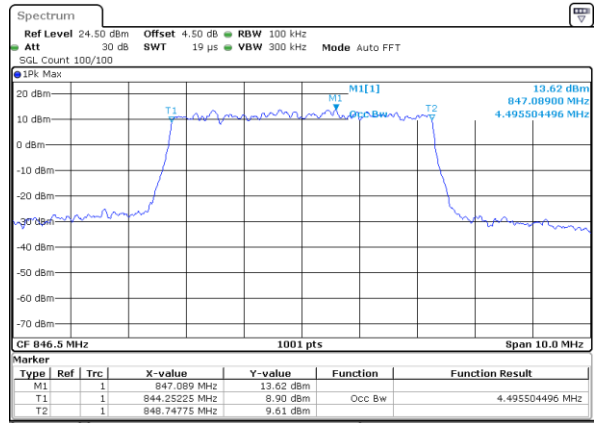

LTE Band 26

Lowest Channel / 5MHz / QPSK

Date: 2 JUN 2017 18:37:59

Lowest Channel / 5MHz / 16QAM

Date: 2 JUN 2017 18:37:45

Middle Channel / 5MHz / QPSK

Date: 2 JUN 2017 18:42:36

Middle Channel / 5MHz / 16QAM

Date: 2 JUN 2017 18:42:16

Highest Channel / 5MHz / QPSK

Date: 2 JUN 2017 18:43:10

Highest Channel / 5MHz / 16QAM

Date: 2 JUN 2017 18:43:46

LTE Band 26

Lowest Channel / 10MHz / QPSK

Date: 2 JUN 2017 18:52:49