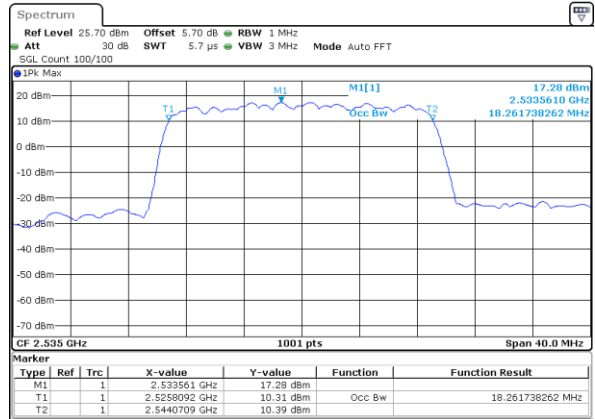

Middle Channel / 20MHz / 16QAM

Date: 2 JUN 2017 10:24:19