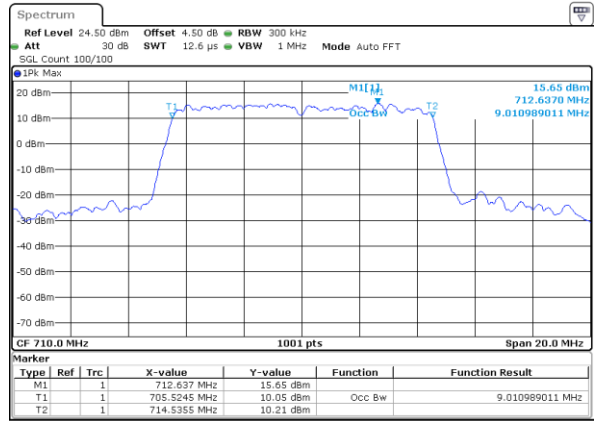

Date: 2 JUN 2017 14:16:37

LTE Band 17

Lowest Channel / 10MHz / QPSK

Date: 2 JUN 2017 14:23:26

Lowest Channel / 10MHz / 16QAM

Date: 2 JUN 2017 14:23:36

Middle Channel / 10MHz / QPSK

Date: 2 JUN 2017 14:30:25

Middle Channel / 10MHz / 16QAM

Date: 2 JUN 2017 14:30:35

Highest Channel / 10MHz / QPSK

Date: 2 JUN 2017 14:32:54

Highest Channel / 10MHz / 16QAM

Date: 2 JUN 2017 14:33:04

LTE Band 26

Lowest Channel / 1.4MHz / QPSK