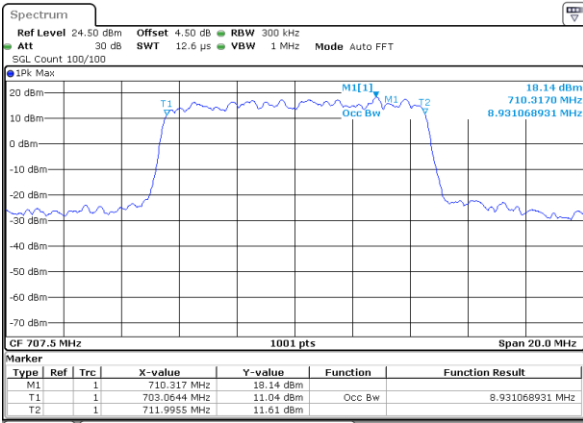

Date: 2 JUN 2017 11:56:49

Middle Channel / 5MHz / 16QAM

Date: 2 JUN 2017 11:56:39

Highest Channel / 5MHz / QPSK

Date: 2 JUN 2017 11:56:59

Highest Channel / 5MHz / 16QAM

Date: 2 JUN 2017 11:57:09

LTE Band 12

Lowest Channel / 10MHz / QPSK

Date: 2 JUN 2017 12:12:46

Lowest Channel / 10MHz / 16QAM

Date: 2 JUN 2017 12:12:56

Middle Channel / 10MHz / QPSK

Date: 2 JUN 2017 12:13:16

Middle Channel / 10MHz / 16QAM

Date: 2 JUN 2017 12:13:06

Highest Channel / 10MHz / QPSK

Date: 2 JUN 2017 12:13:26

Highest Channel / 10MHz / 16QAM

Date: 2 JUN 2017 12:13:36

LTE Band 17

Lowest Channel / 5MHz / QPSK

Date: 2 JUN 2017 14:06:59

Lowest Channel / 5MHz / 16QAM