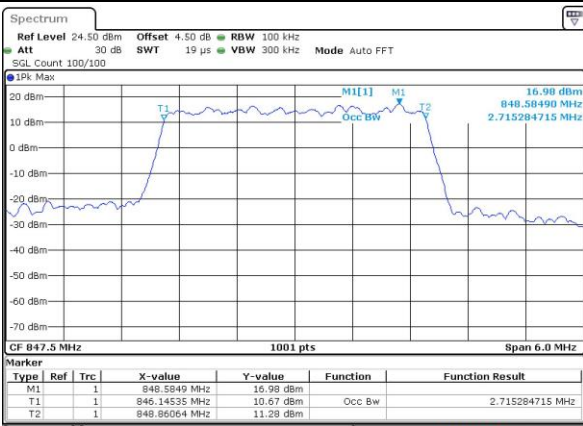

Date: 1 JUN 2017 19:00:57

Highest Channel / 1.4MHz / QPSK

Date: 1 JUN 2017 19:03:21

Highest Channel / 1.4MHz / 16QAM

Date: 1 JUN 2017 19:03:33

LTE Band 5

Lowest Channel / 3MHz / QPSK

Date: 1 JUN 2017 19:12:37

Lowest Channel / 3MHz / 16QAM

Date: 1 JUN 2017 19:12:48

Middle Channel / 3MHz / QPSK

Date: 1 JUN 2017 19:21:47

Middle Channel / 3MHz / 16QAM

Date: 1 JUN 2017 19:21:58

Highest Channel / 3MHz / QPSK

Date: 1 JUN 2017 19:24:22

Highest Channel / 3MHz / 16QAM

Date: 1 JUN 2017 19:24:34

LTE Band 5

Lowest Channel / 5MHz / QPSK

Date: 1 JUN 2017 19:33:32

Lowest Channel / 5MHz / 16QAM

Date: 1 JUN 2017 19:33:43

Middle Channel / 5MHz / QPSK