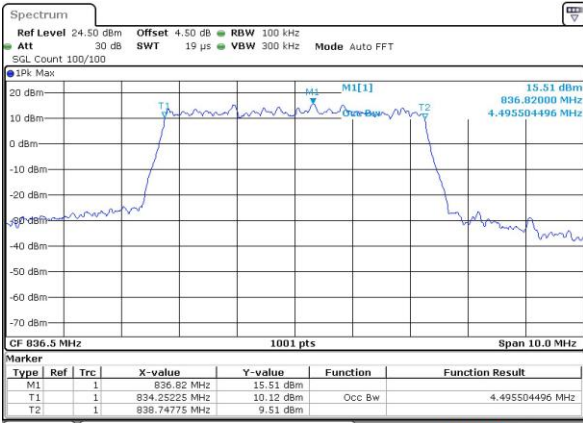

Highest Channel / 3MHz / 16QAM

Date: 1 JUN 2017 19:24:34

LTE Band 5

Lowest Channel / 5MHz / QPSK

Date: 1 JUN 2017 19:33:32

Lowest Channel / 5MHz / 16QAM

Date: 1 JUN 2017 19:33:43

Middle Channel / 5MHz / QPSK

Date: 1 JUN 2017 19:42:41

Middle Channel / 5MHz / 16QAM

Date: 1 JUN 2017 19:42:52

Highest Channel / 5MHz / QPSK

Date: 1 JUN 2017 19:45:16

Highest Channel / 5MHz / 16QAM

Date: 1 JUN 2017 19:45:27

LTE Band 5