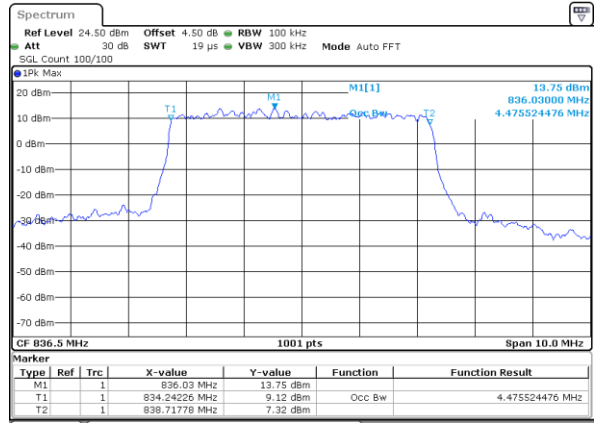

LTE Band 26

Lowest Channel / 5MHz / QPSK

Date: 2 JUN 2017 18:37:59

Lowest Channel / 5MHz / 16QAM

Date: 2 JUN 2017 18:37:45

Middle Channel / 5MHz / QPSK

Date: 2 JUN 2017 18:42:36

Middle Channel / 5MHz / 16QAM

Date: 2 JUN 2017 18:42:16

Highest Channel / 5MHz / QPSK

Date: 2 JUN 2017 18:43:10

Highest Channel / 5MHz / 16QAM

Date: 2 JUN 2017 18:43:46

LTE Band 26

Lowest Channel / 10MHz / QPSK

Date: 2 JUN 2017 18:52:49