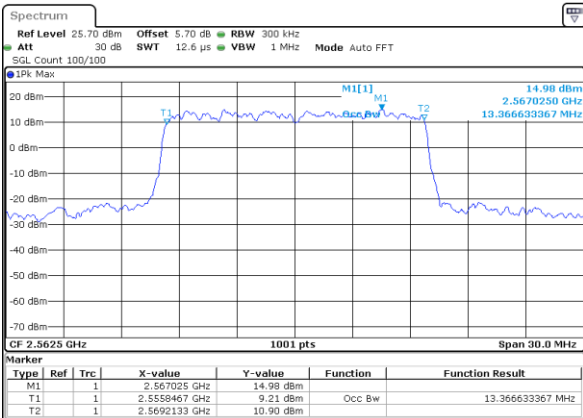

Middle Channel / 10MHz / 16QAM

Date: 2 JUN 2017 09:51:01

Highest Channel / 10MHz / QPSK

Date: 2 JUN 2017 09:51:41

Highest Channel / 10MHz / 16QAM

Date: 2 JUN 2017 09:52:02

LTE Band 7

Lowest Channel / 15MHz / QPSK

Date: 2 JUN 2017 10:07:10

Lowest Channel / 15MHz / 16QAM

Date: 2 JUN 2017 10:06:50

Middle Channel / 15MHz / QPSK

Date: 2 JUN 2017 10:07:30

Middle Channel / 15MHz / 16QAM

Date: 2 JUN 2017 10:07:50

Highest Channel / 15MHz / QPSK

Date: 2 JUN 2017 10:08:30

Highest Channel / 15MHz / 16QAM

Date: 2 JUN 2017 10:08:10

LTE Band 7

Lowest Channel / 20MHz / QPSK

Date: 2 JUN 2017 10:23:39

Lowest Channel / 20MHz / 16QAM

Date: 2 JUN 2017 10:23:19