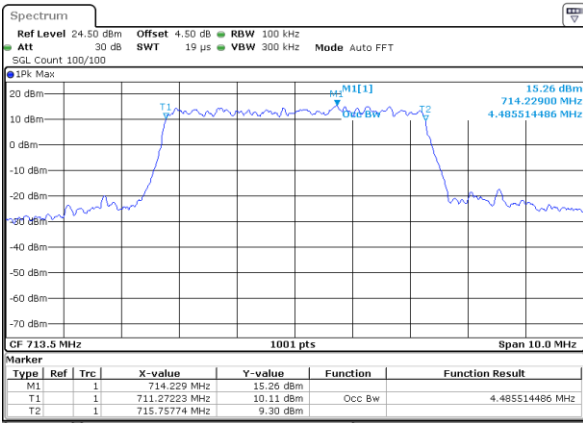

Lowest Channel / 3MHz / 16QAM

Date: 2 JUN 2017 11:40:02

Middle Channel / 3MHz / QPSK

Date: 2 JUN 2017 13:51:35

Middle Channel / 3MHz / 16QAM

Date: 2 JUN 2017 11:40:12

Highest Channel / 3MHz / QPSK

Date: 2 JUN 2017 11:40:32

Highest Channel / 3MHz / 16QAM

Date: 2 JUN 2017 11:40:42

LTE Band 12

Lowest Channel / 5MHz / QPSK

Date: 2 JUN 2017 11:56:19

Lowest Channel / 5MHz / 16QAM

Date: 2 JUN 2017 11:56:29

Middle Channel / 5MHz / QPSK

Date: 2 JUN 2017 11:56:49

Middle Channel / 5MHz / 16QAM

Date: 2 JUN 2017 11:56:39

Highest Channel / 5MHz / QPSK

Date: 2 JUN 2017 11:56:59

Highest Channel / 5MHz / 16QAM

Date: 2 JUN 2017 11:57:09

LTE Band 12