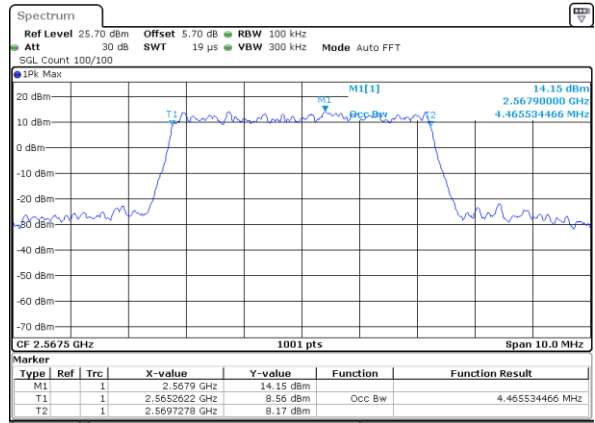

Highest Channel / 10MHz / QPSK

Date: 1 JUN 2017 20:06:12

Highest Channel / 10MHz / 16QAM

Date: 1 JUN 2017 20:06:23

LTE Band 7

Lowest Channel / 5MHz / QPSK

Date: 2 JUN 2017 09:33:53

Lowest Channel / 5MHz / 16QAM

Date: 2 JUN 2017 09:34:13

Middle Channel / 5MHz / QPSK

Date: 2 JUN 2017 09:34:53

Middle Channel / 5MHz / 16QAM

Date: 2 JUN 2017 09:34:33

Highest Channel / 5MHz / QPSK

Date: 2 JUN 2017 09:35:13

Highest Channel / 5MHz / 16QAM

Date: 2 JUN 2017 09:35:32

LTE Band 7

Lowest Channel / 10MHz / QPSK

Date: 2 JUN 2017 09:50:21

Lowest Channel / 10MHz / 16QAM

Date: 2 JUN 2017 09:50:41

Middle Channel / 10MHz / QPSK

Date: 2 JUN 2017 09:51:21