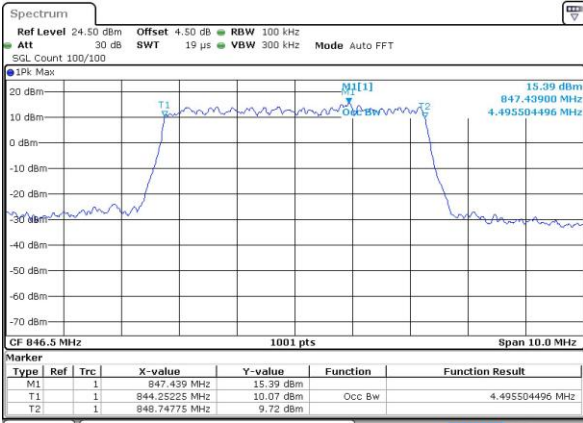

Highest Channel / 3MHz / 16QAM

Date: 1 JUN 2017 19:24:34

LTE Band 5

Lowest Channel / 5MHz / QPSK

Date: 1 JUN 2017 19:33:32

Lowest Channel / 5MHz / 16QAM

Date: 1 JUN 2017 19:33:43

Middle Channel / 5MHz / QPSK

Date: 1 JUN 2017 19:42:41

Middle Channel / 5MHz / 16QAM

Date: 1 JUN 2017 19:42:52

Highest Channel / 5MHz / QPSK

Date: 1 JUN 2017 19:45:16

Highest Channel / 5MHz / 16QAM

Date: 1 JUN 2017 19:45:27

LTE Band 5