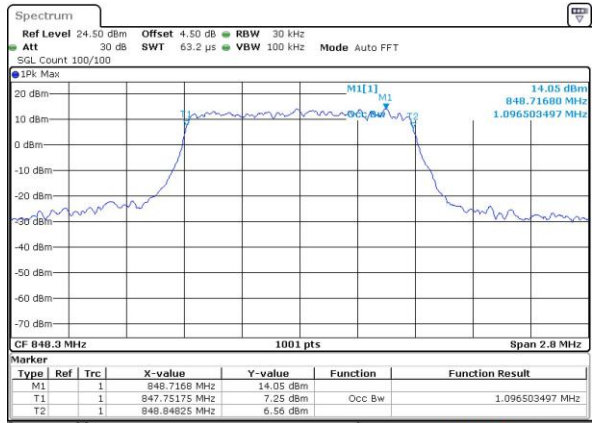

LTE Band 5

Lowest Channel / 1.4MHz / QPSK

Date: 1 JUN 2017 18:51:35

Lowest Channel / 1.4MHz / 16QAM

Date: 1 JUN 2017 18:51:47

Middle Channel / 1.4MHz / QPSK

Date: 1 JUN 2017 19:00:46

Middle Channel / 1.4MHz / 16QAM

Date: 1 JUN 2017 19:00:57

Highest Channel / 1.4MHz / QPSK

Date: 1 JUN 2017 19:03:21

Highest Channel / 1.4MHz / 16QAM

Date: 1 JUN 2017 19:03:33

LTE Band 5

Lowest Channel / 3MHz / QPSK

Date: 1 JUN 2017 19:12:37