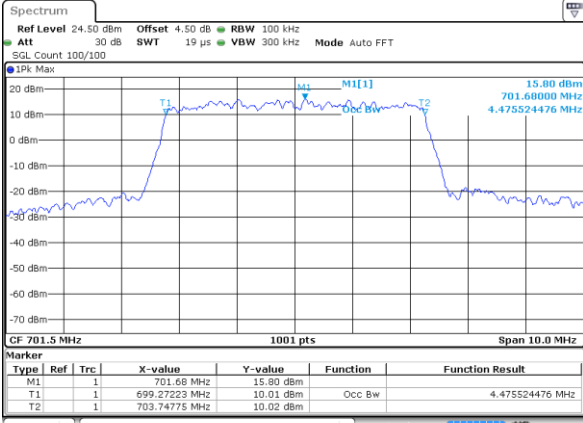

Highest Channel / 3MHz / 16QAM

Date: 2 JUN 2017 11:40:42

LTE Band 12

Lowest Channel / 5MHz / QPSK

Date: 2 JUN 2017 11:56:19

Lowest Channel / 5MHz / 16QAM

Date: 2 JUN 2017 11:56:29

Middle Channel / 5MHz / QPSK

Date: 2 JUN 2017 11:56:49

Middle Channel / 5MHz / 16QAM

Date: 2 JUN 2017 11:56:39

Highest Channel / 5MHz / QPSK

Date: 2 JUN 2017 11:56:59

Highest Channel / 5MHz / 16QAM

Date: 2 JUN 2017 11:57:09

LTE Band 12