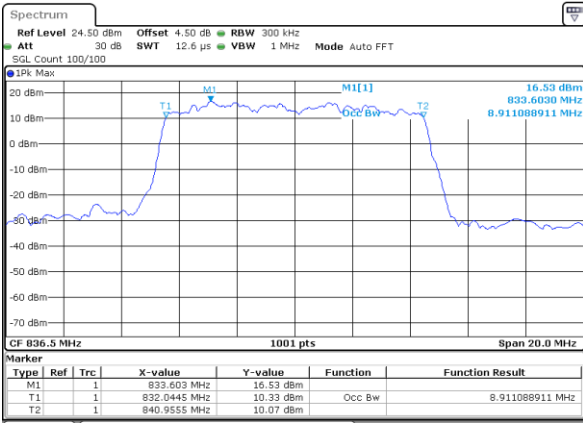

LTE Band 26

Lowest Channel / 5MHz / QPSK

Date: 2 JUN 2017 18:37:59

Lowest Channel / 5MHz / 16QAM

Date: 2 JUN 2017 18:37:45

Middle Channel / 5MHz / QPSK

Date: 2 JUN 2017 18:42:36

Middle Channel / 5MHz / 16QAM

Date: 2 JUN 2017 18:42:16

Highest Channel / 5MHz / QPSK

Date: 2 JUN 2017 18:43:10

Highest Channel / 5MHz / 16QAM

Date: 2 JUN 2017 18:43:46

LTE Band 26

Lowest Channel / 10MHz / QPSK

Date: 2 JUN 2017 18:52:49

Lowest Channel / 10MHz / 16QAM

Date: 2 JUN 2017 18:53:20

Middle Channel / 10MHz / QPSK

Date: 2 JUN 2017 18:54:21

Middle Channel / 10MHz / 16QAM

Date: 2 JUN 2017 18:54:00

Highest Channel / 10MHz / QPSK

Date: 2 JUN 2017 18:54:52

Highest Channel / 10MHz / 16QAM

Date: 2 JUN 2017 18:55:20

LTE Band 26

Lowest Channel / 15MHz / QPSK

Date: 2 JUN 2017 19:06:50

Lowest Channel / 15MHz / 16QAM

Date: 2 JUN 2017 19:07:12

Middle Channel / 15MHz / QPSK