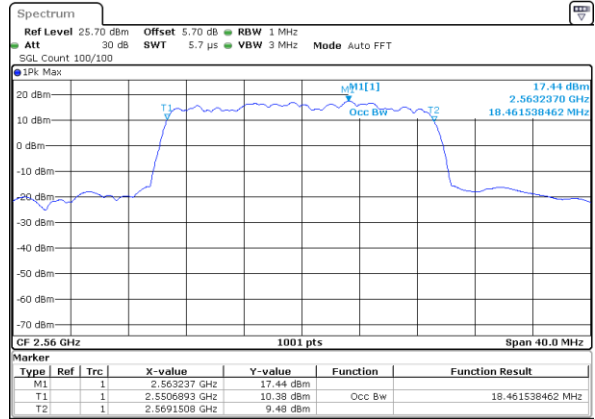

Date: 2 JUN 2017 10:08:30

Highest Channel / 15MHz / 16QAM

Date: 2 JUN 2017 10:08:10

LTE Band 7

Lowest Channel / 20MHz / QPSK

Date: 2 JUN 2017 10:23:39

Lowest Channel / 20MHz / 16QAM

Date: 2 JUN 2017 10:23:19

Middle Channel / 20MHz / QPSK

Date: 2 JUN 2017 10:23:59

Middle Channel / 20MHz / 16QAM

Date: 2 JUN 2017 10:24:19

Highest Channel / 20MHz / QPSK

Date: 2 JUN 2017 10:24:59

Highest Channel / 20MHz / 16QAM

Date: 2 JUN 2017 10:24:39

LTE Band 12

Lowest Channel / 1.4MHz / QPSK

Date: 2 JUN 2017 11:23:24

Lowest Channel / 1.4MHz / 16QAM

Date: 2 JUN 2017 11:23:34

Middle Channel / 1.4MHz / QPSK

Date: 2 JUN 2017 11:23:54

Middle Channel / 1.4MHz / 16QAM

Date: 2 JUN 2017 11:23:44

Highest Channel / 1.4MHz / QPSK

Date: 2 JUN 2017 11:24:04

Highest Channel / 1.4MHz / 16QAM

Date: 2 JUN 2017 11:24:14

LTE Band 12

Lowest Channel / 3MHz / QPSK

Date: 2 JUN 2017 11:39:52