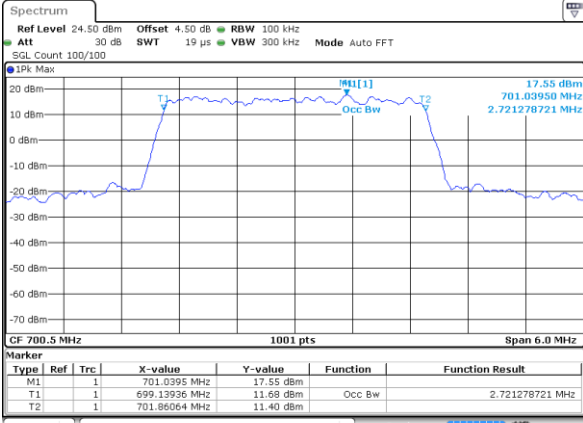

Date: 2 JUN 2017 11:23:44

Highest Channel / 1.4MHz / QPSK

Date: 2 JUN 2017 11:24:04

Highest Channel / 1.4MHz / 16QAM

Date: 2 JUN 2017 11:24:14

LTE Band 12

Lowest Channel / 3MHz / QPSK

Date: 2 JUN 2017 11:39:52

Lowest Channel / 3MHz / 16QAM

Date: 2 JUN 2017 11:40:02

Middle Channel / 3MHz / QPSK

Date: 2 JUN 2017 13:51:35

Middle Channel / 3MHz / 16QAM

Date: 2 JUN 2017 11:40:12

Highest Channel / 3MHz / QPSK

Date: 2 JUN 2017 11:40:32