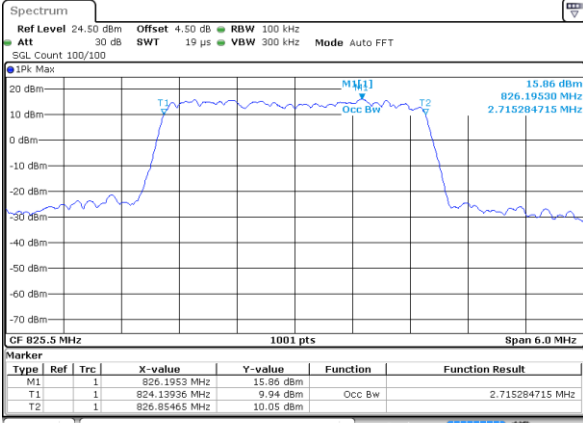

Date: 2 JUN 2017 16:45:22

Lowest Channel / 1.4MHz / 16QAM

Date: 2 JUN 2017 16:46:13

Middle Channel / 1.4MHz / QPSK

Date: 2 JUN 2017 17:08:24

Middle Channel / 1.4MHz / 16QAM

Date: 2 JUN 2017 17:07:59

Highest Channel / 1.4MHz / QPSK

Date: 2 JUN 2017 17:09:12

Highest Channel / 1.4MHz / 16QAM

Date: 2 JUN 2017 17:09:46

LTE Band 26

Lowest Channel / 3MHz / QPSK

Date: 2 JUN 2017 17:34:19

Lowest Channel / 3MHz / 16QAM

Date: 2 JUN 2017 17:34:49