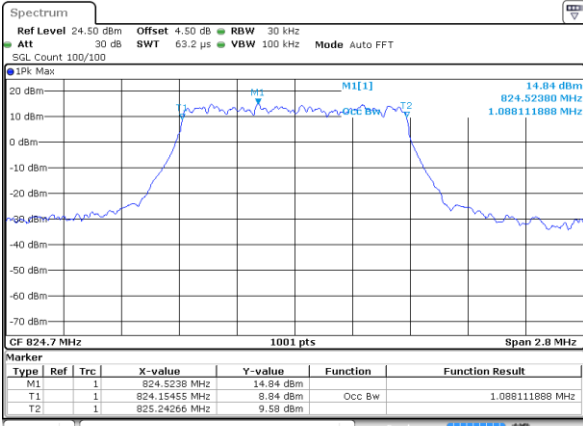

Date: 2 JUN 2017 14:16:37

LTE Band 17

Lowest Channel / 10MHz / QPSK

Date: 2 JUN 2017 14:23:26

Lowest Channel / 10MHz / 16QAM

Date: 2 JUN 2017 14:23:36

Middle Channel / 10MHz / QPSK

Date: 2 JUN 2017 14:30:25

Middle Channel / 10MHz / 16QAM

Date: 2 JUN 2017 14:30:35

Highest Channel / 10MHz / QPSK

Date: 2 JUN 2017 14:32:54

Highest Channel / 10MHz / 16QAM

Date: 2 JUN 2017 14:33:04

LTE Band 26

Lowest Channel / 1.4MHz / QPSK

Date: 2 JUN 2017 16:45:22

Lowest Channel / 1.4MHz / 16QAM

Date: 2 JUN 2017 16:46:13

Middle Channel / 1.4MHz / QPSK

Date: 2 JUN 2017 17:08:24

Middle Channel / 1.4MHz / 16QAM

Date: 2 JUN 2017 17:07:59

Highest Channel / 1.4MHz / QPSK