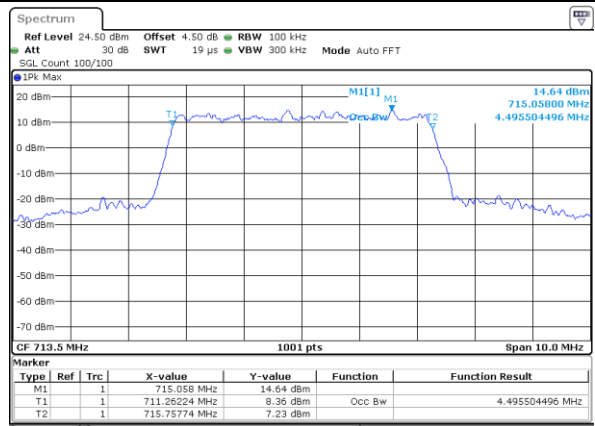

Highest Channel / 10MHz / QPSK

Date: 2 JUN 2017 12:13:26

Highest Channel / 10MHz / 16QAM

Date: 2 JUN 2017 12:13:36

LTE Band 17

Lowest Channel / 5MHz / QPSK

Date: 2 JUN 2017 14:06:59

Lowest Channel / 5MHz / 16QAM

Date: 2 JUN 2017 14:07:09

Middle Channel / 5MHz / QPSK

Date: 2 JUN 2017 14:13:58

Middle Channel / 5MHz / 16QAM

Date: 2 JUN 2017 14:14:08

Highest Channel / 5MHz / QPSK

Date: 2 JUN 2017 14:16:27

Highest Channel / 5MHz / 16QAM

Date: 2 JUN 2017 14:16:37

LTE Band 17

Lowest Channel / 10MHz / QPSK

Date: 2 JUN 2017 14:23:26

Lowest Channel / 10MHz / 16QAM

Date: 2 JUN 2017 14:23:36

Middle Channel / 10MHz / QPSK

Date: 2 JUN 2017 14:30:25