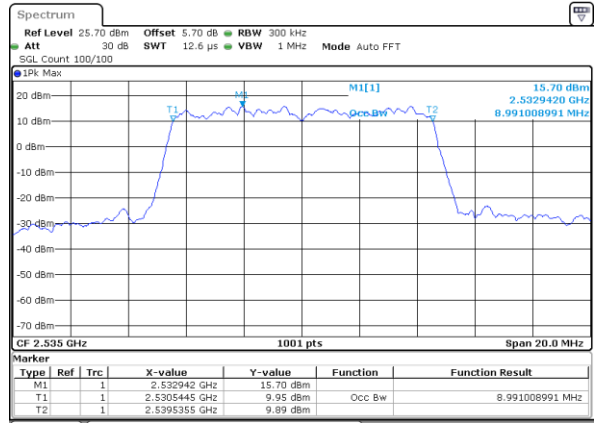

Highest Channel / 10MHz / QPSK

Date: 1 JUN 2017 20:06:12

Highest Channel / 10MHz / 16QAM

Date: 1 JUN 2017 20:06:23

LTE Band 7

Lowest Channel / 5MHz / QPSK

Date: 2 JUN 2017 09:33:53

Lowest Channel / 5MHz / 16QAM

Date: 2 JUN 2017 09:35:32

LTE Band 7

Lowest Channel / 10MHz / QPSK

Date: 2 JUN 2017 09:50:21

Lowest Channel / 10MHz / 16QAM

Date: 2 JUN 2017 09:50:41

Middle Channel / 10MHz / QPSK

Date: 2 JUN 2017 09:51:21

Middle Channel / 10MHz / 16QAM

Date: 2 JUN 2017 09:51:01

Highest Channel / 10MHz / QPSK

Date: 2 JUN 2017 09:51:41

Highest Channel / 10MHz / 16QAM

Date: 2 JUN 2017 09:52:02

LTE Band 7

Lowest Channel / 15MHz / QPSK