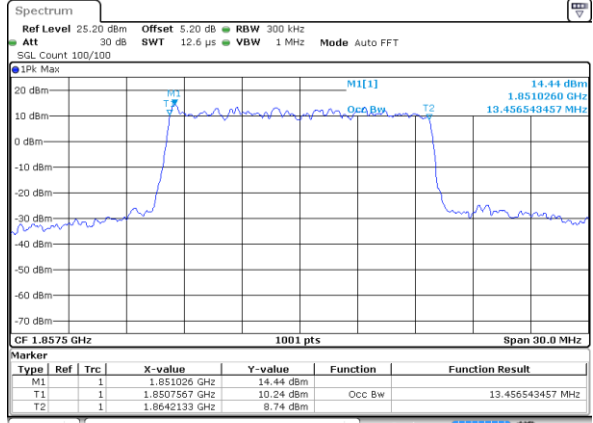

Highest Channel / 10MHz / QPSK

Date: 1 JUN 2017 16:47:09

Highest Channel / 10MHz / 16QAM

Date: 1 JUN 2017 16:47:19

LTE Band 2

Lowest Channel / 15MHz / QPSK

Date: 1 JUN 2017 16:54:09

Lowest Channel / 15MHz / 16QAM

Date: 1 JUN 2017 16:54:19

Middle Channel / 15MHz / QPSK

Date: 1 JUN 2017 17:01:08

Middle Channel / 15MHz / 16QAM

Date: 1 JUN 2017 17:01:18

Highest Channel / 15MHz / QPSK

Date: 1 JUN 2017 17:03:38

Highest Channel / 15MHz / 16QAM