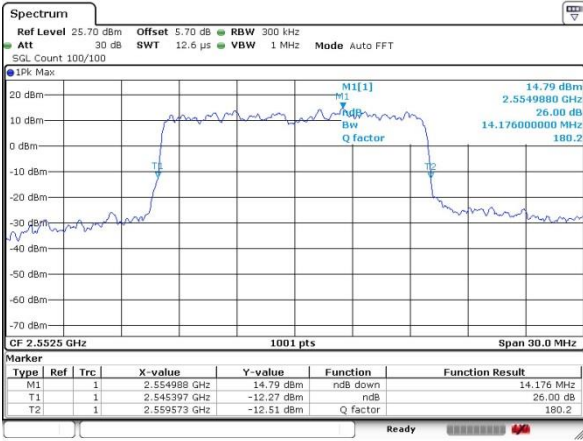

Date: 6 JUN 2017 11:56:48

Middle Channel / 10MHz / QPSK

Date: 6 JUN 2017 11:59:00

Middle Channel / 10MHz / 16QAM

Date: 6 JUN 2017 11:58:35

Highest Channel / 10MHz / QPSK

Date: 6 JUN 2017 11:59:54

Highest Channel / 10MHz / 16QAM

Date: 6 JUN 2017 12:00:20

LTE Band 41

Lowest Channel / 15MHz / QPSK

Date: 6 JUN 2017 14:56:51

Lowest Channel / 15MHz / 16QAM

Date: 6 JUN 2017 14:57:22

Middle Channel / 15MHz / QPSK

Date: 6 JUN 2017 14:59:58