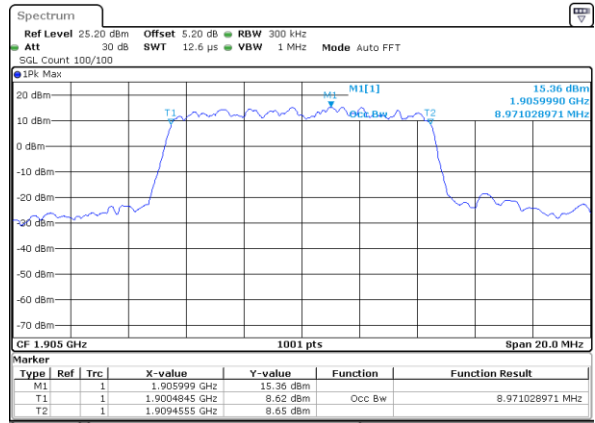

Date: 1 JUN 2017 16:28:11

Middle Channel / 5MHz / 16QAM

Date: 1 JUN 2017 16:28:21

Highest Channel / 5MHz / QPSK

Date: 1 JUN 2017 16:30:40

Highest Channel / 5MHz / 16QAM

Date: 1 JUN 2017 16:30:50

LTE Band 2

Lowest Channel / 10MHz / QPSK

Date: 1 JUN 2017 16:37:40

Lowest Channel / 10MHz / 16QAM

Date: 1 JUN 2017 16:37:50

Middle Channel / 10MHz / QPSK

Date: 1 JUN 2017 16:44:39

Middle Channel / 10MHz / 16QAM

Date: 1 JUN 2017 16:44:49

Highest Channel / 10MHz / QPSK

Date: 1 JUN 2017 16:47:09

Highest Channel / 10MHz / 16QAM

Date: 1 JUN 2017 16:47:19

LTE Band 2

Lowest Channel / 15MHz / QPSK

Date: 1 JUN 2017 16:54:09

Lowest Channel / 15MHz / 16QAM