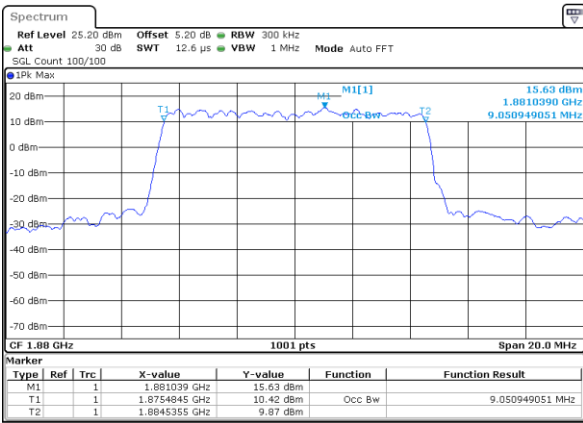

Date: 1 JUN 2017 16:28:11

Middle Channel / 5MHz / 16QAM

Date: 1 JUN 2017 16:28:21

Highest Channel / 5MHz / QPSK

Date: 1 JUN 2017 16:30:40

Highest Channel / 5MHz / 16QAM

Date: 1 JUN 2017 16:30:50

LTE Band 2

Lowest Channel / 10MHz / QPSK

Date: 1 JUN 2017 16:37:40

Lowest Channel / 10MHz / 16QAM

Date: 1 JUN 2017 16:37:50

Middle Channel / 10MHz / QPSK

Date: 1 JUN 2017 16:44:39

Middle Channel / 10MHz / 16QAM

Date: 1 JUN 2017 16:44:49

Highest Channel / 10MHz / QPSK

Date: 1 JUN 2017 16:47:09

Highest Channel / 10MHz / 16QAM

Date: 1 JUN 2017 16:47:19

LTE Band 2

Lowest Channel / 15MHz / QPSK

Date: 1 JUN 2017 16:54:09

Lowest Channel / 15MHz / 16QAM