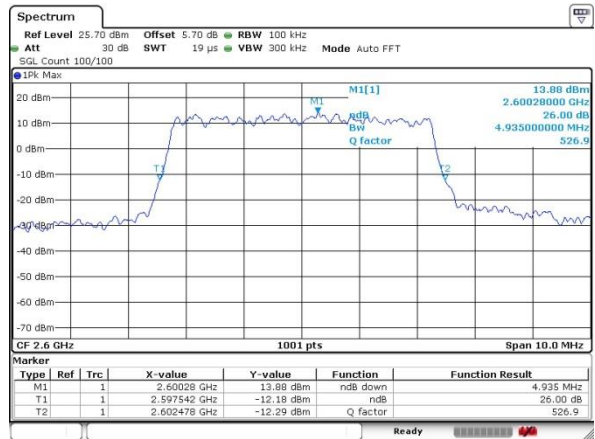

Date: 5 JUN 2017 10:12:55

Middle Channel / 20MHz / 16QAM

Date: 5 JUN 2017 10:13:38

Highest Channel / 20MHz / QPSK

Date: 5 JUN 2017 10:15:08

Highest Channel / 20MHz / 16QAM

Date: 5 JUN 2017 10:14:14

LTE Band 41

Lowest Channel / 5MHz / QPSK

Date: 6 JUN 2017 11:01:54

Lowest Channel / 5MHz / 16QAM

Date: 6 JUN 2017 11:03:13

Middle Channel / 5MHz / QPSK

Date: 6 JUN 2017 11:04:18

Middle Channel / 5MHz / 16QAM

Date: 6 JUN 2017 11:03:51

Highest Channel / 5MHz / QPSK

Date: 6 JUN 2017 11:05:09

Highest Channel / 5MHz / 16QAM

Date: 6 JUN 2017 11:05:36

LTE Band 41

Lowest Channel / 10MHz / QPSK

Date: 6 JUN 2017 11:56:21

Lowest Channel / 10MHz / 16QAM