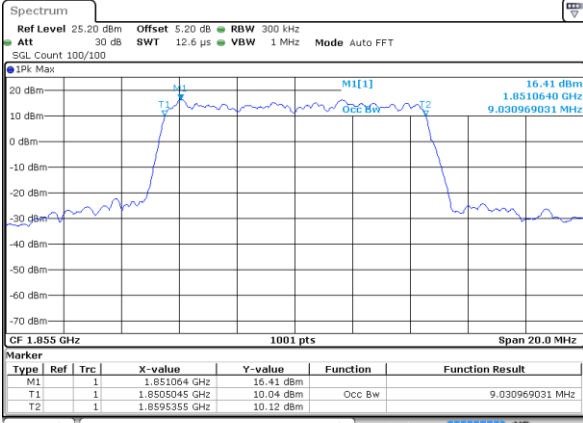

Highest Channel / 3MHz / 16QAM

Date: 1 JUN 2017 16:14:21

LTE Band 2

Lowest Channel / 5MHz / QPSK

Date: 1 JUN 2017 16:21:11

Lowest Channel / 5MHz / 16QAM

Date: 1 JUN 2017 16:21:21

Middle Channel / 5MHz / QPSK

Date: 1 JUN 2017 16:28:11

Middle Channel / 5MHz / 16QAM

Date: 1 JUN 2017 16:28:21

Highest Channel / 5MHz / QPSK

Date: 1 JUN 2017 16:30:40

Highest Channel / 5MHz / 16QAM

Date: 1 JUN 2017 16:30:50

LTE Band 2

Lowest Channel / 10MHz / QPSK

Date: 1 JUN 2017 16:37:40

Lowest Channel / 10MHz / 16QAM

Date: 1 JUN 2017 16:37:50

Middle Channel / 10MHz / QPSK

Date: 1 JUN 2017 16:44:39

Middle Channel / 10MHz / 16QAM

Date: 1 JUN 2017 16:44:49