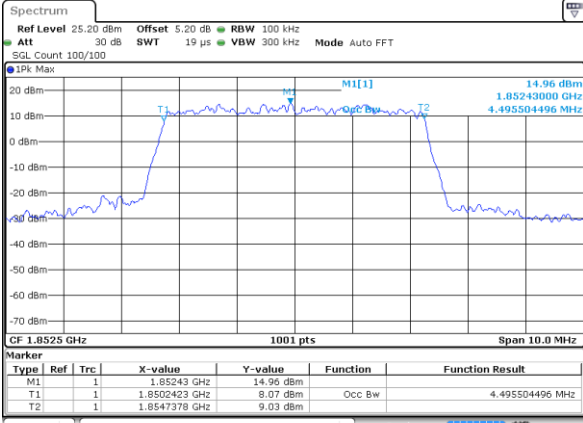

Date: 1 JUN 2017 15:55:23

Highest Channel / 1.4MHz / QPSK

Date: 1 JUN 2017 15:57:43

Highest Channel / 1.4MHz / 16QAM

Date: 1 JUN 2017 15:57:53

LTE Band 2

Lowest Channel / 3MHz / QPSK

Date: 1 JUN 2017 17:51:06

Lowest Channel / 3MHz / 16QAM

Date: 1 JUN 2017 16:04:52

Middle Channel / 3MHz / QPSK

Date: 1 JUN 2017 16:11:42

Middle Channel / 3MHz / 16QAM

Date: 1 JUN 2017 16:11:52

Highest Channel / 3MHz / QPSK

Date: 1 JUN 2017 16:14:11

Highest Channel / 3MHz / 16QAM

Date: 1 JUN 2017 16:14:21

LTE Band 2

Lowest Channel / 5MHz / QPSK

Date: 1 JUN 2017 16:21:11

Lowest Channel / 5MHz / 16QAM

Date: 1 JUN 2017 16:21:21

Middle Channel / 5MHz / QPSK

Date: 1 JUN 2017 16:28:11

Middle Channel / 5MHz / 16QAM

Date: 1 JUN 2017 16:28:21

Highest Channel / 5MHz / QPSK

Date: 1 JUN 2017 16:30:40

Highest Channel / 5MHz / 16QAM

Date: 1 JUN 2017 16:30:50

LTE Band 2