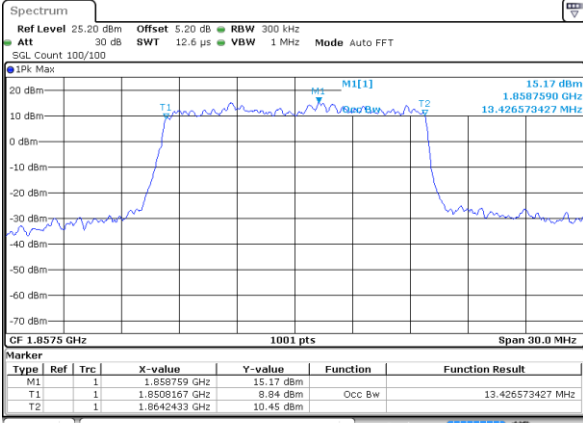

Lowest Channel / 10MHz / QPSK

Date: 1 JUN 2017 16:37:40

Lowest Channel / 10MHz / 16QAM

Date: 1 JUN 2017 16:37:50

Middle Channel / 10MHz / QPSK

Date: 1 JUN 2017 16:44:39

Middle Channel / 10MHz / 16QAM

Date: 1 JUN 2017 16:44:49

Highest Channel / 10MHz / QPSK

Date: 1 JUN 2017 16:47:09

Highest Channel / 10MHz / 16QAM

Date: 1 JUN 2017 16:47:19

LTE Band 2

Lowest Channel / 15MHz / QPSK

Date: 1 JUN 2017 16:54:09

Lowest Channel / 15MHz / 16QAM

Date: 1 JUN 2017 16:54:19

Middle Channel / 15MHz / QPSK

Date: 1 JUN 2017 17:01:08

Middle Channel / 15MHz / 16QAM

Date: 1 JUN 2017 17:01:18

Highest Channel / 15MHz / QPSK

Date: 1 JUN 2017 17:03:38

Highest Channel / 15MHz / 16QAM