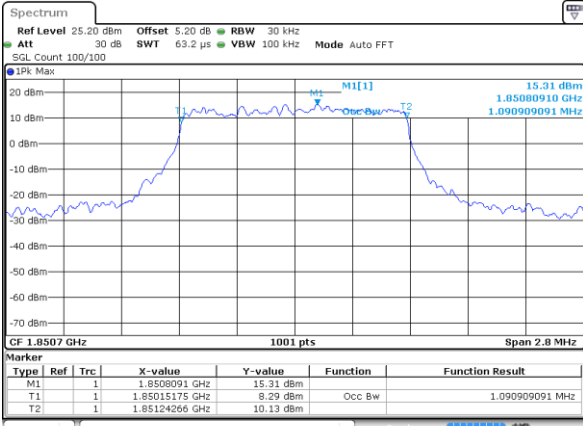

LTE Band 2

Lowest Channel / 1.4MHz / QPSK

Date: 1 JUN 2017 15:48:13