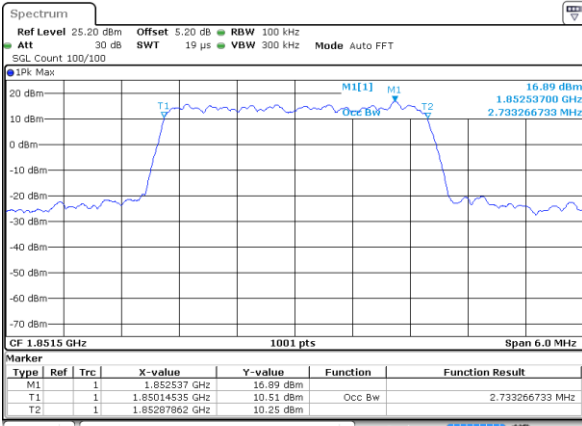

Date: 1 JUN 2017 15:55:23

Highest Channel / 1.4MHz / QPSK

Date: 1 JUN 2017 15:57:43

Highest Channel / 1.4MHz / 16QAM

Date: 1 JUN 2017 15:57:53

LTE Band 2

Lowest Channel / 3MHz / QPSK

Date: 1 JUN 2017 17:51:06