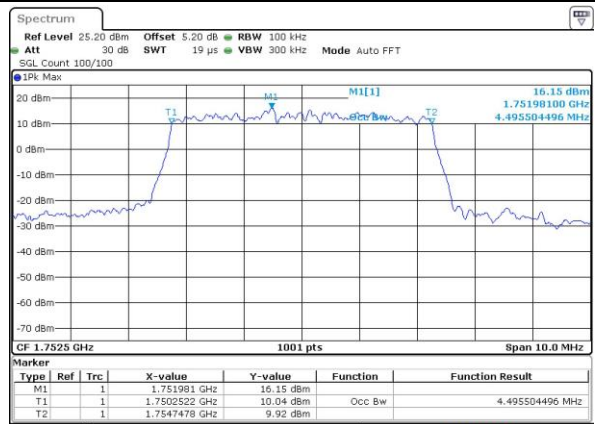

LTE Band 4

Lowest Channel / 5MHz / QPSK

Date: 1 JUN 2017 20:57:35

Lowest Channel / 5MHz / 16QAM

Date: 1 JUN 2017 20:57:46

Middle Channel / 5MHz / QPSK

Date: 1 JUN 2017 21:04:44

Middle Channel / 5MHz / 16QAM

Date: 1 JUN 2017 21:04:55

Highest Channel / 5MHz / QPSK

Date: 1 JUN 2017 21:07:20

Highest Channel / 5MHz / 16QAM

Date: 1 JUN 2017 21:07:31

LTE Band 4

Lowest Channel / 10MHz / QPSK

Date: 1 JUN 2017 21:14:29