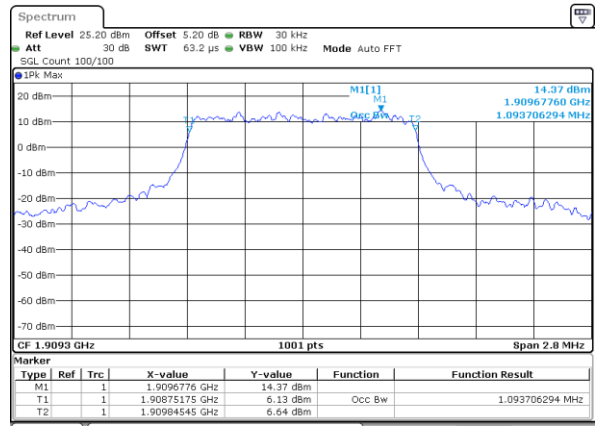

Mode	LTE Band 41 : 99%OBW(MHz)											
BW	1.4MHz		3MHz		5MHz		10MHz		15MHz		20MHz	
Mod.	QPSK	16QAM	QPSK	16QAM	QPSK	16QAM	QPSK	16QAM	QPSK	16QAM	QPSK	16QAM
Lowest CH					4.49	4.48	9.07	9.01	13.43	13.40	18.34	18.30
Middle CH					4.49	4.48	8.97	8.93	13.43	13.40	18.26	18.38
Highest CH					4.48	4.48	9.05	9.01	13.40	13.46	18.42	18.18

LTE Band 2

Lowest Channel / 1.4MHz / QPSK

Date: 1 JUN 2017 15:48:13

Lowest Channel / 1.4MHz / 16QAM

Date: 1 JUN 2017 15:48:23

Middle Channel / 1.4MHz / QPSK

Date: 1 JUN 2017 15:55:13

Middle Channel / 1.4MHz / 16QAM

Date: 1 JUN 2017 15:55:23

Highest Channel / 1.4MHz / QPSK

Date: 1 JUN 2017 15:57:43

Highest Channel / 1.4MHz / 16QAM

Date: 1 JUN 2017 15:57:53

LTE Band 2

Lowest Channel / 3MHz / QPSK

Date: 1 JUN 2017 17:51:06