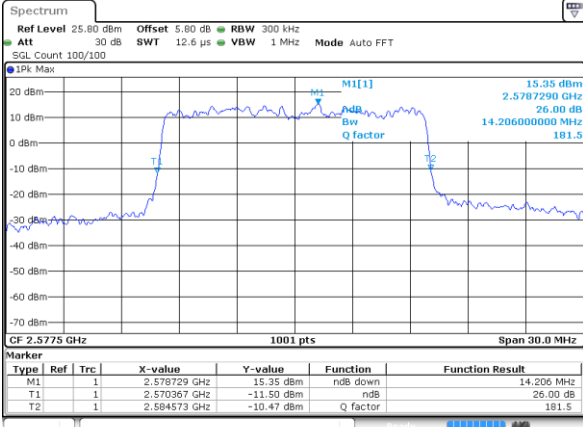

Date: 5 JUN 2017 10:01:29

Highest Channel / 10MHz / QPSK

Date: 5 JUN 2017 10:02:48

Highest Channel / 10MHz / 16QAM

Date: 5 JUN 2017 10:02:07

LTE Band 38

Lowest Channel / 15MHz / QPSK

Date: 5 JUN 2017 10:06:06