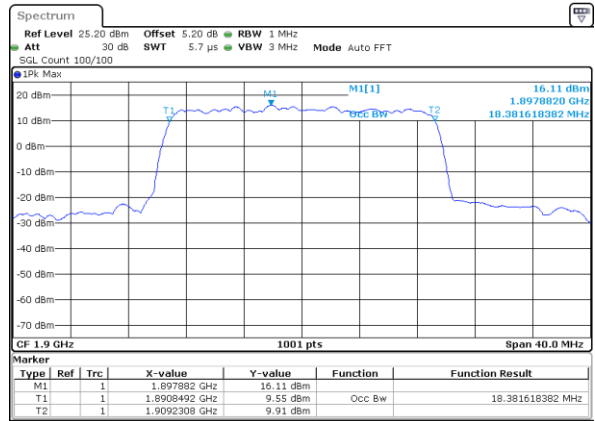

Date: 1 JUN 2017 17:03:48

LTE Band 2

Lowest Channel / 20MHz / QPSK

Date: 1 JUN 2017 17:10:38

Lowest Channel / 20MHz / 16QAM

Date: 1 JUN 2017 17:10:48

Middle Channel / 20MHz / QPSK

Date: 1 JUN 2017 17:17:37

Middle Channel / 20MHz / 16QAM

Date: 1 JUN 2017 17:17:47

Highest Channel / 20MHz / QPSK

Date: 1 JUN 2017 17:20:07

Highest Channel / 20MHz / 16QAM

Date: 1 JUN 2017 17:20:17

LTE Band 4

Lowest Channel / 1.4MHz / QPSK

Date: 1 JUN 2017 20:23:43

Lowest Channel / 1.4MHz / 16QAM

Date: 1 JUN 2017 20:23:54

Middle Channel / 1.4MHz / QPSK

Date: 1 JUN 2017 20:30:53

Middle Channel / 1.4MHz / 16QAM

Date: 1 JUN 2017 20:31:04

Highest Channel / 1.4MHz / QPSK

Date: 1 JUN 2017 20:33:29

Highest Channel / 1.4MHz / 16QAM

Date: 1 JUN 2017 20:33:40

LTE Band 4

Lowest Channel / 3MHz / QPSK

Date: 1 JUN 2017 20:40:38

Lowest Channel / 3MHz / 16QAM

Date: 1 JUN 2017 20:40:49