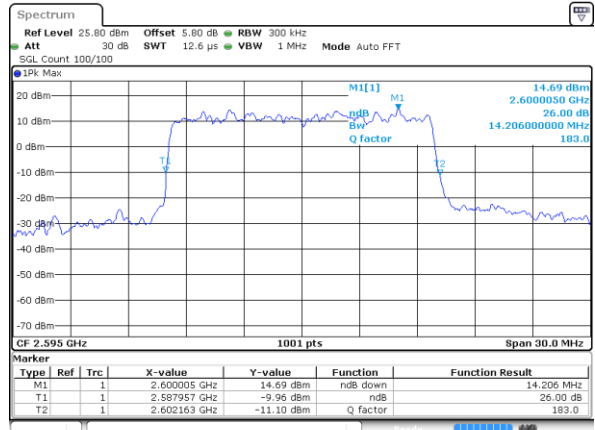

Date: 5 JUN 2017 10:01:29

Highest Channel / 10MHz / QPSK

Date: 5 JUN 2017 10:02:48

Highest Channel / 10MHz / 16QAM

Date: 5 JUN 2017 10:02:07

LTE Band 38

Lowest Channel / 15MHz / QPSK

Date: 5 JUN 2017 10:06:06

Lowest Channel / 15MHz / 16QAM

Date: 5 JUN 2017 10:07:14

Middle Channel / 15MHz / QPSK

Date: 5 JUN 2017 10:08:38

Middle Channel / 15MHz / 16QAM

Date: 5 JUN 2017 10:07:52

Highest Channel / 15MHz / QPSK

Date: 5 JUN 2017 10:09:15

Highest Channel / 15MHz / 16QAM

Date: 5 JUN 2017 10:09:51

LTE Band 38

Lowest Channel / 20MHz / QPSK

Date: 5 JUN 2017 10:12:21

Lowest Channel / 20MHz / 16QAM

Date: 5 JUN 2017 10:11:24

Middle Channel / 20MHz / QPSK