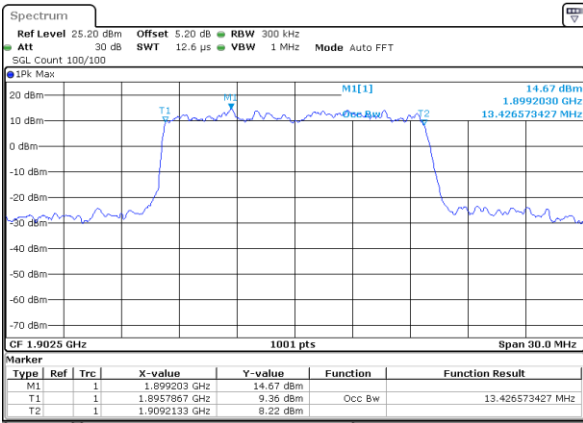

Highest Channel / 10MHz / QPSK

Date: 1 JUN 2017 16:47:09

Highest Channel / 10MHz / 16QAM

Date: 1 JUN 2017 16:47:19

LTE Band 2

Lowest Channel / 15MHz / QPSK

Date: 1 JUN 2017 16:54:09

Lowest Channel / 15MHz / 16QAM

Date: 1 JUN 2017 16:54:19

Middle Channel / 15MHz / QPSK

Date: 1 JUN 2017 17:01:08

Middle Channel / 15MHz / 16QAM

Date: 1 JUN 2017 17:01:18

Highest Channel / 15MHz / QPSK

Date: 1 JUN 2017 17:03:38

Highest Channel / 15MHz / 16QAM

Date: 1 JUN 2017 17:03:48

LTE Band 2

Lowest Channel / 20MHz / QPSK

Date: 1 JUN 2017 17:10:38

Lowest Channel / 20MHz / 16QAM

Date: 1 JUN 2017 17:10:48

Middle Channel / 20MHz / QPSK

Date: 1 JUN 2017 17:17:37