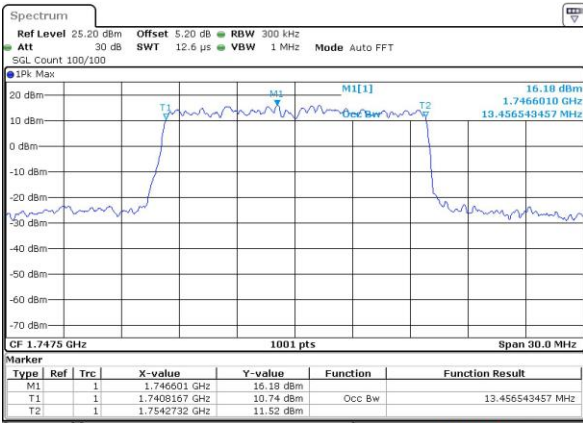

Lowest Channel / 10MHz / 16QAM

Date: 1 JUN 2017 21:14:40

Middle Channel / 10MHz / QPSK

Date: 1 JUN 2017 21:21:38

Middle Channel / 10MHz / 16QAM

Date: 1 JUN 2017 21:21:48

Highest Channel / 10MHz / QPSK

Date: 1 JUN 2017 21:24:14

Highest Channel / 10MHz / 16QAM

Date: 1 JUN 2017 21:24:25

LTE Band 4

Lowest Channel / 15MHz / QPSK

Date: 1 JUN 2017 21:31:24

Lowest Channel / 15MHz / 16QAM

Date: 1 JUN 2017 21:31:35

Middle Channel / 15MHz / QPSK

Date: 1 JUN 2017 21:38:36

Middle Channel / 15MHz / 16QAM

Date: 1 JUN 2017 21:38:47

Highest Channel / 15MHz / QPSK

Date: 1 JUN 2017 21:41:14

Highest Channel / 15MHz / 16QAM

Date: 1 JUN 2017 21:41:26

LTE Band 4