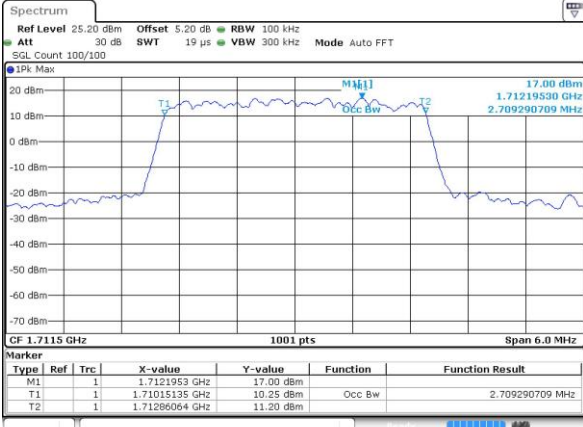

Date: 1 JUN 2017 20:23:43

Lowest Channel / 1.4MHz / 16QAM

Date: 1 JUN 2017 20:23:54

Middle Channel / 1.4MHz / QPSK

Date: 1 JUN 2017 20:30:53

Middle Channel / 1.4MHz / 16QAM

Date: 1 JUN 2017 20:31:04

Highest Channel / 1.4MHz / QPSK

Date: 1 JUN 2017 20:33:29

Highest Channel / 1.4MHz / 16QAM

Date: 1 JUN 2017 20:33:40

LTE Band 4

Lowest Channel / 3MHz / QPSK

Date: 1 JUN 2017 20:40:38

Lowest Channel / 3MHz / 16QAM

Date: 1 JUN 2017 20:40:49