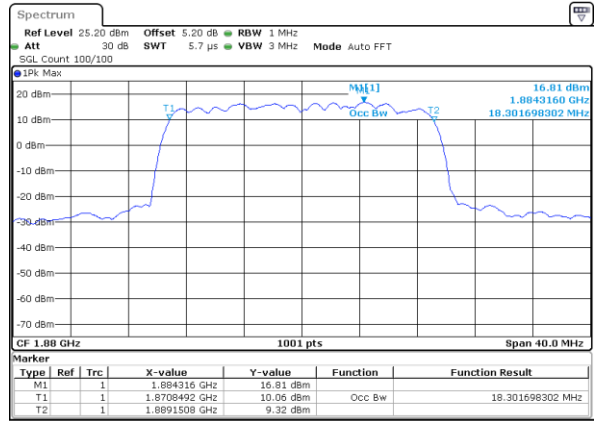

Highest Channel / 10MHz / QPSK

Date: 1 JUN 2017 16:47:09

Highest Channel / 10MHz / 16QAM

Date: 1 JUN 2017 16:47:19

LTE Band 2

Lowest Channel / 15MHz / QPSK

Date: 1 JUN 2017 16:54:09

Lowest Channel / 15MHz / 16QAM

Date: 1 JUN 2017 16:54:19

Middle Channel / 15MHz / QPSK

Date: 1 JUN 2017 17:01:08

Middle Channel / 15MHz / 16QAM

Date: 1 JUN 2017 17:01:18

Highest Channel / 15MHz / QPSK

Date: 1 JUN 2017 17:03:38

Highest Channel / 15MHz / 16QAM

Date: 1 JUN 2017 17:03:48

LTE Band 2

Lowest Channel / 20MHz / QPSK

Date: 1 JUN 2017 17:10:38

Lowest Channel / 20MHz / 16QAM

Date: 1 JUN 2017 17:10:48

Middle Channel / 20MHz / QPSK

Date: 1 JUN 2017 17:17:37

Middle Channel / 20MHz / 16QAM

Date: 1 JUN 2017 17:17:47

Highest Channel / 20MHz / QPSK

Date: 1 JUN 2017 17:20:07

Highest Channel / 20MHz / 16QAM

Date: 1 JUN 2017 17:20:17

LTE Band 4

Lowest Channel / 1.4MHz / QPSK