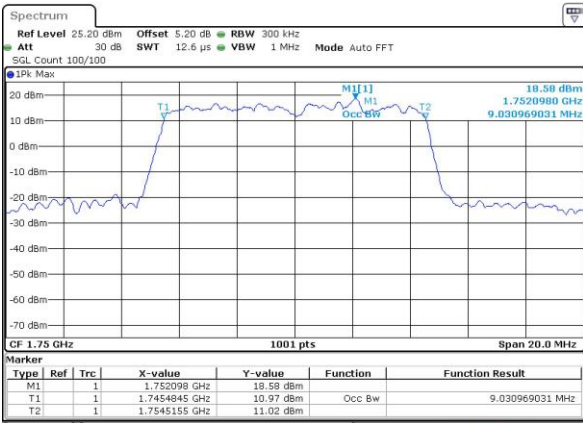

Date: 1 JUN 2017 21:04:55

Highest Channel / 5MHz / QPSK

Date: 1 JUN 2017 21:07:20

Highest Channel / 5MHz / 16QAM

Date: 1 JUN 2017 21:07:31

LTE Band 4

Lowest Channel / 10MHz / QPSK

Date: 1 JUN 2017 21:14:29

Lowest Channel / 10MHz / 16QAM

Date: 1 JUN 2017 21:14:40

Middle Channel / 10MHz / QPSK

Date: 1 JUN 2017 21:21:38

Middle Channel / 10MHz / 16QAM

Date: 1 JUN 2017 21:21:48

Highest Channel / 10MHz / QPSK

Date: 1 JUN 2017 21:24:14

Highest Channel / 10MHz / 16QAM

Date: 1 JUN 2017 21:24:25

LTE Band 4

Lowest Channel / 15MHz / QPSK

Date: 1 JUN 2017 21:31:24

Lowest Channel / 15MHz / 16QAM

Date: 1 JUN 2017 21:31:35

Middle Channel / 15MHz / QPSK