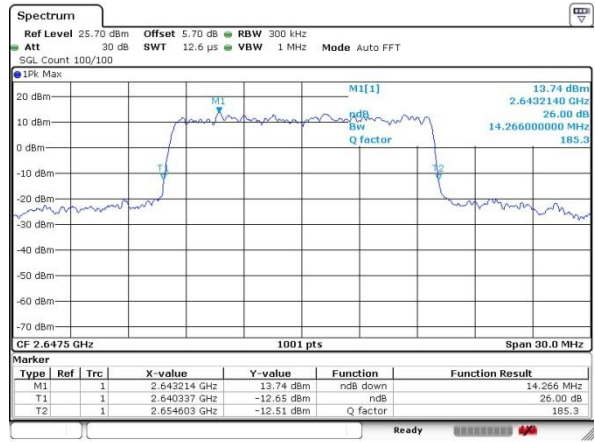

Middle Channel / 15MHz / 16QAM

Date: 6 JUN 2017 14:58:23

Highest Channel / 15MHz / QPSK

Date: 6 JUN 2017 15:01:11

Highest Channel / 15MHz / 16QAM

Date: 6 JUN 2017 15:01:38

LTE Band 41

Lowest Channel / 20MHz / QPSK