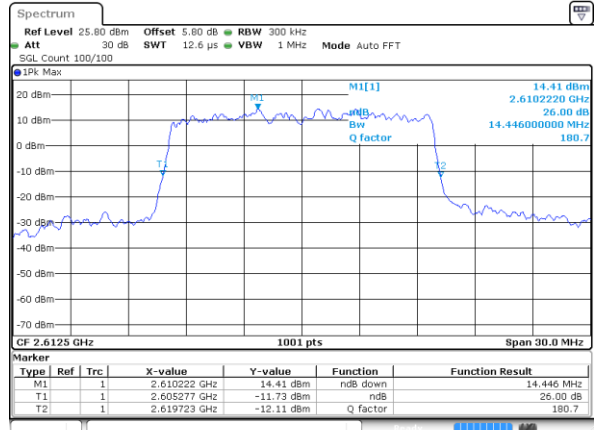

Date: 5 JUN 2017 10:01:29

Highest Channel / 10MHz / QPSK

Date: 5 JUN 2017 10:02:48

Highest Channel / 10MHz / 16QAM

Date: 5 JUN 2017 10:02:07

LTE Band 38

Lowest Channel / 15MHz / QPSK

Date: 5 JUN 2017 10:06:06

Lowest Channel / 15MHz / 16QAM

Date: 5 JUN 2017 10:07:14

Middle Channel / 15MHz / QPSK

Date: 5 JUN 2017 10:08:38

Middle Channel / 15MHz / 16QAM

Date: 5 JUN 2017 10:07:52

Highest Channel / 15MHz / QPSK

Date: 5 JUN 2017 10:09:15

Highest Channel / 15MHz / 16QAM

Date: 5 JUN 2017 10:09:51

LTE Band 38

Lowest Channel / 20MHz / QPSK

Date: 5 JUN 2017 10:12:21

Lowest Channel / 20MHz / 16QAM

Date: 5 JUN 2017 10:11:24

Middle Channel / 20MHz / QPSK