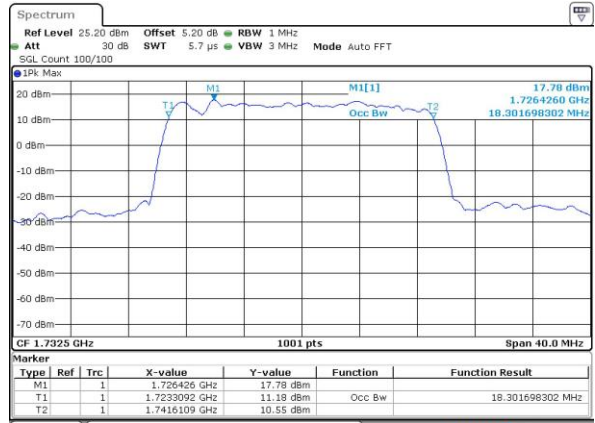

Highest Channel / 10MHz / 16QAM

Date: 1 JUN 2017 21:24:25

LTE Band 4

Lowest Channel / 15MHz / QPSK

Date: 1 JUN 2017 21:31:24

Lowest Channel / 15MHz / 16QAM

Date: 1 JUN 2017 21:31:35

Middle Channel / 15MHz / QPSK

Date: 1 JUN 2017 21:38:36

Middle Channel / 15MHz / 16QAM

Date: 1 JUN 2017 21:38:47

Highest Channel / 15MHz / QPSK

Date: 1 JUN 2017 21:41:14

Highest Channel / 15MHz / 16QAM

Date: 1 JUN 2017 21:41:26

LTE Band 4

Lowest Channel / 20MHz / QPSK

Date: 1 JUN 2017 21:48:29

Lowest Channel / 20MHz / 16QAM

Date: 1 JUN 2017 21:48:40

Middle Channel / 20MHz / QPSK

Date: 1 JUN 2017 21:55:39

Middle Channel / 20MHz / 16QAM

Date: 1 JUN 2017 21:55:50

Highest Channel / 20MHz / QPSK

Date: 1 JUN 2017 21:58:15

Highest Channel / 20MHz / 16QAM

Date: 1 JUN 2017 21:58:26