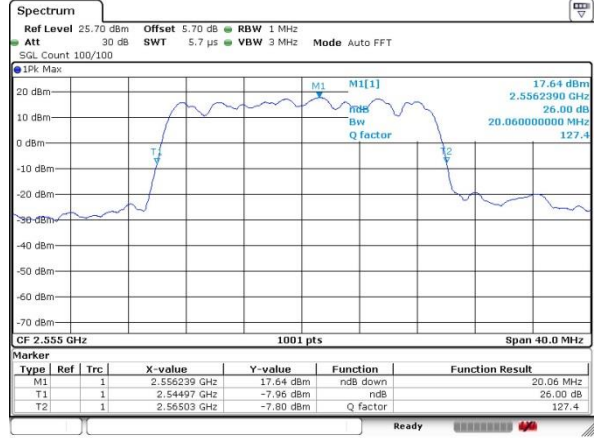

Lowest Channel / 20MHz / 16QAM

Date: 6 JUN 2017 16:21:27