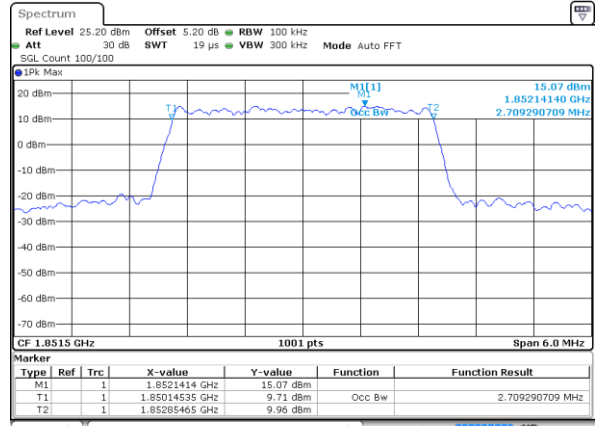

Lowest Channel / 3MHz / 16QAM

Date: 1 JUN 2017 16:04:52