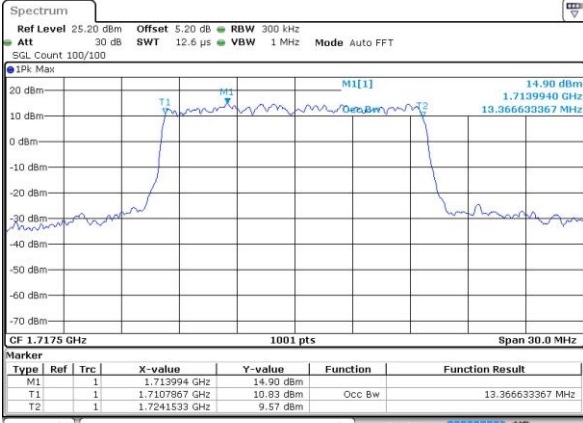

Date: 1 JUN 2017 21:04:55

Highest Channel / 5MHz / QPSK

Date: 1 JUN 2017 21:07:20

Highest Channel / 5MHz / 16QAM

Date: 1 JUN 2017 21:07:31

LTE Band 4

Lowest Channel / 10MHz / QPSK

Date: 1 JUN 2017 21:14:29

Lowest Channel / 10MHz / 16QAM

Date: 1 JUN 2017 21:14:40

Middle Channel / 10MHz / QPSK

Date: 1 JUN 2017 21:21:38

Middle Channel / 10MHz / 16QAM

Date: 1 JUN 2017 21:21:48

Highest Channel / 10MHz / QPSK

Date: 1 JUN 2017 21:24:14

Highest Channel / 10MHz / 16QAM

Date: 1 JUN 2017 21:24:25

LTE Band 4

Lowest Channel / 15MHz / QPSK

Date: 1 JUN 2017 21:31:24

Lowest Channel / 15MHz / 16QAM

Date: 1 JUN 2017 21:31:35

Middle Channel / 15MHz / QPSK

Date: 1 JUN 2017 21:38:36

Middle Channel / 15MHz / 16QAM

Date: 1 JUN 2017 21:38:47

Highest Channel / 15MHz / QPSK

Date: 1 JUN 2017 21:41:14

Highest Channel / 15MHz / 16QAM

Date: 1 JUN 2017 21:41:26

LTE Band 4