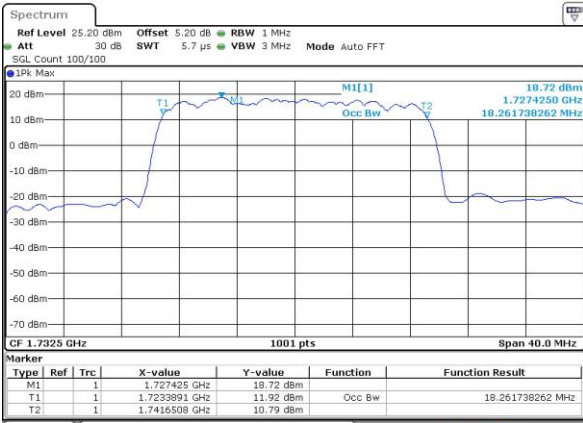

Highest Channel / 10MHz / 16QAM

Date: 1 JUN 2017 21:24:25

LTE Band 4

Lowest Channel / 15MHz / QPSK

Date: 1 JUN 2017 21:31:24

Lowest Channel / 15MHz / 16QAM

Date: 1 JUN 2017 21:31:35

Middle Channel / 15MHz / QPSK

Date: 1 JUN 2017 21:38:36

Middle Channel / 15MHz / 16QAM

Date: 1 JUN 2017 21:38:47

Highest Channel / 15MHz / QPSK

Date: 1 JUN 2017 21:41:14

Highest Channel / 15MHz / 16QAM

Date: 1 JUN 2017 21:41:26

LTE Band 4

Lowest Channel / 20MHz / QPSK

Date: 1 JUN 2017 21:48:29

Lowest Channel / 20MHz / 16QAM

Date: 1 JUN 2017 21:48:40

Middle Channel / 20MHz / QPSK

Date: 1 JUN 2017 21:55:39

Middle Channel / 20MHz / 16QAM

Date: 1 JUN 2017 21:55:50

Highest Channel / 20MHz / QPSK

Date: 1 JUN 2017 21:58:15

Highest Channel / 20MHz / 16QAM

Date: 1 JUN 2017 21:58:26