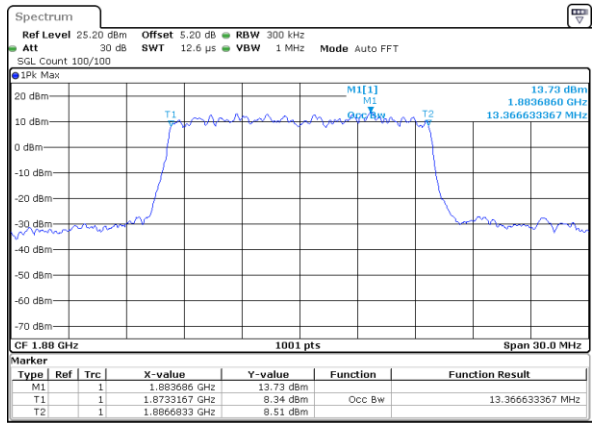

Lowest Channel / 10MHz / QPSK

Date: 1 JUN 2017 16:37:40

Lowest Channel / 10MHz / 16QAM

Date: 1 JUN 2017 16:37:50

Middle Channel / 10MHz / QPSK

Date: 1 JUN 2017 16:44:39

Middle Channel / 10MHz / 16QAM

Date: 1 JUN 2017 16:44:49

Highest Channel / 10MHz / QPSK

Date: 1 JUN 2017 16:47:09

Highest Channel / 10MHz / 16QAM

Date: 1 JUN 2017 16:47:19

LTE Band 2

Lowest Channel / 15MHz / QPSK

Date: 1 JUN 2017 16:54:09

Lowest Channel / 15MHz / 16QAM

Date: 1 JUN 2017 16:54:19

Middle Channel / 15MHz / QPSK

Date: 1 JUN 2017 17:01:08

Middle Channel / 15MHz / 16QAM

Date: 1 JUN 2017 17:01:18

Highest Channel / 15MHz / QPSK

Date: 1 JUN 2017 17:03:38

Highest Channel / 15MHz / 16QAM