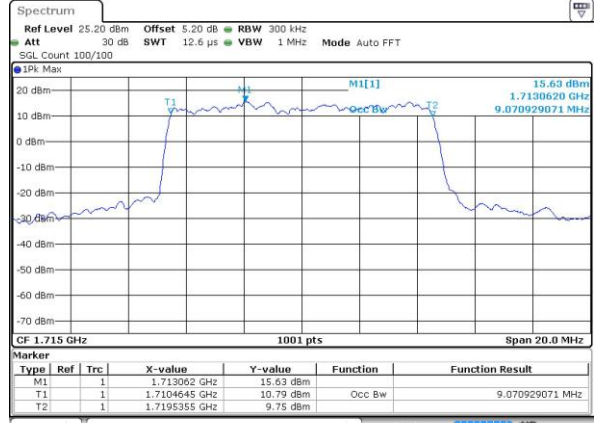

LTE Band 4

Lowest Channel / 5MHz / QPSK

Date: 1 JUN 2017 20:57:35

Lowest Channel / 5MHz / 16QAM

Date: 1 JUN 2017 20:57:46

Middle Channel / 5MHz / QPSK

Date: 1 JUN 2017 21:04:44

Middle Channel / 5MHz / 16QAM

Date: 1 JUN 2017 21:04:55

Highest Channel / 5MHz / QPSK

Date: 1 JUN 2017 21:07:20

Highest Channel / 5MHz / 16QAM

Date: 1 JUN 2017 21:07:31

LTE Band 4

Lowest Channel / 10MHz / QPSK

Date: 1 JUN 2017 21:14:29

Lowest Channel / 10MHz / 16QAM

Date: 1 JUN 2017 21:14:40

Middle Channel / 10MHz / QPSK

Date: 1 JUN 2017 21:21:38

Middle Channel / 10MHz / 16QAM

Date: 1 JUN 2017 21:21:48

Highest Channel / 10MHz / QPSK

Date: 1 JUN 2017 21:24:14