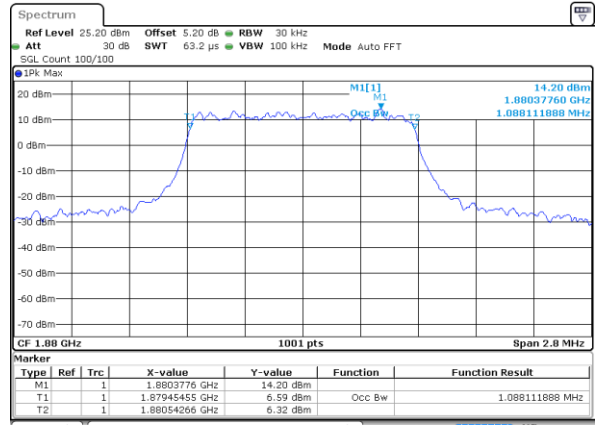

Mode	LTE Band 41 : 99%OBW(MHz)											
BW	1.4MHz		3MHz		5MHz		10MHz		15MHz		20MHz	
Mod.	QPSK	16QAM	QPSK	16QAM	QPSK	16QAM	QPSK	16QAM	QPSK	16QAM	QPSK	16QAM
Lowest CH					4.49	4.48	9.07	9.01	13.43	13.40	18.34	18.30
Middle CH					4.49	4.48	8.97	8.93	13.43	13.40	18.26	18.38
Highest CH					4.48	4.48	9.05	9.01	13.40	13.46	18.42	18.18

LTE Band 2

Lowest Channel / 1.4MHz / QPSK

Date: 1 JUN 2017 15:48:13

Lowest Channel / 1.4MHz / 16QAM

Date: 1 JUN 2017 15:48:23

Middle Channel / 1.4MHz / QPSK

Date: 1 JUN 2017 15:55:13

Middle Channel / 1.4MHz / 16QAM

Date: 1 JUN 2017 15:55:23

Highest Channel / 1.4MHz / QPSK

Date: 1 JUN 2017 15:57:43

Highest Channel / 1.4MHz / 16QAM

Date: 1 JUN 2017 15:57:53

LTE Band 2

Lowest Channel / 3MHz / QPSK

Date: 1 JUN 2017 17:51:06