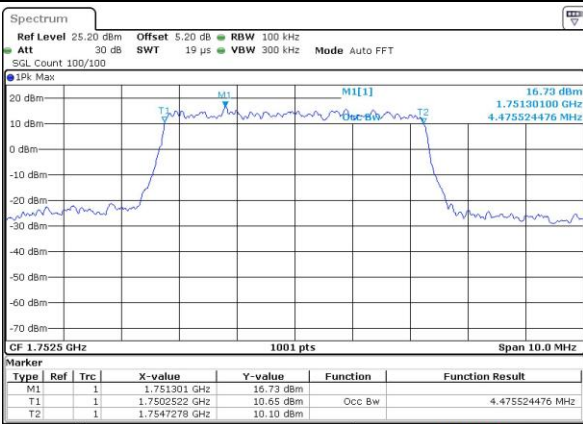

LTE Band 4

Lowest Channel / 5MHz / QPSK

Date: 1 JUN 2017 20:57:35

Lowest Channel / 5MHz / 16QAM

Date: 1 JUN 2017 20:57:46

Middle Channel / 5MHz / QPSK

Date: 1 JUN 2017 21:04:44

Middle Channel / 5MHz / 16QAM

Date: 1 JUN 2017 21:04:55

Highest Channel / 5MHz / QPSK

Date: 1 JUN 2017 21:07:20

Highest Channel / 5MHz / 16QAM

Date: 1 JUN 2017 21:07:31

LTE Band 4

Lowest Channel / 10MHz / QPSK

Date: 1 JUN 2017 21:14:29