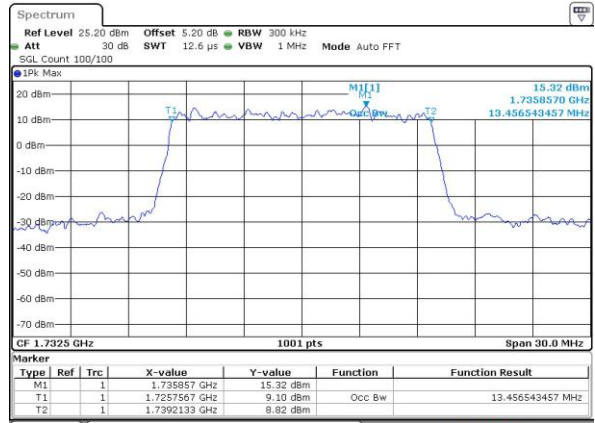

Date: 1 JUN 2017 21:04:55

Highest Channel / 5MHz / QPSK

Date: 1 JUN 2017 21:07:20

Highest Channel / 5MHz / 16QAM

Date: 1 JUN 2017 21:07:31

LTE Band 4

Lowest Channel / 10MHz / QPSK

Date: 1 JUN 2017 21:14:29

Lowest Channel / 10MHz / 16QAM

Date: 1 JUN 2017 21:14:40

Middle Channel / 10MHz / QPSK

Date: 1 JUN 2017 21:21:38

Middle Channel / 10MHz / 16QAM

Date: 1 JUN 2017 21:21:48

Highest Channel / 10MHz / QPSK

Date: 1 JUN 2017 21:24:14

Highest Channel / 10MHz / 16QAM

Date: 1 JUN 2017 21:24:25

LTE Band 4

Lowest Channel / 15MHz / QPSK

Date: 1 JUN 2017 21:31:24

Lowest Channel / 15MHz / 16QAM

Date: 1 JUN 2017 21:31:35

Middle Channel / 15MHz / QPSK

Date: 1 JUN 2017 21:38:36

Middle Channel / 15MHz / 16QAM

Date: 1 JUN 2017 21:38:47

Highest Channel / 15MHz / QPSK

Date: 1 JUN 2017 21:41:14

Highest Channel / 15MHz / 16QAM

Date: 1 JUN 2017 21:41:26

LTE Band 4