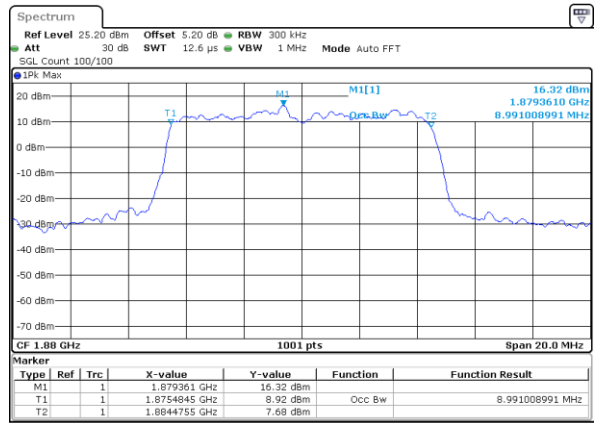

Date: 1 JUN 2017 16:28:11

Middle Channel / 5MHz / 16QAM

Date: 1 JUN 2017 16:28:21

Highest Channel / 5MHz / QPSK

Date: 1 JUN 2017 16:30:40

Highest Channel / 5MHz / 16QAM

Date: 1 JUN 2017 16:30:50

LTE Band 2

Lowest Channel / 10MHz / QPSK

Date: 1 JUN 2017 16:37:40

Lowest Channel / 10MHz / 16QAM

Date: 1 JUN 2017 16:37:50

Middle Channel / 10MHz / QPSK

Date: 1 JUN 2017 16:44:39

Middle Channel / 10MHz / 16QAM

Date: 1 JUN 2017 16:44:49

Highest Channel / 10MHz / QPSK

Date: 1 JUN 2017 16:47:09

Highest Channel / 10MHz / 16QAM

Date: 1 JUN 2017 16:47:19

LTE Band 2

Lowest Channel / 15MHz / QPSK

Date: 1 JUN 2017 16:54:09

Lowest Channel / 15MHz / 16QAM