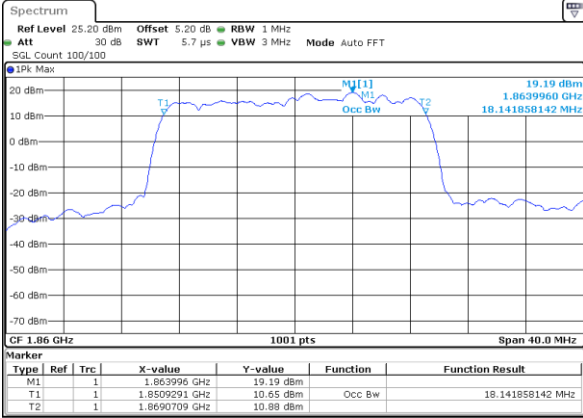

Highest Channel / 10MHz / QPSK

Date: 1 JUN 2017 16:47:09

Highest Channel / 10MHz / 16QAM

Date: 1 JUN 2017 16:47:19

LTE Band 2

Lowest Channel / 15MHz / QPSK

Date: 1 JUN 2017 16:54:09

Lowest Channel / 15MHz / 16QAM

Date: 1 JUN 2017 16:54:19

Middle Channel / 15MHz / QPSK

Date: 1 JUN 2017 17:01:08

Middle Channel / 15MHz / 16QAM

Date: 1 JUN 2017 17:01:18

Highest Channel / 15MHz / QPSK

Date: 1 JUN 2017 17:03:38

Highest Channel / 15MHz / 16QAM

Date: 1 JUN 2017 17:03:48

LTE Band 2

Lowest Channel / 20MHz / QPSK

Date: 1 JUN 2017 17:10:38

Lowest Channel / 20MHz / 16QAM

Date: 1 JUN 2017 17:10:48

Middle Channel / 20MHz / QPSK

Date: 1 JUN 2017 17:17:37

Middle Channel / 20MHz / 16QAM

Date: 1 JUN 2017 17:17:47

Highest Channel / 20MHz / QPSK

Date: 1 JUN 2017 17:20:07

Highest Channel / 20MHz / 16QAM

Date: 1 JUN 2017 17:20:17

LTE Band 4

Lowest Channel / 1.4MHz / QPSK