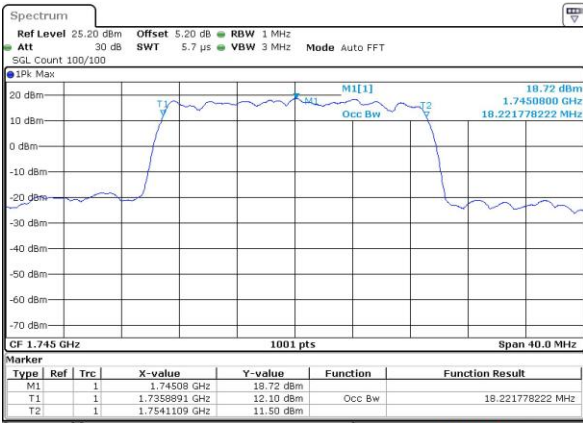

Date: 1 JUN 2017 21:38:36

Middle Channel / 15MHz / 16QAM

Date: 1 JUN 2017 21:38:47

Highest Channel / 15MHz / QPSK

Date: 1 JUN 2017 21:41:14

Highest Channel / 15MHz / 16QAM

Date: 1 JUN 2017 21:41:26

LTE Band 4

Lowest Channel / 20MHz / QPSK

Date: 1 JUN 2017 21:48:29

Lowest Channel / 20MHz / 16QAM

Date: 1 JUN 2017 21:48:40

Middle Channel / 20MHz / QPSK

Date: 1 JUN 2017 21:55:39

Middle Channel / 20MHz / 16QAM

Date: 1 JUN 2017 21:55:50

Highest Channel / 20MHz / QPSK

Date: 1 JUN 2017 21:58:15

Highest Channel / 20MHz / 16QAM

Date: 1 JUN 2017 21:58:26