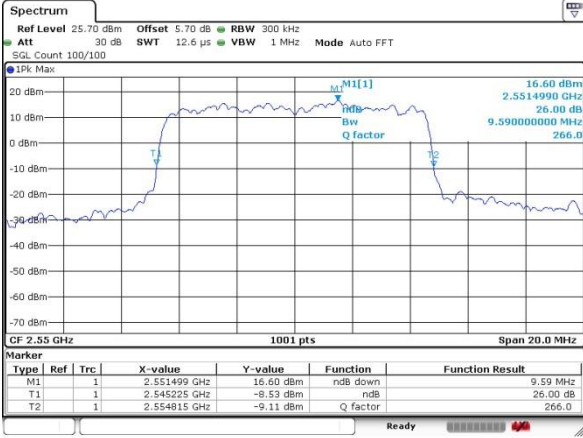

Highest Channel / 5MHz / QPSK

Date: 6 JUN 2017 11:05:09

Highest Channel / 5MHz / 16QAM

Date: 6 JUN 2017 11:05:36

LTE Band 41

Lowest Channel / 10MHz / QPSK

Date: 6 JUN 2017 11:56:21

Lowest Channel / 10MHz / 16QAM