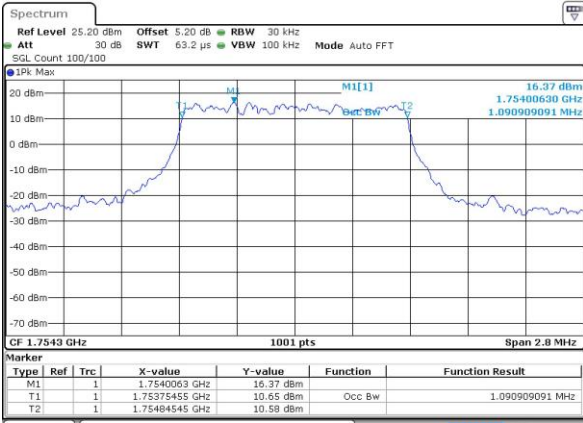

Middle Channel / 20MHz / 16QAM

Date: 1 JUN 2017 17:17:47

Highest Channel / 20MHz / QPSK

Date: 1 JUN 2017 17:20:07

Highest Channel / 20MHz / 16QAM

Date: 1 JUN 2017 17:20:17

LTE Band 4

Lowest Channel / 1.4MHz / QPSK

Date: 1 JUN 2017 20:23:43

Lowest Channel / 1.4MHz / 16QAM

Date: 1 JUN 2017 20:23:54

Middle Channel / 1.4MHz / QPSK

Date: 1 JUN 2017 20:30:53

Middle Channel / 1.4MHz / 16QAM

Date: 1 JUN 2017 20:31:04

Highest Channel / 1.4MHz / QPSK

Date: 1 JUN 2017 20:33:29

Highest Channel / 1.4MHz / 16QAM

Date: 1 JUN 2017 20:33:40

LTE Band 4

Lowest Channel / 3MHz / QPSK

Date: 1 JUN 2017 20:40:38

Lowest Channel / 3MHz / 16QAM

Date: 1 JUN 2017 20:40:49