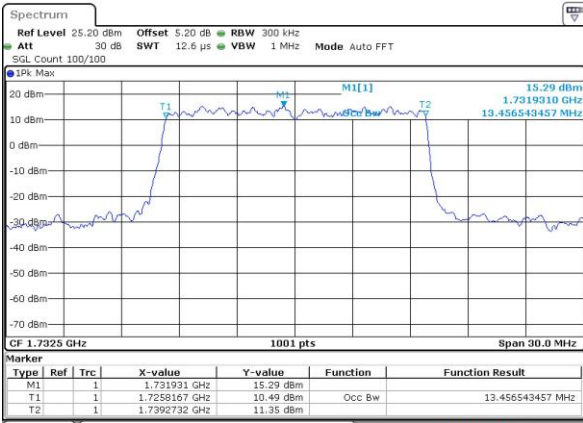

Date: 1 JUN 2017 21:04:55

Highest Channel / 5MHz / QPSK

Date: 1 JUN 2017 21:07:20

Highest Channel / 5MHz / 16QAM

Date: 1 JUN 2017 21:07:31

LTE Band 4

Lowest Channel / 10MHz / QPSK

Date: 1 JUN 2017 21:14:29

Lowest Channel / 10MHz / 16QAM

Date: 1 JUN 2017 21:14:40

Middle Channel / 10MHz / QPSK

Date: 1 JUN 2017 21:21:38

Middle Channel / 10MHz / 16QAM

Date: 1 JUN 2017 21:21:48

Highest Channel / 10MHz / QPSK

Date: 1 JUN 2017 21:24:14

Highest Channel / 10MHz / 16QAM

Date: 1 JUN 2017 21:24:25

LTE Band 4

Lowest Channel / 15MHz / QPSK

Date: 1 JUN 2017 21:31:24

Lowest Channel / 15MHz / 16QAM

Date: 1 JUN 2017 21:31:35

Middle Channel / 15MHz / QPSK

Date: 1 JUN 2017 21:38:36

Middle Channel / 15MHz / 16QAM

Date: 1 JUN 2017 21:38:47

Highest Channel / 15MHz / QPSK

Date: 1 JUN 2017 21:41:14

Highest Channel / 15MHz / 16QAM

Date: 1 JUN 2017 21:41:26

LTE Band 4