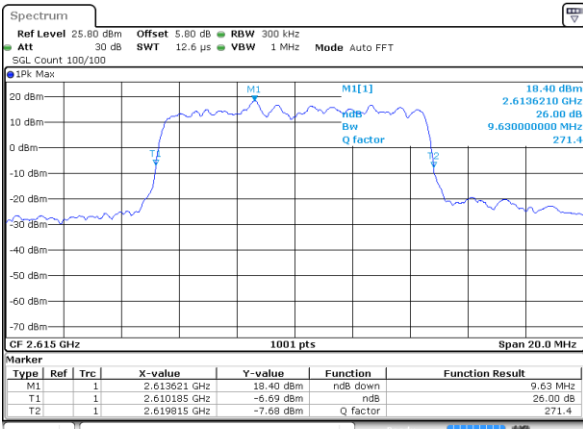

LTE Band 38

Lowest Channel / 10MHz / QPSK

Date: 5 JUN 2017 09:59:56

Lowest Channel / 10MHz / 16QAM

Date: 5 JUN 2017 09:59:23

Middle Channel / 10MHz / QPSK

Date: 5 JUN 2017 10:00:32

Middle Channel / 10MHz / 16QAM

Date: 5 JUN 2017 10:01:29

Highest Channel / 10MHz / QPSK

Date: 5 JUN 2017 10:02:48

Highest Channel / 10MHz / 16QAM

Date: 5 JUN 2017 10:02:07

LTE Band 38

Lowest Channel / 15MHz / QPSK

Date: 5 JUN 2017 10:06:06