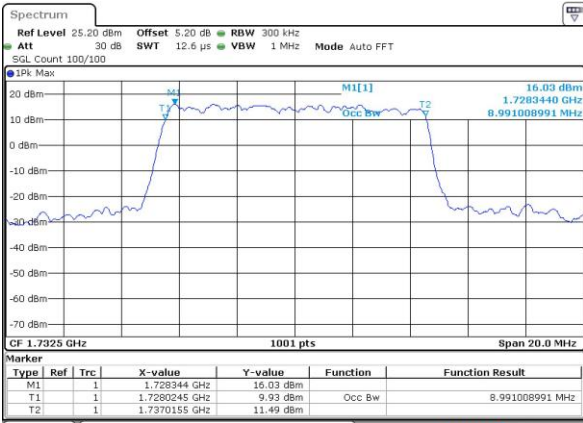

LTE Band 4

Lowest Channel / 5MHz / QPSK

Date: 1 JUN 2017 20:57:35

Lowest Channel / 5MHz / 16QAM

Date: 1 JUN 2017 20:57:46

Middle Channel / 5MHz / QPSK

Date: 1 JUN 2017 21:04:44

Middle Channel / 5MHz / 16QAM

Date: 1 JUN 2017 21:04:55

Highest Channel / 5MHz / QPSK

Date: 1 JUN 2017 21:07:20

Highest Channel / 5MHz / 16QAM

Date: 1 JUN 2017 21:07:31

LTE Band 4

Lowest Channel / 10MHz / QPSK

Date: 1 JUN 2017 21:14:29

Lowest Channel / 10MHz / 16QAM

Date: 1 JUN 2017 21:14:40

Middle Channel / 10MHz / QPSK

Date: 1 JUN 2017 21:21:38

Middle Channel / 10MHz / 16QAM

Date: 1 JUN 2017 21:21:48

Highest Channel / 10MHz / QPSK

Date: 1 JUN 2017 21:24:14

Highest Channel / 10MHz / 16QAM

Date: 1 JUN 2017 21:24:25

LTE Band 4

Lowest Channel / 15MHz / QPSK

Date: 1 JUN 2017 21:31:24

Lowest Channel / 15MHz / 16QAM

Date: 1 JUN 2017 21:31:35

Middle Channel / 15MHz / QPSK