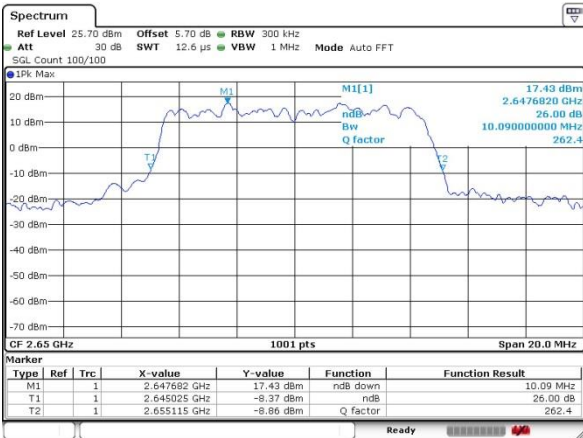

Highest Channel / 5MHz / QPSK

Date: 6 JUN 2017 11:05:09

Highest Channel / 5MHz / 16QAM

Date: 6 JUN 2017 11:05:36

LTE Band 41

Lowest Channel / 10MHz / QPSK

Date: 6 JUN 2017 11:56:21

Lowest Channel / 10MHz / 16QAM

Date: 6 JUN 2017 11:56:48

Middle Channel / 10MHz / QPSK

Date: 6 JUN 2017 11:59:00

Middle Channel / 10MHz / 16QAM

Date: 6 JUN 2017 11:58:35

Highest Channel / 10MHz / QPSK

Date: 6 JUN 2017 11:59:54

Highest Channel / 10MHz / 16QAM

Date: 6 JUN 2017 12:00:20

LTE Band 41

Lowest Channel / 15MHz / QPSK

Date: 6 JUN 2017 14:56:51

Lowest Channel / 15MHz / 16QAM

Date: 6 JUN 2017 14:57:22

Middle Channel / 15MHz / QPSK

Date: 6 JUN 2017 14:59:58