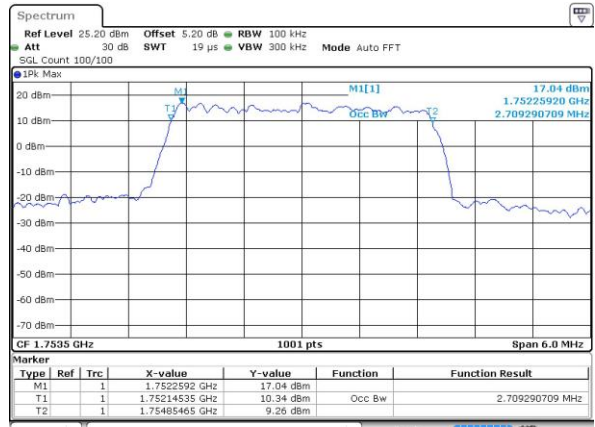

Date: 1 JUN 2017 20:33:29

Highest Channel / 1.4MHz / 16QAM

Date: 1 JUN 2017 20:33:40

LTE Band 4

Lowest Channel / 3MHz / QPSK

Date: 1 JUN 2017 20:40:38

Lowest Channel / 3MHz / 16QAM

Date: 1 JUN 2017 20:40:49

Middle Channel / 3MHz / QPSK

Date: 1 JUN 2017 20:47:48

Middle Channel / 3MHz / 16QAM

Date: 1 JUN 2017 20:47:59

Highest Channel / 3MHz / QPSK

Date: 1 JUN 2017 20:50:24

Highest Channel / 3MHz / 16QAM

Date: 1 JUN 2017 20:50:35

LTE Band 4

Lowest Channel / 5MHz / QPSK

Date: 1 JUN 2017 20:57:35

Lowest Channel / 5MHz / 16QAM

Date: 1 JUN 2017 20:57:46

Middle Channel / 5MHz / QPSK

Date: 1 JUN 2017 21:04:44

Middle Channel / 5MHz / 16QAM