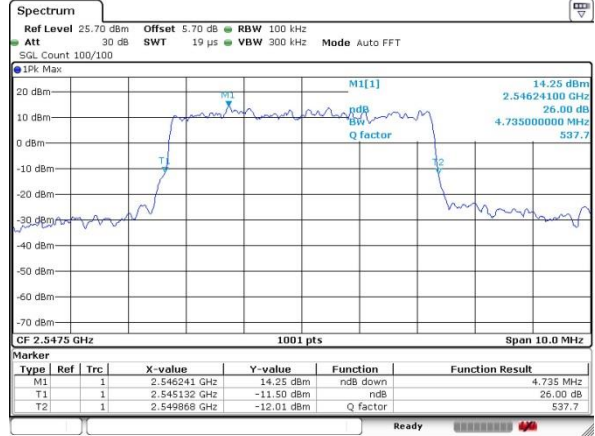

Lowest Channel / 5MHz / 16QAM

Date: 6 JUN 2017 11:03:13