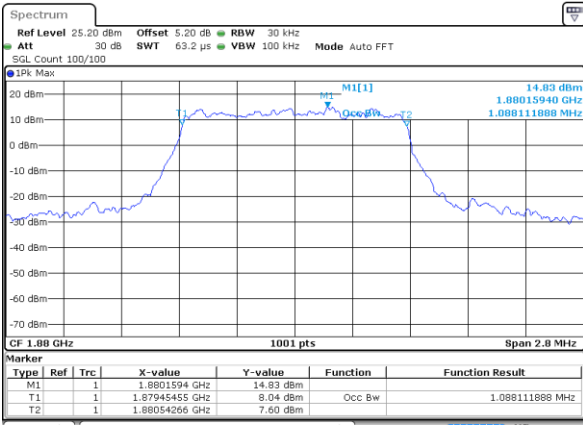

Mode	LTE Band 41 : 99%OBW(MHz)											
BW	1.4MHz		3MHz		5MHz		10MHz		15MHz		20MHz	
Mod.	QPSK	16QAM	QPSK	16QAM	QPSK	16QAM	QPSK	16QAM	QPSK	16QAM	QPSK	16QAM
Lowest CH					4.49	4.48	9.07	9.01	13.43	13.40	18.34	18.30
Middle CH					4.49	4.48	8.97	8.93	13.43	13.40	18.26	18.38
Highest CH					4.48	4.48	9.05	9.01	13.40	13.46	18.42	18.18

LTE Band 2

Lowest Channel / 1.4MHz / QPSK

Date: 1 JUN 2017 15:48:13

Lowest Channel / 1.4MHz / 16QAM

Date: 1 JUN 2017 15:48:23

Middle Channel / 1.4MHz / QPSK

Date: 1 JUN 2017 15:55:13

Middle Channel / 1.4MHz / 16QAM

Date: 1 JUN 2017 15:55:23

Highest Channel / 1.4MHz / QPSK

Date: 1 JUN 2017 15:57:43

Highest Channel / 1.4MHz / 16QAM

Date: 1 JUN 2017 15:57:53

LTE Band 2

Lowest Channel / 3MHz / QPSK

Date: 1 JUN 2017 17:51:06