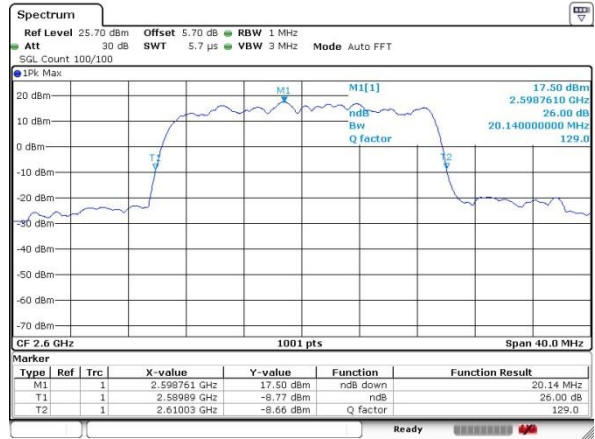

Date: 6 JUN 2017 16:20:58

Lowest Channel / 20MHz / 16QAM

Date: 6 JUN 2017 16:21:27

Middle Channel / 20MHz / QPSK

Date: 6 JUN 2017 16:22:17

Middle Channel / 20MHz / 16QAM

Date: 6 JUN 2017 16:21:56

Highest Channel / 20MHz / QPSK

Date: 6 JUN 2017 16:23:02

Highest Channel / 20MHz / 16QAM

Date: 6 JUN 2017 16:23:25

Occupied Bandwidth

Mode	LTE Band 2 : 99%OBW(MHz)											
	1.4MHz		3MHz		5MHz		10MHz		15MHz		20MHz	
Mod.	QPSK	16QAM	QPSK	16QAM	QPSK	16QAM	QPSK	16QAM	QPSK	16QAM	QPSK	16QAM
Lowest CH	1.09	1.09	2.73	2.71	4.50	4.51	9.03	9.01	13.43	13.46	18.14	18.22
Middle CH	1.09	1.09	2.71	2.71	4.53	4.48	9.05	8.99	13.37	13.37	18.22	18.30
Highest CH	1.09	1.09	2.71	2.72	4.49	4.49	9.05	8.97	13.43	13.46	18.26	18.38