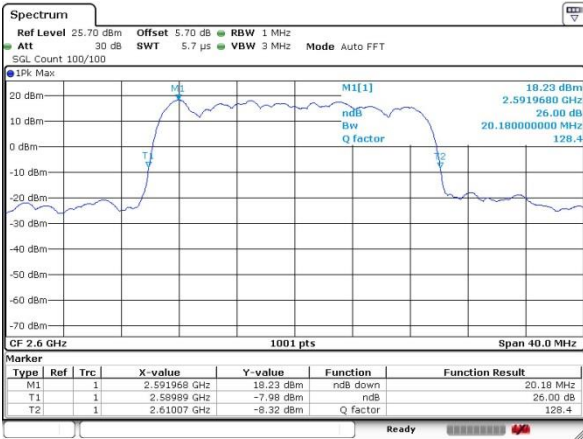

Middle Channel / 20MHz / QPSK

Date: 6 JUN 2017 16:22:17