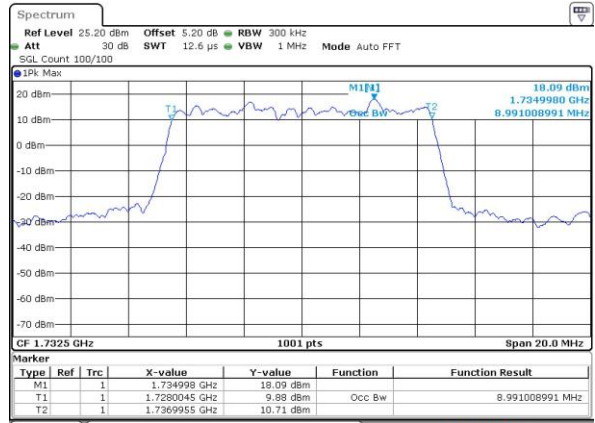

Date: 1 JUN 2017 21:04:55

Highest Channel / 5MHz / QPSK

Date: 1 JUN 2017 21:07:20

Highest Channel / 5MHz / 16QAM

Date: 1 JUN 2017 21:07:31

LTE Band 4

Lowest Channel / 10MHz / QPSK

Date: 1 JUN 2017 21:14:29

Lowest Channel / 10MHz / 16QAM

Date: 1 JUN 2017 21:14:40

Middle Channel / 10MHz / QPSK

Date: 1 JUN 2017 21:21:38

Middle Channel / 10MHz / 16QAM

Date: 1 JUN 2017 21:21:48

Highest Channel / 10MHz / QPSK

Date: 1 JUN 2017 21:24:14

Highest Channel / 10MHz / 16QAM

Date: 1 JUN 2017 21:24:25

LTE Band 4

Lowest Channel / 15MHz / QPSK

Date: 1 JUN 2017 21:31:24

Lowest Channel / 15MHz / 16QAM

Date: 1 JUN 2017 21:31:35

Middle Channel / 15MHz / QPSK