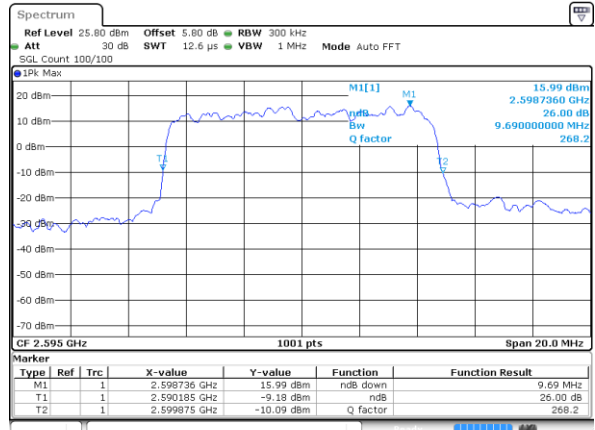

LTE Band 38

Lowest Channel / 10MHz / QPSK

Date: 5 JUN 2017 09:59:56

Lowest Channel / 10MHz / 16QAM

Date: 5 JUN 2017 09:59:23

Middle Channel / 10MHz / QPSK

Date: 5 JUN 2017 10:00:32

Middle Channel / 10MHz / 16QAM

Date: 5 JUN 2017 10:01:29

Highest Channel / 10MHz / QPSK

Date: 5 JUN 2017 10:02:48

Highest Channel / 10MHz / 16QAM

Date: 5 JUN 2017 10:02:07

LTE Band 38

Lowest Channel / 15MHz / QPSK

Date: 5 JUN 2017 10:06:06