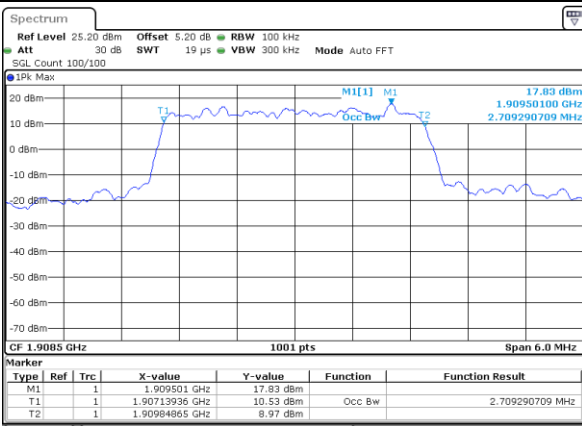

Date: 1 JUN 2017 15:55:23

Highest Channel / 1.4MHz / QPSK

Date: 1 JUN 2017 15:57:43

Highest Channel / 1.4MHz / 16QAM

Date: 1 JUN 2017 15:57:53

LTE Band 2

Lowest Channel / 3MHz / QPSK

Date: 1 JUN 2017 17:51:06

Lowest Channel / 3MHz / 16QAM

Date: 1 JUN 2017 16:04:52

Middle Channel / 3MHz / QPSK

Date: 1 JUN 2017 16:11:42

Middle Channel / 3MHz / 16QAM

Date: 1 JUN 2017 16:11:52

Highest Channel / 3MHz / QPSK

Date: 1 JUN 2017 16:14:11

Highest Channel / 3MHz / 16QAM

Date: 1 JUN 2017 16:14:21

LTE Band 2

Lowest Channel / 5MHz / QPSK

Date: 1 JUN 2017 16:21:11

Lowest Channel / 5MHz / 16QAM

Date: 1 JUN 2017 16:21:21

Middle Channel / 5MHz / QPSK