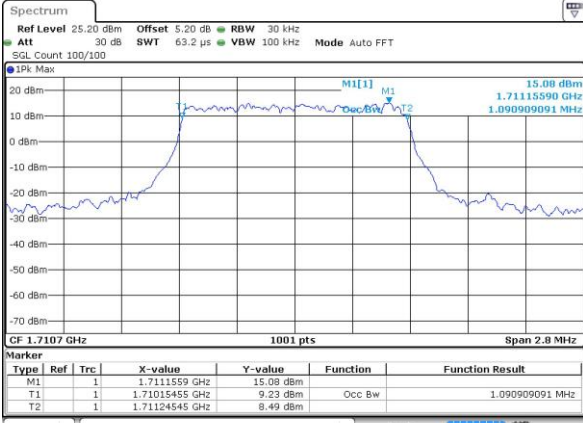

Date: 1 JUN 2017 17:03:48

LTE Band 2

Lowest Channel / 20MHz / QPSK

Date: 1 JUN 2017 17:10:38

Lowest Channel / 20MHz / 16QAM

Date: 1 JUN 2017 17:10:48

Middle Channel / 20MHz / QPSK

Date: 1 JUN 2017 17:17:37

Middle Channel / 20MHz / 16QAM

Date: 1 JUN 2017 17:17:47

Highest Channel / 20MHz / QPSK

Date: 1 JUN 2017 17:20:07

Highest Channel / 20MHz / 16QAM

Date: 1 JUN 2017 17:20:17

LTE Band 4

Lowest Channel / 1.4MHz / QPSK

Date: 1 JUN 2017 20:23:43

Lowest Channel / 1.4MHz / 16QAM

Date: 1 JUN 2017 20:23:54

Middle Channel / 1.4MHz / QPSK

Date: 1 JUN 2017 20:30:53

Middle Channel / 1.4MHz / 16QAM

Date: 1 JUN 2017 20:31:04

Highest Channel / 1.4MHz / QPSK

Date: 1 JUN 2017 20:33:29

Highest Channel / 1.4MHz / 16QAM

Date: 1 JUN 2017 20:33:40

LTE Band 4

Lowest Channel / 3MHz / QPSK

Date: 1 JUN 2017 20:40:38

Lowest Channel / 3MHz / 16QAM

Date: 1 JUN 2017 20:40:49