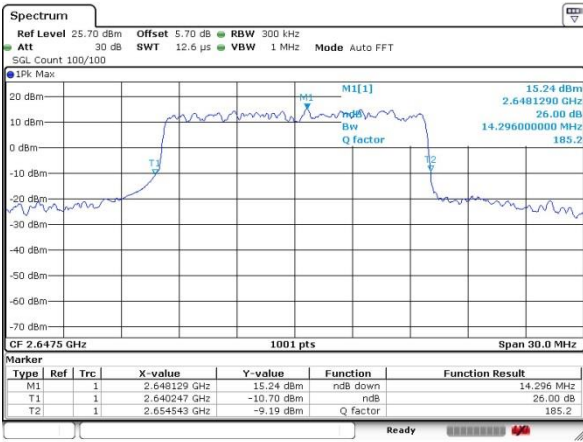

Date: 6 JUN 2017 12:00:20

LTE Band 41

Lowest Channel / 15MHz / QPSK

Date: 6 JUN 2017 14:56:51

Lowest Channel / 15MHz / 16QAM

Date: 6 JUN 2017 14:57:22

Middle Channel / 15MHz / QPSK

Date: 6 JUN 2017 14:59:58

Middle Channel / 15MHz / 16QAM

Date: 6 JUN 2017 14:58:23

Highest Channel / 15MHz / QPSK

Date: 6 JUN 2017 15:01:11

Highest Channel / 15MHz / 16QAM

Date: 6 JUN 2017 15:01:38

LTE Band 41

Lowest Channel / 20MHz / QPSK