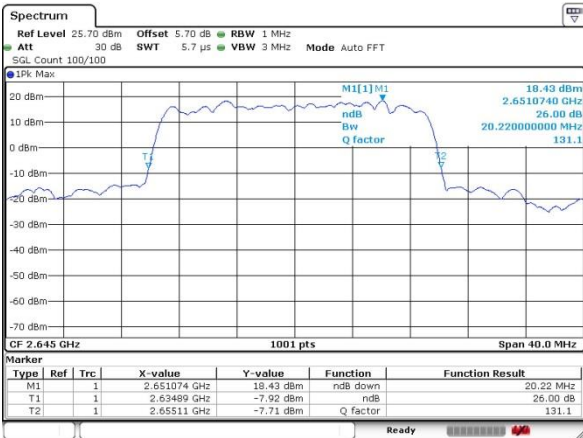

Middle Channel / 15MHz / 16QAM

Date: 6 JUN 2017 14:58:23

Highest Channel / 15MHz / QPSK

Date: 6 JUN 2017 15:01:11

Highest Channel / 15MHz / 16QAM

Date: 6 JUN 2017 15:01:38

LTE Band 41

Lowest Channel / 20MHz / QPSK

Date: 6 JUN 2017 16:20:58

Lowest Channel / 20MHz / 16QAM

Date: 6 JUN 2017 16:21:27

Middle Channel / 20MHz / QPSK

Date: 6 JUN 2017 16:22:17

Middle Channel / 20MHz / 16QAM

Date: 6 JUN 2017 16:21:56

Highest Channel / 20MHz / QPSK

Date: 6 JUN 2017 16:23:02

Highest Channel / 20MHz / 16QAM

Date: 6 JUN 2017 16:23:25

Occupied Bandwidth

Mode	LTE Band 2 : 99%OBW(MHz)											
	1.4MHz		3MHz		5MHz		10MHz		15MHz		20MHz	
Mod.	QPSK	16QAM	QPSK	16QAM	QPSK	16QAM	QPSK	16QAM	QPSK	16QAM	QPSK	16QAM
Lowest CH	1.09	1.09	2.73	2.71	4.50	4.51	9.03	9.01	13.43	13.46	18.14	18.22
Middle CH	1.09	1.09	2.71	2.71	4.53	4.48	9.05	8.99	13.37	13.37	18.22	18.30
Highest CH	1.09	1.09	2.71	2.72	4.49	4.49	9.05	8.97	13.43	13.46	18.26	18.38

Mode	LTE Band 4 : 99%OBW(MHz)											
	1.4MHz		3MHz		5MHz		10MHz		15MHz		20MHz	
Mod.	QPSK	16QAM	QPSK	16QAM	QPSK	16QAM	QPSK	16QAM	QPSK	16QAM	QPSK	16QAM
Lowest CH	1.09	1.10	2.71	2.73	4.48	4.49	8.97	9.07	13.37	13.43	18.38	18.10
Middle CH	1.09	1.10	2.71	2.75	4.49	4.50	8.99	8.99	13.46	13.46	18.26	18.30
Highest CH	1.09	1.10	2.71	2.71	4.48	4.50	9.03	9.01	13.46	13.43	18.22	18.26