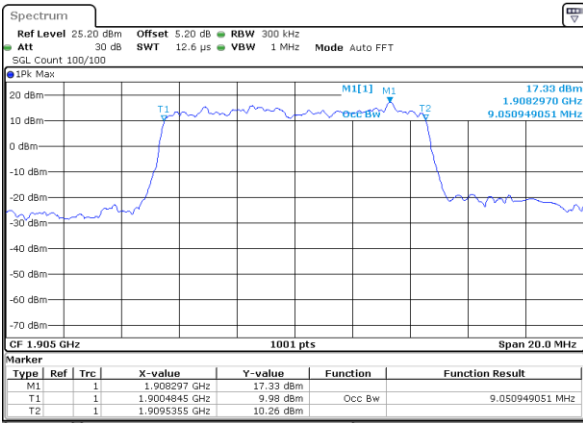

Date: 1 JUN 2017 16:28:11

Middle Channel / 5MHz / 16QAM

Date: 1 JUN 2017 16:28:21

Highest Channel / 5MHz / QPSK

Date: 1 JUN 2017 16:30:40

Highest Channel / 5MHz / 16QAM

Date: 1 JUN 2017 16:30:50

LTE Band 2

Lowest Channel / 10MHz / QPSK

Date: 1 JUN 2017 16:37:40

Lowest Channel / 10MHz / 16QAM

Date: 1 JUN 2017 16:37:50

Middle Channel / 10MHz / QPSK

Date: 1 JUN 2017 16:44:39

Middle Channel / 10MHz / 16QAM

Date: 1 JUN 2017 16:44:49

Highest Channel / 10MHz / QPSK

Date: 1 JUN 2017 16:47:09

Highest Channel / 10MHz / 16QAM

Date: 1 JUN 2017 16:47:19

LTE Band 2

Lowest Channel / 15MHz / QPSK

Date: 1 JUN 2017 16:54:09

Lowest Channel / 15MHz / 16QAM