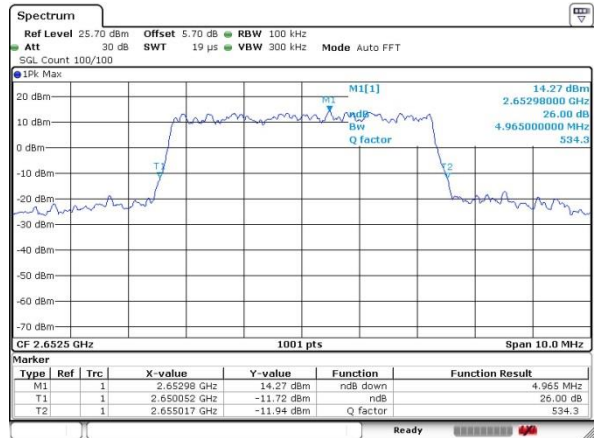

Date: 5 JUN 2017 10:12:55

Middle Channel / 20MHz / 16QAM

Date: 5 JUN 2017 10:13:38

Highest Channel / 20MHz / QPSK

Date: 5 JUN 2017 10:15:08

Highest Channel / 20MHz / 16QAM

Date: 5 JUN 2017 10:14:14

LTE Band 41

Lowest Channel / 5MHz / QPSK

Date: 6 JUN 2017 11:01:54

Lowest Channel / 5MHz / 16QAM

Date: 6 JUN 2017 11:03:13

Middle Channel / 5MHz / QPSK

Date: 6 JUN 2017 11:04:18

Middle Channel / 5MHz / 16QAM

Date: 6 JUN 2017 11:03:51

Highest Channel / 5MHz / QPSK

Date: 6 JUN 2017 11:05:09

Highest Channel / 5MHz / 16QAM

Date: 6 JUN 2017 11:05:36

LTE Band 41

Lowest Channel / 10MHz / QPSK

Date: 6 JUN 2017 11:56:21

Lowest Channel / 10MHz / 16QAM