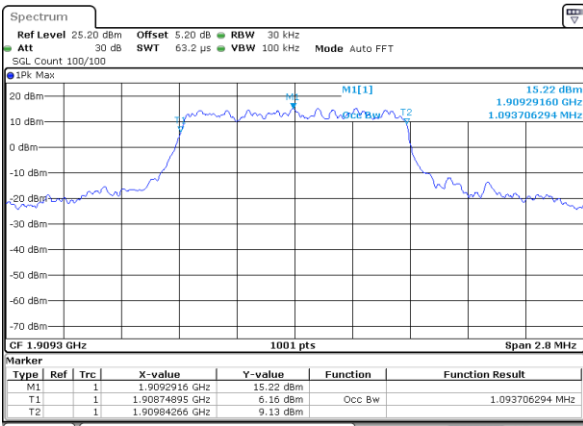

Mode	LTE Band 41 : 99%OBW(MHz)											
BW	1.4MHz		3MHz		5MHz		10MHz		15MHz		20MHz	
Mod.	QPSK	16QAM	QPSK	16QAM	QPSK	16QAM	QPSK	16QAM	QPSK	16QAM	QPSK	16QAM
Lowest CH					4.49	4.48	9.07	9.01	13.43	13.40	18.34	18.30
Middle CH					4.49	4.48	8.97	8.93	13.43	13.40	18.26	18.38
Highest CH					4.48	4.48	9.05	9.01	13.40	13.46	18.42	18.18

LTE Band 2

Lowest Channel / 1.4MHz / QPSK

Date: 1 JUN 2017 15:48:13

Lowest Channel / 1.4MHz / 16QAM

Date: 1 JUN 2017 15:48:23

Middle Channel / 1.4MHz / QPSK

Date: 1 JUN 2017 15:55:13

Middle Channel / 1.4MHz / 16QAM

Date: 1 JUN 2017 15:55:23

Highest Channel / 1.4MHz / QPSK

Date: 1 JUN 2017 15:57:43

Highest Channel / 1.4MHz / 16QAM

Date: 1 JUN 2017 15:57:53

LTE Band 2

Lowest Channel / 3MHz / QPSK

Date: 1 JUN 2017 17:51:06