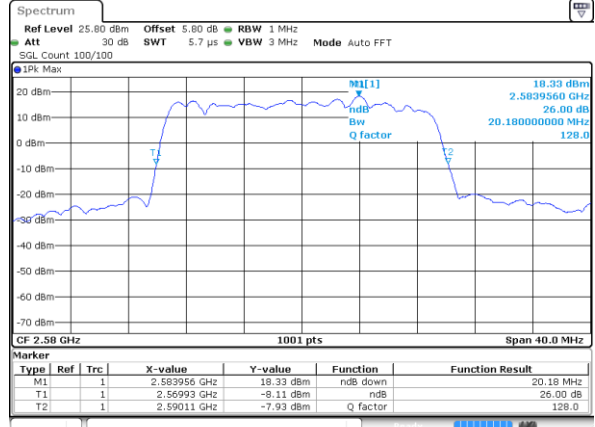

Highest Channel / 15MHz / 16QAM

Date: 5 JUN 2017 10:09:51

LTE Band 38

Lowest Channel / 20MHz / QPSK

Date: 5 JUN 2017 10:12:21

Lowest Channel / 20MHz / 16QAM

Date: 5 JUN 2017 10:11:24

Middle Channel / 20MHz / QPSK

Date: 5 JUN 2017 10:12:55

Middle Channel / 20MHz / 16QAM

Date: 5 JUN 2017 10:13:38

Highest Channel / 20MHz / QPSK

Date: 5 JUN 2017 10:15:08

Highest Channel / 20MHz / 16QAM

Date: 5 JUN 2017 10:14:14

LTE Band 41