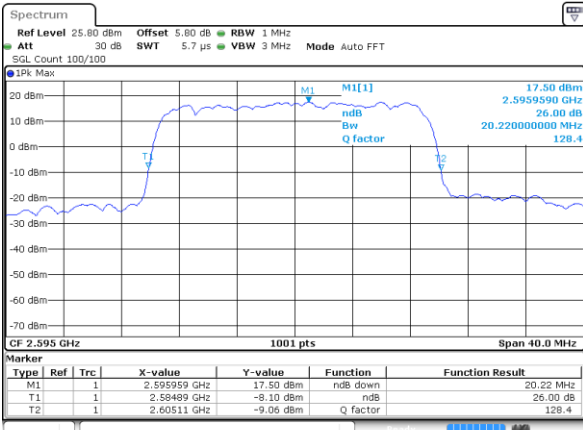

Highest Channel / 15MHz / 16QAM

Date: 5 JUN 2017 10:09:51

LTE Band 38

Lowest Channel / 20MHz / QPSK

Date: 5 JUN 2017 10:12:21

Lowest Channel / 20MHz / 16QAM

Date: 5 JUN 2017 10:11:24

Middle Channel / 20MHz / QPSK

Date: 5 JUN 2017 10:12:55

Middle Channel / 20MHz / 16QAM

Date: 5 JUN 2017 10:13:38

Highest Channel / 20MHz / QPSK

Date: 5 JUN 2017 10:15:08

Highest Channel / 20MHz / 16QAM

Date: 5 JUN 2017 10:14:14

LTE Band 41