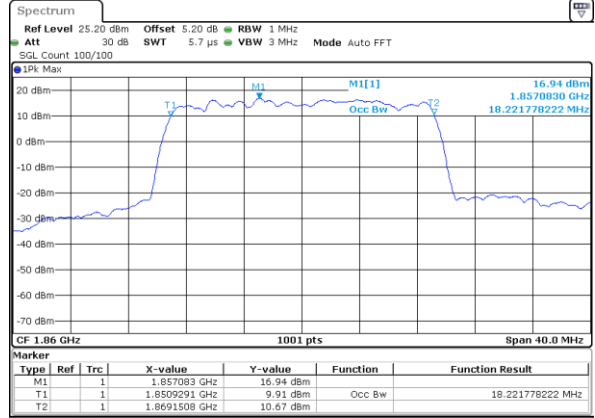

Date: 1 JUN 2017 17:03:48

LTE Band 2

Lowest Channel / 20MHz / QPSK

Date: 1 JUN 2017 17:10:38

Lowest Channel / 20MHz / 16QAM

Date: 1 JUN 2017 17:10:48

Middle Channel / 20MHz / QPSK

Date: 1 JUN 2017 17:17:37

Middle Channel / 20MHz / 16QAM

Date: 1 JUN 2017 17:17:47

Highest Channel / 20MHz / QPSK

Date: 1 JUN 2017 17:20:07

Highest Channel / 20MHz / 16QAM

Date: 1 JUN 2017 17:20:17

LTE Band 4

Lowest Channel / 1.4MHz / QPSK