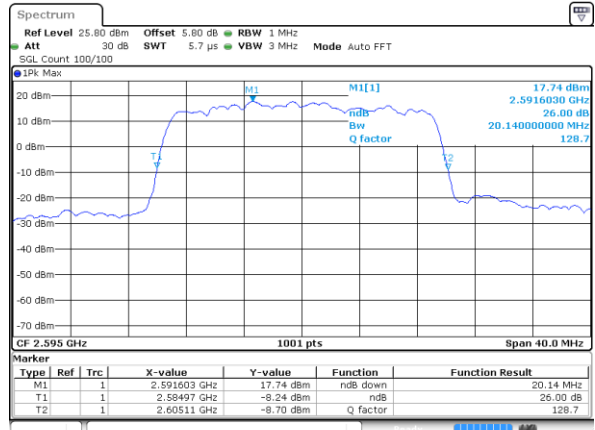

Highest Channel / 15MHz / 16QAM

Date: 5 JUN 2017 10:09:51

LTE Band 38

Lowest Channel / 20MHz / QPSK

Date: 5 JUN 2017 10:12:21

Lowest Channel / 20MHz / 16QAM

Date: 5 JUN 2017 10:11:24

Middle Channel / 20MHz / QPSK

Date: 5 JUN 2017 10:12:55

Middle Channel / 20MHz / 16QAM

Date: 5 JUN 2017 10:13:38

Highest Channel / 20MHz / QPSK

Date: 5 JUN 2017 10:15:08

Highest Channel / 20MHz / 16QAM

Date: 5 JUN 2017 10:14:14

LTE Band 41