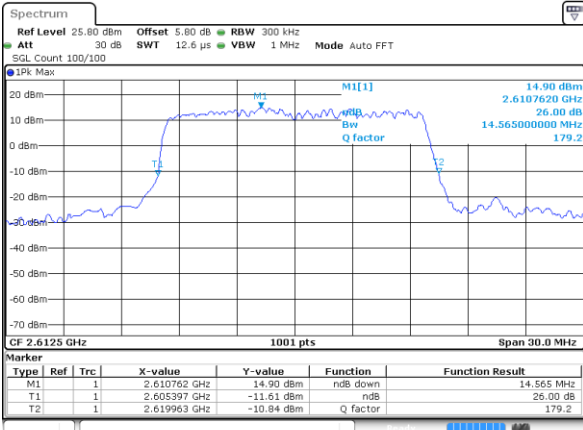

Lowest Channel / 15MHz / 16QAM

Date: 5 JUN 2017 10:07:14

Middle Channel / 15MHz / QPSK

Date: 5 JUN 2017 10:08:38

Middle Channel / 15MHz / 16QAM

Date: 5 JUN 2017 10:07:52

Highest Channel / 15MHz / QPSK

Date: 5 JUN 2017 10:09:15

Highest Channel / 15MHz / 16QAM

Date: 5 JUN 2017 10:09:51

LTE Band 38

Lowest Channel / 20MHz / QPSK

Date: 5 JUN 2017 10:12:21

Lowest Channel / 20MHz / 16QAM

Date: 5 JUN 2017 10:11:24

Middle Channel / 20MHz / QPSK