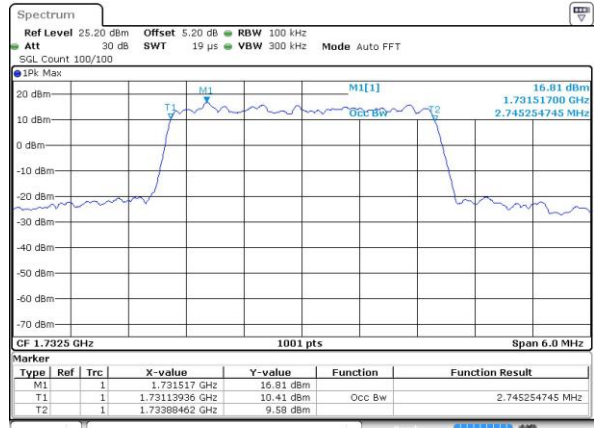

Middle Channel / 3MHz / 16QAM

Date: 1 JUN 2017 20:47:59