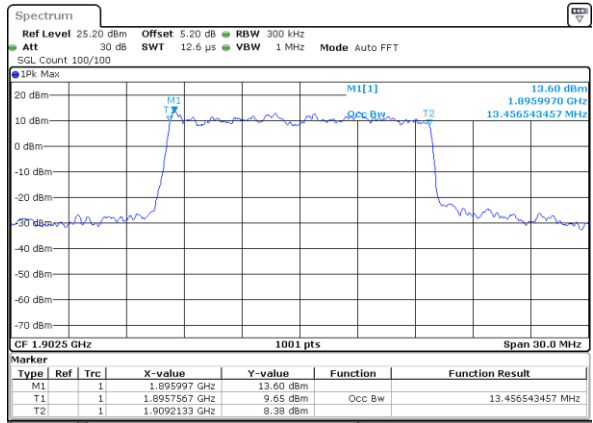

Highest Channel / 10MHz / QPSK

Date: 1 JUN 2017 16:47:09

Highest Channel / 10MHz / 16QAM

Date: 1 JUN 2017 16:47:19

LTE Band 2

Lowest Channel / 15MHz / QPSK

Date: 1 JUN 2017 16:54:09

Lowest Channel / 15MHz / 16QAM

Date: 1 JUN 2017 16:54:19

Middle Channel / 15MHz / QPSK

Date: 1 JUN 2017 17:01:08

Middle Channel / 15MHz / 16QAM

Date: 1 JUN 2017 17:01:18

Highest Channel / 15MHz / QPSK

Date: 1 JUN 2017 17:03:38

Highest Channel / 15MHz / 16QAM

Date: 1 JUN 2017 17:03:48

LTE Band 2

Lowest Channel / 20MHz / QPSK

Date: 1 JUN 2017 17:10:38

Lowest Channel / 20MHz / 16QAM

Date: 1 JUN 2017 17:10:48

Middle Channel / 20MHz / QPSK

Date: 1 JUN 2017 17:17:37

Middle Channel / 20MHz / 16QAM

Date: 1 JUN 2017 17:17:47

Highest Channel / 20MHz / QPSK

Date: 1 JUN 2017 17:20:07

Highest Channel / 20MHz / 16QAM

Date: 1 JUN 2017 17:20:17

LTE Band 4

Lowest Channel / 1.4MHz / QPSK