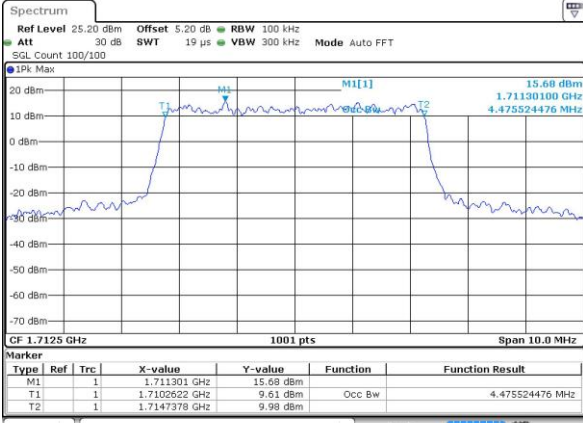

Date: 1 JUN 2017 20:33:29

Highest Channel / 1.4MHz / 16QAM

Date: 1 JUN 2017 20:33:40

LTE Band 4

Lowest Channel / 3MHz / QPSK

Date: 1 JUN 2017 20:40:38

Lowest Channel / 3MHz / 16QAM

Date: 1 JUN 2017 20:40:49

Middle Channel / 3MHz / QPSK

Date: 1 JUN 2017 20:47:48

Middle Channel / 3MHz / 16QAM

Date: 1 JUN 2017 20:47:59

Highest Channel / 3MHz / QPSK

Date: 1 JUN 2017 20:50:24

Highest Channel / 3MHz / 16QAM

Date: 1 JUN 2017 20:50:35

LTE Band 4

Lowest Channel / 5MHz / QPSK

Date: 1 JUN 2017 20:57:35

Lowest Channel / 5MHz / 16QAM

Date: 1 JUN 2017 20:57:46

Middle Channel / 5MHz / QPSK

Date: 1 JUN 2017 21:04:44

Middle Channel / 5MHz / 16QAM

Date: 1 JUN 2017 21:04:55

Highest Channel / 5MHz / QPSK

Date: 1 JUN 2017 21:07:20

Highest Channel / 5MHz / 16QAM

Date: 1 JUN 2017 21:07:31

LTE Band 4

Lowest Channel / 10MHz / QPSK

Date: 1 JUN 2017 21:14:29