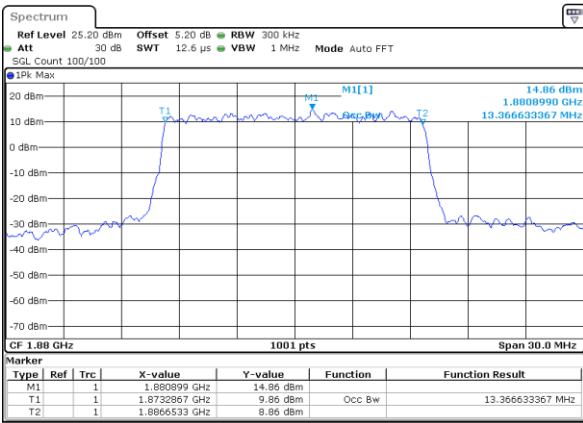

Highest Channel / 10MHz / QPSK

Date: 1 JUN 2017 16:47:09

Highest Channel / 10MHz / 16QAM

Date: 1 JUN 2017 16:47:19

LTE Band 2

Lowest Channel / 15MHz / QPSK

Date: 1 JUN 2017 16:54:09

Lowest Channel / 15MHz / 16QAM

Date: 1 JUN 2017 16:54:19

Middle Channel / 15MHz / QPSK

Date: 1 JUN 2017 17:01:08

Middle Channel / 15MHz / 16QAM

Date: 1 JUN 2017 17:01:18

Highest Channel / 15MHz / QPSK

Date: 1 JUN 2017 17:03:38

Highest Channel / 15MHz / 16QAM