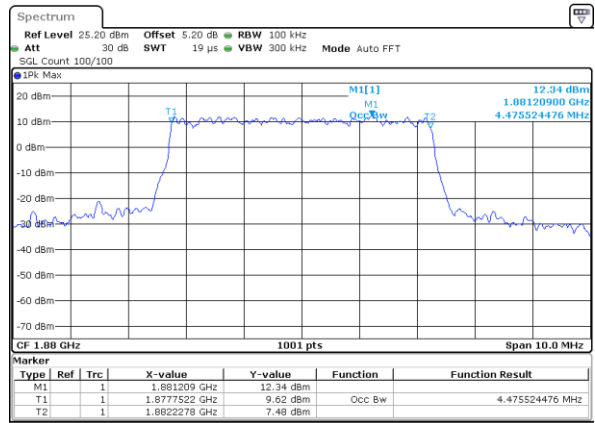

Date: 1 JUN 2017 15:55:23

Highest Channel / 1.4MHz / QPSK

Date: 1 JUN 2017 15:57:43

Highest Channel / 1.4MHz / 16QAM

Date: 1 JUN 2017 15:57:53

LTE Band 2

Lowest Channel / 3MHz / QPSK

Date: 1 JUN 2017 17:51:06

Lowest Channel / 3MHz / 16QAM

Date: 1 JUN 2017 16:04:52

Middle Channel / 3MHz / QPSK

Date: 1 JUN 2017 16:11:42

Middle Channel / 3MHz / 16QAM

Date: 1 JUN 2017 16:11:52

Highest Channel / 3MHz / QPSK

Date: 1 JUN 2017 16:14:11

Highest Channel / 3MHz / 16QAM

Date: 1 JUN 2017 16:14:21

LTE Band 2

Lowest Channel / 5MHz / QPSK

Date: 1 JUN 2017 16:21:11

Lowest Channel / 5MHz / 16QAM

Date: 1 JUN 2017 16:21:21

Middle Channel / 5MHz / QPSK

Date: 1 JUN 2017 16:28:11

Middle Channel / 5MHz / 16QAM

Date: 1 JUN 2017 16:28:21

Highest Channel / 5MHz / QPSK

Date: 1 JUN 2017 16:30:40

Highest Channel / 5MHz / 16QAM

Date: 1 JUN 2017 16:30:50

LTE Band 2