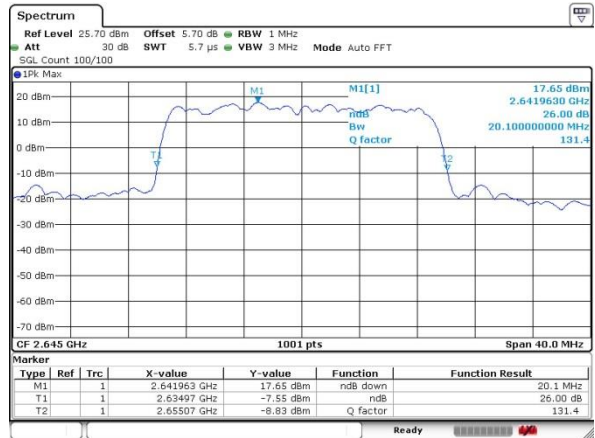

Highest Channel / 20MHz / 16QAM

Date: 6 JUN 2017 16:23:25