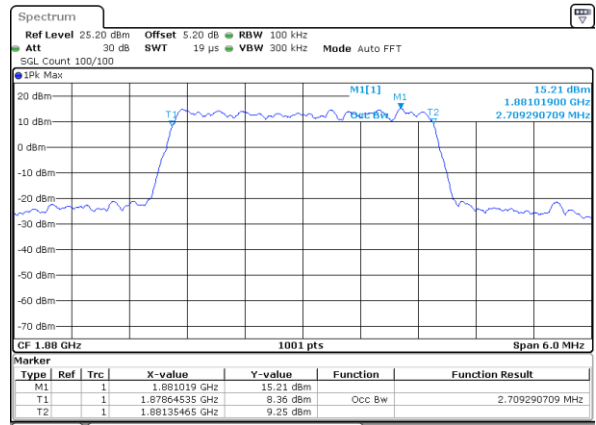

Date: 1 JUN 2017 15:55:23

Highest Channel / 1.4MHz / QPSK

Date: 1 JUN 2017 15:57:43

Highest Channel / 1.4MHz / 16QAM

Date: 1 JUN 2017 15:57:53

LTE Band 2

Lowest Channel / 3MHz / QPSK

Date: 1 JUN 2017 17:51:06

Lowest Channel / 3MHz / 16QAM

Date: 1 JUN 2017 16:04:52

Middle Channel / 3MHz / QPSK

Date: 1 JUN 2017 16:11:42

Middle Channel / 3MHz / 16QAM

Date: 1 JUN 2017 16:11:52

Highest Channel / 3MHz / QPSK

Date: 1 JUN 2017 16:14:11

Highest Channel / 3MHz / 16QAM

Date: 1 JUN 2017 16:14:21

LTE Band 2

Lowest Channel / 5MHz / QPSK

Date: 1 JUN 2017 16:21:11

Lowest Channel / 5MHz / 16QAM

Date: 1 JUN 2017 16:21:21

Middle Channel / 5MHz / QPSK