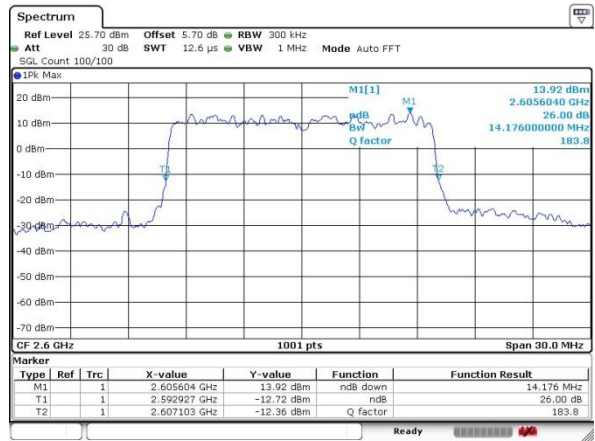

Date: 6 JUN 2017 12:00:20

LTE Band 41

Lowest Channel / 15MHz / QPSK

Date: 6 JUN 2017 14:56:51

Lowest Channel / 15MHz / 16QAM

Date: 6 JUN 2017 14:57:22

Middle Channel / 15MHz / QPSK

Date: 6 JUN 2017 14:59:58

Middle Channel / 15MHz / 16QAM

Date: 6 JUN 2017 14:58:23

Highest Channel / 15MHz / QPSK

Date: 6 JUN 2017 15:01:11

Highest Channel / 15MHz / 16QAM

Date: 6 JUN 2017 15:01:38

LTE Band 41

Lowest Channel / 20MHz / QPSK