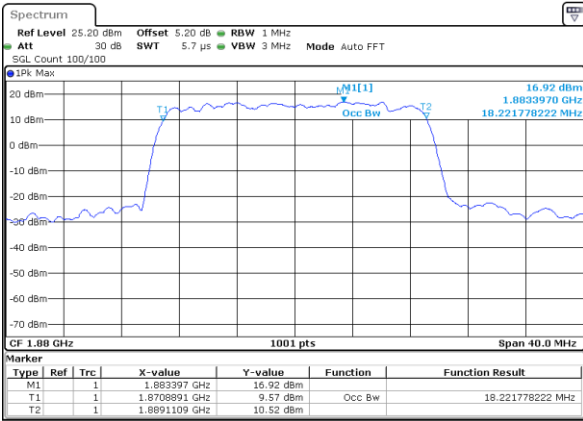

Highest Channel / 10MHz / QPSK

Date: 1 JUN 2017 16:47:09

Highest Channel / 10MHz / 16QAM

Date: 1 JUN 2017 16:47:19

LTE Band 2

Lowest Channel / 15MHz / QPSK

Date: 1 JUN 2017 16:54:09

Lowest Channel / 15MHz / 16QAM

Date: 1 JUN 2017 16:54:19

Middle Channel / 15MHz / QPSK

Date: 1 JUN 2017 17:01:08

Middle Channel / 15MHz / 16QAM

Date: 1 JUN 2017 17:01:18

Highest Channel / 15MHz / QPSK

Date: 1 JUN 2017 17:03:38

Highest Channel / 15MHz / 16QAM

Date: 1 JUN 2017 17:03:48

LTE Band 2

Lowest Channel / 20MHz / QPSK

Date: 1 JUN 2017 17:10:38

Lowest Channel / 20MHz / 16QAM

Date: 1 JUN 2017 17:10:48

Middle Channel / 20MHz / QPSK

Date: 1 JUN 2017 17:17:37

Middle Channel / 20MHz / 16QAM

Date: 1 JUN 2017 17:17:47

Highest Channel / 20MHz / QPSK

Date: 1 JUN 2017 17:20:07

Highest Channel / 20MHz / 16QAM

Date: 1 JUN 2017 17:20:17

LTE Band 4

Lowest Channel / 1.4MHz / QPSK