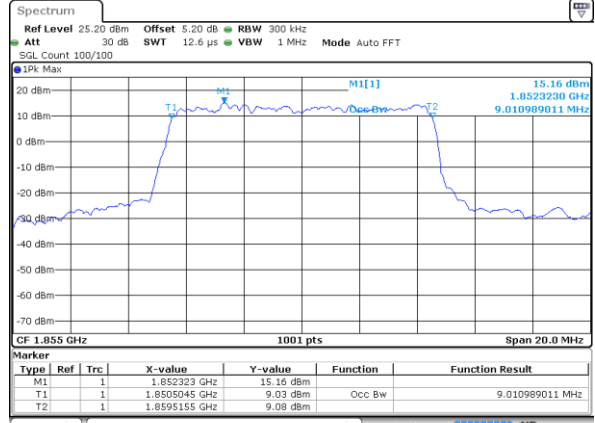

Highest Channel / 3MHz / 16QAM

Date: 1 JUN 2017 16:14:21

LTE Band 2

Lowest Channel / 5MHz / QPSK

Date: 1 JUN 2017 16:21:11

Lowest Channel / 5MHz / 16QAM

Date: 1 JUN 2017 16:21:21

Middle Channel / 5MHz / QPSK

Date: 1 JUN 2017 16:28:11

Middle Channel / 5MHz / 16QAM

Date: 1 JUN 2017 16:28:21

Highest Channel / 5MHz / QPSK

Date: 1 JUN 2017 16:30:40

Highest Channel / 5MHz / 16QAM

Date: 1 JUN 2017 16:30:50

LTE Band 2

Lowest Channel / 10MHz / QPSK

Date: 1 JUN 2017 16:37:40

Lowest Channel / 10MHz / 16QAM

Date: 1 JUN 2017 16:37:50

Middle Channel / 10MHz / QPSK

Date: 1 JUN 2017 16:44:39

Middle Channel / 10MHz / 16QAM

Date: 1 JUN 2017 16:44:49