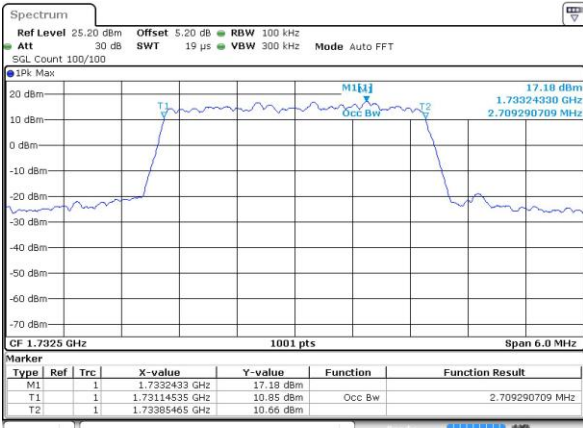

Middle Channel / 3MHz / QPSK

Date: 1 JUN 2017 20:47:48