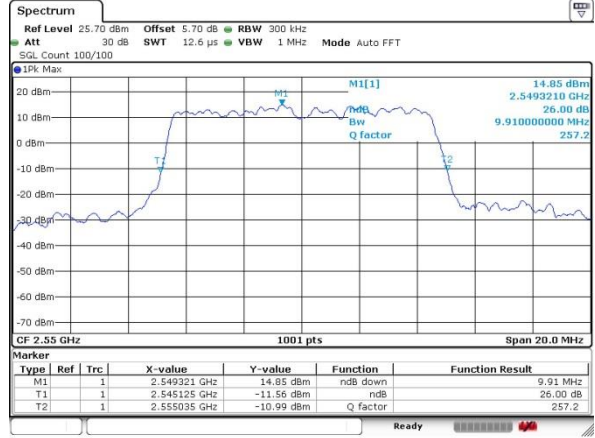

Highest Channel / 5MHz / QPSK

Date: 6 JUN 2017 11:05:09

Highest Channel / 5MHz / 16QAM

Date: 6 JUN 2017 11:05:36

LTE Band 41

Lowest Channel / 10MHz / QPSK

Date: 6 JUN 2017 11:56:21

Lowest Channel / 10MHz / 16QAM