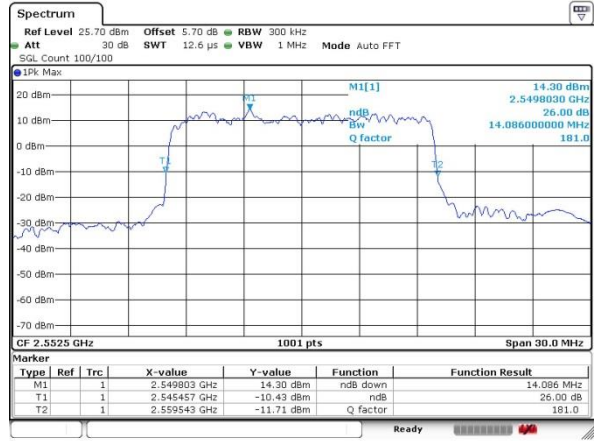

Date: 6 JUN 2017 12:00:20

LTE Band 41

Lowest Channel / 15MHz / QPSK

Date: 6 JUN 2017 14:56:51

Lowest Channel / 15MHz / 16QAM

Date: 6 JUN 2017 14:57:22

Middle Channel / 15MHz / QPSK

Date: 6 JUN 2017 14:59:58

Middle Channel / 15MHz / 16QAM

Date: 6 JUN 2017 14:58:23

Highest Channel / 15MHz / QPSK

Date: 6 JUN 2017 15:01:11

Highest Channel / 15MHz / 16QAM

Date: 6 JUN 2017 15:01:38

LTE Band 41

Lowest Channel / 20MHz / QPSK