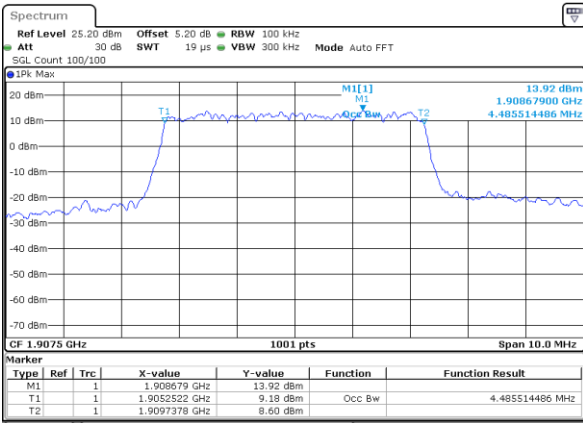

Highest Channel / 3MHz / 16QAM

Date: 1 JUN 2017 16:14:21

LTE Band 2

Lowest Channel / 5MHz / QPSK

Date: 1 JUN 2017 16:21:11

Lowest Channel / 5MHz / 16QAM

Date: 1 JUN 2017 16:21:21

Middle Channel / 5MHz / QPSK

Date: 1 JUN 2017 16:28:11

Middle Channel / 5MHz / 16QAM

Date: 1 JUN 2017 16:28:21

Highest Channel / 5MHz / QPSK

Date: 1 JUN 2017 16:30:40

Highest Channel / 5MHz / 16QAM

Date: 1 JUN 2017 16:30:50

LTE Band 2