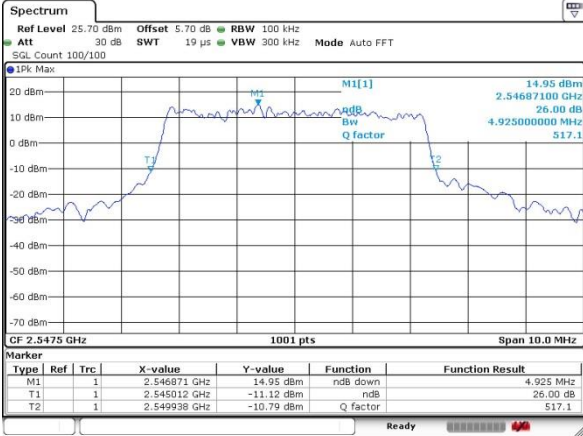

LTE Band 41

Lowest Channel / 5MHz / QPSK

Date: 6 JUN 2017 11:01:54