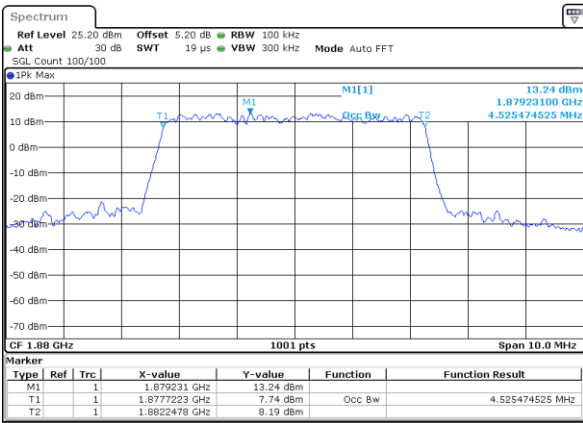

Highest Channel / 3MHz / 16QAM

Date: 1 JUN 2017 16:14:21

LTE Band 2

Lowest Channel / 5MHz / QPSK

Date: 1 JUN 2017 16:21:11

Lowest Channel / 5MHz / 16QAM

Date: 1 JUN 2017 16:21:21

Middle Channel / 5MHz / QPSK

Date: 1 JUN 2017 16:28:11

Middle Channel / 5MHz / 16QAM

Date: 1 JUN 2017 16:28:21

Highest Channel / 5MHz / QPSK

Date: 1 JUN 2017 16:30:40

Highest Channel / 5MHz / 16QAM

Date: 1 JUN 2017 16:30:50

LTE Band 2