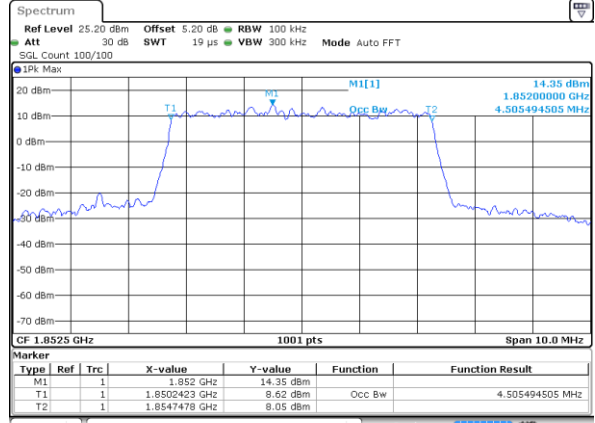

Highest Channel / 3MHz / 16QAM

Date: 1 JUN 2017 16:14:21

LTE Band 2

Lowest Channel / 5MHz / QPSK

Date: 1 JUN 2017 16:21:11

Lowest Channel / 5MHz / 16QAM

Date: 1 JUN 2017 16:21:21

Middle Channel / 5MHz / QPSK

Date: 1 JUN 2017 16:28:11

Middle Channel / 5MHz / 16QAM

Date: 1 JUN 2017 16:28:21

Highest Channel / 5MHz / QPSK

Date: 1 JUN 2017 16:30:40

Highest Channel / 5MHz / 16QAM

Date: 1 JUN 2017 16:30:50

LTE Band 2