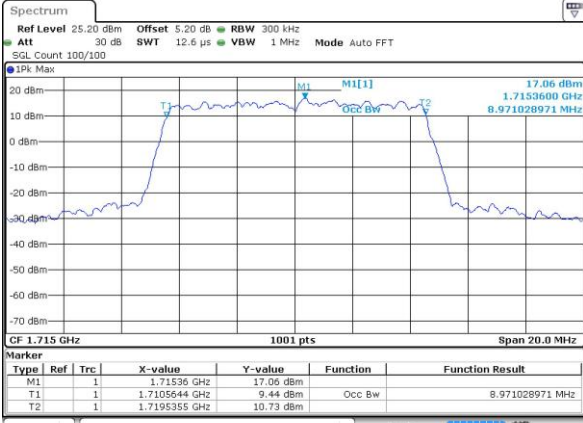

LTE Band 4

Lowest Channel / 5MHz / QPSK

Date: 1 JUN 2017 20:57:35

Lowest Channel / 5MHz / 16QAM

Date: 1 JUN 2017 20:57:46

Middle Channel / 5MHz / QPSK

Date: 1 JUN 2017 21:04:44

Middle Channel / 5MHz / 16QAM

Date: 1 JUN 2017 21:04:55

Highest Channel / 5MHz / QPSK

Date: 1 JUN 2017 21:07:20

Highest Channel / 5MHz / 16QAM

Date: 1 JUN 2017 21:07:31

LTE Band 4

Lowest Channel / 10MHz / QPSK

Date: 1 JUN 2017 21:14:29

Lowest Channel / 10MHz / 16QAM

Date: 1 JUN 2017 21:14:40

Middle Channel / 10MHz / QPSK

Date: 1 JUN 2017 21:21:38

Middle Channel / 10MHz / 16QAM

Date: 1 JUN 2017 21:21:48

Highest Channel / 10MHz / QPSK

Date: 1 JUN 2017 21:24:14