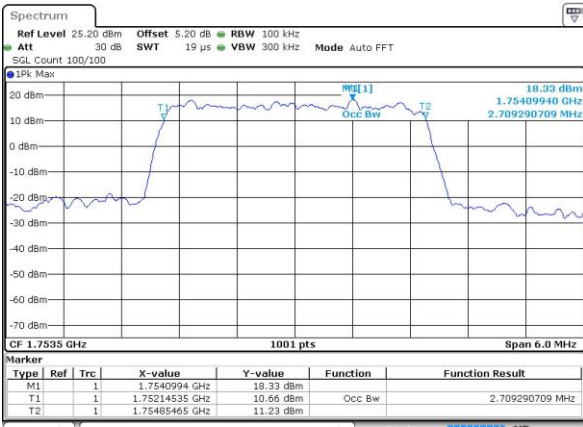

Date: 1 JUN 2017 20:33:29

Highest Channel / 1.4MHz / 16QAM

Date: 1 JUN 2017 20:33:40

LTE Band 4

Lowest Channel / 3MHz / QPSK

Date: 1 JUN 2017 20:40:38

Lowest Channel / 3MHz / 16QAM

Date: 1 JUN 2017 20:40:49

Middle Channel / 3MHz / QPSK

Date: 1 JUN 2017 20:47:48

Middle Channel / 3MHz / 16QAM

Date: 1 JUN 2017 20:47:59

Highest Channel / 3MHz / QPSK

Date: 1 JUN 2017 20:50:24

Highest Channel / 3MHz / 16QAM

Date: 1 JUN 2017 20:50:35

LTE Band 4

Lowest Channel / 5MHz / QPSK

Date: 1 JUN 2017 20:57:35

Lowest Channel / 5MHz / 16QAM

Date: 1 JUN 2017 20:57:46

Middle Channel / 5MHz / QPSK

Date: 1 JUN 2017 21:04:44

Middle Channel / 5MHz / 16QAM