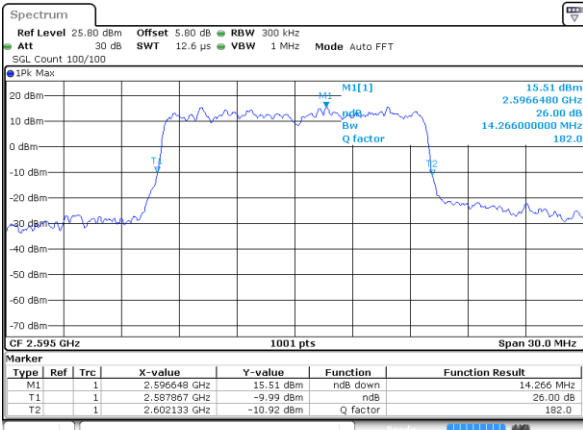

Middle Channel / 15MHz / QPSK

Date: 5 JUN 2017 10:08:38