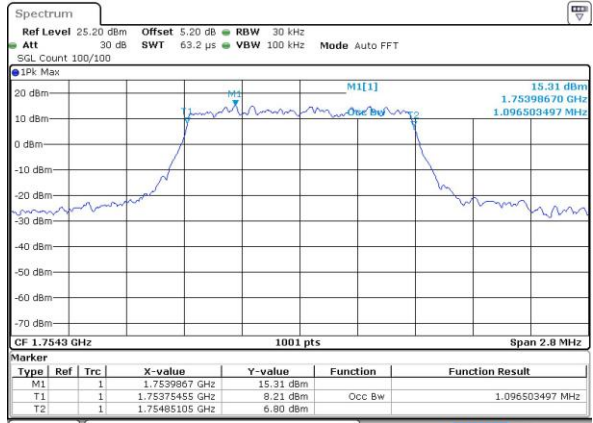

Middle Channel / 20MHz / 16QAM

Date: 1 JUN 2017 17:17:47

Highest Channel / 20MHz / QPSK

Date: 1 JUN 2017 17:20:07

Highest Channel / 20MHz / 16QAM

Date: 1 JUN 2017 17:20:17

LTE Band 4

Lowest Channel / 1.4MHz / QPSK

Date: 1 JUN 2017 20:23:43

Lowest Channel / 1.4MHz / 16QAM

Date: 1 JUN 2017 20:23:54

Middle Channel / 1.4MHz / QPSK

Date: 1 JUN 2017 20:30:53

Middle Channel / 1.4MHz / 16QAM

Date: 1 JUN 2017 20:31:04

Highest Channel / 1.4MHz / QPSK

Date: 1 JUN 2017 20:33:29

Highest Channel / 1.4MHz / 16QAM

Date: 1 JUN 2017 20:33:40

LTE Band 4

Lowest Channel / 3MHz / QPSK

Date: 1 JUN 2017 20:40:38

Lowest Channel / 3MHz / 16QAM

Date: 1 JUN 2017 20:40:49