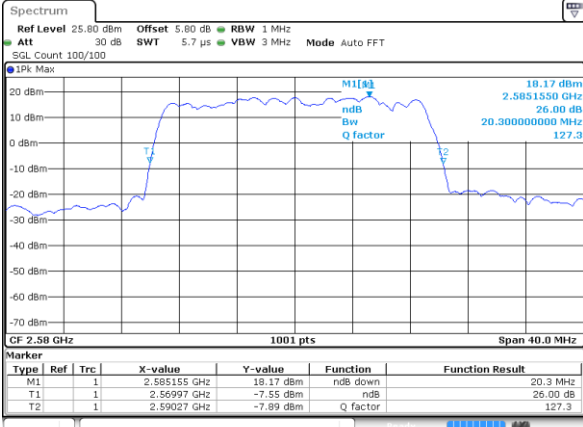

Highest Channel / 15MHz / 16QAM

Date: 5 JUN 2017 10:09:51

LTE Band 38

Lowest Channel / 20MHz / QPSK

Date: 5 JUN 2017 10:12:21

Lowest Channel / 20MHz / 16QAM

Date: 5 JUN 2017 10:11:24

Middle Channel / 20MHz / QPSK

Date: 5 JUN 2017 10:12:55

Middle Channel / 20MHz / 16QAM

Date: 5 JUN 2017 10:13:38

Highest Channel / 20MHz / QPSK

Date: 5 JUN 2017 10:15:08

Highest Channel / 20MHz / 16QAM

Date: 5 JUN 2017 10:14:14

LTE Band 41