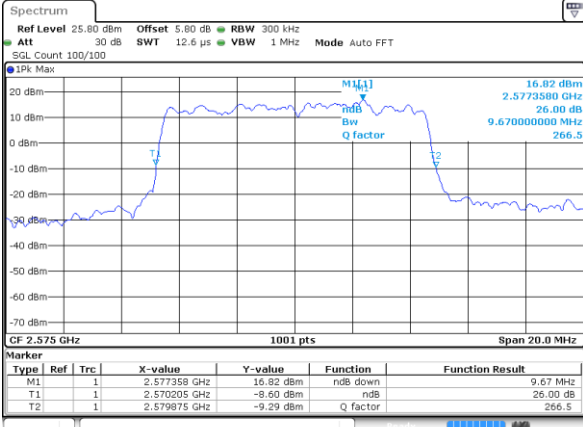

LTE Band 38

Lowest Channel / 10MHz / QPSK

Date: 5 JUN 2017 09:59:56

Lowest Channel / 10MHz / 16QAM

Date: 5 JUN 2017 09:59:23

Middle Channel / 10MHz / QPSK

Date: 5 JUN 2017 10:00:32

Middle Channel / 10MHz / 16QAM

Date: 5 JUN 2017 10:01:29

Highest Channel / 10MHz / QPSK

Date: 5 JUN 2017 10:02:48

Highest Channel / 10MHz / 16QAM

Date: 5 JUN 2017 10:02:07

LTE Band 38

Lowest Channel / 15MHz / QPSK

Date: 5 JUN 2017 10:06:06