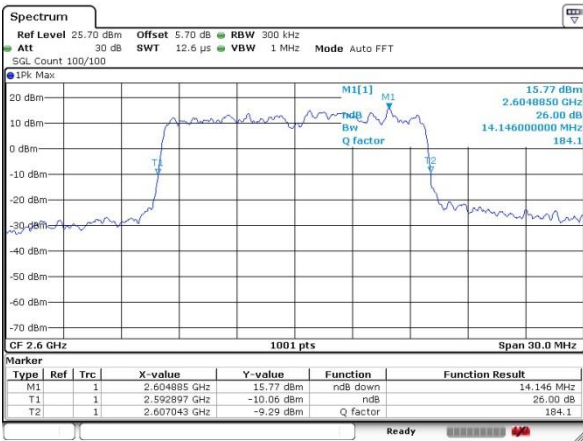

Date: 6 JUN 2017 12:00:20

LTE Band 41

Lowest Channel / 15MHz / QPSK

Date: 6 JUN 2017 14:56:51

Lowest Channel / 15MHz / 16QAM

Date: 6 JUN 2017 14:57:22

Middle Channel / 15MHz / QPSK

Date: 6 JUN 2017 14:59:58

Middle Channel / 15MHz / 16QAM

Date: 6 JUN 2017 14:58:23

Highest Channel / 15MHz / QPSK

Date: 6 JUN 2017 15:01:11

Highest Channel / 15MHz / 16QAM

Date: 6 JUN 2017 15:01:38

LTE Band 41

Lowest Channel / 20MHz / QPSK