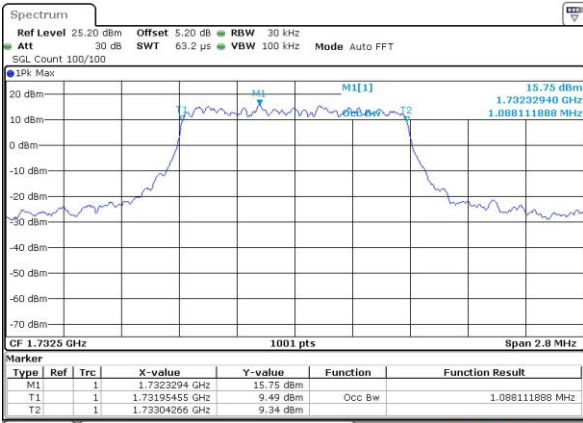

Date: 1 JUN 2017 17:03:48

LTE Band 2

Lowest Channel / 20MHz / QPSK

Date: 1 JUN 2017 17:10:38

Lowest Channel / 20MHz / 16QAM

Date: 1 JUN 2017 17:10:48

Middle Channel / 20MHz / QPSK

Date: 1 JUN 2017 17:17:37

Middle Channel / 20MHz / 16QAM

Date: 1 JUN 2017 17:17:47

Highest Channel / 20MHz / QPSK

Date: 1 JUN 2017 17:20:07

Highest Channel / 20MHz / 16QAM

Date: 1 JUN 2017 17:20:17

LTE Band 4

Lowest Channel / 1.4MHz / QPSK

Date: 1 JUN 2017 20:23:43

Lowest Channel / 1.4MHz / 16QAM

Date: 1 JUN 2017 20:23:54

Middle Channel / 1.4MHz / QPSK

Date: 1 JUN 2017 20:30:53

Middle Channel / 1.4MHz / 16QAM

Date: 1 JUN 2017 20:31:04

Highest Channel / 1.4MHz / QPSK

Date: 1 JUN 2017 20:33:29

Highest Channel / 1.4MHz / 16QAM

Date: 1 JUN 2017 20:33:40

LTE Band 4

Lowest Channel / 3MHz / QPSK

Date: 1 JUN 2017 20:40:38

Lowest Channel / 3MHz / 16QAM

Date: 1 JUN 2017 20:40:49