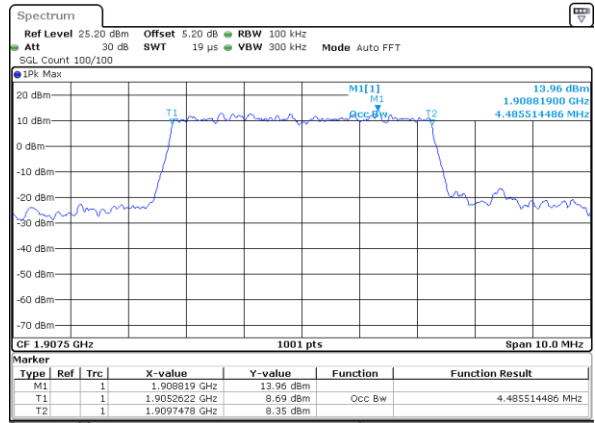

Highest Channel / 3MHz / 16QAM

Date: 1 JUN 2017 16:14:21

LTE Band 2

Lowest Channel / 5MHz / QPSK

Date: 1 JUN 2017 16:21:11

Lowest Channel / 5MHz / 16QAM

Date: 1 JUN 2017 16:21:21

Middle Channel / 5MHz / QPSK

Date: 1 JUN 2017 16:28:11

Middle Channel / 5MHz / 16QAM

Date: 1 JUN 2017 16:28:21

Highest Channel / 5MHz / QPSK

Date: 1 JUN 2017 16:30:40

Highest Channel / 5MHz / 16QAM

Date: 1 JUN 2017 16:30:50

LTE Band 2

Lowest Channel / 10MHz / QPSK

Date: 1 JUN 2017 16:37:40

Lowest Channel / 10MHz / 16QAM

Date: 1 JUN 2017 16:37:50

Middle Channel / 10MHz / QPSK

Date: 1 JUN 2017 16:44:39

Middle Channel / 10MHz / 16QAM

Date: 1 JUN 2017 16:44:49