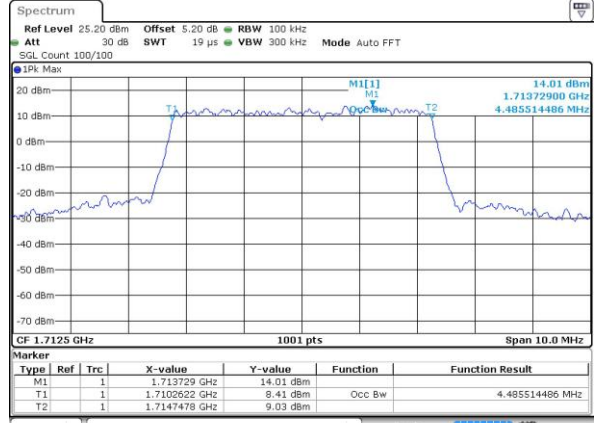

Date: 1 JUN 2017 20:33:29

Highest Channel / 1.4MHz / 16QAM

Date: 1 JUN 2017 20:33:40

LTE Band 4

Lowest Channel / 3MHz / QPSK

Date: 1 JUN 2017 20:40:38

Lowest Channel / 3MHz / 16QAM

Date: 1 JUN 2017 20:40:49

Middle Channel / 3MHz / QPSK

Date: 1 JUN 2017 20:47:48

Middle Channel / 3MHz / 16QAM

Date: 1 JUN 2017 20:47:59

Highest Channel / 3MHz / QPSK

Date: 1 JUN 2017 20:50:24

Highest Channel / 3MHz / 16QAM

Date: 1 JUN 2017 20:50:35

LTE Band 4

Lowest Channel / 5MHz / QPSK

Date: 1 JUN 2017 20:57:35

Lowest Channel / 5MHz / 16QAM

Date: 1 JUN 2017 20:57:46

Middle Channel / 5MHz / QPSK

Date: 1 JUN 2017 21:04:44

Middle Channel / 5MHz / 16QAM