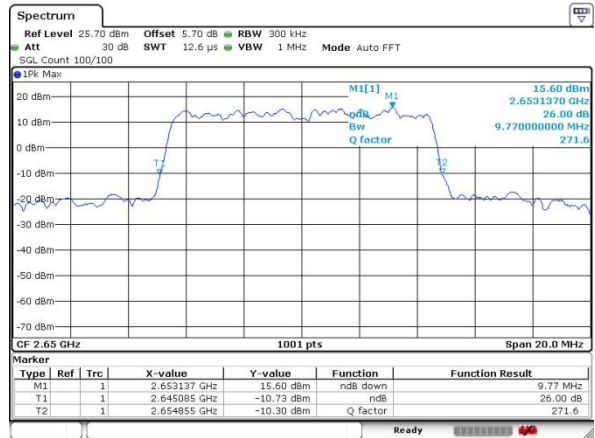

Date: 6 JUN 2017 11:56:48

Middle Channel / 10MHz / QPSK

Date: 6 JUN 2017 11:59:00

Middle Channel / 10MHz / 16QAM

Date: 6 JUN 2017 11:58:35

Highest Channel / 10MHz / QPSK

Date: 6 JUN 2017 11:59:54

Highest Channel / 10MHz / 16QAM