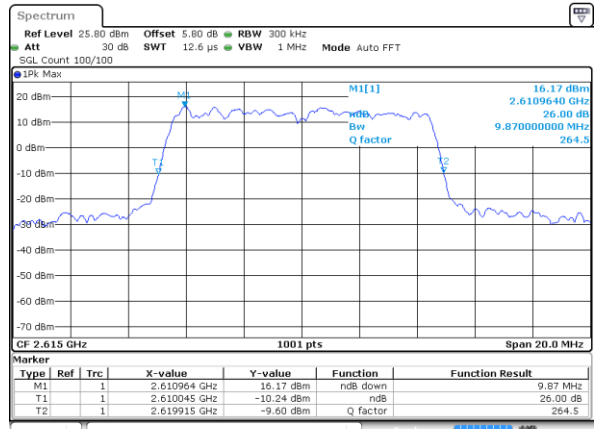

LTE Band 38

Lowest Channel / 10MHz / QPSK

Date: 5 JUN 2017 09:59:56

Lowest Channel / 10MHz / 16QAM

Date: 5 JUN 2017 09:59:23

Middle Channel / 10MHz / QPSK

Date: 5 JUN 2017 10:00:32

Middle Channel / 10MHz / 16QAM

Date: 5 JUN 2017 10:01:29

Highest Channel / 10MHz / QPSK

Date: 5 JUN 2017 10:02:48

Highest Channel / 10MHz / 16QAM

Date: 5 JUN 2017 10:02:07

LTE Band 38

Lowest Channel / 15MHz / QPSK

Date: 5 JUN 2017 10:06:06