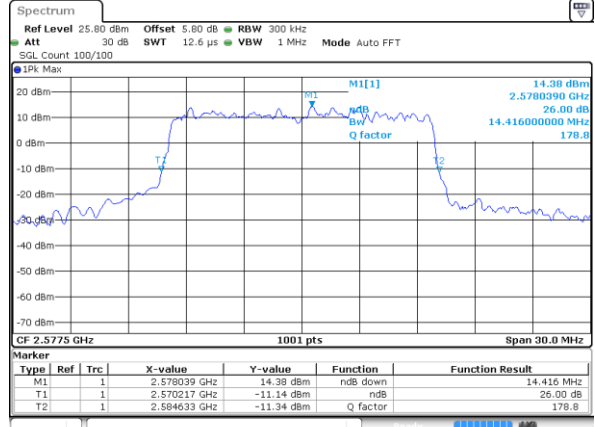

Lowest Channel / 15MHz / 16QAM

Date: 5 JUN 2017 10:07:14