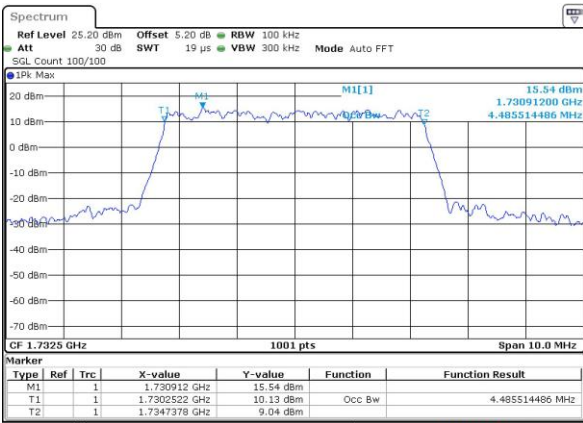

LTE Band 4

Lowest Channel / 5MHz / QPSK

Date: 1 JUN 2017 20:57:35

Lowest Channel / 5MHz / 16QAM

Date: 1 JUN 2017 20:57:46

Middle Channel / 5MHz / QPSK

Date: 1 JUN 2017 21:04:44

Middle Channel / 5MHz / 16QAM

Date: 1 JUN 2017 21:04:55

Highest Channel / 5MHz / QPSK

Date: 1 JUN 2017 21:07:20

Highest Channel / 5MHz / 16QAM

Date: 1 JUN 2017 21:07:31

LTE Band 4

Lowest Channel / 10MHz / QPSK

Date: 1 JUN 2017 21:14:29