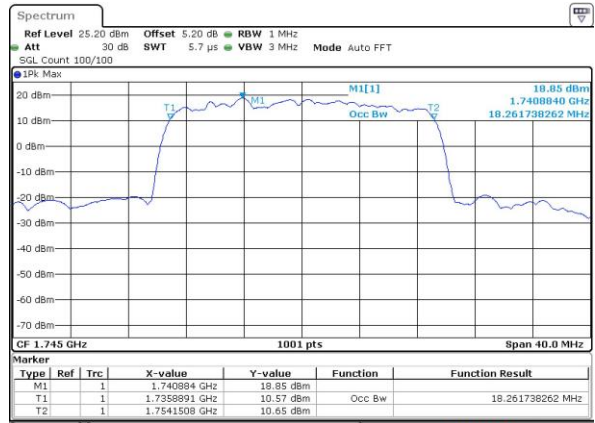

Highest Channel / 10MHz / 16QAM

Date: 1 JUN 2017 21:24:25

LTE Band 4

Lowest Channel / 15MHz / QPSK

Date: 1 JUN 2017 21:31:24

Lowest Channel / 15MHz / 16QAM

Date: 1 JUN 2017 21:31:35

Middle Channel / 15MHz / QPSK

Date: 1 JUN 2017 21:38:36

Middle Channel / 15MHz / 16QAM

Date: 1 JUN 2017 21:38:47

Highest Channel / 15MHz / QPSK

Date: 1 JUN 2017 21:41:14

Highest Channel / 15MHz / 16QAM

Date: 1 JUN 2017 21:41:26

LTE Band 4

Lowest Channel / 20MHz / QPSK

Date: 1 JUN 2017 21:48:29

Lowest Channel / 20MHz / 16QAM

Date: 1 JUN 2017 21:48:40

Middle Channel / 20MHz / QPSK

Date: 1 JUN 2017 21:55:39

Middle Channel / 20MHz / 16QAM

Date: 1 JUN 2017 21:55:50

Highest Channel / 20MHz / QPSK

Date: 1 JUN 2017 21:58:15

Highest Channel / 20MHz / 16QAM

Date: 1 JUN 2017 21:58:26