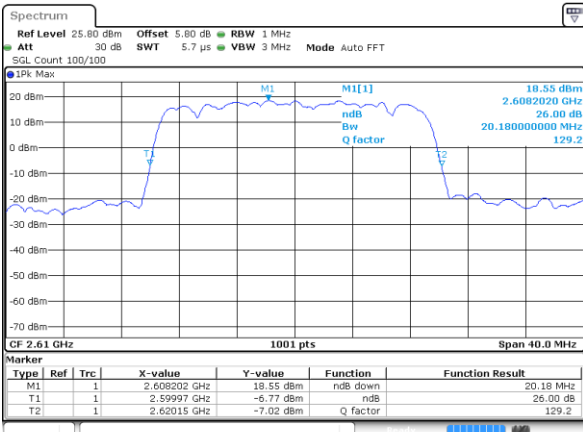

Highest Channel / 15MHz / 16QAM

Date: 5 JUN 2017 10:09:51

LTE Band 38

Lowest Channel / 20MHz / QPSK

Date: 5 JUN 2017 10:12:21

Lowest Channel / 20MHz / 16QAM

Date: 5 JUN 2017 10:11:24

Middle Channel / 20MHz / QPSK

Date: 5 JUN 2017 10:12:55

Middle Channel / 20MHz / 16QAM

Date: 5 JUN 2017 10:13:38

Highest Channel / 20MHz / QPSK

Date: 5 JUN 2017 10:15:08

Highest Channel / 20MHz / 16QAM

Date: 5 JUN 2017 10:14:14

LTE Band 41