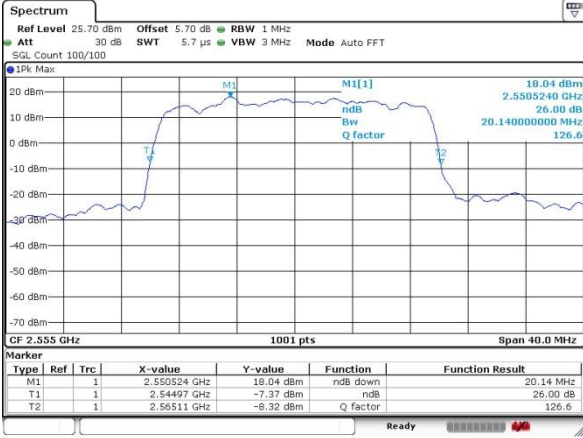

Middle Channel / 15MHz / 16QAM

Date: 6 JUN 2017 14:58:23

Highest Channel / 15MHz / QPSK

Date: 6 JUN 2017 15:01:11

Highest Channel / 15MHz / 16QAM

Date: 6 JUN 2017 15:01:38

LTE Band 41

Lowest Channel / 20MHz / QPSK