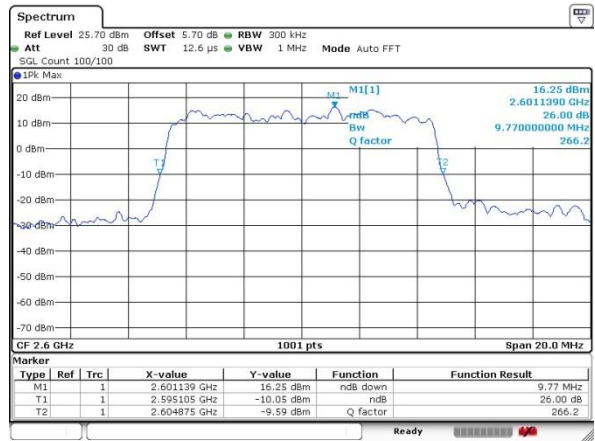

Middle Channel / 10MHz / 16QAM

Date: 6 JUN 2017 11:58:35