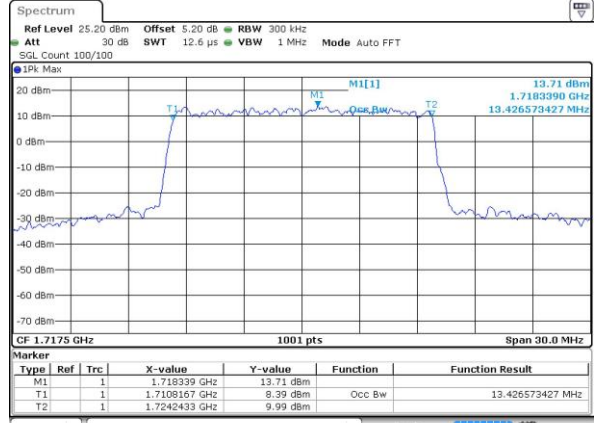

Highest Channel / 10MHz / 16QAM

Date: 1 JUN 2017 21:24:25

LTE Band 4

Lowest Channel / 15MHz / QPSK

Date: 1 JUN 2017 21:31:24

Lowest Channel / 15MHz / 16QAM

Date: 1 JUN 2017 21:31:35

Middle Channel / 15MHz / QPSK

Date: 1 JUN 2017 21:38:36

Middle Channel / 15MHz / 16QAM

Date: 1 JUN 2017 21:38:47

Highest Channel / 15MHz / QPSK

Date: 1 JUN 2017 21:41:14

Highest Channel / 15MHz / 16QAM

Date: 1 JUN 2017 21:41:26

LTE Band 4