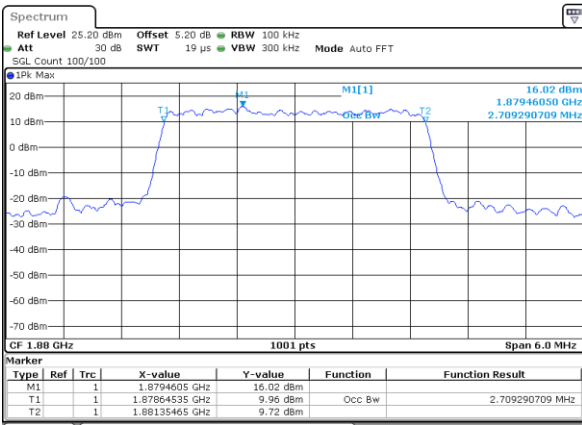

Date: 1 JUN 2017 15:55:23

Highest Channel / 1.4MHz / QPSK

Date: 1 JUN 2017 15:57:43

Highest Channel / 1.4MHz / 16QAM

Date: 1 JUN 2017 15:57:53

LTE Band 2

Lowest Channel / 3MHz / QPSK

Date: 1 JUN 2017 17:51:06

Lowest Channel / 3MHz / 16QAM

Date: 1 JUN 2017 16:04:52

Middle Channel / 3MHz / QPSK

Date: 1 JUN 2017 16:11:42

Middle Channel / 3MHz / 16QAM

Date: 1 JUN 2017 16:11:52

Highest Channel / 3MHz / QPSK

Date: 1 JUN 2017 16:14:11