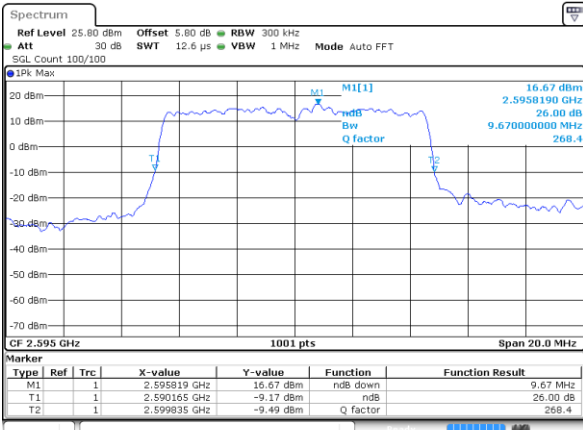

LTE Band 38

Lowest Channel / 10MHz / QPSK

Date: 5 JUN 2017 09:59:56

Lowest Channel / 10MHz / 16QAM

Date: 5 JUN 2017 09:59:23

Middle Channel / 10MHz / QPSK

Date: 5 JUN 2017 10:00:32

Middle Channel / 10MHz / 16QAM

Date: 5 JUN 2017 10:01:29

Highest Channel / 10MHz / QPSK

Date: 5 JUN 2017 10:02:48

Highest Channel / 10MHz / 16QAM

Date: 5 JUN 2017 10:02:07

LTE Band 38

Lowest Channel / 15MHz / QPSK

Date: 5 JUN 2017 10:06:06