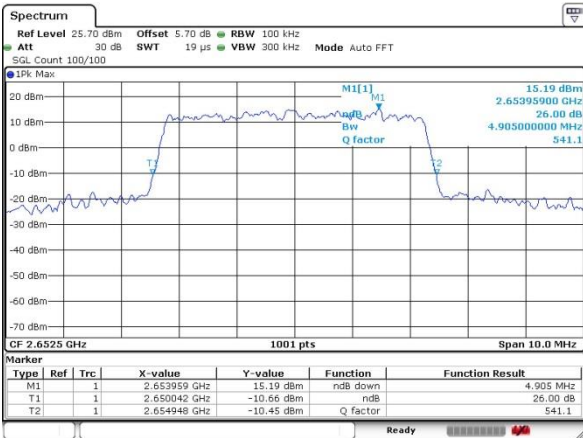

Lowest Channel / 5MHz / QPSK

Date: 6 JUN 2017 11:01:54

Lowest Channel / 5MHz / 16QAM

Date: 6 JUN 2017 11:03:13

Middle Channel / 5MHz / QPSK

Date: 6 JUN 2017 11:04:18

Middle Channel / 5MHz / 16QAM

Date: 6 JUN 2017 11:03:51

Highest Channel / 5MHz / QPSK

Date: 6 JUN 2017 11:05:09

Highest Channel / 5MHz / 16QAM

Date: 6 JUN 2017 11:05:36

LTE Band 41

Lowest Channel / 10MHz / QPSK

Date: 6 JUN 2017 11:56:21

Lowest Channel / 10MHz / 16QAM