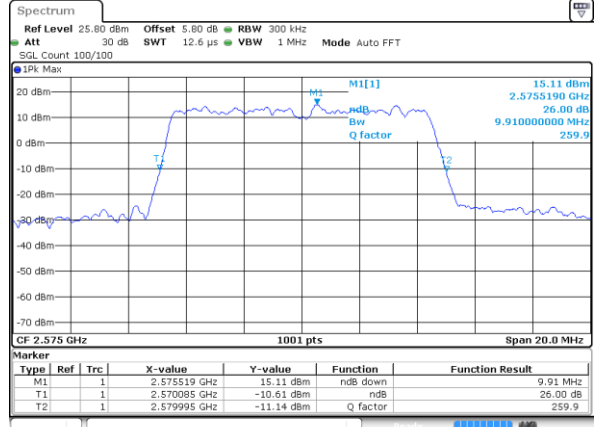

LTE Band 38

Lowest Channel / 10MHz / QPSK

Date: 5 JUN 2017 09:59:56

Lowest Channel / 10MHz / 16QAM

Date: 5 JUN 2017 09:59:23

Middle Channel / 10MHz / QPSK

Date: 5 JUN 2017 10:00:32

Middle Channel / 10MHz / 16QAM

Date: 5 JUN 2017 10:01:29

Highest Channel / 10MHz / QPSK

Date: 5 JUN 2017 10:02:48

Highest Channel / 10MHz / 16QAM

Date: 5 JUN 2017 10:02:07

LTE Band 38

Lowest Channel / 15MHz / QPSK

Date: 5 JUN 2017 10:06:06