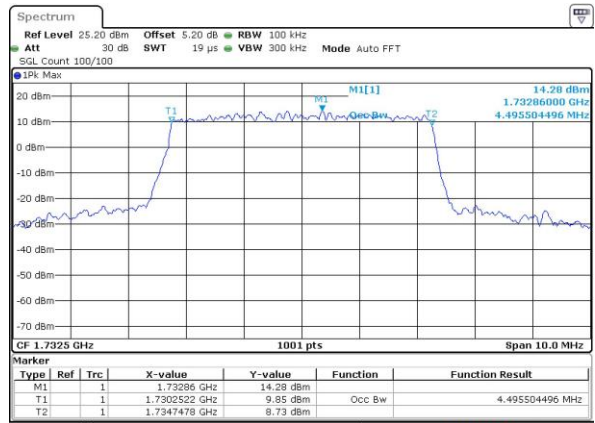

LTE Band 4

Lowest Channel / 5MHz / QPSK

Date: 1 JUN 2017 20:57:35

Lowest Channel / 5MHz / 16QAM

Date: 1 JUN 2017 20:57:46

Middle Channel / 5MHz / QPSK

Date: 1 JUN 2017 21:04:44

Middle Channel / 5MHz / 16QAM

Date: 1 JUN 2017 21:04:55

Highest Channel / 5MHz / QPSK

Date: 1 JUN 2017 21:07:20

Highest Channel / 5MHz / 16QAM

Date: 1 JUN 2017 21:07:31

LTE Band 4

Lowest Channel / 10MHz / QPSK

Date: 1 JUN 2017 21:14:29