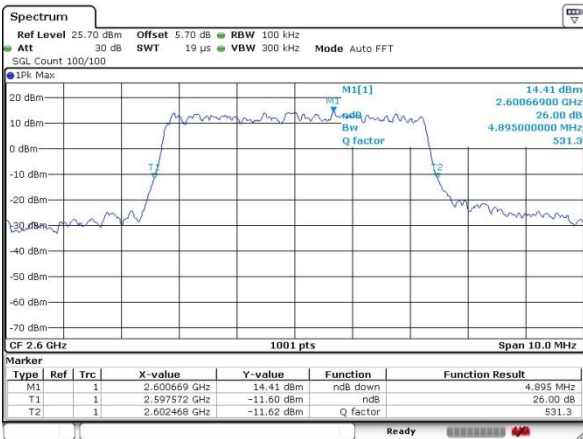

Lowest Channel / 5MHz / QPSK

Date: 6 JUN 2017 11:01:54

Lowest Channel / 5MHz / 16QAM

Date: 6 JUN 2017 11:03:13

Middle Channel / 5MHz / QPSK

Date: 6 JUN 2017 11:04:18

Middle Channel / 5MHz / 16QAM

Date: 6 JUN 2017 11:03:51

Highest Channel / 5MHz / QPSK

Date: 6 JUN 2017 11:05:09

Highest Channel / 5MHz / 16QAM

Date: 6 JUN 2017 11:05:36

LTE Band 41

Lowest Channel / 10MHz / QPSK

Date: 6 JUN 2017 11:56:21

Lowest Channel / 10MHz / 16QAM