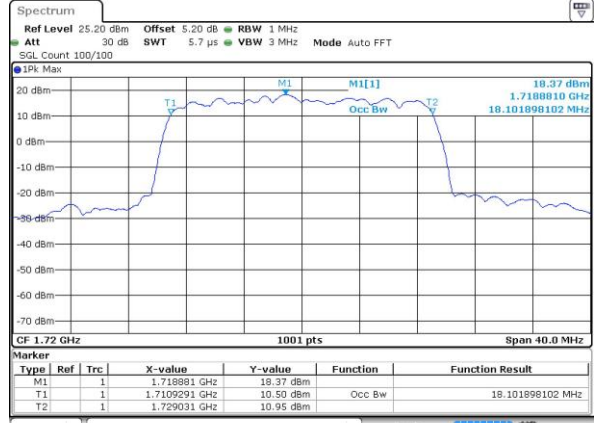

Highest Channel / 10MHz / 16QAM

Date: 1 JUN 2017 21:24:25

LTE Band 4

Lowest Channel / 15MHz / QPSK

Date: 1 JUN 2017 21:31:24

Lowest Channel / 15MHz / 16QAM

Date: 1 JUN 2017 21:31:35

Middle Channel / 15MHz / QPSK

Date: 1 JUN 2017 21:38:36

Middle Channel / 15MHz / 16QAM

Date: 1 JUN 2017 21:38:47

Highest Channel / 15MHz / QPSK

Date: 1 JUN 2017 21:41:14

Highest Channel / 15MHz / 16QAM

Date: 1 JUN 2017 21:41:26

LTE Band 4

Lowest Channel / 20MHz / QPSK

Date: 1 JUN 2017 21:48:29

Lowest Channel / 20MHz / 16QAM

Date: 1 JUN 2017 21:48:40

Middle Channel / 20MHz / QPSK

Date: 1 JUN 2017 21:55:39

Middle Channel / 20MHz / 16QAM

Date: 1 JUN 2017 21:55:50