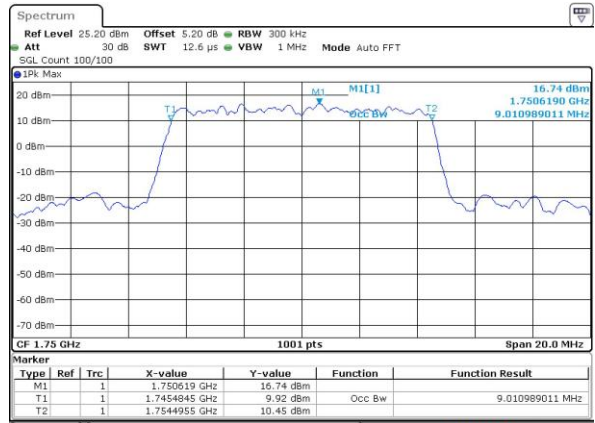

Date: 1 JUN 2017 21:04:55

Highest Channel / 5MHz / QPSK

Date: 1 JUN 2017 21:07:20

Highest Channel / 5MHz / 16QAM

Date: 1 JUN 2017 21:07:31

LTE Band 4

Lowest Channel / 10MHz / QPSK

Date: 1 JUN 2017 21:14:29

Lowest Channel / 10MHz / 16QAM

Date: 1 JUN 2017 21:14:40

Middle Channel / 10MHz / QPSK

Date: 1 JUN 2017 21:21:38

Middle Channel / 10MHz / 16QAM

Date: 1 JUN 2017 21:21:48

Highest Channel / 10MHz / QPSK

Date: 1 JUN 2017 21:24:14

Highest Channel / 10MHz / 16QAM

Date: 1 JUN 2017 21:24:25

LTE Band 4

Lowest Channel / 15MHz / QPSK

Date: 1 JUN 2017 21:31:24

Lowest Channel / 15MHz / 16QAM

Date: 1 JUN 2017 21:31:35

Middle Channel / 15MHz / QPSK