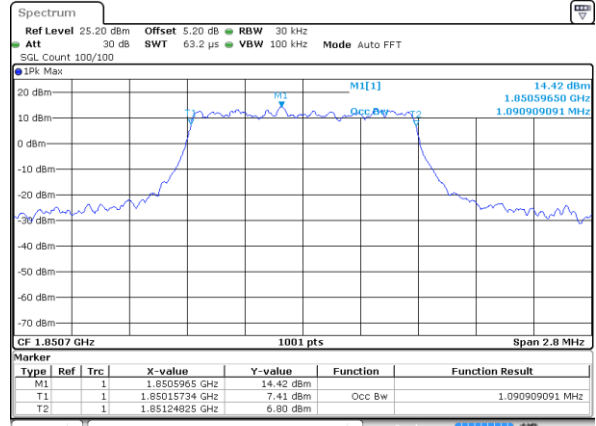

Mode	LTE Band 38 : 99%OBW(MHz)											
BW	1.4MHz		3MHz		5MHz		10MHz		15MHz		20MHz	
Mod.	QPSK	16QAM	QPSK	16QAM	QPSK	16QAM	QPSK	16QAM	QPSK	16QAM	QPSK	16QAM
Lowest CH	-	-	-	-	4.52	4.50	9.03	8.99	13.40	13.40	18.22	18.46
Middle CH	-	-	-	-	4.49	4.49	8.93	9.03	13.40	13.40	18.30	18.30
Highest CH	-	-	-	-	4.51	4.51	9.05	9.05	13.37	13.49	18.34	18.26

Mode	LTE Band 41 : 99%OBW(MHz)											
BW	1.4MHz		3MHz		5MHz		10MHz		15MHz		20MHz	
Mod.	QPSK	16QAM	QPSK	16QAM	QPSK	16QAM	QPSK	16QAM	QPSK	16QAM	QPSK	16QAM
Lowest CH					4.49	4.48	9.07	9.01	13.43	13.40	18.34	18.30
Middle CH					4.49	4.48	8.97	8.93	13.43	13.40	18.26	18.38
Highest CH					4.48	4.48	9.05	9.01	13.40	13.46	18.42	18.18

LTE Band 2

Lowest Channel / 1.4MHz / QPSK

Date: 1 JUN 2017 15:48:13

Lowest Channel / 1.4MHz / 16QAM

Date: 1 JUN 2017 15:48:23

Middle Channel / 1.4MHz / QPSK

Date: 1 JUN 2017 15:55:13

Middle Channel / 1.4MHz / 16QAM

Date: 1 JUN 2017 15:55:23

Highest Channel / 1.4MHz / QPSK

Date: 1 JUN 2017 15:57:43

Highest Channel / 1.4MHz / 16QAM

Date: 1 JUN 2017 15:57:53

LTE Band 2

Lowest Channel / 3MHz / QPSK

Date: 1 JUN 2017 17:51:06