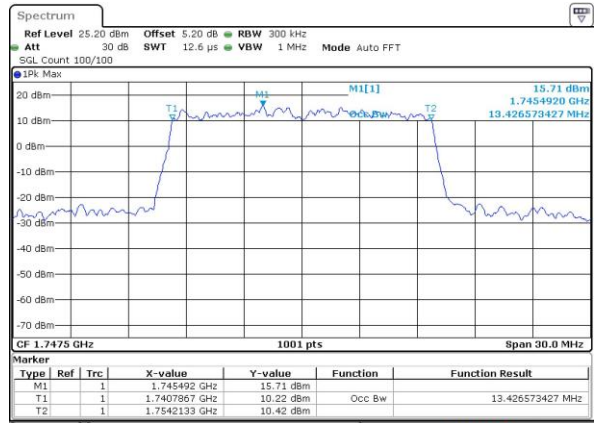

Highest Channel / 10MHz / 16QAM

Date: 1 JUN 2017 21:24:25

LTE Band 4

Lowest Channel / 15MHz / QPSK

Date: 1 JUN 2017 21:31:24

Lowest Channel / 15MHz / 16QAM

Date: 1 JUN 2017 21:31:35

Middle Channel / 15MHz / QPSK

Date: 1 JUN 2017 21:38:36

Middle Channel / 15MHz / 16QAM

Date: 1 JUN 2017 21:38:47

Highest Channel / 15MHz / QPSK

Date: 1 JUN 2017 21:41:14

Highest Channel / 15MHz / 16QAM

Date: 1 JUN 2017 21:41:26

LTE Band 4

Lowest Channel / 20MHz / QPSK

Date: 1 JUN 2017 21:48:29

Lowest Channel / 20MHz / 16QAM

Date: 1 JUN 2017 21:48:40

Middle Channel / 20MHz / QPSK

Date: 1 JUN 2017 21:55:39

Middle Channel / 20MHz / 16QAM

Date: 1 JUN 2017 21:55:50