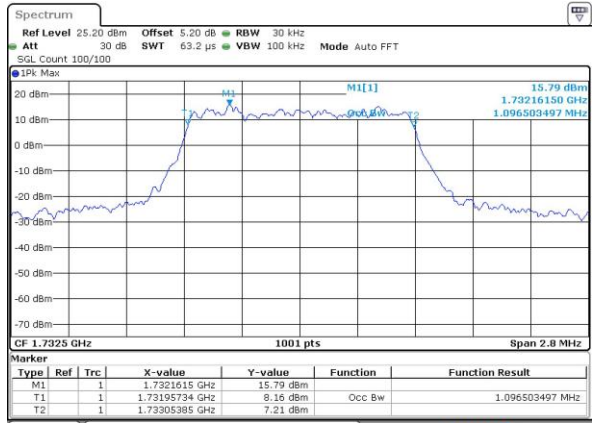

Middle Channel / 20MHz / 16QAM

Date: 1 JUN 2017 17:17:47

Highest Channel / 20MHz / QPSK

Date: 1 JUN 2017 17:20:07

Highest Channel / 20MHz / 16QAM

Date: 1 JUN 2017 17:20:17

LTE Band 4

Lowest Channel / 1.4MHz / QPSK

Date: 1 JUN 2017 20:23:43

Lowest Channel / 1.4MHz / 16QAM

Date: 1 JUN 2017 20:23:54

Middle Channel / 1.4MHz / QPSK

Date: 1 JUN 2017 20:30:53

Middle Channel / 1.4MHz / 16QAM

Date: 1 JUN 2017 20:31:04

Highest Channel / 1.4MHz / QPSK

Date: 1 JUN 2017 20:33:29

Highest Channel / 1.4MHz / 16QAM

Date: 1 JUN 2017 20:33:40

LTE Band 4

Lowest Channel / 3MHz / QPSK

Date: 1 JUN 2017 20:40:38

Lowest Channel / 3MHz / 16QAM

Date: 1 JUN 2017 20:40:49