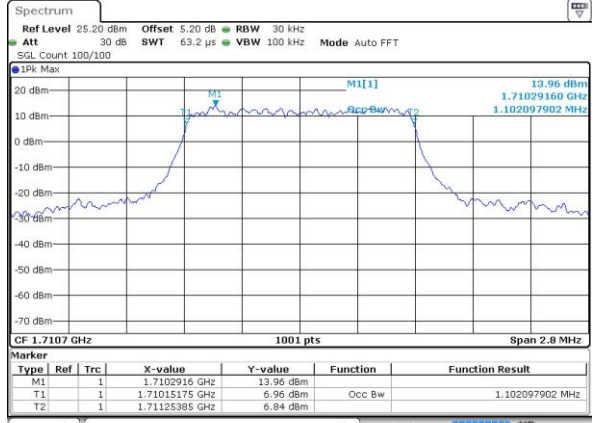

Date: 1 JUN 2017 17:03:48

LTE Band 2

Lowest Channel / 20MHz / QPSK

Date: 1 JUN 2017 17:10:38

Lowest Channel / 20MHz / 16QAM

Date: 1 JUN 2017 17:10:48

Middle Channel / 20MHz / QPSK

Date: 1 JUN 2017 17:17:37

Middle Channel / 20MHz / 16QAM

Date: 1 JUN 2017 17:17:47

Highest Channel / 20MHz / QPSK

Date: 1 JUN 2017 17:20:07

Highest Channel / 20MHz / 16QAM

Date: 1 JUN 2017 17:20:17

LTE Band 4

Lowest Channel / 1.4MHz / QPSK

Date: 1 JUN 2017 20:23:43

Lowest Channel / 1.4MHz / 16QAM

Date: 1 JUN 2017 20:23:54

Middle Channel / 1.4MHz / QPSK

Date: 1 JUN 2017 20:30:53

Middle Channel / 1.4MHz / 16QAM

Date: 1 JUN 2017 20:31:04

Highest Channel / 1.4MHz / QPSK

Date: 1 JUN 2017 20:33:29

Highest Channel / 1.4MHz / 16QAM

Date: 1 JUN 2017 20:33:40

LTE Band 4

Lowest Channel / 3MHz / QPSK

Date: 1 JUN 2017 20:40:38

Lowest Channel / 3MHz / 16QAM

Date: 1 JUN 2017 20:40:49