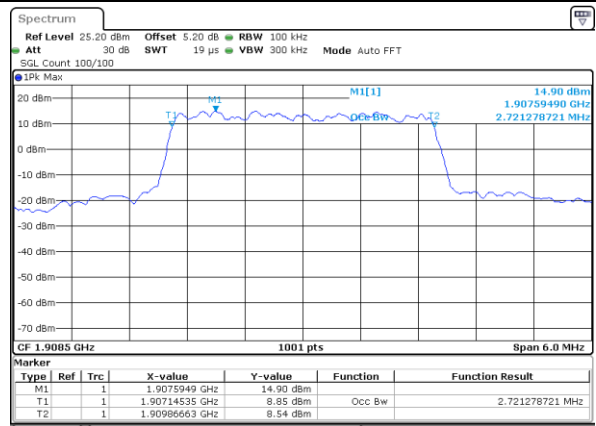

Date: 1 JUN 2017 15:55:23

Highest Channel / 1.4MHz / QPSK

Date: 1 JUN 2017 15:57:43

Highest Channel / 1.4MHz / 16QAM

Date: 1 JUN 2017 15:57:53

LTE Band 2

Lowest Channel / 3MHz / QPSK

Date: 1 JUN 2017 17:51:06

Lowest Channel / 3MHz / 16QAM

Date: 1 JUN 2017 16:04:52

Middle Channel / 3MHz / QPSK

Date: 1 JUN 2017 16:11:42

Middle Channel / 3MHz / 16QAM

Date: 1 JUN 2017 16:11:52

Highest Channel / 3MHz / QPSK

Date: 1 JUN 2017 16:14:11

Highest Channel / 3MHz / 16QAM

Date: 1 JUN 2017 16:14:21

LTE Band 2

Lowest Channel / 5MHz / QPSK

Date: 1 JUN 2017 16:21:11

Lowest Channel / 5MHz / 16QAM

Date: 1 JUN 2017 16:21:21

Middle Channel / 5MHz / QPSK