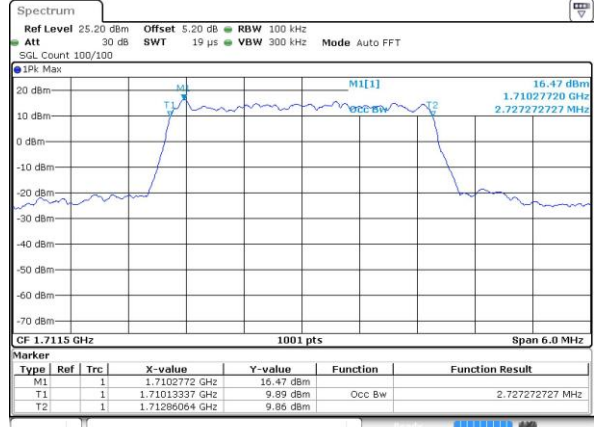

Middle Channel / 20MHz / 16QAM

Date: 1 JUN 2017 17:17:47

Highest Channel / 20MHz / QPSK

Date: 1 JUN 2017 17:20:07

Highest Channel / 20MHz / 16QAM

Date: 1 JUN 2017 17:20:17

LTE Band 4

Lowest Channel / 1.4MHz / QPSK

Date: 1 JUN 2017 20:23:43

Lowest Channel / 1.4MHz / 16QAM

Date: 1 JUN 2017 20:23:54

Middle Channel / 1.4MHz / QPSK

Date: 1 JUN 2017 20:30:53

Middle Channel / 1.4MHz / 16QAM

Date: 1 JUN 2017 20:31:04

Highest Channel / 1.4MHz / QPSK

Date: 1 JUN 2017 20:33:29

Highest Channel / 1.4MHz / 16QAM

Date: 1 JUN 2017 20:33:40

LTE Band 4

Lowest Channel / 3MHz / QPSK

Date: 1 JUN 2017 20:40:38

Lowest Channel / 3MHz / 16QAM

Date: 1 JUN 2017 20:40:49