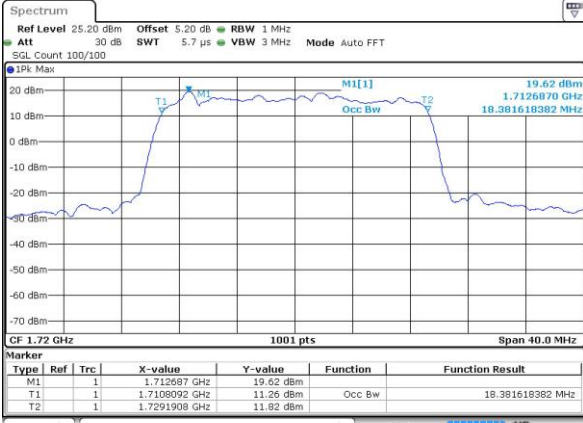

Highest Channel / 10MHz / 16QAM

Date: 1 JUN 2017 21:24:25

LTE Band 4

Lowest Channel / 15MHz / QPSK

Date: 1 JUN 2017 21:31:24

Lowest Channel / 15MHz / 16QAM

Date: 1 JUN 2017 21:31:35

Middle Channel / 15MHz / QPSK

Date: 1 JUN 2017 21:38:36

Middle Channel / 15MHz / 16QAM

Date: 1 JUN 2017 21:38:47

Highest Channel / 15MHz / QPSK

Date: 1 JUN 2017 21:41:14

Highest Channel / 15MHz / 16QAM

Date: 1 JUN 2017 21:41:26

LTE Band 4

Lowest Channel / 20MHz / QPSK

Date: 1 JUN 2017 21:48:29

Lowest Channel / 20MHz / 16QAM

Date: 1 JUN 2017 21:48:40

Middle Channel / 20MHz / QPSK

Date: 1 JUN 2017 21:55:39

Middle Channel / 20MHz / 16QAM

Date: 1 JUN 2017 21:55:50

Highest Channel / 20MHz / QPSK

Date: 1 JUN 2017 21:58:15

Highest Channel / 20MHz / 16QAM

Date: 1 JUN 2017 21:58:26