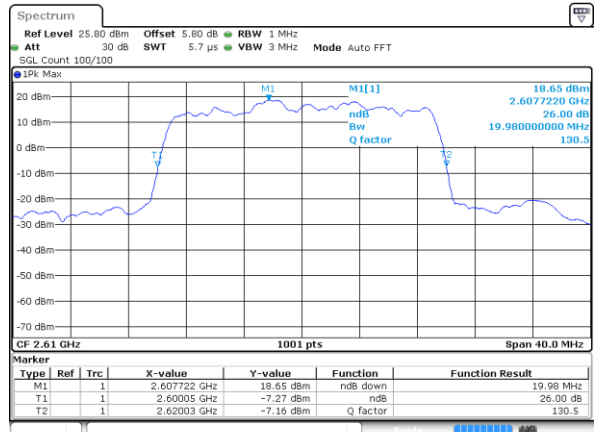

Highest Channel / 15MHz / 16QAM

Date: 5 JUN 2017 10:09:51

LTE Band 38

Lowest Channel / 20MHz / QPSK

Date: 5 JUN 2017 10:12:21

Lowest Channel / 20MHz / 16QAM

Date: 5 JUN 2017 10:11:24

Middle Channel / 20MHz / QPSK

Date: 5 JUN 2017 10:12:55

Middle Channel / 20MHz / 16QAM

Date: 5 JUN 2017 10:13:38

Highest Channel / 20MHz / QPSK

Date: 5 JUN 2017 10:15:08

Highest Channel / 20MHz / 16QAM

Date: 5 JUN 2017 10:14:14

LTE Band 41

Lowest Channel / 5MHz / QPSK

Date: 6 JUN 2017 11:01:54

Lowest Channel / 5MHz / 16QAM

Date: 6 JUN 2017 11:03:13

Middle Channel / 5MHz / QPSK

Date: 6 JUN 2017 11:04:18

Middle Channel / 5MHz / 16QAM

Date: 6 JUN 2017 11:03:51