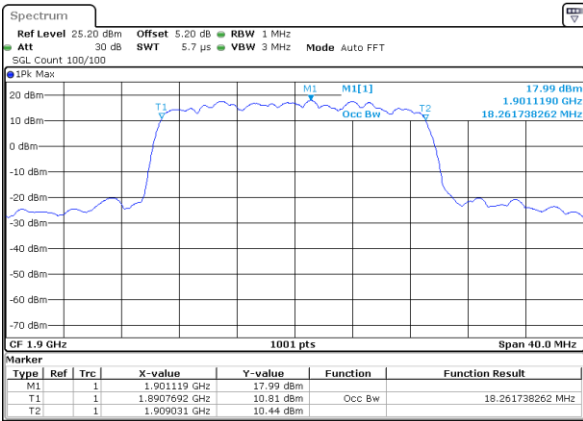

Highest Channel / 10MHz / QPSK

Date: 1 JUN 2017 16:47:09

Highest Channel / 10MHz / 16QAM

Date: 1 JUN 2017 16:47:19

LTE Band 2

Lowest Channel / 15MHz / QPSK

Date: 1 JUN 2017 16:54:09

Lowest Channel / 15MHz / 16QAM

Date: 1 JUN 2017 17:03:48

LTE Band 2

Lowest Channel / 20MHz / QPSK

Date: 1 JUN 2017 17:10:38

Lowest Channel / 20MHz / 16QAM

Date: 1 JUN 2017 17:10:48

Middle Channel / 20MHz / QPSK

Date: 1 JUN 2017 17:17:37

Middle Channel / 20MHz / 16QAM

Date: 1 JUN 2017 17:17:47

Highest Channel / 20MHz / QPSK

Date: 1 JUN 2017 17:20:07

Highest Channel / 20MHz / 16QAM

Date: 1 JUN 2017 17:20:17

LTE Band 4

Lowest Channel / 1.4MHz / QPSK