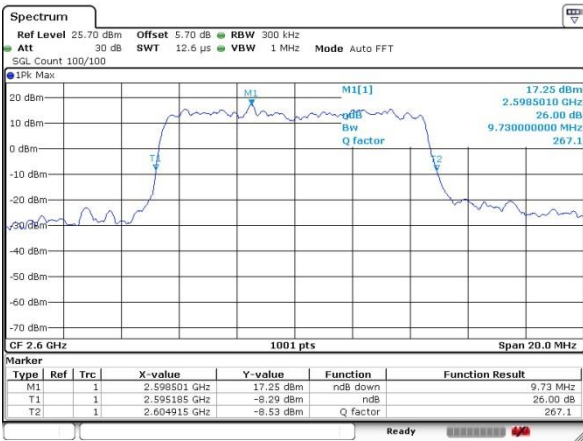

Middle Channel / 10MHz / QPSK

Date: 6 JUN 2017 11:59:00