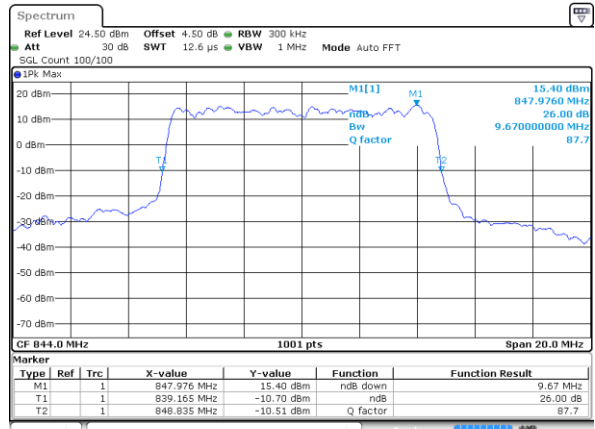

Date: 2 JUN 2017 18:42:25

Highest Channel / 5MHz / QPSK

Date: 2 JUN 2017 18:43:22

Highest Channel / 5MHz / 16QAM

Date: 2 JUN 2017 18:44:01

LTE Band 26

Lowest Channel / 10MHz / QPSK

Date: 2 JUN 2017 18:53:08

Lowest Channel / 10MHz / 16QAM

Date: 2 JUN 2017 18:53:34

Middle Channel / 10MHz / QPSK

Date: 2 JUN 2017 18:54:32

Middle Channel / 10MHz / 16QAM

Date: 2 JUN 2017 18:54:09

Highest Channel / 10MHz / QPSK

Date: 2 JUN 2017 18:55:05

Highest Channel / 10MHz / 16QAM

Date: 2 JUN 2017 18:55:36

LTE Band 26

Lowest Channel / 15MHz / QPSK

Date: 2 JUN 2017 19:06:59

Lowest Channel / 15MHz / 16QAM

Date: 2 JUN 2017 19:07:21

Middle Channel / 15MHz / QPSK

Date: 2 JUN 2017 19:08:02

Middle Channel / 15MHz / 16QAM

Date: 2 JUN 2017 19:07:46

Highest Channel / 15MHz / QPSK

Date: 2 JUN 2017 19:08:41

Highest Channel / 15MHz / 16QAM

Date: 2 JUN 2017 19:09:19

LTE Band 26