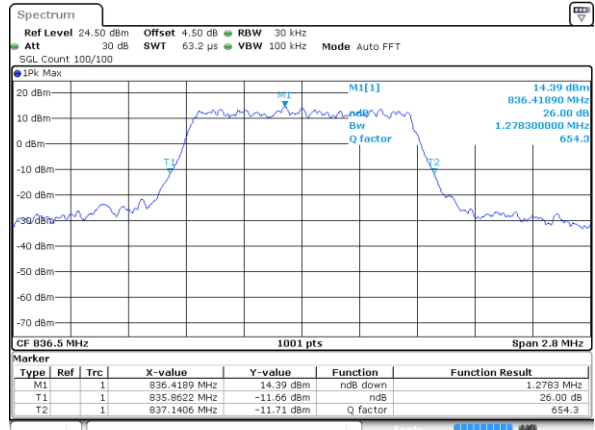

Middle Channel / 10MHz / 16QAM

Date: 2 JUN 2017 14:30:55

Highest Channel / 10MHz / QPSK

Date: 2 JUN 2017 14:33:14

Highest Channel / 10MHz / 16QAM

Date: 2 JUN 2017 14:33:24

LTE Band 26

Lowest Channel / 1.4MHz / QPSK

Date: 2 JUN 2017 16:45:52

Lowest Channel / 1.4MHz / 16QAM

Date: 2 JUN 2017 16:46:25

Middle Channel / 1.4MHz / QPSK

Date: 2 JUN 2017 17:08:37

Middle Channel / 1.4MHz / 16QAM

Date: 2 JUN 2017 17:08:10

Highest Channel / 1.4MHz / QPSK

Date: 2 JUN 2017 17:09:28

Highest Channel / 1.4MHz / 16QAM

Date: 2 JUN 2017 17:09:59

LTE Band 26

Lowest Channel / 3MHz / QPSK

Date: 2 JUN 2017 17:34:30

Lowest Channel / 3MHz / 16QAM

Date: 2 JUN 2017 17:35:01