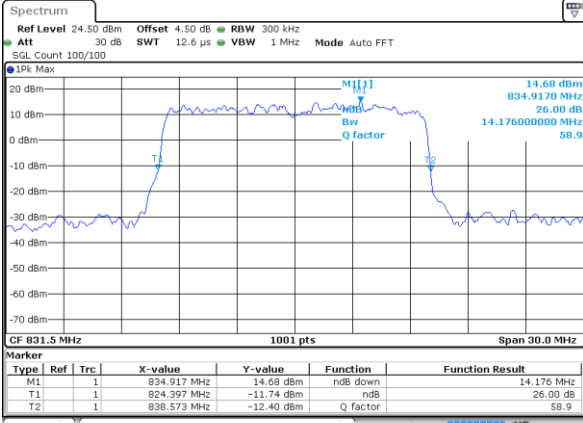

Date: 2 JUN 2017 18:42:25

Highest Channel / 5MHz / QPSK

Date: 2 JUN 2017 18:43:22

Highest Channel / 5MHz / 16QAM

Date: 2 JUN 2017 18:44:01

LTE Band 26

Lowest Channel / 10MHz / QPSK

Date: 2 JUN 2017 18:53:08

Lowest Channel / 10MHz / 16QAM

Date: 2 JUN 2017 18:53:34

Middle Channel / 10MHz / QPSK

Date: 2 JUN 2017 18:54:32

Middle Channel / 10MHz / 16QAM

Date: 2 JUN 2017 18:54:09

Highest Channel / 10MHz / QPSK

Date: 2 JUN 2017 18:55:05

Highest Channel / 10MHz / 16QAM

Date: 2 JUN 2017 18:55:36

LTE Band 26

Lowest Channel / 15MHz / QPSK

Date: 2 JUN 2017 19:06:59

Lowest Channel / 15MHz / 16QAM

Date: 2 JUN 2017 19:07:21

Middle Channel / 15MHz / QPSK

Date: 2 JUN 2017 19:08:02

Middle Channel / 15MHz / 16QAM

Date: 2 JUN 2017 19:07:46

Highest Channel / 15MHz / QPSK

Date: 2 JUN 2017 19:08:41

Highest Channel / 15MHz / 16QAM

Date: 2 JUN 2017 19:09:19

LTE Band 26