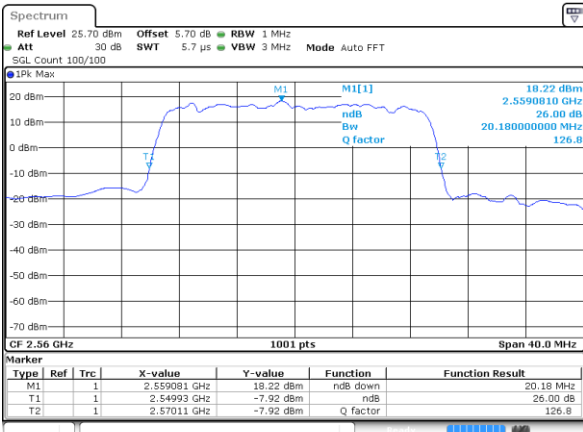

Middle Channel / 20MHz / QPSK

Date: 2 JUN 2017 10:24:09

Middle Channel / 20MHz / 16QAM

Date: 2 JUN 2017 10:24:29

Highest Channel / 20MHz / QPSK

Date: 2 JUN 2017 10:25:09

Highest Channel / 20MHz / 16QAM

Date: 2 JUN 2017 10:24:49