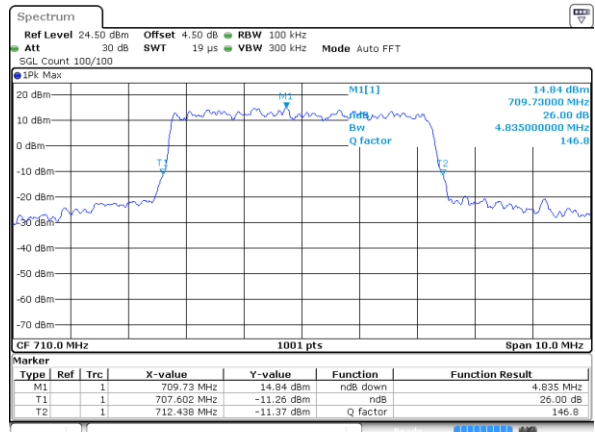

Middle Channel / 5MHz / 16QAM

Date: 2 JUN 2017 14:14:28