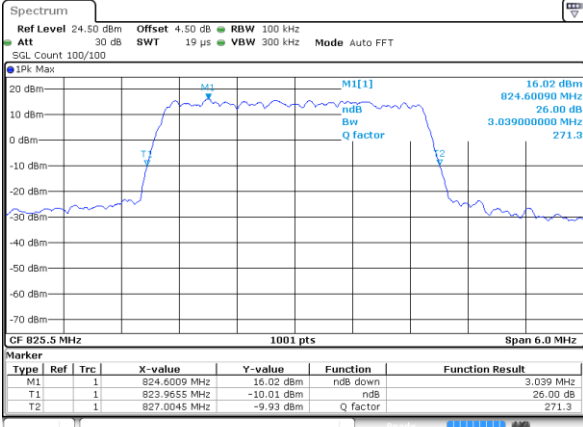

Date: 2 JUN 2017 16:45:52

Lowest Channel / 1.4MHz / 16QAM

Date: 2 JUN 2017 16:46:25

Middle Channel / 1.4MHz / QPSK

Date: 2 JUN 2017 17:08:37

Middle Channel / 1.4MHz / 16QAM

Date: 2 JUN 2017 17:08:10

Highest Channel / 1.4MHz / QPSK

Date: 2 JUN 2017 17:09:28

Highest Channel / 1.4MHz / 16QAM

Date: 2 JUN 2017 17:09:59

LTE Band 26

Lowest Channel / 3MHz / QPSK

Date: 2 JUN 2017 17:34:30

Lowest Channel / 3MHz / 16QAM

Date: 2 JUN 2017 17:35:01