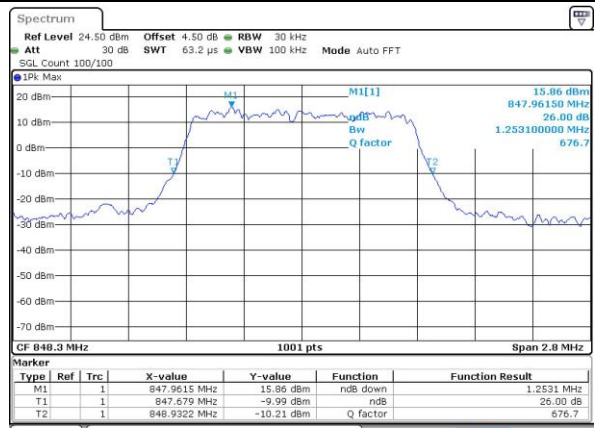

LTE Band 5

Lowest Channel / 1.4MHz / QPSK

Date: 1 JUN 2017 18:52:09

Lowest Channel / 1.4MHz / 16QAM

Date: 1 JUN 2017 18:51:58

Middle Channel / 1.4MHz / QPSK

Date: 1 JUN 2017 19:01:08

Middle Channel / 1.4MHz / 16QAM

Date: 1 JUN 2017 19:01:19

Highest Channel / 1.4MHz / QPSK

Date: 1 JUN 2017 19:03:44

Highest Channel / 1.4MHz / 16QAM

Date: 1 JUN 2017 19:03:55

LTE Band 5

Lowest Channel / 3MHz / QPSK

Date: 1 JUN 2017 19:12:59