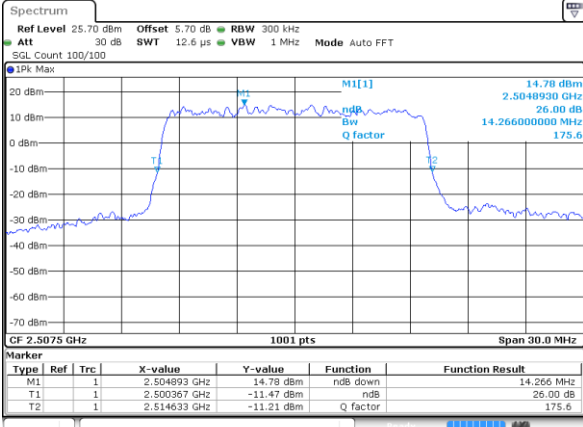

Date: 2 JUN 2017 09:35:42

LTE Band 7

Lowest Channel / 10MHz / QPSK

Date: 2 JUN 2017 09:50:31

Lowest Channel / 10MHz / 16QAM

Date: 2 JUN 2017 09:50:51

Middle Channel / 10MHz / QPSK

Date: 2 JUN 2017 09:51:31

Middle Channel / 10MHz / 16QAM

Date: 2 JUN 2017 09:51:11

Highest Channel / 10MHz / QPSK

Date: 2 JUN 2017 09:51:51

Highest Channel / 10MHz / 16QAM

Date: 2 JUN 2017 09:52:11

LTE Band 7

Lowest Channel / 15MHz / QPSK