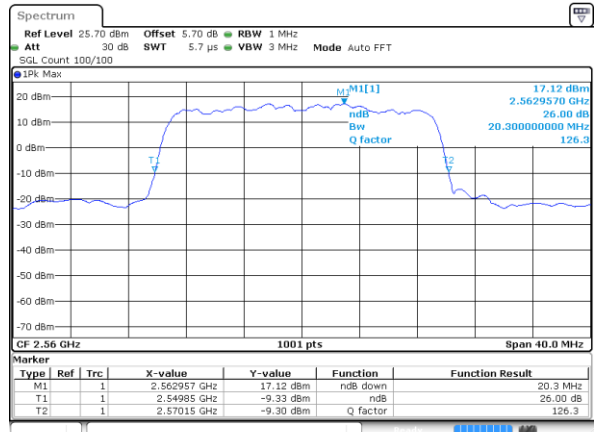

Date: 2 JUN 2017 10:08:40

Highest Channel / 15MHz / 16QAM

Date: 2 JUN 2017 10:08:20

LTE Band 7

Lowest Channel / 20MHz / QPSK

Date: 2 JUN 2017 10:23:49

Lowest Channel / 20MHz / 16QAM

Date: 2 JUN 2017 10:23:29

Middle Channel / 20MHz / QPSK

Date: 2 JUN 2017 10:24:09

Middle Channel / 20MHz / 16QAM

Date: 2 JUN 2017 10:24:29

Highest Channel / 20MHz / QPSK

Date: 2 JUN 2017 10:25:09

Highest Channel / 20MHz / 16QAM

Date: 2 JUN 2017 10:24:49

LTE Band 12

Lowest Channel / 1.4MHz / QPSK

Date: 2 JUN 2017 11:25:14

Lowest Channel / 1.4MHz / 16QAM

Date: 2 JUN 2017 11:25:04

Middle Channel / 1.4MHz / QPSK

Date: 2 JUN 2017 11:24:44

Middle Channel / 1.4MHz / 16QAM

Date: 2 JUN 2017 11:24:54

Highest Channel / 1.4MHz / QPSK

Date: 2 JUN 2017 11:24:34

Highest Channel / 1.4MHz / 16QAM

Date: 2 JUN 2017 11:24:24

LTE Band 12

Lowest Channel / 3MHz / QPSK

Date: 2 JUN 2017 11:41:42