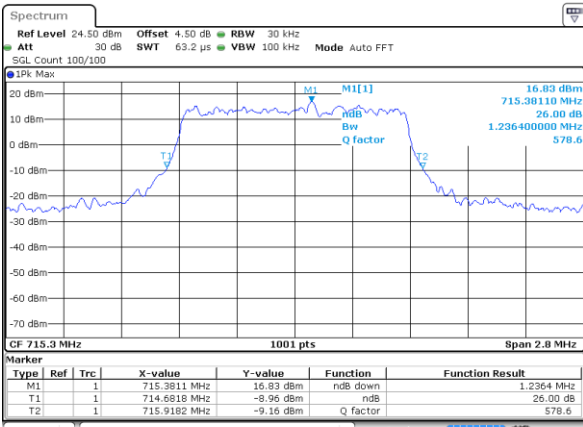

LTE Band 12

Lowest Channel / 1.4MHz / QPSK

Date: 2 JUN 2017 11:25:14

Lowest Channel / 1.4MHz / 16QAM

Date: 2 JUN 2017 11:25:04

Middle Channel / 1.4MHz / QPSK

Date: 2 JUN 2017 11:24:44

Middle Channel / 1.4MHz / 16QAM

Date: 2 JUN 2017 11:24:54

Highest Channel / 1.4MHz / QPSK

Date: 2 JUN 2017 11:24:34

Highest Channel / 1.4MHz / 16QAM

Date: 2 JUN 2017 11:24:24

LTE Band 12

Lowest Channel / 3MHz / QPSK

Date: 2 JUN 2017 11:41:42