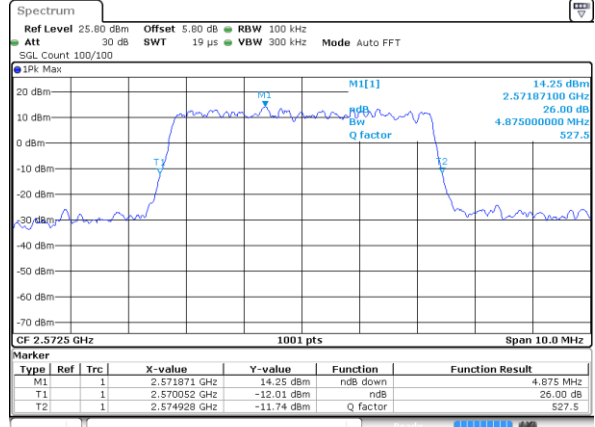

Date: 2 JUN 2017 19:08:02

Middle Channel / 15MHz / 16QAM

Date: 2 JUN 2017 19:07:46

Highest Channel / 15MHz / QPSK

Date: 2 JUN 2017 19:08:41

Highest Channel / 15MHz / 16QAM

Date: 2 JUN 2017 19:09:19

LTE Band 26

CH26765 / 15MHz / QPSK

Date: 2 JUN 2017 21:10:29

CH26765 / 15MHz / 16QAM

Date: 2 JUN 2017 21:09:48

LTE Band 38

Lowest Channel / 5MHz / QPSK

Date: 5 JUN 2017 09:53:13

Lowest Channel / 5MHz / 16QAM