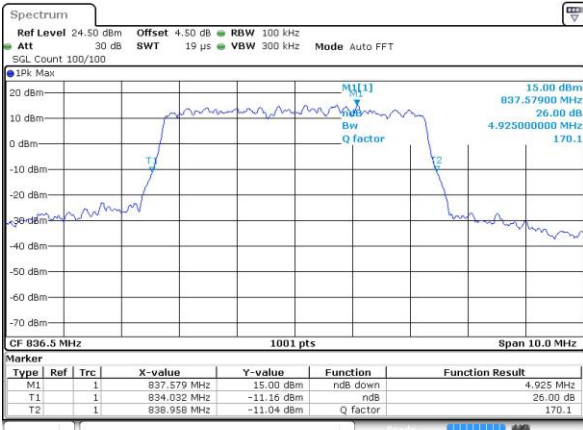

Highest Channel / 3MHz / 16QAM

Date: 1 JUN 2017 19:24:56

LTE Band 5

Lowest Channel / 5MHz / QPSK

Date: 1 JUN 2017 19:33:54

Lowest Channel / 5MHz / 16QAM

Date: 1 JUN 2017 19:34:05

Middle Channel / 5MHz / QPSK

Date: 1 JUN 2017 19:43:03

Middle Channel / 5MHz / 16QAM

Date: 1 JUN 2017 19:43:14

Highest Channel / 5MHz / QPSK

Date: 1 JUN 2017 19:45:38

Highest Channel / 5MHz / 16QAM

Date: 1 JUN 2017 19:45:49

LTE Band 5