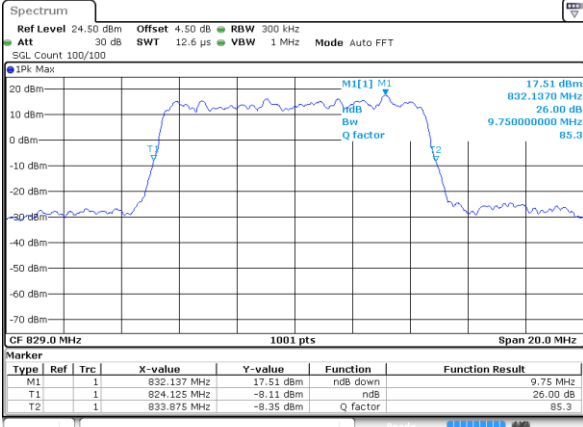

LTE Band 26

Lowest Channel / 5MHz / QPSK

Date: 2 JUN 2017 18:38:11

Lowest Channel / 5MHz / 16QAM

Date: 2 JUN 2017 18:38:22

Middle Channel / 5MHz / QPSK

Date: 2 JUN 2017 18:42:53

Middle Channel / 5MHz / 16QAM

Date: 2 JUN 2017 18:42:25

Highest Channel / 5MHz / QPSK

Date: 2 JUN 2017 18:43:22

Highest Channel / 5MHz / 16QAM

Date: 2 JUN 2017 18:44:01

LTE Band 26

Lowest Channel / 10MHz / QPSK

Date: 2 JUN 2017 18:53:08

Lowest Channel / 10MHz / 16QAM

Date: 2 JUN 2017 18:53:34

Middle Channel / 10MHz / QPSK

Date: 2 JUN 2017 18:54:32

Middle Channel / 10MHz / 16QAM

Date: 2 JUN 2017 18:54:09

Highest Channel / 10MHz / QPSK

Date: 2 JUN 2017 18:55:05