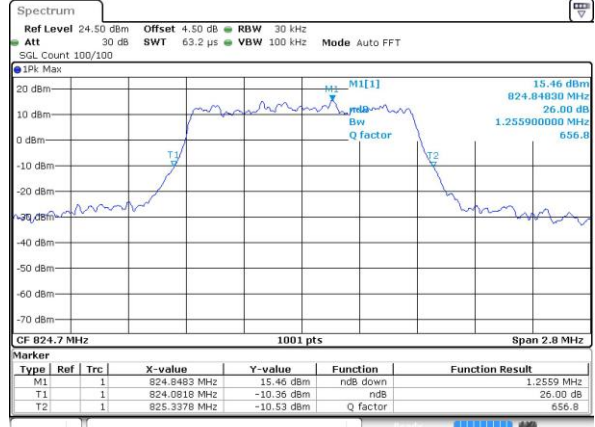

LTE Band 5

Lowest Channel / 1.4MHz / QPSK

Date: 1 JUN 2017 18:52:09

Lowest Channel / 1.4MHz / 16QAM

Date: 1 JUN 2017 18:51:58

Middle Channel / 1.4MHz / QPSK

Date: 1 JUN 2017 19:01:08

Middle Channel / 1.4MHz / 16QAM

Date: 1 JUN 2017 19:01:19

Highest Channel / 1.4MHz / QPSK

Date: 1 JUN 2017 19:03:44

Highest Channel / 1.4MHz / 16QAM

Date: 1 JUN 2017 19:03:55

LTE Band 5

Lowest Channel / 3MHz / QPSK

Date: 1 JUN 2017 19:12:59