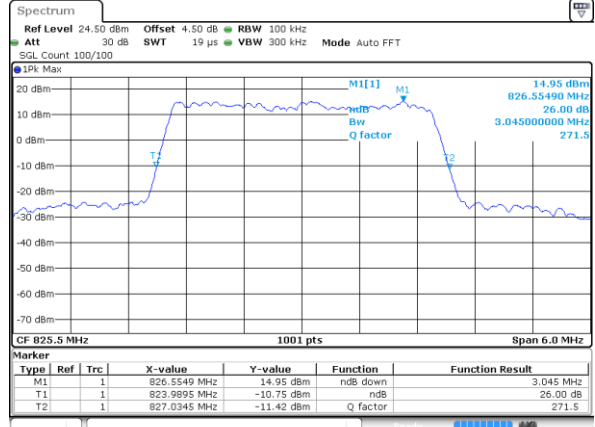

Middle Channel / 10MHz / 16QAM

Date: 2 JUN 2017 14:30:55

Highest Channel / 10MHz / QPSK

Date: 2 JUN 2017 14:33:14

Highest Channel / 10MHz / 16QAM

Date: 2 JUN 2017 14:33:24

LTE Band 26

Lowest Channel / 1.4MHz / QPSK

Date: 2 JUN 2017 16:45:52

Lowest Channel / 1.4MHz / 16QAM

Date: 2 JUN 2017 16:46:25

Middle Channel / 1.4MHz / QPSK

Date: 2 JUN 2017 17:08:37

Middle Channel / 1.4MHz / 16QAM

Date: 2 JUN 2017 17:08:10

Highest Channel / 1.4MHz / QPSK

Date: 2 JUN 2017 17:09:28

Highest Channel / 1.4MHz / 16QAM

Date: 2 JUN 2017 17:09:59

LTE Band 26

Lowest Channel / 3MHz / QPSK

Date: 2 JUN 2017 17:34:30

Lowest Channel / 3MHz / 16QAM

Date: 2 JUN 2017 17:35:01

Middle Channel / 3MHz / QPSK

Date: 2 JUN 2017 18:02:43

Middle Channel / 3MHz / 16QAM

Date: 2 JUN 2017 18:02:29

Highest Channel / 3MHz / QPSK

Date: 2 JUN 2017 18:04:15

Highest Channel / 3MHz / 16QAM

Date: 2 JUN 2017 18:03:50