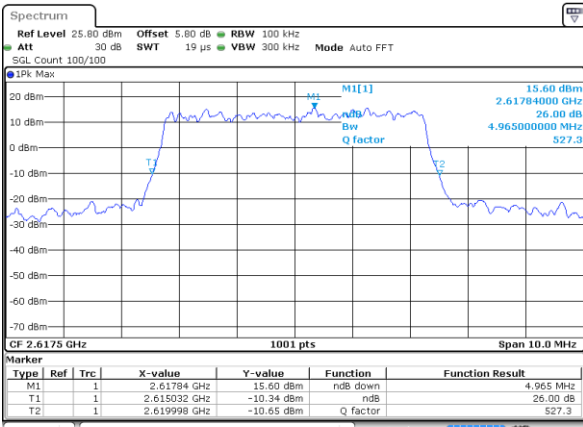

Date: 5 JUN 2017 09:54:41

Middle Channel / 5MHz / QPSK

Date: 5 JUN 2017 09:56:39

Middle Channel / 5MHz / 16QAM

Date: 5 JUN 2017 09:55:54

Highest Channel / 5MHz / QPSK

Date: 5 JUN 2017 09:57:16

Highest Channel / 5MHz / 16QAM