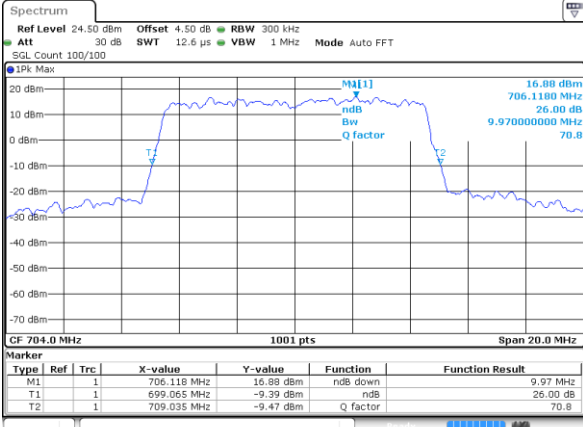

LTE Band 12

Lowest Channel / 10MHz / QPSK

Date: 2 JUN 2017 12:14:36