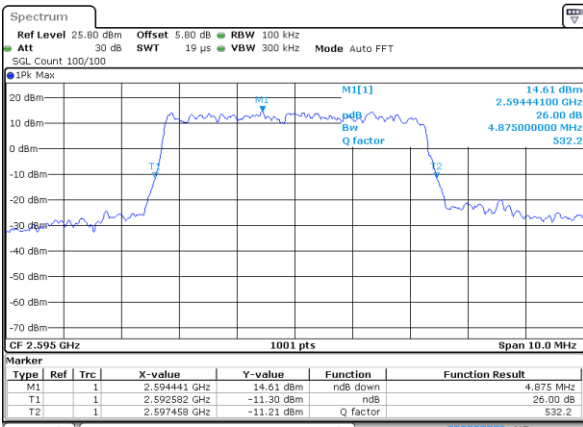

Middle Channel / 5MHz / QPSK

Date: 5 JUN 2017 09:56:39