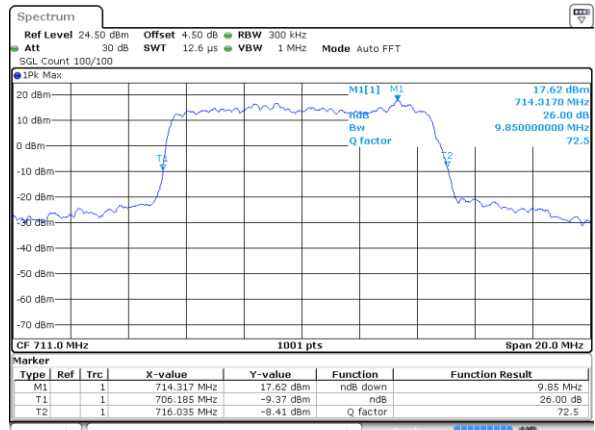

Date: 2 JUN 2017 14:16:57

LTE Band 17

Lowest Channel / 10MHz / QPSK

Date: 2 JUN 2017 14:23:46

Lowest Channel / 10MHz / 16QAM

Date: 2 JUN 2017 14:23:56

Middle Channel / 10MHz / QPSK

Date: 2 JUN 2017 14:30:45

Middle Channel / 10MHz / 16QAM

Date: 2 JUN 2017 14:30:55

Highest Channel / 10MHz / QPSK

Date: 2 JUN 2017 14:33:14

Highest Channel / 10MHz / 16QAM

Date: 2 JUN 2017 14:33:24

LTE Band 26

Lowest Channel / 1.4MHz / QPSK

Date: 2 JUN 2017 16:45:52

Lowest Channel / 1.4MHz / 16QAM

Date: 2 JUN 2017 16:46:25

Middle Channel / 1.4MHz / QPSK

Date: 2 JUN 2017 17:08:37

Middle Channel / 1.4MHz / 16QAM

Date: 2 JUN 2017 17:08:10

Highest Channel / 1.4MHz / QPSK

Date: 2 JUN 2017 17:09:28

Highest Channel / 1.4MHz / 16QAM

Date: 2 JUN 2017 17:09:59

LTE Band 26

Lowest Channel / 3MHz / QPSK

Date: 2 JUN 2017 17:34:30

Lowest Channel / 3MHz / 16QAM

Date: 2 JUN 2017 17:35:01