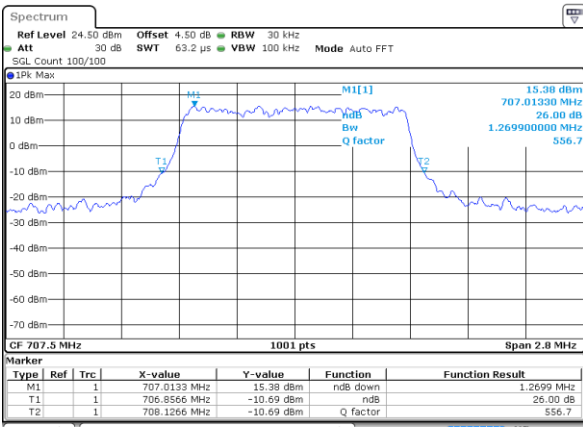

LTE Band 12

Lowest Channel / 1.4MHz / QPSK

Date: 2 JUN 2017 11:25:14

Lowest Channel / 1.4MHz / 16QAM

Date: 2 JUN 2017 11:25:04

Middle Channel / 1.4MHz / QPSK

Date: 2 JUN 2017 11:24:44

Middle Channel / 1.4MHz / 16QAM

Date: 2 JUN 2017 11:24:54

Highest Channel / 1.4MHz / QPSK

Date: 2 JUN 2017 11:24:34

Highest Channel / 1.4MHz / 16QAM

Date: 2 JUN 2017 11:24:24

LTE Band 12

Lowest Channel / 3MHz / QPSK

Date: 2 JUN 2017 11:41:42