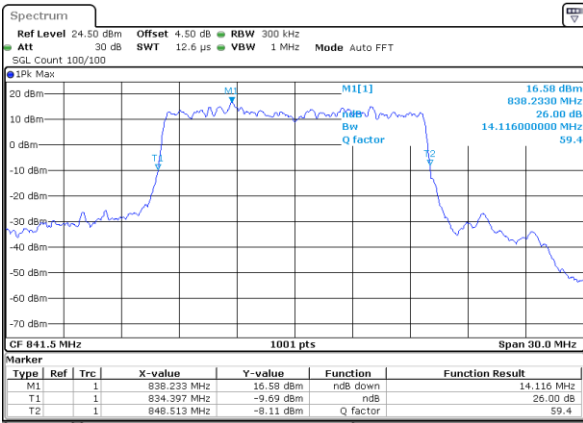

Date: 2 JUN 2017 18:42:25

Highest Channel / 5MHz / QPSK

Date: 2 JUN 2017 18:43:22

Highest Channel / 5MHz / 16QAM

Date: 2 JUN 2017 18:44:01

LTE Band 26

Lowest Channel / 10MHz / QPSK

Date: 2 JUN 2017 18:53:08

Lowest Channel / 10MHz / 16QAM

Date: 2 JUN 2017 18:53:34

Middle Channel / 10MHz / QPSK

Date: 2 JUN 2017 18:54:32

Middle Channel / 10MHz / 16QAM

Date: 2 JUN 2017 18:54:09

Highest Channel / 10MHz / QPSK

Date: 2 JUN 2017 18:55:05

Highest Channel / 10MHz / 16QAM

Date: 2 JUN 2017 18:55:36

LTE Band 26

Lowest Channel / 15MHz / QPSK

Date: 2 JUN 2017 19:06:59

Lowest Channel / 15MHz / 16QAM

Date: 2 JUN 2017 19:07:21

Middle Channel / 15MHz / QPSK

Date: 2 JUN 2017 19:08:02

Middle Channel / 15MHz / 16QAM

Date: 2 JUN 2017 19:07:46

Highest Channel / 15MHz / QPSK

Date: 2 JUN 2017 19:08:41

Highest Channel / 15MHz / 16QAM

Date: 2 JUN 2017 19:09:19

LTE Band 26