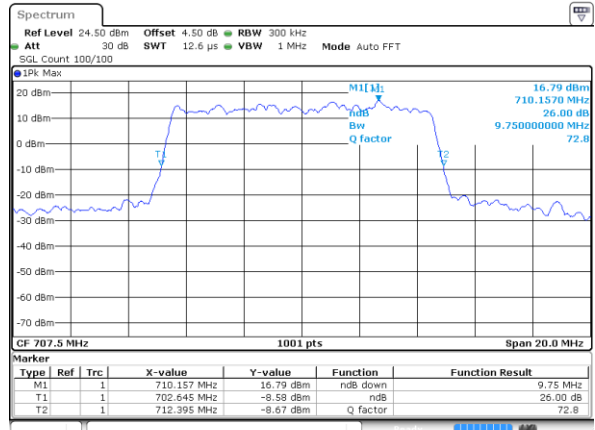

Date: 2 JUN 2017 11:57:39

Middle Channel / 5MHz / 16QAM

Date: 2 JUN 2017 11:57:49

Highest Channel / 5MHz / QPSK

Date: 2 JUN 2017 11:57:29

Highest Channel / 5MHz / 16QAM

Date: 2 JUN 2017 11:57:19

LTE Band 12

Lowest Channel / 10MHz / QPSK

Date: 2 JUN 2017 12:14:36

Lowest Channel / 10MHz / 16QAM

Date: 2 JUN 2017 12:14:26

Middle Channel / 10MHz / QPSK

Date: 2 JUN 2017 12:14:06

Middle Channel / 10MHz / 16QAM

Date: 2 JUN 2017 12:14:16

Highest Channel / 10MHz / QPSK

Date: 2 JUN 2017 12:13:56

Highest Channel / 10MHz / 16QAM

Date: 2 JUN 2017 13:53:48

LTE Band 17

Lowest Channel / 5MHz / QPSK

Date: 2 JUN 2017 14:07:19

Lowest Channel / 5MHz / 16QAM