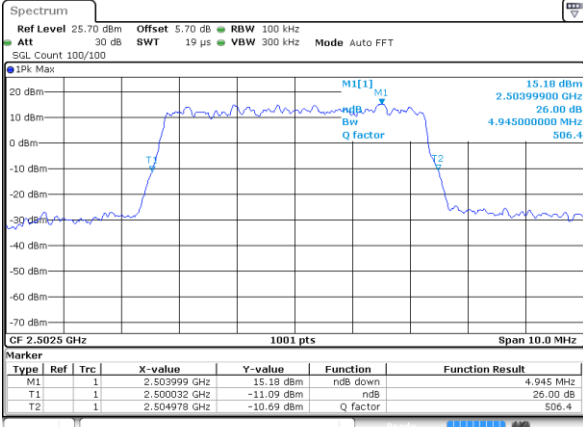

Highest Channel / 10MHz / QPSK

Date: 1 JUN 2017 20:06:35

Highest Channel / 10MHz / 16QAM

Date: 1 JUN 2017 20:06:46

LTE Band 7

Lowest Channel / 5MHz / QPSK

Date: 2 JUN 2017 09:34:03

Lowest Channel / 5MHz / 16QAM