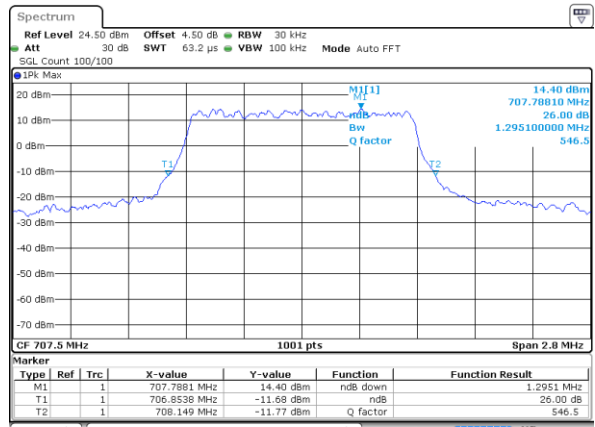

Middle Channel / 20MHz / QPSK

Date: 2 JUN 2017 10:24:09

Middle Channel / 20MHz / 16QAM

Date: 2 JUN 2017 10:24:29

Highest Channel / 20MHz / QPSK

Date: 2 JUN 2017 10:25:09

Highest Channel / 20MHz / 16QAM

Date: 2 JUN 2017 10:24:49

LTE Band 12

Lowest Channel / 1.4MHz / QPSK

Date: 2 JUN 2017 11:25:14

Lowest Channel / 1.4MHz / 16QAM

Date: 2 JUN 2017 11:25:04

Middle Channel / 1.4MHz / QPSK

Date: 2 JUN 2017 11:24:44

Middle Channel / 1.4MHz / 16QAM

Date: 2 JUN 2017 11:24:54

Highest Channel / 1.4MHz / QPSK

Date: 2 JUN 2017 11:24:34

Highest Channel / 1.4MHz / 16QAM

Date: 2 JUN 2017 11:24:24

LTE Band 12

Lowest Channel / 3MHz / QPSK

Date: 2 JUN 2017 11:41:42