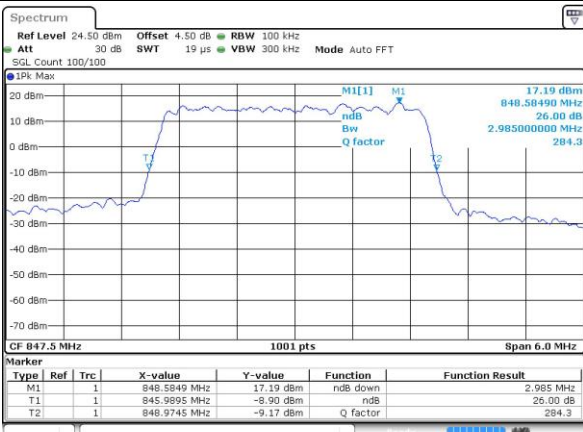

Date: 1 JUN 2017 19:01:19

Highest Channel / 1.4MHz / QPSK

Date: 1 JUN 2017 19:03:44

Highest Channel / 1.4MHz / 16QAM

Date: 1 JUN 2017 19:03:55

LTE Band 5

Lowest Channel / 3MHz / QPSK

Date: 1 JUN 2017 19:12:59

Lowest Channel / 3MHz / 16QAM

Date: 1 JUN 2017 19:13:10

Middle Channel / 3MHz / QPSK

Date: 1 JUN 2017 19:22:09

Middle Channel / 3MHz / 16QAM

Date: 1 JUN 2017 19:22:20

Highest Channel / 3MHz / QPSK

Date: 1 JUN 2017 19:24:45

Highest Channel / 3MHz / 16QAM

Date: 1 JUN 2017 19:24:56

LTE Band 5

Lowest Channel / 5MHz / QPSK

Date: 1 JUN 2017 19:33:54

Lowest Channel / 5MHz / 16QAM

Date: 1 JUN 2017 19:34:05

Middle Channel / 5MHz / QPSK