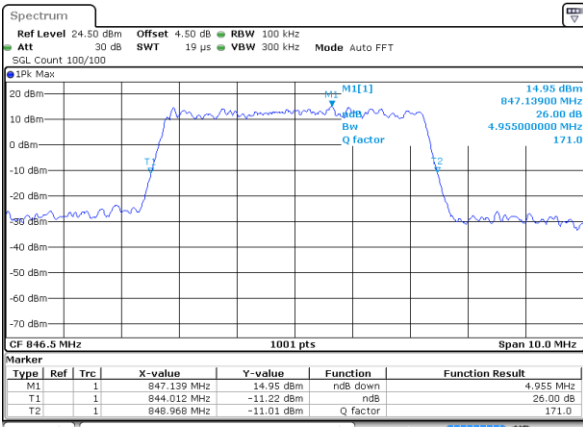

LTE Band 26

Lowest Channel / 5MHz / QPSK

Date: 2 JUN 2017 18:38:11

Lowest Channel / 5MHz / 16QAM

Date: 2 JUN 2017 18:38:22

Middle Channel / 5MHz / QPSK

Date: 2 JUN 2017 18:42:53

Middle Channel / 5MHz / 16QAM

Date: 2 JUN 2017 18:42:25

Highest Channel / 5MHz / QPSK

Date: 2 JUN 2017 18:43:22

Highest Channel / 5MHz / 16QAM

Date: 2 JUN 2017 18:44:01

LTE Band 26

Lowest Channel / 10MHz / QPSK

Date: 2 JUN 2017 18:53:08