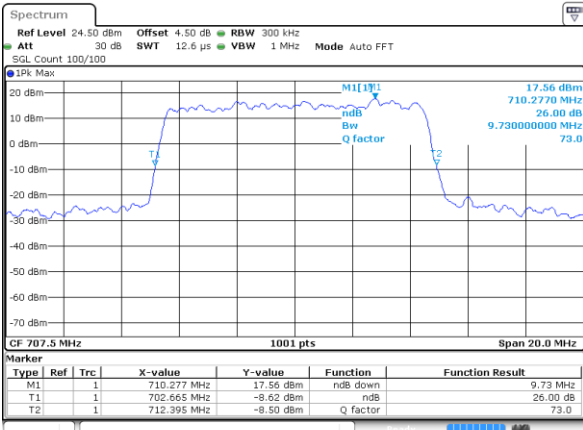

Date: 2 JUN 2017 11:57:39

Middle Channel / 5MHz / 16QAM

Date: 2 JUN 2017 11:57:49

Highest Channel / 5MHz / QPSK

Date: 2 JUN 2017 11:57:29

Highest Channel / 5MHz / 16QAM

Date: 2 JUN 2017 11:57:19

LTE Band 12

Lowest Channel / 10MHz / QPSK

Date: 2 JUN 2017 12:14:36

Lowest Channel / 10MHz / 16QAM

Date: 2 JUN 2017 12:14:26

Middle Channel / 10MHz / QPSK

Date: 2 JUN 2017 12:14:06

Middle Channel / 10MHz / 16QAM

Date: 2 JUN 2017 12:14:16

Highest Channel / 10MHz / QPSK

Date: 2 JUN 2017 12:13:56

Highest Channel / 10MHz / 16QAM

Date: 2 JUN 2017 13:53:48

LTE Band 17

Lowest Channel / 5MHz / QPSK

Date: 2 JUN 2017 14:07:19

Lowest Channel / 5MHz / 16QAM