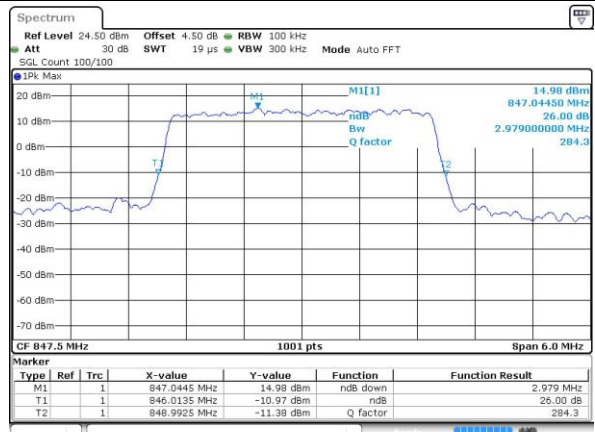

Date: 1 JUN 2017 19:01:19

Highest Channel / 1.4MHz / QPSK

Date: 1 JUN 2017 19:03:44

Highest Channel / 1.4MHz / 16QAM

Date: 1 JUN 2017 19:03:55

LTE Band 5

Lowest Channel / 3MHz / QPSK

Date: 1 JUN 2017 19:12:59

Highest Channel / 3MHz / 16QAM

Date: 1 JUN 2017 19:24:56

LTE Band 5

Lowest Channel / 5MHz / QPSK

Date: 1 JUN 2017 19:33:54

Lowest Channel / 5MHz / 16QAM

Date: 1 JUN 2017 19:34:05

Middle Channel / 5MHz / QPSK