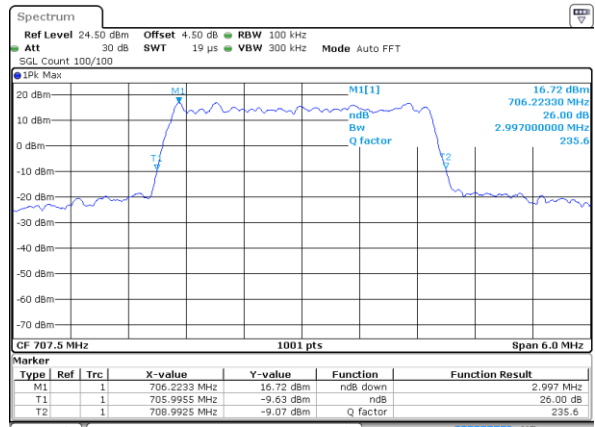

Date: 2 JUN 2017 11:24:54

Highest Channel / 1.4MHz / QPSK

Date: 2 JUN 2017 11:24:34

Highest Channel / 1.4MHz / 16QAM

Date: 2 JUN 2017 11:24:24

LTE Band 12

Lowest Channel / 3MHz / QPSK

Date: 2 JUN 2017 11:41:42

Lowest Channel / 3MHz / 16QAM

Date: 2 JUN 2017 11:41:32

Middle Channel / 3MHz / QPSK

Date: 2 JUN 2017 11:41:12

Middle Channel / 3MHz / 16QAM

Date: 2 JUN 2017 11:41:22

Highest Channel / 3MHz / QPSK

Date: 2 JUN 2017 11:41:02

Highest Channel / 3MHz / 16QAM

Date: 2 JUN 2017 11:40:52

LTE Band 12

Lowest Channel / 5MHz / QPSK

Date: 2 JUN 2017 11:58:09

Lowest Channel / 5MHz / 16QAM

Date: 2 JUN 2017 11:57:59

Middle Channel / 5MHz / QPSK

Date: 2 JUN 2017 11:57:39

Middle Channel / 5MHz / 16QAM

Date: 2 JUN 2017 11:57:49

Highest Channel / 5MHz / QPSK

Date: 2 JUN 2017 11:57:29

Highest Channel / 5MHz / 16QAM

Date: 2 JUN 2017 11:57:19

LTE Band 12