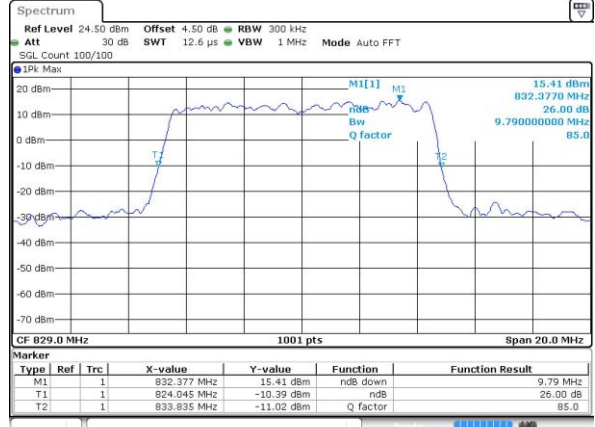

Lowest Channel / 10MHz / 16QAM

Date: 1 JUN 2017 19:54:59