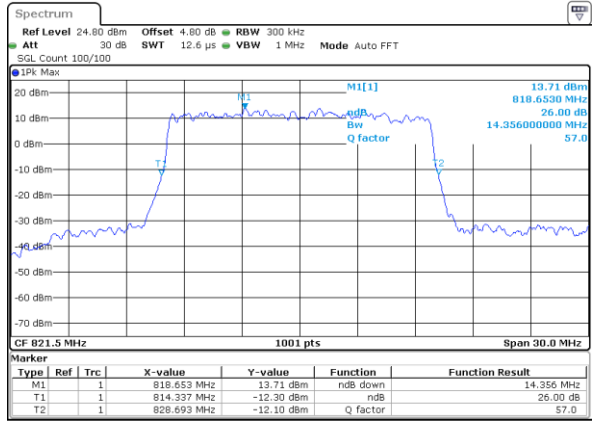

CH26765 / 15MHz / 16QAM

Date: 2 JUN 2017 21:09:48