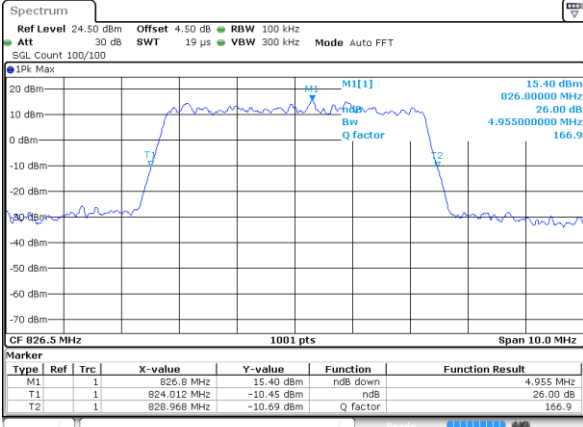

Date: 2 JUN 2017 17:09:28

Highest Channel / 1.4MHz / 16QAM

Date: 2 JUN 2017 17:09:59

LTE Band 26

Lowest Channel / 3MHz / QPSK

Date: 2 JUN 2017 17:34:30

Lowest Channel / 3MHz / 16QAM

Date: 2 JUN 2017 17:35:01

Middle Channel / 3MHz / QPSK

Date: 2 JUN 2017 18:02:43

Middle Channel / 3MHz / 16QAM

Date: 2 JUN 2017 18:02:29

Highest Channel / 3MHz / QPSK

Date: 2 JUN 2017 18:04:15

Highest Channel / 3MHz / 16QAM

Date: 2 JUN 2017 18:03:50

LTE Band 26

Lowest Channel / 5MHz / QPSK

Date: 2 JUN 2017 18:38:11

Lowest Channel / 5MHz / 16QAM

Date: 2 JUN 2017 18:38:22

Middle Channel / 5MHz / QPSK

Date: 2 JUN 2017 18:42:53

Middle Channel / 5MHz / 16QAM