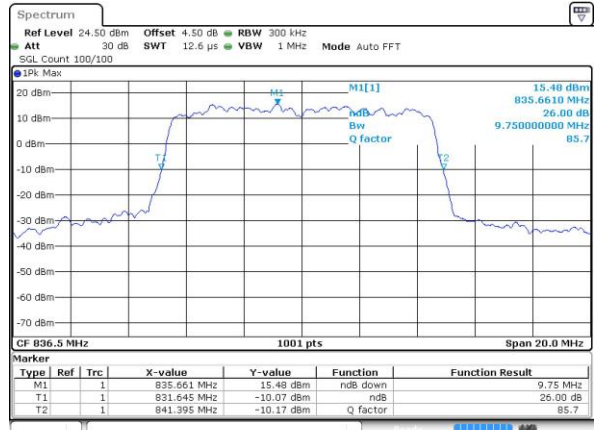

Date: 1 JUN 2017 19:43:03

Middle Channel / 5MHz / 16QAM

Date: 1 JUN 2017 19:43:14

Highest Channel / 5MHz / QPSK

Date: 1 JUN 2017 19:45:38

Highest Channel / 5MHz / 16QAM

Date: 1 JUN 2017 19:45:49

LTE Band 5

Lowest Channel / 10MHz / QPSK

Date: 1 JUN 2017 19:54:48

Lowest Channel / 10MHz / 16QAM

Date: 1 JUN 2017 19:54:59

Middle Channel / 10MHz / QPSK

Date: 1 JUN 2017 20:03:59

Middle Channel / 10MHz / 16QAM

Date: 1 JUN 2017 20:04:10

Highest Channel / 10MHz / QPSK

Date: 1 JUN 2017 20:06:35

Highest Channel / 10MHz / 16QAM

Date: 1 JUN 2017 20:06:46

LTE Band 7

Lowest Channel / 5MHz / QPSK

Date: 2 JUN 2017 09:34:03

Lowest Channel / 5MHz / 16QAM