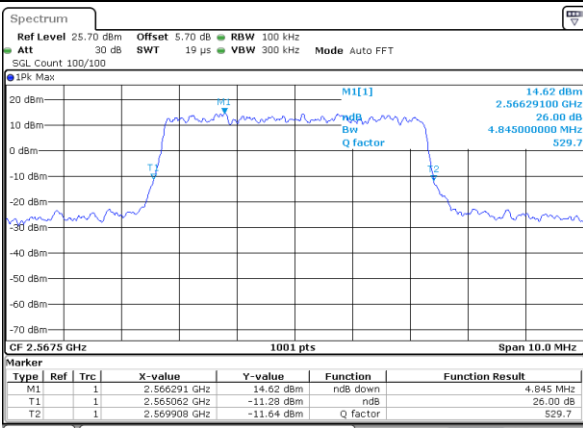

Highest Channel / 10MHz / QPSK

Date: 1 JUN 2017 20:06:35

Highest Channel / 10MHz / 16QAM

Date: 1 JUN 2017 20:06:46

LTE Band 7

Lowest Channel / 5MHz / QPSK

Date: 2 JUN 2017 09:34:03

Lowest Channel / 5MHz / 16QAM

Date: 2 JUN 2017 09:34:23

Middle Channel / 5MHz / QPSK

Date: 2 JUN 2017 09:35:03

Middle Channel / 5MHz / 16QAM

Date: 2 JUN 2017 09:34:43

Highest Channel / 5MHz / QPSK

Date: 2 JUN 2017 09:35:22

Highest Channel / 5MHz / 16QAM

Date: 2 JUN 2017 09:35:42

LTE Band 7

Lowest Channel / 10MHz / QPSK

Date: 2 JUN 2017 09:50:31

Lowest Channel / 10MHz / 16QAM

Date: 2 JUN 2017 09:50:51

Middle Channel / 10MHz / QPSK

Date: 2 JUN 2017 09:51:31