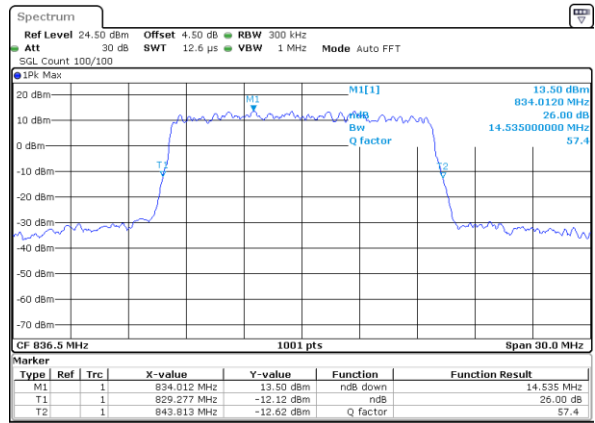

Date: 2 JUN 2017 18:42:25

Highest Channel / 5MHz / QPSK

Date: 2 JUN 2017 18:43:22

Highest Channel / 5MHz / 16QAM

Date: 2 JUN 2017 18:44:01

LTE Band 26

Lowest Channel / 10MHz / QPSK

Date: 2 JUN 2017 18:53:08

Lowest Channel / 10MHz / 16QAM

Date: 2 JUN 2017 18:53:34

Middle Channel / 10MHz / QPSK

Date: 2 JUN 2017 18:54:32

Middle Channel / 10MHz / 16QAM

Date: 2 JUN 2017 18:54:09

Highest Channel / 10MHz / QPSK

Date: 2 JUN 2017 18:55:05

Highest Channel / 10MHz / 16QAM

Date: 2 JUN 2017 18:55:36

LTE Band 26

Lowest Channel / 15MHz / QPSK

Date: 2 JUN 2017 19:06:59

Lowest Channel / 15MHz / 16QAM

Date: 2 JUN 2017 19:07:21

Middle Channel / 15MHz / QPSK

Date: 2 JUN 2017 19:08:02

Middle Channel / 15MHz / 16QAM

Date: 2 JUN 2017 19:07:46

Highest Channel / 15MHz / QPSK

Date: 2 JUN 2017 19:08:41

Highest Channel / 15MHz / 16QAM

Date: 2 JUN 2017 19:09:19

LTE Band 26