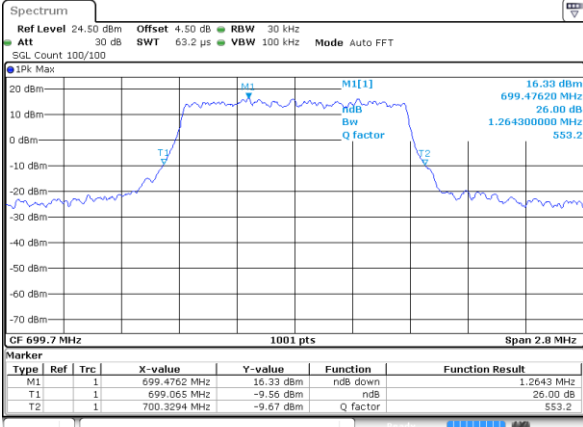

Date: 2 JUN 2017 10:08:40

Highest Channel / 15MHz / 16QAM

Date: 2 JUN 2017 10:08:20

LTE Band 7

Lowest Channel / 20MHz / QPSK

Date: 2 JUN 2017 10:23:49

Lowest Channel / 20MHz / 16QAM

Date: 2 JUN 2017 10:23:29

Middle Channel / 20MHz / QPSK

Date: 2 JUN 2017 10:24:09

Middle Channel / 20MHz / 16QAM

Date: 2 JUN 2017 10:24:29

Highest Channel / 20MHz / QPSK

Date: 2 JUN 2017 10:25:09

Highest Channel / 20MHz / 16QAM

Date: 2 JUN 2017 10:24:49

LTE Band 12

Lowest Channel / 1.4MHz / QPSK

Date: 2 JUN 2017 11:25:14

Lowest Channel / 1.4MHz / 16QAM

Date: 2 JUN 2017 11:25:04

Middle Channel / 1.4MHz / QPSK

Date: 2 JUN 2017 11:24:44

Middle Channel / 1.4MHz / 16QAM

Date: 2 JUN 2017 11:24:54

Highest Channel / 1.4MHz / QPSK

Date: 2 JUN 2017 11:24:34

Highest Channel / 1.4MHz / 16QAM

Date: 2 JUN 2017 11:24:24

LTE Band 12

Lowest Channel / 3MHz / QPSK

Date: 2 JUN 2017 11:41:42