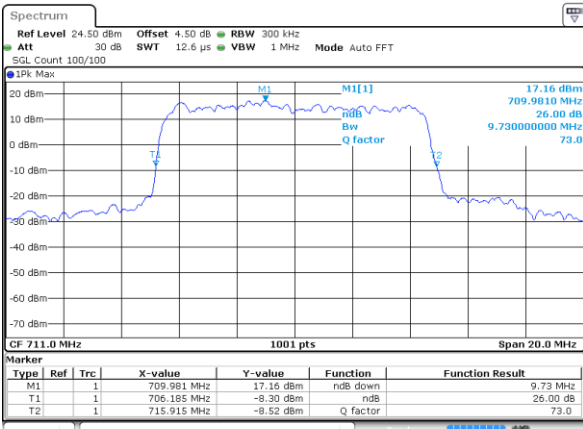

Date: 2 JUN 2017 11:57:39

Middle Channel / 5MHz / 16QAM

Date: 2 JUN 2017 11:57:49

Highest Channel / 5MHz / QPSK

Date: 2 JUN 2017 11:57:29

Highest Channel / 5MHz / 16QAM

Date: 2 JUN 2017 11:57:19

LTE Band 12

Lowest Channel / 10MHz / QPSK

Date: 2 JUN 2017 12:14:36

Lowest Channel / 10MHz / 16QAM

Date: 2 JUN 2017 12:14:26

Middle Channel / 10MHz / QPSK

Date: 2 JUN 2017 12:14:06

Middle Channel / 10MHz / 16QAM

Date: 2 JUN 2017 12:14:16

Highest Channel / 10MHz / QPSK

Date: 2 JUN 2017 12:13:56

Highest Channel / 10MHz / 16QAM

Date: 2 JUN 2017 13:53:48

LTE Band 17

Lowest Channel / 5MHz / QPSK

Date: 2 JUN 2017 14:07:19

Lowest Channel / 5MHz / 16QAM