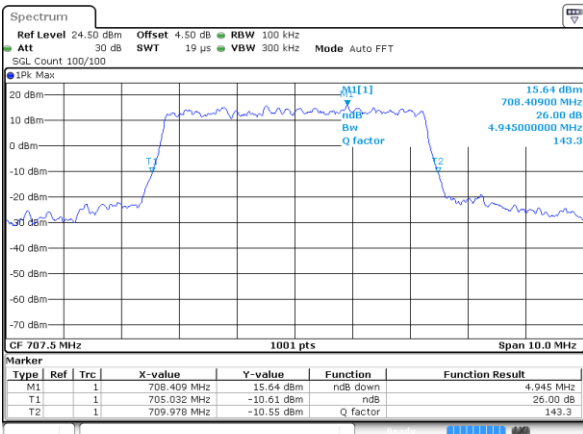

Highest Channel / 3MHz / 16QAM

Date: 2 JUN 2017 11:40:52

LTE Band 12

Lowest Channel / 5MHz / QPSK

Date: 2 JUN 2017 11:58:09

Lowest Channel / 5MHz / 16QAM

Date: 2 JUN 2017 11:57:59

Middle Channel / 5MHz / QPSK

Date: 2 JUN 2017 11:57:39

Middle Channel / 5MHz / 16QAM

Date: 2 JUN 2017 11:57:49

Highest Channel / 5MHz / QPSK

Date: 2 JUN 2017 11:57:29

Highest Channel / 5MHz / 16QAM

Date: 2 JUN 2017 11:57:19

LTE Band 12