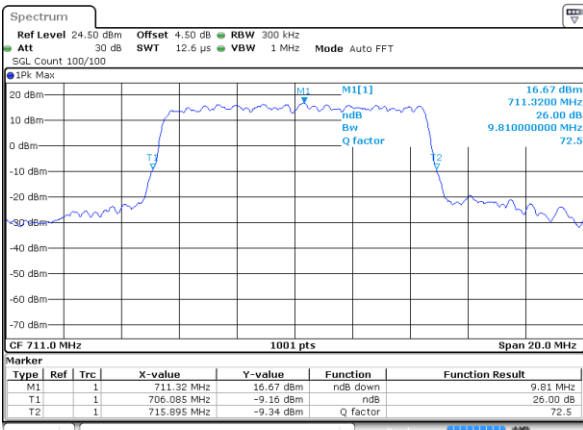

Date: 2 JUN 2017 14:16:57

LTE Band 17

Lowest Channel / 10MHz / QPSK

Date: 2 JUN 2017 14:23:46

Lowest Channel / 10MHz / 16QAM

Date: 2 JUN 2017 14:23:56

Middle Channel / 10MHz / QPSK

Date: 2 JUN 2017 14:30:45

Middle Channel / 10MHz / 16QAM

Date: 2 JUN 2017 14:30:55

Highest Channel / 10MHz / QPSK

Date: 2 JUN 2017 14:33:14

Highest Channel / 10MHz / 16QAM

Date: 2 JUN 2017 14:33:24

LTE Band 26

Lowest Channel / 1.4MHz / QPSK