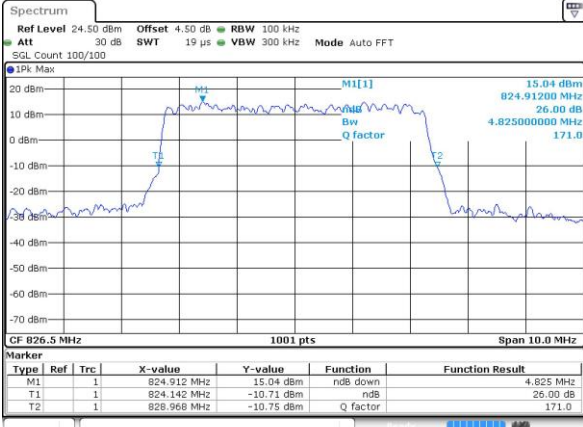

Highest Channel / 3MHz / 16QAM

Date: 1 JUN 2017 19:24:56

LTE Band 5

Lowest Channel / 5MHz / QPSK

Date: 1 JUN 2017 19:33:54

Lowest Channel / 5MHz / 16QAM

Date: 1 JUN 2017 19:34:05

Middle Channel / 5MHz / QPSK

Date: 1 JUN 2017 19:43:03

Middle Channel / 5MHz / 16QAM

Date: 1 JUN 2017 19:43:14

Highest Channel / 5MHz / QPSK

Date: 1 JUN 2017 19:45:38

Highest Channel / 5MHz / 16QAM

Date: 1 JUN 2017 19:45:49

LTE Band 5