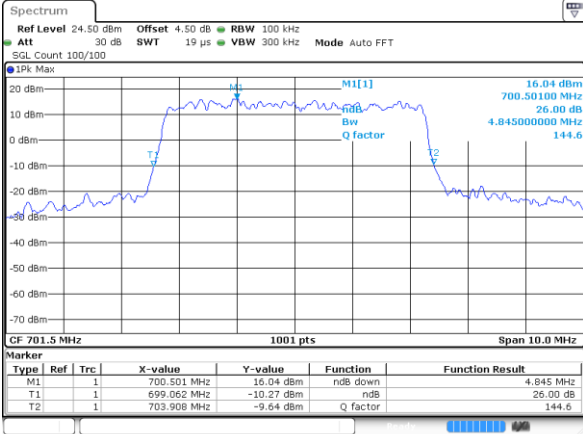

Highest Channel / 3MHz / 16QAM

Date: 2 JUN 2017 11:40:52

LTE Band 12

Lowest Channel / 5MHz / QPSK

Date: 2 JUN 2017 11:58:09

Lowest Channel / 5MHz / 16QAM

Date: 2 JUN 2017 11:57:59

Middle Channel / 5MHz / QPSK

Date: 2 JUN 2017 11:57:39

Middle Channel / 5MHz / 16QAM

Date: 2 JUN 2017 11:57:49

Highest Channel / 5MHz / QPSK

Date: 2 JUN 2017 11:57:29

Highest Channel / 5MHz / 16QAM

Date: 2 JUN 2017 11:57:19

LTE Band 12