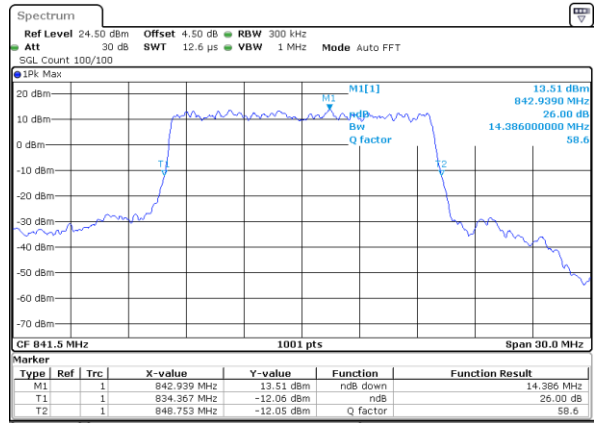

Highest Channel / 10MHz / 16QAM

Date: 2 JUN 2017 18:55:36

LTE Band 26

Lowest Channel / 15MHz / QPSK

Date: 2 JUN 2017 19:06:59

Lowest Channel / 15MHz / 16QAM

Date: 2 JUN 2017 19:07:21

Middle Channel / 15MHz / QPSK

Date: 2 JUN 2017 19:08:02

Middle Channel / 15MHz / 16QAM

Date: 2 JUN 2017 19:07:46

Highest Channel / 15MHz / QPSK

Date: 2 JUN 2017 19:08:41

Highest Channel / 15MHz / 16QAM

Date: 2 JUN 2017 19:09:19

LTE Band 26