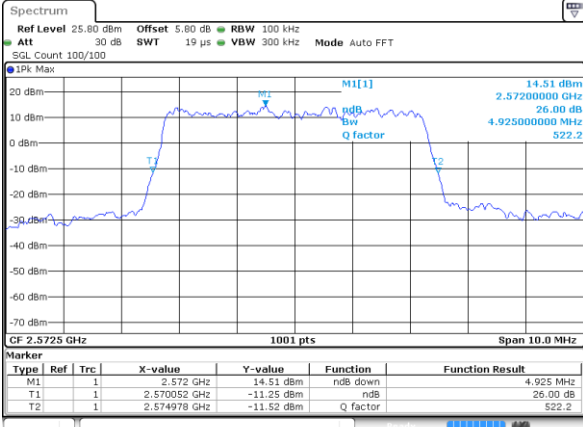

Date: 2 JUN 2017 19:08:02

Middle Channel / 15MHz / 16QAM

Date: 2 JUN 2017 19:07:46

Highest Channel / 15MHz / QPSK

Date: 2 JUN 2017 19:08:41

Highest Channel / 15MHz / 16QAM

Date: 2 JUN 2017 19:09:19

LTE Band 26

CH26765 / 15MHz / QPSK

Date: 2 JUN 2017 21:10:29

CH26765 / 15MHz / 16QAM

Date: 2 JUN 2017 21:09:48

LTE Band 38

Lowest Channel / 5MHz / QPSK

Date: 5 JUN 2017 09:53:13

Lowest Channel / 5MHz / 16QAM