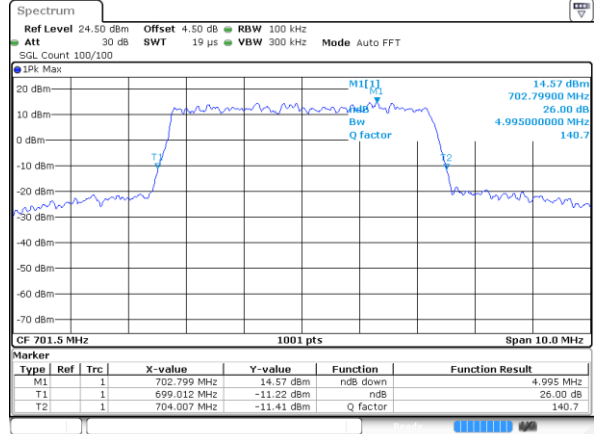

Highest Channel / 3MHz / 16QAM

Date: 2 JUN 2017 11:40:52

LTE Band 12

Lowest Channel / 5MHz / QPSK

Date: 2 JUN 2017 11:58:09

Lowest Channel / 5MHz / 16QAM

Date: 2 JUN 2017 11:57:59

Middle Channel / 5MHz / QPSK

Date: 2 JUN 2017 11:57:39

Middle Channel / 5MHz / 16QAM

Date: 2 JUN 2017 11:57:49

Highest Channel / 5MHz / QPSK

Date: 2 JUN 2017 11:57:29

Highest Channel / 5MHz / 16QAM

Date: 2 JUN 2017 11:57:19

LTE Band 12