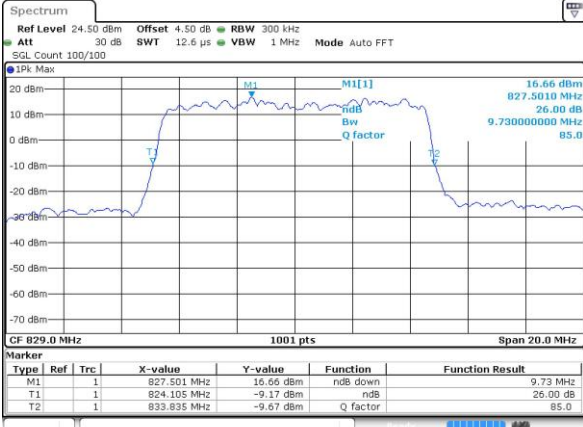

LTE Band 5

Lowest Channel / 10MHz / QPSK

Date: 1 JUN 2017 19:54:48