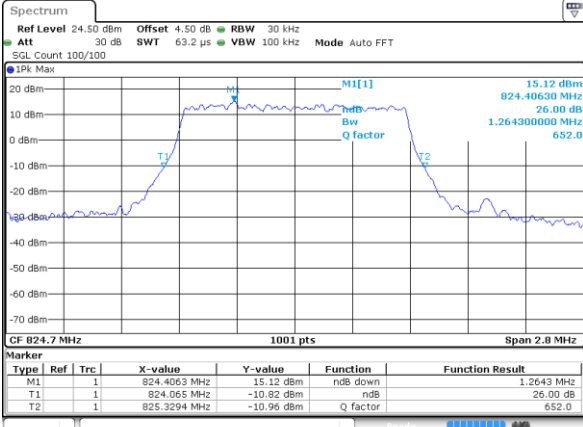

Date: 2 JUN 2017 14:16:57

LTE Band 17

Lowest Channel / 10MHz / QPSK

Date: 2 JUN 2017 14:23:46

Lowest Channel / 10MHz / 16QAM

Date: 2 JUN 2017 14:23:56

Middle Channel / 10MHz / QPSK

Date: 2 JUN 2017 14:30:45

Middle Channel / 10MHz / 16QAM

Date: 2 JUN 2017 14:30:55

Highest Channel / 10MHz / QPSK

Date: 2 JUN 2017 14:33:14

Highest Channel / 10MHz / 16QAM

Date: 2 JUN 2017 14:33:24

LTE Band 26

Lowest Channel / 1.4MHz / QPSK

Date: 2 JUN 2017 16:45:52

Lowest Channel / 1.4MHz / 16QAM

Date: 2 JUN 2017 16:46:25

Middle Channel / 1.4MHz / QPSK

Date: 2 JUN 2017 17:08:37

Middle Channel / 1.4MHz / 16QAM

Date: 2 JUN 2017 17:08:10

Highest Channel / 1.4MHz / QPSK