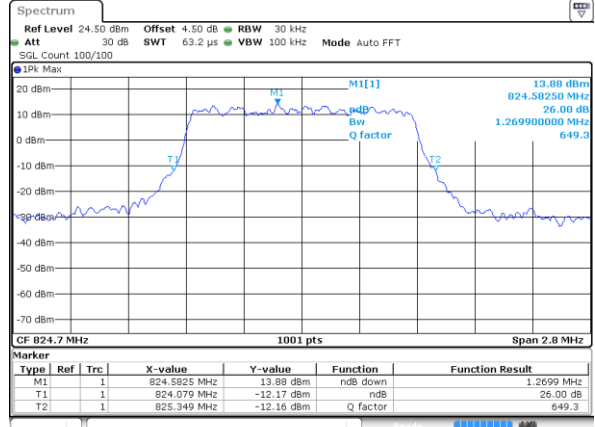

Date: 2 JUN 2017 14:16:57

LTE Band 17

Lowest Channel / 10MHz / QPSK

Date: 2 JUN 2017 14:23:46

Lowest Channel / 10MHz / 16QAM

Date: 2 JUN 2017 14:23:56

Middle Channel / 10MHz / QPSK

Date: 2 JUN 2017 14:30:45

Middle Channel / 10MHz / 16QAM

Date: 2 JUN 2017 14:30:55

Highest Channel / 10MHz / QPSK

Date: 2 JUN 2017 14:33:14

Highest Channel / 10MHz / 16QAM

Date: 2 JUN 2017 14:33:24

LTE Band 26

Lowest Channel / 1.4MHz / QPSK

Date: 2 JUN 2017 16:45:52

Lowest Channel / 1.4MHz / 16QAM

Date: 2 JUN 2017 16:46:25

Middle Channel / 1.4MHz / QPSK

Date: 2 JUN 2017 17:08:37

Middle Channel / 1.4MHz / 16QAM

Date: 2 JUN 2017 17:08:10

Highest Channel / 1.4MHz / QPSK