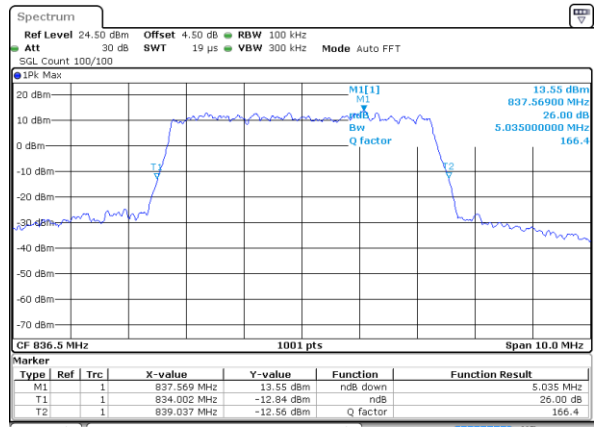

Date: 2 JUN 2017 17:09:28

Highest Channel / 1.4MHz / 16QAM

Date: 2 JUN 2017 17:09:59

LTE Band 26

Lowest Channel / 3MHz / QPSK

Date: 2 JUN 2017 17:34:30

Lowest Channel / 3MHz / 16QAM

Date: 2 JUN 2017 17:35:01

Middle Channel / 3MHz / QPSK

Date: 2 JUN 2017 18:02:43

Middle Channel / 3MHz / 16QAM

Date: 2 JUN 2017 18:02:29

Highest Channel / 3MHz / QPSK

Date: 2 JUN 2017 18:04:15

Highest Channel / 3MHz / 16QAM

Date: 2 JUN 2017 18:03:50

LTE Band 26

Lowest Channel / 5MHz / QPSK

Date: 2 JUN 2017 18:38:11

Lowest Channel / 5MHz / 16QAM

Date: 2 JUN 2017 18:38:22

Middle Channel / 5MHz / QPSK

Date: 2 JUN 2017 18:42:53

Middle Channel / 5MHz / 16QAM

Date: 2 JUN 2017 18:42:25

Highest Channel / 5MHz / QPSK

Date: 2 JUN 2017 18:43:22

Highest Channel / 5MHz / 16QAM

Date: 2 JUN 2017 18:44:01

LTE Band 26

Lowest Channel / 10MHz / QPSK

Date: 2 JUN 2017 18:53:08