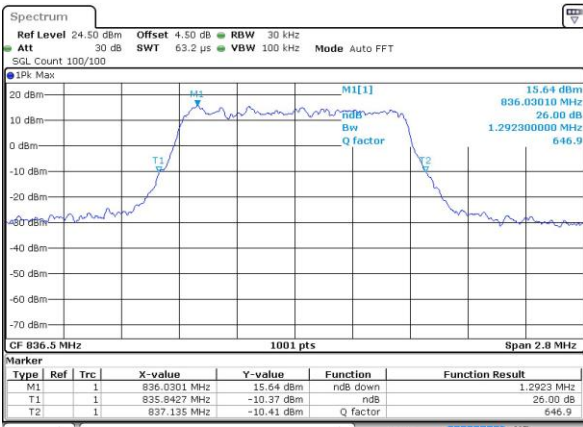

LTE Band 5

Lowest Channel / 1.4MHz / QPSK

Date: 1 JUN 2017 18:52:09

Lowest Channel / 1.4MHz / 16QAM

Date: 1 JUN 2017 18:51:58

Middle Channel / 1.4MHz / QPSK

Date: 1 JUN 2017 19:01:08

Middle Channel / 1.4MHz / 16QAM

Date: 1 JUN 2017 19:01:19

Highest Channel / 1.4MHz / QPSK

Date: 1 JUN 2017 19:03:44

Highest Channel / 1.4MHz / 16QAM

Date: 1 JUN 2017 19:03:55

LTE Band 5

Lowest Channel / 3MHz / QPSK

Date: 1 JUN 2017 19:12:59