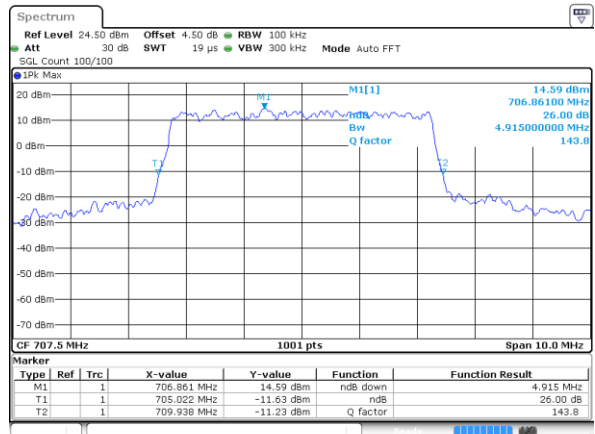

Highest Channel / 3MHz / 16QAM

Date: 2 JUN 2017 11:40:52

LTE Band 12

Lowest Channel / 5MHz / QPSK

Date: 2 JUN 2017 11:58:09

Lowest Channel / 5MHz / 16QAM

Date: 2 JUN 2017 11:57:59

Middle Channel / 5MHz / QPSK

Date: 2 JUN 2017 11:57:39

Middle Channel / 5MHz / 16QAM

Date: 2 JUN 2017 11:57:49

Highest Channel / 5MHz / QPSK

Date: 2 JUN 2017 11:57:29

Highest Channel / 5MHz / 16QAM

Date: 2 JUN 2017 11:57:19

LTE Band 12