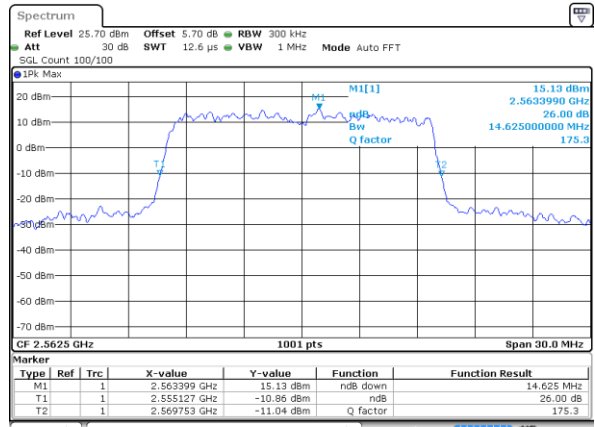

Middle Channel / 10MHz / 16QAM

Date: 2 JUN 2017 09:51:11

Highest Channel / 10MHz / QPSK

Date: 2 JUN 2017 09:51:51

Highest Channel / 10MHz / 16QAM

Date: 2 JUN 2017 09:52:11

LTE Band 7

Lowest Channel / 15MHz / QPSK

Date: 2 JUN 2017 10:07:20

Lowest Channel / 15MHz / 16QAM

Date: 2 JUN 2017 10:07:00

Middle Channel / 15MHz / QPSK

Date: 2 JUN 2017 10:07:40

Middle Channel / 15MHz / 16QAM

Date: 2 JUN 2017 10:08:00

Highest Channel / 15MHz / QPSK

Date: 2 JUN 2017 10:08:40

Highest Channel / 15MHz / 16QAM

Date: 2 JUN 2017 10:08:20

LTE Band 7

Lowest Channel / 20MHz / QPSK

Date: 2 JUN 2017 10:23:49

Lowest Channel / 20MHz / 16QAM

Date: 2 JUN 2017 10:23:29