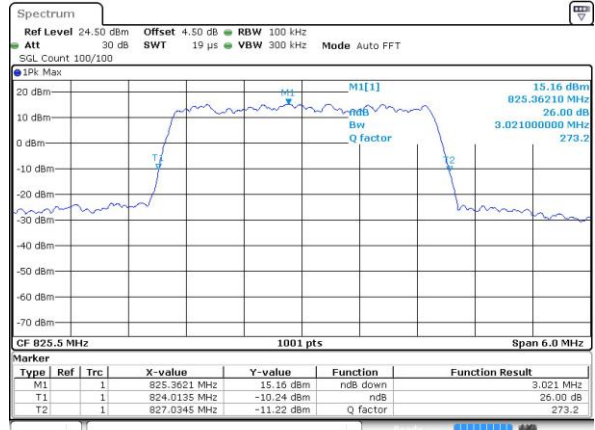

Lowest Channel / 3MHz / 16QAM

Date: 1 JUN 2017 19:13:10