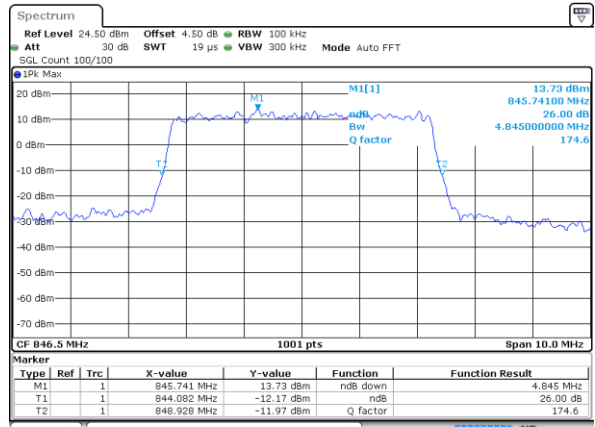

LTE Band 26

Lowest Channel / 5MHz / QPSK

Date: 2 JUN 2017 18:38:11

Lowest Channel / 5MHz / 16QAM

Date: 2 JUN 2017 18:38:22

Middle Channel / 5MHz / QPSK

Date: 2 JUN 2017 18:42:53

Middle Channel / 5MHz / 16QAM

Date: 2 JUN 2017 18:42:25

Highest Channel / 5MHz / QPSK

Date: 2 JUN 2017 18:43:22

Highest Channel / 5MHz / 16QAM

Date: 2 JUN 2017 18:44:01

LTE Band 26

Lowest Channel / 10MHz / QPSK

Date: 2 JUN 2017 18:53:08