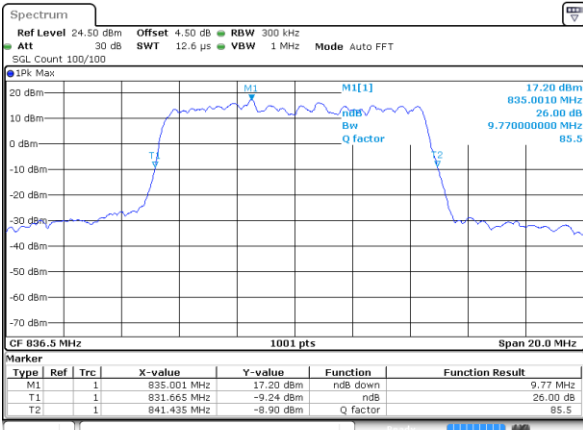

Middle Channel / 10MHz / QPSK

Date: 2 JUN 2017 18:54:32