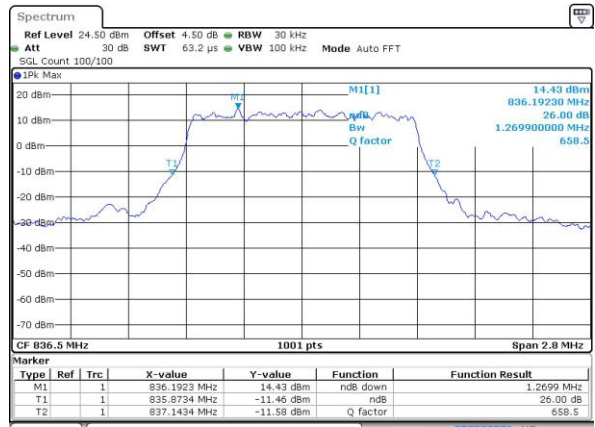

LTE Band 5

Lowest Channel / 1.4MHz / QPSK

Date: 1 JUN 2017 18:52:09

Lowest Channel / 1.4MHz / 16QAM

Date: 1 JUN 2017 18:51:58

Middle Channel / 1.4MHz / QPSK

Date: 1 JUN 2017 19:01:08

Middle Channel / 1.4MHz / 16QAM

Date: 1 JUN 2017 19:01:19

Highest Channel / 1.4MHz / QPSK

Date: 1 JUN 2017 19:03:44

Highest Channel / 1.4MHz / 16QAM

Date: 1 JUN 2017 19:03:55

LTE Band 5

Lowest Channel / 3MHz / QPSK

Date: 1 JUN 2017 19:12:59