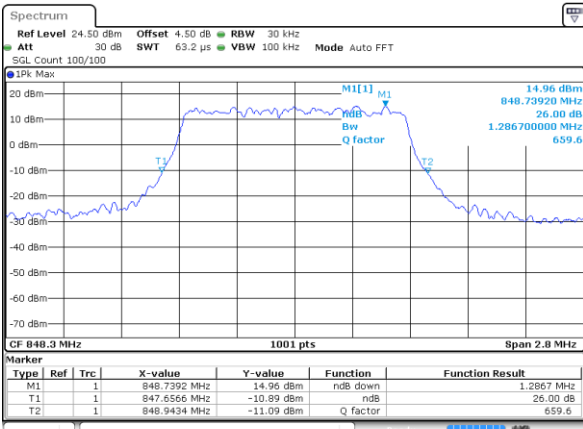

Middle Channel / 10MHz / 16QAM

Date: 2 JUN 2017 14:30:55

Highest Channel / 10MHz / QPSK

Date: 2 JUN 2017 14:33:14

Highest Channel / 10MHz / 16QAM

Date: 2 JUN 2017 14:33:24

LTE Band 26

Lowest Channel / 1.4MHz / QPSK

Date: 2 JUN 2017 16:45:52

Lowest Channel / 1.4MHz / 16QAM

Date: 2 JUN 2017 16:46:25

Middle Channel / 1.4MHz / QPSK

Date: 2 JUN 2017 17:08:37

Middle Channel / 1.4MHz / 16QAM

Date: 2 JUN 2017 17:08:10

Highest Channel / 1.4MHz / QPSK

Date: 2 JUN 2017 17:09:28

Highest Channel / 1.4MHz / 16QAM

Date: 2 JUN 2017 17:09:59

LTE Band 26

Lowest Channel / 3MHz / QPSK

Date: 2 JUN 2017 17:34:30

Lowest Channel / 3MHz / 16QAM

Date: 2 JUN 2017 17:35:01