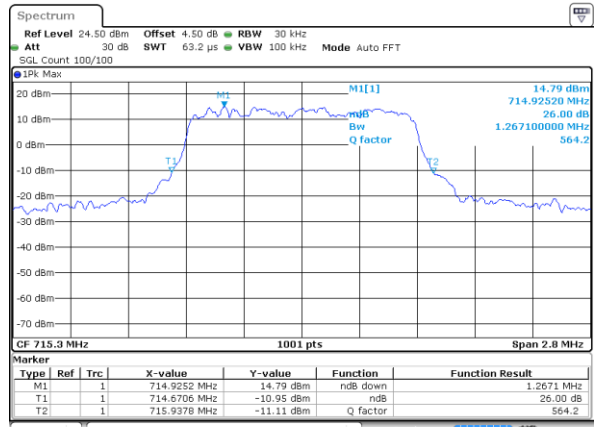

LTE Band 12

Lowest Channel / 1.4MHz / QPSK

Date: 2 JUN 2017 11:25:14

Lowest Channel / 1.4MHz / 16QAM

Date: 2 JUN 2017 11:25:04

Middle Channel / 1.4MHz / QPSK

Date: 2 JUN 2017 11:24:44

Middle Channel / 1.4MHz / 16QAM

Date: 2 JUN 2017 11:24:54

Highest Channel / 1.4MHz / QPSK

Date: 2 JUN 2017 11:24:34

Highest Channel / 1.4MHz / 16QAM

Date: 2 JUN 2017 11:24:24

LTE Band 12

Lowest Channel / 3MHz / QPSK

Date: 2 JUN 2017 11:41:42