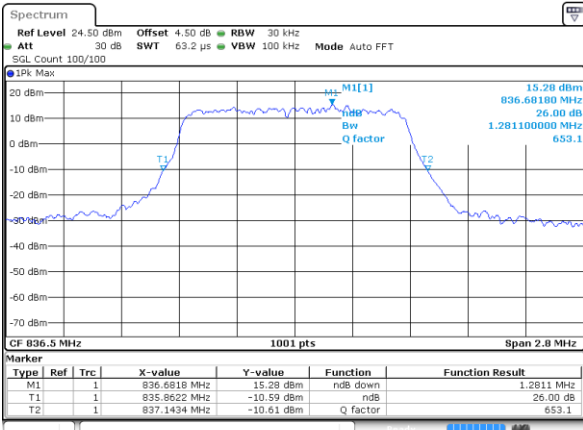

Date: 2 JUN 2017 14:16:57

LTE Band 17

Lowest Channel / 10MHz / QPSK

Date: 2 JUN 2017 14:23:46

Lowest Channel / 10MHz / 16QAM

Date: 2 JUN 2017 14:23:56

Middle Channel / 10MHz / QPSK

Date: 2 JUN 2017 14:30:45

Middle Channel / 10MHz / 16QAM

Date: 2 JUN 2017 14:30:55

Highest Channel / 10MHz / QPSK

Date: 2 JUN 2017 14:33:14

Highest Channel / 10MHz / 16QAM

Date: 2 JUN 2017 14:33:24

LTE Band 26

Lowest Channel / 1.4MHz / QPSK

Date: 2 JUN 2017 16:45:52

Lowest Channel / 1.4MHz / 16QAM

Date: 2 JUN 2017 16:46:25

Middle Channel / 1.4MHz / QPSK

Date: 2 JUN 2017 17:08:37

Middle Channel / 1.4MHz / 16QAM

Date: 2 JUN 2017 17:08:10

Highest Channel / 1.4MHz / QPSK