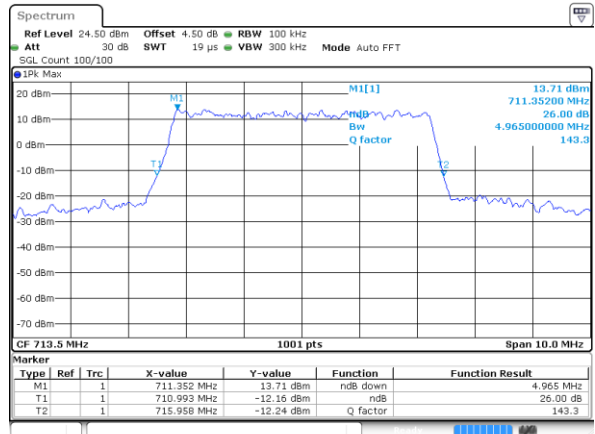

Highest Channel / 3MHz / 16QAM

Date: 2 JUN 2017 11:40:52

LTE Band 12

Lowest Channel / 5MHz / QPSK

Date: 2 JUN 2017 11:58:09

Lowest Channel / 5MHz / 16QAM

Date: 2 JUN 2017 11:57:59

Middle Channel / 5MHz / QPSK

Date: 2 JUN 2017 11:57:39

Middle Channel / 5MHz / 16QAM

Date: 2 JUN 2017 11:57:49

Highest Channel / 5MHz / QPSK

Date: 2 JUN 2017 11:57:29

Highest Channel / 5MHz / 16QAM

Date: 2 JUN 2017 11:57:19

LTE Band 12