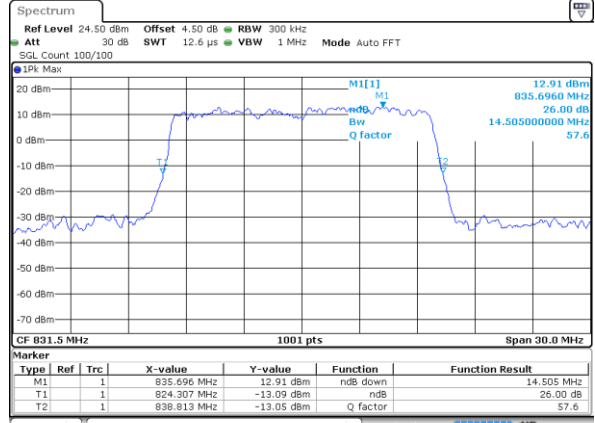

Date: 2 JUN 2017 18:42:25

Highest Channel / 5MHz / QPSK

Date: 2 JUN 2017 18:43:22

Highest Channel / 5MHz / 16QAM

Date: 2 JUN 2017 18:44:01

LTE Band 26

Lowest Channel / 10MHz / QPSK

Date: 2 JUN 2017 18:53:08

Lowest Channel / 10MHz / 16QAM

Date: 2 JUN 2017 18:53:34

Middle Channel / 10MHz / QPSK

Date: 2 JUN 2017 18:54:32

Middle Channel / 10MHz / 16QAM

Date: 2 JUN 2017 18:54:09

Highest Channel / 10MHz / QPSK

Date: 2 JUN 2017 18:55:05

Highest Channel / 10MHz / 16QAM

Date: 2 JUN 2017 18:55:36

LTE Band 26

Lowest Channel / 15MHz / QPSK

Date: 2 JUN 2017 19:06:59

Lowest Channel / 15MHz / 16QAM

Date: 2 JUN 2017 19:07:21

Middle Channel / 15MHz / QPSK

Date: 2 JUN 2017 19:08:02

Middle Channel / 15MHz / 16QAM

Date: 2 JUN 2017 19:07:46

Highest Channel / 15MHz / QPSK

Date: 2 JUN 2017 19:08:41

Highest Channel / 15MHz / 16QAM

Date: 2 JUN 2017 19:09:19

LTE Band 26