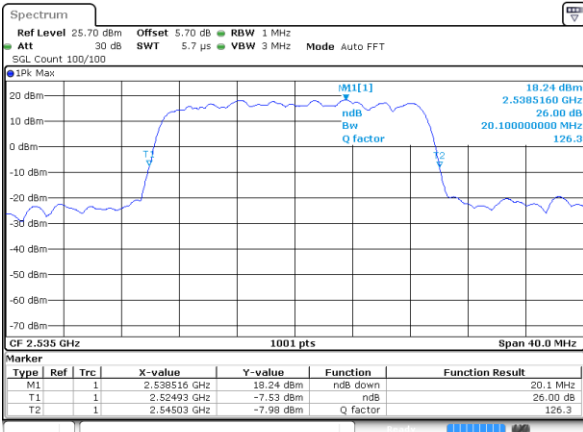

Middle Channel / 20MHz / QPSK

Date: 2 JUN 2017 10:24:09