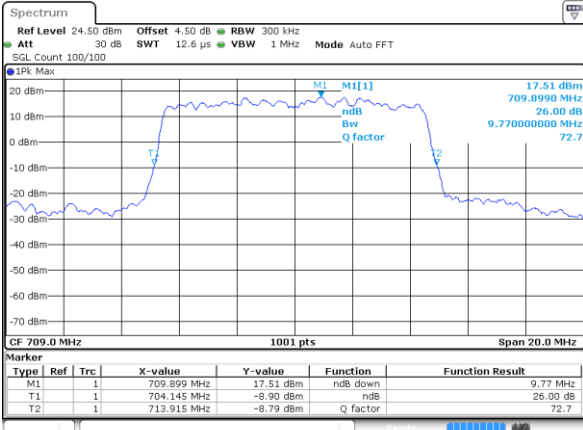

Highest Channel / 10MHz / QPSK

Date: 2 JUN 2017 12:13:56

Highest Channel / 10MHz / 16QAM

Date: 2 JUN 2017 13:53:48

LTE Band 17

Lowest Channel / 5MHz / QPSK

Date: 2 JUN 2017 14:07:19

Lowest Channel / 5MHz / 16QAM

Date: 2 JUN 2017 14:07:29

Middle Channel / 5MHz / QPSK

Date: 2 JUN 2017 14:14:18

Middle Channel / 5MHz / 16QAM

Date: 2 JUN 2017 14:14:28

Highest Channel / 5MHz / QPSK

Date: 2 JUN 2017 14:16:47

Highest Channel / 5MHz / 16QAM

Date: 2 JUN 2017 14:16:57

LTE Band 17

Lowest Channel / 10MHz / QPSK

Date: 2 JUN 2017 14:23:46

Lowest Channel / 10MHz / 16QAM

Date: 2 JUN 2017 14:23:56

Middle Channel / 10MHz / QPSK

Date: 2 JUN 2017 14:30:45