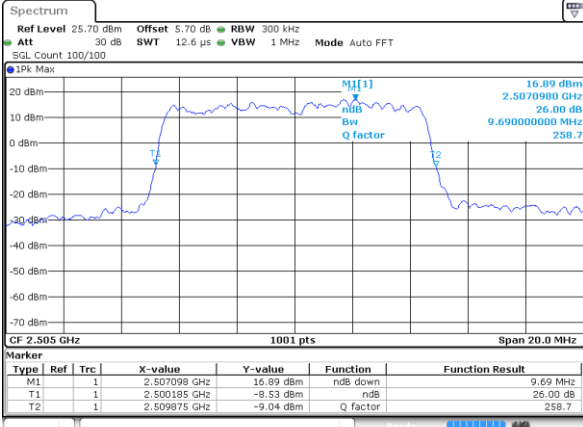

Highest Channel / 10MHz / QPSK

Date: 1 JUN 2017 20:06:35

Highest Channel / 10MHz / 16QAM

Date: 1 JUN 2017 20:06:46

LTE Band 7

Lowest Channel / 5MHz / QPSK

Date: 2 JUN 2017 09:34:03

Lowest Channel / 5MHz / 16QAM

Date: 2 JUN 2017 09:34:23

Middle Channel / 5MHz / QPSK

Date: 2 JUN 2017 09:35:03

Middle Channel / 5MHz / 16QAM

Date: 2 JUN 2017 09:34:43

Highest Channel / 5MHz / QPSK

Date: 2 JUN 2017 09:35:22

Highest Channel / 5MHz / 16QAM

Date: 2 JUN 2017 09:35:42

LTE Band 7

Lowest Channel / 10MHz / QPSK

Date: 2 JUN 2017 09:50:31

Lowest Channel / 10MHz / 16QAM

Date: 2 JUN 2017 09:50:51

Middle Channel / 10MHz / QPSK

Date: 2 JUN 2017 09:51:31