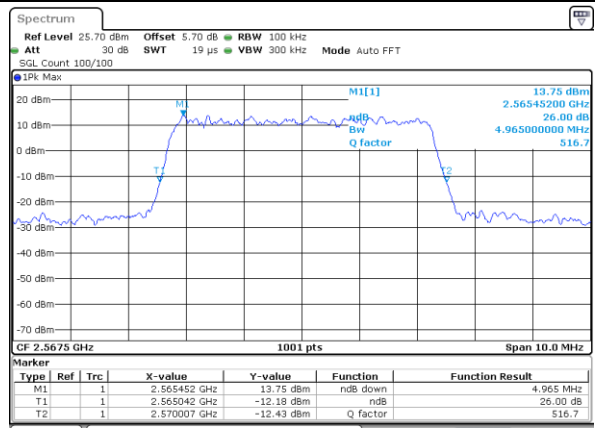

Highest Channel / 10MHz / QPSK

Date: 1 JUN 2017 20:06:35

Highest Channel / 10MHz / 16QAM

Date: 1 JUN 2017 20:06:46

LTE Band 7

Lowest Channel / 5MHz / QPSK

Date: 2 JUN 2017 09:34:03

Lowest Channel / 5MHz / 16QAM

Date: 2 JUN 2017 09:34:23

Middle Channel / 5MHz / QPSK

Date: 2 JUN 2017 09:35:03

Middle Channel / 5MHz / 16QAM

Date: 2 JUN 2017 09:34:43

Highest Channel / 5MHz / QPSK

Date: 2 JUN 2017 09:35:22

Highest Channel / 5MHz / 16QAM

Date: 2 JUN 2017 09:35:42

LTE Band 7

Lowest Channel / 10MHz / QPSK

Date: 2 JUN 2017 09:50:31

Lowest Channel / 10MHz / 16QAM

Date: 2 JUN 2017 09:50:51

Middle Channel / 10MHz / QPSK

Date: 2 JUN 2017 09:51:31