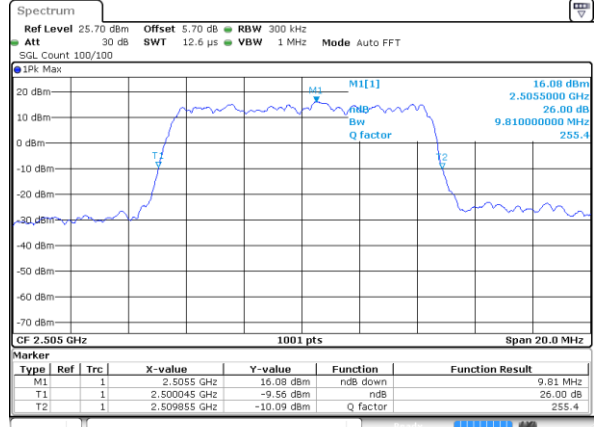

Date: 2 JUN 2017 09:35:42

LTE Band 7

Lowest Channel / 10MHz / QPSK

Date: 2 JUN 2017 09:50:31

Lowest Channel / 10MHz / 16QAM

Date: 2 JUN 2017 09:50:51

Middle Channel / 10MHz / QPSK

Date: 2 JUN 2017 09:51:31

Middle Channel / 10MHz / 16QAM

Date: 2 JUN 2017 09:51:11

Highest Channel / 10MHz / QPSK

Date: 2 JUN 2017 09:51:51

Highest Channel / 10MHz / 16QAM

Date: 2 JUN 2017 09:52:11

LTE Band 7

Lowest Channel / 15MHz / QPSK