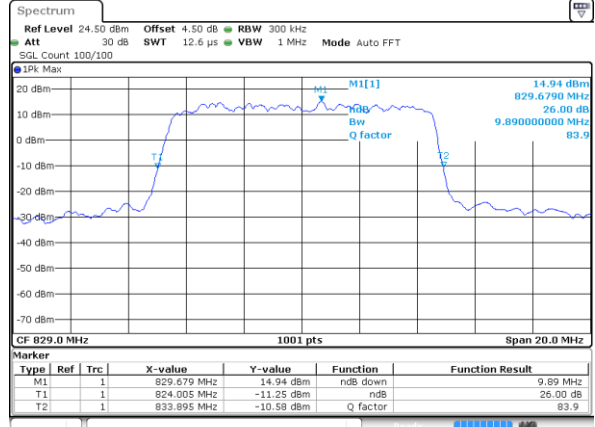

LTE Band 26

Lowest Channel / 5MHz / QPSK

Date: 2 JUN 2017 18:38:11

Lowest Channel / 5MHz / 16QAM

Date: 2 JUN 2017 18:38:22

Middle Channel / 5MHz / QPSK

Date: 2 JUN 2017 18:42:53

Middle Channel / 5MHz / 16QAM

Date: 2 JUN 2017 18:42:25

Highest Channel / 5MHz / QPSK

Date: 2 JUN 2017 18:43:22

Highest Channel / 5MHz / 16QAM

Date: 2 JUN 2017 18:44:01

LTE Band 26

Lowest Channel / 10MHz / QPSK

Date: 2 JUN 2017 18:53:08

Lowest Channel / 10MHz / 16QAM

Date: 2 JUN 2017 18:53:34

Middle Channel / 10MHz / QPSK

Date: 2 JUN 2017 18:54:32

Middle Channel / 10MHz / 16QAM

Date: 2 JUN 2017 18:54:09

Highest Channel / 10MHz / QPSK

Date: 2 JUN 2017 18:55:05

Highest Channel / 10MHz / 16QAM

Date: 2 JUN 2017 18:55:36

LTE Band 26

Lowest Channel / 15MHz / QPSK

Date: 2 JUN 2017 19:06:59

Lowest Channel / 15MHz / 16QAM

Date: 2 JUN 2017 19:07:21

Middle Channel / 15MHz / QPSK