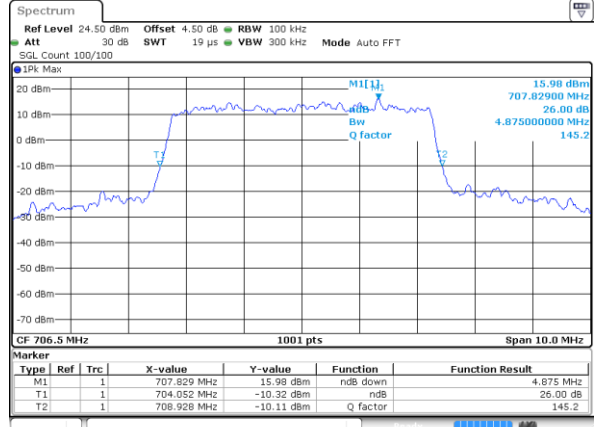

Lowest Channel / 10MHz / QPSK

Date: 2 JUN 2017 12:14:36

Lowest Channel / 10MHz / 16QAM

Date: 2 JUN 2017 12:14:26

Middle Channel / 10MHz / QPSK

Date: 2 JUN 2017 12:14:06

Middle Channel / 10MHz / 16QAM

Date: 2 JUN 2017 12:14:16

Highest Channel / 10MHz / QPSK

Date: 2 JUN 2017 12:13:56

Highest Channel / 10MHz / 16QAM

Date: 2 JUN 2017 13:53:48

LTE Band 17

Lowest Channel / 5MHz / QPSK

Date: 2 JUN 2017 14:07:19

Lowest Channel / 5MHz / 16QAM

Date: 2 JUN 2017 14:07:29

Middle Channel / 5MHz / QPSK

Date: 2 JUN 2017 14:14:18

Middle Channel / 5MHz / 16QAM

Date: 2 JUN 2017 14:14:28

Highest Channel / 5MHz / QPSK

Date: 2 JUN 2017 14:16:47

Highest Channel / 5MHz / 16QAM