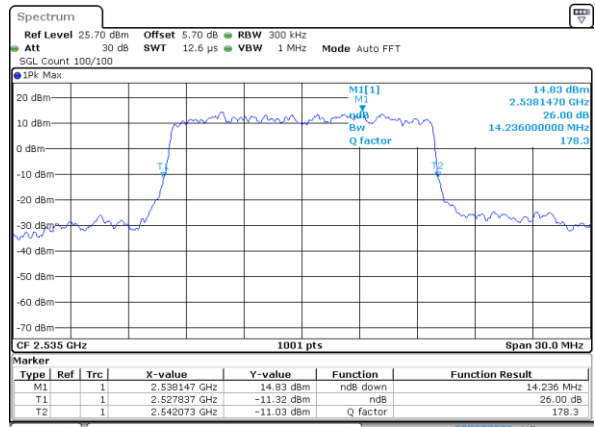

Middle Channel / 10MHz / 16QAM

Date: 2 JUN 2017 09:51:11

Highest Channel / 10MHz / QPSK

Date: 2 JUN 2017 09:51:51

Highest Channel / 10MHz / 16QAM

Date: 2 JUN 2017 09:52:11

LTE Band 7

Lowest Channel / 15MHz / QPSK

Date: 2 JUN 2017 10:07:20

Lowest Channel / 15MHz / 16QAM

Date: 2 JUN 2017 10:07:00

Middle Channel / 15MHz / QPSK

Date: 2 JUN 2017 10:07:40

Middle Channel / 15MHz / 16QAM

Date: 2 JUN 2017 10:08:00

Highest Channel / 15MHz / QPSK

Date: 2 JUN 2017 10:08:40

Highest Channel / 15MHz / 16QAM

Date: 2 JUN 2017 10:08:20

LTE Band 7

Lowest Channel / 20MHz / QPSK

Date: 2 JUN 2017 10:23:49

Lowest Channel / 20MHz / 16QAM

Date: 2 JUN 2017 10:23:29