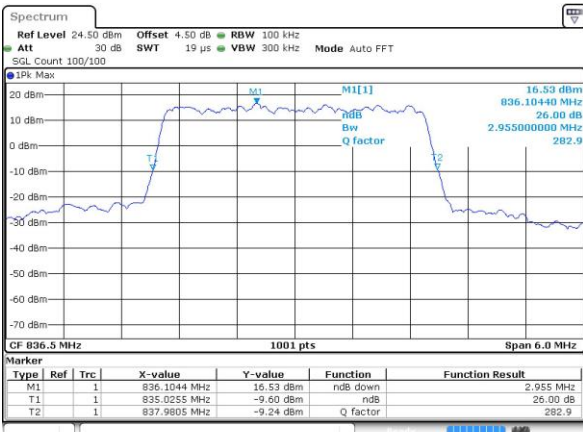

Middle Channel / 3MHz / QPSK

Date: 1 JUN 2017 19:22:09