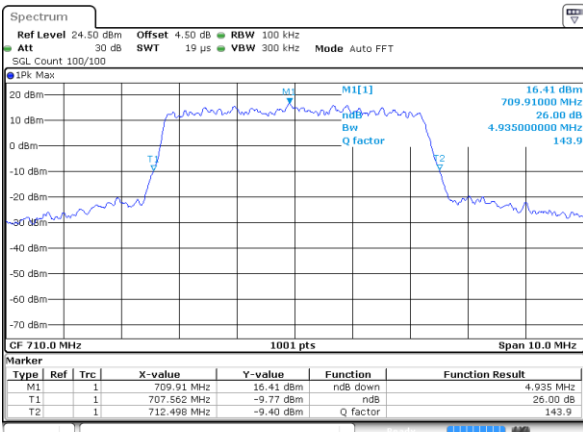

Highest Channel / 10MHz / QPSK

Date: 2 JUN 2017 12:13:56

Highest Channel / 10MHz / 16QAM

Date: 2 JUN 2017 13:53:48

LTE Band 17

Lowest Channel / 5MHz / QPSK

Date: 2 JUN 2017 14:07:19

Lowest Channel / 5MHz / 16QAM

Date: 2 JUN 2017 14:07:29

Middle Channel / 5MHz / QPSK

Date: 2 JUN 2017 14:14:18

Middle Channel / 5MHz / 16QAM

Date: 2 JUN 2017 14:14:28

Highest Channel / 5MHz / QPSK

Date: 2 JUN 2017 14:16:47

Highest Channel / 5MHz / 16QAM