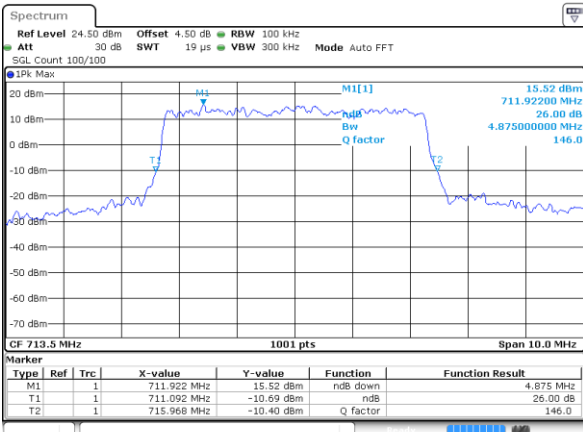

Highest Channel / 10MHz / QPSK

Date: 2 JUN 2017 12:13:56

Highest Channel / 10MHz / 16QAM

Date: 2 JUN 2017 13:53:48

LTE Band 17

Lowest Channel / 5MHz / QPSK

Date: 2 JUN 2017 14:07:19

Lowest Channel / 5MHz / 16QAM

Date: 2 JUN 2017 14:07:29

Middle Channel / 5MHz / QPSK

Date: 2 JUN 2017 14:14:18

Middle Channel / 5MHz / 16QAM

Date: 2 JUN 2017 14:14:28

Highest Channel / 5MHz / QPSK

Date: 2 JUN 2017 14:16:47

Highest Channel / 5MHz / 16QAM

Date: 2 JUN 2017 14:16:57

LTE Band 17

Lowest Channel / 10MHz / QPSK

Date: 2 JUN 2017 14:23:46

Lowest Channel / 10MHz / 16QAM

Date: 2 JUN 2017 14:23:56

Middle Channel / 10MHz / QPSK

Date: 2 JUN 2017 14:30:45