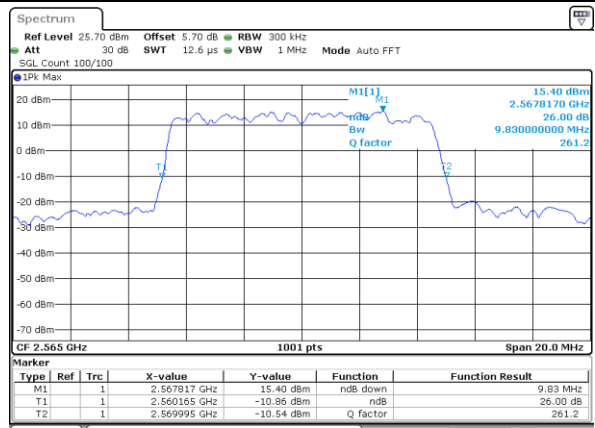

Date: 2 JUN 2017 09:35:42

LTE Band 7

Lowest Channel / 10MHz / QPSK

Date: 2 JUN 2017 09:50:31

Lowest Channel / 10MHz / 16QAM

Date: 2 JUN 2017 09:50:51

Middle Channel / 10MHz / QPSK

Date: 2 JUN 2017 09:51:31

Middle Channel / 10MHz / 16QAM

Date: 2 JUN 2017 09:51:11

Highest Channel / 10MHz / QPSK

Date: 2 JUN 2017 09:51:51

Highest Channel / 10MHz / 16QAM

Date: 2 JUN 2017 09:52:11

LTE Band 7

Lowest Channel / 15MHz / QPSK