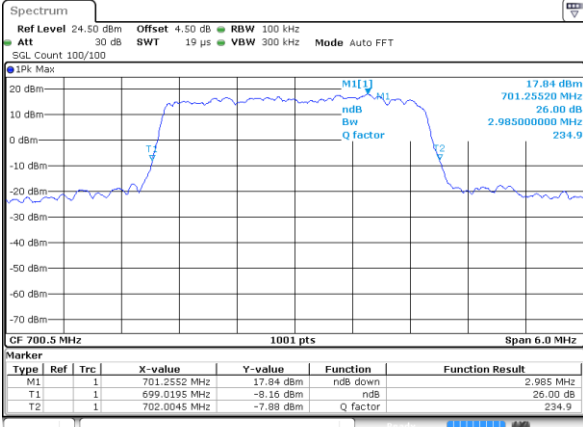

Date: 2 JUN 2017 11:24:54

Highest Channel / 1.4MHz / QPSK

Date: 2 JUN 2017 11:24:34

Highest Channel / 1.4MHz / 16QAM

Date: 2 JUN 2017 11:24:24

LTE Band 12

Lowest Channel / 3MHz / QPSK

Date: 2 JUN 2017 11:41:42

Lowest Channel / 3MHz / 16QAM

Date: 2 JUN 2017 11:41:32

Middle Channel / 3MHz / QPSK

Date: 2 JUN 2017 11:41:12

Middle Channel / 3MHz / 16QAM

Date: 2 JUN 2017 11:41:22

Highest Channel / 3MHz / QPSK

Date: 2 JUN 2017 11:41:02