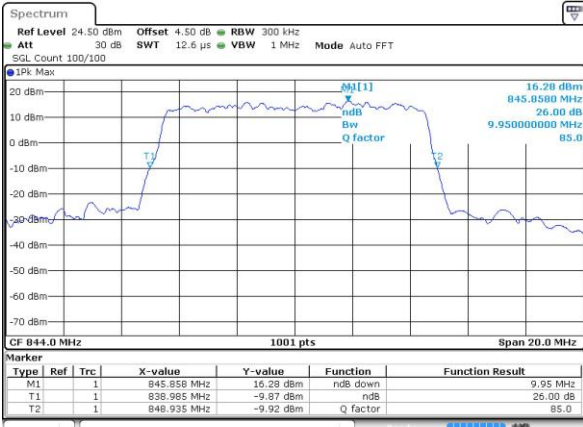

Lowest Channel / 10MHz / QPSK

Date: 1 JUN 2017 19:54:48

Lowest Channel / 10MHz / 16QAM

Date: 1 JUN 2017 19:54:59

Middle Channel / 10MHz / QPSK

Date: 1 JUN 2017 20:03:59

Middle Channel / 10MHz / 16QAM

Date: 1 JUN 2017 20:04:10

Highest Channel / 10MHz / QPSK

Date: 1 JUN 2017 20:06:35

Highest Channel / 10MHz / 16QAM

Date: 1 JUN 2017 20:06:46

LTE Band 7

Lowest Channel / 5MHz / QPSK

Date: 2 JUN 2017 09:34:03

Lowest Channel / 5MHz / 16QAM