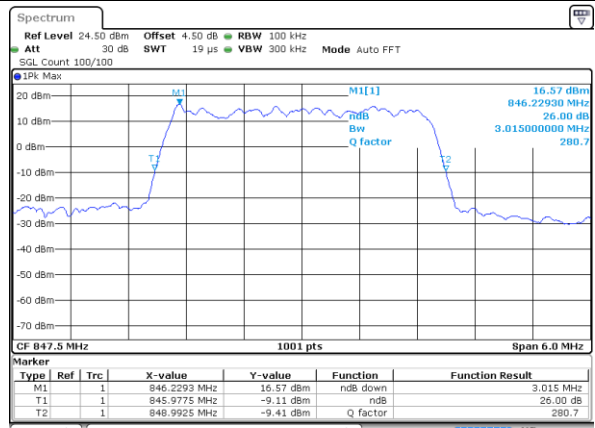

Date: 2 JUN 2017 17:09:28

Highest Channel / 1.4MHz / 16QAM

Date: 2 JUN 2017 17:09:59

LTE Band 26

Lowest Channel / 3MHz / QPSK

Date: 2 JUN 2017 17:34:30

Lowest Channel / 3MHz / 16QAM

Date: 2 JUN 2017 17:35:01

Middle Channel / 3MHz / QPSK

Date: 2 JUN 2017 18:02:43

Middle Channel / 3MHz / 16QAM

Date: 2 JUN 2017 18:02:29

Highest Channel / 3MHz / QPSK

Date: 2 JUN 2017 18:04:15

Highest Channel / 3MHz / 16QAM

Date: 2 JUN 2017 18:03:50

LTE Band 26

Lowest Channel / 5MHz / QPSK

Date: 2 JUN 2017 18:38:11

Lowest Channel / 5MHz / 16QAM

Date: 2 JUN 2017 18:38:22

Middle Channel / 5MHz / QPSK

Date: 2 JUN 2017 18:42:53

Middle Channel / 5MHz / 16QAM

Date: 2 JUN 2017 18:42:25

Highest Channel / 5MHz / QPSK

Date: 2 JUN 2017 18:43:22

Highest Channel / 5MHz / 16QAM

Date: 2 JUN 2017 18:44:01

LTE Band 26

Lowest Channel / 10MHz / QPSK

Date: 2 JUN 2017 18:53:08