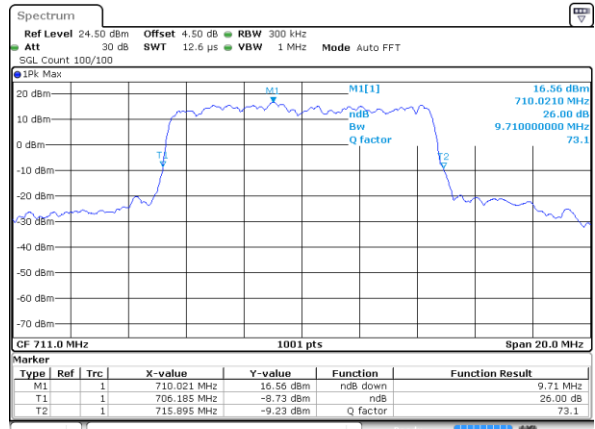

Date: 2 JUN 2017 11:57:39

Middle Channel / 5MHz / 16QAM

Date: 2 JUN 2017 11:57:49

Highest Channel / 5MHz / QPSK

Date: 2 JUN 2017 11:57:29

Highest Channel / 5MHz / 16QAM

Date: 2 JUN 2017 11:57:19

LTE Band 12

Lowest Channel / 10MHz / QPSK

Date: 2 JUN 2017 12:14:36

Lowest Channel / 10MHz / 16QAM

Date: 2 JUN 2017 12:14:26

Middle Channel / 10MHz / QPSK

Date: 2 JUN 2017 12:14:06

Middle Channel / 10MHz / 16QAM

Date: 2 JUN 2017 12:14:16

Highest Channel / 10MHz / QPSK

Date: 2 JUN 2017 12:13:56

Highest Channel / 10MHz / 16QAM

Date: 2 JUN 2017 13:53:48

LTE Band 17

Lowest Channel / 5MHz / QPSK

Date: 2 JUN 2017 14:07:19

Lowest Channel / 5MHz / 16QAM