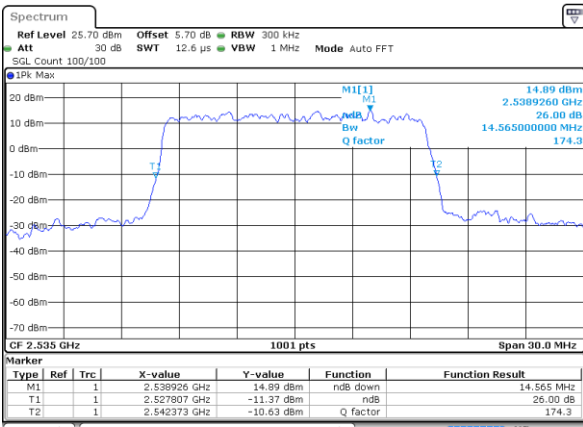

Middle Channel / 15MHz / QPSK

Date: 2 JUN 2017 10:07:40