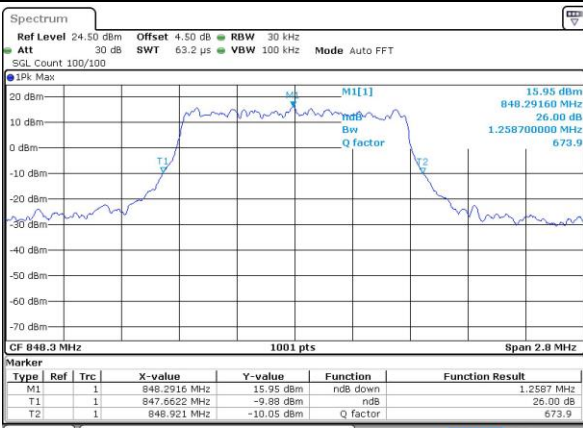

LTE Band 5

Lowest Channel / 1.4MHz / QPSK

Date: 1 JUN 2017 18:52:09

Lowest Channel / 1.4MHz / 16QAM

Date: 1 JUN 2017 18:51:58

Middle Channel / 1.4MHz / QPSK

Date: 1 JUN 2017 19:01:08

Middle Channel / 1.4MHz / 16QAM

Date: 1 JUN 2017 19:01:19

Highest Channel / 1.4MHz / QPSK

Date: 1 JUN 2017 19:03:44

Highest Channel / 1.4MHz / 16QAM

Date: 1 JUN 2017 19:03:55

LTE Band 5

Lowest Channel / 3MHz / QPSK

Date: 1 JUN 2017 19:12:59