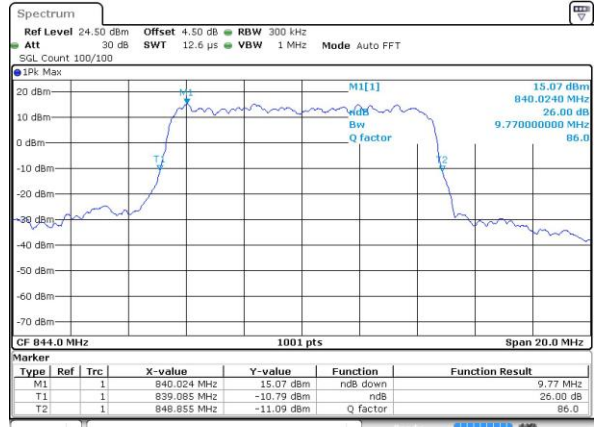

Date: 1 JUN 2017 19:43:03

Middle Channel / 5MHz / 16QAM

Date: 1 JUN 2017 19:43:14

Highest Channel / 5MHz / QPSK

Date: 1 JUN 2017 19:45:38

Highest Channel / 5MHz / 16QAM

Date: 1 JUN 2017 19:45:49

LTE Band 5

Lowest Channel / 10MHz / QPSK

Date: 1 JUN 2017 19:54:48

Lowest Channel / 10MHz / 16QAM

Date: 1 JUN 2017 19:54:59

Middle Channel / 10MHz / QPSK

Date: 1 JUN 2017 20:03:59

Middle Channel / 10MHz / 16QAM

Date: 1 JUN 2017 20:04:10

Highest Channel / 10MHz / QPSK

Date: 1 JUN 2017 20:06:35

Highest Channel / 10MHz / 16QAM

Date: 1 JUN 2017 20:06:46

LTE Band 7

Lowest Channel / 5MHz / QPSK

Date: 2 JUN 2017 09:34:03

Lowest Channel / 5MHz / 16QAM