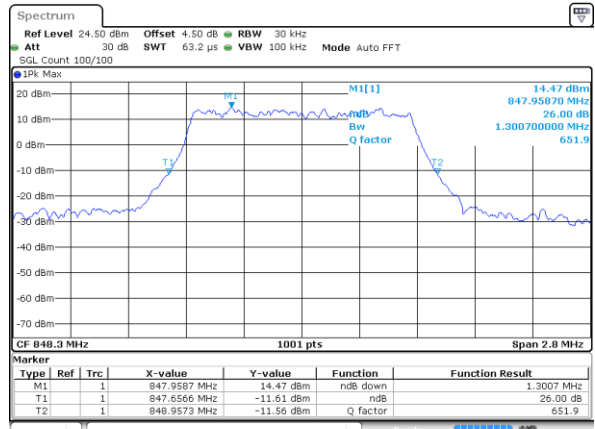

Middle Channel / 10MHz / 16QAM

Date: 2 JUN 2017 14:30:55

Highest Channel / 10MHz / QPSK

Date: 2 JUN 2017 14:33:14

Highest Channel / 10MHz / 16QAM

Date: 2 JUN 2017 14:33:24

LTE Band 26

Lowest Channel / 1.4MHz / QPSK

Date: 2 JUN 2017 16:45:52

Lowest Channel / 1.4MHz / 16QAM

Date: 2 JUN 2017 16:46:25

Middle Channel / 1.4MHz / QPSK

Date: 2 JUN 2017 17:08:37

Middle Channel / 1.4MHz / 16QAM

Date: 2 JUN 2017 17:08:10

Highest Channel / 1.4MHz / QPSK

Date: 2 JUN 2017 17:09:28

Highest Channel / 1.4MHz / 16QAM

Date: 2 JUN 2017 17:09:59

LTE Band 26

Lowest Channel / 3MHz / QPSK

Date: 2 JUN 2017 17:34:30

Lowest Channel / 3MHz / 16QAM

Date: 2 JUN 2017 17:35:01