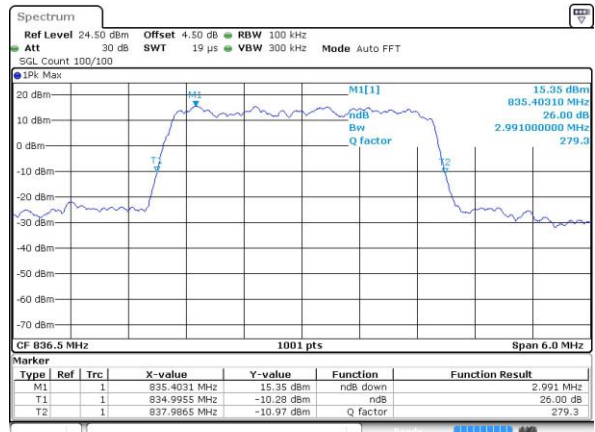

Date: 1 JUN 2017 19:01:19

Highest Channel / 1.4MHz / QPSK

Date: 1 JUN 2017 19:03:44

Highest Channel / 1.4MHz / 16QAM

Date: 1 JUN 2017 19:03:55

LTE Band 5

Lowest Channel / 3MHz / QPSK

Date: 1 JUN 2017 19:12:59

Lowest Channel / 3MHz / 16QAM

Date: 1 JUN 2017 19:13:10

Middle Channel / 3MHz / QPSK

Date: 1 JUN 2017 19:22:09

Middle Channel / 3MHz / 16QAM

Date: 1 JUN 2017 19:22:20

Highest Channel / 3MHz / QPSK

Date: 1 JUN 2017 19:24:45

Highest Channel / 3MHz / 16QAM

Date: 1 JUN 2017 19:24:56

LTE Band 5

Lowest Channel / 5MHz / QPSK

Date: 1 JUN 2017 19:33:54

Lowest Channel / 5MHz / 16QAM

Date: 1 JUN 2017 19:34:05

Middle Channel / 5MHz / QPSK