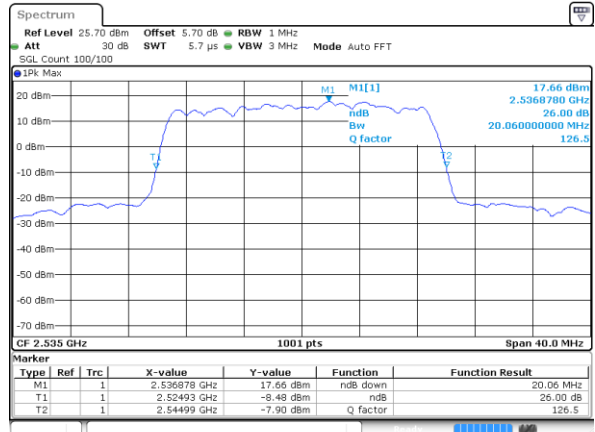

Date: 2 JUN 2017 10:08:40

Highest Channel / 15MHz / 16QAM

Date: 2 JUN 2017 10:08:20

LTE Band 7

Lowest Channel / 20MHz / QPSK

Date: 2 JUN 2017 10:23:49

Lowest Channel / 20MHz / 16QAM

Date: 2 JUN 2017 10:23:29

Middle Channel / 20MHz / QPSK

Date: 2 JUN 2017 10:24:09

Middle Channel / 20MHz / 16QAM

Date: 2 JUN 2017 10:24:29

Highest Channel / 20MHz / QPSK

Date: 2 JUN 2017 10:25:09

Highest Channel / 20MHz / 16QAM

Date: 2 JUN 2017 10:24:49