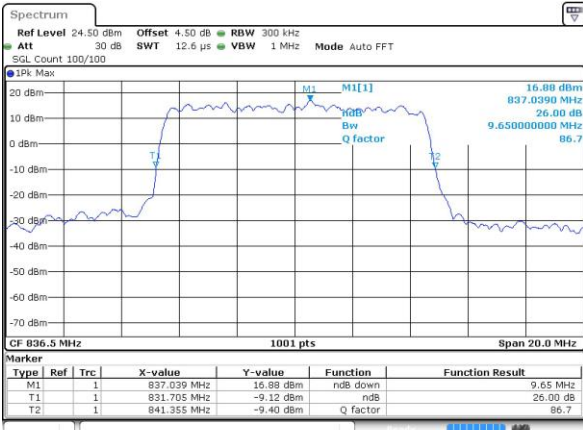

Lowest Channel / 10MHz / QPSK

Date: 1 JUN 2017 19:54:48

Lowest Channel / 10MHz / 16QAM

Date: 1 JUN 2017 19:54:59

Middle Channel / 10MHz / QPSK

Date: 1 JUN 2017 20:03:59

Middle Channel / 10MHz / 16QAM

Date: 1 JUN 2017 20:04:10

Highest Channel / 10MHz / QPSK

Date: 1 JUN 2017 20:06:35

Highest Channel / 10MHz / 16QAM

Date: 1 JUN 2017 20:06:46

LTE Band 7

Lowest Channel / 5MHz / QPSK

Date: 2 JUN 2017 09:34:03

Lowest Channel / 5MHz / 16QAM