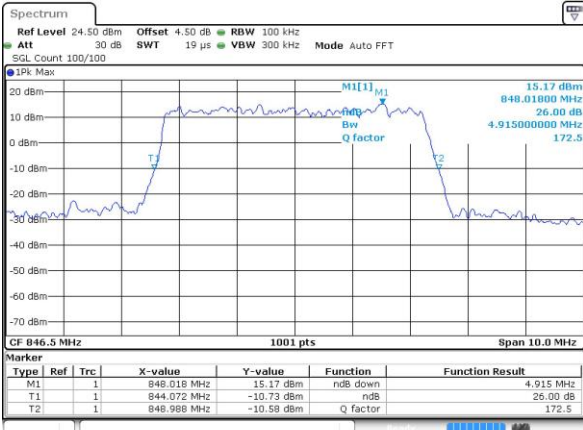

Highest Channel / 3MHz / 16QAM

Date: 1 JUN 2017 19:24:56

LTE Band 5

Lowest Channel / 5MHz / QPSK

Date: 1 JUN 2017 19:33:54

Lowest Channel / 5MHz / 16QAM

Date: 1 JUN 2017 19:34:05

Middle Channel / 5MHz / QPSK

Date: 1 JUN 2017 19:43:03

Middle Channel / 5MHz / 16QAM

Date: 1 JUN 2017 19:43:14

Highest Channel / 5MHz / QPSK

Date: 1 JUN 2017 19:45:38

Highest Channel / 5MHz / 16QAM

Date: 1 JUN 2017 19:45:49

LTE Band 5