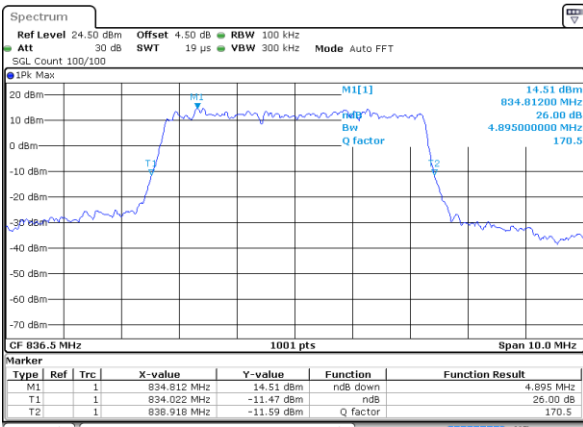

LTE Band 26

Lowest Channel / 5MHz / QPSK

Date: 2 JUN 2017 18:38:11

Lowest Channel / 5MHz / 16QAM

Date: 2 JUN 2017 18:38:22

Middle Channel / 5MHz / QPSK

Date: 2 JUN 2017 18:42:53

Middle Channel / 5MHz / 16QAM

Date: 2 JUN 2017 18:42:25

Highest Channel / 5MHz / QPSK

Date: 2 JUN 2017 18:43:22

Highest Channel / 5MHz / 16QAM

Date: 2 JUN 2017 18:44:01

LTE Band 26

Lowest Channel / 10MHz / QPSK

Date: 2 JUN 2017 18:53:08