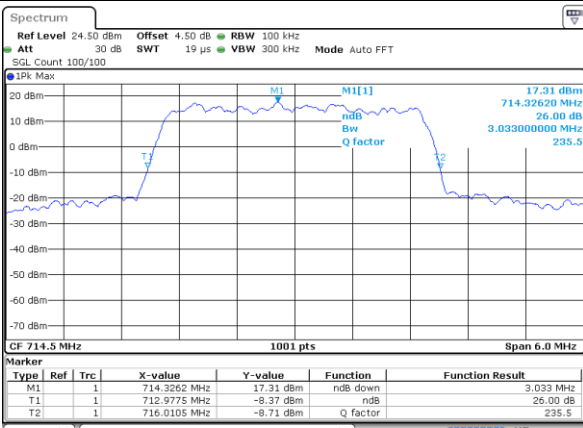

Date: 2 JUN 2017 11:24:54

Highest Channel / 1.4MHz / QPSK

Date: 2 JUN 2017 11:24:34

Highest Channel / 1.4MHz / 16QAM

Date: 2 JUN 2017 11:24:24

LTE Band 12

Lowest Channel / 3MHz / QPSK

Date: 2 JUN 2017 11:41:42

Lowest Channel / 3MHz / 16QAM

Date: 2 JUN 2017 11:41:32

Middle Channel / 3MHz / QPSK

Date: 2 JUN 2017 11:41:12

Middle Channel / 3MHz / 16QAM

Date: 2 JUN 2017 11:41:22

Highest Channel / 3MHz / QPSK

Date: 2 JUN 2017 11:41:02

Highest Channel / 3MHz / 16QAM

Date: 2 JUN 2017 11:40:52

LTE Band 12

Lowest Channel / 5MHz / QPSK

Date: 2 JUN 2017 11:58:09

Lowest Channel / 5MHz / 16QAM

Date: 2 JUN 2017 11:57:59

Middle Channel / 5MHz / QPSK