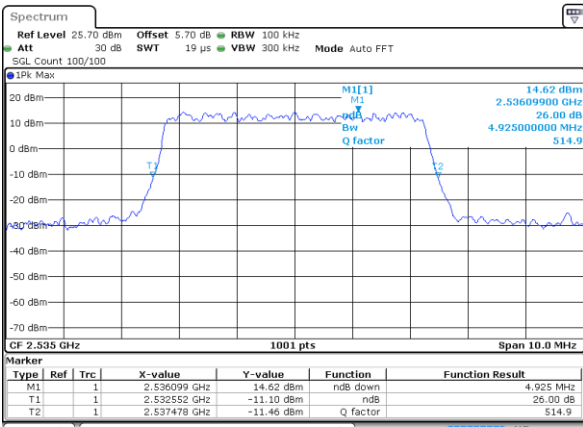

Middle Channel / 5MHz / QPSK

Date: 2 JUN 2017 09:35:03