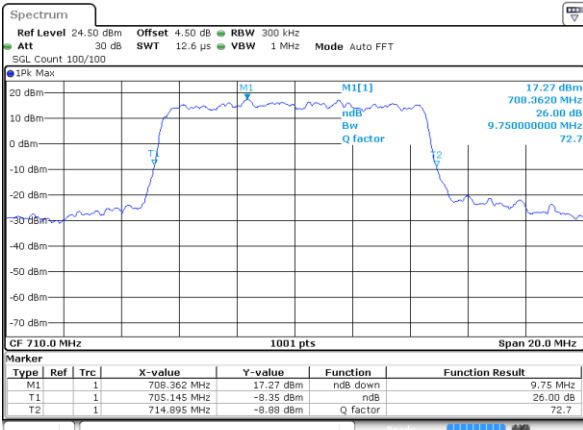

Date: 2 JUN 2017 14:16:57

LTE Band 17

Lowest Channel / 10MHz / QPSK

Date: 2 JUN 2017 14:23:46

Lowest Channel / 10MHz / 16QAM

Date: 2 JUN 2017 14:23:56

Middle Channel / 10MHz / QPSK

Date: 2 JUN 2017 14:30:45

Middle Channel / 10MHz / 16QAM

Date: 2 JUN 2017 14:30:55

Highest Channel / 10MHz / QPSK

Date: 2 JUN 2017 14:33:14

Highest Channel / 10MHz / 16QAM

Date: 2 JUN 2017 14:33:24

LTE Band 26

Lowest Channel / 1.4MHz / QPSK