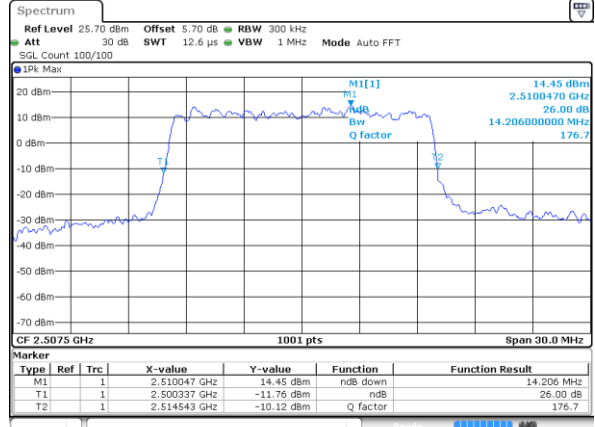

Lowest Channel / 15MHz / 16QAM

Date: 2 JUN 2017 10:07:00