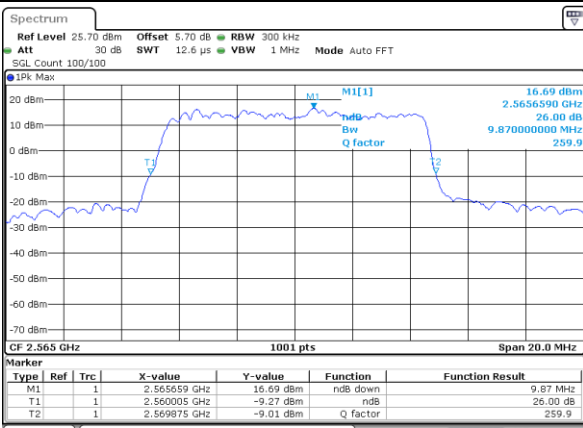

Date: 2 JUN 2017 09:35:42

LTE Band 7

Lowest Channel / 10MHz / QPSK

Date: 2 JUN 2017 09:50:31

Lowest Channel / 10MHz / 16QAM

Date: 2 JUN 2017 09:50:51

Middle Channel / 10MHz / QPSK

Date: 2 JUN 2017 09:51:31

Middle Channel / 10MHz / 16QAM

Date: 2 JUN 2017 09:51:11

Highest Channel / 10MHz / QPSK

Date: 2 JUN 2017 09:51:51

Highest Channel / 10MHz / 16QAM

Date: 2 JUN 2017 09:52:11

LTE Band 7

Lowest Channel / 15MHz / QPSK