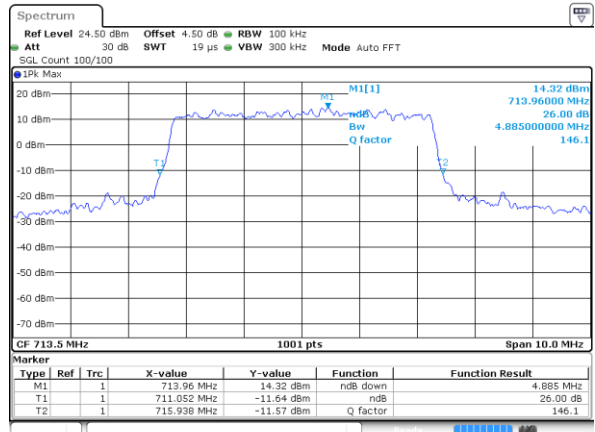

Highest Channel / 10MHz / QPSK

Date: 2 JUN 2017 12:13:56

Highest Channel / 10MHz / 16QAM

Date: 2 JUN 2017 13:53:48

LTE Band 17

Lowest Channel / 5MHz / QPSK

Date: 2 JUN 2017 14:07:19

Lowest Channel / 5MHz / 16QAM

Date: 2 JUN 2017 14:07:29

Middle Channel / 5MHz / QPSK

Date: 2 JUN 2017 14:14:18

Middle Channel / 5MHz / 16QAM

Date: 2 JUN 2017 14:14:28

Highest Channel / 5MHz / QPSK

Date: 2 JUN 2017 14:16:47

Highest Channel / 5MHz / 16QAM

Date: 2 JUN 2017 14:16:57

LTE Band 17

Lowest Channel / 10MHz / QPSK

Date: 2 JUN 2017 14:23:46

Lowest Channel / 10MHz / 16QAM

Date: 2 JUN 2017 14:23:56

Middle Channel / 10MHz / QPSK

Date: 2 JUN 2017 14:30:45