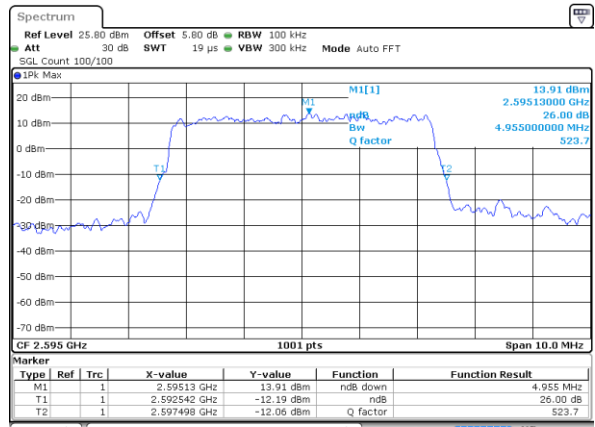

Highest Channel / 10MHz / 16QAM

Date: 2 JUN 2017 18:55:36

LTE Band 26

Lowest Channel / 15MHz / QPSK

Date: 2 JUN 2017 19:06:59

Lowest Channel / 15MHz / 16QAM

Date: 2 JUN 2017 19:07:21

Middle Channel / 15MHz / QPSK

Date: 2 JUN 2017 19:08:02

Middle Channel / 15MHz / 16QAM

Date: 2 JUN 2017 19:07:46

Highest Channel / 15MHz / QPSK

Date: 2 JUN 2017 19:08:41

Highest Channel / 15MHz / 16QAM

Date: 2 JUN 2017 19:09:19

LTE Band 26

CH26765 / 15MHz / QPSK

Date: 2 JUN 2017 21:10:29

CH26765 / 15MHz / 16QAM

Date: 2 JUN 2017 21:09:48

LTE Band 38

Lowest Channel / 5MHz / QPSK

Date: 5 JUN 2017 09:53:13

Lowest Channel / 5MHz / 16QAM

Date: 5 JUN 2017 09:54:41

Middle Channel / 5MHz / QPSK

Date: 5 JUN 2017 09:56:39

Middle Channel / 5MHz / 16QAM

Date: 5 JUN 2017 09:55:54

Highest Channel / 5MHz / QPSK

Date: 5 JUN 2017 09:57:16

Highest Channel / 5MHz / 16QAM