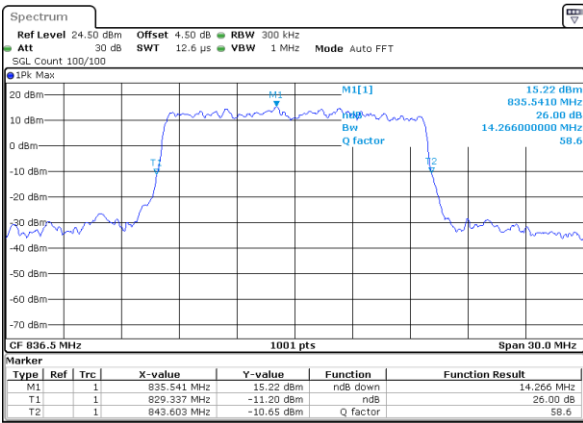

Date: 2 JUN 2017 18:42:25

Highest Channel / 5MHz / QPSK

Date: 2 JUN 2017 18:43:22

Highest Channel / 5MHz / 16QAM

Date: 2 JUN 2017 18:44:01

LTE Band 26

Lowest Channel / 10MHz / QPSK

Date: 2 JUN 2017 18:53:08

Lowest Channel / 10MHz / 16QAM

Date: 2 JUN 2017 18:53:34

Middle Channel / 10MHz / QPSK

Date: 2 JUN 2017 18:54:32

Middle Channel / 10MHz / 16QAM

Date: 2 JUN 2017 18:54:09

Highest Channel / 10MHz / QPSK

Date: 2 JUN 2017 18:55:05

Highest Channel / 10MHz / 16QAM

Date: 2 JUN 2017 18:55:36

LTE Band 26

Lowest Channel / 15MHz / QPSK

Date: 2 JUN 2017 19:06:59

Lowest Channel / 15MHz / 16QAM

Date: 2 JUN 2017 19:07:21

Middle Channel / 15MHz / QPSK

Date: 2 JUN 2017 19:08:02

Middle Channel / 15MHz / 16QAM

Date: 2 JUN 2017 19:07:46

Highest Channel / 15MHz / QPSK

Date: 2 JUN 2017 19:08:41

Highest Channel / 15MHz / 16QAM

Date: 2 JUN 2017 19:09:19

LTE Band 26