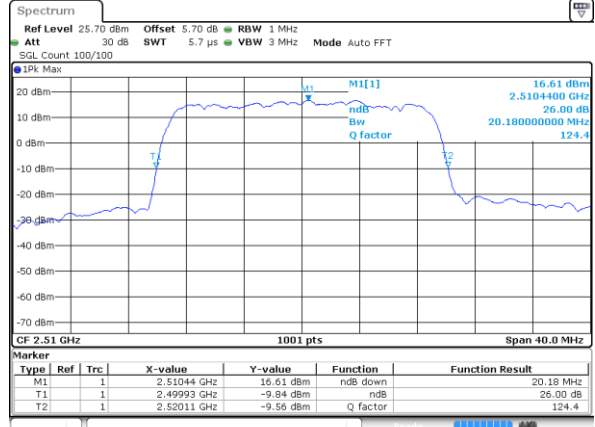

Date: 2 JUN 2017 10:08:40

Highest Channel / 15MHz / 16QAM

Date: 2 JUN 2017 10:08:20

LTE Band 7

Lowest Channel / 20MHz / QPSK

Date: 2 JUN 2017 10:23:49

Lowest Channel / 20MHz / 16QAM

Date: 2 JUN 2017 10:23:29

Middle Channel / 20MHz / QPSK

Date: 2 JUN 2017 10:24:09

Middle Channel / 20MHz / 16QAM

Date: 2 JUN 2017 10:24:29

Highest Channel / 20MHz / QPSK

Date: 2 JUN 2017 10:25:09

Highest Channel / 20MHz / 16QAM

Date: 2 JUN 2017 10:24:49