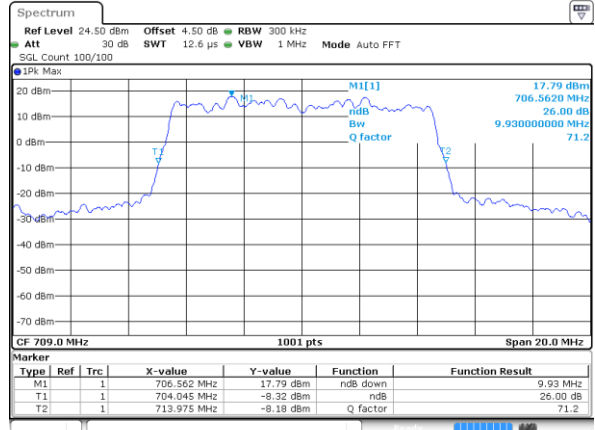

Date: 2 JUN 2017 14:07:29

Middle Channel / 5MHz / QPSK

Date: 2 JUN 2017 14:14:18

Middle Channel / 5MHz / 16QAM

Date: 2 JUN 2017 14:14:28

Highest Channel / 5MHz / QPSK

Date: 2 JUN 2017 14:16:47

Highest Channel / 5MHz / 16QAM

Date: 2 JUN 2017 14:16:57

LTE Band 17

Lowest Channel / 10MHz / QPSK

Date: 2 JUN 2017 14:23:46

Lowest Channel / 10MHz / 16QAM

Date: 2 JUN 2017 14:23:56

Middle Channel / 10MHz / QPSK

Date: 2 JUN 2017 14:30:45

Middle Channel / 10MHz / 16QAM

Date: 2 JUN 2017 14:30:55

Highest Channel / 10MHz / QPSK

Date: 2 JUN 2017 14:33:14

Highest Channel / 10MHz / 16QAM

Date: 2 JUN 2017 14:33:24

LTE Band 26

Lowest Channel / 1.4MHz / QPSK