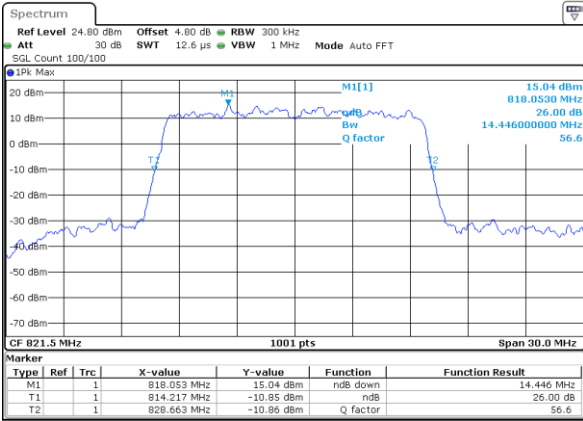

LTE Band 26

CH26765 / 15MHz / QPSK

Date: 2 JUN 2017 21:10:29