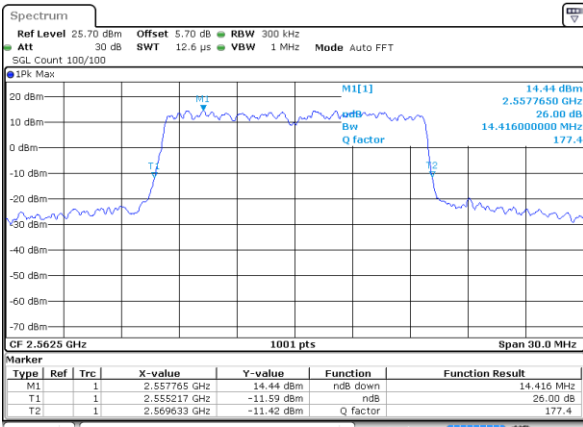

Date: 2 JUN 2017 10:07:20

Lowest Channel / 15MHz / 16QAM

Date: 2 JUN 2017 10:07:00

Middle Channel / 15MHz / QPSK

Date: 2 JUN 2017 10:07:40

Middle Channel / 15MHz / 16QAM

Date: 2 JUN 2017 10:08:00

Highest Channel / 15MHz / QPSK

Date: 2 JUN 2017 10:08:40

Highest Channel / 15MHz / 16QAM

Date: 2 JUN 2017 10:08:20

LTE Band 7

Lowest Channel / 20MHz / QPSK

Date: 2 JUN 2017 10:23:49

Lowest Channel / 20MHz / 16QAM

Date: 2 JUN 2017 10:23:29