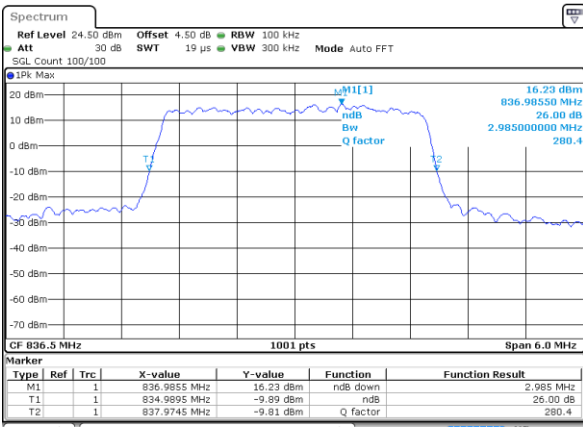

Date: 2 JUN 2017 16:45:52

Lowest Channel / 1.4MHz / 16QAM

Date: 2 JUN 2017 16:46:25

Middle Channel / 1.4MHz / QPSK

Date: 2 JUN 2017 17:08:37

Middle Channel / 1.4MHz / 16QAM

Date: 2 JUN 2017 17:08:10

Highest Channel / 1.4MHz / QPSK

Date: 2 JUN 2017 17:09:28

Highest Channel / 1.4MHz / 16QAM

Date: 2 JUN 2017 17:09:59

LTE Band 26

Lowest Channel / 3MHz / QPSK

Date: 2 JUN 2017 17:34:30

Lowest Channel / 3MHz / 16QAM

Date: 2 JUN 2017 17:35:01

Middle Channel / 3MHz / QPSK

Date: 2 JUN 2017 18:02:43

Middle Channel / 3MHz / 16QAM

Date: 2 JUN 2017 18:02:29

Highest Channel / 3MHz / QPSK

Date: 2 JUN 2017 18:04:15

Highest Channel / 3MHz / 16QAM

Date: 2 JUN 2017 18:03:50