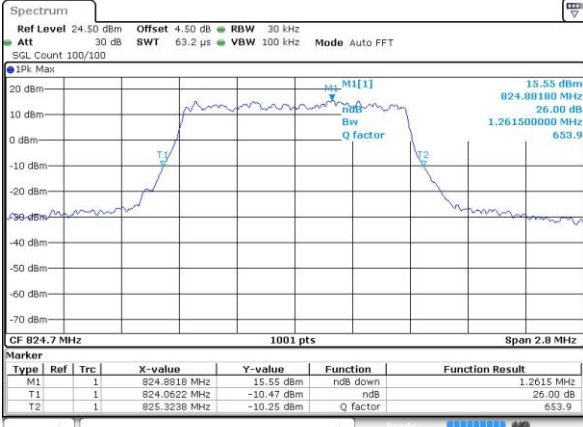

LTE Band 5

Lowest Channel / 1.4MHz / QPSK

Date: 1 JUN 2017 18:52:09

Lowest Channel / 1.4MHz / 16QAM

Date: 1 JUN 2017 18:51:58

Middle Channel / 1.4MHz / QPSK

Date: 1 JUN 2017 19:01:08

Middle Channel / 1.4MHz / 16QAM

Date: 1 JUN 2017 19:01:19

Highest Channel / 1.4MHz / QPSK

Date: 1 JUN 2017 19:03:44

Highest Channel / 1.4MHz / 16QAM

Date: 1 JUN 2017 19:03:55

LTE Band 5

Lowest Channel / 3MHz / QPSK

Date: 1 JUN 2017 19:12:59