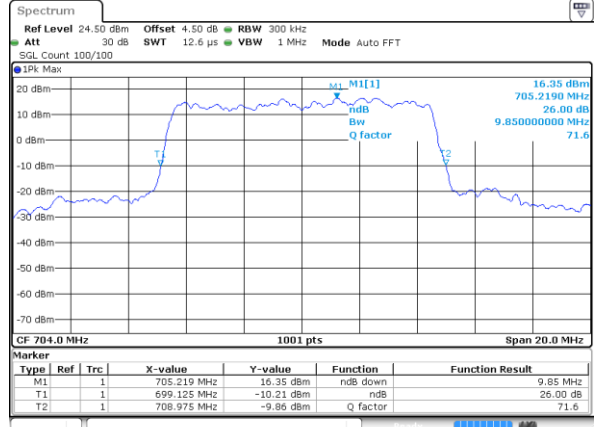

Highest Channel / 3MHz / 16QAM

Date: 2 JUN 2017 11:40:52

LTE Band 12

Lowest Channel / 5MHz / QPSK

Date: 2 JUN 2017 11:58:09

Lowest Channel / 5MHz / 16QAM

Date: 2 JUN 2017 11:57:59

Middle Channel / 5MHz / QPSK

Date: 2 JUN 2017 11:57:39

Middle Channel / 5MHz / 16QAM

Date: 2 JUN 2017 11:57:49

Highest Channel / 5MHz / QPSK

Date: 2 JUN 2017 11:57:29

Highest Channel / 5MHz / 16QAM

Date: 2 JUN 2017 11:57:19

LTE Band 12

Lowest Channel / 10MHz / QPSK

Date: 2 JUN 2017 12:14:36

Lowest Channel / 10MHz / 16QAM

Date: 2 JUN 2017 12:14:26

Middle Channel / 10MHz / QPSK

Date: 2 JUN 2017 12:14:06

Middle Channel / 10MHz / 16QAM

Date: 2 JUN 2017 12:14:16