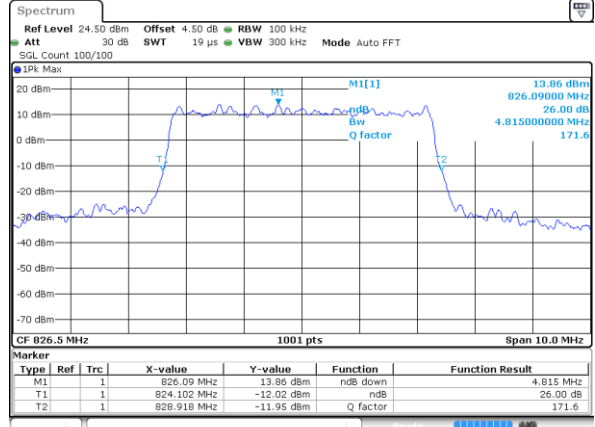

Date: 2 JUN 2017 17:09:28

Highest Channel / 1.4MHz / 16QAM

Date: 2 JUN 2017 17:09:59

LTE Band 26

Lowest Channel / 3MHz / QPSK

Date: 2 JUN 2017 17:34:30

Lowest Channel / 3MHz / 16QAM

Date: 2 JUN 2017 17:35:01

Middle Channel / 3MHz / QPSK

Date: 2 JUN 2017 18:02:43

Middle Channel / 3MHz / 16QAM

Date: 2 JUN 2017 18:02:29

Highest Channel / 3MHz / QPSK

Date: 2 JUN 2017 18:04:15

Highest Channel / 3MHz / 16QAM

Date: 2 JUN 2017 18:03:50

LTE Band 26

Lowest Channel / 5MHz / QPSK

Date: 2 JUN 2017 18:38:11

Lowest Channel / 5MHz / 16QAM

Date: 2 JUN 2017 18:38:22

Middle Channel / 5MHz / QPSK

Date: 2 JUN 2017 18:42:53

Middle Channel / 5MHz / 16QAM

Date: 2 JUN 2017 18:42:25

Highest Channel / 5MHz / QPSK

Date: 2 JUN 2017 18:43:22

Highest Channel / 5MHz / 16QAM

Date: 2 JUN 2017 18:44:01

LTE Band 26

Lowest Channel / 10MHz / QPSK

Date: 2 JUN 2017 18:53:08