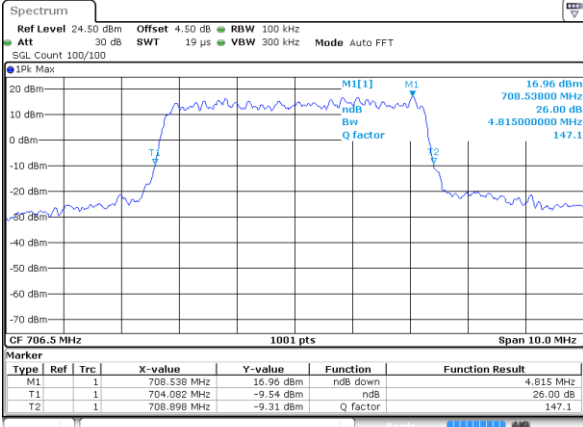

Highest Channel / 10MHz / QPSK

Date: 2 JUN 2017 12:13:56

Highest Channel / 10MHz / 16QAM

Date: 2 JUN 2017 13:53:48

LTE Band 17

Lowest Channel / 5MHz / QPSK

Date: 2 JUN 2017 14:07:19

Lowest Channel / 5MHz / 16QAM