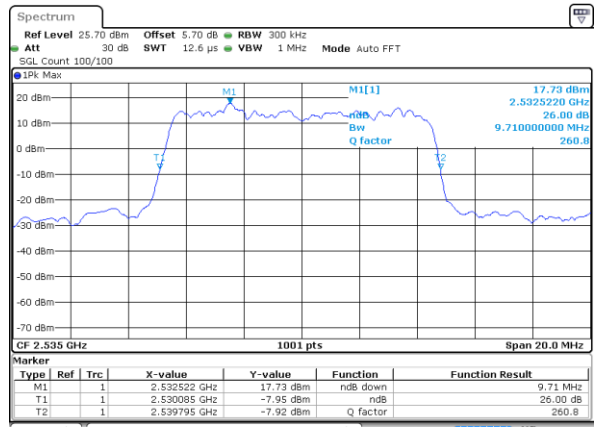

Highest Channel / 10MHz / QPSK

Date: 1 JUN 2017 20:06:35

Highest Channel / 10MHz / 16QAM

Date: 1 JUN 2017 20:06:46

LTE Band 7

Lowest Channel / 5MHz / QPSK

Date: 2 JUN 2017 09:34:03

Lowest Channel / 5MHz / 16QAM

Date: 2 JUN 2017 09:35:42

LTE Band 7

Lowest Channel / 10MHz / QPSK

Date: 2 JUN 2017 09:50:31

Lowest Channel / 10MHz / 16QAM

Date: 2 JUN 2017 09:50:51

Middle Channel / 10MHz / QPSK

Date: 2 JUN 2017 09:51:31

Middle Channel / 10MHz / 16QAM

Date: 2 JUN 2017 09:51:11

Highest Channel / 10MHz / QPSK

Date: 2 JUN 2017 09:51:51

Highest Channel / 10MHz / 16QAM

Date: 2 JUN 2017 09:52:11

LTE Band 7

Lowest Channel / 15MHz / QPSK