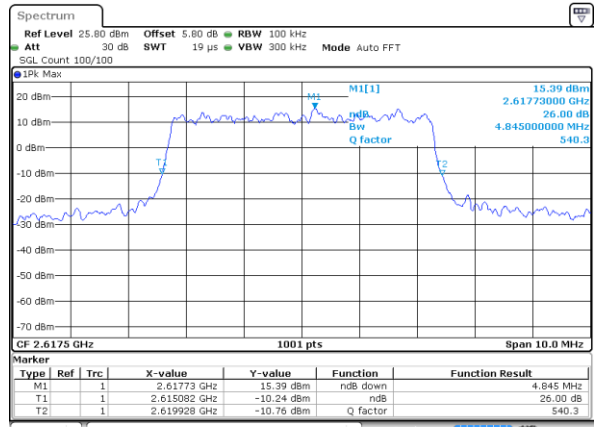

Date: 2 JUN 2017 19:08:02

Middle Channel / 15MHz / 16QAM

Date: 2 JUN 2017 19:07:46

Highest Channel / 15MHz / QPSK

Date: 2 JUN 2017 19:08:41

Highest Channel / 15MHz / 16QAM

Date: 2 JUN 2017 19:09:19

LTE Band 26

Date: 5 JUN 2017 09:54:41

Middle Channel / 5MHz / QPSK

Date: 5 JUN 2017 09:56:39

Middle Channel / 5MHz / 16QAM

Date: 5 JUN 2017 09:55:54

Highest Channel / 5MHz / QPSK

Date: 5 JUN 2017 09:57:16

Highest Channel / 5MHz / 16QAM