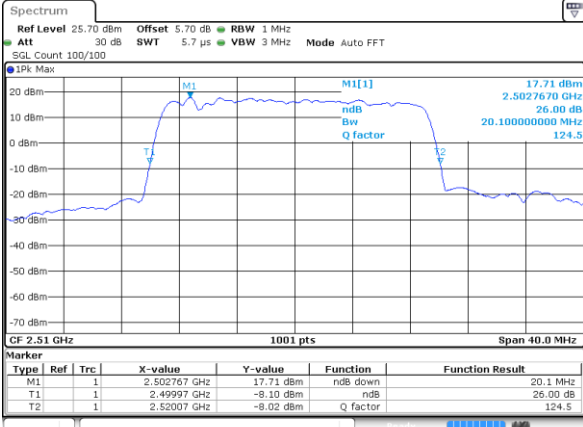

Date: 2 JUN 2017 10:08:40

Highest Channel / 15MHz / 16QAM

Date: 2 JUN 2017 10:08:20

LTE Band 7

Lowest Channel / 20MHz / QPSK

Date: 2 JUN 2017 10:23:49

Lowest Channel / 20MHz / 16QAM

Date: 2 JUN 2017 10:23:29