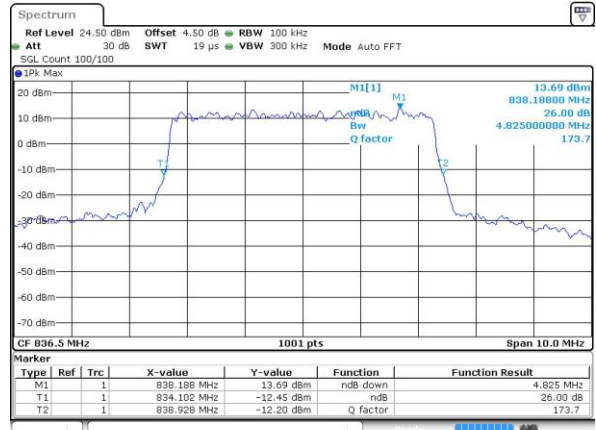

Highest Channel / 3MHz / 16QAM

Date: 1 JUN 2017 19:24:56

LTE Band 5

Lowest Channel / 5MHz / QPSK

Date: 1 JUN 2017 19:33:54

Lowest Channel / 5MHz / 16QAM

Date: 1 JUN 2017 19:34:05

Middle Channel / 5MHz / QPSK

Date: 1 JUN 2017 19:43:03

Middle Channel / 5MHz / 16QAM

Date: 1 JUN 2017 19:43:14

Highest Channel / 5MHz / QPSK

Date: 1 JUN 2017 19:45:38

Highest Channel / 5MHz / 16QAM

Date: 1 JUN 2017 19:45:49

LTE Band 5