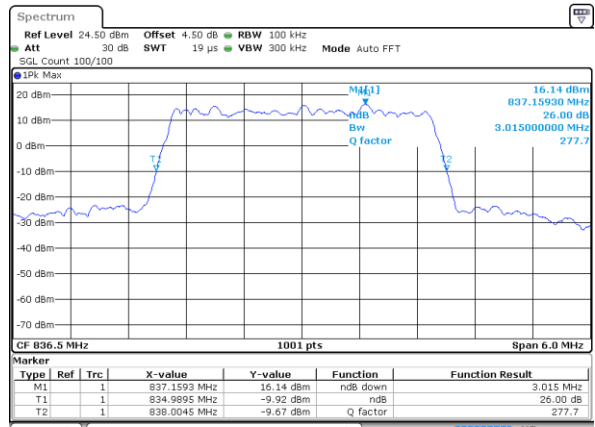

Middle Channel / 10MHz / 16QAM

Date: 2 JUN 2017 14:30:55

Highest Channel / 10MHz / QPSK

Date: 2 JUN 2017 14:33:14

Highest Channel / 10MHz / 16QAM

Date: 2 JUN 2017 14:33:24

LTE Band 26

Lowest Channel / 1.4MHz / QPSK

Date: 2 JUN 2017 16:45:52

Lowest Channel / 1.4MHz / 16QAM

Date: 2 JUN 2017 16:46:25

Middle Channel / 1.4MHz / QPSK

Date: 2 JUN 2017 17:08:37

Middle Channel / 1.4MHz / 16QAM

Date: 2 JUN 2017 17:08:10

Highest Channel / 1.4MHz / QPSK

Date: 2 JUN 2017 17:09:28

Highest Channel / 1.4MHz / 16QAM

Date: 2 JUN 2017 17:09:59

LTE Band 26

Lowest Channel / 3MHz / QPSK

Date: 2 JUN 2017 17:34:30

Lowest Channel / 3MHz / 16QAM

Date: 2 JUN 2017 17:35:01

Middle Channel / 3MHz / QPSK

Date: 2 JUN 2017 18:02:43

Middle Channel / 3MHz / 16QAM

Date: 2 JUN 2017 18:02:29

Highest Channel / 3MHz / QPSK

Date: 2 JUN 2017 18:04:15

Highest Channel / 3MHz / 16QAM

Date: 2 JUN 2017 18:03:50