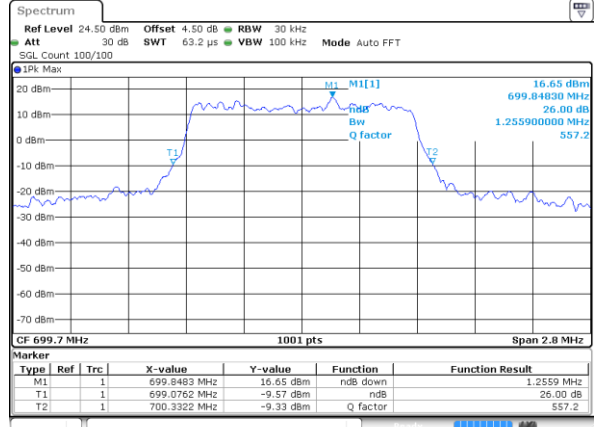

Date: 2 JUN 2017 10:08:40

Highest Channel / 15MHz / 16QAM

Date: 2 JUN 2017 10:08:20

LTE Band 7

Lowest Channel / 20MHz / QPSK

Date: 2 JUN 2017 10:23:49

Lowest Channel / 20MHz / 16QAM

Date: 2 JUN 2017 10:23:29

Middle Channel / 20MHz / QPSK

Date: 2 JUN 2017 10:24:09

Middle Channel / 20MHz / 16QAM

Date: 2 JUN 2017 10:24:29

Highest Channel / 20MHz / QPSK

Date: 2 JUN 2017 10:25:09

Highest Channel / 20MHz / 16QAM

Date: 2 JUN 2017 10:24:49

LTE Band 12

Lowest Channel / 1.4MHz / QPSK

Date: 2 JUN 2017 11:25:14

Lowest Channel / 1.4MHz / 16QAM

Date: 2 JUN 2017 11:25:04

Middle Channel / 1.4MHz / QPSK

Date: 2 JUN 2017 11:24:44

Middle Channel / 1.4MHz / 16QAM

Date: 2 JUN 2017 11:24:54

Highest Channel / 1.4MHz / QPSK

Date: 2 JUN 2017 11:24:34

Highest Channel / 1.4MHz / 16QAM

Date: 2 JUN 2017 11:24:24

LTE Band 12

Lowest Channel / 3MHz / QPSK

Date: 2 JUN 2017 11:41:42