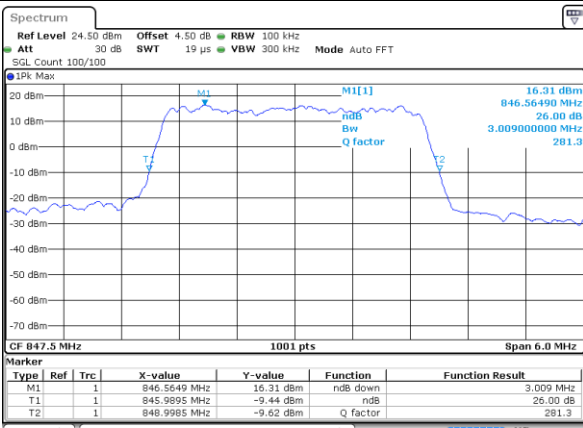

Date: 2 JUN 2017 17:09:28

Highest Channel / 1.4MHz / 16QAM

Date: 2 JUN 2017 17:09:59

LTE Band 26

Lowest Channel / 3MHz / QPSK

Date: 2 JUN 2017 17:34:30

Lowest Channel / 3MHz / 16QAM

Date: 2 JUN 2017 17:35:01

Middle Channel / 3MHz / QPSK

Date: 2 JUN 2017 18:02:43

Middle Channel / 3MHz / 16QAM

Date: 2 JUN 2017 18:02:29

Highest Channel / 3MHz / QPSK

Date: 2 JUN 2017 18:04:15

Highest Channel / 3MHz / 16QAM

Date: 2 JUN 2017 18:03:50

LTE Band 26

Lowest Channel / 5MHz / QPSK

Date: 2 JUN 2017 18:38:11

Lowest Channel / 5MHz / 16QAM

Date: 2 JUN 2017 18:38:22

Middle Channel / 5MHz / QPSK

Date: 2 JUN 2017 18:42:53

Middle Channel / 5MHz / 16QAM

Date: 2 JUN 2017 18:42:25

Highest Channel / 5MHz / QPSK

Date: 2 JUN 2017 18:43:22

Highest Channel / 5MHz / 16QAM

Date: 2 JUN 2017 18:44:01

LTE Band 26

Lowest Channel / 10MHz / QPSK

Date: 2 JUN 2017 18:53:08