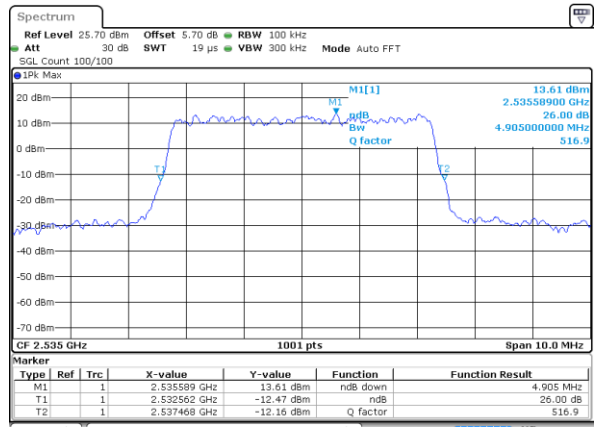

Middle Channel / 5MHz / 16QAM

Date: 2 JUN 2017 09:34:43