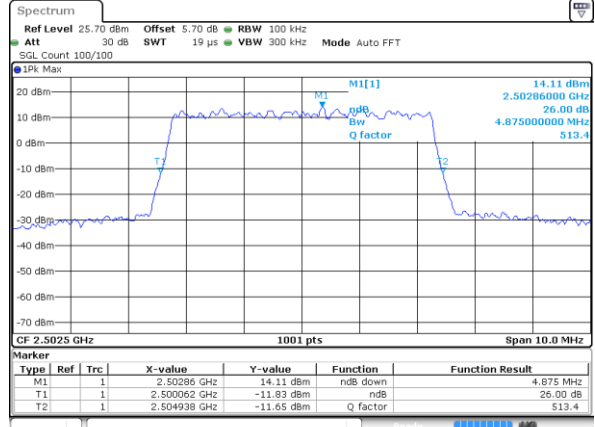

Highest Channel / 10MHz / QPSK

Date: 1 JUN 2017 20:06:35

Highest Channel / 10MHz / 16QAM

Date: 1 JUN 2017 20:06:46

LTE Band 7

Lowest Channel / 5MHz / QPSK

Date: 2 JUN 2017 09:34:03

Lowest Channel / 5MHz / 16QAM