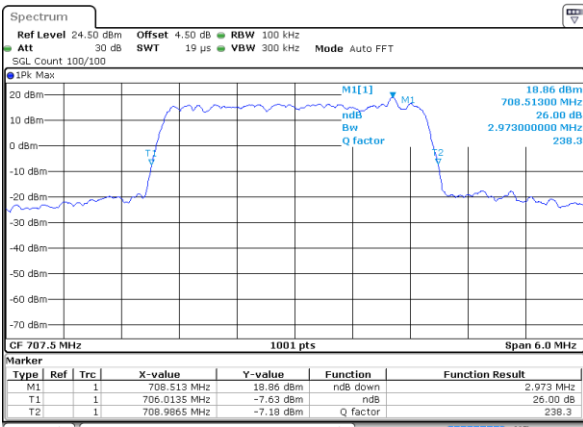

Date: 2 JUN 2017 11:24:54

Highest Channel / 1.4MHz / QPSK

Date: 2 JUN 2017 11:24:34

Highest Channel / 1.4MHz / 16QAM

Date: 2 JUN 2017 11:24:24

LTE Band 12

Lowest Channel / 3MHz / QPSK

Date: 2 JUN 2017 11:41:42

Lowest Channel / 3MHz / 16QAM

Date: 2 JUN 2017 11:41:32

Middle Channel / 3MHz / QPSK

Date: 2 JUN 2017 11:41:12

Middle Channel / 3MHz / 16QAM

Date: 2 JUN 2017 11:41:22

Highest Channel / 3MHz / QPSK

Date: 2 JUN 2017 11:41:02