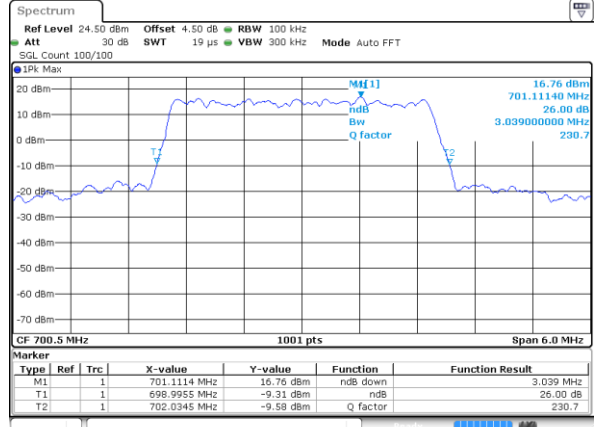

Date: 2 JUN 2017 11:24:54

Highest Channel / 1.4MHz / QPSK

Date: 2 JUN 2017 11:24:34

Highest Channel / 1.4MHz / 16QAM

Date: 2 JUN 2017 11:24:24

LTE Band 12

Lowest Channel / 3MHz / QPSK

Date: 2 JUN 2017 11:41:42

Lowest Channel / 3MHz / 16QAM

Date: 2 JUN 2017 11:41:32

Middle Channel / 3MHz / QPSK

Date: 2 JUN 2017 11:41:12

Middle Channel / 3MHz / 16QAM

Date: 2 JUN 2017 11:41:22

Highest Channel / 3MHz / QPSK

Date: 2 JUN 2017 11:41:02