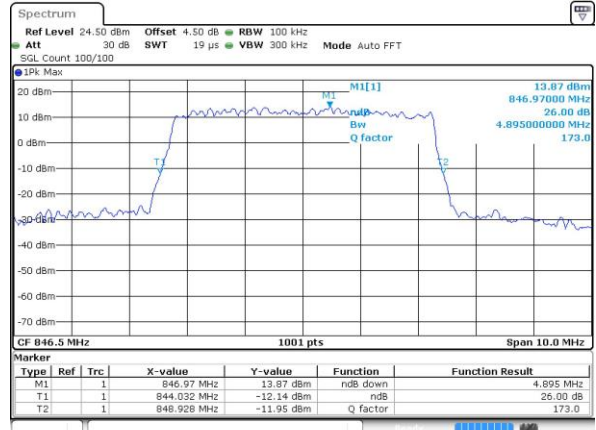

Date: 1 JUN 2017 19:43:03

Middle Channel / 5MHz / 16QAM

Date: 1 JUN 2017 19:43:14

Highest Channel / 5MHz / QPSK

Date: 1 JUN 2017 19:45:38

Highest Channel / 5MHz / 16QAM

Date: 1 JUN 2017 19:45:49

LTE Band 5