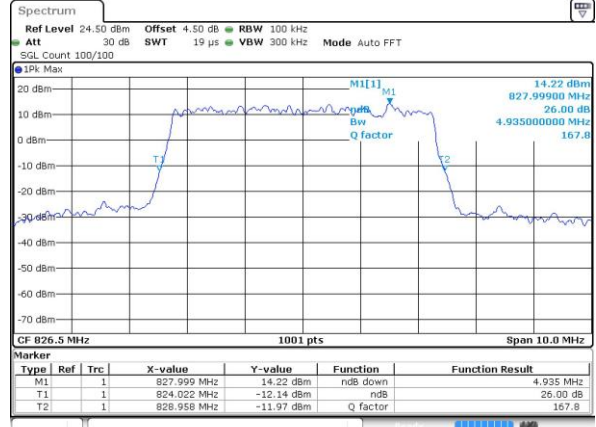

Highest Channel / 3MHz / 16QAM

Date: 1 JUN 2017 19:24:56

LTE Band 5

Lowest Channel / 5MHz / QPSK

Date: 1 JUN 2017 19:33:54

Lowest Channel / 5MHz / 16QAM

Date: 1 JUN 2017 19:34:05

Middle Channel / 5MHz / QPSK

Date: 1 JUN 2017 19:43:03

Middle Channel / 5MHz / 16QAM

Date: 1 JUN 2017 19:43:14

Highest Channel / 5MHz / QPSK

Date: 1 JUN 2017 19:45:38

Highest Channel / 5MHz / 16QAM

Date: 1 JUN 2017 19:45:49

LTE Band 5