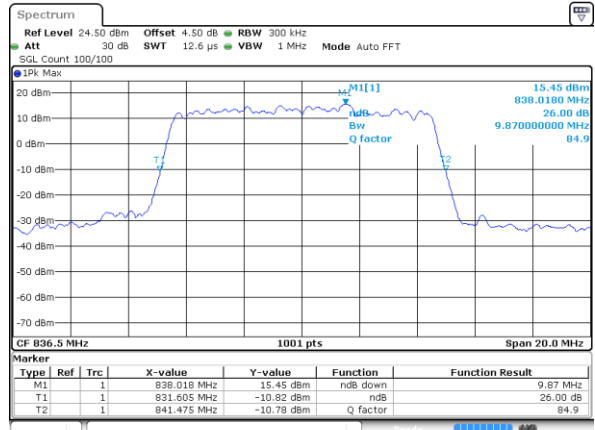

Date: 2 JUN 2017 18:42:25

Highest Channel / 5MHz / QPSK

Date: 2 JUN 2017 18:43:22

Highest Channel / 5MHz / 16QAM

Date: 2 JUN 2017 18:44:01

LTE Band 26

Lowest Channel / 10MHz / QPSK

Date: 2 JUN 2017 18:53:08

Lowest Channel / 10MHz / 16QAM

Date: 2 JUN 2017 18:53:34

Middle Channel / 10MHz / QPSK

Date: 2 JUN 2017 18:54:32

Middle Channel / 10MHz / 16QAM

Date: 2 JUN 2017 18:54:09

Highest Channel / 10MHz / QPSK

Date: 2 JUN 2017 18:55:05

Highest Channel / 10MHz / 16QAM

Date: 2 JUN 2017 18:55:36

LTE Band 26

Lowest Channel / 15MHz / QPSK

Date: 2 JUN 2017 19:06:59

Lowest Channel / 15MHz / 16QAM

Date: 2 JUN 2017 19:07:21

Middle Channel / 15MHz / QPSK

Date: 2 JUN 2017 19:08:02

Middle Channel / 15MHz / 16QAM

Date: 2 JUN 2017 19:07:46

Highest Channel / 15MHz / QPSK

Date: 2 JUN 2017 19:08:41

Highest Channel / 15MHz / 16QAM

Date: 2 JUN 2017 19:09:19

LTE Band 26