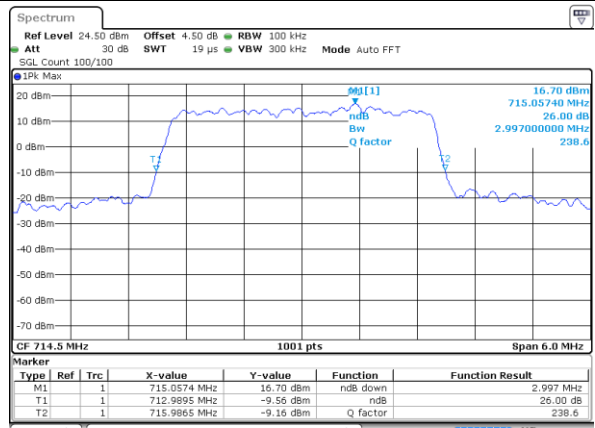

Date: 2 JUN 2017 11:24:54

Highest Channel / 1.4MHz / QPSK

Date: 2 JUN 2017 11:24:34

Highest Channel / 1.4MHz / 16QAM

Date: 2 JUN 2017 11:24:24

LTE Band 12

Lowest Channel / 3MHz / QPSK

Date: 2 JUN 2017 11:41:42

Lowest Channel / 3MHz / 16QAM

Date: 2 JUN 2017 11:41:32

Middle Channel / 3MHz / QPSK

Date: 2 JUN 2017 11:41:12

Middle Channel / 3MHz / 16QAM

Date: 2 JUN 2017 11:41:22

Highest Channel / 3MHz / QPSK

Date: 2 JUN 2017 11:41:02

Highest Channel / 3MHz / 16QAM

Date: 2 JUN 2017 11:40:52

LTE Band 12

Lowest Channel / 5MHz / QPSK

Date: 2 JUN 2017 11:58:09

Lowest Channel / 5MHz / 16QAM

Date: 2 JUN 2017 11:57:59

Middle Channel / 5MHz / QPSK