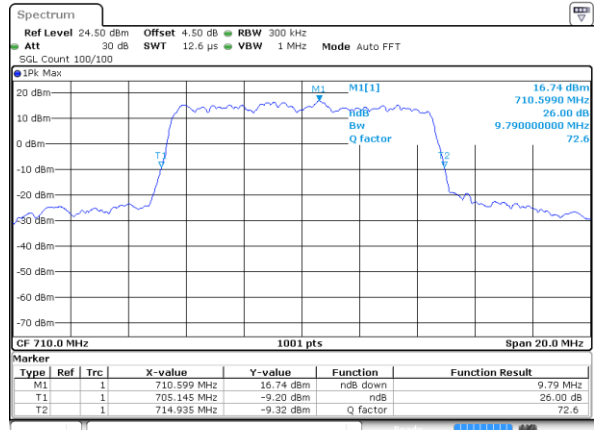

Date: 2 JUN 2017 14:07:29

Middle Channel / 5MHz / QPSK

Date: 2 JUN 2017 14:14:18

Middle Channel / 5MHz / 16QAM

Date: 2 JUN 2017 14:14:28

Highest Channel / 5MHz / QPSK

Date: 2 JUN 2017 14:16:47

Highest Channel / 5MHz / 16QAM

Date: 2 JUN 2017 14:16:57

LTE Band 17

Lowest Channel / 10MHz / QPSK

Date: 2 JUN 2017 14:23:46

Lowest Channel / 10MHz / 16QAM

Date: 2 JUN 2017 14:23:56

Middle Channel / 10MHz / QPSK

Date: 2 JUN 2017 14:30:45

Middle Channel / 10MHz / 16QAM

Date: 2 JUN 2017 14:30:55

Highest Channel / 10MHz / QPSK

Date: 2 JUN 2017 14:33:14

Highest Channel / 10MHz / 16QAM

Date: 2 JUN 2017 14:33:24

LTE Band 26

Lowest Channel / 1.4MHz / QPSK