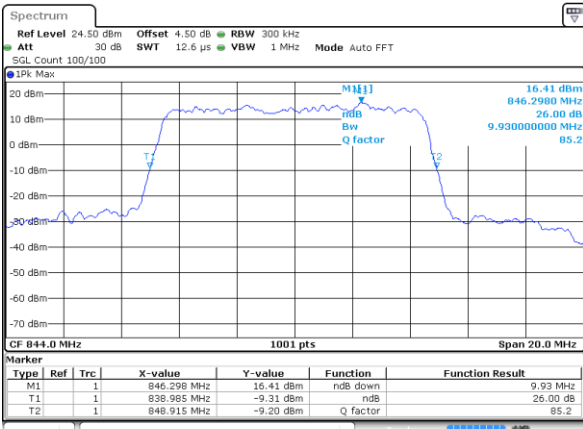

Date: 2 JUN 2017 18:42:25

Highest Channel / 5MHz / QPSK

Date: 2 JUN 2017 18:43:22

Highest Channel / 5MHz / 16QAM

Date: 2 JUN 2017 18:44:01

LTE Band 26

Lowest Channel / 10MHz / QPSK

Date: 2 JUN 2017 18:53:08

Lowest Channel / 10MHz / 16QAM

Date: 2 JUN 2017 18:53:34

Middle Channel / 10MHz / QPSK

Date: 2 JUN 2017 18:54:32

Middle Channel / 10MHz / 16QAM

Date: 2 JUN 2017 18:54:09

Highest Channel / 10MHz / QPSK

Date: 2 JUN 2017 18:55:05

Highest Channel / 10MHz / 16QAM

Date: 2 JUN 2017 18:55:36

LTE Band 26

Lowest Channel / 15MHz / QPSK

Date: 2 JUN 2017 19:06:59

Lowest Channel / 15MHz / 16QAM

Date: 2 JUN 2017 19:07:21

Middle Channel / 15MHz / QPSK