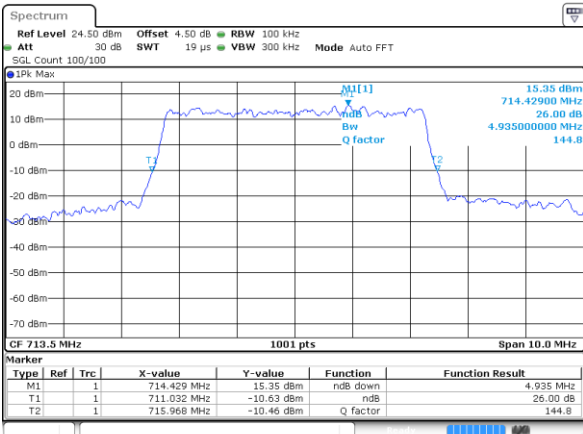

Highest Channel / 3MHz / 16QAM

Date: 2 JUN 2017 11:40:52

LTE Band 12

Lowest Channel / 5MHz / QPSK

Date: 2 JUN 2017 11:58:09

Lowest Channel / 5MHz / 16QAM

Date: 2 JUN 2017 11:57:59

Middle Channel / 5MHz / QPSK

Date: 2 JUN 2017 11:57:39

Middle Channel / 5MHz / 16QAM

Date: 2 JUN 2017 11:57:49

Highest Channel / 5MHz / QPSK

Date: 2 JUN 2017 11:57:29

Highest Channel / 5MHz / 16QAM

Date: 2 JUN 2017 11:57:19

LTE Band 12