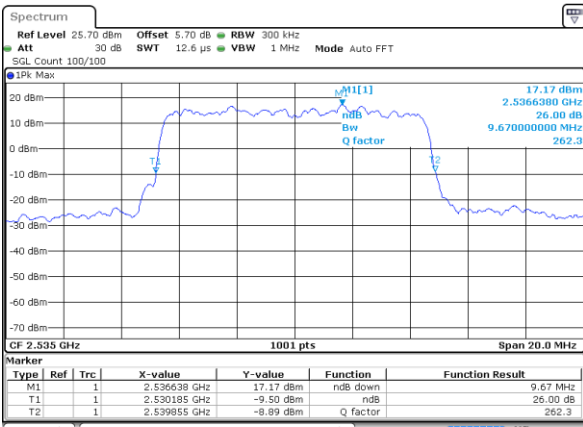

Date: 2 JUN 2017 09:35:42

LTE Band 7

Lowest Channel / 10MHz / QPSK

Date: 2 JUN 2017 09:50:31

Lowest Channel / 10MHz / 16QAM

Date: 2 JUN 2017 09:50:51

Middle Channel / 10MHz / QPSK

Date: 2 JUN 2017 09:51:31

Middle Channel / 10MHz / 16QAM

Date: 2 JUN 2017 09:51:11

Highest Channel / 10MHz / QPSK

Date: 2 JUN 2017 09:51:51

Highest Channel / 10MHz / 16QAM

Date: 2 JUN 2017 09:52:11

LTE Band 7

Lowest Channel / 15MHz / QPSK